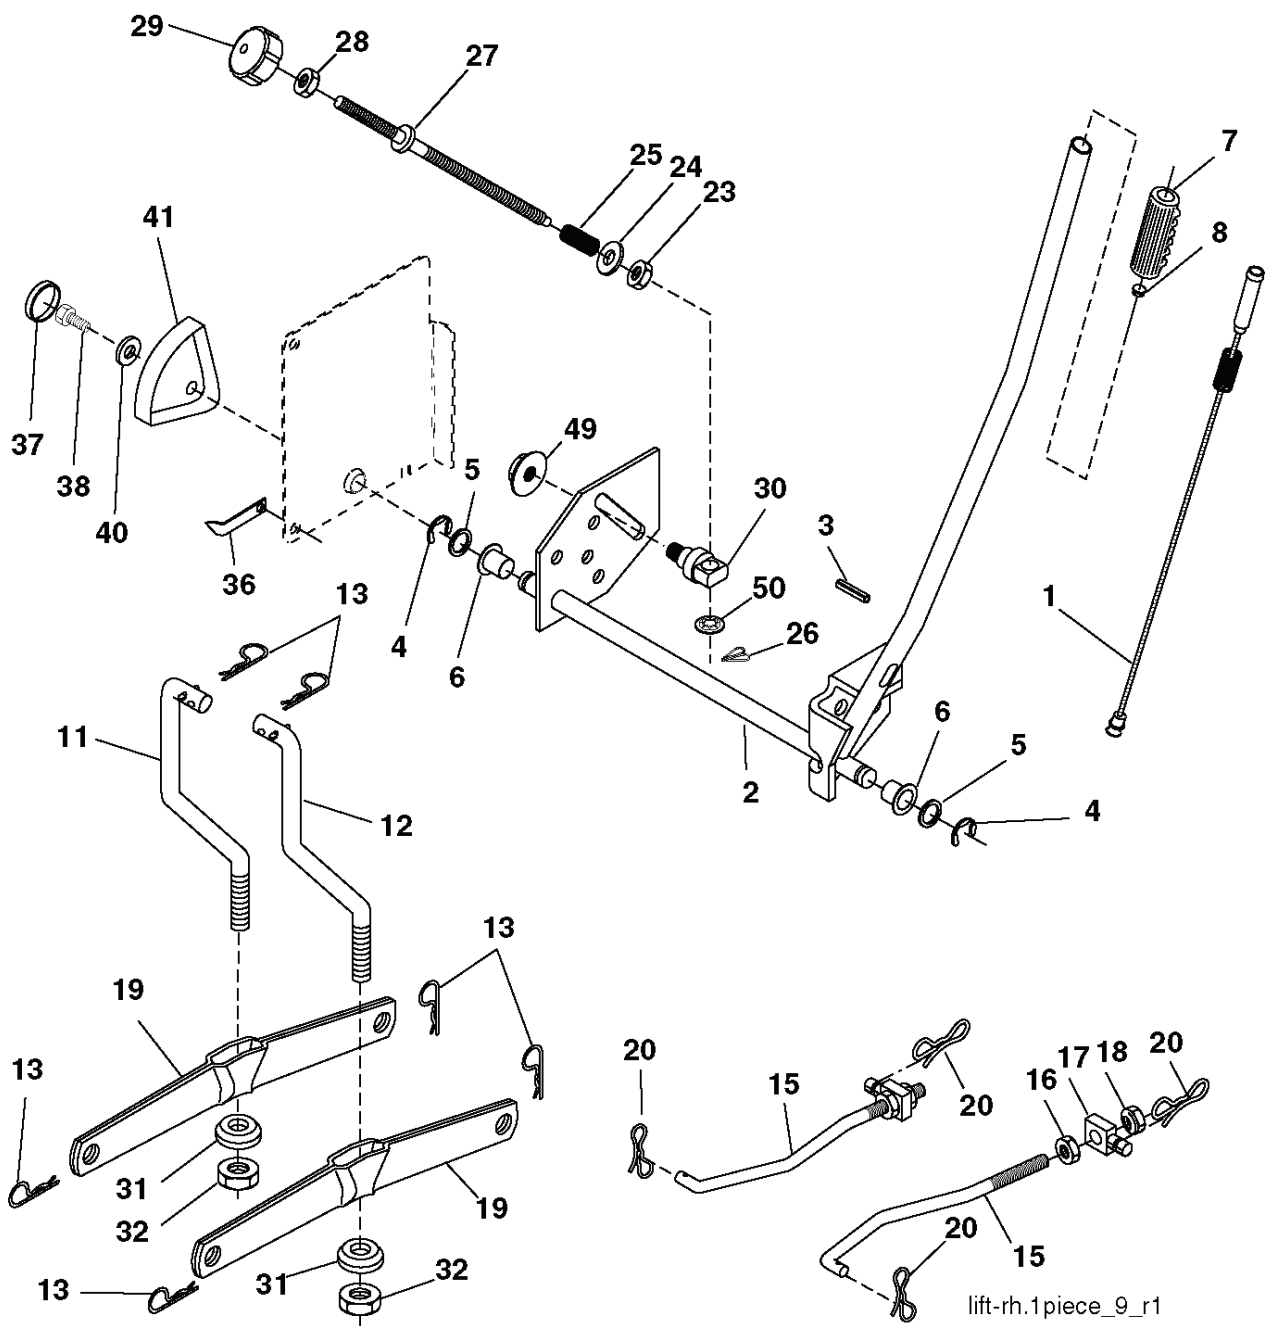

REF.	PART NO.	DESCRIPTION	REMARK	QTY.	KIT
1	532183897	CONTROL		1	
2	532416358	SCREW		1	
3	000000000	W/O DESCRIPTION	Engine Kohler SV470-0212	1	
4	532188655	MUFFLER		1	
8	532171877	BOLT		1	
13	532185909	GASKET		1	
23	532169837	HEAT SHIELD		1	
29	532137180	SPARK ARRESTER KIT		1	
31	532407545	FUEL TANK		1	
32	532425162	LID		1	
33	532123487	HOSE CLAMP		1	
37	532137040	HOSE		1	
44	817670412	SCREW		1	
45	817000612	SCREW		1	
46	819091416	WASHER		1	
72	532192334	SCREW		1	
81	873510400	NUT		1	
91	532187495	BUSHING		1	
105	817120616	SCREW		1	
117	532188654	TUBE EXHAUST		1	
122	532421922	EXTENSION PIPE		1	

lift-rh.1piece_9_r1