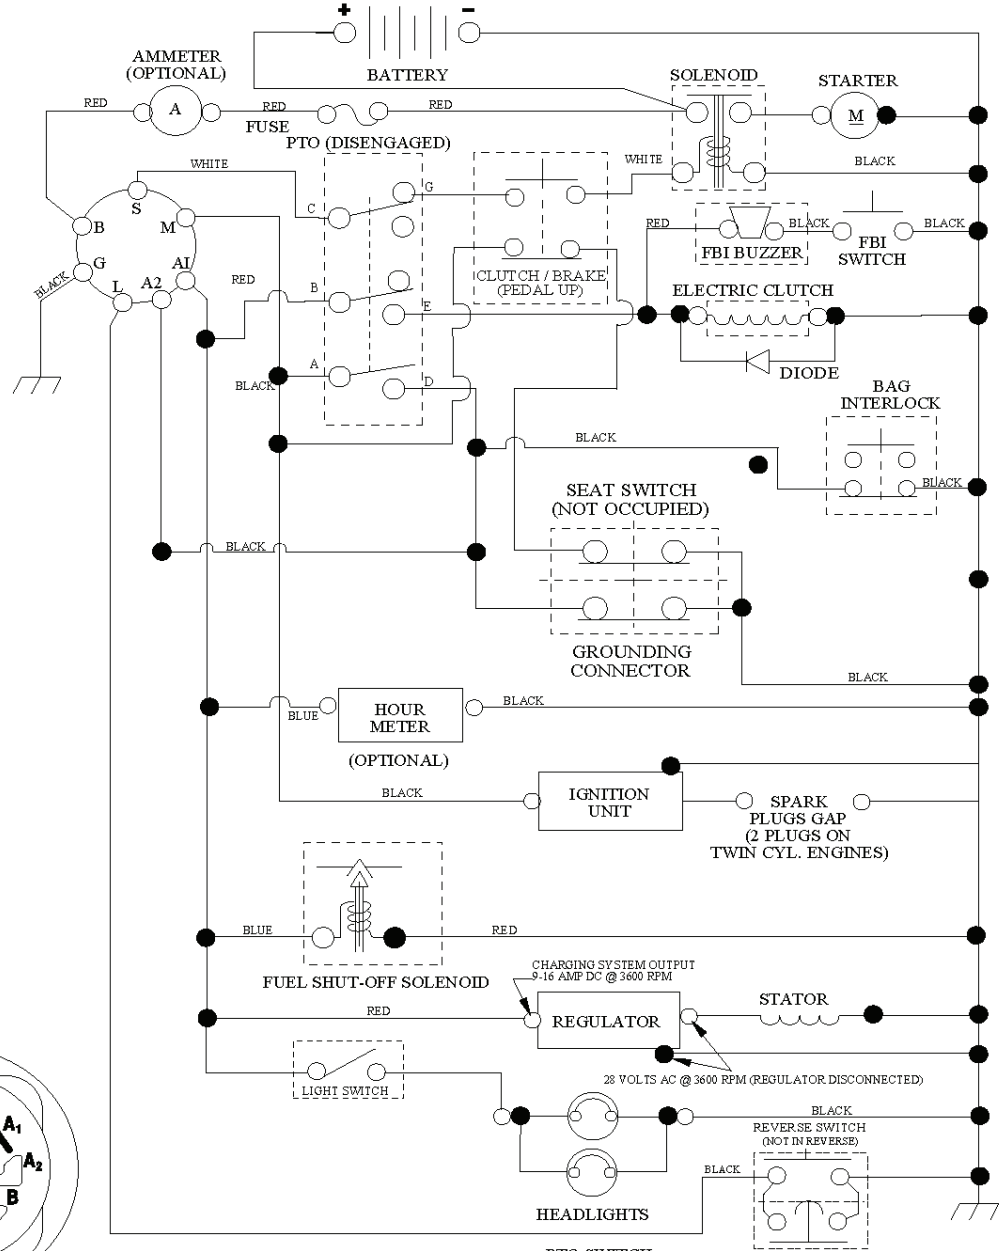

REF.	PART NO.	DESCRIPTION	REMARK	QTY.	KIT
181	532180211	BRACKET		1	
182	532182682	BELT GUIDE		1	
183	532199534	PULLEY		1	
187	817580520	BOLT		1	
207	532169845	WASHER		1	
214	532175609	LEVER		1	
215	532410142	ROD		1	
243	532190736	BRACKET		1	
254	817000616	SCREW		1	
255	532175608	SHAFT		1	
258	532178062	CLIP		1	
261	532131494	PULLEY		1	
263	817000612	SCREW		1	
262	872110622	BOLT		1	
264	532431172	BRACKET		1	
266	532182061	PROTECTOR		1	
268	532182402	PROTECTOR		1	
275	819131614	WASHER		1	
279	872110616	BOLT		1	
292	532400271	SPACER		1	
295	532179114	PULLEY		1	
297	817490610	SCREW		1	

29

OPTIONAL EQUIPMENT
Spark Arrester

REF.	PART NO.	DESCRIPTION	REMARK	QTY.	KIT
1	532183897	CONTROL		1	
2	532416358	SCREW		1	
3	000000000	W/O DESCRIPTION	Engine Kohler SV470-0212	1	
4	532188655	MUFFLER		1	
8	532171877	BOLT		1	
13	532185909	GASKET		1	
23	532169837	HEAT SHIELD		1	
29	532137180	SPARK ARRESTER KIT		1	
31	532407545	FUEL TANK		1	
32	532425162	LID		1	
33	532123487	HOSE CLAMP		1	
37	532137040	HOSE		1	
44	817670412	SCREW		1	
45	817000612	SCREW		1	
46	819091416	WASHER		1	
72	532192334	SCREW		1	
81	873510400	NUT		1	
91	532187495	BUSHING		1	
105	817120616	SCREW		1	
117	532188654	TUBE EXHAUST		1	
122	532421922	EXTENSION PIPE		1	

SCH05

IGNITION SWITCH

POSITION	CIRCUIT	"MAKE"
OFF	M+G+A1	
RUN/OVERRIDE	B+A1	
RUN	B+A1	L+A2
START	B+S+A1	

WIRING INSULATED CLIPS
 NOTE: IF WIRING INSULATED CLIPS WERE REMOVED FOR SERVICING OF UNIT, THEY SHOULD BE RE-INSTALLED TO PROPERLY SECURE YOUR WIRING.