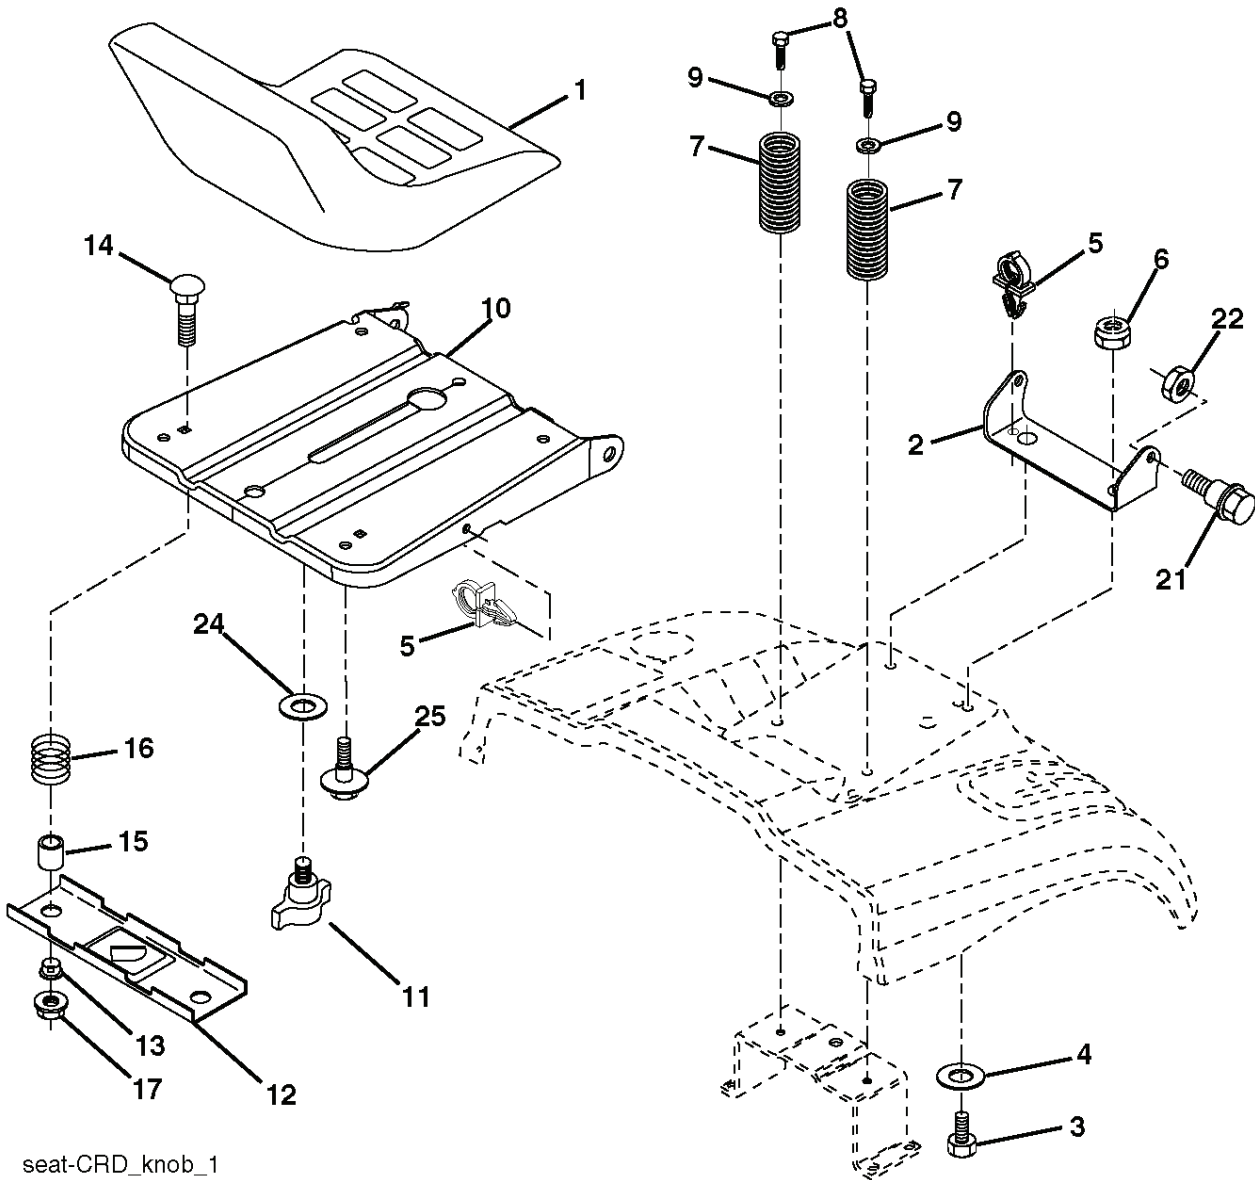

SCH05

IGNITION SWITCH

POSITION	CIRCUIT	"MAKE"
OFF	M+G+A1	
RUN/OVERRIDE	B+A1	
RUN	B+A1	L+A2
START	B+S+A1	

WIRING INSULATED CLIPS
 NOTE: IF WIRING INSULATED CLIPS WERE REMOVED FOR SERVICING OF UNIT, THEY SHOULD BE RE-INSTALLED TO PROPERLY SECURE YOUR WIRING.

03048

POSITION	CIRCUIT
OFF	C + G, B + H
ON	C + F, B + E, A + D

RELAY

NON-REMOVABLE CONNECTIONS

REMOVABLE CONNECTIONS

seat-CRD_knob_1

REF.	PART NO.	DESCRIPTION	REMARK	QTY.	KIT
1	532190120	SIEGE CONDUCTEUR		1	
2	532140551	BRACKET		1	
3	871110616	SCREW		1	
4	819131610	WASHER		1	
5	532145006	CLIP		1	
6	873800600	NUT		1	
7	532124181	SPRING		1	
8	817000616	SCREW		1	
9	819131614	WASHER		1	
10	532195530	BERCEAU DE SIEGE CONDUCTEUR		1	
11	532166369	WING NUT		1	
12	532174648	BRACKET		1	
13	532121248	BUSHING		1	
14	872050412	BOLT		1	
15	532134300	SPACER		1	
16	532121250	SPRING		1	
17	532123976	LOCKNUT		1	
21	532171852	BOLT		1	
22	873800500	LOCK NUT		1	
24	819171912	WASHER		1	
25	532127018	BOLT		1	