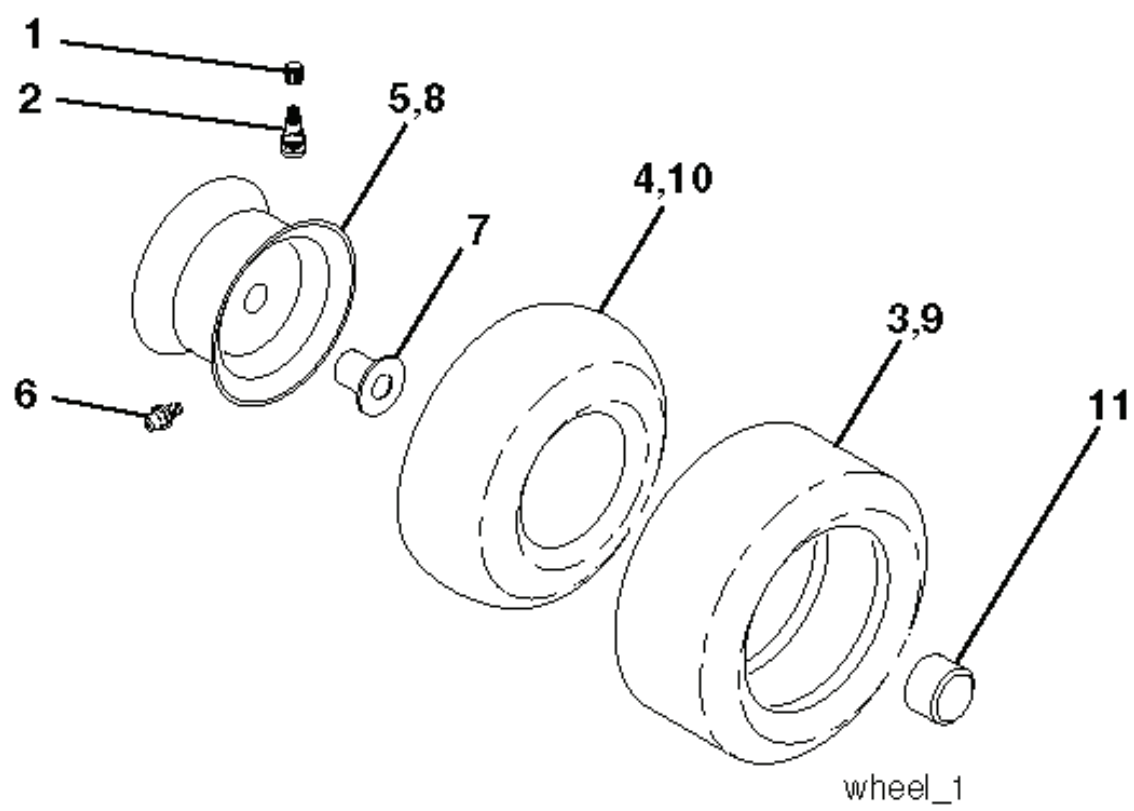

03048

POSITION	CIRCUIT
OFF	C + G, B + H
ON	C + F, B + E, A + D

RELAY

NON-REMOVABLE CONNECTIONS

REMOVABLE CONNECTIONS

seat-CRD_knob_1

REF.	PART NO.	DESCRIPTION	REMARK	QTY.	KIT
1	532190120	SIEGE CONDUCTEUR		1	
2	532140551	BRACKET		1	
3	871110616	SCREW		1	
4	819131610	WASHER		1	
5	532145006	CLIP		1	
6	873800600	NUT		1	
7	532124181	SPRING		1	
8	817000616	SCREW		1	
9	819131614	WASHER		1	
10	532195530	BERCEAU DE SIEGE CONDUCTEUR		1	
11	532166369	WING NUT		1	
12	532174648	BRACKET		1	
13	532121248	BUSHING		1	
14	872050412	BOLT		1	
15	532134300	SPACER		1	
16	532121250	SPRING		1	
17	532123976	LOCKNUT		1	
21	532171852	BOLT		1	
22	873800500	LOCK NUT		1	
24	819171912	WASHER		1	
25	532127018	BOLT		1	

REF.	PART NO.	DESCRIPTION	REMARK	QTY.	KIT
1	532059192	CAP VALVE		1	
2	532065139	NIPPLE		1	
3	532106222	TIRE	Front 15 x 6.0 - 6	1	
4	532059904	HOSE	Front	1	
5	532138336	RIM	Front 6"	1	
6	532124957	FITTING	(Front Wheel Only)	1	
7	532124959	BEARING	(Front Wheel Only)	1	
8	532138337	RIM SPROCKET	Rear 8"	1	
9	532420531	TIRE	Rear 18 x 9.5-8	1	
10	532124926	HOSE	Rear 9.5 x 8	1	
11	532175039	HUB CAP		1	
--	532144334	SEALING FOAM		1	