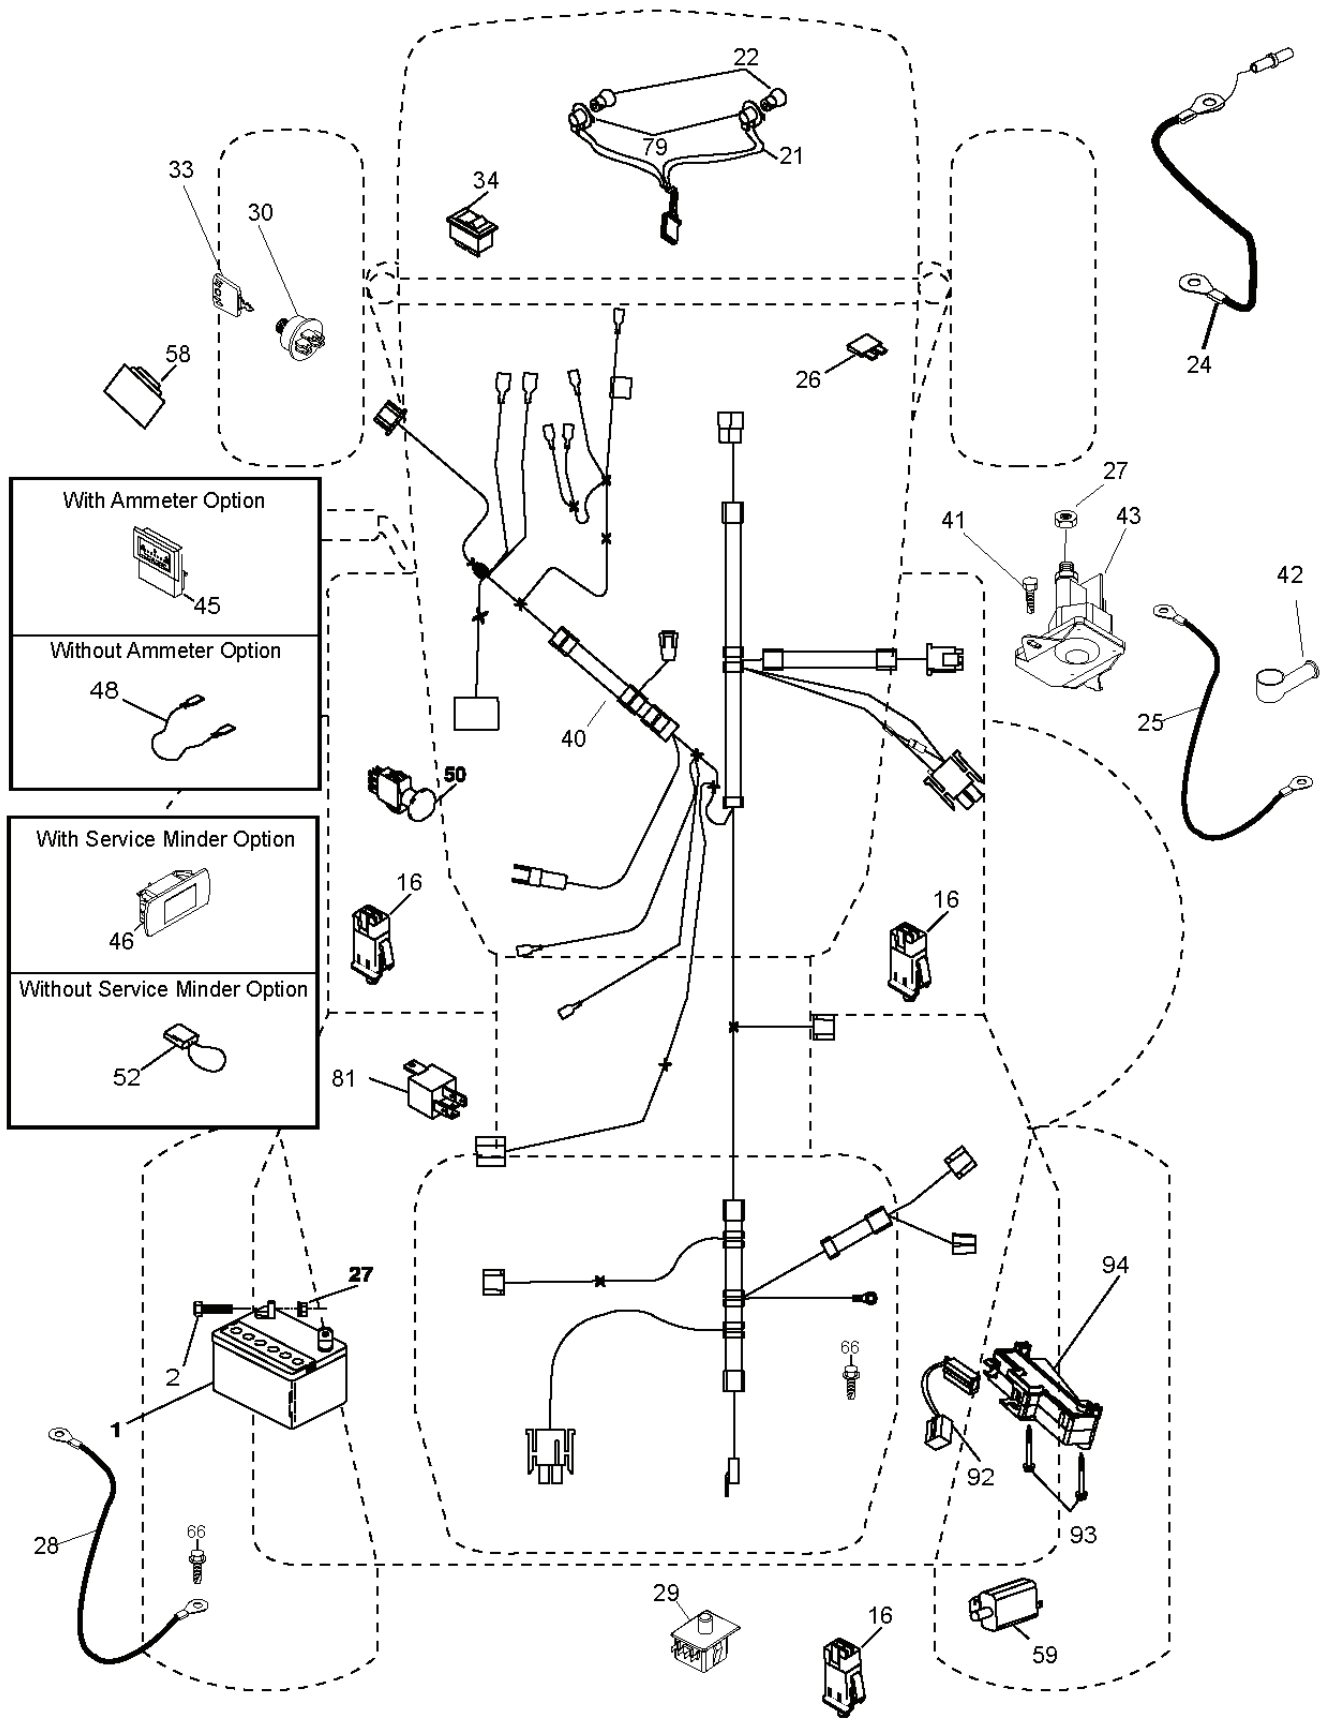

C03

REF.	PART NO.	DESCRIPTION	REMARK	QTY.	KIT
1	532163465	BATTERY		1	
2	874760412	BOLT		1	
16	532176138	MICRO SWITCH		1	
21	532400252	HARNESS		1	
22	532004152	BULB		1	
24	532421299	CABLE		1	
25	532165987	CABLE		1	
26	532175158	FUSE		1	
27	873510400	NUT		1	
28	532127725	CABLE		1	
29	532192749	SWITCH.SEAT.DP W/RAMPS		1	
30	532193350	IGNITION MODULE		1	
33	532411935	KEY		1	
34	532110712	SWITCH		1	
40	532197434	CABLE ASSY		1	
41	871110408	BOLT		1	
42	532131563	COVER		1	
43	532192507	SOLENOID		1	
48	532140844	ADAPTER		1	
50	532174651	SWITCH		1	
52	532141940	WIRE		1	
58	532169419	BUZZER		1	
59	532180379	SWITCH FBI		1	
66	817490608	SCREW		1	
79	532175252	LAMPHOLDER		1	
81	532109748	RELAY		1	
92	532196615	CABLE ASSY		1	
93	532192540	SCREW		1	
94	532191834	MODULE.REVERSE.ROS		1