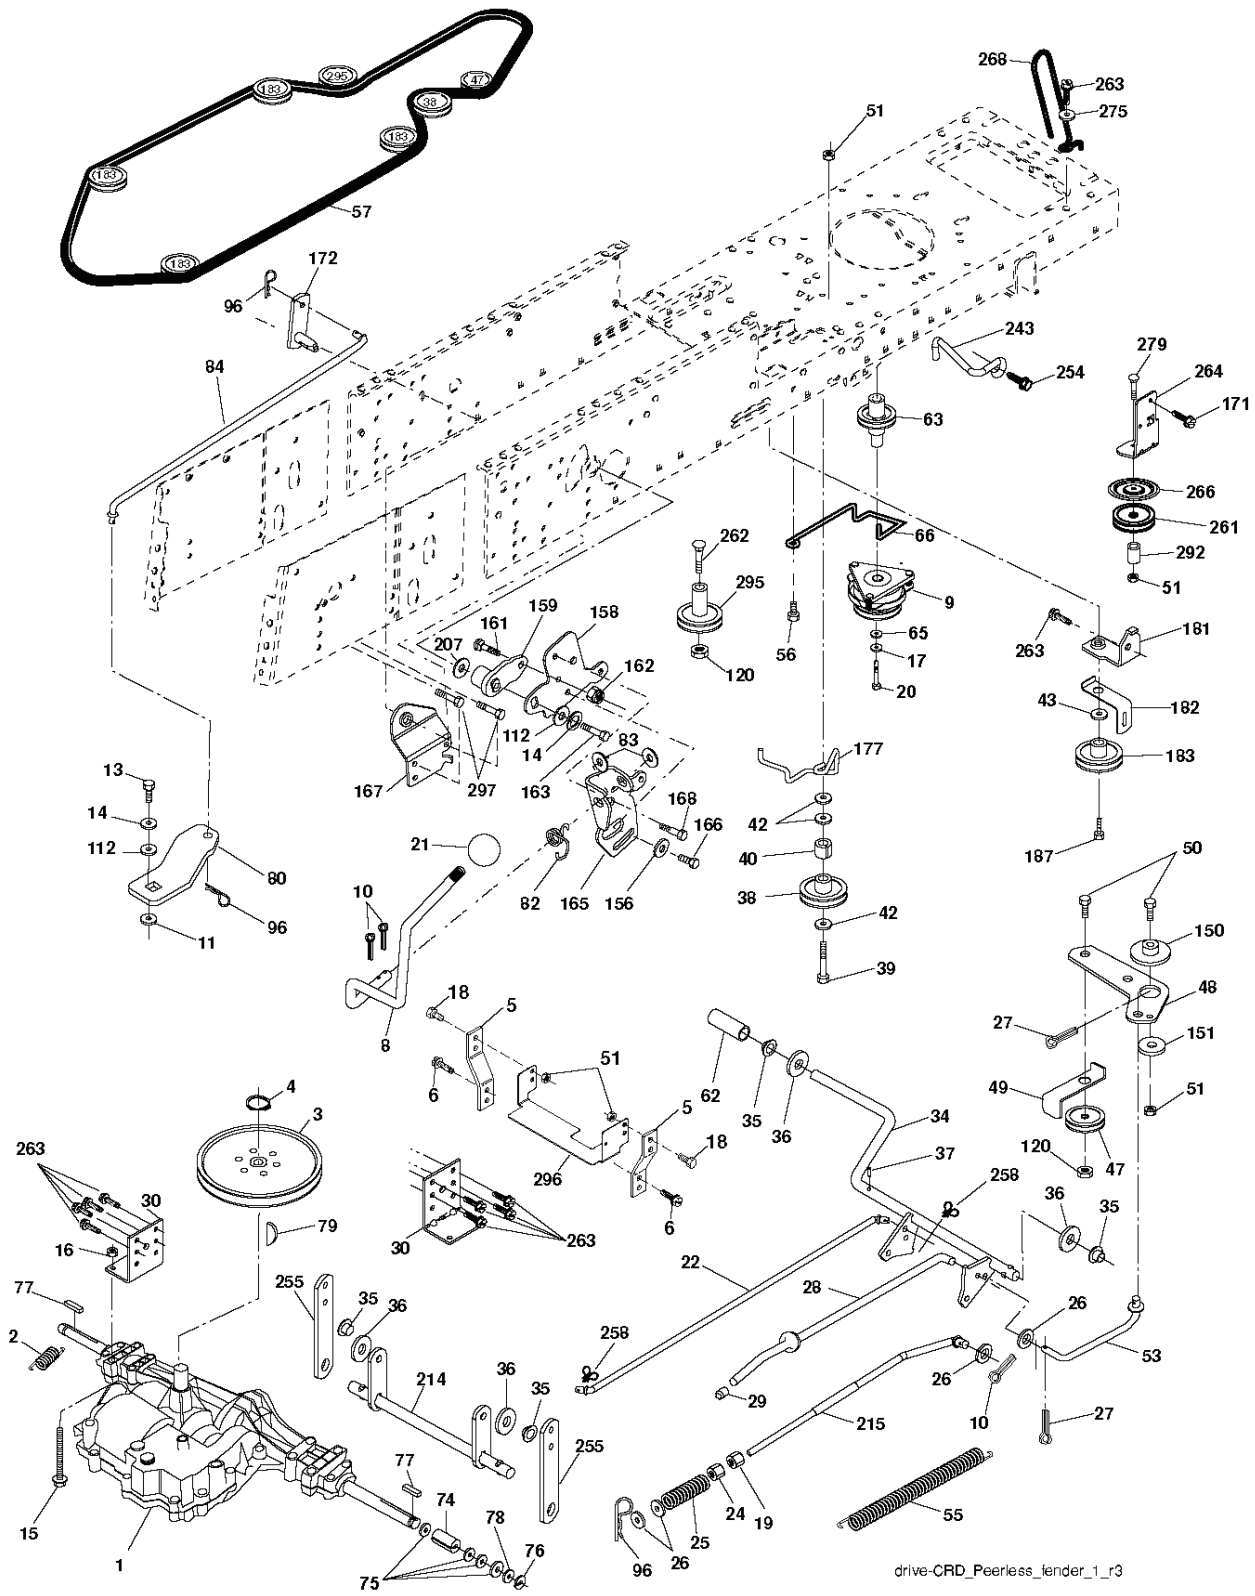

REF.	PART NO.	DESCRIPTION	REMARK	QTY.	KIT
1	532412241	DECAL		1	
2	532400389	LABEL		1	
3	532429196	DECAL		1	
4	532431135	DECAL		1	
6	532196841	DECAL		1	
8	532159737	DECAL		1	
10	532145005	DECAL		1	
11	532182166	DECAL		1	
12	532180432	DECAL		1	
14	532159736	DECAL		1	
16	532180435	DECAL		1	
17	532140837	DECAL		1	
21	532166286	DECAL		1	
--	532138311	DECAL		1	
--	532181916	PROTEGE*RPL.PAR 532179768418		1	
--	532181917	PROTEGE*RPL.PAR 532179769418		1	

drive-CRD_Peerless_fender_1_r3