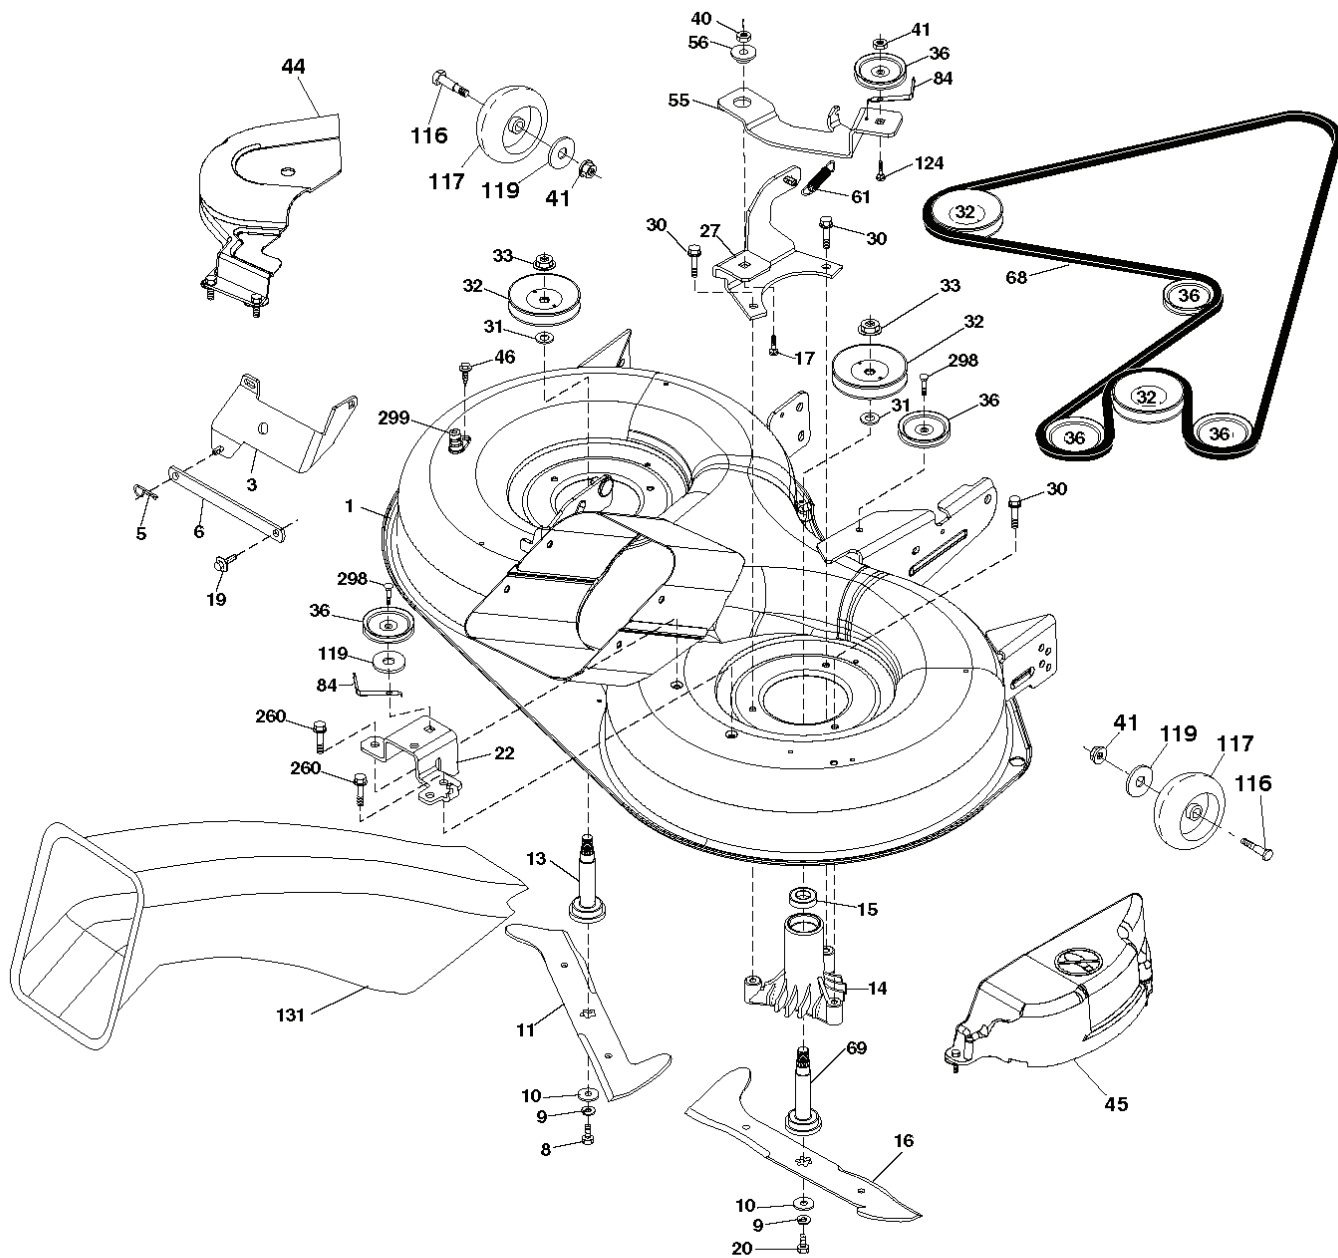

REF.	PART NO.	DESCRIPTION	REMARK	QTY.	KIT
1	532429121	CUTTING DECK		1	
3	532431864	BRACKET		1	
5	532431864	BRACKET		1	
6	532165557	ROD		1	
8	532181712	BOLT		1	
9	810030600	WASHER		1	
10	532140296	WASHER		1	
11	532427984	RIDE ON BLADE		1	
13	532137645	SHAFT		1	
14	532128774	BEARING HOUSING		1	
15	532110485	BEARING		1	
16	532427985	BLADE		1	
17	872140610	BOLT		1	
19	532132827	SPEC. BOLT		1	
20	532181713	BOLT		1	
22	532431169	BRACKET		1	
27	532427981	BRACKET		1	
30	532173984	SCREW		1	
31	532187690	WASHER		1	
32	532153532	PULLEY		1	
33	532400234	NUT		1	
36	532146763	PULLEY		1	
40	873680600	NUT		1	
41	873900600	NUT		1	
44	532434946	COVER		1	
45	532441479	COVER		1	
46	532137729	SCREW		1	
55	532199498	ARM		1	
56	532165723	SPACER		1	
61	532199486	SPRING		1	
68	532429532	BELT		1	
69	532165482	SHAFT		1	
84	532156085	BELT GUIDE		1	
116	532193406	BOLT		1	
117	532174873	WHEEL		1	
119	819132012	WASHER		1	
124	872110612	BOLT		1	
131	532165661	PIPE		1	
260	817670608	SCREW		1	
298	817490628	SCREW		1	
299	532415598	HOSE COUPLING		1	
--	532181857	BEARING HOUSING	Mandrel Assembly (Includes housing, shaft assembly, and bearing only - pulley/nut/washer and blade bolt/washers not included)	1	
--	532181858	BEARING HOUSING		1	
--	532433484	CUTTING DECK	Replacement Mower. Complete (Std. Deck - Order separately guage wheel components key nos. 116, 117 & 119)	1