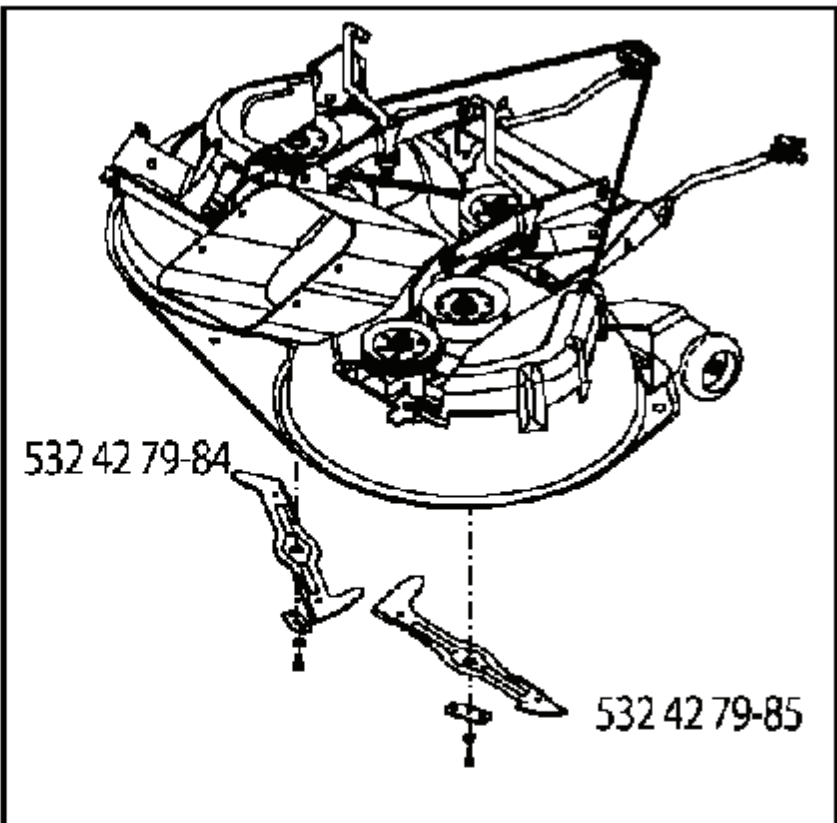

REF.	PART NO.	DESCRIPTION	REMARK	QTY.	KIT
1	532163465	BATTERY		1	
2	874760412	BOLT		1	
16	532176138	MICRO SWITCH		1	
21	532400252	HARNESS		1	
22	532004152	BULB		1	
24	532421299	CABLE		1	
25	532165987	CABLE		1	
26	532175158	FUSE		1	
27	873510400	NUT		1	
28	532127725	CABLE		1	
29	532192749	SWITCH.SEAT.DP W/RAMPS		1	
30	532193350	IGNITION MODULE		1	
33	532411935	KEY		1	
34	532110712	SWITCH		1	
40	532197434	CABLE ASSY		1	
41	871110408	BOLT		1	
42	532131563	COVER		1	
43	532192507	SOLENOID		1	
48	532140844	ADAPTER		1	
50	532174651	SWITCH		1	
52	532141940	WIRE		1	
58	532169419	BUZZER		1	
59	532180379	SWITCH FBI		1	
66	817490608	SCREW		1	
79	532175252	LAMPHOLDER		1	
81	532109748	RELAY		1	
92	532196615	CABLE ASSY		1	
93	532192540	SCREW		1	
94	532191834	MODULE.REVERSE.ROS		1