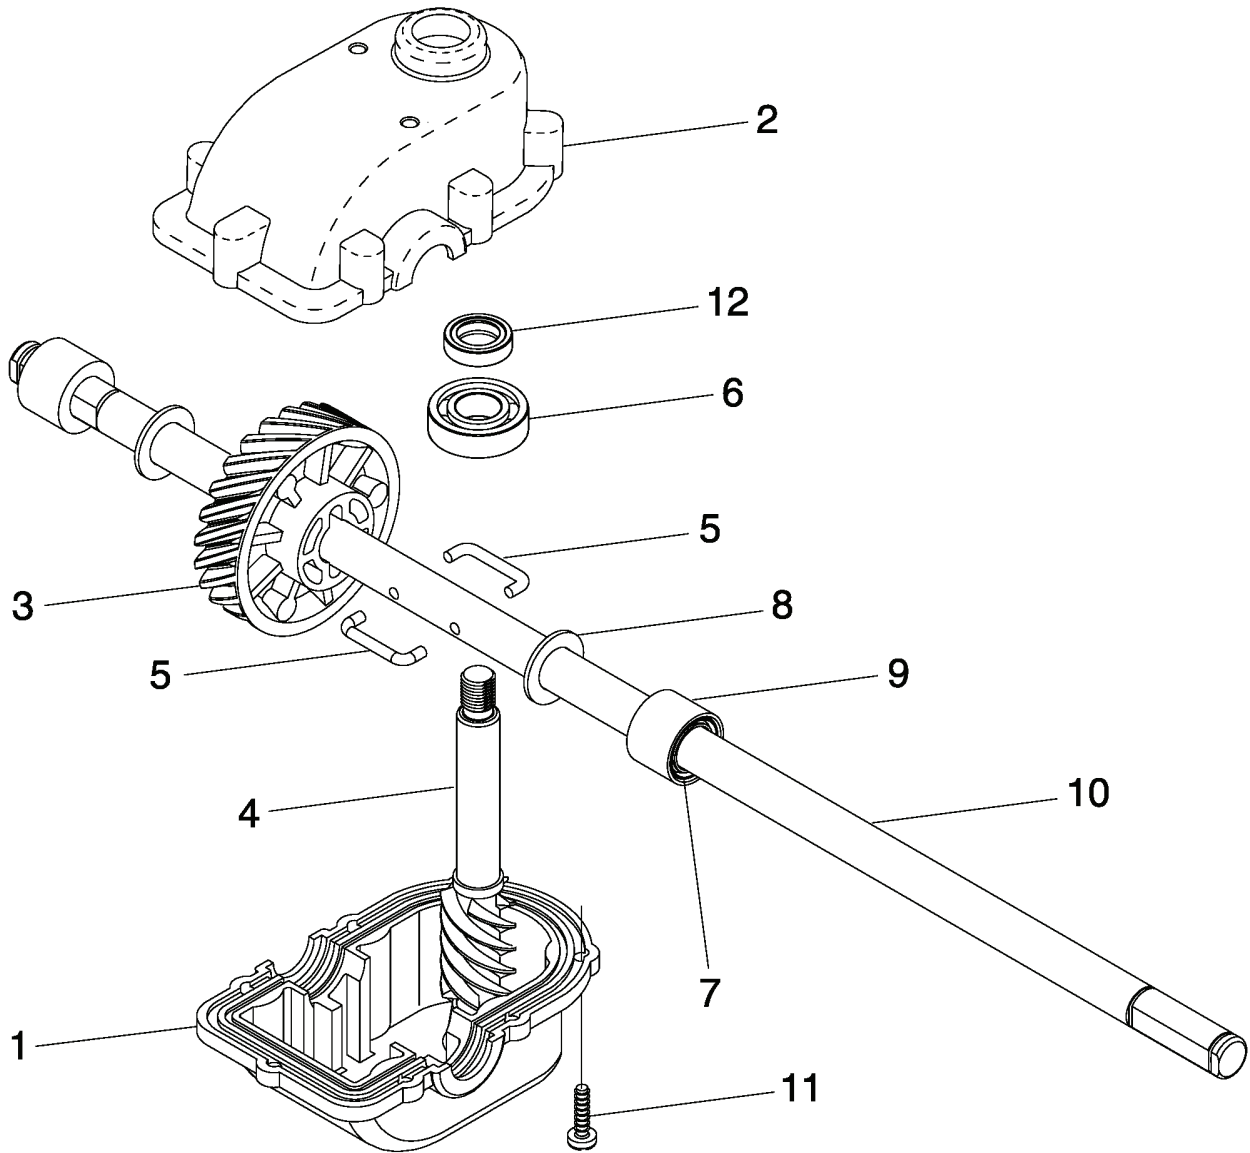

ROTARY LAWN MOWER - - MODEL NUMBER R152SVBBC (96141006301)
PRODUCT NUMBER 961 41 00-63
GEAR CASE ASSEMBLY - - PART NUMBER 532 18 82-94

REF.	PART NO.	DESCRIPTION	REMARK	QTY.	KIT
1	532187530	CARTER INF. BOITE DE VITESSE		1	
2	532191245	GEAR HOUSING		1	
3	532187532	PINION		1	
4	532191246	SHAFT		1	
5	532183505	WIRE, FORMED		1	
6	532183506	BALL BEARING		1	
7	532183508	SEAL, OUTPUT SHAFT		1	
8	532183509	WASHER		1	
9	532183511	BUSHING		1	
10	532191247	SHAFT		1	
11	532183513	SCREW		1	
12	532183514	SEAL, INPUT SHAFT		1	
-	532750369	GREASE		1