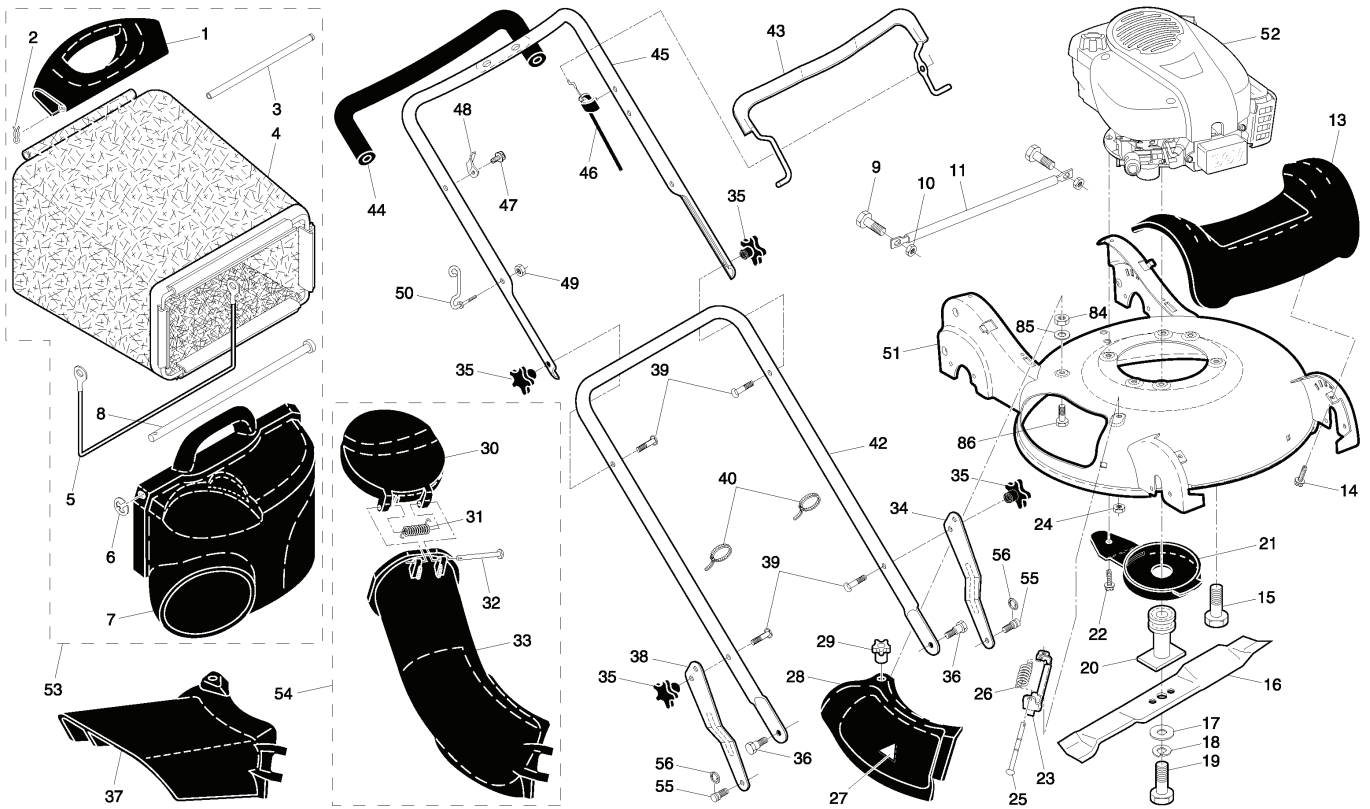

ROTARY LAWN MOWER - - MODEL NUMBER **R152SV** (96141013402) PRODUCT NUMBER 961 41 01-34

REF.	PART NO.	DESCRIPTION	REMARK	QTY.	KIT
1	532190582	HANDLE		1	
2	532065322	CLAMP		1	
3	532183483	PIN		1	
4	532401898	BOX		1	
5	532188506	FRAME		1	
6	812000014	RETAINER RING		1	
7	532190581	BAG		1	
8	532183479	PIN		1	
9	872140405	BOLT		1	
10	873800400	NUT		1	
11	532190692	PIPE		1	
13	532414958	COVER		1	
14	532199422	SCREW		1	
15	532150406	BOLT		1	
16	532415076	BLADE		1	
17	532851074	WASHER		1	
18	532850263	WASHER		1	
19	532191760	SCREW		1	
20	532186766	ADAPTER		1	
21	532190516	SHIELD		1	
22	817600406	SCREW		1	
23	532183609	BRACKET		1	
24	532191730	NUT		1	
25	532183445	PIN		1	
26	532183446	SPRING		1	
27	532182166	DECAL		1	
28	532190515	PLATE		1	
29	532183447	KNOB		1	
30	532190580	PLATE		1	
31	532183478	SPRING		1	
32	532183445	PIN		1	
33	532190578	PIPE		1	
34	532190619	BRACKET		1	
35	532185588	KNOB		1	
36	532194187	BOLT		1	
37	532185996	DEFLECTOR		1	
38	532190621	BRACKET		1	
39	532191574	SCREW		1	
40	532066426	HOOP		1	
42	532187096	HANDLE		1	
43	532186298	LEVER		1	
44	532182748	HANDLE		1	
45	532186296	HANDLE		1	
46	532408885	CABLE		1	
47	532750634	SCREW		1	
48	532125203	BRACKET		1	
49	532132004	NUT		1	
50	532188501	LEVER		1	
51	532420431	CHASSIS		1	
53	532401896	BAG		1	
54	532189014	PIPE		1	
55	532194192	STUD		1	
56	812000058	E-CLIP		1	
84	532400100	NUT		1	
85	532850263	WASHER		1	
86	872110407	BOLT		1	
52	000000000	W/O DESCRIPTION	B&S 100602-0983-B1 FOR SERVICE & PARTS 1-800-233-3723	1