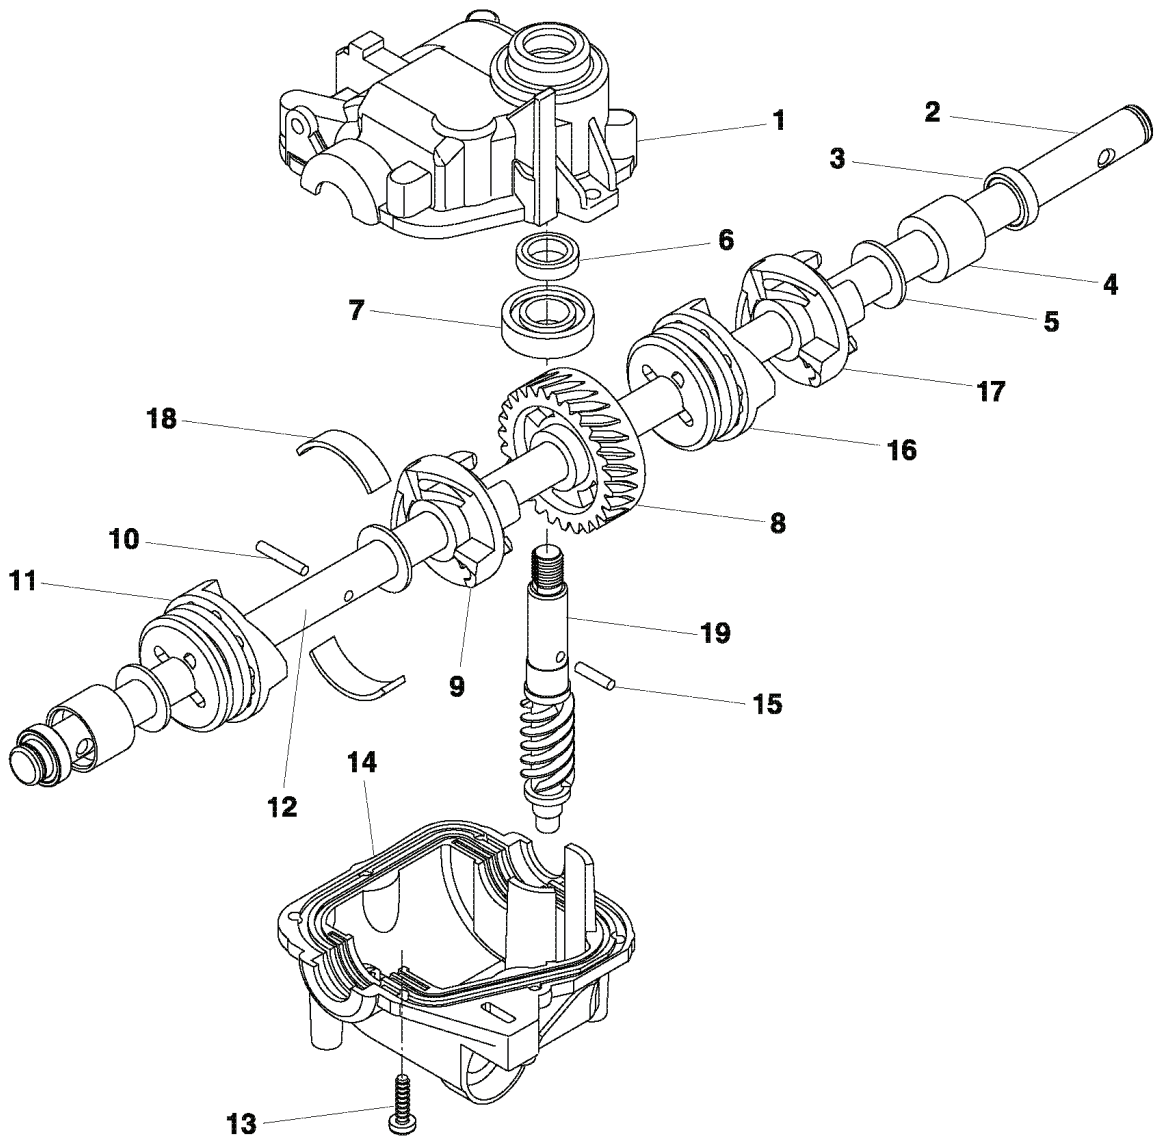

R152 SV, 96141013402, 2008-02

SPARE PARTS LIST

REF.	PART NO.	DESCRIPTION	REMARK	QTY.	KIT
1	532197012	CONTROL		1	
2	532411673	COVER		1	
3	532187353	DISC		1	
4	532190037	ARM		1	
5	532411664	COVER		1	
6	532181698	SCREW		1	
7	532400723	BRACKET		1	
9	532197011	CABLE		1	
10	532416963	DRIVE COVER		1	
11	532194188	SCREW		1	
12	812000012	RETAINER RING		1	
13	532194186	SCREW		1	
14	532408027	BEARING		1	
15	532408029	GEARBOX ASSY		1	
16	532406558	SPRING		1	
17	532408005	BELT		1	
18	532163409	SCREW		1	
19	532194018	PULLEY		1	
22	532193791	PULLEY		1	
23	532197480	O-RING		1	
24	532409149	NUT		1	
25	873930500	NUT		1	
26	532416736	ARM		1	
27	532166043	PULLEY		1	
28	532160829	BOLT		1	
29	817060410	SCREW		1	
30	532183457	SHIELD		1	
31	532088348	WASHER		1	
32	532192622	WHEEL		1	
33	532409148	NUT		1	
34	532183442	RADKAPPE		1	
35	532185994	KNOB		1	
38	812000058	E-CLIP		1	
43	532190520	LEVER		1	
44	532190518	LEVER		1	
46	532192232	WHEEL		1	
47	532183438	BUSHING		1	
48	532169675	PIN		1	
49	532196469	SHAFT		1	
50	532408031	BELT		1	
53	532416740	REAR AXLE		1	
69	532751068	BEARING		1	
37	532404845	PAWL DRIVE		1	
39	532403849	PINION		1	

ROTARY LAWN MOWER - - MODEL NUMBER R152SV (96141013402)
PRODUCT NUMBER 961 41 01-34
GEARCASE ASSEMBLY - PART NUMBER 532 40 80-29

REF.	PART NO.	DESCRIPTION	REMARK	QTY.	KIT
1	532412736	CASE		1	
2	532413269	SHAFT		1	
3	532183508	SEAL, OUTPUT SHAFT		1	
4	532183511	BUSHING		1	
5	532183509	WASHER		1	
6	532183514	SEAL, INPUT SHAFT		1	
7	532183506	BALL BEARING		1	
8	532412742	GEAR		1	
9	532412740	MOVEABLE DOG CLUTCH LH		1	
10	532412746	PIN 3.50.337		1	
11	532412739	FIXED DOG CLUTCH LH		1	
12	532413268	SHAFT		1	
13	532183513	SCREW		1	
14	532412747	CASE		1	
15	532412741	PIN 7 33732		1	
16	532412743	CLUTCH		1	
17	532412744	FIXED DOG CLUTCH RH		1	
18	532410731	SPRING		1	
19	532413267	SHAFT		1	