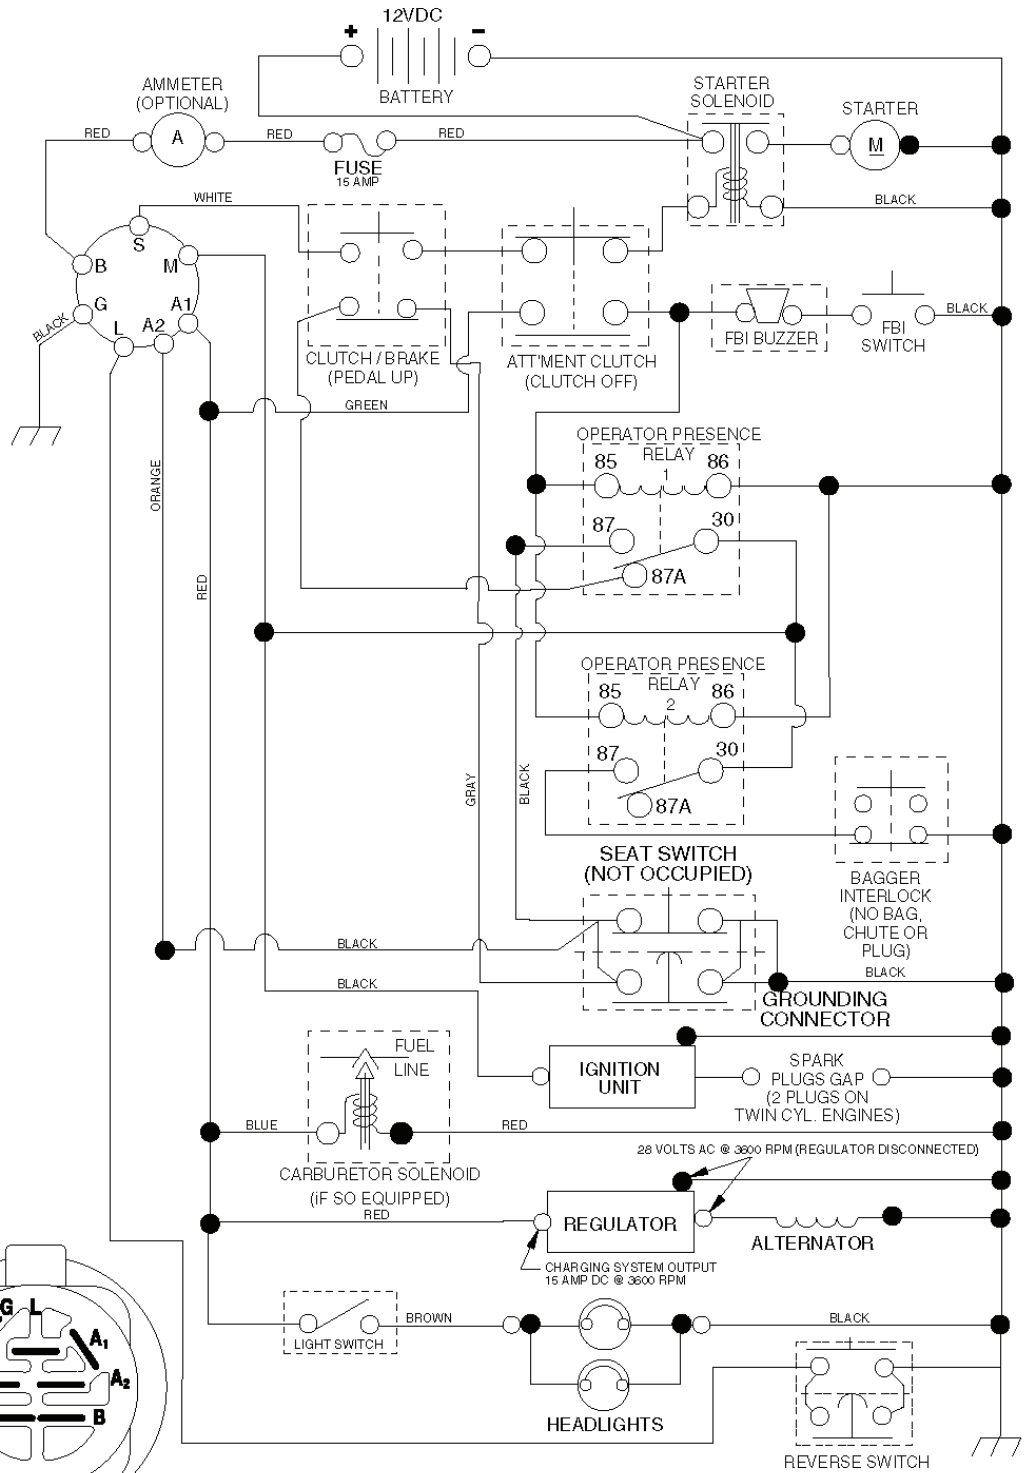

IGNITION SWITCH

POSITION	CIRCUIT	"MAKE"
OFF	M+G+A1	
RUN/OVERRIDE	B+A1	
RUN	B+A1	L+A2
START	B + S + A1	

WIRING INSULATED CLIPS

NOTE: IF WIRING INSULATED CLIPS WERE REMOVED FOR SERVICING OF UNIT, THEY SHOULD BE REPLACED TO PROPERLY SECURE YOUR WIRING.

REMOVABLE CONNECTIONS

NON-REMOVABLE CONNECTIONS