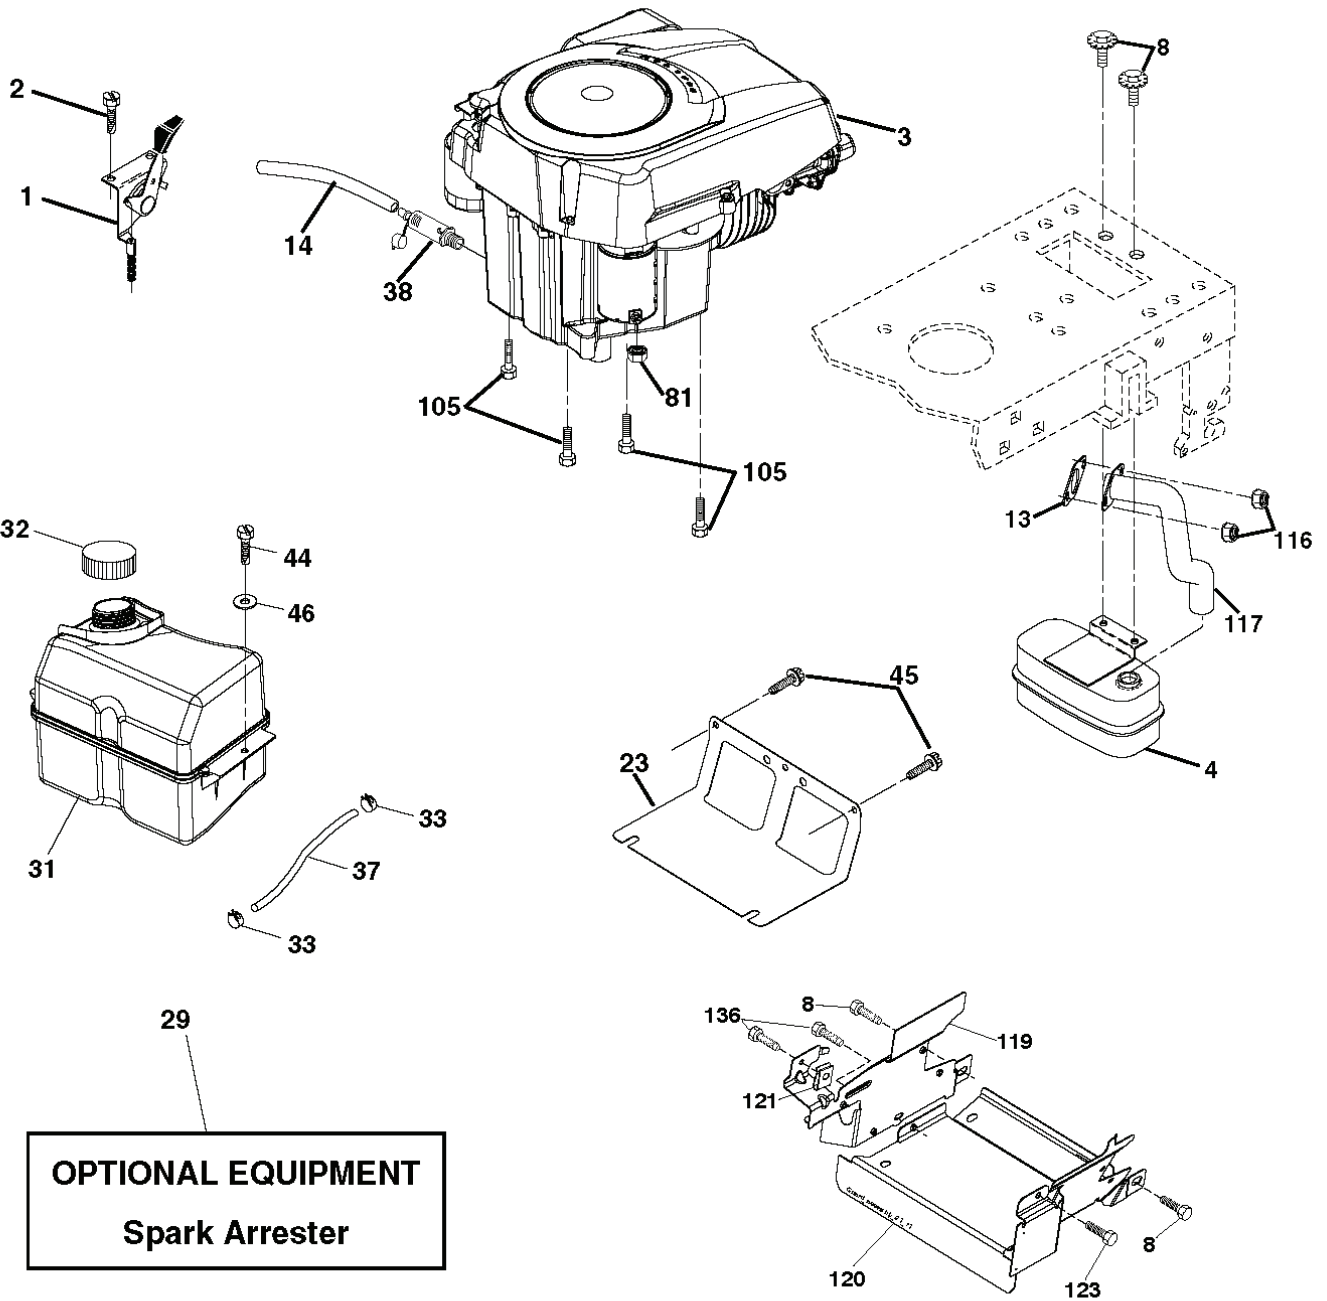

engine-kohler_42

REF.	PART NO.	DESCRIPTION	REMARK	QTY.	KIT
1	532183897	CONTROL		1	
2	532416358	SCREW		1	
3	000000000	W/O DESCRIPTION	ENGINE KOHLER SV470-0105	1	
4	532188655	MUFFLER		1	
8	532171877	BOLT		1	
13	532185909	GASKET		1	
14	532148456	TUBE		1	
23	532169837	HEAT SHIELD		1	
29	532137180	SPARK ARRESTER KIT		1	
31	532407545	FUEL TANK		1	
32	532430220	FUEL CAP		1	
33	532123487	HOSE CLAMP		1	
37	532137040	HOSE		1	
38	532428287	PLUG		1	
44	817670412	SCREW		1	
45	817000612	SCREW		1	
46	819091416	WASHER		1	
81	873510400	NUT		1	
105	817120616	SCREW		1	
116	532184362	NUT		1	
117	532188654	TUBE EXHAUST		1	
119	532199768	* LENKRAD		1	
120	532199767	GUARD		1	
121	532196688	NUT		1	
136	532137729	SCREW		1	
123	817670508	SCREW		1