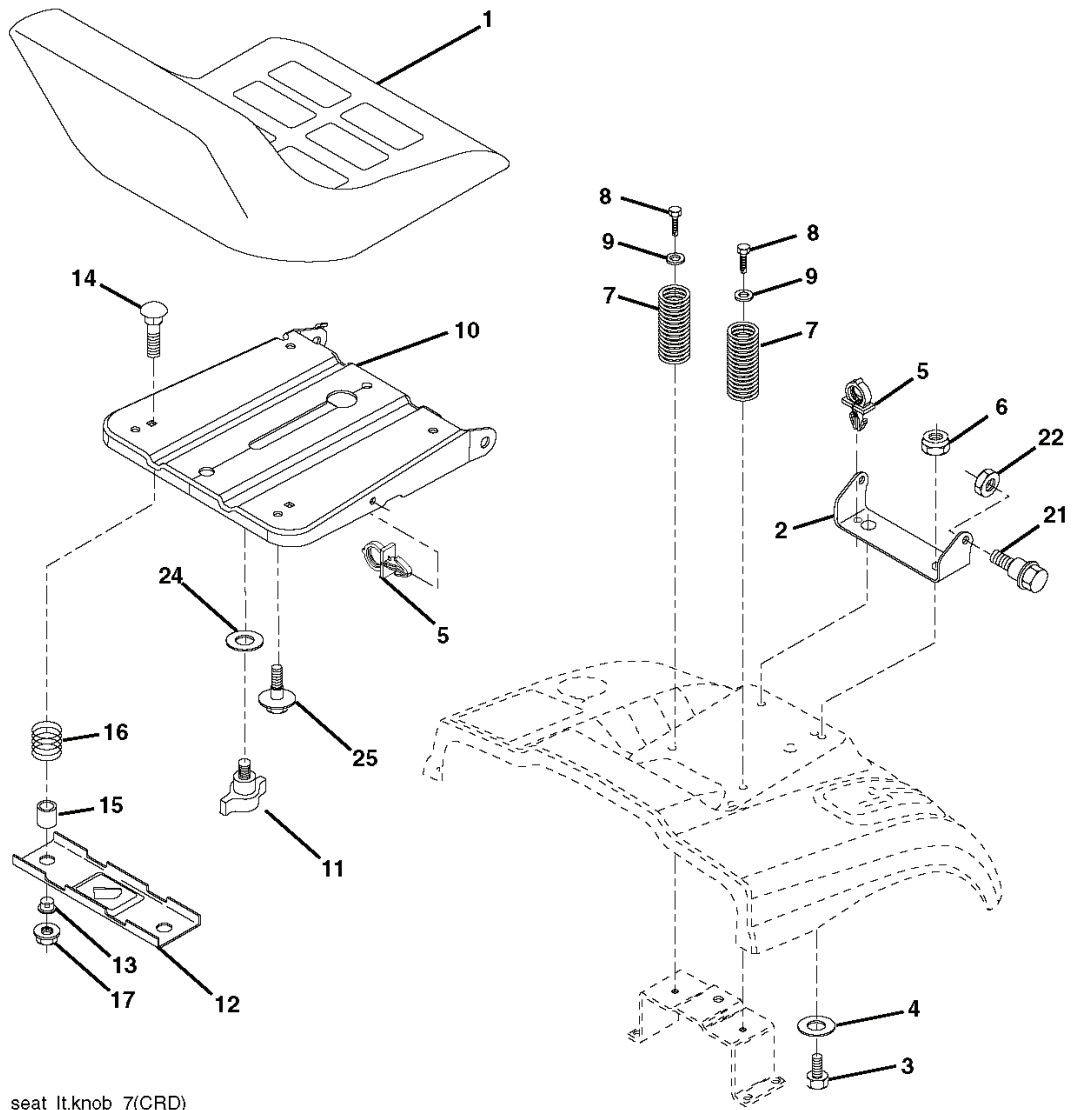

SCH05

IGNITION SWITCH

POSITION	CIRCUIT	"MAKE"
OFF	M+G+A1	
RUN/OVERRIDE	B+A1	
RUN	B+A1	L+A2
START	B+S+A1	

03048

WIRING INSULATED CLIPS
NOTE: IF WIRING INSULATED
CLIPS WERE REMOVED FOR
SERVICING OF UNIT, THEY
SHOULD BE RE-INSTALLED TO
PROPERLY SECURE YOUR
WIRING.

PTO SWITCH	
POSITION	CIRCUIT
OFF	C + G, B + H
ON	C + F, B + E, A + D

RELAY

NON-REMOVABLE
CONNECTIONS

REMOVABLE
CONNECTIONS

seat_it.knob_7(CRD)

REF.	PART NO.	DESCRIPTION	REMARK	QTY.	KIT
1	532188715	SIEGE CONDUCTEUR		1	
2	532140551	BRACKET		1	
3	871110616	SCREW		1	
4	819131610	WASHER		1	
5	532145006	CLIP		1	
6	873800600	NUT		1	
7	532124181	SPRING		1	
8	817000616	SCREW		1	
9	819131614	WASHER		1	
10	532195530	BERCEAU DE SIEGE CONDUCTEUR		1	
11	532166369	WING NUT		1	
12	532174648	BRACKET		1	
13	532121248	BUSHING		1	
14	872050412	BOLT		1	
15	532121249	SPACER		1	
16	532123740	SPRING		1	
17	532123976	LOCKNUT		1	
21	532171852	BOLT		1	
22	873800500	LOCK NUT		1	
24	819171912	WASHER		1	
25	532127018	BOLT		1	
	PART NO.		REMARK		KIT