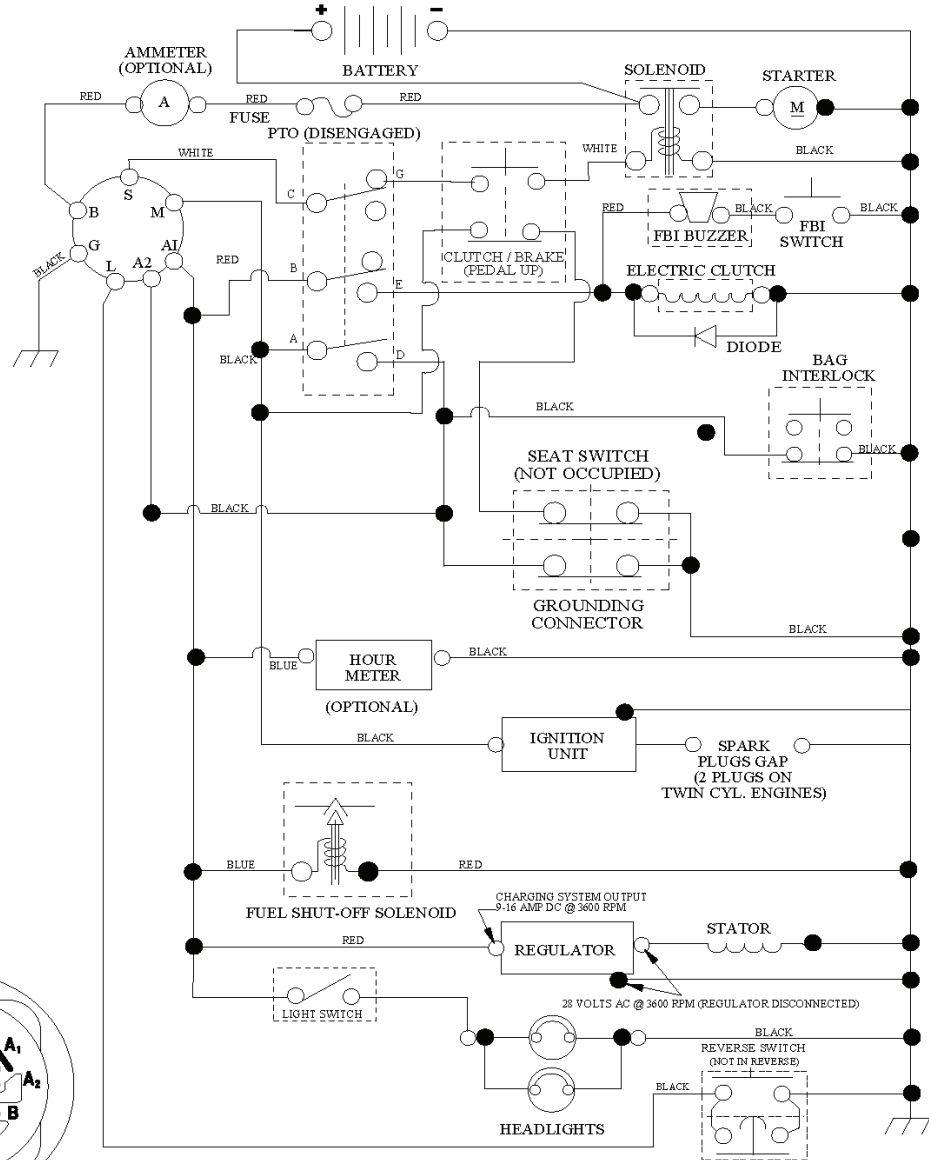

SCH05

IGNITION SWITCH

POSITION	CIRCUIT	"MAKE"
OFF	M+G+A1	
RUN/OVERRIDE	B+A1	
RUN	B+A1	L+A2
START	B+S+A1	

03048

WIRING INSULATED CLIPS
NOTE: IF WIRING INSULATED
CLIPS WERE REMOVED FOR
SERVICING OF UNIT, THEY
SHOULD BE RE-INSTALLED TO
PROPERLY SECURE YOUR
WIRING.

PTO SWITCH	
POSITION	CIRCUIT
OFF	C + G, B + H
ON	C + F, B + E, A + D

NON-REMOVABLE
CONNECTIONS

REMOVABLE
CONNECTIONS