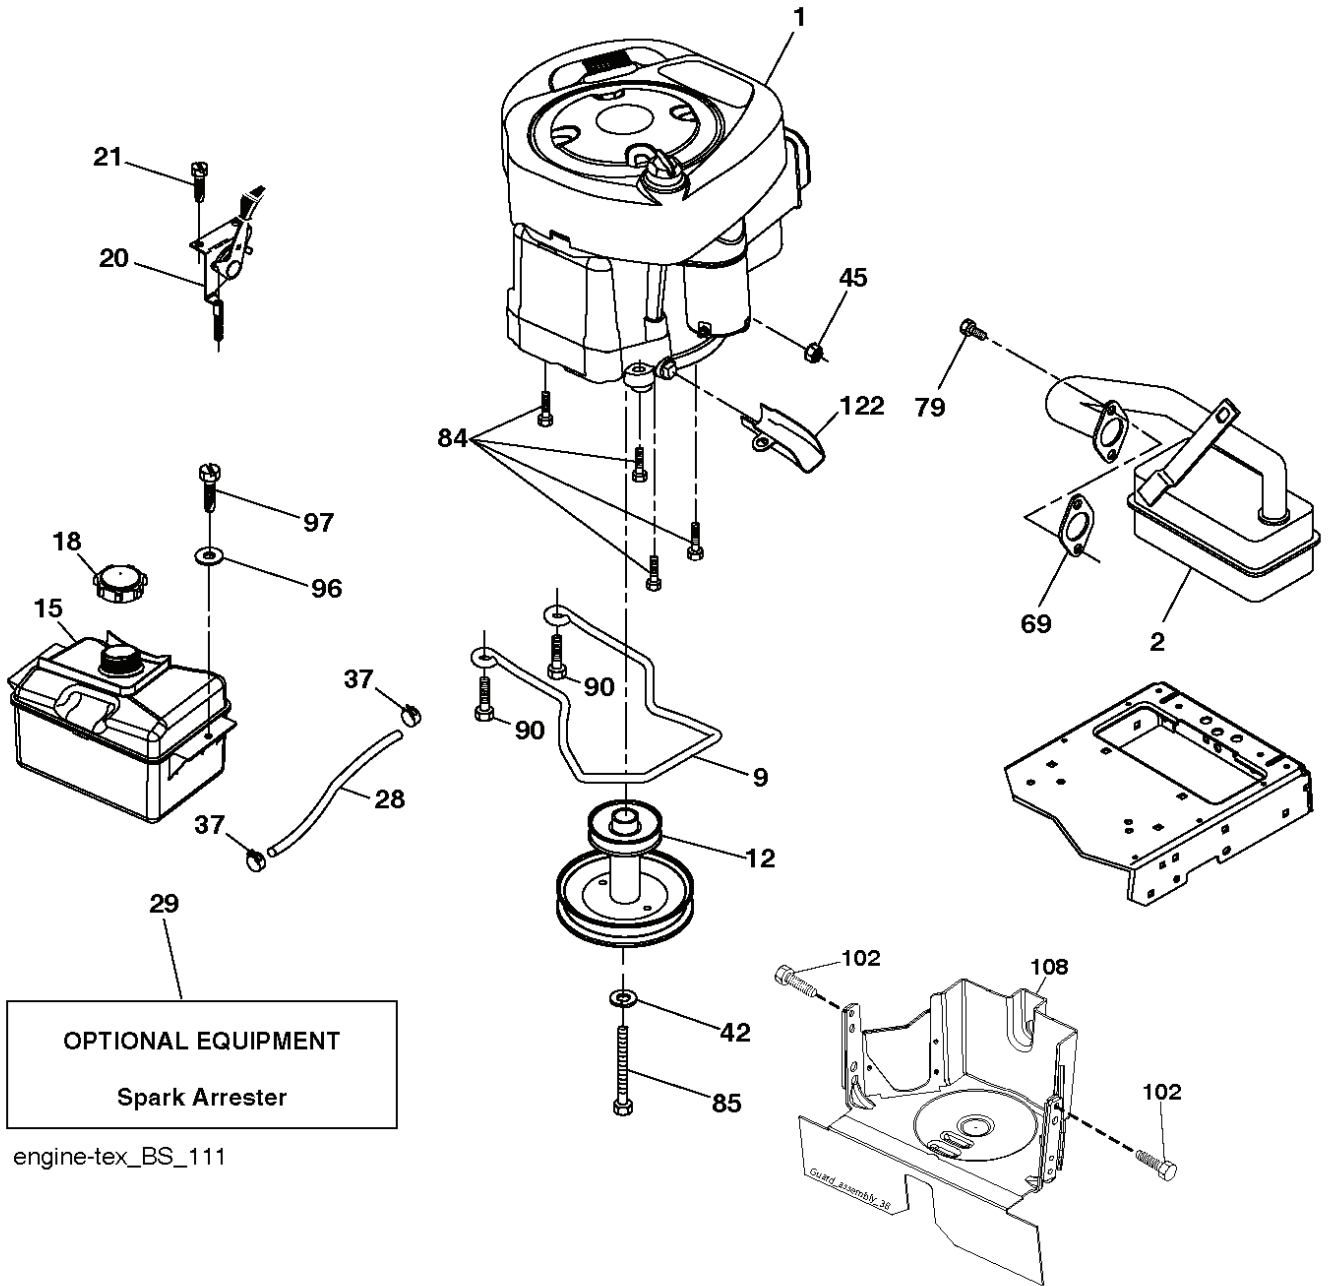

REF.	PART NO.	DESCRIPTION	REMARK	QTY.	KIT
1	000000000	W/O DESCRIPTION	Engine BS Model No. 21R777-0100-B5 (597359501)	1	
2	532179758	MUFFLER		1	
9	582540302	KEEPER		1	
12	532140186	PULLEY		1	
15	581289901	TANK		1	
18	532430220	FUEL CAP		1	
20	587242601	THROTTLE		1	
21	532416358	SCREW		1	
28	532137040	HOSE		1	
29	532137180	SPARK ARRESTER KIT		1	
37	532123487	HOSE CLAMP		1	
42	539990247	WASHER		1	
45	873510400	NUT		1	
69	532165291	GASKET		1	
79	532192334	SCREW		1	
84	817060620	SCREW		1	
85	501606501	BOLT		1	
90	817000616	SCREW		1	
96	819091416	WASHER		1	
97	817670412	SCREW		1	
102	817000512	SCREW		1	
108	587179504	COVER		1	
122	532421922	EXTENSION PIPE		1