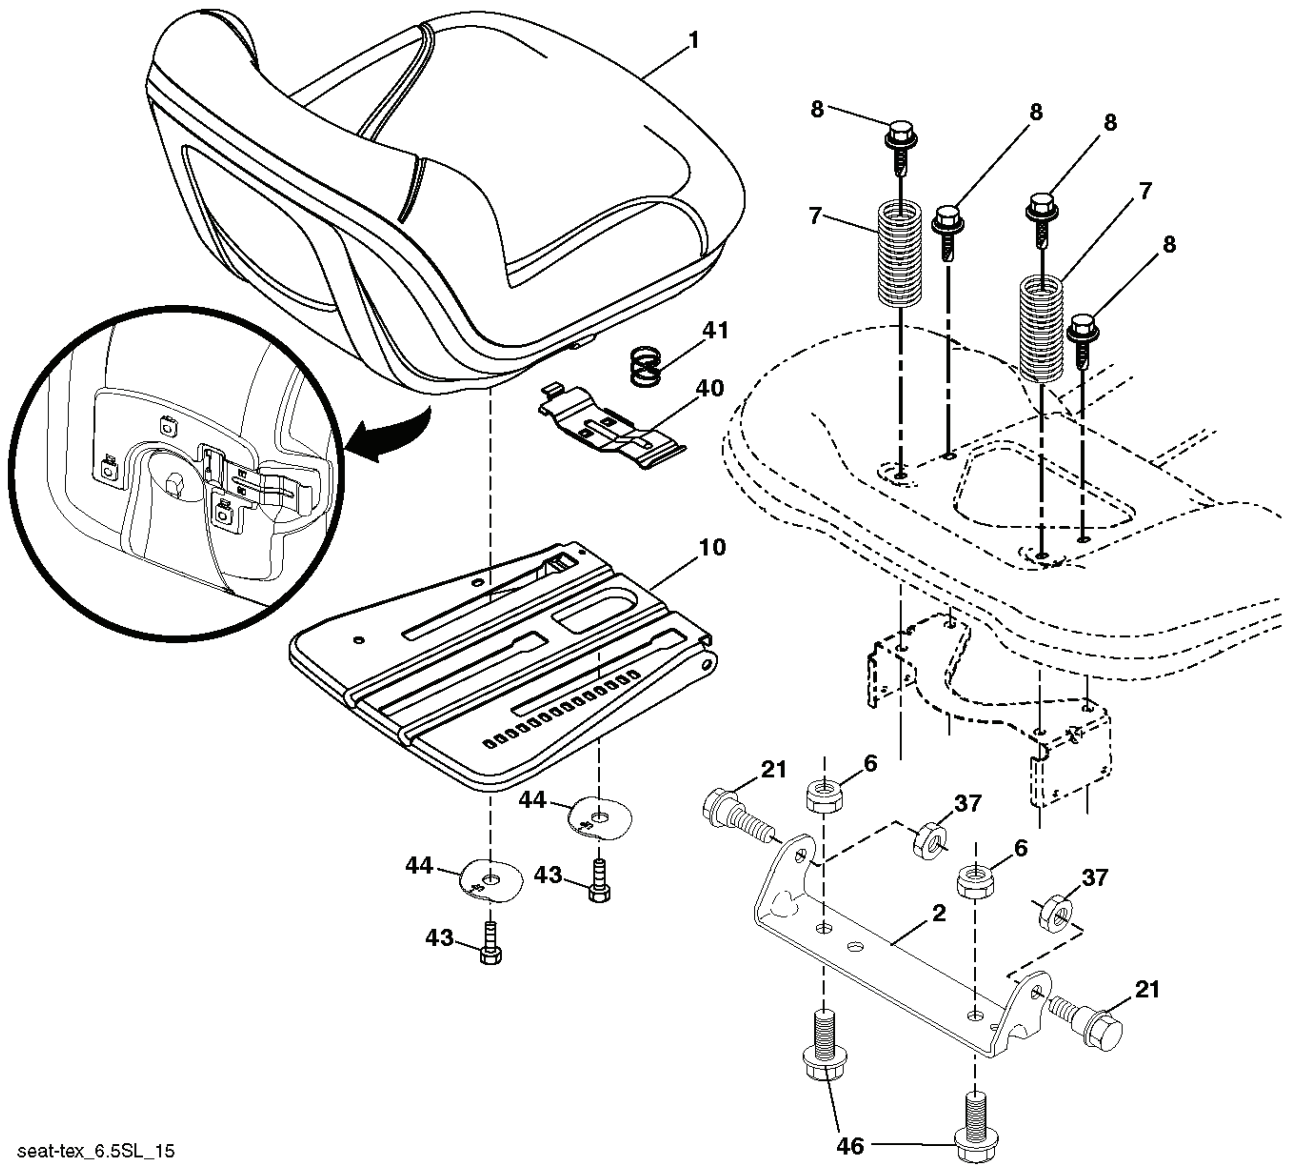

IGNITION SWITCH

POSITION	CIRCUIT	"MAKE"
OFF	M+G+A1	
RUN/OVERRIDE	B+A1	
RUN	B+A1	L+A2
START	B+S+A1	

CHASSIS HARNESS CONNECTOR (C1) (MATING SIDE)

DASH HARNESS CONNECTOR (C1) (MATING SIDE)

WIRING INSULATED CLIPS  
 NOTE: IF WIRING INSULATED CLIPS WERE REMOVED FOR SERVICING OF UNIT, THEY SHOULD BE RE-INSTALLED TO PROPERLY SECURE YOUR WIRING.

NON-REMOVABLE CONNECTIONS

REMOVABLE CONNECTIONS

seat-tex\_6.5SL\_15

---

REF.	PART NO.	DESCRIPTION	REMARK	QTY.	KIT
1	532439709	SEAT		1	
2	532180166	BRACKET		1	
6	873800600	NUT		1	
7	589483501	SPRING		1	
8	532171877	BOLT		1	
10	587232002	PLATE		1	
21	587907801	BOLT		1	
37	873800500	LOCK NUT		1	
40	532197661	HANDLE		1	
41	532198200	SPRING		1	
43	874760612	BOLT		1	
44	501051801	WASHER		1	
46	588090401	BOLT		1	