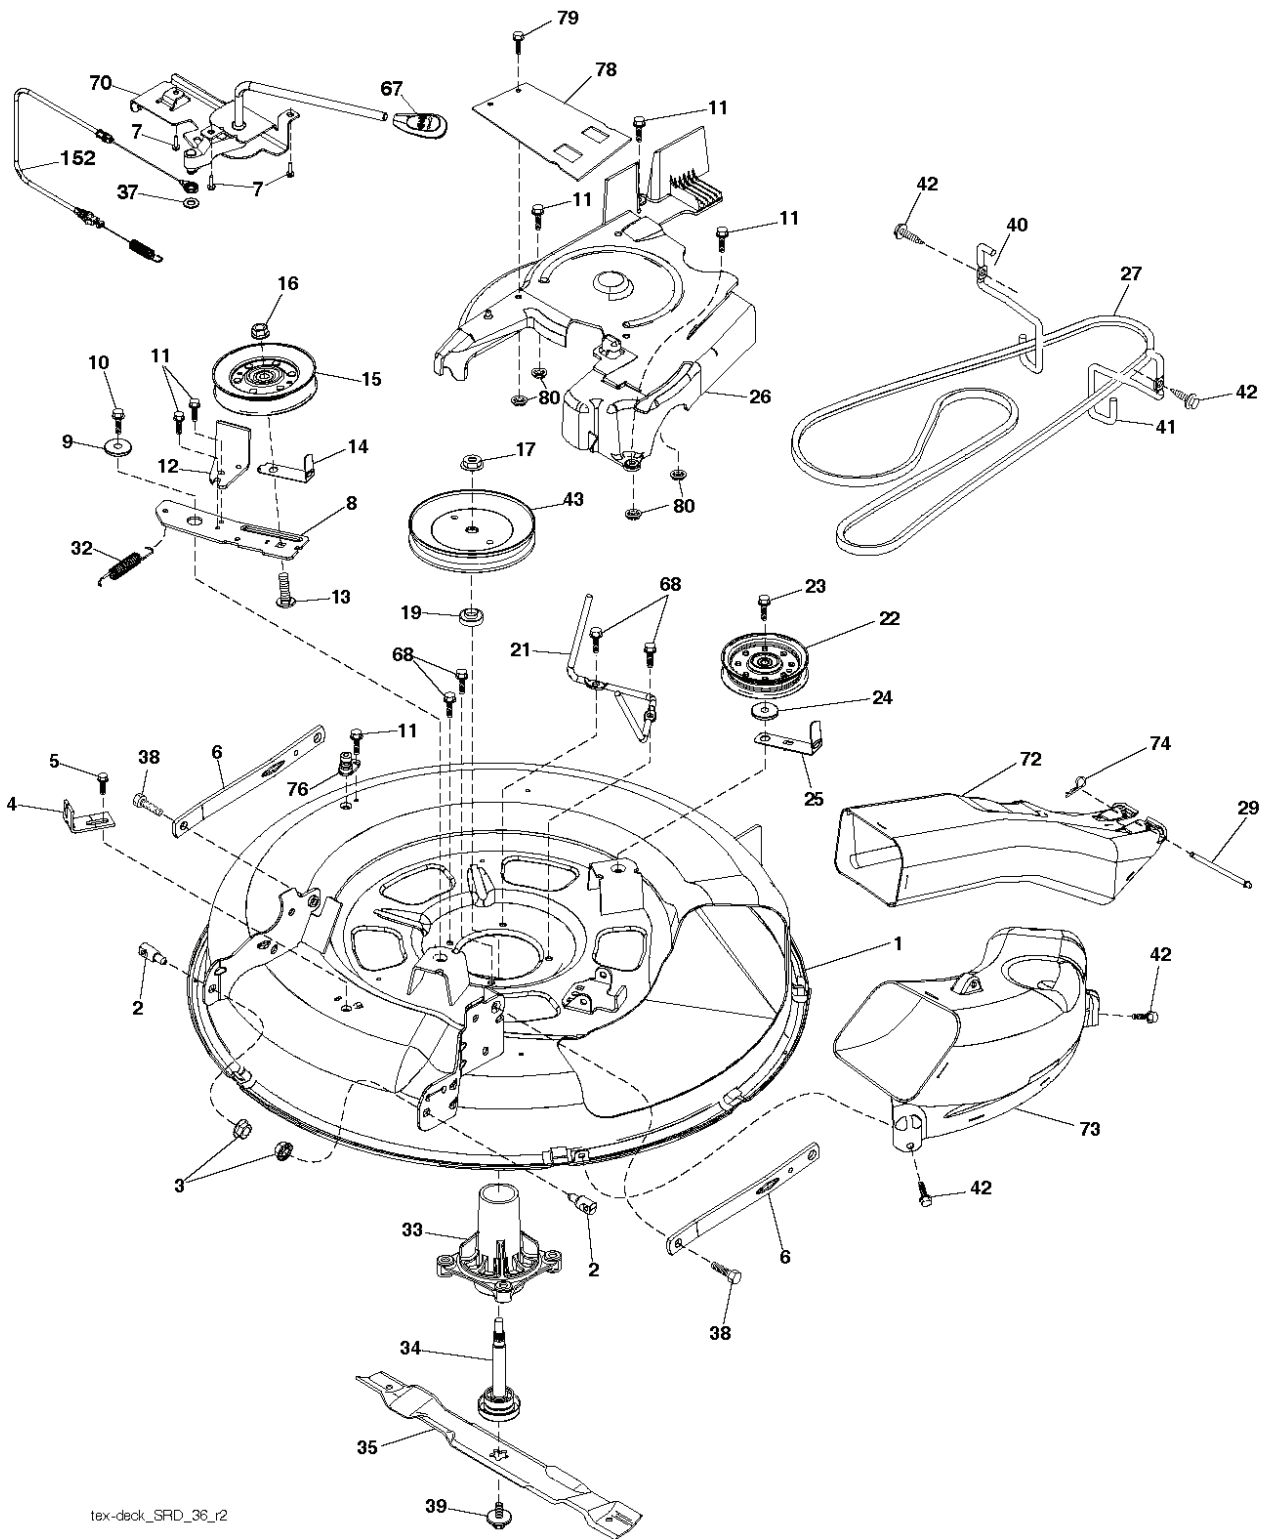

REF.	PART NO.	DESCRIPTION	REMARK	QTY.	KIT
--	532441076	CUTTING DECK		1	
1	532442048	CUTTING DECK		1	
2	532195161	STUD		1	
3	873900500	NUT		1	
4	532417645	BRACKET		1	
5	817000510	BOLT		1	
6	532418863	ARM		1	
7	532416358	SCREW		1	
8	532420252	ARM		1	
9	532199092	SPACER		1	
10	817000616	SCREW		1	
11	532137729	SCREW		1	
12	532199470	ARM		1	
13	872110612	BOLT		1	
14	532156085	BELT GUIDE		1	
15	532146763	PULLEY		1	
16	873900600	NUT		1	
17	532400234	NUT		1	
19	585323901	BEARING		1	
21	532416910	BELT GUARD		1	
22	532175820	PULLEY		1	
23	817490628	SCREW		1	
24	819132012	WASHER		1	
25	532420253	BELT GUARD		1	
26	532420255	COVER		1	
27	532419271	BELT		1	
29	532420895	HINGE PIN		1	
32	532401872	SPRING		1	
33	532187281	BEARING HOUSING		1	
34	587256501	SHAFT		1	
35	532419274	RIDE ON BLADE		1	
37	819131316	WASHER		1	
38	532196539	BOLT		1	
39	584309301	SCREW		1	
40	532419270	BELT GUARD		1	
41	532419265	BELT GUARD		1	
42	817000612	SCREW		1	
43	532416877	PULLEY		1	
67	532403012	HANDLE		1	
68	584953901	BOLT		1	
70	532401246	CLUTCH		1	
72	532417236	CHUTE		1	
73	532425274	CHUTE		1	
74	532124670	RETAINER RING		1	
76	532415598	HOSE COUPLING		1	
78	532422566	GUARD		1	
79	532142432	SCREW		1	
80	532423062	NUT		1	
152	532435111	CABLE		1	
--	587253301	MANDREL	Mandrel Assembly (Includes Housing, Shaft Assembly, And Bearing Only - Pulley/ Nut/Washer And Blade Bolt/ Washers Not Included)	1