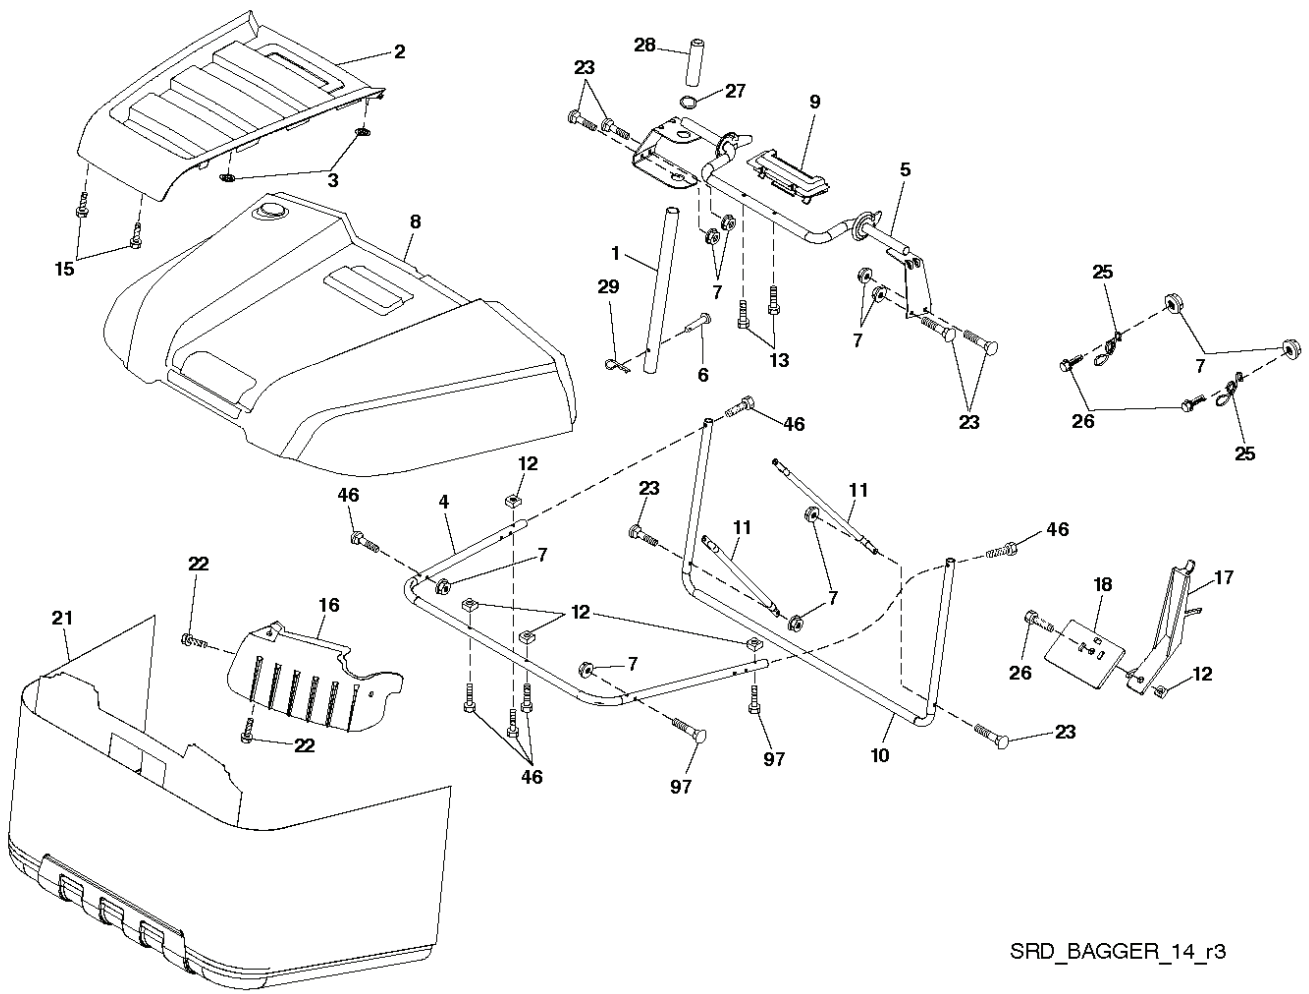

SRD_BAGGER_14_r3

REF.	PART NO.	DESCRIPTION	REMARK	QTY.	KIT
1	532428610	TUBE		1	
2	532441358	BAGGER		1	
3	532413808	NUT		1	
4	579785401	HANDLE ASSY		1	
5	532417632	FRAME		1	
6	532126875	RIVET		1	
7	532441261	COVER		1	
8	532425318	COVER		1	
9	532417629	INSERT		1	
10	532417190	FRAME		1	
11	532417188	SUPPORT		1	
12	532421793	NUT SQUARE		1	
13	532421780	SCREW		1	
15	532421801	SCREW		1	
16	532421566	DEFLECTOR		1	
17	532421749	LEVER		1	
18	532421750	BRACKET		1	
21	532429981	GRASSBAG		1	
22	532142432	SCREW		1	
23	872040410	BOLT		1	
25	532421614	SPRING		1	
26	817490412	SCREW		1	
27	532421262	GROMMET		1	
28	532165787	HANDLE		1	
29	532194208	PIN		1	
46	501406601	SCREW		1	
97	590105701	SCREW		1