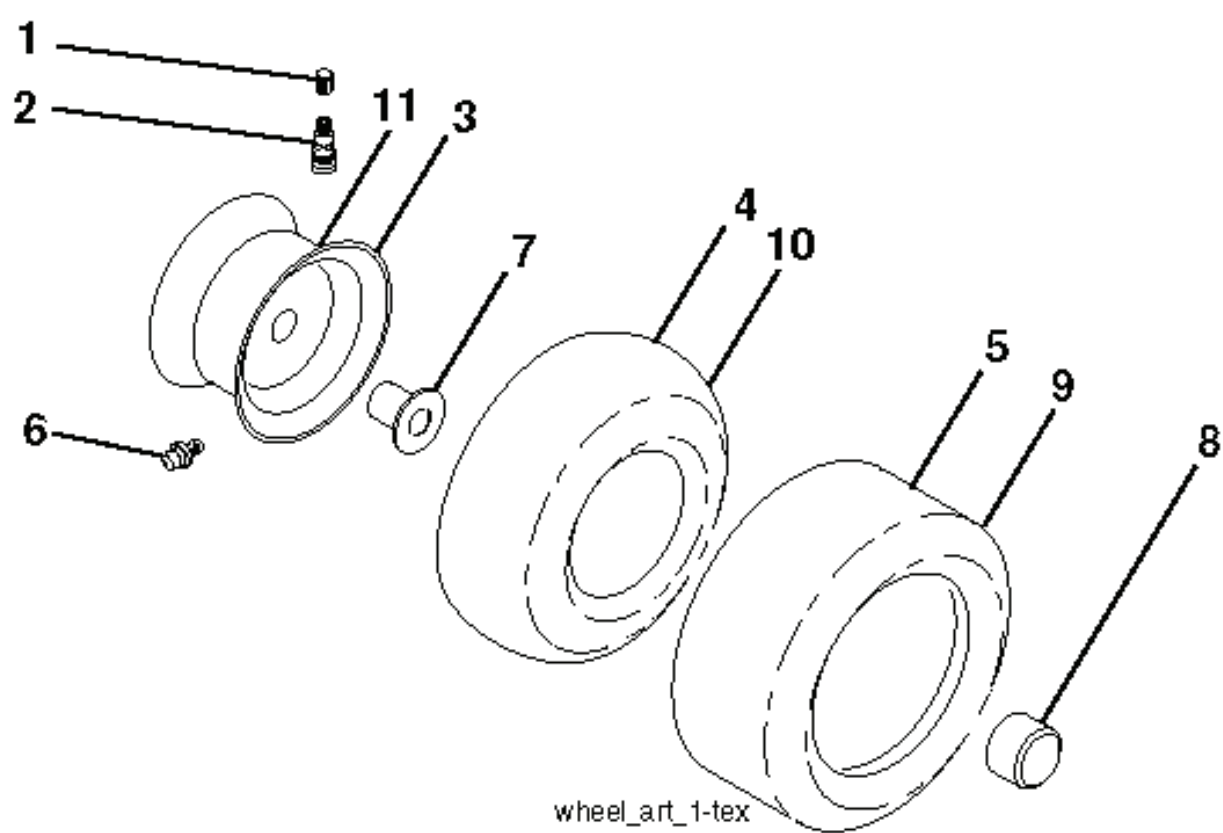

IGNITION SWITCH

POSITION	CIRCUIT	"MAKE"
OFF	M+G+A1	
RUN/OVERRIDE	B+A1	
RUN	B+A1	L+A2
START	B+S+A1	

CHASSIS HARNESS CONNECTOR (C1) (MATING SIDE)

DASH HARNESS CONNECTOR (C1) (MATING SIDE)

WIRING INSULATED CLIPS  
 NOTE: IF WIRING INSULATED CLIPS WERE REMOVED FOR SERVICING OF UNIT, THEY SHOULD BE RE-INSTALLED TO PROPERLY SECURE YOUR WIRING.

NON-REMOVABLE CONNECTIONS

REMOVABLE CONNECTIONS

seat-tex\_6.5SL\_15

---

REF.	PART NO.	DESCRIPTION	REMARK	QTY.	KIT
1	532439709	SEAT		1	
2	532180166	BRACKET		1	
6	873800600	NUT		1	
7	589483501	SPRING		1	
8	532171877	BOLT		1	
10	587232002	PLATE		1	
21	587907801	BOLT		1	
37	873800500	LOCK NUT		1	
40	532197661	HANDLE		1	
41	532198200	SPRING		1	
43	874760612	BOLT		1	
44	501051801	WASHER		1	
46	588090401	BOLT		1	

REF.	PART NO.	DESCRIPTION	REMARK	QTY.	KIT
1	532439997	STEERING WHEEL		1	
2	532418168	AXLE		1	
4	532416845	SPINDLE		1	
5	532416846	SPINDLE		1	
6	532124931	WASHER		1	
7	532121748	WASHER		1	
8	812000029	RETAINER RING		1	
9	532121232	HUB CAP		1	
13	532121749	WASHER		1	
14	539990118	WASHER		1	
15	873540600	NUT		1	
16	585869202	SHAFT		1	
19	532194729	PLATE		1	
20	532441425	COVER		1	
21	532186737	ADAPTER		1	
22	585029802	BEARING		1	
26	532439743	HUB CAP		1	
27	819211616	WASHER		1	
28	817000612	SCREW		1	
33	539990187	WASHER		1	
35	532194732	PLATE		1	
45	819113812	WASHER		1	
53	532188967	WASHER		1	
57	532407465	BRACKET		1	
58	532194747	BOLT		1	
59	532194748	WASHER		1	
60	873971000	NUT		1	
61	532194740	LINK		1	
62	532194741	LINK		1	
63	817000512	SCREW		1	
64	532199849	SPRING RETAINER		1	
66	871020748	BOLT		1	
67	532194737	BUSHING		1	
68	873900700	NUT		1	
69	532199162	WASHER		1	
70	532417065	BRACKET		1	
71	532190752	SHAFT		1	
72	532428982	BOLT		1	
74	532124937	BEARING COL. STRG.		1	
75	580683701	PINION		1	
76	580683601	SCREW		1	
119	532170165	BOLT		1	
122	532444962	CAP		1	