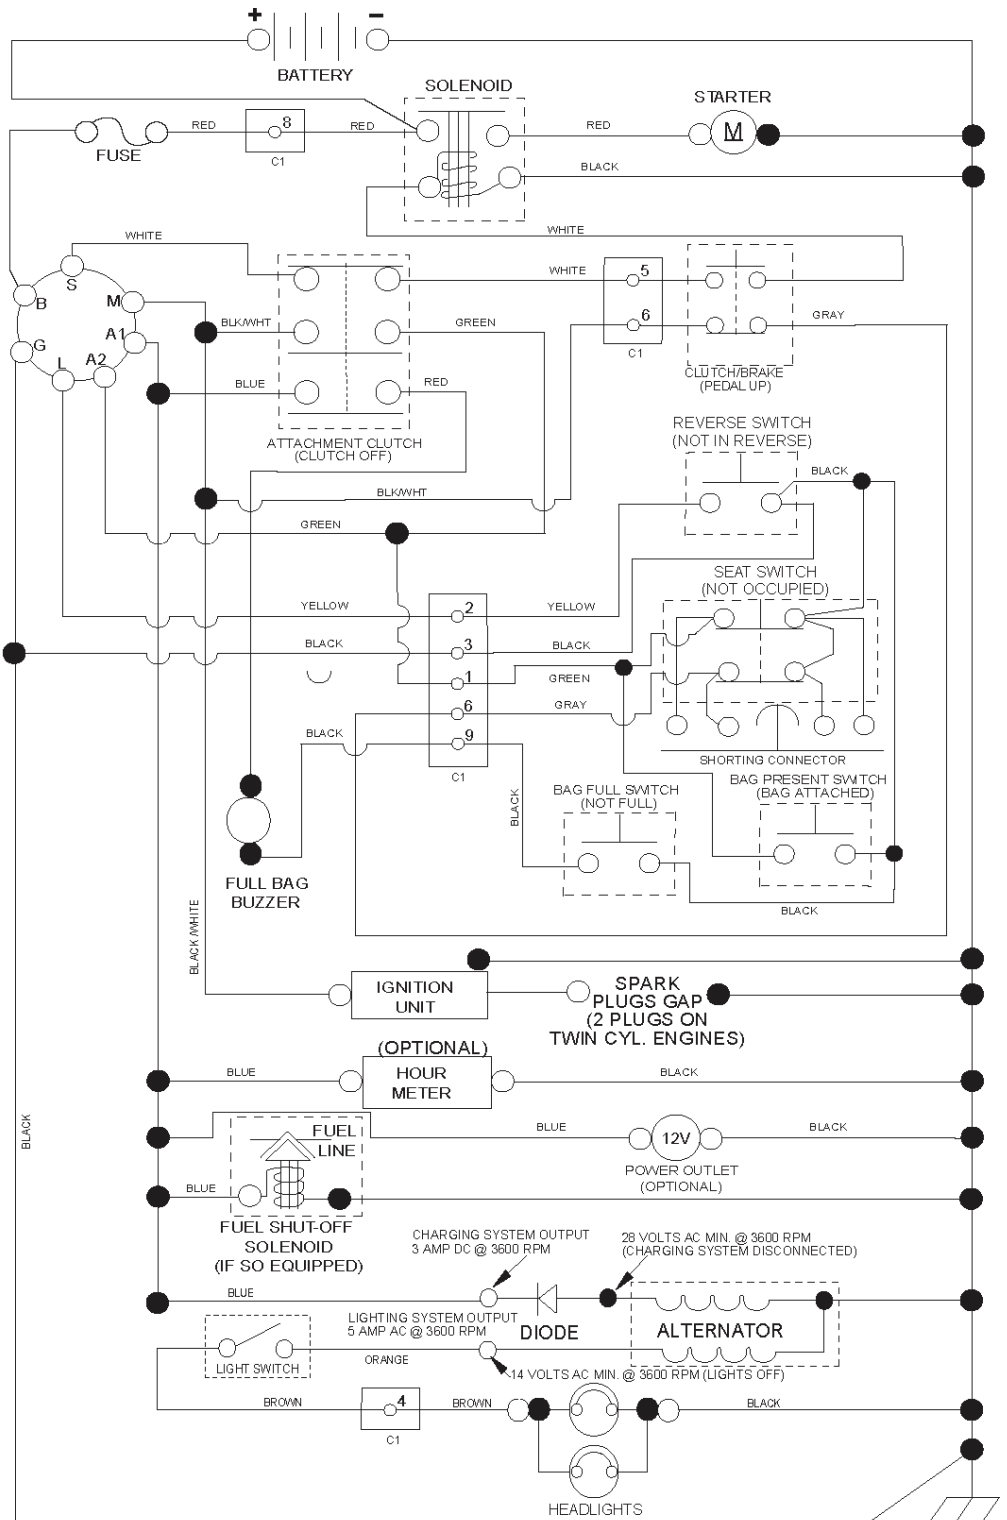

NOTE
YOUR TRACTOR IS EQUIPPED WITH A SPECIAL ALTERNATOR SYSTEM. THE LIGHTS ARE NOT CONNECTED TO THE BATTERY, BUT HAVE THEIR OWN ELECTRICAL SOURCE. BECAUSE OF THIS, THE BRIGHTNESS OF THE LIGHTS WILL CHANGE WITH ENGINE SPEED. AT IDLE THE LIGHTS WILL DIM. AS THE ENGINE SPEED IS INCREASED, THE LIGHTS WILL BECOME THEIR BRIGHTEST.