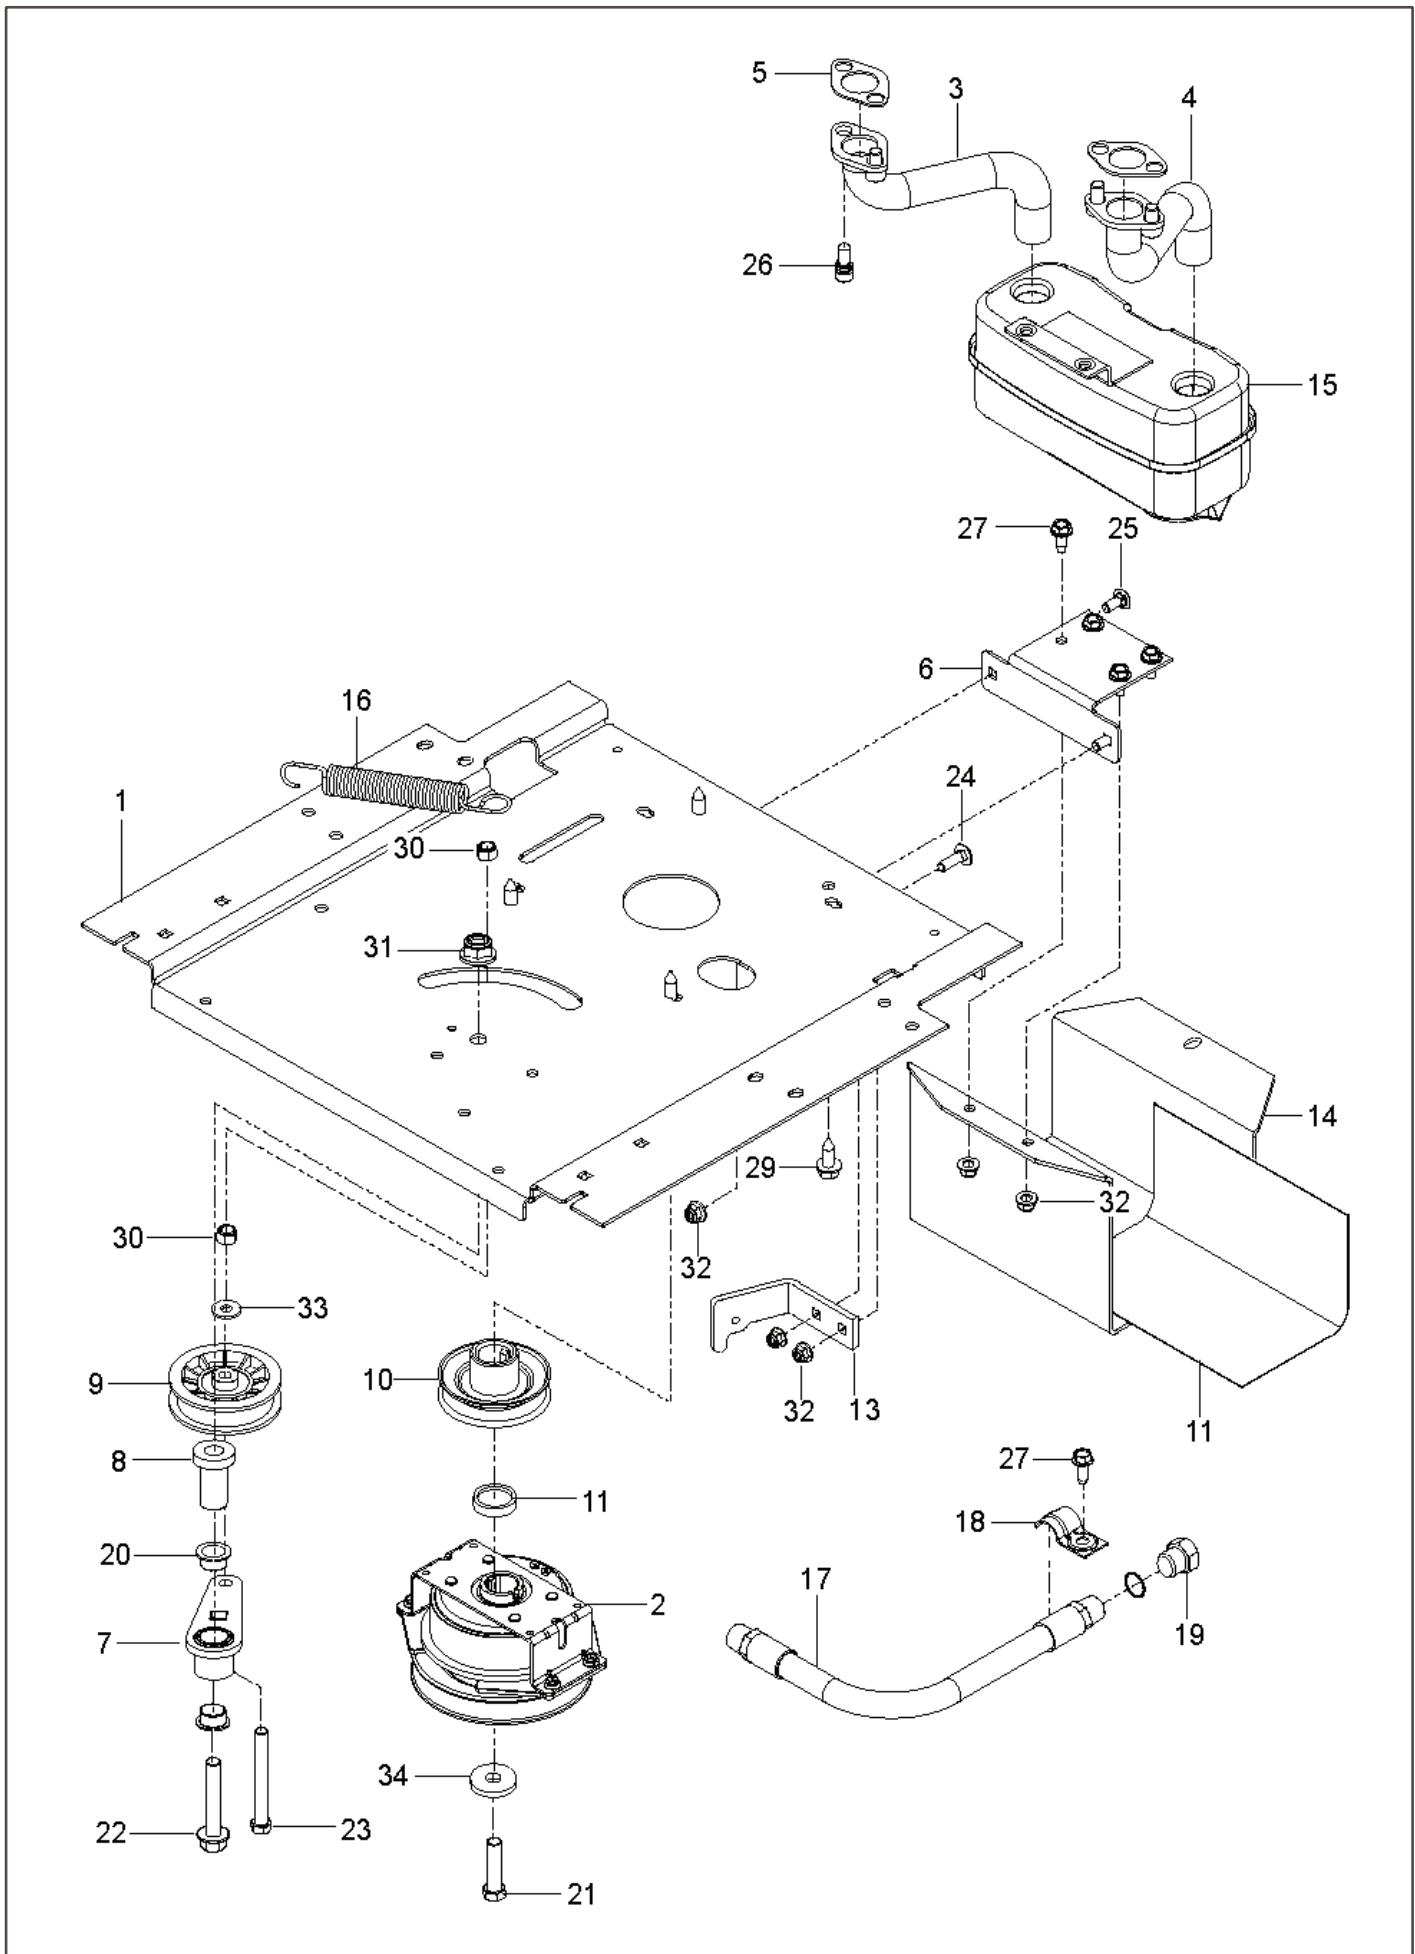

REF.	PART NO.	DESCRIPTION	REMARK	QTY.	KIT
1	588017102	PLATE		1	
2	587241601	CLUTCH		1	
3	583954801	TUBE		1	
4	583954501	TUBE		1	
5	586839901	GASKET		2	
6	581886702	BRACKET		1	
7	532448145	ARM		1	
8	582538901	SPINDLE		1	
9	539110311	PULLEY		1	
10	587537401	PULLEY		1	
11	587660101	SPACER		1	
12	539132859	HEAT SHIELD		1	
13	587633302	STOP		1	
14	587451202	GUARD		1	
15	539131604	MUFFLER ASSY		1	
16	532196105	SPRING		1	
17	584825501	HOSE ASSY		1	
18	539101363	CLAMP		1	
19	585807101	PLUG		1	
20	501603701	BEARING		2	
21	581332803	BOLT		1	
22	582539501	BOLT		1	
23	874520656	BOLT		1	
24	539990208	SCREW		2	
25	539990316	BOLT		1	
26	532192334	SCREW		4	
27	817490512	SCREW		4	
28	817490410	SCREW		1	
29	817120616	SCREW		4	
30	539976979	NUT		2	
31	521991101	NUT		1	
32	539112899	NUT, 5/16-18, NYLOC		5	
33	539990692	WASHER		2	
34	532126197	WASHER		1	
	000000000	W/O DESCRIPTION	Engine, Kohler KT745 26 HP. For engine replacement parts, see a Kohler dealer.	1