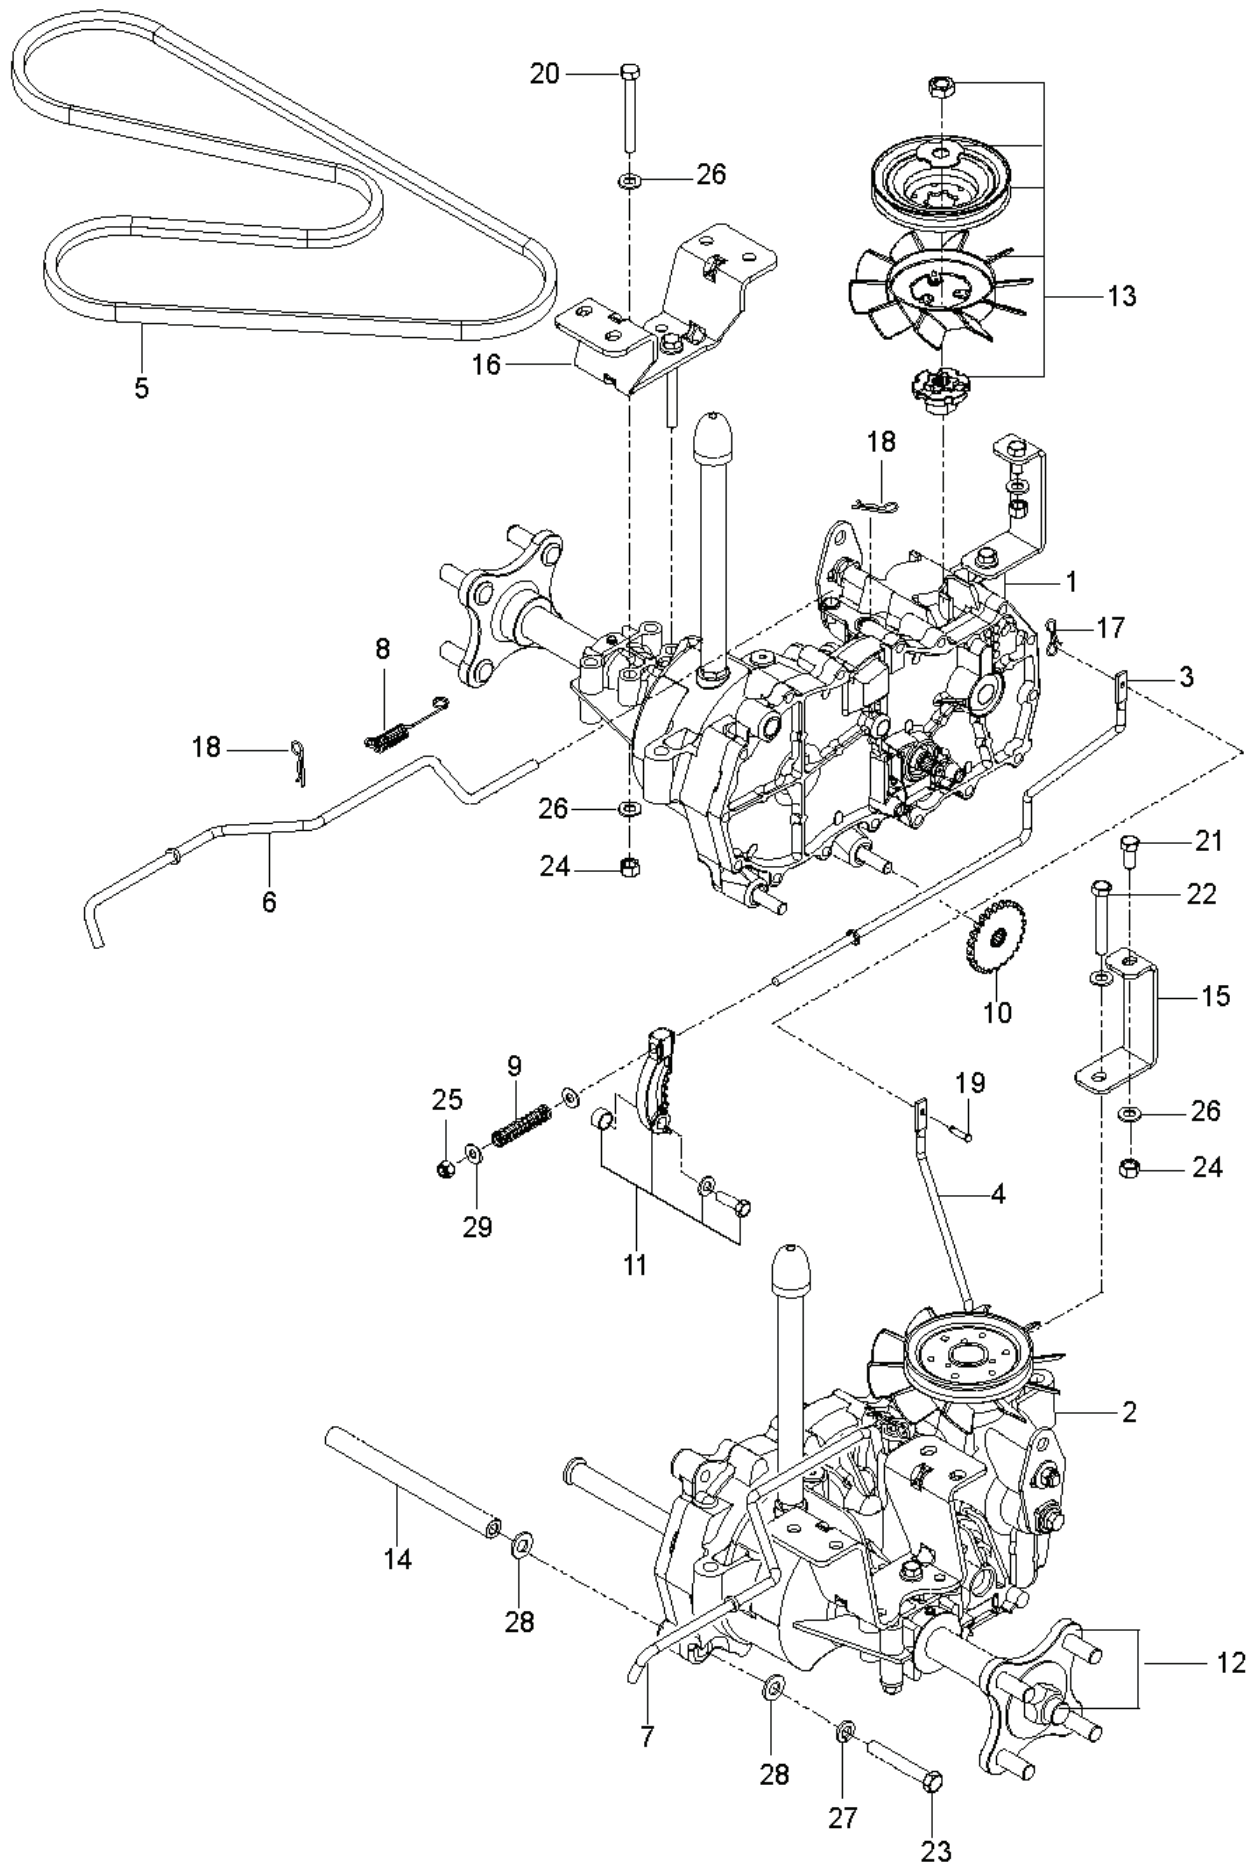

Z 242F, 967844702-00, 2018-01

SPARE PARTS LIST

REF.	PART NO.	DESCRIPTION	REMARK	QTY.	KIT
1	585039802	GUARD		1	
2	589283302	FRAME TUBE		1	
3	589283402	FRAME TUBE		1	
4	584991002	TUBE		1	
5	522842902	PLATE	W/ SFTY DECALS	1	
6	585522401	FRONT COVER		1	
7	585523004	SUPPORT		1	
8	585989301	BUMPER		7	
9	585523104	CROSS MEMBER		1	
10	585523204	SKID PLATE		1	
11	585331602	COVER		1	
12	585331502	COVER		1	
13	539104411	KNOB		1	
14	585474302	BRACKET		2	
15	585523604	SUPPORT		1	
16	580501302	BRACKET		2	
17	585523404	SUPPORT		1	
18	817000510	BOLT		4	
19	532416358	SCREW		6	
20	874780536	BOLT		8	
21	874780544	BOLT		5	
22	874780648	BOLT		8	
23	585940001	BOLT		2	
24	577117701	SCREW		4	
25	586654301	BOLT		2	
26	586881101	BOLT		2	
27	539112899	NUT, 5/16-18, NYLOC		9	
28	521996501	NUT		14	
29	585938101	NUT		2	
30	873900500	NUT		2	
31	819111116	WASHER		6	
32	532423063	WASHER		1	

REF.	PART NO.	DESCRIPTION	REMARK	QTY.	KIT
1	510375601	TRANSMISSION		1	
2	510375602	TRANSMISSION		1	
3	574030501	LINKAGE		1	
4	574030502	LINKAGE		1	
5	539110411	BELT		1	
6	585474401	ROD		1	
7	585474501	ROD		1	
8	586665101	SPRING		2	
9	539110342	SPRING		2	
10	539120080	DISC		2	
11	539120079	ARM		2	
12	575507001	KIT		1	
13	501403602	TRANSMISSION KIT		2	
14	510184104	SPACING TUBE		2	
15	580806502	SUPPORT		2	
16	580806602	BRACKET		2	
17	587225301	PIN		1	
18	539976988	PIN		4	
19	587115301	PEN		1	
20	874780544	BOLT		4	
21	539976934	SCREW		2	
22	874780536	BOLT		2	
23	539990637	SCREW		4	
24	873800500	LOCK NUT		8	
25	539976978	NUT		2	
26	819111116	WASHER		16	
27	539990118	WASHER		4	
28	819131316	WASHER		8	
29	819091016	WASHER		4	