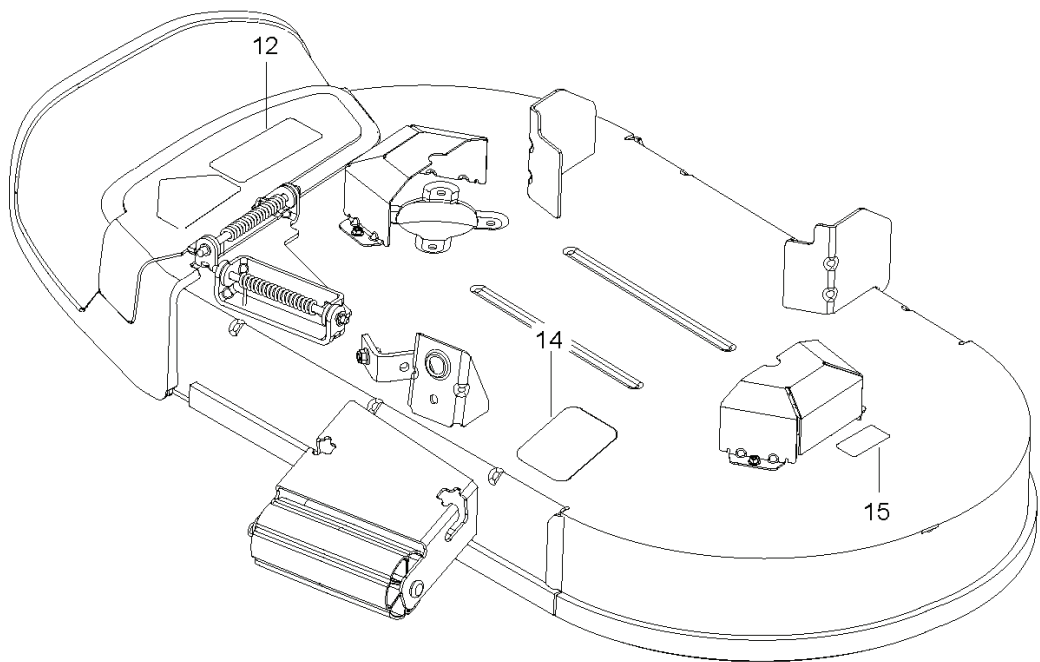

REF.	PART NO.	DESCRIPTION	REMARK	QTY.	KIT
1	587595601	DECAL	MOTION_BRAKE_LEFT	1	
2	587595501	DECAL	MOTION_BRAKE_RIGHT	1	
3	587769201	DECAL	Z242F	2	
4	539105745	DECAL	BATTERY WARNING	1	
5	532428677	DECAL		1	
6	539108385	DECAL		1	
7	539108386	DECAL	EXIT MOWER	1	
8	539109897	DECAL		1	
9	590485501	DECAL		1	
10	532423829	DECAL		1	
11	588035101	DECAL		1	
12	586978801	DECAL		1	
13	577469001	DECAL		2	
14	510240201	DECAL		1	
15	589357901	DECAL		2	
16	591357301	DECAL		1	
17	587000701	PAD		1