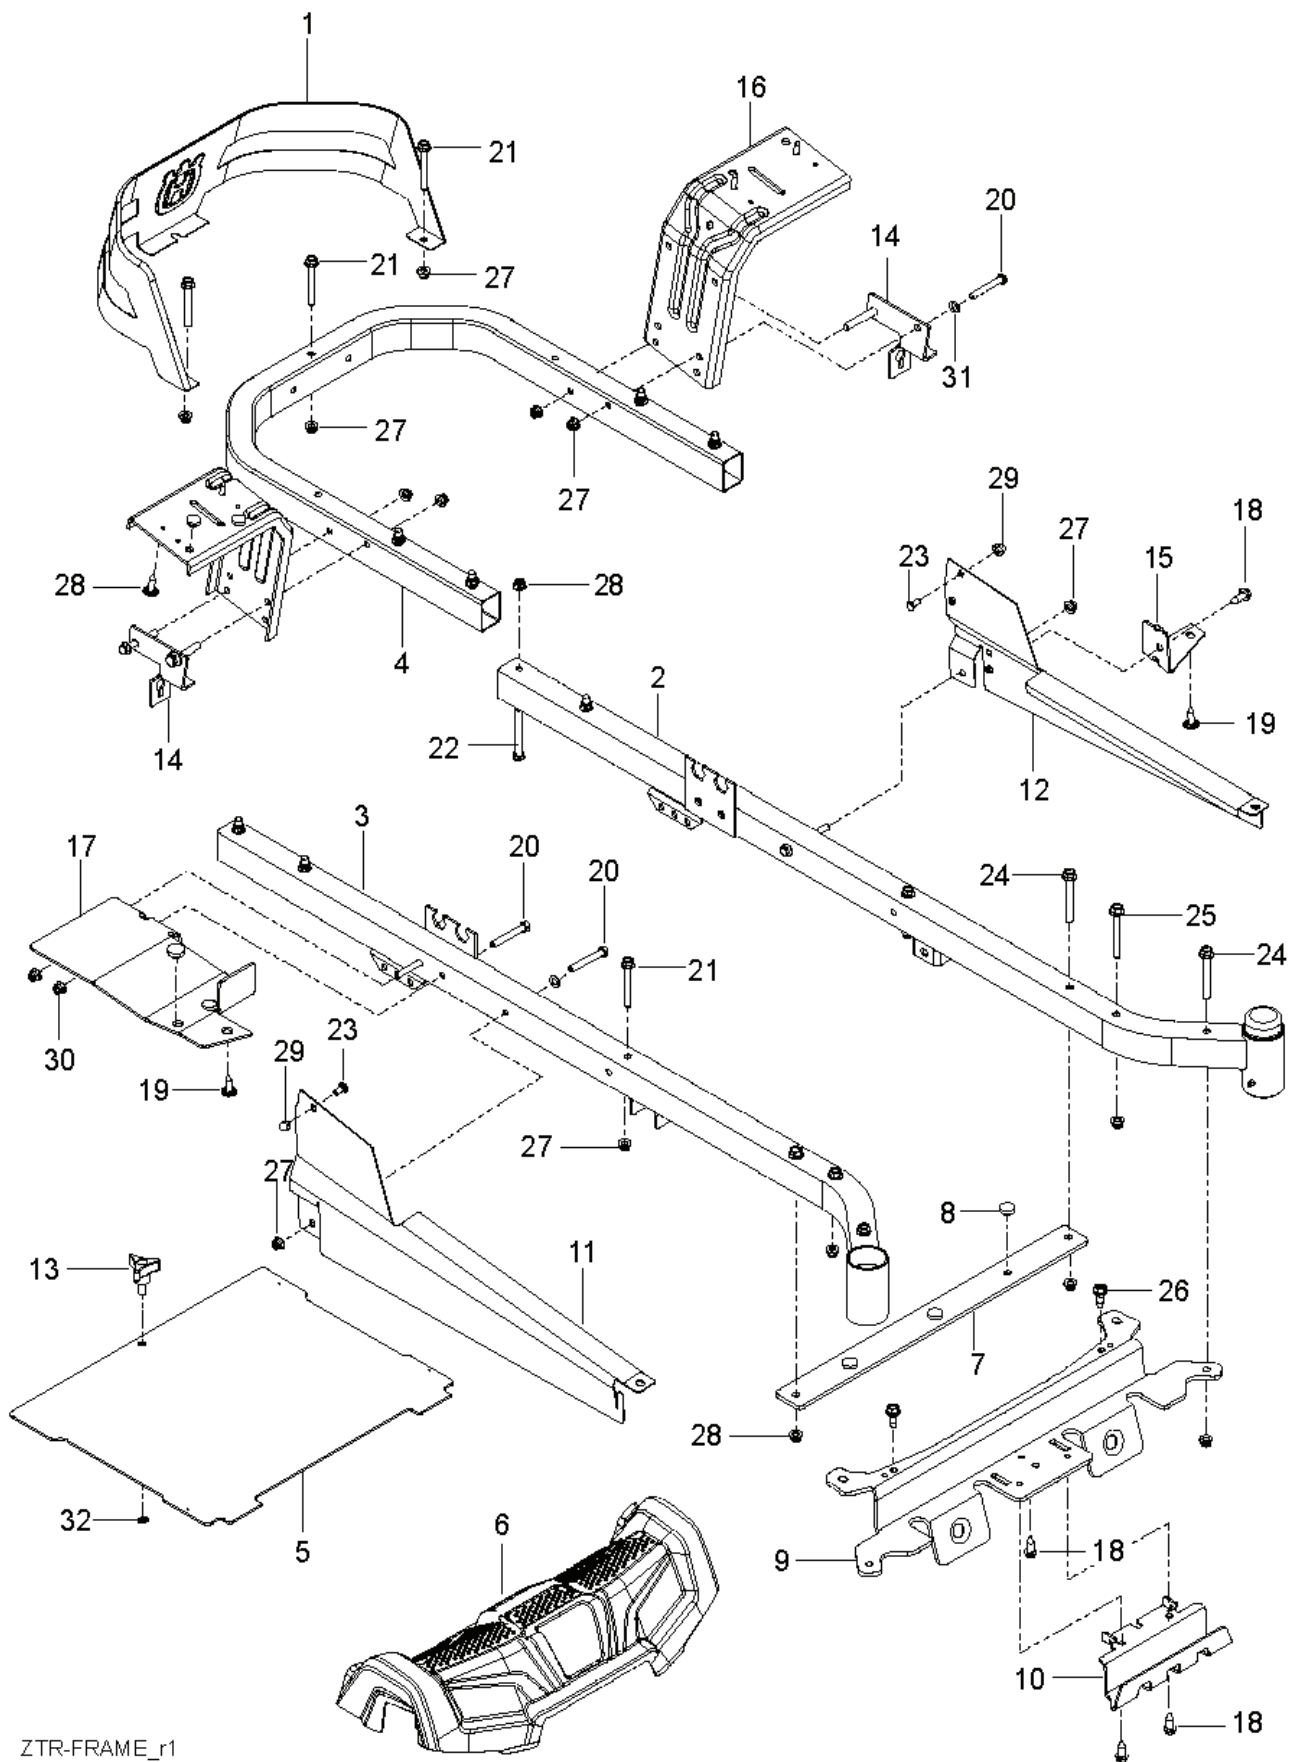

Z 242F, 967844702-00, 2018-01

SPARE PARTS LIST

REF.	PART NO.	DESCRIPTION	REMARK	QTY.	KIT
1	585039802	GUARD		1	
2	589283302	FRAME TUBE		1	
3	589283402	FRAME TUBE		1	
4	584991002	TUBE		1	
5	522842902	PLATE	W/ SFTY DECALS	1	
6	585522401	FRONT COVER		1	
7	585523004	SUPPORT		1	
8	585989301	BUMPER		7	
9	585523104	CROSS MEMBER		1	
10	585523204	SKID PLATE		1	
11	585331602	COVER		1	
12	585331502	COVER		1	
13	539104411	KNOB		1	
14	585474302	BRACKET		2	
15	585523604	SUPPORT		1	
16	580501302	BRACKET		2	
17	585523404	SUPPORT		1	
18	817000510	BOLT		4	
19	532416358	SCREW		6	
20	874780536	BOLT		8	
21	874780544	BOLT		5	
22	874780648	BOLT		8	
23	585940001	BOLT		2	
24	577117701	SCREW		4	
25	586654301	BOLT		2	
26	586881101	BOLT		2	
27	539112899	NUT, 5/16-18, NYLOC		9	
28	521996501	NUT		14	
29	585938101	NUT		2	
30	873900500	NUT		2	
31	819111116	WASHER		6	
32	532423063	WASHER		1	

REF.	PART NO.	DESCRIPTION	REMARK	QTY.	KIT
1	510375601	TRANSMISSION		1	
2	510375602	TRANSMISSION		1	
3	574030501	LINKAGE		1	
4	574030502	LINKAGE		1	
5	539110411	BELT		1	
6	585474401	ROD		1	
7	585474501	ROD		1	
8	586665101	SPRING		2	
9	539110342	SPRING		2	
10	539120080	DISC		2	
11	539120079	ARM		2	
12	575507001	KIT		1	
13	501403602	TRANSMISSION KIT		2	
14	510184104	SPACING TUBE		2	
15	580806502	SUPPORT		2	
16	580806602	BRACKET		2	
17	587225301	PIN		1	
18	539976988	PIN		4	
19	587115301	PEN		1	
20	874780544	BOLT		4	
21	539976934	SCREW		2	
22	874780536	BOLT		2	
23	539990637	SCREW		4	
24	873800500	LOCK NUT		8	
25	539976978	NUT		2	
26	819111116	WASHER		16	
27	539990118	WASHER		4	
28	819131316	WASHER		8	
29	819091016	WASHER		4	