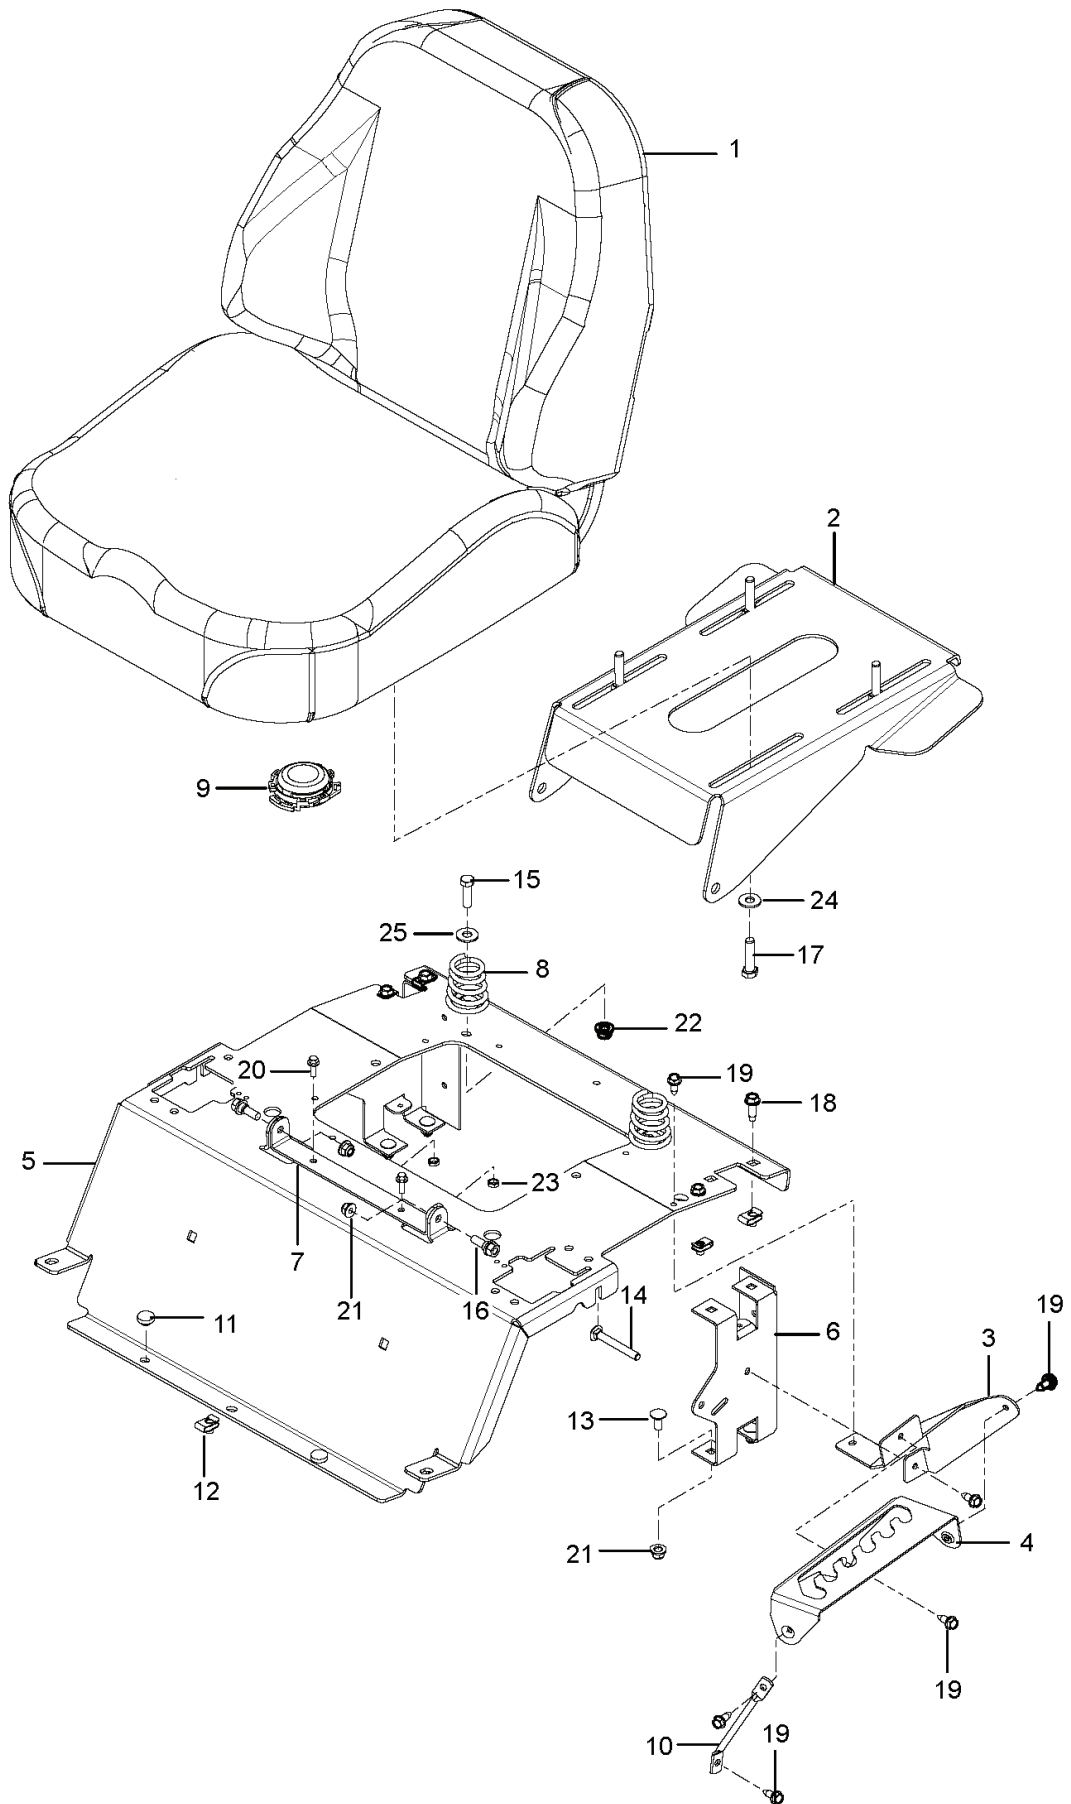

REF.	PART NO.	DESCRIPTION	REMARK	QTY.	KIT
1	590873408	SEAT		1	8
2	590856002	PAN		1	
3	586220802	SUPPORT PLATE		1	
4	586221202	PLATE		1	
5	589761206	PLATE		1	
6	580308202	SUPPORT		2	
7	590899903	BRACKET		1	
8	589483501	SPRING		2	
9	532401545	SWITCH		1	
10	586428601	SUPPORT LEG		1	
11	585989301	BUMPER		2	
12	539104763	CLIP		5	
13	539990316	BOLT		4	
14	510422701	SCREW		2	
15	874780620	BOLT		2	
16	532169612	SCREW		2	
17	874780520	BOLT		4	
18	817490512	SCREW		4	
19	817000510	BOLT		6	
20	589028501	SCREW		1	
21	539112899	NUT, 5/16-18, NYLOC		4	
22	521996501	NUT		2	
23	873350400	NUT		2	
24	819111116	WASHER		4	
25	819141614	WASHER		2	
	590873402	SEAT	ARM REST KIT - NOT SHOWN	1