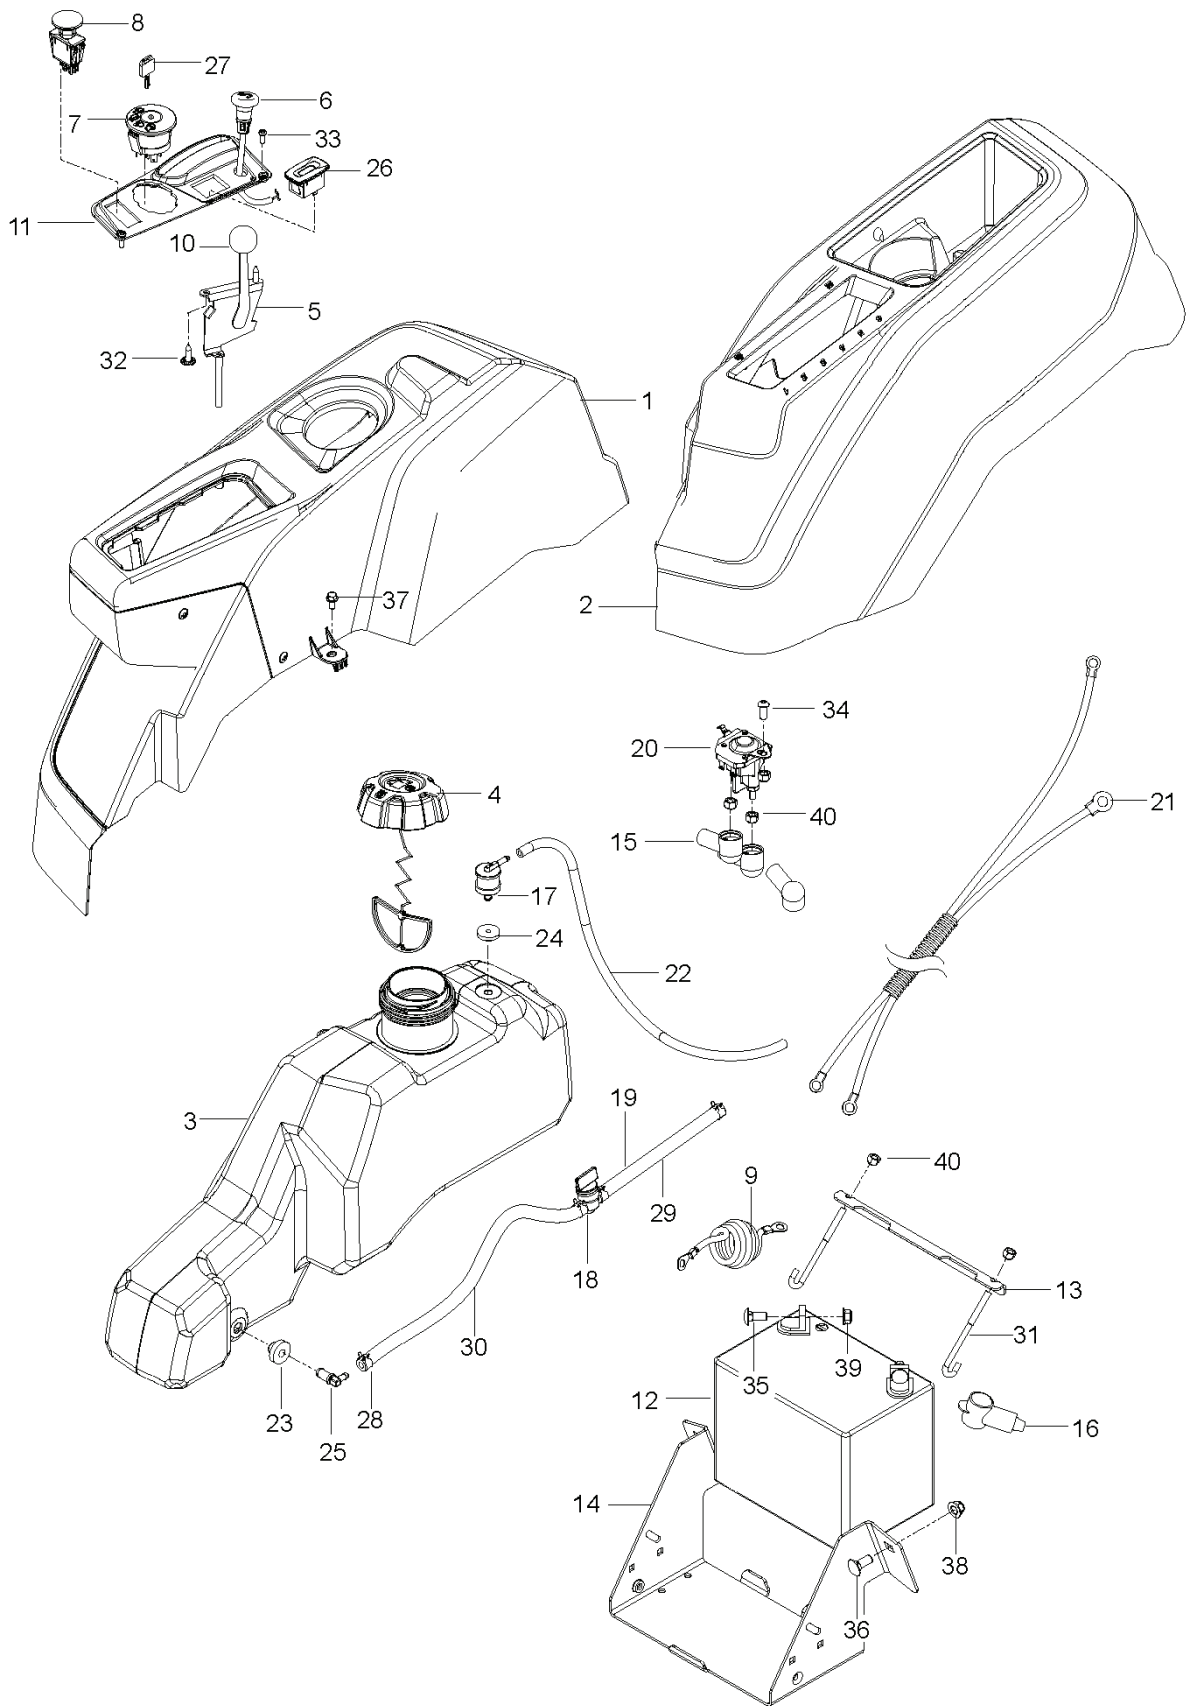

Z 242F, 967844702-00, 2018-01

SPARE PARTS LIST

REF.	PART NO.	DESCRIPTION	REMARK	QTY.	KIT
1	585039802	GUARD		1	
2	589283302	FRAME TUBE		1	
3	589283402	FRAME TUBE		1	
4	584991002	TUBE		1	
5	522842902	PLATE	W/ SFTY DECALS	1	
6	585522401	FRONT COVER		1	
7	585523004	SUPPORT		1	
8	585989301	BUMPER		7	
9	585523104	CROSS MEMBER		1	
10	585523204	SKID PLATE		1	
11	585331602	COVER		1	
12	585331502	COVER		1	
13	539104411	KNOB		1	
14	585474302	BRACKET		2	
15	585523604	SUPPORT		1	
16	580501302	BRACKET		2	
17	585523404	SUPPORT		1	
18	817000510	BOLT		4	
19	532416358	SCREW		6	
20	874780536	BOLT		8	
21	874780544	BOLT		5	
22	874780648	BOLT		8	
23	585940001	BOLT		2	
24	577117701	SCREW		4	
25	586654301	BOLT		2	
26	586881101	BOLT		2	
27	539112899	NUT, 5/16-18, NYLOC		9	
28	521996501	NUT		14	
29	585938101	NUT		2	
30	873900500	NUT		2	
31	819111116	WASHER		6	
32	532423063	WASHER		1	

REF.	PART NO.	DESCRIPTION	REMARK	QTY.	KIT
1	510375601	TRANSMISSION		1	
2	510375602	TRANSMISSION		1	
3	574030501	LINKAGE		1	
4	574030502	LINKAGE		1	
5	539110411	BELT		1	
6	585474401	ROD		1	
7	585474501	ROD		1	
8	586665101	SPRING		2	
9	539110342	SPRING		2	
10	539120080	DISC		2	
11	539120079	ARM		2	
12	575507001	KIT		1	
13	501403602	TRANSMISSION KIT		2	
14	510184104	SPACING TUBE		2	
15	580806502	SUPPORT		2	
16	580806602	BRACKET		2	
17	587225301	PIN		1	
18	539976988	PIN		4	
19	587115301	PEN		1	
20	874780544	BOLT		4	
21	539976934	SCREW		2	
22	874780536	BOLT		2	
23	539990637	SCREW		4	
24	873800500	LOCK NUT		8	
25	539976978	NUT		2	
26	819111116	WASHER		16	
27	539990118	WASHER		4	
28	819131316	WASHER		8	
29	819091016	WASHER		4	