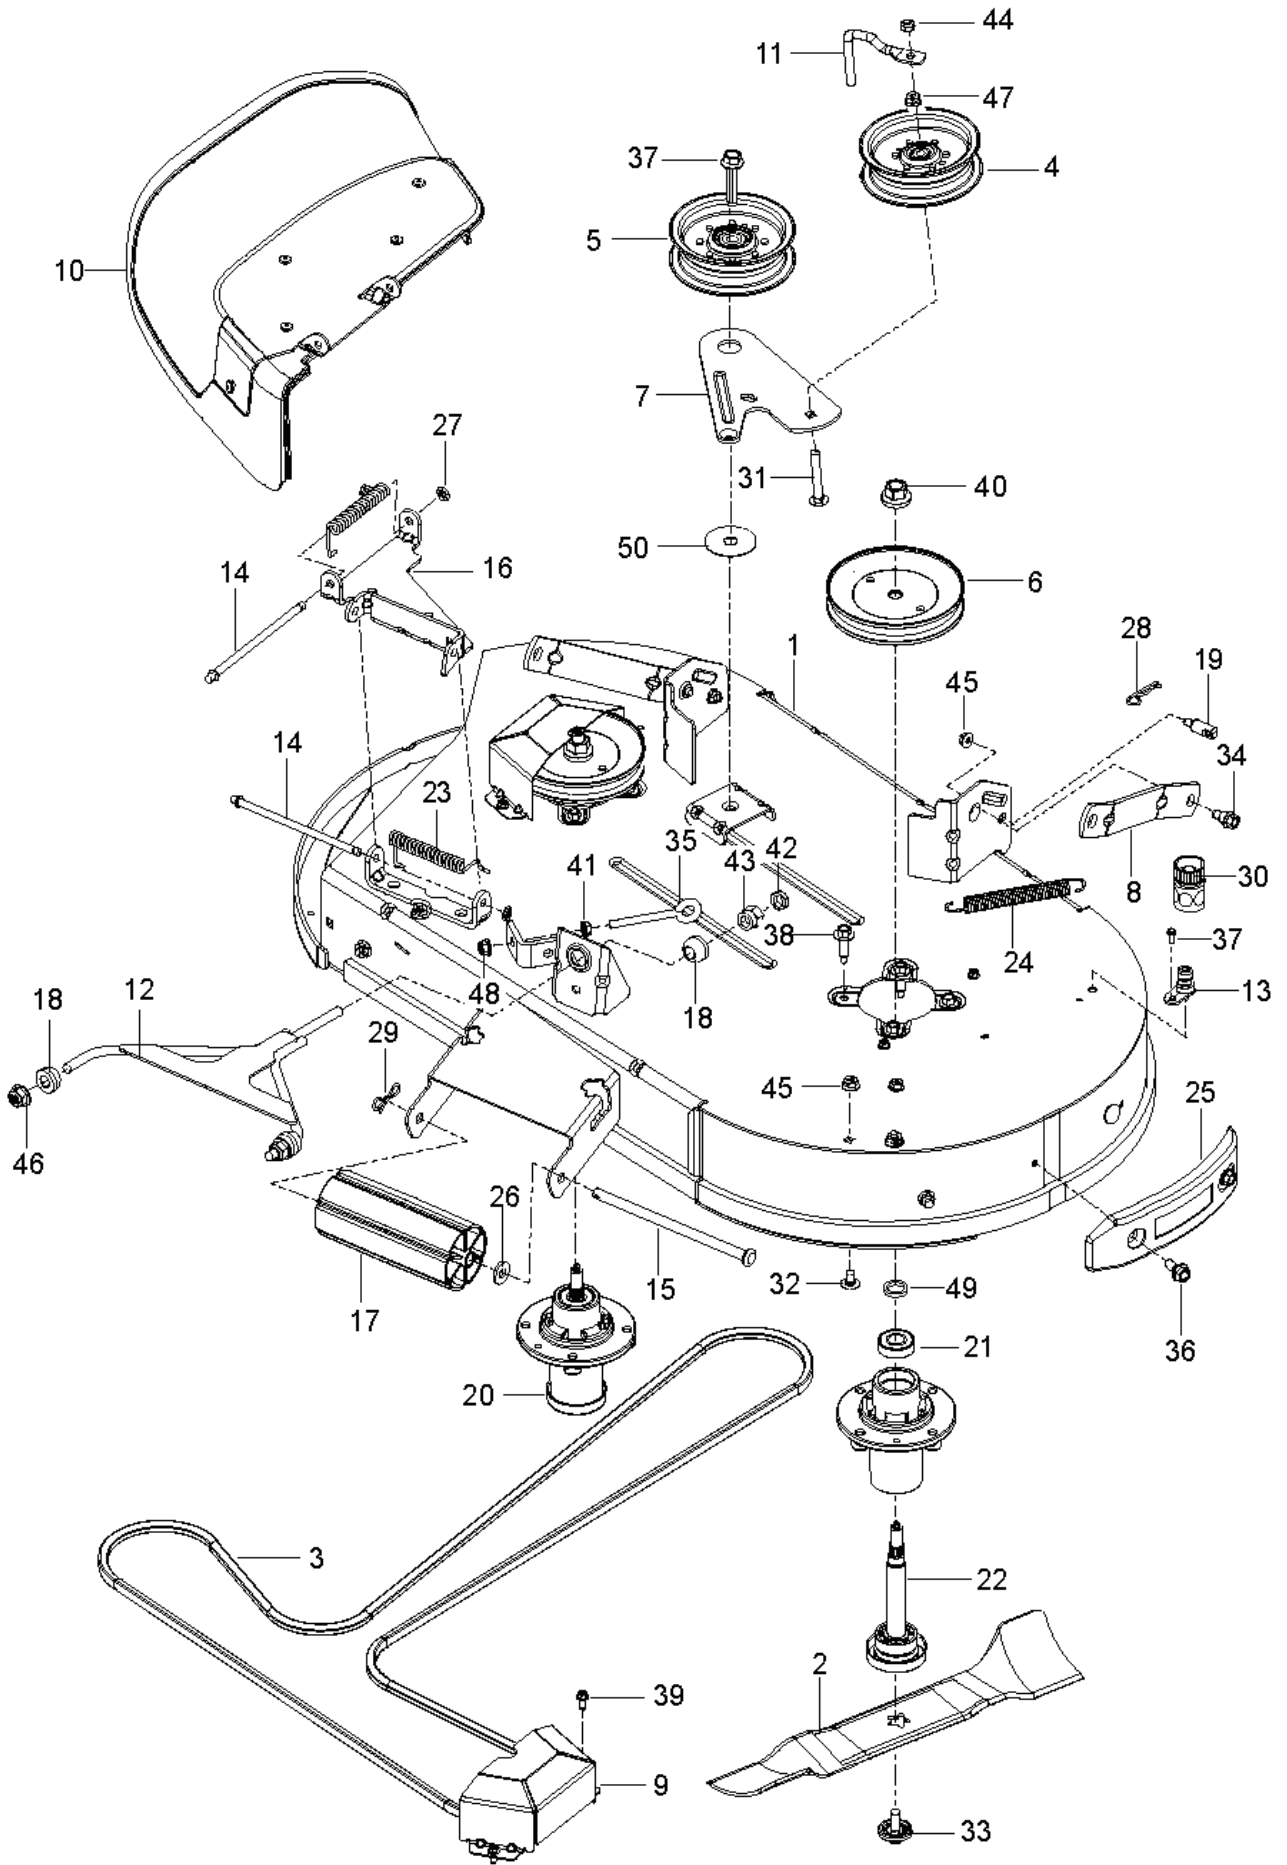

REF.	PART NO.	DESCRIPTION	REMARK	QTY.	KIT
1	582877602	HOUSING		1	
2	586918101	BLADE		2	
3	587270001	BELT		1	
4	532196106	PULLEY		1	
5	532196104	PULLEY		1	
6	532199791	PULLEY		2	
7	586874002	ARM		1	
8	587140502	ARM		2	
9	586936805	COVER	GREY	2	
10	587305701	DEFLECTOR		1	
11	532198468	BELT GUIDE		1	
12	588610902	LINK		1	
13	532415598	HOSE COUPLING		1	
14	532131491	SHAFT		2	
15	532179127	ROD ROLLER NOSE		1	
16	586918002	BRACKET		1	
17	532176066	ROLLER		1	
18	593842101	BUSHING		3	
19	532195161	STUD		2	
20	539131898	SPINDLE		2	21, 22
21	532110485	BEARING		2	
22	532187291	SHAFT		2	
23	587354701	SPRING		2	
24	532197251	SPRING		1	
25	582683201	BUMPER		1	
26	582360501	BUSHING		2	
27	532110452	NUT		2	
28	539976989	SPLIT PIN		2	
29	532194208	PIN		1	
30	532416405	COUPLING		1	
31	539128101	BOLT		1	
32	539990799	BOLT		3	
33	532193003	SCREW		2	
34	532196539	BOLT		2	
35	539115574	EYE BOLT		1	
36	532170165	BOLT		2	
37	588438301	SCREW		1	
38	584953901	BOLT		8	
39	532137729	SCREW		4	
40	532400234	NUT		2	
41	539990585	NUT		1	
42	873360700	NUT		1	
43	532175994	NUT		1	
44	873900600	NUT		1	
45	873900500	NUT		2	
46	539119124	NUT		2	
47	873680600	NUT		1	
48	539112899	NUT, 5/16-18, NYLOC		1	
49	532187690	WASHER		2	
50	532178515	WASHER		1