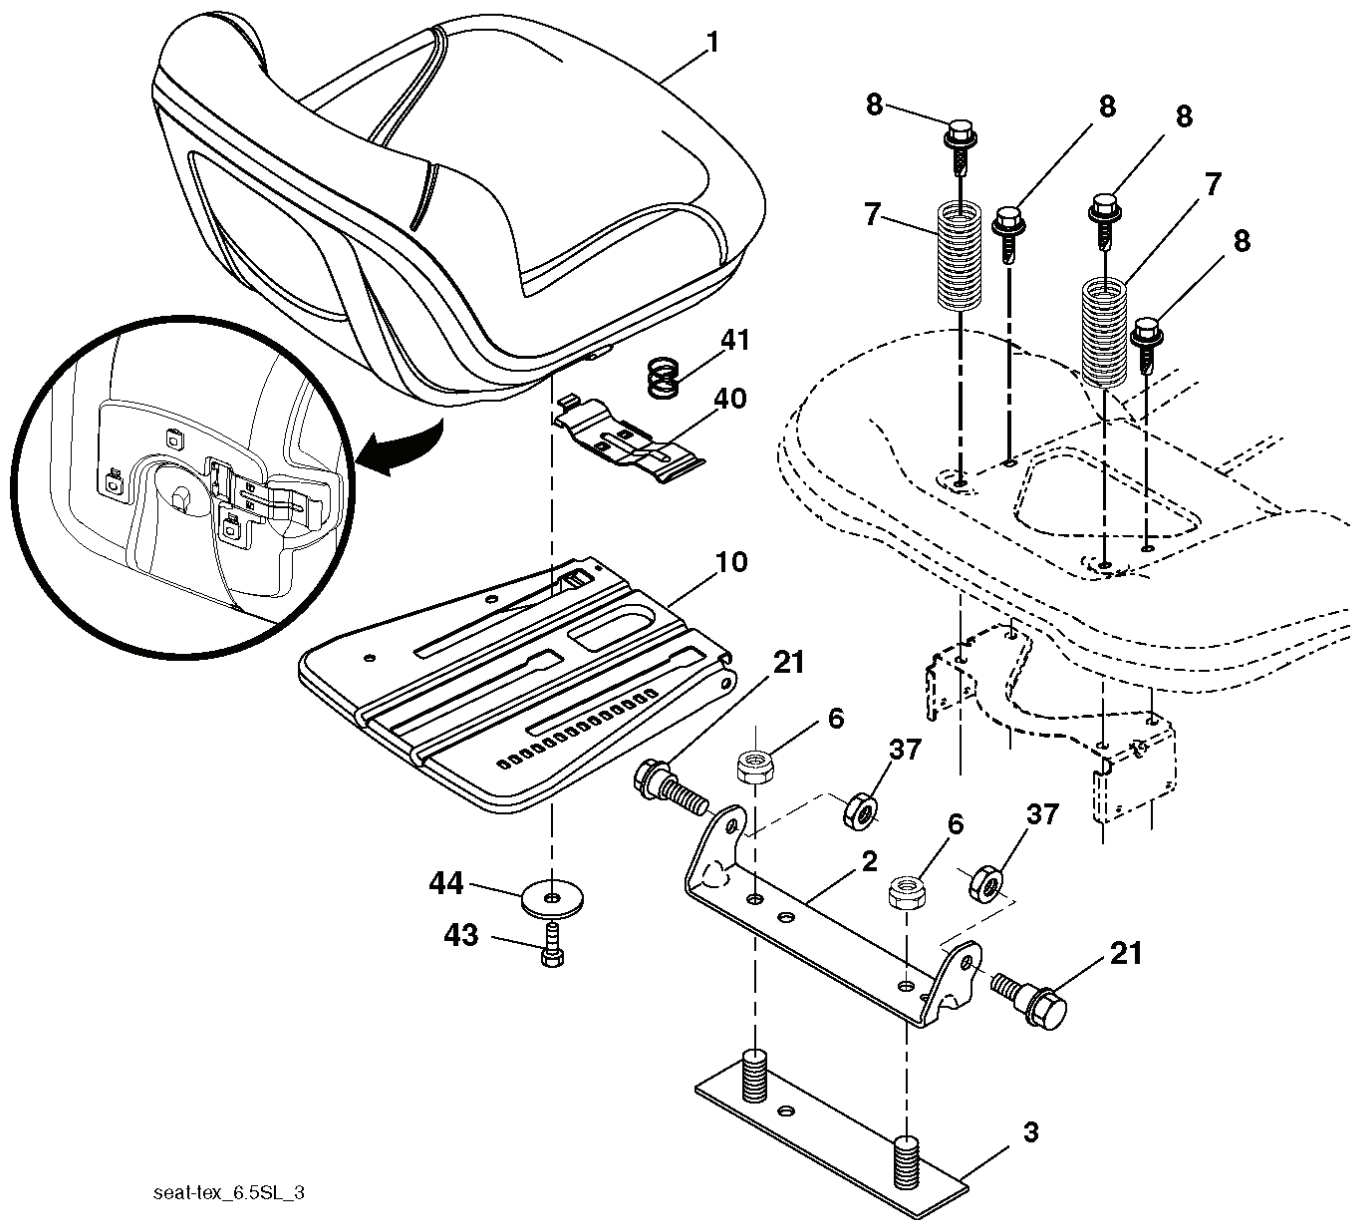

IGNITION SWITCH

POSITION	CIRCUIT	"MAKE"
OFF	M+G+A1	
RUN/OVERRIDE	B+A1	
RUN	B+A1	L+A2
START	B + S + A1	

CHASSIS HARNESS CONNECTOR (C1) (MATING SIDE)

DASH HARNESS CONNECTOR (C1) (MATING SIDE)

**WIRING INSULATED CLIPS**  
 NOTE: IF WIRING INSULATED CLIPS WERE REMOVED FOR SERVICING OF UNIT, THEY SHOULD BE RE-INSTALLED TO PROPERLY SECURE YOUR WIRING.

●  
 NON-REMOVABLE CONNECTIONS

○  
 REMOVABLE CONNECTIONS

seat-hex\_6.5SL\_3

---

REF.	PART NO.	DESCRIPTION	REMARK	QTY.	KIT
1	532439822	SEAT		1	
2	532180166	BRACKET		1	
3	532140675	STRAP		1	
6	873800600	NUT		1	
7	532124181	SPRING		1	
8	532171877	BOLT		1	
10	532196977	PLATE		1	
21	532171852	BOLT		1	
37	873800500	LOCK NUT		1	
40	532197661	HANDLE		1	
41	532198200	SPRING		1	
43	874760612	BOLT		1	
44	819133812	WASHER		1	