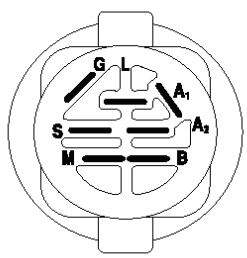

IGNITION SWITCH

POSITION	CIRCUIT	"MAKE"
OFF	M+G+A1	
RUN/OVERRIDE	B+A1	
RUN	B+A1	L+A2
START	B + S + A1	

WIRING INSULATED CLIPS
NOTE: IF WIRING INSULATED CLIPS WERE REMOVED FOR SERVICING OF UNIT, THEY SHOULD BE RE-INSTALLED TO PROPERLY SECURE YOUR WIRING.

●
NON-REMOVABLE CONNECTIONS

○
REMOVABLE CONNECTIONS