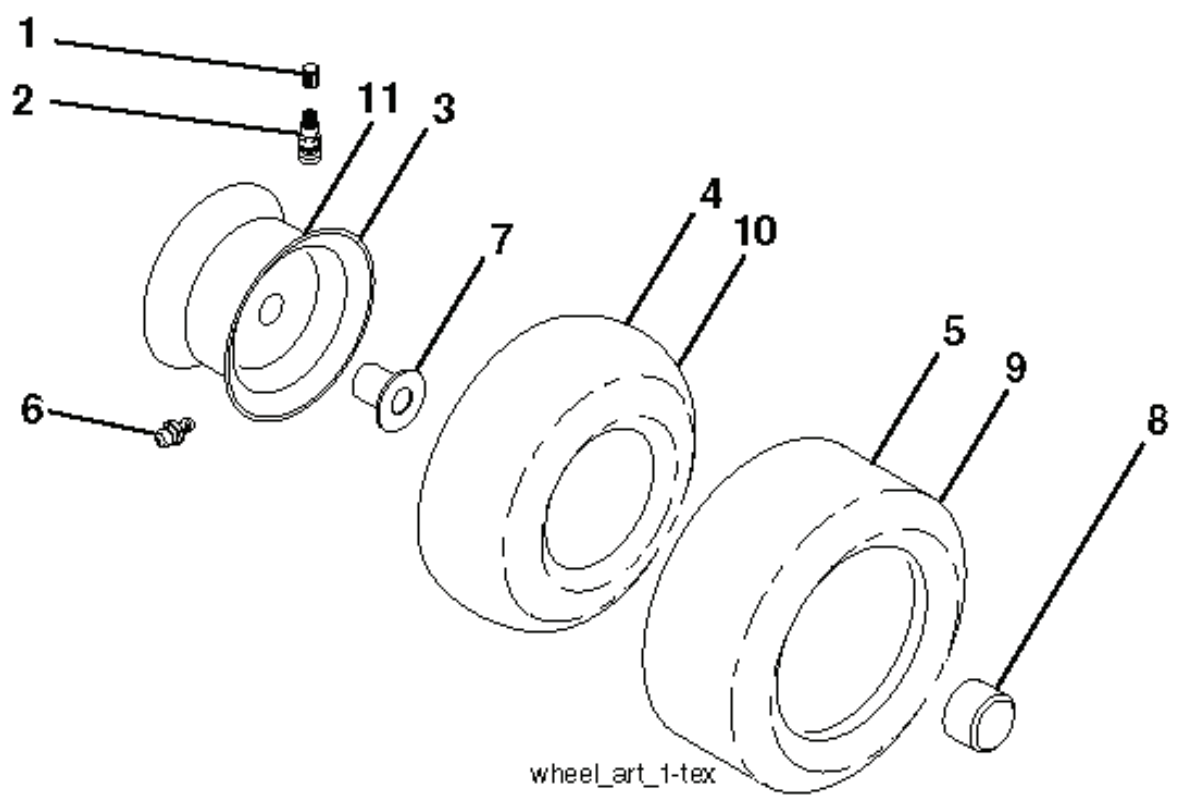

IGNITION SWITCH

POSITION	CIRCUIT	"MAKE"
OFF	M+G+A1	
RUN/OVERRIDE	B+A1	
RUN	B+A1	L+A2
START	B + S + A1	

CHASSIS HARNESS CONNECTOR (C1) (MATING SIDE)

DASH HARNESS CONNECTOR (C1) (MATING SIDE)

**WIRING INSULATED CLIPS**  
 NOTE: IF WIRING INSULATED CLIPS WERE REMOVED FOR SERVICING OF UNIT, THEY SHOULD BE RE-INSTALLED TO PROPERLY SECURE YOUR WIRING.

●  
 NON-REMOVABLE CONNECTIONS

○  
 REMOVABLE CONNECTIONS

seat-hex\_6.5SL\_3

---

REF.	PART NO.	DESCRIPTION	REMARK	QTY.	KIT
1	532439822	SEAT		1	
2	532180166	BRACKET		1	
3	532140675	STRAP		1	
6	873800600	NUT		1	
7	532124181	SPRING		1	
8	532171877	BOLT		1	
10	532196977	PLATE		1	
21	532171852	BOLT		1	
37	873800500	LOCK NUT		1	
40	532197661	HANDLE		1	
41	532198200	SPRING		1	
43	874760612	BOLT		1	
44	819133812	WASHER		1	