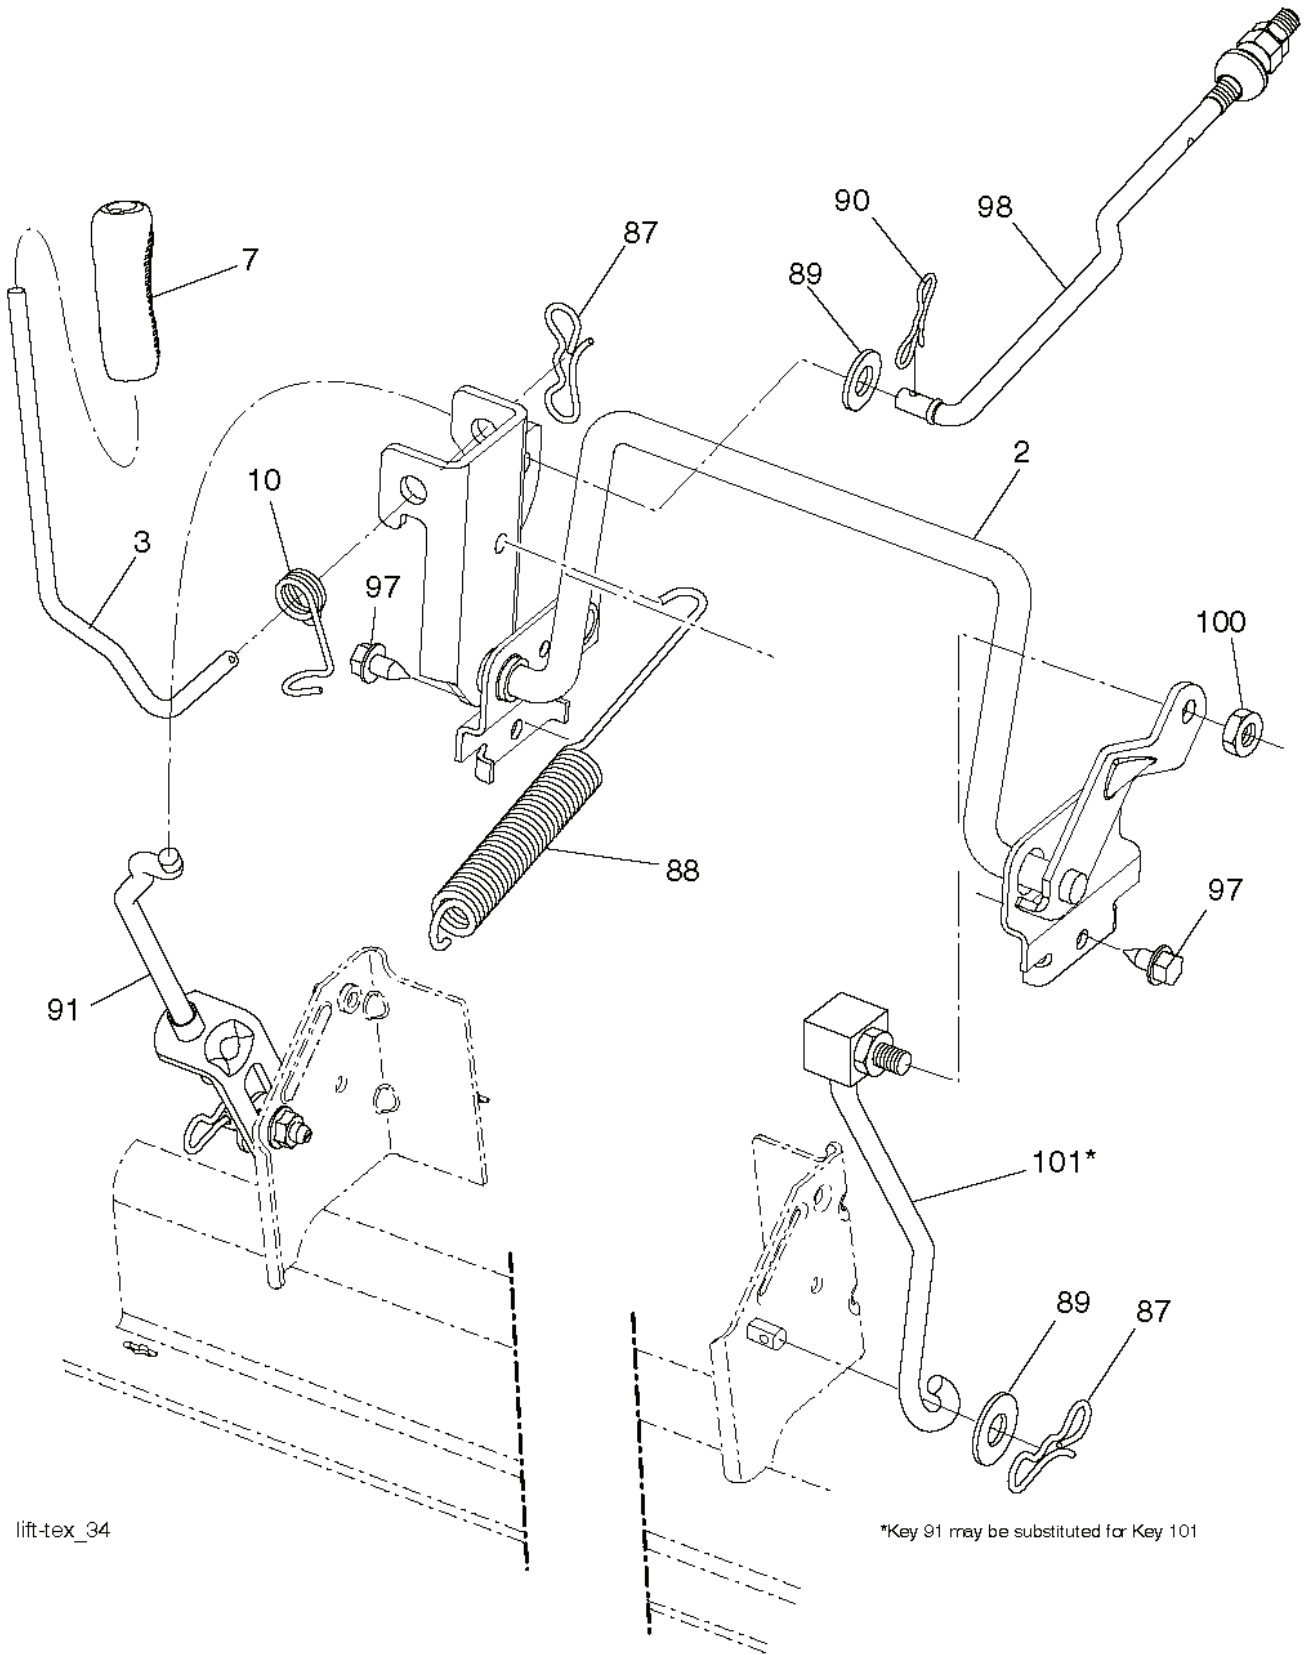

lift-tex_34

*Key 91 may be substituted for Key 101

REF.	PART NO.	DESCRIPTION	REMARK	QTY.	KIT
2	532436996	SHAFT		1	
3	532195231	LEVER		1	
7	580962301	GRIP		1	
10	532196314	SPRING		1	
87	532194209	SPRING		1	
88	532445496	SPRING		1	
89	819191912	WASHER		1	
90	532194208	PIN		1	
91	532195181	LINK		1	
97	817490608	SCREW		1	
98	532195270	LINK		1	
100	873930600	NUT		1	
101	532407003	LINK		1