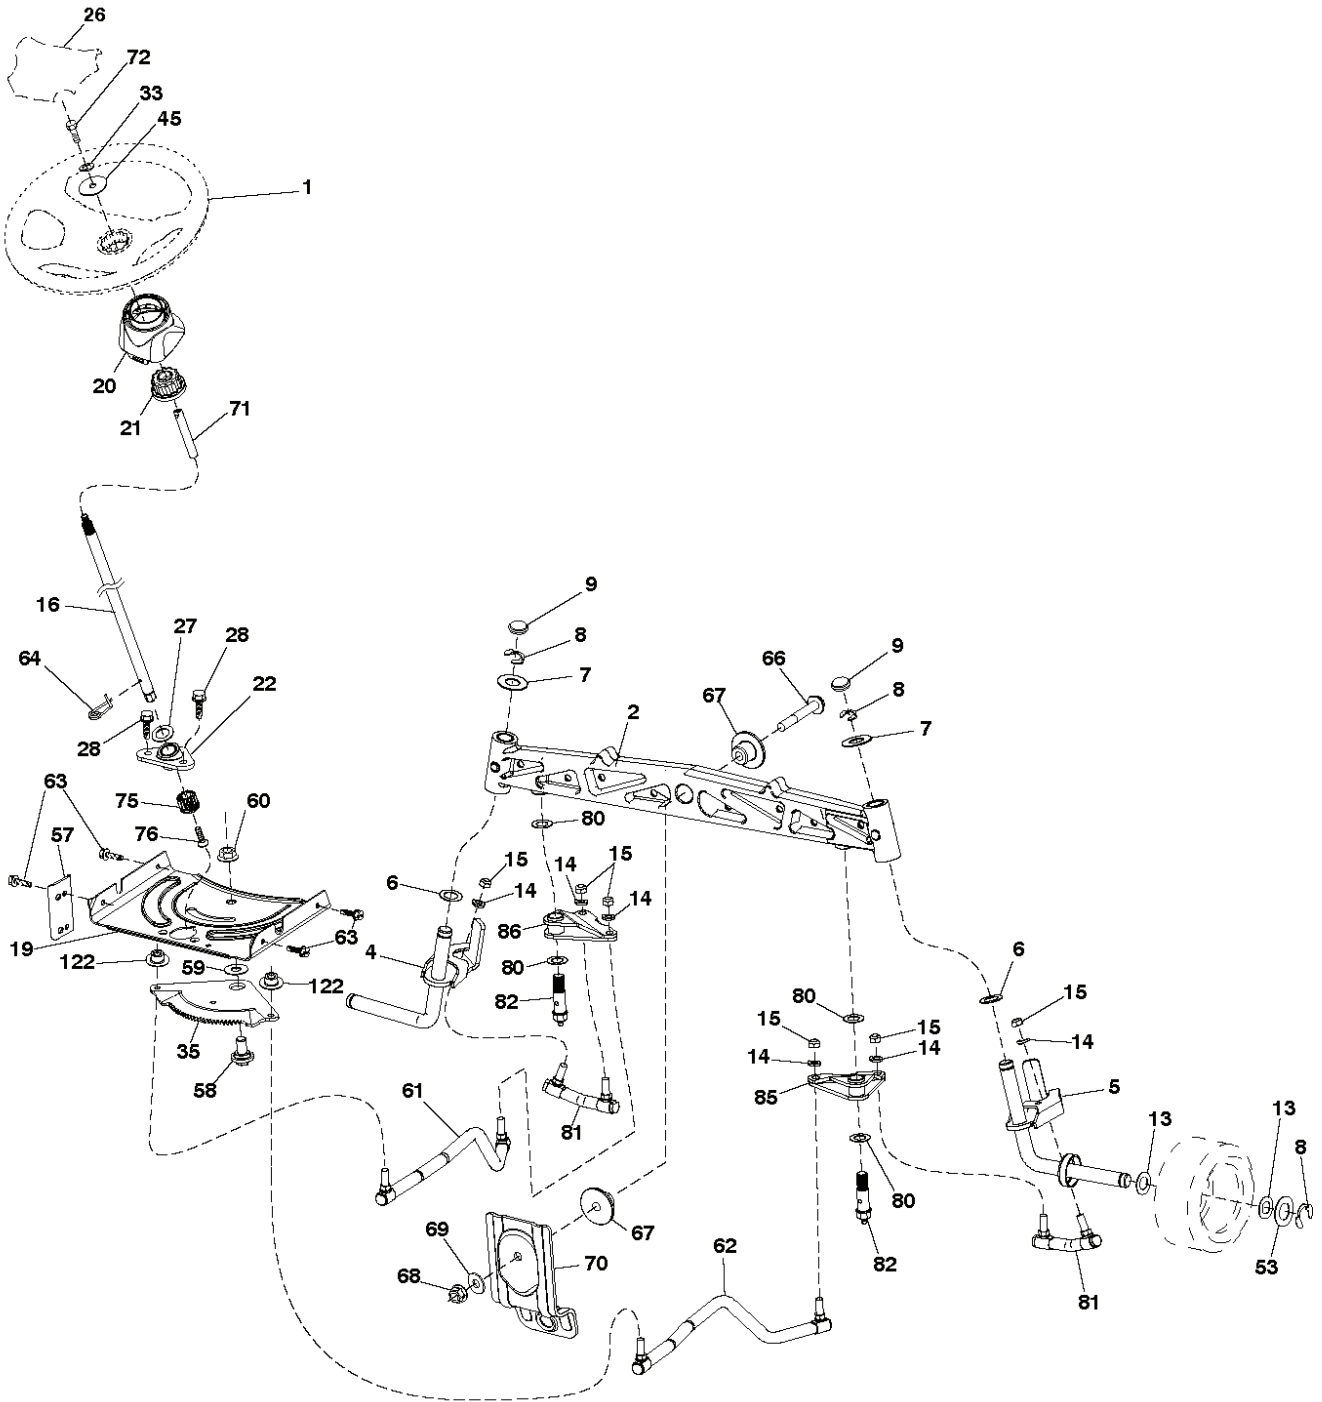

steering-tex_TTR_82

REF.	PART NO.	DESCRIPTION	REMARK	QTY.	KIT
1	532439740	STEERING WHEEL		1	
2	532436870	WHEEL AXLE		1	
4	532436873	SPINDLE		1	
5	532436874	SPINDLE		1	
6	532124931	WASHER		1	
7	532121748	WASHER		1	
8	812000029	RETAINER RING		1	
9	532121232	HUB CAP		1	
13	532121749	WASHER		1	
14	810040600	WASHER		1	
15	873540600	NUT		1	
16	585869202	SHAFT		1	
19	532194729	PLATE		1	
20	532441425	COVER		1	
21	532437747	ADAPTER WHEEL		1	
22	585029901	BEARING		1	
26	532439743	HUB CAP		1	
27	819211616	WASHER		1	
28	817000612	SCREW		1	
33	810040500	WASHER		1	
35	532440770	GEAR		1	
45	819113812	WASHER		1	
53	532188967	WASHER		1	
57	532407465	BRACKET		1	
58	532194747	BOLT		1	
59	532194748	WASHER		1	
60	873971000	NUT		1	
61	532436884	LINK		1	
62	532436885	TUBE		1	
63	817000512	SCREW		1	
64	532199849	SPRING RETAINER		1	
66	871020748	BOLT		1	
67	532194737	BUSHING		1	
68	873900700	NUT		1	
69	532199162	WASHER		1	
70	532196197	BRACKET		1	
71	532190752	SHAFT		1	
72	532428982	BOLT		1	
75	580683701	PINION		1	
76	580683601	SCREW		1	
80	532001370	WASHER		1	
81	532436887	LINK		1	
82	532442147	BOLT		1	
85	532441873	PIVOT		1	
86	532441872	PIVOT		1	
122	532444962	CAP		1