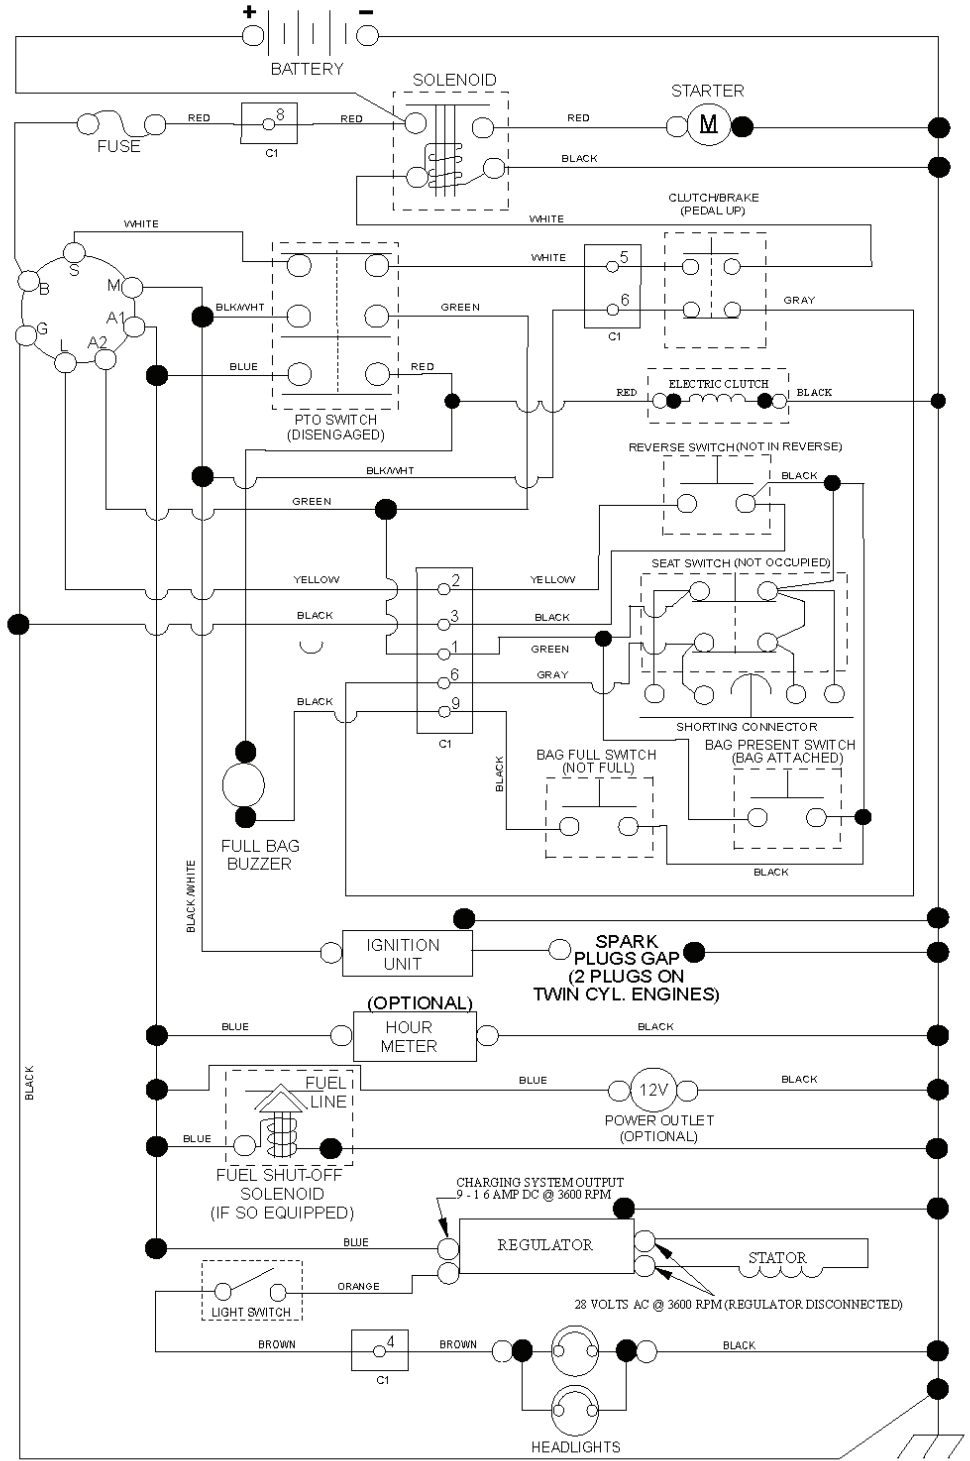

---

REF.	PART NO.	DESCRIPTION	REMARK	QTY.	KIT
1	532437157	BATTERY		1	
2	532440923	SCREW		1	
16	532176138	MICRO SWITCH		1	
21	532400252	HARNESS		1	
22	532004152	BULB		1	
25	532441382	CABLE		1	
26	532175158	FUSE		1	
27	873510400	NUT		1	
28	532441383	CABLE		1	
29	532401545	SWITCH		1	
30	532193350	IGNITION MODULE		1	
33	532411935	KEY		1	
34	532110712	SWITCH		1	
40	581686401	HARNESS		1	
43	532192507	SOLENOID		1	
46	532401763	DISPLAY		1	
50	532174651	SWITCH		1	
55	817060512	SCREW		1	
71	532440820	HARNESS		1	
79	532175242	HOLDER		1	
83	532436774	NUT		1	
99	817720408	SCREW		1	
102	532441262	HARNESS ASSY		1	
105	532407568	SWITCH		1	
107	532180379	SWITCH FBI		1	
108	532421062	SWITCH		1	
142	583857801	HARNESS		1	
143	532448059	HARNESS		1	

IGNITION SWITCH

POSITION	CIRCUIT	"MAKE"
OFF	M+G+A1	
RUN/OVERRIDE	B+A1	
RUN	B+A1	L+A2
START	B + S + A1	

CHASSIS HARNESS CONNECTOR (C1) (MATING SIDE)

DASH HARNESS CONNECTOR (C1) (MATING SIDE)

**WIRING INSULATED CLIPS**  
 NOTE: IF WIRING INSULATED CLIPS WERE REMOVED FOR SERVICING OF UNIT, THEY SHOULD BE RE-INSTALLED TO PROPERLY SECURE YOUR WIRING.

●  
 NON-REMOVABLE CONNECTIONS

○  
 REMOVABLE CONNECTIONS

seat-hex\_6.5SL\_3

---

REF.	PART NO.	DESCRIPTION	REMARK	QTY.	KIT
1	532439822	SEAT		1	
2	532180166	BRACKET		1	
3	532140675	STRAP		1	
6	873800600	NUT		1	
7	532124181	SPRING		1	
8	532171877	BOLT		1	
10	532196977	PLATE		1	
21	532171852	BOLT		1	
37	873800500	LOCK NUT		1	
40	532197661	HANDLE		1	
41	532198200	SPRING		1	
43	874760612	BOLT		1	
44	819133812	WASHER		1	