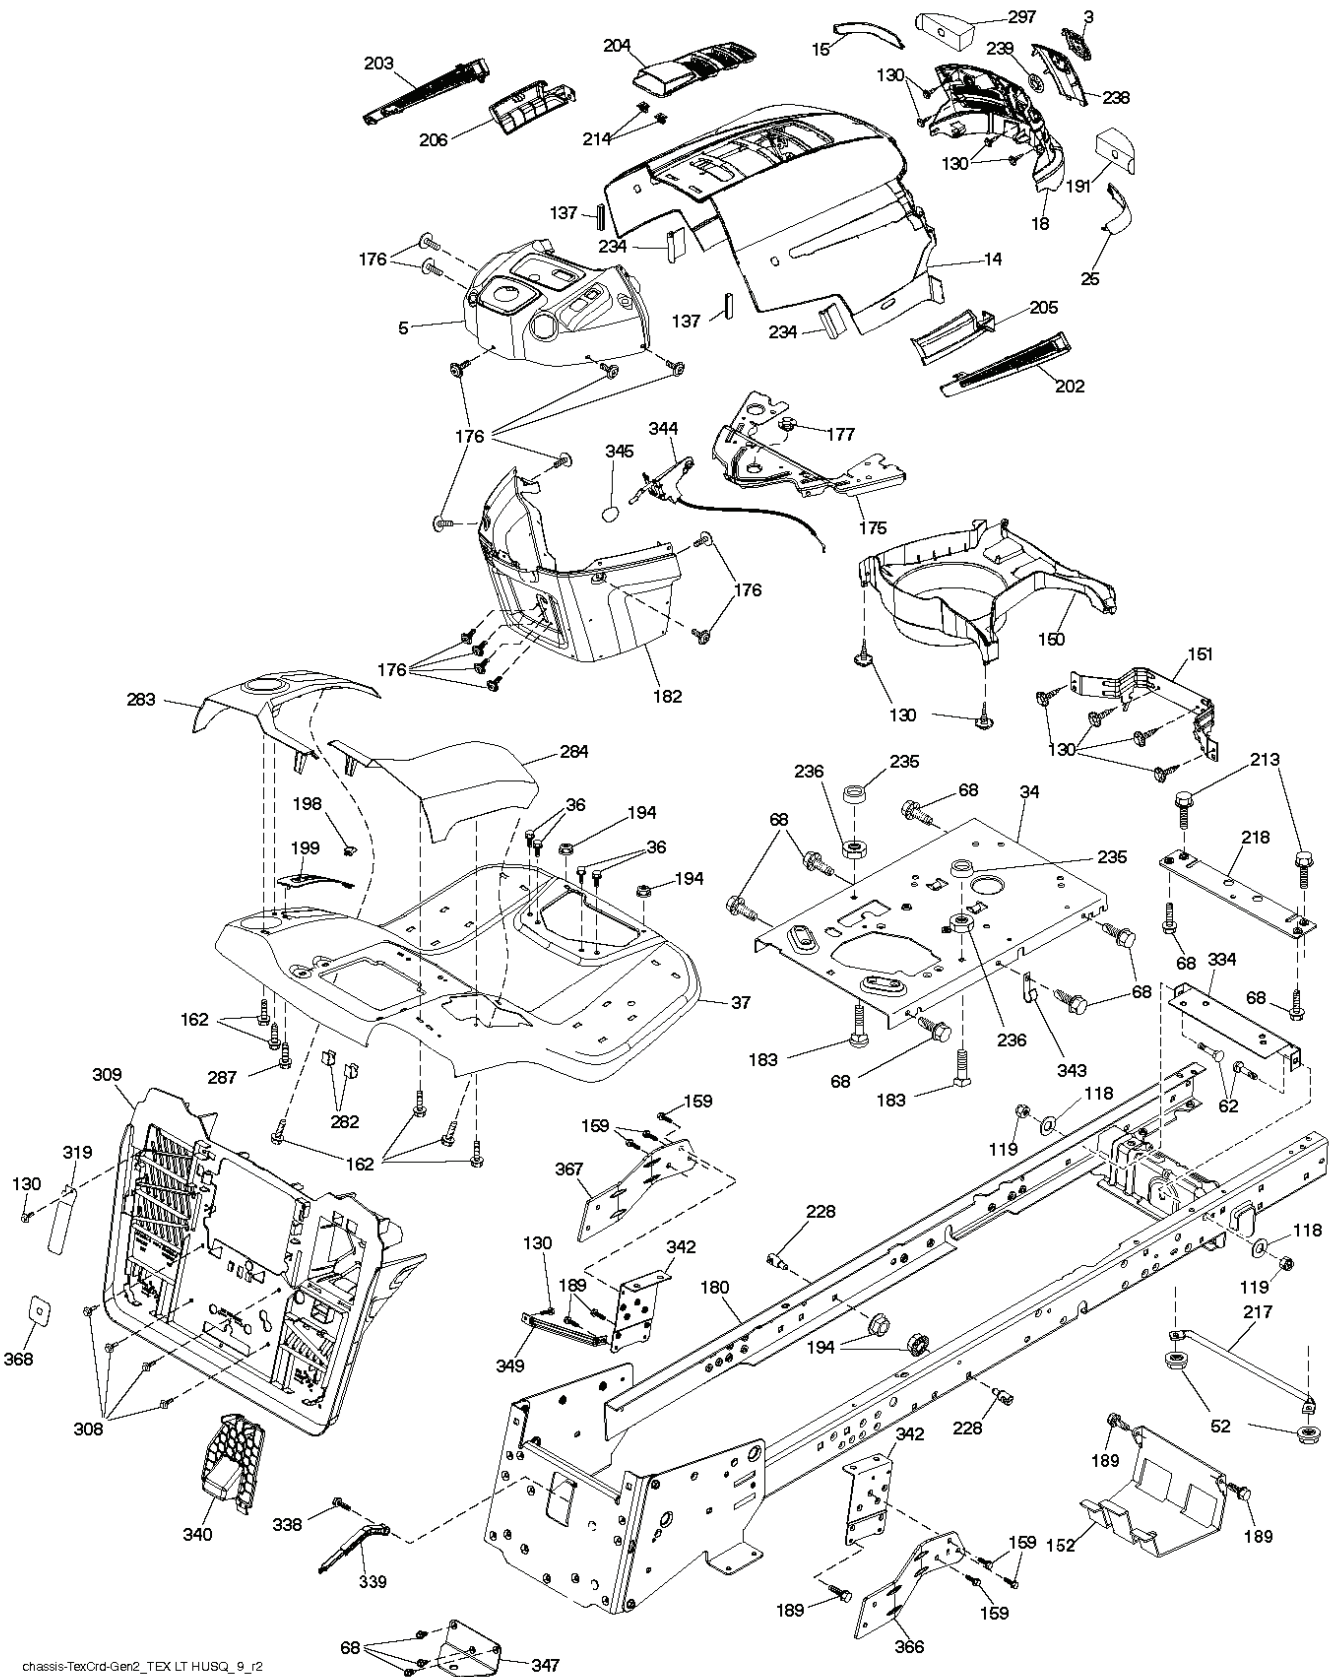

REF.	PART NO.	DESCRIPTION	REMARK	QTY.	KIT
3	581056301	LOGOTYPE		1	
5	585529804	DASH		1	
14	532441267	HOOD		1	
15	532441428	LENS		1	
18	532441368	GRILLE		1	
25	532441427	LENS		1	
34	580910901	PLATE		1	
36	817060512	SCREW		1	
37	532441369	FENDER		1	
52	873680500	NUT		1	
62	872110608	BOLT		1	
68	817490508	SCREW		1	
118	819131316	WASHER		1	
119	873680600	NUT		1	
130	532416358	SCREW		1	
137	532407590	DAMPING PIECE		1	
150	532407537	AIR CONDUCTOR		1	
151	532407807	BRACKET		1	
152	532199535	SHIELD		1	
159	817000612	SCREW		1	
162	532142432	SCREW		1	
175	532199472	PLATE		1	
176	532400776	SCREW		1	
177	532195228	BUSHING		1	
180	583902701	CHASSIS		1	
182	532436776	DASH		1	
183	874520520	BOLT		1	
189	817000512	SCREW		1	
191	532416501	INSERT		1	
194	873900500	NUT		1	
198	532441552	INDICATOR		1	
199	532418739	PLATE		1	
202	532441342	COVER		1	
203	532441343	COVER		1	
204	532441375	COVER		1	
205	532441344	SKIRT		1	
206	532441345	SKIRT		1	
213	874760512	BOLT		1	
214	532199145	CLIP		1	
217	532409167	ROD		1	
218	532196395	PLATE		1	
228	532195161	STUD		1	
234	532404742	DAMPING PIECE		1	
235	532406129	SPACER		1	
236	873930500	NUT		1	
238	532441374	SPARE PARTS		1	
239	532404883	CLIP		1	
282	532414110	CLIP		1	
283	532447212	CONSOLE		1	
284	532447220	CONSOLE		1	
287	817600406	SCREW		1	
297	532406665	INSERT		1	
308	532171877	BOLT		1	
309	581328911	BACKPLATE		1	
319	581313906	LEVER		1	
334	532442537	BRACKET		1	
338	532436640	BOLT		1	
339	532436641	LEVER		1	
340	581329001	BATTERY		1	
342	532435938	SUPPORT		1	
343	532440749	CLIP		1	
344	532438970	CONTROL		1	
345	532440639	KNOB		1	
347	532442887	HITCH		1	
349	532436606	SUPPORT		1	
366	581314602	BRACKET		1	
367	581314502	BRACKET		1	
368	581424801	SHROUD		1