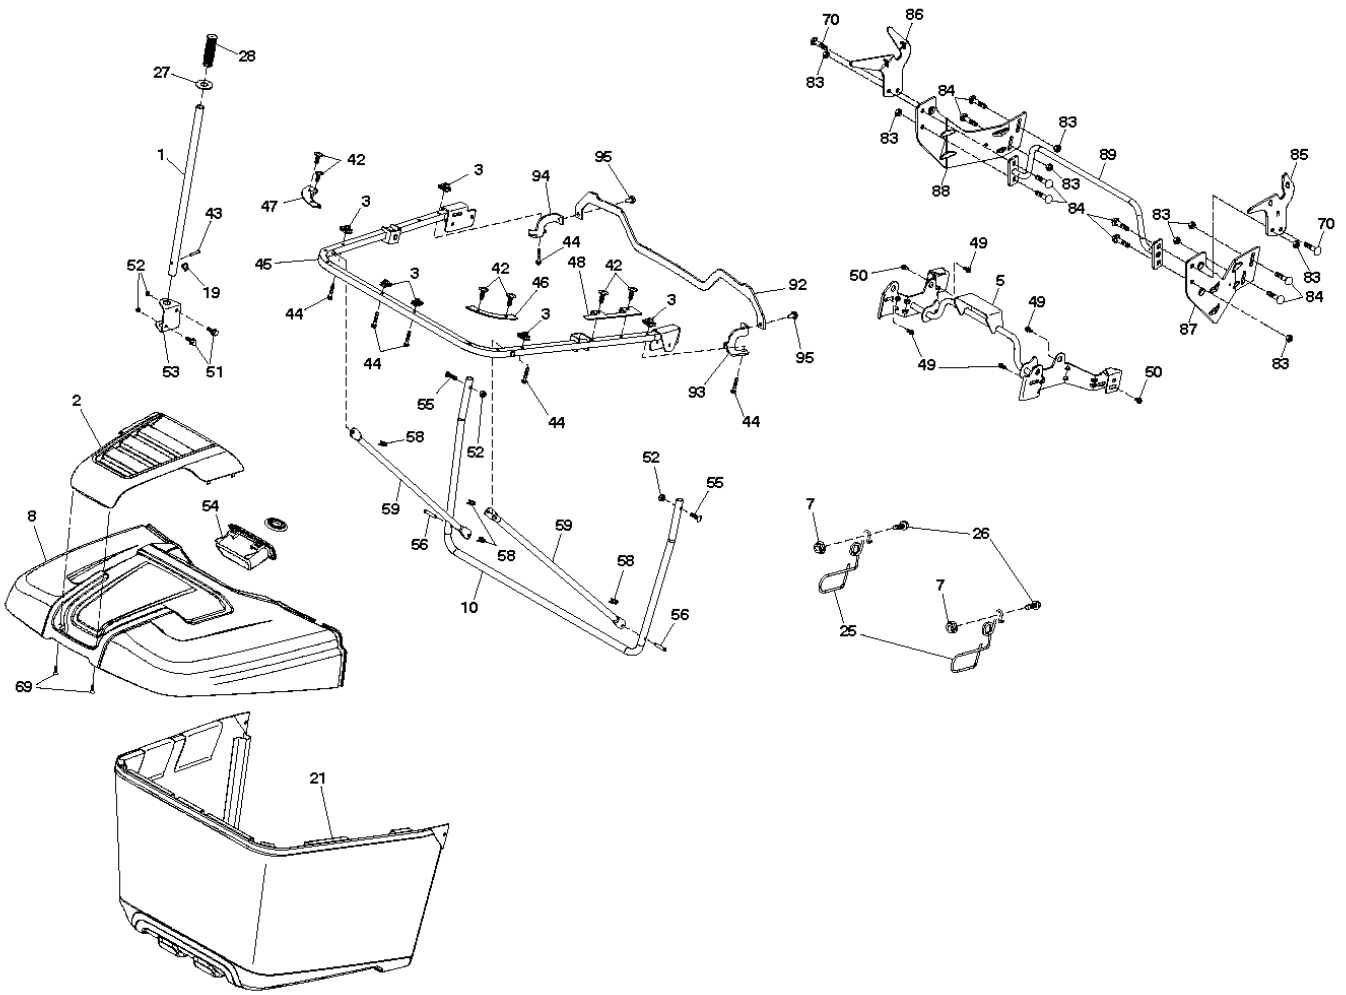

Bagger_TexCRD-Gen2_6

REF.	PART NO.	DESCRIPTION	REMARK	QTY.	KIT
1	532428610	TUBE		1	
2	532447572	COVER		1	
3	532174814	NUT		1	
5	532443762	FRAME		1	
7	873900400	NUT		1	
8	532447575	COVER		1	
10	532443755	FRAME		1	
19	532194208	PIN		1	
21	532445943	BAG		1	
25	532445528	LATCH		1	
26	817490412	SCREW		1	
27	532445529	GROMMET		1	
28	532165787	HANDLE		1	
42	532440428	CLIP		1	
43	532126875	RIVET		1	
44	532199687	SCREW		1	
45	532443754	FRAME		1	
46	532445541	CONNECTOR		1	
47	532444079	CONNECTOR		1	
48	532444080	BAFFLE		1	
49	532171873	BOLT		1	
50	532171877	BOLT		1	
51	872110506	BOLT		1	
52	873800500	LOCK NUT		1	
53	532444195	BRACKET		1	
54	532447218	HANDLE		1	
55	872140512	BOLT		1	
56	532420306	CLEVIS PIN		1	
58	532085179	CLIP		1	
59	532444763	TUBE		1	
69	532421801	SCREW		1	
70	817000612	SCREW		1	
83	873800600	NUT		1	
84	872110608	BOLT		1	
85	581314402	BRACKET		1	
86	581314302	BRACKET		1	
87	581314802	BRACKET		1	
88	581314702	BRACKET		1	
89	581315104	TUBE ASSY		1	
92	586052302	BRACKET		1	
93	586052402	BRACKET		1	
94	586052502	BRACKET		1	
95	817000512	SCREW		1