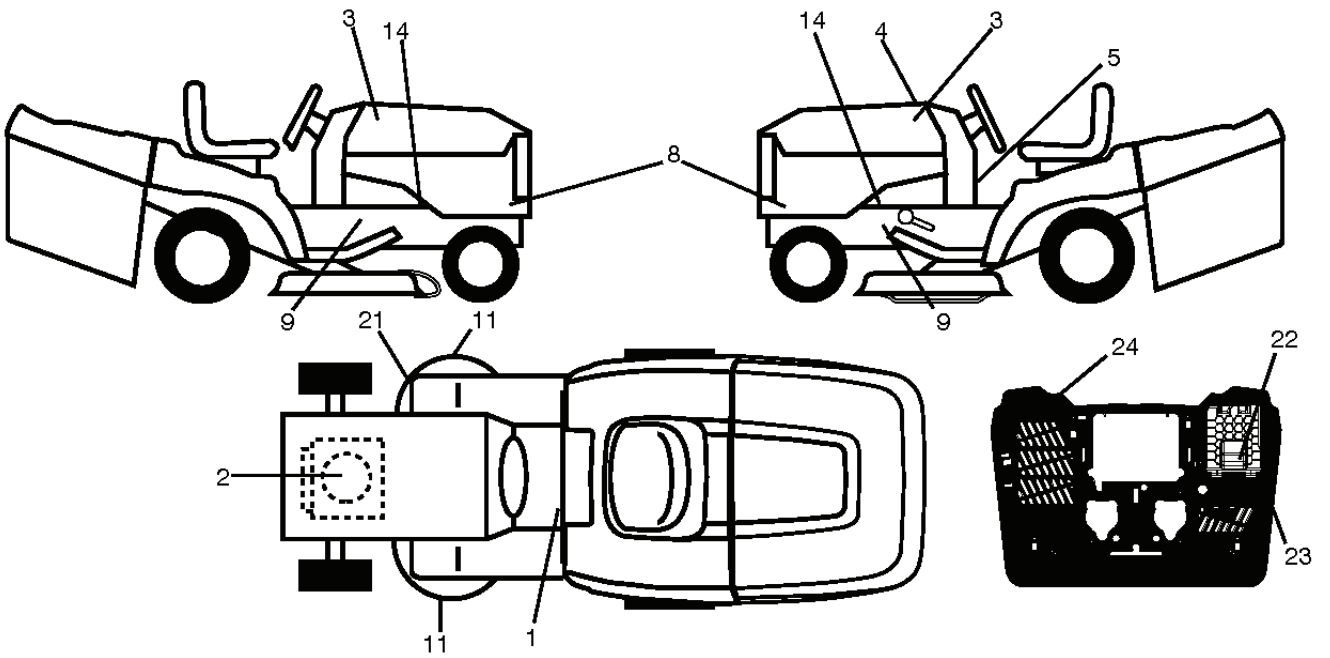

REF.	PART NO.	DESCRIPTION	REMARK	QTY.	KIT
1	532445503	DECAL		1	
2	532196841	DECAL		1	
3	581627301	DECAL		1	
4	586049701	DECAL		1	
5	532440247	DECAL		1	
8	532446775	DECAL		1	
9	532401146	DECAL		1	
11	532182166	DECAL		1	
14	532159736	DECAL		1	
21	532441189	DECAL		1	
22	532445102	DECAL		1	
23	532444619	DECAL		1	
24	532445493	DECAL		1	
--	532441409	PAD		1	
--	532441410	PAD		1