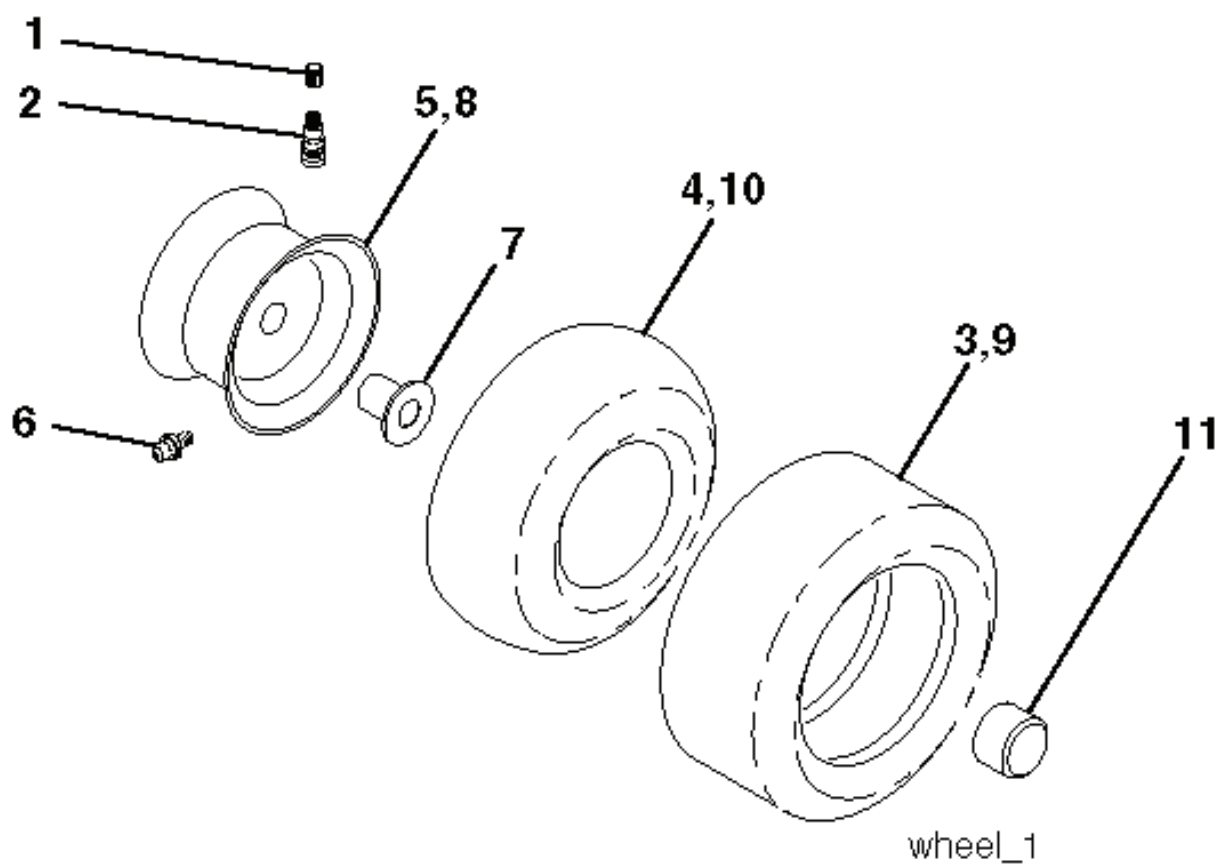

REF.	PART NO.	DESCRIPTION	REMARK	QTY.	KIT
1	532429121	CUTTING DECK		1	
3	532431864	BRACKET		1	
5	532124670	RETAINER RING		1	
6	532165557	ROD		1	
8	532181712	BOLT		1	
9	810030600	WASHER		1	
10	532140296	WASHER		1	
11	532427984	RIDE ON BLADE		1	
13	532137645	SHAFT		1	
14	532128774	BEARING HOUSING		1	
15	532110485	BEARING		1	
16	532427985	BLADE		1	
17	872140610	BOLT		1	
19	532132827	SPEC. BOLT		1	
20	532181713	BOLT		1	
22	532431169	BRACKET		1	
27	532427981	BRACKET		1	
30	532173984	SCREW		1	
31	532187690	WASHER		1	
32	532153532	PULLEY		1	
33	532400234	NUT		1	
36	532146763	PULLEY		1	
40	873680600	NUT		1	
41	873900600	NUT		1	
44	532431170	COVER		1	
45	532438968	MANDREL		1	
46	532137729	SCREW		1	
55	532199498	ARM		1	
56	532165723	SPACER		1	
61	532199486	SPRING		1	
67	532106932	KNOB		1	
68	532429532	BELT		1	
69	532165482	SHAFT		1	
80	532432062	DECAL		1	
84	532156085	BELT GUIDE		1	
116	532193406	BOLT		1	
117	532174873	WHEEL		1	
119	819132012	WASHER		1	
124	872110612	BOLT		1	
131	532165661	PIPE		1	
152	532176074	WIRE		1	
158	817720408	SCREW		1	
185	532188234	CABLE		1	
260	817670608	SCREW		1	
298	817490628	SCREW		1	
---	532181857	BEARING HOUSING		1	
---	532181858	BEARING HOUSING		1	
---	532431580	CUTTING DECK		1	

REF.	PART NO.	DESCRIPTION	REMARK	QTY.	KIT
1	532059192	CAP VALVE		1	
2	532065139	NIPPLE		1	
3	532106222	TIRE	Front 15 x 6.0 - 6	1	
4	532059904	HOSE	(Service Item Only)	1	
5	532138336	RIM	Front 6"	1	
6	532124957	FITTING	(Front Wheel Only)	1	
7	532124959	BEARING	(Front Wheel Only)	1	
8	532138337	RIM SPROCKET	Rear 8"	1	
9	532124635	TIRE	Rear 18 x 8.5-8	1	
10	532124926	HOSE	(Service Item Only)	1	
11	532175039	HUB CAP		1	
--	532144334	SEALING FOAM		1	