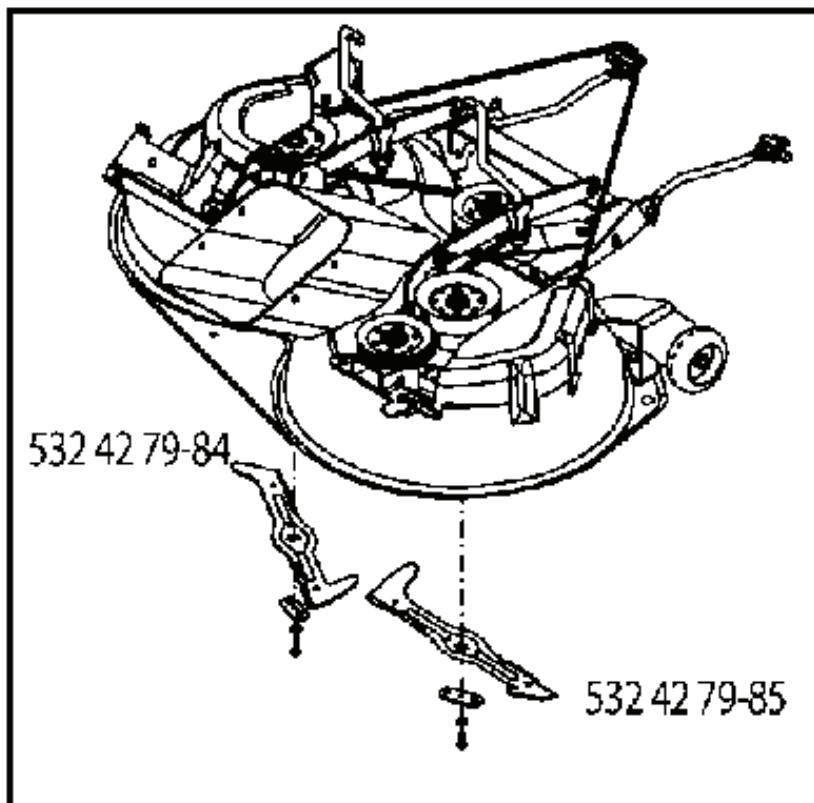

REF.	PART NO.	DESCRIPTION	REMARK	QTY.	KIT
1	532170551	THROTTLE CONTROL		1	
2	817720408	SCREW		1	
3	000000000	W/O DESCRIPTION	ENGINE BRIGGS MODEL NO. 219807-3402-B1 (438614)	1	
4	532179758	MUFFLER		1	
13	532165291	GASKET		1	
23	532169837	HEAT SHIELD		1	
25	532190695	CONTROL CHOKE		1	
29	532137180	SPARK ARRESTER KIT		1	
31	532407551	FUEL TANK		1	
32	532430220	FUEL CAP		1	
33	532123487	HOSE CLAMP		1	
37	532137040	HOSE		1	
44	817670412	SCREW		1	
45	817000612	SCREW		1	
46	819091416	WASHER		1	
72	532192334	SCREW		1	
78	817060620	SCREW		1	
81	873510400	NUT		1	
122	532421922	EXTENSION PIPE		1	

440458