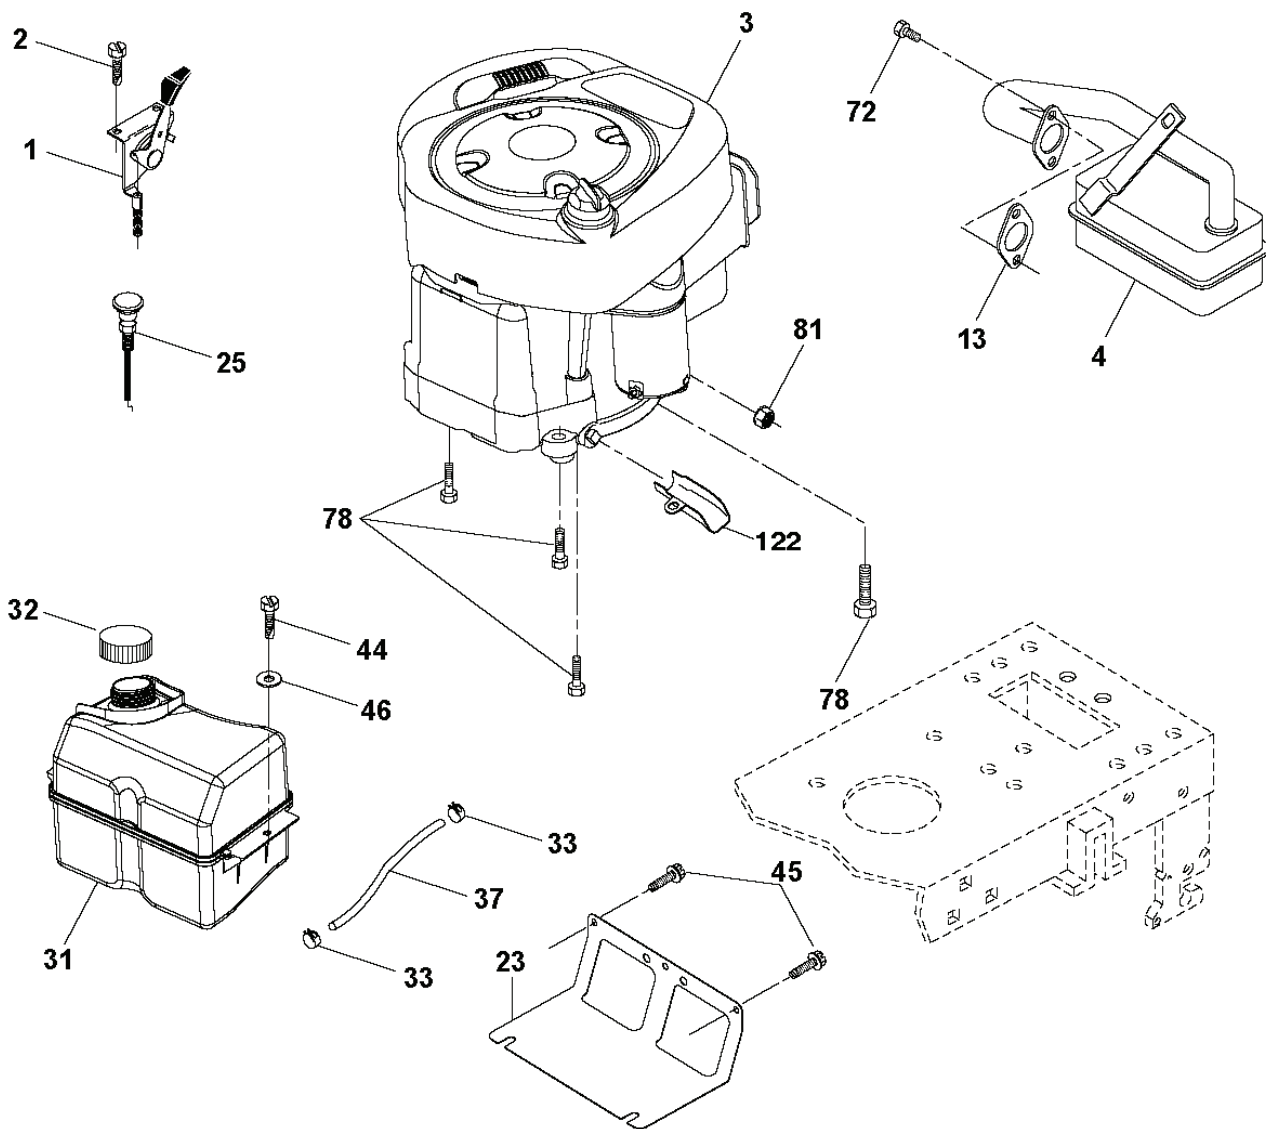

OPTIONAL EQUIPMENT
Spark Arrester

REF.	PART NO.	DESCRIPTION	REMARK	QTY.	KIT
1	532170551	THROTTLE CONTROL		1	
2	817720408	SCREW		1	
3	000000000	W/O DESCRIPTION	ENGINE BRIGGS MODEL NO. 219807-3402-B1 (438614)	1	
4	532179758	MUFFLER		1	
13	532165291	GASKET		1	
23	532169837	HEAT SHIELD		1	
25	532190695	CONTROL CHOKE		1	
29	532137180	SPARK ARRESTER KIT		1	
31	532407551	FUEL TANK		1	
32	532430220	FUEL CAP		1	
33	532123487	HOSE CLAMP		1	
37	532137040	HOSE		1	
44	817670412	SCREW		1	
45	817000612	SCREW		1	
46	819091416	WASHER		1	
72	532192334	SCREW		1	
78	817060620	SCREW		1	
81	873510400	NUT		1	
122	532421922	EXTENSION PIPE		1