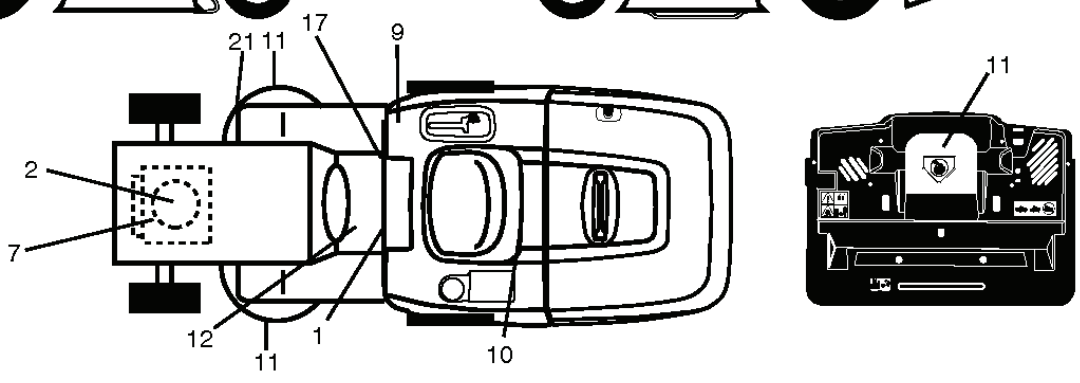

REF.	PART NO.	DESCRIPTION	REMARK	QTY.	KIT
1	532400389	LABEL		1	
2	532196841	DECAL		1	
3	532415558	DECAL		1	
4	532440458	DECAL		1	
5	532439437	DECAL		1	
6	532440535	DECAL		1	
7	532437410	DECAL		1	
9	532180432	DECAL		1	
10	532145005	DECAL		1	
11	532182166	DECAL		1	
12	532159737	DECAL		1	
14	532159736	DECAL		1	
17	532140837	DECAL		1	
21	532166286	DECAL		1	
--	532138311	DECAL		1