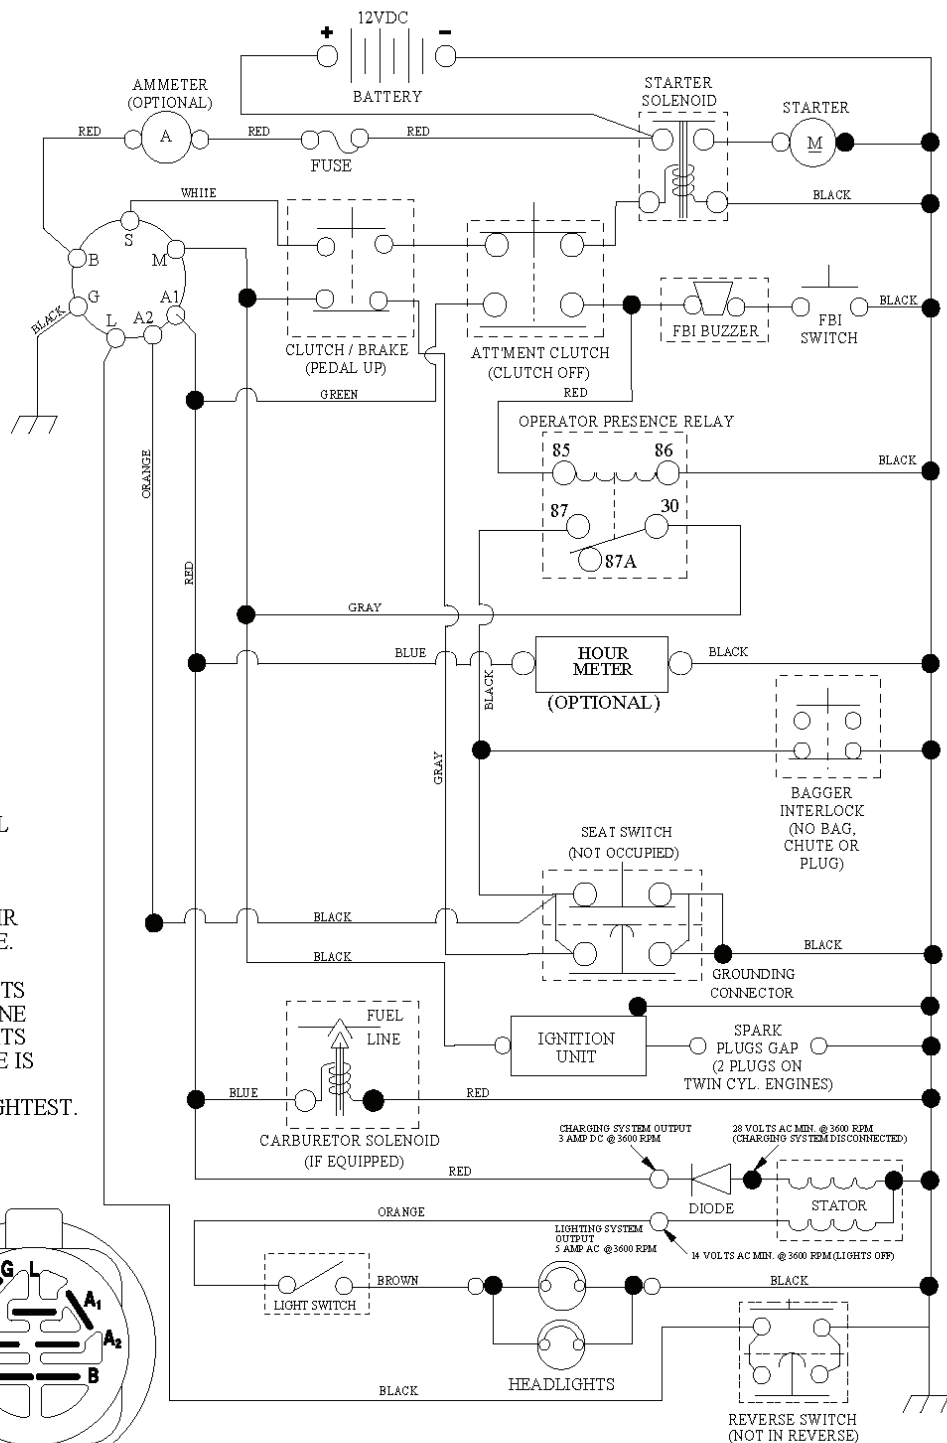

IGNITION SWITCH

NOTE
YOUR TRACTOR IS EQUIPPED WITH A SPECIAL ALTERNATOR SYSTEM. THE LIGHTS ARE NOT CONNECTED TO THE BATTERY, BUT HAVE THEIR OWN ELECTRICAL SOURCE. BECAUSE OF THIS, THE BRIGHTNESS OF THE LIGHTS WILL CHANGE WITH ENGINE SPEED. AT IDLE THE LIGHTS WILL DIM. AS THE ENGINE IS SPEEDED UP, THE LIGHTS WILL BECOME THEIR BRIGHTEST.