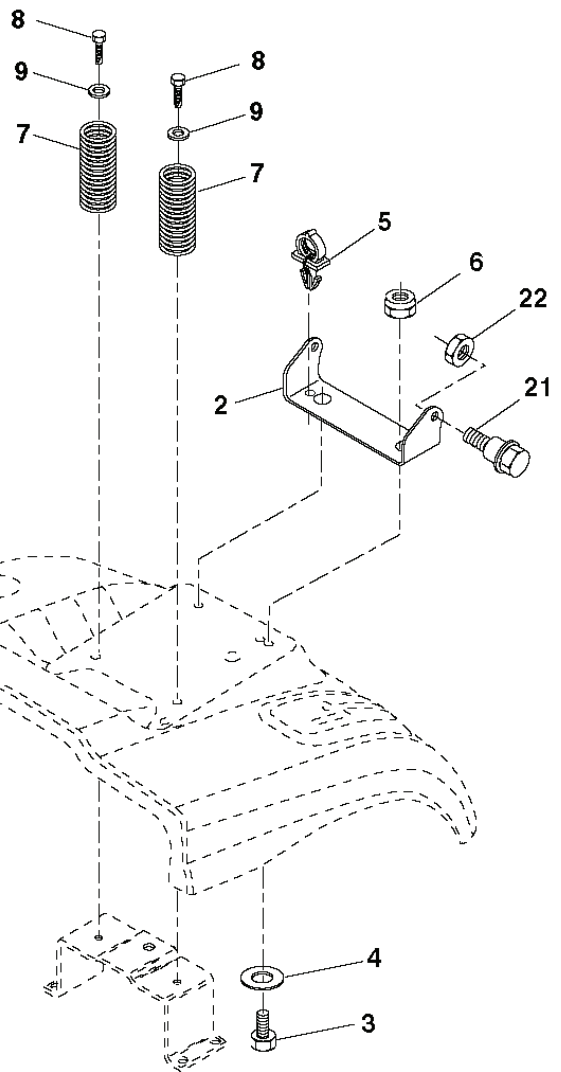

REF.	PART NO.	DESCRIPTION	REMARK	QTY.	KIT
187	817580520	BOLT		1	
203	871170780	BOLT		1	
207	532169845	WASHER		1	
214	532175609	LEVER		1	
215	532410142	ROD		1	
253	532175028	BRACKET		1	
254	817000616	SCREW		1	
255	532175608	SHAFT		1	
258	532178062	CLIP		1	
261	532131494	PULLEY		1	
263	817000612	SCREW		1	
262	872110622	BOLT		1	
264	532431174	BRACKET		1	
265	532426913	SPACER		1	
266	532182061	PROTECTOR		1	
268	532182402	PROTECTOR		1	
275	819131614	WASHER		1	
292	532400271	SPACER		1	
293	872140628	BOLT		1	
294	532197033	NUT		1	
295	532179114	PULLEY		1	
297	817490610	SCREW		1	

IGNITION SWITCH

POSITION	CIRCUIT	"MAKE"
OFF	M+G+A1	
RUN/OVERRIDE	B+A1	
RUN	B+A1	L+A2
START	B + S + A1	

WIRING INSULATED CLIPS

NOTE: IF WIRING INSULATED CLIPS WERE REMOVED FOR SERVICING OF UNIT, THEY SHOULD BE RE-INSTALLED TO PROPERLY SECURE YOUR WIRING.

REMOVABLE CONNECTIONS

RELAY

NON-REMOVABLE CONNECTIONS

seat_lt.bolt_7

REF.	PART NO.	DESCRIPTION	REMARK	QTY.	KIT
1	532401042	SIEGE CONDUCTEUR		1	
2	532140551	BRACKET		1	
3	871110616	SCREW		1	
4	819131610	WASHER		1	
5	532145006	CLIP		1	
6	873800600	NUT		1	
7	532124181	SPRING		1	
8	817000616	SCREW		1	
9	819131614	WASHER		1	
10	532195530	BERCEAU DE SIEGE CONDUCTEUR		1	
12	532174648	BRACKET		1	
13	532121248	BUSHING		1	
14	872050412	BOLT		1	
15	532134300	SPACER		1	
16	532121250	SPRING		1	
17	532123976	LOCKNUT		1	
21	532171852	BOLT		1	
22	873800500	LOCK NUT		1	
23	871110814	BOLT		1	
24	819171912	WASHER		1	
25	532127018	BOLT		1	
26	810040800	WASHER		1	
	PART NO.		REMARK		KIT