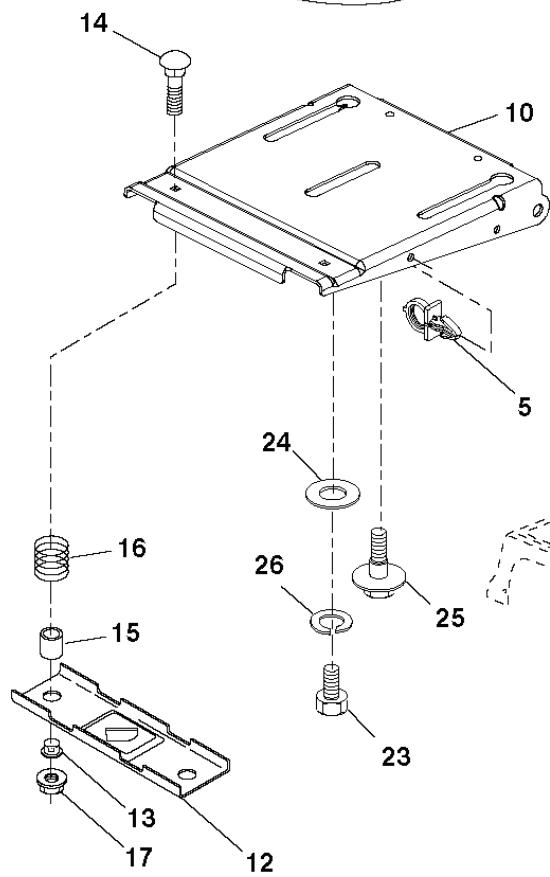

REF.	PART NO.	DESCRIPTION	REMARK	QTY.	KIT
187	817580520	BOLT		1	
203	871170780	BOLT		1	
207	532169845	WASHER		1	
214	532175609	LEVER		1	
215	532410142	ROD		1	
253	532175028	BRACKET		1	
254	817000616	SCREW		1	
255	532175608	SHAFT		1	
258	532178062	CLIP		1	
261	532131494	PULLEY		1	
263	817000612	SCREW		1	
262	872110622	BOLT		1	
264	532431174	BRACKET		1	
265	532426913	SPACER		1	
266	532182061	PROTECTOR		1	
268	532182402	PROTECTOR		1	
275	819131614	WASHER		1	
292	532400271	SPACER		1	
293	872140628	BOLT		1	
294	532197033	NUT		1	
295	532179114	PULLEY		1	
297	817490610	SCREW		1	

IGNITION SWITCH

POSITION	CIRCUIT	"MAKE"
OFF	M+G+A1	
RUN/OVERRIDE	B+A1	
RUN	B+A1	L+A2
START	B + S + A1	

WIRING INSULATED CLIPS

NOTE: IF WIRING INSULATED CLIPS WERE REMOVED FOR SERVICING OF UNIT, THEY SHOULD BE RE-INSTALLED TO PROPERLY SECURE YOUR WIRING.

REMOVABLE CONNECTIONS

RELAY

NON-REMOVABLE CONNECTIONS

seat_lt.bolt_7

REF.	PART NO.	DESCRIPTION	REMARK	QTY.	KIT
1	532401042	SIEGE CONDUCTEUR		1	
2	532140551	BRACKET		1	
3	871110616	SCREW		1	
4	819131610	WASHER		1	
5	532145006	CLIP		1	
6	873800600	NUT		1	
7	532124181	SPRING		1	
8	817000616	SCREW		1	
9	819131614	WASHER		1	
10	532195530	BERCEAU DE SIEGE CONDUCTEUR		1	
12	532174648	BRACKET		1	
13	532121248	BUSHING		1	
14	872050412	BOLT		1	
15	532134300	SPACER		1	
16	532121250	SPRING		1	
17	532123976	LOCKNUT		1	
21	532171852	BOLT		1	
22	873800500	LOCK NUT		1	
23	871110814	BOLT		1	
24	819171912	WASHER		1	
25	532127018	BOLT		1	
26	810040800	WASHER		1	
	PART NO.		REMARK		KIT