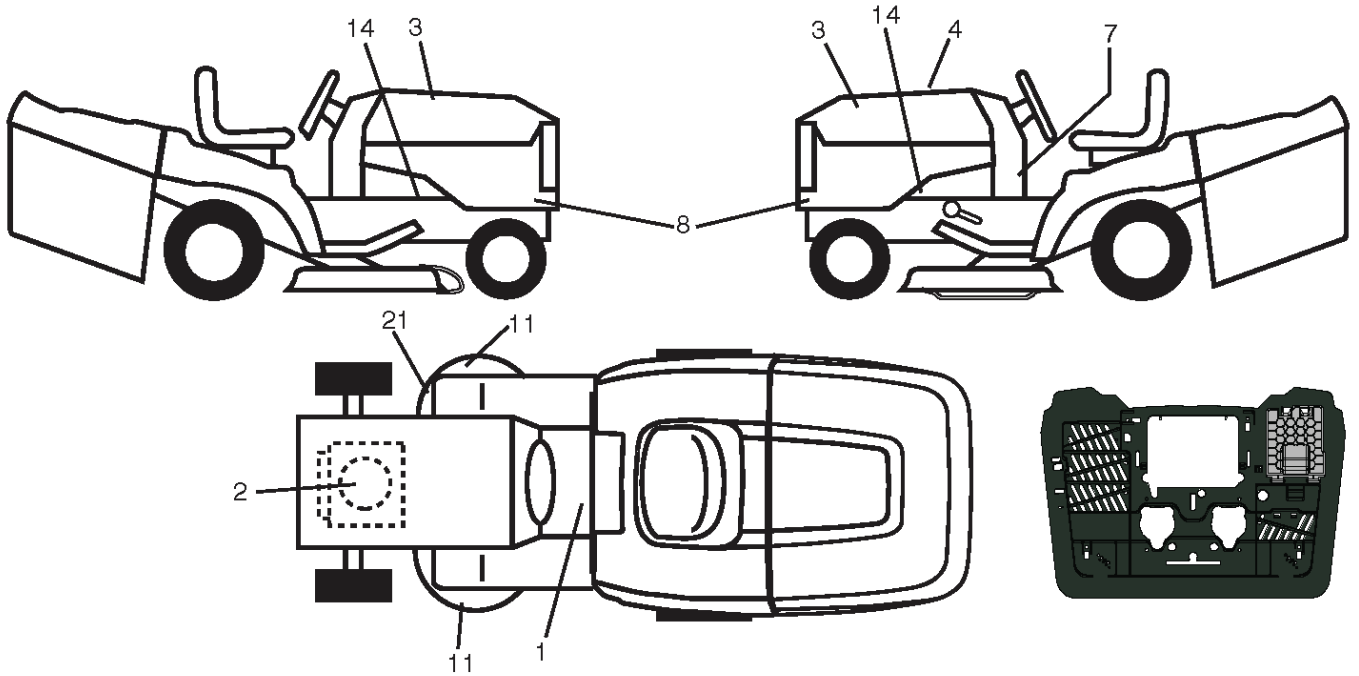

REF.	PART NO.	DESCRIPTION	REMARK	QTY.	KIT
1	581578301	DECAL		1	
2	532196841	DECAL		1	
3	581627301	DECAL		1	
4	581563801	DECAL		1	
7	532440247	DECAL		1	
8	532446159	DECAL		1	
11	581579101	DECAL		1	
14	581579601	DECAL		1	
21	532441189	DECAL		1	
--	532445102	DECAL		1	
--	532444619	DECAL		1	
--	532445493	DECAL		1	
--	532441409	PAD	"NOT SHOWN, LH"	1	
--	532441410	PAD	"NOT SHOWN, RH"	1