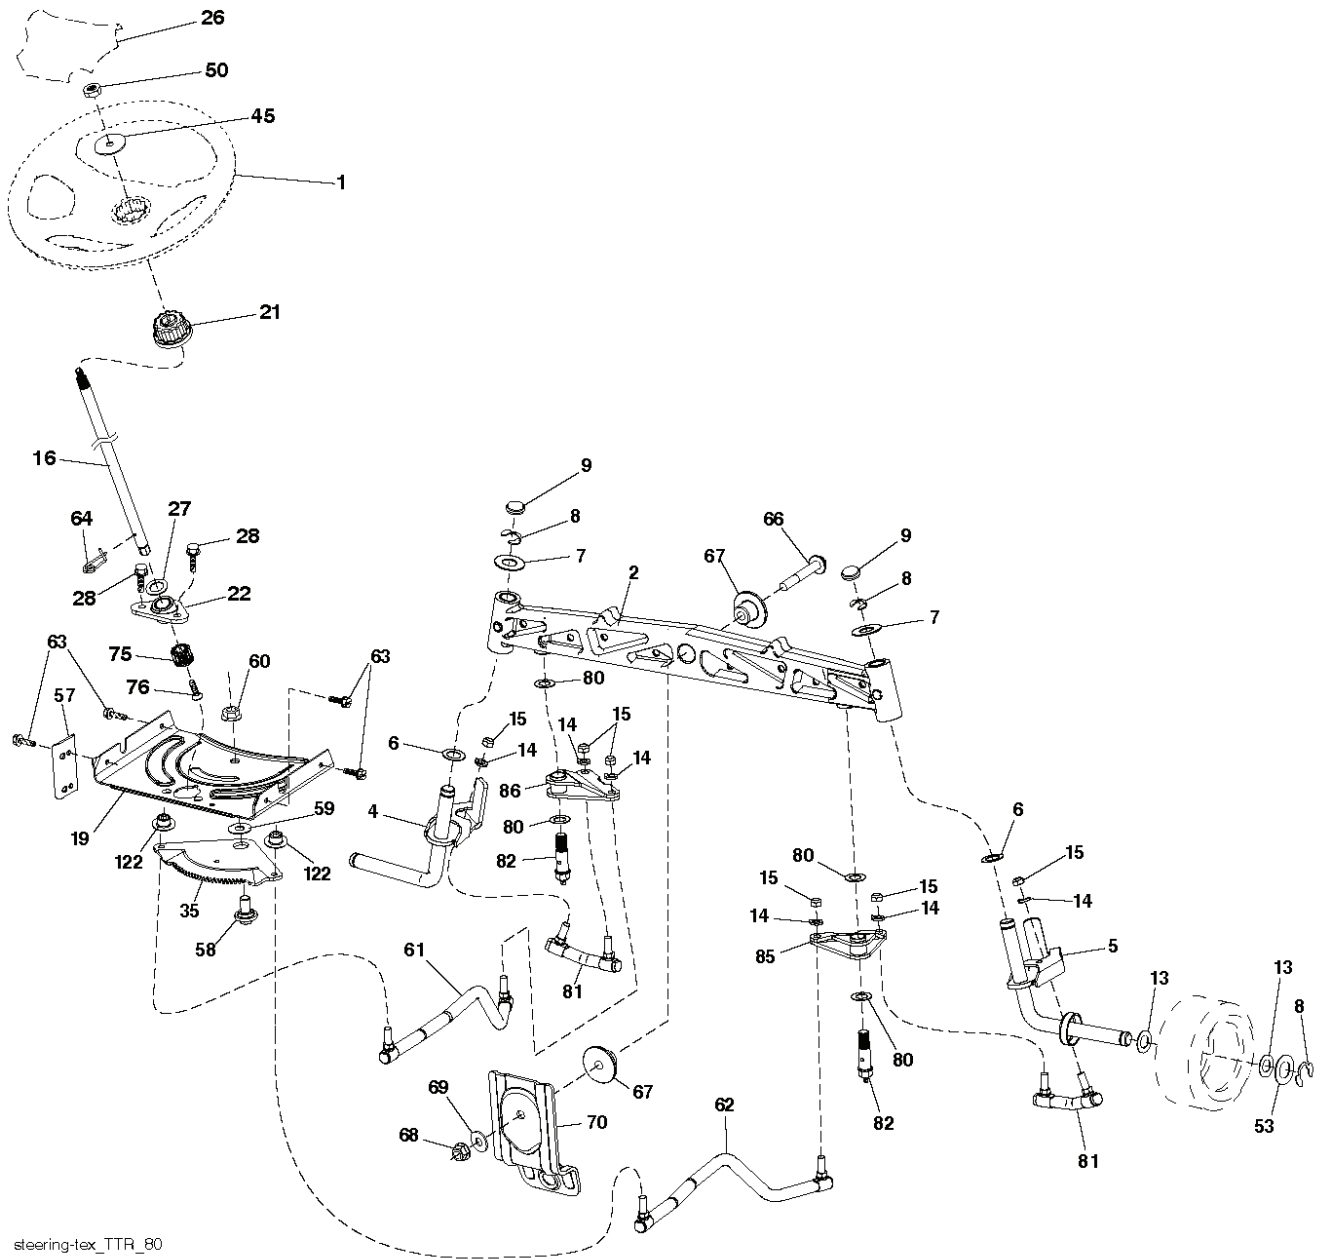

steering-tex_TTR_80

REF.	PART NO.	DESCRIPTION	REMARK	QTY.	KIT
1	532439740	STEERING WHEEL		1	
2	532436870	WHEEL AXLE		1	
4	532436873	SPINDLE	LH	1	
5	532436874	SPINDLE	RH	1	
6	532124931	WASHER		1	
7	532121748	WASHER		1	
8	812000029	RETAINER RING		1	
9	532121232	HUB CAP		1	
13	532121749	WASHER		1	
14	810040600	WASHER		1	
15	873540600	NUT		1	
16	587016002	SHAFT		1	
19	532194729	PLATE		1	
21	586840201	ADAPTER		1	
22	585029901	BEARING		1	
26	532439743	HUB CAP		1	
27	819211616	WASHER		1	
28	817000612	SCREW		1	
35	532440770	GEAR		1	
45	819183812	WASHER		1	
50	873900600	NUT		1	
53	532188967	WASHER		1	
57	532407465	BRACKET		1	
58	532194747	BOLT		1	
59	532194748	WASHER		1	
60	873971000	NUT		1	
61	532436884	LINK	LH	1	
62	532436885	TUBE	RH	1	
63	817000512	SCREW		1	
64	532199849	SPRING RETAINER		1	
66	871020748	BOLT		1	
67	532194737	BUSHING		1	
68	873900700	NUT		1	
69	532199162	WASHER		1	
70	532196197	BRACKET		1	
75	580683701	PINION		1	
76	580683601	SCREW		1	
80	532001370	WASHER		1	
81	532436887	LINK		1	
82	532436877	BOLT		1	
85	532441873	PIVOT		1	
86	532441872	PIVOT		1	
122	532444962	CAP		1