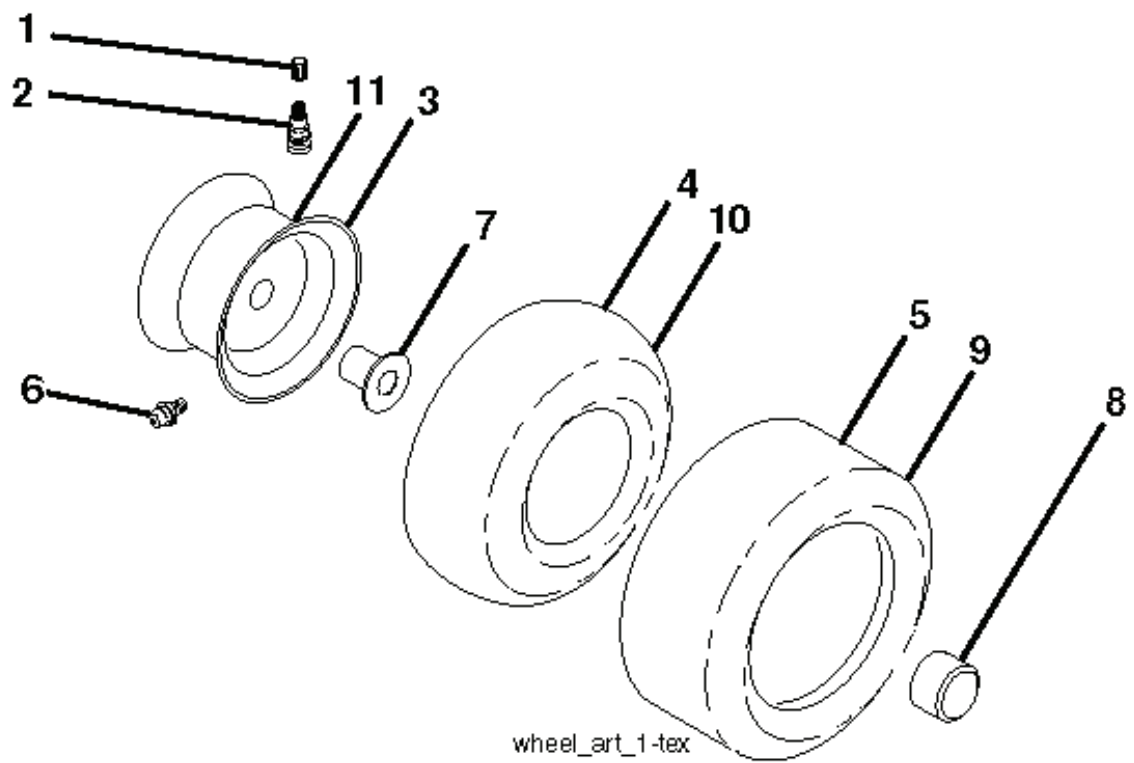

steering-tex_TTR_80

REF.	PART NO.	DESCRIPTION	REMARK	QTY.	KIT
1	532439740	STEERING WHEEL		1	
2	532436870	WHEEL AXLE		1	
4	532436873	SPINDLE	LH	1	
5	532436874	SPINDLE	RH	1	
6	532124931	WASHER		1	
7	532121748	WASHER		1	
8	812000029	RETAINER RING		1	
9	532121232	HUB CAP		1	
13	532121749	WASHER		1	
14	810040600	WASHER		1	
15	873540600	NUT		1	
16	587016002	SHAFT		1	
19	532194729	PLATE		1	
21	586840201	ADAPTER		1	
22	585029901	BEARING		1	
26	532439743	HUB CAP		1	
27	819211616	WASHER		1	
28	817000612	SCREW		1	
35	532440770	GEAR		1	
45	819183812	WASHER		1	
50	873900600	NUT		1	
53	532188967	WASHER		1	
57	532407465	BRACKET		1	
58	532194747	BOLT		1	
59	532194748	WASHER		1	
60	873971000	NUT		1	
61	532436884	LINK	LH	1	
62	532436885	TUBE	RH	1	
63	817000512	SCREW		1	
64	532199849	SPRING RETAINER		1	
66	871020748	BOLT		1	
67	532194737	BUSHING		1	
68	873900700	NUT		1	
69	532199162	WASHER		1	
70	532196197	BRACKET		1	
75	580683701	PINION		1	
76	580683601	SCREW		1	
80	532001370	WASHER		1	
81	532436887	LINK		1	
82	532436877	BOLT		1	
85	532441873	PIVOT		1	
86	532441872	PIVOT		1	
122	532444962	CAP		1	

REF.	PART NO.	DESCRIPTION	REMARK	QTY.	KIT
1	532059192	CAP VALVE		1	
2	532065139	NIPPLE		1	
3	532138336	RIM	Front 6"	1	
4	532059904	HOSE	(Service Item Only)	1	
5	532106222	TIRE	Front 15" x 6.0"-6"	1	
6	532124957	FITTING	(Front Wheel Only)	1	
7	532124959	BEARING	(Front Wheel Only)	1	
8	532175039	HUB CAP		1	
9	532420531	TIRE	Rear 18" x 9.5"-8"	1	
10	532124926	HOSE	(Service Item Only)	1	
11	532138337	RIM SPROCKET	Rear 8"	1	
	532144334	SEALING FOAM		1	