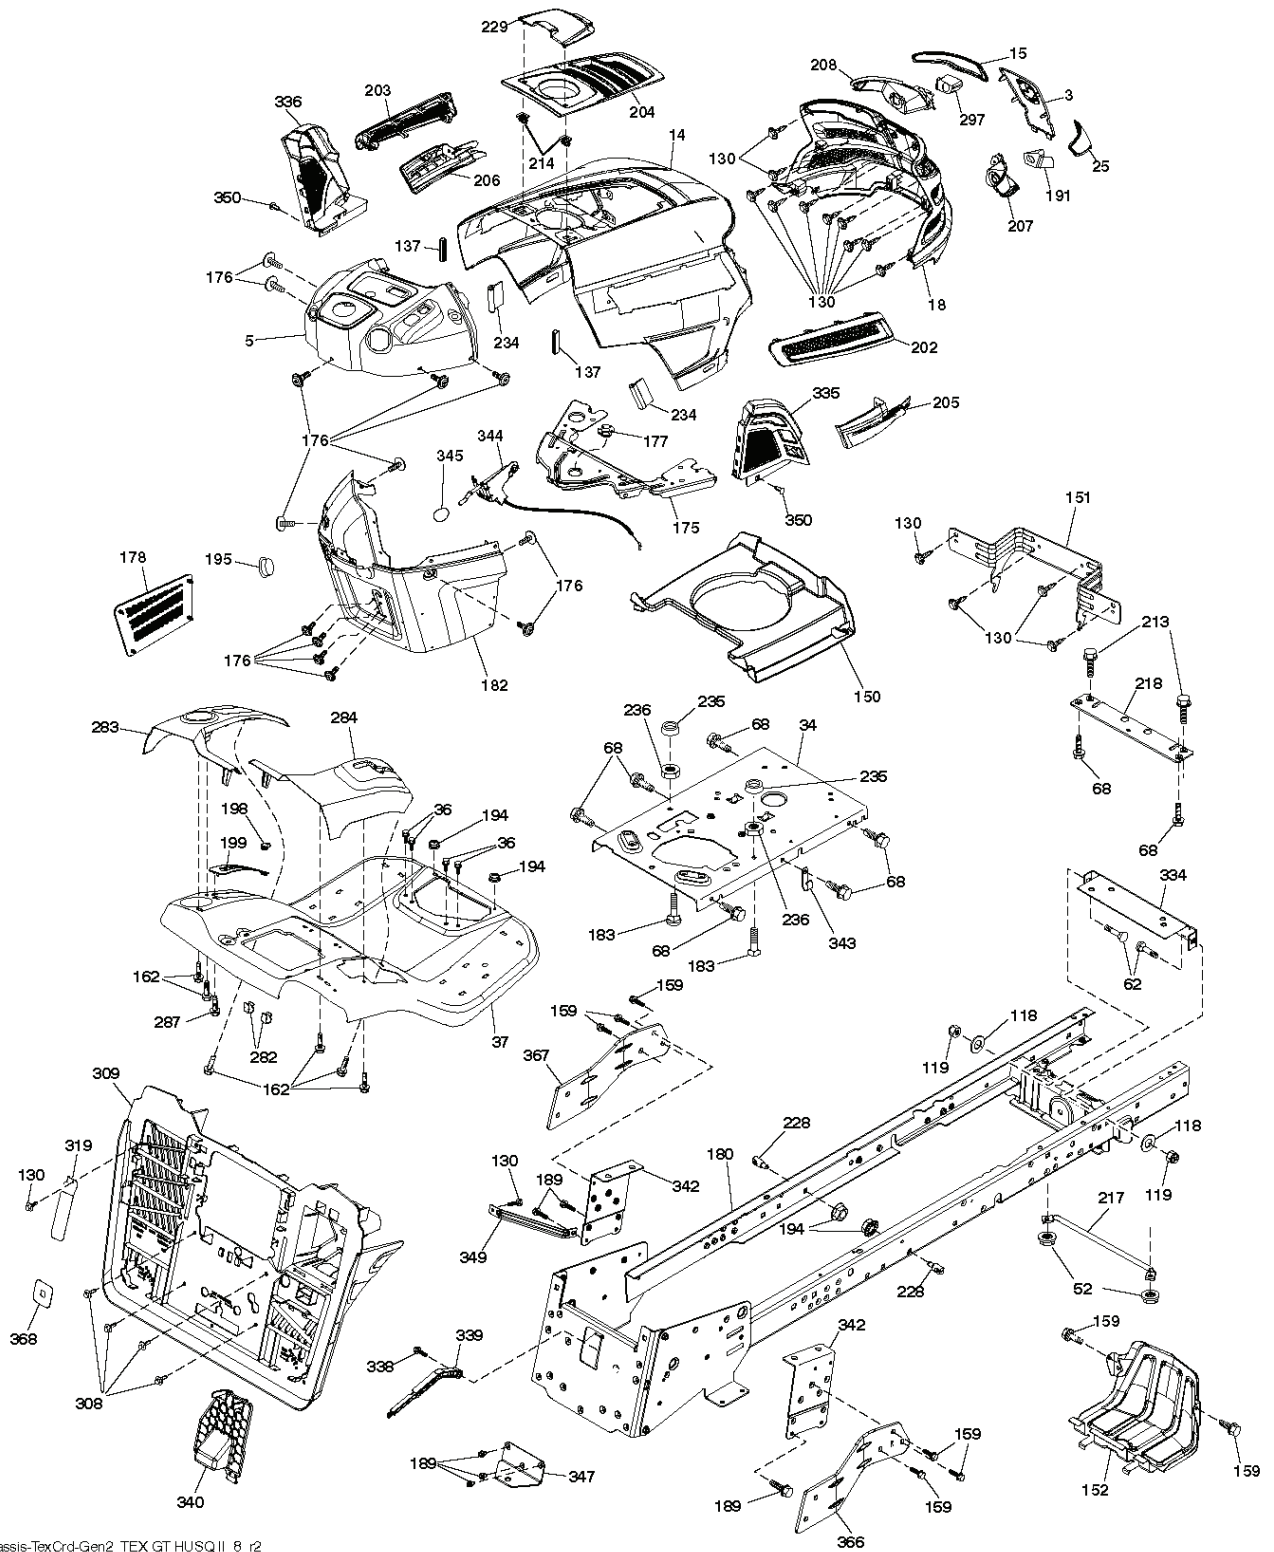

REF.	PART NO.	DESCRIPTION	REMARK	QTY.	KIT
3	532439752	LOGOTYPE		1	
5	532437484	DASH		1	
14	532441177	HOOD		1	
15	532439733	LENS	LH	1	
18	532440653	GRILLE		1	
25	532443385	LENS	RH	1	
34	580910801	CHASSIS		1	
36	817060512	SCREW		1	
37	532441419	FENDER		1	
52	873680500	NUT		1	
62	872110608	BOLT		1	
68	817490508	SCREW		1	
118	819131316	WASHER		1	
119	873680600	NUT		1	
130	532416358	SCREW		1	
137	532407590	DAMPING PIECE		1	
150	532439731	AIR DUCT		1	
151	532436670	BRACKET		1	
152	532439870	SHIELD		1	
159	817000612	SCREW		1	
162	532142432	SCREW		1	
175	532196304	SUPPORT		1	
176	532400776	SCREW		1	
177	532195228	BUSHING		1	
178	532199782	NET		1	
180	583902701	CHASSIS		1	
182	532438967	DASH		1	
183	874520520	BOLT		1	
189	817000512	SCREW		1	
191	532437455	INSERT		1	
194	873900500	NUT		1	
195	532404137	TROU*RPLPAR 532401556428		1	
198	532441552	INDICATOR		1	
199	532418739	PLATE		1	
202	532439728	COVER	RH	1	
203	532439727	COVER	LH	1	
204	532440665	COVER		1	
205	532439730	SKIRT	RH	1	
206	532439729	SKIRT	LH	1	
207	532439734	CUP	RH	1	
208	532439735	CUP	LH	1	
213	874760512	BOLT		1	
214	532199145	CLIP		1	
217	532409167	ROD		1	
218	532196395	PLATE		1	
228	532195161	STUD		1	
229	532441463	LID		1	
234	532404742	DAMPING PIECE		1	
235	532406129	SPACER		1	
236	873930500	NUT		1	
282	532414110	CLIP		1	
283	532447212	CONSOLE		1	
284	532447220	CONSOLE		1	
287	817600406	SCREW		1	
297	532437456	INSERT		1	
308	532171877	BOLT		1	
309	581328911	BACKPLATE		1	
319	581313906	LEVER		1	
334	532442537	BRACKET		1	
335	532448204	COVER		1	
336	532445309	COVER		1	
338	532436640	BOLT		1	
339	532436641	LEVER		1	
340	581329001	BATTERY		1	
342	532435938	SUPPORT		1	
343	532440749	CLIP		1	
344	532438970	CONTROL		1	
345	532440639	KNOB		1	
347	532445832	HITCH		1	
349	532436606	SUPPORT		1	
350	532445143	CLIP		1	
366	581314602	BRACKET		1	
367	581314502	BRACKET		1	
368	581424801	SHROUD		1