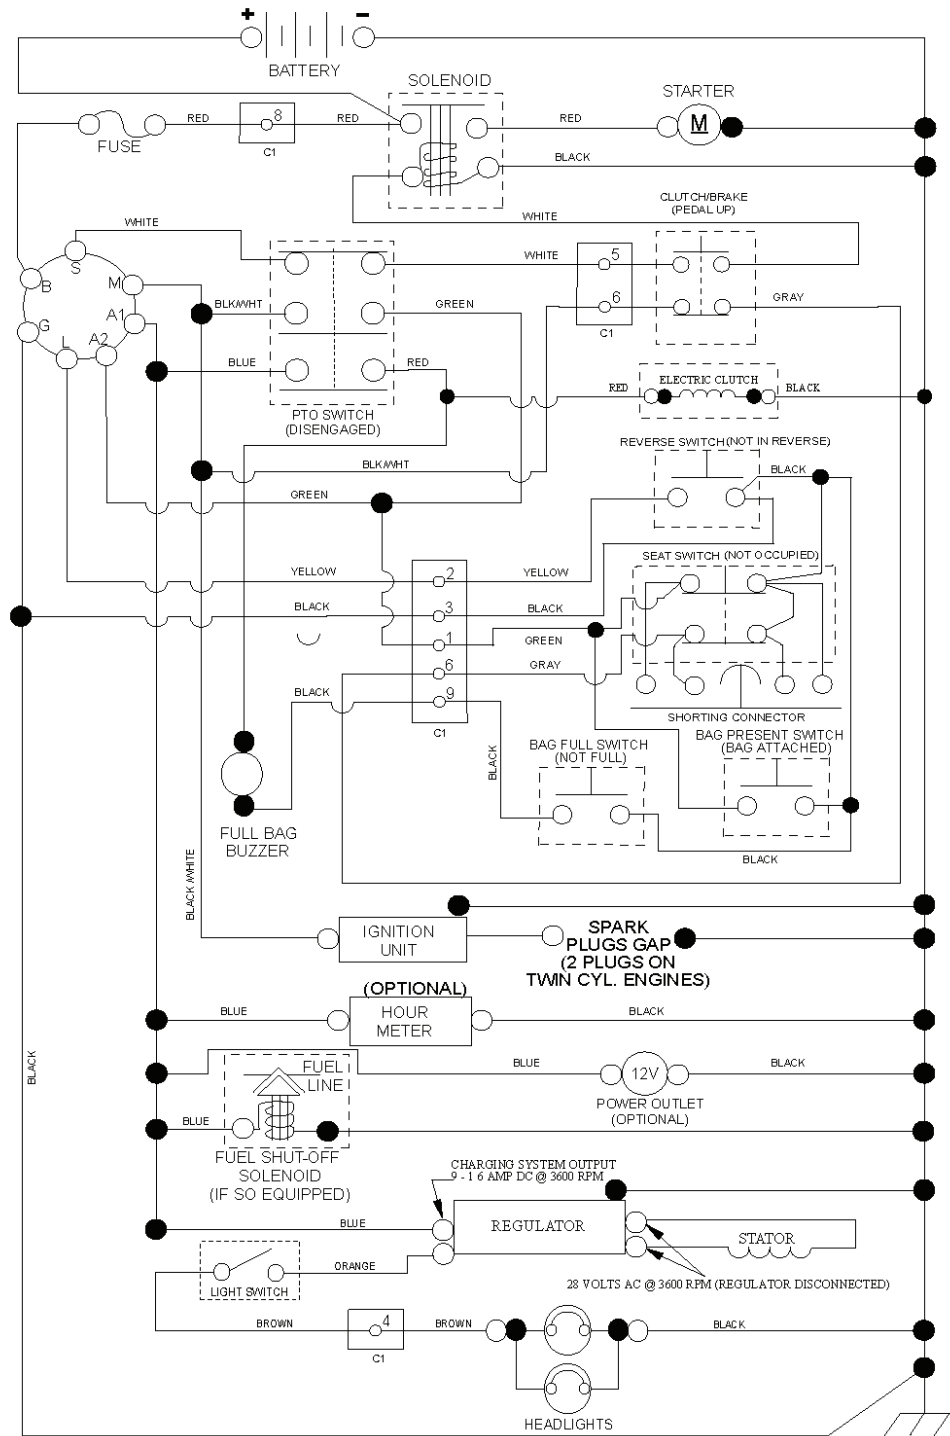

IGNITION SWITCH

POSITION	CIRCUIT "MAKE"
OFF	M+G+A1
RUN/OVERRIDE	B+A1
RUN	B+A1 L+A2
START	B+S+A1

WIRING INSULATED CLIPS
NOTE: IF WIRING INSULATED CLIPS WERE REMOVED FOR SERVICING OF UNIT, THEY SHOULD BE RE-INSTALLED TO PROPERLY SECURE YOUR WIRING.

● NON-REMOVABLE CONNECTIONS

○ REMOVABLE CONNECTIONS