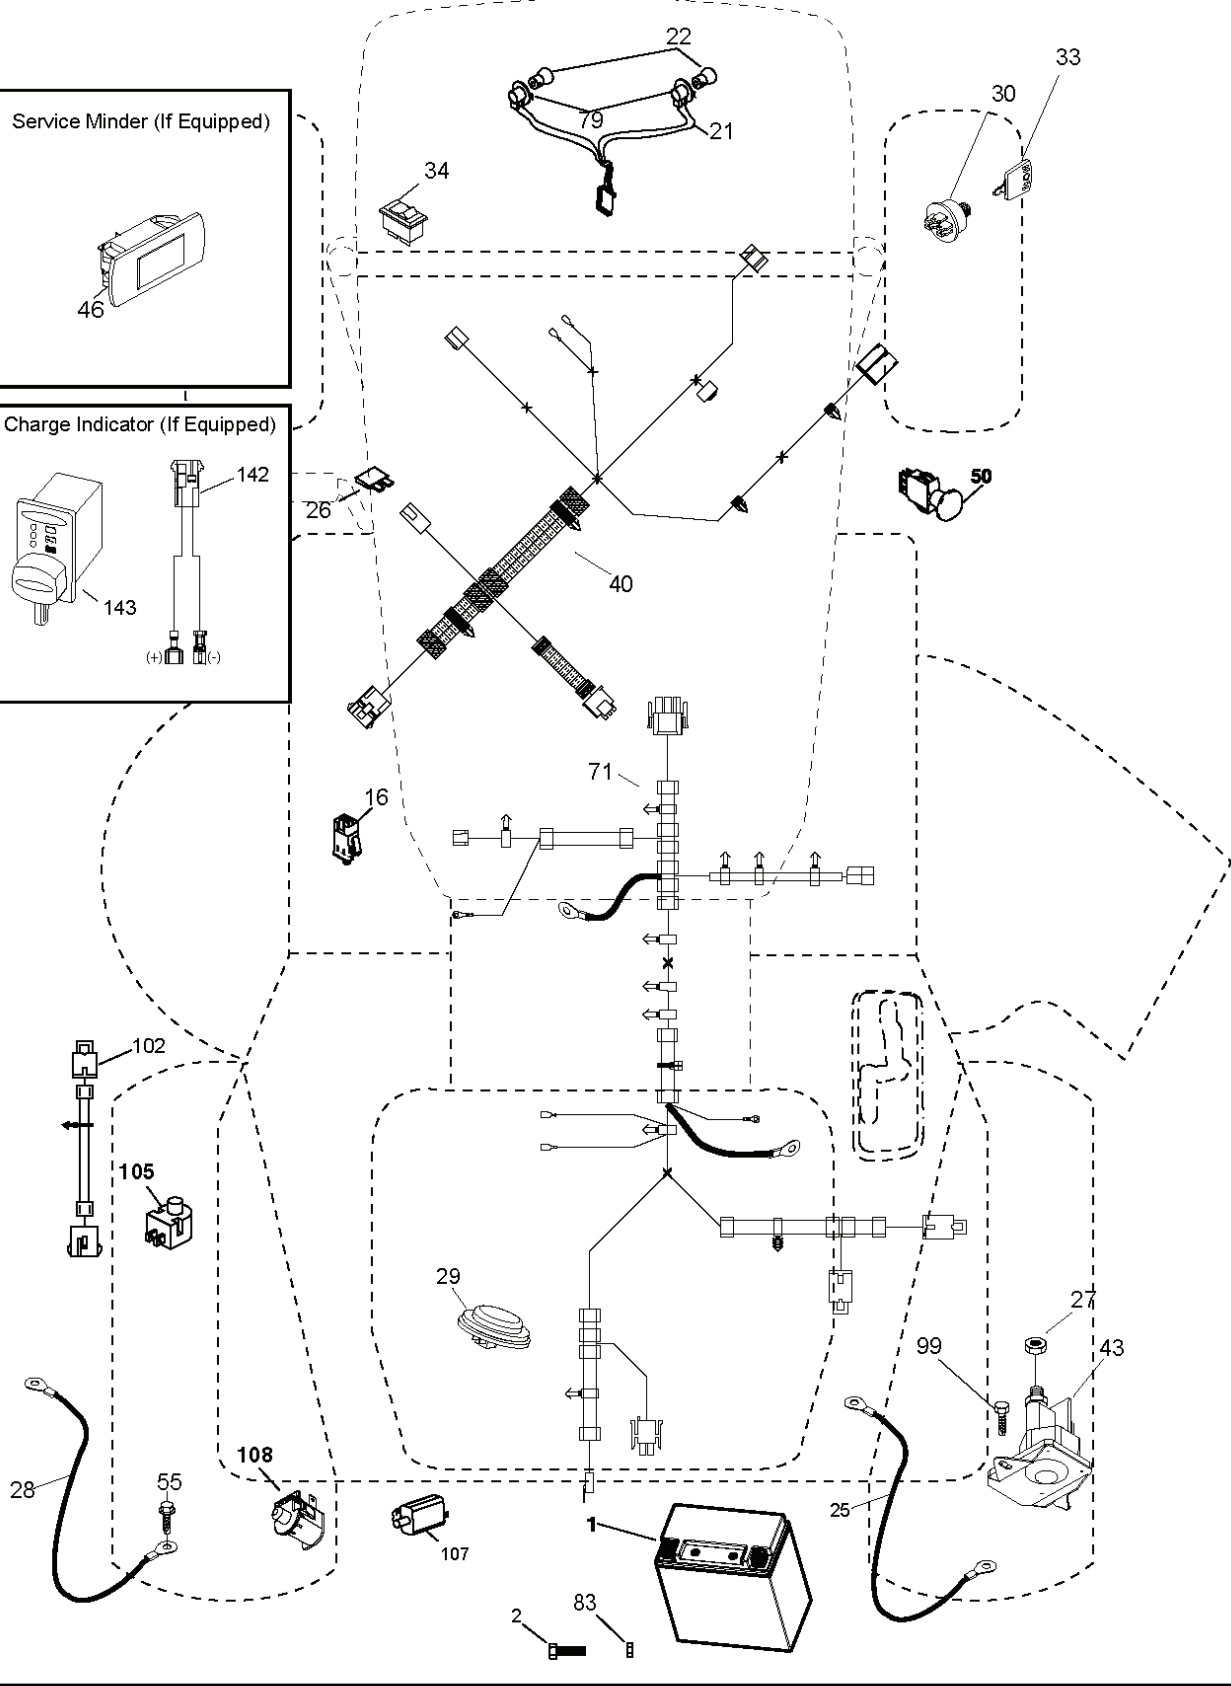

TC06S

REF.	PART NO.	DESCRIPTION	REMARK	QTY.	KIT
1	532437157	BATTERY		1	
2	532440923	SCREW		1	
16	532176138	MICRO SWITCH		1	
21	532400252	HARNESS		1	
22	532004152	BULB		1	
25	532441382	CABLE		1	
26	532175158	FUSE		1	
27	873510400	NUT		1	
28	532441383	CABLE		1	
29	532401545	SWITCH		1	
30	532193350	IGNITION MODULE		1	
33	532411935	KEY		1	
34	532110712	SWITCH		1	
40	581686401	HARNESS		1	
43	532192507	SOLENOID		1	
46	532401763	DISPLAY		1	
50	532174651	SWITCH		1	
55	817060512	SCREW		1	
71	532440820	HARNESS		1	
79	532175242	HOLDER		1	
83	532436774	NUT		1	
99	817720408	SCREW		1	
102	532441262	HARNESS ASSY		1	
105	532407568	SWITCH		1	
107	532180379	SWITCH FBI		1	
108	532421062	SWITCH		1	
142	532448057	HARNESS		1