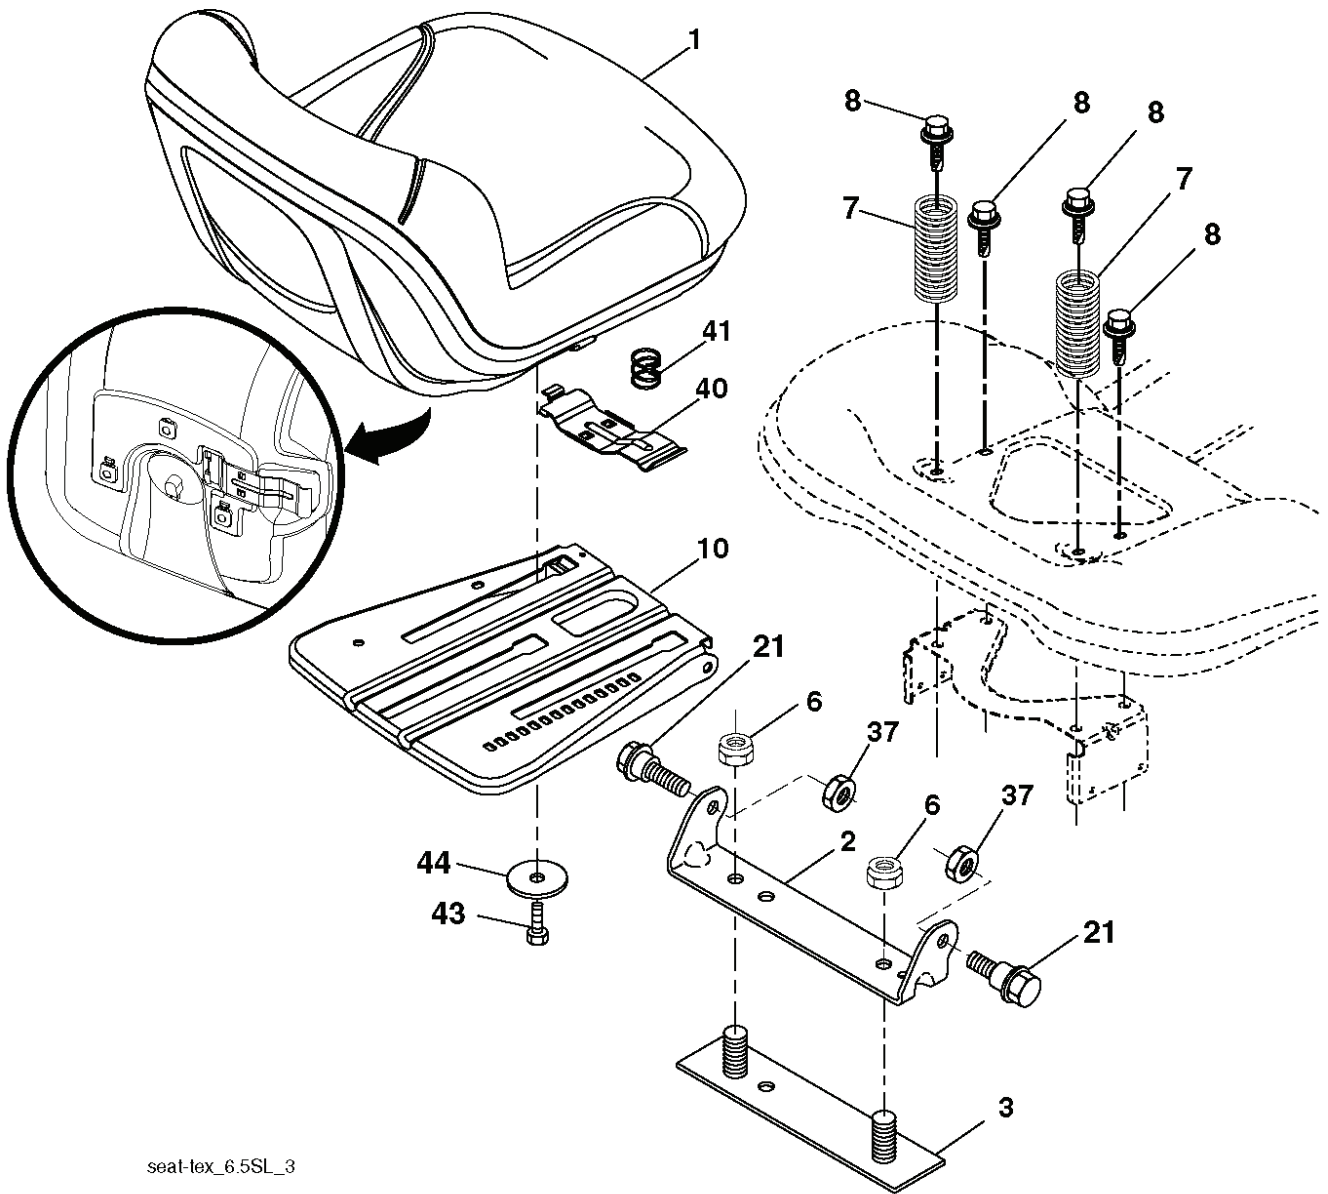

IGNITION SWITCH

POSITION	CIRCUIT "MAKE"
OFF	M+G+A1
RUN/OVERRIDE	B+A1
RUN	B+A1 L+A2
START	B+S+A1

CHASSIS HARNESS CONNECTOR (C1) (MATING SIDE)

DASH HARNESS CONNECTOR (C1) (MATING SIDE)

WIRING INSULATED CLIPS
 NOTE: IF WIRING INSULATED CLIPS WERE REMOVED FOR SERVICING OF UNIT, THEY SHOULD BE RE-INSTALLED TO PROPERLY SECURE YOUR WIRING.

● NON-REMOVABLE CONNECTIONS

○ REMOVABLE CONNECTIONS

seat-lex_6.5SL_3

REF.	PART NO.	DESCRIPTION	REMARK	QTY.	KIT
1	532439822	SEAT		1	
2	532180166	BRACKET		1	
3	532140675	STRAP		1	
6	873800600	NUT		1	
7	532124181	SPRING		1	
8	532171877	BOLT		1	
10	532196977	PLATE		1	
21	532171852	BOLT		1	
37	873800500	LOCK NUT		1	
40	532197661	HANDLE		1	
41	532198200	SPRING		1	
43	874760612	BOLT		1	
44	819133812	WASHER		1	

REF.	PART NO.	DESCRIPTION	REMARK	QTY.	KIT
1	532059192	CAP VALVE		1	
2	532065139	NIPPLE		1	
3	532138336	RIM	Front 6"	1	
4	532059904	HOSE	(Service Item Only)	1	
5	532106222	TIRE	Front 15" x 6.0"-6"	1	
6	532124957	FITTING	(Front Wheel Only)	1	
7	532124959	BEARING	(Front Wheel Only)	1	
8	532175039	HUB CAP		1	
9	532420531	TIRE	Rear 18" x 9.5"-8"	1	
10	532124926	HOSE	(Service Item Only)	1	
11	532138337	RIM SPROCKET	Rear 8"	1	
	532144334	SEALING FOAM		1	