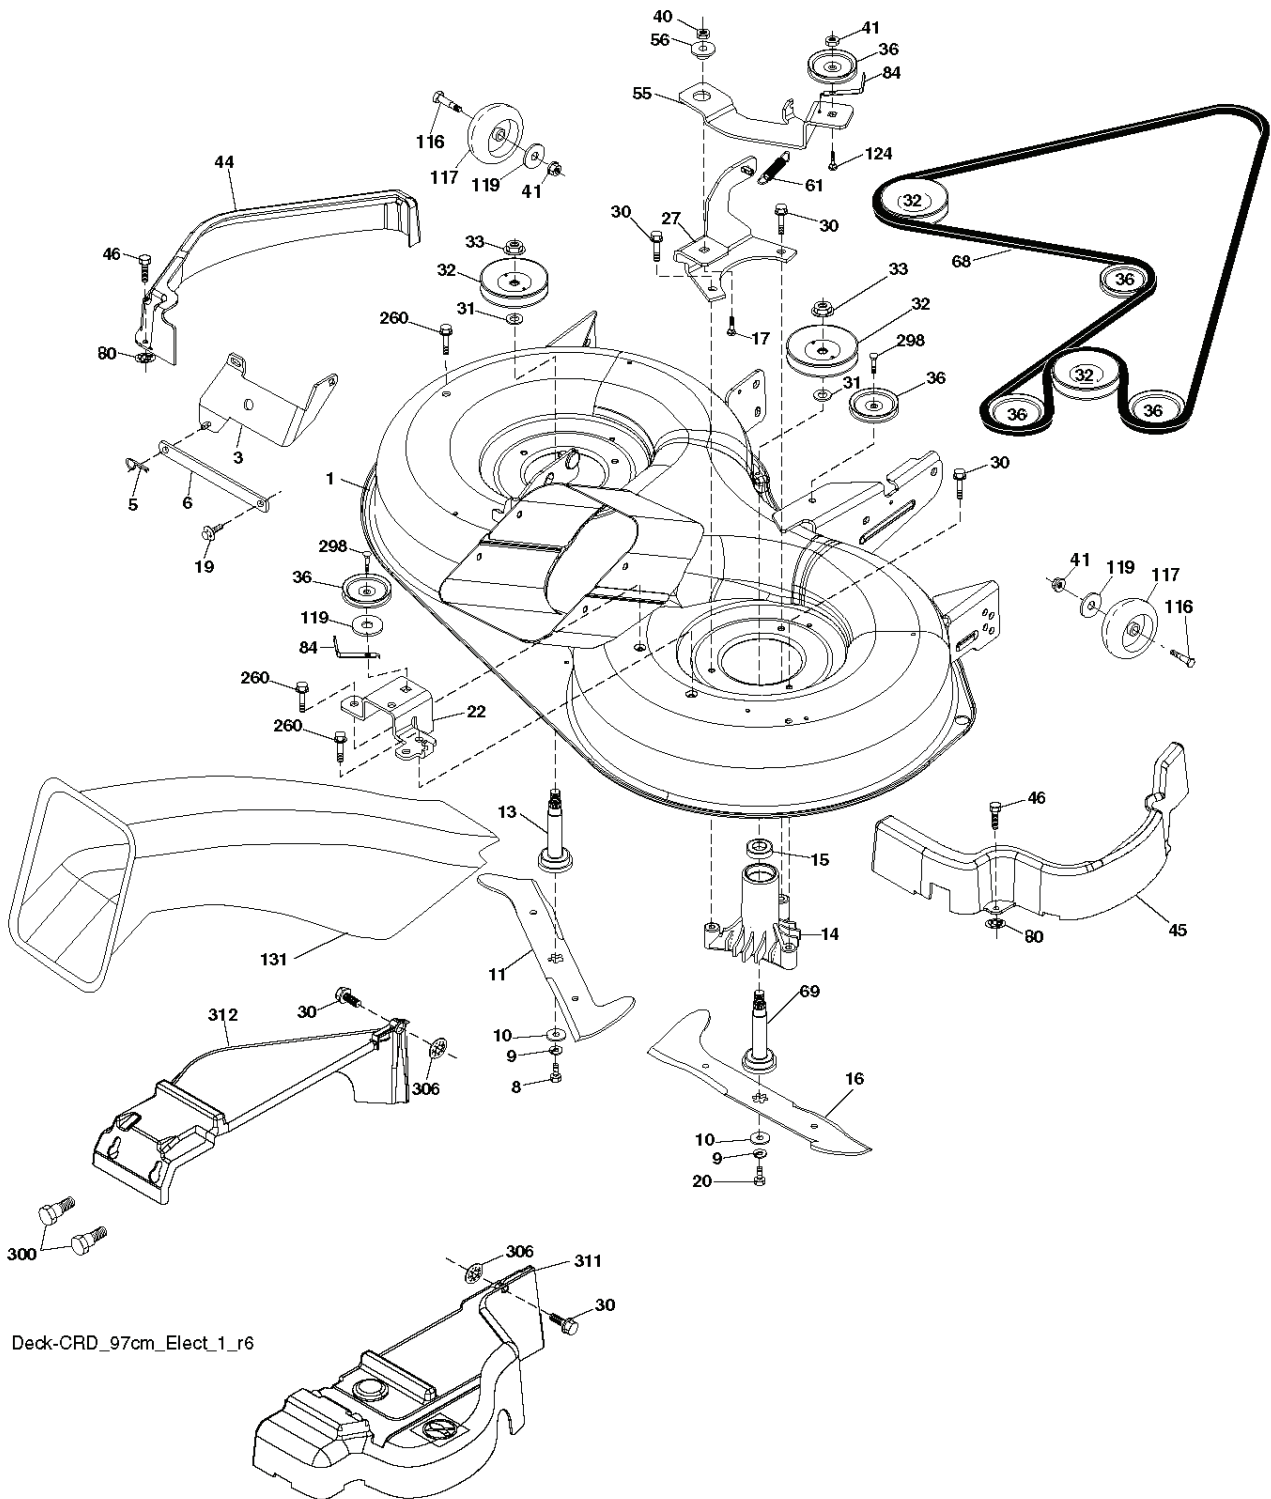

Deck-CRD_97cm_Elect_1_r6

REF.	PART NO.	DESCRIPTION	REMARK	QTY.	KIT
1	532429121	CUTTING DECK		1	
3	532431864	BRACKET		1	
5	532124670	RETAINER RING		1	
6	532165557	ROD		1	
8	532181712	BOLT		1	
9	810030600	WASHER		1	
10	532140296	WASHER		1	
11	532427984	RIDE ON BLADE		1	
13	532137645	SHAFT		1	
14	532128774	BEARING HOUSING		1	
15	532110485	BEARING		1	
16	532427985	BLADE		1	
17	872140610	BOLT		1	
19	532132827	SPEC. BOLT		1	
20	532181713	BOLT		1	
22	532431169	BRACKET		1	
27	532427981	BRACKET		1	
30	532173984	SCREW		1	
31	532187690	WASHER		1	
32	532153532	PULLEY		1	
33	532400234	NUT		1	
36	532146763	PULLEY		1	
40	873680600	NUT		1	
41	873900600	NUT		1	
44	532430210	COVER		1	
45	532430209	COVER		1	
46	532137729	SCREW		1	
55	532199498	ARM		1	
56	532165723	SPACER		1	
61	532199486	SPRING		1	
68	532429532	BELT		1	
69	532165482	SHAFT		1	
80	532423062	NUT		1	
84	532156085	BELT GUIDE		1	
116	532193406	BOLT		1	
117	532174873	WHEEL		1	
119	819132012	WASHER		1	
124	872110612	BOLT		1	
131	532165661	PIPE		1	
260	817670608	SCREW		1	
298	817490628	SCREW		1	
300	532196539	BOLT		1	
306	532423063	WASHER		1	
311	532430774	COVER		1	
312	532430775	COVER		1	
--	532181857	BEARING HOUSING	Mandrel Assembly (Includes housing, shaft assembly, and bearing only - pulley/nut/washer and blade bolt/washers not included)	1	
--	532181858	BEARING HOUSING		1	
--	532431783	CUTTING DECK	Replacement Mower, Complete (Std. Deck - Order separately guage wheel components key nos. 116, 117 & 119)	1