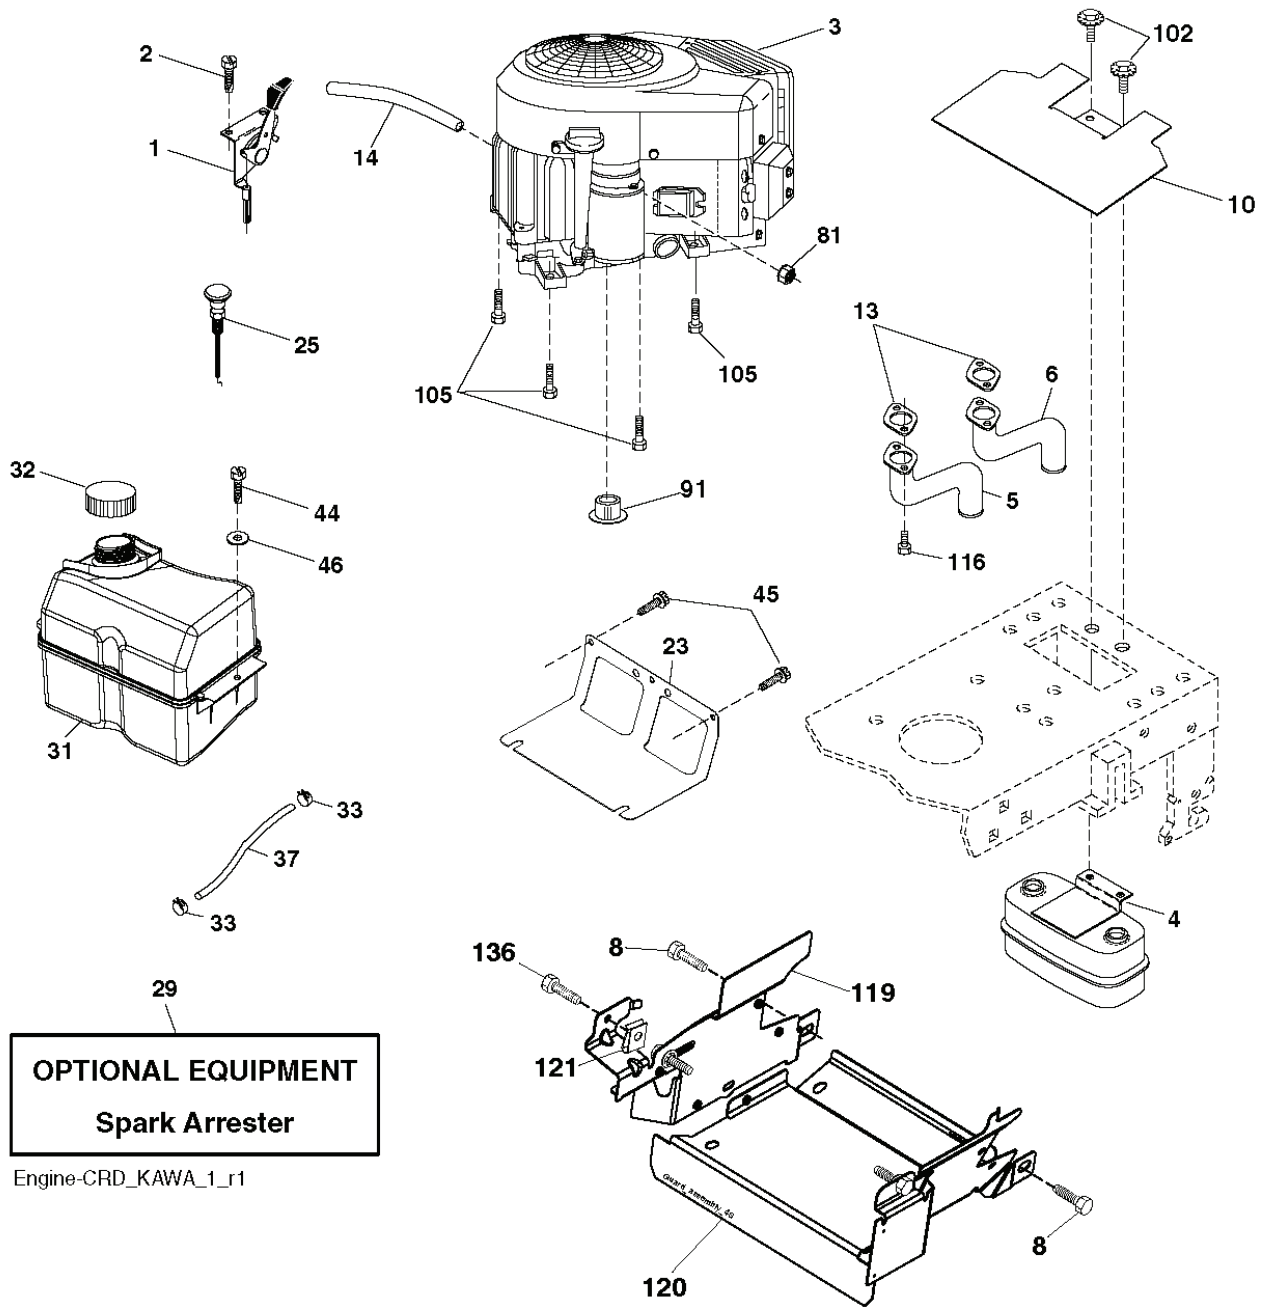

OPTIONAL EQUIPMENT
Spark Arrester

Engine-CRD_KAWA_1_r1

REF.	PART NO.	DESCRIPTION	REMARK	QTY.	KIT
1	532190454	THROTTLE CONTROL		1	
2	817720408	SCREW		1	
3	000000000	W/O DESCRIPTION	ENGINE KAWA MODEL NO. FS481V-CS53 (445365)	1	
4	532149723	MUFFLER		1	
5	532424765	EXHAUST		1	
6	532424766	EXHAUST		1	
8	532171877	BOLT		1	
10	532434017	SHIELD		1	
13	532178151	MUFFLER GASKET		1	
14	532148456	TUBE		1	
23	532169837	HEAT SHIELD		1	
25	532191717	CHOKE CONTROL		1	
29	532137180	SPARK ARRESTER KIT		1	
31	532430825	FUEL TANK		1	
32	532430220	FUEL CAP		1	
33	532123487	HOSE CLAMP		1	
37	532137040	HOSE		1	
44	817670412	SCREW		1	
45	817000612	SCREW		1	
46	819091416	WASHER		1	
81	873510400	NUT		1	
91	532187495	BUSHING		1	
102	817000512	SCREW		1	
105	817120616	SCREW		1	
116	532184362	NUT		1	
119	532199768	* LENKRAD		1	
120	532199767	GUARD		1	
121	532196688	NUT		1	
136	532137729	SCREW		1