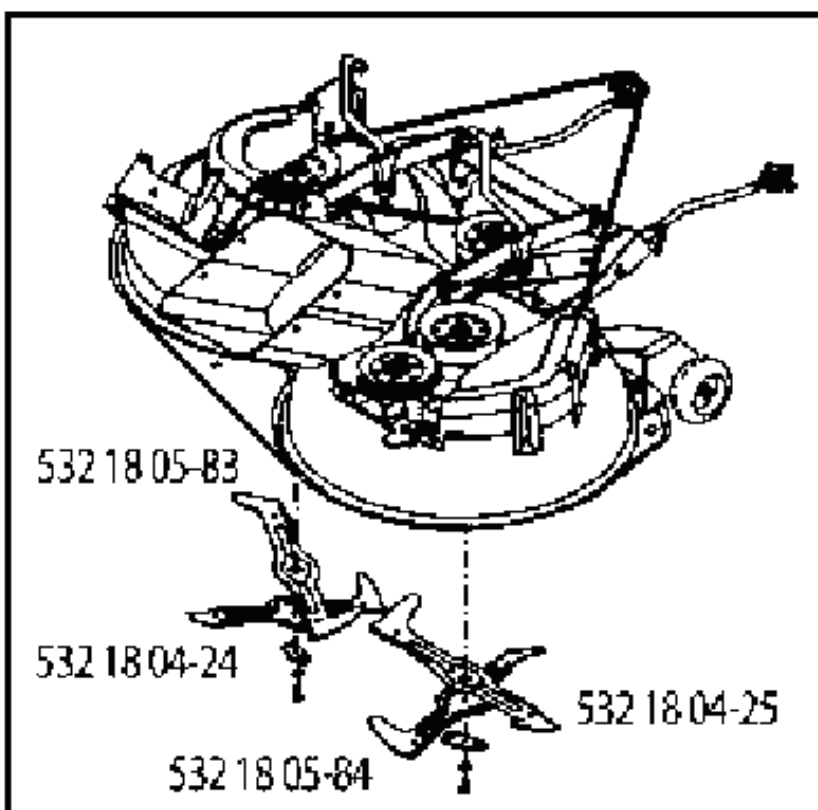

REF.	PART NO.	DESCRIPTION	REMARK	QTY.	KIT
1	532190454	THROTTLE CONTROL		1	
2	817720408	SCREW		1	
3	000000000	W/O DESCRIPTION	ENGINE KAWA MODEL NO. FS481V-CS53 (445365)	1	
4	532149723	MUFFLER		1	
5	532424765	EXHAUST		1	
6	532424766	EXHAUST		1	
8	532171877	BOLT		1	
10	532434017	SHIELD		1	
13	532178151	MUFFLER GASKET		1	
14	532148456	TUBE		1	
23	532169837	HEAT SHIELD		1	
25	532191717	CHOKE CONTROL		1	
29	532137180	SPARK ARRESTER KIT		1	
31	532430825	FUEL TANK		1	
32	532430220	FUEL CAP		1	
33	532123487	HOSE CLAMP		1	
37	532137040	HOSE		1	
44	817670412	SCREW		1	
45	817000612	SCREW		1	
46	819091416	WASHER		1	
81	873510400	NUT		1	
91	532187495	BUSHING		1	
102	817000512	SCREW		1	
105	817120616	SCREW		1	
116	532184362	NUT		1	
119	532199768	* LENKRAD		1	
120	532199767	GUARD		1	
121	532196688	NUT		1	
136	532137729	SCREW		1