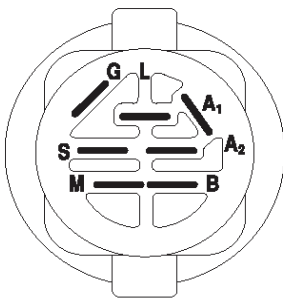

IGNITION SWITCH

POSITION	CIRCUIT	"MAKE"
OFF	M+G+A1	
RUN/OVERRIDE	B+A1	
RUN	B+A1	L+A2
START	B + S + A1	

03048

WIRING INSULATED CLIPS
NOTE: IF WIRING INSULATED CLIPS WERE REMOVED FOR SERVICING OF UNIT, THEY SHOULD BE RE-INSTALLED TO PROPERLY SECURE YOUR WIRING.

PTO SWITCH

POSITION	CIRCUIT
OFF	C + G, B + H
ON	C + F, B + E, A + D

●
NON-REMOVABLE CONNECTIONS

○
REMOVABLE CONNECTIONS