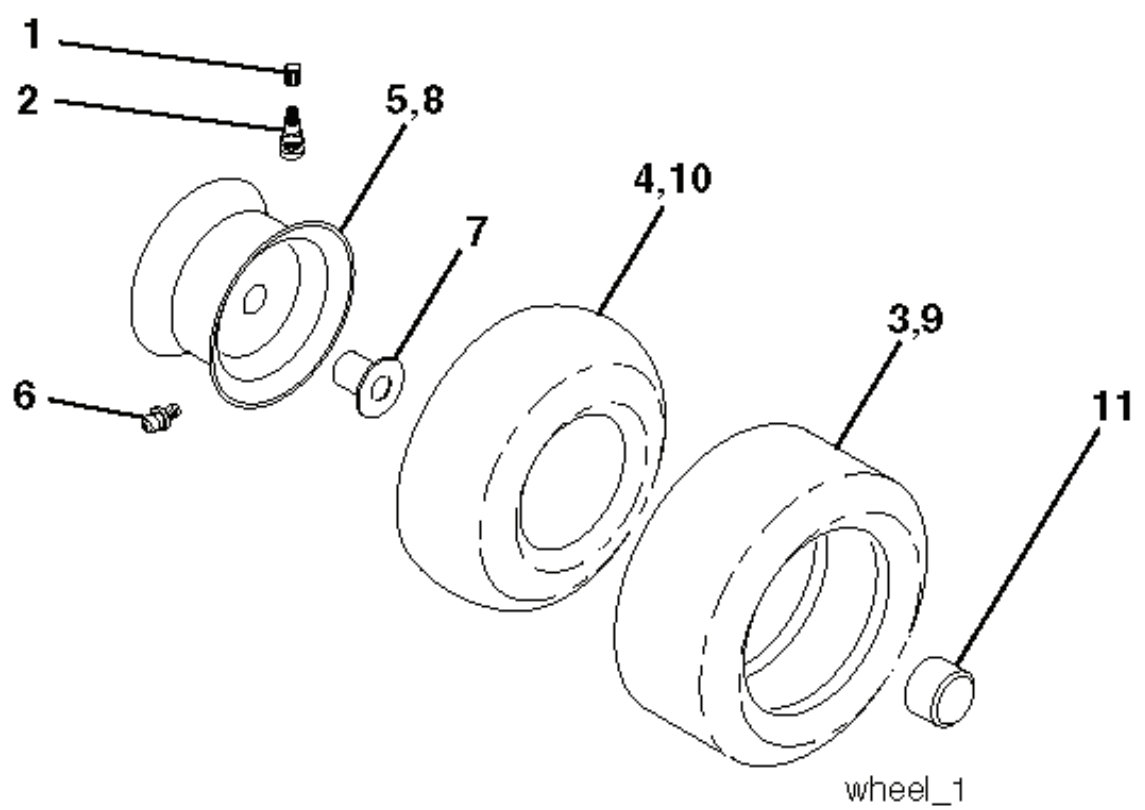

Deck-CRD_97cm_Elect_1_r6

REF.	PART NO.	DESCRIPTION	REMARK	QTY.	KIT
1	532429121	CUTTING DECK		1	
3	532431864	BRACKET		1	
5	532124670	RETAINER RING		1	
6	532165557	ROD		1	
8	532181712	BOLT		1	
9	810030600	WASHER		1	
10	532140296	WASHER		1	
11	532427984	RIDE ON BLADE		1	
13	532137645	SHAFT		1	
14	532128774	BEARING HOUSING		1	
15	532110485	BEARING		1	
16	532427985	BLADE		1	
17	872140610	BOLT		1	
19	532132827	SPEC. BOLT		1	
20	532181713	BOLT		1	
22	532431169	BRACKET		1	
27	532427981	BRACKET		1	
30	532173984	SCREW		1	
31	532187690	WASHER		1	
32	532153532	PULLEY		1	
33	532400234	NUT		1	
36	532146763	PULLEY		1	
40	873680600	NUT		1	
41	873900600	NUT		1	
44	532430210	COVER		1	
45	532430209	COVER		1	
46	532137729	SCREW		1	
55	532199498	ARM		1	
56	532165723	SPACER		1	
61	532199486	SPRING		1	
68	532429532	BELT		1	
69	532165482	SHAFT		1	
80	532423062	NUT		1	
84	532156085	BELT GUIDE		1	
116	532193406	BOLT		1	
117	532174873	WHEEL		1	
119	819132012	WASHER		1	
124	872110612	BOLT		1	
131	532165661	PIPE		1	
260	817670608	SCREW		1	
298	817490628	SCREW		1	
300	532196539	BOLT		1	
306	532423063	WASHER		1	
311	532430774	COVER		1	
312	532430775	COVER		1	
--	532181857	BEARING HOUSING	Mandrel Assembly (Includes housing, shaft assembly, and bearing only - pulley/nut/washer and blade bolt/washers not included)	1	
--	532181858	BEARING HOUSING		1	
--	532431783	CUTTING DECK	Replacement Mower, Complete (Std. Deck - Order separately guage wheel components key nos. 116, 117 & 119)	1	

REF.	PART NO.	DESCRIPTION	REMARK	QTY.	KIT
1	532059192	CAP VALVE		1	
2	532065139	NIPPLE		1	
3	532106222	TIRE	Front 15" x 6.0"-6"	1	
4	532059904	HOSE	(Service Item Only)	1	
5	532138336	RIM	Front 6"	1	
6	532124957	FITTING	(Front Wheel Only)	1	
7	532124959	BEARING	(Front Wheel Only)	1	
8	532138337	RIM SPROCKET	Rear 8"	1	
9	532122082	TIRE	Rear 20" x 10"-8"	1	
10	532124926	HOSE	(Service Item Only)	1	
11	532175039	HUB CAP		1	
--	532144334	SEALING FOAM		1	