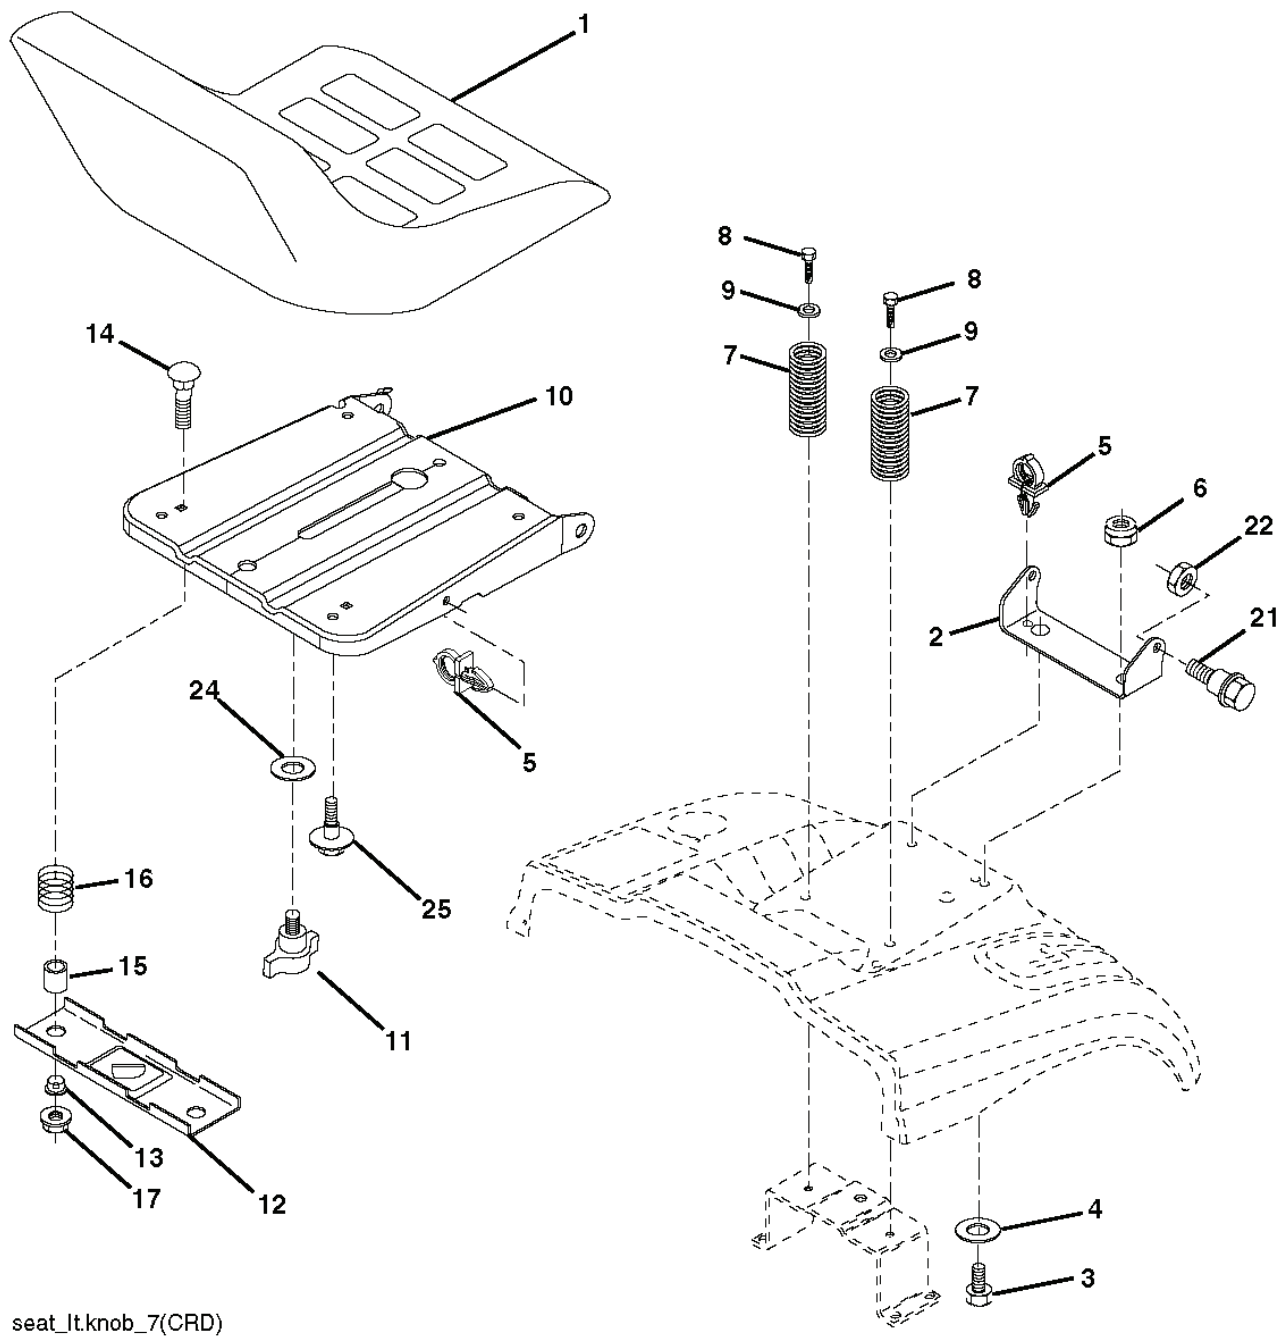

IGNITION SWITCH

POSITION	CIRCUIT	"MAKE"
OFF	M+G+A1	
RUN/OVERRIDE	B+A1	
RUN	B+A1	L+A2
START	B + S + A1	

03048

WIRING INSULATED CLIPS
 NOTE: IF WIRING INSULATED CLIPS WERE REMOVED FOR SERVICING OF UNIT, THEY SHOULD BE RE-INSTALLED TO PROPERLY SECURE YOUR WIRING.

PTO SWITCH

POSITION	CIRCUIT
OFF	C + G, B + H
ON	C + F, B + E, A + D

RELAY

●
NON-REMOVABLE CONNECTIONS

○
REMOVABLE CONNECTIONS

seat_lt.knob_7(CRD)

REF.	PART NO.	DESCRIPTION	REMARK	QTY.	KIT
1	532439699	SEAT		1	
2	532140551	BRACKET		1	
3	871110616	SCREW		1	
4	819131610	WASHER		1	
5	532145006	CLIP		1	
6	873800600	NUT		1	
7	532124181	SPRING		1	
8	817000616	SCREW		1	
9	819131614	WASHER		1	
10	532195530	BERCEAU DE SIEGE CONDUCTEUR		1	
11	532166369	WING NUT		1	
12	532174648	BRACKET		1	
13	532121248	BUSHING		1	
14	872050412	BOLT		1	
15	532134300	SPACER		1	
16	532121250	SPRING		1	
17	532123976	LOCKNUT		1	
21	532171852	BOLT		1	
22	873800500	LOCK NUT		1	
24	819171912	WASHER		1	
25	532127018	BOLT		1	
	PART NO.		REMARK		KIT