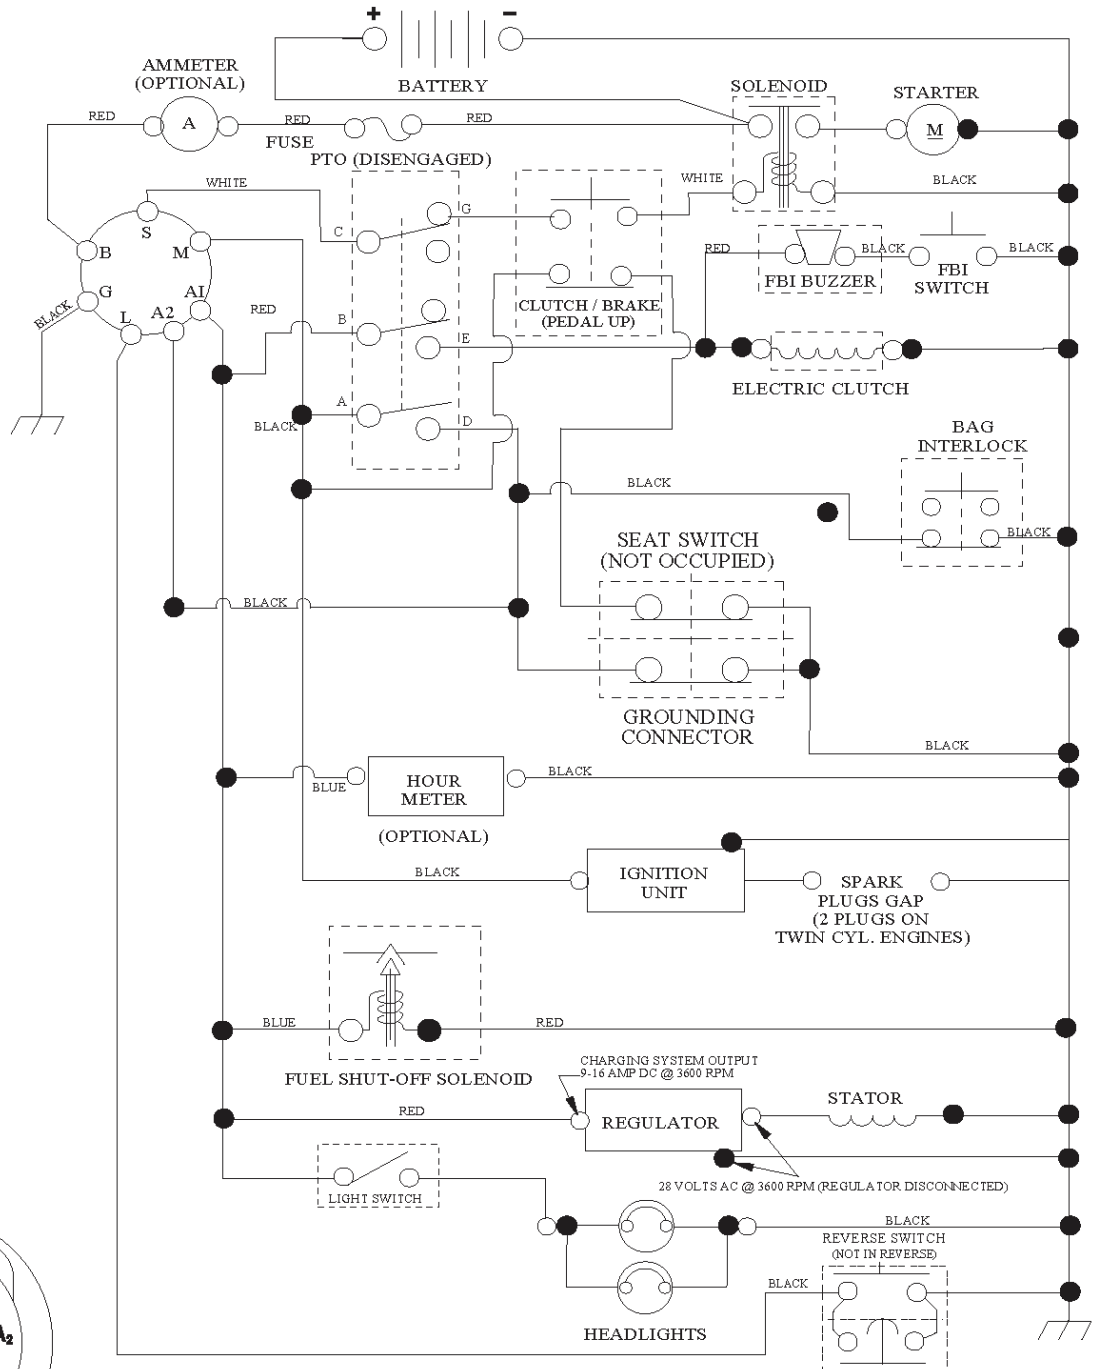

IGNITION SWITCH

POSITION	CIRCUIT	"MAKE"
OFF	M+G+A1	
RUN/OVERRIDE	B+A1	
RUN	B+A1	L+A2
START	B + S + A1	

03048

WIRING INSULATED CLIPS
NOTE: IF WIRING INSULATED CLIPS WERE REMOVED FOR SERVICING OF UNIT, THEY SHOULD BE RE-INSTALLED TO PROPERLY SECURE YOUR WIRING.

PTO SWITCH

POSITION	CIRCUIT
OFF	C + G, B + H
ON	C + F, B + E, A + D

●
NON-REMOVABLE CONNECTIONS

○
REMOVABLE CONNECTIONS