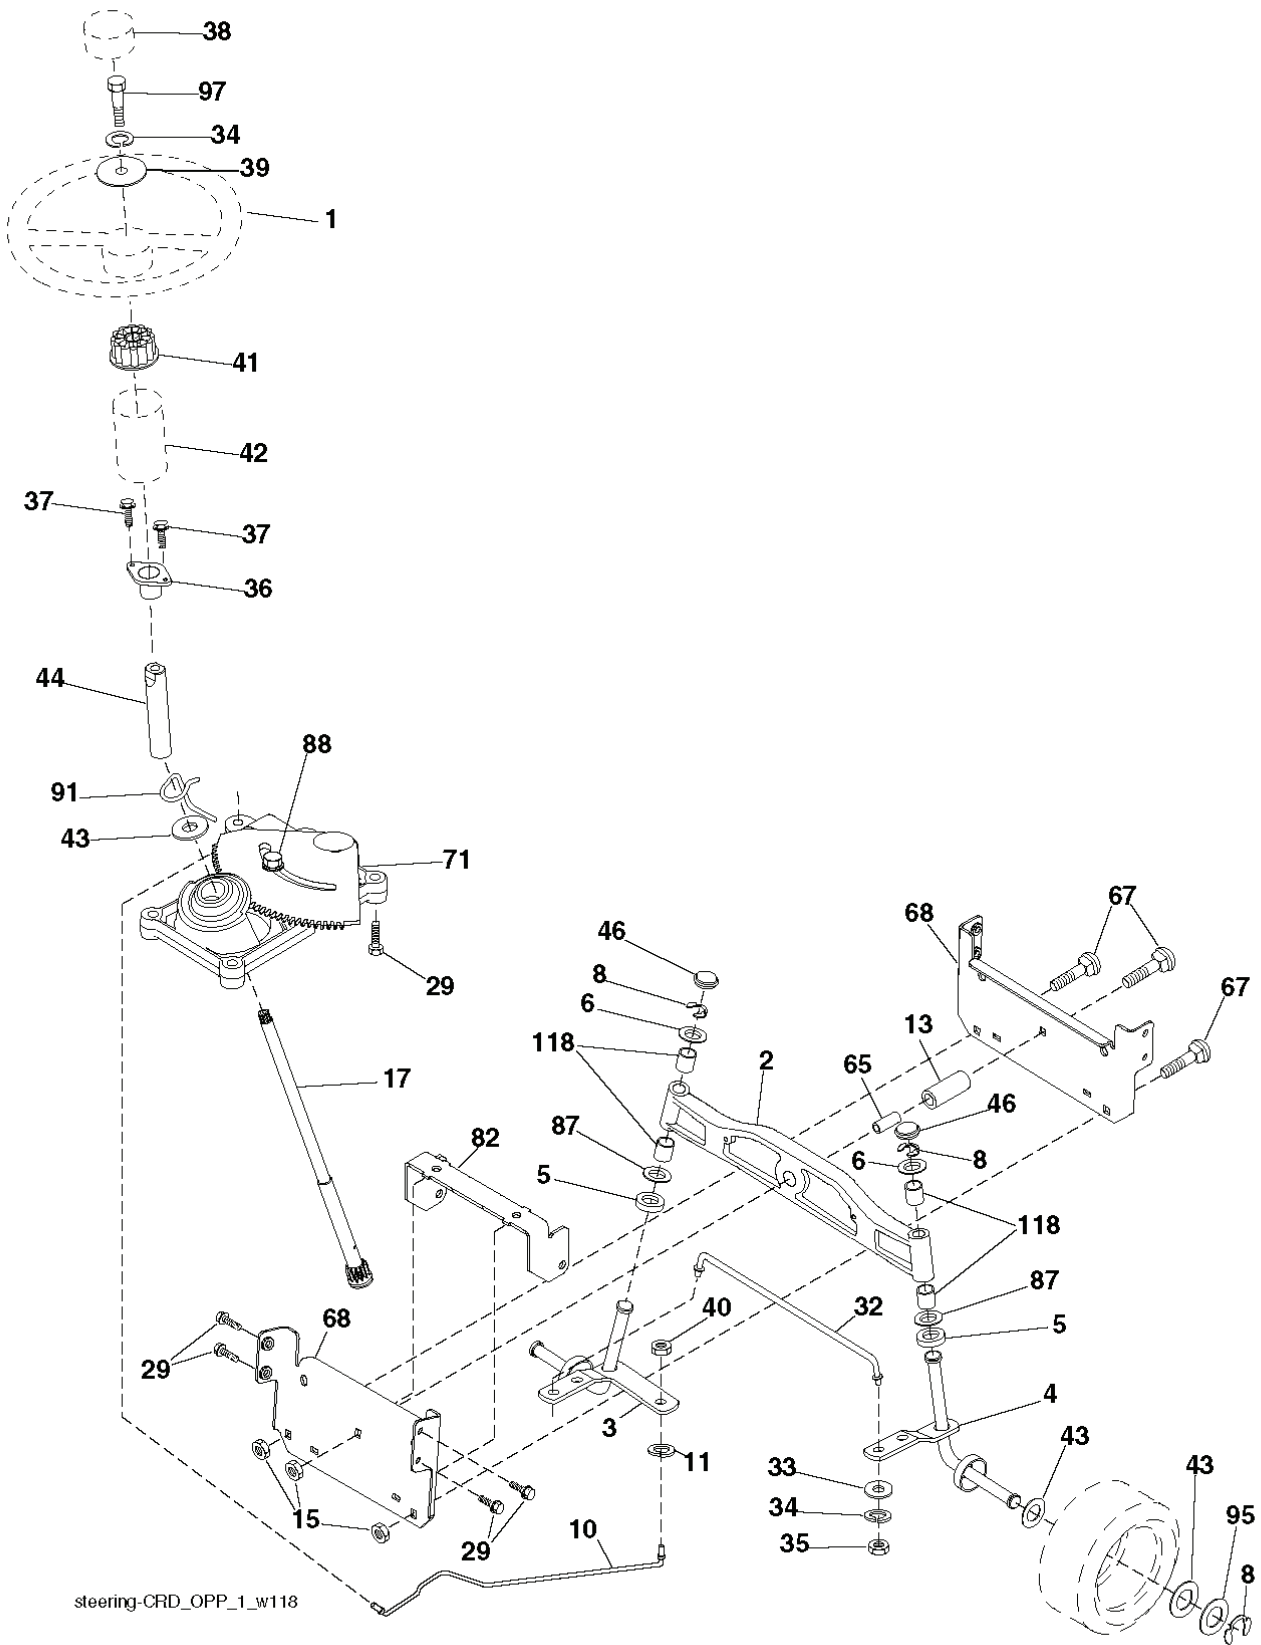

steering-CRD_OPP_1_w118

REF.	PART NO.	DESCRIPTION	REMARK	QTY.	KIT
1	532186780	STEERING WHEEL		1	
2	532193542	AXLE		1	
3	532169840	SPINDLE		1	
4	532169839	SPINDLE		1	
5	532124931	WASHER		1	
6	532121748	WASHER		1	
8	812000029	RETAINER RING		1	
10	532175121	ROD		1	
11	810040600	WASHER		1	
13	532136518	PIPE		1	
15	873900600	NUT		1	
17	532190753	ROD		1	
29	817000612	SCREW		1	
32	532171888	ROD		1	
33	819111216	WASHER		1	
34	810040500	WASHER		1	
35	873540500	NUT		1	
36	532155099	BUSHING		1	
37	532152927	SCREW		1	
38	532192916	INSERT DE VOLANT		1	
39	819113812	WASHER		1	
40	873540600	NUT		1	
41	532186737	ADAPTER		1	
42	532169633	SLEEVE		1	
43	532121749	WASHER		1	
44	532190752	SHAFT		1	
46	532121232	HUB CAP		1	
65	532414736	SPACER		1	
67	872110618	BOLT		1	
68	532169827	SHAFT		1	
71	532175146	STEERING GEAR		1	
82	532199978	SUPPORT ESSIEU AVANT		1	
87	532173966	WASHER		1	
88	532175118	BOLT		1	
91	532175553	SPRING		1	
95	532188967	WASHER		1	
97	532428982	BOLT		1	
118	532406013	BEARING		1