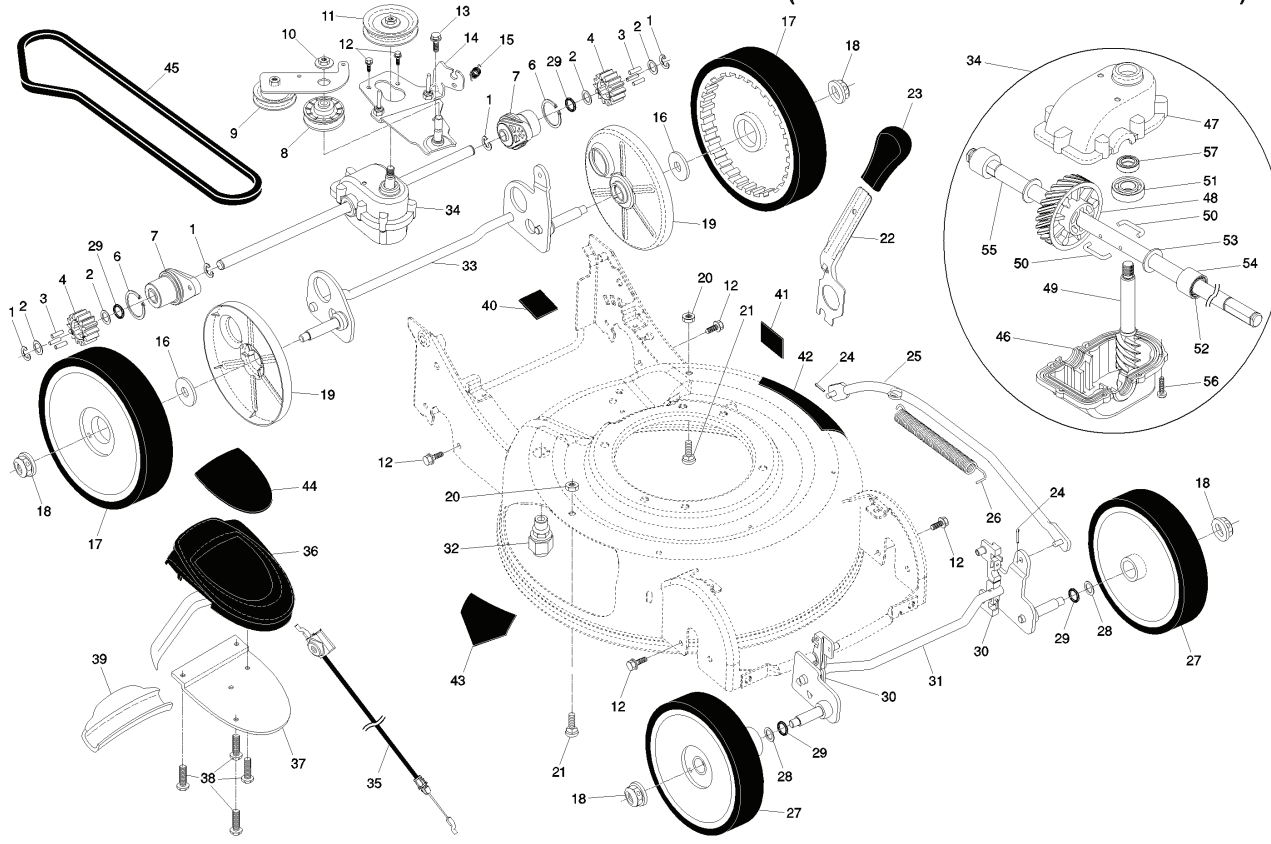

# **SPARE PARTS LIST**

**ROTARY LAWN MOWER - - MODEL NUMBER R145SV (MFG. ID. NUMBER 96141013100)**

REF.	PART NO.	DESCRIPTION	REMARK	QTY.	KIT
1	812000058	E-CLIP		1	
2	532052160	WASHER		1	
3	532170011	PIN RETAINING SCREW		1	
4	532166450	PINION		1	
6	812000012	RETAINER RING		1	
7	532400134	BEARING		1	
8	532193791	PULLEY		1	
9	532401188	PULLEY		1	
10	532145212	NUT		1	
11	532193443	PULLEY		1	
12	532163409	SCREW		1	
13	817060410	SCREW		1	
14	532401113	BELT GUIDE		1	
15	532194124	SPRING		1	
16	532067725	WASHER		1	
17	532411081	WHEEL		1	
18	532083923	NUT		1	
19	532189403	DUST COVER		1	
20	873510400	NUT		1	
21	872110407	BOLT		1	
22	532413519	LEVER		1	
23	532199269	KNOB		1	
24	532700279	CLIP		1	
25	532199310	ROD		1	
26	532409616	SPRING		1	
27	532410831	WHEEL		1	
28	532088348	WASHER		1	
29	532197480	O-RING		1	
30	532413520	BEARING		1	
31	532413521	AXLE		1	
32	532400094	CONNECTION		1	
33	532413522	AXLE		1	
34	532199231	GEARBOX ASSY		1	
35	532401553	CONTROL CABLE		1	
36	532401551	DRIVE CONTROL		1	
37	532400723	BRACKET		1	
38	532181698	SCREW		1	
39	532186297	HUB CAP		1	
40	532199731	DECAL		1	
41	532159736	DECAL		1	
42	532199912	DECAL		1	
43	532182166	DECAL		1	
44	532189378	DECAL		1	
45	532199225	V-BELT		1	
46	532187530	CARTER INF. BOITE DE VITESSE		1	
47	532191245	GEAR HOUSING		1	
48	532187532	PINION		1	
49	532403091	SHAFT		1	
50	532183505	WIRE, FORMED		1	
51	532183506	BALL BEARING		1	
52	532183508	SEAL, OUTPUT SHAFT		1	
53	532183509	WASHER		1	
54	532183511	BUSHING		1	
55	532403092	SHAFT		1	
56	532183513	SCREW		1	
57	532183514	SEAL, INPUT SHAFT		1	