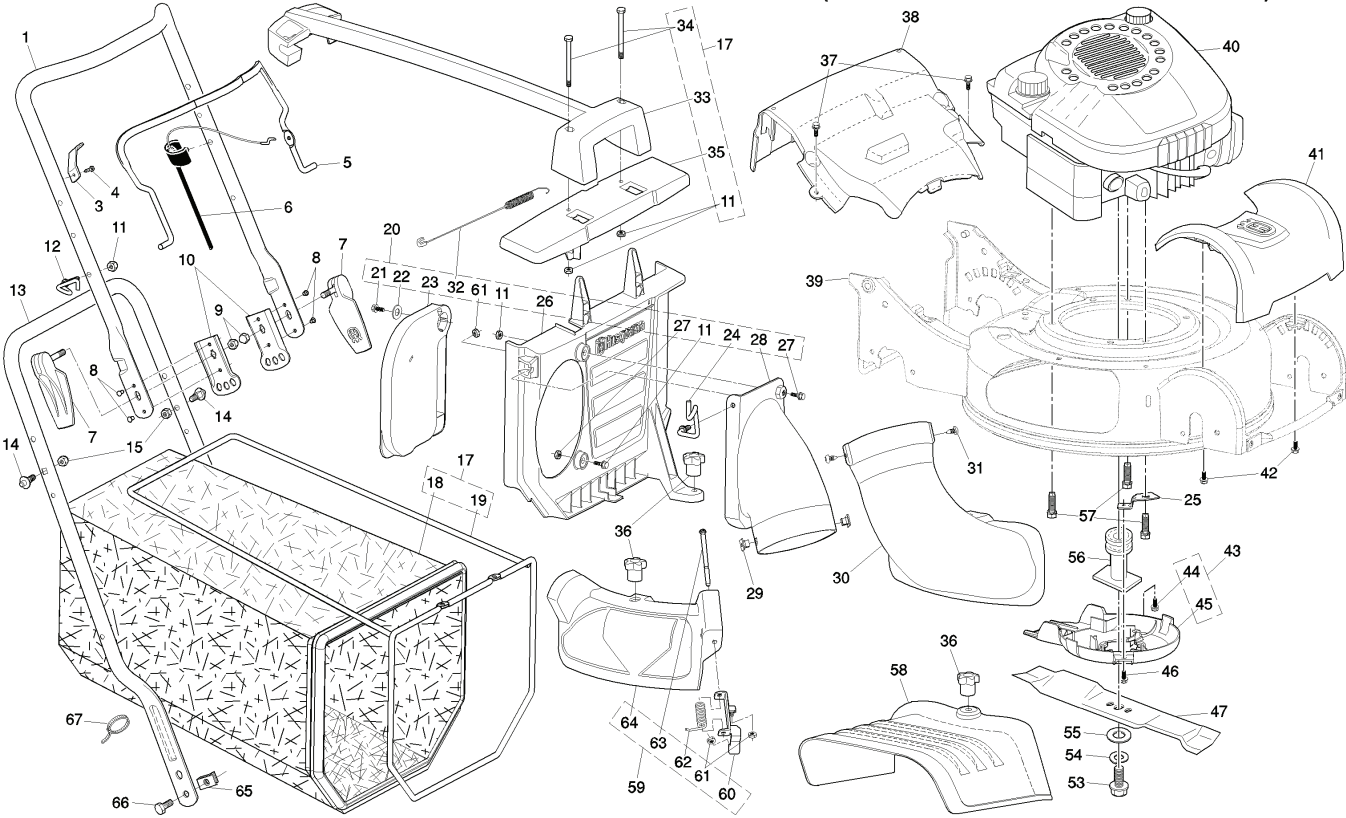

ROTARY LAWN MOWER - - MODEL NUMBER R145SV (MFG. ID. NUMBER 96141013100)

REF.	PART NO.	DESCRIPTION	REMARK	QTY.	KIT
1	532199887	HANDLE		1	
3	532125203	BRACKET		1	
4	532750634	SCREW		1	
5	532186298	LEVER		1	
6	532197740	CABLE		1	
7	532413507	KNOB		1	
8	532199697	RIVET		1	
9	532400413	NUT		1	
10	532413534	BRACKET		1	
11	532132004	NUT		1	
12	532194788	GUIDE		1	
13	532413535	HANDLE		1	
14	532199255	PEN		1	
15	532751153	NUT		1	
17	532400136	BAG		1	
18	532199273	BAG		1	
19	532199278	FRAME		1	
20	532400135	CHUTE		1	
21	532163409	SCREW		1	
22	532053847	WASHER		1	
23	532413508	WINDOW		1	
24	532408652	GUIDE		1	
25	532190939	BRACKET		1	
26	532413509	HOUSING		1	
27	532183518	BOLT		1	
28	532413510	CHUTE		1	
29	532199727	GROMMET		1	
30	532413511	CHUTE		1	
31	532199855	SCREW		1	
32	532401402	SPRING		1	
33	532413536	HANDLE		1	
34	871090448	SCREW		1	
35	532413512	ADAPTER		1	
36	532183447	KNOB		1	
37	532199422	SCREW		1	
38	532413513	DRIVE COVER		1	
39	532405814	DECK SHELL		1	
41	532413514	FRONT COVER		1	
42	532194189	SCREW		1	
43	532401216	BELT COVER		1	
44	532088652	SCREW		1	
45	532413515	BELT COVER		1	
46	532192325	SCREW		1	
47	532199243	MOWER BLADE		1	
53	532191760	SCREW		1	
54	532850263	WASHER		1	
55	532851074	WASHER		1	
56	532186766	ADAPTER		1	
57	532150406	BOLT		1	
58	532413517	DEFLECTOR		1	
59	532409314	HOUSING		1	
60	532199268	BRACKET		1	
61	532191730	NUT		1	
62	532183446	SPRING		1	
63	532183445	PIN		1	
64	532413518	HOUSING		1	
65	532404008	NUT		1	
66	532850999	BOLT		1	
67	532066426	HOOP		1