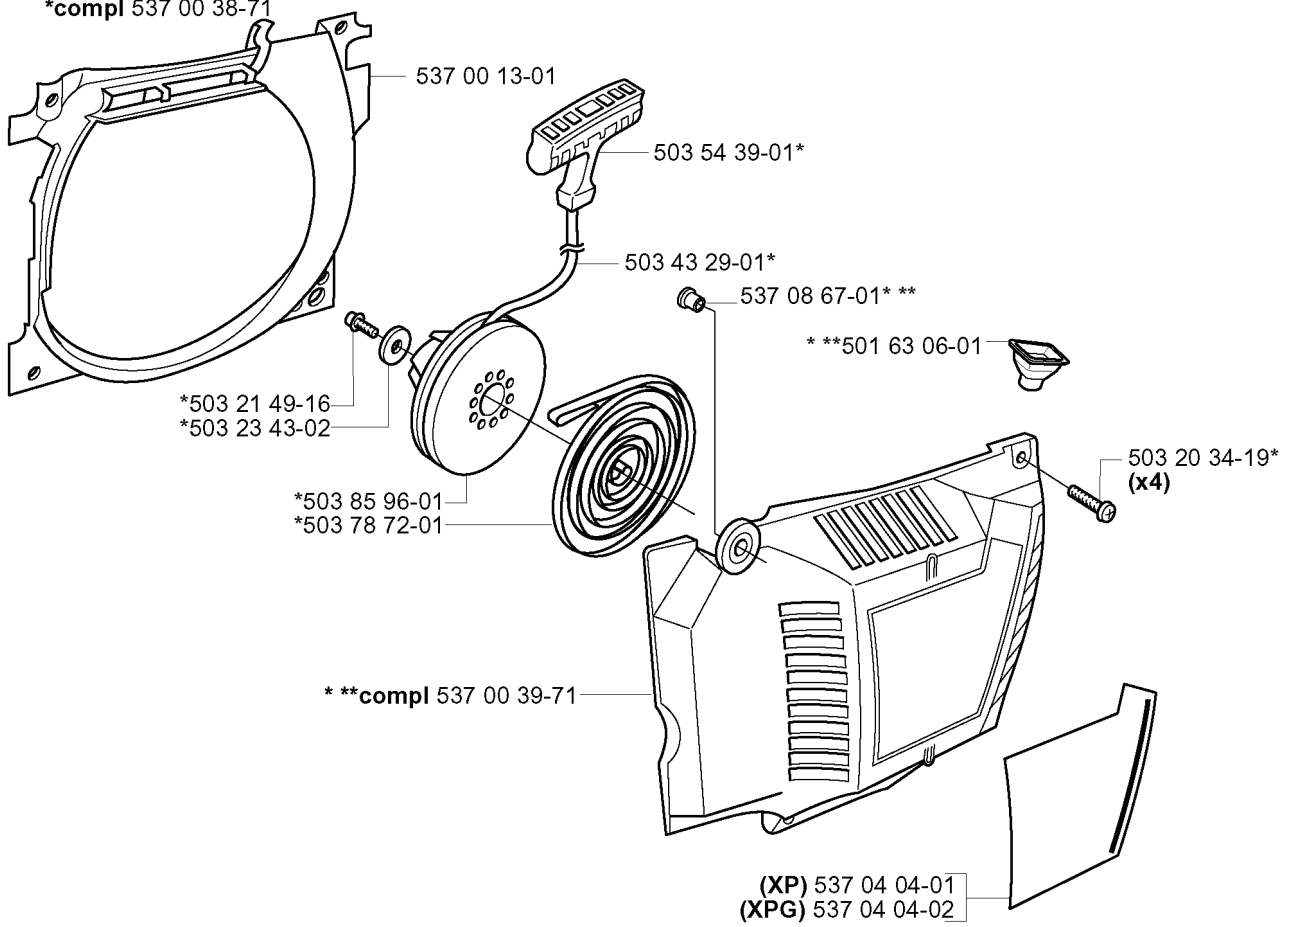

N

*compl 537 00 38-71