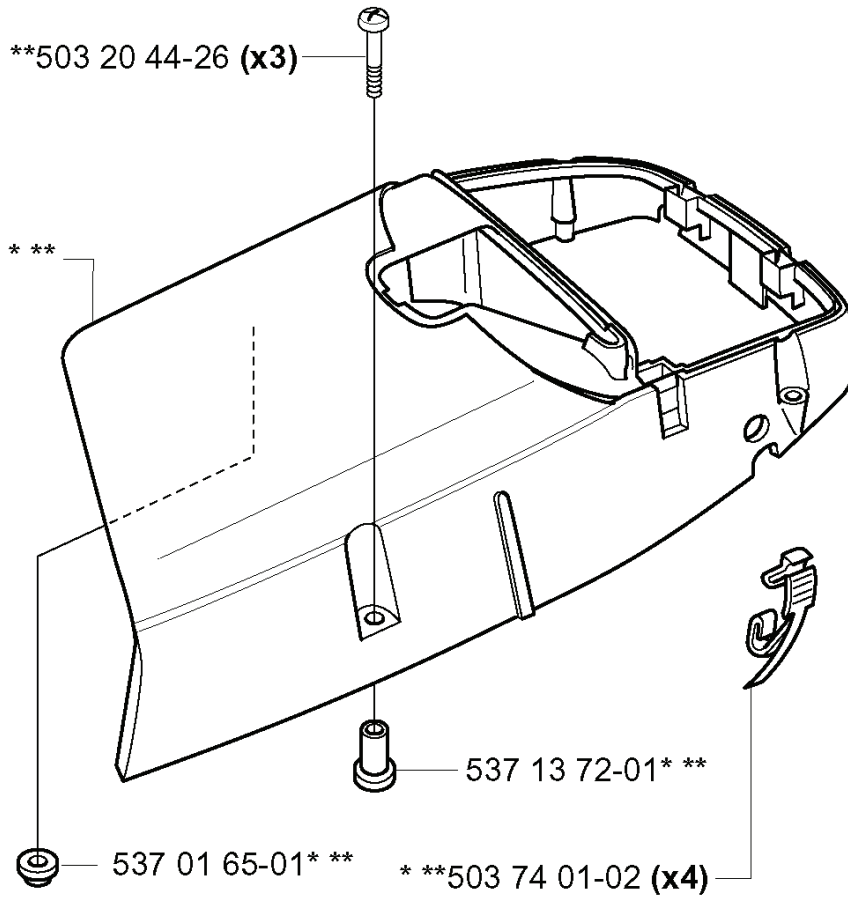

# **SPARE PARTS LIST**

**C** \*compl 537 00 07-01 Std  
\*\*compl 537 00 07-02 Hd

\*537 00 09-01 Std  
\*\*537 00 10-01 Hd

503 98 74-01\* \*\*

\* \*\*503 20 44-26 (x3)

537 01 65-01\* \*\*

537 13 72-01\* \*\*

\*\*\*503 74 01-02 (x4)

537 07 23-01\* \*\*

537 06 96-01\* \*\*

---

REF.	PART NO.	DESCRIPTION	REMARK	QTY.	KIT
537 00 07-01	537000701	CYLINDER COVER ASSY	STD	1	
537 00 07-02	537000702	CYLINDER COVER ASSY	HD	1	
537 00 09-01	537000901	FILTER COVER	STD	1	
537 00 10-01	537001001	FILTER COVER	HD	1	
503 98 74-01	503987401	LABEL		1	
503 20 44-26	503204426	SCREW		3	
537 01 65-01	537016501	SUPPORT		1	
537 06 96-01	537069601	HEAT PROTECTOR		1	
537 07 23-01	537072301	HEAT PROTECTOR		1	
503 74 01-02	503740102	SNAP LOCKING		4	
537 13 72-01	537137201	SLEEVE		1	