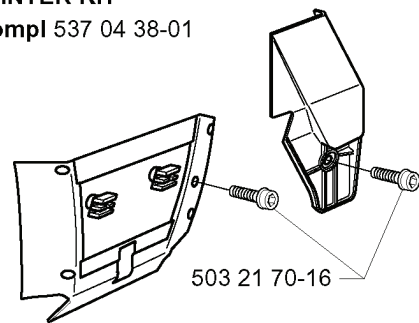

WINTER KIT
compl 537 04 38-01