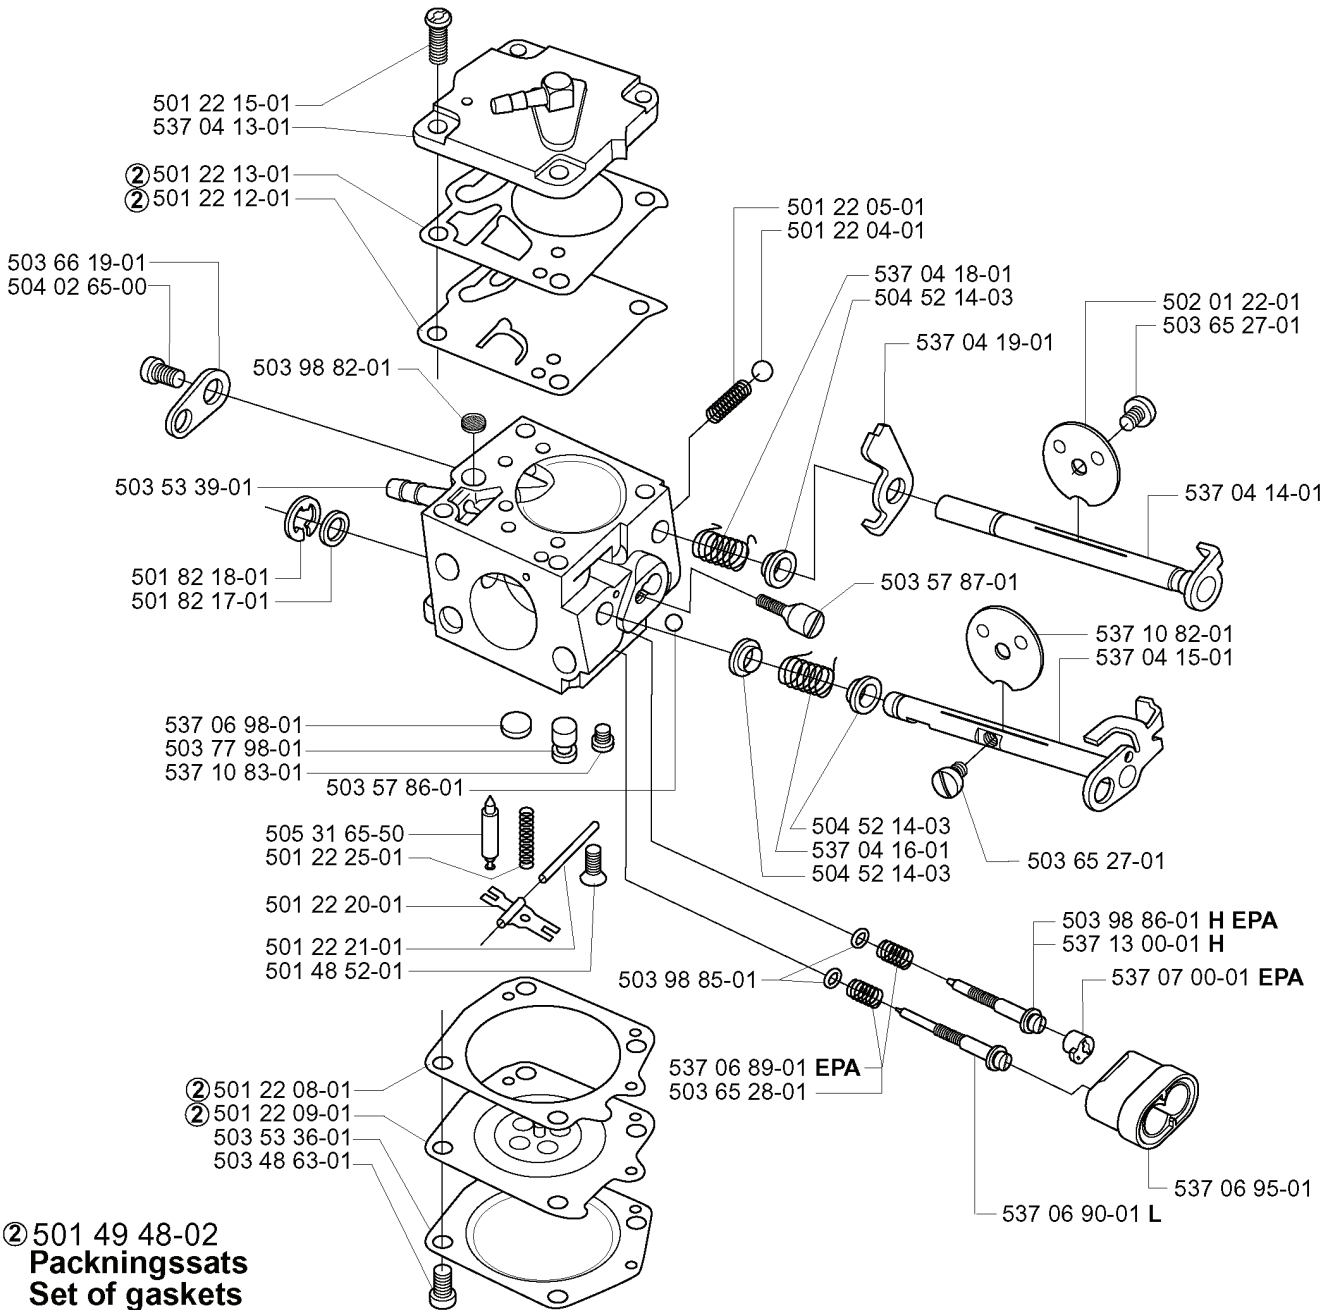

P compl 503 28 04-13
503 28 04-11 EPA

Tilotson HS 299A Tilotson HS 296A EPA

② 501 49 48-02
Packingsats
Set of gaskets
Dichtungssatz
Jeu de joints
Juego de juntas