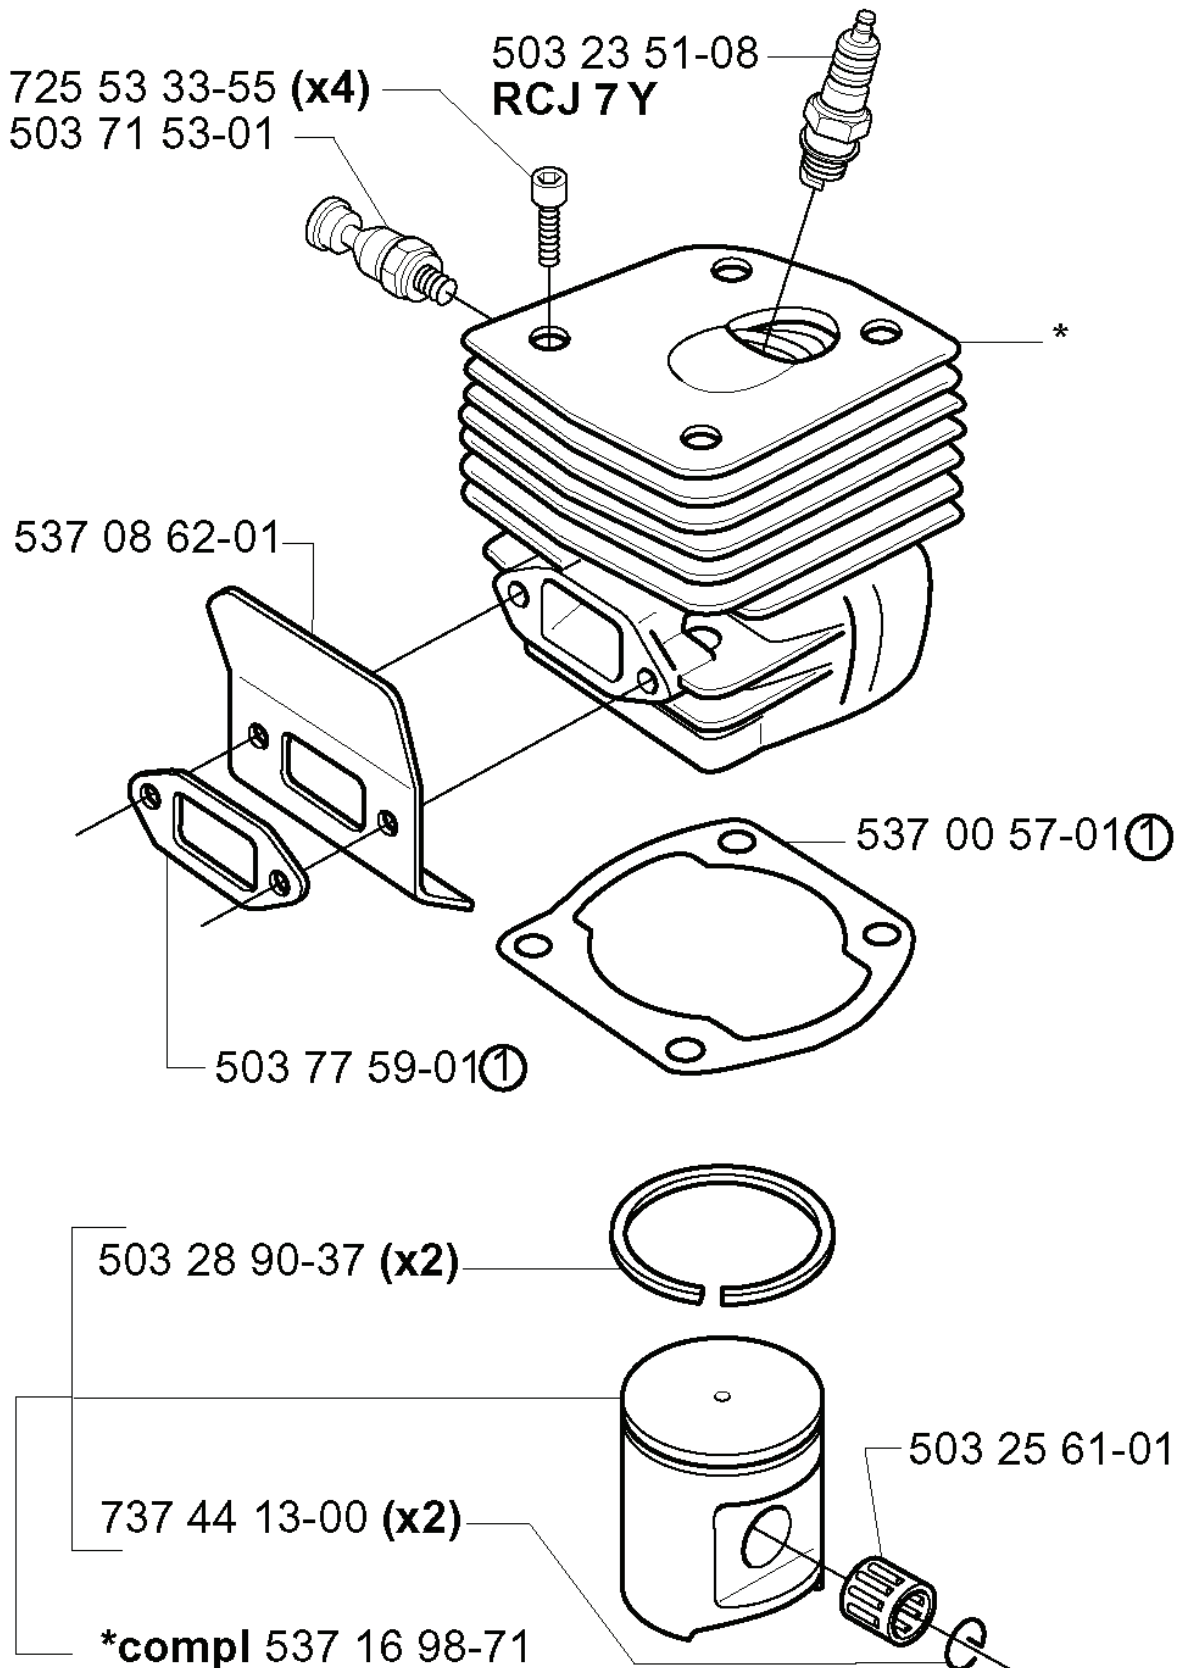

D *compl 537 16 97-71