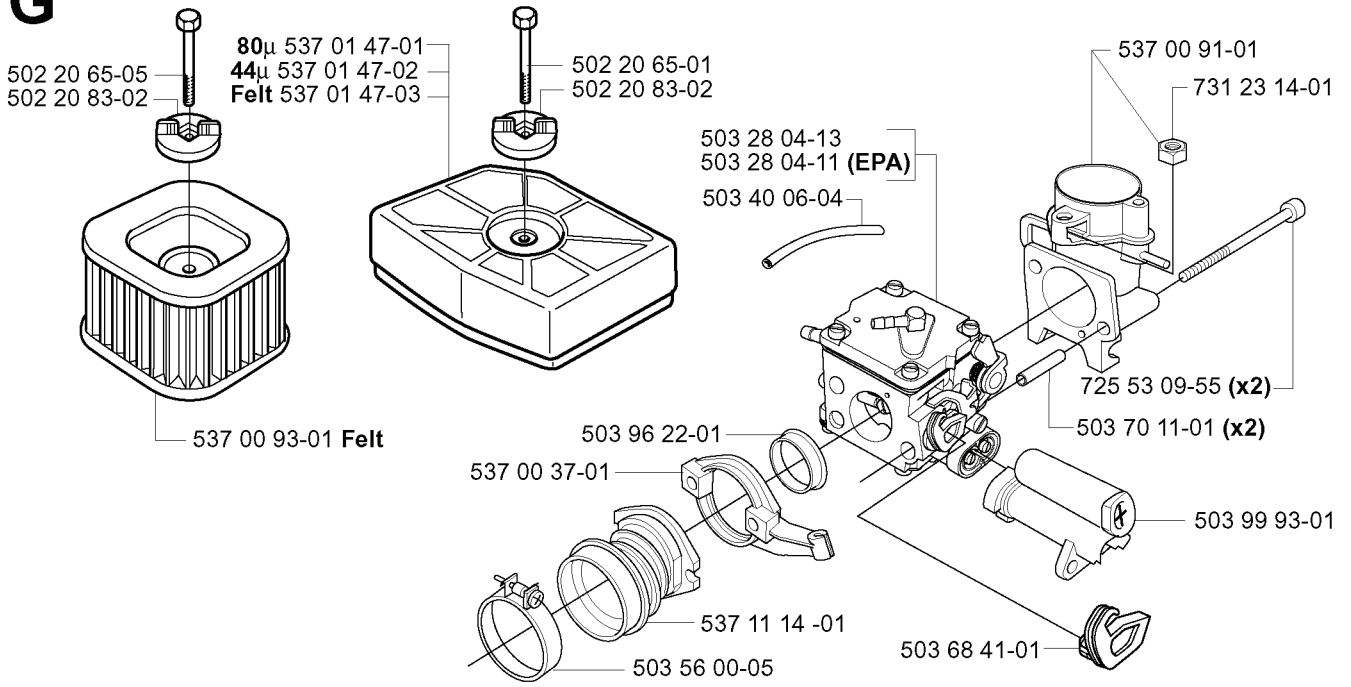

**N**

\*compl 537 00 38-71

REF.	PART NO.	DESCRIPTION	REMARK	QTY.	KIT
537 00 38-71	537003871	STARTER ASSY		1	
503 21 49-16	503214916	SCREW IHSCFT		1	
503 23 43-02	503234302	WASHER		1	
503 85 96-01	503859601	STARTER PULLEY		1	
503 78 72-01	503787201	RECOIL SPRING		1	
537 00 39-71	537003971	STARTER HOUSING		1	
537 04 04-02	537040402	LABEL	XPG	1	
537 04 04-01	537040401	LABEL	XP	1	
503 20 34-19	503203419	SCREW CCRPANMO		4	
501 63 06-01	501630601	SLEEVE		1	
537 08 67-01	537086701	BUSHING		1	
503 43 29-01	503432901	STARTER ROPE		1	
503 54 39-01	503543901	STARTER HANDLE		1	
537 00 13-01	537001301	AIR CONDUCTOR		1	

**D** \*compl 537 16 97-71

REF.	PART NO.	DESCRIPTION	REMARK	QTY.	KIT
537 16 97-71	537169771	CYLINDER ASSY		1	
725 53 33-55	725533355	SCREW IHSCM		4	
503 71 53-01	503715301	DECOMPRESSION VALVE		1	
537 08 62-01	537086201	HEAT DEFLECTOR		1	
503 77 59-01	503775901	GASKET		1	
503 28 90-37	503289037	PISTON RING		2	
737 44 13-00	737441300	CIRCLIP		2	
537 16 98-71	537169871	PISTON ASSY		1	
503 25 61-01	503256101	NEEDLE BEARING		1	
537 00 57-01	537005701	GASKET		1	
503 23 51-08	503235108	SPARK PLUG	RCJ 7Y	1	

**G**

REF.	PART NO.	DESCRIPTION	REMARK	QTY.	KIT
502 20 65-05	502206505	SCREW EHHM		1	
537 00 93-01	537009301	AIR FILTER	FELT	1	
503 56 00-05	503560005	HOSE CLAMP		1	
537 11 14-01	537111401	INLET PIPE		1	
537 00 37-01	537003701	FLANGE		1	
537 01 47-03	537014703	AIR FILTER ASSY	FELT	1	
537 01 47-02	537014702	AIR FILTER ASSY		1	
537 01 47-01	537014701	AIR FILTER ASSY		1	
502 20 65-01	502206501	SCREW EHHM		1	
502 20 83-02	502208302	KNOB		1	
503 28 04-13	503280413	CARBURETTOR		1	
503 28 04-11	503280411	CARBURETTOR	EPA	1	
503 40 06-04	503400604	IMPULSE HOSE		1	
503 96 22-01	503962201	SUPPORT SLEEVE		1	
503 68 41-01	503684101	LEVER		1	
503 99 93-01	503999301	GUIDE BUSHING		1	
503 70 11-01	503701101	TUBE		2	
725 53 09-55	725530955	SCREW IHSCM		2	
731 23 14-01	731231401	HEXAGON NUT		1	
537 00 91-01	537009101	FILTER HOLDER		1	