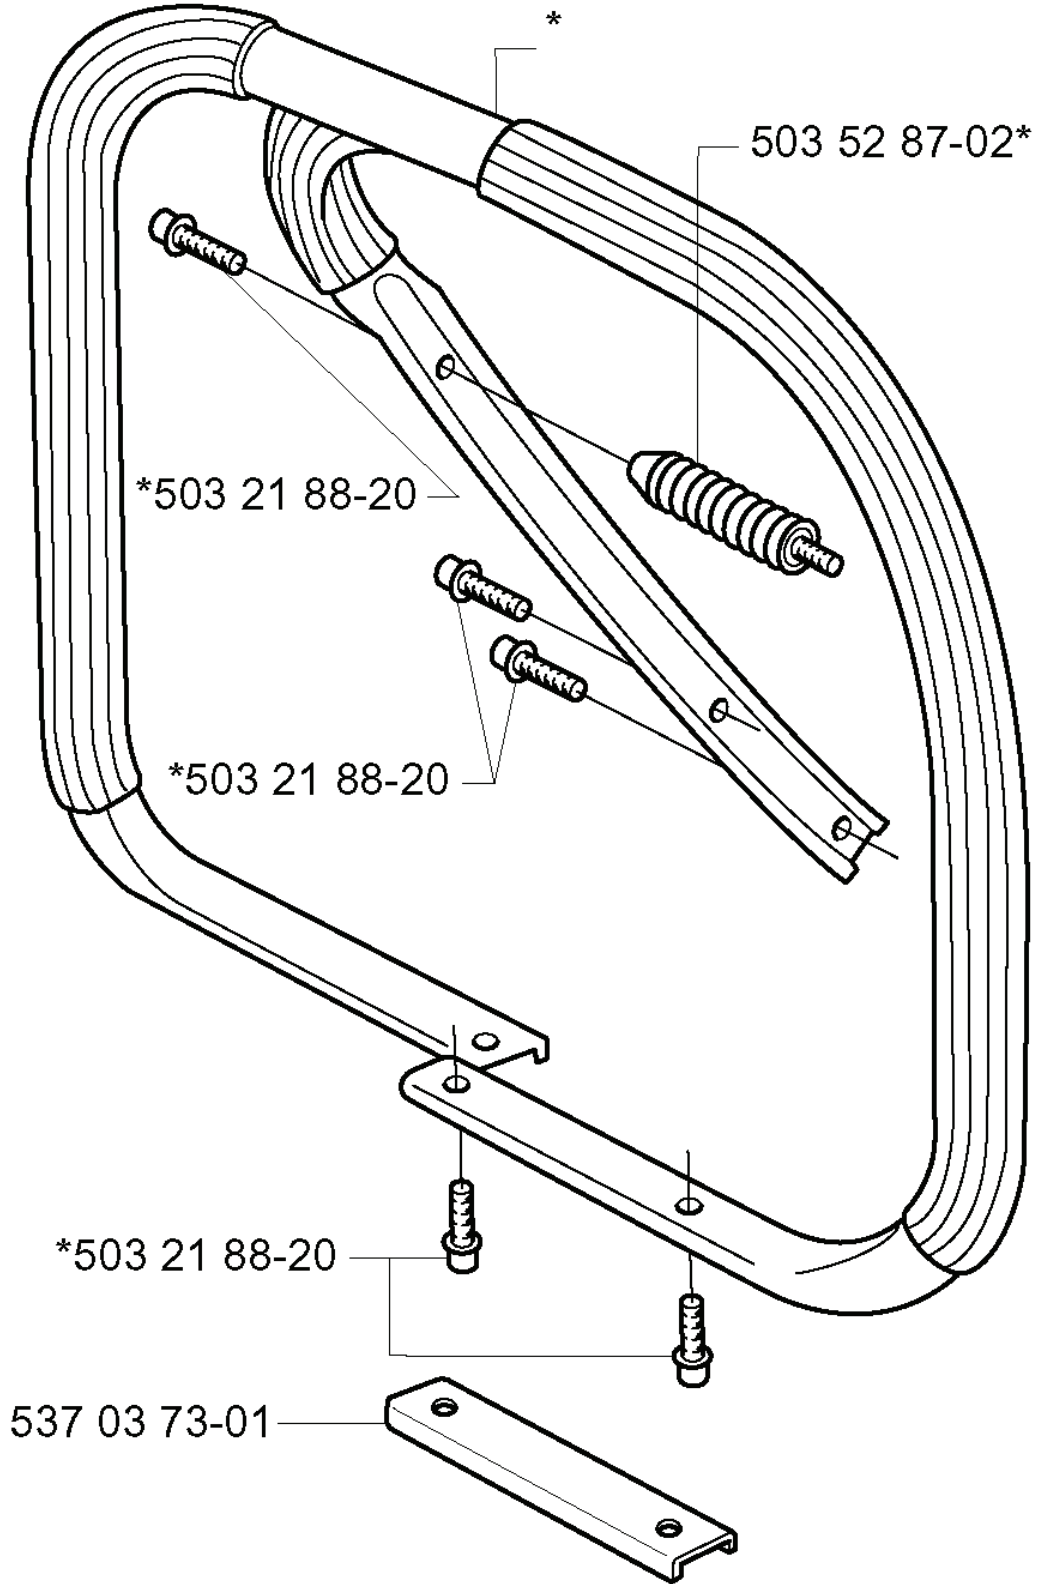

L

*compl 503 98 67-71

*compl 503 98 67-02 (G)