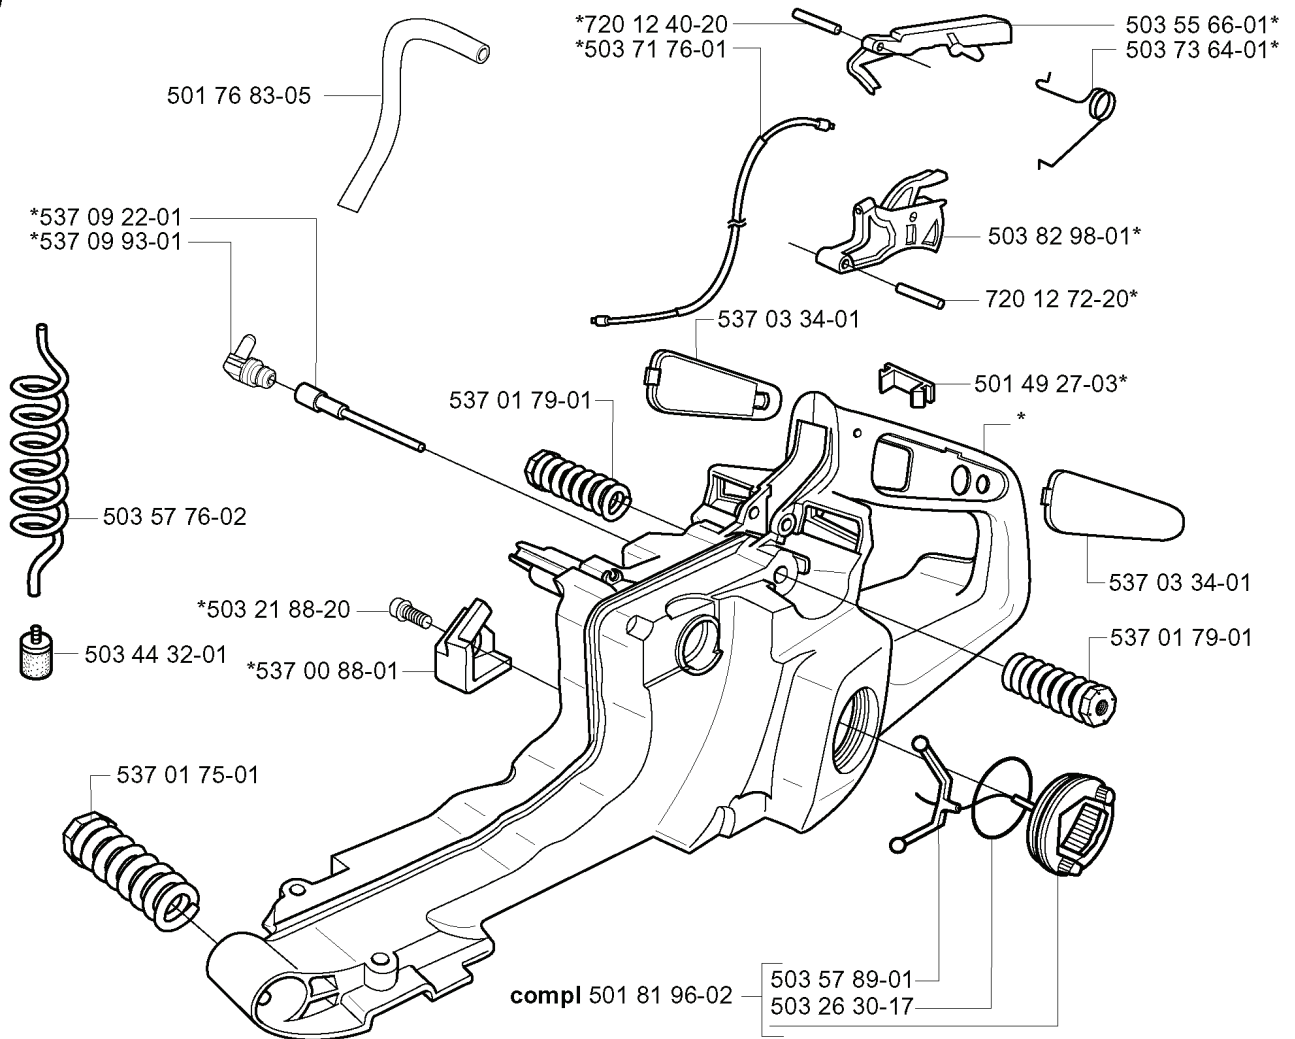

J

*compl 537 00 03-71