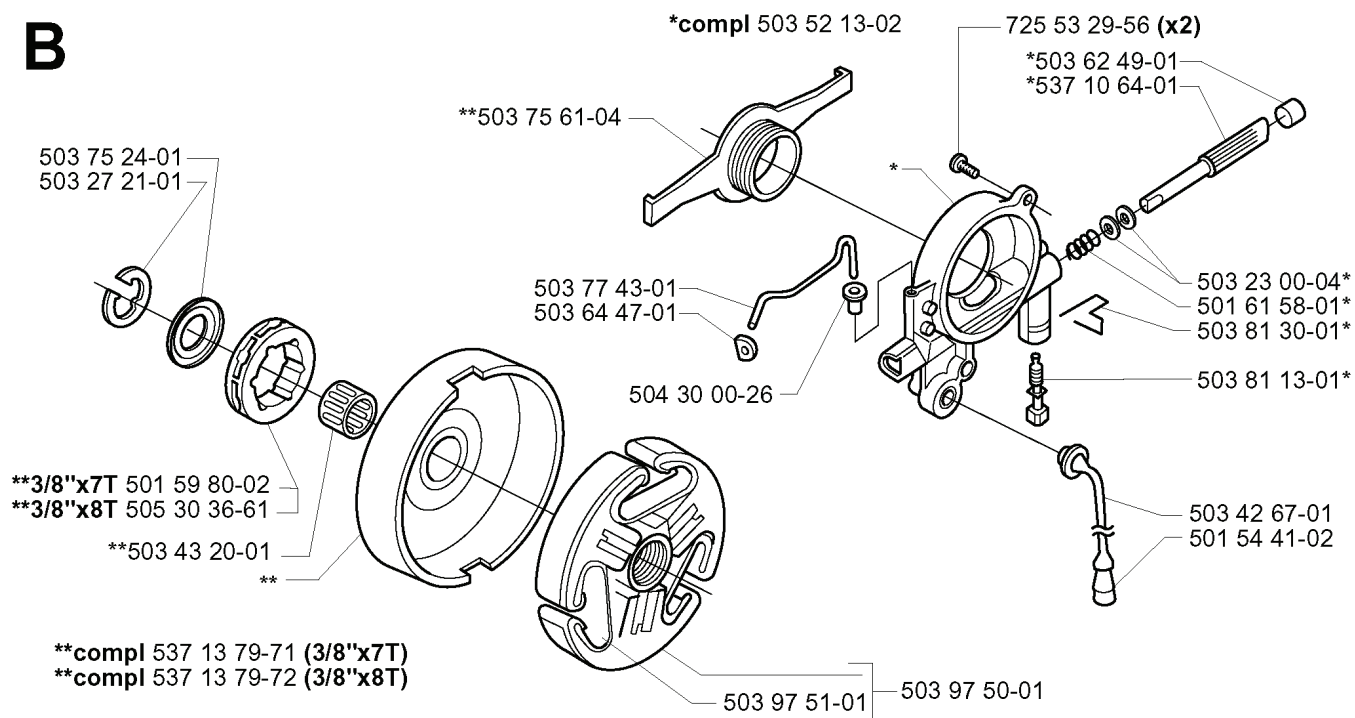

# **SPARE PARTS LIST**

**C** \*compl 537 00 07-01 Std  
\*\*compl 537 00 07-02 Hd

\*537 00 09-01 Std  
\*\*537 00 10-01 Hd

503 98 74-01\* \*\*

\* \*\*503 20 44-26 (x3)

537 01 65-01\* \*\*

537 13 72-01\* \*\*

**Q** Accessories  
Zubehöre  
Accessories  
Accessorios  
Tillbehör

\*compl 503 55 85-02

**WINTER KIT**  
compl 537 04 38-01

---

REF.	PART NO.	DESCRIPTION	REMARK	QTY.	KIT
5035585-02	503558502	TOOL KIT		1	
5035586-02	503558602	SPANNER	NV5	1	
5035586-01	503558601	SPANNER	NV4	1	
5019114-01	501911401	GREASE GUN		1	
5036212-01	503621201	GREASE		1	
5016889-01	501688901	COMBINATION WRENCH		1	
5031396-01	503139601	COMBINATION WRENCH		1	
5370438-01	537043801	WINTER KIT	WINTER KIT	1	
5032170-16	503217016	SCREW CCRPANT		1	

**E** \*compl 503 99 34-73

---

REF.	PART NO.	DESCRIPTION	REMARK	QTY.	KIT
503 99 34-73	503993473	CRANKSHAFT		1	
503 26 14-01	503261401	SEALING		1	
503 25 12-01	503251201	BALL BEARING		1	
738 22 03-25	738220325	BALL BEARING		1	
503 25 61-01	503256101	NEEDLE BEARING		1	

**B**

REF.	PART NO.	DESCRIPTION	REMARK	QTY.	KIT
503 75 24-01	503752401	WASHER		1	
503 27 21-01	503272101	E-CLIP		1	
501 59 80-02	501598002	RIM	3/8X7T	1	
505 30 36-61	505303661	RIM	3/8X8T	1	
503 43 20-01	503432001	NEEDLE HOLDER		1	
537 13 79-71	537137971	CLUTCH DRUM ASSY	3/8X7T	1	
537 13 79-72	537137972	CLUTCH DRUM ASSY	3/8X8T	1	
503 64 47-01	503644701	BUSHING		1	
503 77 43-01	503774301	OIL PIPE		1	
503 75 61-04	503756104	GEAR WHEEL		1	
503 52 13-02	503521302	OIL PUMP ASSY		1	
504 30 00-26	504300026	SEALING		1	
503 97 51-01	503975101	CLUTCH SPRING		1	
503 97 50-01	503975001	CLUTCH ASSY		1	
501 54 41-02	501544102	OIL SCREEN		1	
503 42 67-01	503426701	OIL HOSE		1	
503 81 13-01	503811301	SCREW		1	
503 81 30-01	503813001	SPRING		1	
501 61 58-01	501615801	SPRING		1	
503 23 00-04	503230004	WASHER		1	
537 10 64-01	537106401	PUMP PISTON		1	
503 62 49-01	503624901	SEALING PLUG		1	
725 53 29-56	725532956	SCREW IHSCM		2	