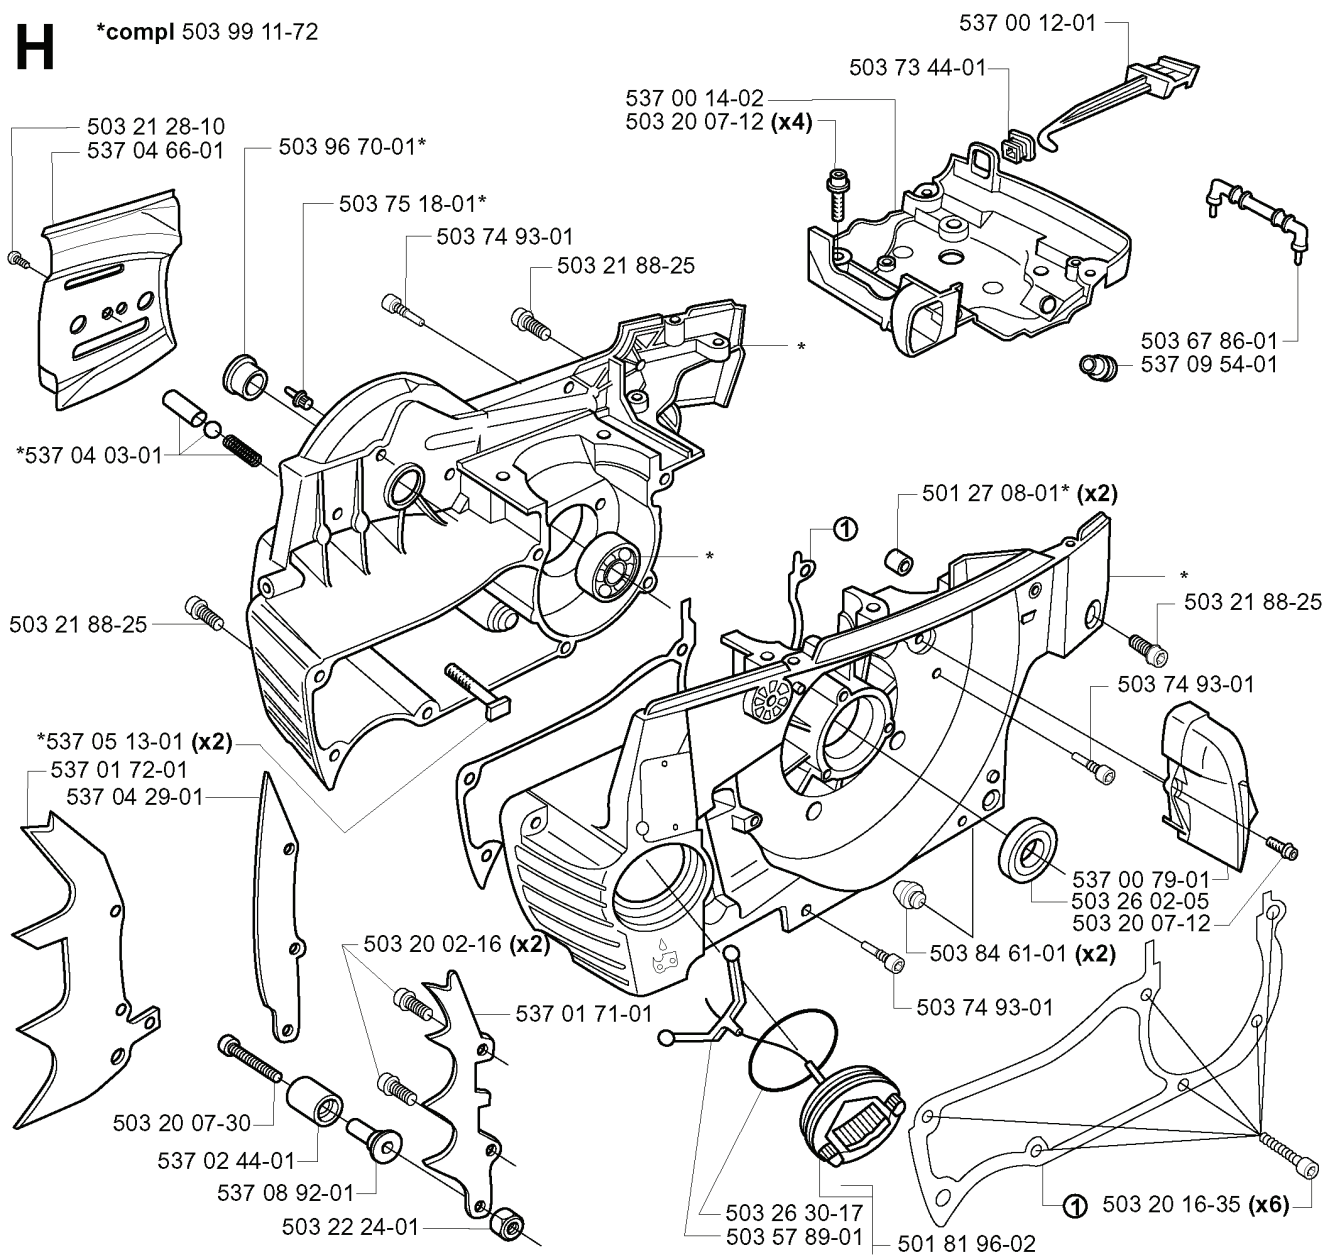

H

*compl 503 99 11-72