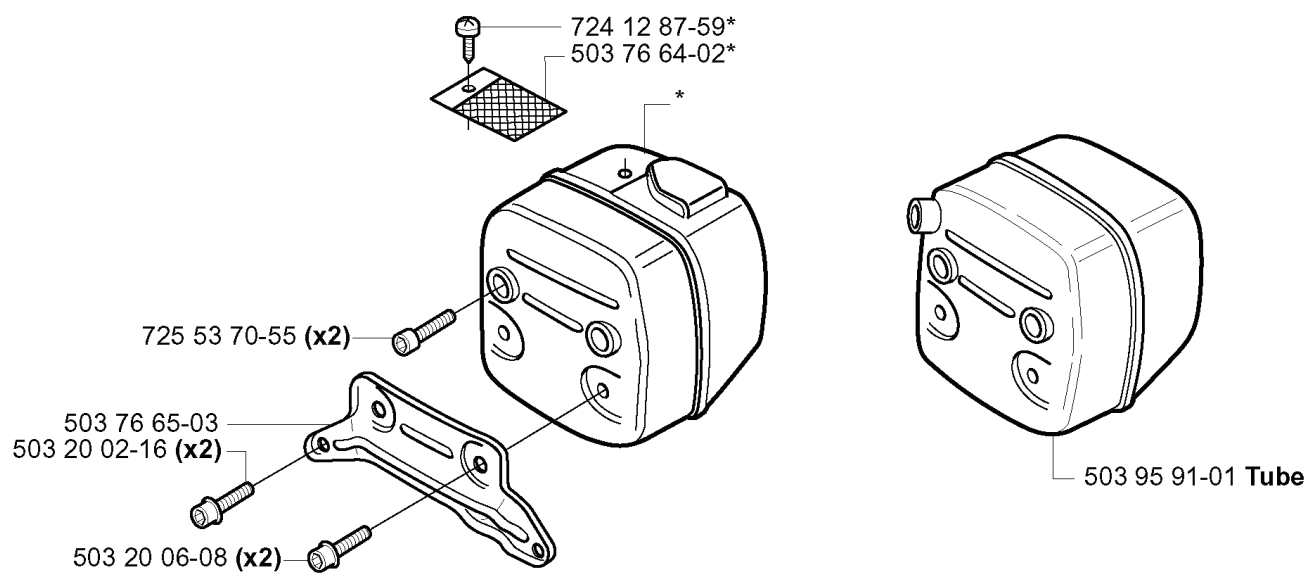

F compl 503 95 90-01 FG
compl 503 95 90-03 Jungle
*compl 503 95 90-04 DF