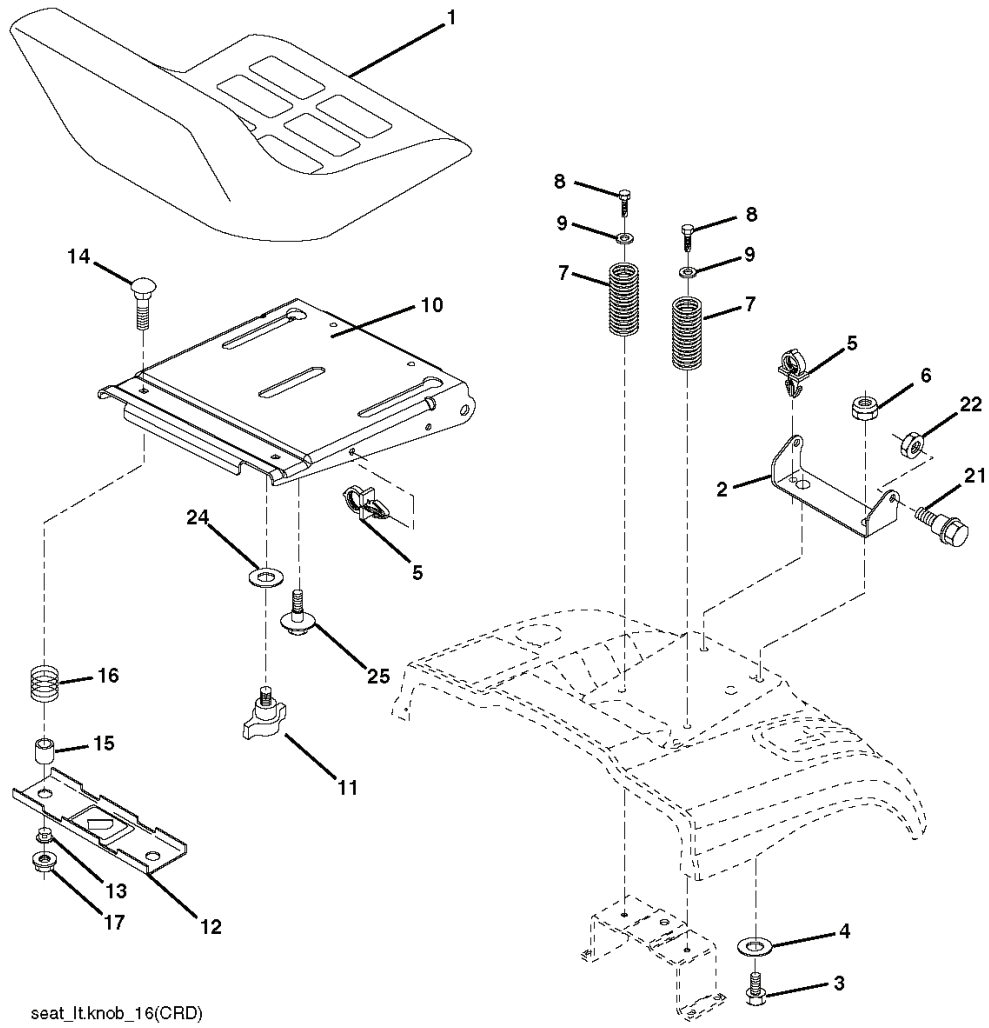

SCH05

IGNITION SWITCH

POSITION	CIRCUIT	"MAKE"
OFF	M+G+A1	
RUN/OVERRIDE	B+A1	
RUN	B+A1	L+A2
START	B + S + A1	

03048

WIRING INSULATED CLIPS
NOTE: IF WIRING INSULATED CLIPS WERE REMOVED FOR SERVICING OF UNIT, THEY SHOULD BE RE-INSTALLED TO PROPERLY SECURE YOUR WIRING.

POSITION	CIRCUIT
OFF	C + G, B + H
ON	C + F, B + E, A + D

RELAY

NON-REMOVABLE CONNECTIONS

REMOVABLE CONNECTIONS

seat_lt.knob_16(CRD)

REF.	PART NO.	DESCRIPTION	REMARK	QTY.	KIT
1	532188715	SIEGE CONDUCTEUR		1	
2	532140551	BRACKET		1	
3	871110616	SCREW		1	
4	819131610	WASHER		1	
5	532145006	CLIP		1	
6	873800600	NUT		1	
7	532124181	SPRING		1	
8	817000616	SCREW		1	
9	819131614	WASHER		1	
10	532195530	BERCEAU DE SIEGE CONDUCTEUR		1	
11	532166369	WING NUT		1	
12	532174648	BRACKET		1	
13	532121248	BUSHING		1	
14	872050412	BOLT		1	
15	532121249	SPACER		1	
16	532123740	SPRING		1	
17	532123976	LOCKNUT		1	
21	532171852	BOLT		1	
22	873800500	LOCK NUT		1	
24	819171912	WASHER		1	
25	532127018	BOLT		1	

REF.	PART NO.	DESCRIPTION	REMARK	QTY.	KIT
1	532059192	CAP VALVE		1	
2	532065139	NIPPLE		1	
3	532106222	TIRE		1	
4	532059904	HOSE		1	
5	532138336	RIM		1	
6	532124957	FITTING		1	
7	532124959	BEARING		1	
8	532138337	RIM SPROCKET		1	
9	532122082	TIRE		1	
10	532124926	HOSE		1	
11	532175039	HUB CAP		1	
--	532144334	SEALING FOAM		1	