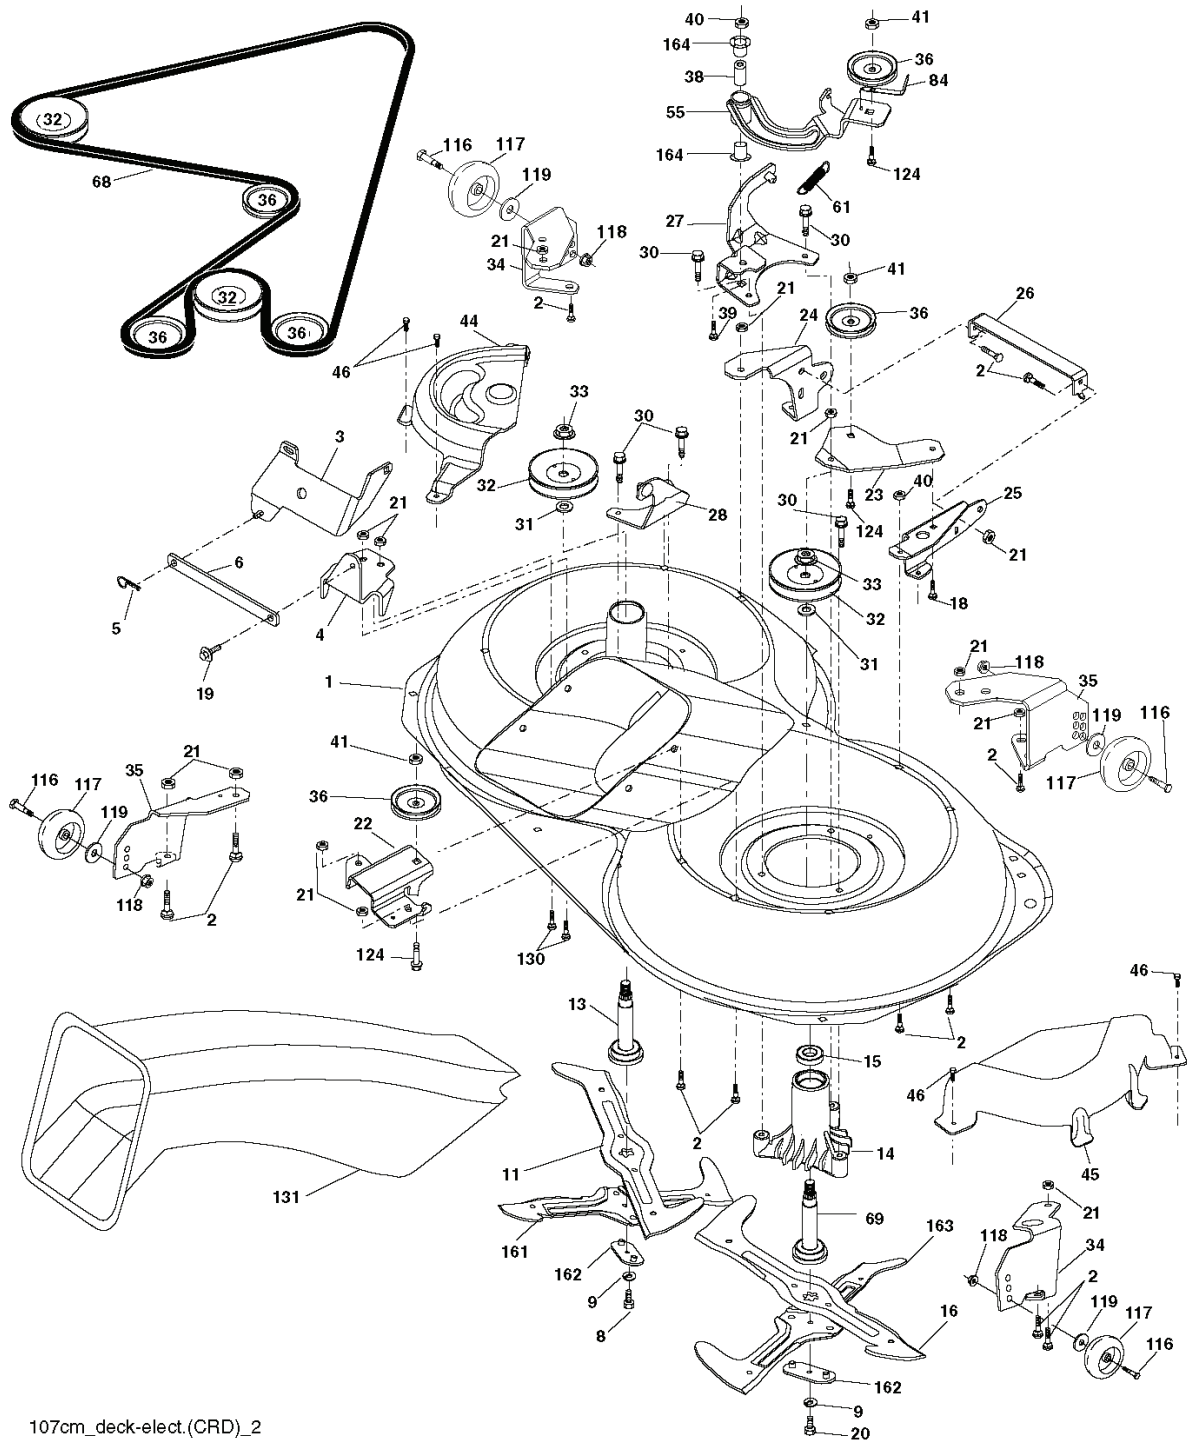

REF.	PART NO.	DESCRIPTION	REMARK	QTY.	KIT
1	532183897	CONTROL		1	
2	532191611	SCREW		1	
3				1	
4	532188655	MUFFLER		1	
8	532171877	BOLT		1	
13	532185909	GASKET		1	
14	532148456	TUBE		1	
23	532169837	HEAT SHIELD		1	
29	532137180	SPARK ARRESTER KIT		1	
31	532407545	FUEL TANK		1	
32	532197725	PLUG		1	
33	532123487	HOSE CLAMP		1	
37	532137040	HOSE		1	
38	532181654	PLUG		1	
44	817670412	SCREW		1	
45	817000612	SCREW		1	
46	819091416	WASHER		1	
79	532192334	SCREW		1	
81	873510400	NUT		1	
105	817120616	SCREW		1	
117	532188654	TUBE EXHAUST		1	

107cm_deck-elect.(CRD)_2