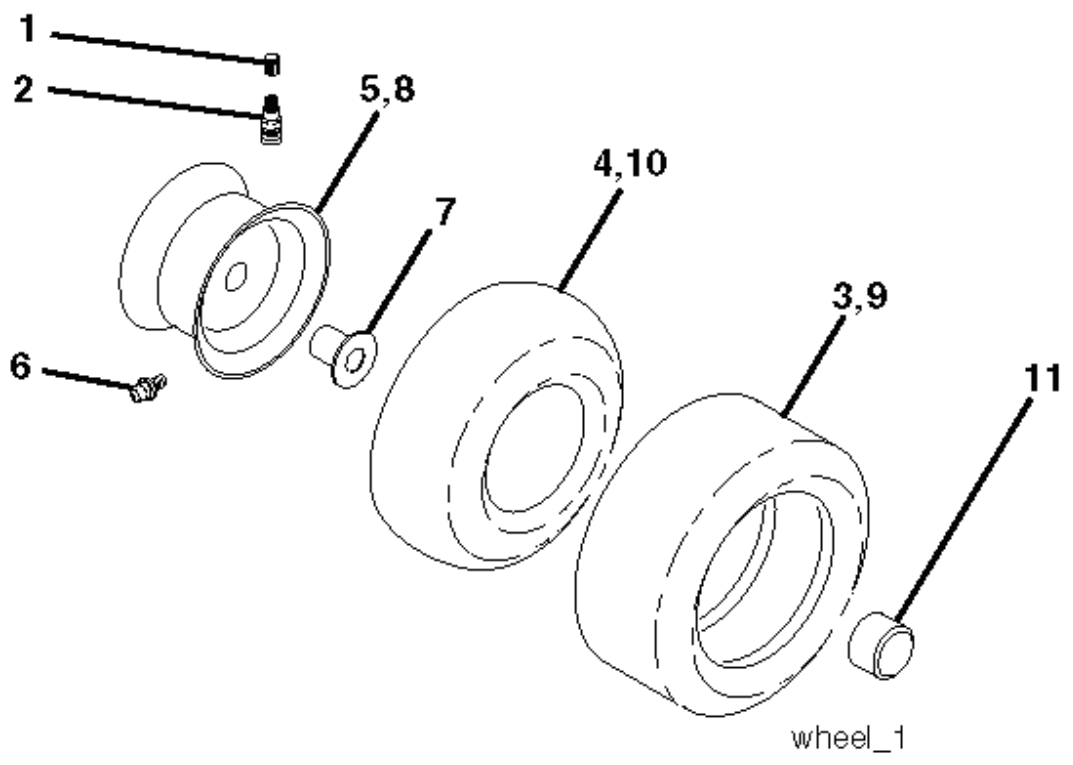

SCH05

IGNITION SWITCH

POSITION	CIRCUIT	"MAKE"
OFF	M+G+A1	
RUN/OVERRIDE	B+A1	
RUN	B+A1	L+A2
START	B + S + A1	

03048

WIRING INSULATED CLIPS
NOTE: IF WIRING INSULATED CLIPS WERE REMOVED FOR SERVICING OF UNIT, THEY SHOULD BE RE-INSTALLED TO PROPERLY SECURE YOUR WIRING.

POSITION	CIRCUIT
OFF	C + G, B + H
ON	C + F, B + E, A + D

RELAY

NON-REMOVABLE CONNECTIONS

REMOVABLE CONNECTIONS

seat_lt.knob_16(CRD)

REF.	PART NO.	DESCRIPTION	REMARK	QTY.	KIT
1	532188715	SIEGE CONDUCTEUR		1	
2	532140551	BRACKET		1	
3	871110616	SCREW		1	
4	819131610	WASHER		1	
5	532145006	CLIP		1	
6	873800600	NUT		1	
7	532124181	SPRING		1	
8	817000616	SCREW		1	
9	819131614	WASHER		1	
10	532195530	BERCEAU DE SIEGE CONDUCTEUR		1	
11	532166369	WING NUT		1	
12	532174648	BRACKET		1	
13	532121248	BUSHING		1	
14	872050412	BOLT		1	
15	532121249	SPACER		1	
16	532123740	SPRING		1	
17	532123976	LOCKNUT		1	
21	532171852	BOLT		1	
22	873800500	LOCK NUT		1	
24	819171912	WASHER		1	
25	532127018	BOLT		1	

REF.	PART NO.	DESCRIPTION	REMARK	QTY.	KIT
1	532059192	CAP VALVE		1	
2	532065139	NIPPLE		1	
3	532106222	TIRE		1	
4	532059904	HOSE		1	
5	532138336	RIM		1	
6	532124957	FITTING		1	
7	532124959	BEARING		1	
8	532138337	RIM SPROCKET		1	
9	532122082	TIRE		1	
10	532124926	HOSE		1	
11	532175039	HUB CAP		1	
--	532144334	SEALING FOAM		1	