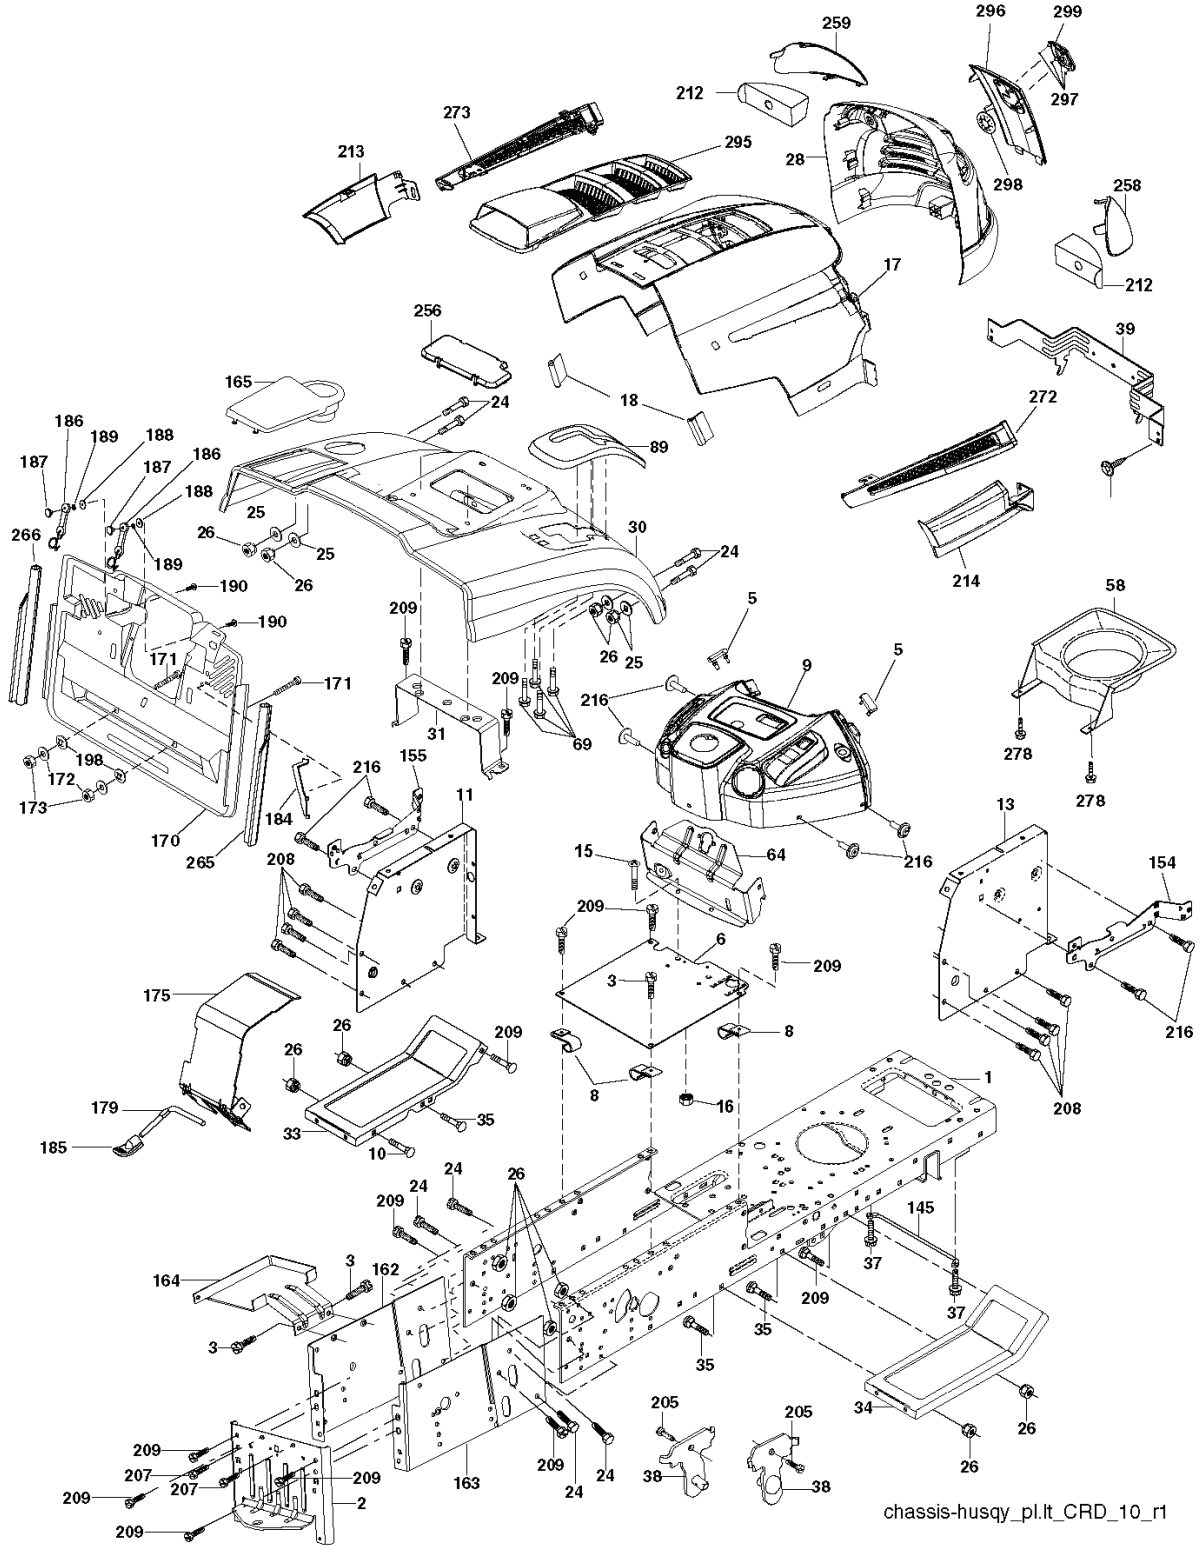

POSITION	CIRCUIT
OFF	C + G, B + H
ON	C + F, B + E, A + D

RELAY

NON-REMOVABLE CONNECTIONS

REMOVABLE CONNECTIONS

seat_lt.knob_16(CRD)

REF.	PART NO.	DESCRIPTION	REMARK	QTY.	KIT
1	532188715	SIEGE CONDUCTEUR		1	
2	532140551	BRACKET		1	
3	871110616	SCREW		1	
4	819131610	WASHER		1	
5	532145006	CLIP		1	
6	873800600	NUT		1	
7	532124181	SPRING		1	
8	817000616	SCREW		1	
9	819131614	WASHER		1	
10	532195530	BERCEAU DE SIEGE CONDUCTEUR		1	
11	532166369	WING NUT		1	
12	532174648	BRACKET		1	
13	532121248	BUSHING		1	
14	872050412	BOLT		1	
15	532121249	SPACER		1	
16	532123740	SPRING		1	
17	532123976	LOCKNUT		1	
21	532171852	BOLT		1	
22	873800500	LOCK NUT		1	
24	819171912	WASHER		1	
25	532127018	BOLT		1	

REF.	PART NO.	DESCRIPTION	REMARK	QTY.	KIT
1	532059192	CAP VALVE		1	
2	532065139	NIPPLE		1	
3	532106222	TIRE		1	
4	532059904	HOSE		1	
5	532138336	RIM		1	
6	532124957	FITTING		1	
7	532124959	BEARING		1	
8	532138337	RIM SPROCKET		1	
9	532122082	TIRE		1	
10	532124926	HOSE		1	
11	532175039	HUB CAP		1	
--	532144334	SEALING FOAM		1	