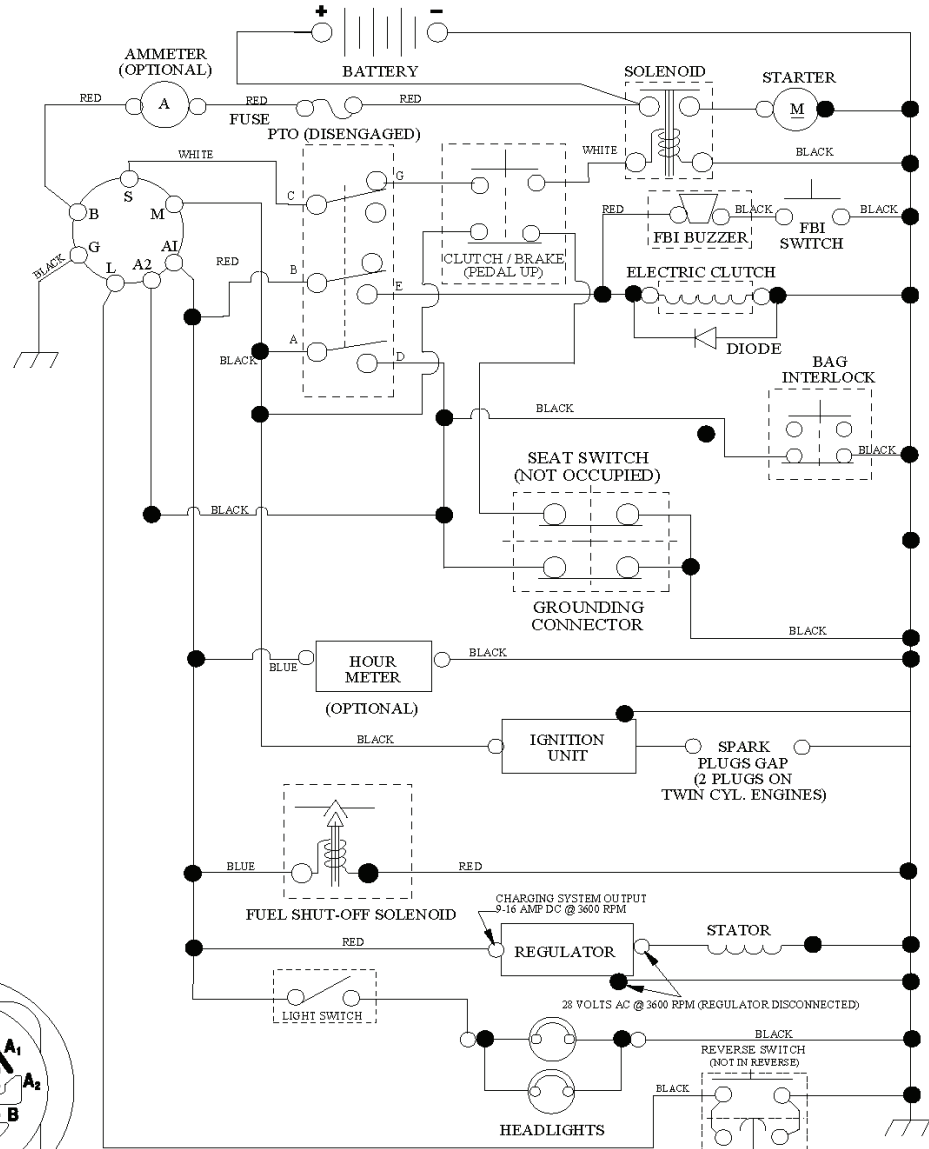

lift-rh.1piece_9_r1

REF.	PART NO.	DESCRIPTION	REMARK	QTY.	KIT
1	532159460	WIRE		1	
2	532159471	LEVER		1	
3	532105767	PIN RETAINING SCREW		1	
4	812000002	RETAINER RING		1	
5	819211621	WASHER		1	
6	532120183	BEARING		1	
7	532125631	HANDLE		1	
8	532122365	PLUG		1	
11	532165829	ROD		1	
12	532165831	ROD		1	
13	532124670	RETAINER RING		1	
15	532173288	LINK		1	
16	873350800	NUT		1	
17	532175689	BRACKET		1	
18	873800800	NUT		1	
19	532139868	LEVER		1	
20	532194209	SPRING		1	
23	532110807	NUT		1	
24	819131016	WASHER		1	
25	532164024	SPRING		1	
26	532169484	PIN		1	
27	532164543	ROD		1	
28	873350600	NUT		1	
29	532138057	KNOB		1	
30	532150233	TRUNNION		1	
31	532169865	BEARING		1	
32	873540600	NUT		1	
36	532155097	INDICATOR		1	
37	532123935	PLUG		1	
38	817060516	SCREW		1	
40	819112410	WASHER		1	
41	532123934	INDICATOR		1	
49	532145212	NUT		1	
50	532110452	NUT		1	

SCH05

IGNITION SWITCH

POSITION	CIRCUIT	"MAKE"
OFF	M+G+A1	
RUN/OVERRIDE	B+A1	
RUN	B+A1	L+A2
START	B + S + A1	

03048

WIRING INSULATED CLIPS
NOTE: IF WIRING INSULATED CLIPS WERE REMOVED FOR SERVICING OF UNIT, THEY SHOULD BE RE-INSTALLED TO PROPERLY SECURE YOUR WIRING.

POSITION	CIRCUIT
OFF	C + G, B + H
ON	C + F, B + E, A + D

RELAY

NON-REMOVABLE CONNECTIONS

REMOVABLE CONNECTIONS

seat_lt.knob_16(CRD)

REF.	PART NO.	DESCRIPTION	REMARK	QTY.	KIT
1	532188715	SIEGE CONDUCTEUR		1	
2	532140551	BRACKET		1	
3	871110616	SCREW		1	
4	819131610	WASHER		1	
5	532145006	CLIP		1	
6	873800600	NUT		1	
7	532124181	SPRING		1	
8	817000616	SCREW		1	
9	819131614	WASHER		1	
10	532195530	BERCEAU DE SIEGE CONDUCTEUR		1	
11	532166369	WING NUT		1	
12	532174648	BRACKET		1	
13	532121248	BUSHING		1	
14	872050412	BOLT		1	
15	532121249	SPACER		1	
16	532123740	SPRING		1	
17	532123976	LOCKNUT		1	
21	532171852	BOLT		1	
22	873800500	LOCK NUT		1	
24	819171912	WASHER		1	
25	532127018	BOLT		1	