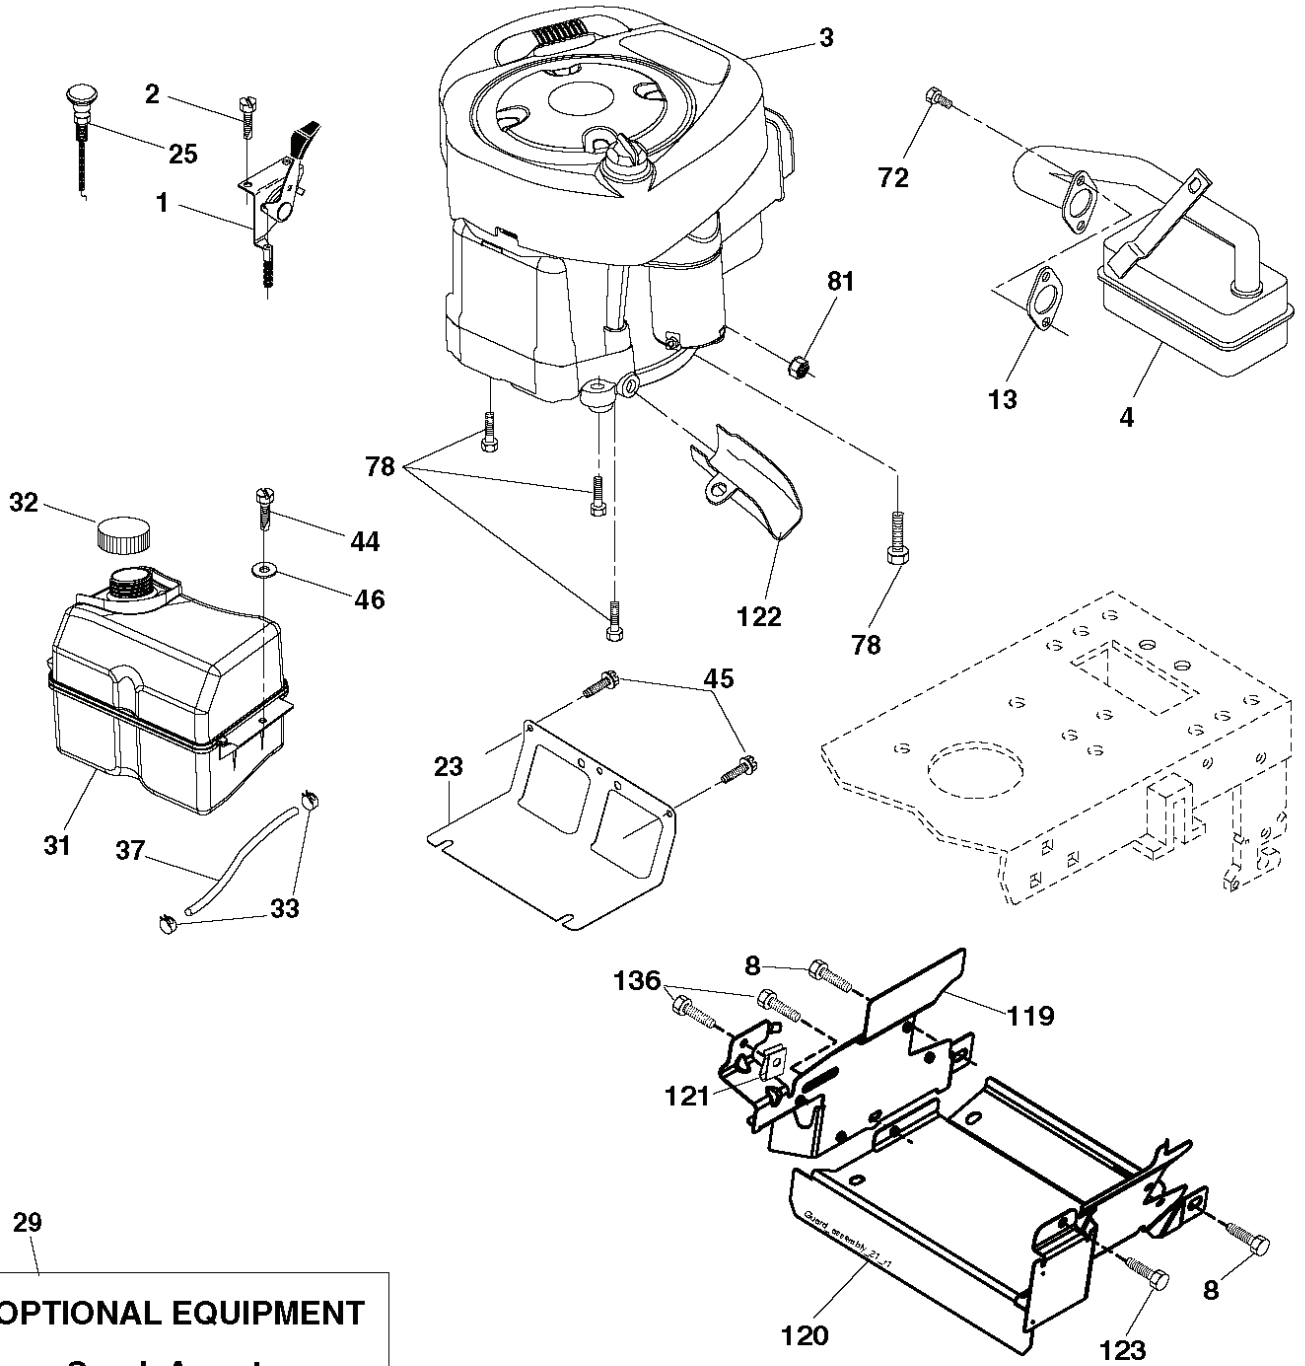

CTH141, 96061032103, 2013-08

SPARE PARTS LIST

29

OPTIONAL EQUIPMENT

Spark Arrester

engine-CRD_bs_20

REF.	PART NO.	DESCRIPTION	REMARK	QTY.	KIT
1	532170551	THROTTLE CONTROL		1	
2	817720408	SCREW		1	
3	000000000	W/O DESCRIPTION	Engine B&S Model No. 31Q507-0002-H1 (585579801)	1	
4	532137352	MUFFLER		1	
8	532171877	BOLT		1	
13	532165291	GASKET		1	
23	532169837	HEAT SHIELD		1	
25	532190695	CONTROL CHOKE		1	
29	532137180	SPARK ARRESTER KIT		1	
31	532407551	FUEL TANK		1	
32	532430220	FUEL CAP		1	
33	532123487	HOSE CLAMP		1	
37	532137040	HOSE		1	
44	817670412	SCREW		1	
45	817000612	SCREW		1	
46	819091416	WASHER		1	
72	532192334	SCREW		1	
78	817060620	SCREW		1	
81	873510400	NUT		1	
119	532199768	* LENKRAD		1	
120	532199767	GUARD		1	
121	532196688	NUT		1	
122	532421922	EXTENSION PIPE		1	
123	817670508	SCREW		1	
136	532137729	SCREW		1	