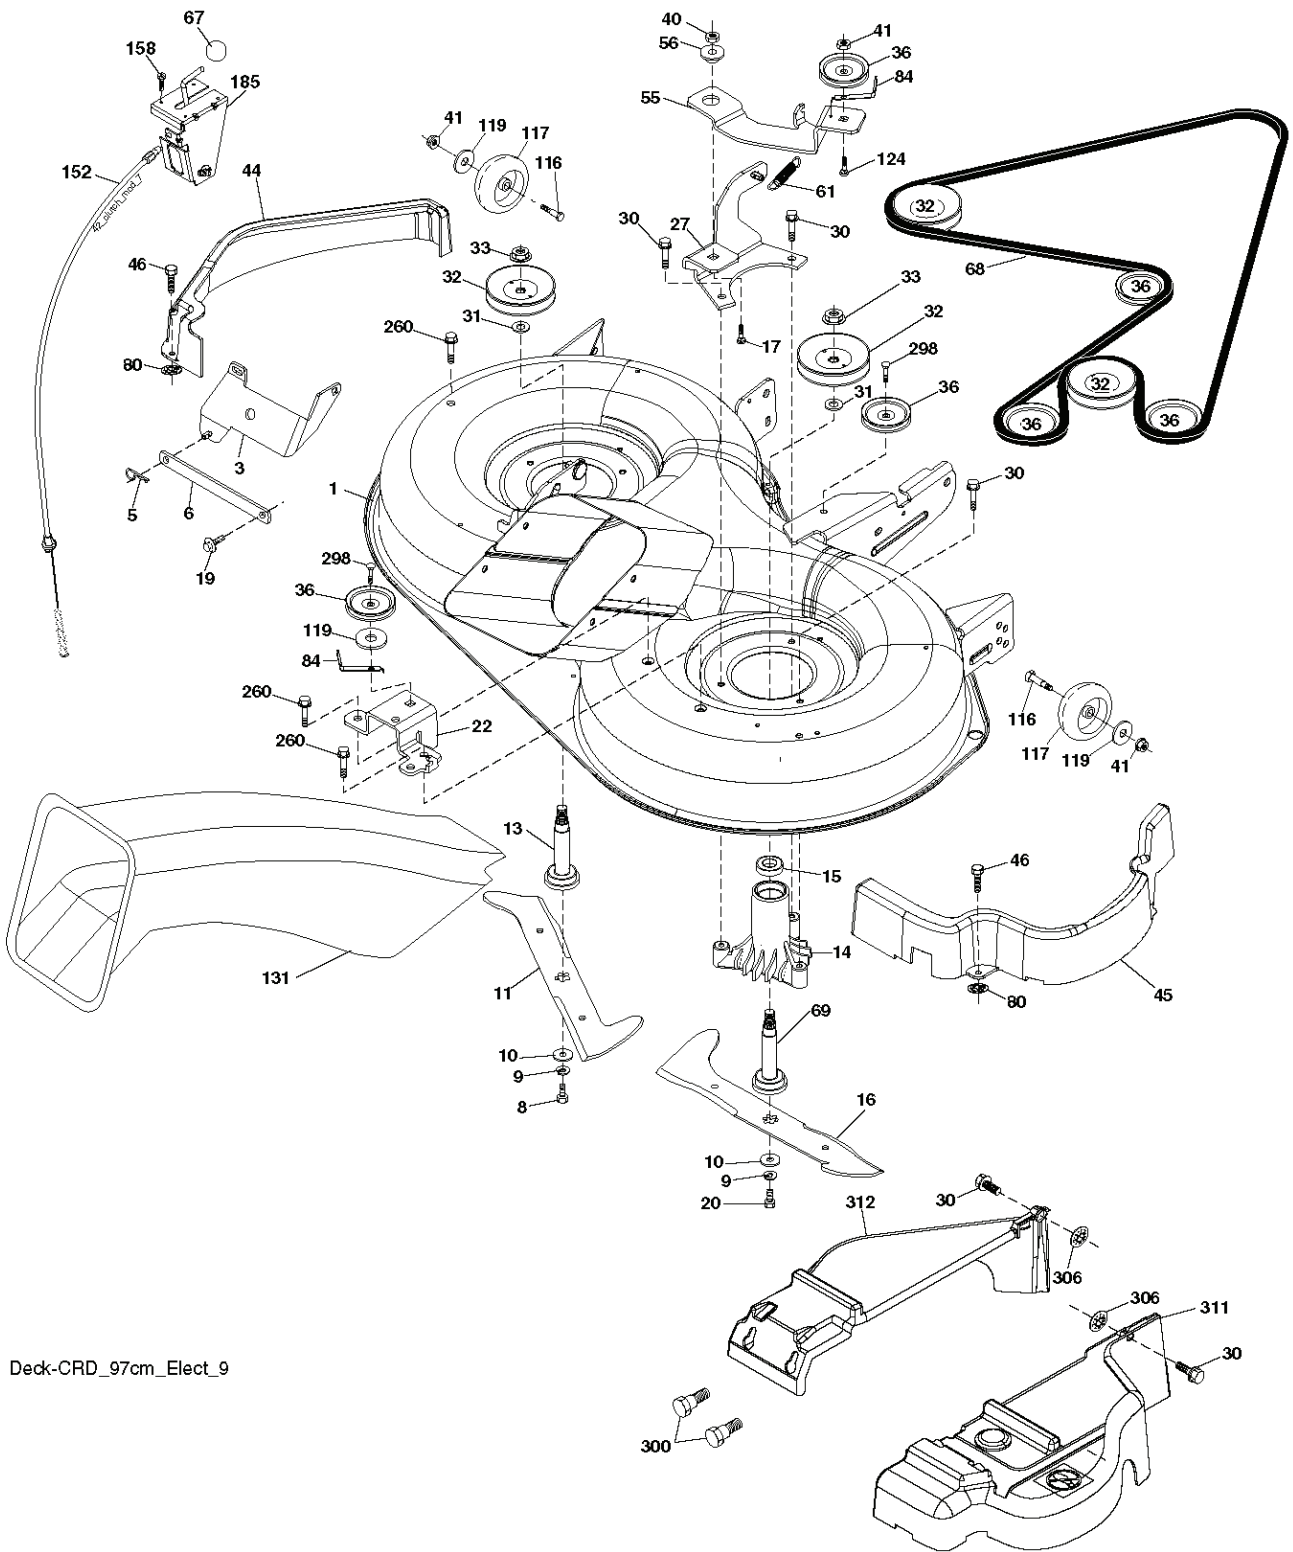

Deck-CRD_97cm_Elect_9

REF.	PART NO.	DESCRIPTION	REMARK	QTY.	KIT
1	532429121	CUTTING DECK		1	
3	532431864	BRACKET		1	
5	532124670	RETAINER RING		1	
6	532165557	ROD		1	
8	532181712	BOLT		1	
9	810030600	WASHER		1	
10	532140296	WASHER		1	
11	532427984	RIDE ON BLADE		1	
13	532137645	SHAFT		1	
14	532128774	BEARING HOUSING		1	
15	532110485	BEARING		1	
16	532427985	BLADE		1	
17	872140610	BOLT		1	
19	532132827	SPEC. BOLT		1	
20	532181713	BOLT		1	
22	532431169	BRACKET		1	
27	532427981	BRACKET		1	
30	532173984	SCREW		1	
31	532187690	WASHER		1	
32	532153532	PULLEY		1	
33	532400234	NUT		1	
36	532146763	PULLEY		1	
40	873680600	NUT		1	
41	873900600	NUT		1	
44	532430210	COVER		1	
45	532430209	COVER		1	
46	532137729	SCREW		1	
55	532199498	ARM		1	
56	532165723	SPACER		1	
61	532199486	SPRING		1	
67	532106932	KNOB		1	
68	532429532	BELT		1	
69	532165482	SHAFT		1	
80	532423062	NUT		1	
84	532156085	BELT GUIDE		1	
116	532193406	BOLT		1	
117	532174873	WHEEL		1	
119	819132012	WASHER		1	
124	872110612	BOLT		1	
131	532165661	PIPE		1	
152	532176074	WIRE		1	
158	817720408	SCREW		1	
185	532188234	CABLE		1	
260	817670608	SCREW		1	
298	817490628	SCREW		1	
300	532196539	BOLT		1	
306	532196539	BOLT		1	
311	532430774	COVER		1	
312	532430775	COVER		1	
--	532181857	BEARING HOUSING	Mandrel Assembly (Includes housing, shaft assembly, and bearing only - pulley/nut/washer and blade bolt/washers not included)	1	
--	532181858	BEARING HOUSING		1	
--	532433038	CUTTING DECK	Replacement Mower, Complete (Std. Deck - Order separately guage wheel components key nos. 116, 117 & 119)	1