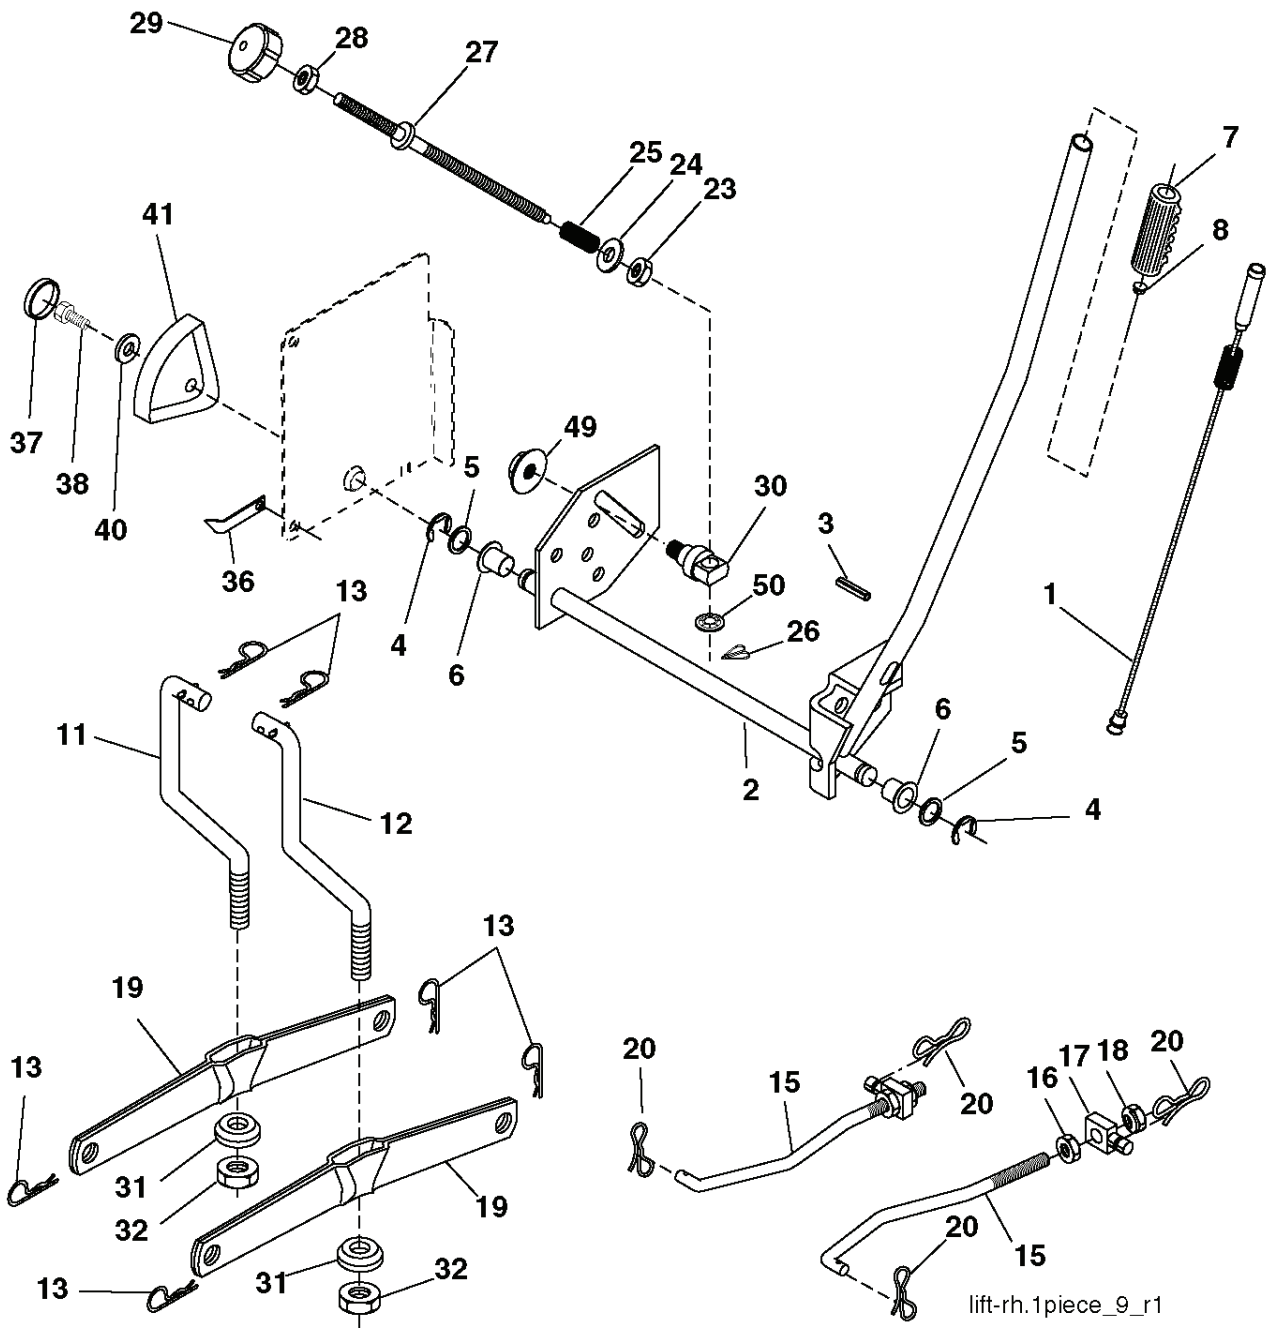

lift-rh.1piece_9_r1

REF.	PART NO.	DESCRIPTION	REMARK	QTY.	KIT
1	532404981	PLUNGE		1	
2	532159471	LEVER		1	
3	532105767	PIN RETAINING SCREW		1	
4	812000002	RETAINER RING		1	
5	819211621	WASHER		1	
6	532120183	BEARING		1	
7	532109413	GRIP		1	
8	532124526	KNOB		1	
11	532139865	LINK		1	
12	532139866	LINK		1	
13	532124670	RETAINER RING		1	
15	532173288	LINK		1	
16	873350800	NUT		1	
17	532175689	BRACKET		1	
18	873800800	NUT		1	
19	532139868	LEVER		1	
20	532194209	SPRING		1	
23	532110807	NUT		1	
24	819131016	WASHER		1	
25	532124874	SPRING		1	
26	532169484	PIN		1	
27	532126971	LEVER		1	
28	873350600	NUT		1	
29	532138057	KNOB		1	
30	532150233	TRUNNION		1	
31	532169865	BEARING		1	
32	873540600	NUT		1	
36	532155097	INDICATOR		1	
37	532123935	PLUG		1	
38	817060516	SCREW		1	
40	819112410	WASHER		1	
41	532123934	INDICATOR		1	
49	532145212	NUT		1	
50	532110452	NUT		1