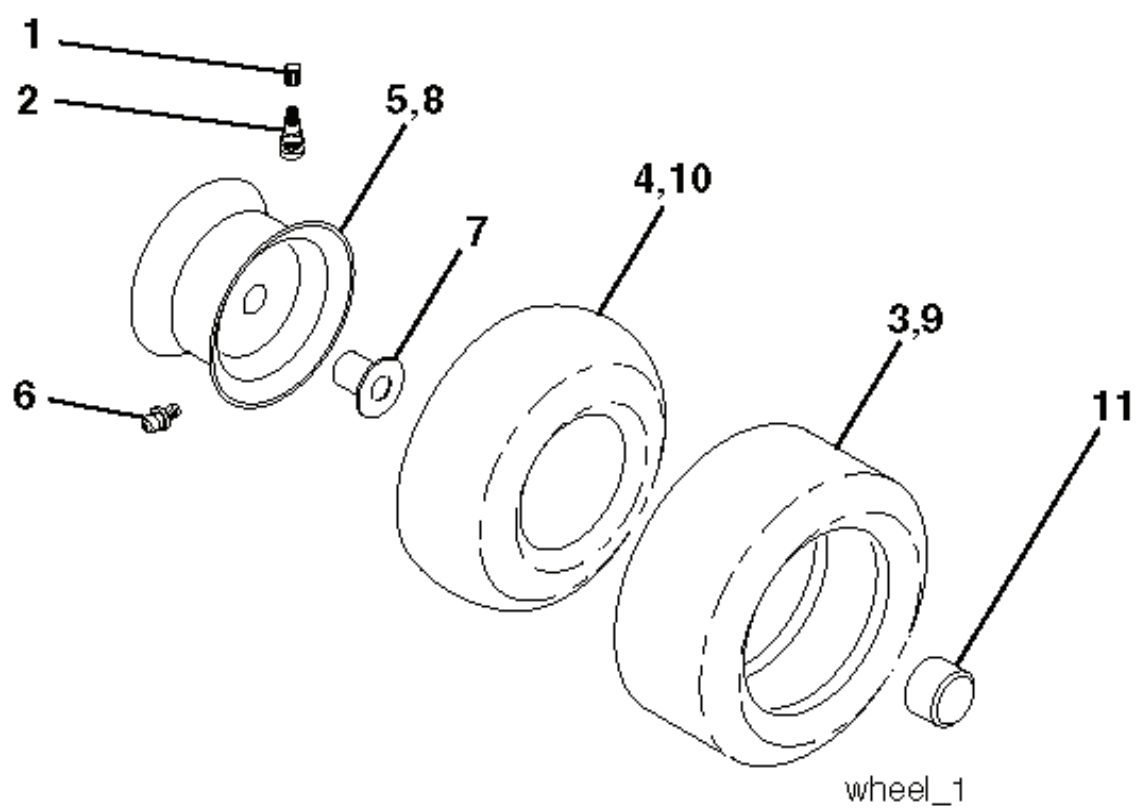

IGNITION SWITCH

POSITION	CIRCUIT	"MAKE"
OFF	M+G+A1	
RUN/OVERRIDE	B+A1	
RUN	B+A1	L+A2
START	B + S + A1	

WIRING INSULATED CLIPS

NOTE: IF WIRING INSULATED CLIPS WERE REMOVED FOR SERVICING OF UNIT, THEY SHOULD BE RE-INSTALLED TO PROPERLY SECURE YOUR WIRING.

REF.	PART NO.	DESCRIPTION	REMARK	QTY.	KIT
1	532059192	CAP VALVE		1	
2	532065139	NIPPLE		1	
3	532106222	TIRE	Front 15" x 6.0"-6"	1	
4	532059904	HOSE	(Service Item Only)	1	
5	532138336	RIM	Front 6"	1	
6	532124957	FITTING	(Front Wheel Only)	1	
7	532124959	BEARING	(Front Wheel Only)	1	
8	532138337	RIM SPROCKET	Rear 8"	1	
9	532138468	TIRE	Rear 20" 8" - 8"	1	
10	532124926	HOSE	(Service Item Only)	1	
11	532175039	HUB CAP		1	
--	532144334	SEALING FOAM		1	