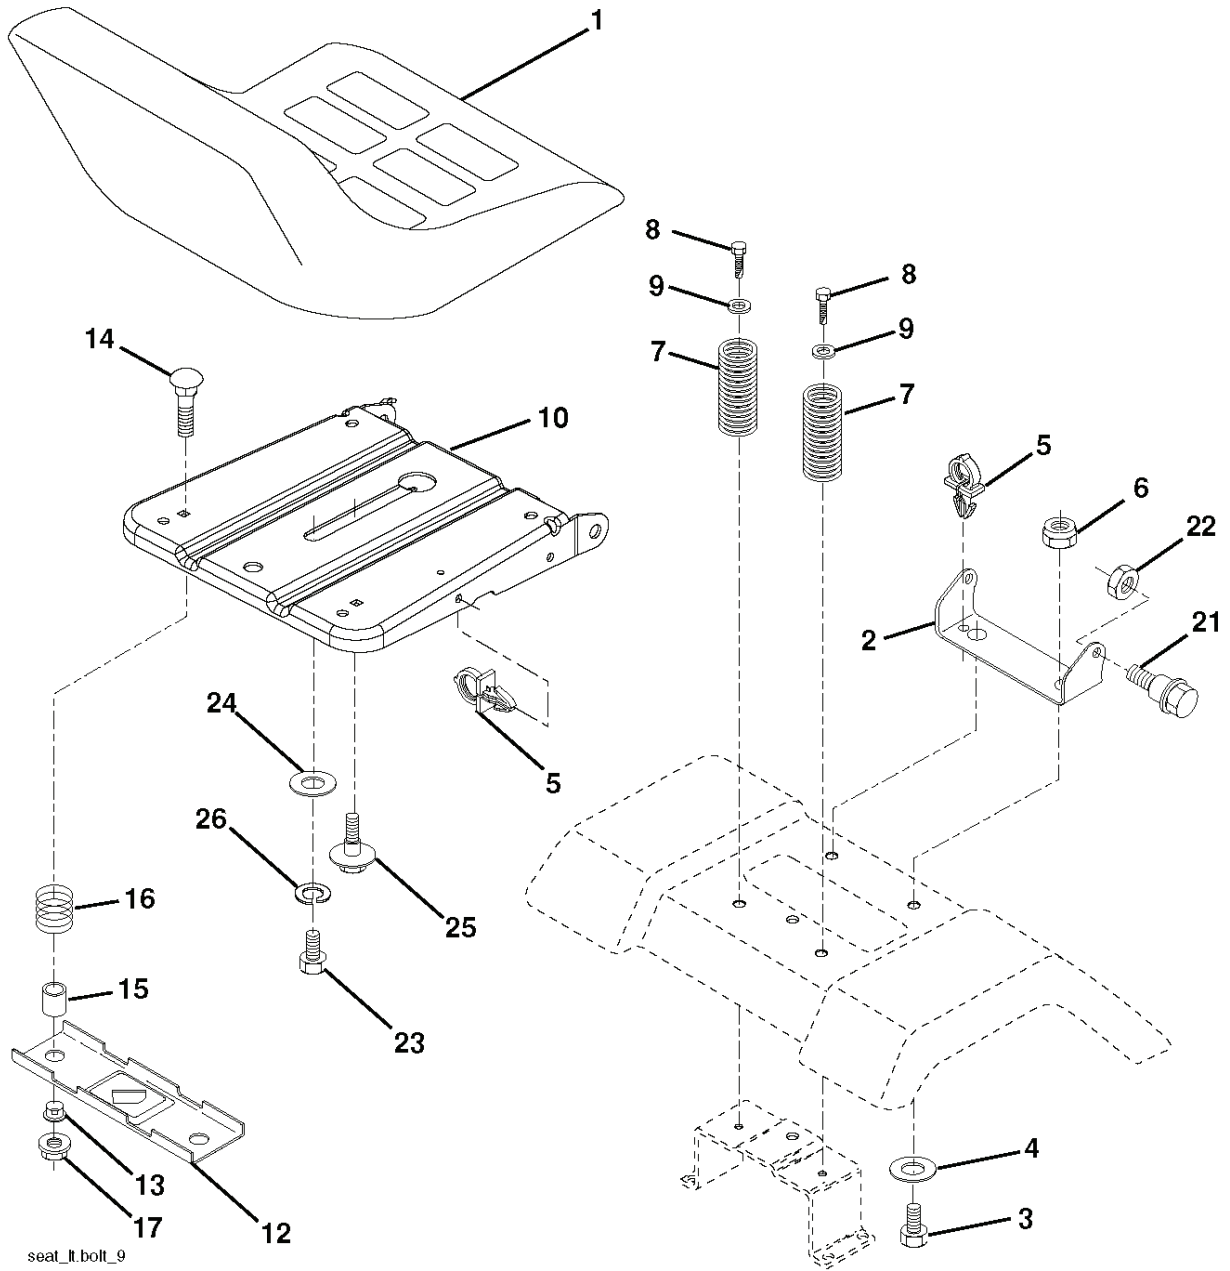

lift-rh.1piece_9_r1

REF.	PART NO.	DESCRIPTION	REMARK	QTY.	KIT
1	532404981	PLUNGE		1	
2	532159471	LEVER		1	
3	532105767	PIN RETAINING SCREW		1	
4	812000002	RETAINER RING		1	
5	819211621	WASHER		1	
6	532120183	BEARING		1	
7	532109413	GRIP		1	
8	532124526	KNOB		1	
11	532139865	LINK		1	
12	532139866	LINK		1	
13	532124670	RETAINER RING		1	
15	532173288	LINK		1	
16	873350800	NUT		1	
17	532175689	BRACKET		1	
18	873800800	NUT		1	
19	532139868	LEVER		1	
20	532194209	SPRING		1	
23	532110807	NUT		1	
24	819131016	WASHER		1	
25	532124874	SPRING		1	
26	532169484	PIN		1	
27	532126971	LEVER		1	
28	873350600	NUT		1	
29	532138057	KNOB		1	
30	532150233	TRUNNION		1	
31	532169865	BEARING		1	
32	873540600	NUT		1	
36	532155097	INDICATOR		1	
37	532123935	PLUG		1	
38	817060516	SCREW		1	
40	819112410	WASHER		1	
41	532123934	INDICATOR		1	
49	532145212	NUT		1	
50	532110452	NUT		1	

IGNITION SWITCH

POSITION	CIRCUIT	"MAKE"
OFF	M+G+A1	
RUN/OVERRIDE	B+A1	
RUN	B+A1	L+A2
START	B + S + A1	

WIRING INSULATED CLIPS

NOTE: IF WIRING INSULATED CLIPS WERE REMOVED FOR SERVICING OF UNIT, THEY SHOULD BE RE-INSTALLED TO PROPERLY SECURE YOUR WIRING.