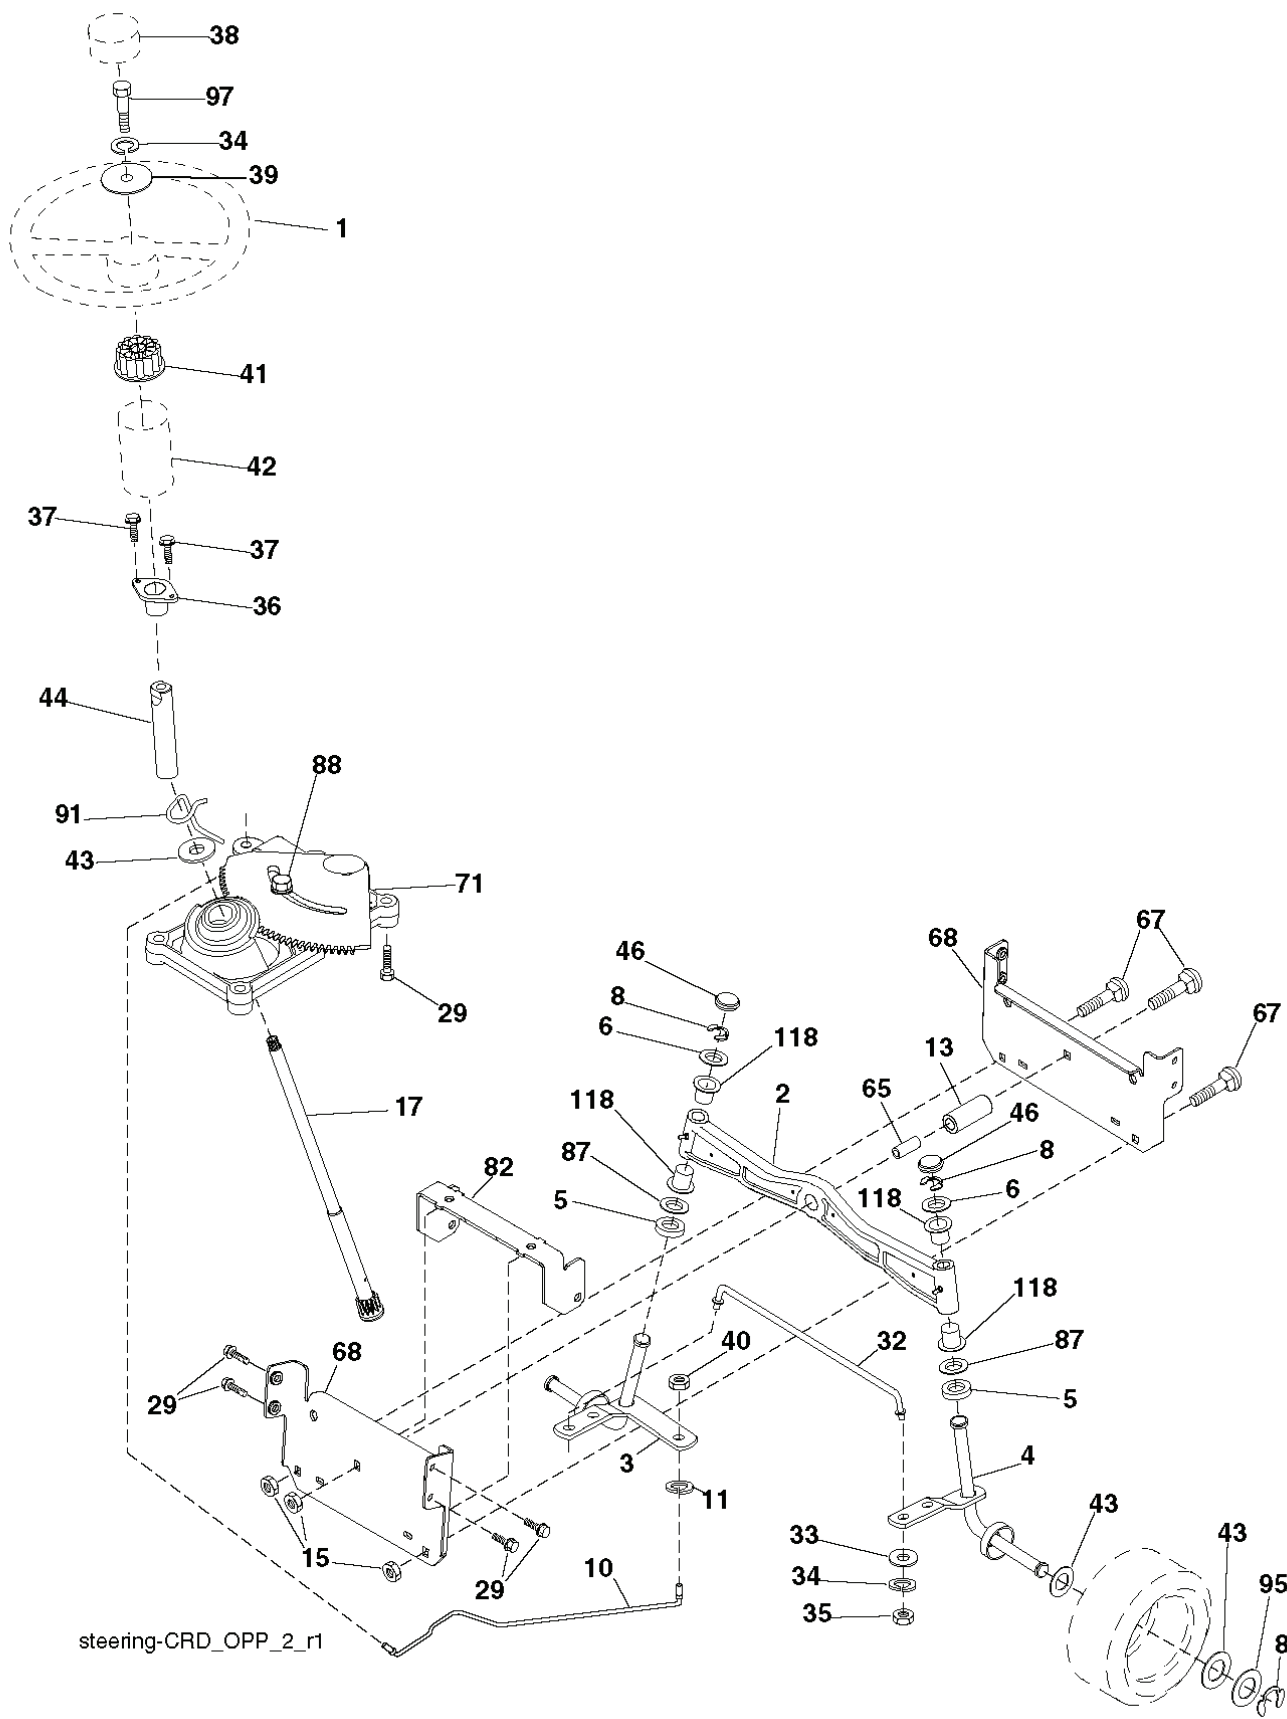

steering-CRD_OPP_2_r1

REF.	PART NO.	DESCRIPTION	REMARK	QTY.	KIT
1	532186780	STEERING WHEEL		1	
2	532193542	AXLE		1	
3	532169840	SPINDLE		1	
4	532169839	SPINDLE		1	
5	532124931	WASHER		1	
6	532121748	WASHER		1	
8	812000029	RETAINER RING		1	
10	532175121	ROD		1	
11	810040600	WASHER		1	
13	532136518	PIPE		1	
15	873900600	NUT		1	
17	532190753	ROD		1	
29	817000612	SCREW		1	
32	532170162	ROD		1	
33	819111216	WASHER		1	
34	810040500	WASHER		1	
35	873540500	NUT		1	
36	532155099	BUSHING		1	
37	532152927	SCREW		1	
38	532192916	INSERT DE VOLANT		1	
39	819113812	WASHER		1	
40	873540600	NUT		1	
41	532186737	ADAPTER		1	
42	532169633	SLEEVE		1	
43	532121749	WASHER		1	
44	532190752	SHAFT		1	
46	532121232	HUB CAP		1	
65	532414736	SPACER		1	
67	872110618	BOLT		1	
68	532169827	SHAFT		1	
71	532175146	STEERING GEAR		1	
82	532199978	SUPPORT ESSIEU AVANT		1	
87	532173966	WASHER		1	
88	532175118	BOLT		1	
91	532175553	SPRING		1	
95	532188967	WASHER		1	
97	532428982	BOLT		1	
118	532406013	BEARING		1