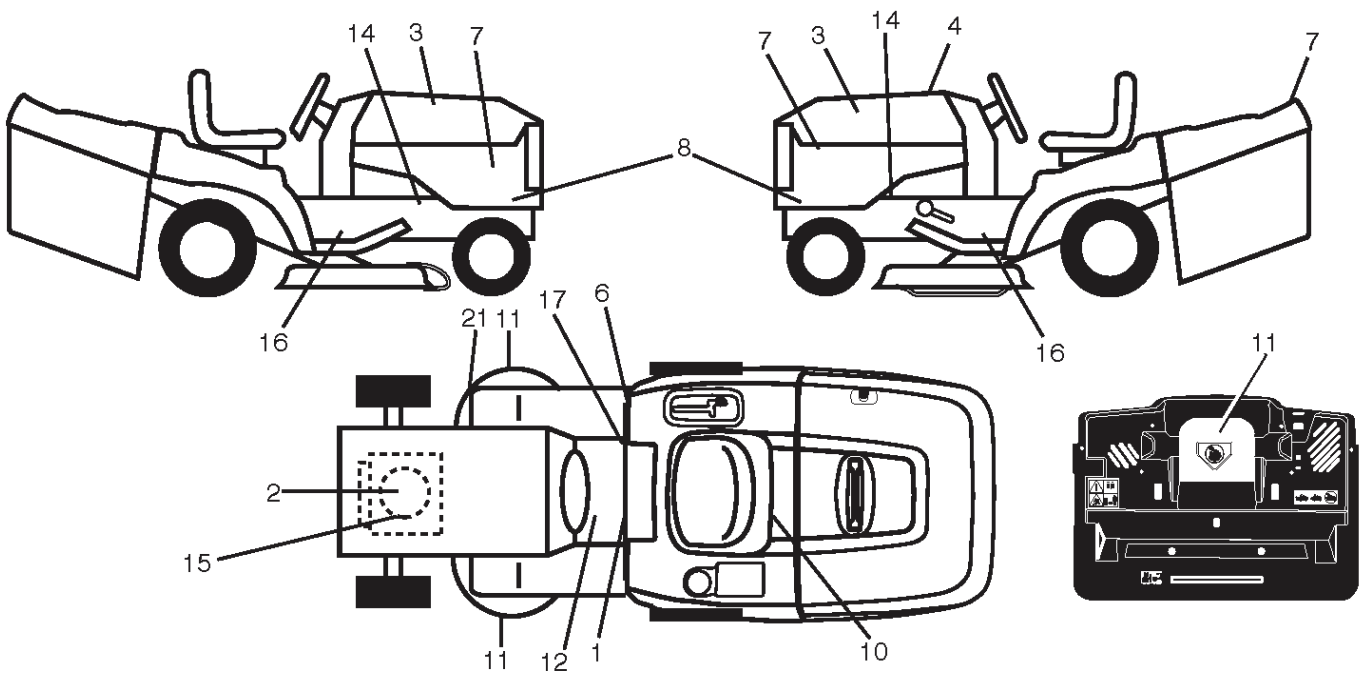

REF.	PART NO.	DESCRIPTION	REMARK	QTY.	KIT
1	581578101	DECAL		1	
2	581579701	DECAL		1	
3	532415558	DECAL		1	
4	532445996	DECAL		1	
6	581724101	DECAL		1	
7	585160601	DECAL		1	
8	532440866	DECAL		1	
10	532145005	DECAL		1	
11	581579101	DECAL		1	
12	581724001	DECAL		1	
14	581579601	DECAL		1	
15	532437412	DECAL		1	
16	581579801	DECAL		1	
17	581578001	DECAL		1	
21	581580005	DECAL		1	
--	581724801	DECAL		1	
	581724901	DECAL		1