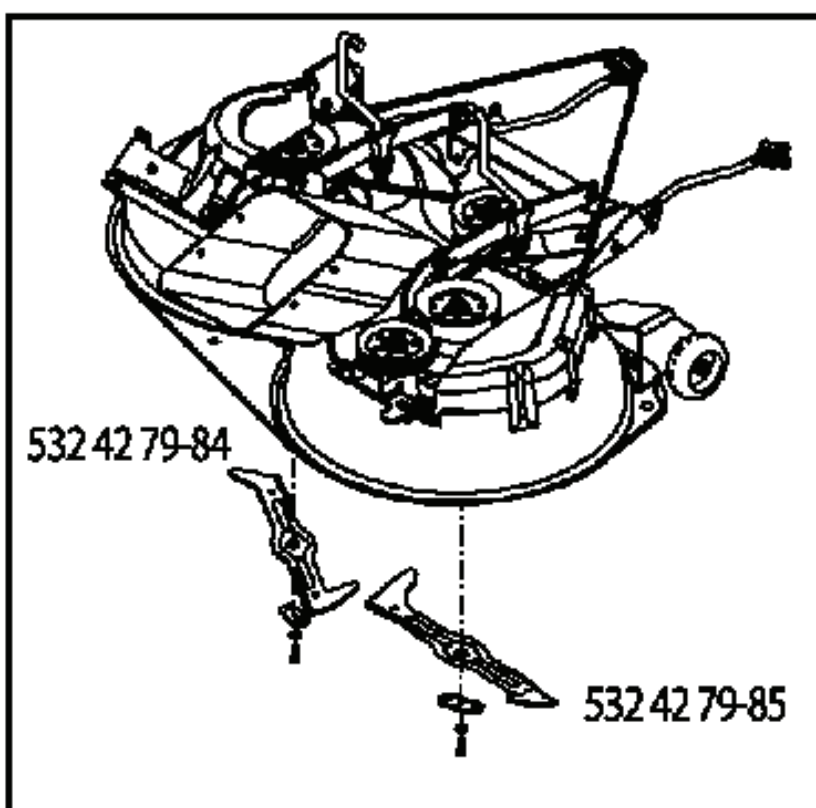

CTH141, 96061032103, 2013-08

SPARE PARTS LIST

29

OPTIONAL EQUIPMENT

Spark Arrester

engine-CRD_bs_20

REF.	PART NO.	DESCRIPTION	REMARK	QTY.	KIT
1	532170551	THROTTLE CONTROL		1	
2	817720408	SCREW		1	
3	000000000	W/O DESCRIPTION	Engine B&S Model No. 31Q507-0002-H1 (585579801)	1	
4	532137352	MUFFLER		1	
8	532171877	BOLT		1	
13	532165291	GASKET		1	
23	532169837	HEAT SHIELD		1	
25	532190695	CONTROL CHOKE		1	
29	532137180	SPARK ARRESTER KIT		1	
31	532407551	FUEL TANK		1	
32	532430220	FUEL CAP		1	
33	532123487	HOSE CLAMP		1	
37	532137040	HOSE		1	
44	817670412	SCREW		1	
45	817000612	SCREW		1	
46	819091416	WASHER		1	
72	532192334	SCREW		1	
78	817060620	SCREW		1	
81	873510400	NUT		1	
119	532199768	* LENKRAD		1	
120	532199767	GUARD		1	
121	532196688	NUT		1	
122	532421922	EXTENSION PIPE		1	
123	817670508	SCREW		1	
136	532137729	SCREW		1	