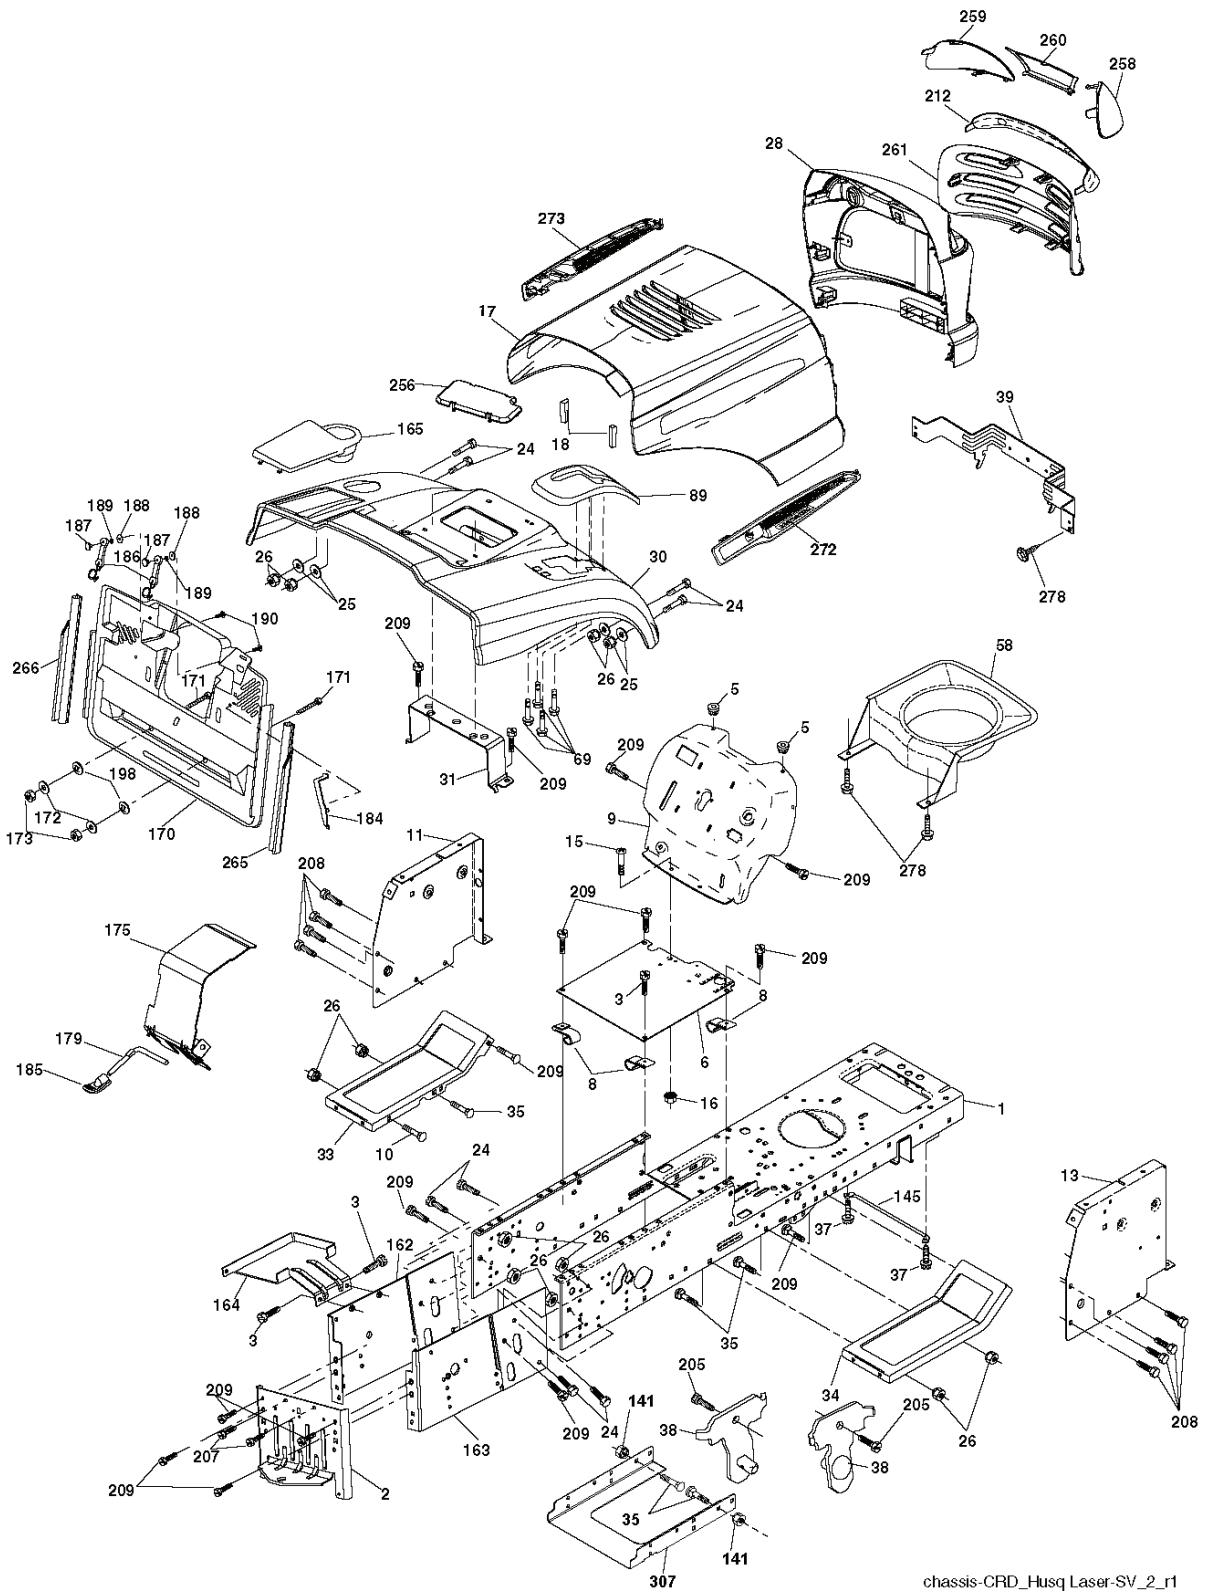

chassis-CRD_Husq Laser-SV_2_r1

REF.	PART NO.	DESCRIPTION	REMARK	QTY.	KIT
1	532174620	CHASSIS		1	
2	532180384	DRAWBAR		1	
3	817060612	SCREW		1	
5	532155272	DAMPER		1	
6	532184419	PLATE		1	
8	532126471	CLIP		1	
9	532194688	DASH		1	
10	872140608	BOLT		1	
11	532174996	DASHBOARD		1	
13	532172106	DASH		1	
15	874180512	SCREW		1	
16	873510500	NUT		1	
17	532442923	HOOD		1	
18	532184921	BUMPER		1	
24	874780616	BOLT		1	
25	819131312	WASHER		1	
26	873800600	NUT		1	
28	532442203	FRONT COVER		1	
30	532441265	FENDER		1	
31	532165156	BRACKET		1	
33	532182507	FOOT REST, LH		1	
34	532182508	FOOT REST, RH		1	
35	872110606	BOLT		1	
37	817490508	SCREW		1	
38	532181748	BRACKET		1	
39	532407807	BRACKET		1	
58	532184270	DUCT		1	
69	532142432	SCREW		1	
89	532197366	BRACKET		1	
141	873900600	NUT		1	
145	532409167	ROD		1	
162	532180382	BRACKET		1	
163	532180383	BRACKET		1	
164	532165605	SUPPORT		1	
165	532181356	COVER		1	
170	532199488	COVER		1	
171	872140620	BOLT		1	
172	819132016	WASHER		1	
173	873510600	NUT		1	
175	532188203	DOOR TRAP		1	
179	532188202	ROD PIVOT FBI		1	
184	532174662	BRACKET		1	
185	532441416	KNOB		1	
186	532160793	LATCH		1	
187	532125004	NUT		1	
188	819061216	WASHER		1	
189	810071000	WASHER		1	
190	871081010	SCREW		1	
198	532168937	WASHER		1	
205	817490608	SCREW		1	
207	817670508	SCREW		1	
208	817670608	SCREW		1	
209	817000612	SCREW		1	
212	532183548	INSERT		1	
256	532181361	COVER		1	
258	532185214	LENS		1	
259	532185213	LENS		1	
260	532442202	LENS		1	
261	532442201	INSERT		1	
265	532185704	SEALING		1	
266	532185703	SEALING		1	
272	532442200	HOOD		1	
273	532442199	HOOD		1	
278	532416358	SCREW		1	
307	532441840	GUARD		1