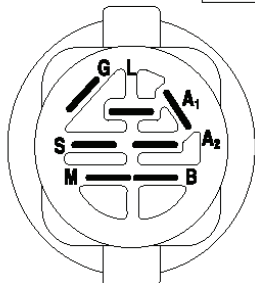

NOTE

YOUR TRACTOR IS EQUIPPED WITH A SPECIAL ALTERNATOR SYSTEM. THE LIGHTS ARE NOT CONNECTED TO THE BATTERY, BUT HAVE THEIR OWN ELECTRICAL SOURCE. BECAUSE OF THIS, THE BRIGHTNESS OF THE LIGHTS WILL CHANGE WITH ENGINE SPEED. AT IDLE THE LIGHTS WILL DIM. AS THE ENGINE IS SPEEDED UP, THE LIGHTS WILL BECOME THEIR BRIGHTEST.

IGNITION SWITCH