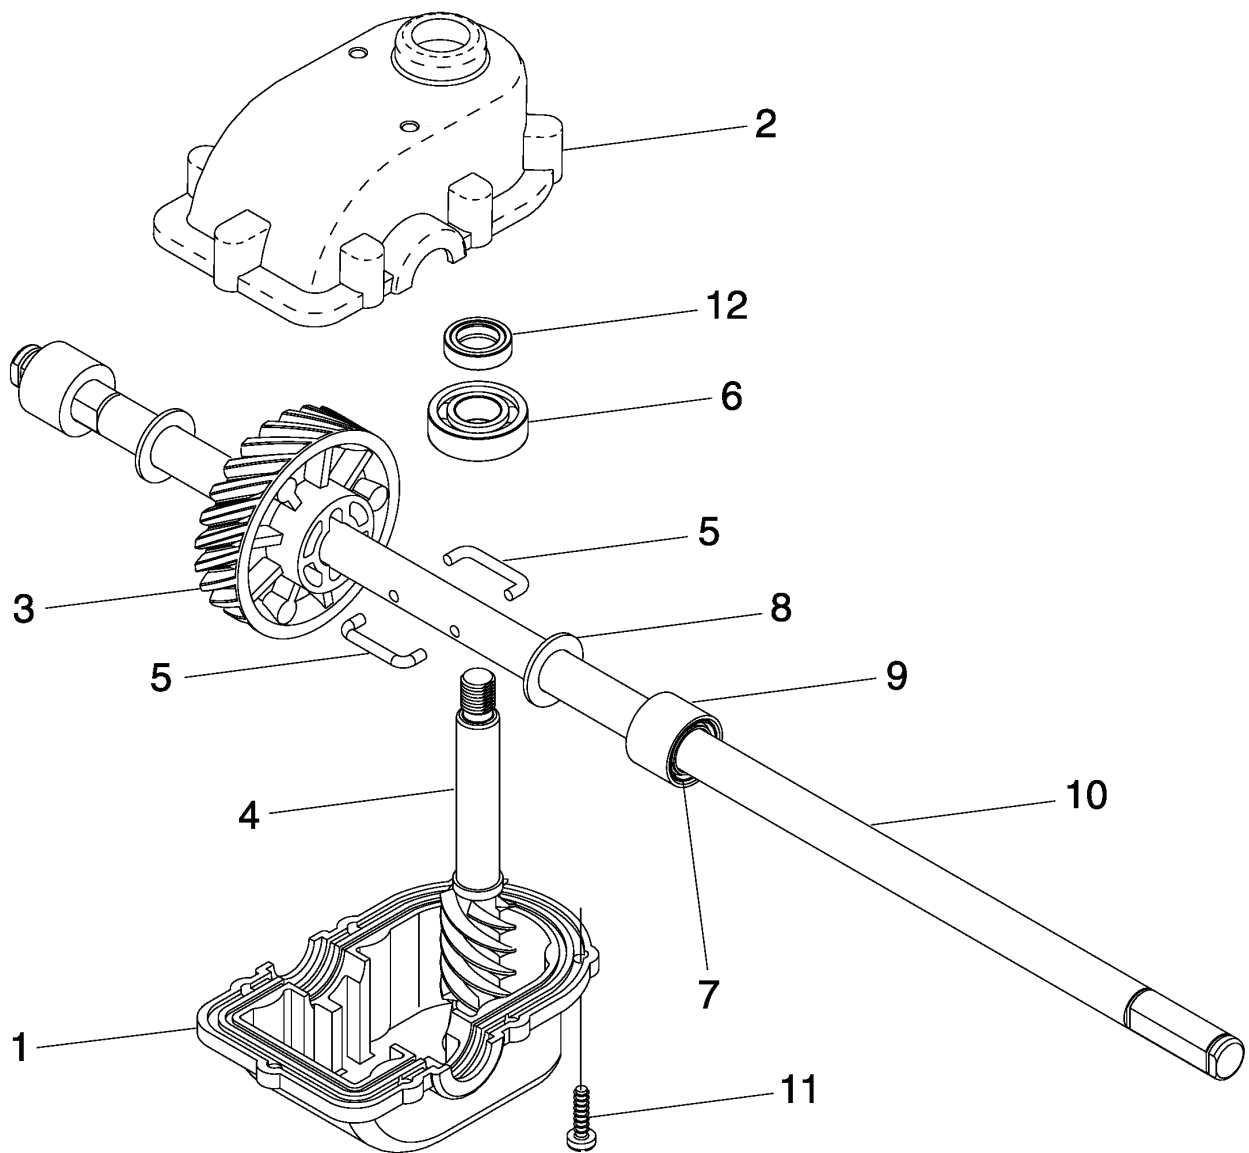

ROTARY LAWN MOWER - - CUSTOMER MODEL NUMBER R152SVBBC
(95417024201) PRODUCT NUMBER 954 17 02-42
GEAR CASE ASSEMBLY - - PART NUMBER 532 18 82-94

REF.	PART NO.	DESCRIPTION	REMARK	QTY.	KIT
1	532187530	CARTER INF. BOITE DE VITESSE		1	
2	532191245	GEAR HOUSING		1	
3	532187532	PINION		1	
4	532191246	SHAFT		1	
5	532183505	WIRE, FORMED		1	
6	532183506	BALL BEARING		1	
7	532183508	SEAL, OUTPUT SHAFT		1	
8	532183509	WASHER		1	
9	532183511	BUSHING		1	
10	532191247	SHAFT		1	
11	532183513	SCREW		1	
12	532183514	SEAL, INPUT SHAFT		1	
--	532750369	GREASE		1