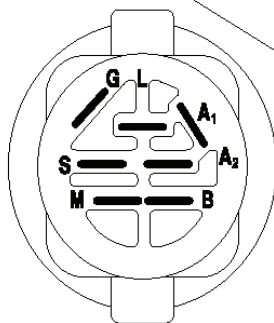

IGNITION SWITCH

POSITION	CIRCUIT	"MAKE"
OFF	M+G+A1	
RUN/OVERRIDE	B+A1	
RUN	B+A1	L+A2
START	B + S + A1	

NOTE

YOUR TRACTOR IS EQUIPPED WITH A SPECIAL ALTERNATOR SYSTEM. THE LIGHTS ARE NOT CONNECTED TO THE BATTERY, BUT HAVE THEIR OWN ELECTRICAL SOURCE. BECAUSE OF THIS, THE BRIGHTNESS OF THE LIGHTS WILL CHANGE WITH ENGINE SPEED. AT IDLE THE LIGHTS WILL DIM. AS THE ENGINE IS SPEEDED UP, THE LIGHTS WILL BECOME THEIR BRIGHTEST.