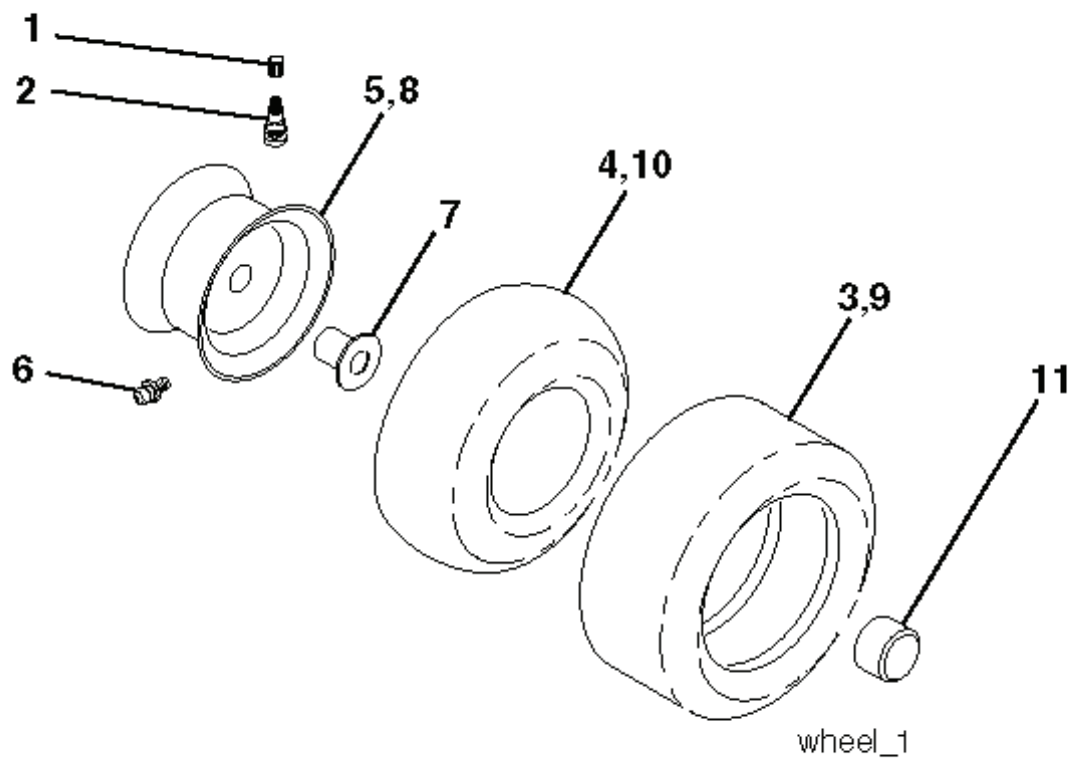

WIRING INSULATED CLIPS
NOTE: IF WIRING INSULATED CLIPS WERE REMOVED FOR SERVICING OF UNIT, THEY SHOULD BE RE-INSTALLED TO PROPERLY SECURE YOUR WIRING.

REF.	PART NO.	DESCRIPTION	REMARK	QTY.	KIT
1	532401042	SIEGE CONDUCTEUR		1	
2	532140551	BRACKET		1	
3	871110616	SCREW		1	
4	819131610	WASHER		1	
5	532145006	CLIP		1	
6	873800600	NUT		1	
7	532124181	SPRING		1	
8	817000616	SCREW		1	
9	819131614	WASHER		1	
10	532195530	BERCEAU DE SIEGE CONDUCTEUR		1	
12	532174648	BRACKET		1	
13	532121248	BUSHING		1	
14	872050412	BOLT		1	
15	532134300	SPACER		1	
16	532121250	SPRING		1	
17	532123976	LOCKNUT		1	
21	532171852	BOLT		1	
22	873800500	LOCK NUT		1	
23	871110814	BOLT		1	
24	819171912	WASHER		1	
25	532127018	BOLT		1	
26	810040800	WASHER		1	

steering_pl.lt_68_r2

REF.	PART NO.	DESCRIPTION	REMARK	QTY.	KIT
1	532186780	STEERING WHEEL		1	
2	532418168	AXLE		1	
3	532169840	SPINDLE		1	
4	532169839	SPINDLE		1	
5	532124931	WASHER		1	
6	532121748	WASHER		1	
7	819272016	WASHER		1	
8	812000029	RETAINER RING		1	
9	532124937	BEARING COL. STRG.		1	
10	532175121	ROD		1	
11	810040600	WASHER		1	
13	532136518	PIPE		1	
15	873900600	NUT		1	
17	532190753	ROD		1	
26	532126847	BUSHING		1	
28	819131416	WASHER		1	
29	817000612	SCREW		1	
30	876020412	SPLIT PIN		1	
32	532192757	TIGE D'ASSEMBLAGE		1	
34	810040500	WASHER		1	
36	532155099	BUSHING		1	
37	532152927	SCREW		1	
38	532192916	INSERT DE VOLANT		1	
39	819113812	WASHER		1	
40	873540600	NUT		1	
41	532186737	ADAPTER		1	
42	532169633	SLEEVE		1	
43	532121749	WASHER		1	
44	532190752	SHAFT		1	
46	532121232	HUB CAP		1	
65	532414736	SPACER		1	
67	872110618	BOLT		1	
68	532169827	SHAFT		1	
71	532175146	STEERING GEAR		1	
82	532199978	SUPPORT ESSIEU AVANT		1	
88	532175118	BOLT		1	
91	532175553	SPRING		1	
95	532188967	WASHER		1	
97	532428982	BOLT		1	