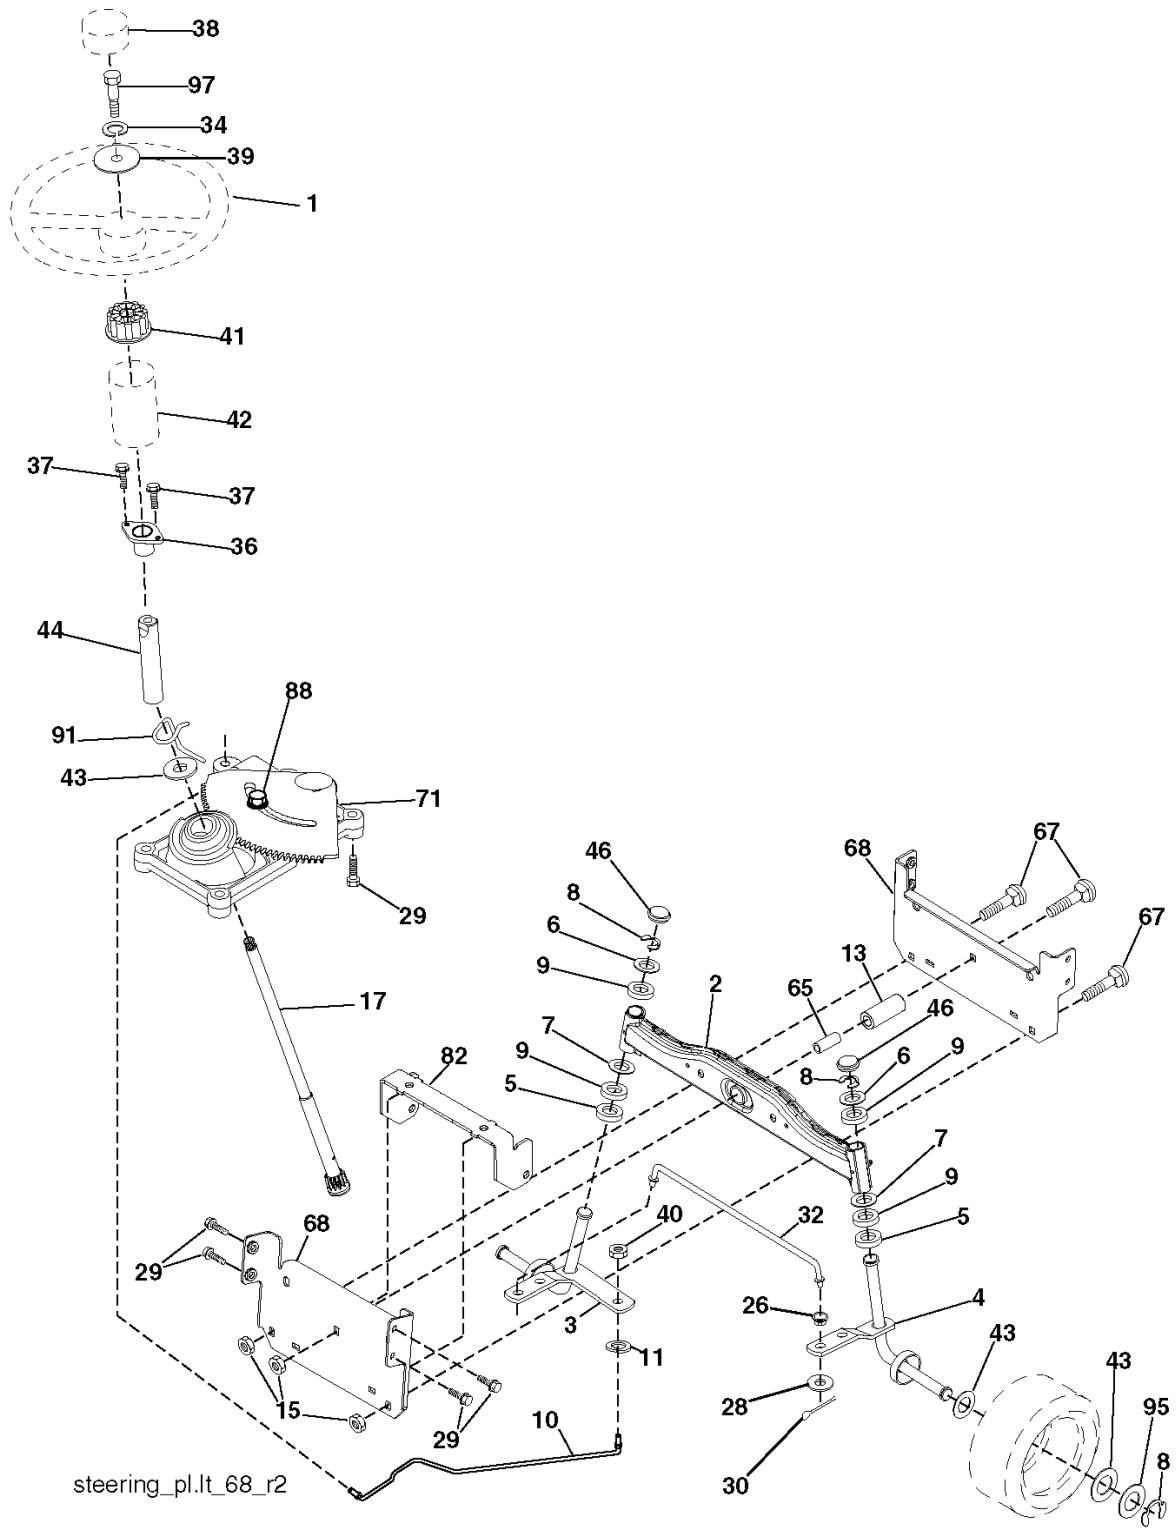

steering_pl.lt_68_r2

REF.	PART NO.	DESCRIPTION	REMARK	QTY.	KIT
1	532186780	STEERING WHEEL		1	
2	532418168	AXLE		1	
3	532169840	SPINDLE		1	
4	532169839	SPINDLE		1	
5	532124931	WASHER		1	
6	532121748	WASHER		1	
7	819272016	WASHER		1	
8	812000029	RETAINER RING		1	
9	532124937	BEARING COL. STRG.		1	
10	532175121	ROD		1	
11	810040600	WASHER		1	
13	532136518	PIPE		1	
15	873900600	NUT		1	
17	532190753	ROD		1	
26	532126847	BUSHING		1	
28	819131416	WASHER		1	
29	817000612	SCREW		1	
30	876020412	SPLIT PIN		1	
32	532192757	TIGE D'ASSEMBLAGE		1	
34	810040500	WASHER		1	
36	532155099	BUSHING		1	
37	532152927	SCREW		1	
38	532192916	INSERT DE VOLANT		1	
39	819113812	WASHER		1	
40	873540600	NUT		1	
41	532186737	ADAPTER		1	
42	532169633	SLEEVE		1	
43	532121749	WASHER		1	
44	532190752	SHAFT		1	
46	532121232	HUB CAP		1	
65	532414736	SPACER		1	
67	872110618	BOLT		1	
68	532169827	SHAFT		1	
71	532175146	STEERING GEAR		1	
82	532199978	SUPPORT ESSIEU AVANT		1	
88	532175118	BOLT		1	
91	532175553	SPRING		1	
95	532188967	WASHER		1	
97	532428982	BOLT		1