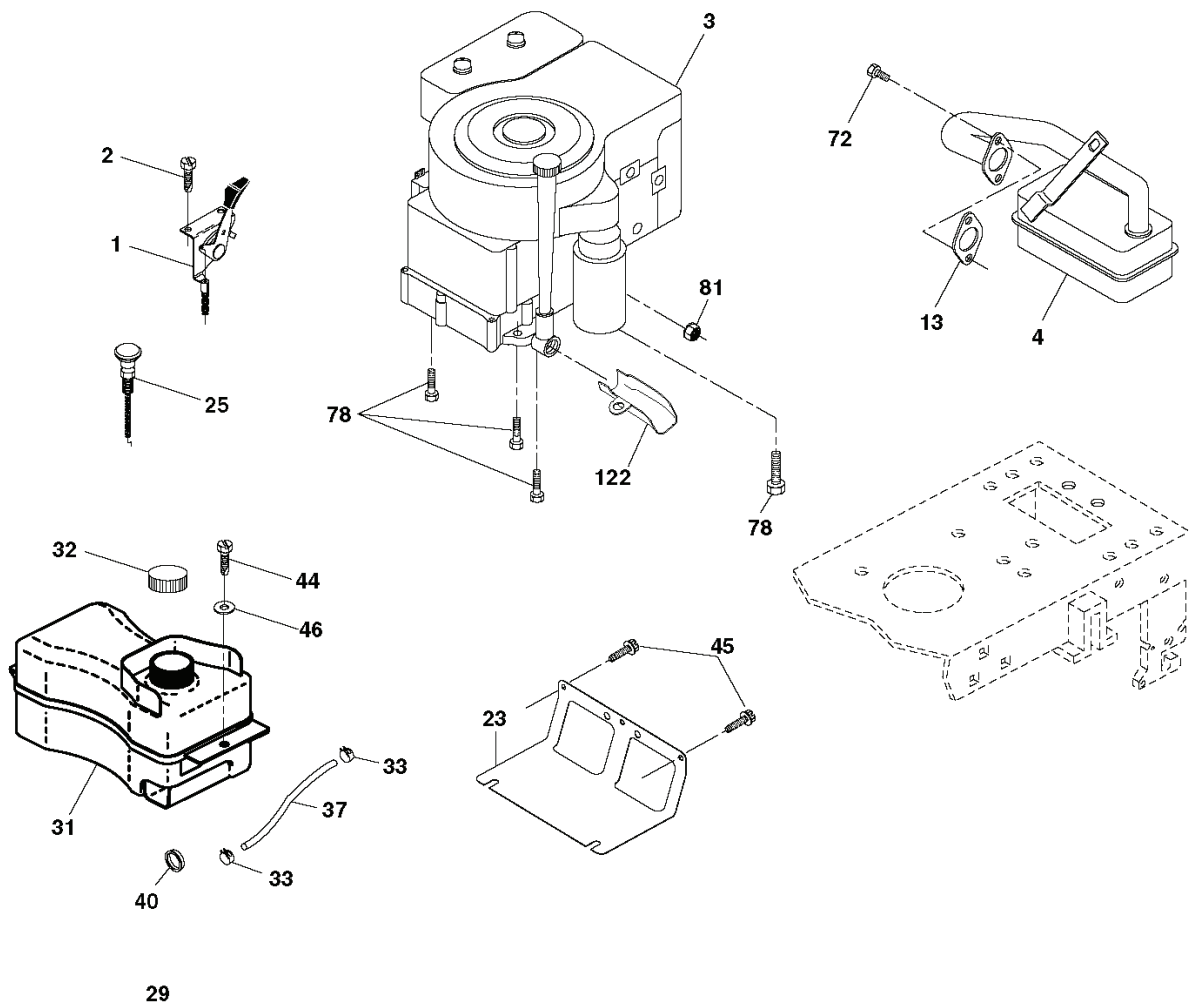

29

OPTIONAL EQUIPMENT
Spark Arrester

REF.	PART NO.	DESCRIPTION	REMARK	QTY.	KIT
1	532170551	THROTTLE CONTROL		1	
2	817720408	SCREW		1	
3	000000000	W/O DESCRIPTION	Engine B&S Model No. 219807-1402-B1	1	
4	532179758	MUFFLER		1	
13	532165291	GASKET		1	
23	532169837	HEAT SHIELD		1	
25	532190695	CONTROL CHOKE		1	
29	532137180	SPARK ARRESTER KIT		1	
31	532407516	FUEL TANK		1	
32	532430220	FUEL CAP		1	
33	532123487	HOSE CLAMP		1	
37	532137040	HOSE		1	
40	532124028	BUSHING		1	
44	817670412	SCREW		1	
45	817000612	SCREW		1	
46	819091416	WASHER		1	
72	532192334	SCREW		1	
78	817060620	SCREW		1	
81	873510400	NUT		1	
122	532421922	EXTENSION PIPE		1