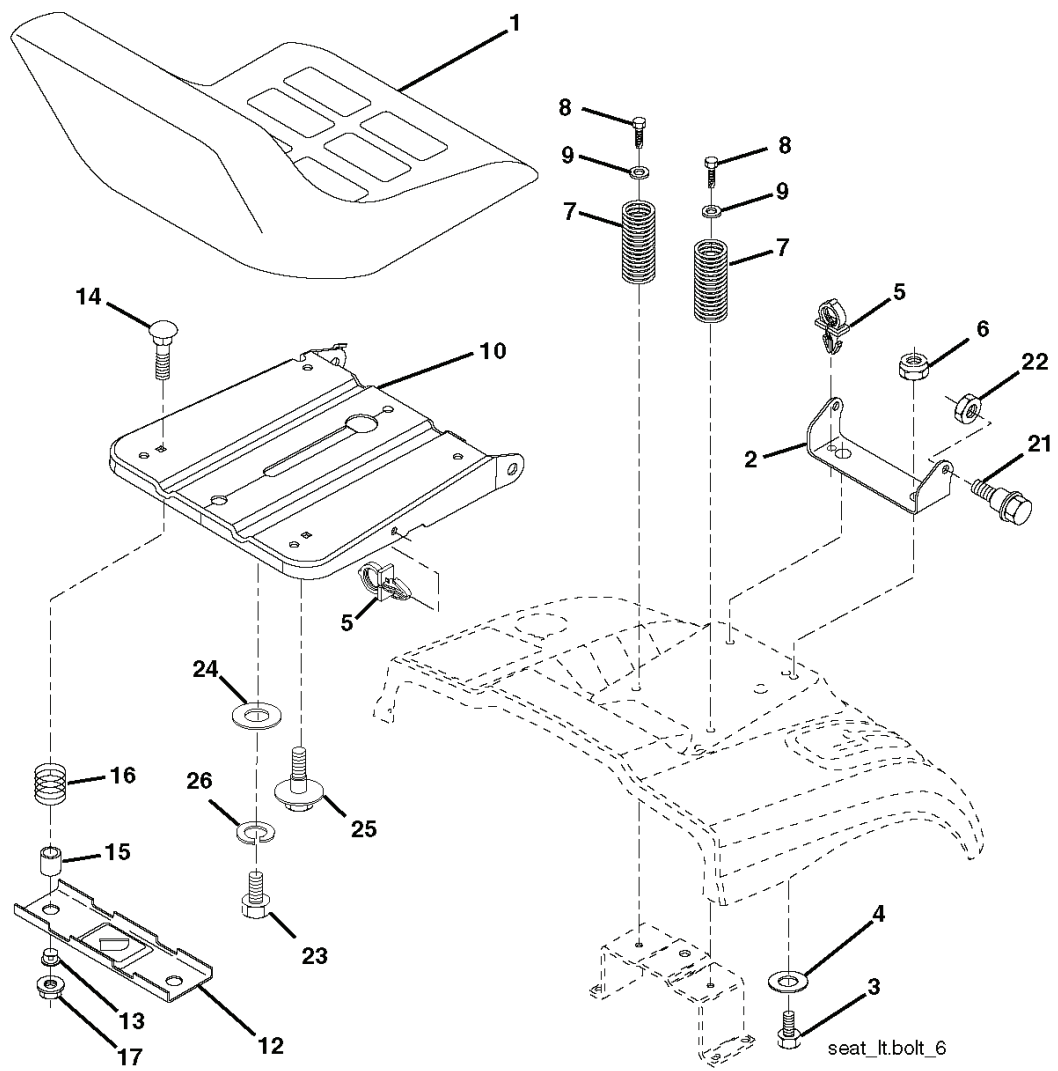

REF.	PART NO.	DESCRIPTION	REMARK	QTY.	KIT
1	532401042	SIEGE CONDUCTEUR		1	
2	532140551	BRACKET		1	
3	871110616	SCREW		1	
4	819131610	WASHER		1	
5	532145006	CLIP		1	
6	873800600	NUT		1	
7	532124181	SPRING		1	
8	817000616	SCREW		1	
9	819131614	WASHER		1	
10	532195530	BERCEAU DE SIEGE CONDUCTEUR		1	
12	532174648	BRACKET		1	
13	532121248	BUSHING		1	
14	872050412	BOLT		1	
15	532134300	SPACER		1	
16	532121250	SPRING		1	
17	532123976	LOCKNUT		1	
21	532171852	BOLT		1	
22	873800500	LOCK NUT		1	
23	871110814	BOLT		1	
24	819171912	WASHER		1	
25	532127018	BOLT		1	
26	810040800	WASHER		1