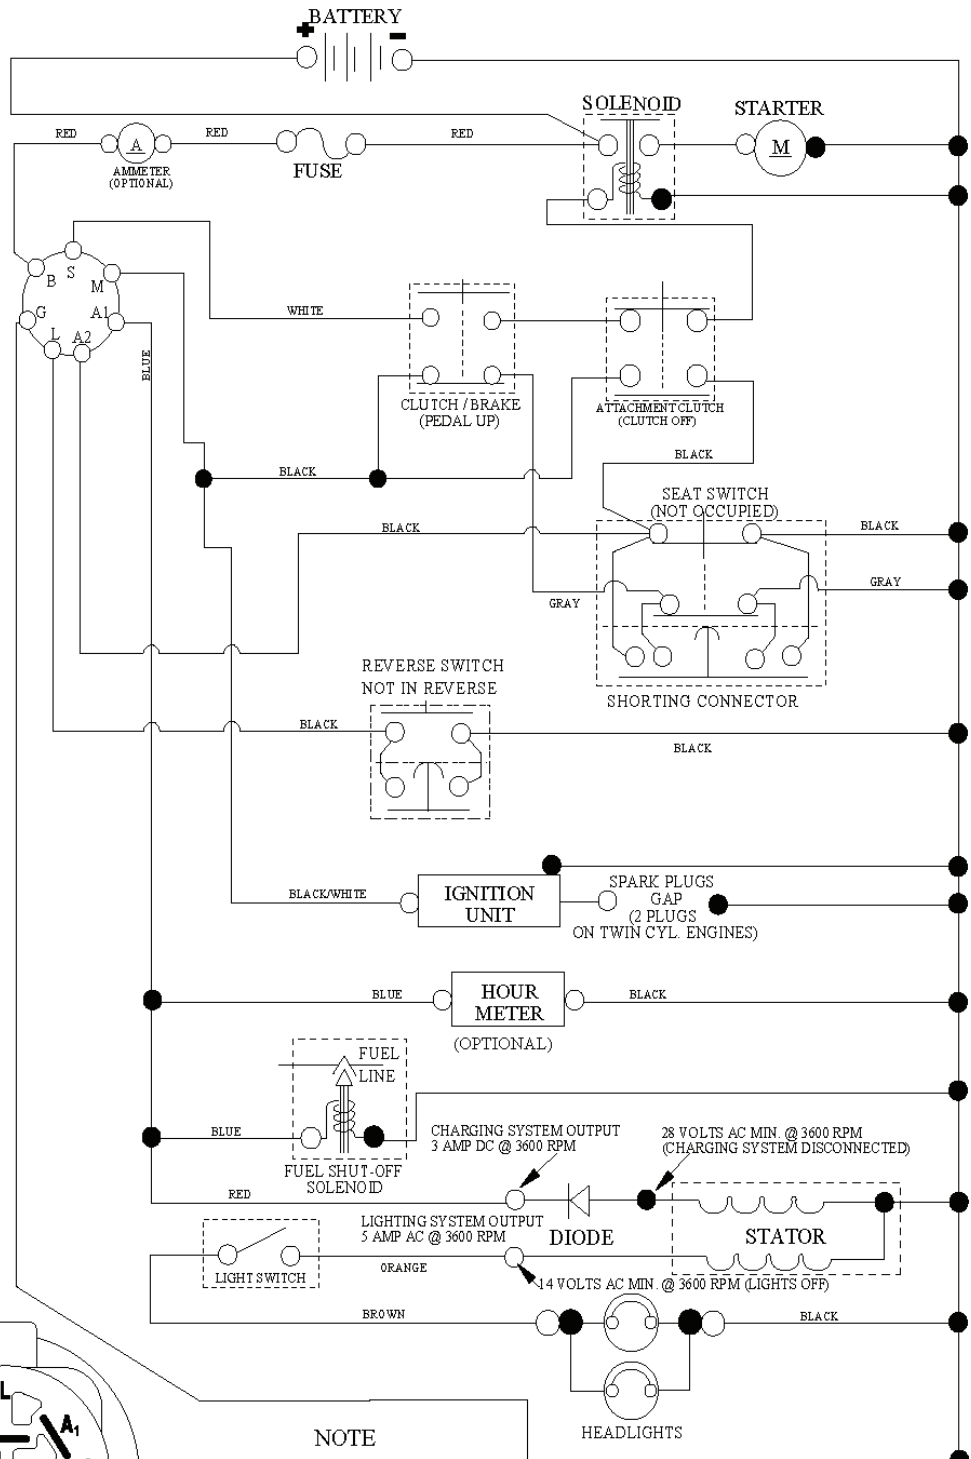

IGNITION SWITCH

POSITION	CIRCUIT	"MAKE"
OFF	M+G+A1	
RUN/OVERRIDE	B+A1	
RUN	B+A1	L+A2
START	B + S + A1	

NOTE

YOUR TRACTOR IS EQUIPPED WITH A SPECIAL ALTERNATOR SYSTEM. THE LIGHTS ARE NOT CONNECTED TO THE BATTERY, BUT HAVE THEIR OWN ELECTRICAL SOURCE. BECAUSE OF THIS, THE BRIGHTNESS OF THE LIGHTS WILL CHANGE WITH ENGINE SPEED. AT IDLE THE LIGHTS WILL DIM. AS THE ENGINE IS SPEEDED UP, THE LIGHTS WILL BECOME THEIR BRIGHTEST.

WIRING INSULATED CLIPS
NOTE: IF WIRING INSULATED CLIPS WERE REMOVED FOR SERVICING OF UNIT, THEY SHOULD BE RE-INSTALLED TO PROPERLY SECURE YOUR WIRING.