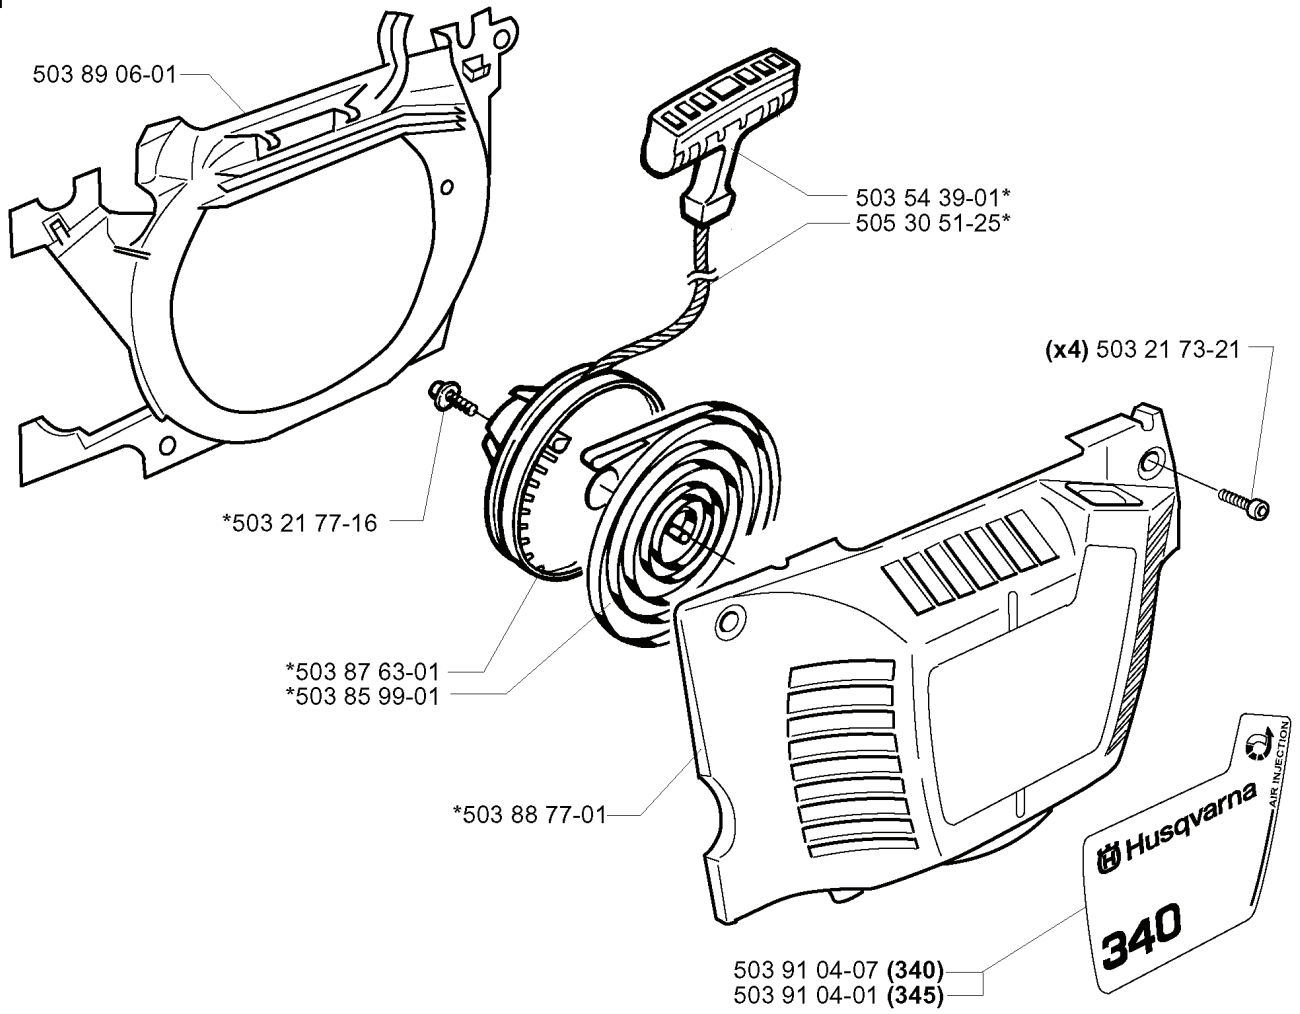

E

***compl 503 85 80-71**

REF.	PART NO.	DESCRIPTION	REMARK	QTY.	KIT
503 85 80-71	503858071	CRANKSHAFT		1	
503 93 23-01	503932301	BEARING CAGE		1	
501 45 16-01	501451601	NEEDLE BEARING		1	

REF.	PART NO.	DESCRIPTION	REMARK	QTY.	KIT
503 85 09-01	503850901	HAND GUARD		1	
503 89 30-01	503893001	SCREW		1	
503 89 64-01	503896401	LABEL		1	
503 22 00-01	503220001	HEXAGON NUT		2	
503 85 66-01	503856601	COVER PLATE		1	
503 89 07-02	503890702	HUB CAP		1	
503 85 52-01	503855201	GUIDE BUSHING		1	
503 89 18-02	503891802	CHAIN BRAKE		1	
735 31 08-20	735310820	E-CLIP		1	
537 04 30-01	537043001	BRAKE BAND ASSY		1	
503 46 59-01	503465901	BRAKE SPRING		1	
503 89 08-01	503890801	KNEE JOINT ASSY		1	
503 21 70-10	503217010	SCREW CCRPANT		1	
503 89 29-01	503892901	PIN		1	

M

*compl 503 88 76-01

REF.	PART NO.	DESCRIPTION	REMARK	QTY.	KIT
5038876-01	503887601	STARTER		1	
5038906-01	503890601	AIR CONDUCTOR		1	
5032177-16	503217716	SCREW IHSCT		1	
5038763-01	503876301	STARTER PULLEY		1	
5038599-01	503859901	RECOIL SPRING		1	
5038877-01	503887701	STARTER HOUSING		1	
5039104-07	503910407	LABEL	340	1	
5039104-01	503910401	LABEL	345	1	
5032173-21	503217321	SCREW		4	
5053051-25	505305125	STARTER ROPE		1	
5035439-01	503543901	STARTER HANDLE		1	