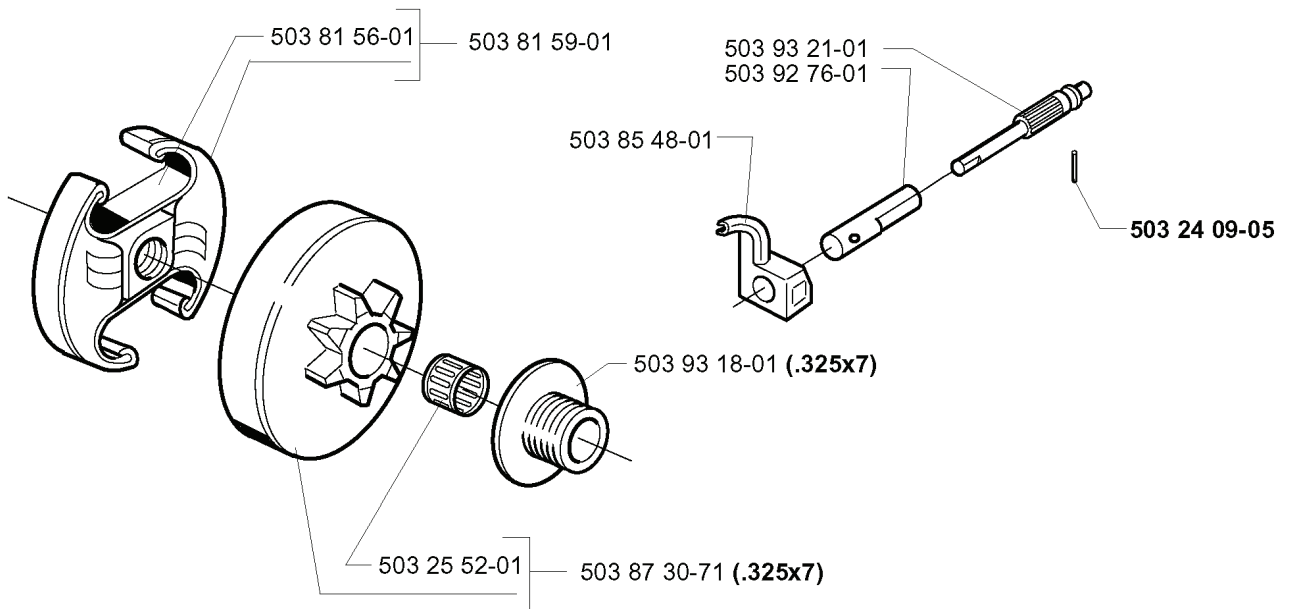

E

***compl 503 85 80-71**

REF.	PART NO.	DESCRIPTION	REMARK	QTY.	KIT
503 85 80-71	503858071	CRANKSHAFT		1	
503 93 23-01	503932301	BEARING CAGE		1	
501 45 16-01	501451601	NEEDLE BEARING		1	

REF.	PART NO.	DESCRIPTION	REMARK	QTY.	KIT
503 85 09-01	503850901	HAND GUARD		1	
503 89 30-01	503893001	SCREW		1	
503 89 64-01	503896401	LABEL		1	
503 22 00-01	503220001	HEXAGON NUT		2	
503 85 66-01	503856601	COVER PLATE		1	
503 89 07-02	503890702	HUB CAP		1	
503 85 52-01	503855201	GUIDE BUSHING		1	
503 89 18-02	503891802	CHAIN BRAKE		1	
735 31 08-20	735310820	E-CLIP		1	
537 04 30-01	537043001	BRAKE BAND ASSY		1	
503 46 59-01	503465901	BRAKE SPRING		1	
503 89 08-01	503890801	KNEE JOINT ASSY		1	
503 21 70-10	503217010	SCREW CCRPANT		1	
503 89 29-01	503892901	PIN		1	

L

REF.	PART NO.	DESCRIPTION	REMARK	QTY.	KIT
5014854-02	501485402	SPARK PLUG CAP		1	
5039624-04	503962404	ELECTRONIC MODULE		1	
5032174-25	503217425	SCREW IHSCT		2	
5038243-01	503824301	FLYWHEEL		1	
5037905-02	503790502	RIVET		1	
5038950-01	503895001	STARTER PAWL		1	
5037832-01	503783201	SPRING		1	
5032210-11	503221011	HEXAGON NUT		1	
5032301-01	503230101	WASHER		1	
5038987-01	503898701	WIRING ASSY		1	

P

*compl 537 04 28-71 WINTER KIT

*501 63 97-01

*503 21 70-16

*503 89 06-01

REF.	PART NO.	DESCRIPTION	REMARK	QTY.	KIT
5370428-71	537042871	KIT	WINTER KIT	1	
5016397-01	501639701	COVER		1	
5032170-16	503217016	SCREW CCRPANT		1	
5016917-01	501691701	COMBINATION WRENCH		1	
5039106-71	503910671	KIT		1	
5038906-01	503890601	AIR CONDUCTOR		1	

B

REF.	PART NO.	DESCRIPTION	REMARK	QTY.	KIT
503 81 56-01	503815601	CLUTCH SPRING		1	
503 81 59-01	503815901	CLUTCH ASSY		1	
503 85 48-01	503854801	SEALING		1	
503 93 18-01	503931801	PUMP PINION	.325X7	1	
503 25 52-01	503255201	NEEDLE BEARING		1	
503 87 30-71	503873071	CLUTCH DRUM	.325X7	1	
503 24 09-05	503240905	NEEDLE ROLLER		1	
503 92 76-01	503927601	PUMP CYLINDER		1	
503 93 21-01	503932101	PUMP PISTON		1	