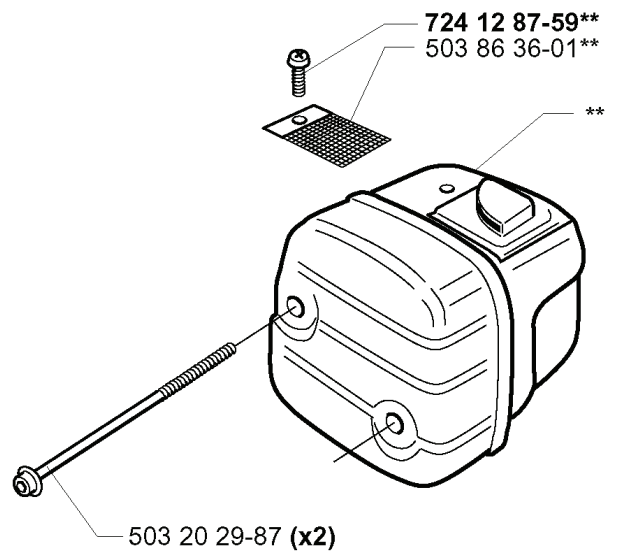

F

*compl 503 87 96-01 (FG)
**compl 503 86 28-02 (DF)