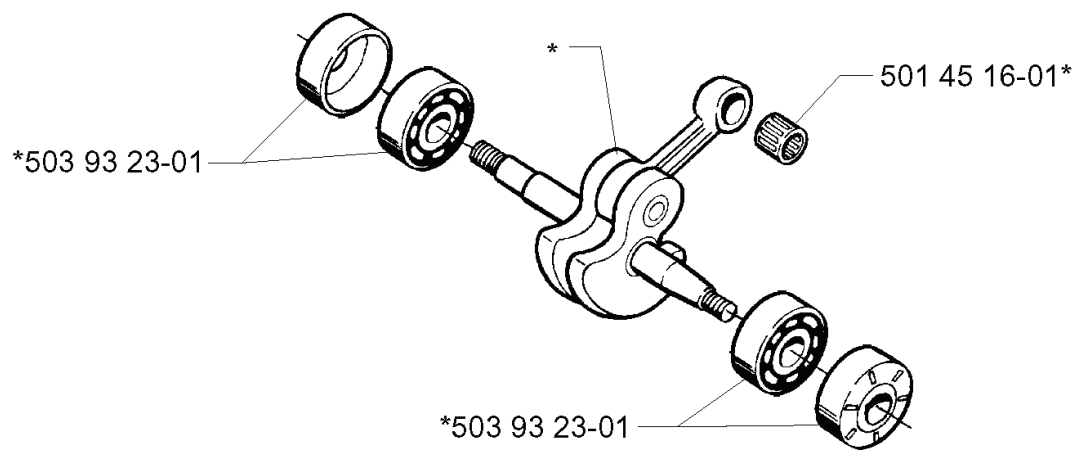

F

*compl 503 87 96-01 (FG)
**compl 503 86 28-02 (DF)

REF.	PART NO.	DESCRIPTION	REMARK	QTY.	KIT
503 87 96-01	503879601	MUFFLER ASSY	FG	1	
503 86 28-02	503862802	MUFFLER ASSY	DF	1	
503 20 29-87	503202987	SCREW IHSCFM		2	
503 86 36-01	503863601	SPARK ARRESTER SCREEN		1	
724 12 87-59	724128759	SCREW CRPANM		1	

E

***compl 503 85 80-71**

REF.	PART NO.	DESCRIPTION	REMARK	QTY.	KIT
503 85 80-71	503858071	CRANKSHAFT		1	
503 93 23-01	503932301	BEARING CAGE		1	
501 45 16-01	501451601	NEEDLE BEARING		1	

REF.	PART NO.	DESCRIPTION	REMARK	QTY.	KIT
503 85 09-01	503850901	HAND GUARD		1	
503 89 30-01	503893001	SCREW		1	
503 89 64-01	503896401	LABEL		1	
503 22 00-01	503220001	HEXAGON NUT		2	
503 85 66-01	503856601	COVER PLATE		1	
503 89 07-02	503890702	HUB CAP		1	
503 85 52-01	503855201	GUIDE BUSHING		1	
503 89 18-02	503891802	CHAIN BRAKE		1	
735 31 08-20	735310820	E-CLIP		1	
537 04 30-01	537043001	BRAKE BAND ASSY		1	
503 46 59-01	503465901	BRAKE SPRING		1	
503 89 08-01	503890801	KNEE JOINT ASSY		1	
503 21 70-10	503217010	SCREW CCRPANT		1	
503 89 29-01	503892901	PIN		1	