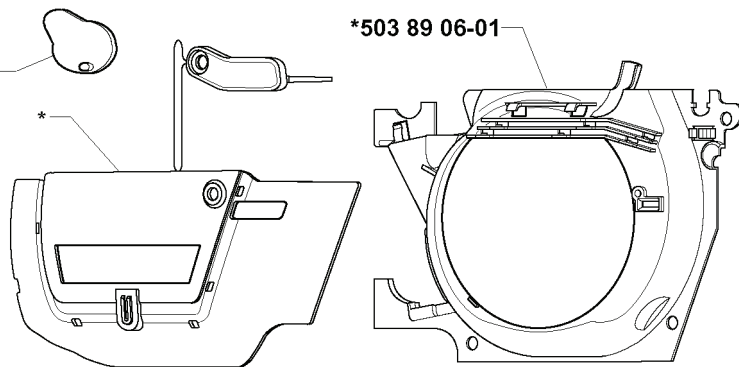

P

*compl 537 04 28-71 WINTER KIT

*501 63 97-01

*503 21 70-16

*503 89 06-01