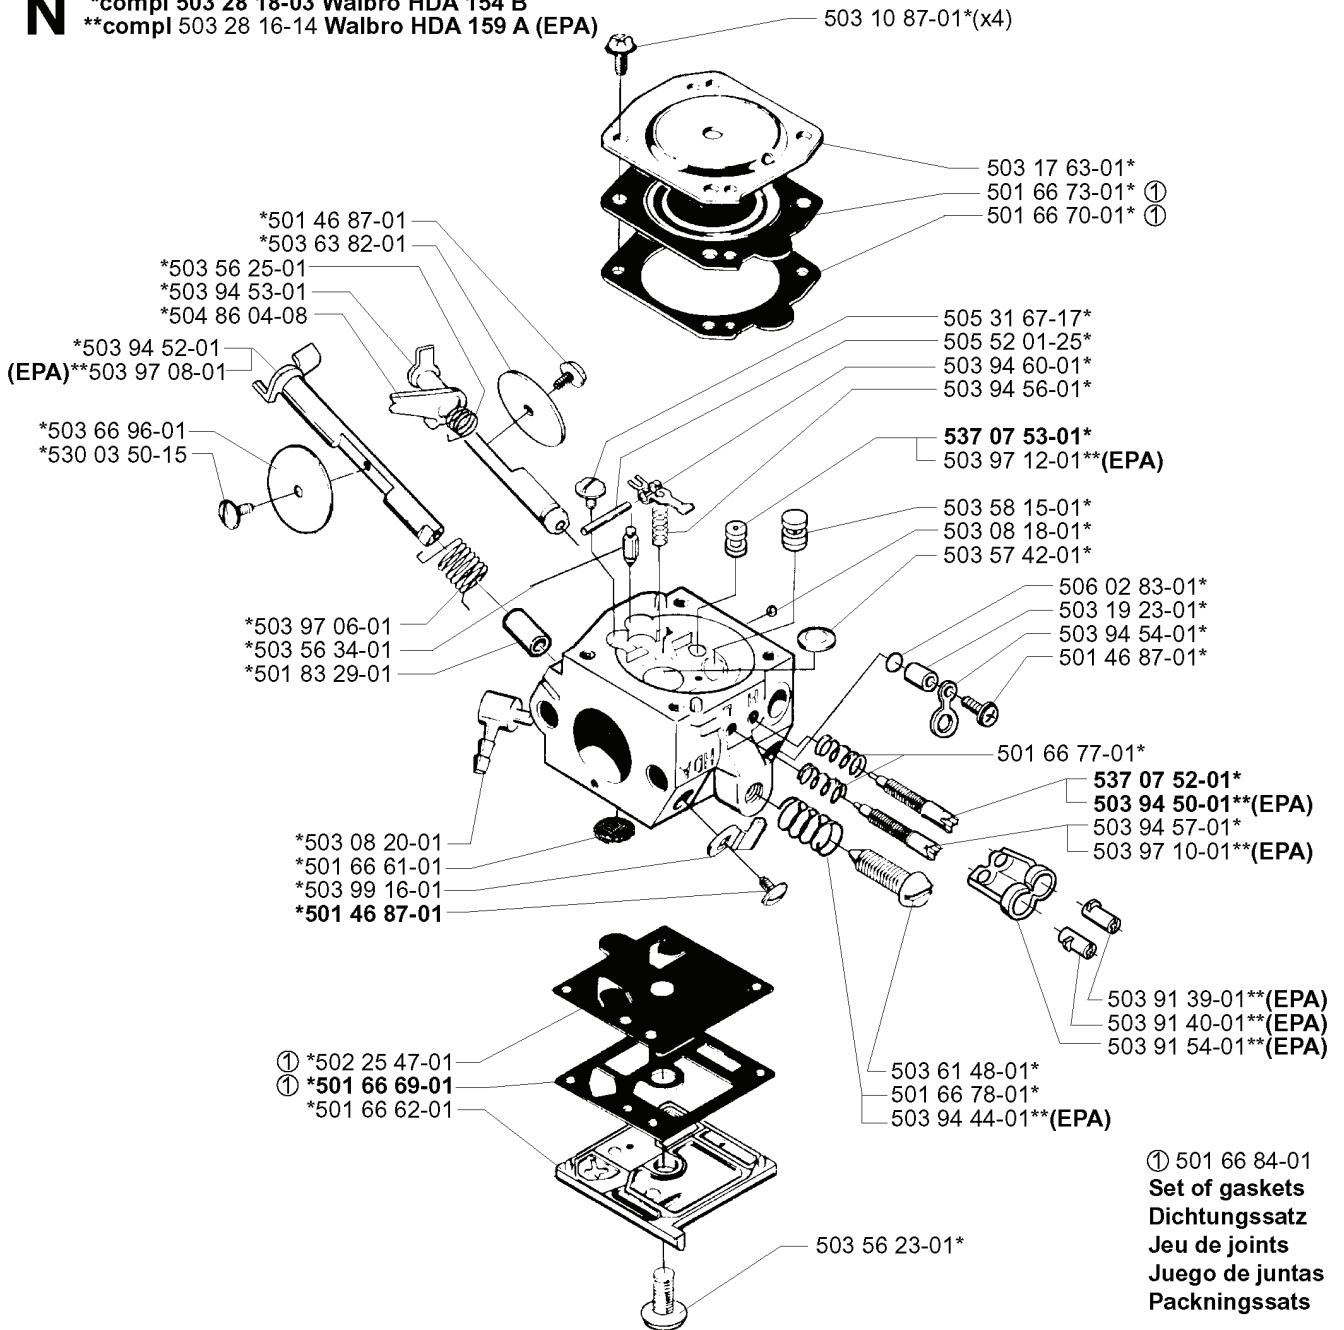

N *compl 503 28 18-03 Walbro HDA 154 B
**compl 503 28 16-14 Walbro HDA 159 A (EPA)