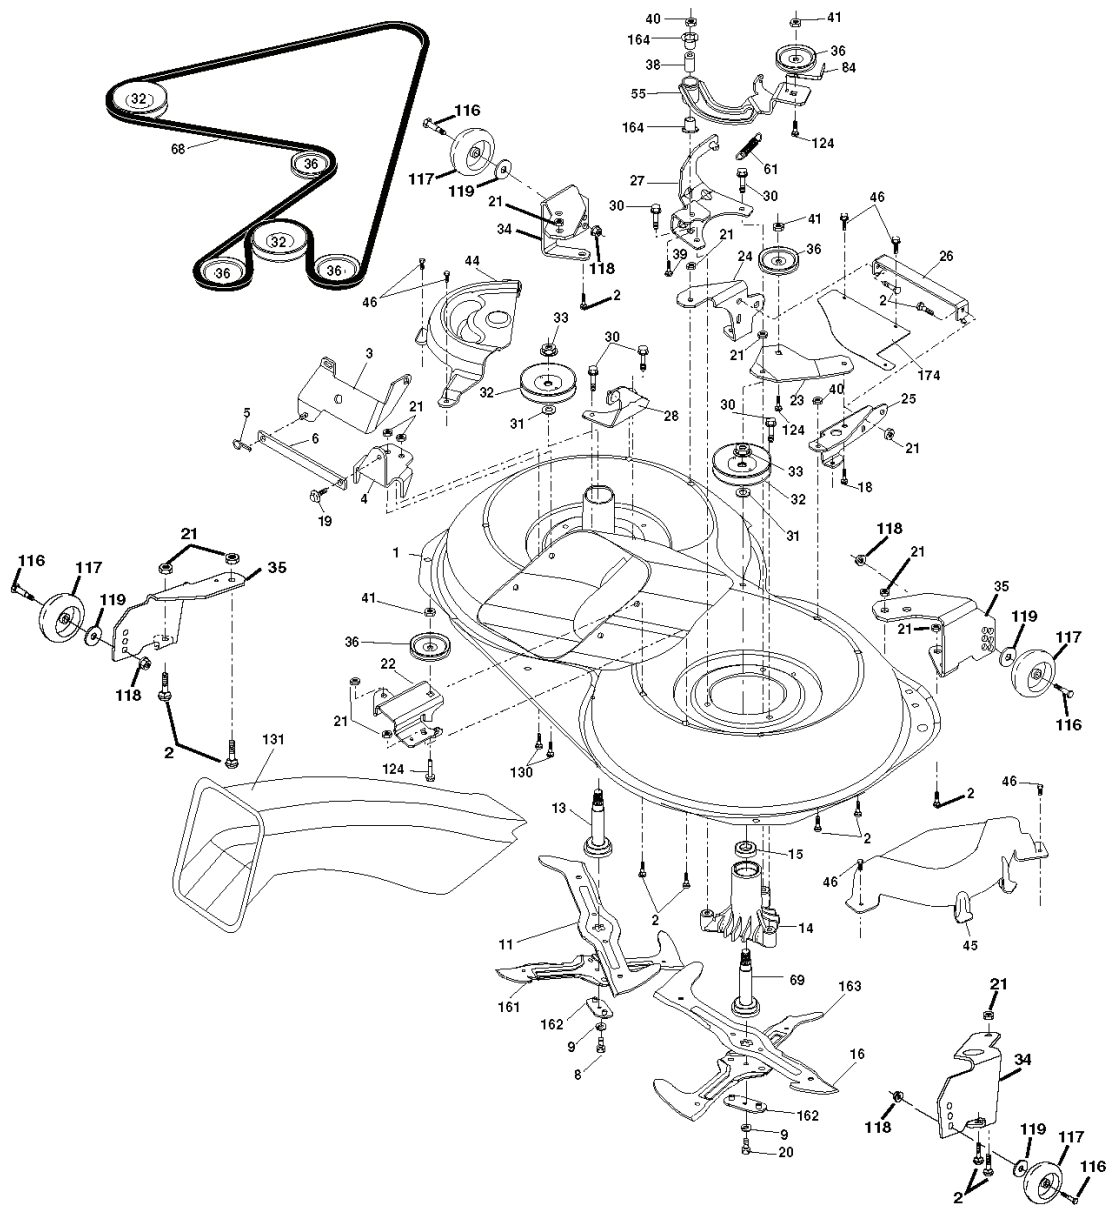

107cm_deck-elect(CRD)_3

REF.	PART NO.	DESCRIPTION	REMARK	QTY.	KIT
1	532169160	HOUSING		1	
2	872140506	BOLT		1	
3	532165569	BRACKET		1	
4	532169167	BRACKET		1	
5	532124670	RETAINER RING		1	
6	532165557	ROD		1	
8	532181712	BOLT		1	
9	810030600	WASHER		1	
11	532180583	BLADE		1	
13	532137645	SHAFT		1	
14	532128774	BEARING HOUSING		1	
15	532110485	BEARING		1	
16	532180584	BLADE		1	
18	872110606	BOLT		1	
19	532132827	SPEC. BOLT		1	
20	532181713	BOLT		1	
21	873680500	NUT		1	
22	532169165	BRACKET		1	
23	532169166	BRACKET		1	
24	532169170	BRACKET		1	
25	532400105	BRACKET		1	
26	532400110	SUPPORT		1	
27	532169172	BRACKET		1	
28	532169168	BRACKET		1	
30	532173984	SCREW		1	
31	532187690	WASHER		1	
32	532198145	PULLEY		1	
33	532400234	NUT		1	
34	532400103	BRACKET		1	
35	532400104	BRACKET		1	
36	532146763	PULLEY		1	
38	532169851	SPACER		1	
39	872110622	BOLT		1	
40	873680600	NUT		1	
41	873900600	NUT		1	
44	532175538	COVER		1	
45	532175539	COVER		1	
46	532137729	SCREW		1	
55	532169849	LEVER		1	
61	532199487	SPRING		1	
68	532402009	BELT		1	
69	532165482	SHAFT		1	
84	532156085	BELT GUIDE		1	
116	532193406	BOLT		1	
117	532174873	WHEEL		1	
118	873900600	NUT		1	
119	819132012	WASHER		1	
124	872110612	BOLT		1	
130	872110506	BOLT		1	
131	532165661	PIPE		1	
161	532180424	BLADE		1	
162	532180878	ADAPTER		1	
163	532180425	BLADE		1	
164	532124937	BEARING COL. STRG.		1	
--	532181857	BEARING HOUSING		1	
--	532181858	BEARING HOUSING		1	
--	532401376	HOUSING		1	
	PART NO.		REMARK		KIT