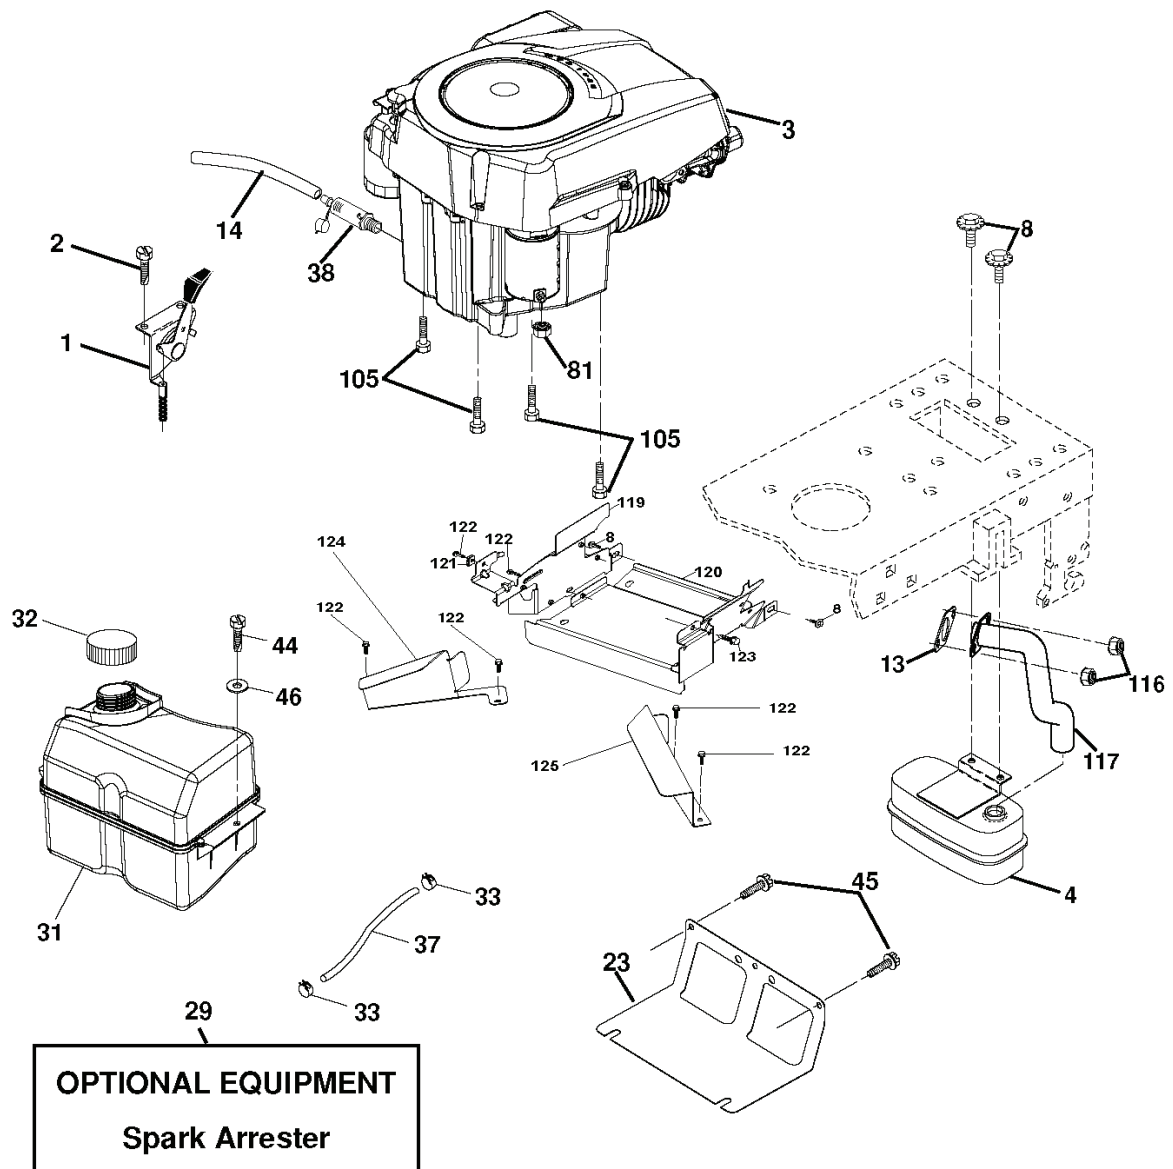

REF.	PART NO.	DESCRIPTION	REMARK	QTY.	KIT
1	532183897	CONTROL		1	
2	532191611	SCREW		1	
3	000000000	W/O DESCRIPTION	Engine Kohler SV590	1	
4	532188655	MUFFLER		1	
8	532171877	BOLT		1	
13	532185909	GASKET		1	
14	532148456	TUBE		1	
23	532169837	HEAT SHIELD		1	
29	532137180	SPARK ARRESTER KIT		1	
31	532407545	FUEL TANK		1	
32	532197725	PLUG		1	
33	532123487	HOSE CLAMP		1	
37	532137040	HOSE		1	
38	532181654	PLUG		1	
44	817670412	SCREW		1	
45	817000612	SCREW		1	
46	819091416	WASHER		1	
81	873510400	NUT		1	
105	817120616	SCREW		1	
116	532184362	NUT		1	
117	532188654	TUBE EXHAUST		1	
119	532199768	* LENKRAD		1	
120	532199767	GUARD		1	
121	532196688	NUT		1	
122	532137729	SCREW		1	
123	817670508	SCREW		1	
124	532410526	DEFLECTOR		1	
125	532410527	DEFLECTOR		1