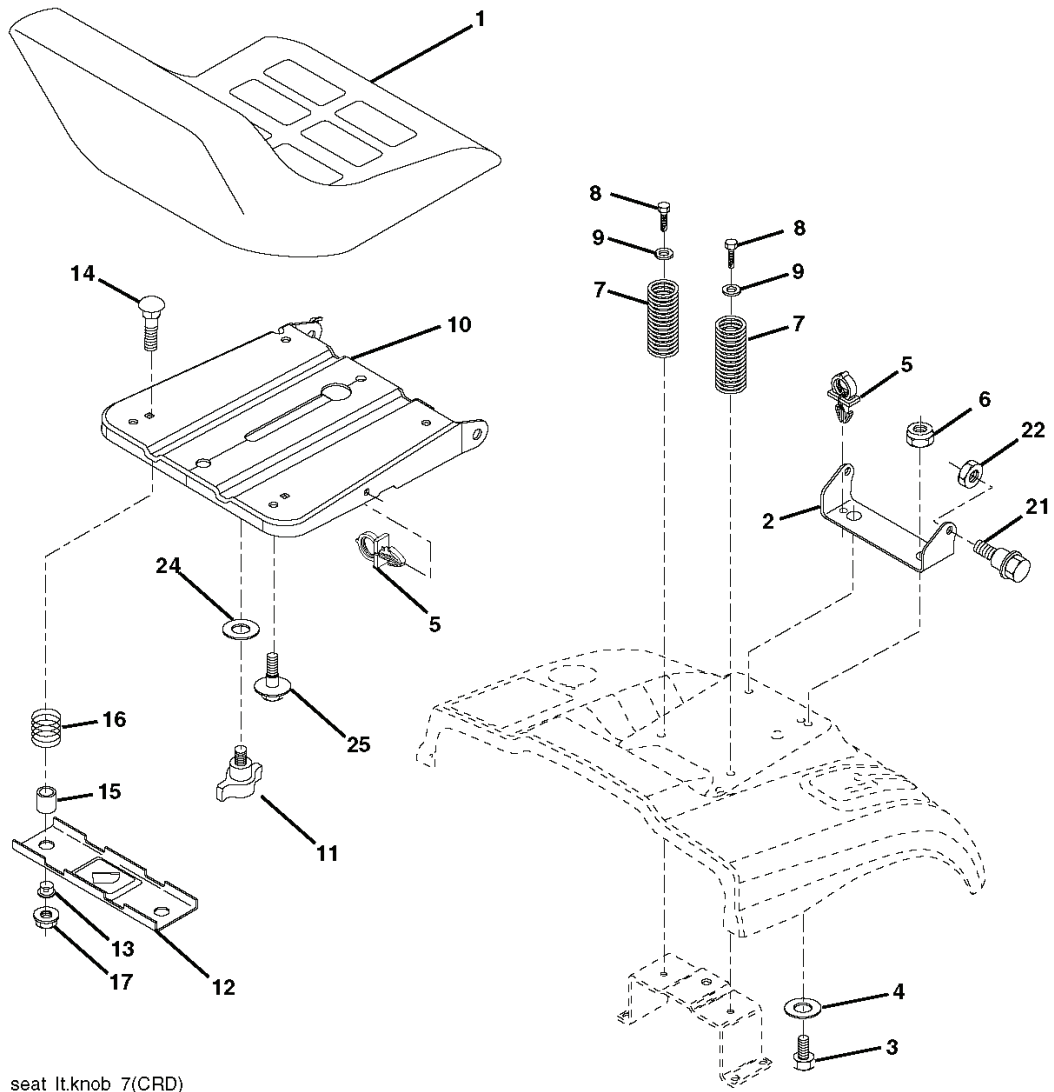

# **SPARE PARTS LIST**

lift-rh.1piece\_9

REF.	PART NO.	DESCRIPTION	REMARK	QTY.	KIT
1	532159460	WIRE		1	
2	532159471	LEVER		1	
3	532105767	PIN RETAINING SCREW		1	
4	812000002	RETAINER RING		1	
5	819211621	WASHER		1	
6	532120183	BEARING		1	
7	532125631	HANDLE		1	
8	532122365	PLUG		1	
11	532165829	ROD		1	
12	532165831	ROD		1	
13	532124670	RETAINER RING		1	
15	532173288	LINK		1	
16	873350800	NUT		1	
17	532175689	BRACKET		1	
18	873800800	NUT		1	
19	532139868	LEVER		1	
20	532194209	SPRING		1	
23	532110807	NUT		1	
24	819131016	WASHER		1	
25	532164024	SPRING		1	
26	532169484	PIN		1	
27	532164543	ROD		1	
28	873350600	NUT		1	
29	532138057	KNOB		1	
30	532150233	TRUNNION		1	
31	532169865	BEARING		1	
32	873540600	NUT		1	
36	532155097	INDICATOR		1	
37	532123935	PLUG		1	
38	817060516	SCREW		1	
40	819112410	WASHER		1	
41	532123934	INDICATOR		1	
49	532145212	NUT		1	
50	532110452	NUT		1	

**IGNITION SWITCH**

POSITION	CIRCUIT "MAKE"
OFF	M+G+A1
RUN/OVERRIDE	B+A1
RUN	B+A1 L+A2
START	B + S +A1

03050

**WIRING INSULATED CLIPS**

**NOTE: IF WIRING INSULATED CLIPS WERE REMOVED FOR SERVICE OF UNIT THEY SHOULD BE REPLACED TO PROPERLY SECURE YOUR WIRING.**

○ REMOVABLE CONNECTIONS

● NON-REMOVABLE CONNECTIONS

**RELAY**

seat\_lt.knob\_7(CRD)

---

REF.	PART NO.	DESCRIPTION	REMARK	QTY.	KIT
1	532188715	SIEGE CONDUCTEUR		1	
2	532140551	BRACKET		1	
3	871110616	SCREW		1	
4	819131610	WASHER		1	
5	532145006	CLIP		1	
6	873800600	NUT		1	
7	532124181	SPRING		1	
8	817000616	SCREW		1	
9	819131614	WASHER		1	
10	532195530	BERCEAU DE SIEGE CONDUCTEUR		1	
11	532166369	WING NUT		1	
12	532174648	BRACKET		1	
13	532121248	BUSHING		1	
14	872050412	BOLT		1	
15	532121249	SPACER		1	
16	532123740	SPRING		1	
17	532123976	LOCKNUT		1	
21	532171852	BOLT		1	
22	873800500	LOCK NUT		1	
24	819171912	WASHER		1	
25	532127018	BOLT		1	