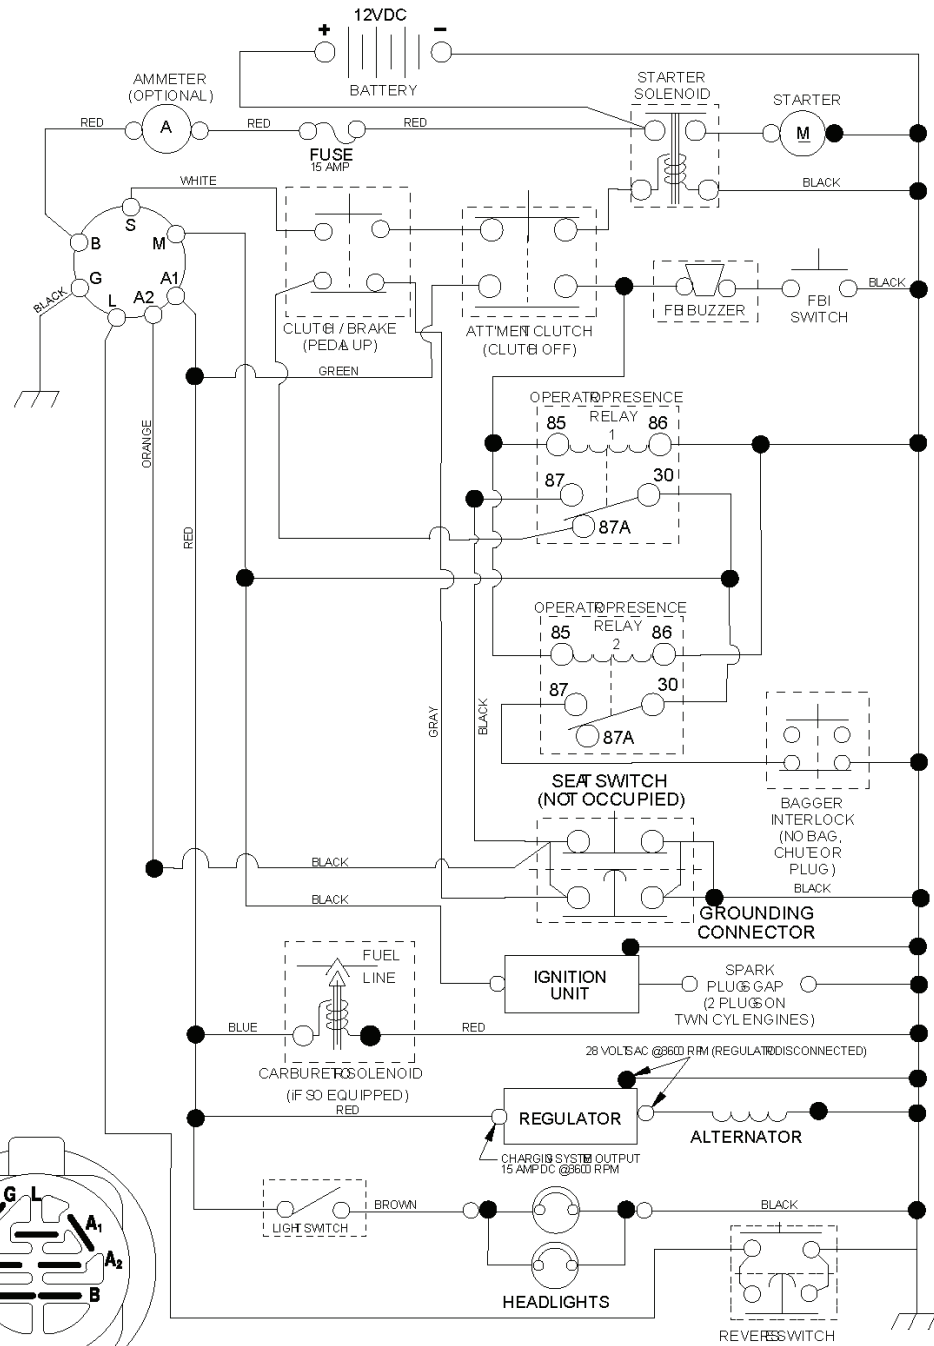

# **SPARE PARTS LIST**

lift-rh.1piece\_9

REF.	PART NO.	DESCRIPTION	REMARK	QTY.	KIT
1	532159460	WIRE		1	
2	532159471	LEVER		1	
3	532105767	PIN RETAINING SCREW		1	
4	812000002	RETAINER RING		1	
5	819211621	WASHER		1	
6	532120183	BEARING		1	
7	532125631	HANDLE		1	
8	532122365	PLUG		1	
11	532165829	ROD		1	
12	532165831	ROD		1	
13	532124670	RETAINER RING		1	
15	532173288	LINK		1	
16	873350800	NUT		1	
17	532175689	BRACKET		1	
18	873800800	NUT		1	
19	532139868	LEVER		1	
20	532194209	SPRING		1	
23	532110807	NUT		1	
24	819131016	WASHER		1	
25	532164024	SPRING		1	
26	532169484	PIN		1	
27	532164543	ROD		1	
28	873350600	NUT		1	
29	532138057	KNOB		1	
30	532150233	TRUNNION		1	
31	532169865	BEARING		1	
32	873540600	NUT		1	
36	532155097	INDICATOR		1	
37	532123935	PLUG		1	
38	817060516	SCREW		1	
40	819112410	WASHER		1	
41	532123934	INDICATOR		1	
49	532145212	NUT		1	
50	532110452	NUT		1	

**IGNITION SWITCH**

POSITION	CIRCUIT "MAKE"
OFF	M+G+A1
RUN/OVERRIDE	B+A1
RUN	B+A1 L+A2
START	B + S +A1

03050

**WIRING INSULATED CLIPS**

**NOTE: IF WIRING INSULATED CLIPS WERE REMOVED FOR SERVICE OF UNIT THEY SHOULD BE REPLACED TO PROPERLY SECURE YOUR WIRING.**

○ REMOVABLE CONNECTIONS

● NON-REMOVABLE CONNECTIONS

**RELAY**

seat\_lt.knob\_7(CRD)

---

REF.	PART NO.	DESCRIPTION	REMARK	QTY.	KIT
1	532188715	SIEGE CONDUCTEUR		1	
2	532140551	BRACKET		1	
3	871110616	SCREW		1	
4	819131610	WASHER		1	
5	532145006	CLIP		1	
6	873800600	NUT		1	
7	532124181	SPRING		1	
8	817000616	SCREW		1	
9	819131614	WASHER		1	
10	532195530	BERCEAU DE SIEGE CONDUCTEUR		1	
11	532166369	WING NUT		1	
12	532174648	BRACKET		1	
13	532121248	BUSHING		1	
14	872050412	BOLT		1	
15	532121249	SPACER		1	
16	532123740	SPRING		1	
17	532123976	LOCKNUT		1	
21	532171852	BOLT		1	
22	873800500	LOCK NUT		1	
24	819171912	WASHER		1	
25	532127018	BOLT		1	