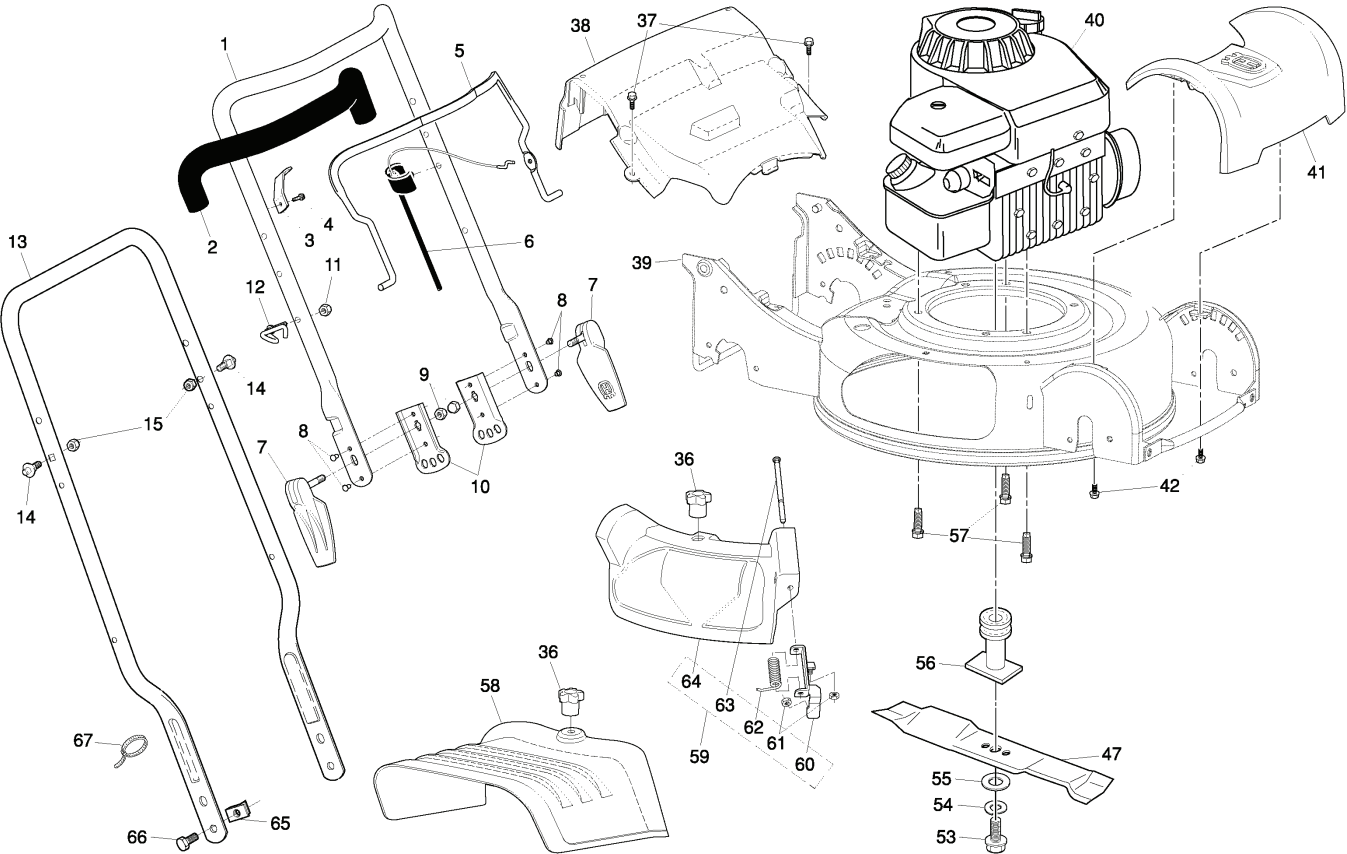

M145, 96131002200, 2007-03

---

# **SPARE PARTS LIST**

---

REF.	PART NO.	DESCRIPTION	REMARK	QTY.	KIT
6	812000012	RETAINER RING		1	
7	532199245	AXLE		1	
12	532163409	SCREW		1	
18	532409148	NUT		1	
20	873510400	NUT		1	
21	872110407	BOLT		1	
22	532413519	LEVER		1	
23	532199269	KNOB		1	
24	532169675	PIN		1	
25	532413582	LEVER		1	
27	532410831	WHEEL		1	
28	532088348	WASHER		1	
29	532197480	O-RING		1	
30	532413520	BEARING		1	
31	532413580	AXLE		1	
32	532400094	CONNECTION		1	
33	532413727	AXLE		1	
40	532199731	DECAL		1	
41	532159736	DECAL		1	
42	532199912	DECAL		1	
43	532182166	DECAL		1	
58	532163409	SCREW		1	

ROTARY LAWN MOWER - - MODEL NUMBER **M145** (96131002200) PRODUCT NUMBER 961 31 00-22

REF.	PART NO.	DESCRIPTION	REMARK	QTY.	KIT
1	532400604	HANDLE		1	
2	532186362	GRIP, FOAM		1	
3	532012503	BRACKET		1	
4	532750634	SCREW		1	
5	532186298	LEVER		1	
6	532408047	CABLE		1	
7	532413507	KNOB		1	
8	532199697	RIVET		1	
9	532400413	NUT		1	
10	532413534	BRACKET		1	
11	532132004	NUT		1	
12	532194788	GUIDE		1	
13	532413535	HANDLE		1	
14	532199255	PEN		1	
15	532751153	NUT		1	
36	532183447	KNOB		1	
37	532199422	SCREW		1	
38	532413513	DRIVE COVER		1	
39	532410948	OPERATOR'S MANUAL		1	
41	532413581	FRONT COVER		1	
42	532194189	SCREW		1	
47	532199222	BLADE		1	
53	532191760	SCREW		1	
54	532850263	WASHER		1	
55	532851074	WASHER		1	
56	532407138	ADAPTER		1	
57	532150406	BOLT		1	
58	532413517	DEFLECTOR		1	
59	532409314	HOUSING		1	
60	532199268	BRACKET		1	
61	532191730	NUT		1	
62	532183446	SPRING		1	
63	532183445	PIN		1	
64	532413518	HOUSING		1	
65	532404008	NUT		1	
66	532850999	BOLT		1	
67	532066426	HOOP		1	
-	532408575	OPERATOR'S MANUAL		1	
-	532408576	BEARING		1	
-	532413415	NUT		1	