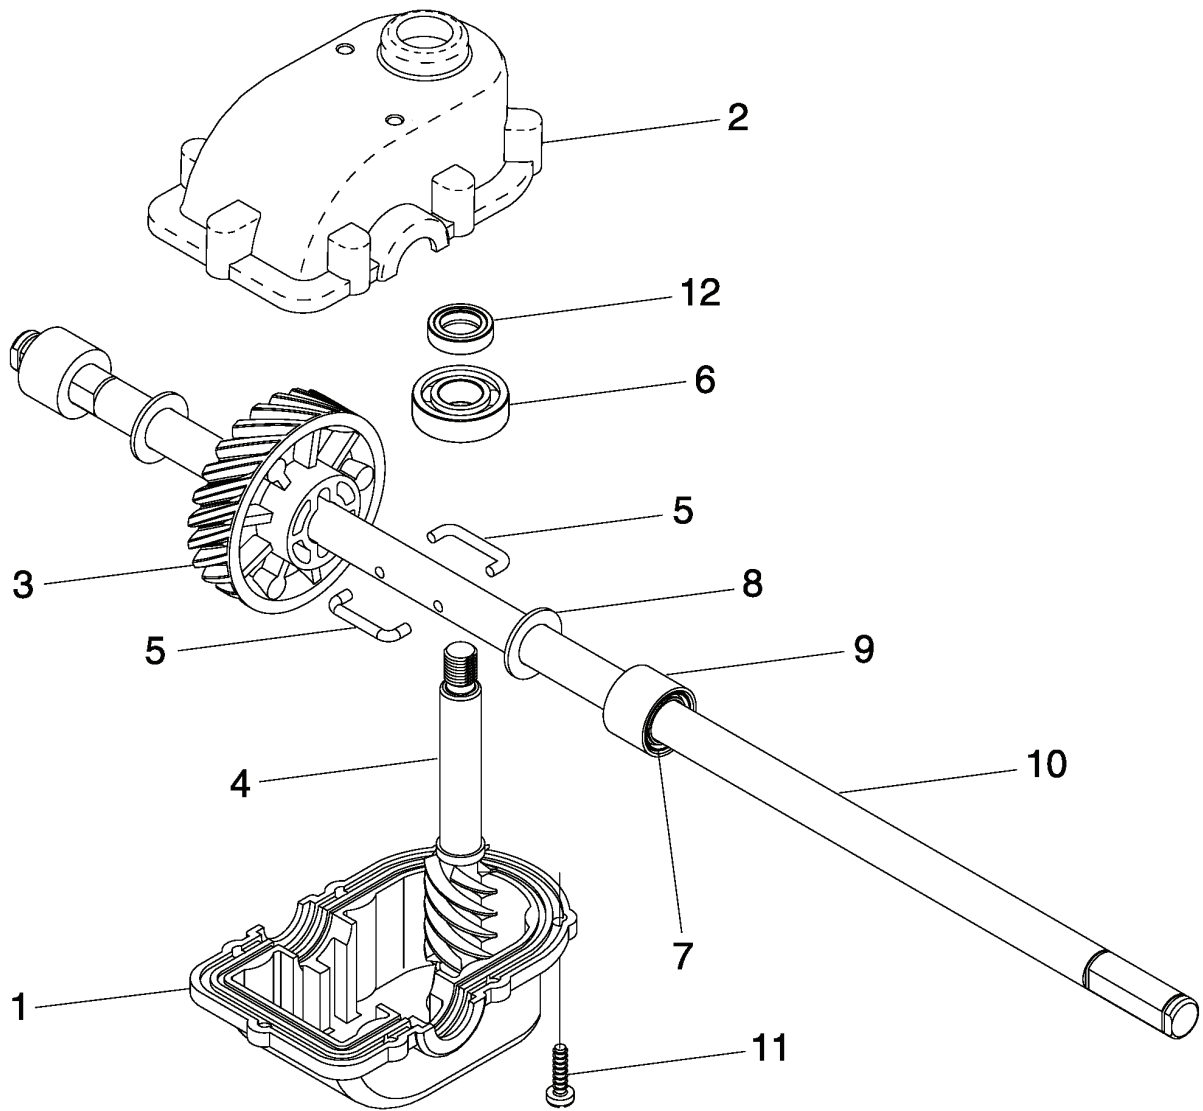

ROTARY LAWN MOWER - - CUSTOMER MODEL NUMBER R152SV
(95417021702) PRODUCT NO. 954 17 02-17
GEARCASE ASSEMBLY - PART NUMBER 532 18 82-94

REF.	PART NO.	DESCRIPTION	REMARK	QTY.	KIT
1	532187530	CARTER INF. BOITE DE VITESSE		1	
2	532191245	GEAR HOUSING		1	
3	532187532	PINION		1	
4	532191246	SHAFT		1	
5	532183505	WIRE, FORMED		1	
6	532183506	BALL BEARING		1	
7	532183508	SEAL, OUTPUT SHAFT		1	
8	532183509	WASHER		1	
9	532183511	BUSHING		1	
10	532191247	SHAFT		1	
11	532183513	SCREW		1	
12	532183514	SEAL, INPUT SHAFT		1	
--	532750369	GREASE		1