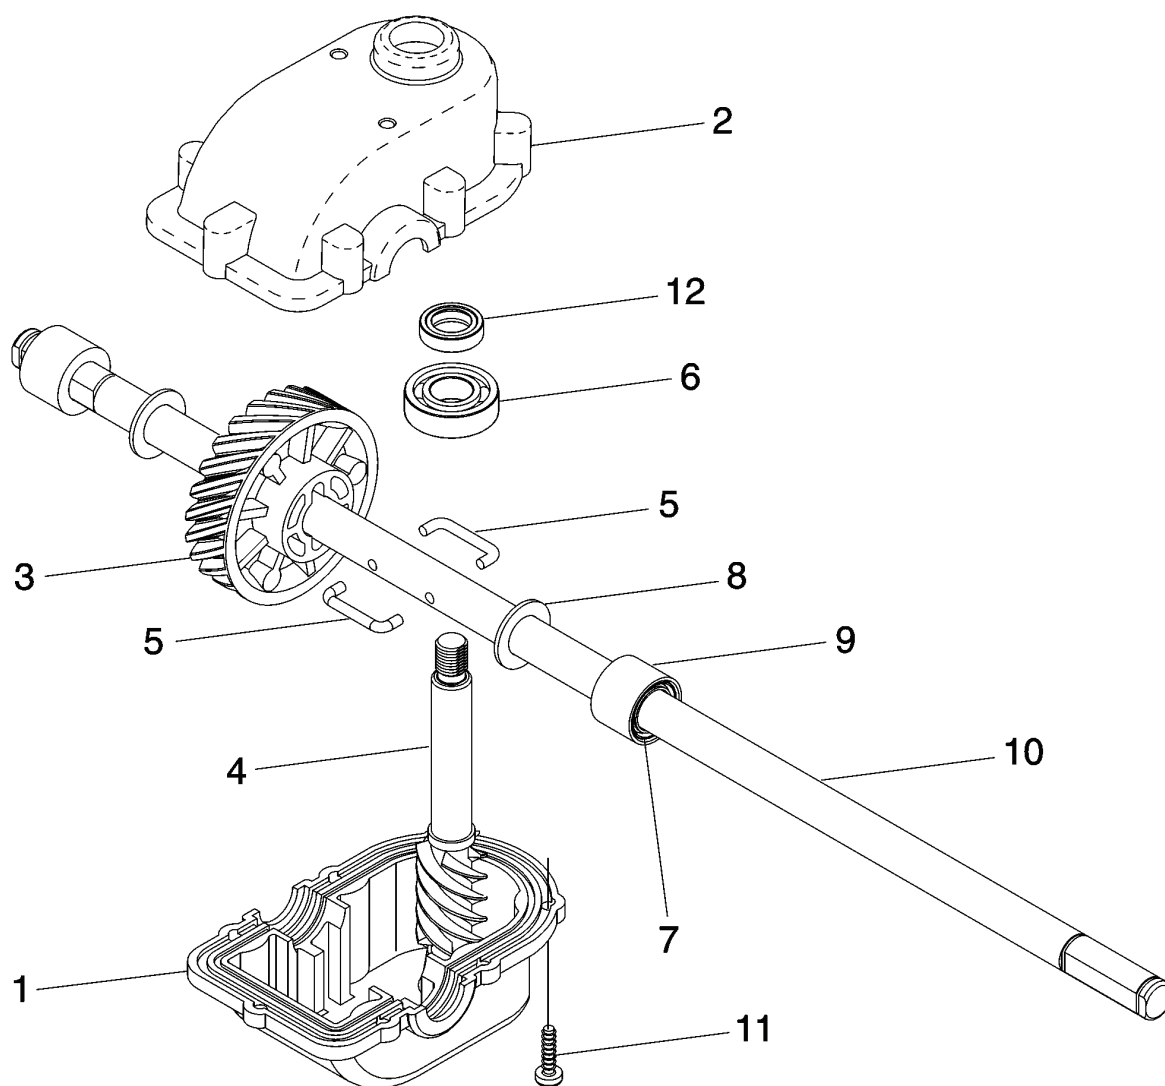

R152 SV, 96141013400, 2007-03

SPARE PARTS LIST

ROTARY LAWN MOWER -- MODEL NUMBER R152SV (96141013400) PRODUCT NUMBER 961 41 01-34

REF.	PART NO.	DESCRIPTION	REMARK	QTY.	KIT
1	532197012	CONTROL		1	
2	532195761	COVER		1	
3	532187353	DISC		1	
4	532190037	ARM		1	
5	532195762	COVER		1	
6	532181698	SCREW		1	
7	532400723	BRACKET		1	
8	532186297	HUB CAP		1	
9	532197011	CABLE		1	
10	532190565	COVER		1	
11	532194188	SCREW		1	
12	812000012	RETAINER RING		1	
13	532194186	SCREW		1	
14	532187120	BEARING		1	
15	532188294	GEARBOX		1	
16	532194124	SPRING		1	
17	532194881	BRACKET		1	
18	532163409	SCREW		1	
19	532194128	PULLEY		1	
21	532132004	NUT		1	
22	532193791	PULLEY		1	
23	532197480	O-RING		1	
24	532145212	NUT		1	
25	873930500	NUT		1	
26	532196542	LEVER		1	
27	532166043	PULLEY		1	
28	532160829	BOLT		1	
29	817060410	SCREW		1	
30	532183457	SHIELD		1	
31	532088348	WASHER		1	
32	532192619	WHEEL		1	
33	532083923	NUT		1	
34	532183695	HUB CAP		1	
35	532185994	KNOB		1	
36	532188291	SPRING		1	
37	532175098	PAWL		1	
38	812000058	E-CLIP		1	
39	532175103	GEAR		1	
40	532175105	SPACER		1	
41	532175104	DISC		1	
42	532184172	SEALING		1	
43	532190520	LEVER		1	
44	532190518	LEVER		1	
46	532192230	WHEEL		1	
47	532183438	BUSHING		1	
48	532169675	PIN		1	
49	532196469	SHAFT		1	
50	532183688	BELT		1	
51	532188331	PINION		1	
52	532175102	SPACER		1	
53	532195995	SHAFT		1	
54	532188330	PINION		1	
55	532189378	DECAL		1	
69	532751068	BEARING		1	

ROTARY LAWN MOWER - - MODEL NUMBER R152SV (96141013400)
PRODUCT NUMBER 961 41 01-34
GEARCASE ASSEMBLY - PART NUMBER 532 18 82-94

REF.	PART NO.	DESCRIPTION	REMARK	QTY.	KIT
1	532187530	CARTER INF. BOITE DE VITESSE		1	
2	532191245	GEAR HOUSING		1	
3	532187532	PINION		1	
4	532191246	SHAFT		1	
5	532183505	WIRE, FORMED		1	
6	532183506	BALL BEARING		1	
7	532183508	SEAL, OUTPUT SHAFT		1	
8	532183509	WASHER		1	
9	532183511	BUSHING		1	
10	532191247	SHAFT		1	
11	532183513	SCREW		1	
12	532183514	SEAL, INPUT SHAFT		1	
-	532750369	GREASE		1	