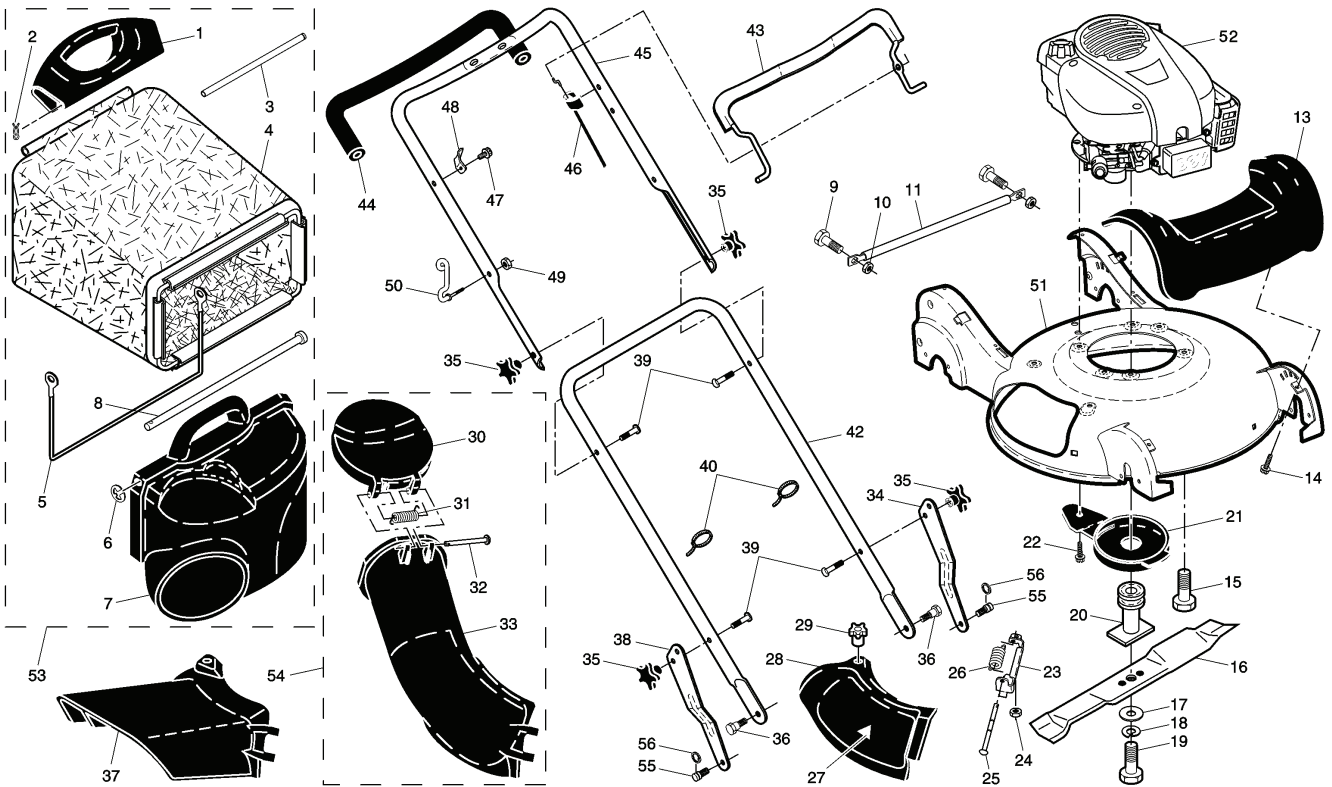

ROTARY LAWN MOWER - - MODEL NUMBER R152SV (96141013400) PRODUCT NUMBER 961 41 01-34

REF.	PART NO.	DESCRIPTION	REMARK	QTY.	KIT
1	532190582	HANDLE		1	
2	532065322	CLAMP		1	
3	532183483	PIN		1	
4	532401898	BOX		1	
5	532188506	FRAME		1	
6	812000014	RETAINER RING		1	
7	532190581	BAG		1	
8	532183479	PIN		1	
9	872140405	BOLT		1	
10	873800400	NUT		1	
11	532190692	PIPE		1	
13	532190519	COVER		1	
14	532194189	SCREW		1	
15	532150406	BOLT		1	
16	532199377	MOWER BLADE		1	
17	532851074	WASHER		1	
18	532850263	WASHER		1	
19	532191760	SCREW		1	
20	532186766	ADAPTER		1	
21	532190516	SHIELD		1	
22	817600406	SCREW		1	
23	532183609	BRACKET		1	
24	532191730	NUT		1	
25	532183445	PIN		1	
26	532183446	SPRING		1	
27	532182166	DECAL		1	
28	532190515	PLATE		1	
29	532183447	KNOB		1	
30	532190580	PLATE		1	
31	532183478	SPRING		1	
32	532183445	PIN		1	
33	532190578	PIPE		1	
34	532190619	BRACKET		1	
35	532185588	KNOB		1	
36	532194187	BOLT		1	
37	532185996	DEFLECTOR		1	
38	532190621	BRACKET		1	
39	532191574	SCREW		1	
40	532066426	HOOP		1	
42	532187096	HANDLE		1	
43	532186298	LEVER		1	
44	532182748	HANDLE		1	
45	532186296	HANDLE		1	
46	532408885	CABLE		1	
47	532750634	SCREW		1	
48	532125203	BRACKET		1	
49	532132004	NUT		1	
50	532188501	LEVER		1	
51	532400721	HOUSING		1	
53	532401896	BAG		1	
54	532189014	PIPE		1	
55	532194192	STUD		1	
56	812000058	E-CLIP		1	
-	532196274	OPERATORS MANUAL		1	
-	532196275	OPERATORS MANUAL		1	
-	532199558	OPERATORS MANUAL		1	
-	532199557	OPERATORS MANUAL		1