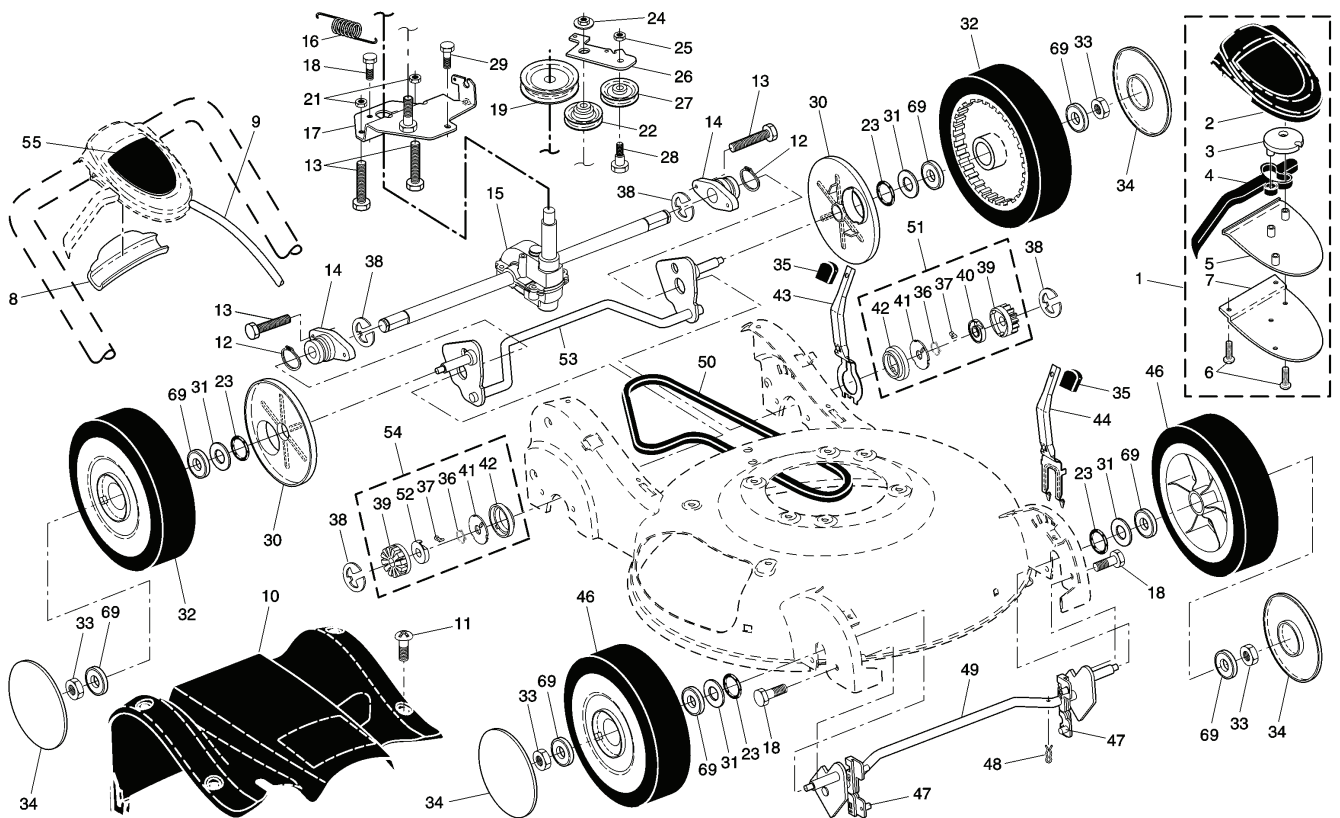

R152 SV, 96141013400, 2007-03

SPARE PARTS LIST

ROTARY LAWN MOWER -- MODEL NUMBER R152SV (96141013400) PRODUCT NUMBER 961 41 01-34

REF.	PART NO.	DESCRIPTION	REMARK	QTY.	KIT
1	532197012	CONTROL		1	
2	532195761	COVER		1	
3	532187353	DISC		1	
4	532190037	ARM		1	
5	532195762	COVER		1	
6	532181698	SCREW		1	
7	532400723	BRACKET		1	
8	532186297	HUB CAP		1	
9	532197011	CABLE		1	
10	532190565	COVER		1	
11	532194188	SCREW		1	
12	812000012	RETAINER RING		1	
13	532194186	SCREW		1	
14	532187120	BEARING		1	
15	532188294	GEARBOX		1	
16	532194124	SPRING		1	
17	532194881	BRACKET		1	
18	532163409	SCREW		1	
19	532194128	PULLEY		1	
21	532132004	NUT		1	
22	532193791	PULLEY		1	
23	532197480	O-RING		1	
24	532145212	NUT		1	
25	873930500	NUT		1	
26	532196542	LEVER		1	
27	532166043	PULLEY		1	
28	532160829	BOLT		1	
29	817060410	SCREW		1	
30	532183457	SHIELD		1	
31	532088348	WASHER		1	
32	532192619	WHEEL		1	
33	532083923	NUT		1	
34	532183695	HUB CAP		1	
35	532185994	KNOB		1	
36	532188291	SPRING		1	
37	532175098	PAWL		1	
38	812000058	E-CLIP		1	
39	532175103	GEAR		1	
40	532175105	SPACER		1	
41	532175104	DISC		1	
42	532184172	SEALING		1	
43	532190520	LEVER		1	
44	532190518	LEVER		1	
46	532192230	WHEEL		1	
47	532183438	BUSHING		1	
48	532169675	PIN		1	
49	532196469	SHAFT		1	
50	532183688	BELT		1	
51	532188331	PINION		1	
52	532175102	SPACER		1	
53	532195995	SHAFT		1	
54	532188330	PINION		1	
55	532189378	DECAL		1	
69	532751068	BEARING		1	

ROTARY LAWN MOWER - - MODEL NUMBER R152SV (96141013400)
PRODUCT NUMBER 961 41 01-34
GEARCASE ASSEMBLY - PART NUMBER 532 18 82-94

REF.	PART NO.	DESCRIPTION	REMARK	QTY.	KIT
1	532187530	CARTER INF. BOITE DE VITESSE		1	
2	532191245	GEAR HOUSING		1	
3	532187532	PINION		1	
4	532191246	SHAFT		1	
5	532183505	WIRE, FORMED		1	
6	532183506	BALL BEARING		1	
7	532183508	SEAL, OUTPUT SHAFT		1	
8	532183509	WASHER		1	
9	532183511	BUSHING		1	
10	532191247	SHAFT		1	
11	532183513	SCREW		1	
12	532183514	SEAL, INPUT SHAFT		1	
-	532750369	GREASE		1	