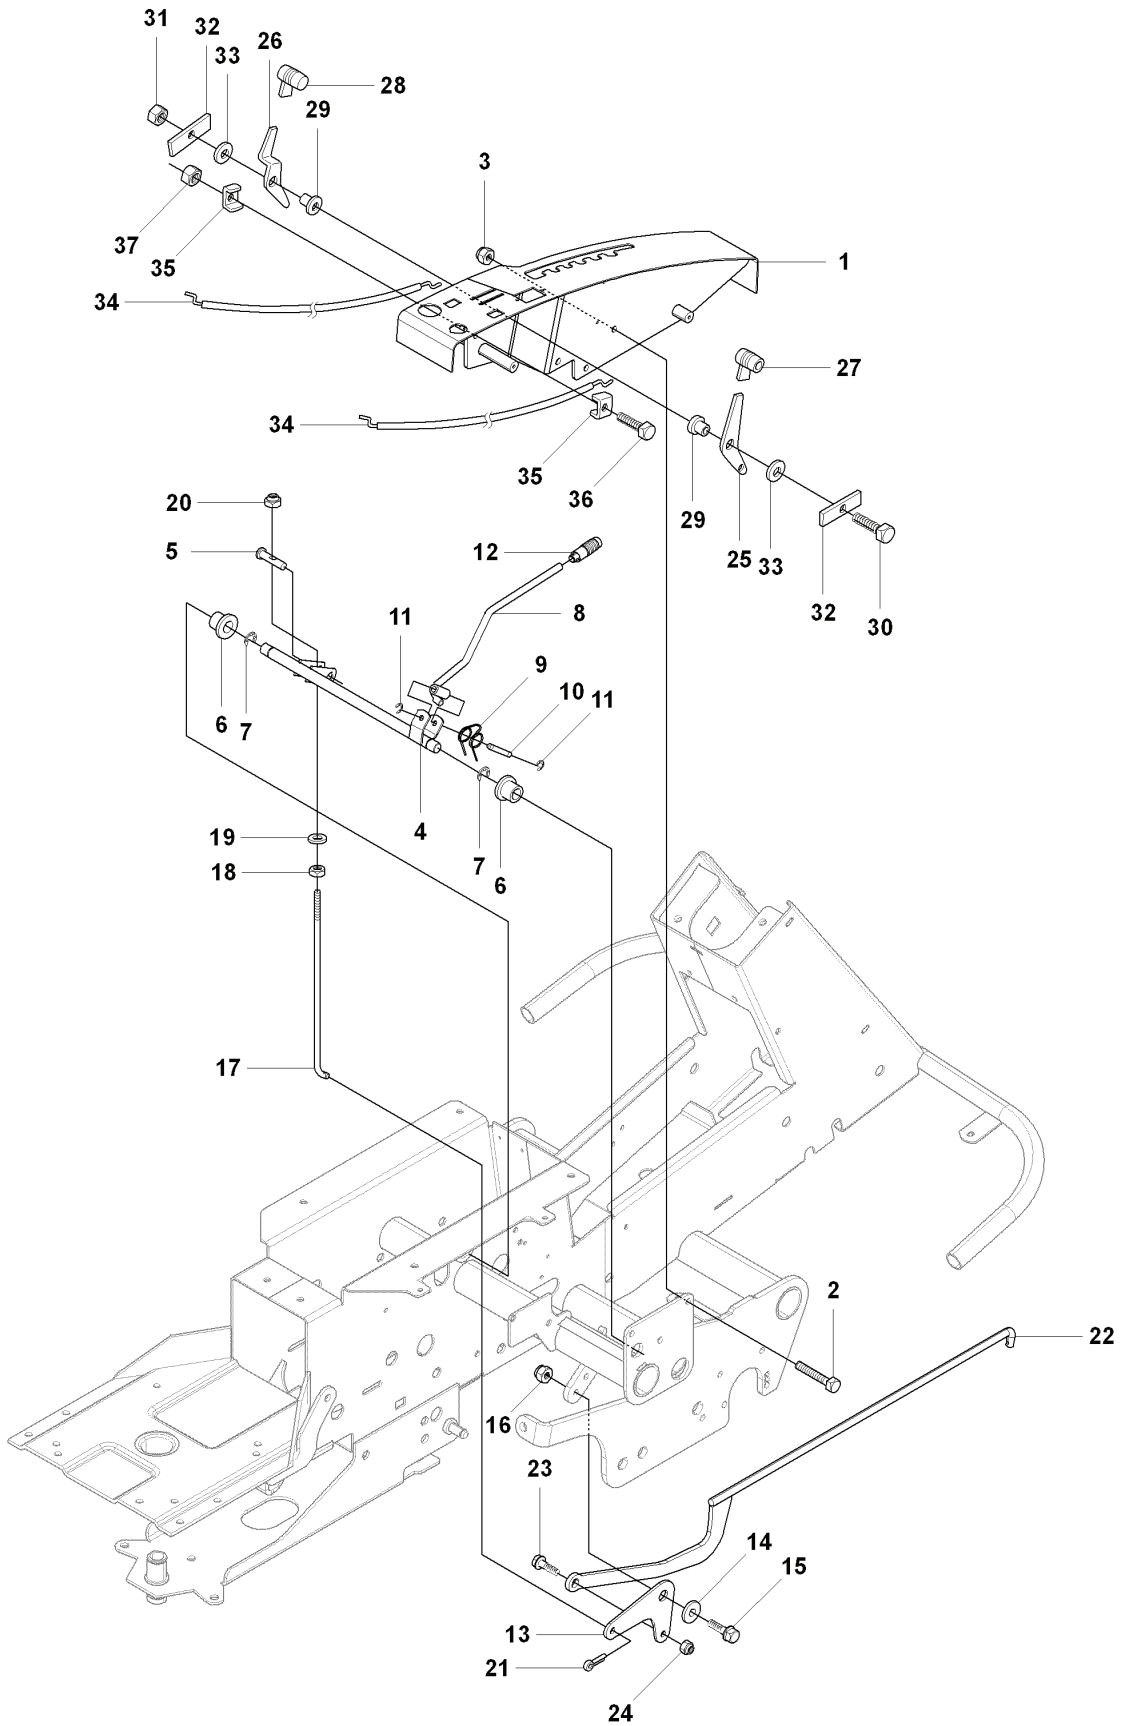

E 965 19 24-01 PF21
965 19 25-01 PF21 AWD
HEIGHT ADJUSTER
CONTROL UNIT

REF.	PART NO.	DESCRIPTION	REMARK	QTY.	KIT
1	535475401	CONTROL PLATE		1	
2	725245171	SCREW EHHM		3	
3	732211801	LOCK NUT		3	
4	506784502	CONTROL LEVER		1	
5	506784601	PEN		1	
6	506554301	BEARING		2	
7	735312220	E-CLIP		2	
8	506784701	REGLERSPAK KPL.		1	
9	506531401	SPRING		1	
10	506531501	SHAFT		1	
11	735310920	E-CLIP		2	
12	506542001	HANDLE		1	
13	502636301	LINK		1	
14	506918702	WASHER		1	
15	725245371	SCREW EHHM		1	
16	732211601	LOCK NUT		1	
17	506854501	HEIGHT ROD		1	
18	731231801	HEXAGON NUT		1	
19	734117201	WASHER		1	
20	732211801	LOCK NUT		1	
21	721618301	SPLIT PIN		1	
22	502636402	CONNECTOR		1	
23	506597401	SCREW EHHFM		1	
24	731231801	HEXAGON NUT		1	
25	506865903	CONTROL		1	
26	506865904	CONTROL		1	
27	506889101	KNOB		1	
28	506889102	KNOB		1	
29	506888901	BUSHING		2	
30	725237471	SCREW EHHM		1	
31	732211601	LOCK NUT		1	
32	506928502	LOCKWASHER		2	
33	506839401	SPRING WASHER		2	
34	506863907	GASWIRE KPL.		2	
35	506508201	CLIP		2	
36	725233551	SCREW EHHM		1	
37	732211401	LOCK NUT		1