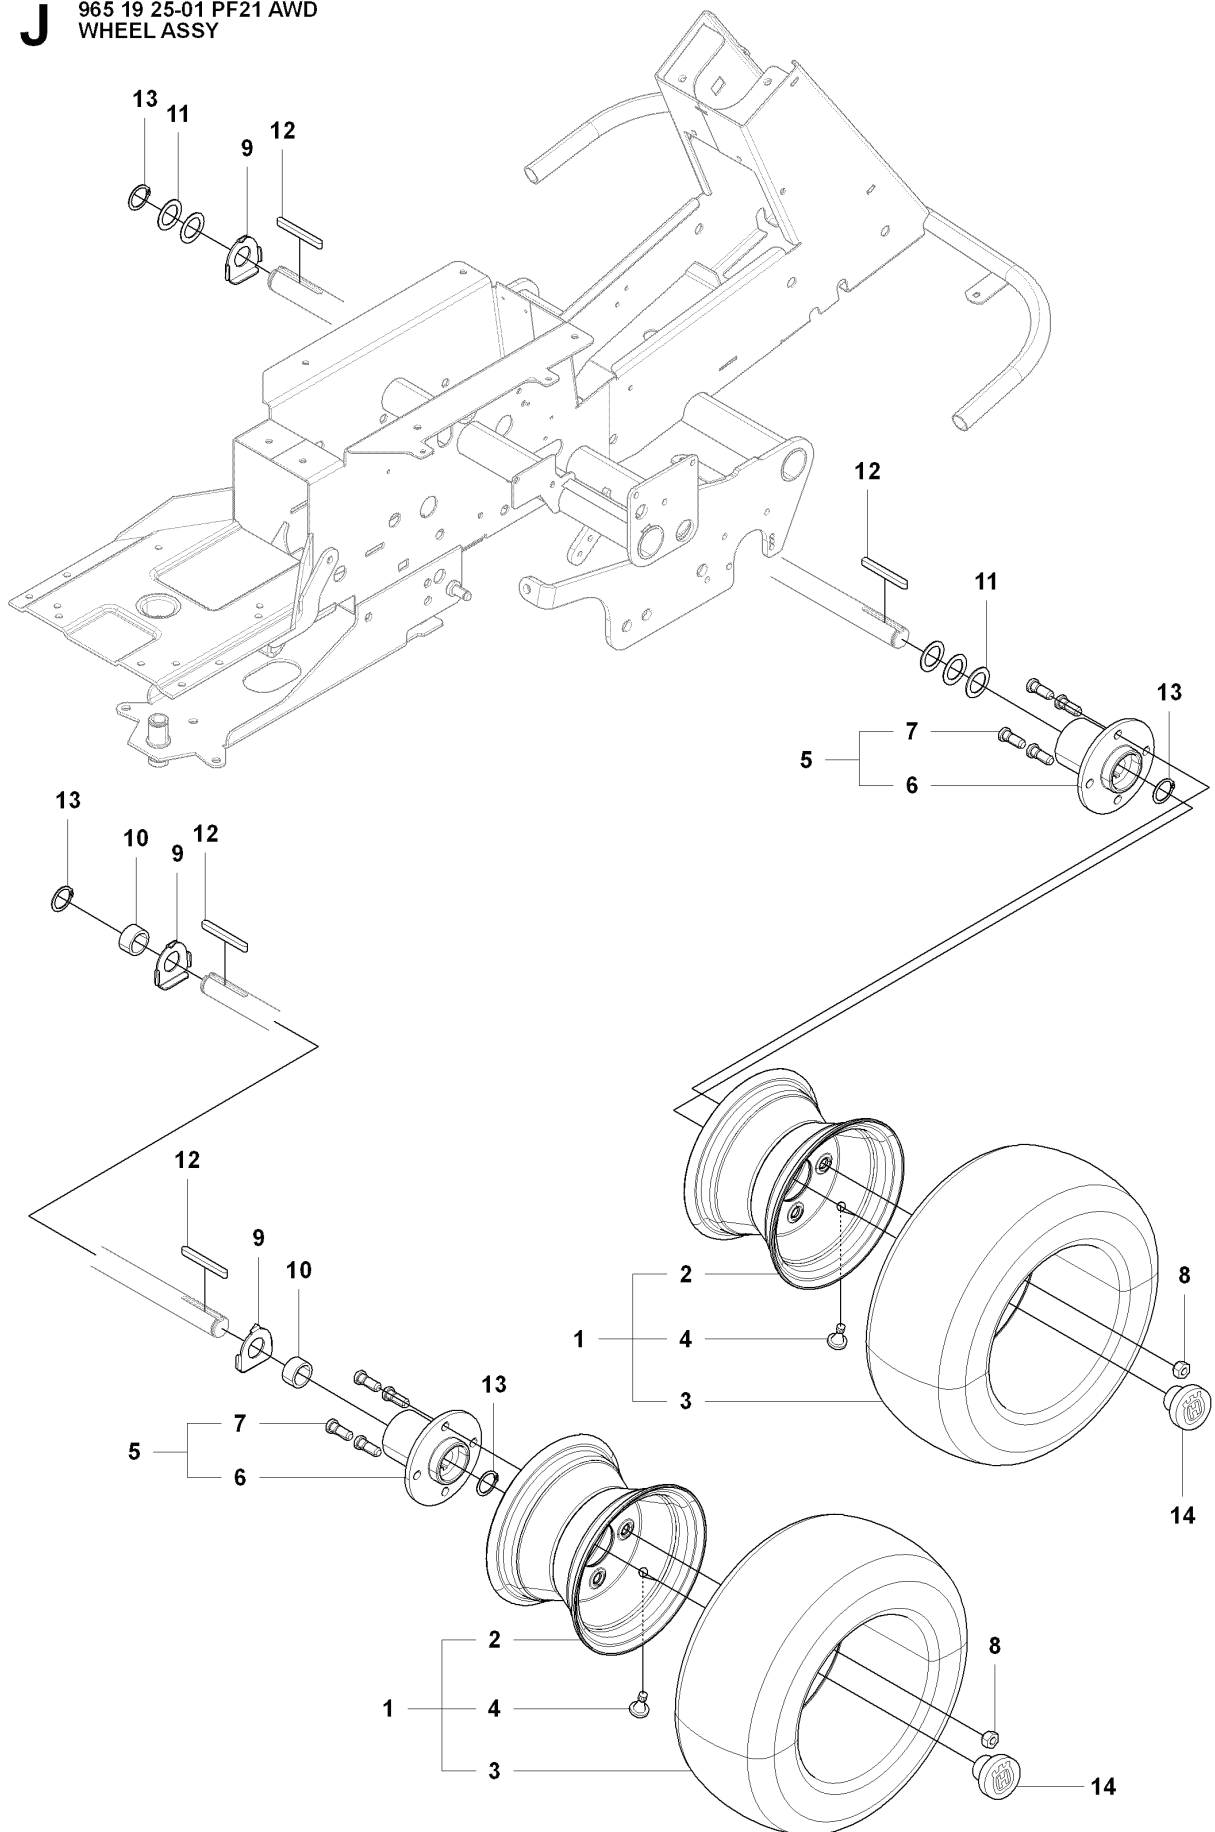

REF.	PART NO.	DESCRIPTION	REMARK	QTY.	KIT
1	506991901	DRIVE BELT		1	
2	589532901	BELT		1	
3	589531101	BELT		1	
4	535482401	PULLEY		1	
5	506509201	SPACING SLEEVE		1	
6	506555901	WEDGE		1	
7	506597501	WASHER		1	
8	506556002	SCREW UNC		1	
9	506664501	BELT GUIDE		1	
10	731232051	HEXAGON NUT		4	
11	535484402	BELT TENSIONER ASSY		1	
12	735312600	CIRCLIP		1	
13	506665601	SPRING		1	
14	544426102	SHAFT		1	
15	506675402	SCREW EHHFM		1	
16	535482201	PULLEY		1	
17	506775701	WASHER		1	
18	544405301	BELT GUIDE		1	
19	506570105	SCREW EHHFM		1	
20	506928901	PULLEY		1	
21	738210404	BALL BEARING		1	
22	735313810	CIRCLIP		1	
23	725246151	SCREW EHHM		1	
24	734116441	WASHER		1	
25	544002901	BUSHING		1	
26	734116401	WASHER		1	
27	732211801	LOCK NUT		1	

J 965 19 25-01 PF21 AWD
WHEEL ASSY