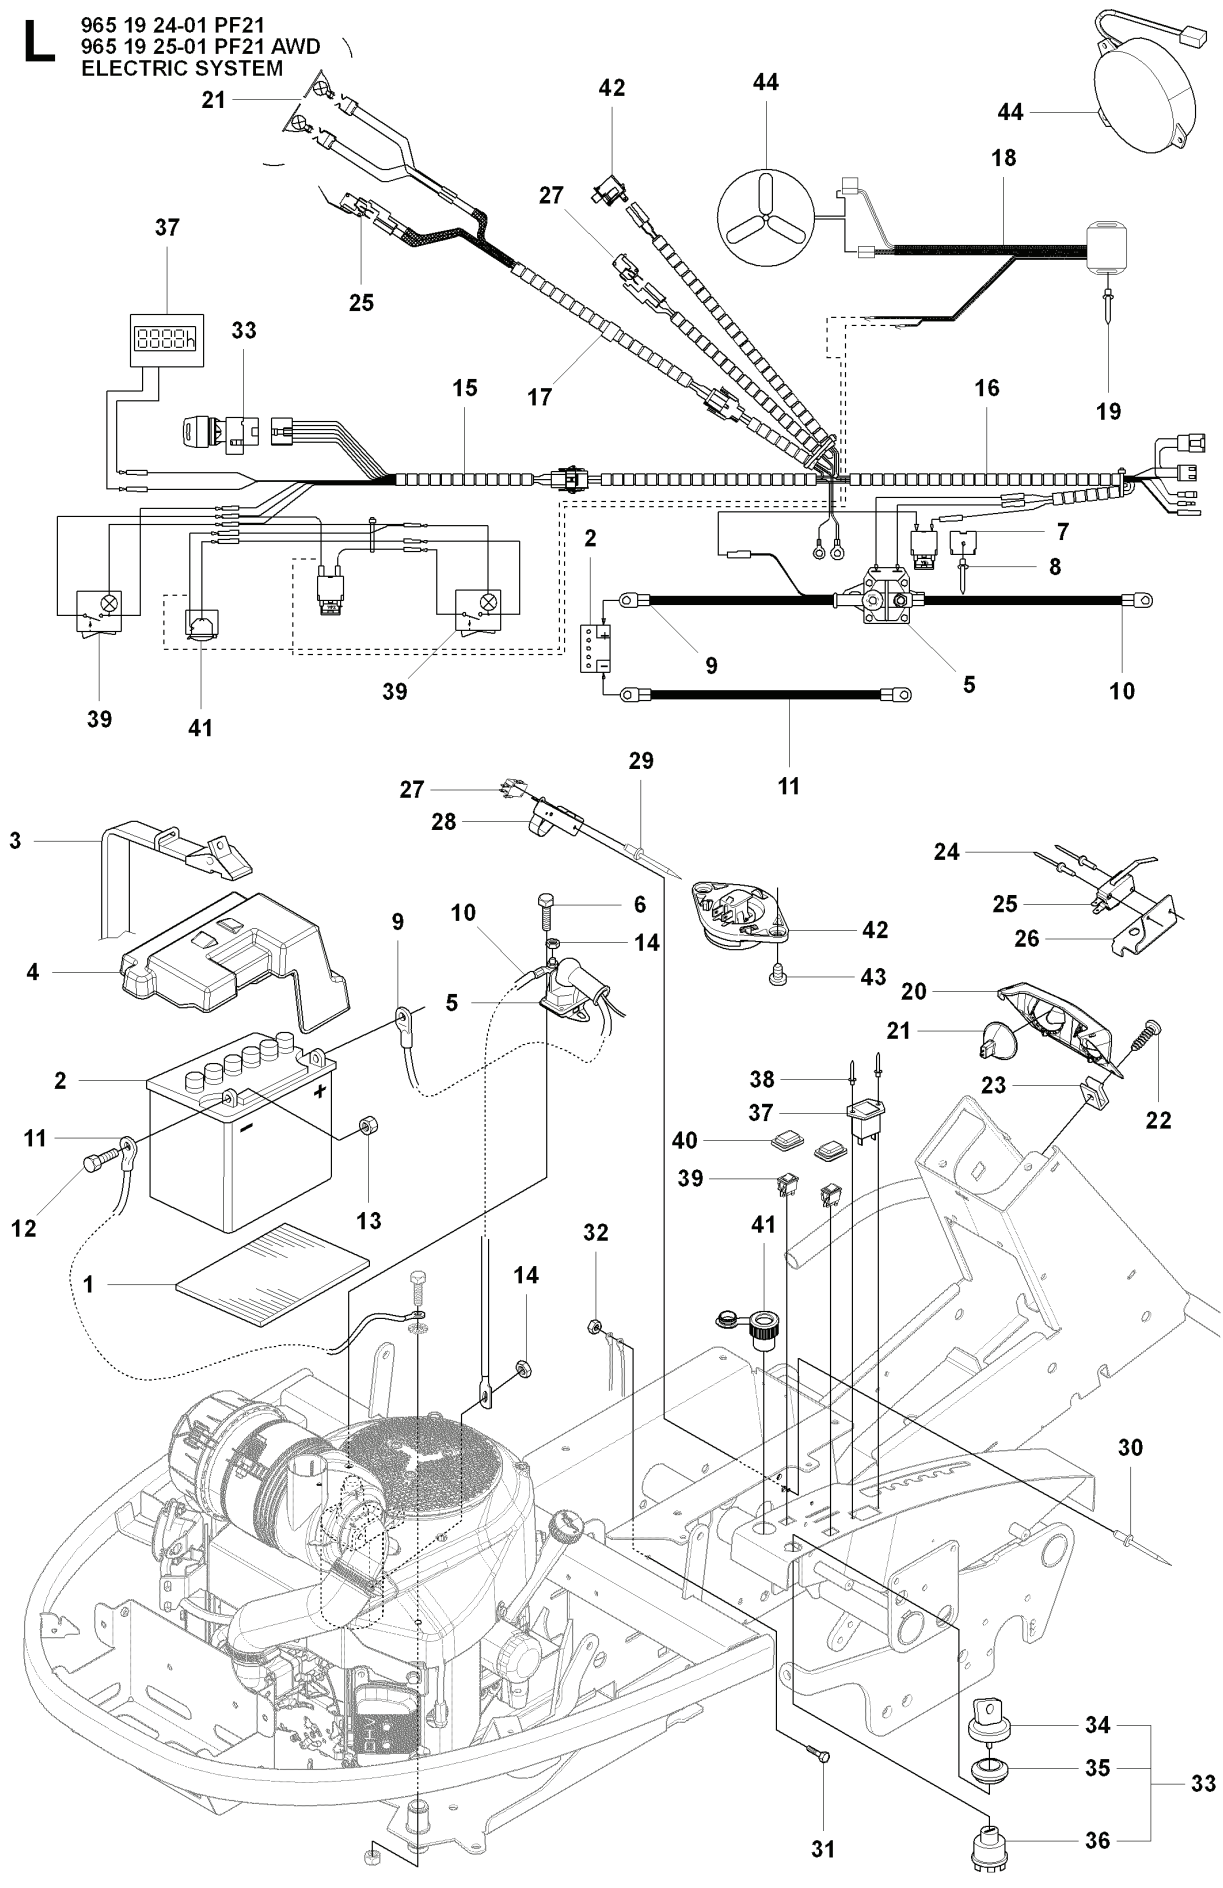

REF.	PART NO.	DESCRIPTION	REMARK	QTY.	KIT
1	502636601	ENGINE		1	
2	725245751	SCREW		3	
3	725245951	SCREW EHHM		1	
4	732211801	LOCK NUT		8	
5	734116401	WASHER		3	
6	735216400	LOCKWASHER		1	
7	502636801	EXHAUST PIPE		1	
8	502637001	EXHAUST EXTENDER		1	
9	506668401	CLAMP ASSY		2	
10	502530401	ENGINE FRAME		1	
11	725245171	SCREW EHHM		4	
12	544392701	MUFFLER ASSY		1	
13	535475212	SCREW EHHFM		6	
14	504643601	PLUG		2	
15	505395501	HEAT PROTECTOR		1	
16	504638801	DAMPER		2	
17	732211401	LOCK NUT		2	
18	504613401	LATCH		1	
19	504613402	LATCH		1	
20	725237451	SCREW EHHM		2	
21	504638401	BUSHING		2	
22	504639001	SPRING		2	
23	734115441	WASHER		2	
24	732211601	LOCK NUT		2	
25	535414236	GASKET		2	
26	535414416	JOINT		1	
27	531001190	O-RING		1	
28	535414460	PLUG		1	

L 965 19 24-01 PF21
965 19 25-01 PF21 AWD
ELECTRIC SYSTEM