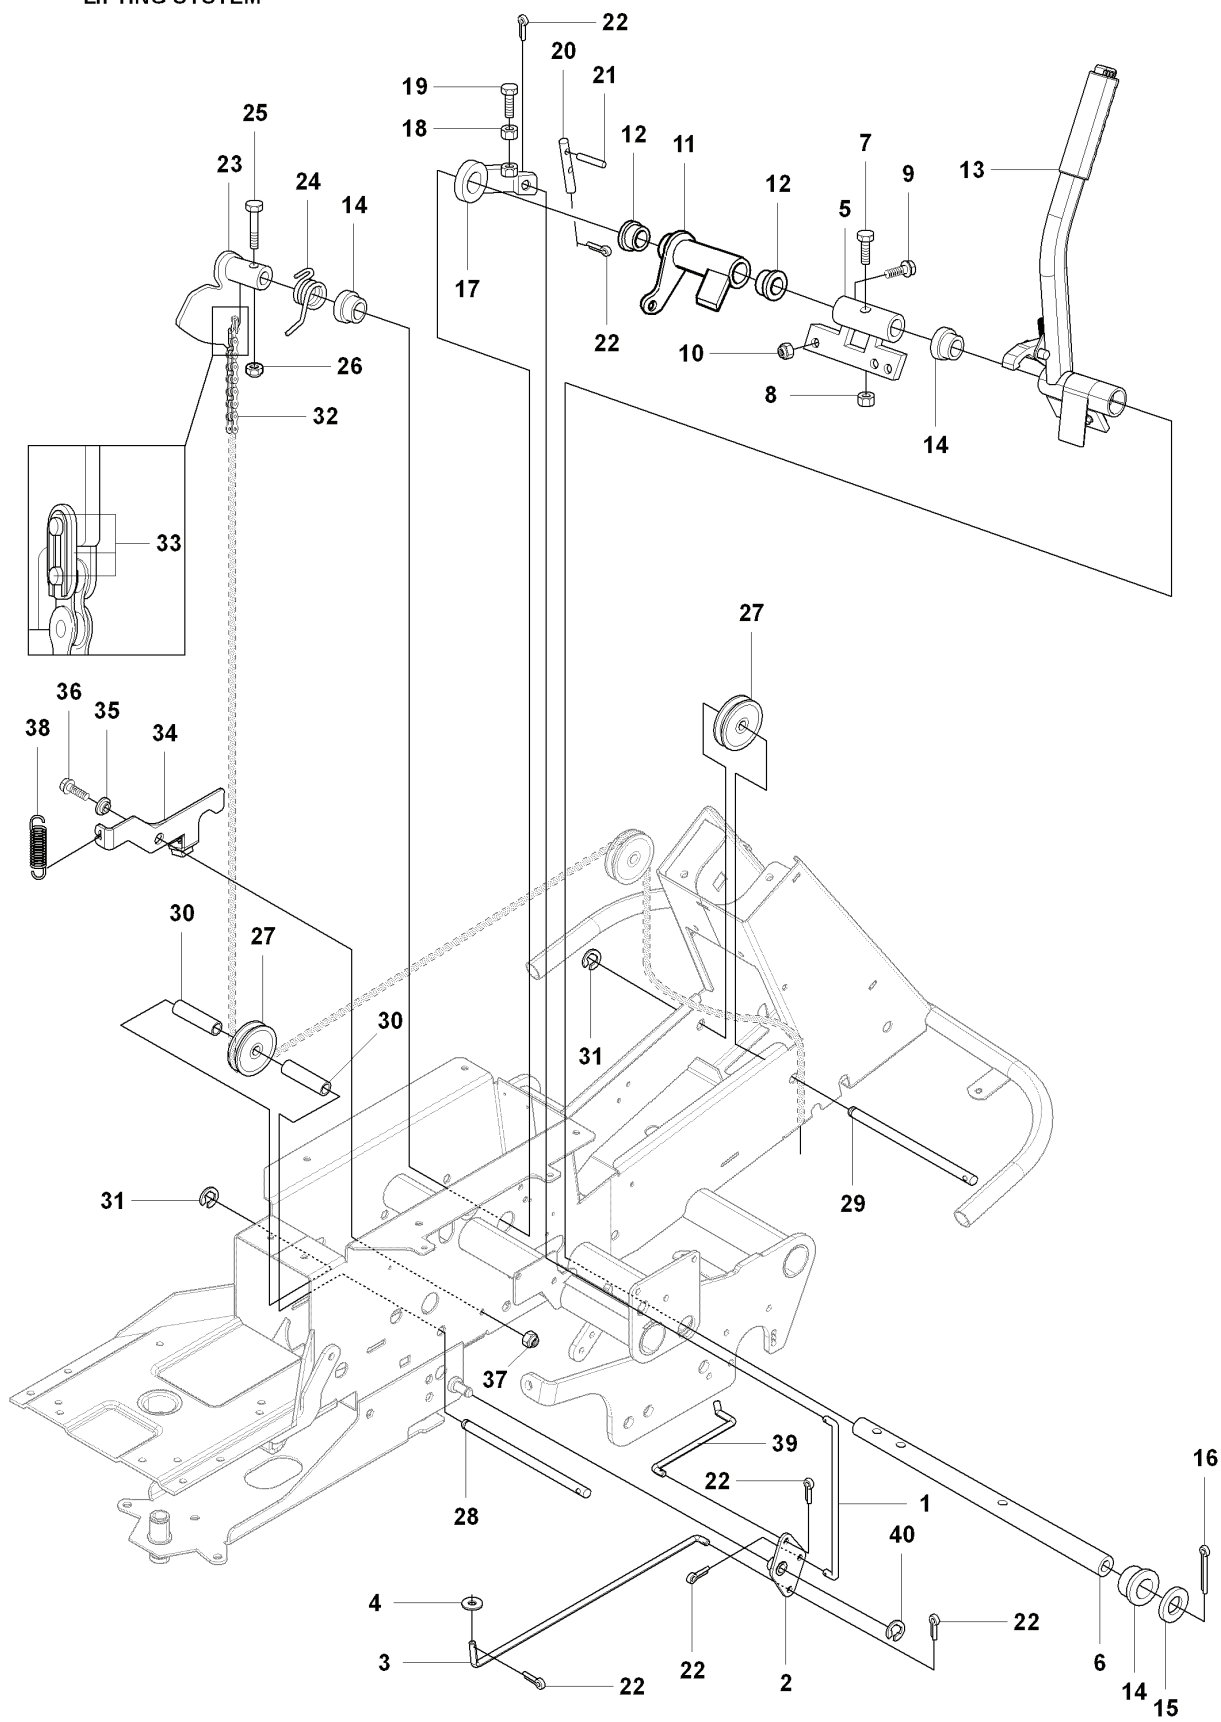

REF.	PART NO.	DESCRIPTION	REMARK	QTY.	KIT
5	544373302	PIPE CLAMP		1	
6	544373802	COVER PLATE		1	
7	506570107	SCREW EHHFM		1	
8	544811701	CAGE NUT		1	
13	544373303	PIPE CLAMP		1	
14	535438501	COVER WASHER		1	
15	535475245	SCREW EHHFM		1	
16	544811702	CAGE NUT		1	
17	535426501	PIPE FITTING		1	
18	535450301	HYDRAULIC HOSE		1	
19	544834201	HYDRAULIC PIPE		1	
20	535437301	PIPE FITTING		1	
21	535426901	PIPE FITTING		1	
22	504209901	HYDRAULIC PIPE		1	
23	535426801	PIPE FITTING		1	
24	544373303	PIPE CLAMP		1	
25	535438501	COVER WASHER		1	
26	535475245	SCREW EHHFM		1	
27	732211601	LOCK NUT		1	
28	535427402	FILTERBLOCK ASSY		1	
29	535427502	FILTER		1	
30	535437001	PIPE FITTING		1	
31	535437101	PIPE FITTING		1	
32	535437201	WASHER		1	
33	505440001	LIFTING LEVER		1	
34	535438201	KNOB		1	
35	725244971	SCREW EHHM		2	
36	731231801	HEXAGON NUT		1	
37	728844305	SCREW IHSETM		1	
38	535427201	CYLINDER ASSY		1	
39	535427103	HYDRAULIC HOSE		2	
40	535437601	LOCKING PIN		2	
41	535456601	U-PLÁT		2	
42	735311200	CIRCLIP		4	
43	535426801	PIPE FITTING		1	
44	504643401	HYDRAULIC PIPE		1	
45	535450402	HYDRAULIC HOSE		1	
46	535426601	PIPE FITTING		1	
47	544373303	PIPE CLAMP		1	
48	535438501	COVER WASHER		1	
49	535475245	SCREW EHHFM		1	
50	544811702	CAGE NUT		1	
56	505520401	HYDRAULIC HOSE		1	
57	505496901	HYDRAULIC HOSE		1	

D 965 19 24-01 PF21
965 19 25-01 PF21 AWD
LIFTING SYSTEM