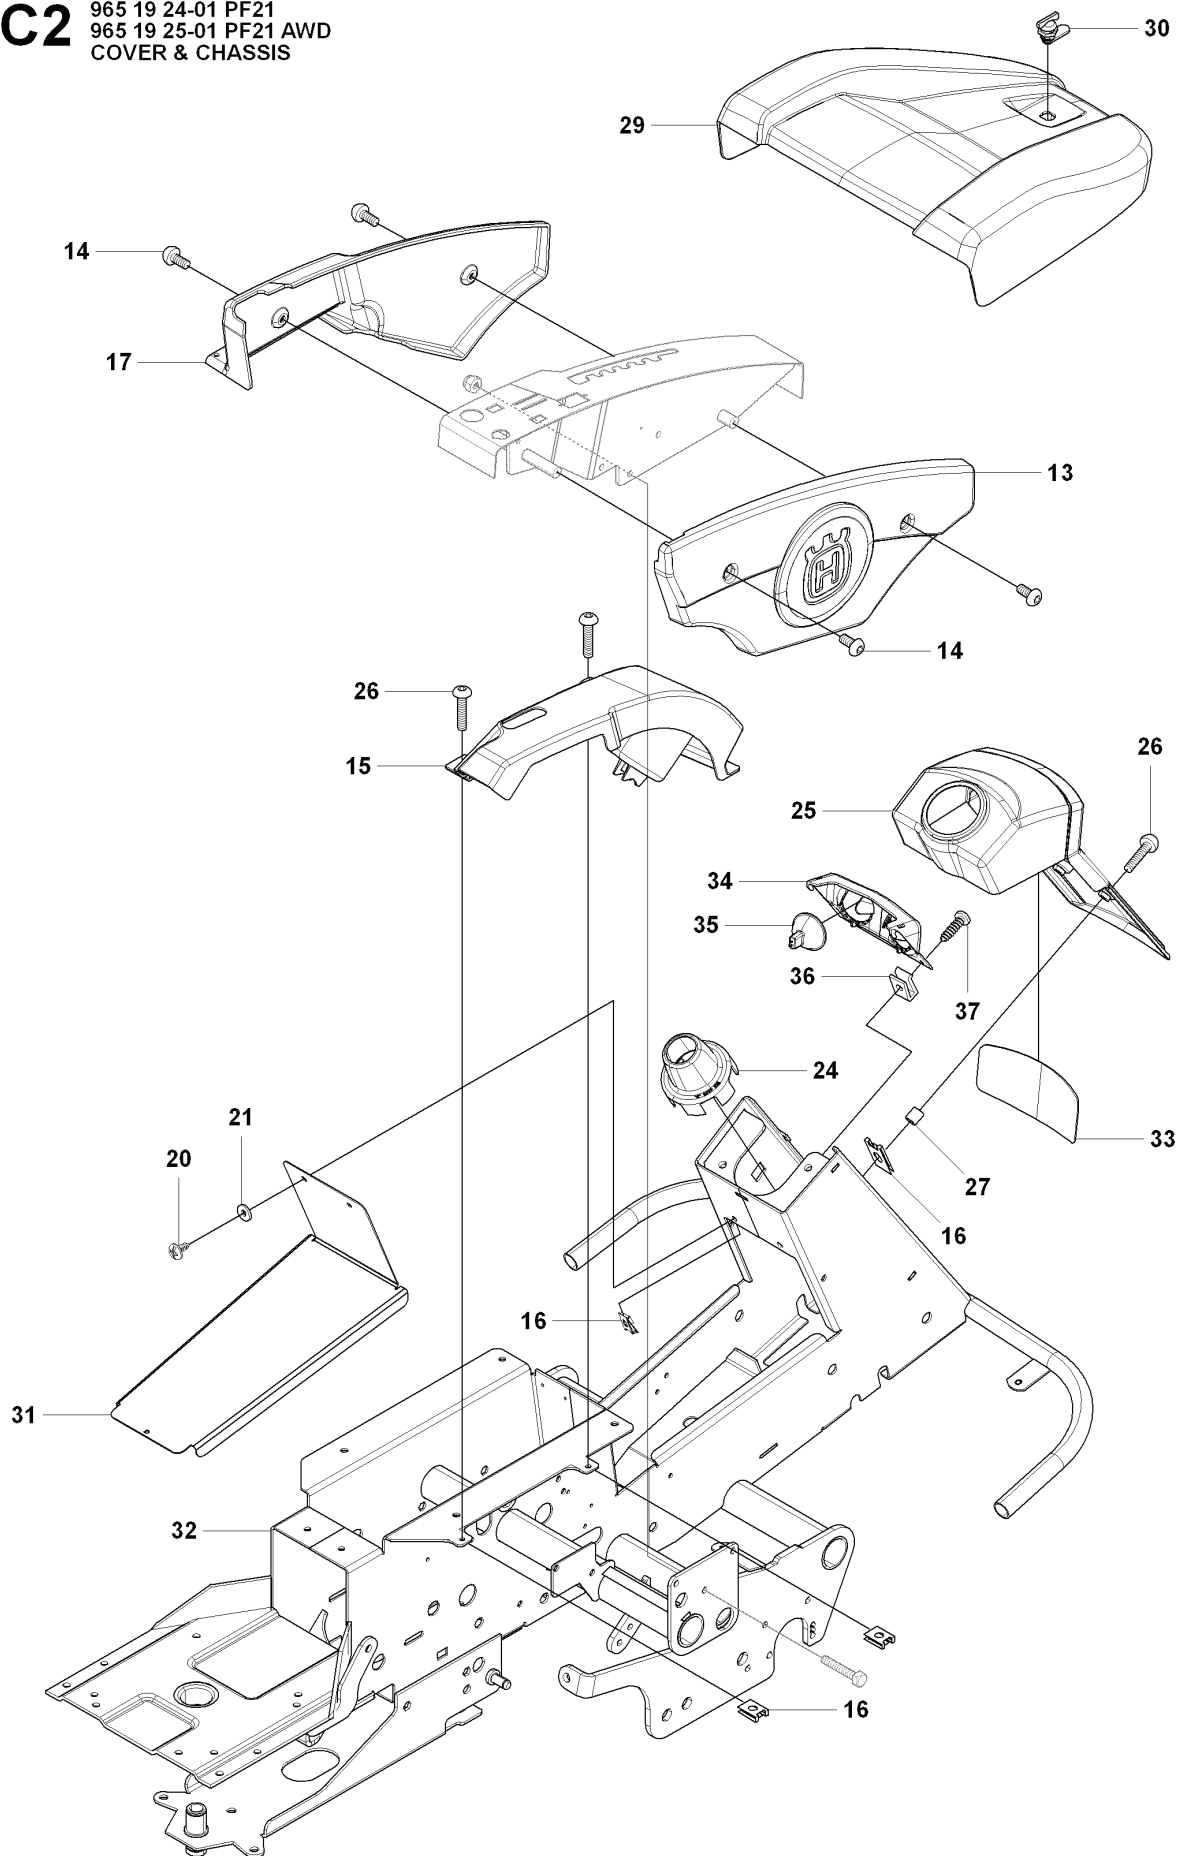

C2 965 19 24-01 PF21
965 19 25-01 PF21 AWD
COVER & CHASSIS

REF.	PART NO.	DESCRIPTION	REMARK	QTY.	KIT
13	502637501	CONTROL COVER		1	
14	535425801	SCREW IH PANM		4	
15	502637701	CONTROL COVER		1	
16	535429101	SPRING NUT		6	
17	535476501	CONTROL CAP INNER		1	
20	506982601	SCREW		8	
21	506559701	WASHER		10	
24	535460501	SEALING		1	
25	535459701	COVER		1	
26	535425802	SCREW IH PANM		4	
27	535462901	SPACER		2	
29	502286901	UNIT COVER		1	
30	535402603	LOCK		1	
31	535421501	LOCK GOLVTUNNEL		1	
32	502298302	CHASSIS		1	
33	535447101	LAMP CHIMNEY		1	
34	535446701	HOUSING		1	
35	535446801	LAMP		2	
36	535415619	SCREW		2	
37	506892001	SPEED NUT		2