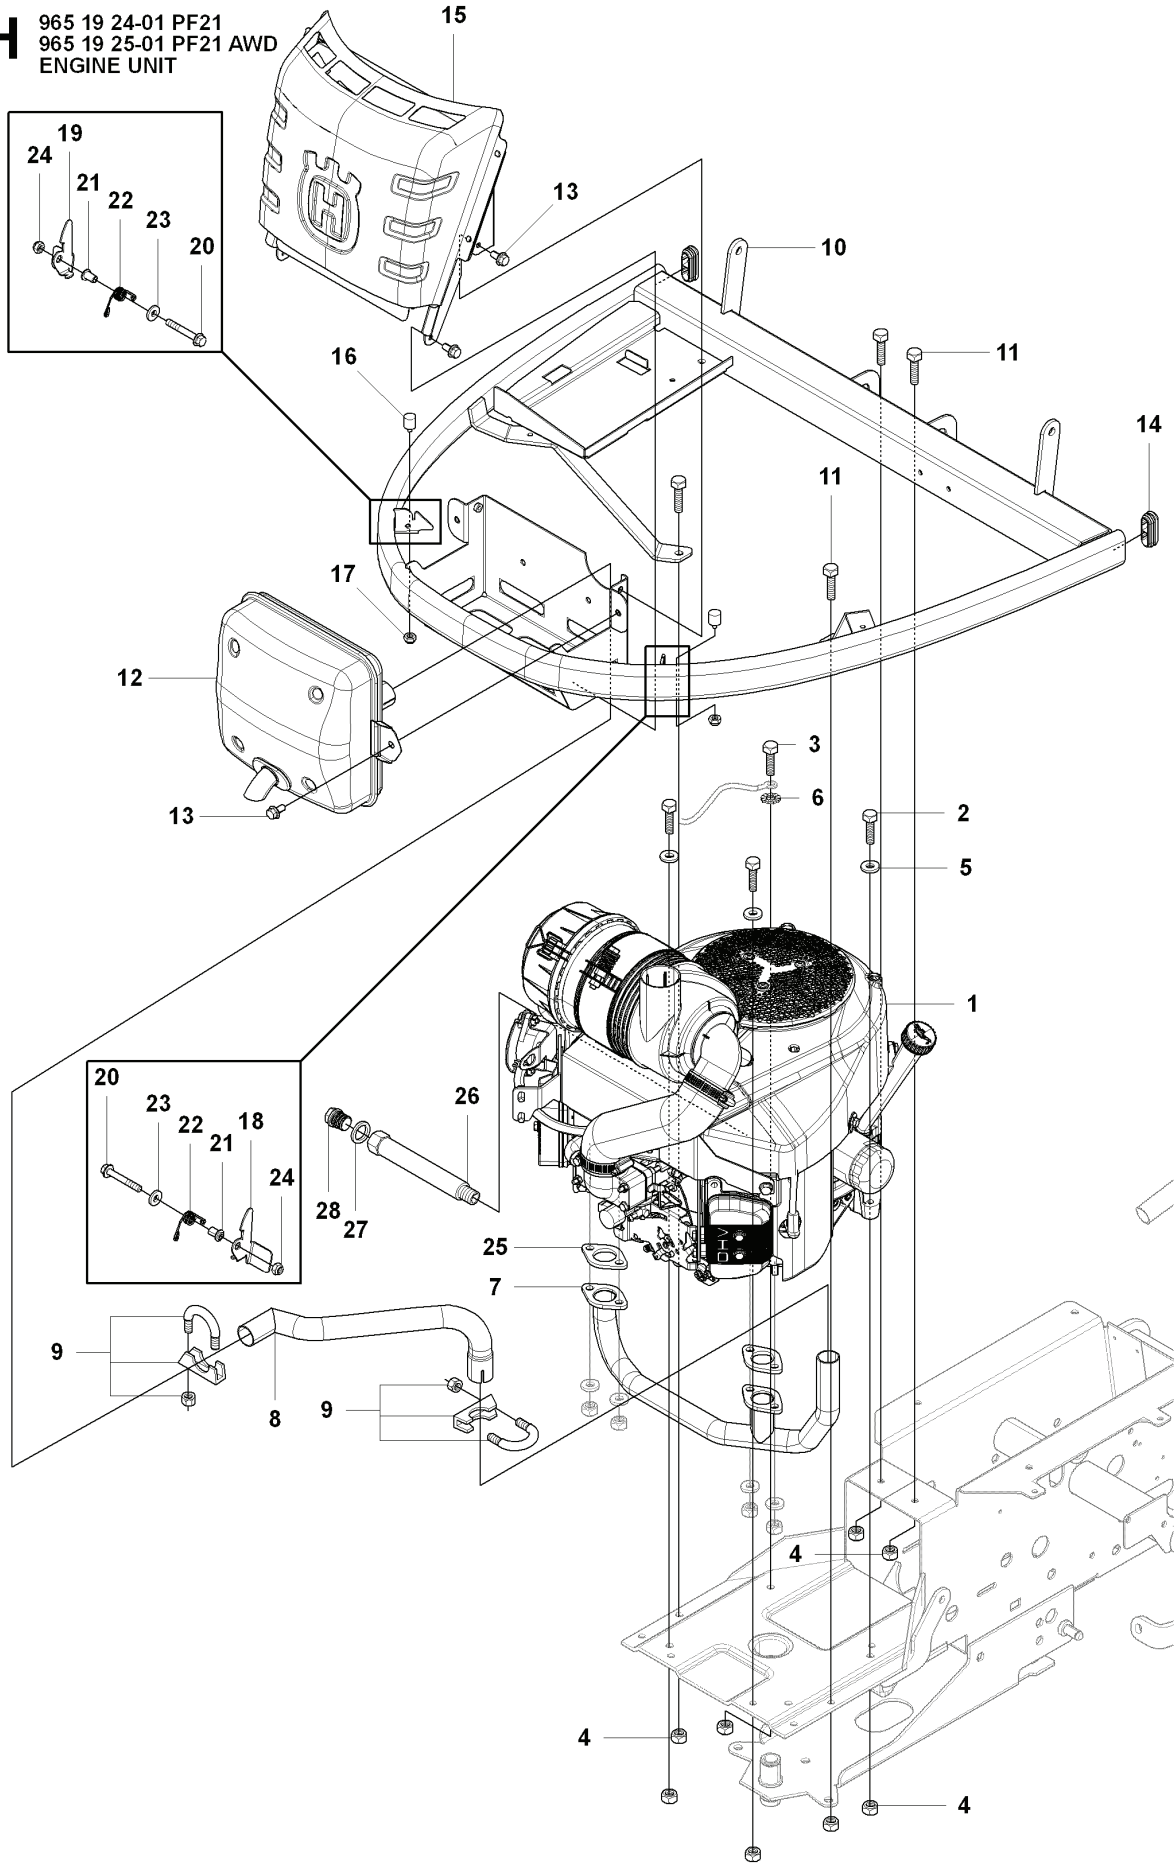

REF.	PART NO.	DESCRIPTION	REMARK	QTY.	KIT
18	535432103	FLYGEL VÄNSTER		1	
19	535474602	FLYGEL HÖGER		1	
20	506982601	SCREW		8	
21	506559701	WASHER		10	
22	535474701	PEDISTAL MAT		1	
23	535474702	PEDISTAL MAT		1	
28	504206301	COVER		1	

H 965 19 24-01 PF21
965 19 25-01 PF21 AWD
ENGINE UNIT