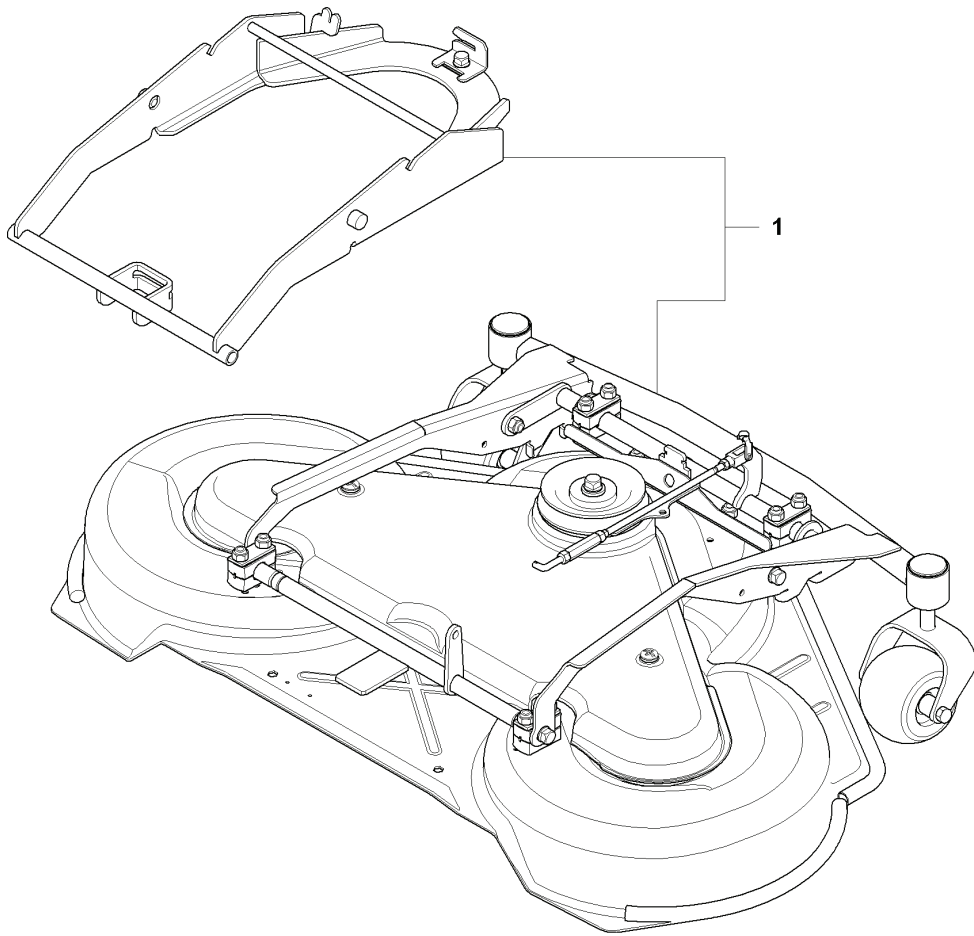

REF.	PART NO.	DESCRIPTION	REMARK	QTY.	KIT
1	544126001	PEDAL PLATE ASSY		1	
2	535473701	KNOB		1	
3	506570104	SCREW EHHFM		4	
4	506938301	DAMPING PIECE		1	
5	506938402	SHAFT		1	
6	735310920	E-CLIP		2	
7	506946301	BRAKE SPRING		1	
8	506992702	CABLE		1	
8	535489601	BRAKE WIRE		1	
9	735310920	E-CLIP		1	
10	506538404	BROMSSPÄRR KPL. GEM.		1	
11	725236461	SCREW EHHFT		2	
12	505515101	CONTROL CABLE		1	
13	731231401	HEXAGON NUT		2	
14	506557301	VINKELLAS8 DIN71802		2	
15	732211401	LOCK NUT		2	
16	506800001	BRACKET		1	
17	535475316	SCREW EHHFM		2	
18	732211401	LOCK NUT		2	
19	506566501	CLIP		1	
20	738210204	BALL BEARING		1	
21	535480201	ROLLER		1	
22	535480601	PROTECTIVE PLATE		1	
23	535480701	SPRING		1	
24	535480801	BEARING SUPPORT		4	
25	535480901	BEARING SUPPORT		5	
26	535481001	REINFORCEMENT PLATE		3	
27	535478801	PEDAL		1	
28	535478802	PEDAL		1	
29	506538501	LOCKING ARM		1	
30	506538601	BRACKET		1	
31	506538901	SPRING		1	
32	506538801	SHAFT		1	
33	735583501	WASHER		2	
34	506538704	CONTROL BUTTON		1	
35	729532971	SCREW CRPANT		1	

T 965 19 24-01 PF21
965 19 25-01 PF21 AWD
965 19 73-01 MOWER DECK, CT112