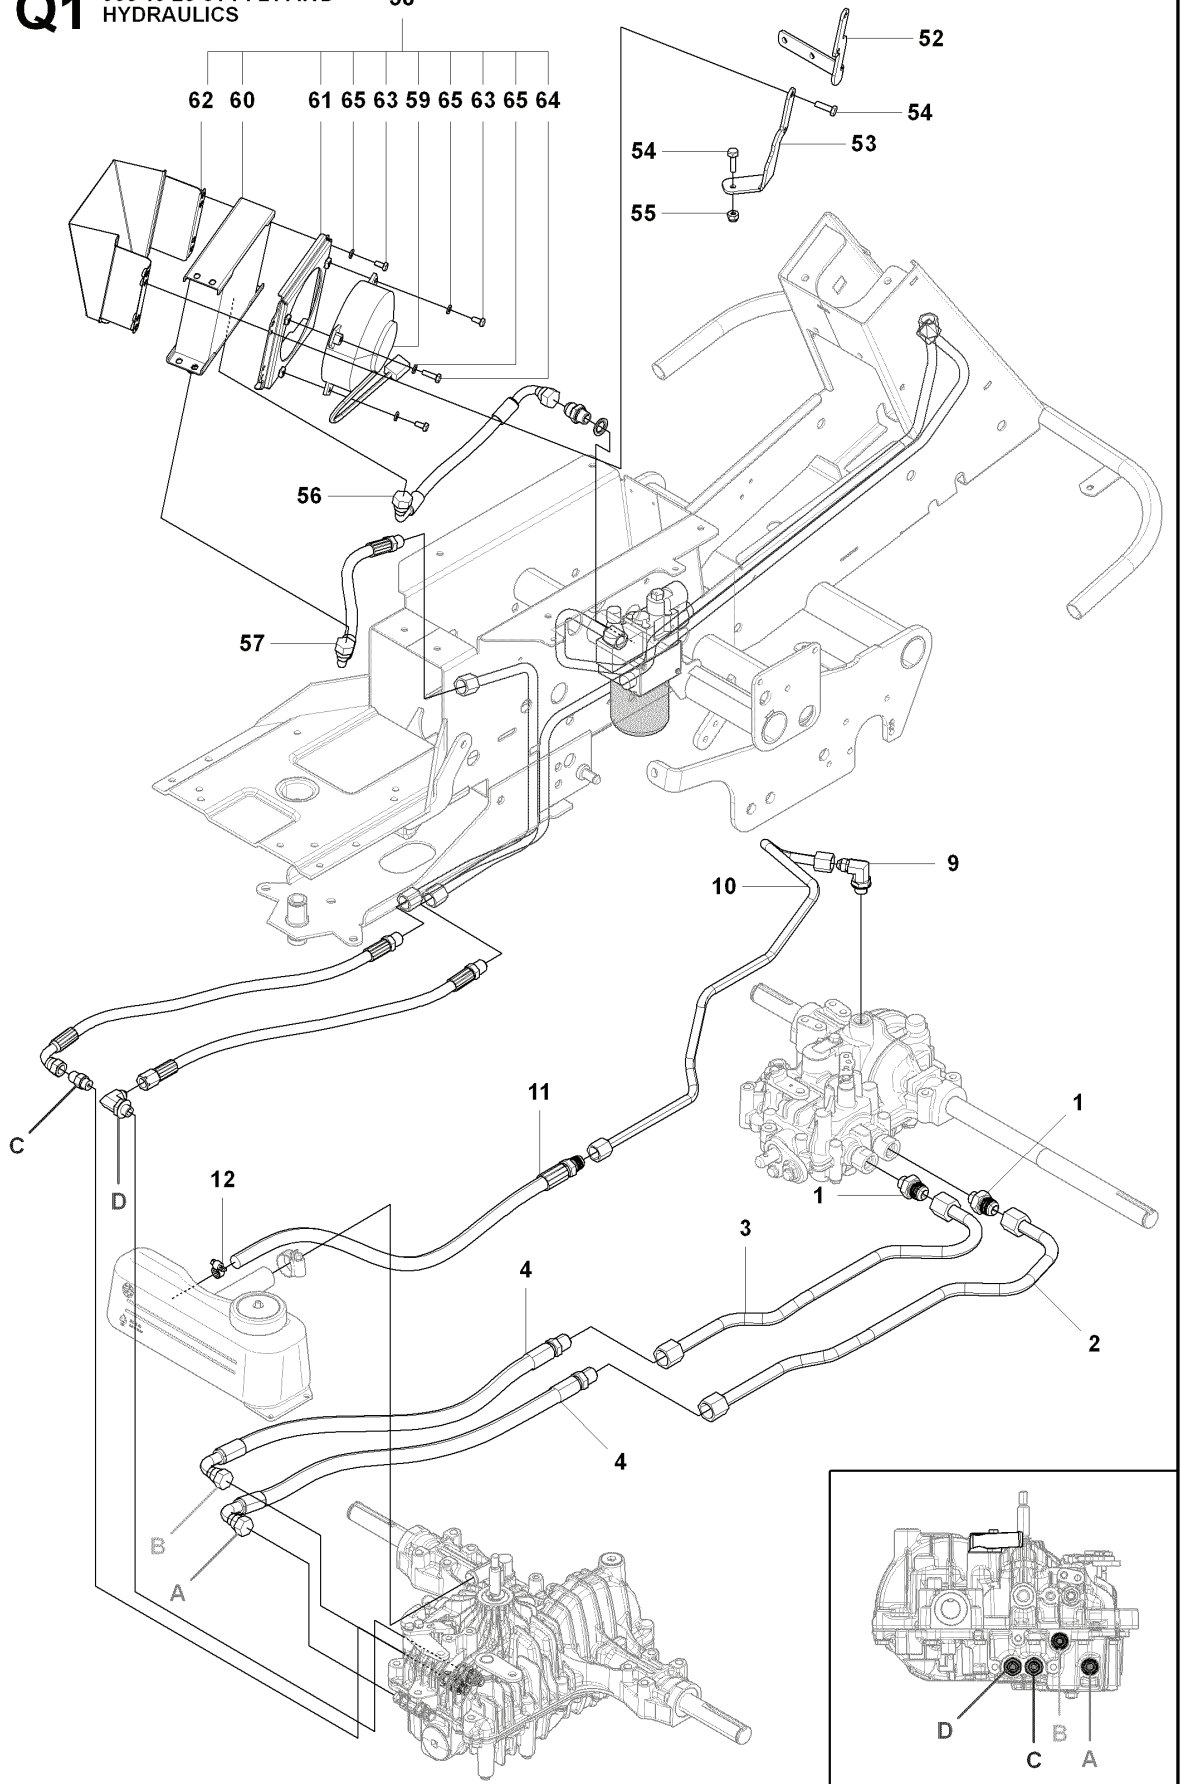

Q1 965 19 25-01 PF21 AWD
HYDRAULICS

58

62 60 61 65 63 59 65 63 65 64

REF.	PART NO.	DESCRIPTION	REMARK	QTY.	KIT
1	535426507	PIPE FITTING		2	
2	544450401	HYDRAULIC PIPE		1	
3	544450501	HYDRAULIC PIPE		1	
4	544456401	HYDRAULIC HOSE		2	
9	535426603	PIPE FITTING		1	
10	544448901	HYDRAULIC PIPE		1	
11	544122202	HOSE		1	
12	544202701	HOSE CLAMP		1	
51	544026603	HOSE GUARD		1	
52	504629601	BRACKET		1	
53	504629701	BRACKET		1	
54	535475212	SCREW EHHFM		7	
55	732211601	LOCK NUT		3	
56	505520401	HYDRAULIC HOSE		1	
57	505496901	HYDRAULIC HOSE		1	
58	505459001	OIL COOLER		1	
59	504629301	FAN		1	
60	505459101	OIL COOLER		1	
61	505459201	FAN COVER		1	
62	505459301	AIR INTAKE		1	
63	725236671	SCREW EHHM		6	
64	725237071	SCREW EHHM		1	
65	734115201	WASHER		7