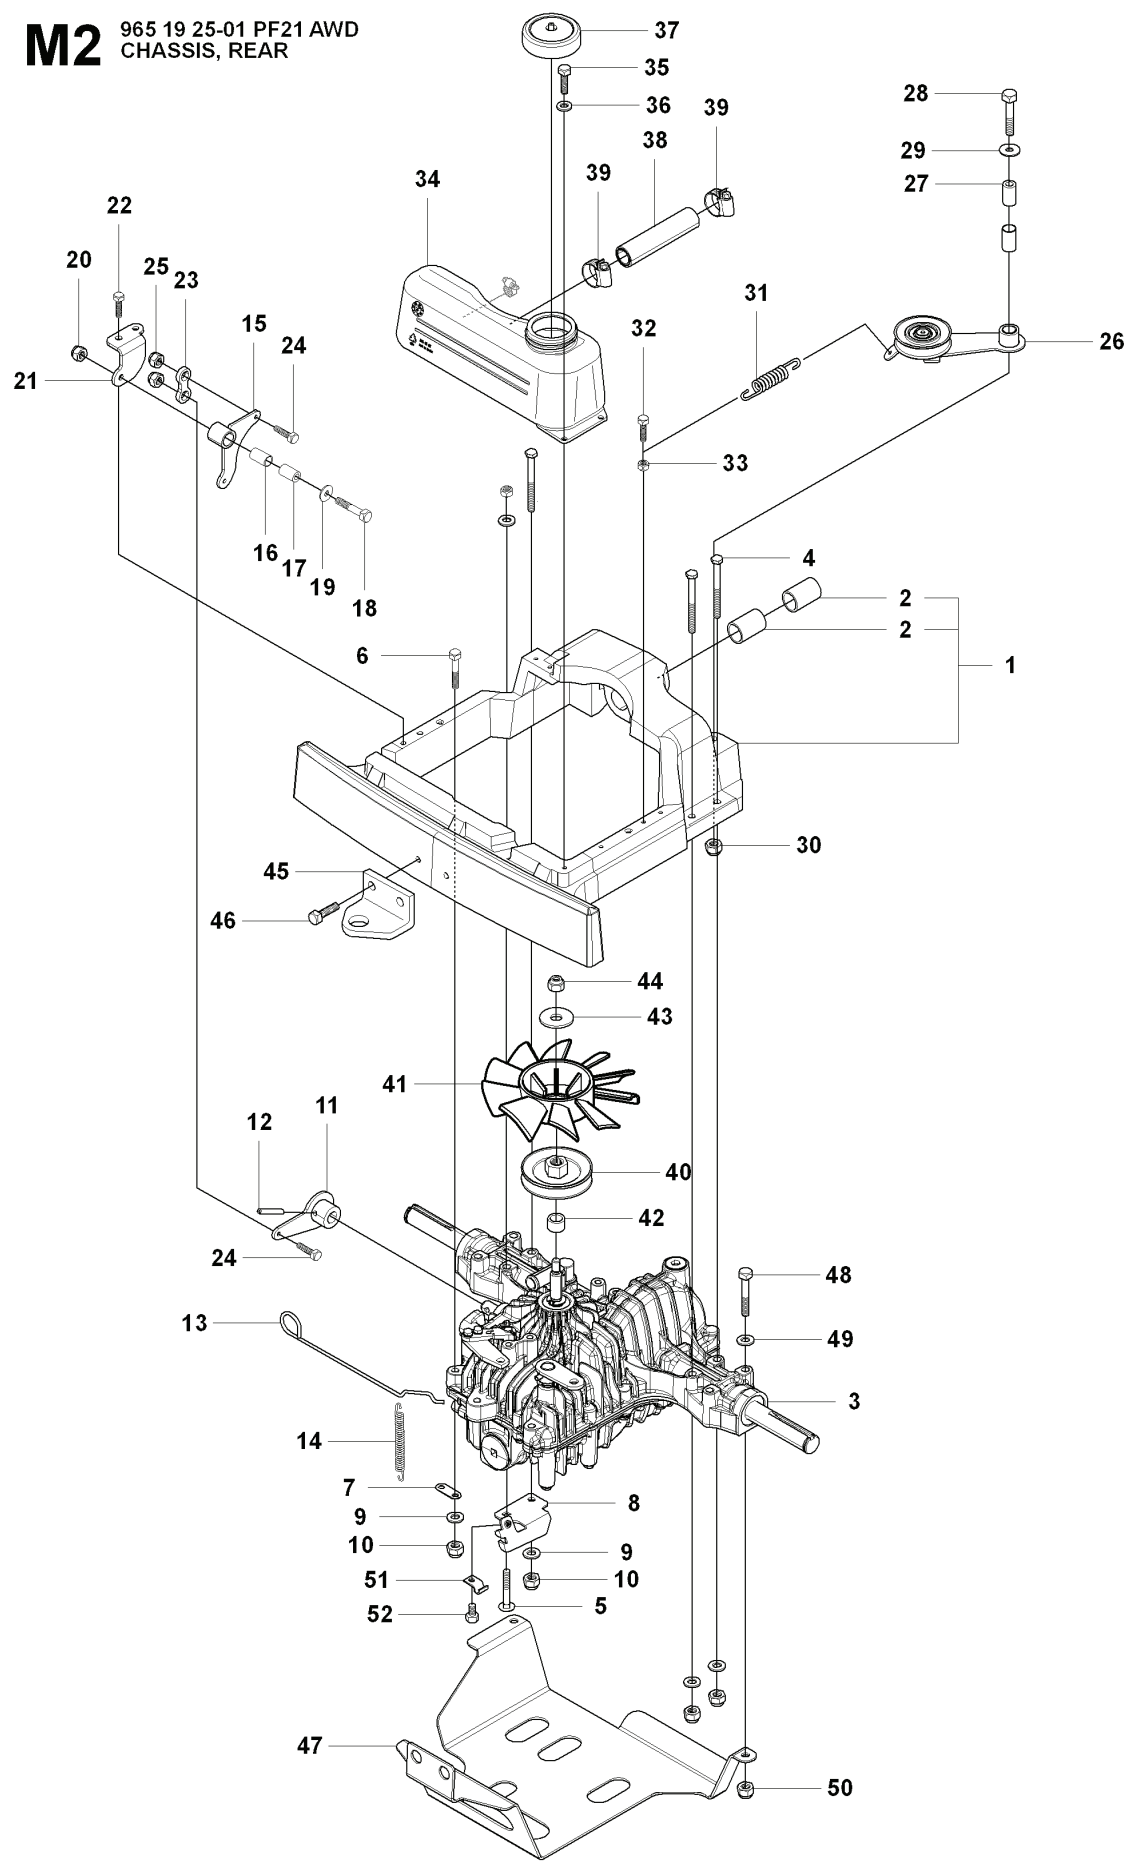

M2 965 19 25-01 PF21 AWD
CHASSIS, REAR

REF.	PART NO.	DESCRIPTION	REMARK	QTY.	KIT
1	535406101	BRACKET		1	
2	506986102	GLIDLAGER		2	
3	544386501	TRANSMISSION		1	
4	504628201	SCREW EHHM		3	
5	535423808	SCREW RSQM		1	
6	725246651	SCREW		1	
7	506599301	LINK		1	
8	544388101	BRACKET		1	
9	734116401	WASHER		5	
10	732211801	LOCK NUT		5	
11	544387301	CONTROL LEVER		1	
12	721434701	SPRING PIN		1	
13	505490101	ARM		1	
14	506834301	SPRING		1	
15	544388201	LEVER		1	
16	506986103	BUSHING		1	
17	506992001	PIPE		1	
18	725246051	SCREW EHHM		1	
19	734116441	WASHER		1	
20	732211801	LOCK NUT		1	
21	544388501	BRACKET		1	
22	725244971	SCREW EHHM		2	
23	544888401	LINK RODS		1	
24	535475316	SCREW EHHFM		2	
25	732211401	LOCK NUT		2	
26	506993001	BELT TENSIONER ASSY		1	
27	506992001	PIPE		1	
28	725246251	SCREW EHHM		1	
29	734116441	WASHER		1	
30	732211801	LOCK NUT		1	
31	506542501	SPRING		1	
32	725237271	SCREW EHHM		1	
33	731231601	HEXAGON NUT		1	
34	544388601	EXPANSION TANK		1	
35	725236871	SCREW EHHM		2	
36	734115441	WASHER		2	
37	506673301	TANK CAP ASSY		1	
38	535458302	HOSE		1	
39	505443601	HOSE CLAMP		2	
40	506991401	PULLEY		1	
41	506948101	FAN		1	
42	502433801	SLEEVE		1	
43	734117441	WASHER		1	
44	732212001	LOCK NUT		1	
45	506889901	HITCH		1	
46	725249371	SCREW EHHM		2	
47	504555101	SKID PLATE		1	
48	725246451	SCREW EHHM		2	
49	734116401	WASHER		2	
50	732211801	LOCK NUT		2	
51	506566501	CLIP		1	
52	725236671	SCREW EHHM		1