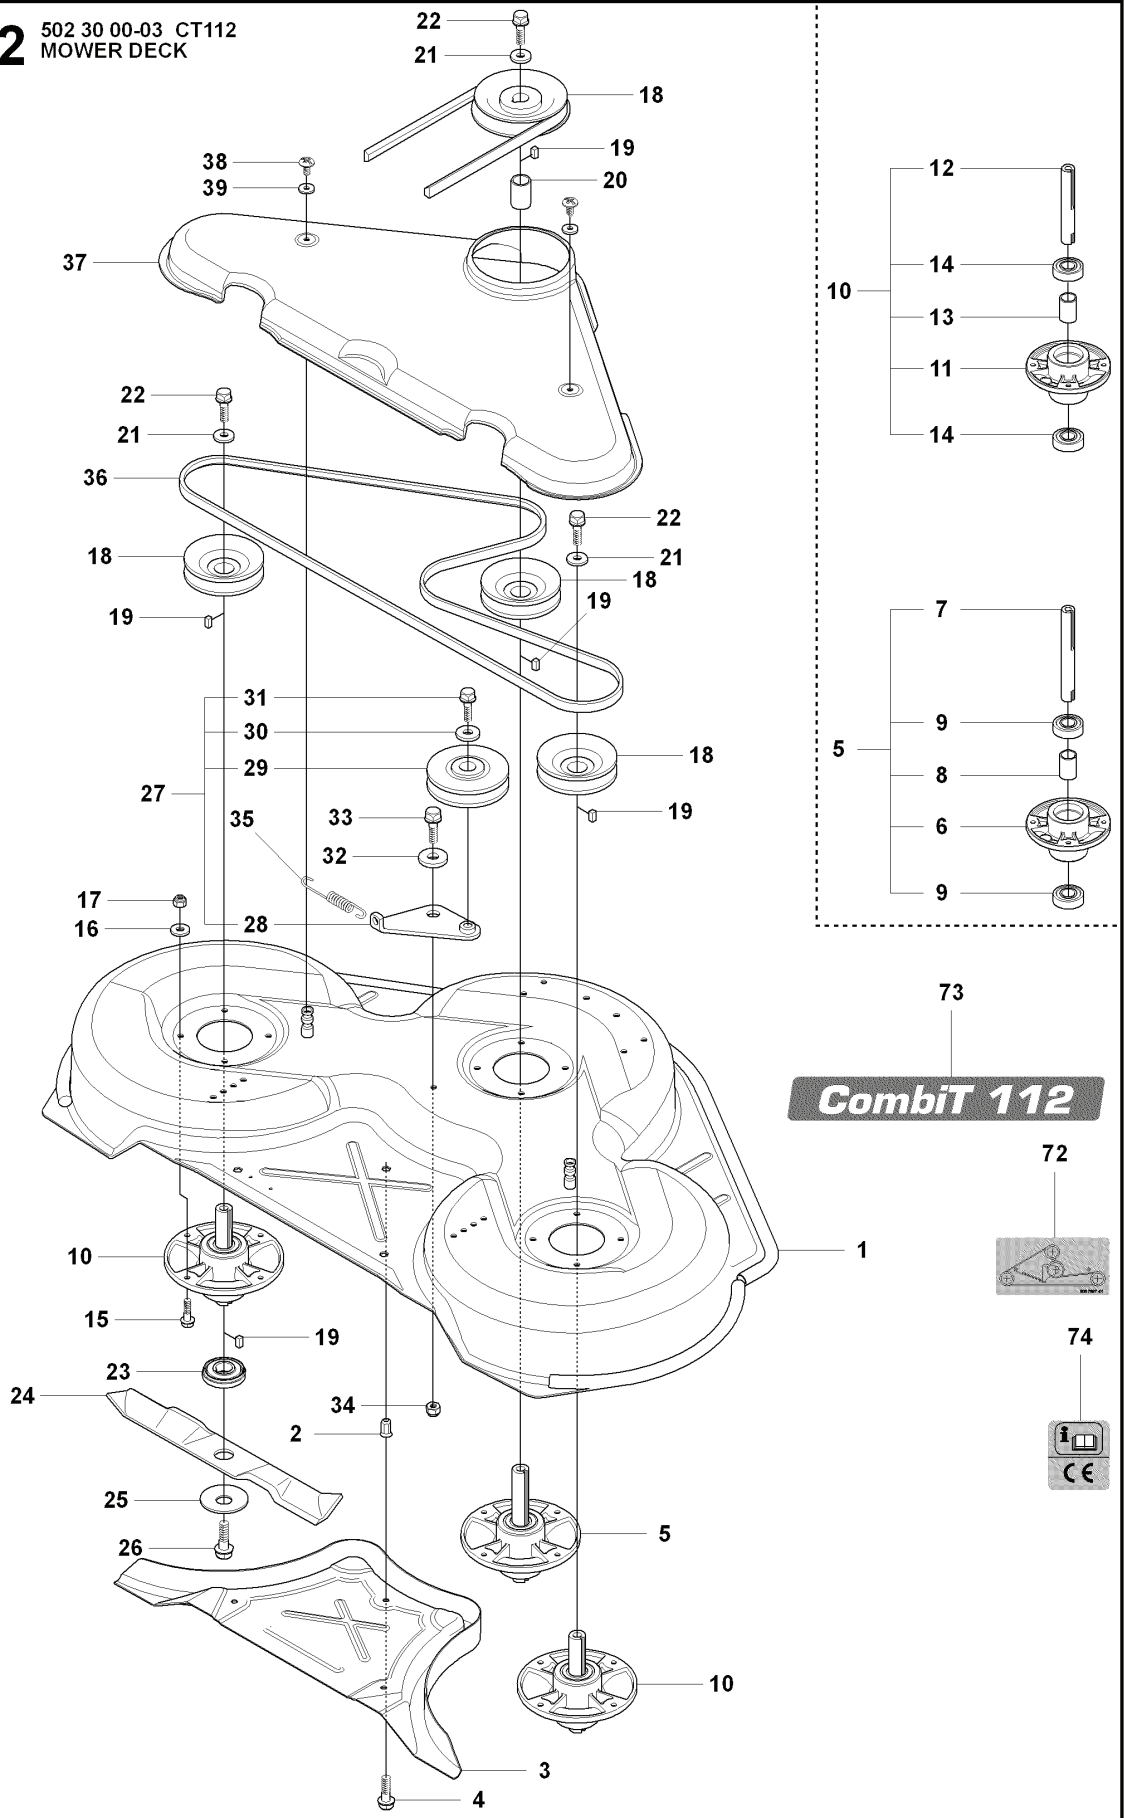

REF.	PART NO.	DESCRIPTION	REMARK	QTY.	KIT
1	502300004	CUTTING DECK		1	

V2 502 30 00-03 CT112
MOWER DECK

CombiT 112

74

REF.	PART NO.	DESCRIPTION	REMARK	QTY.	KIT
1	504569901	DECK SHELL ASSY		1	
2	506916201	NUT		3	
3	544449301	PLUG		1	
4	506570104	SCREW EHHFM		3	
5	535503501	MANDREL		1	
6	535503401	BEARING HOUSING		1	
7	535428701	SHAFT		1	
8	535428801	SPACER		1	
9	738220519	BALL BEARING		2	
10	535503502	MANDREL		2	
11	535503401	BEARING HOUSING		1	
12	535428702	SHAFT		1	
13	535428801	SPACER		1	
14	738220519	BALL BEARING		2	
15	535423801	SCREW RSQM		12	
16	734116401	WASHER		12	
17	732211801	LOCK NUT		12	
18	535429001	PULLEY		4	
19	506533501	PARALLEL KEY		7	
20	535428801	SPACER		1	
21	535429201	WASHER		3	
22	725254251	SCREW EHHM		3	
23	535504201	ADAPTER		3	
24	504187810	BLADE		3	
25	506792302	KNIFE PLATE		3	
26	725254251	SCREW EHHM		3	
27	506540701	BELT TENSIONER ASSY		1	
28	506519501	SPÄNNARM KPL.		1	
29	506532701	PULLEY		1	
30	734116441	WASHER		1	
31	506558302	SCREW EHHFT		1	
32	506918702	WASHER		1	
33	725245171	SCREW EHHM		1	
34	732211801	LOCK NUT		1	
35	506533101	SPRING		1	
36	589531901	BELT		1	
37	544096201	BELT COVER		1	
38	506982601	SCREW		2	
39	506559701	WASHER		2	
72	506789701	LABEL		1	
73	544238112	LABEL		1	
74	506929001	LABEL		1	