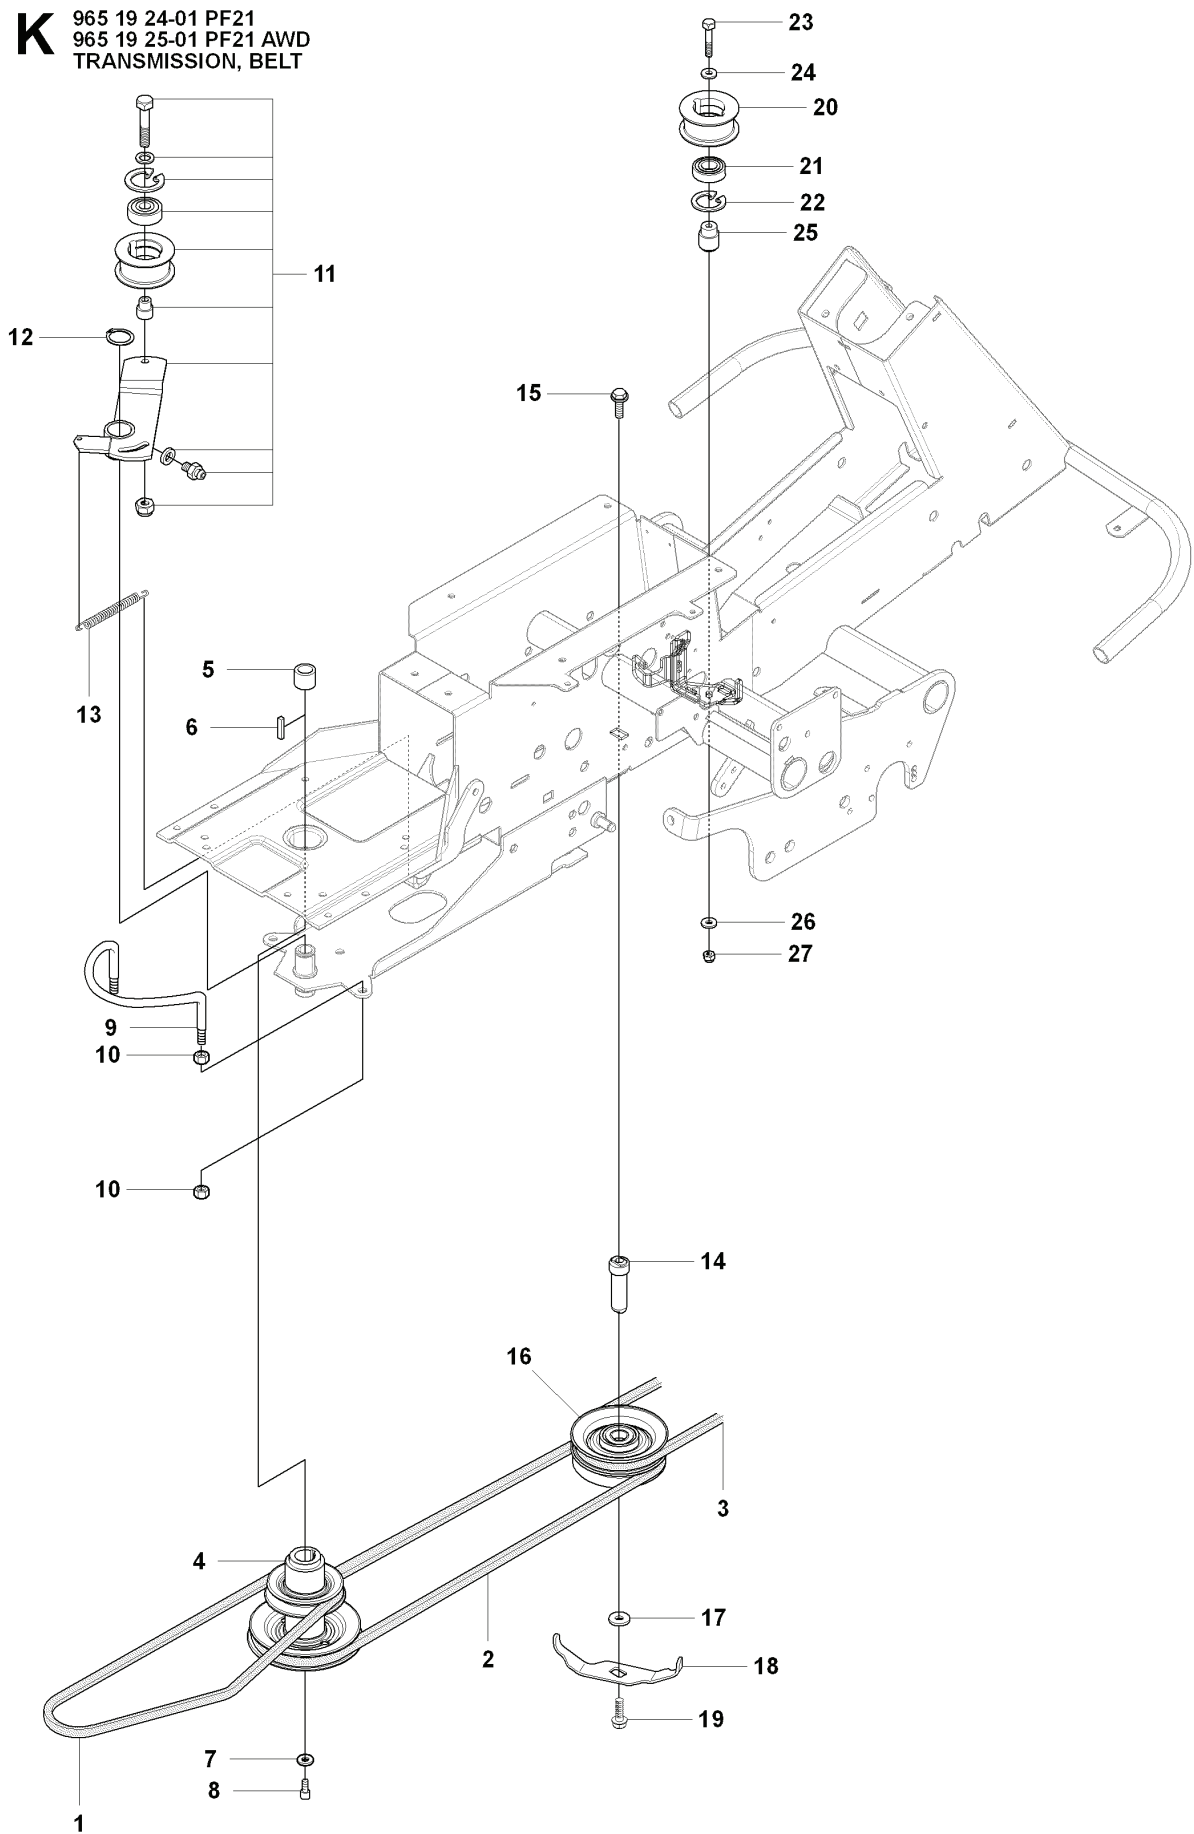

REF.	PART NO.	DESCRIPTION	REMARK	QTY.	KIT
1	535482901	TRANSMISSION		1	
2	725246751	SCREW EHHM		1	
3	725246451	SCREW EHHM		1	
4	535423803	SCREW RSQM		1	
5	734116401	WASHER		3	
6	732211801	LOCK NUT		3	
7	544008902	BEARING		1	
8	544009002	BEARING HOUSING		1	
9	506570105	SCREW EHHFM		2	
10	734116401	WASHER		2	
11	732211801	LOCK NUT		2	
12	544435201	LEVER		1	
13	503735801	BUSHING		1	
14	535499701	ARM		1	
15	721434701	SPRING PIN		1	
16	544841501	LINK ASSY		1	
17	535492802	BRACKET		1	
18	544456701	ROD		1	
19	544841701	SCREW		1	
20	725237071	SCREW EHHM		1	
21	732251601	HEXAGON LOCKING NUT		1	
22	535497401	LEVER		1	
23	506951701	ROD END		2	
24	535475212	SCREW EHHFM		2	
25	544441901	ADJUSTMENT ROD		1	
26	732251601	HEXAGON LOCKING NUT		1	
27	535486601	ROD END		1	
28	535486602	ROD END		1	
29	535486501	ROD		1	
30	731231601	HEXAGON NUT		1	
31	503221018	HEXAGON NUT		1	
32	725236651	HEXAGONAL SCREW M6X12		2	
33	725249371	SCREW EHHM		2	
34	732211601	LOCK NUT		1	
35	544845701	SKID PLATE		1	
36	506570104	SCREW EHHFM		3	

K 965 19 24-01 PF21
965 19 25-01 PF21 AWD
TRANSMISSION, BELT