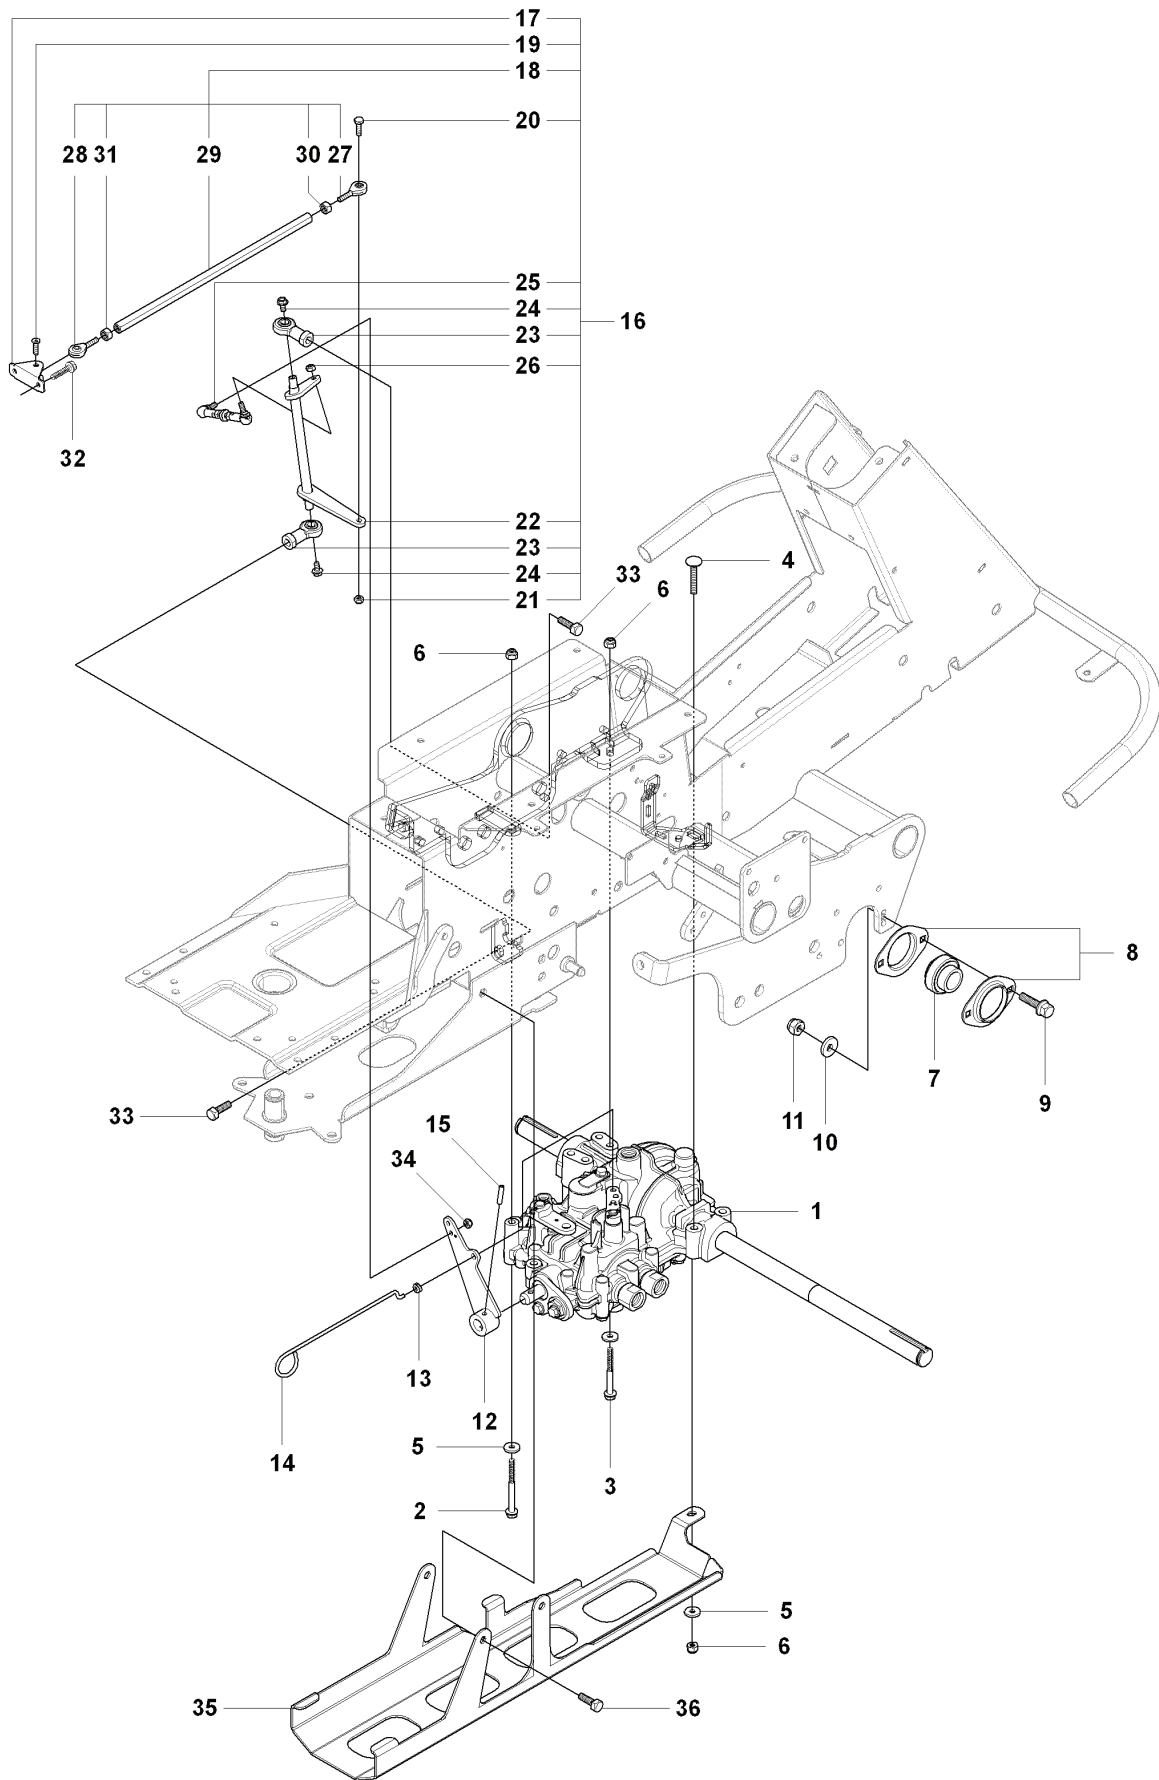

REF.	PART NO.	DESCRIPTION	REMARK	QTY.	KIT
30	502636001	COMFORT STEERING		1	
31	728844305	SCREW IHSETM		2	
32	506863401	DRIVER		2	
33	735312600	CIRCLIP		2	
34	535423701	BELLOWS		1	
35	535432801	SCREW IHSCM		3	
36	535423601	BEARING HOUSING		1	
37	738210504	BALL BEARING		2	
38	735314010	CIRCLIP		1	
39	535421901	STEERING ROD		1	
40	502296201	REINFORCING TUBE		1	
41	725537001	SCREW IHSCM		3	
42	535423501	BEARING HOUSING		1	
43	721433501	SPRING PIN		1	
44	535457102	COMFORT STEERING		1	
45	535427801	BALL BEARING		1	
46	735313300	CIRCLIP		1	
47	504538201	BEARING CAGE		1	
48	506570104	SCREW EH-HFM		4	
49	544375201	STEERING WHEEL		1	
50	728745505	SCREW IHSETM		1	
51	731231801	HEXAGON NUT		1	
52	544433201	PROTECTIVE COVER		1	

N 965 19 25-01 PF21 AWD
TRANSMISSION, FRONT