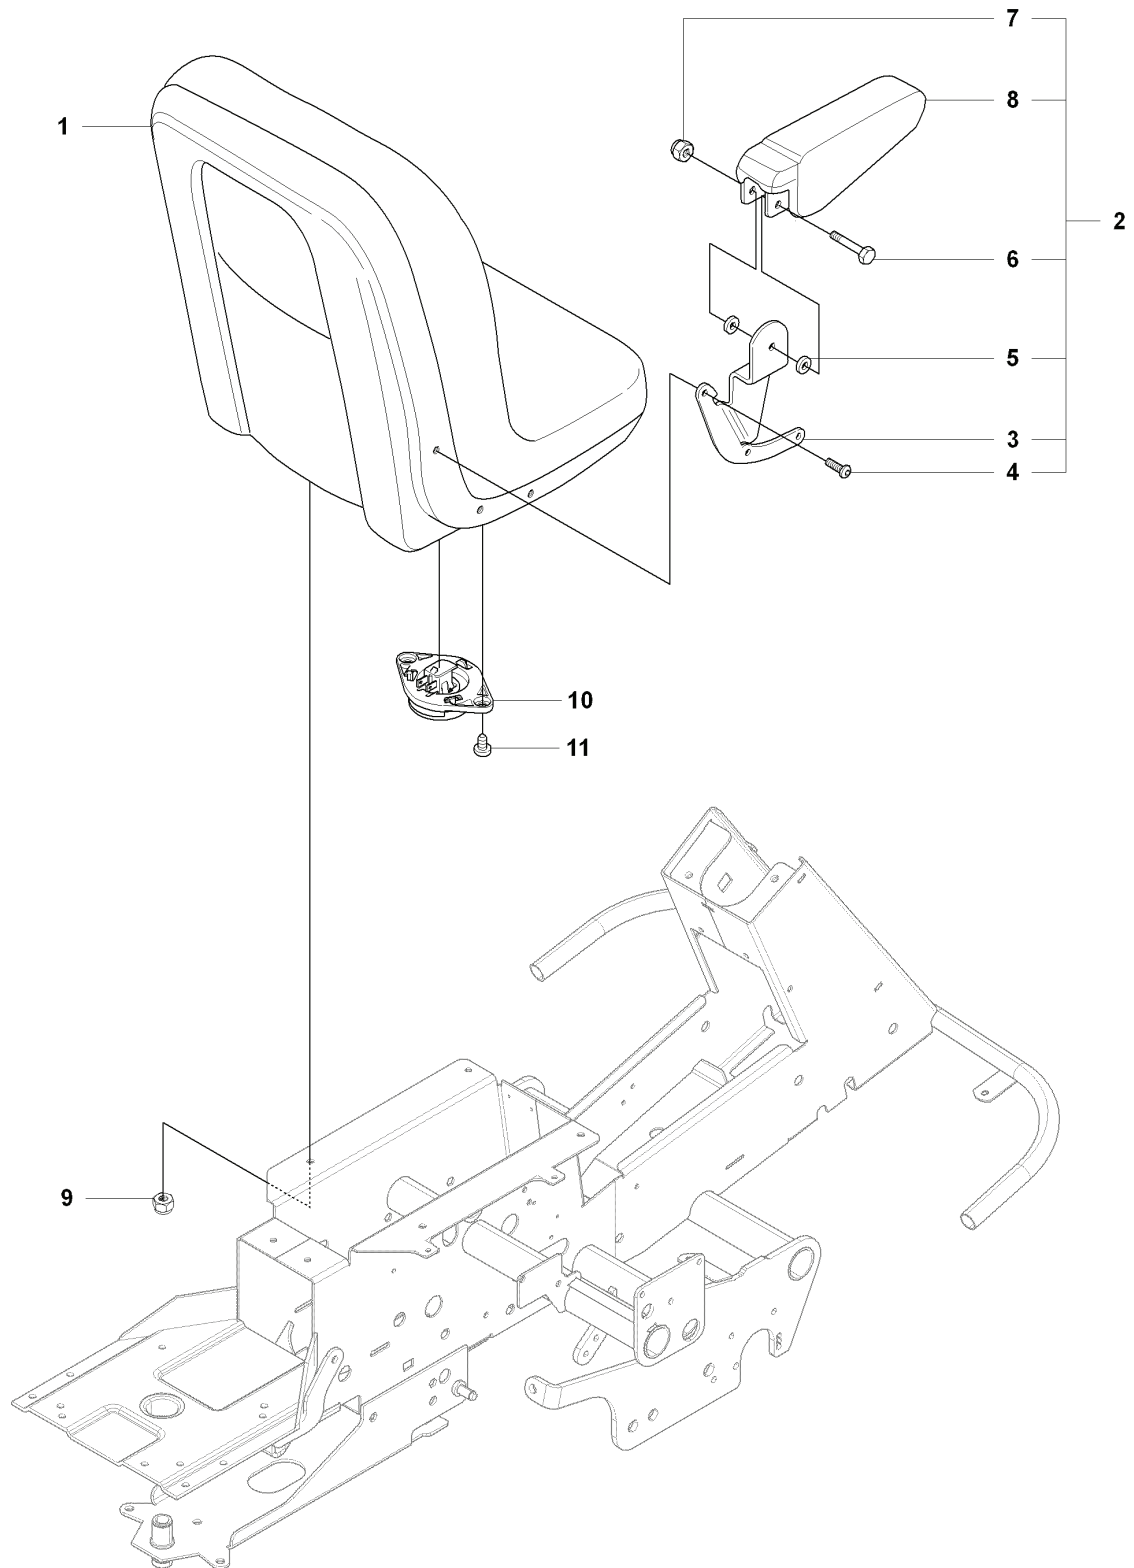

REF.	PART NO.	DESCRIPTION	REMARK	QTY.	KIT
1	504620101	DECK SHELL ASSY		1	
2	506916201	NUT		3	
3	535428301	PLUG ASSY		1	
4	725246051	SCREW EHHM		3	
5	734116401	WASHER		3	
6	535428601	BLADE HOUSING ASSY		1	
7	535428901	BEARING HOUSING		1	
8	535428701	SHAFT		1	
9	535428801	SPACER		1	
10	738220519	BALL BEARING		2	
11	535428602	BLADE HOUSING ASSY		2	
12	535428901	BEARING HOUSING		1	
13	535428702	SHAFT		1	
14	535428801	SPACER		1	
15	738220519	BALL BEARING		2	
16	535423801	SCREW RSQM		12	
17	734116401	WASHER		12	
18	732211801	LOCK NUT		12	
19	535429001	PULLEY		4	
20	506533501	PARALLEL KEY		7	
21	535428801	SPACER		1	
22	535429201	WASHER		3	
23	725254251	SCREW EHHM		3	
24	535504201	ADAPTER		3	
25	535429410	BLADE		3	
26	506792302	KNIFE PLATE		3	
27	725254251	SCREW EHHM		3	
28	506540701	BELT TENSIONER ASSY		1	
29	506519501	SPÄNNARM KPL.		1	
30	506532701	PULLEY		1	
31	734116441	WASHER		1	
32	506558302	SCREW EHHFT		1	
33	506918702	WASHER		1	
34	725245171	SCREW EHHM		1	
35	732211801	LOCK NUT		1	
36	506533101	SPRING		1	
37	589533001	BELT		1	
38	535429601	BELT COVER		1	
39	506982601	SCREW		2	
40	506559701	WASHER		2	
41	505441601	WHEEL		2	
42	505450301	TUBE		2	
43	725250271	SCREW EHHM		2	
44	732212001	LOCK NUT		2	
45	544185401	ROLLER		1	
46	544221001	SCREW EHHM		1	
47	732212201	NUT		1	
80	506789701	LABEL		1	
81	544238113	LABEL		1	
82	506929001	LABEL		1	

A 965 19 24-01 PF21
965 19 25-01 PF21 AWD
SEAT