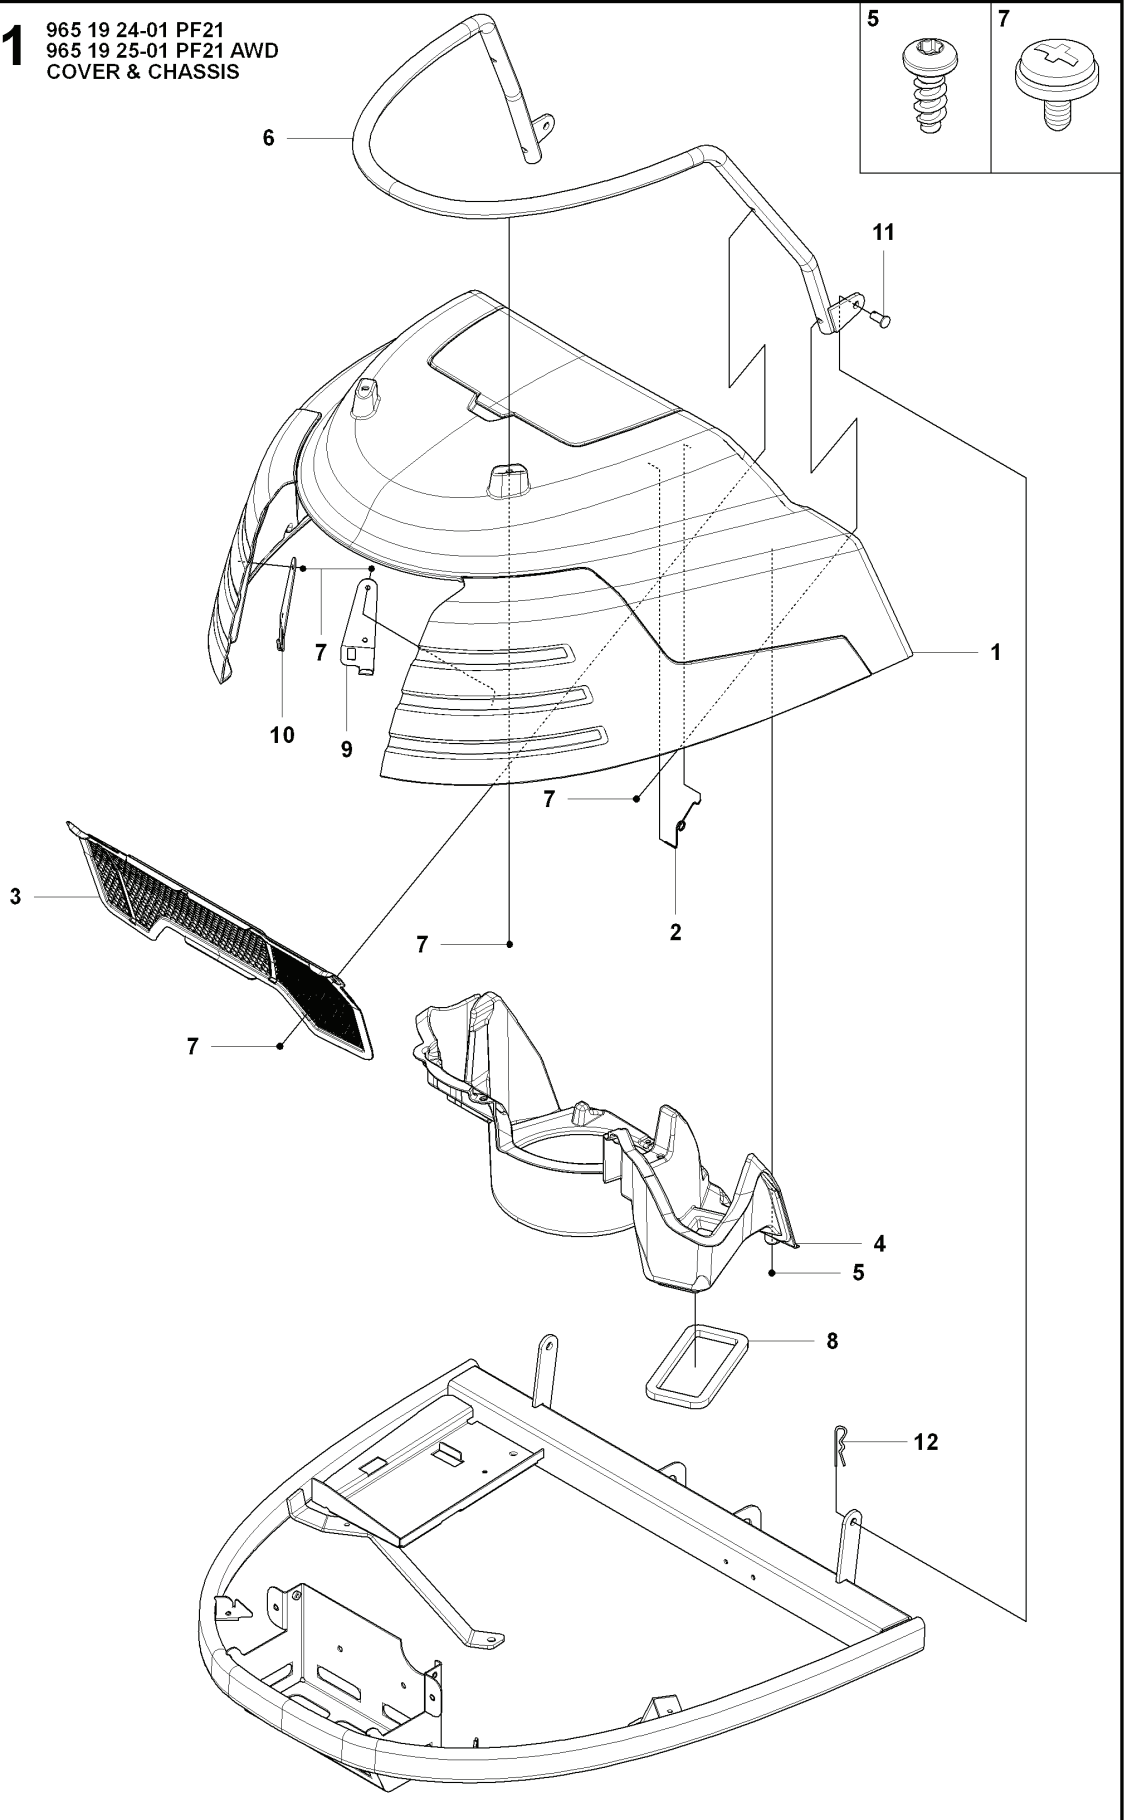

C1 965 19 24-01 PF21
965 19 25-01 PF21 AWD
COVER & CHASSIS

REF.	PART NO.	DESCRIPTION	REMARK	QTY.	KIT
1	502625501	ENGINE HOOD ASSY		1	
2	504124101	SPRING		2	
3	502482201	GRID		1	
4	504101902	AIR CONDUCTOR		1	
5	504610901	SCREW ITXPANT		5	
6	502494601	LOAD CARRIER		1	
7	544400501	SCREW		10	
8	504629501	SEALING		1	
9	504613901	GUIDE PLATE		1	
10	504613902	GUIDE PLATE		1	
11	721845401	CLEVIS PIN		2	
12	506668801	SPRING COTTER		2