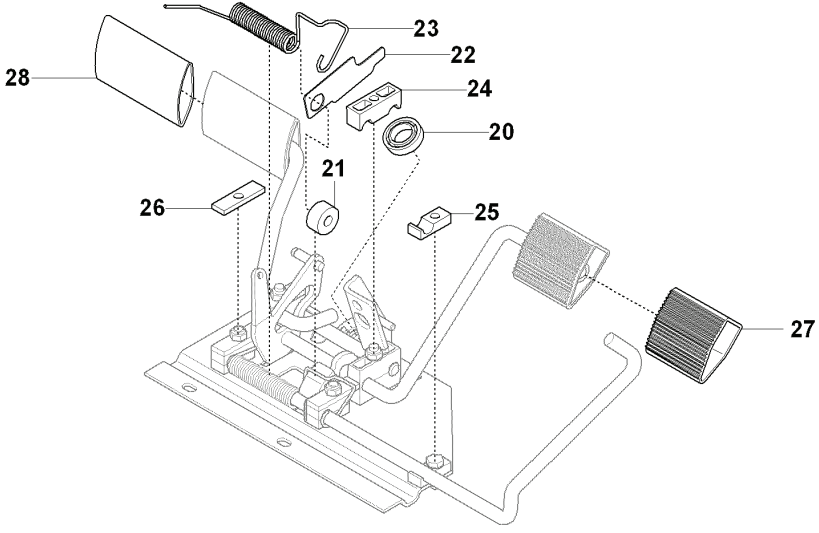

F 965 19 24-01 PF21
965 19 25-01 PF21 AWD
PEDAL SYSTEM

PEDALS