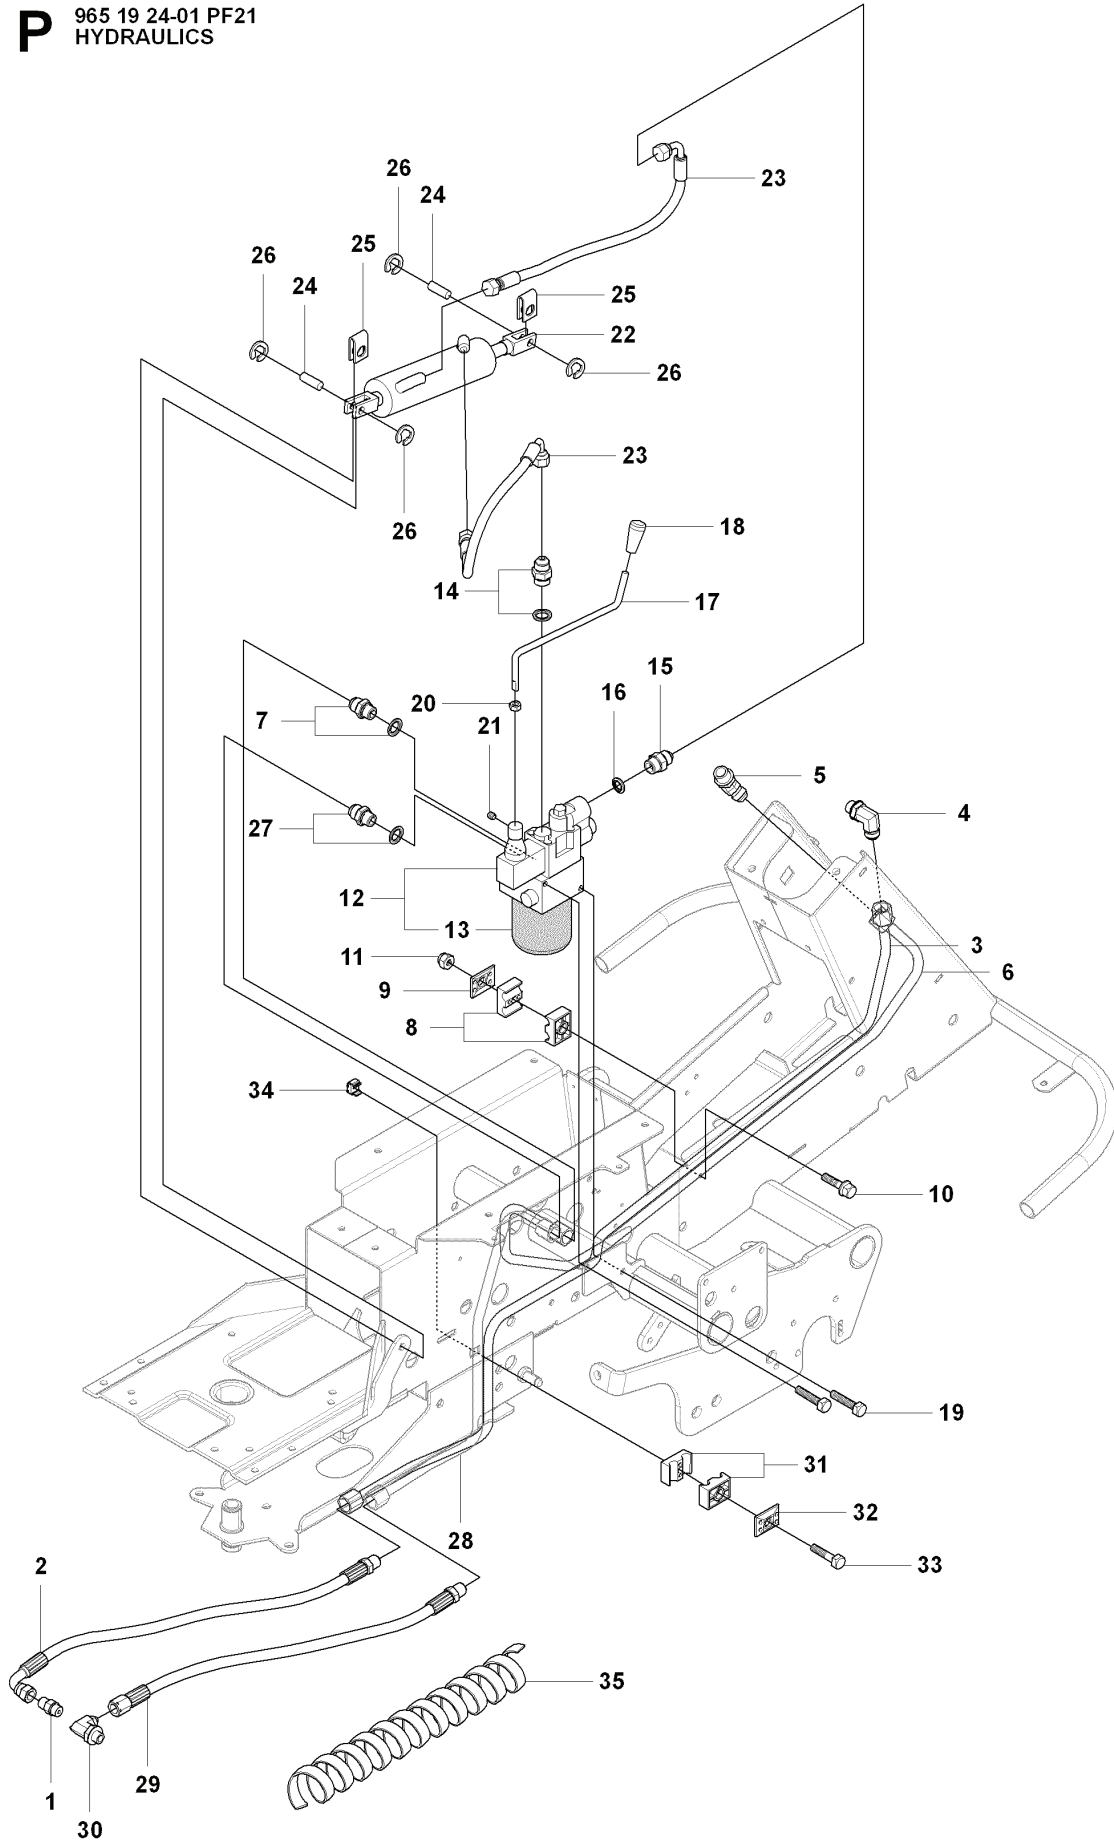

P 965 19 24-01 PF21
HYDRAULICS

REF.	PART NO.	DESCRIPTION	REMARK	QTY.	KIT
1	535426501	PIPE FITTING		1	
2	535450301	HYDRAULIC HOSE		1	
3	544834201	HYDRAULIC PIPE		1	
4	535437301	PIPE FITTING		1	
5	535426901	PIPE FITTING		1	
6	504209901	HYDRAULIC PIPE		1	
7	535426801	PIPE FITTING		1	
8	544373303	PIPE CLAMP		1	
9	535438501	COVER WASHER		1	
10	535475245	SCREW EHHFM		1	
11	732211601	LOCK NUT		1	
12	535427402	FILTERBLOCK ASSY		1	
13	535427502	FILTER		1	
14	535437001	PIPE FITTING		1	
15	535437101	PIPE FITTING		1	
16	535437201	WASHER		1	
17	505440001	LIFTING LEVER		1	
18	535438201	KNOB		1	
19	725244971	SCREW EHHM		2	
20	731231801	HEXAGON NUT		1	
21	728844305	SCREW IHSETM		1	
22	535427201	CYLINDER ASSY		1	
23	535427103	HYDRAULIC HOSE		2	
24	535437601	LOCKING PIN		2	
25	535456601	U-PLÁT		2	
26	735311200	CIRCLIP		4	
27	535426801	PIPE FITTING		1	
28	544834401	HYDRAULIC PIPE		1	
29	535450402	HYDRAULIC HOSE		1	
30	535426601	PIPE FITTING		1	
31	544373303	PIPE CLAMP		1	
32	535438501	COVER WASHER		1	
33	535475245	SCREW EHHFM		1	
34	544811702	CAGE NUT		1	
35	544026601	HOSE GUARD		1