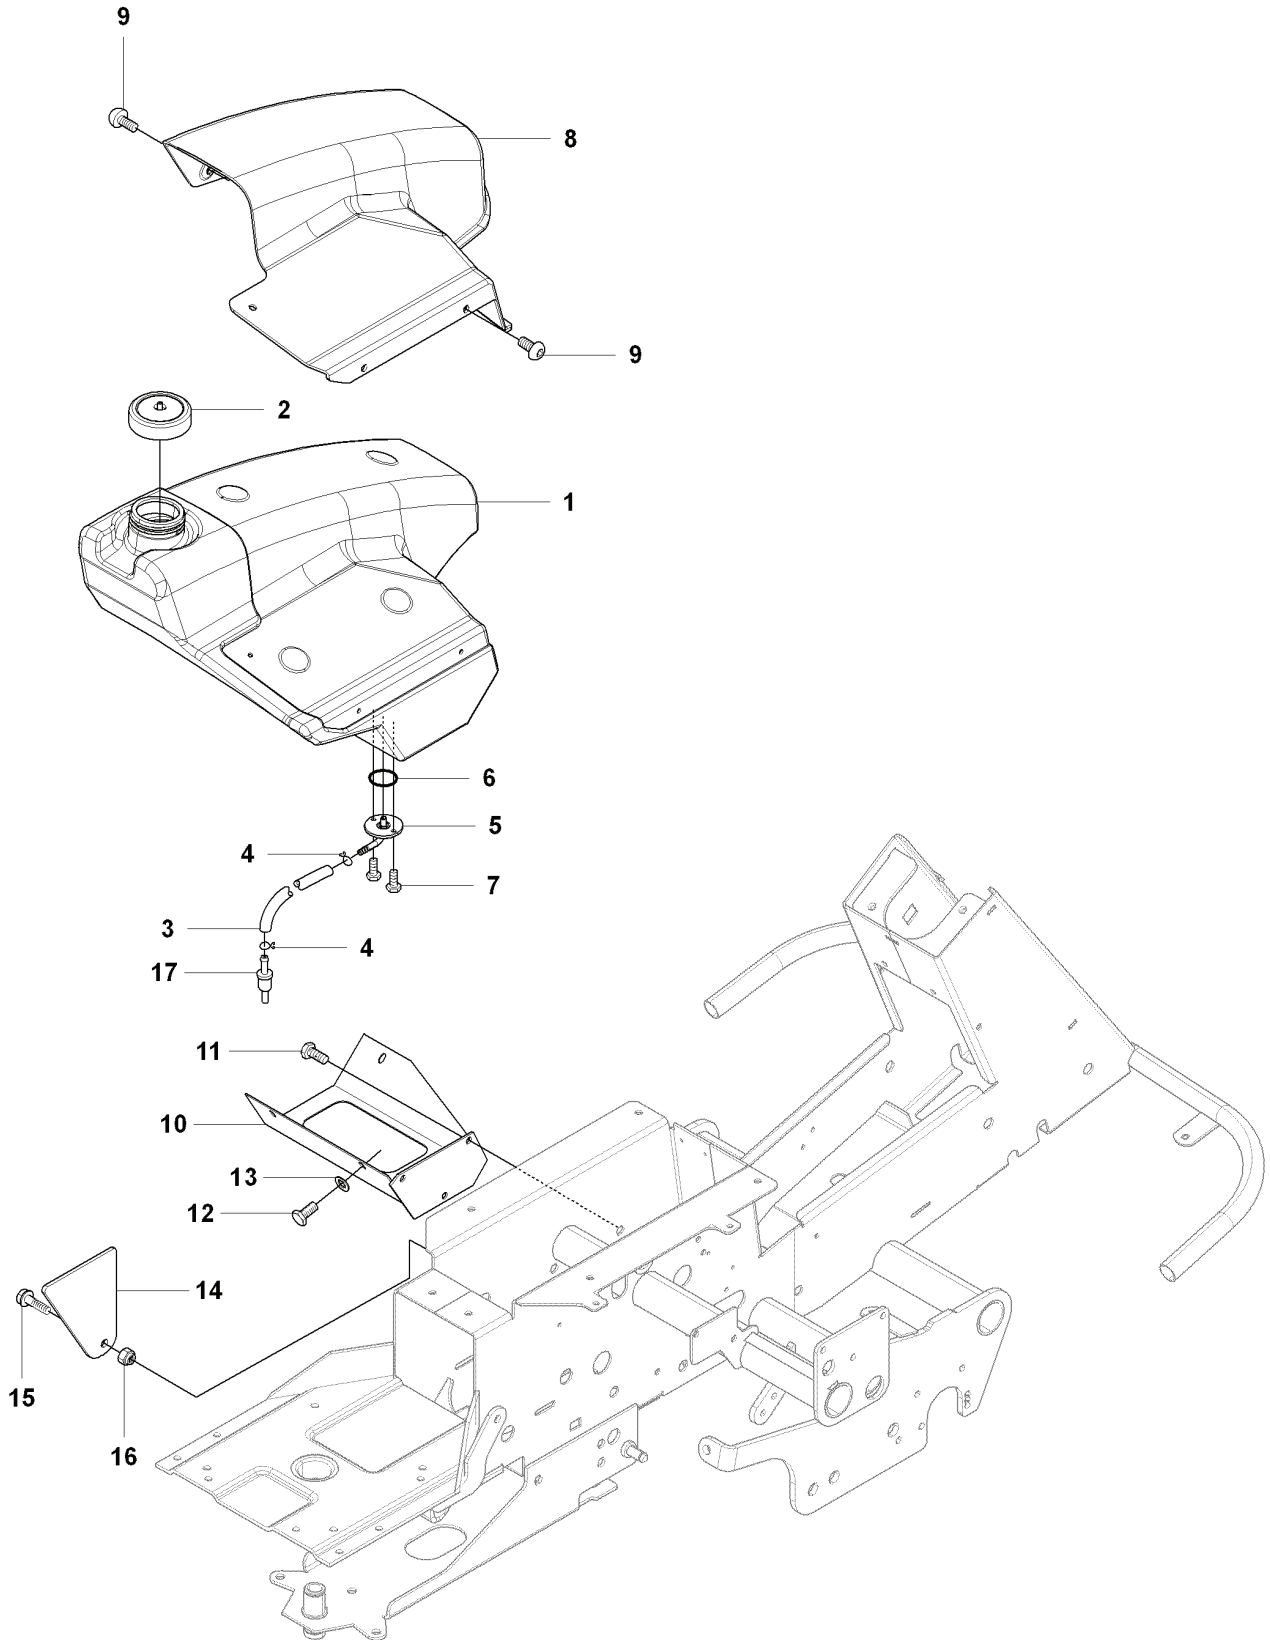

REF.	PART NO.	DESCRIPTION	REMARK	QTY.	KIT
1	535441101	BATTERY MAT		1	
2	506788801	BATTERY		1	
3	506836802	BELT		1	
4	504639201	COVER		1	
5	544439801	RELAY		1	
6	725236461	SCREW EHHFT		1	
7	501007501	CLIP		1	
8	722782209	BLIND RIVET		1	
9	544926101	CABLE		1	
10	544928601	CABLE		1	
11	544967602	CABLE		1	
12	725237071	SCREW EHHM		2	
13	731231601	HEXAGON NUT		2	
14	506899801	NUT		3	
15	501002501	WIRING		1	
16	501002401	WIRING		1	
17	544849801	WIRING		1	
18	504639401	THERMOSTAT ASSY		1	
19	722782902	BLIND RIVET		2	
20	535446701	HOUSING		1	
21	535446801	LAMP		2	
22	535415619	SCREW		2	
23	506892001	SPEED NUT		2	
24	544440701	RIVET		2	
25	544415501	SWITCH		1	
26	544415701	BRACKET		1	
27	535469101	SWITCH		1	
28	535457001	PLATE SPRING		1	
29	544440701	RIVET		2	
30	722783902	BLIND RIVET		2	
31	725232551	SCREW		1	
32	731231401	HEXAGON NUT		1	
33	535474901	KEY SWITCH		1	
34	535475001	WASHER		1	
35	535476001	IGNITION KEY		1	
36	504851701	KEY SWITCH		1	
37	535409201	HOUR METER		1	
38	722782502	RIVET		2	
39	535462301	SWITCH		2	
40	535462401	SHIELDING MEDIUM		2	
41	535474801	POWER SOCKET		1	
42	506565601	SÄTESBRYTARE KPL		1	
43	503218816	SCREW IHSCT		2	
44	504629301	FAN		1	

B 965 19 24-01 PF21
965 19 25-01 PF21 AWD
FUEL SYSTEM