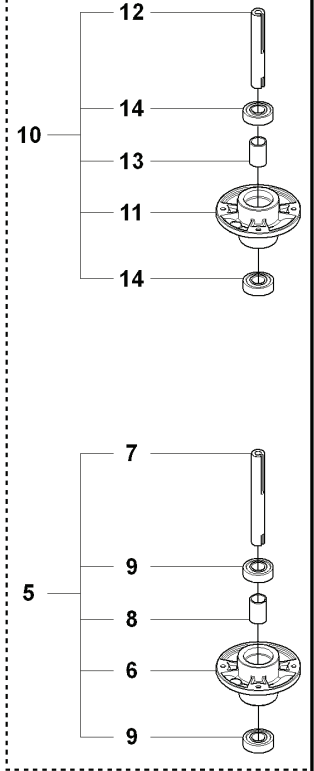

REF.	PART NO.	DESCRIPTION	REMARK	QTY.	KIT
1	502300004	CUTTING DECK		1	

V2 502 30 00-03 CT112
MOWER DECK

CombiT 112

74

REF.	PART NO.	DESCRIPTION	REMARK	QTY.	KIT
1	504569901	DECK SHELL ASSY		1	
2	506916201	NUT		3	
3	544449301	PLUG		1	
4	506570104	SCREW EHHFM		3	
5	535503501	MANDREL		1	
6	535503401	BEARING HOUSING		1	
7	535428701	SHAFT		1	
8	535428801	SPACER		1	
9	738220519	BALL BEARING		2	
10	535503502	MANDREL		2	
11	535503401	BEARING HOUSING		1	
12	535428702	SHAFT		1	
13	535428801	SPACER		1	
14	738220519	BALL BEARING		2	
15	535423801	SCREW RSQM		12	
16	734116401	WASHER		12	
17	732211801	LOCK NUT		12	
18	535429001	PULLEY		4	
19	506533501	PARALLEL KEY		7	
20	535428801	SPACER		1	
21	535429201	WASHER		3	
22	725254251	SCREW EHHM		3	
23	535504201	ADAPTER		3	
24	504187810	BLADE		3	
25	506792302	KNIFE PLATE		3	
26	725254251	SCREW EHHM		3	
27	506540701	BELT TENSIONER ASSY		1	
28	506519501	SPÄNNARM KPL.		1	
29	506532701	PULLEY		1	
30	734116441	WASHER		1	
31	506558302	SCREW EHHFT		1	
32	506918702	WASHER		1	
33	725245171	SCREW EHHM		1	
34	732211801	LOCK NUT		1	
35	506533101	SPRING		1	
36	589531901	BELT		1	
37	544096201	BELT COVER		1	
38	506982601	SCREW		2	
39	506559701	WASHER		2	
72	506789701	LABEL		1	
73	544238112	LABEL		1	
74	506929001	LABEL		1	