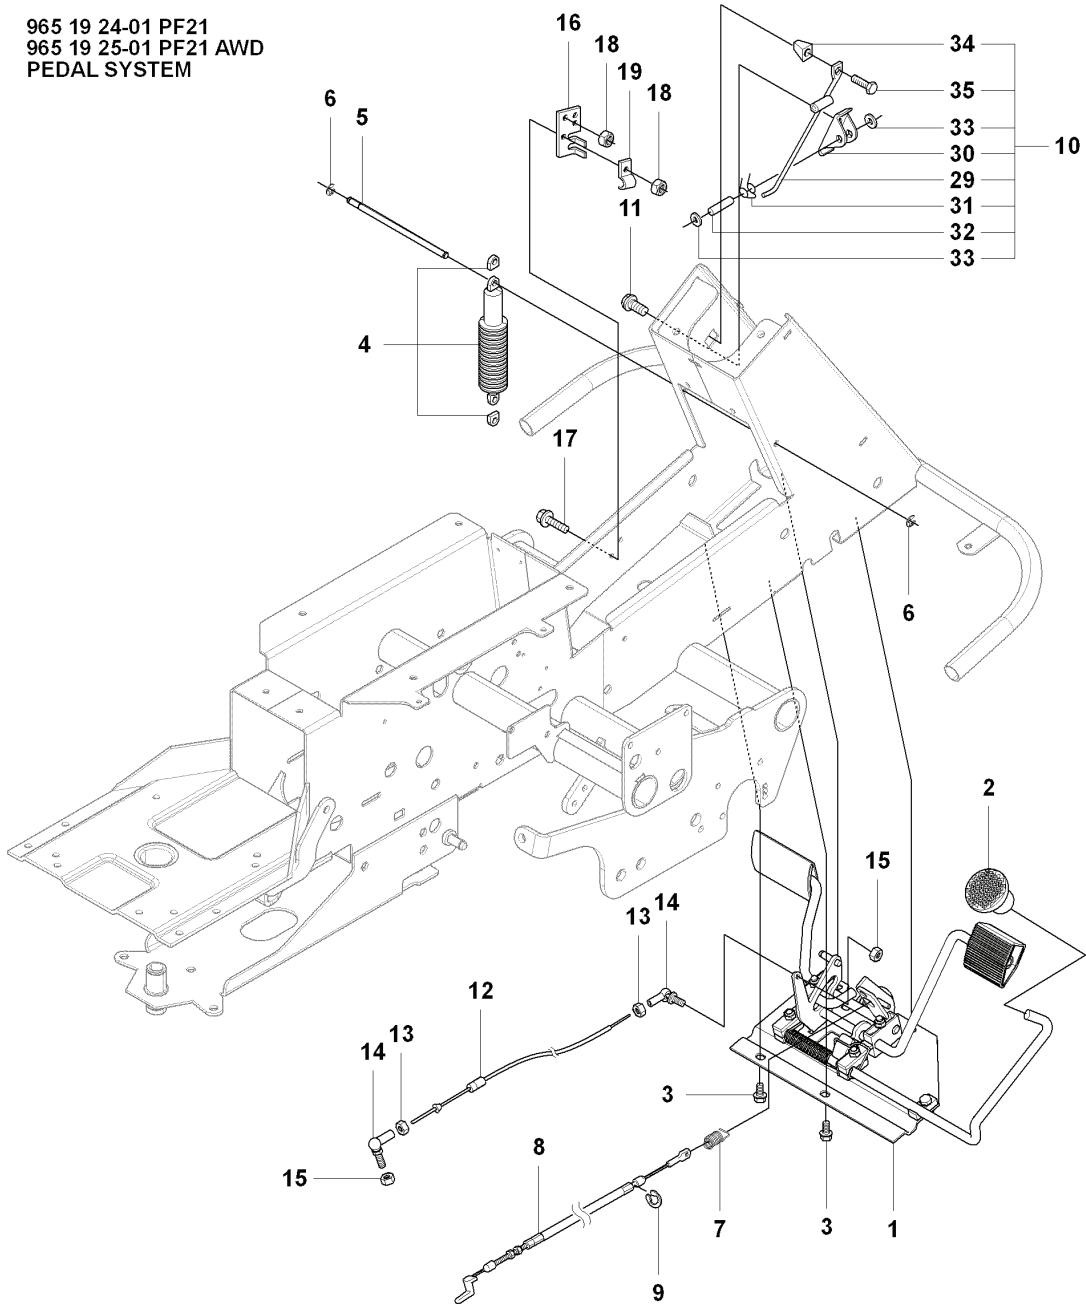

F 965 19 24-01 PF21
965 19 25-01 PF21 AWD
PEDAL SYSTEM

PEDALS