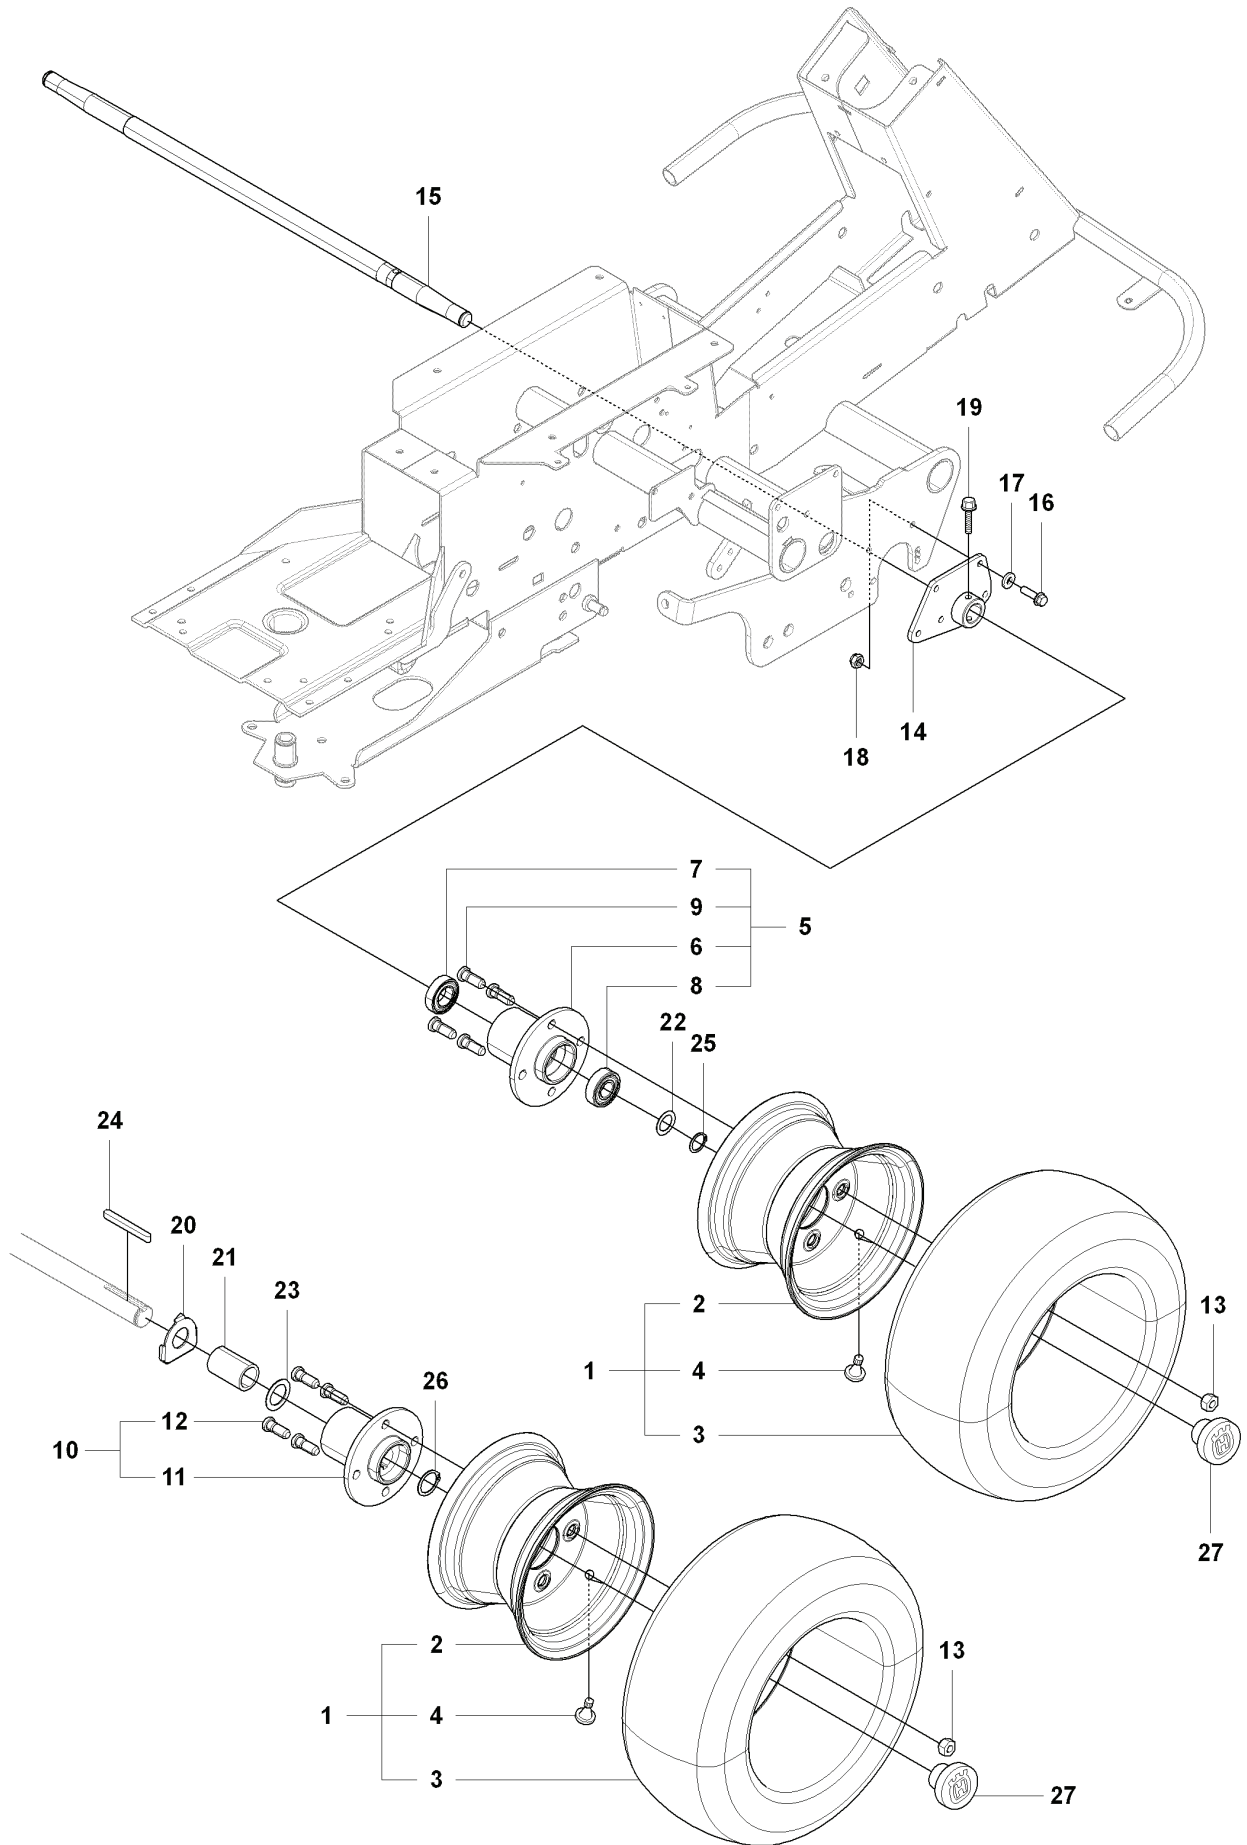

REF.	PART NO.	DESCRIPTION	REMARK	QTY.	KIT
1	504630002	WHEEL ASSY		4	
2	506867801	RIM		1	
3	535467901	TIRE		1	
4	506574301	VALVE ASSY		1	
5	506864601	HUB ASSY		4	
6	506890001	HUB		1	
7	506890201	BOLT		4	
8	506865001	WHEEL NUT		16	
9	505512401	WASHER STEEL		3	
10	506800908	SLEEVE		2	
11	506504806	WASHER		5	
12	506555901	WEDGE		4	
13	735312600	CIRCLIP		4	
14	506864801	PROTECTIVE COVER		4	

J 965 19 24-01 PF21
WHEEL ASSY