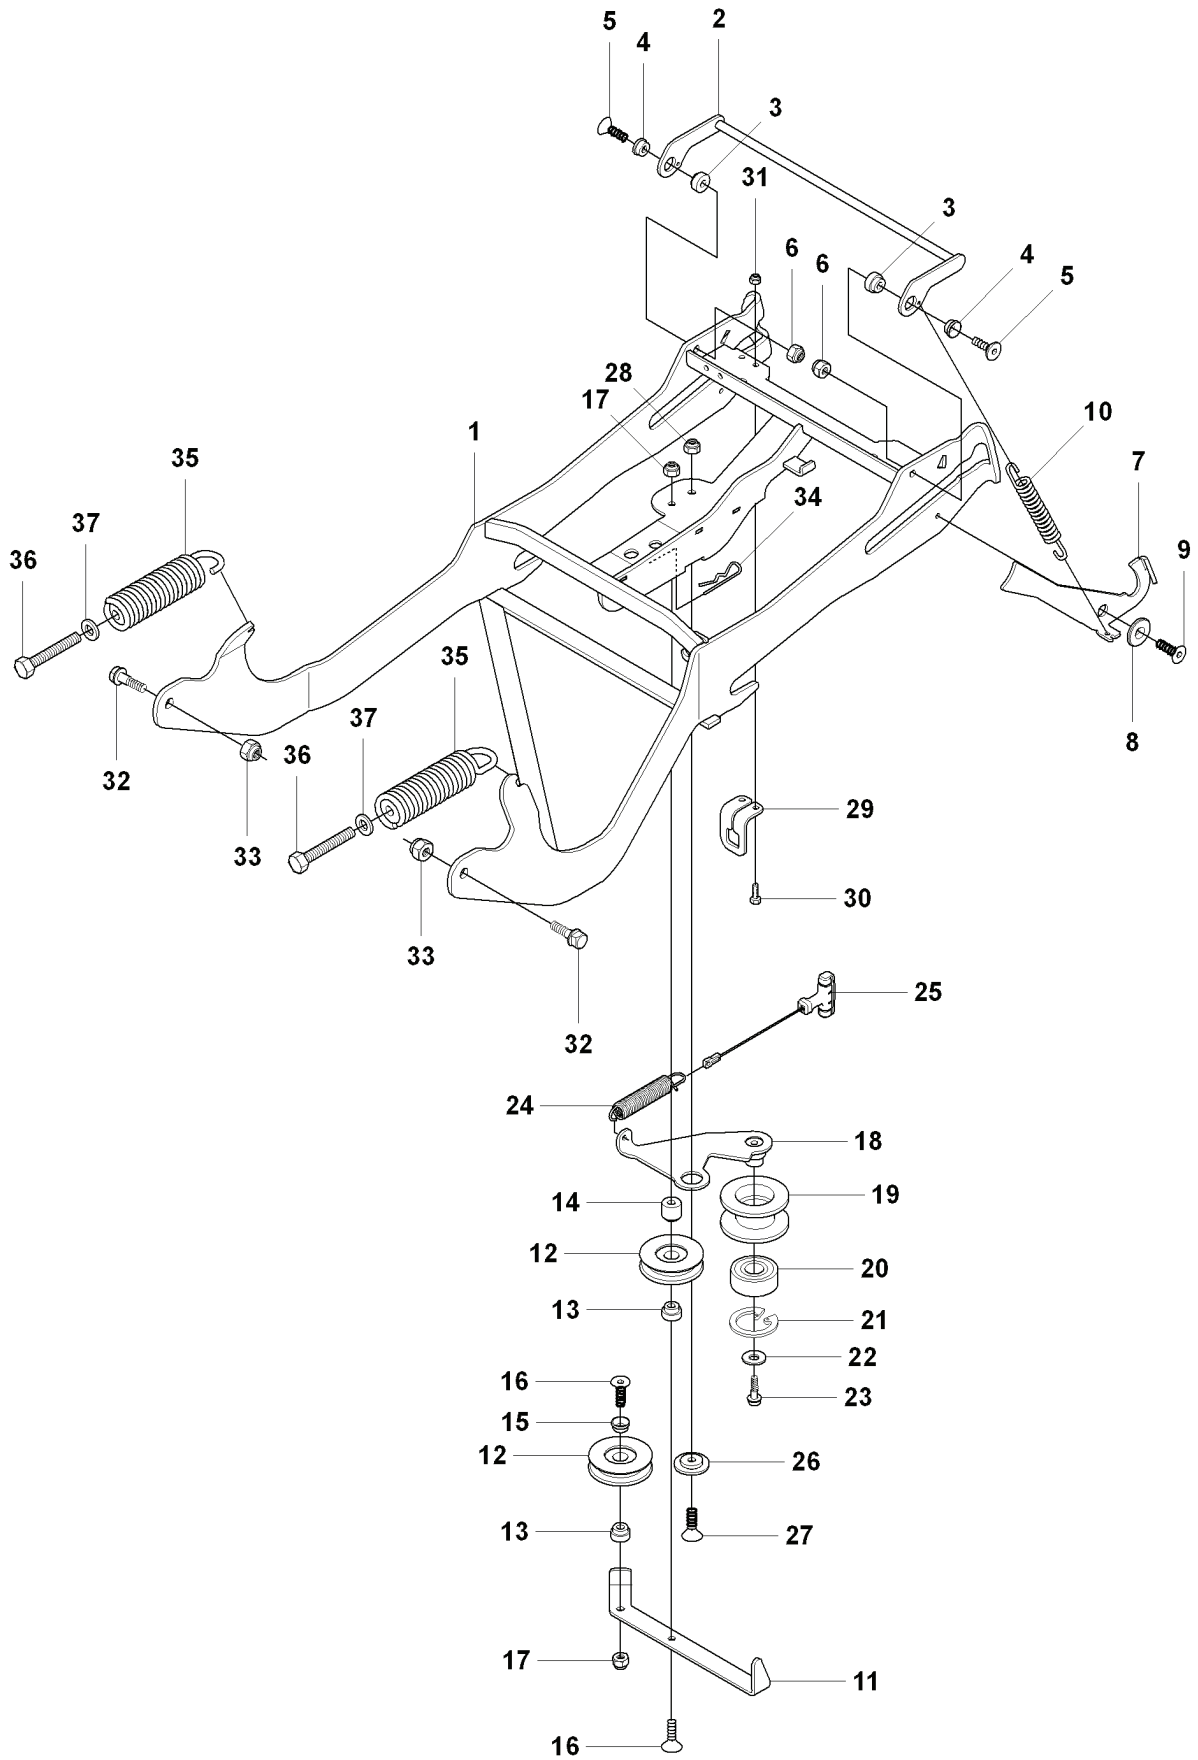

16

17

18

REF.	PART NO.	DESCRIPTION	REMARK	QTY.	KIT
1	535462801	CONTROL LABEL		1	
2	506893301	DECAL		1	
3	506893401	DECAL		1	
4	506893501	DECAL		1	
5	544211401	LABEL		2	
6	544833501	LABEL		2	
7	506968301	DECAL		1	
8	506944801	LABEL		1	
9	535413101	LABEL		1	
10	535432002	DECAL		1	
11	506584501	LABEL		1	
12	505514502	LABEL		1	
13	505514402	LABEL		1	
14	505516601	LABEL		1	
15	505516701	LABEL		2	
16	544391102	LABEL		1	
17	544391101	LABEL		2	
18	535458702	LABEL		1	

REF.	PART NO.	DESCRIPTION	REMARK	QTY.	KIT
1	502637901	EQUIPMENT FRAME		1	
2	504557801	HOOK		1	
3	544003401	BUSHING		2	
4	506993302	SLEEVE		2	
5	725645901	SCREW IHCSFM		2	
6	732211801	LOCK NUT		2	
7	504558001	LEVER		1	
8	506918701	WASHER		1	
9	725644901	SCREW IHCSFM		1	
10	506535603	DRAW SPRING		1	
11	504812801	BELT GUIDE		1	
12	544004601	PULLEY ASSY		2	
13	544003401	BUSHING		2	
14	544003402	BUSHING		1	
15	506993302	SLEEVE		1	
16	725246251	SCREW EHHM		2	
17	732211801	LOCK NUT		2	
18	504621901	BELT TENSIONER		1	
19	506928901	PULLEY		1	
20	738210404	BALL BEARING		1	
21	735313810	CIRCLIP		1	
22	734116441	WASHER		1	
23	506558302	SCREW EHHFT		1	
24	504622401	SPRING		1	
25	504622101	HANDLE ASSY		1	
26	505451701	WASHER		1	
27	725645301	SCREW IHCSFM		1	
28	732211801	LOCK NUT		1	
29	504621701	GUIDE		1	
30	725236871	SCREW EHHM		2	
31	732211601	LOCK NUT		2	
32	506895801	COLLAR SCREW		2	
33	732252201	HEXAGON LOCKING NUT		2	
34	506966601	HAIR PIN COTTER		1	
35	505420901	SPRING		2	
36	725251571	SCREW EHHM		2	
37	734117201	WASHER		2	