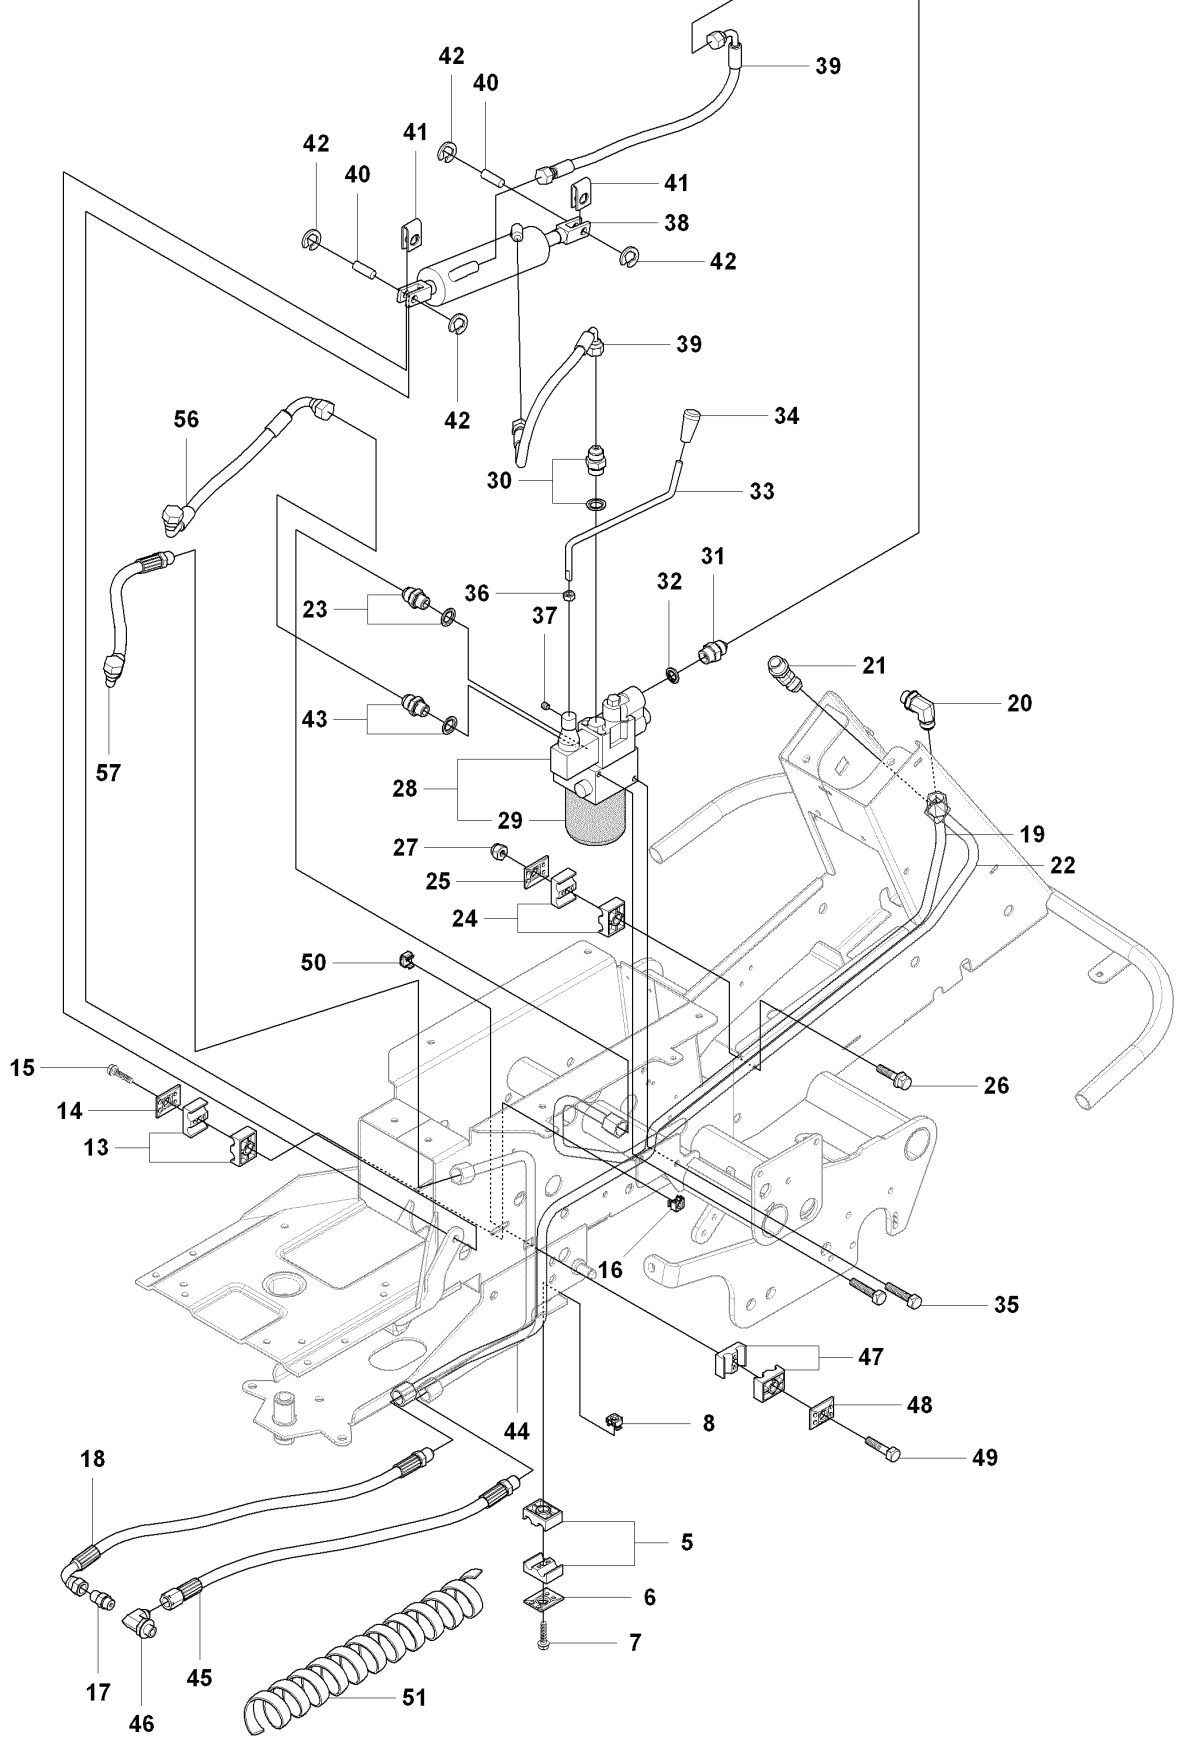

REF.	PART NO.	DESCRIPTION	REMARK	QTY.	KIT
1	535425201	FUEL TANK		1	
2	506673301	TANK CAP ASSY		1	
3	506946705	FUEL HOSE		1	
4	535469701	HOSE BRACE		2	
5	506891801	CONNECTION		1	
6	740481202	O-RING		1	
7	535415619	SCREW		2	
8	535432701	DESIGN COVER TANK		1	
9	535425801	SCREW IHANM		5	
10	535438601	BRACKET		1	
11	725245171	SCREW EHHM		3	
12	725236651	HEXAGONAL SCREW M6X12		3	
13	734115601	WASHER		3	
14	535438801	TANK SUPPORT		1	
15	725249571	SCREW EHHM		1	
16	732212001	LOCK NUT		1	
17	506791001	FUEL FILTER		1	

Q2 965 19 25-01 PF21 AWD
HYDRAULICS