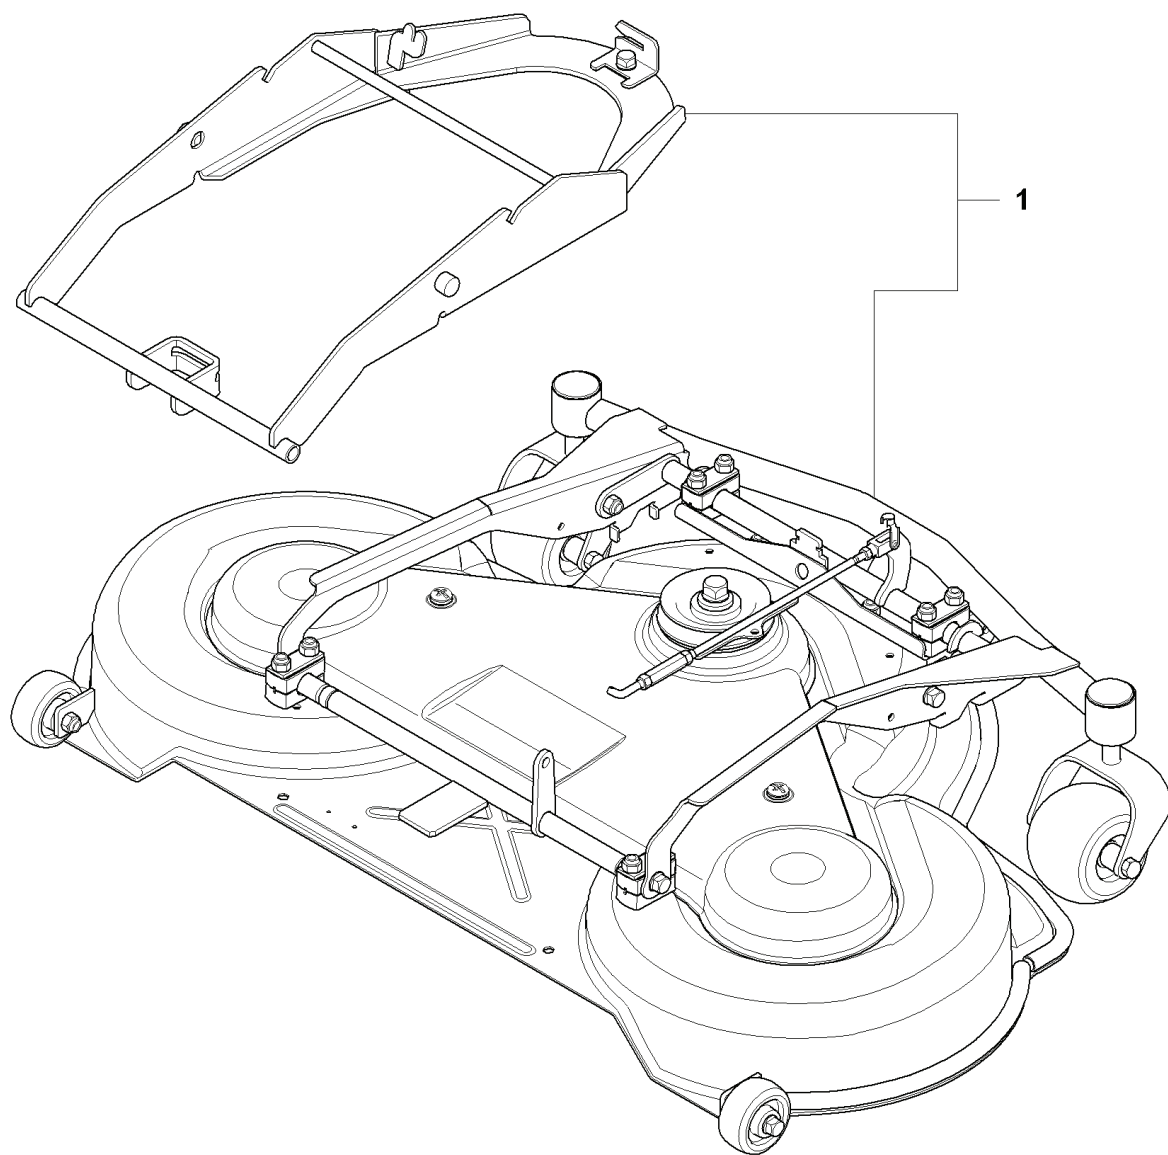

U 965 19 24-01 PF21
965 19 25-01 PF21 AWD
965 19 74-01 MOWER DECK, CT122