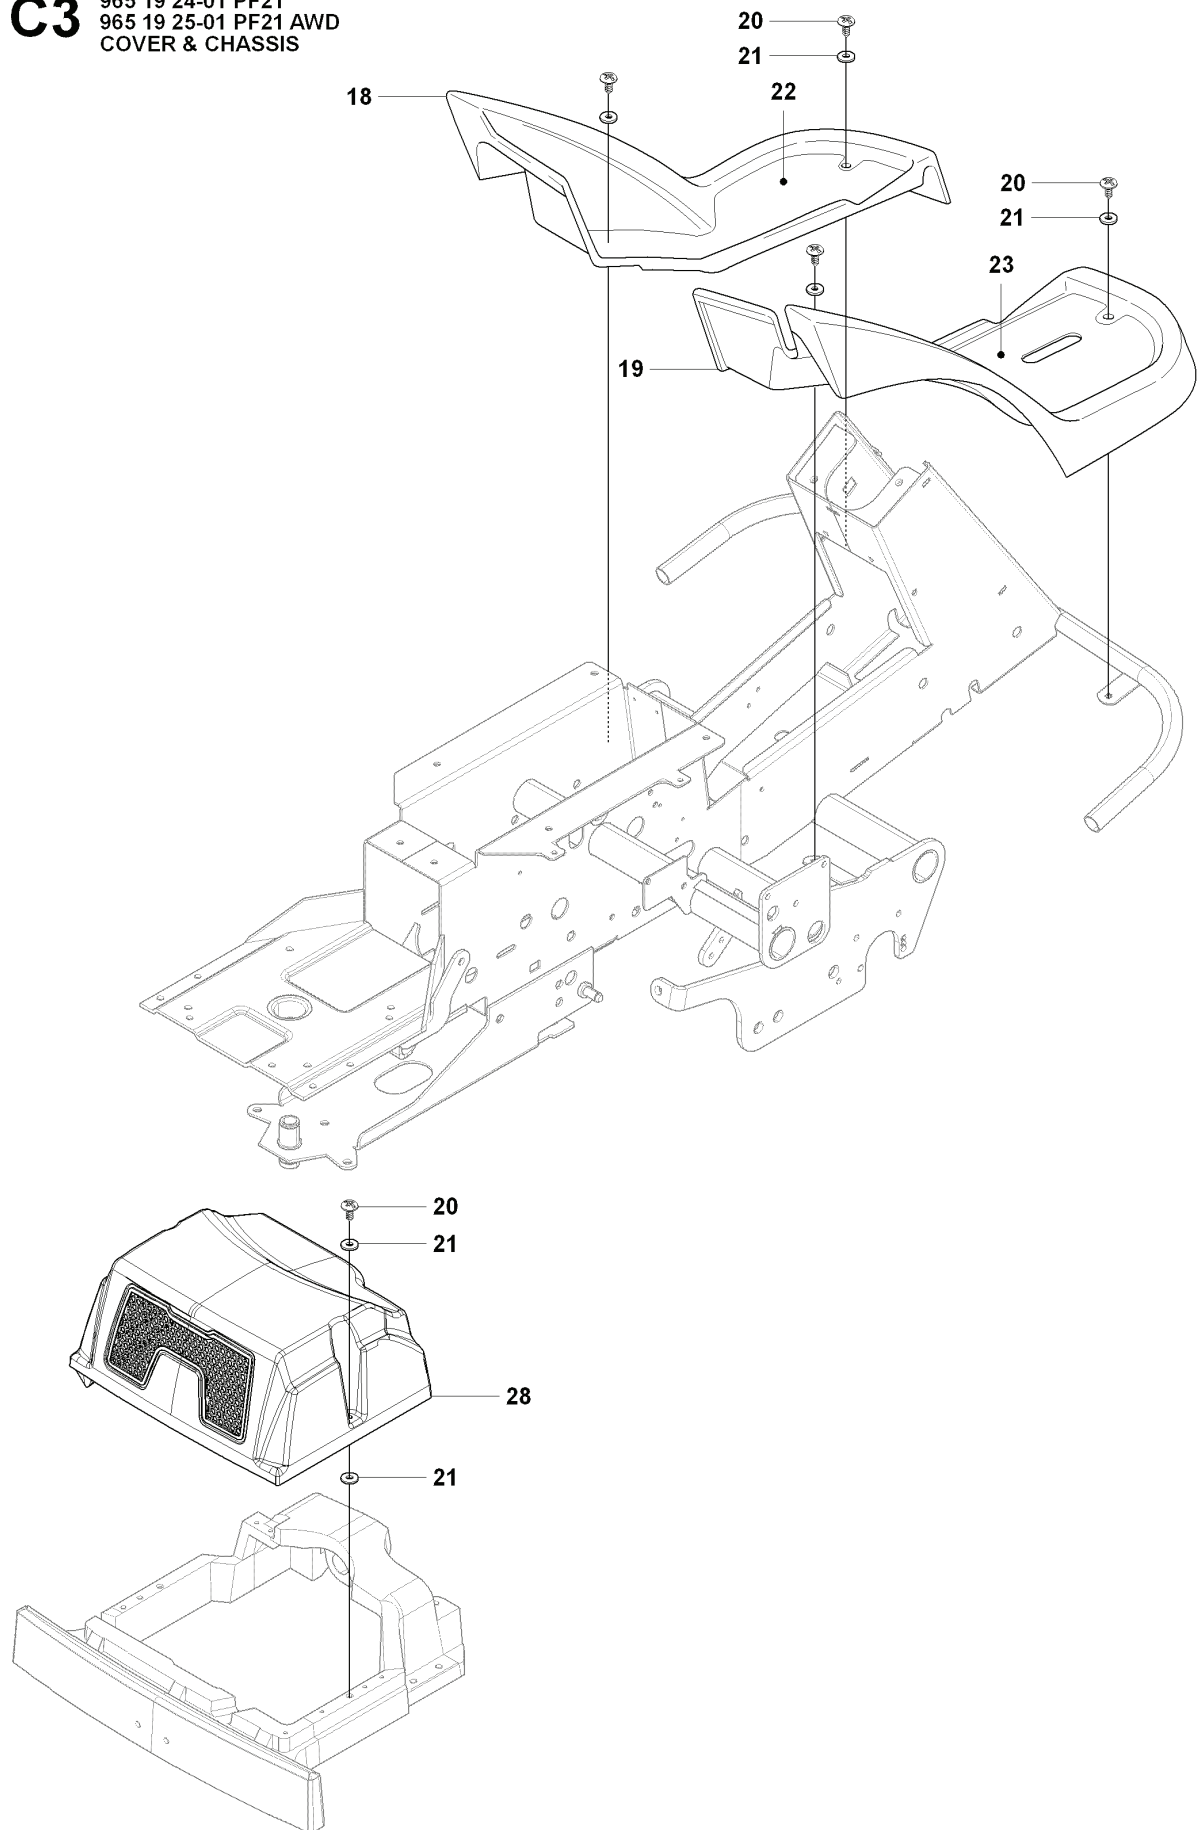

REF.	PART NO.	DESCRIPTION	REMARK	QTY.	KIT
1	535458501	SEAT ASSY		1	
2	535458601	ARM REST KIT		1	
3	535414975	BRACKET		1	
3	535414976	BRACKET		1	
4	535414977	SCREW		6	
5	535414978	SPACER		4	
6	535414979	SCREW		2	
7	535414980	NUT		2	
8	535414981	ARMSTÖD		2	
9	732211801	LOCK NUT		4	
10	506565601	SÄTESBRYTARE KPL		1	
11	503218816	SCREW IHSCCT		2	

C3 965 19 24-01 PF21
965 19 25-01 PF21 AWD
COVER & CHASSIS