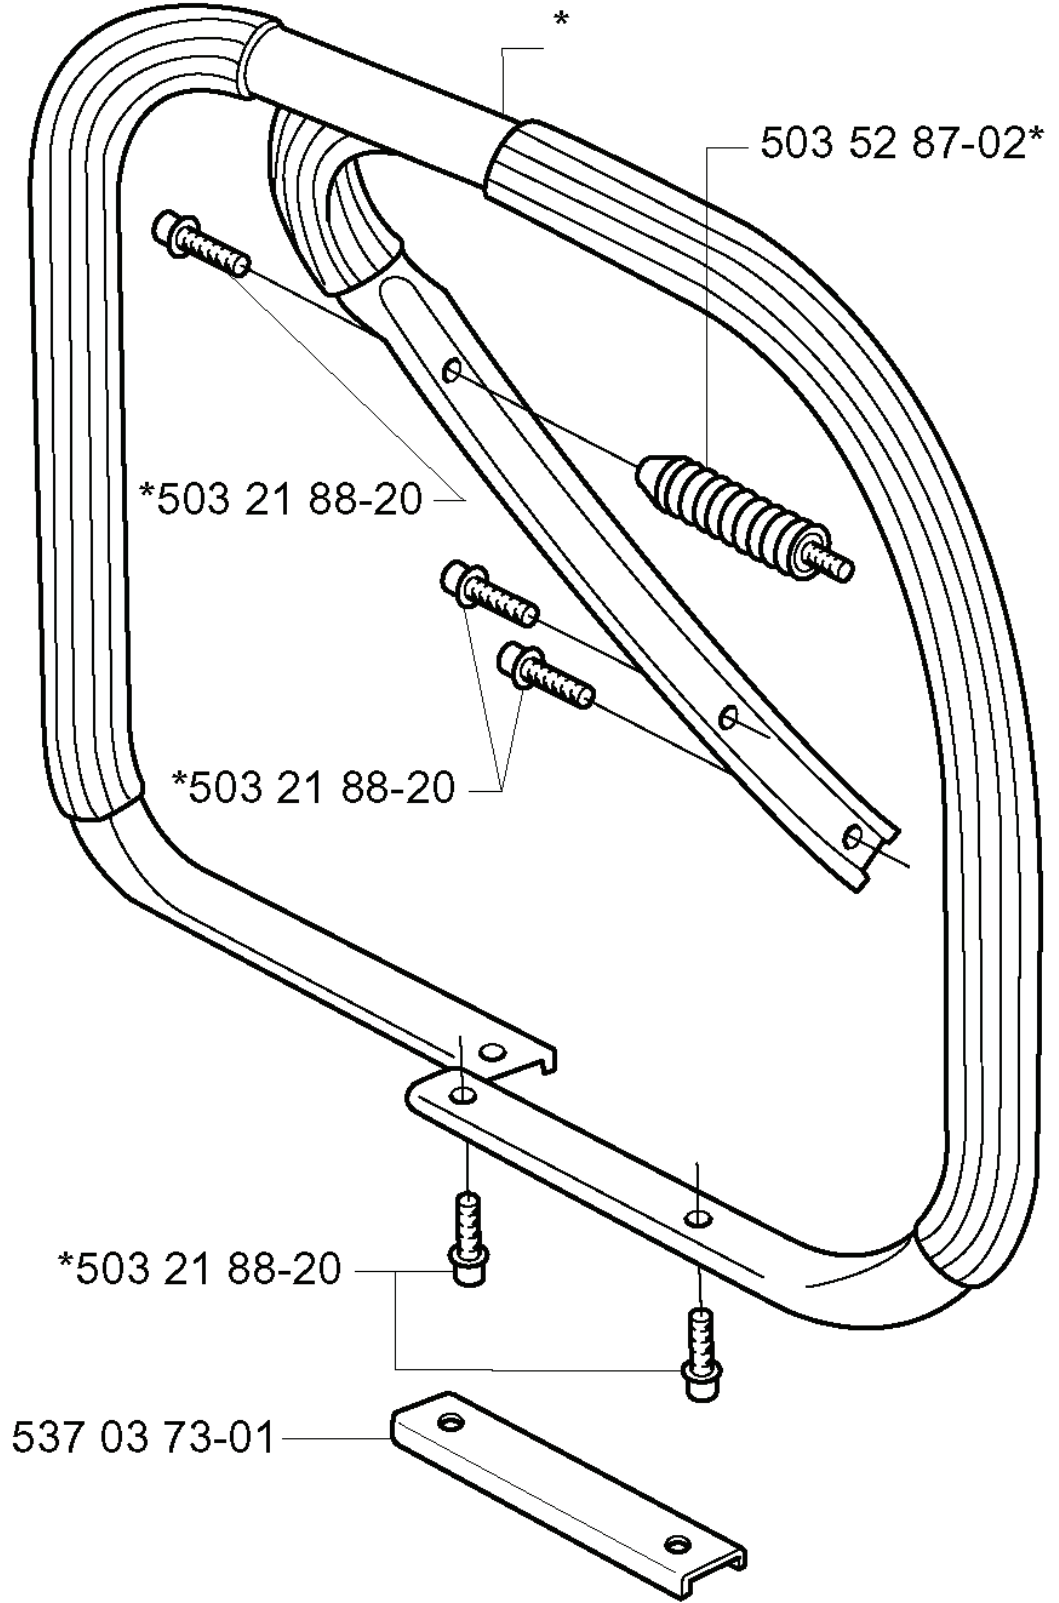

L

*compl 503 98 67-71
*compl 503 98 67-02 (G)