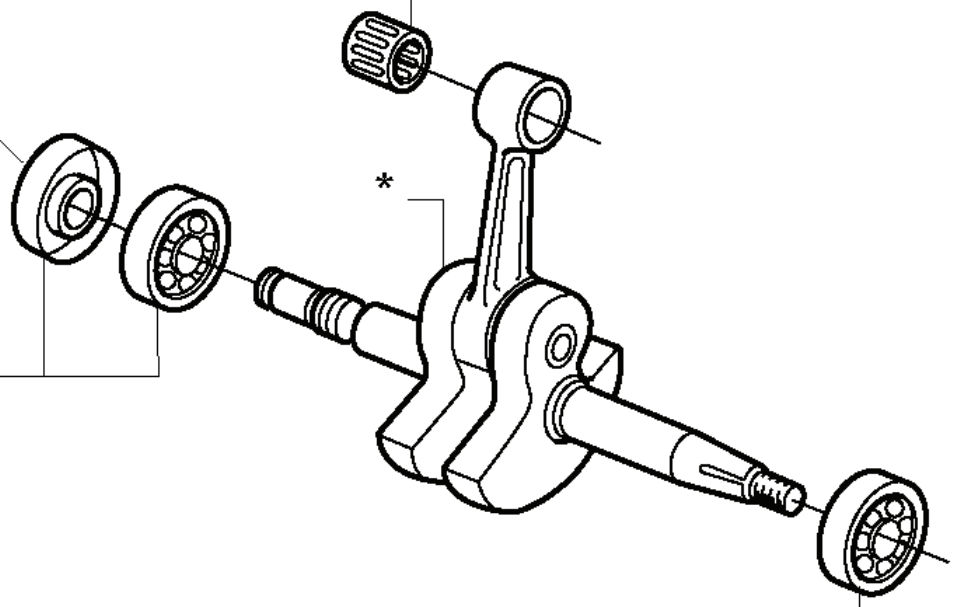

M

REF.	PART NO.	DESCRIPTION	REMARK	QTY.	KIT
5037182-01	503718201	SWITCH		1	
5037182-02	503718202	SWITCH	G	1	
5014854-02	501485402	SPARK PLUG CAP		1	
5032002-20	503200220	SCREW IHSCFM		2	
5039624-05	503962405	ELECTRONIC MODULE		1	
5370516-06	537051606	FLYWHEEL ASSY	G	1	
5370516-05	537051605	FLYWHEEL ASSY		1	
5018199-01	501819901	SCREW		2	
5370155-01	537015501	STARTER PAWL		2	
5032300-42	503230042	WASHER		2	
5016735-01	501673501	SPRING		2	
5014300-01	501430001	CABLE GROMMET	G	1	
5370718-02	537071802	STATOR ASSY	G	1	
5032128-10	503212810	SCREW CCRPANT		1	
5038976-01	503897601	CABLE		1	
5036261-02	503626102	CABLE		1	
5370405-01	537040501	CABLE	G	1	
5032188-20	503218820	SCREW IHSCCT		5	
7255291-56	725529156	SCREW IHSCM	G	3	
5030852-01	503085201	WASHER		1	
5032210-11	503221011	HEXAGON NUT		1	
5370653-01	537065301	FOIL ELEMENT		1	
5370632-01	537063201	RETAINER		1	
5371333-01	537133301	THERMOSTAT ASSY		1	
5036845-03	503684503	ANTIVIBRATION ELEMENT		1	
5039866-72	503986672	FRONT HANDLE ASSY	G	1	
5370406-01	537040601	CABLE	G	1	
5016293-08	501629308	HANDLE INSERT	G	2	
5370526-01	537052601	SPACER	G	1	
5032129-06	503212906	SCREW CCRPANT	G	2	
7243224-05	724322405	SCREW CRCSFM	G	2	
5017951-02	501795102	COVER WASHER	G	2	

REF.	PART NO.	DESCRIPTION	REMARK	QTY.	KIT
5039866-71	503986671	FRONT HANDLE ASSY		1	
5032188-20	503218820	SCREW IHSCT		1	
5035287-02	503528702	INSULATOR		1	

E

***compl 503 99 34-72**

503 26 14-01

501 81 74-01*

***503 25 12-01**

*

***738 22 03-25**

REF.	PART NO.	DESCRIPTION	REMARK	QTY.	KIT
503 99 34-72	503993472	CRANKSHAFT		1	
503 26 14-01	503261401	SEALING		1	
503 25 12-01	503251201	BALL BEARING		1	
738 22 03-25	738220325	BALL BEARING		1	
501 81 74-01	501817401	NEEDLE BEARING		1	