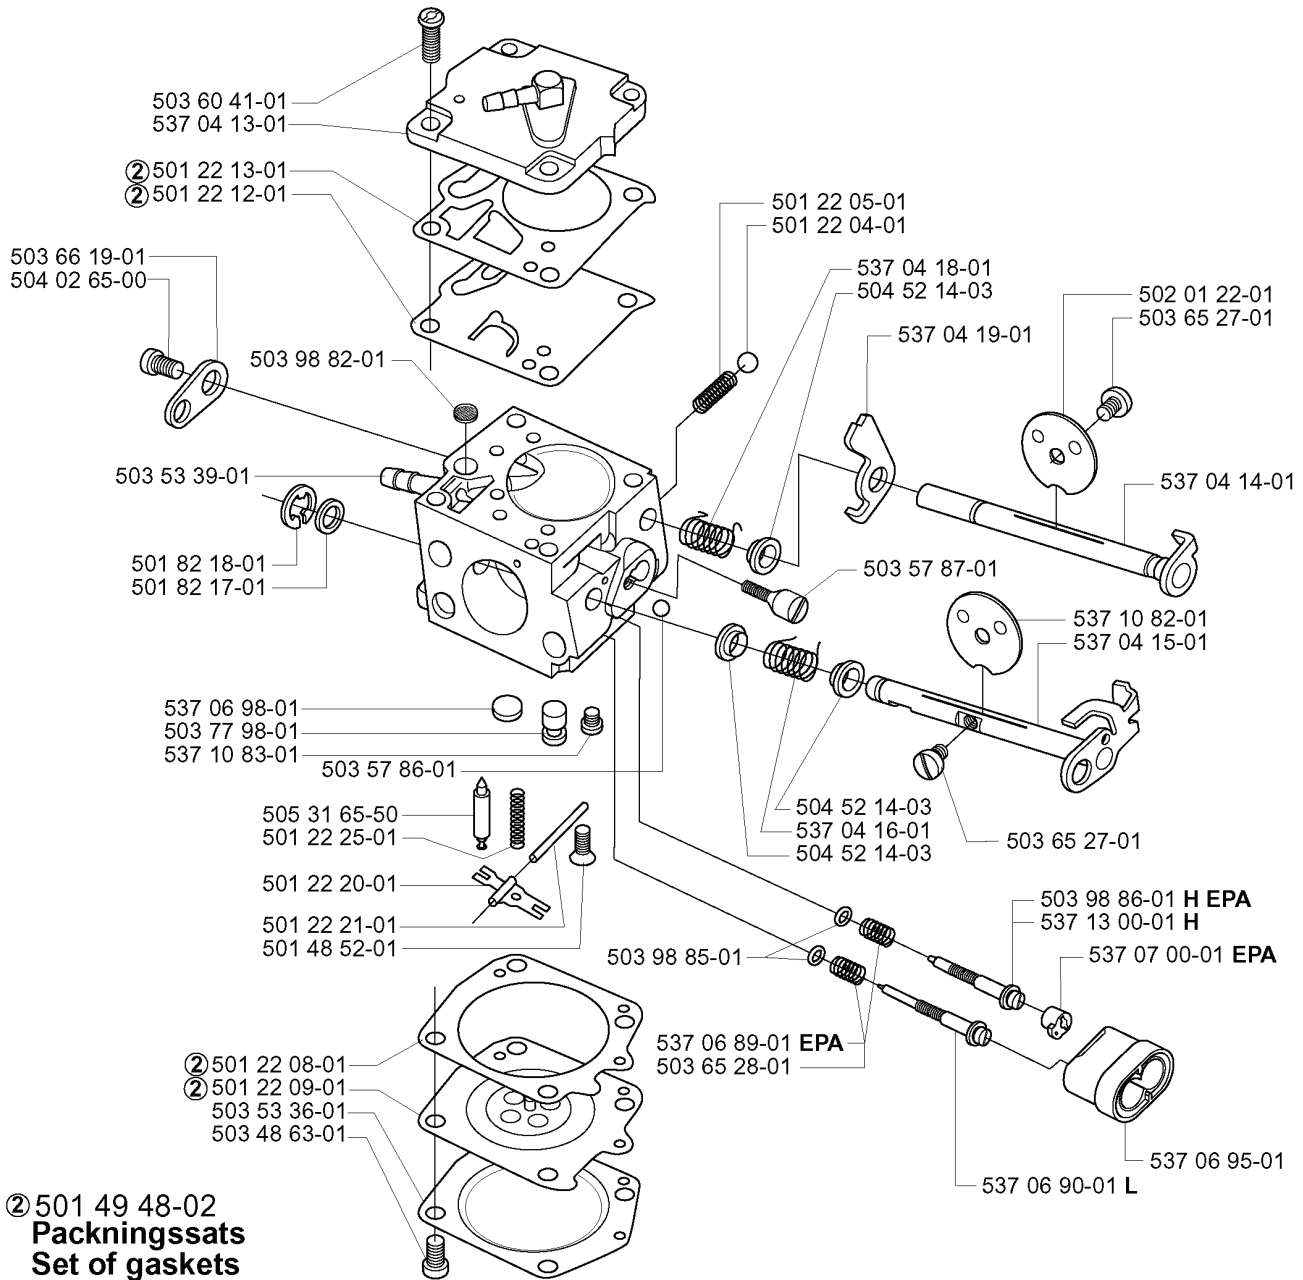

P compl 503 28 04-13
compl 503 28 04-11 EPA

Tilotson HS 299A Tilotson HS 296A EPA