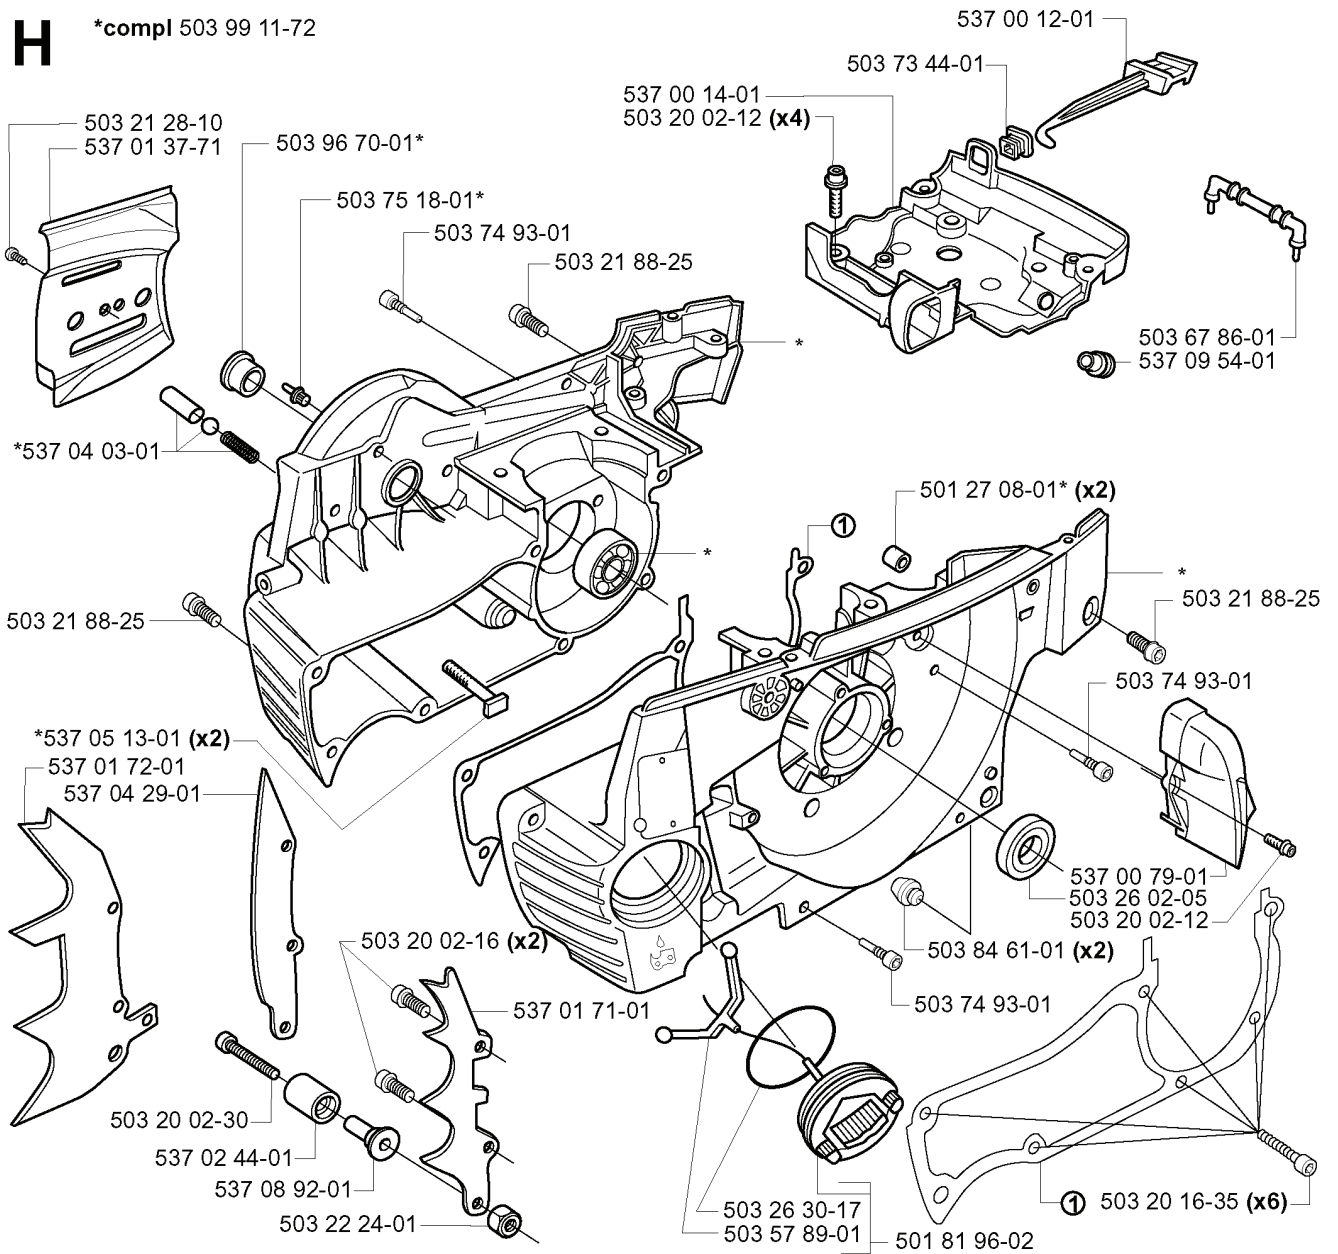

H

*compl 503 99 11-72