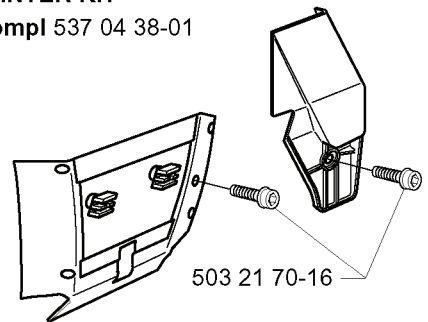

WINTER KIT
compl 537 04 38-01