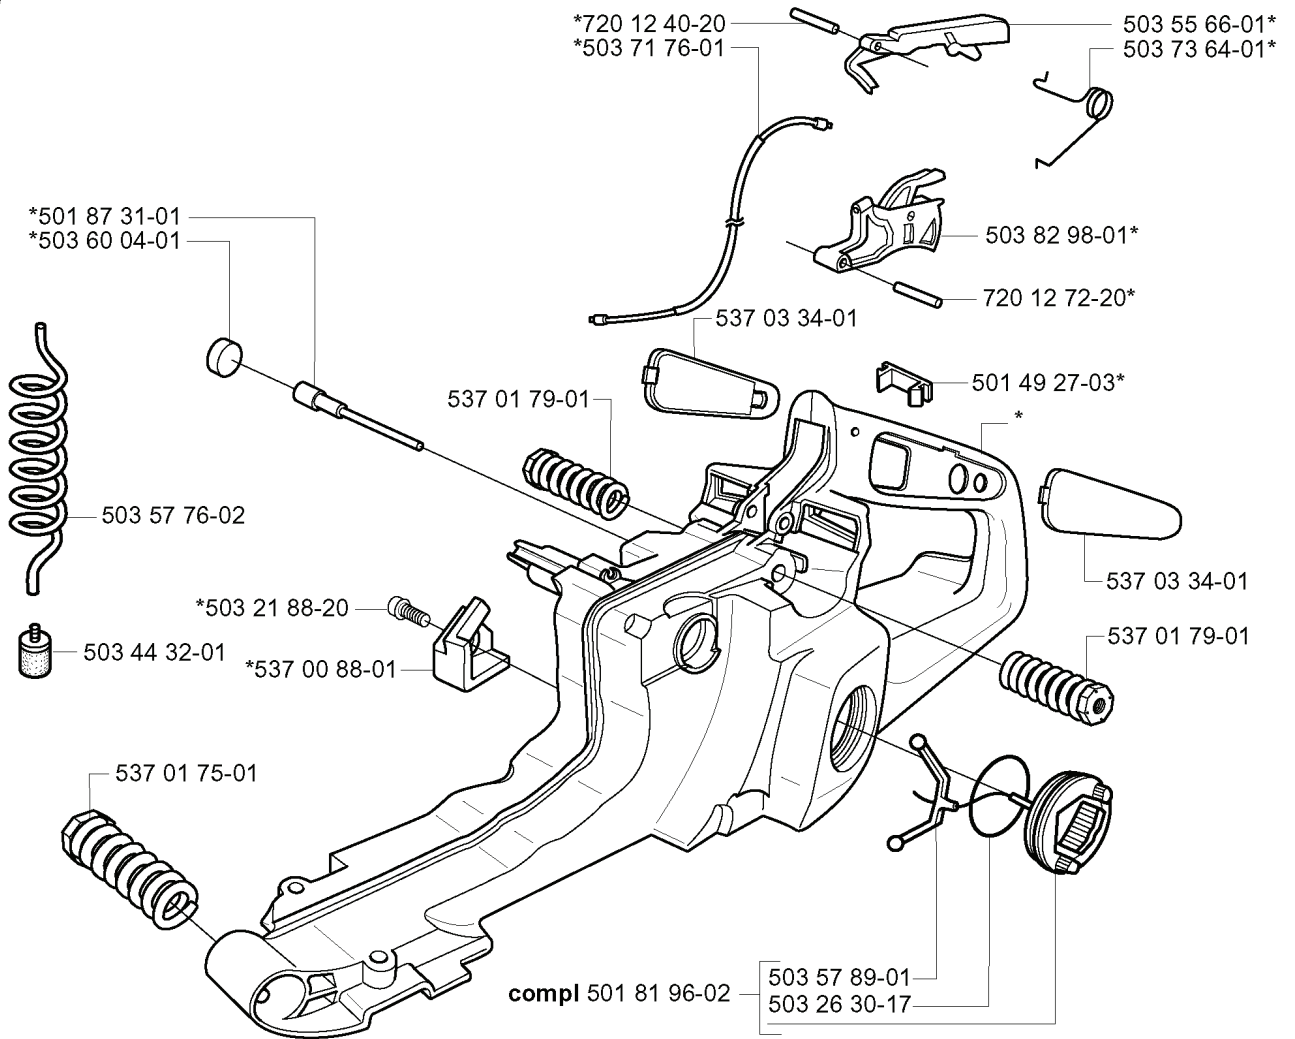

385 XP EPA, 20011300001-20034000000

SPARE PARTS LIST

J

***compl 537 00 03-71**

REF.	PART NO.	DESCRIPTION	REMARK	QTY.	KIT
5370003-71	537000371	FUEL TANK		1	
5018731-01	501873101	TANK VENT ASSY		1	
5036004-01	503600401	FILTER PLUG		1	
5035776-02	503577602	FUEL HOSE		1	
5032188-20	503218820	SCREW IHSCT		1	
5034432-01	503443201	FUEL FILTER		1	
5370175-01	537017501	INSULATOR		1	
5370088-01	537008801	COVER		1	
5018196-02	501819602	TANK CAP ASSY		1	
5032630-17	503263017	O-RING		1	
5035789-01	503578901	HOLDER		1	
5370179-01	537017901	INSULATOR		1	
5370334-01	537033401	HANDLE INSERT		1	
5014927-03	501492703	COVER		1	
7201272-20	720127220	PARALLEL PIN		1	
5038298-01	503829801	TRIGGER		1	
5037176-01	503717601	THROTTLE CABLE ASSY		1	
7201240-20	720124020	PARALLEL PIN		1	
5037364-01	503736401	SPRING		1	
5035566-01	503556601	THROTTLE LOCKOUT		1	

REF.	PART NO.	DESCRIPTION	REMARK	QTY.	KIT
537 00 38-71	537003871	STARTER ASSY		1	
503 21 06-16	503210616	SCREW IHSCT		1	
503 23 43-02	503234302	WASHER		1	
503 85 96-01	503859601	STARTER PULLEY		1	
503 78 72-01	503787201	RECOIL SPRING		1	
537 00 39-71	537003971	STARTER HOUSING		1	
537 04 04-02	537040402	LABEL	XPG	1	
537 04 04-01	537040401	LABEL	XP	1	
503 20 34-19	503203419	SCREW CCRPANMO		4	
501 63 06-01	501630601	SLEEVE		1	
537 08 67-01	537086701	BUSHING		1	
503 43 29-01	503432901	STARTER ROPE		1	
503 54 39-01	503543901	STARTER HANDLE		1	
537 00 13-01	537001301	AIR CONDUCTOR		1	

D *compl 537 16 97-71

REF.	PART NO.	DESCRIPTION	REMARK	QTY.	KIT
537 16 97-71	537169771	CYLINDER ASSY		1	
725 53 33-55	725533355	SCREW IHSCM		4	
503 71 53-01	503715301	DECOMPRESSION VALVE		1	
537 08 62-01	537086201	HEAT DEFLECTOR		1	
503 77 59-01	503775901	GASKET		1	
503 28 90-37	503289037	PISTON RING		2	
737 44 13-00	737441300	CIRCLIP		2	
537 16 98-71	537169871	PISTON ASSY		1	
501 81 74-01	501817401	NEEDLE BEARING		1	
537 00 57-01	537005701	GASKET		1	
503 23 51-08	503235108	SPARK PLUG	RCJ 7Y	1	