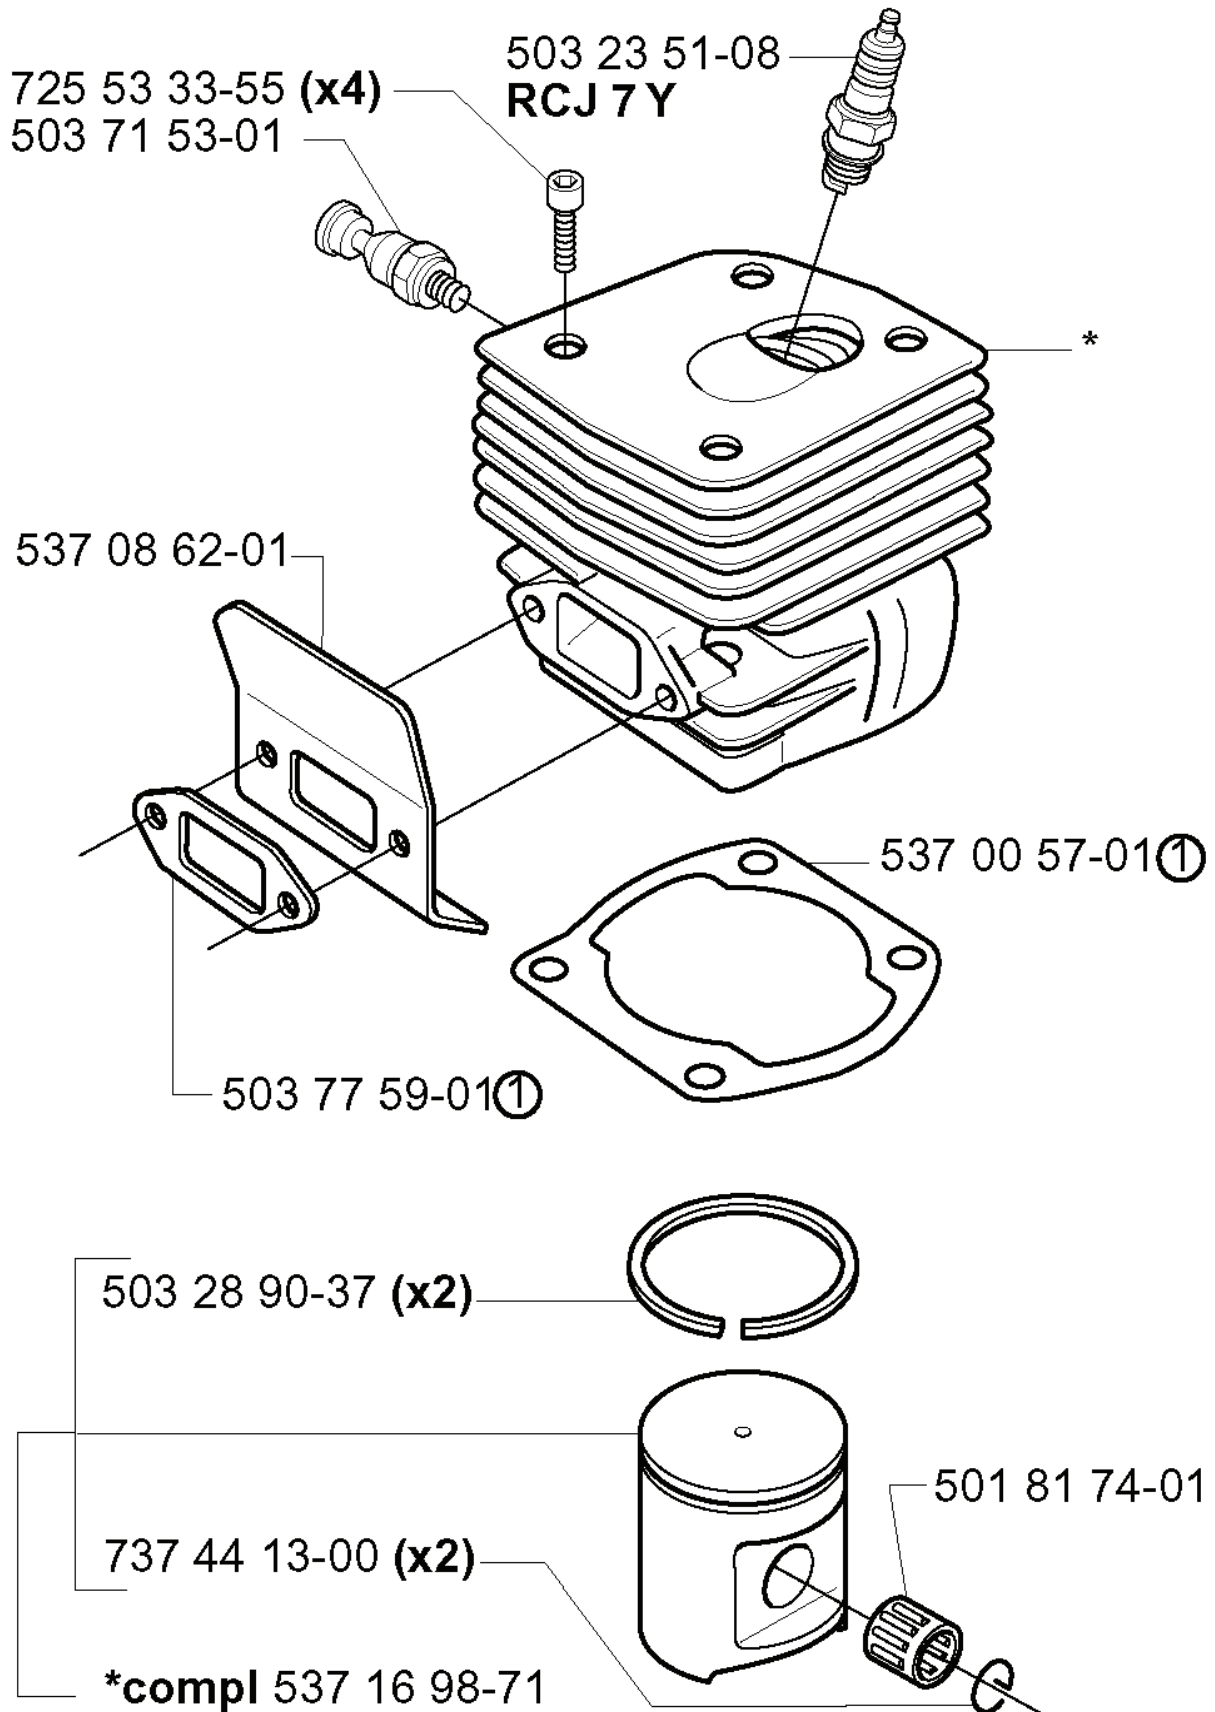

385 XP EPA, 20011300001-20034000000

SPARE PARTS LIST

J

***compl 537 00 03-71**

REF.	PART NO.	DESCRIPTION	REMARK	QTY.	KIT
5370003-71	537000371	FUEL TANK		1	
5018731-01	501873101	TANK VENT ASSY		1	
5036004-01	503600401	FILTER PLUG		1	
5035776-02	503577602	FUEL HOSE		1	
5032188-20	503218820	SCREW IHSCT		1	
5034432-01	503443201	FUEL FILTER		1	
5370175-01	537017501	INSULATOR		1	
5370088-01	537008801	COVER		1	
5018196-02	501819602	TANK CAP ASSY		1	
5032630-17	503263017	O-RING		1	
5035789-01	503578901	HOLDER		1	
5370179-01	537017901	INSULATOR		1	
5370334-01	537033401	HANDLE INSERT		1	
5014927-03	501492703	COVER		1	
7201272-20	720127220	PARALLEL PIN		1	
5038298-01	503829801	TRIGGER		1	
5037176-01	503717601	THROTTLE CABLE ASSY		1	
7201240-20	720124020	PARALLEL PIN		1	
5037364-01	503736401	SPRING		1	
5035566-01	503556601	THROTTLE LOCKOUT		1	

REF.	PART NO.	DESCRIPTION	REMARK	QTY.	KIT
537 00 38-71	537003871	STARTER ASSY		1	
503 21 06-16	503210616	SCREW IHSCT		1	
503 23 43-02	503234302	WASHER		1	
503 85 96-01	503859601	STARTER PULLEY		1	
503 78 72-01	503787201	RECOIL SPRING		1	
537 00 39-71	537003971	STARTER HOUSING		1	
537 04 04-02	537040402	LABEL	XPG	1	
537 04 04-01	537040401	LABEL	XP	1	
503 20 34-19	503203419	SCREW CCRPANMO		4	
501 63 06-01	501630601	SLEEVE		1	
537 08 67-01	537086701	BUSHING		1	
503 43 29-01	503432901	STARTER ROPE		1	
503 54 39-01	503543901	STARTER HANDLE		1	
537 00 13-01	537001301	AIR CONDUCTOR		1	

D *compl 537 16 97-71

REF.	PART NO.	DESCRIPTION	REMARK	QTY.	KIT
537 16 97-71	537169771	CYLINDER ASSY		1	
725 53 33-55	725533355	SCREW IHSCM		4	
503 71 53-01	503715301	DECOMPRESSION VALVE		1	
537 08 62-01	537086201	HEAT DEFLECTOR		1	
503 77 59-01	503775901	GASKET		1	
503 28 90-37	503289037	PISTON RING		2	
737 44 13-00	737441300	CIRCLIP		2	
537 16 98-71	537169871	PISTON ASSY		1	
501 81 74-01	501817401	NEEDLE BEARING		1	
537 00 57-01	537005701	GASKET		1	
503 23 51-08	503235108	SPARK PLUG	RCJ 7Y	1	