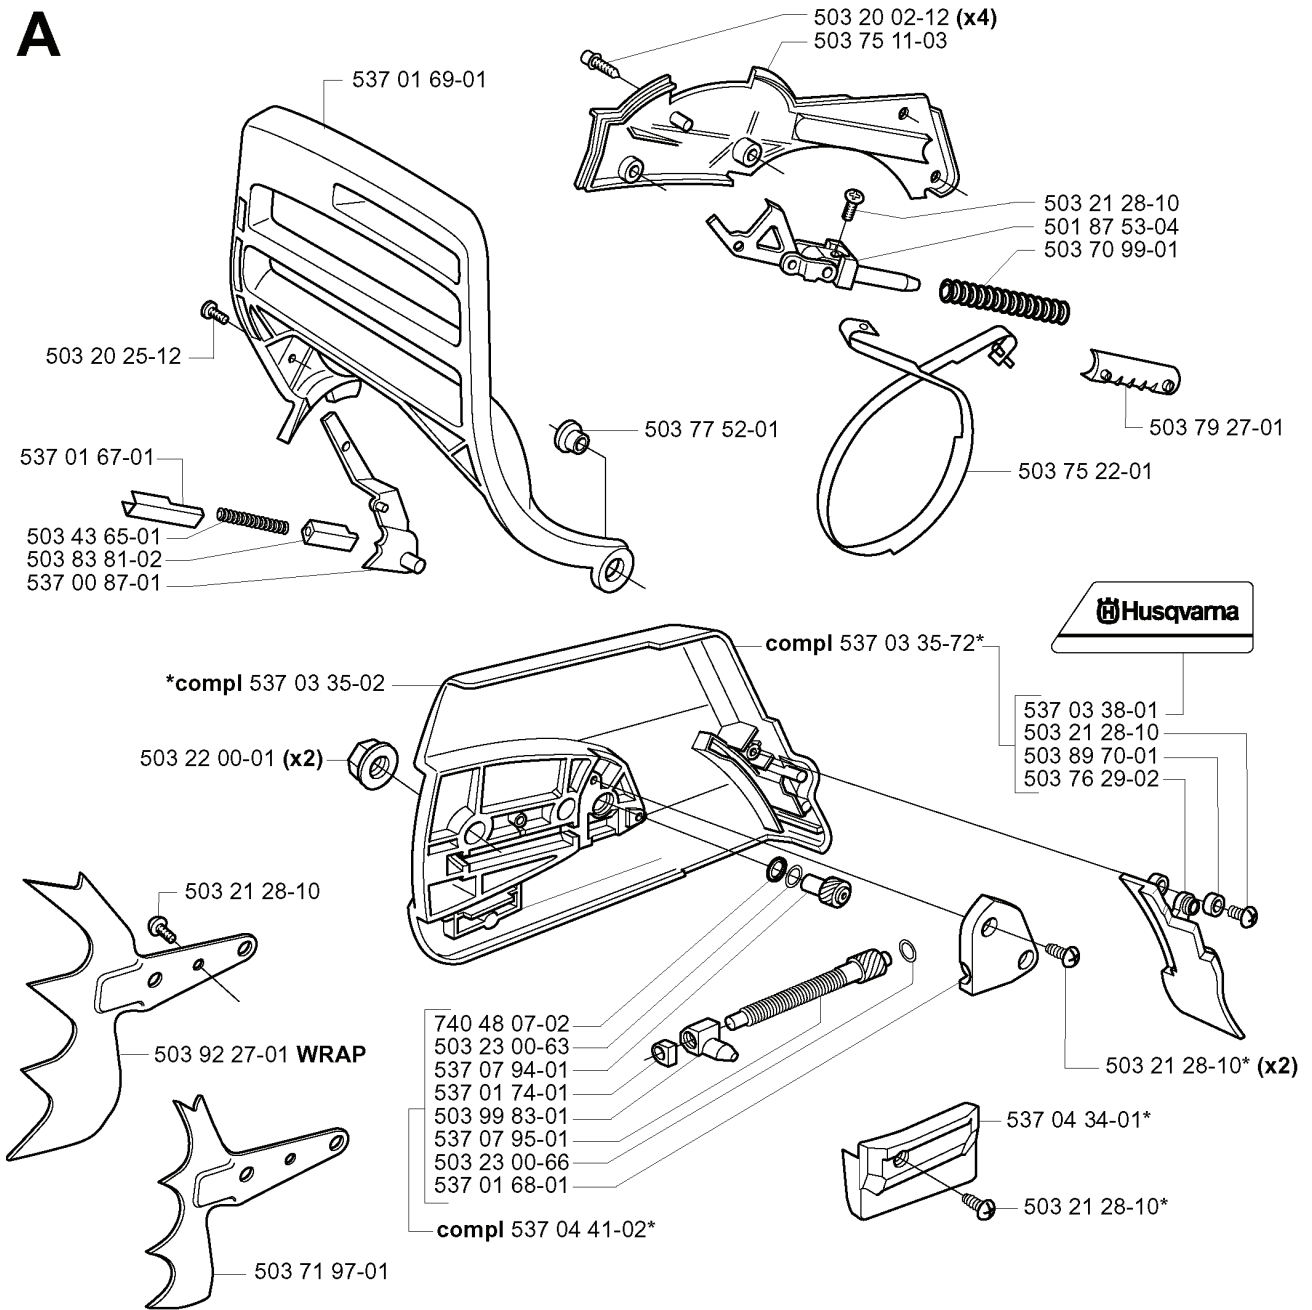

Q Accessories
Zubehöre
Accessories
Accesorios
Tillbehör

*compl 503 55 85-02

WINTER KIT
compl 537 04 38-01

REF.	PART NO.	DESCRIPTION	REMARK	QTY.	KIT
5035585-02	503558502	TOOL KIT		1	
5035586-02	503558602	SPANNER	NV5	1	
5035586-01	503558601	SPANNER	NV4	1	
5019114-01	501911401	GREASE GUN		1	
5036212-01	503621201	GREASE		1	
5016889-01	501688901	COMBINATION WRENCH		1	
5031396-01	503139601	COMBINATION WRENCH		1	
5370438-01	537043801	WINTER KIT	WINTER KIT	1	
5032170-16	503217016	SCREW CCRPANT		1	

A

REF.	PART NO.	DESCRIPTION	REMARK	QTY.	KIT
537 01 69-01	537016901	HAND GUARD		1	
503 20 25-12	503202512	SCREW IHSCM		1	
537 01 67-01	537016701	WEAR PROTECTION		1	
503 43 65-01	503436501	POSITION SPRING		1	
503 83 81-02	503838102	LOCK		1	
537 00 87-01	537008701	BRAKE LEVER		1	
537 03 35-02	537033502	CLUTCH COVER ASSY		1	
503 22 00-01	503220001	HEXAGON NUT		2	
503 21 28-10	503212810	SCREW CCRPANT		1	
503 92 27-01	503922701	SPIKE	WRAP	1	
503 71 97-01	503719701	SPIKE		1	
537 04 41-02	537044102	CHAIN TENSIONER		1	
537 01 68-01	537016801	COVER		1	
503 23 00-66	503230066	WASHER		1	
537 07 95-01	537079501	WORM SCREW		1	
503 99 83-01	503998301	PAWL		1	
537 01 74-01	537017401	BEARING SLEEVE		1	
537 07 94-01	537079401	WORM WHEEL		1	
503 23 00-63	503230063	WASHER		1	
740 48 07-02	740480702	O-RING		1	
503 77 52-01	503775201	BUSHING		1	
503 75 11-03	503751103	HUB CAP		1	
503 20 02-12	503200212	SCREW IHSCFM		4	
537 03 35-72	537033572	CLUTCH COVER ASSY		1	
537 04 34-01	537043401	CHAIN GUIDE		1	
503 76 29-02	503762902	CHIP GUARD		1	
503 89 70-01	503897001	SLEEVE		1	
537 03 38-01	537033801	LABEL		1	
503 75 22-01	503752201	BRAKE BAND ASSY		1	
503 79 27-01	503792701	SUPPORT		1	
503 70 99-01	503709901	BRAKE SPRING		1	
501 87 53-04	501875304	KNEE JOINT		1	