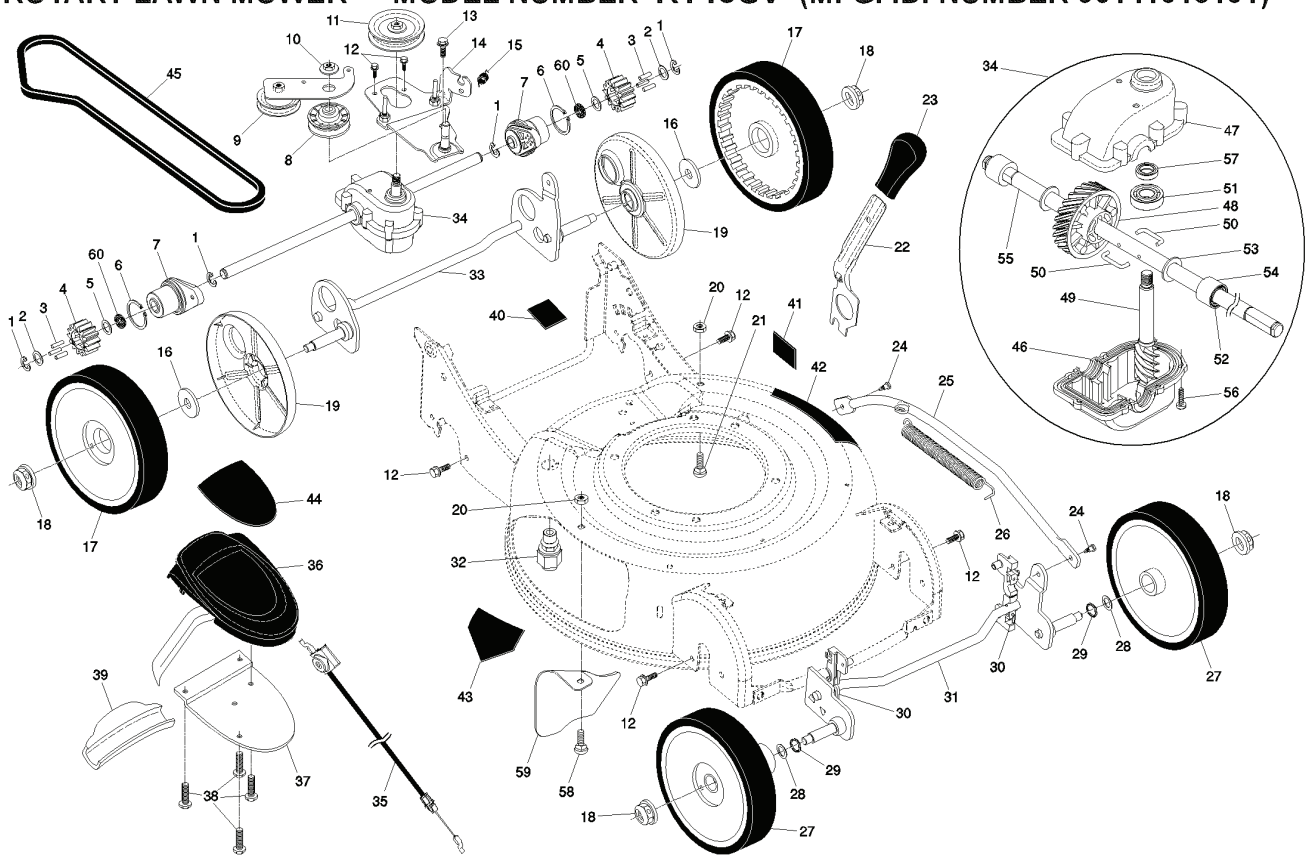

R145 SV, 96141013101, 2007-06

SPARE PARTS LIST

ROTARY LAWN MOWER - - MODEL NUMBER R145SV (MFG. ID. NUMBER 96141013101)

REF.	PART NO.	DESCRIPTION	REMARK	QTY.	KIT
1	812000058	E-CLIP		1	
2	532052160	WASHER		1	
3	532170011	PIN RETAINING SCREW		1	
4	532166450	PINION		1	
6	812000012	RETAINER RING		1	
7	532400134	BEARING		1	
8	532193791	PULLEY		1	
9	532401188	PULLEY		1	
10	532145212	NUT		1	
11	532193443	PULLEY		1	
12	532163409	SCREW		1	
13	817060410	SCREW		1	
14	532401113	BELT GUIDE		1	
15	532194124	SPRING		1	
16	532067725	WASHER		1	
17	532411081	WHEEL		1	
18	532083923	NUT		1	
19	532189403	DUST COVER		1	
20	873510400	NUT		1	
21	872110407	BOLT		1	
22	532413519	LEVER		1	
23	532199269	KNOB		1	
24	532407059	BOLT		1	
25	532407142	ROD		1	
26	532409616	SPRING		1	
27	532410831	WHEEL		1	
28	532088348	WASHER		1	
29	532197480	O-RING		1	
30	532413520	BEARING		1	
31	532414071	AXLE		1	
32	532400094	CONNECTION		1	
33	532414073	AXLE		1	
34	532199231	GEARBOX ASSY		1	
35	532401553	CONTROL CABLE		1	
36	532401551	DRIVE CONTROL		1	
37	532400723	BRACKET		1	
38	532181698	SCREW		1	
39	532186297	HUB CAP		1	
40	532199731	DECAL		1	
41	532159736	DECAL		1	
42	532199912	DECAL		1	
43	532182166	DECAL		1	
44	532189378	DECAL		1	
45	532199225	V-BELT		1	
46	532187530	CARTER INF. BOITE DE VITESSE		1	
47	532191245	GEAR HOUSING		1	
48	532187532	PINION		1	
49	532403091	SHAFT		1	
50	532183505	WIRE, FORMED		1	
51	532183506	BALL BEARING		1	
52	532183508	SEAL, OUTPUT SHAFT		1	
53	532183509	WASHER		1	
54	532183511	BUSHING		1	
55	532403092	SHAFT		1	
56	532183513	SCREW		1	
57	532183514	SEAL, INPUT SHAFT		1	