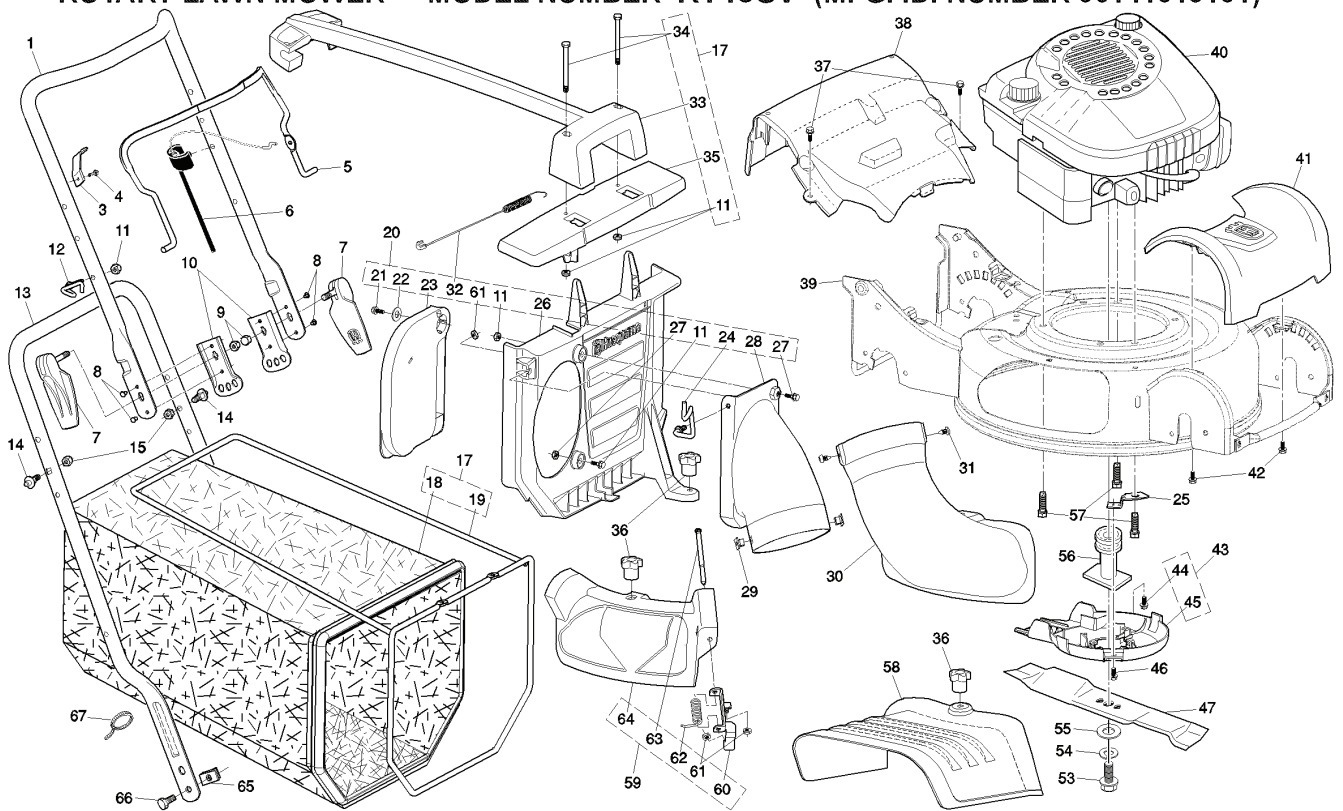

ROTARY LAWN MOWER -- MODEL NUMBER R145SV (MFG. ID. NUMBER 96141013101)

REF.	PART NO.	DESCRIPTION	REMARK	QTY.	KIT
1	532199887	HANDLE		1	
3	532125203	BRACKET		1	
4	532750634	SCREW		1	
5	532186298	LEVER		1	
6	532197740	CABLE		1	
7	532413507	KNOB		1	
8	532199697	RIVET		1	
9	532400413	NUT		1	
10	532413534	BRACKET		1	
11	532132004	NUT		1	
12	532194788	GUIDE		1	
13	532413535	HANDLE		1	
14	532199255	PEN		1	
15	532751153	NUT		1	
17	532400136	BAG		1	
18	532199273	BAG		1	
19	532199278	FRAME		1	
20	532400135	CHUTE		1	
21	532163409	SCREW		1	
22	532053847	WASHER		1	
23	532413508	WINDOW		1	
24	532408652	GUIDE		1	
25	532190939	BRACKET		1	
26	532413509	HOUSING		1	
27	532183518	BOLT		1	
28	532413510	CHUTE		1	
29	532199727	GROMMET		1	
30	532413511	CHUTE		1	
31	532199855	SCREW		1	
32	532401402	SPRING		1	
33	532413536	HANDLE		1	
34	871090448	SCREW		1	
35	532413512	ADAPTER		1	
36	532183447	KNOB		1	
37	532199422	SCREW		1	
38	532413513	DRIVE COVER		1	
39	532413802	KIT.HSG.45CM.HI-VAC.SP*SUBS/2*		1	
41	532413514	FRONT COVER		1	
42	532194189	SCREW		1	
43	532401216	BELT COVER		1	
44	532088652	SCREW		1	
45	532413515	BELT COVER		1	
46	532192325	SCREW		1	
47	532199243	MOWER BLADE		1	
53	532191760	SCREW		1	
54	532850263	WASHER		1	
55	532851074	WASHER		1	
56	532186766	ADAPTER		1	
57	532150406	BOLT		1	
58	532413517	DEFLECTOR		1	
59	532409314	HOUSING		1	
60	532199268	BRACKET		1	
61	532191730	NUT		1	
62	532183446	SPRING		1	
63	532183445	PIN		1	
64	532413518	HOUSING		1	
65	532404008	NUT		1	
66	532850999	BOLT		1	
67	532066426	HOOP		1