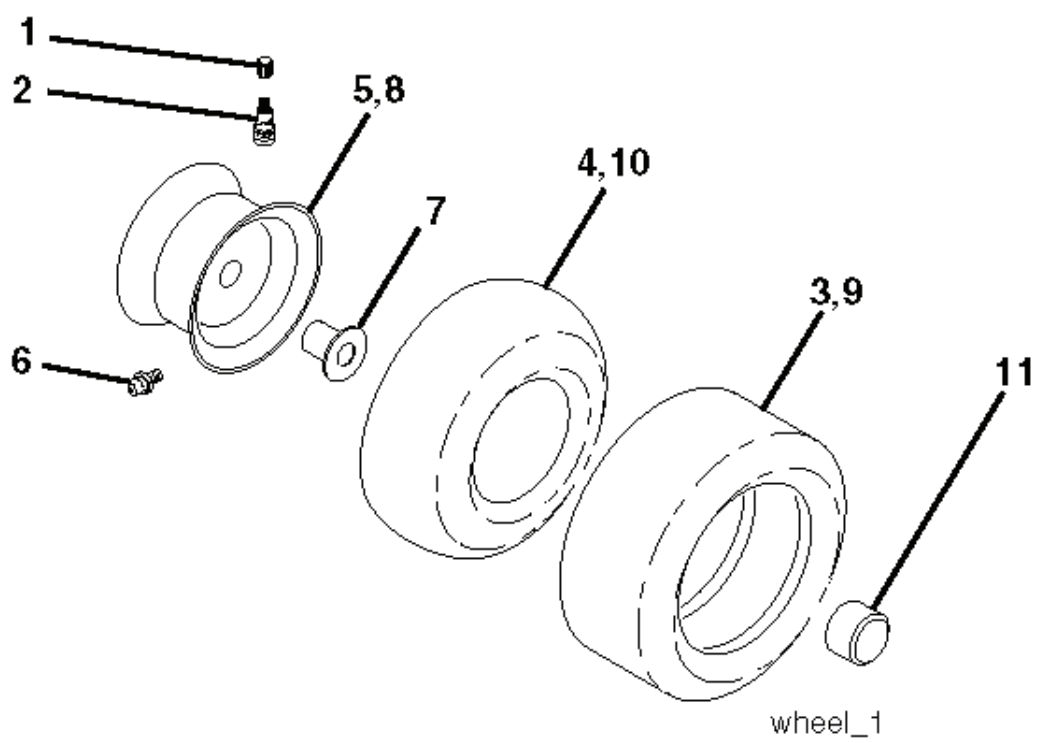

CTH171, 96061018403, 2008-01

SPARE PARTS LIST

REF.	PART NO.	DESCRIPTION	REMARK	QTY.	KIT
1	532400389	LABEL		1	
3	532402832	LABEL		1	
4	532413388	DECAL		1	
6	532180432	DECAL		1	
7	532409639	DECAL		1	
8	532196841	DECAL		1	
10	532145005	DECAL		1	
11	532182166	DECAL		1	
12	532159737	DECAL		1	
14	532159736	DECAL		1	
15	532196842	DECAL		1	
17	532140837	DECAL		1	
20	532166960	DECAL		1	
21	532166286	DECAL		1	
--	532180435	DECAL		1	
--	532138311	DECAL		1	
--	532181917	PROTEGE*RPL.PAR 532179769418		1	
--	532181916	PROTEGE*RPL.PAR 532179768418		1	
--	532409187	OPERATOR'S MANUAL		1	

03048

POSITION	CIRCUIT
OFF	C + G, B + H
ON	C + F, B + E, A + D

RELAY

NON-REMOVABLE CONNECTIONS

REMOVABLE CONNECTIONS

seat_lt.knob_7(CRD)

REF.	PART NO.	DESCRIPTION	REMARK	QTY.	KIT
1	532188715	SIEGE CONDUCTEUR		1	
2	532140551	BRACKET		1	
3	871110616	SCREW		1	
4	819131610	WASHER		1	
5	532145006	CLIP		1	
6	873800600	NUT		1	
7	532124181	SPRING		1	
8	817000616	SCREW		1	
9	819131614	WASHER		1	
10	532195530	BERCEAU DE SIEGE CONDUCTEUR		1	
11	532166369	WING NUT		1	
12	532174648	BRACKET		1	
13	532121248	BUSHING		1	
14	872050412	BOLT		1	
15	532121249	SPACER		1	
16	532123740	SPRING		1	
17	532123976	LOCKNUT		1	
21	532171852	BOLT		1	
22	873800500	LOCK NUT		1	
24	819171912	WASHER		1	
25	532127018	BOLT		1	

REF.	PART NO.	DESCRIPTION	REMARK	QTY.	KIT
1	532059192	CAP VALVE		1	
2	532065139	NIPPLE		1	
3	532106222	TIRE		1	
4	532059904	HOSE		1	
5	532138336	RIM		1	
6	532124957	FITTING		1	
7	532124959	BEARING		1	
8	532138337	RIM.SPROCKET		1	
9	532122082	TIRE		1	
10	532124926	HOSE		1	
11	532175039	HUB CAP		1	
--	532144334	SEALING FOAM		1	