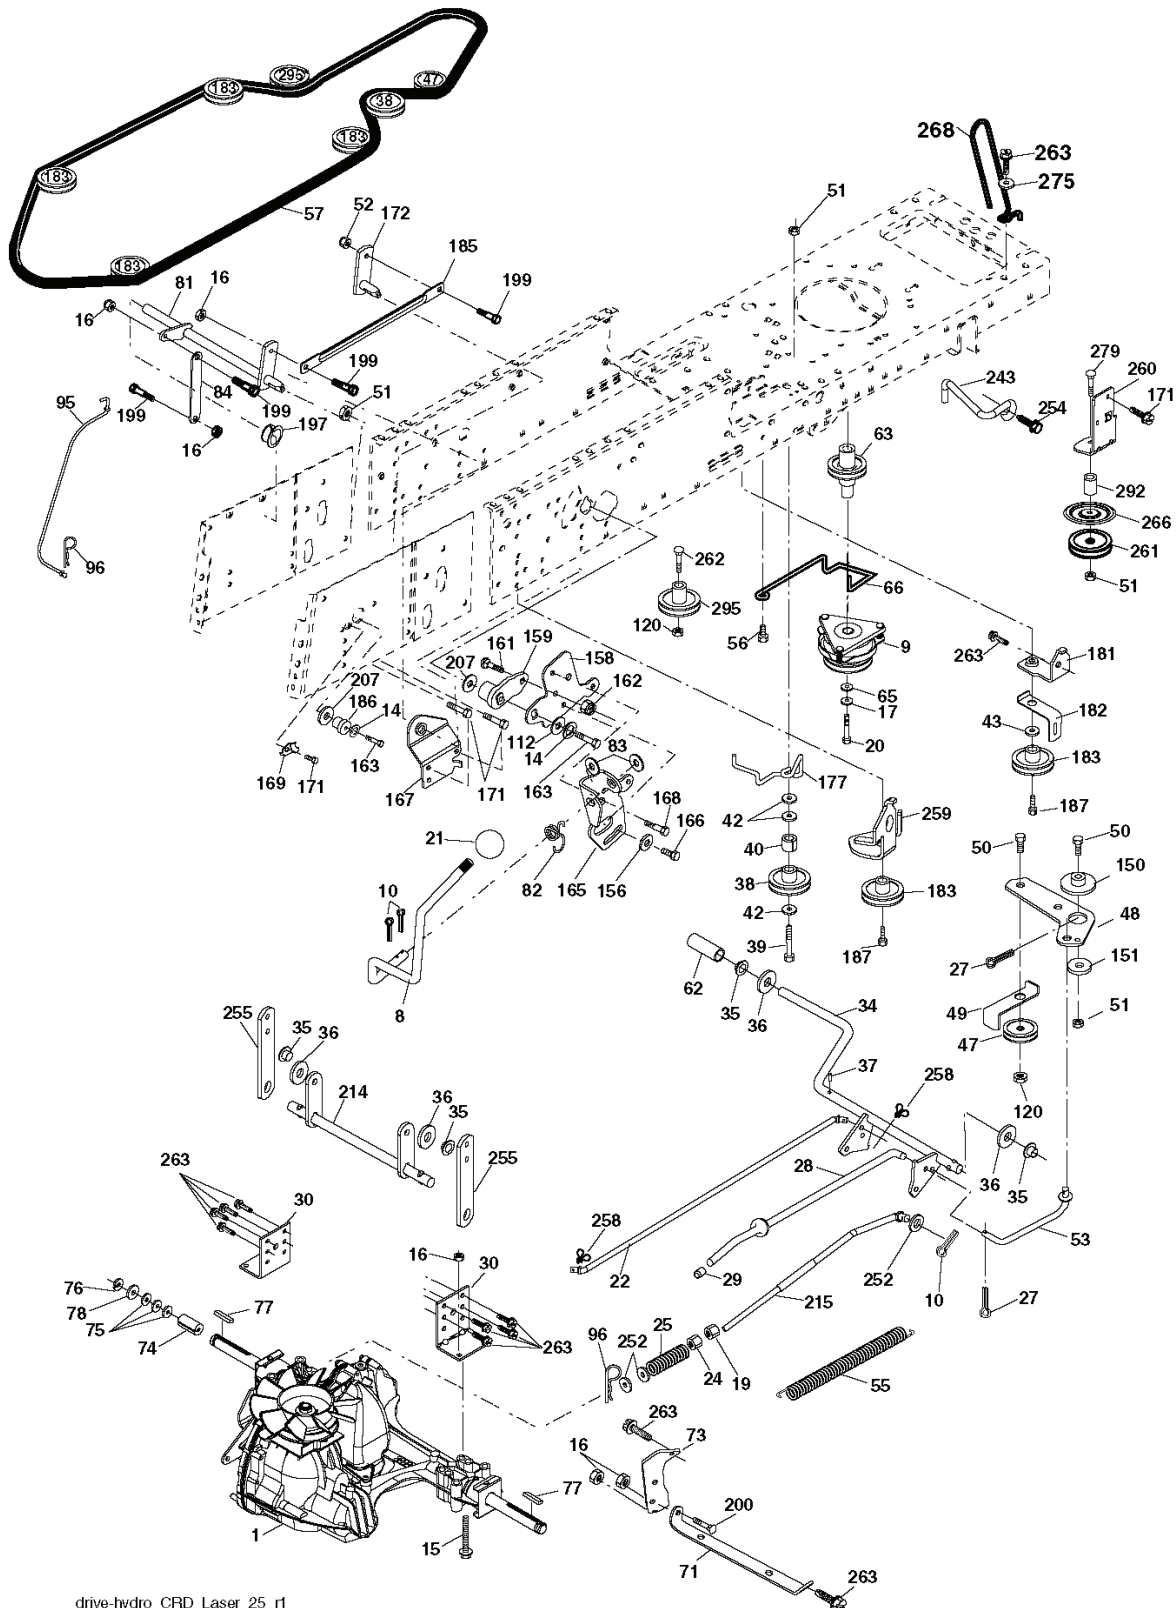

CTH171, 96061018403, 2008-01

SPARE PARTS LIST

REF.	PART NO.	DESCRIPTION	REMARK	QTY.	KIT
1	532400389	LABEL		1	
3	532402832	LABEL		1	
4	532413388	DECAL		1	
6	532180432	DECAL		1	
7	532409639	DECAL		1	
8	532196841	DECAL		1	
10	532145005	DECAL		1	
11	532182166	DECAL		1	
12	532159737	DECAL		1	
14	532159736	DECAL		1	
15	532196842	DECAL		1	
17	532140837	DECAL		1	
20	532166960	DECAL		1	
21	532166286	DECAL		1	
--	532180435	DECAL		1	
--	532138311	DECAL		1	
--	532181917	PROTEGE*RPL.PAR 532179769418		1	
--	532181916	PROTEGE*RPL.PAR 532179768418		1	
--	532409187	OPERATOR'S MANUAL		1	

03048

POSITION	CIRCUIT
OFF	C + G, B + H
ON	C + F, B + E, A + D

RELAY

NON-REMOVABLE CONNECTIONS

REMOVABLE CONNECTIONS

seat_lt.knob_7(CRD)

REF.	PART NO.	DESCRIPTION	REMARK	QTY.	KIT
1	532188715	SIEGE CONDUCTEUR		1	
2	532140551	BRACKET		1	
3	871110616	SCREW		1	
4	819131610	WASHER		1	
5	532145006	CLIP		1	
6	873800600	NUT		1	
7	532124181	SPRING		1	
8	817000616	SCREW		1	
9	819131614	WASHER		1	
10	532195530	BERCEAU DE SIEGE CONDUCTEUR		1	
11	532166369	WING NUT		1	
12	532174648	BRACKET		1	
13	532121248	BUSHING		1	
14	872050412	BOLT		1	
15	532121249	SPACER		1	
16	532123740	SPRING		1	
17	532123976	LOCKNUT		1	
21	532171852	BOLT		1	
22	873800500	LOCK NUT		1	
24	819171912	WASHER		1	
25	532127018	BOLT		1	

REF.	PART NO.	DESCRIPTION	REMARK	QTY.	KIT
1	532059192	CAP VALVE		1	
2	532065139	NIPPLE		1	
3	532106222	TIRE		1	
4	532059904	HOSE		1	
5	532138336	RIM		1	
6	532124957	FITTING		1	
7	532124959	BEARING		1	
8	532138337	RIM.SPROCKET		1	
9	532122082	TIRE		1	
10	532124926	HOSE		1	
11	532175039	HUB CAP		1	
--	532144334	SEALING FOAM		1	