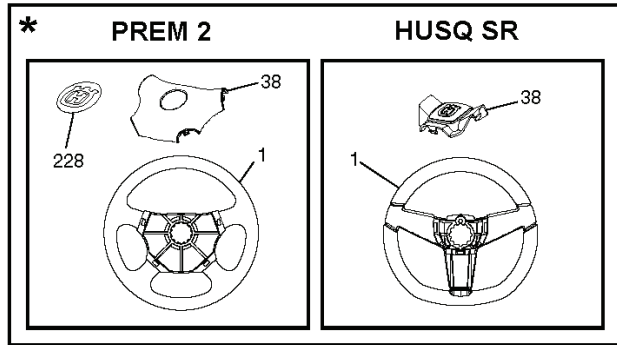

SCH05

IGNITION SWITCH

POSITION	CIRCUIT	"MAKE"
OFF	M+G+A1	
RUN/OVERRIDE	B+A1	
RUN	B+A1	L+A2
START	B + S + A1	

WIRING INSULATED CLIPS
NOTE: IF WIRING INSULATED CLIPS WERE REMOVED FOR SERVICING OF UNIT, THEY SHOULD BE RE-INSTALLED TO PROPERLY SECURE YOUR WIRING.

03048

POSITION	CIRCUIT
OFF	C + G, B + H
ON	C + F, B + E, A + D

RELAY

NON-REMOVABLE CONNECTIONS

REMOVABLE CONNECTIONS

seat_lt.knob_7(CRD)

REF.	PART NO.	DESCRIPTION	REMARK	QTY.	KIT
1	532188715	SIEGE CONDUCTEUR		1	
2	532140551	BRACKET		1	
3	871110616	SCREW		1	
4	819131610	WASHER		1	
5	532145006	CLIP		1	
6	873800600	NUT		1	
7	532124181	SPRING		1	
8	817000616	SCREW		1	
9	819131614	WASHER		1	
10	532195530	BERCEAU DE SIEGE CONDUCTEUR		1	
11	532166369	WING NUT		1	
12	532174648	BRACKET		1	
13	532121248	BUSHING		1	
14	872050412	BOLT		1	
15	532121249	SPACER		1	
16	532123740	SPRING		1	
17	532123976	LOCKNUT		1	
21	532171852	BOLT		1	
22	873800500	LOCK NUT		1	
24	819171912	WASHER		1	
25	532127018	BOLT		1	

REF.	PART NO.	DESCRIPTION	REMARK	QTY.	KIT
1	532059192	CAP VALVE		1	
2	532065139	NIPPLE		1	
3	532106222	TIRE		1	
4	532059904	HOSE		1	
5	532138336	RIM		1	
6	532124957	FITTING		1	
7	532124959	BEARING		1	
8	532138337	RIM.SPROCKET		1	
9	532122082	TIRE		1	
10	532124926	HOSE		1	
11	532175039	HUB CAP		1	
--	532144334	SEALING FOAM		1	