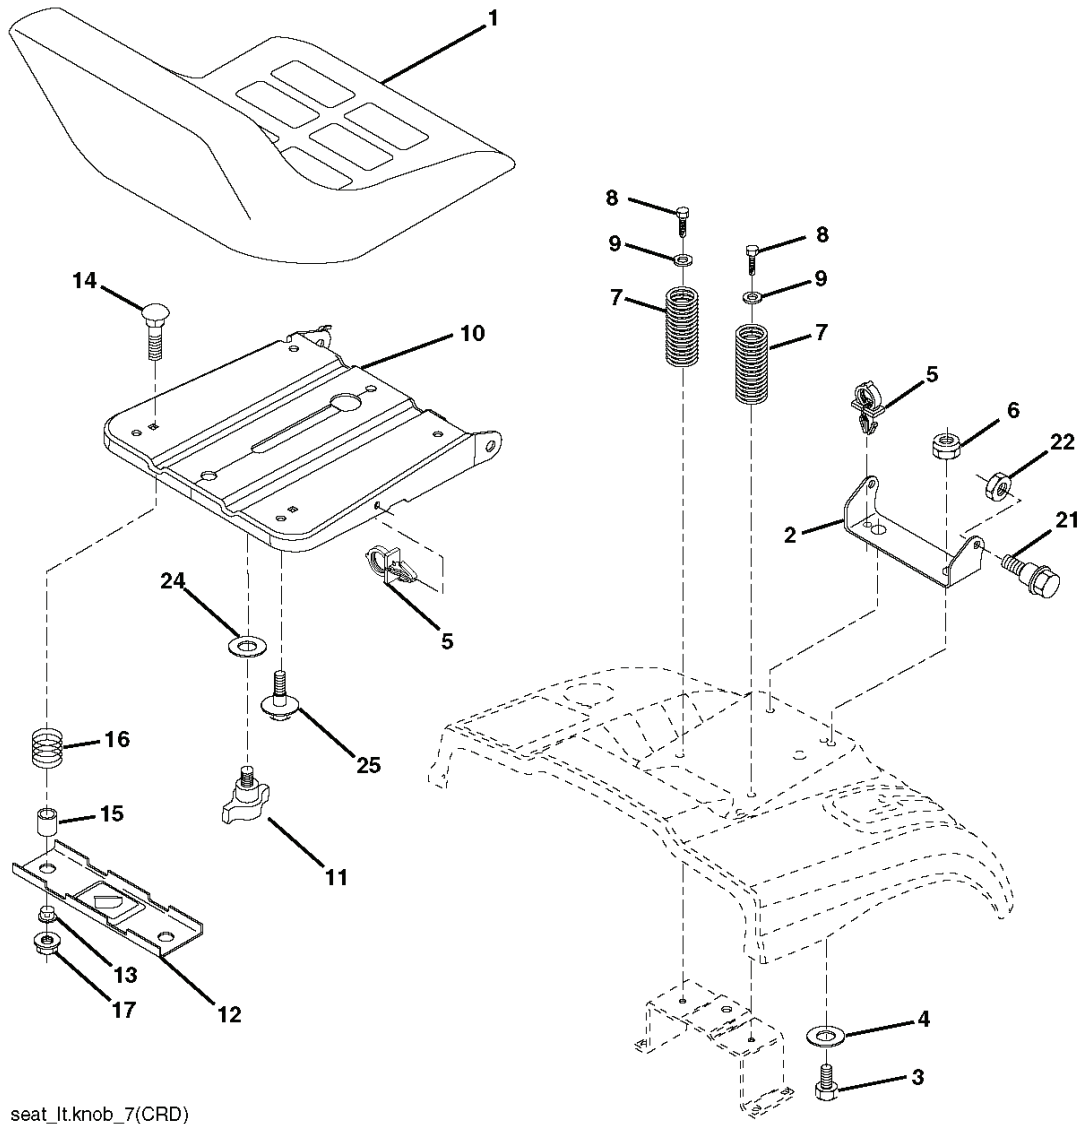

lift-rh.1piece_9_r1

REF.	PART NO.	DESCRIPTION	REMARK	QTY.	KIT
1	532159460	WIRE		1	
2	532159471	LEVER		1	
3	532105767	PIN RETAINING SCREW		1	
4	812000002	RETAINER RING		1	
5	819211621	WASHER		1	
6	532120183	BEARING		1	
7	532125631	HANDLE		1	
8	532122365	PLUG		1	
11	532165829	ROD		1	
12	532165831	ROD		1	
13	532124670	RETAINER RING		1	
15	532173288	LINK		1	
16	873350800	NUT		1	
17	532175689	BRACKET		1	
18	873800800	NUT		1	
19	532139868	LEVER		1	
20	532194209	SPRING		1	
23	532110807	NUT		1	
24	819131016	WASHER		1	
25	532164024	SPRING		1	
26	532169484	PIN		1	
27	532164543	ROD		1	
28	873350600	NUT		1	
29	532138057	KNOB		1	
30	532150233	TRUNNION		1	
31	532169865	BEARING		1	
32	873540600	NUT		1	
36	532155097	INDICATOR		1	
37	532123935	PLUG		1	
38	817060516	SCREW		1	
40	819112410	WASHER		1	
41	532123934	INDICATOR		1	
49	532145212	NUT		1	
50	532110452	NUT		1	

SCH05

IGNITION SWITCH

POSITION	CIRCUIT	"MAKE"
OFF	M+G+A1	
RUN/OVERRIDE	B+A1	
RUN	B+A1	L+A2
START	B + S + A1	

WIRING INSULATED CLIPS
NOTE: IF WIRING INSULATED CLIPS WERE REMOVED FOR SERVICING OF UNIT, THEY SHOULD BE RE-INSTALLED TO PROPERLY SECURE YOUR WIRING.

03048

POSITION	CIRCUIT
OFF	C + G, B + H
ON	C + F, B + E, A + D

RELAY

NON-REMOVABLE CONNECTIONS

REMOVABLE CONNECTIONS

seat_lt.knob_7(CRD)

REF.	PART NO.	DESCRIPTION	REMARK	QTY.	KIT
1	532188715	SIEGE CONDUCTEUR		1	
2	532140551	BRACKET		1	
3	871110616	SCREW		1	
4	819131610	WASHER		1	
5	532145006	CLIP		1	
6	873800600	NUT		1	
7	532124181	SPRING		1	
8	817000616	SCREW		1	
9	819131614	WASHER		1	
10	532195530	BERCEAU DE SIEGE CONDUCTEUR		1	
11	532166369	WING NUT		1	
12	532174648	BRACKET		1	
13	532121248	BUSHING		1	
14	872050412	BOLT		1	
15	532121249	SPACER		1	
16	532123740	SPRING		1	
17	532123976	LOCKNUT		1	
21	532171852	BOLT		1	
22	873800500	LOCK NUT		1	
24	819171912	WASHER		1	
25	532127018	BOLT		1	