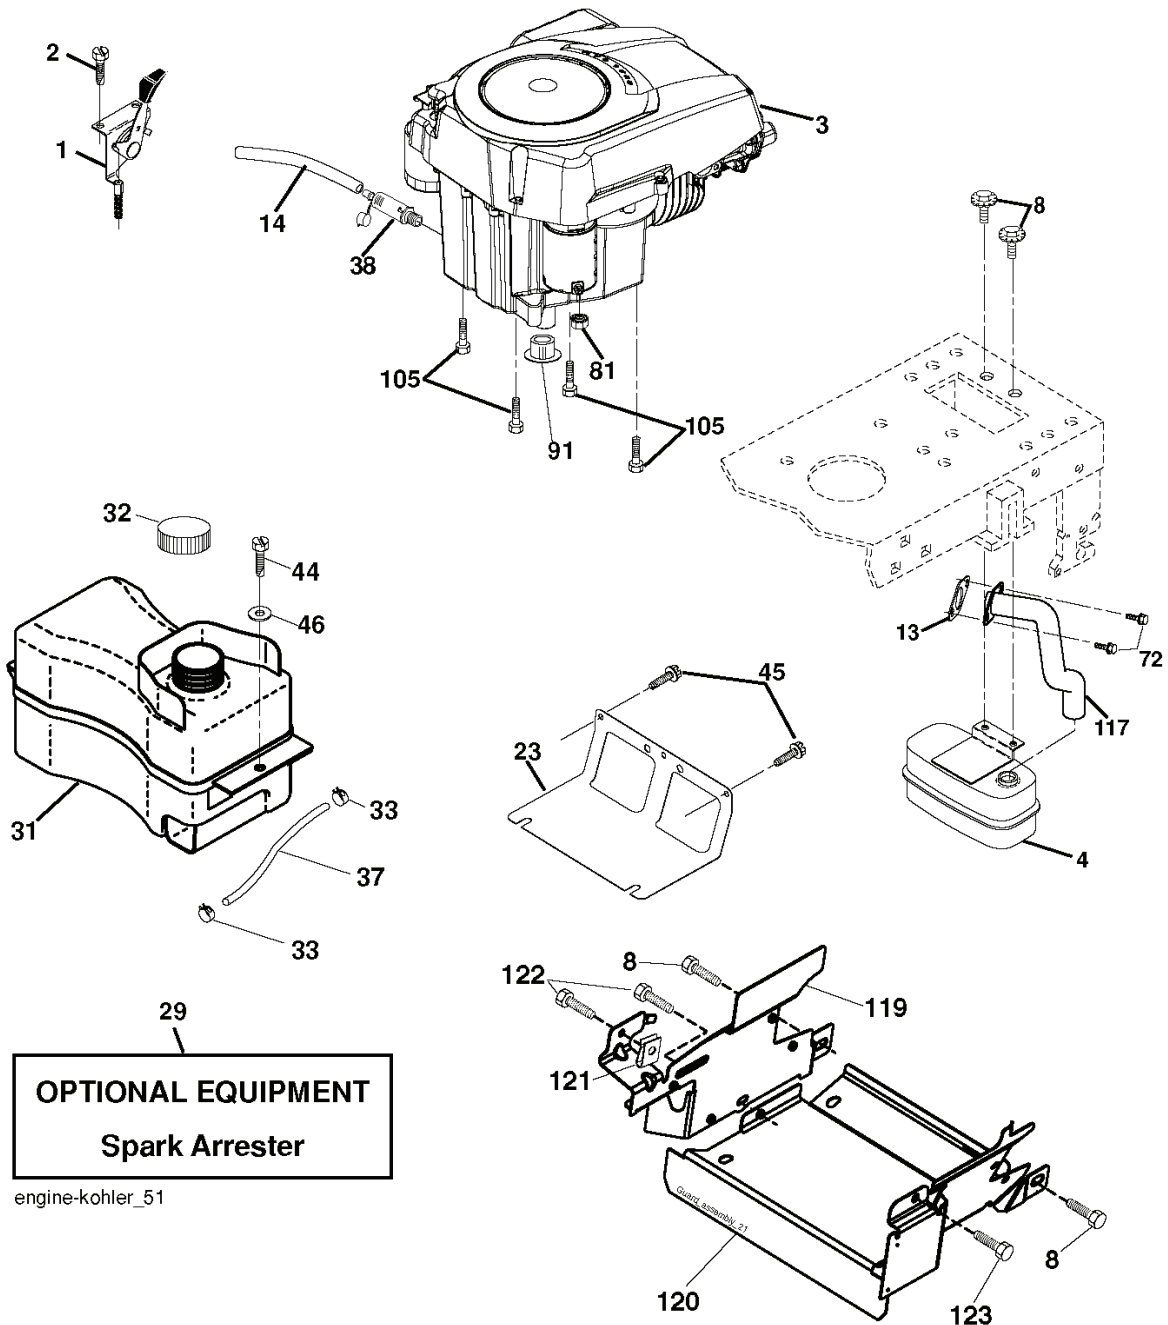

OPTIONAL EQUIPMENT
Spark Arrester

engine-kohler_51

REF.	PART NO.	DESCRIPTION	REMARK	QTY.	KIT
1	532183897	CONTROL		1	
2	532191611	SCREW		1	
3	000000000	W/O DESCRIPTION	Engine Kohler SV530	1	
4	532188655	MUFFLER		1	
8	532171877	BOLT		1	
13	532185909	GASKET		1	
14	532148456	TUBE		1	
23	532169837	HEAT SHIELD		1	
29	532137180	SPARK ARRESTER KIT		1	
31	532407545	FUEL TANK		1	
32	532197725	PLUG		1	
33	532123487	HOSE CLAMP		1	
37	532137040	HOSE		1	
38	532181654	PLUG		1	
44	817670412	SCREW		1	
45	817000612	SCREW		1	
46	819091416	WASHER		1	
72	532192334	SCREW		1	
81	873510400	NUT		1	
91	532187495	BUSHING		1	
105	817120616	SCREW		1	
117	532188654	TUBE EXHAUST		1	
119	532199768	* LENKRAD		1	
120	532199767	GUARD		1	
121	532196688	NUT		1	
122	532137729	SCREW		1	
123	817670508	SCREW		1