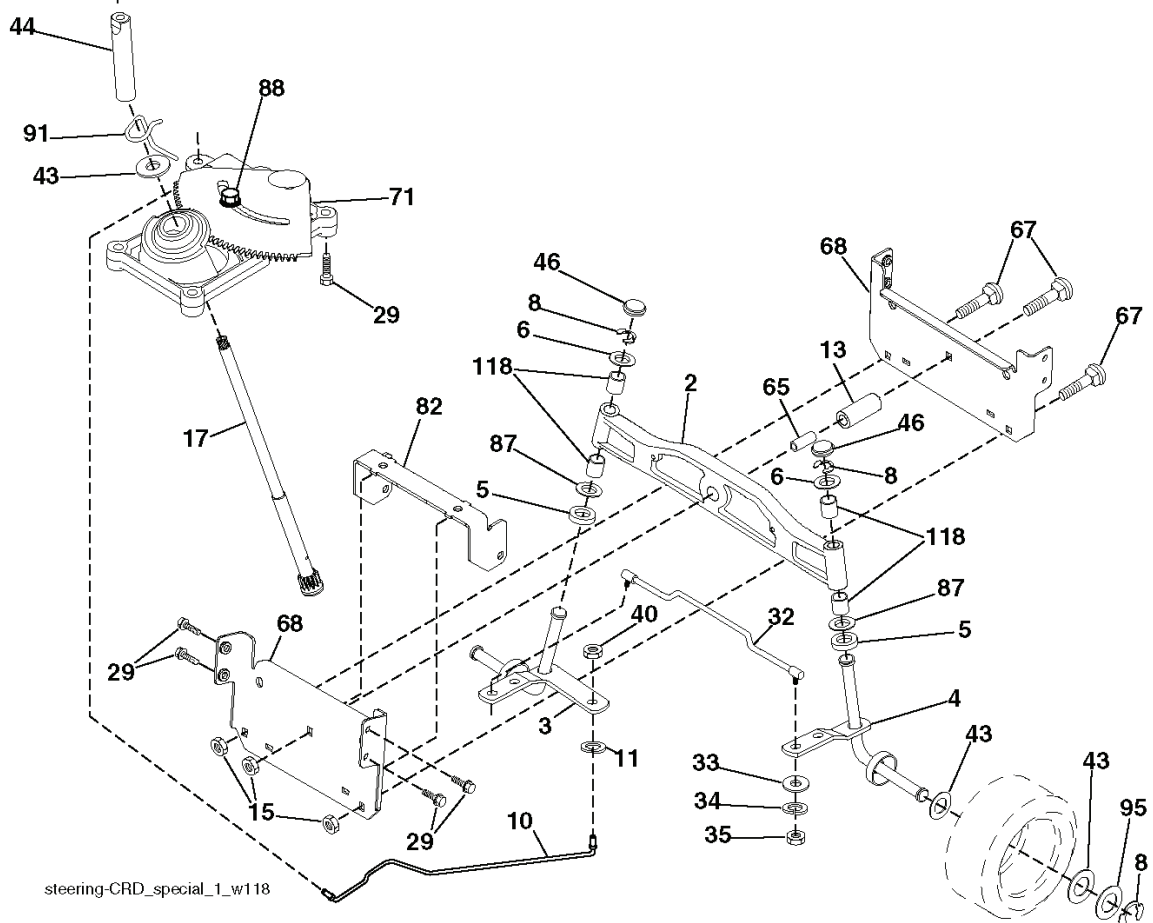

CTH171, 96061018403, 2008-01

SPARE PARTS LIST

REF.	PART NO.	DESCRIPTION	REMARK	QTY.	KIT
1	532400389	LABEL		1	
3	532402832	LABEL		1	
4	532413388	DECAL		1	
6	532180432	DECAL		1	
7	532409639	DECAL		1	
8	532196841	DECAL		1	
10	532145005	DECAL		1	
11	532182166	DECAL		1	
12	532159737	DECAL		1	
14	532159736	DECAL		1	
15	532196842	DECAL		1	
17	532140837	DECAL		1	
20	532166960	DECAL		1	
21	532166286	DECAL		1	
--	532180435	DECAL		1	
--	532138311	DECAL		1	
--	532181917	PROTEGE*RPL.PAR 532179769418		1	
--	532181916	PROTEGE*RPL.PAR 532179768418		1	
--	532409187	OPERATOR'S MANUAL		1	

03048

POSITION	CIRCUIT
OFF	C + G, B + H
ON	C + F, B + E, A + D

RELAY

NON-REMOVABLE CONNECTIONS

REMOVABLE CONNECTIONS

seat_lt.knob_7(CRD)

REF.	PART NO.	DESCRIPTION	REMARK	QTY.	KIT
1	532188715	SIEGE CONDUCTEUR		1	
2	532140551	BRACKET		1	
3	871110616	SCREW		1	
4	819131610	WASHER		1	
5	532145006	CLIP		1	
6	873800600	NUT		1	
7	532124181	SPRING		1	
8	817000616	SCREW		1	
9	819131614	WASHER		1	
10	532195530	BERCEAU DE SIEGE CONDUCTEUR		1	
11	532166369	WING NUT		1	
12	532174648	BRACKET		1	
13	532121248	BUSHING		1	
14	872050412	BOLT		1	
15	532121249	SPACER		1	
16	532123740	SPRING		1	
17	532123976	LOCKNUT		1	
21	532171852	BOLT		1	
22	873800500	LOCK NUT		1	
24	819171912	WASHER		1	
25	532127018	BOLT		1	

REF.	PART NO.	DESCRIPTION	REMARK	QTY.	KIT
1	532059192	CAP VALVE		1	
2	532065139	NIPPLE		1	
3	532106222	TIRE		1	
4	532059904	HOSE		1	
5	532138336	RIM		1	
6	532124957	FITTING		1	
7	532124959	BEARING		1	
8	532138337	RIM.SPROCKET		1	
9	532122082	TIRE		1	
10	532124926	HOSE		1	
11	532175039	HUB CAP		1	
--	532144334	SEALING FOAM		1	