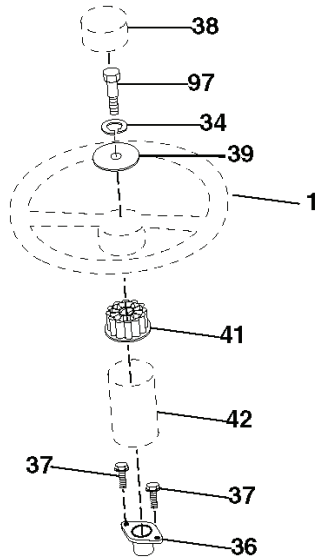

03048

POSITION	CIRCUIT
OFF	C + G, B + H
ON	C + F, B + E, A + D

RELAY

NON-REMOVABLE CONNECTIONS

REMOVABLE CONNECTIONS

seat_lt.knob_7(CRD)

REF.	PART NO.	DESCRIPTION	REMARK	QTY.	KIT
1	532188715	SIEGE CONDUCTEUR		1	
2	532140551	BRACKET		1	
3	871110616	SCREW		1	
4	819131610	WASHER		1	
5	532145006	CLIP		1	
6	873800600	NUT		1	
7	532124181	SPRING		1	
8	817000616	SCREW		1	
9	819131614	WASHER		1	
10	532195530	BERCEAU DE SIEGE CONDUCTEUR		1	
11	532166369	WING NUT		1	
12	532174648	BRACKET		1	
13	532121248	BUSHING		1	
14	872050412	BOLT		1	
15	532121249	SPACER		1	
16	532123740	SPRING		1	
17	532123976	LOCKNUT		1	
21	532171852	BOLT		1	
22	873800500	LOCK NUT		1	
24	819171912	WASHER		1	
25	532127018	BOLT		1	

REF.	PART NO.	DESCRIPTION	REMARK	QTY.	KIT
1	532059192	CAP VALVE		1	
2	532065139	NIPPLE		1	
3	532106222	TIRE		1	
4	532059904	HOSE		1	
5	532138336	RIM		1	
6	532124957	FITTING		1	
7	532124959	BEARING		1	
8	532138337	RIM.SPROCKET		1	
9	532122082	TIRE		1	
10	532124926	HOSE		1	
11	532175039	HUB CAP		1	
--	532144334	SEALING FOAM		1	