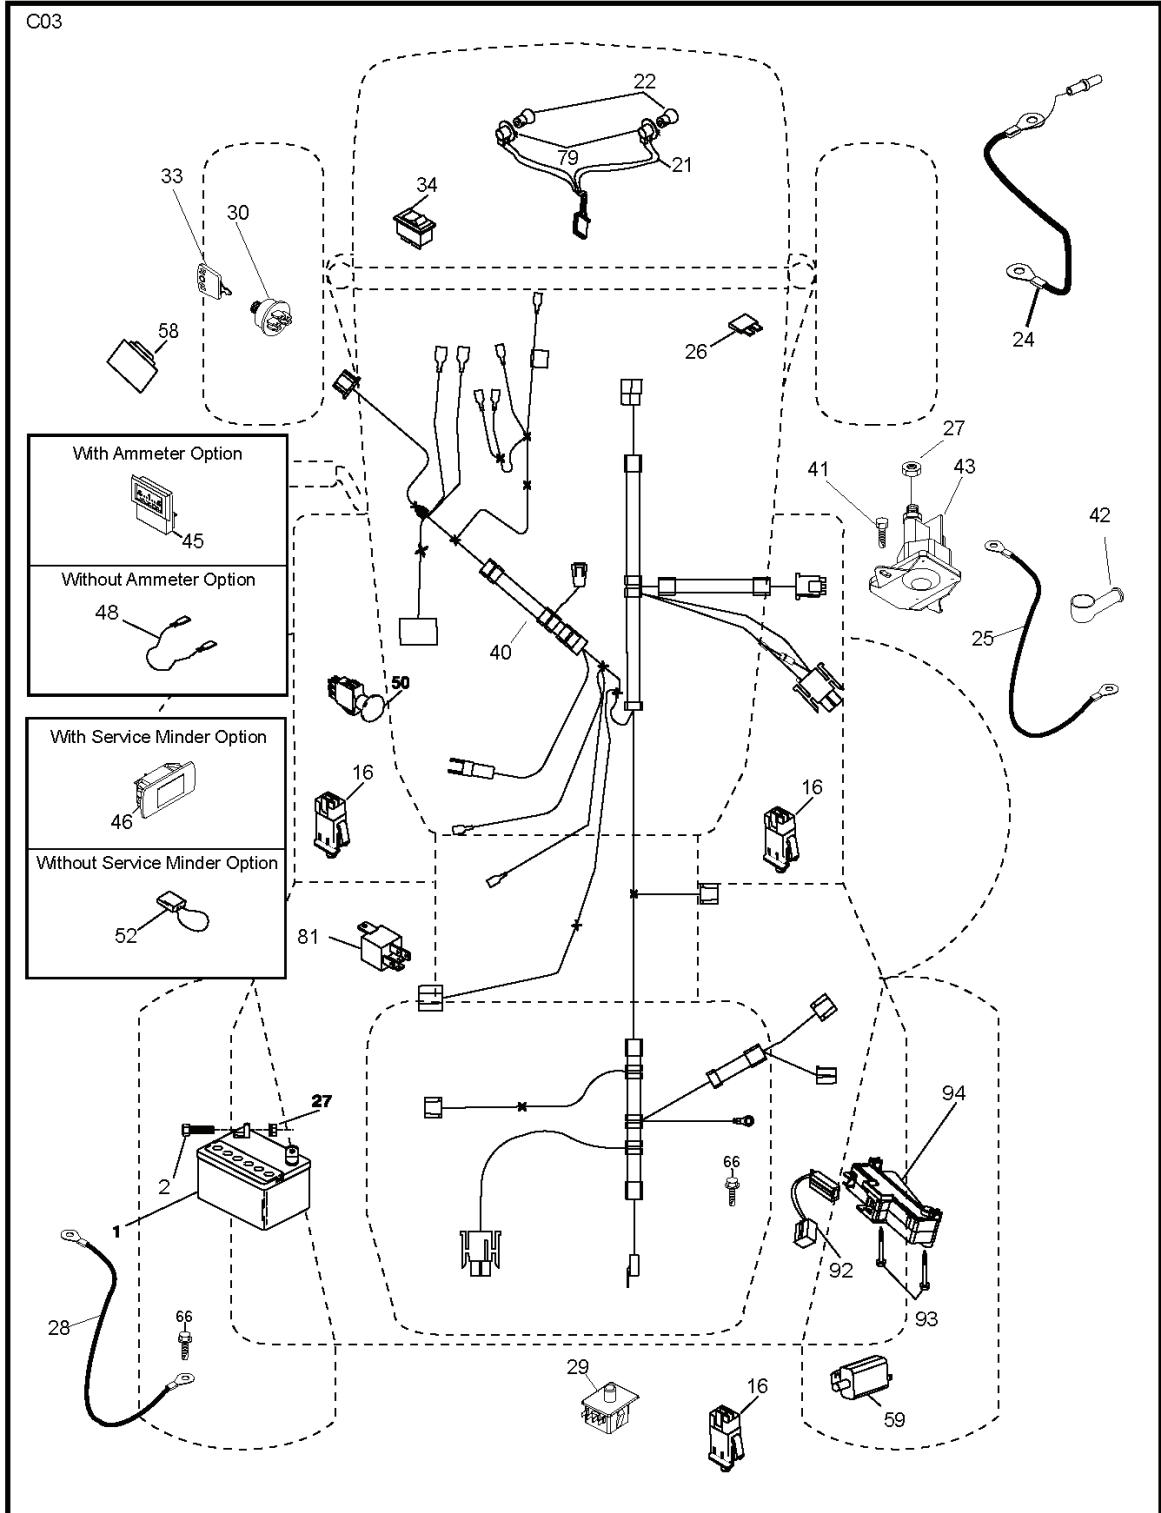

C03

REF.	PART NO.	DESCRIPTION	REMARK	QTY.	KIT
1	532163465	BATTERY		1	
2	874760412	BOLT		1	
16	532176138	MICRO SWITCH		1	
21	532400252	HARNESS		1	
22	532004152	BULB		1	
24	532124780	CABLE		1	
25	532165987	CABLE		1	
26	532175158	FUSE		1	
27	873510400	NUT		1	
28	532127725	CABLE		1	
29	532192749	SWITCH.SEAT.DP W/RAMPS		1	
30	532193350	IGNITION MODULE		1	
33	532411935	KEY		1	
34	532110712	SWITCH		1	
40	532197434	CABLE ASSY		1	
41	871110408	BOLT		1	
42	532131563	COVER		1	
43	532192507	SOLENOID		1	
48	532140844	ADAPTER		1	
50	532174651	SWITCH		1	
52	532141940	WIRE		1	
58	532169419	BUZZER		1	
59	532180379	SWITCH FBI		1	
66	817490608	SCREW		1	
79	532175242	HOLDER		1	
81	532109748	RELAY		1	
92	532196615	CABLE ASSY		1	
93	532192540	SCREW		1	
94	532191834	MODULE.REVERSE.ROS		1