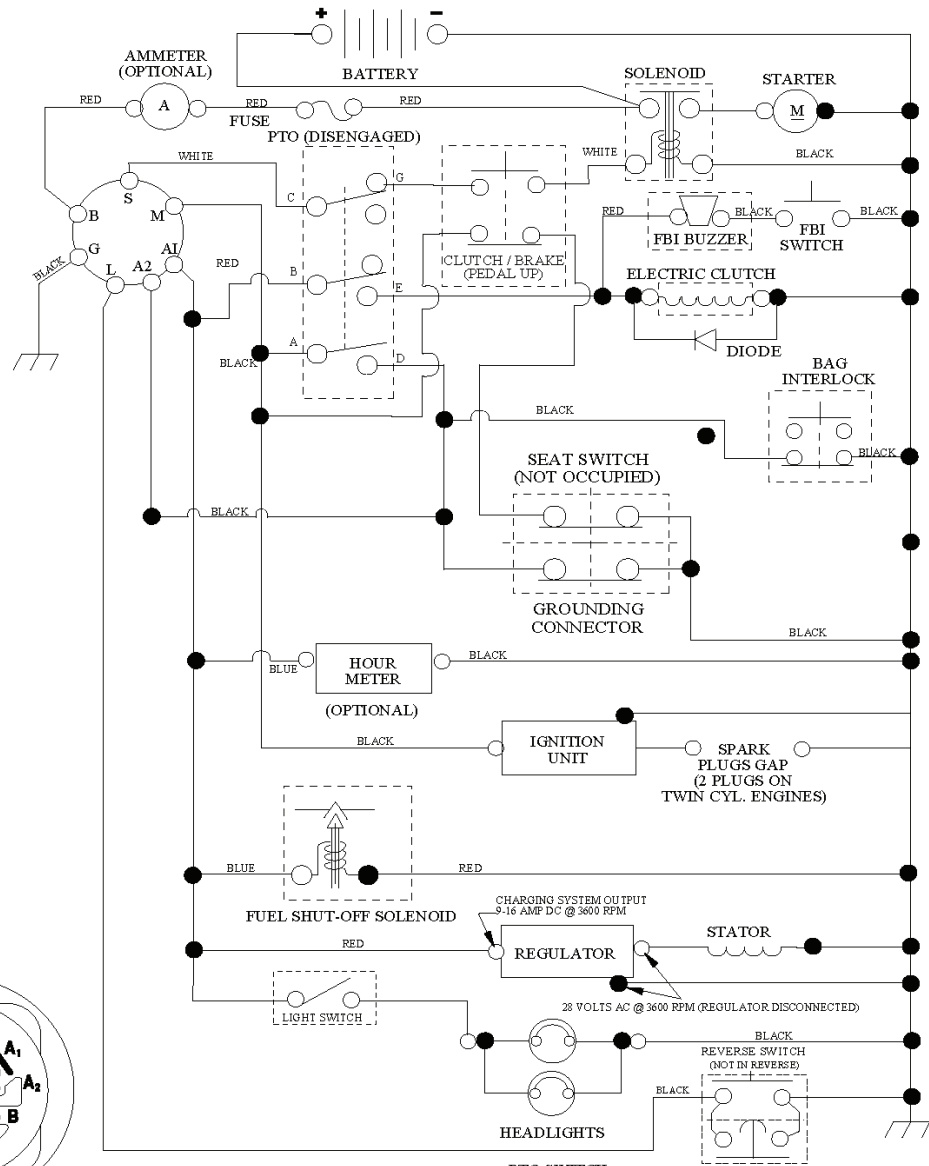

CTH171, 96061018403, 2008-01

SPARE PARTS LIST

REF.	PART NO.	DESCRIPTION	REMARK	QTY.	KIT
1	532400389	LABEL		1	
3	532402832	LABEL		1	
4	532413388	DECAL		1	
6	532180432	DECAL		1	
7	532409639	DECAL		1	
8	532196841	DECAL		1	
10	532145005	DECAL		1	
11	532182166	DECAL		1	
12	532159737	DECAL		1	
14	532159736	DECAL		1	
15	532196842	DECAL		1	
17	532140837	DECAL		1	
20	532166960	DECAL		1	
21	532166286	DECAL		1	
--	532180435	DECAL		1	
--	532138311	DECAL		1	
--	532181917	PROTEGE*RPL.PAR 532179769418		1	
--	532181916	PROTEGE*RPL.PAR 532179768418		1	
--	532409187	OPERATOR'S MANUAL		1	

lift-rh.1piece_9_r1

REF.	PART NO.	DESCRIPTION	REMARK	QTY.	KIT
1	532159460	WIRE		1	
2	532159471	LEVER		1	
3	532105767	PIN RETAINING SCREW		1	
4	812000002	RETAINER RING		1	
5	819211621	WASHER		1	
6	532120183	BEARING		1	
7	532125631	HANDLE		1	
8	532122365	PLUG		1	
11	532165829	ROD		1	
12	532165831	ROD		1	
13	532124670	RETAINER RING		1	
15	532173288	LINK		1	
16	873350800	NUT		1	
17	532175689	BRACKET		1	
18	873800800	NUT		1	
19	532139868	LEVER		1	
20	532194209	SPRING		1	
23	532110807	NUT		1	
24	819131016	WASHER		1	
25	532164024	SPRING		1	
26	532169484	PIN		1	
27	532164543	ROD		1	
28	873350600	NUT		1	
29	532138057	KNOB		1	
30	532150233	TRUNNION		1	
31	532169865	BEARING		1	
32	873540600	NUT		1	
36	532155097	INDICATOR		1	
37	532123935	PLUG		1	
38	817060516	SCREW		1	
40	819112410	WASHER		1	
41	532123934	INDICATOR		1	
49	532145212	NUT		1	
50	532110452	NUT		1	

SCH05

IGNITION SWITCH

POSITION	CIRCUIT	"MAKE"
OFF	M+G+A1	
RUN/OVERRIDE	B+A1	
RUN	B+A1	L+A2
START	B + S + A1	

WIRING INSULATED CLIPS
NOTE: IF WIRING INSULATED CLIPS WERE REMOVED FOR SERVICING OF UNIT, THEY SHOULD BE RE-INSTALLED TO PROPERLY SECURE YOUR WIRING.