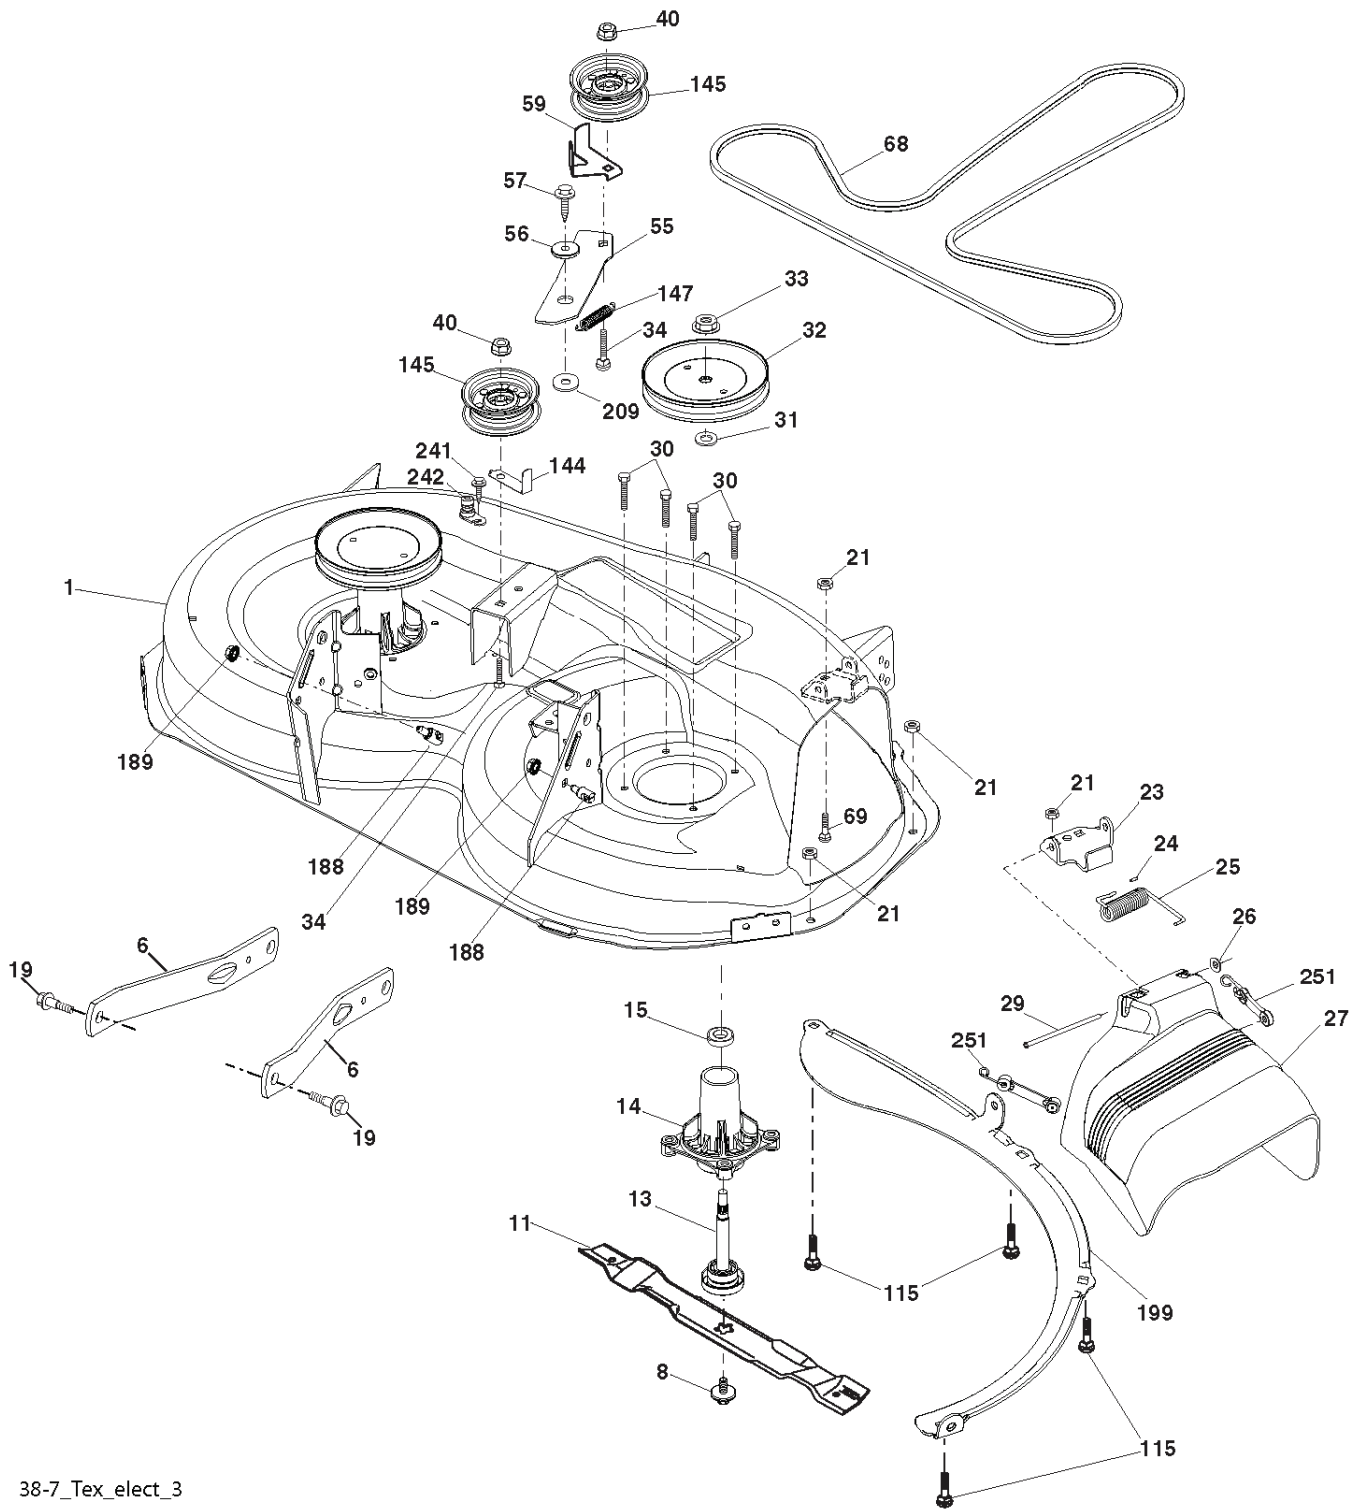

LTH154, 96041024201, 2012-07

SPARE PARTS LIST

TR04K

With Service Minder Option

REF.	PART NO.	DESCRIPTION	REMARK	QTY.	KIT
1	532163465	BATTERY		0	
2	874760412	BOLT		0	
8	532193228	BOX		0	
16	532176138	MICRO SWITCH		0	
21	532400252	HARNESS		0	
22	532004152	BULB		0	
25	581498001	CABLE		0	
26	532175158	FUSE		0	
27	873510400	NUT		0	
28	532421686	CABLE		0	
29	532401545	SWITCH		0	
30	532193350	IGNITION MODULE		0	
33	532411935	KEY		0	
34	532110712	SWITCH		0	
40	581023201	HARNESS		0	
43	532192507	SOLENOID		0	
50	532174651	SWITCH		1	
55	817060512	SCREW		0	
71	581023001	HARNESS		0	
79	532175242	HOLDER		0	
90	532435395	TERMINAL COVER		0	
99	817670412	SCREW		1	
102	532404454	CABLE		1	
105	532407568	SWITCH		1	
106	532174814	NUT		1	

SPARK ARRESTER KIT

REF.	PART NO.	DESCRIPTION	REMARK	QTY.	KIT
1	000000000	W/O DESCRIPTION	Engine Kohler Model No. SV470-3212 (438330)	0	
2	532188655	MUFFLER		0	
9	532194320	BELT GUIDE		0	
11	532180505	CLUTCH		1	
12	532405097	PULLEY		0	
15	532407545	FUEL TANK		0	
18	532430220	FUEL CAP		0	
20	532183897	CONTROL		0	
21	532416358	SCREW		0	
28	532137040	HOSE		0	
29	532137180	SPARK ARRESTER KIT		0	
37	532123487	HOSE CLAMP		0	
41	532126197	WASHER		1	
42	810040700	WASHER		0	
45	873510400	NUT		0	
69	532185909	GASKET		0	
79	532192334	SCREW		0	
85	532173937	BOLT		1	
87	532171877	BOLT		0	
90	817000616	SCREW		0	
92	817120616	SCREW		0	
94	532188654	TUBE EXHAUST		0	
96	819091416	WASHER		0	
97	817670412	SCREW		0	
122	532421922	EXTENSION PIPE		0	

REF.	PART NO.	DESCRIPTION	REMARK	QTY.	KIT
1	532400389	LABEL		0	
2	581627301	DECAL		0	
3	532196841	DECAL		0	
4	532448069	DECAL		0	
5	532159736	DECAL		0	
6	532180432	DECAL		0	
7	532182166	DECAL		0	
8	532448060	DECAL		0	
9	532145005	DECAL		0	
10	532140837	DECAL		0	
11	532196357	DECALC."DANGER DEFLECTEUR"		0	
12	532194302	DECALC.SCHEMA MONTAGE		0	
13	532159737	DECAL		0	
--	532166960	DECAL		0	
--	532162598	DECAL		0	
--	532439681	PLATE		0	
--	532439966	PAD		0	