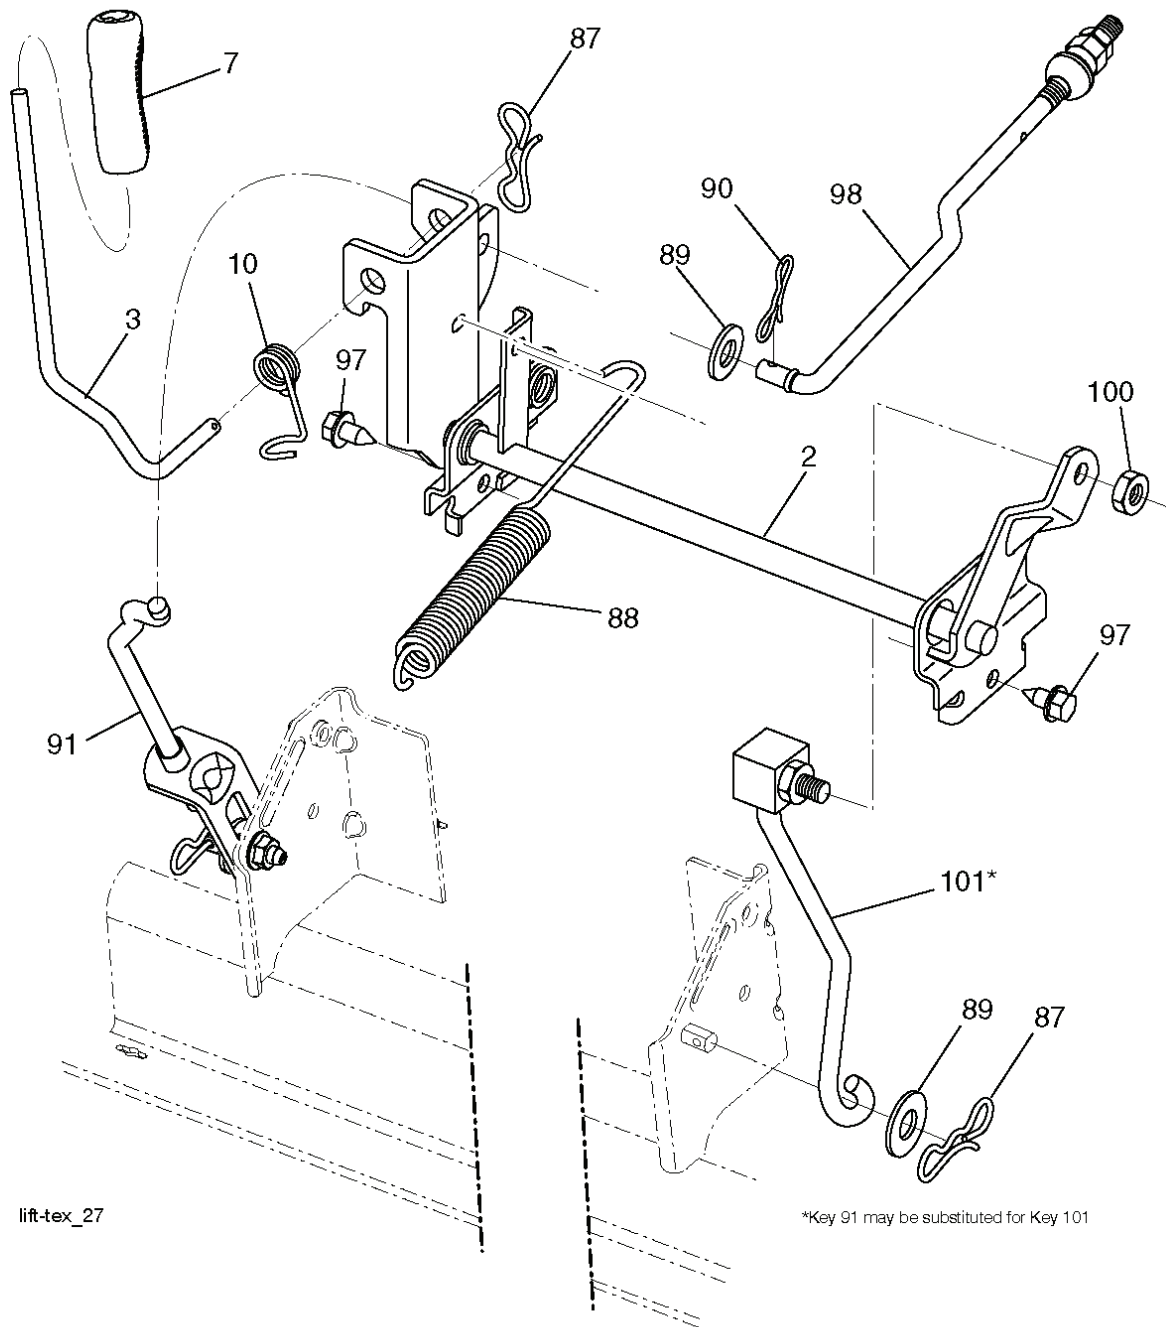

REF.	PART NO.	DESCRIPTION	REMARK	QTY.	KIT
1	532444163	HOUSING		0	
6	532195186	ARM		0	
8	532193003	SCREW		0	
11	532138497	BLADE		0	
13	532192872	SHAFT ASSY		0	
14	532187281	BEARING HOUSING		0	
15	532110485	BEARING		0	
19	532196539	BOLT		0	
21	873680500	NUT		0	
23	532192557	HINGE		0	
24	532105304	HUB CAP		0	
25	532197026	TORSION SPRING		0	
26	532110452	NUT		0	
27	532401472	DEFLECTOR		0	
29	532131491	SHAFT		0	
30	532173984	SCREW		0	
31	532187690	WASHER		0	
32	532153532	PULLEY		0	
33	532400234	NUT		0	
34	872110612	BOLT		0	
40	873900600	NUT		0	
55	532197249	ARM		0	
56	532199092	SPACER		0	
57	817000616	SCREW		0	
59	532141043	GUARD		0	
68	532408381	BELT		0	
69	872140505	BOLT		0	
115	872110505	BOLT		0	
144	532193414	BELT GUIDE		0	
145	532193197	PULLEY		0	
147	532401872	SPRING		0	
188	532195161	STUD		0	
189	873900500	NUT		0	
199	532400095	BAFFLE		0	
209	819133210	WASHER		0	
241	532152927	SCREW		0	
242	532415598	HOSE COUPLING		0	
251	532436087	ELASTIC STRAP		1	
--	532192870	SPINDLE		0	
--	580304501	CUTTING DECK		0	

lift-tex_27

*Key 91 may be substituted for Key 101