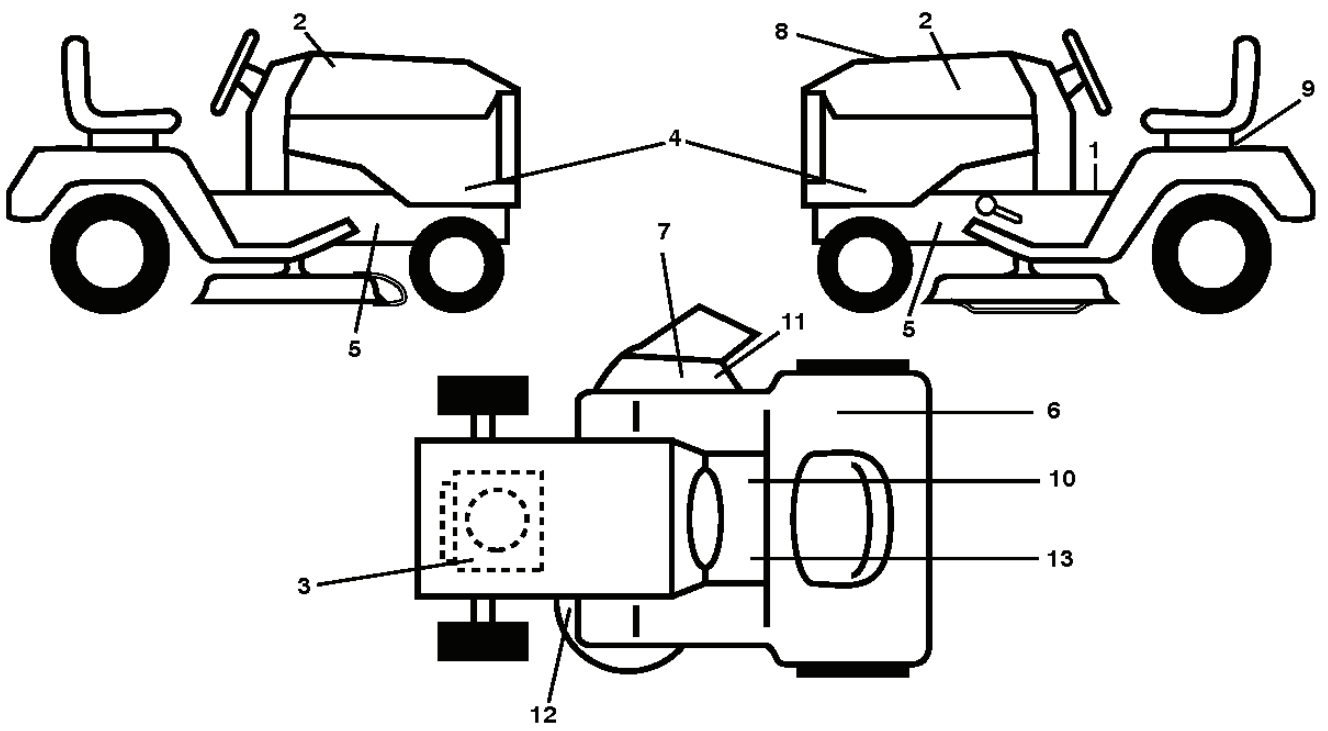

REF.	PART NO.	DESCRIPTION	REMARK	QTY.	KIT
1	000000000	W/O DESCRIPTION	Transaxle, Tufftorq K46BT (426120)	0	
2	532123583	KEY		0	
15	819131316	WASHER		0	
17	532413678	SRPING.BRAKE.K46.GREEN*SUBS/2*		0	
29	532403806	ROD		0	
33	812000001	RETAINER RING		0	
35	532401031	ROD		0	
42	532124872	PEDAL RUBBER		0	
49	872110614	BOLT		0	
50	532194327	PULLEY		0	
51	873900600	NUT		0	
52	532194326	PULLEY		0	
56	532130969	BELT		0	
64	532197865	SHAFT		0	
73	874490540	BOLT		0	
80	532440619	STRAP		0	
99	532415742	ROD		0	
116	873900500	NUT		0	
125	817000512	SCREW		0	
143	817490508	SCREW		0	
153	532124788	RETAINER RING		0	
159	876020412	SPLIT PIN		0	
160	532169484	PIN		0	
161	532105709	SPRING		0	
163	532448275	CONTROL		1	
166	532429164	NUT		0	
167	532405257	LATCH		0	
170	532413430	BELT GUIDE		0	
183	532137057	SPACER		0	
184	532441407	BRAKE		0	
185	872110622	BOLT		0	
186	532194321	SPACER		0	
187	819133210	WASHER		0	
188	532194323	LINK		0	
189	532194317	PLATE		0	
190	532194318	BELT GUIDE		0	
196	817000616	SCREW		1	
197	532195804	BRACKET		1	
205	532121748	WASHER		0	
210	532400980	PEDAL ARM		1	
211	532120183	BEARING		0	
214	532421263	PAD		1	
215	532401723	PEDAL		1	
216	532196131	BRACKET		0	
221	532403187	SPRING		0	
222	879212010	WASHER		1	
225	532403319	BELT GUIDE		0	
226	532401564	BRACKET		0	
227	817490512	SCREW		0	
230	532188967	WASHER		0	
231	532407287	PULLEY		0