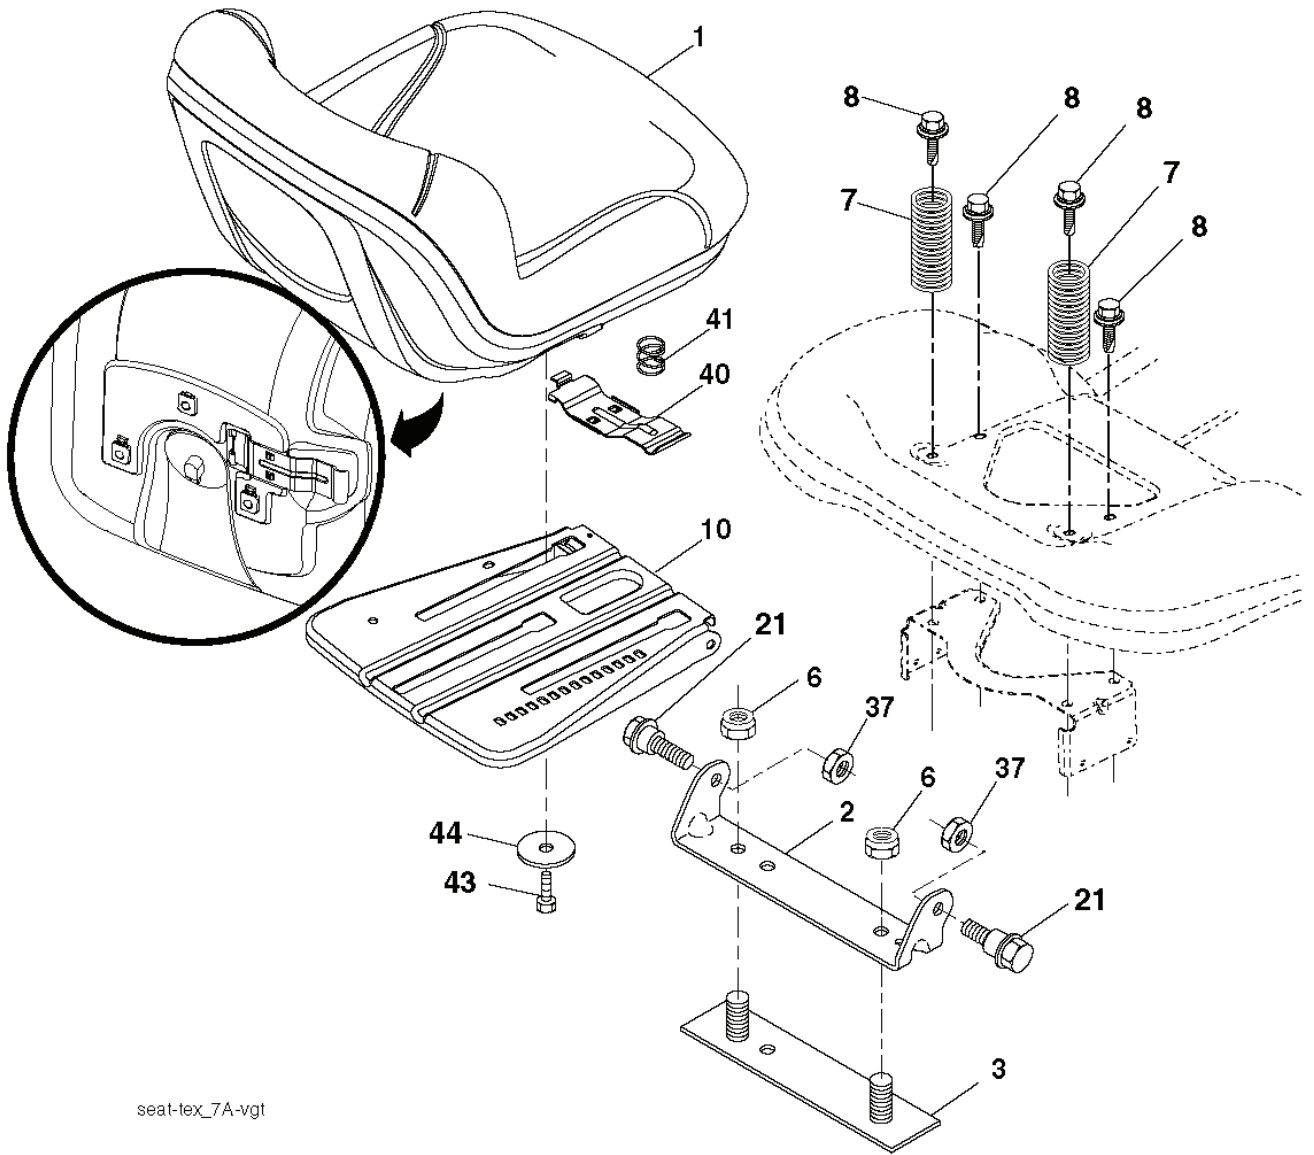

PTO SWITCH (MATING SIDE)

POSITION	CIRCUIT	"MAKE"
OFF	M+G+A1	
RUN/OVERRIDE	B+A1	
RUN	B+A1	L+A2
START	B + S + A1	

WIRING INSULATED CLIPS
NOTE: IF WIRING INSULATED CLIPS WERE REMOVED FOR SERVICING OF UNIT, THEY SHOULD BE RE-INSTALLED TO PROPERLY SECURE YOUR WIRING.

seat-tex_7A-vgt

REF.	PART NO.	DESCRIPTION	REMARK	QTY.	KIT
1	532439819	SEAT		0	
2	532180166	BRACKET		0	
3	532140675	STRAP		0	
6	873800600	NUT		0	
7	532124181	SPRING		0	
8	532171877	BOLT		0	
10	532196977	PLATE		0	
21	532171852	BOLT		0	
37	873800500	LOCK NUT		0	
40	532197661	HANDLE		0	
41	532198200	SPRING		0	
43	874760612	BOLT		0	
44	819133812	WASHER		0	