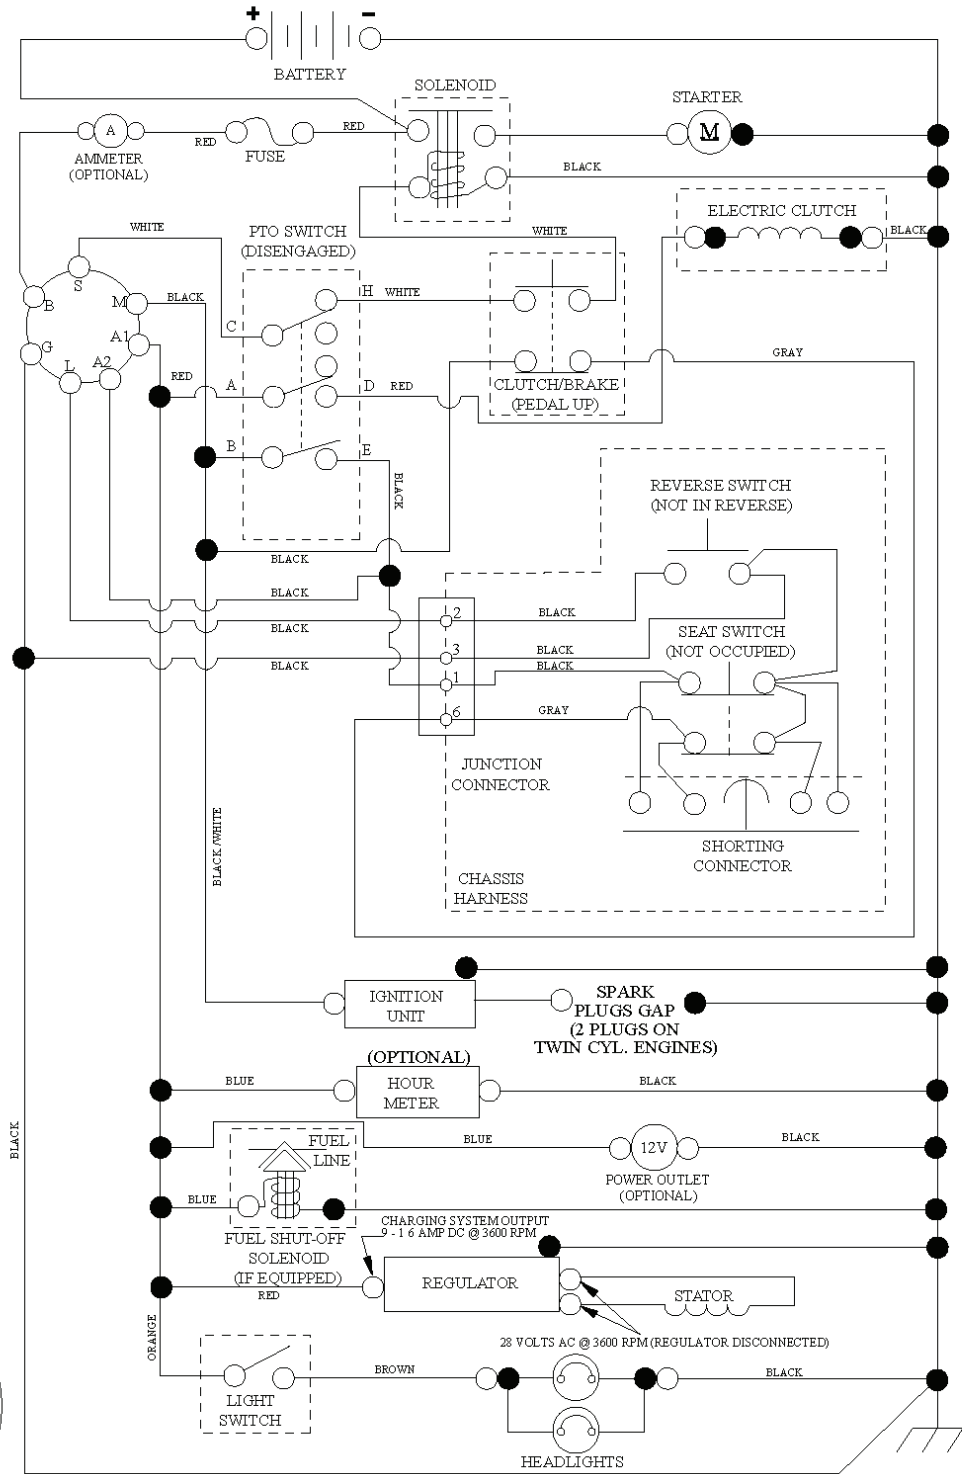

POSITION	CIRCUIT	"MAKE"
OFF	M+G+A1	
RUN/OVERRIDE	B+A1	
RUN	B+A1	L+A2
START	B + S + A1	

WIRING INSULATED CLIPS
NOTE: IF WIRING INSULATED CLIPS WERE REMOVED FOR SERVICING OF UNIT, THEY SHOULD BE RE-INSTALLED TO PROPERLY SECURE YOUR WIRING.