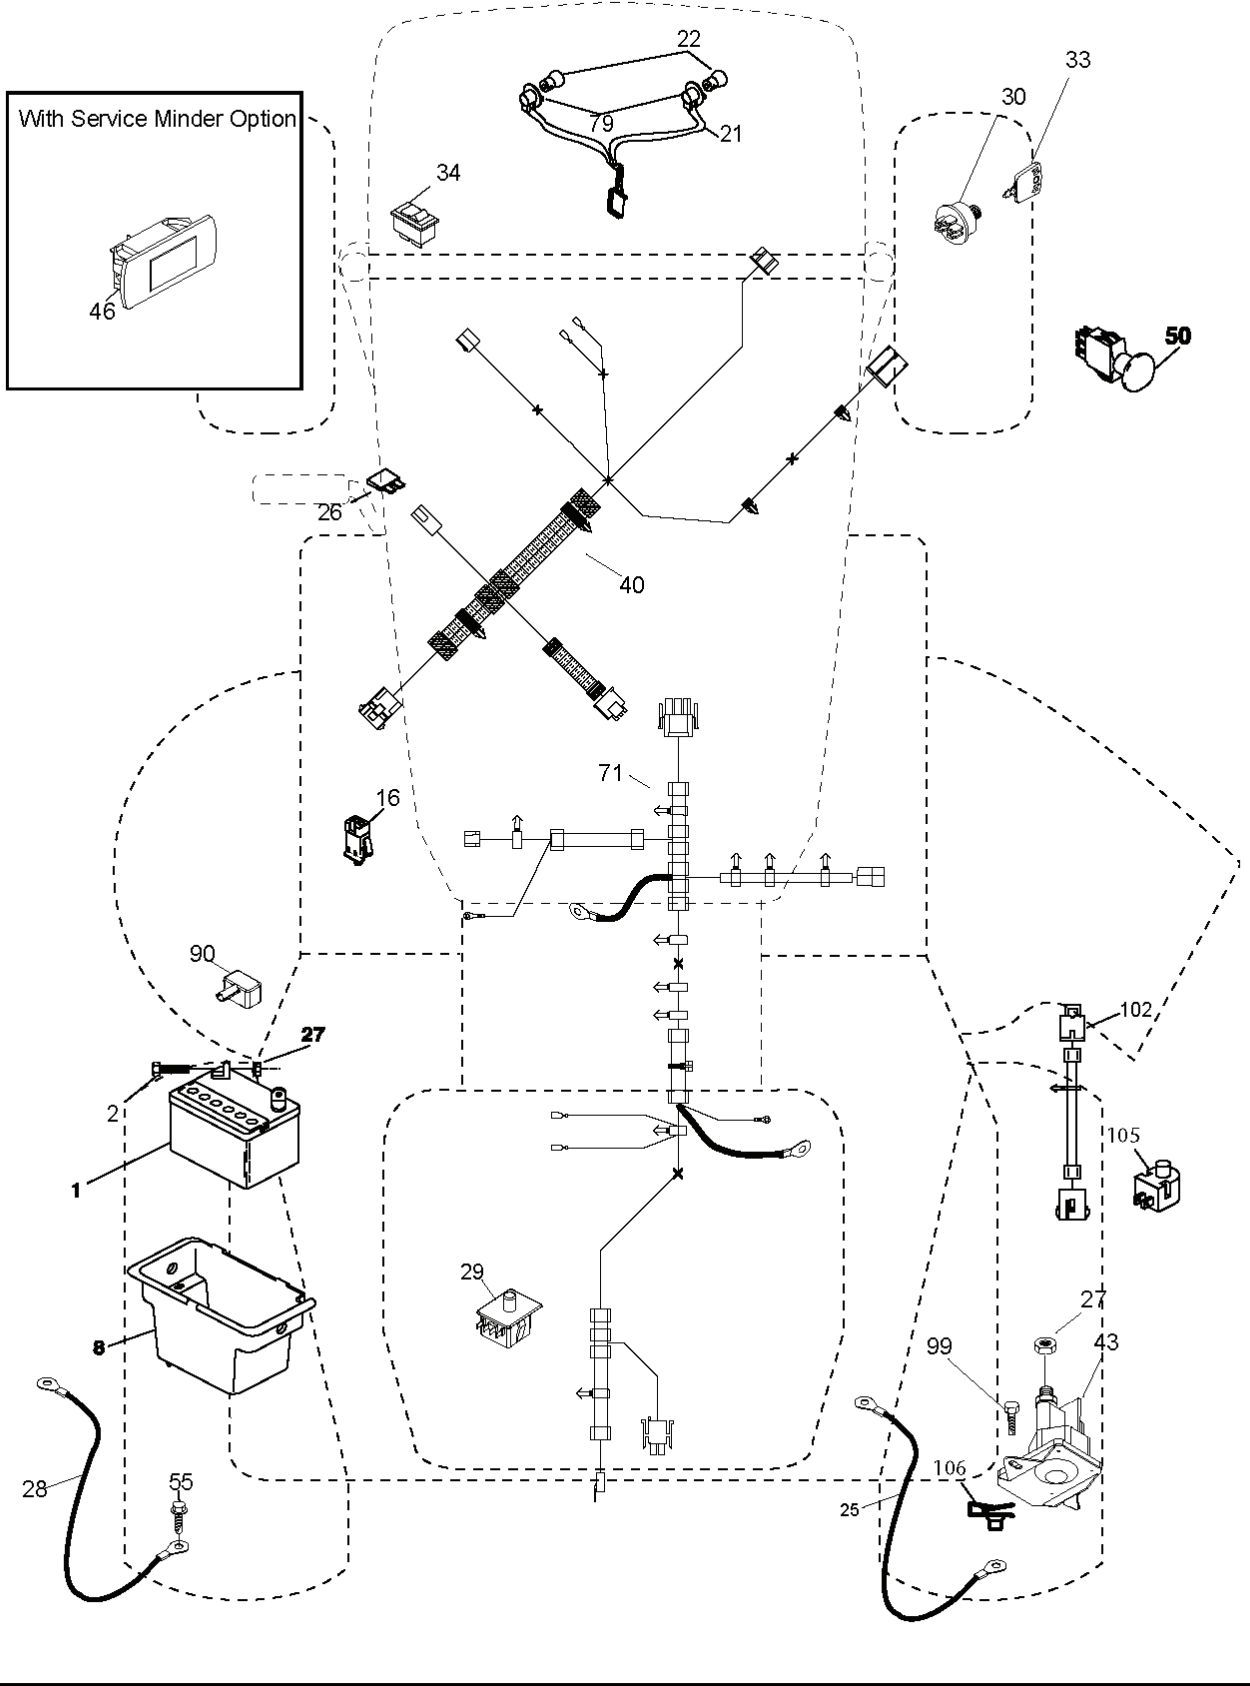

LTH154, 96041024201, 2012-07

SPARE PARTS LIST

TR04K

With Service Minder Option

REF.	PART NO.	DESCRIPTION	REMARK	QTY.	KIT
1	532163465	BATTERY		0	
2	874760412	BOLT		0	
8	532193228	BOX		0	
16	532176138	MICRO SWITCH		0	
21	532400252	HARNESS		0	
22	532004152	BULB		0	
25	581498001	CABLE		0	
26	532175158	FUSE		0	
27	873510400	NUT		0	
28	532421686	CABLE		0	
29	532401545	SWITCH		0	
30	532193350	IGNITION MODULE		0	
33	532411935	KEY		0	
34	532110712	SWITCH		0	
40	581023201	HARNESS		0	
43	532192507	SOLENOID		0	
50	532174651	SWITCH		1	
55	817060512	SCREW		0	
71	581023001	HARNESS		0	
79	532175242	HOLDER		0	
90	532435395	TERMINAL COVER		0	
99	817670412	SCREW		1	
102	532404454	CABLE		1	
105	532407568	SWITCH		1	
106	532174814	NUT		1	

SPARK ARRESTER KIT

REF.	PART NO.	DESCRIPTION	REMARK	QTY.	KIT
1	000000000	W/O DESCRIPTION	Engine Kohler Model No. SV470-3212 (438330)	0	
2	532188655	MUFFLER		0	
9	532194320	BELT GUIDE		0	
11	532180505	CLUTCH		1	
12	532405097	PULLEY		0	
15	532407545	FUEL TANK		0	
18	532430220	FUEL CAP		0	
20	532183897	CONTROL		0	
21	532416358	SCREW		0	
28	532137040	HOSE		0	
29	532137180	SPARK ARRESTER KIT		0	
37	532123487	HOSE CLAMP		0	
41	532126197	WASHER		1	
42	810040700	WASHER		0	
45	873510400	NUT		0	
69	532185909	GASKET		0	
79	532192334	SCREW		0	
85	532173937	BOLT		1	
87	532171877	BOLT		0	
90	817000616	SCREW		0	
92	817120616	SCREW		0	
94	532188654	TUBE EXHAUST		0	
96	819091416	WASHER		0	
97	817670412	SCREW		0	
122	532421922	EXTENSION PIPE		0	

REF.	PART NO.	DESCRIPTION	REMARK	QTY.	KIT
1	532400389	LABEL		0	
2	581627301	DECAL		0	
3	532196841	DECAL		0	
4	532448069	DECAL		0	
5	532159736	DECAL		0	
6	532180432	DECAL		0	
7	532182166	DECAL		0	
8	532448060	DECAL		0	
9	532145005	DECAL		0	
10	532140837	DECAL		0	
11	532196357	DECALC."DANGER DEFLECTEUR"		0	
12	532194302	DECALC.SCHEMA MONTAGE		0	
13	532159737	DECAL		0	
--	532166960	DECAL		0	
--	532162598	DECAL		0	
--	532439681	PLATE		0	
--	532439966	PAD		0	