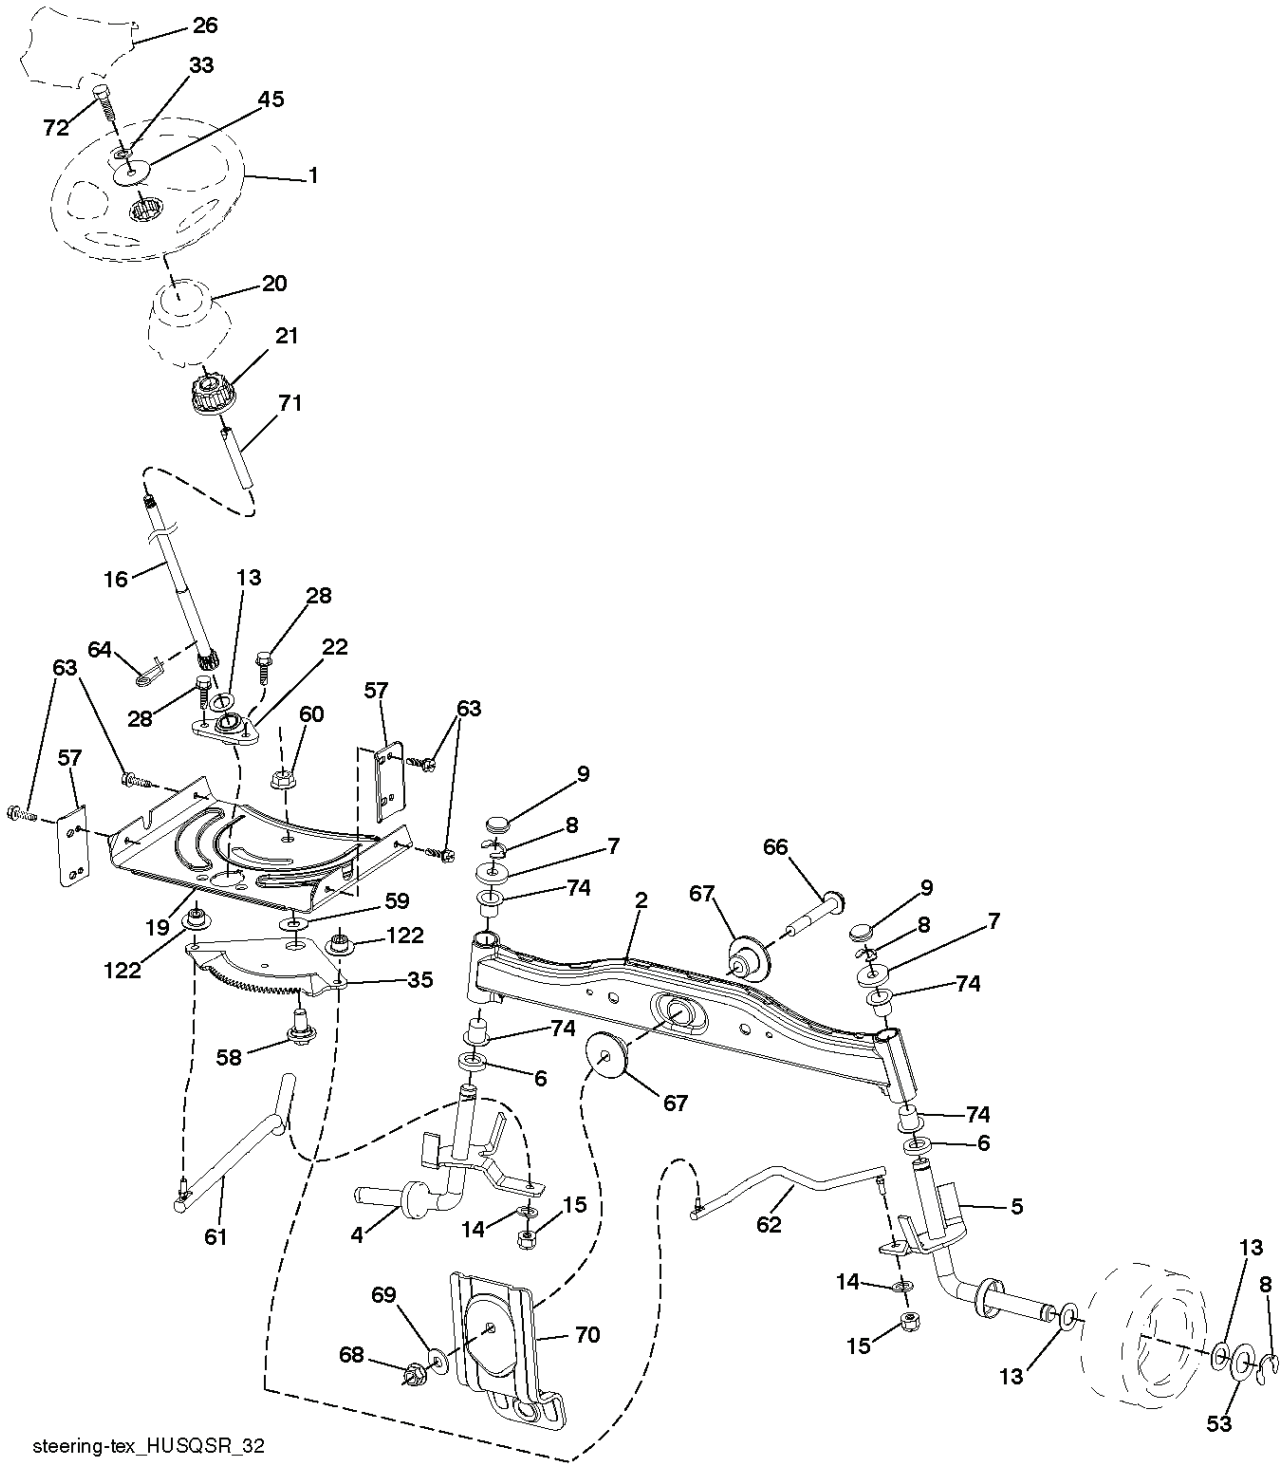

REF.	PART NO.	DESCRIPTION	REMARK	QTY.	KIT
1	532444163	HOUSING		0	
6	532195186	ARM		0	
8	532193003	SCREW		0	
11	532138497	BLADE		0	
13	532192872	SHAFT ASSY		0	
14	532187281	BEARING HOUSING		0	
15	532110485	BEARING		0	
19	532196539	BOLT		0	
21	873680500	NUT		0	
23	532192557	HINGE		0	
24	532105304	HUB CAP		0	
25	532197026	TORSION SPRING		0	
26	532110452	NUT		0	
27	532401472	DEFLECTOR		0	
29	532131491	SHAFT		0	
30	532173984	SCREW		0	
31	532187690	WASHER		0	
32	532153532	PULLEY		0	
33	532400234	NUT		0	
34	872110612	BOLT		0	
40	873900600	NUT		0	
55	532197249	ARM		0	
56	532199092	SPACER		0	
57	817000616	SCREW		0	
59	532141043	GUARD		0	
68	532408381	BELT		0	
69	872140505	BOLT		0	
115	872110505	BOLT		0	
144	532193414	BELT GUIDE		0	
145	532193197	PULLEY		0	
147	532401872	SPRING		0	
188	532195161	STUD		0	
189	873900500	NUT		0	
199	532400095	BAFFLE		0	
209	819133210	WASHER		0	
241	532152927	SCREW		0	
242	532415598	HOSE COUPLING		0	
251	532436087	ELASTIC STRAP		1	
--	532192870	SPINDLE		0	
--	580304501	CUTTING DECK		0	

PTO SWITCH (MATING SIDE)

POSITION	CIRCUIT	"MAKE"
OFF	M+G+A1	
RUN/OVERRIDE	B+A1	
RUN	B+A1	L+A2
START	B + S + A1	

WIRING INSULATED CLIPS
NOTE: IF WIRING INSULATED CLIPS WERE REMOVED FOR SERVICING OF UNIT, THEY SHOULD BE RE-INSTALLED TO PROPERLY SECURE YOUR WIRING.

seat-tex_7A-vgt

REF.	PART NO.	DESCRIPTION	REMARK	QTY.	KIT
1	532439819	SEAT		0	
2	532180166	BRACKET		0	
3	532140675	STRAP		0	
6	873800600	NUT		0	
7	532124181	SPRING		0	
8	532171877	BOLT		0	
10	532196977	PLATE		0	
21	532171852	BOLT		0	
37	873800500	LOCK NUT		0	
40	532197661	HANDLE		0	
41	532198200	SPRING		0	
43	874760612	BOLT		0	
44	819133812	WASHER		0	