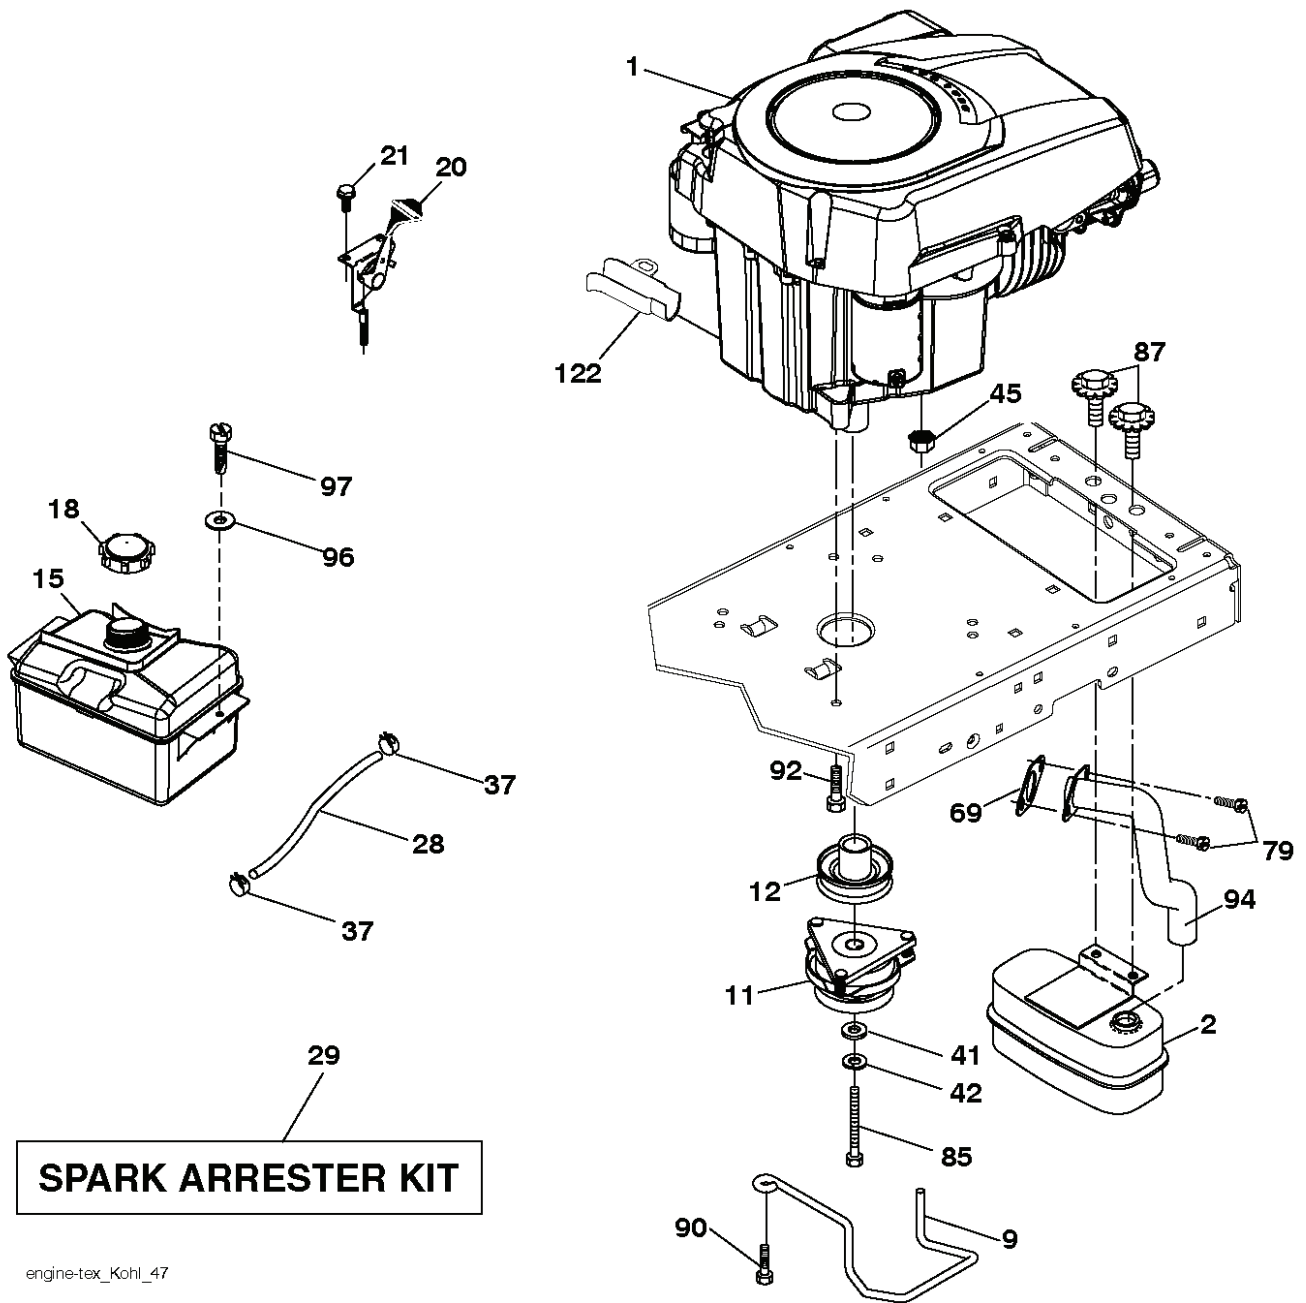

LTH154, 96041024201, 2012-07

SPARE PARTS LIST

TR04K

With Service Minder Option

REF.	PART NO.	DESCRIPTION	REMARK	QTY.	KIT
1	532163465	BATTERY		0	
2	874760412	BOLT		0	
8	532193228	BOX		0	
16	532176138	MICRO SWITCH		0	
21	532400252	HARNESS		0	
22	532004152	BULB		0	
25	581498001	CABLE		0	
26	532175158	FUSE		0	
27	873510400	NUT		0	
28	532421686	CABLE		0	
29	532401545	SWITCH		0	
30	532193350	IGNITION MODULE		0	
33	532411935	KEY		0	
34	532110712	SWITCH		0	
40	581023201	HARNESS		0	
43	532192507	SOLENOID		0	
50	532174651	SWITCH		1	
55	817060512	SCREW		0	
71	581023001	HARNESS		0	
79	532175242	HOLDER		0	
90	532435395	TERMINAL COVER		0	
99	817670412	SCREW		1	
102	532404454	CABLE		1	
105	532407568	SWITCH		1	
106	532174814	NUT		1	

SPARK ARRESTER KIT

REF.	PART NO.	DESCRIPTION	REMARK	QTY.	KIT
1	000000000	W/O DESCRIPTION	Engine Kohler Model No. SV470-3212 (438330)	0	
2	532188655	MUFFLER		0	
9	532194320	BELT GUIDE		0	
11	532180505	CLUTCH		1	
12	532405097	PULLEY		0	
15	532407545	FUEL TANK		0	
18	532430220	FUEL CAP		0	
20	532183897	CONTROL		0	
21	532416358	SCREW		0	
28	532137040	HOSE		0	
29	532137180	SPARK ARRESTER KIT		0	
37	532123487	HOSE CLAMP		0	
41	532126197	WASHER		1	
42	810040700	WASHER		0	
45	873510400	NUT		0	
69	532185909	GASKET		0	
79	532192334	SCREW		0	
85	532173937	BOLT		1	
87	532171877	BOLT		0	
90	817000616	SCREW		0	
92	817120616	SCREW		0	
94	532188654	TUBE EXHAUST		0	
96	819091416	WASHER		0	
97	817670412	SCREW		0	
122	532421922	EXTENSION PIPE		0	

REF.	PART NO.	DESCRIPTION	REMARK	QTY.	KIT
531029501	531029501	AIR FILTER		0	
531029504	531029504	SPARK PLUG		0	
531029502	531029502	FILTER		0	
531029503	531029503	FILTER		0	
532130969	532130969	BELT		0	
532447559	532447559	BELT		0	
532193957	532193957	RIDE ON BLADE		0	