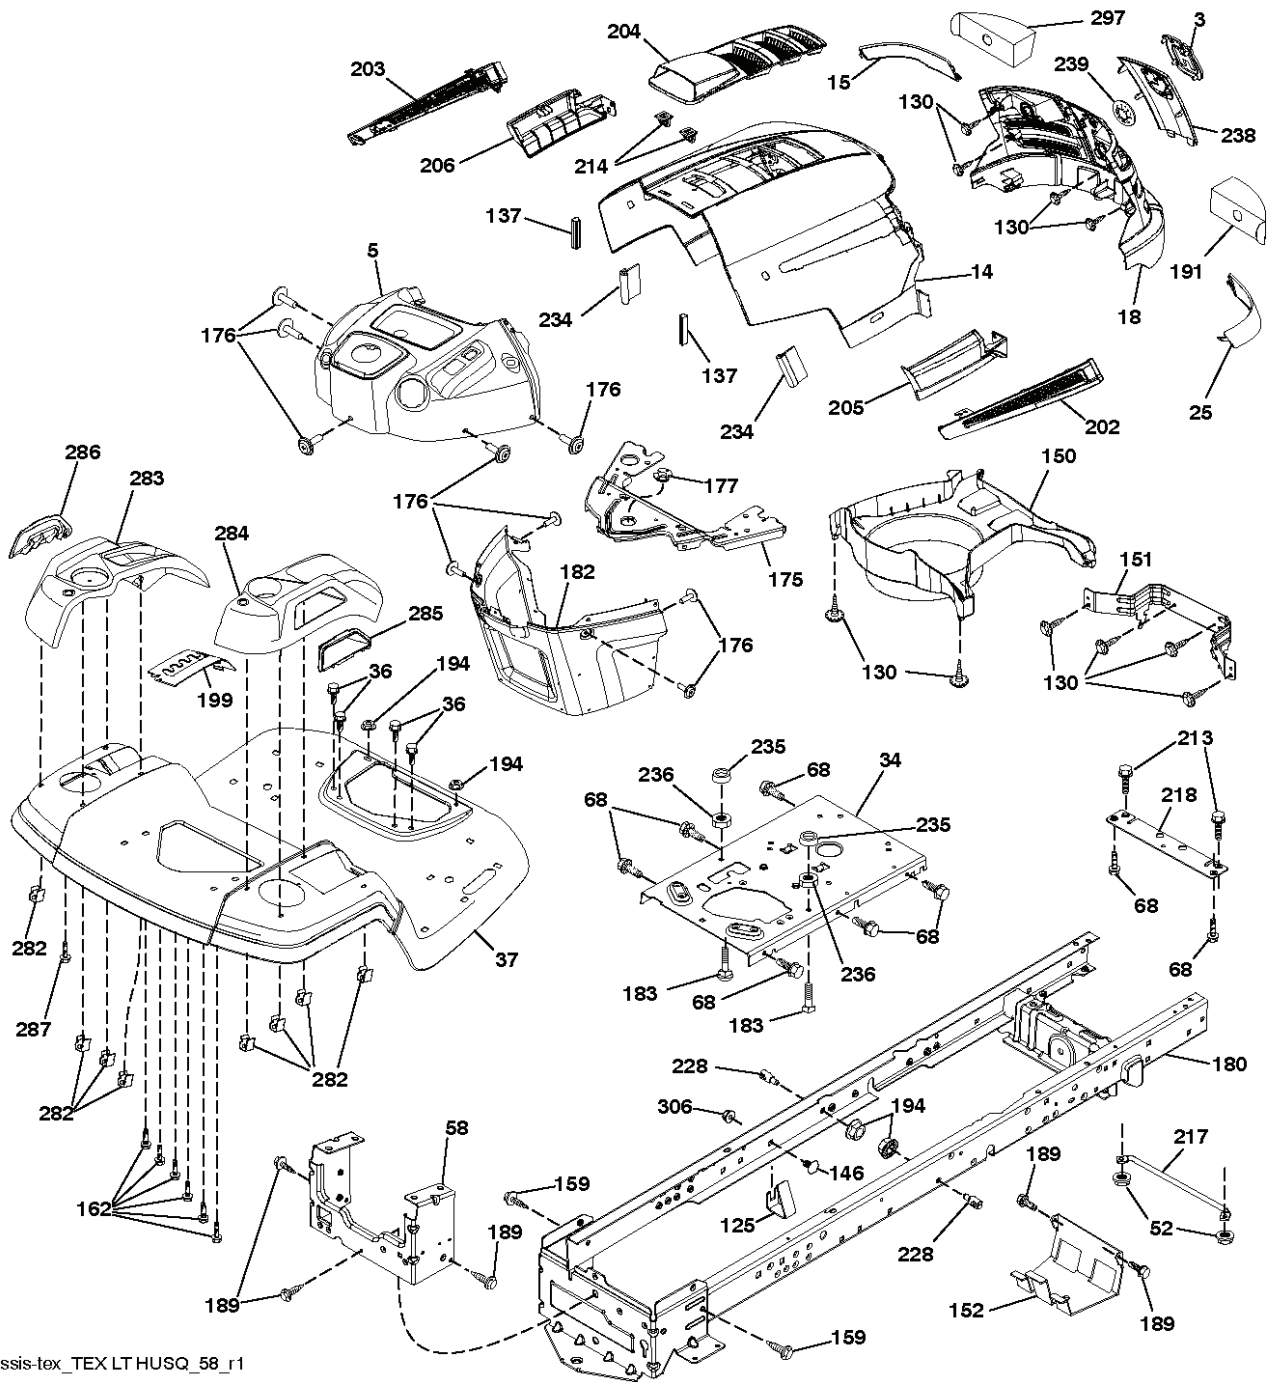

REF.	PART NO.	DESCRIPTION	REMARK	QTY.	KIT
3	581056301	LOGOTYPE		0	
5	532438966	DASH		0	
14	532441267	HOOD		0	
15	532441428	LENS		0	
18	532441368	GRILLE		0	
25	532441427	LENS		0	
34	532447253	PLATE		0	
36	817060512	SCREW		0	
37	532441266	FENDER		0	
52	873680500	NUT		0	
58	532412280	PLATE		0	
68	817490508	SCREW		0	
125	581684801	CLIP		1	
130	532416358	SCREW		0	
137	532407590	DAMPING PIECE		0	
146	581857901	BOLT		1	
150	532407537	AIR CONDUCTOR		0	
151	532407807	BRACKET		0	
152	532199535	SHIELD		0	
159	817000612	SCREW		0	
162	532142432	SCREW		0	
175	532199472	PLATE		0	
176	532400776	SCREW		0	
177	532195228	BUSHING		0	
180	532415063	FRAME		0	
182	532407176	DASH		0	
183	874520520	BOLT		0	
189	817000512	SCREW		0	
191	532416501	INSERT		0	
194	873900500	NUT		0	
199	532413485	PLATE		0	
202	532441342	COVER		0	
203	532441343	COVER		0	
204	532441375	COVER		0	
205	532441344	SKIRT		0	
206	532441345	SKIRT		0	
213	874760512	BOLT		0	
214	532199145	CLIP		0	
217	532409167	ROD		0	
218	532196395	PLATE		0	
228	532195161	STUD		0	
234	532404742	DAMPING PIECE		0	
235	532406129	SPACER		0	
236	873930500	NUT		0	
238	532441374	SPARE PARTS		0	
239	532404883	CLIP		0	
282	532414110	CLIP		0	
283	532442039	DECK		0	
284	532444164	CONSOLE		0	
285	532416315	CONSOLE		0	
286	532416317	CONSOLE		0	
287	817600406	SCREW		0	
297	532406665	INSERT		0	
306	873900600	NUT		1	
---	532439976	PLUG		0