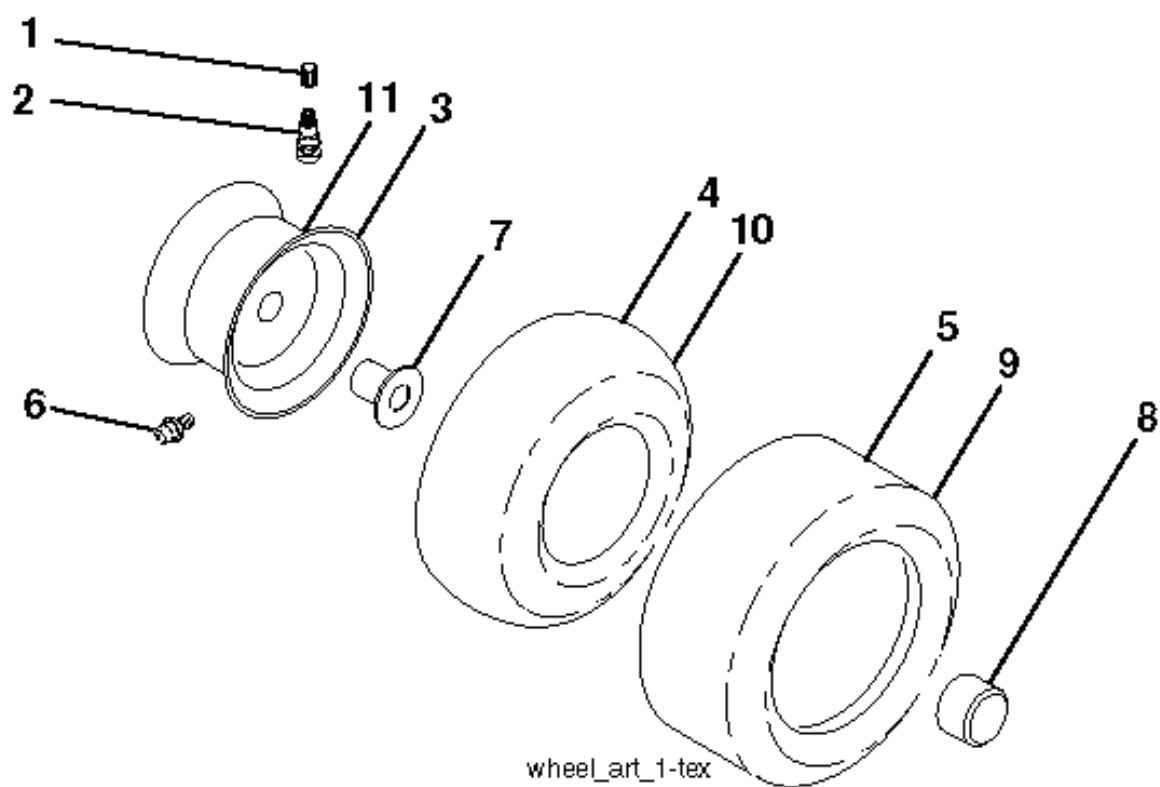

wheel_art_1-tex

REF.	PART NO.	DESCRIPTION	REMARK	QTY.	KIT
1	532059192	CAP VALVE		0	
2	532065139	NIPPLE		0	
3	532138336	RIM	Front 6"	0	
4	532059904	HOSE	Front (Service Item Only)	0	
5	532106222	TIRE	Front 15 x 6.0-6	0	
6	532124957	FITTING	(Front Wheel Only)	0	
7	532124959	BEARING	(Front Wheel Only)	0	
8	532175039	HUB CAP		0	
9	532420531	TIRE	Rear 18 x 9.5-8	0	
10	532124926	HOSE	Rear (Service Item Only)	0	
11	532138337	RIM SPROCKET	Rear 8"	0	
--	532144334	SEALING FOAM		0	
	PART NO.		REMARK		KIT