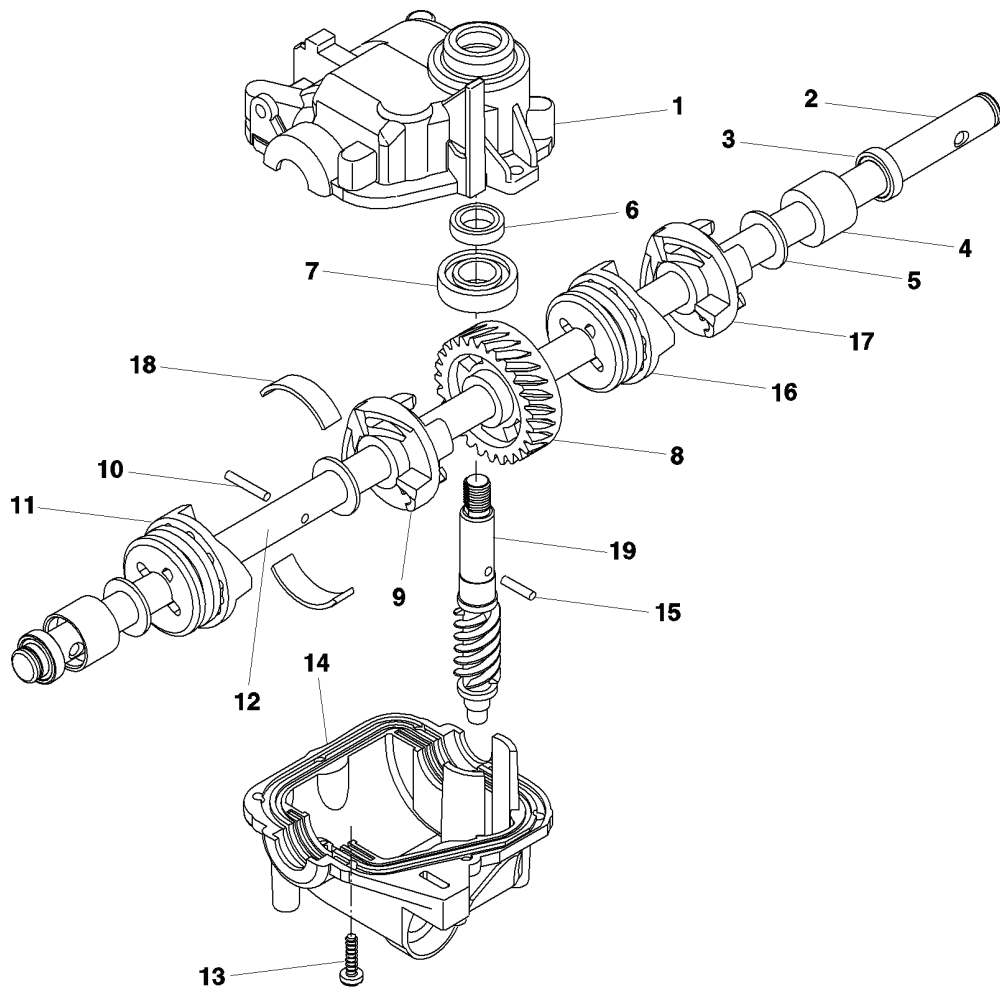

ROTARY LAWN MOWER - - MODEL NUMBER R152SVH (96141013302)
PRODUCT NUMBER 961 41 01-33
GEARCASE ASSEMBLY - PART NUMBER 532 40 80-29

REF.	PART NO.	DESCRIPTION	REMARK	QTY.	KIT
1	532412736	CASE		1	
2	532413269	SHAFT		1	
3	532183508	SEAL, OUTPUT SHAFT		1	
4	532183511	BUSHING		1	
5	532183509	WASHER		1	
6	532183514	SEAL, INPUT SHAFT		1	
7	532183506	BALL BEARING		1	
8	532412742	GEAR		1	
9	532412740	MOVEABLE DOG CLUTCH LH		1	
10	532412746	PIN 3.50.337		1	
11	532412739	FIXED DOG CLUTCH LH		1	
12	532413268	SHAFT		1	
13	532183513	SCREW		1	
14	532412747	CASE		1	
15	532412741	PIN 7 33732		1	
16	532412743	CLUTCH		1	
17	532412744	FIXED DOG CLUTCH RH		1	
18	532410731	SPRING		1	
19	532413267	SHAFT		1