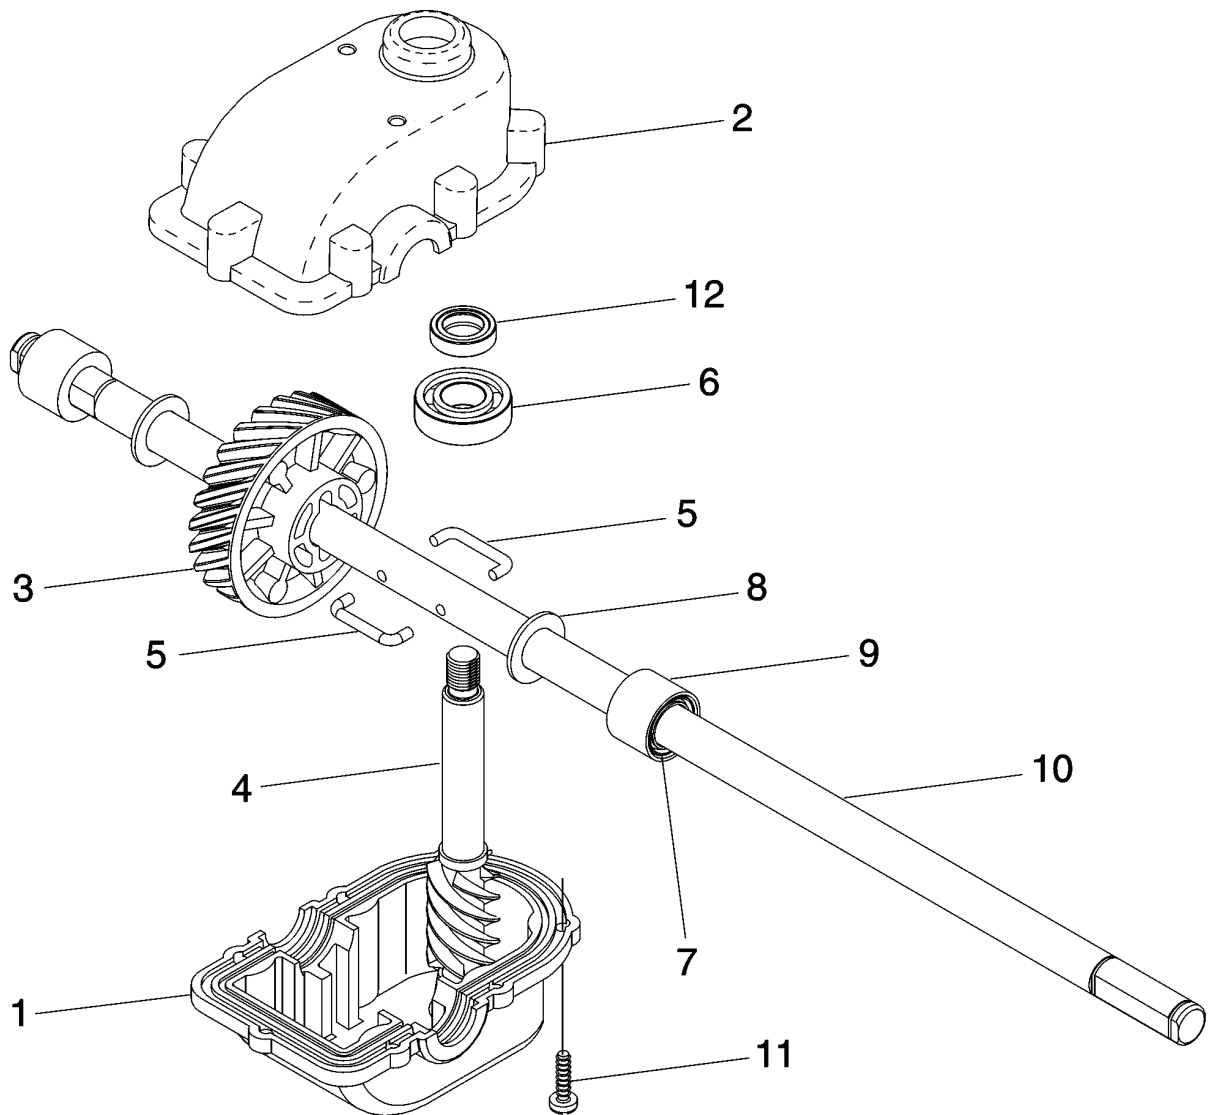

**ROTARY LAWN MOWER - - CUSTOMER MODEL NUMBER R152SVH
(96141013300) PRODUCT NO. 961 41 01-33
GEARCASE ASSEMBLY - PART NUMBER 532 18 82-94**

REF.	PART NO.	DESCRIPTION	REMARK	QTY.	KIT
1	532187530	CARTER INF. BOITE DE VITESSE		1	
2	532191245	GEAR HOUSING		1	
3	532187532	PINION		1	
4	532191246	SHAFT		1	
5	532183505	WIRE, FORMED		1	
6	532183506	BALL BEARING		1	
7	532183508	SEAL, OUTPUT SHAFT		1	
8	532183509	WASHER		1	
9	532183511	BUSHING		1	
10	532191247	SHAFT		1	
11	532183513	SCREW		1	
12	532183514	SEAL, INPUT SHAFT		1	
-	532750369	GREASE		1