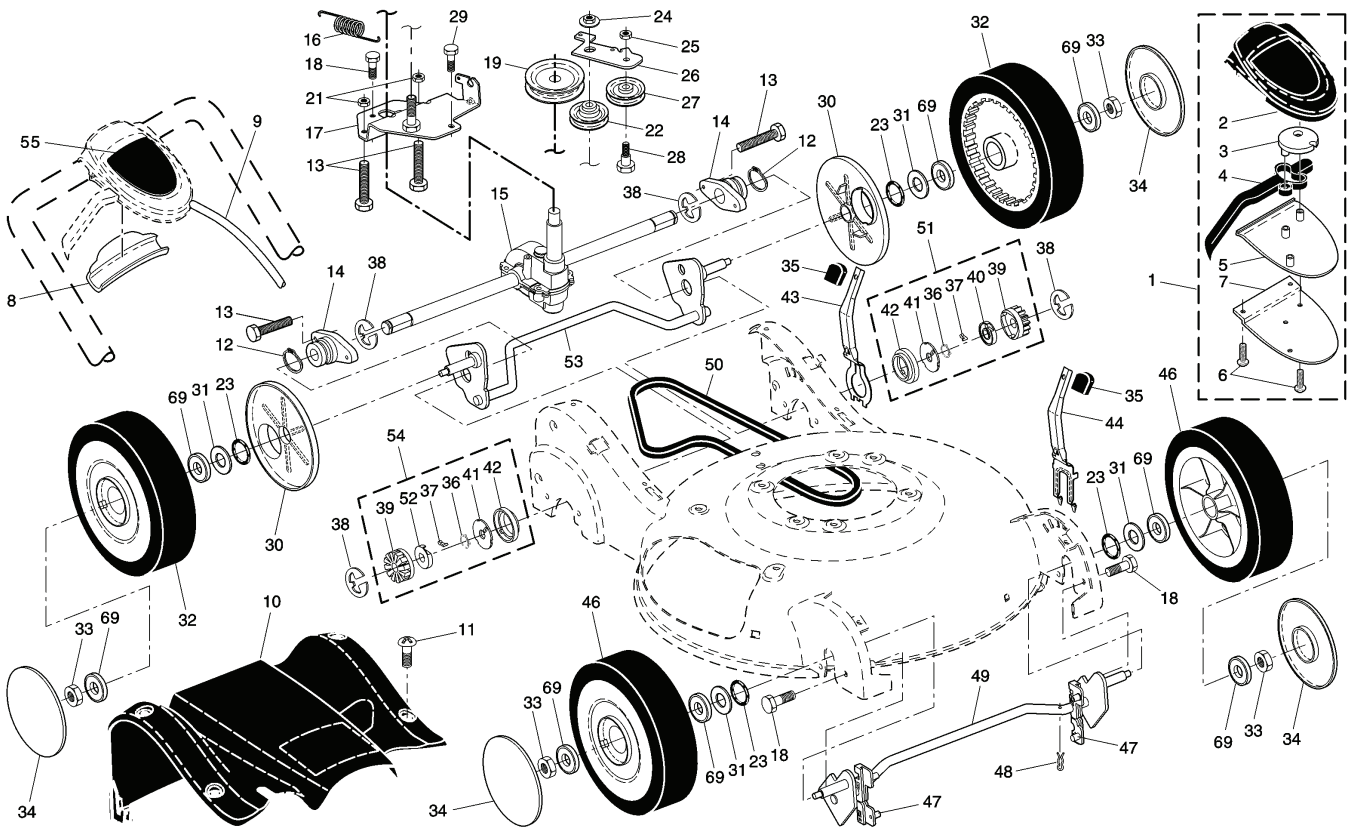

ROTARY LAWN MOWER - - CUSTOMER MODEL NO. R152SVH (96141013300) PRODUCT NO. 961 41 01-33

REF.	PART NO.	DESCRIPTION	REMARK	QTY.	KIT
1	532197012	CONTROL		1	
2	532195761	COVER		1	
3	532187353	DISC		1	
4	532190037	ARM		1	
5	532195762	COVER		1	
6	532181698	SCREW		1	
7	532400723	BRACKET		1	
8	532186297	HUB CAP		1	
9	532197011	CABLE		1	
10	532190565	COVER		1	
11	532194188	SCREW		1	
12	812000012	RETAINER RING		1	
13	532183450	SCREW		1	
14	532187120	BEARING		1	
15	532188294	GEARBOX		1	
16	532194124	SPRING		1	
17	532194438	BRACKET		1	
18	532163409	SCREW		1	
19	532194128	PULLEY		1	
21	532132004	NUT		1	
22	532193791	PULLEY		1	
23	532197480	O-RING		1	
24	532145212	NUT		1	
25	873930500	NUT		1	
26	532196542	LEVER		1	
27	532166043	PULLEY		1	
28	532160829	BOLT		1	
29	817060410	SCREW		1	
30	532183457	SHIELD		1	
31	532088348	WASHER		1	
32	532192619	WHEEL		1	
33	532083923	NUT		1	
34	532183695	HUB CAP		1	
35	532185994	KNOB		1	
36	532188291	SPRING		1	
37	532175098	PAWL		1	
38	812000058	E-CLIP		1	
39	532175103	GEAR		1	
40	532175105	SPACER		1	
41	532175104	DISC		1	
42	532184172	SEALING		1	
43	532190520	LEVER		1	
44	532190518	LEVER		1	
46	532192230	WHEEL		1	
47	532183438	BUSHING		1	
48	532169675	PIN		1	
49	532196469	SHAFT		1	
50	532183688	BELT		1	
51	532188331	PINION		1	
52	532175102	SPACER		1	
53	532195995	SHAFT		1	
54	532188330	PINION		1	
55	532189378	DECAL		1	
69	532169911	BALL BEARING		1