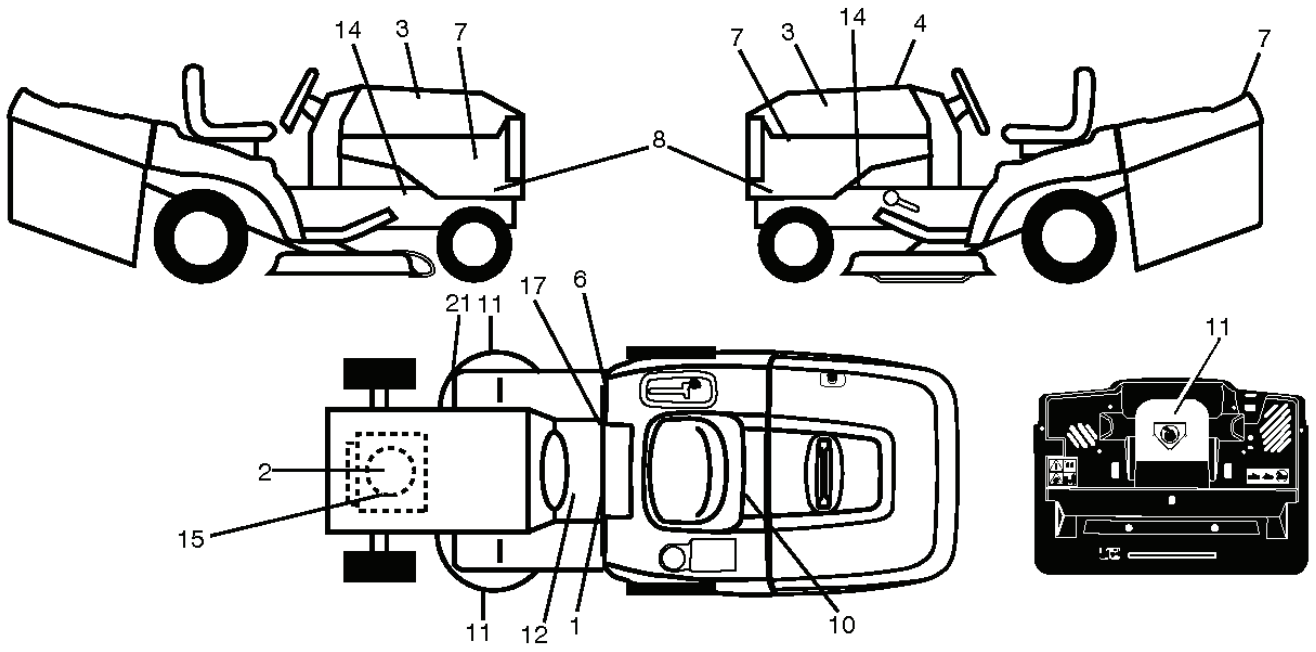

REF.	PART NO.	DESCRIPTION	REMARK	QTY.	KIT
1	532400389	LABEL		1	
2	532196841	DECAL		1	
3	532415558	DECAL		1	
4	532445996	DECAL		1	
6	532180432	DECAL		1	
7	532439437	DECAL		1	
8	532440866	DECAL		1	
10	532145005	DECAL		1	
11	532182166	DECAL		1	
12	532159737	DECAL		1	
14	532159736	DECAL		1	
15	532437412	DECAL		1	
17	532140837	DECAL		1	
21	532166286	DECAL		1	
--	532138311	DECAL		1	
	532166960	DECAL		1	
	PART NO.		REMARK		KIT