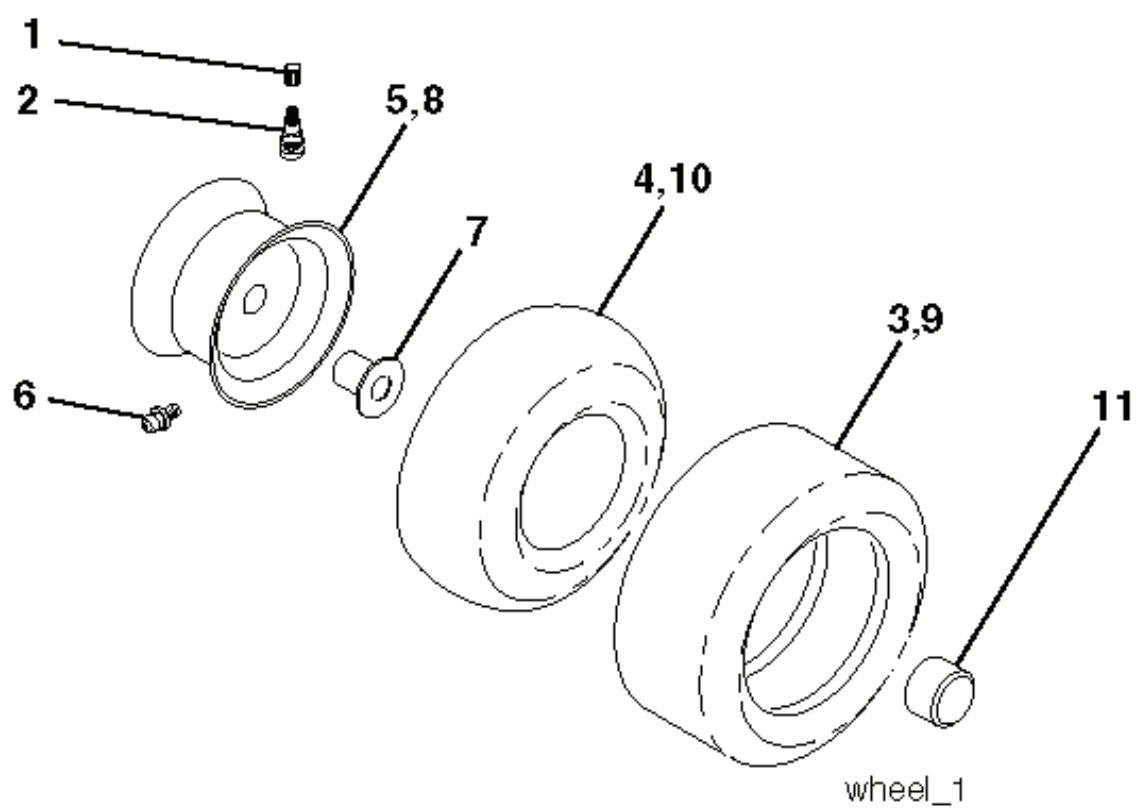

IGNITION SWITCH

POSITION	CIRCUIT	"MAKE"
OFF	M+G+A1	
RUN/OVERRIDE	B+A1	
RUN	B+A1	L+A2
START	B + S + A1	

WIRING INSULATED CLIPS

NOTE: IF WIRING INSULATED CLIPS WERE REMOVED FOR SERVICING OF UNIT, THEY SHOULD BE RE-INSTALLED TO PROPERLY SECURE YOUR WIRING.

RELAY

steering-CRD_OPP_2_r1

REF.	PART NO.	DESCRIPTION	REMARK	QTY.	KIT
1	532186780	STEERING WHEEL		1	
2	532193542	AXLE		1	
3	532169840	SPINDLE		1	
4	532169839	SPINDLE		1	
5	532124931	WASHER		1	
6	532121748	WASHER		1	
8	812000029	RETAINER RING		1	
10	532175121	ROD		1	
11	810040600	WASHER		1	
13	532136518	PIPE		1	
15	873900600	NUT		1	
17	532190753	ROD		1	
29	817000612	SCREW		1	
32	532170162	ROD		1	
33	819111216	WASHER		1	
34	810040500	WASHER		1	
35	873540500	NUT		1	
36	532155099	BUSHING		1	
37	532152927	SCREW		1	
38	532192916	INSERT DE VOLANT		1	
39	819113812	WASHER		1	
40	873540600	NUT		1	
41	532186737	ADAPTER		1	
42	532169633	SLEEVE		1	
43	532121749	WASHER		1	
44	532190752	SHAFT		1	
46	532121232	HUB CAP		1	
65	532414736	SPACER		1	
67	872110618	BOLT		1	
68	532169827	SHAFT		1	
71	532175146	STEERING GEAR		1	
82	532199978	SUPPORT ESSIEU AVANT		1	
87	532173966	WASHER		1	
88	532175118	BOLT		1	
91	532175553	SPRING		1	
95	532188967	WASHER		1	
97	532428982	BOLT		1	
118	532406013	BEARING		1	

REF.	PART NO.	DESCRIPTION	REMARK	QTY.	KIT
1	532059192	CAP VALVE		1	
2	532065139	NIPPLE		1	
3	532106222	TIRE	Front 15" x 6.0"-6"	1	
4	532059904	HOSE	(Service Item Only)	1	
5	532138336	RIM	Front 6"	1	
6	532124957	FITTING	(Front Wheel Only)	1	
7	532124959	BEARING	(Front Wheel Only)	1	
8	532138337	RIM SPROCKET	Rear 8"	1	
9	532138468	TIRE	Rear 20" x 8"-8"	1	
10	532124926	HOSE	(Service Item Only)	1	
11	532175039	HUB CAP		1	
--	532144334	SEALING FOAM		1	