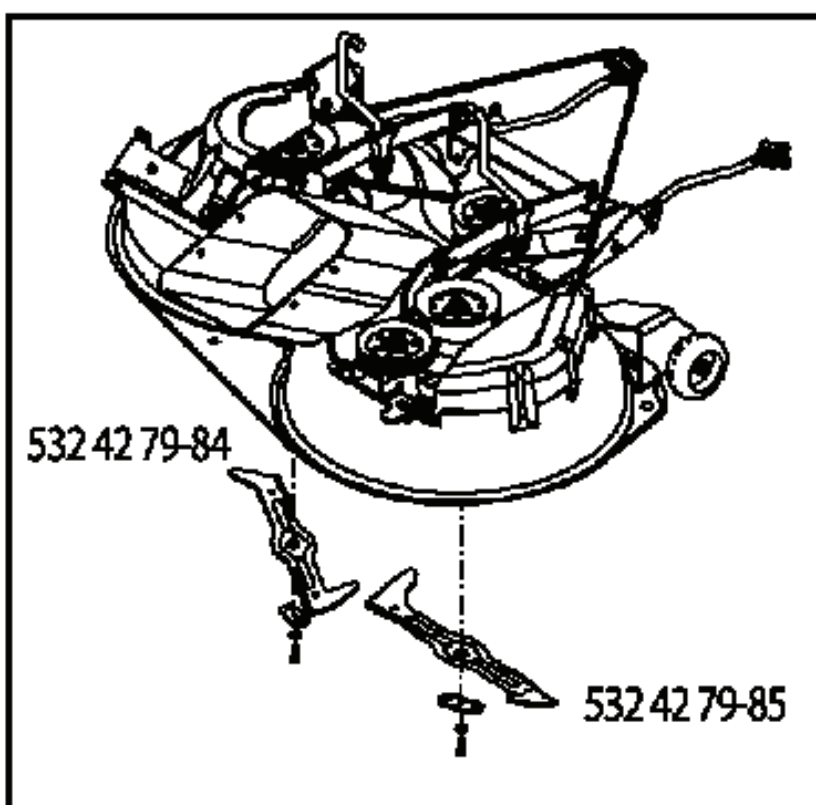

REF.	PART NO.	DESCRIPTION	REMARK	QTY.	KIT
1	532170551	THROTTLE CONTROL		1	
2	817720408	SCREW		1	
3	000000000	W/O DESCRIPTION	Engine B&S Model No. 31A507-2391-B1 (438618)	1	
4	532137352	MUFFLER		1	
13	532165291	GASKET		1	
23	532169837	HEAT SHIELD		1	
25	532190695	CONTROL CHOKE		1	
29	532137180	SPARK ARRESTER KIT		1	
31	532407551	FUEL TANK		1	
32	532430220	FUEL CAP		1	
33	532123487	HOSE CLAMP		1	
37	532137040	HOSE		1	
44	817670412	SCREW		1	
45	817000612	SCREW		1	
46	819091416	WASHER		1	
72	532192334	SCREW		1	
78	817060620	SCREW		1	
81	873510400	NUT		1	
122	532421922	EXTENSION PIPE		1