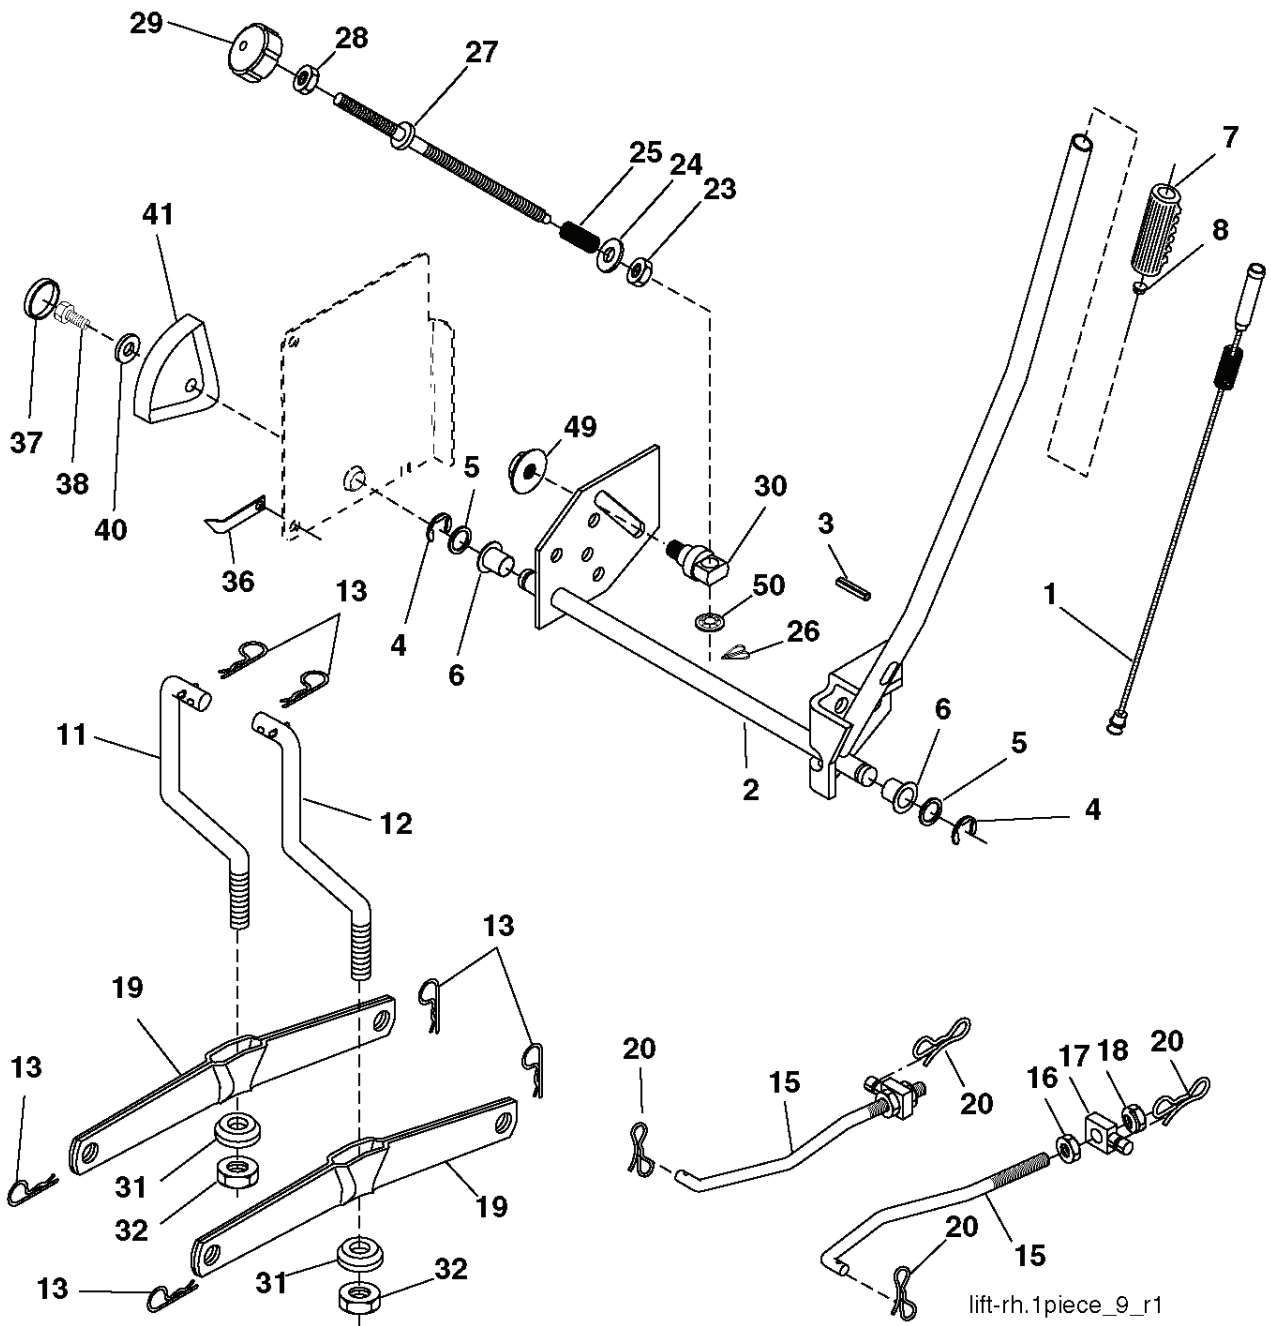

REF.	PART NO.	DESCRIPTION	REMARK	QTY.	KIT
1	532429121	CUTTING DECK		1	
3	532431864	BRACKET		1	
5	532124670	RETAINER RING		1	
6	532165557	ROD		1	
8	532181712	BOLT		1	
9	810030600	WASHER		1	
10	532140296	WASHER		1	
11	532427984	RIDE ON BLADE		1	
13	532137645	SHAFT		1	
14	532128774	BEARING HOUSING		1	
15	532110485	BEARING		1	
16	532427985	BLADE		1	
17	872140610	BOLT		1	
19	532132827	SPEC. BOLT		1	
20	532181713	BOLT		1	
22	532431169	BRACKET		1	
27	532427981	BRACKET		1	
30	532173984	SCREW		1	
31	532187690	WASHER		1	
32	532153532	PULLEY		1	
33	532400234	NUT		1	
36	532146763	PULLEY		1	
40	873680600	NUT		1	
41	873900600	NUT		1	
44	532431170	COVER		1	
45	532438968	MANDREL		1	
46	532137729	SCREW		1	
55	532199498	ARM		1	
56	532165723	SPACER		1	
61	532199486	SPRING		1	
67	532106932	KNOB		1	
68	532429532	BELT		1	
69	532165482	SHAFT		1	
80	532423062	NUT		1	
84	532156085	BELT GUIDE		1	
116	532193406	BOLT		1	
117	532174873	WHEEL		1	
119	819132012	WASHER		1	
124	872110612	BOLT		1	
131	532165661	PIPE		1	
152	532176074	WIRE		1	
158	817720408	SCREW		1	
185	532188234	CABLE		1	
260	817670608	SCREW		1	
298	817490628	SCREW		1	
--	532181857	BEARING HOUSING	Mandrel Assembly (Includes housing, shaft assembly, and bearing only - pulley/nut/washer and blade bolt/washers not included)	1	
--	532181858	BEARING HOUSING		1	
--	532431580	CUTTING DECK	Replacement Mower, Complete (Std. Deck - Order separately guage wheel components key nos. 116, 117 & 119)	1	

lift-rh.1piece_9_r1