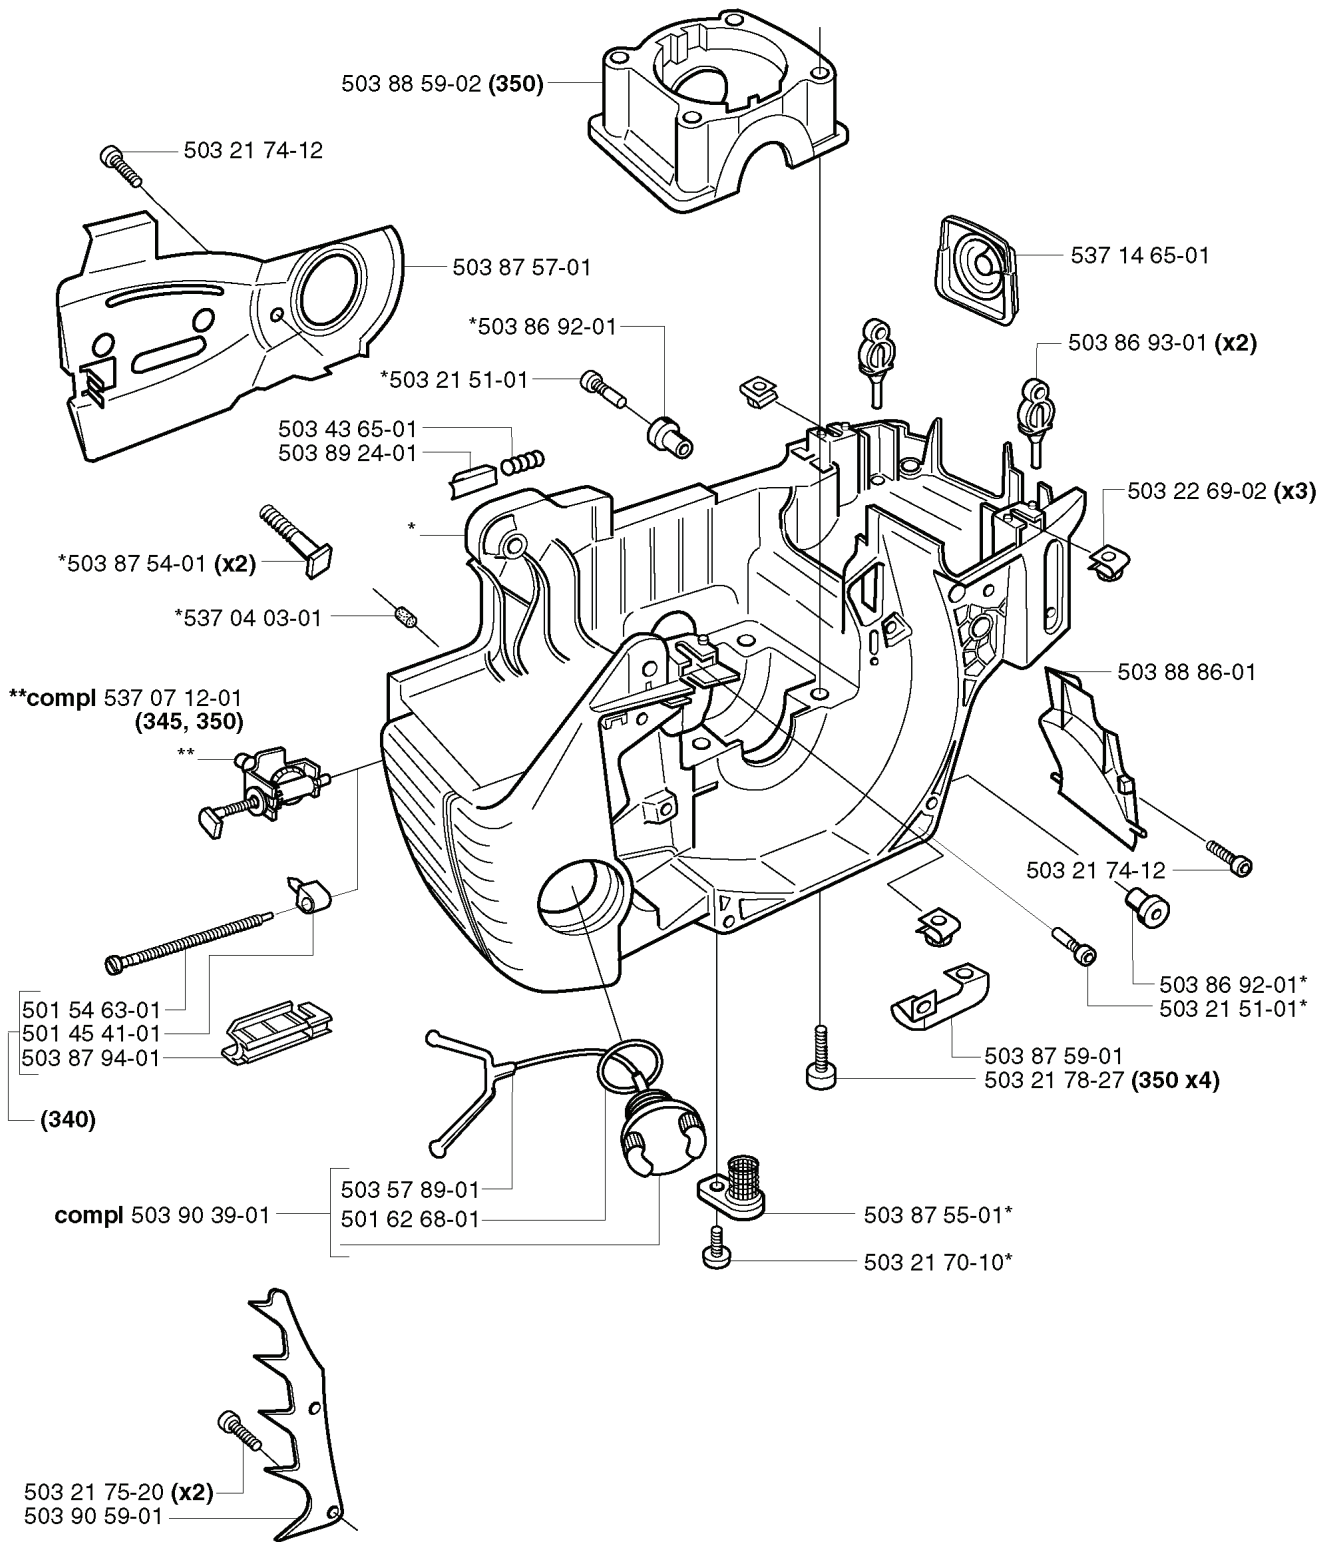

H *compl 537 17 20-01

REF.	PART NO.	DESCRIPTION	REMARK	QTY.	KIT
537 17 20-01	537172001	CRANKCASE ASSY		1	
503 88 59-02	503885902	BEARING COVER	350	1	
503 87 57-01	503875701	CHAIN GUIDE PLATE		1	
503 43 65-01	503436501	POSITION SPRING		1	
503 89 24-01	503892401	LOCK		1	
503 87 54-01	503875401	BAR BOLT		2	
537 04 03-01	537040301	VALVE		1	
537 07 12-01	537071201	CHAIN TENSIONER	345.350	1	
501 54 63-01	501546301	SCREW	340	1	
501 45 41-01	501454101	NUT	340	1	
503 87 94-01	503879401	RETAINER	340	1	
503 90 39-01	503903901	TANK		1	
503 21 75-20	503217520	SCREW IHSCFT		2	
503 90 59-01	503905901	SPIKE		1	
501 62 68-01	501626801	GASKET		1	
503 57 89-01	503578901	HOLDER		1	
503 21 70-10	503217010	SCREW CCRPANT		1	
503 87 55-01	503875501	OIL SCREEN		1	
503 21 78-27	503217827	SCREW IHSCFT	350	4	
503 87 59-01	503875901	GROUND PLATE		1	
503 21 51-01	503215101	SCREW IHSCFT		1	
503 86 92-01	503869201	BUSHING		1	
503 21 74-12	503217412	SCREW IHSCFT		1	
503 88 86-01	503888601	AIR NOZZLE		1	
503 22 69-02	503226902	NUT		3	
503 86 93-01	503869301	SUPPORT		2	
537 14 65-01	537146501	BELLOWS		1	