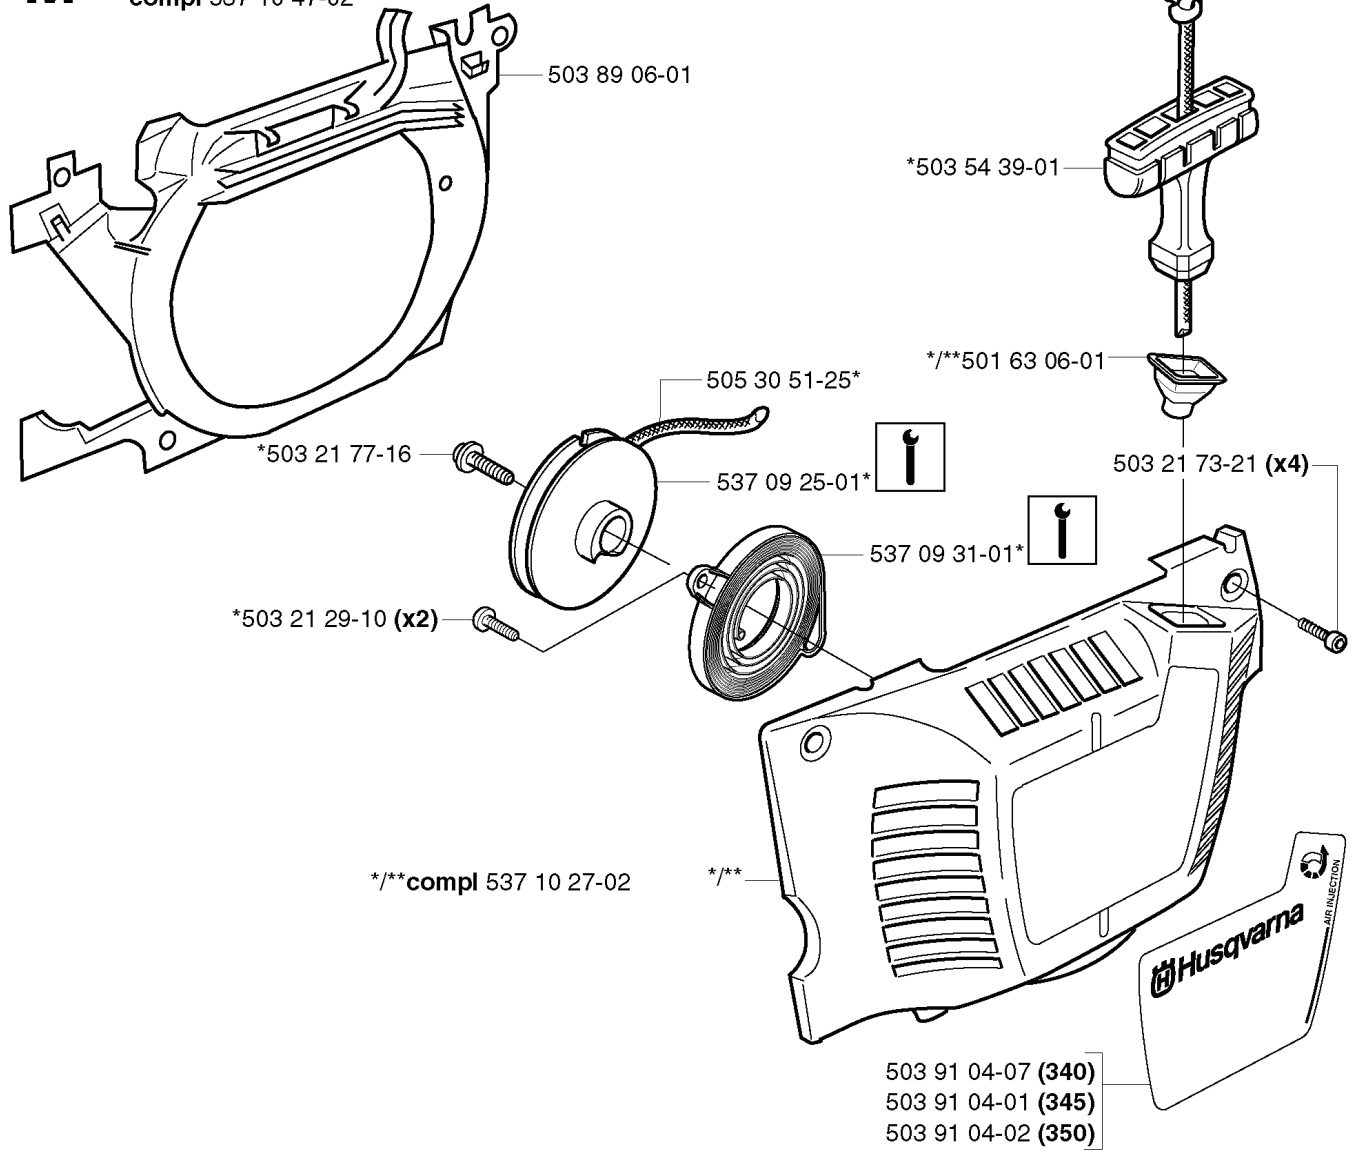

M

*compl 537 10 47-02