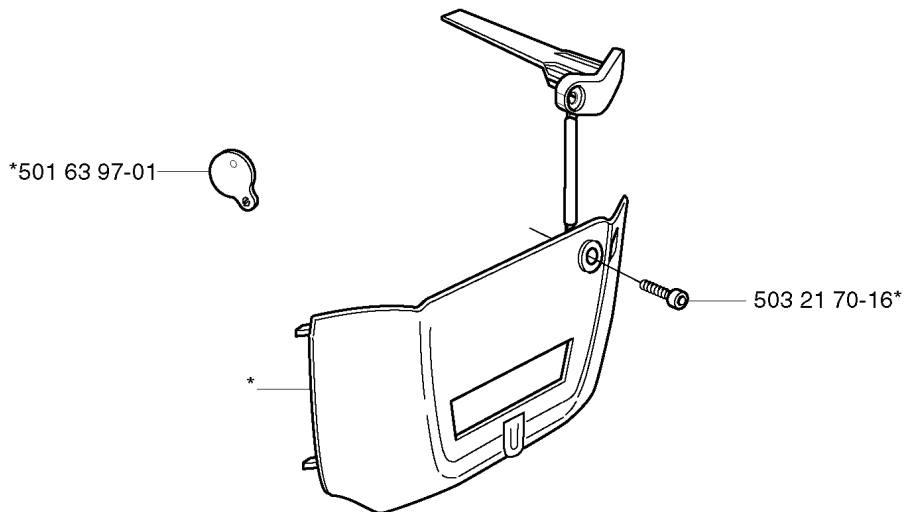

Winter kit

*compl 537 04 28-71