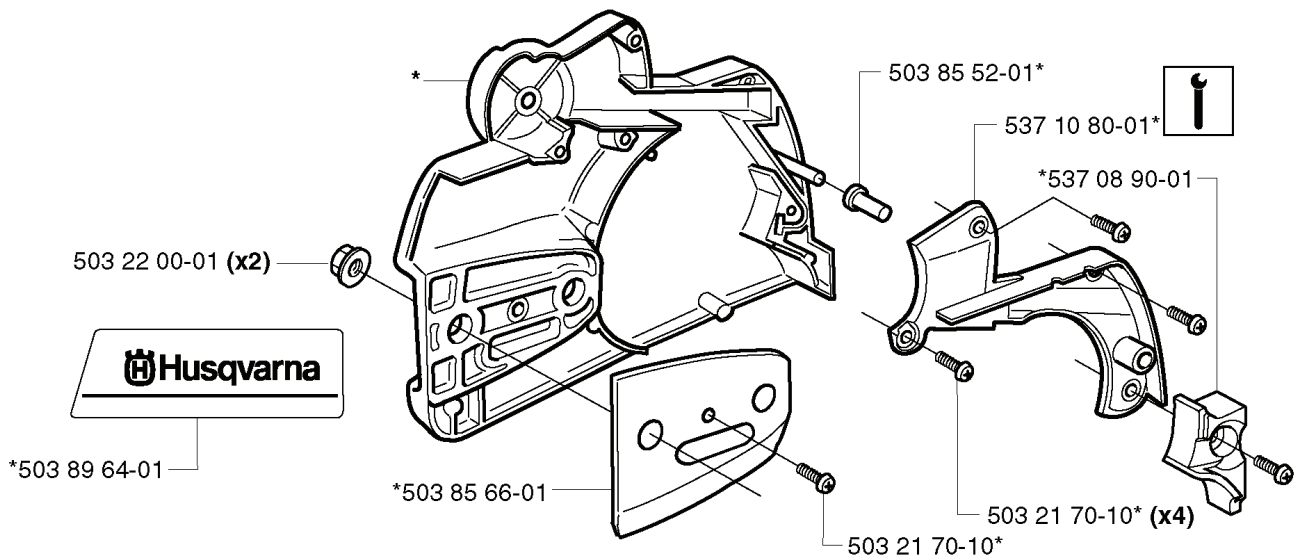

350, 20030100001-20041000000

SPARE PARTS LIST

A

REF.	PART NO.	DESCRIPTION	REMARK	QTY.	KIT
503 89 30-02	503893002	SCREW		1	
503 22 00-01	503220001	HEXAGON NUT		2	
503 89 64-01	503896401	LABEL		1	
503 85 66-01	503856601	COVER PLATE		1	
503 21 70-10	503217010	SCREW CCRPANT		1	
537 08 90-01	537089001	WEAR PROTECTION		1	
537 10 80-01	537108001	HUB CAP		1	
503 85 52-01	503855201	GUIDE BUSHING		1	
537 10 78-01	537107801	CHAIN BRAKE		1	
503 85 09-01	503850901	HAND GUARD		1	
735 31 08-20	735310820	E-CLIP		1	
503 89 29-01	503892901	PIN		1	
537 04 30-01	537043001	BRAKE BAND ASSY		1	
503 46 59-01	503465901	BRAKE SPRING		1	
503 89 08-02	503890802	KNEE JOINT ASSY		1	

E *compl 503 85 80-71

REF.	PART NO.	DESCRIPTION	REMARK	QTY.	KIT
503 85 80-71	503858071	CRANKSHAFT		1	
503 93 23-02	503932302	BEARING CAGE		1	
501 45 16-01	501451601	NEEDLE BEARING		1	

M

*compl 537 10 47-02