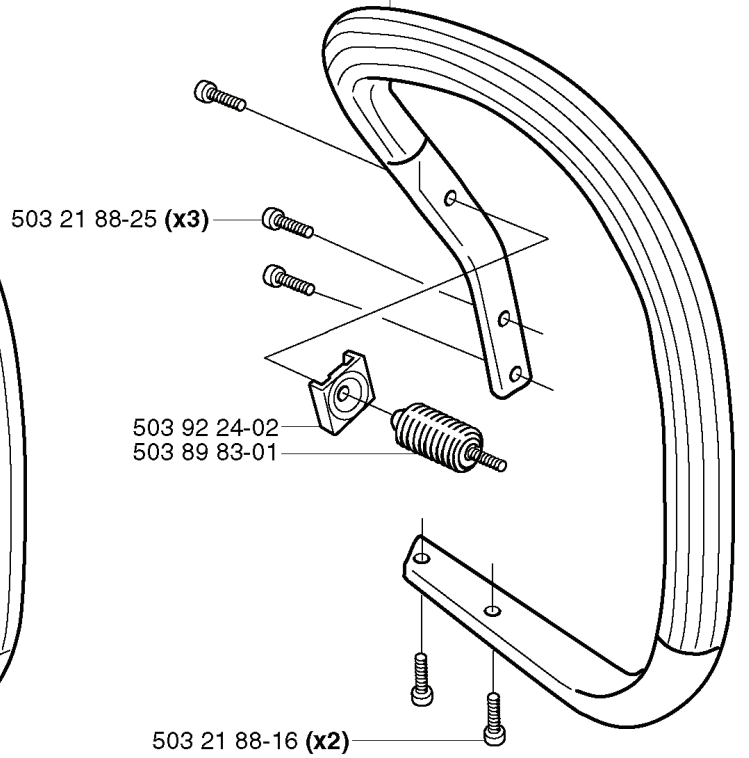

L

REF.	PART NO.	DESCRIPTION	REMARK	QTY.	KIT
501 48 54-02	501485402	SPARK PLUG CAP		1	
537 16 21-01	537162101	IGNITION SYSTEM		1	
503 21 74-25	503217425	SCREW IHSCT		2	
503 82 43-01	503824301	FLYWHEEL		1	
503 79 05-02	503790502	RIVET		2	
503 89 50-01	503895001	STARTER PAWL		2	
503 78 32-01	503783201	SPRING		2	
503 22 04-01	503220401	NUT		1	
503 89 87-01	503898701	WIRING ASSY		1	

B

*compl 537 10 55-01 (350)

340, 345

REF.	PART NO.	DESCRIPTION	REMARK	QTY.	KIT
537 08 00-01	537080001	CLUTCH SPRING		1	
503 87 30-72	503873072	CLUTCH DRUM ASSY	.325X7 SPUR	1	
503 89 22-02	503892202	PUMP PINION	.325X7 350	1	
503 93 18-01	503931801	PUMP PINION	.325X7 340, 345	1	
503 25 52-01	503255201	NEEDLE BEARING		1	
537 11 05-01	537110501	CLUTCH ASSY		1	
537 10 55-01	537105501	OIL PUMP	350	1	
503 21 74-12	503217412	SCREW IHSCT		1	
503 85 48-01	503854801	SEALING		1	
537 15 48-01	537154801	PUMP CYLINDER		1	
503 93 21-01	503932101	PUMP PISTON		1	
503 24 09-05	503240905	NEEDLE ROLLER		1	
721 11 64-30	721116430	GROOVED PIN		1	
537 02 71-01	537027101	ADJUSTER		1	
503 89 15-01	503891501	SPRING		1	
503 89 16-01	503891601	SPRING		1	
503 23 00-60	503230060	WASHER		1	
537 06 91-01	537069101	PUMP PISTON		1	

K

503 85 37-01 (340, 345)

503 90 93-01 (350)

REF.	PART NO.	DESCRIPTION	REMARK	QTY.	KIT
503 85 37-01	503853701	FRONT HANDLE	340, 345	1	
503 89 83-01	503898301	ANTIVIBRATION ELEMENT		1	
503 21 88-16	503218816	SCREW IHSCFT		2	
503 92 24-02	503922402	SPACER		1	
503 21 88-25	503218825	SCREW IHSCFT		3	
503 90 93-01	503909301	HANDLE	350	1	