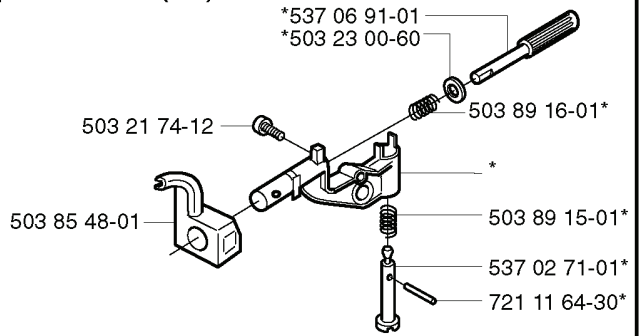

Up to 030103001 Only EPA (350)

*compl 503 86 99-71 (350)

*compl 503 89 96-71

REF.	PART NO.	DESCRIPTION	REMARK	QTY.	KIT
503 87 63-01	503876301	STARTER PULLEY		1	
503 86 99-71	503869971	CYLINDER ASSY	350	1	
503 85 99-01	503859901	RECOIL SPRING		1	
503 89 07-02	503890702	HUB CAP		1	
503 89 96-71	503899671	PISTON ASSY		1	
503 92 60-01	503926001	COVER PLATE		1	
503 88 59-01	503885901	BEARING COVER	350	1	
737 44 10-00	737441000	SNAP RING		2	
503 28 90-10	503289010	PISTON RING		1	
501 45 16-01	501451601	NEEDLE BEARING		1	

J *compl 503 86 37-71

REF.	PART NO.	DESCRIPTION	REMARK	QTY.	KIT
503 86 37-71	503863771	FUEL TANK		1	
503 57 76-02	503577602	FUEL HOSE		1	
503 44 32-01	503443201	FUEL FILTER		1	
501 81 96-02	501819602	TANK CAP ASSY		1	
503 26 30-17	503263017	O-RING		1	
503 57 89-01	503578901	HOLDER		1	
501 62 98-01	501629801	VALVE PLUG		1	
503 60 04-01	503600401	FILTER PLUG		1	
503 85 44-01	503854401	THROTTLE LOCKOUT		1	
503 85 45-01	503854501	TRIGGER		1	
503 21 88-25	503218825	SCREW IHSCFT		1	
503 85 41-01	503854101	ANTIVIBRATION ELEMENT		1	
720 18 25-20	720182520	PARALLEL PIN		1	
503 99 86-01	503998601	RECOIL SPRING		1	

B

*compl 537 10 55-01 (350)

340, 345

REF.	PART NO.	DESCRIPTION	REMARK	QTY.	KIT
537 08 00-01	537080001	CLUTCH SPRING		1	
503 87 30-72	503873072	CLUTCH DRUM ASSY	.325X7 SPUR	1	
503 89 22-02	503892202	PUMP PINION	.325X7 350	1	
503 93 18-01	503931801	PUMP PINION	.325X7 340, 345	1	
503 25 52-01	503255201	NEEDLE BEARING		1	
537 11 05-01	537110501	CLUTCH ASSY		1	
537 10 55-01	537105501	OIL PUMP	350	1	
503 21 74-12	503217412	SCREW IHSCT		1	
503 85 48-01	503854801	SEALING		1	
537 15 48-01	537154801	PUMP CYLINDER		1	
503 93 21-01	503932101	PUMP PISTON		1	
503 24 09-05	503240905	NEEDLE ROLLER		1	
721 11 64-30	721116430	GROOVED PIN		1	
537 02 71-01	537027101	ADJUSTER		1	
503 89 15-01	503891501	SPRING		1	
503 89 16-01	503891601	SPRING		1	
503 23 00-60	503230060	WASHER		1	
537 06 91-01	537069101	PUMP PISTON		1	