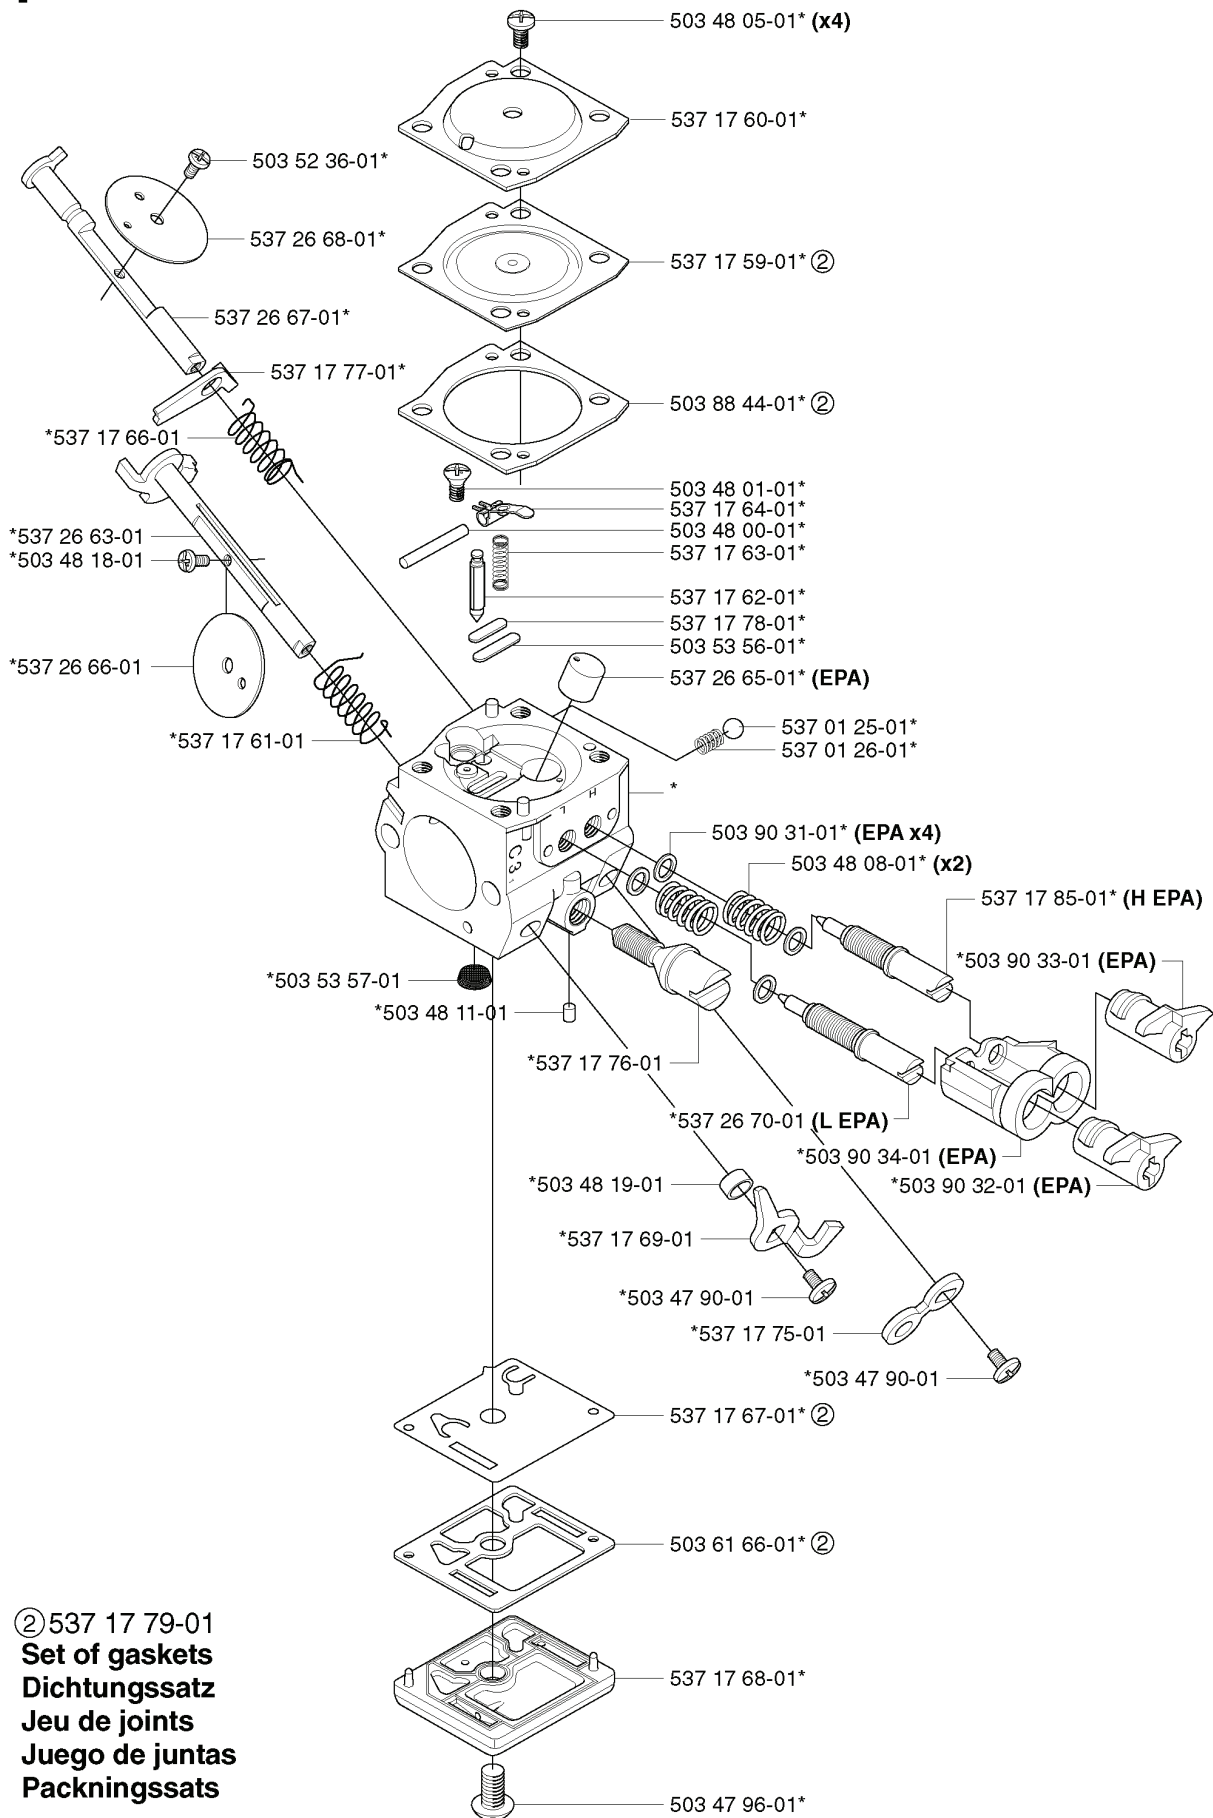

P *compl 503 28 32-08 ZAMA C3-EL18 (EPA)

ZAMA C3-EL18