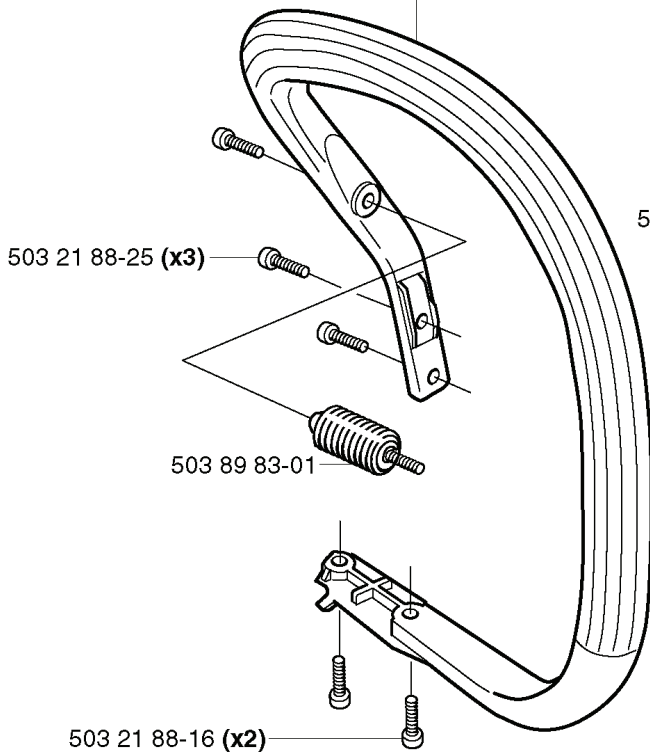

L

REF.	PART NO.	DESCRIPTION	REMARK	QTY.	KIT
501 48 54-02	501485402	SPARK PLUG CAP		1	
537 16 21-01	537162101	IGNITION SYSTEM		1	
503 21 74-25	503217425	SCREW IHSCT		2	
503 82 43-01	503824301	FLYWHEEL		1	
503 79 05-02	503790502	RIVET		2	
503 89 50-01	503895001	STARTER PAWL		2	
503 78 32-01	503783201	SPRING		2	
503 22 04-01	503220401	NUT		1	
503 89 87-01	503898701	WIRING ASSY		1	

B

*compl 537 10 55-01 (350)

340, 345

REF.	PART NO.	DESCRIPTION	REMARK	QTY.	KIT
537 08 00-01	537080001	CLUTCH SPRING		1	
503 87 30-72	503873072	CLUTCH DRUM ASSY	.325X7 SPUR	1	
503 89 22-02	503892202	PUMP PINION	.325X7 350	1	
503 93 18-01	503931801	PUMP PINION	.325X7 340, 345	1	
503 25 52-01	503255201	NEEDLE BEARING		1	
537 11 05-01	537110501	CLUTCH ASSY		1	
537 10 55-01	537105501	OIL PUMP	350	1	
503 21 74-12	503217412	SCREW IHSCT		1	
503 85 48-01	503854801	SEALING		1	
537 15 48-01	537154801	PUMP CYLINDER		1	
503 93 21-01	503932101	PUMP PISTON		1	
503 24 09-05	503240905	NEEDLE ROLLER		1	
721 11 64-30	721116430	GROOVED PIN		1	
537 02 71-01	537027101	ADJUSTER		1	
503 89 15-01	503891501	SPRING		1	
503 89 16-01	503891601	SPRING		1	
503 23 00-60	503230060	WASHER		1	
537 06 91-01	537069101	PUMP PISTON		1	

K

503 85 37-01 (340, 345)

503 90 93-01 (350)

REF.	PART NO.	DESCRIPTION	REMARK	QTY.	KIT
503 85 37-01	503853701	FRONT HANDLE	340, 345	1	
503 89 83-01	503898301	ANTIVIBRATION ELEMENT		1	
503 21 88-16	503218816	SCREW IHSCFT		2	
503 92 24-02	503922402	SPACER		1	
503 21 88-25	503218825	SCREW IHSCFT		3	
503 90 93-01	503909301	HANDLE	350	1	