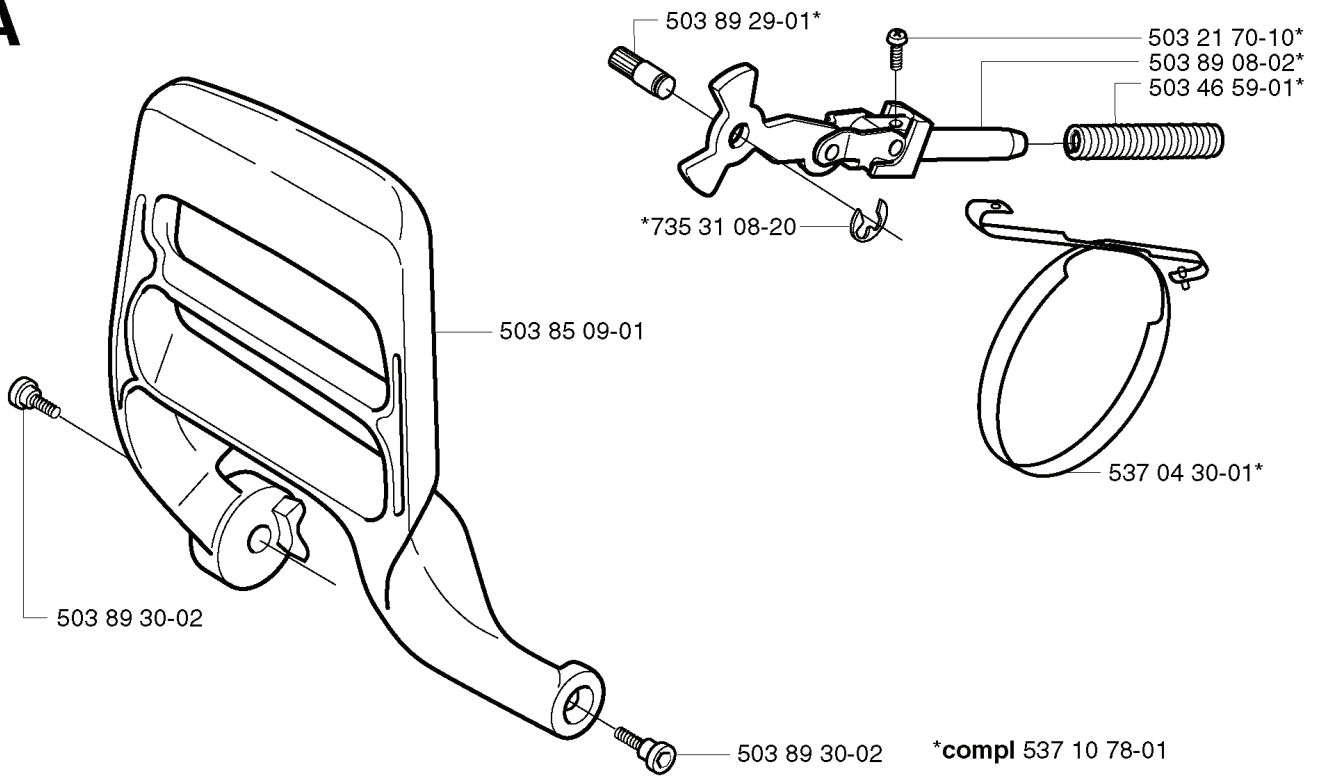

350, 20030100001-20041000000

SPARE PARTS LIST

A

REF.	PART NO.	DESCRIPTION	REMARK	QTY.	KIT
503 89 30-02	503893002	SCREW		1	
503 22 00-01	503220001	HEXAGON NUT		2	
503 89 64-01	503896401	LABEL		1	
503 85 66-01	503856601	COVER PLATE		1	
503 21 70-10	503217010	SCREW CCRPANT		1	
537 08 90-01	537089001	WEAR PROTECTION		1	
537 10 80-01	537108001	HUB CAP		1	
503 85 52-01	503855201	GUIDE BUSHING		1	
537 10 78-01	537107801	CHAIN BRAKE		1	
503 85 09-01	503850901	HAND GUARD		1	
735 31 08-20	735310820	E-CLIP		1	
503 89 29-01	503892901	PIN		1	
537 04 30-01	537043001	BRAKE BAND ASSY		1	
503 46 59-01	503465901	BRAKE SPRING		1	
503 89 08-02	503890802	KNEE JOINT ASSY		1	

E *compl 503 85 80-71

REF.	PART NO.	DESCRIPTION	REMARK	QTY.	KIT
503 85 80-71	503858071	CRANKSHAFT		1	
503 93 23-02	503932302	BEARING CAGE		1	
501 45 16-01	501451601	NEEDLE BEARING		1	

M

*compl 537 10 47-02