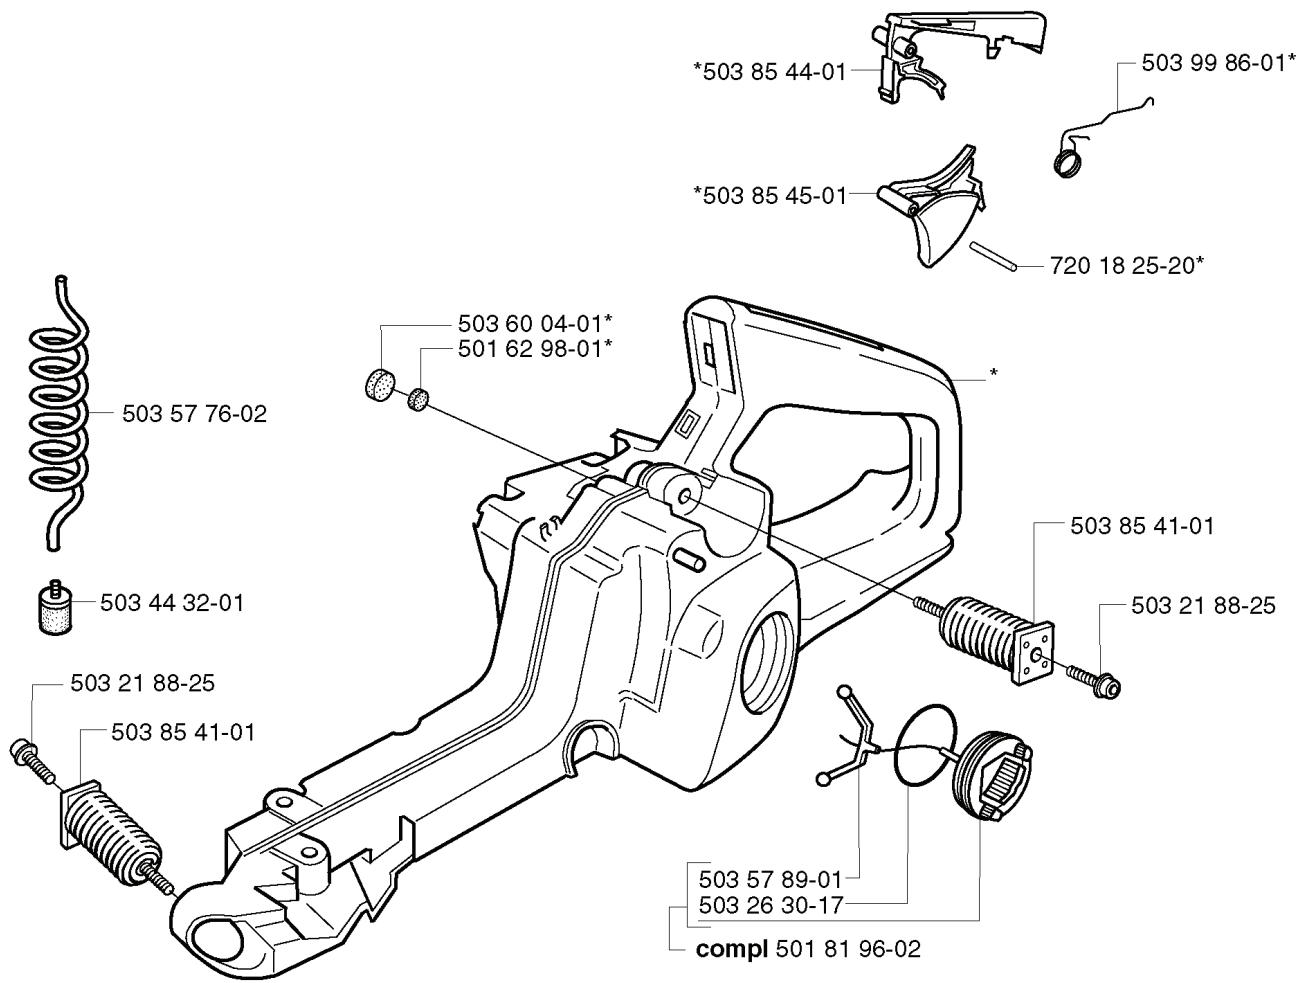

J *compl 503 86 37-71