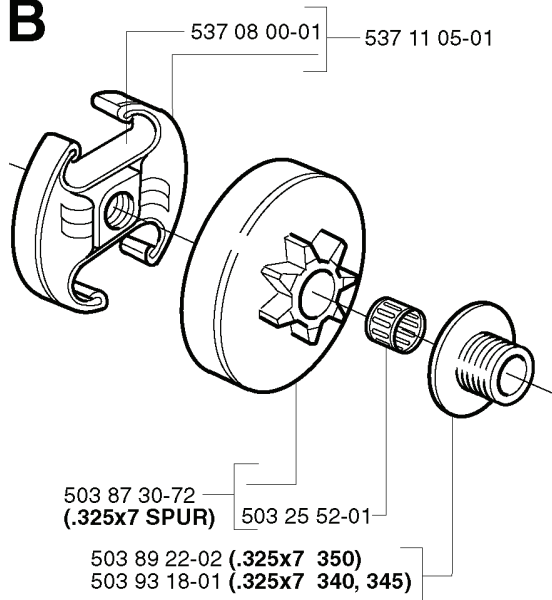

L

REF.	PART NO.	DESCRIPTION	REMARK	QTY.	KIT
501 48 54-02	501485402	SPARK PLUG CAP		1	
537 16 21-01	537162101	IGNITION SYSTEM		1	
503 21 74-25	503217425	SCREW IHSCT		2	
503 82 43-01	503824301	FLYWHEEL		1	
503 79 05-02	503790502	RIVET		2	
503 89 50-01	503895001	STARTER PAWL		2	
503 78 32-01	503783201	SPRING		2	
503 22 04-01	503220401	NUT		1	
503 89 87-01	503898701	WIRING ASSY		1	

Up to 030103001 Only EPA (350)

*compl 503 86 99-71 (350)

*compl 503 89 96-71

REF.	PART NO.	DESCRIPTION	REMARK	QTY.	KIT
503 87 63-01	503876301	STARTER PULLEY		1	
503 86 99-71	503869971	CYLINDER ASSY	350	1	
503 85 99-01	503859901	RECOIL SPRING		1	
503 89 07-02	503890702	HUB CAP		1	
503 89 96-71	503899671	PISTON ASSY		1	
503 92 60-01	503926001	COVER PLATE		1	
503 88 59-01	503885901	BEARING COVER	350	1	
737 44 10-00	737441000	SNAP RING		2	
503 28 90-10	503289010	PISTON RING		1	
501 45 16-01	501451601	NEEDLE BEARING		1	

B

*compl 537 10 55-01 (350)

340, 345

REF.	PART NO.	DESCRIPTION	REMARK	QTY.	KIT
537 08 00-01	537080001	CLUTCH SPRING		1	
503 87 30-72	503873072	CLUTCH DRUM ASSY	.325X7 SPUR	1	
503 89 22-02	503892202	PUMP PINION	.325X7 350	1	
503 93 18-01	503931801	PUMP PINION	.325X7 340, 345	1	
503 25 52-01	503255201	NEEDLE BEARING		1	
537 11 05-01	537110501	CLUTCH ASSY		1	
537 10 55-01	537105501	OIL PUMP	350	1	
503 21 74-12	503217412	SCREW IHSCT		1	
503 85 48-01	503854801	SEALING		1	
537 15 48-01	537154801	PUMP CYLINDER		1	
503 93 21-01	503932101	PUMP PISTON		1	
503 24 09-05	503240905	NEEDLE ROLLER		1	
721 11 64-30	721116430	GROOVED PIN		1	
537 02 71-01	537027101	ADJUSTER		1	
503 89 15-01	503891501	SPRING		1	
503 89 16-01	503891601	SPRING		1	
503 23 00-60	503230060	WASHER		1	
537 06 91-01	537069101	PUMP PISTON		1	