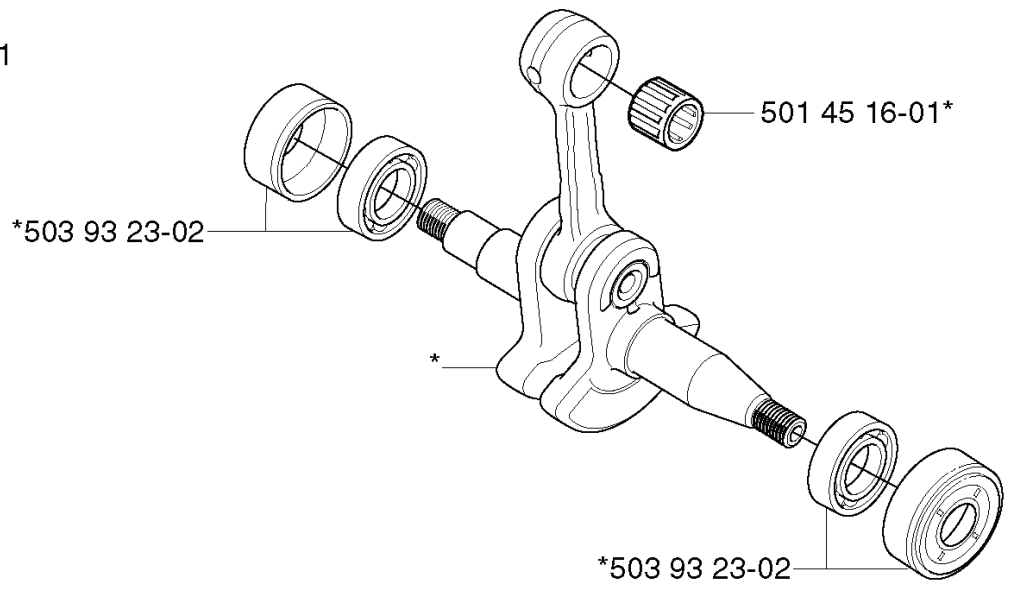

350, 20030100001-20041000000

SPARE PARTS LIST

A

REF.	PART NO.	DESCRIPTION	REMARK	QTY.	KIT
503 89 30-02	503893002	SCREW		1	
503 22 00-01	503220001	HEXAGON NUT		2	
503 89 64-01	503896401	LABEL		1	
503 85 66-01	503856601	COVER PLATE		1	
503 21 70-10	503217010	SCREW CCRPANT		1	
537 08 90-01	537089001	WEAR PROTECTION		1	
537 10 80-01	537108001	HUB CAP		1	
503 85 52-01	503855201	GUIDE BUSHING		1	
537 10 78-01	537107801	CHAIN BRAKE		1	
503 85 09-01	503850901	HAND GUARD		1	
735 31 08-20	735310820	E-CLIP		1	
503 89 29-01	503892901	PIN		1	
537 04 30-01	537043001	BRAKE BAND ASSY		1	
503 46 59-01	503465901	BRAKE SPRING		1	
503 89 08-02	503890802	KNEE JOINT ASSY		1	

E *compl 503 85 80-71

REF.	PART NO.	DESCRIPTION	REMARK	QTY.	KIT
503 85 80-71	503858071	CRANKSHAFT		1	
503 93 23-02	503932302	BEARING CAGE		1	
501 45 16-01	501451601	NEEDLE BEARING		1	

M

*compl 537 10 47-02