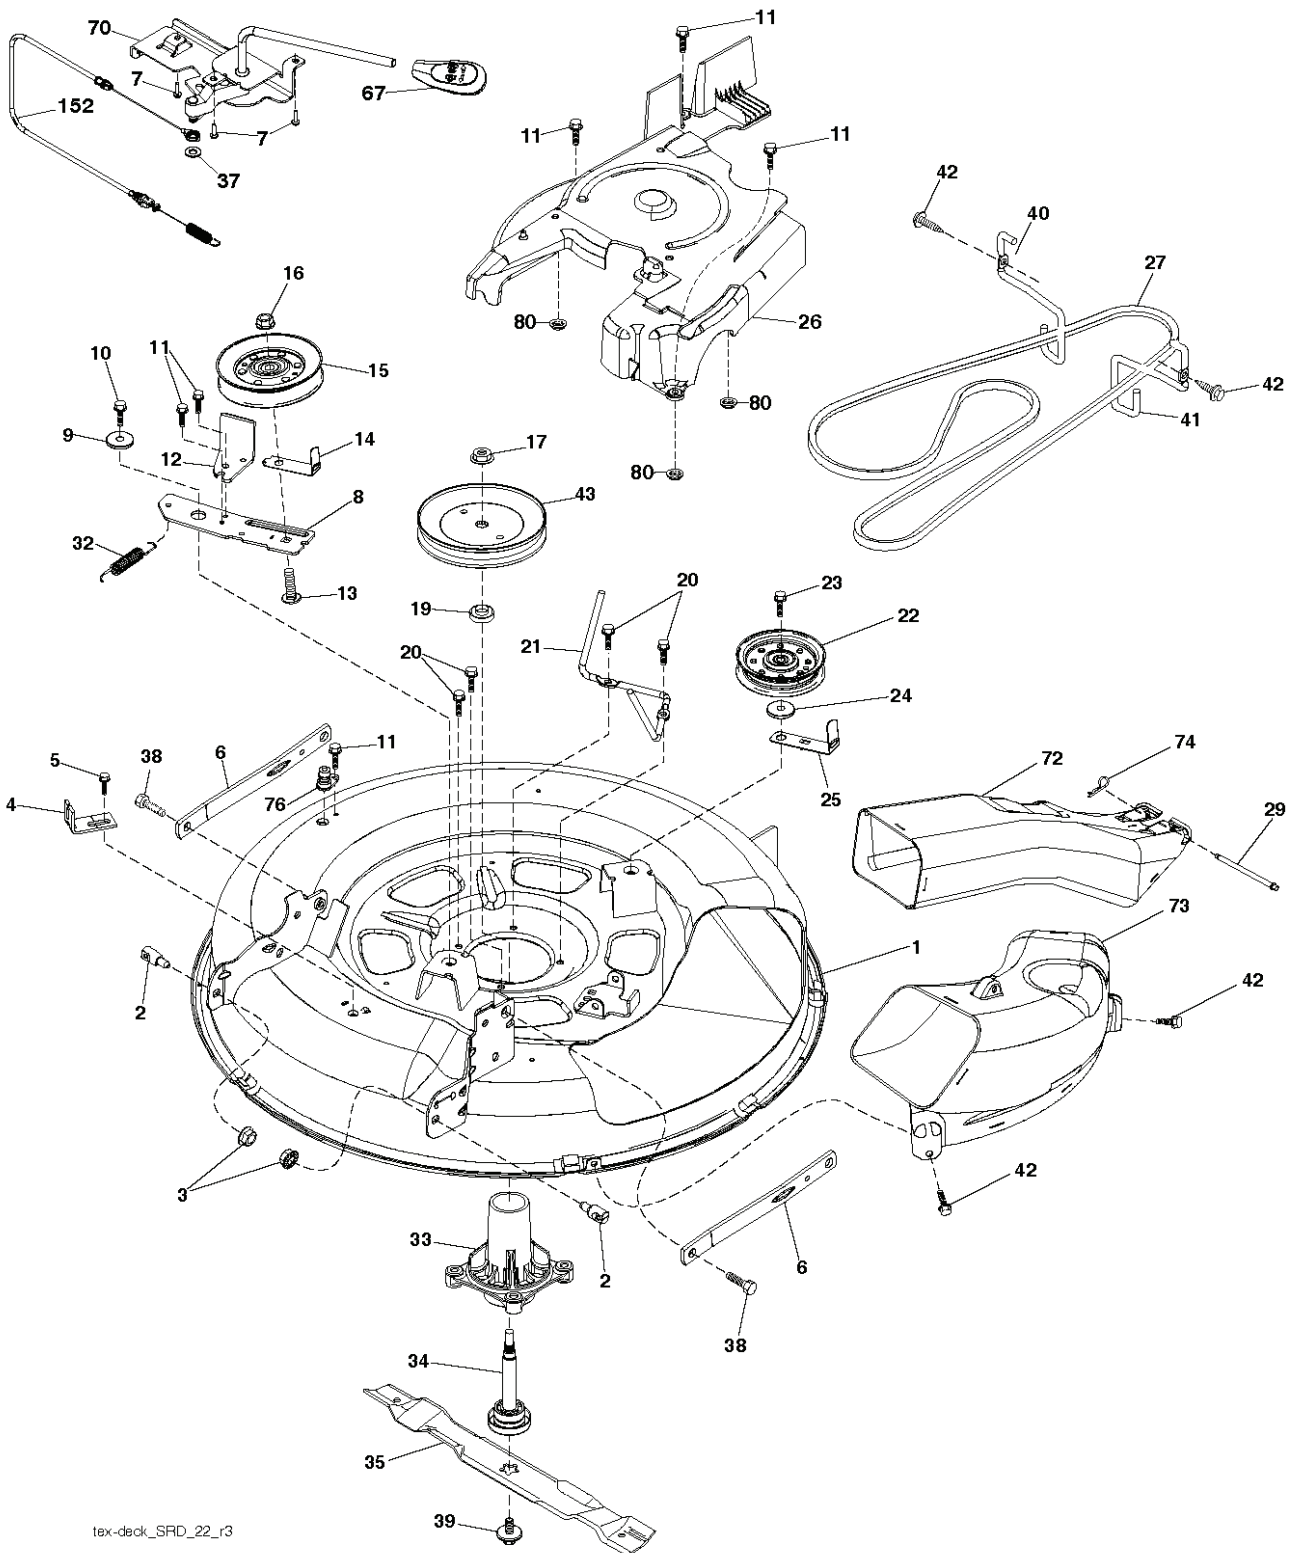

REF.	PART NO.	DESCRIPTION	REMARK	QTY.	KIT
1	532442048	CUTTING DECK		1	
2	532195161	STUD		1	
3	873900500	NUT		1	
4	532417645	BRACKET		1	
5	817000510	BOLT		1	
6	532418863	ARM		1	
7	532416358	SCREW		1	
8	532420252	ARM		1	
9	532199092	SPACER		1	
10	817000616	SCREW		1	
11	532137729	SCREW		1	
12	532199470	ARM		1	
13	872110612	BOLT		1	
14	532156085	BELT GUIDE		1	
15	532146763	PULLEY		1	
16	873900600	NUT		1	
17	532400234	NUT		1	
19	585323901	BEARING		1	
20	532173984	SCREW		1	
21	532416910	BELT GUARD		1	
22	532175820	PULLEY		1	
23	817490628	SCREW		1	
24	819132012	WASHER		1	
25	532420253	BELT GUARD		1	
26	532420255	COVER		1	
27	532419271	BELT		1	
29	532420895	HINGE PIN		1	
32	532401872	SPRING		1	
33	532187281	BEARING HOUSING		1	
34	587256501	SHAFT		1	
35	532419274	RIDE ON BLADE		1	
37	819131316	WASHER		1	
38	532196539	BOLT		1	
39	584309301	SCREW		1	
40	532419270	BELT GUARD		1	
41	532419265	BELT GUARD		1	
42	817000612	SCREW		1	
43	532416877	PULLEY		1	
67	532403012	HANDLE		1	
70	532401246	CLUTCH		1	
72	532417236	CHUTE		1	
73	532425274	CHUTE		1	
74	532124670	RETAINER RING		1	
76	532415598	HOSE COUPLING		1	
80	532423062	NUT		1	
152	532435111	CABLE		1	
--	587253301	MANDREL	MANDREL ASSEMBLY (Includes Housing (Key # 14), Shaft Assembly (Key # 13) and Bearing Only (Key # 15) - Pulley/Nut/Washer and Blade Bolt/Washers Not Included)	1	
--	532440800	CUTTING DECK		1