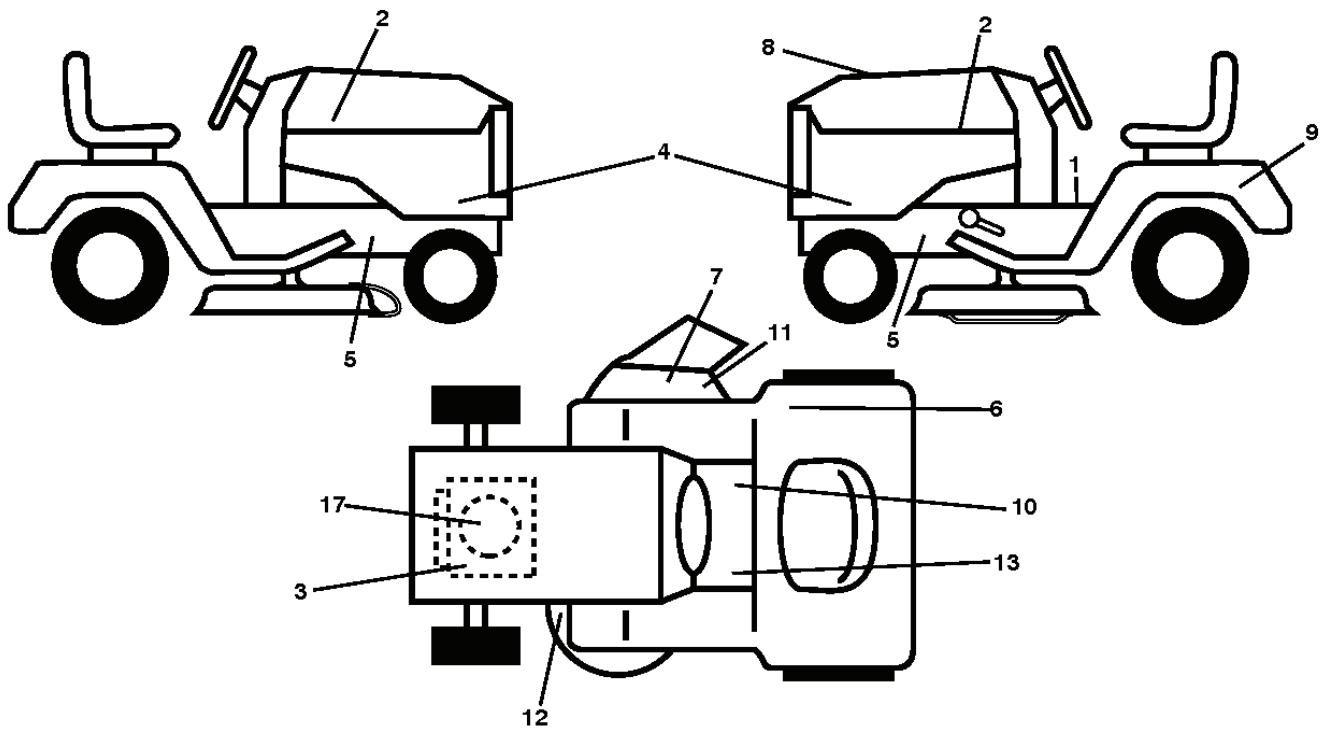

# **SPARE PARTS LIST**

SRD\_BAGGER\_15

REF.	PART NO.	DESCRIPTION	REMARK	QTY.	KIT
1	532428610	TUBE		1	
2	532441358	BAGGER	Applique Top Bagger	1	
3	532413808	NUT		1	
4	532439612	TUBE		1	
5	532417632	FRAME		1	
6	532126875	RIVET		1	
7	873900400	NUT		1	
8	532441261	COVER		1	
9	532417629	INSERT		1	
10	532417190	FRAME		1	
11	532417188	SUPPORT		1	
12	532421793	NUT SQUARE		1	
13	532421780	SCREW		1	
15	532421801	SCREW		1	
16	532421566	DEFLECTOR		1	
17	532421749	LEVER		1	
18	532421750	BRACKET		1	
20	585368801	BOLT		1	
21	532429981	GRASSBAG		1	
22	532142432	SCREW		1	
23	872040410	BOLT		1	
25	532421614	SPRING		1	
26	817490412	SCREW		1	
27	532421262	GROMMET		1	
28	532165787	HANDLE		1	
29	532194208	PIN		1	

---

REF.	PART NO.	DESCRIPTION	REMARK	QTY.	KIT
1	581578101	DECAL		1	
2	581627301	DECAL		1	
3	581579701	DECAL		1	
4	532440095	DECAL		1	
5	581579601	DECAL		1	
6	581724101	DECAL		1	
7	584904601	DECAL		1	
8	532443241	DECAL		1	
9	532145005	DECAL		1	
10	581578001	DECAL		1	
11	581579401	DECAL		1	
12	581580004	DECAL		1	
13	581724001	DECAL		1	
17	532437410	DECAL		1	
--	532441409	PAD		1	
--	532441802	PAD		1	

---

REF.	PART NO.	DESCRIPTION	REMARK	QTY.	KIT
1	532059192	CAP VALVE		1	
2	532065139	NIPPLE		1	
3	532425261	RIM	Front 6" x 3.25"	1	
4	532421652	TUBE	(Service Item Only)	1	
5	532123410	TIRE	Front 13" x 5.0"-6"	1	
6	532124957	FITTING	(Front Wheel Only)	1	
7	532124959	BEARING	(Front Wheel Only)	1	
8	532175039	HUB CAP		1	
9	532106230	TIRE	Rear 16" x 6.5"-8"	1	
10	532007154	HOSE	(Service Item Only)	1	
11	532425262	RIM	Rear 8" x 5.375"	1	
--	532144334	SEALING FOAM		1	