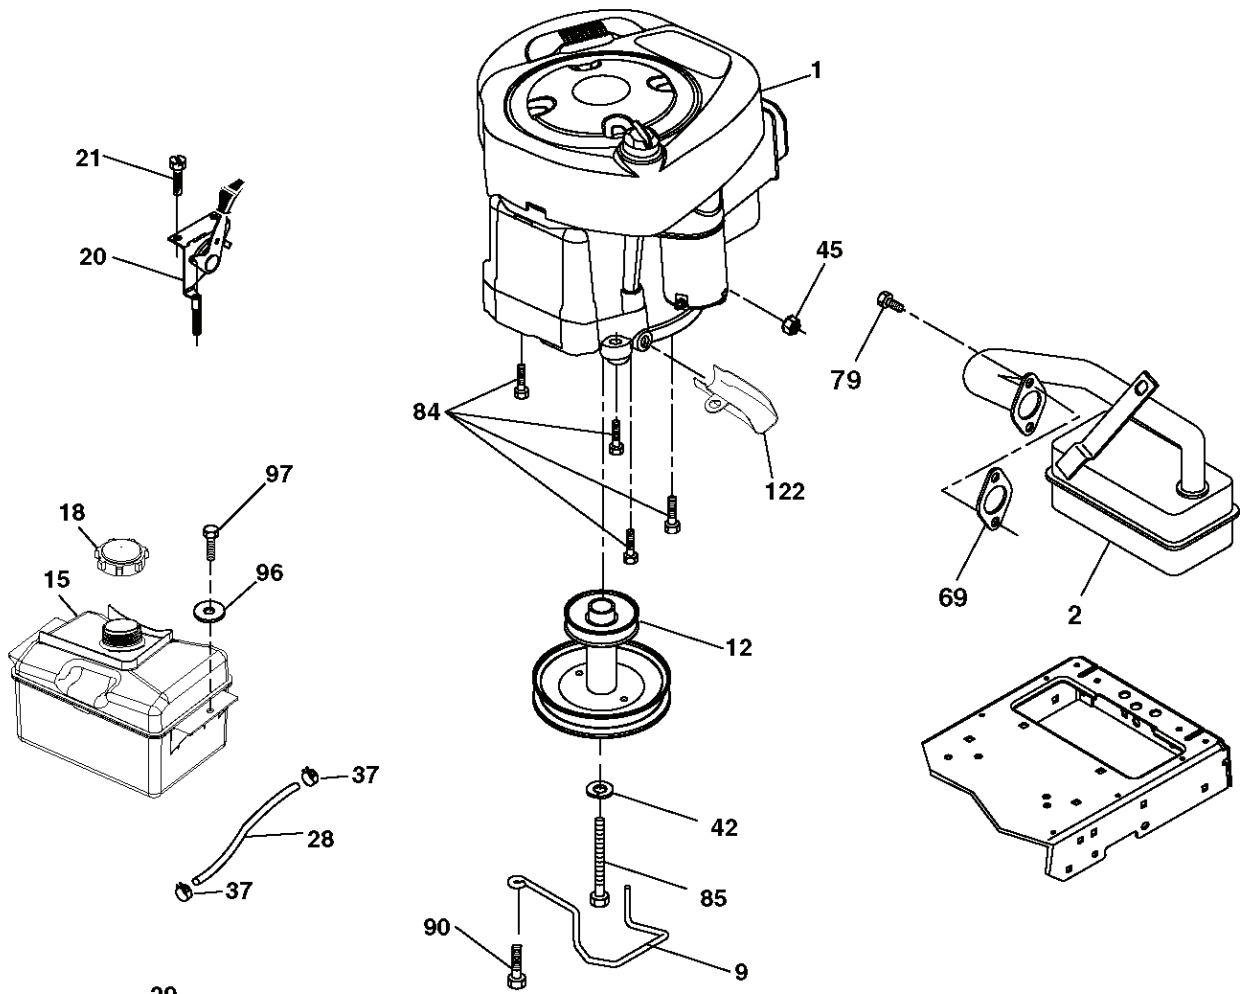

# **SPARE PARTS LIST**

SRD\_BAGGER\_15

REF.	PART NO.	DESCRIPTION	REMARK	QTY.	KIT
1	532428610	TUBE		1	
2	532441358	BAGGER	Applique Top Bagger	1	
3	532413808	NUT		1	
4	532439612	TUBE		1	
5	532417632	FRAME		1	
6	532126875	RIVET		1	
7	873900400	NUT		1	
8	532441261	COVER		1	
9	532417629	INSERT		1	
10	532417190	FRAME		1	
11	532417188	SUPPORT		1	
12	532421793	NUT SQUARE		1	
13	532421780	SCREW		1	
15	532421801	SCREW		1	
16	532421566	DEFLECTOR		1	
17	532421749	LEVER		1	
18	532421750	BRACKET		1	
20	585368801	BOLT		1	
21	532429981	GRASSBAG		1	
22	532142432	SCREW		1	
23	872040410	BOLT		1	
25	532421614	SPRING		1	
26	817490412	SCREW		1	
27	532421262	GROMMET		1	
28	532165787	HANDLE		1	
29	532194208	PIN		1	

---

REF.	PART NO.	DESCRIPTION	REMARK	QTY.	KIT
1	581578101	DECAL		1	
2	581627301	DECAL		1	
3	581579701	DECAL		1	
4	532440095	DECAL		1	
5	581579601	DECAL		1	
6	581724101	DECAL		1	
7	584904601	DECAL		1	
8	532443241	DECAL		1	
9	532145005	DECAL		1	
10	581578001	DECAL		1	
11	581579401	DECAL		1	
12	581580004	DECAL		1	
13	581724001	DECAL		1	
17	532437410	DECAL		1	
--	532441409	PAD		1	
--	532441802	PAD		1	

---

REF.	PART NO.	DESCRIPTION	REMARK	QTY.	KIT
1	532059192	CAP VALVE		1	
2	532065139	NIPPLE		1	
3	532425261	RIM	Front 6" x 3.25"	1	
4	532421652	TUBE	(Service Item Only)	1	
5	532123410	TIRE	Front 13" x 5.0"-6"	1	
6	532124957	FITTING	(Front Wheel Only)	1	
7	532124959	BEARING	(Front Wheel Only)	1	
8	532175039	HUB CAP		1	
9	532106230	TIRE	Rear 16" x 6.5"-8"	1	
10	532007154	HOSE	(Service Item Only)	1	
11	532425262	RIM	Rear 8" x 5.375"	1	
--	532144334	SEALING FOAM		1	