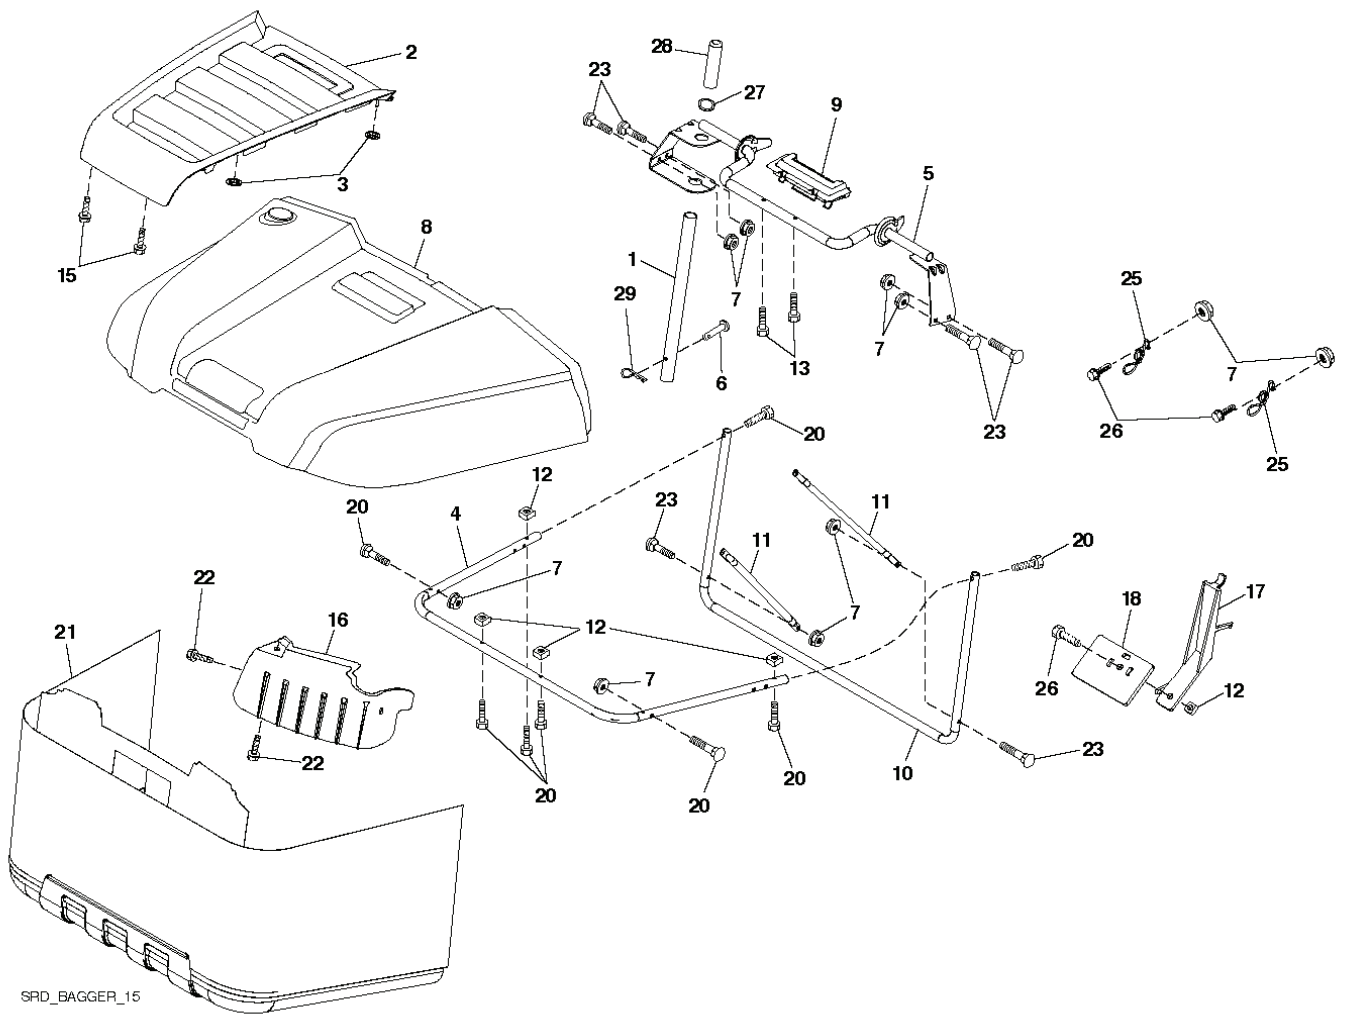

# **SPARE PARTS LIST**

SRD\_BAGGER\_15

REF.	PART NO.	DESCRIPTION	REMARK	QTY.	KIT
1	532428610	TUBE		1	
2	532441358	BAGGER	Applique Top Bagger	1	
3	532413808	NUT		1	
4	532439612	TUBE		1	
5	532417632	FRAME		1	
6	532126875	RIVET		1	
7	873900400	NUT		1	
8	532441261	COVER		1	
9	532417629	INSERT		1	
10	532417190	FRAME		1	
11	532417188	SUPPORT		1	
12	532421793	NUT SQUARE		1	
13	532421780	SCREW		1	
15	532421801	SCREW		1	
16	532421566	DEFLECTOR		1	
17	532421749	LEVER		1	
18	532421750	BRACKET		1	
20	585368801	BOLT		1	
21	532429981	GRASSBAG		1	
22	532142432	SCREW		1	
23	872040410	BOLT		1	
25	532421614	SPRING		1	
26	817490412	SCREW		1	
27	532421262	GROMMET		1	
28	532165787	HANDLE		1	
29	532194208	PIN		1	

---

REF.	PART NO.	DESCRIPTION	REMARK	QTY.	KIT
1	581578101	DECAL		1	
2	581627301	DECAL		1	
3	581579701	DECAL		1	
4	532440095	DECAL		1	
5	581579601	DECAL		1	
6	581724101	DECAL		1	
7	584904601	DECAL		1	
8	532443241	DECAL		1	
9	532145005	DECAL		1	
10	581578001	DECAL		1	
11	581579401	DECAL		1	
12	581580004	DECAL		1	
13	581724001	DECAL		1	
17	532437410	DECAL		1	
--	532441409	PAD		1	
--	532441802	PAD		1	

---

REF.	PART NO.	DESCRIPTION	REMARK	QTY.	KIT
1	532059192	CAP VALVE		1	
2	532065139	NIPPLE		1	
3	532425261	RIM	Front 6" x 3.25"	1	
4	532421652	TUBE	(Service Item Only)	1	
5	532123410	TIRE	Front 13" x 5.0"-6"	1	
6	532124957	FITTING	(Front Wheel Only)	1	
7	532124959	BEARING	(Front Wheel Only)	1	
8	532175039	HUB CAP		1	
9	532106230	TIRE	Rear 16" x 6.5"-8"	1	
10	532007154	HOSE	(Service Item Only)	1	
11	532425262	RIM	Rear 8" x 5.375"	1	
--	532144334	SEALING FOAM		1	