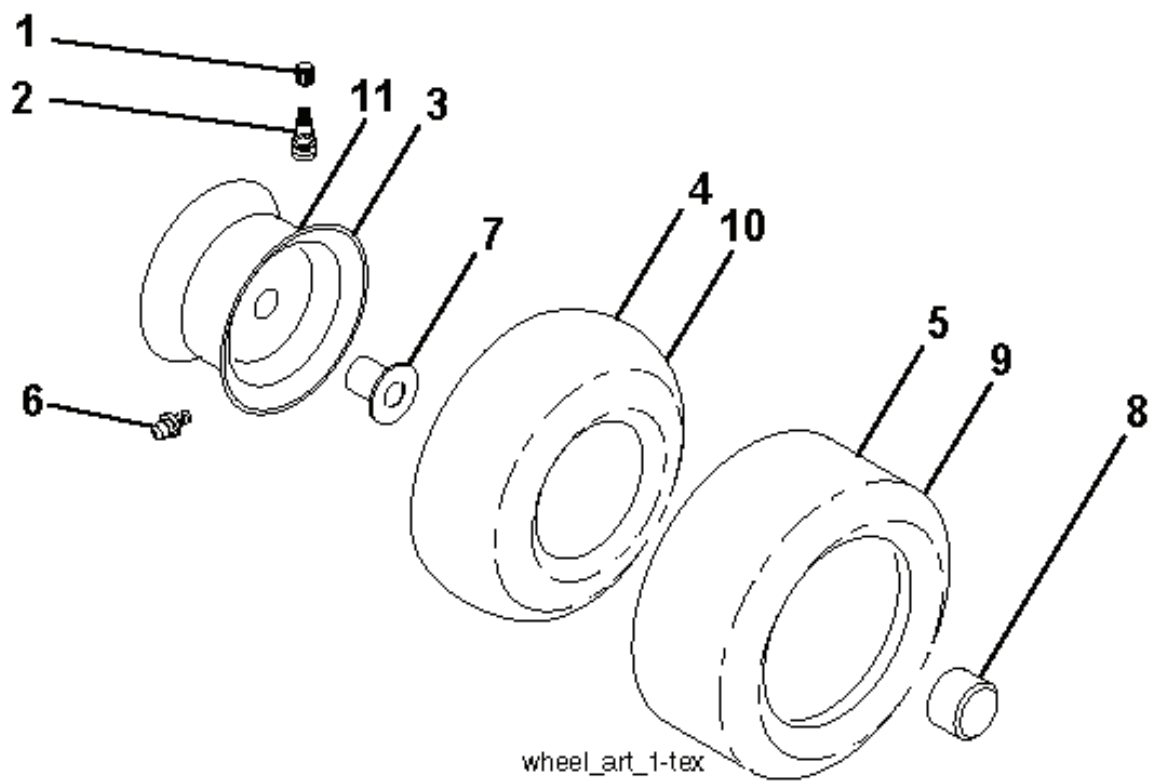

REF.	PART NO.	DESCRIPTION	REMARK	QTY.	KIT
1	532442048	CUTTING DECK		1	
2	532195161	STUD		1	
3	873900500	NUT		1	
4	532417645	BRACKET		1	
5	817000510	BOLT		1	
6	532418863	ARM		1	
7	532416358	SCREW		1	
8	532420252	ARM		1	
9	532199092	SPACER		1	
10	817000616	SCREW		1	
11	532137729	SCREW		1	
12	532199470	ARM		1	
13	872110612	BOLT		1	
14	532156085	BELT GUIDE		1	
15	532146763	PULLEY		1	
16	873900600	NUT		1	
17	532400234	NUT		1	
19	585323901	BEARING		1	
20	532173984	SCREW		1	
21	532416910	BELT GUARD		1	
22	532175820	PULLEY		1	
23	817490628	SCREW		1	
24	819132012	WASHER		1	
25	532420253	BELT GUARD		1	
26	532420255	COVER		1	
27	532419271	BELT		1	
29	532420895	HINGE PIN		1	
32	532401872	SPRING		1	
33	532187281	BEARING HOUSING		1	
34	587256501	SHAFT		1	
35	532419274	RIDE ON BLADE		1	
37	819131316	WASHER		1	
38	532196539	BOLT		1	
39	584309301	SCREW		1	
40	532419270	BELT GUARD		1	
41	532419265	BELT GUARD		1	
42	817000612	SCREW		1	
43	532416877	PULLEY		1	
67	532403012	HANDLE		1	
70	532401246	CLUTCH		1	
72	532417236	CHUTE		1	
73	532425274	CHUTE		1	
74	532124670	RETAINER RING		1	
76	532415598	HOSE COUPLING		1	
80	532423062	NUT		1	
152	532435111	CABLE		1	
--	587253301	MANDREL	MANDREL ASSEMBLY (Includes Housing (Key # 14), Shaft Assembly (Key # 13) and Bearing Only (Key # 15) - Pulley/Nut/Washer and Blade Bolt/Washers Not Included)	1	
--	532440800	CUTTING DECK		1	

---

REF.	PART NO.	DESCRIPTION	REMARK	QTY.	KIT
1	532059192	CAP VALVE		1	
2	532065139	NIPPLE		1	
3	532425261	RIM	Front 6" x 3.25"	1	
4	532421652	TUBE	(Service Item Only)	1	
5	532123410	TIRE	Front 13" x 5.0"-6"	1	
6	532124957	FITTING	(Front Wheel Only)	1	
7	532124959	BEARING	(Front Wheel Only)	1	
8	532175039	HUB CAP		1	
9	532106230	TIRE	Rear 16" x 6.5"-8"	1	
10	532007154	HOSE	(Service Item Only)	1	
11	532425262	RIM	Rear 8" x 5.375"	1	
--	532144334	SEALING FOAM		1	