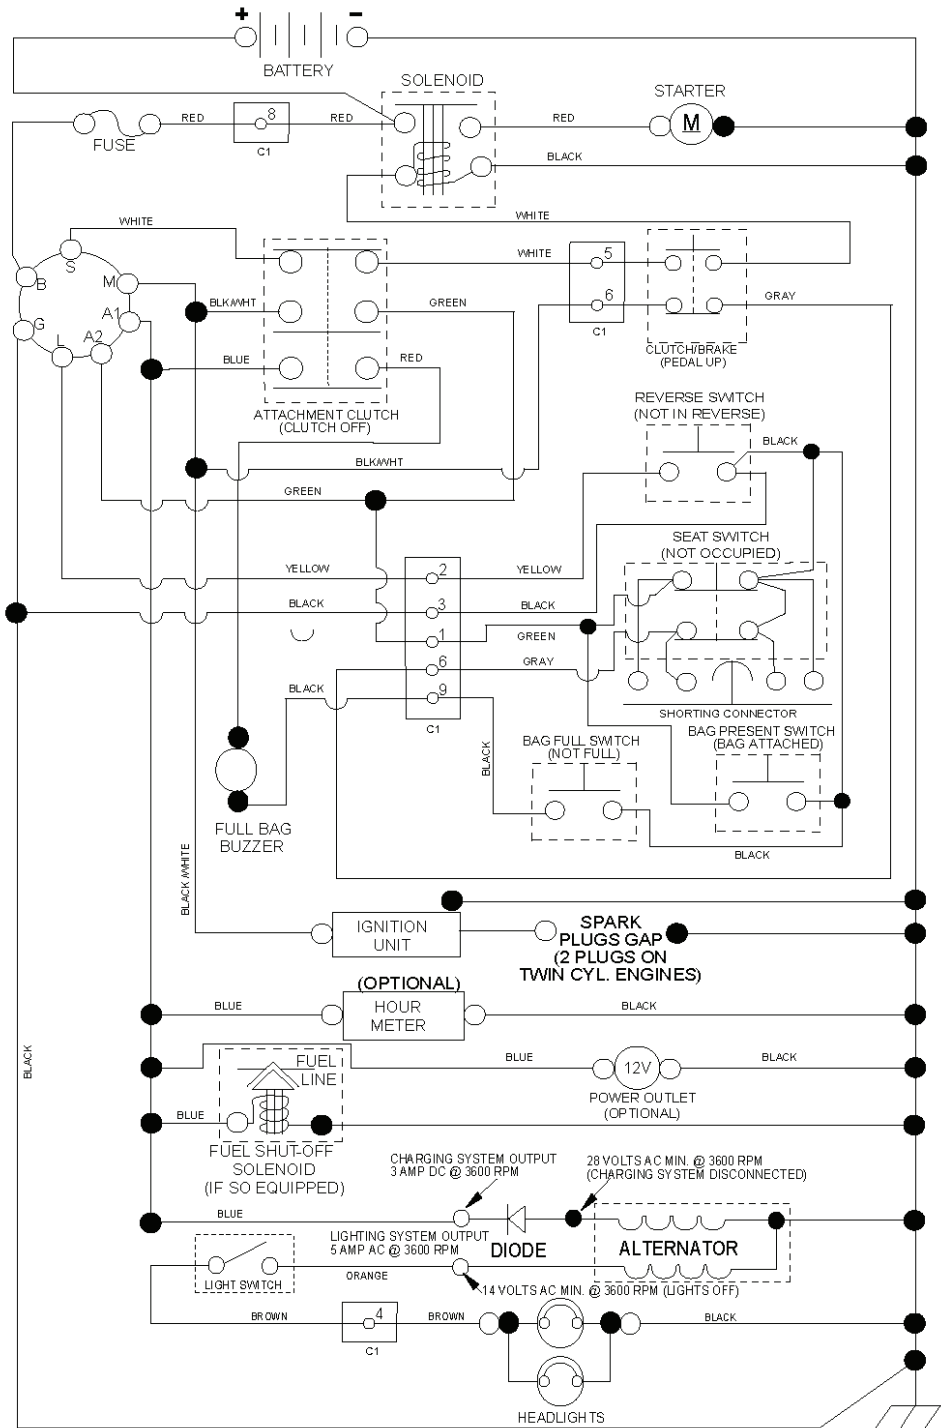

---

REF.	PART NO.	DESCRIPTION	REMARK	QTY.	KIT
1	581578101	DECAL		1	
2	581627301	DECAL		1	
3	581579701	DECAL		1	
4	532440095	DECAL		1	
5	581579601	DECAL		1	
6	581724101	DECAL		1	
7	584904601	DECAL		1	
8	532443241	DECAL		1	
9	532145005	DECAL		1	
10	581578001	DECAL		1	
11	581579401	DECAL		1	
12	581580004	DECAL		1	
13	581724001	DECAL		1	
17	532437410	DECAL		1	
--	532441409	PAD		1	
--	532441802	PAD		1	

---

REF.	PART NO.	DESCRIPTION	REMARK	QTY.	KIT
1	532059192	CAP VALVE		1	
2	532065139	NIPPLE		1	
3	532425261	RIM	Front 6" x 3.25"	1	
4	532421652	TUBE	(Service Item Only)	1	
5	532123410	TIRE	Front 13" x 5.0"-6"	1	
6	532124957	FITTING	(Front Wheel Only)	1	
7	532124959	BEARING	(Front Wheel Only)	1	
8	532175039	HUB CAP		1	
9	532106230	TIRE	Rear 16" x 6.5"-8"	1	
10	532007154	HOSE	(Service Item Only)	1	
11	532425262	RIM	Rear 8" x 5.375"	1	
--	532144334	SEALING FOAM		1	

lift-tex\_18\_r4

\*Key 91 may be substituted for Key 101

---

REF.	PART NO.	DESCRIPTION	REMARK	QTY.	KIT
2	532422027	SHAFT		1	
3	532195231	LEVER		1	
7	580962301	GRIP		1	
10	532196314	SPRING		1	
87	532194209	SPRING		1	
88	532410710	SPRING		1	
89	819191912	WASHER		1	
90	532194208	PIN		1	
91	532195181	LINK		1	
97	817000612	SCREW		1	
98	532195264	LINK		1	
100	873930600	NUT		1	
101	532407003	LINK		1	
113	819171912	WASHER		1	

NON-REMOVABLE CONNECTIONS

REMOVABLE CONNECTIONS

seat-tex\_7A-vgt

---

REF.	PART NO.	DESCRIPTION	REMARK	QTY.	KIT
1	532439819	SEAT		1	
2	532180166	BRACKET		1	
3	532140675	STRAP		1	
6	873800600	NUT		1	
7	532124181	SPRING		1	
8	532171877	BOLT		1	
10	532196977	PLATE		1	
21	532171852	BOLT		1	
37	873800500	LOCK NUT		1	
40	532197661	HANDLE		1	
41	532198200	SPRING		1	
43	874760612	BOLT		1	
44	819133812	WASHER		1	