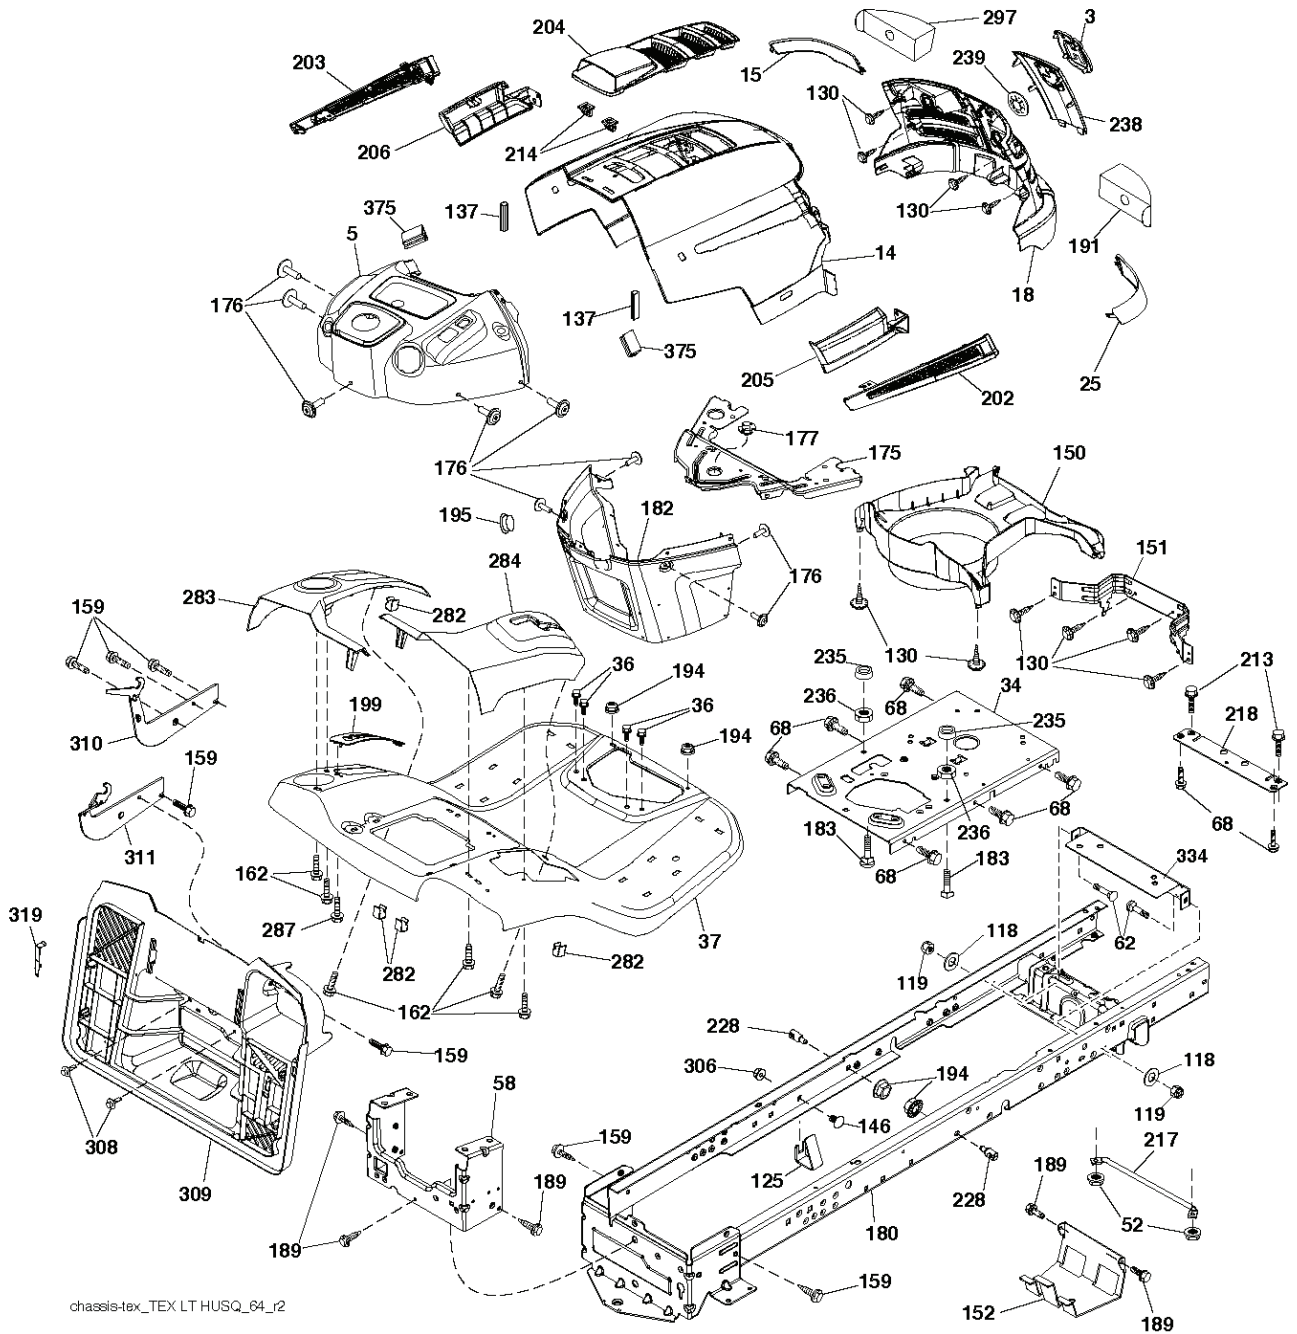

IGNITION SWITCH

POSITION	CIRCUIT	"MAKE"
OFF	M+G+A1	
RUN/OVERRIDE	B+A1	
RUN	B+A1	L+A2
START	B+S+A1	

CHASSIS HARNESS CONNECTOR (C1) (MATING SIDE)

DASH HARNESS CONNECTOR (C1) (MATING SIDE)

**WIRING INSULATED CLIPS**  
 NOTE: IF WIRING INSULATED CLIPS WERE REMOVED FOR SERVICING OF UNIT, THEY SHOULD BE RE-INSTALLED TO PROPERLY SECURE YOUR WIRING.

NON-REMOVABLE CONNECTIONS

REMOVABLE CONNECTIONS

seat-tex\_7A-vgt

---

REF.	PART NO.	DESCRIPTION	REMARK	QTY.	KIT
1	532439819	SEAT		1	
2	532180166	BRACKET		1	
3	532140675	STRAP		1	
6	873800600	NUT		1	
7	532124181	SPRING		1	
8	532171877	BOLT		1	
10	532196977	PLATE		1	
21	532171852	BOLT		1	
37	873800500	LOCK NUT		1	
40	532197661	HANDLE		1	
41	532198200	SPRING		1	
43	874760612	BOLT		1	
44	819133812	WASHER		1	