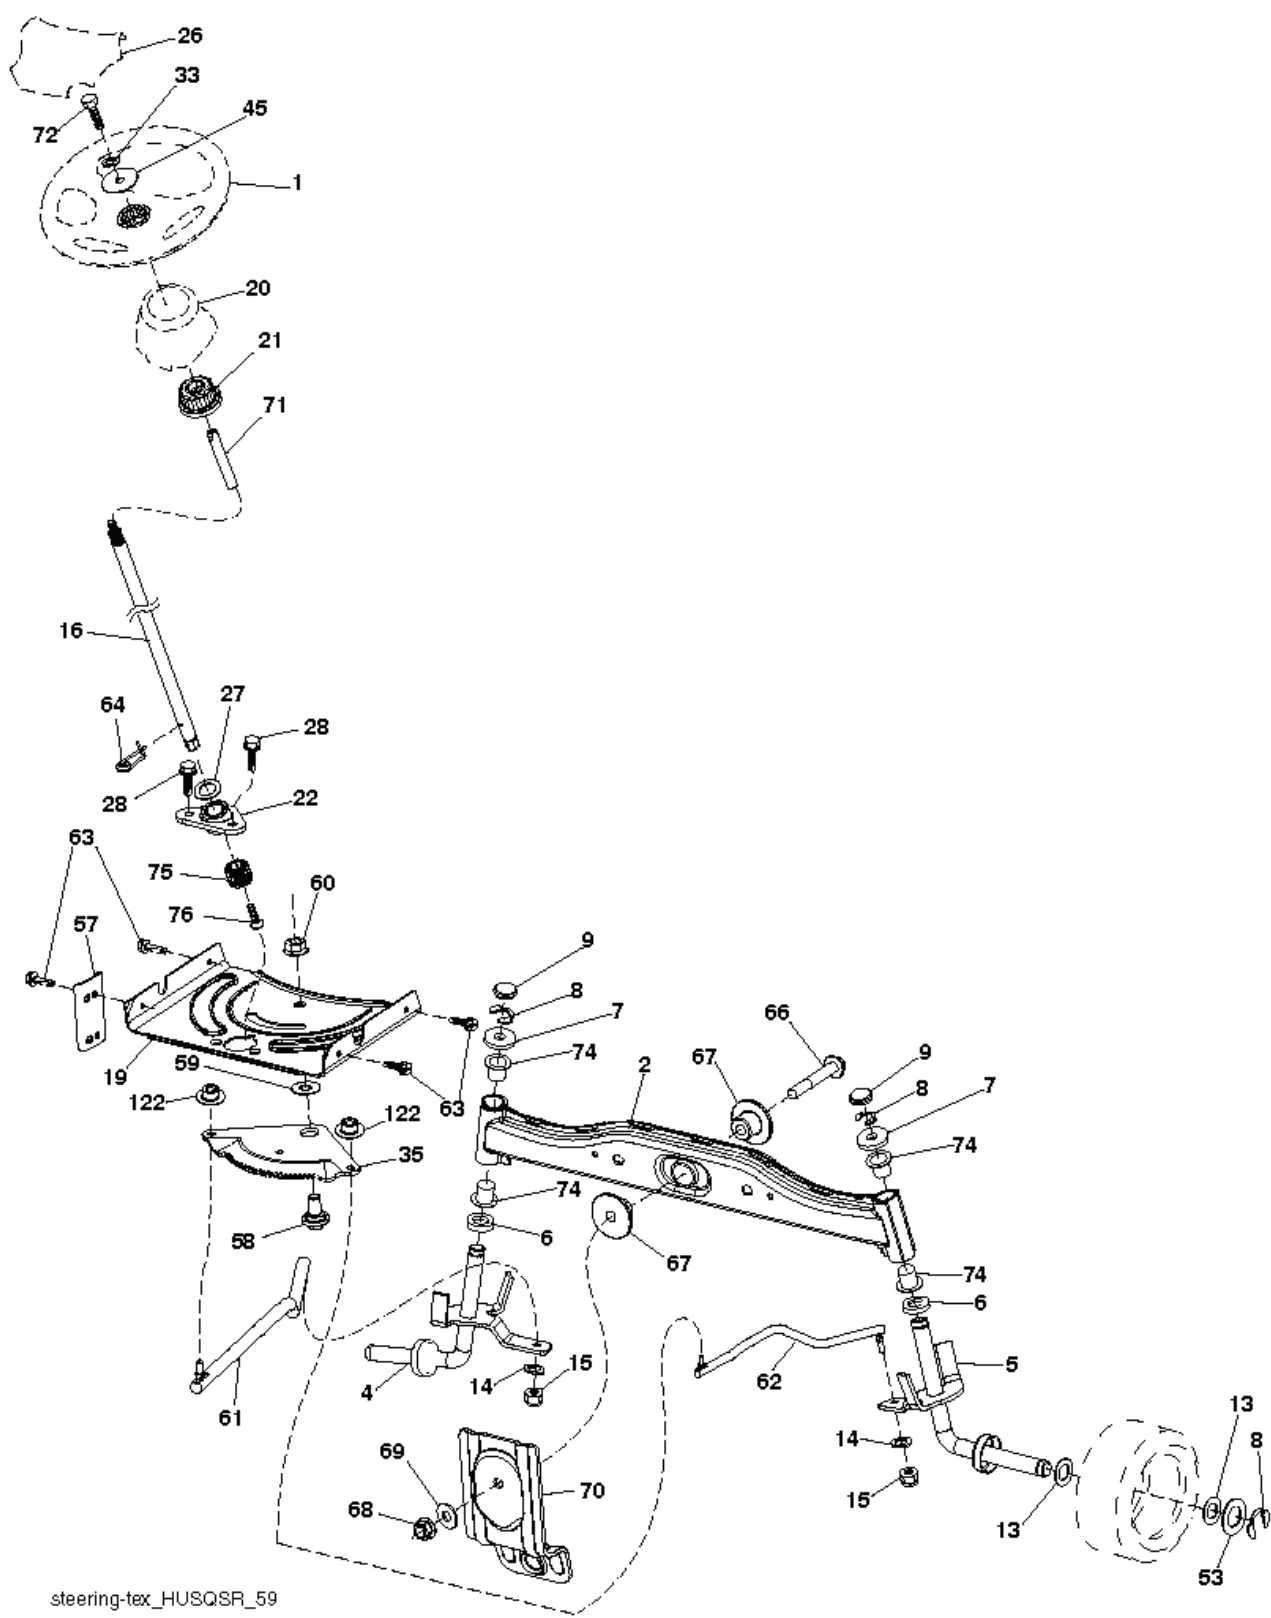

steering-tex_HUSQSR_59

REF.	PART NO.	DESCRIPTION	REMARK	QTY.	KIT
1	532439740	STEERING WHEEL		1	
2	532418168	AXLE		1	
4	532416845	SPINDLE		1	
5	532416846	SPINDLE		1	
6	532124931	WASHER		1	
7	532121748	WASHER		1	
8	812000029	RETAINER RING		1	
9	532121232	HUB CAP		1	
13	532121749	WASHER		1	
14	810040600	WASHER		1	
15	873540600	NUT		1	
16	585869202	SHAFT		1	
19	532194729	PLATE		1	
20	532441425	COVER		1	
21	532186737	ADAPTER		1	
22	585029802	BEARING		1	
26	532439743	HUB CAP		1	
27	819211616	WASHER		1	
28	817000612	SCREW		1	
33	810040500	WASHER		1	
35	532194732	PLATE		1	
45	819113812	WASHER		1	
53	532188967	WASHER		1	
57	532407465	BRACKET		1	
58	532194747	BOLT		1	
59	532194748	WASHER		1	
60	873971000	NUT		1	
61	532194740	LINK		1	
62	532194741	LINK		1	
63	817000512	SCREW		1	
64	532199849	SPRING RETAINER		1	
66	871020748	BOLT		1	
67	532194737	BUSHING		1	
68	873900700	NUT		1	
69	532199162	WASHER		1	
70	532417065	BRACKET		1	
71	532190752	SHAFT		1	
72	532428982	BOLT		1	
74	532124937	BEARING COL. STRG.		1	
75	580683701	PINION		1	
76	580683601	SCREW		1	
122	532444962	CAP		1