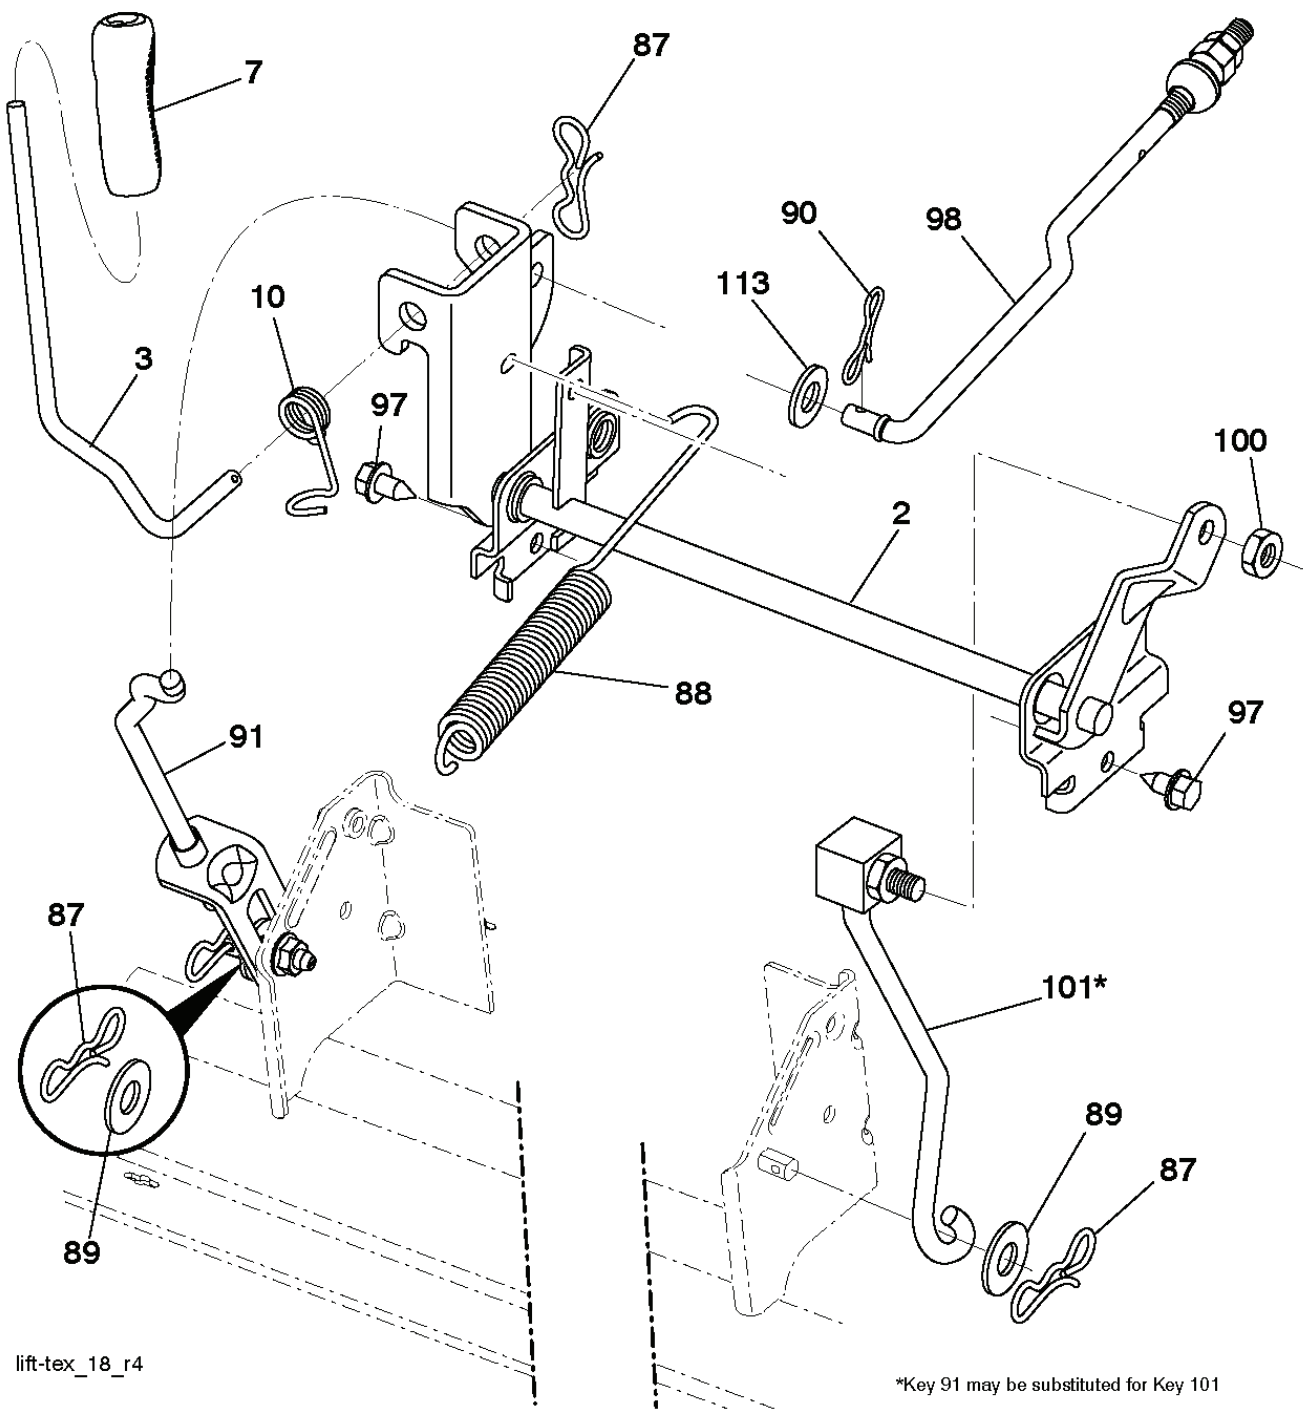

REF.	PART NO.	DESCRIPTION	REMARK	QTY.	KIT
1	532442048	CUTTING DECK		1	
2	532195161	STUD		1	
3	873900500	NUT		1	
4	532417645	BRACKET		1	
5	817000510	BOLT		1	
6	532418863	ARM		1	
7	532416358	SCREW		1	
8	532420252	ARM		1	
9	532199092	SPACER		1	
10	817000616	SCREW		1	
11	532137729	SCREW		1	
12	532199470	ARM		1	
13	872110612	BOLT		1	
14	532156085	BELT GUIDE		1	
15	532146763	PULLEY		1	
16	873900600	NUT		1	
17	532400234	NUT		1	
19	585323901	BEARING		1	
20	532173984	SCREW		1	
21	532416910	BELT GUARD		1	
22	532175820	PULLEY		1	
23	817490628	SCREW		1	
24	819132012	WASHER		1	
25	532420253	BELT GUARD		1	
26	532420255	COVER		1	
27	532419271	BELT		1	
29	532420895	HINGE PIN		1	
32	532401872	SPRING		1	
33	532187281	BEARING HOUSING		1	
34	587256501	SHAFT		1	
35	532419274	RIDE ON BLADE		1	
37	819131316	WASHER		1	
38	532196539	BOLT		1	
39	584309301	SCREW		1	
40	532419270	BELT GUARD		1	
41	532419265	BELT GUARD		1	
42	817000612	SCREW		1	
43	532416877	PULLEY		1	
67	532403012	HANDLE		1	
70	532401246	CLUTCH		1	
72	532417236	CHUTE		1	
73	532425274	CHUTE		1	
74	532124670	RETAINER RING		1	
76	532415598	HOSE COUPLING		1	
80	532423062	NUT		1	
152	532435111	CABLE		1	
--	587253301	MANDREL	MANDREL ASSEMBLY (Includes Housing (Key # 14), Shaft Assembly (Key # 13) and Bearing Only (Key # 15) - Pulley/Nut/Washer and Blade Bolt/Washers Not Included)	1	
--	532440800	CUTTING DECK		1	

---

REF.	PART NO.	DESCRIPTION	REMARK	QTY.	KIT
1	532059192	CAP VALVE		1	
2	532065139	NIPPLE		1	
3	532425261	RIM	Front 6" x 3.25"	1	
4	532421652	TUBE	(Service Item Only)	1	
5	532123410	TIRE	Front 13" x 5.0"-6"	1	
6	532124957	FITTING	(Front Wheel Only)	1	
7	532124959	BEARING	(Front Wheel Only)	1	
8	532175039	HUB CAP		1	
9	532106230	TIRE	Rear 16" x 6.5"-8"	1	
10	532007154	HOSE	(Service Item Only)	1	
11	532425262	RIM	Rear 8" x 5.375"	1	
--	532144334	SEALING FOAM		1	