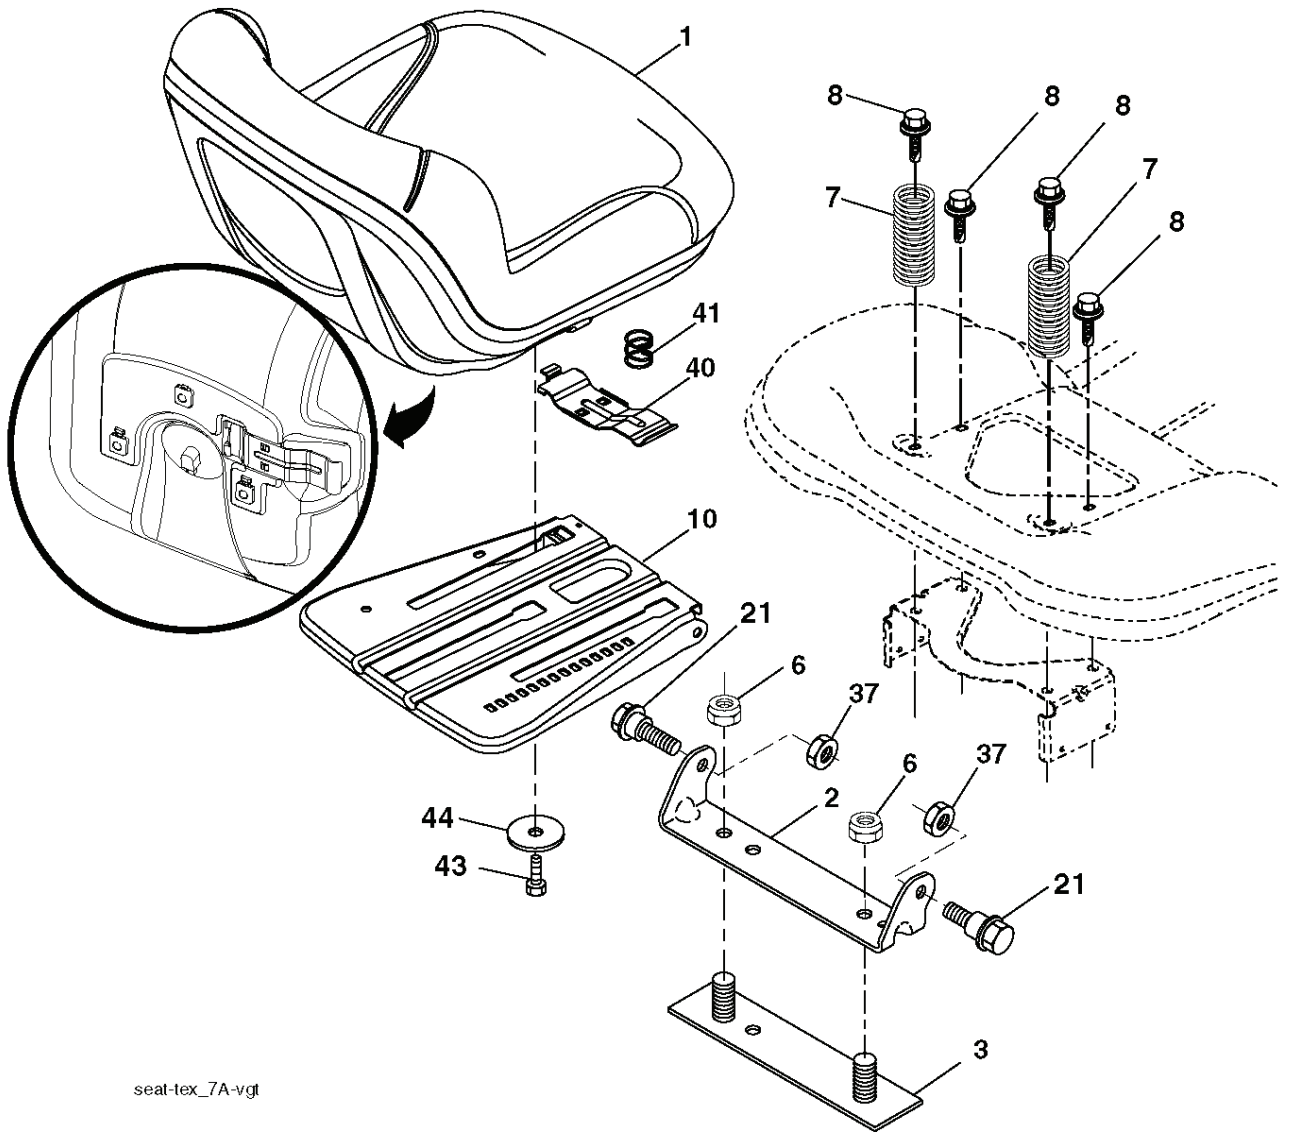

IGNITION SWITCH

POSITION	CIRCUIT	"MAKE"
OFF	M+G+A1	
RUN/OVERRIDE	B+A1	
RUN	B+A1	L+A2
START	B+S+A1	

CHASSIS HARNESS CONNECTOR (C1) (MATING SIDE)

DASH HARNESS CONNECTOR (C1) (MATING SIDE)

**WIRING INSULATED CLIPS**  
 NOTE: IF WIRING INSULATED CLIPS WERE REMOVED FOR SERVICING OF UNIT, THEY SHOULD BE RE-INSTALLED TO PROPERLY SECURE YOUR WIRING.

NON-REMOVABLE CONNECTIONS

REMOVABLE CONNECTIONS

seat-tex\_7A-vgt

---

REF.	PART NO.	DESCRIPTION	REMARK	QTY.	KIT
1	532439819	SEAT		1	
2	532180166	BRACKET		1	
3	532140675	STRAP		1	
6	873800600	NUT		1	
7	532124181	SPRING		1	
8	532171877	BOLT		1	
10	532196977	PLATE		1	
21	532171852	BOLT		1	
37	873800500	LOCK NUT		1	
40	532197661	HANDLE		1	
41	532198200	SPRING		1	
43	874760612	BOLT		1	
44	819133812	WASHER		1	