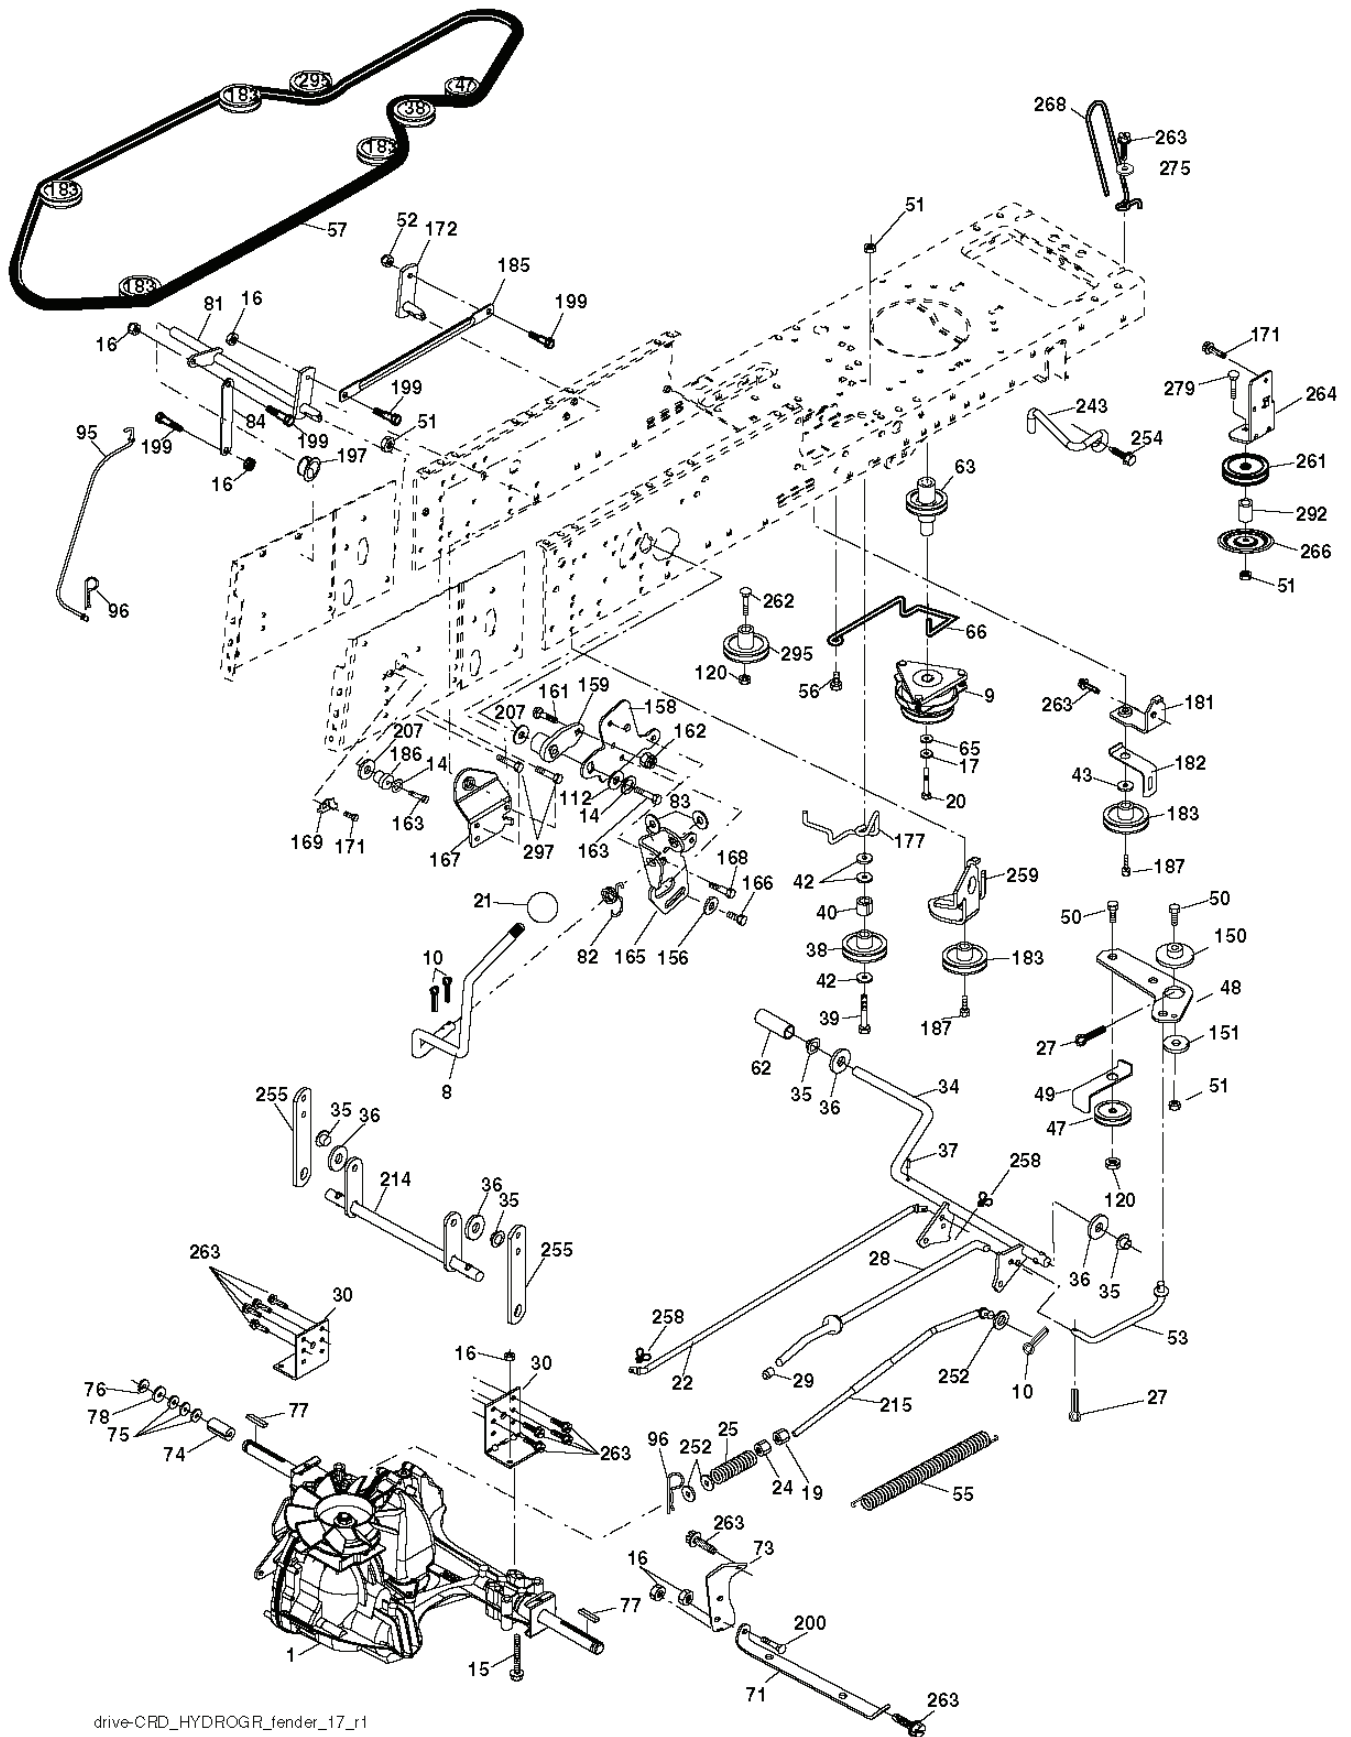

# **SPARE PARTS LIST**

---

REF.	PART NO.	DESCRIPTION	REMARK	QTY.	KIT
1	532400389	LABEL		1	
3	532429196	DECAL		1	
4	532409761	DECAL		1	
6	532180432	DECAL		1	
8	532196841	DECAL		1	
10	532145005	DECAL		1	
11	532182166	DECAL		1	
12	532159737	DECAL		1	
14	532159736	DECAL		1	
17	532140837	DECAL		1	
18	532409725	DECAL		1	
20	532166960	DECAL		1	
21	532166286	DECAL		1	
--	532138311	DECAL		1	
--	532181917	PROTEGE*RPL.PAR 532179769418		1	
--	532181916	PROTEGE*RPL.PAR 532179768418		1	

---

REF.	PART NO.	DESCRIPTION	REMARK	QTY.	KIT
1	532183897	CONTROL		1	
2	532416358	SCREW		1	
3	000000000	W/O DESCRIPTION	Engine Kohler SV590-0210	1	
4	532188655	MUFFLER		1	
8	532171877	BOLT		1	
13	532185909	GASKET		1	
23	532169837	HEAT SHIELD		1	
29	532137180	SPARK ARRESTER KIT		1	
31	532407545	FUEL TANK		1	
32	532425162	LID		1	
33	532123487	HOSE CLAMP		1	
37	532137040	HOSE		1	
38	532421922	EXTENSION PIPE		1	
44	817670412	SCREW		1	
45	817000612	SCREW		1	
46	819091416	WASHER		1	
79	532192334	SCREW		1	
81	873510400	NUT		1	
105	817120616	SCREW		1	
117	532188654	TUBE EXHAUST		1	