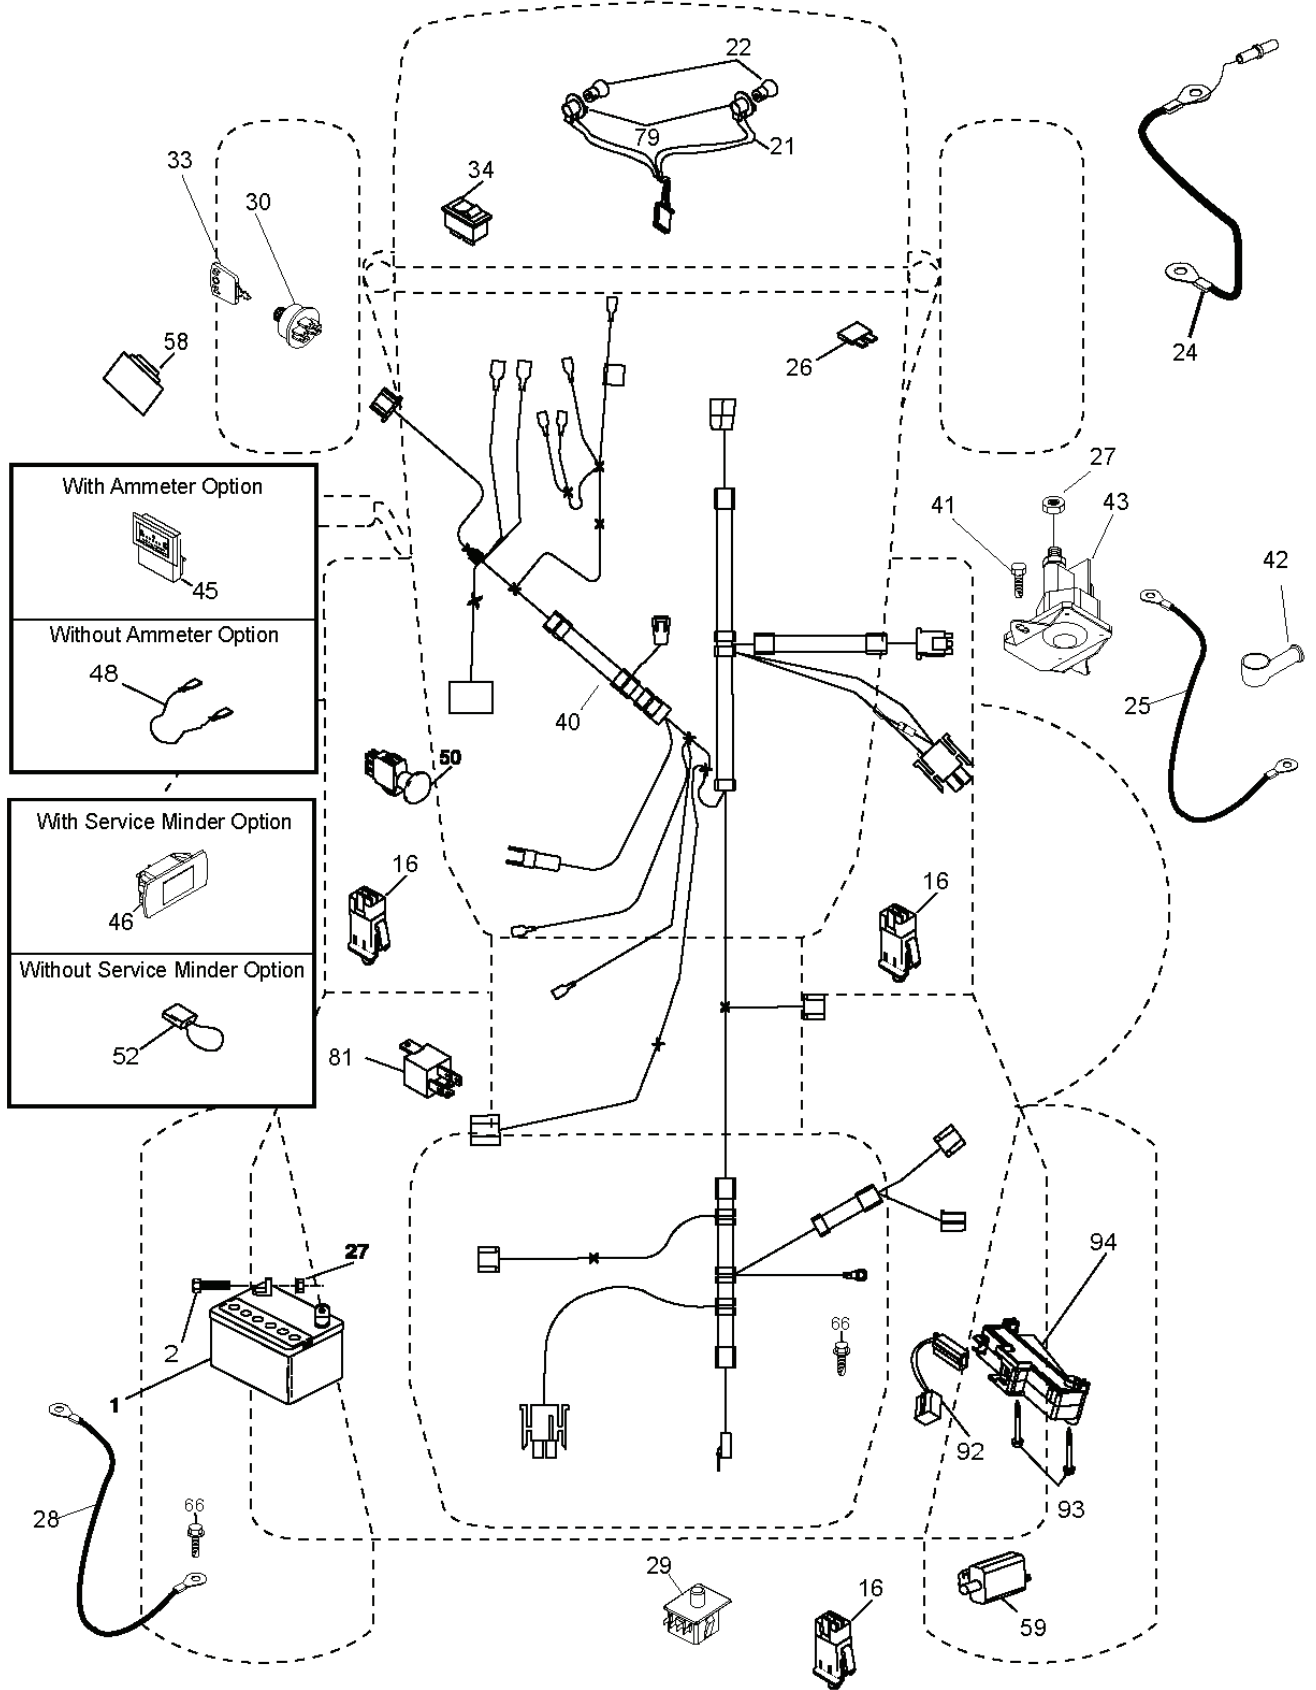

C03

REF.	PART NO.	DESCRIPTION	REMARK	QTY.	KIT
1	532163465	BATTERY		1	
2	874760412	BOLT		1	
16	532176138	MICRO SWITCH		1	
21	532400252	HARNESS		1	
22	532004152	BULB		1	
24	532421299	CABLE		1	
25	532165987	CABLE		1	
26	532175158	FUSE		1	
27	873510400	NUT		1	
28	532127725	CABLE		1	
29	532192749	SWITCH.SEAT.DP W/RAMPS		1	
30	532193350	IGNITION MODULE		1	
33	532411935	KEY		1	
34	532110712	SWITCH		1	
40	532197434	CABLE ASSY		1	
41	871110408	BOLT		1	
42	532131563	COVER		1	
43	532192507	SOLENOID		1	
46	532413931	HOUR METER		1	
48	532140844	ADAPTER		1	
50	532174651	SWITCH		1	
58	532169419	BUZZER		1	
59	532180379	SWITCH FBI		1	
66	817490608	SCREW		1	
79	532175242	HOLDER		1	
81	532109748	RELAY		1	
92	532196615	CABLE ASSY		1	
93	532192540	SCREW		1	
94	532191834	MODULE.REVERSE.ROS		1