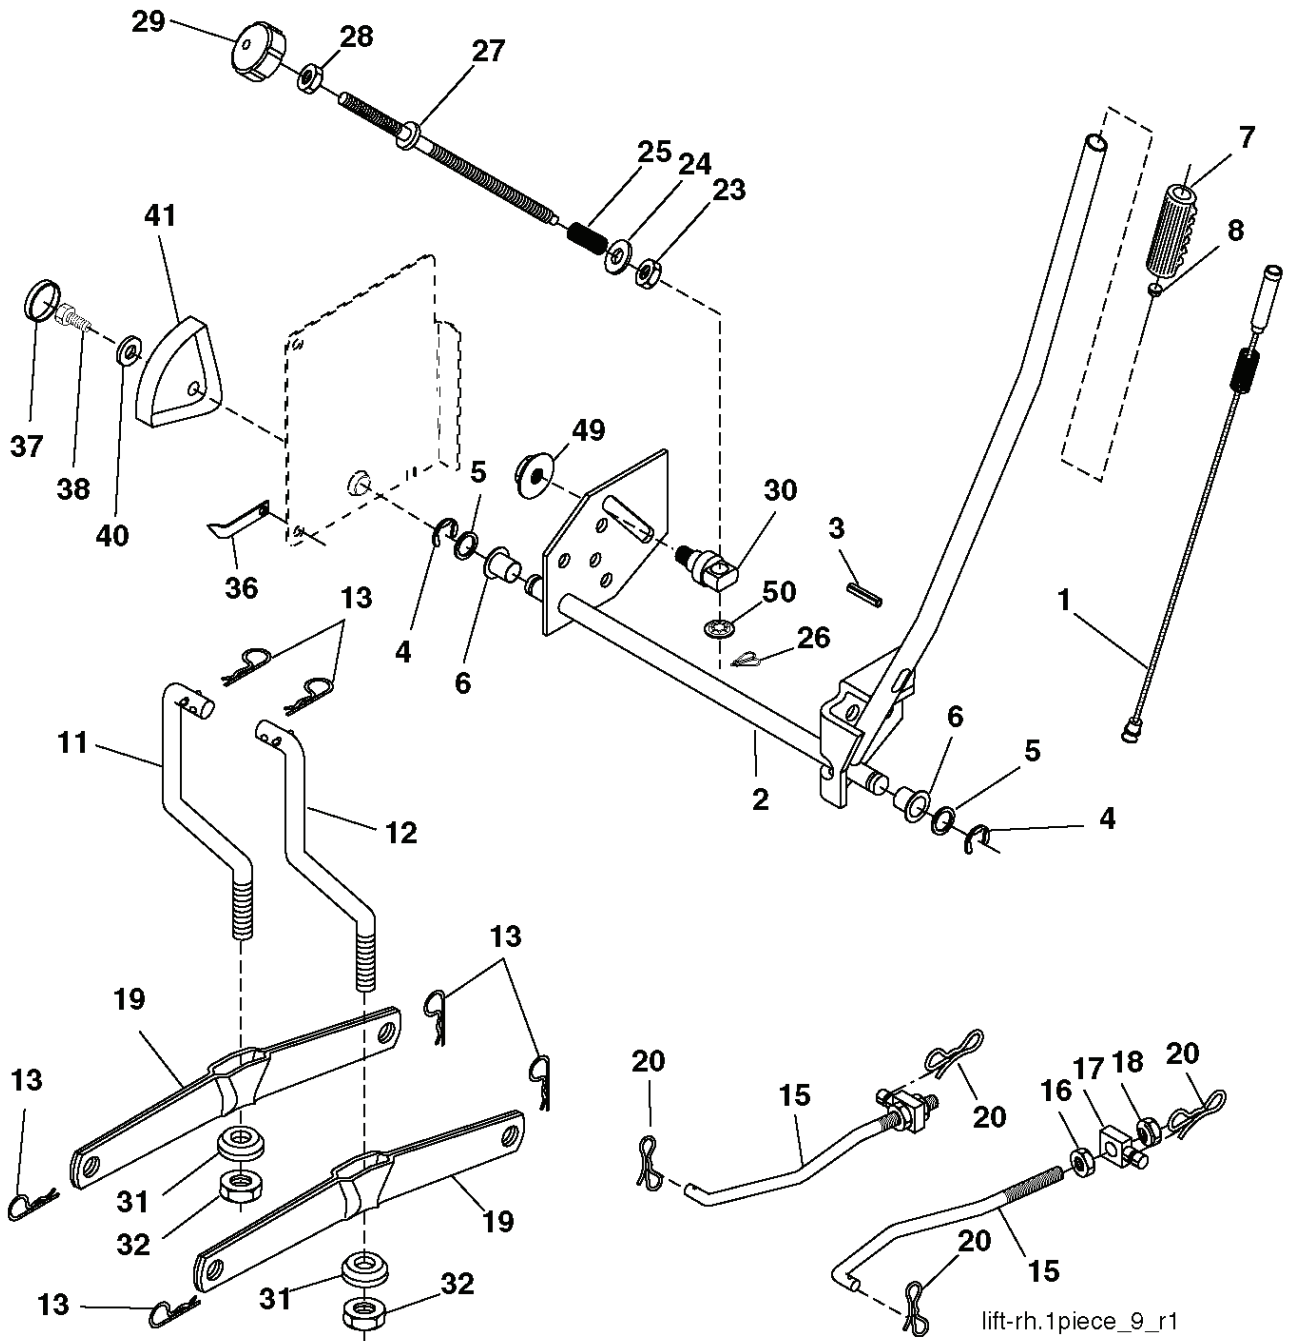

REF.	PART NO.	DESCRIPTION	REMARK	QTY.	KIT
1	532169160	HOUSING		1	
2	872140506	BOLT		1	
3	532431864	BRACKET		1	
4	532169167	BRACKET		1	
5	532124670	RETAINER RING		1	
6	532165557	ROD		1	
8	532181712	BOLT		1	
9	810030600	WASHER		1	
11	532180583	BLADE		1	
13	532137645	SHAFT		1	
14	532128774	BEARING HOUSING		1	
15	532110485	BEARING		1	
16	532180584	BLADE		1	
18	872110606	BOLT		1	
19	532132827	SPEC. BOLT		1	
20	532181713	BOLT		1	
21	873680500	NUT		1	
22	532169165	BRACKET		1	
23	532169166	BRACKET		1	
24	532413436	BRACKET		1	
25	532400105	BRACKET		1	
26	532400110	SUPPORT		1	
27	532169172	BRACKET		1	
28	532169168	BRACKET		1	
30	532173984	SCREW		1	
31	532187690	WASHER		1	
32	532198145	PULLEY		1	
33	532400234	NUT		1	
34	532400103	BRACKET		1	
35	532400104	BRACKET		1	
36	532146763	PULLEY		1	
38	532169851	SPACER		1	
39	872110622	BOLT		1	
40	873680600	NUT		1	
41	873900600	NUT		1	
44	532432773	COVER		1	
45	532432772	COVER		1	
55	532169849	LEVER		1	
61	532199487	SPRING		1	
68	532402009	BELT		1	
69	532165482	SHAFT		1	
84	532156085	BELT GUIDE		1	
116	532193406	BOLT		1	
117	532174873	WHEEL		1	
119	819132012	WASHER		1	
124	872110612	BOLT		1	
130	872110506	BOLT		1	
131	532165661	PIPE		1	
161	532180424	BLADE		1	
162	532180878	ADAPTER		1	
163	532180425	BLADE		1	
164	532124937	BEARING COL. STRG.		1	
299	532415598	HOSE COUPLING		1	
300	532152927	SCREW		1	
--	532181857	BEARING HOUSING	Mandrel Assembly (Includes housing, shaft assembly, and bearing only - pulley/nut/washer and blade bolt/washers not included).	1	
--	532181858	BEARING HOUSING		1	
--	532400325	HOUSING		1