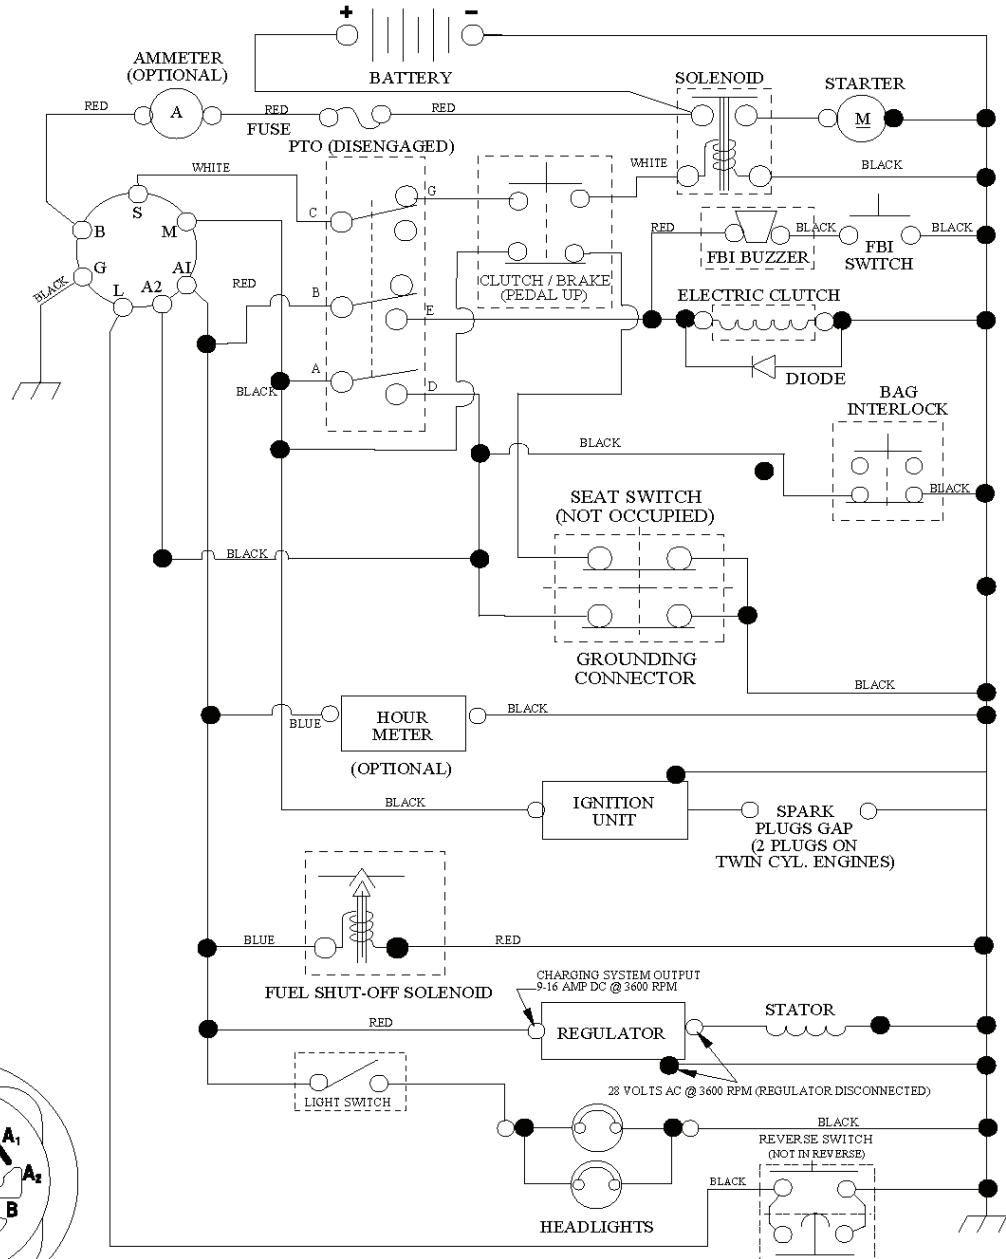

SCH05

IGNITION SWITCH

POSITION	CIRCUIT	"MAKE"
OFF	M+G+A1	
RUN/OVERRIDE	B+A1	
RUN	B+A1	L+A2
START	B + S + A1	

03048

WIRING INSULATED CLIPS
NOTE: IF WIRING INSULATED CLIPS WERE REMOVED FOR SERVICING OF UNIT, THEY SHOULD BE RE-INSTALLED TO PROPERLY SECURE YOUR WIRING.

PTO SWITCH

POSITION	CIRCUIT
OFF	C + G, B + H
ON	C + F, B + E, A + D

NON-REMOVABLE CONNECTIONS

REMOVABLE CONNECTIONS