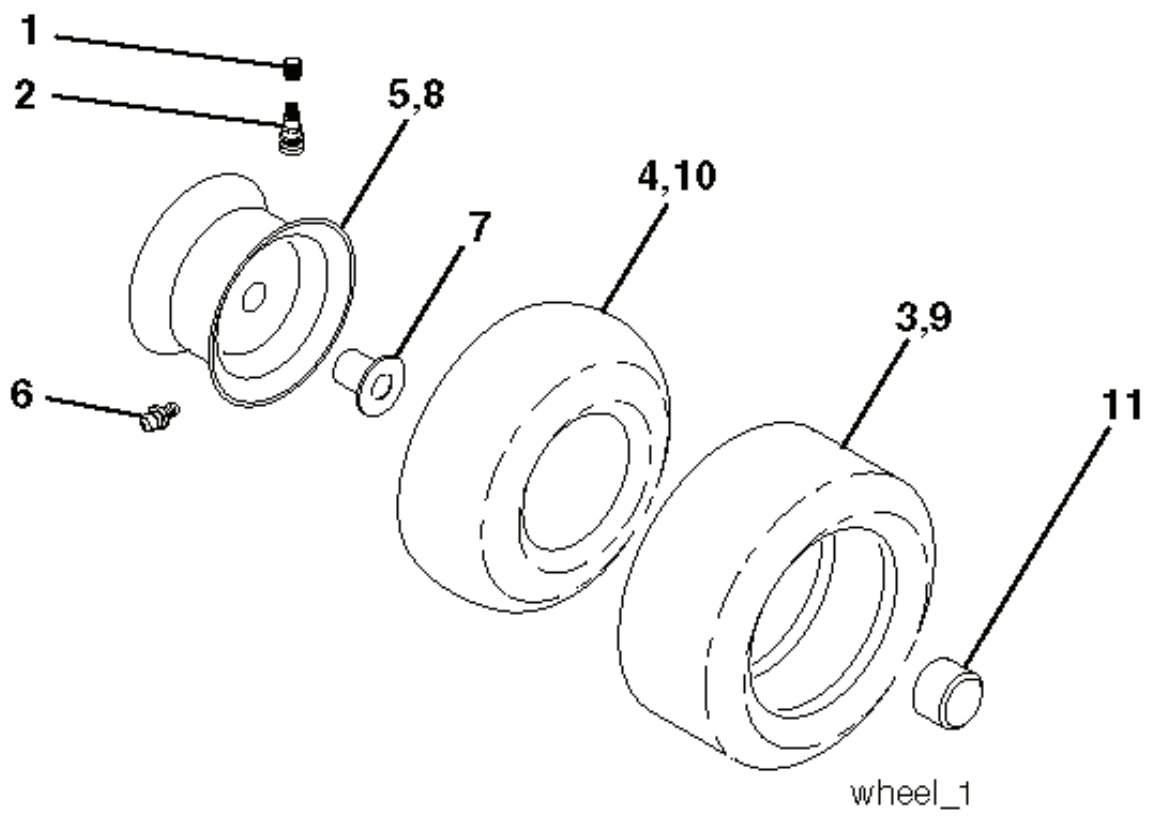

SCH05

IGNITION SWITCH

POSITION	CIRCUIT	"MAKE"
OFF	M+G+A1	
RUN/OVERRIDE	B+A1	
RUN	B+A1	L+A2
START	B + S + A1	

03048

WIRING INSULATED CLIPS  
NOTE: IF WIRING INSULATED CLIPS WERE REMOVED FOR SERVICING OF UNIT, THEY SHOULD BE RE-INSTALLED TO PROPERLY SECURE YOUR WIRING.

PTO SWITCH

POSITION	CIRCUIT
OFF	C + G, B + H
ON	C + F, B + E, A + D

RELAY

NON-REMOVABLE CONNECTIONS

REMOVABLE CONNECTIONS

seat\_lt.knob\_16(CRD)

---

REF.	PART NO.	DESCRIPTION	REMARK	QTY.	KIT
1	532188715	SIEGE CONDUCTEUR		1	
2	532140551	BRACKET		1	
3	871110616	SCREW		1	
4	819131610	WASHER		1	
5	532145006	CLIP		1	
6	873800600	NUT		1	
7	532124181	SPRING		1	
8	817000616	SCREW		1	
9	819131614	WASHER		1	
10	532195530	BERCEAU DE SIEGE CONDUCTEUR		1	
11	532166369	WING NUT		1	
12	532174648	BRACKET		1	
13	532121248	BUSHING		1	
14	872050412	BOLT		1	
15	532121249	SPACER		1	
16	532123740	SPRING		1	
17	532123976	LOCKNUT		1	
21	532171852	BOLT		1	
22	873800500	LOCK NUT		1	
24	819171912	WASHER		1	
25	532127018	BOLT		1	

REF.	PART NO.	DESCRIPTION	REMARK	QTY.	KIT
1	532416480	STEERING WHEEL		1	
2	532193542	AXLE		1	
3	532169840	SPINDLE		1	
4	532169839	SPINDLE		1	
5	532124931	WASHER		1	
6	532121748	WASHER		1	
8	812000029	RETAINER RING		1	
10	532175121	ROD		1	
11	810040600	WASHER		1	
13	532136518	PIPE		1	
15	532145212	NUT		1	
17	532190753	ROD		1	
29	817000612	SCREW		1	
32	532171888	ROD		1	
33	819111216	WASHER		1	
34	810040500	WASHER		1	
35	873540500	NUT		1	
36	532155099	BUSHING		1	
37	532152927	SCREW		1	
38	532415987	KNOB		1	
39	819113812	WASHER		1	
40	873540600	NUT		1	
41	532186737	ADAPTER		1	
42	532411139	STEERING COLUMN TUBE		1	
43	532121749	WASHER		1	
44	532190752	SHAFT		1	
46	532121232	HUB CAP		1	
65	532414736	SPACER		1	
67	872110618	BOLT		1	
68	532169827	SHAFT		1	
71	532175146	STEERING GEAR		1	
82	532199978	SUPPORT ESSIEU AVANT		1	
87	532173966	WASHER		1	
88	532175118	BOLT		1	
91	532175553	SPRING		1	
95	532188967	WASHER		1	
97	874780564	BOLT		1	
118	532406013	BEARING		1	