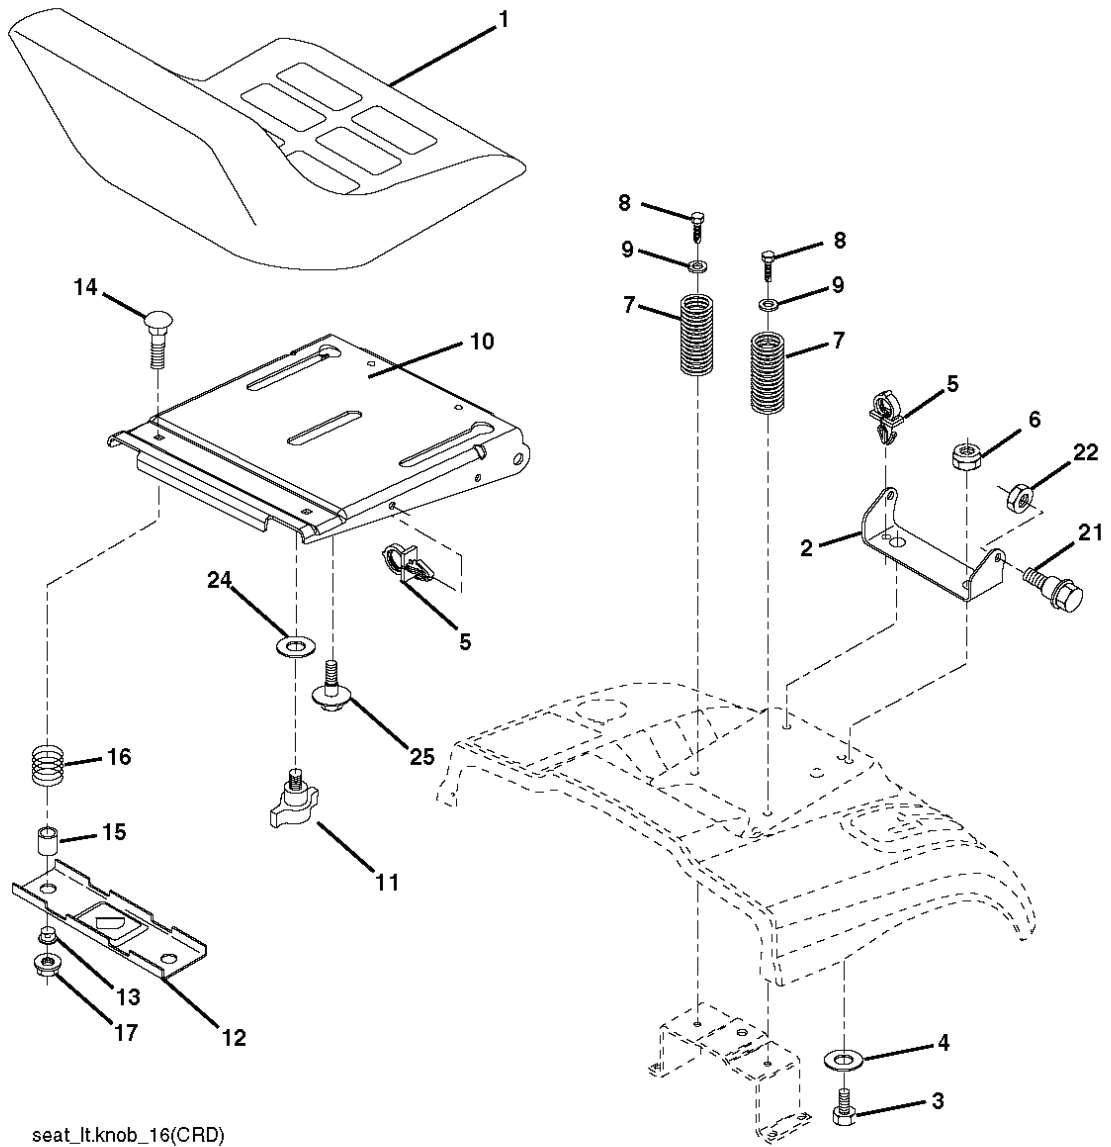

SCH05

IGNITION SWITCH

POSITION	CIRCUIT	"MAKE"
OFF	M+G+A1	
RUN/OVERRIDE	B+A1	
RUN	B+A1	L+A2
START	B + S + A1	

03048

WIRING INSULATED CLIPS  
NOTE: IF WIRING INSULATED CLIPS WERE REMOVED FOR SERVICING OF UNIT, THEY SHOULD BE RE-INSTALLED TO PROPERLY SECURE YOUR WIRING.

PTO SWITCH

POSITION	CIRCUIT
OFF	C + G, B + H
ON	C + F, B + E, A + D

RELAY

NON-REMOVABLE CONNECTIONS

REMOVABLE CONNECTIONS

seat\_lt.knob\_16(CRD)

---

REF.	PART NO.	DESCRIPTION	REMARK	QTY.	KIT
1	532188715	SIEGE CONDUCTEUR		1	
2	532140551	BRACKET		1	
3	871110616	SCREW		1	
4	819131610	WASHER		1	
5	532145006	CLIP		1	
6	873800600	NUT		1	
7	532124181	SPRING		1	
8	817000616	SCREW		1	
9	819131614	WASHER		1	
10	532195530	BERCEAU DE SIEGE CONDUCTEUR		1	
11	532166369	WING NUT		1	
12	532174648	BRACKET		1	
13	532121248	BUSHING		1	
14	872050412	BOLT		1	
15	532121249	SPACER		1	
16	532123740	SPRING		1	
17	532123976	LOCKNUT		1	
21	532171852	BOLT		1	
22	873800500	LOCK NUT		1	
24	819171912	WASHER		1	
25	532127018	BOLT		1	