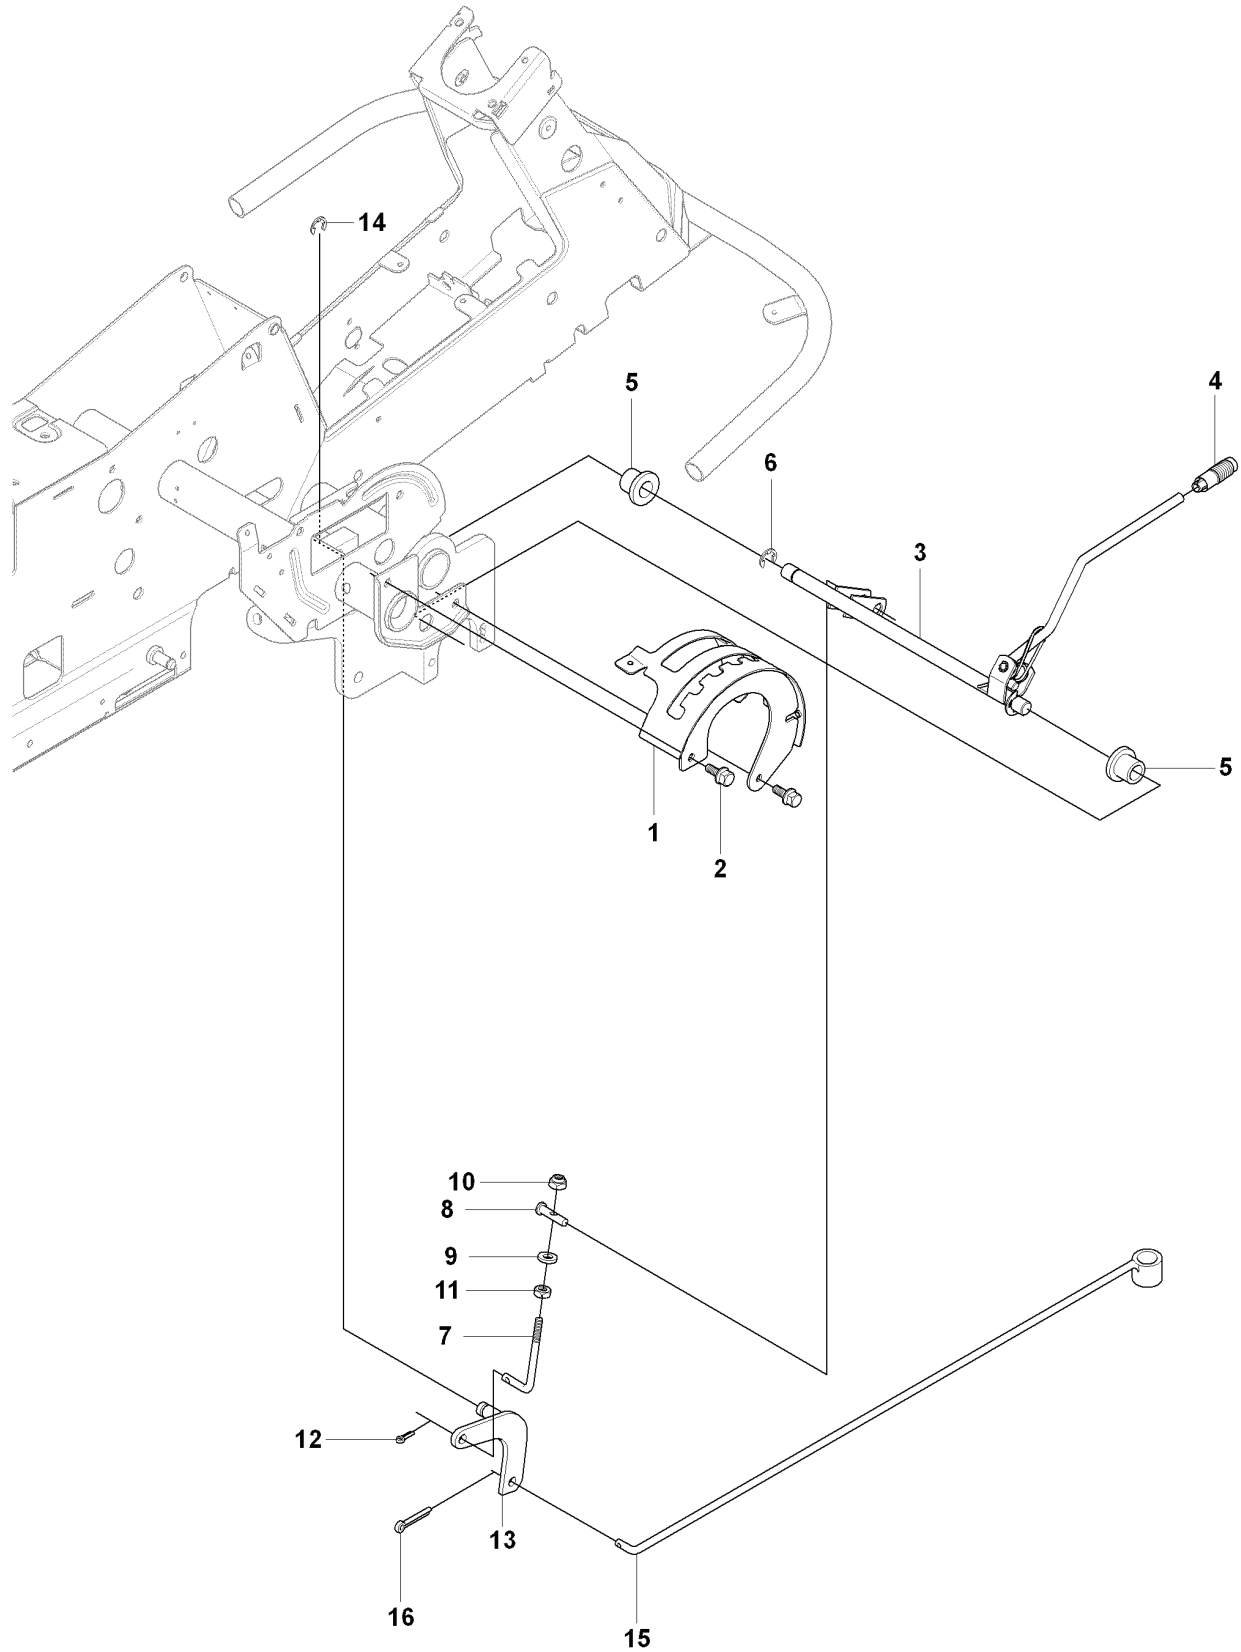

RIDER 15V2 AWD, 2008-01

SPARE PARTS LIST

C3 965 20 08-01 Rider R15V2 AWD
965 20 09-01 Rider R15V2s AWD
COVER

REF.	PART NO.	DESCRIPTION	REMARK	QTY.	KIT
13	535502501	CONTROL COVER		1	
14	544400501	SCREW		1	
15	544332101	CONTROL COVER		1	
16	544332202	COVER		1	
17	535429101	SPRING NUT		1	
18	544400501	SCREW		4	

U 965 20 08-01 Rider R15V2 AWD
965 20 09-01 Rider R15V2s AWD
965 07 84-01 MOWER DECK, Combi 103

REF.	PART NO.	DESCRIPTION	REMARK	QTY.	KIT
1	506929001	LABEL		1	
2	535437401	LABEL WARNING		1	
3	535431301	LÄNKRÖRRSINFÄSTN.KPL		1	
4	725254251	SCREW EHHM		1	
5	725253671	SCREW EHHM		1	
6	732252201	HEXAGON LOCKING NUT		2	
7	506597401	SCREW EHHFM		2	
8	732211801	LOCK NUT		2	
9	965078401	CUTTING DECK		1	

D 965 20 08-01 Rider R15V2 AWD
965 20 09-01 Rider R15V2s AWD
HEIGHT ADJUSTMENT

REF.	PART NO.	DESCRIPTION	REMARK	QTY.	KIT
1	535501401	CONTROL PLATE		1	
2	506570103	SCREW EHHFM		2	
3	504734501	ADJUSTER		1	
4	506542001	HANDLE		1	
5	506554301	BEARING		2	
6	735312220	E-CLIP		1	
7	506908201	HEIGHT ROD		1	
8	506784601	PEN		1	
9	734117201	WASHER		1	
10	732211801	LOCK NUT		1	
11	731231801	HEXAGON NUT		1	
12	721618301	SPLIT PIN		1	
13	506998301	LINK ASSY		1	
14	735311520	E-CLIP		1	
15	506975101	CONNECTOR		1	
16	721618301	SPLIT PIN		1	

REF.	PART NO.	DESCRIPTION	REMARK	QTY.	KIT
1	544895901	FOOT PLATE		1	
2	544248401	MAT		1	
3	544895903	FOOT PLATE		1	
4	544248403	MAT		1	
5	544400501	SCREW		4	
21	544239201	COVER		1	
22	544427501	MAT		1	
23	544400501	SCREW		2	
24	502498201	COVER		1	
25	502297501	COVER		1	
26	502465801	LENS		1	
27	502297601	COVER		1	
28	729532771	SCREW CRPANT		2	
29	544400501	SCREW		2	
30	544433201	PROTECTIVE COVER		1	
31	535433901	COVER		1	
32	506963501	VRIDTAPP		1	
33	506963601	WASHER		1	
34	502300201	LAMPHOLDER		1	
35	502466601	LAMP		2	
36	535460501	SEALING		1	