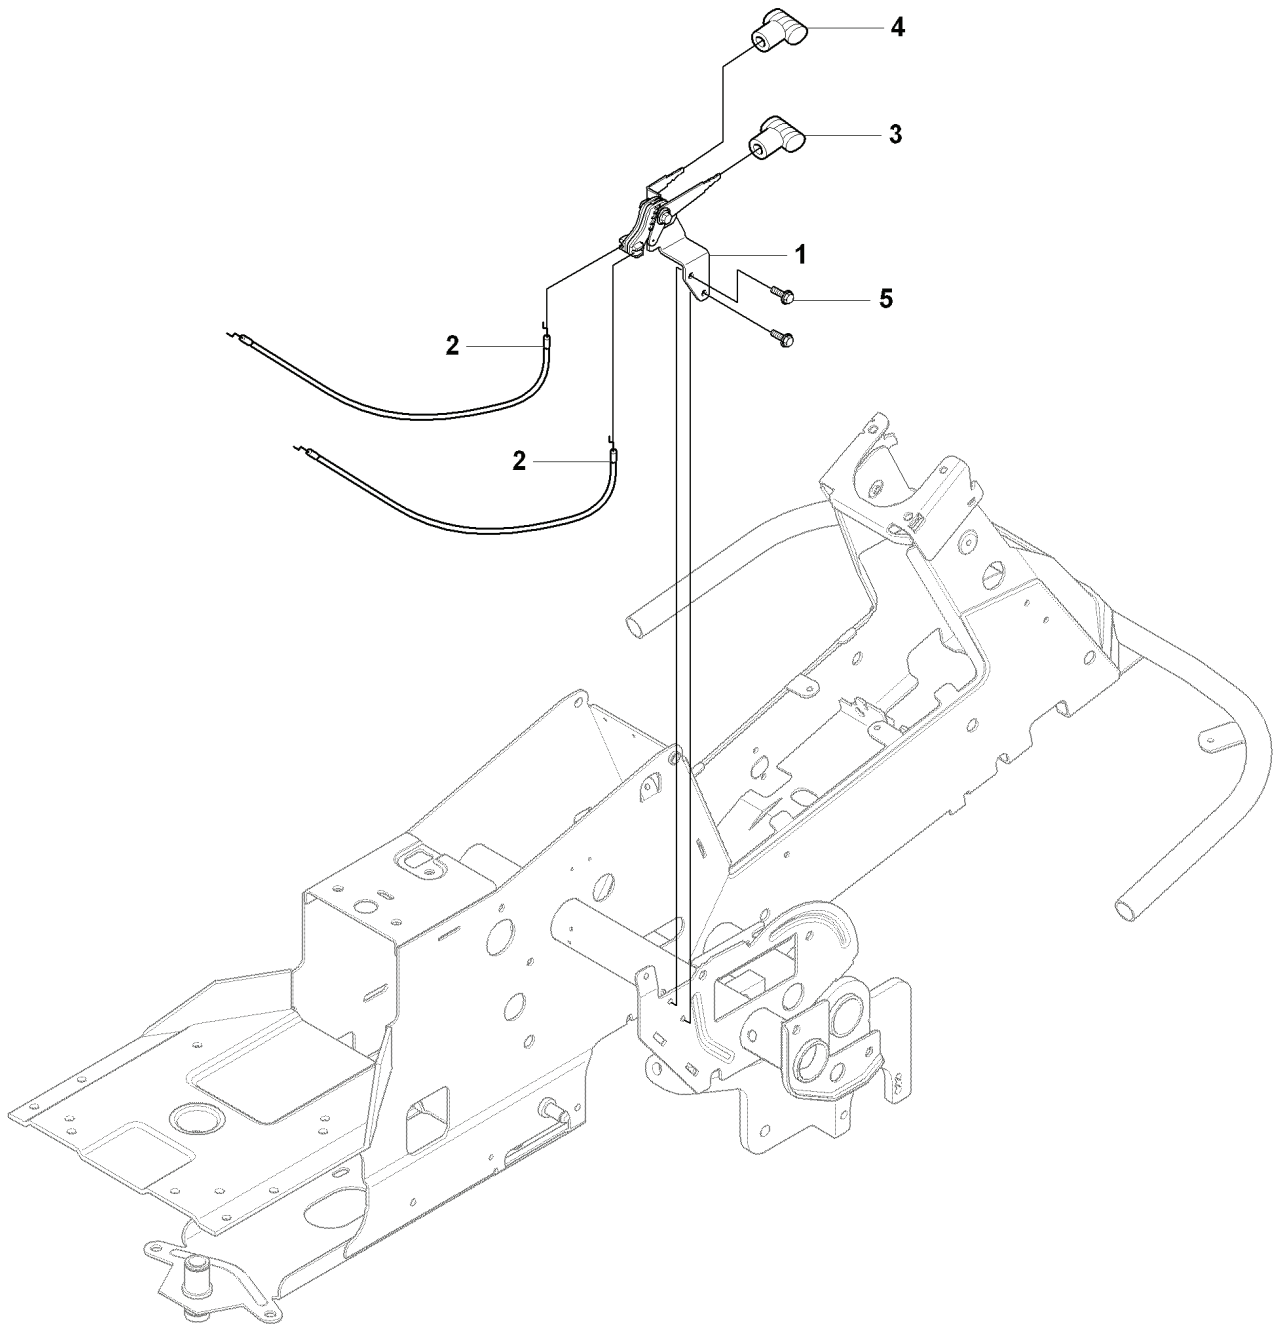

N 965 20 08-01 Rider R15V2 AWD
965 20 09-01 Rider R15V2s AWD
CONTROLS

REF.	PART NO.	DESCRIPTION	REMARK	QTY.	KIT
1	544301601	THROTTLE CONTROL ASSY		1	
2	544301702	WIRE		2	
3	506889101	KNOB		1	
4	506889102	KNOB		1	
5	725236461	SCREW EHHFT		2