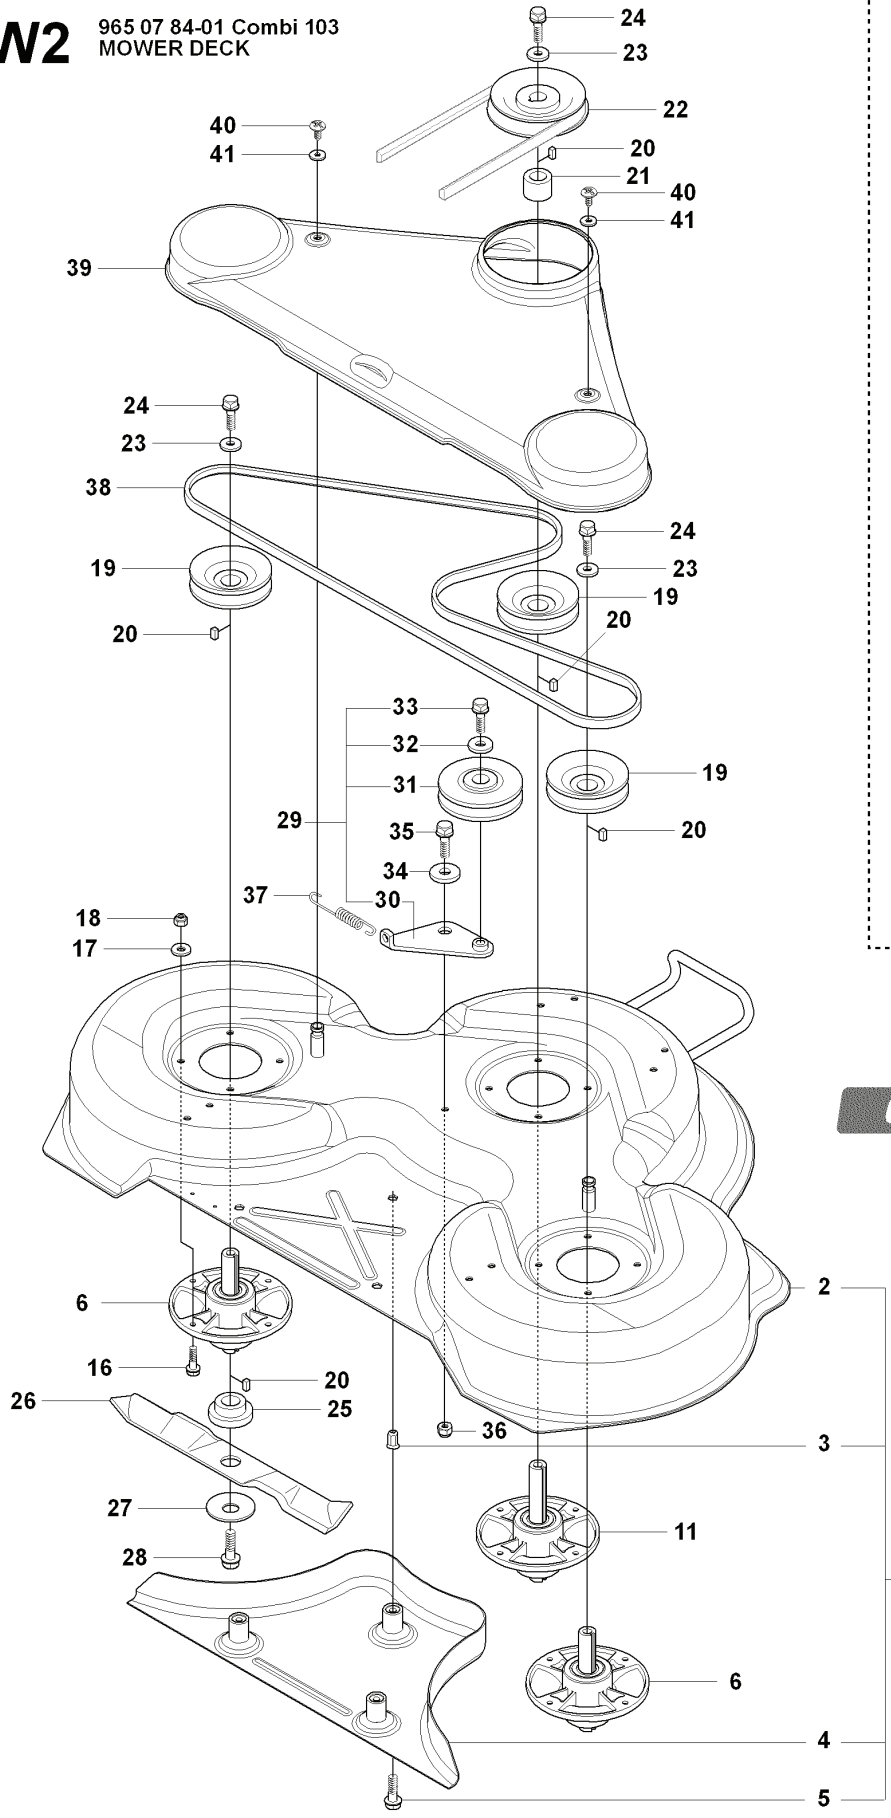

W2 965 07 84-01 Combi 103
MOWER DECK

Yttre.
Outer.
Exterieur.
Äusser.
Ulko.

REF.	PART NO.	DESCRIPTION	REMARK	QTY.	KIT
1	544112903	CUTTING DECK		1	
2	544112801	CUTTING DECK		1	
3	506916201	NUT		3	
4	544449201	PLUG		1	
5	506570104	SCREW EHHFM		3	
6	544065901	BLADE HOUSING ASSY		2	
7	544067902	SHAFT		1	
8	738230434	BALL BEARING		2	
9	544068001	SPACING SLEEVE		1	
10	544067801	BEARING HOUSING		1	
11	544065902	BLADE HOUSING ASSY		1	
12	544067901	SHAFT		1	
13	738230434	BALL BEARING		2	
14	544068001	SPACING SLEEVE		1	
15	544067801	BEARING HOUSING		1	
16	535423801	SCREW RSQM		12	
17	734116401	WASHER		12	
18	732211801	LOCK NUT		12	
19	506922101	PULLEY		3	
20	506533501	PARALLEL KEY		7	
21	544068002	SPACING SLEEVE		1	
22	506778601	PULLEY		1	
23	734117441	WASHER		3	
24	544114101	SCREW EHHM		3	
25	535504202	ADAPTER		3	
26	504188210	BLADE		3	
27	506792301	KNIFE PLATE		3	
28	544114101	SCREW EHHM		3	
29	506540701	BELT TENSIONER ASSY		1	
30	506519501	SPÄNNARM KPL.		1	
31	506532701	PULLEY		1	
32	734116441	WASHER		1	
33	506558302	SCREW EHHFT		1	
34	506918702	WASHER		1	
35	725245171	SCREW EHHM		1	
36	732211801	LOCK NUT		1	
37	506533101	SPRING		1	
38	589530601	BELT		1	
39	544096101	BELT COVER		1	
40	506982601	SCREW		2	
41	506559701	WASHER		2	
75	506789701	LABEL		1	
76	544238103	LABEL		1