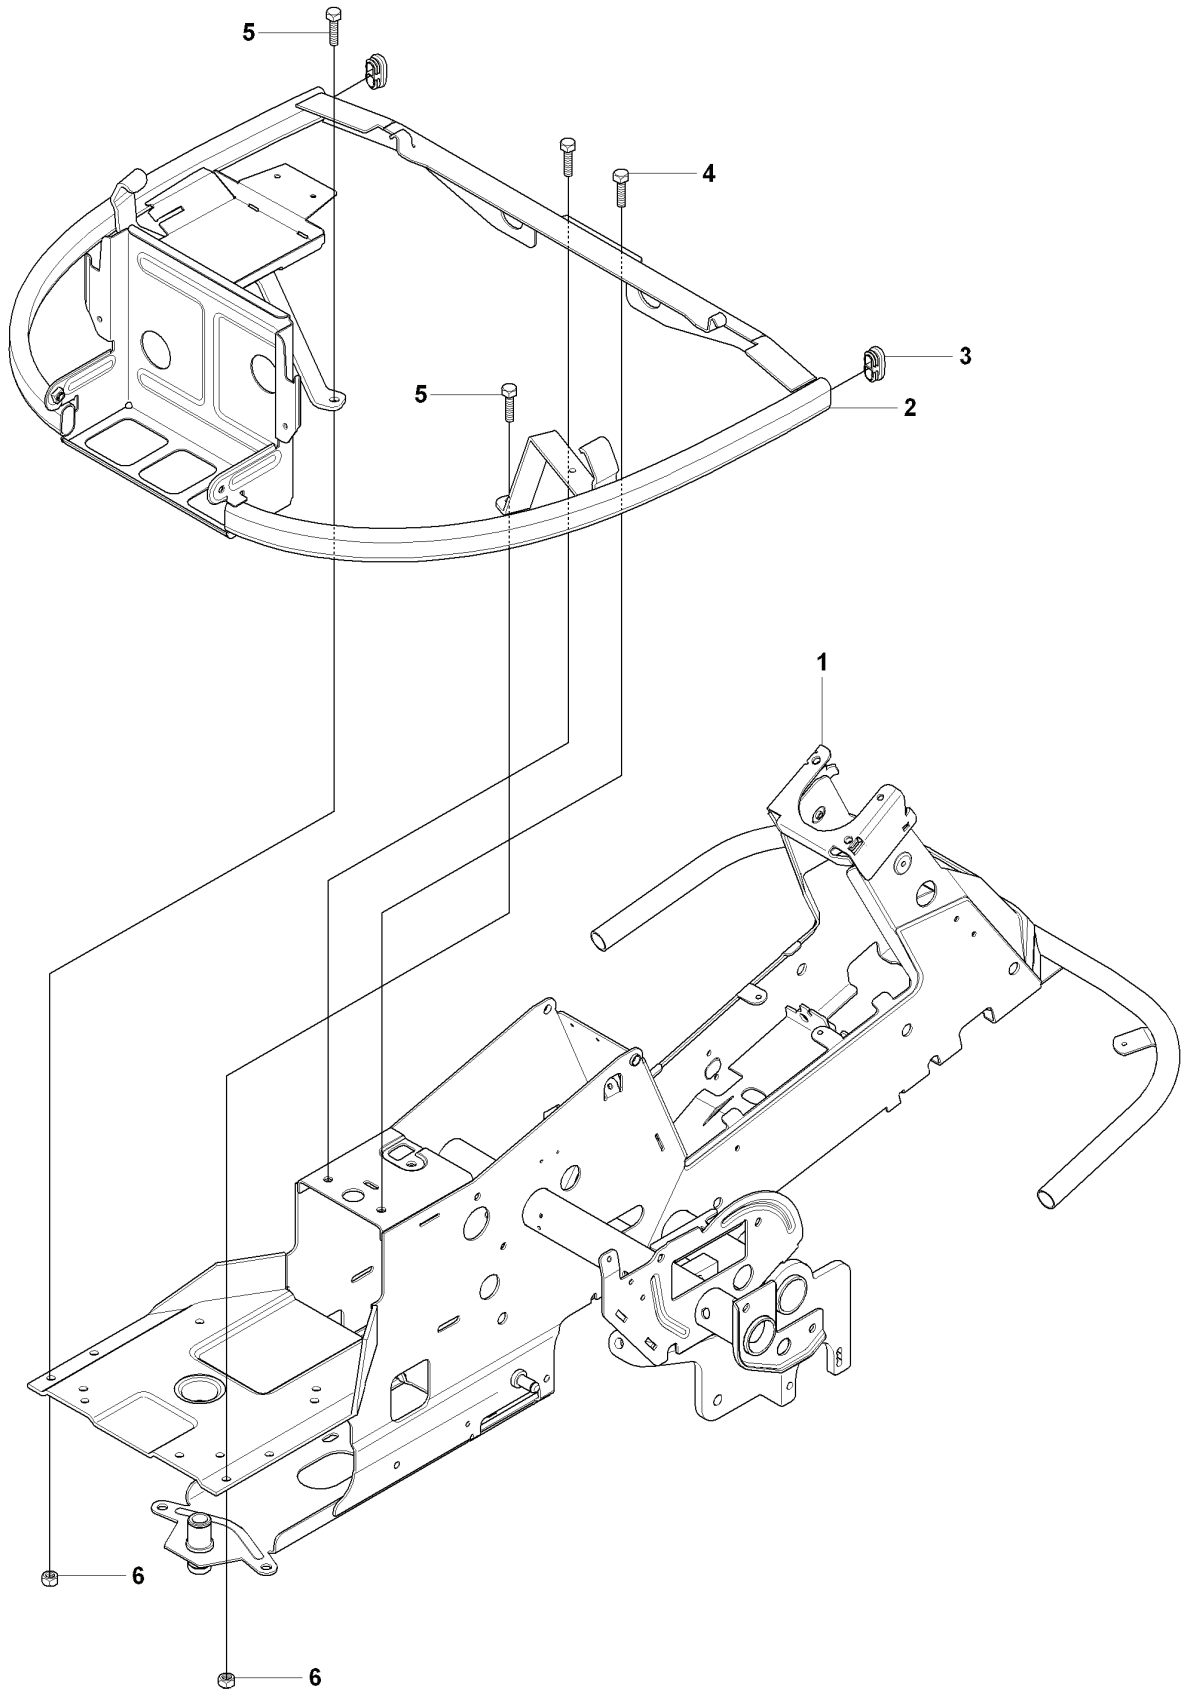

F 965 20 08-01 Rider R15V2 AWD
965 20 09-01 Rider R15V2s AWD
CHASSIS

REF.	PART NO.	DESCRIPTION	REMARK	QTY.	KIT
1	502655601	FRAME		1	
2	544244201	ENGINE FRAME		1	
3	544244401	PLUG		2	
4	506570103	SCREW EHHFM		2	
5	725245171	SCREW EHHM		2	
6	732211801	LOCK NUT		2