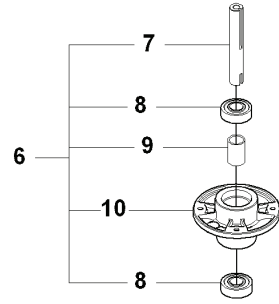

Mitten.
Centre.
Centre.
Zentrum.
Keskki.