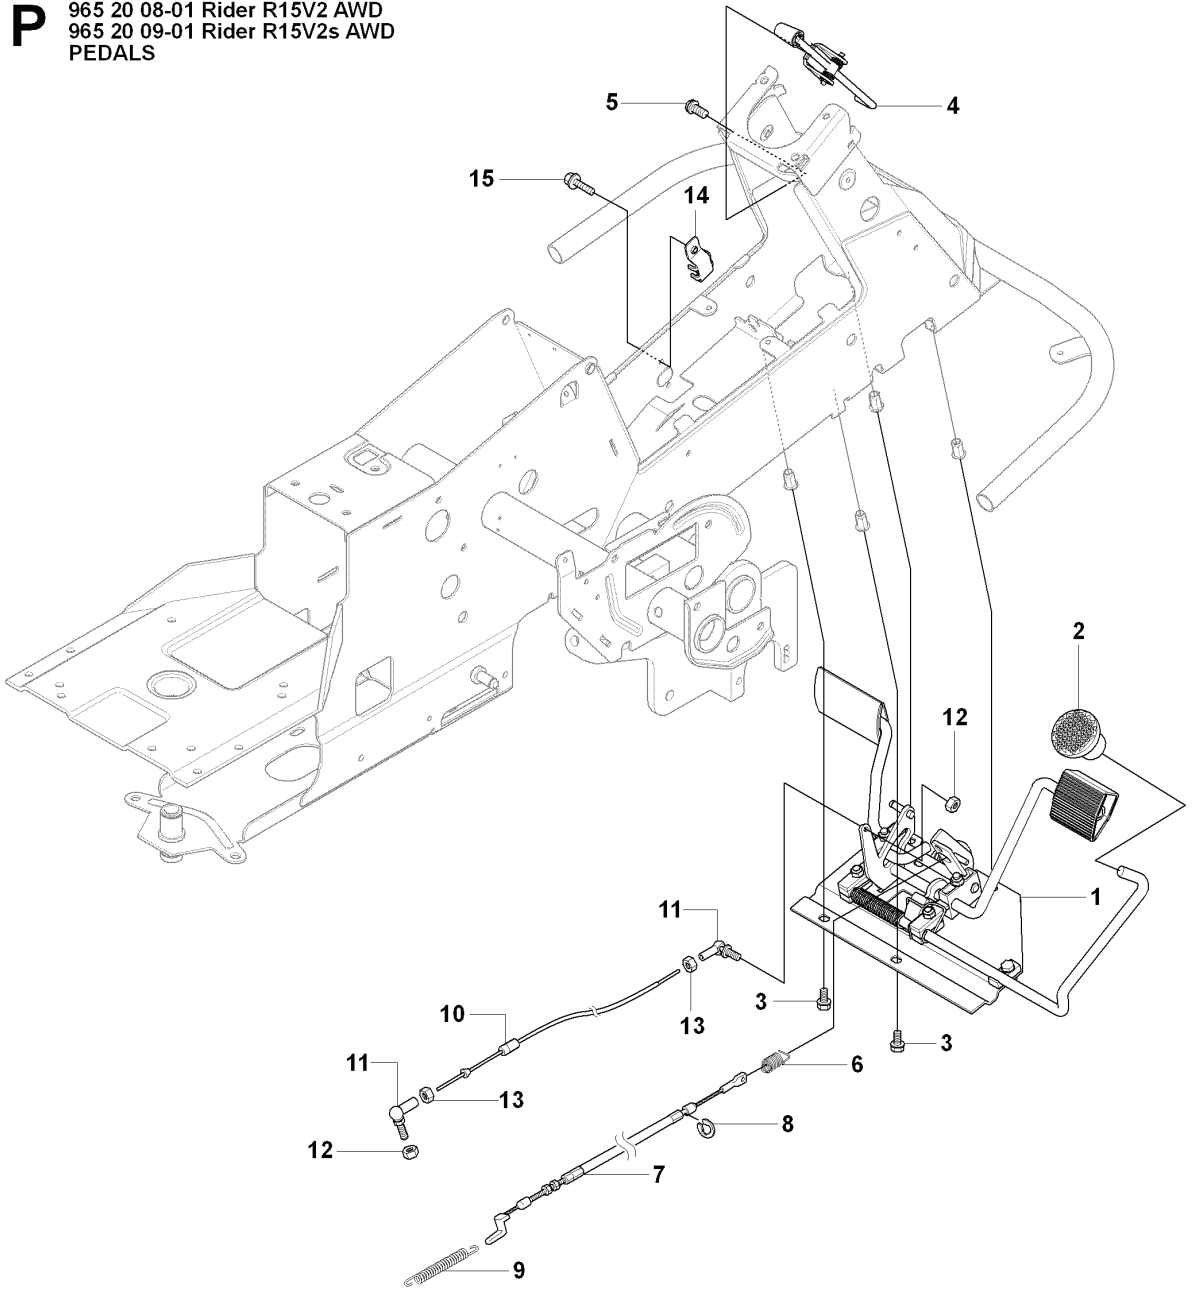

P 965 20 08-01 Rider R15V2 AWD
965 20 09-01 Rider R15V2s AWD
PEDALS

PEDALS

REF.	PART NO.	DESCRIPTION	REMARK	QTY.	KIT
1	544126001	PEDAL PLATE ASSY		1	
2	535473701	KNOB		1	
3	506570104	SCREW EHHFM		4	
4	544403101	BRAKE LEVER ASSY		1	
5	725236461	SCREW EHHFT		2	
6	506946301	BRAKE SPRING		1	
7	535489601	BRAKE WIRE		1	
8	735310920	E-CLIP		1	
9	506535603	DRAW SPRING		1	
10	506827202	CONTROL CABLE		1	
11	506557301	VINKELLAS8 DIN71802		2	
12	732211401	LOCK NUT		2	
13	731231401	HEXAGON NUT		2	
14	544341701	BRACKET		1	
15	725236461	SCREW EHHFT		1	
16	738210204	BALL BEARING		1	
17	535480201	ROLLER		1	
18	535480601	PROTECTIVE PLATE		1	
19	535480701	SPRING		1	
20	535480801	BEARING SUPPORT		4	
21	535480901	BEARING SUPPORT		1	
22	535481001	REINFORCEMENT PLATE		1	
23	535478801	PEDAL		1	
24	535478802	PEDAL		1