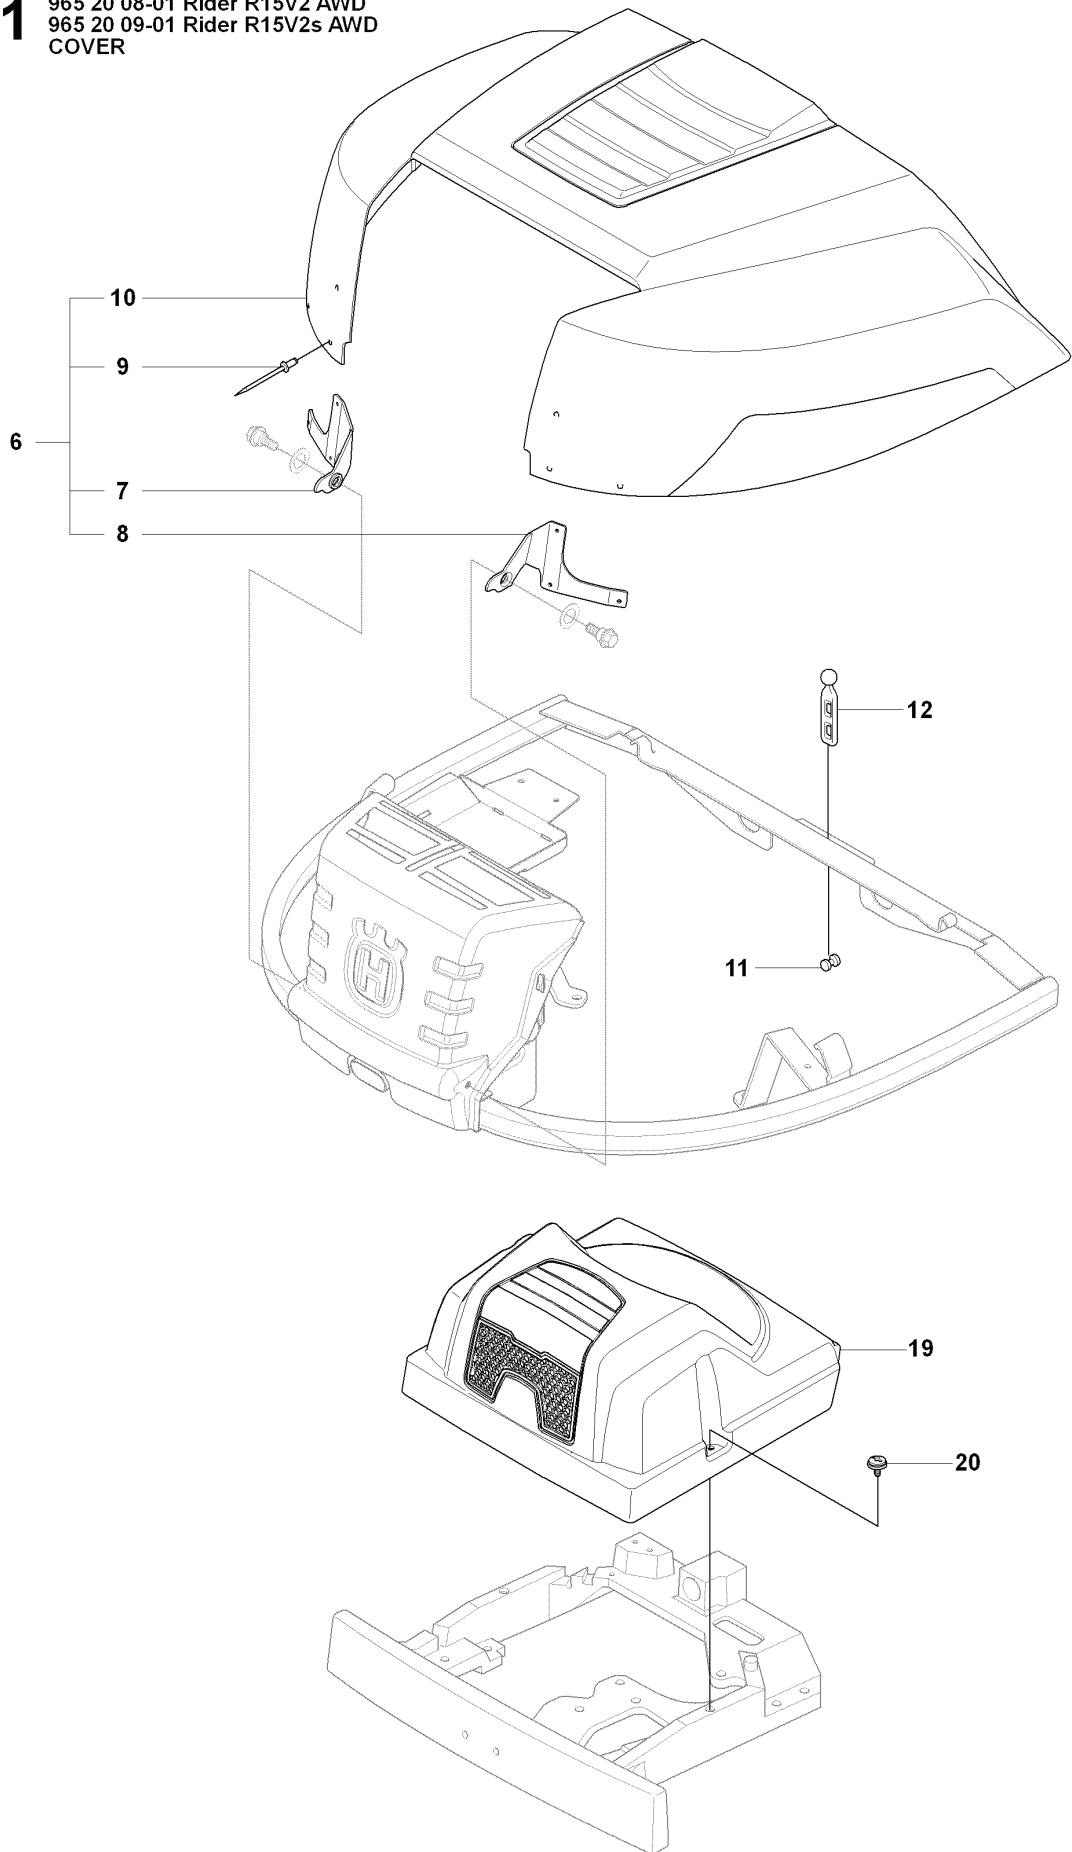

C1 965 20 08-01 Rider R15V2 AWD
965 20 09-01 Rider R15V2s AWD
COVER

REF.	PART NO.	DESCRIPTION	REMARK	QTY.	KIT
6	544245001	ENGINE HOOD ASSY		1	
7	544245101	HINGE		1	
8	544245102	HINGE		1	
9	722795402	RIVET		6	
10	544245201	ENGINE HOOD ASSY		1	
11	506599501	BUTTON		1	
12	506599601	GUMMISTROPP		1	
19	544373901	COVER		1	
20	544400501	SCREW		2