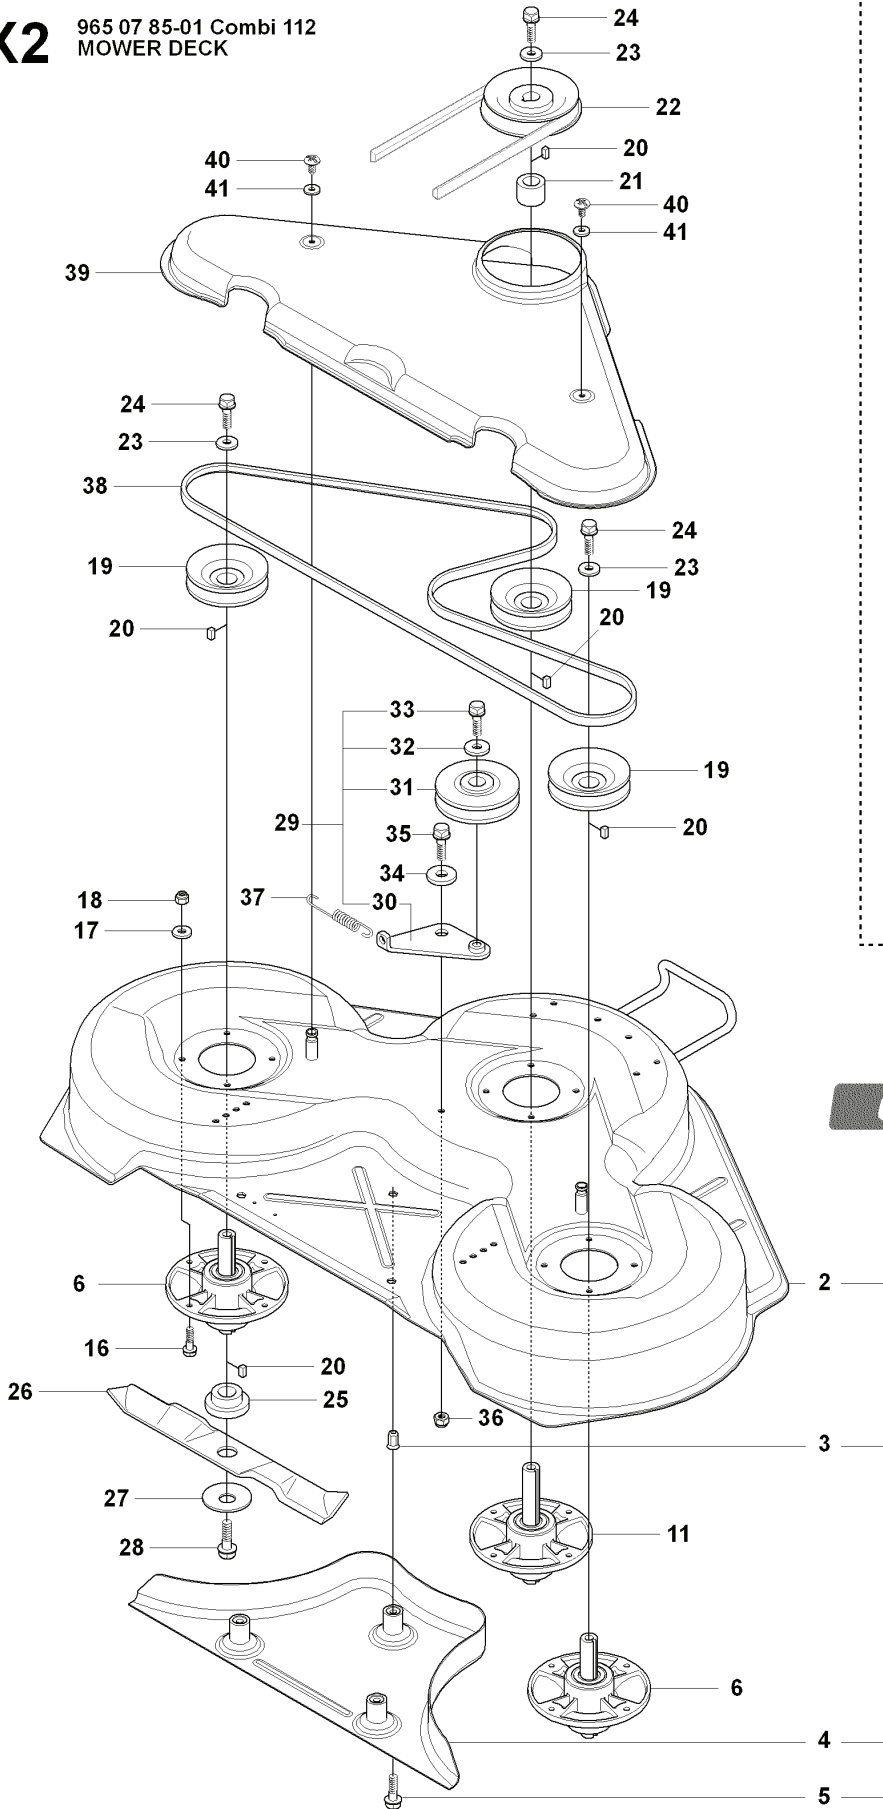

X2

965 07 85-01 Combi 112
MOWER DECK

Yttre.
Outer.
Exterieur.
Äusser.
Ulko.

REF.	PART NO.	DESCRIPTION	REMARK	QTY.	KIT
1	544113003	CUTTING DECK		1	
2	544113101	CUTTING DECK		1	
3	506916201	NUT		3	
4	544449301	PLUG		1	
5	506570104	SCREW EHHFM		3	
6	544065901	BLADE HOUSING ASSY		2	
7	544067902	SHAFT		1	
8	738230434	BALL BEARING		2	
9	544068001	SPACING SLEEVE		1	
10	544067801	BEARING HOUSING		1	
11	544065902	BLADE HOUSING ASSY		1	
12	544067901	SHAFT		1	
13	738230434	BALL BEARING		2	
14	544068001	SPACING SLEEVE		1	
15	544067801	BEARING HOUSING		1	
16	535423801	SCREW RSQM		12	
17	734116401	WASHER		12	
18	732211801	LOCK NUT		12	
19	506922101	PULLEY		3	
20	506533501	PARALLEL KEY		7	
21	544068002	SPACING SLEEVE		1	
22	506778601	PULLEY		1	
23	734117441	WASHER		3	
24	544114101	SCREW EHHM		3	
25	535504202	ADAPTER		3	
26	504188110	BLADE		3	
27	506792301	KNIFE PLATE		3	
28	544114101	SCREW EHHM		3	
29	506540701	BELT TENSIONER ASSY		1	
30	506519501	SPÄNNARM KPL.		1	
31	506532701	PULLEY		1	
32	734116441	WASHER		1	
33	506558302	SCREW EHHFT		1	
34	506918702	WASHER		1	
35	725245171	SCREW EHHM		1	
36	732211801	LOCK NUT		1	
37	506533101	SPRING		1	
38	589514601	BELT		1	
39	544096201	BELT COVER		1	
40	506982601	SCREW		2	
41	506559701	WASHER		2	
75	506789701	LABEL		1	
76	544238105	LABEL		1