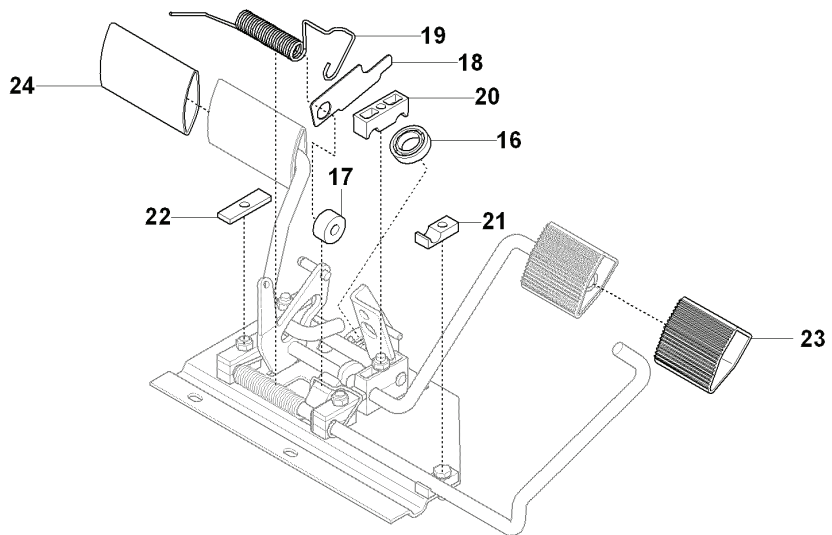

P 965 20 08-01 Rider R15V2 AWD
965 20 09-01 Rider R15V2s AWD
PEDALS

PEDALS