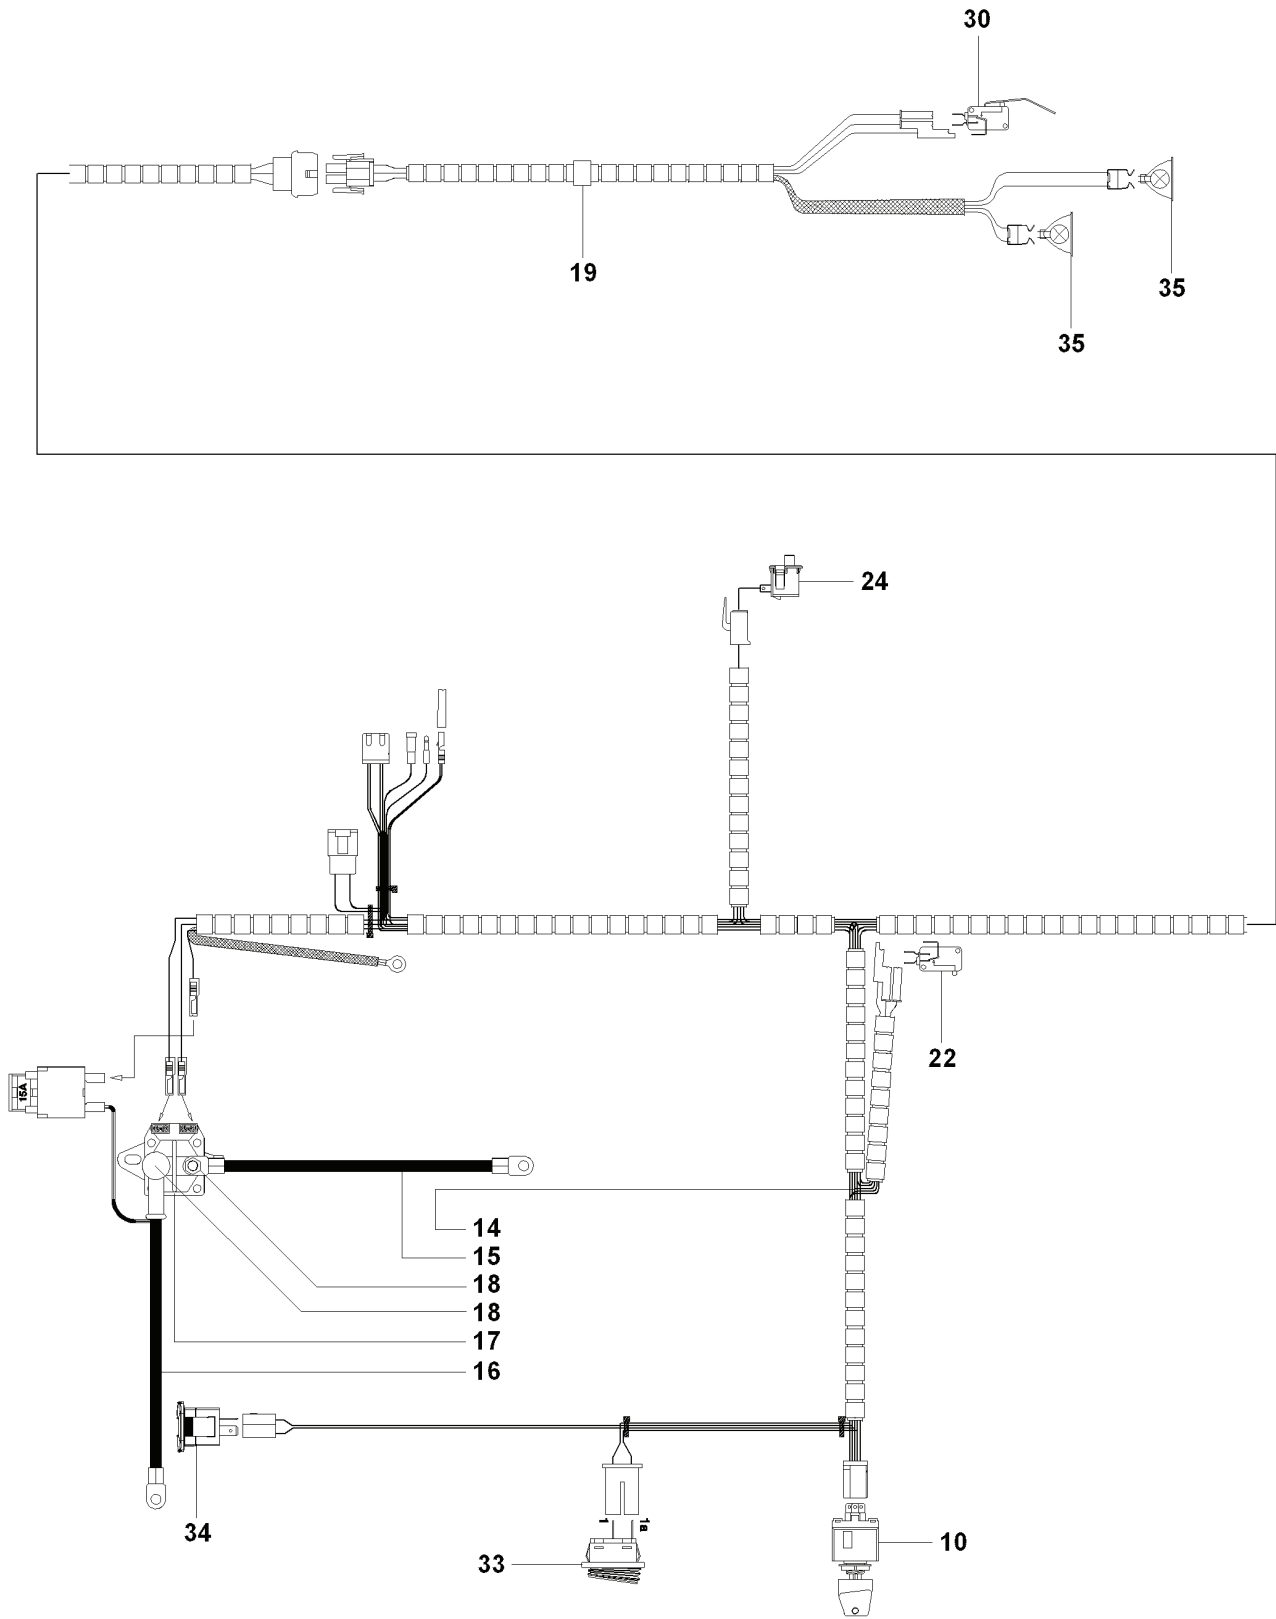

Q2 965 20 08-01 Rider R15V2 AWD
965 20 09-01 Rider R15V2s AWD
ELECTRICAL

REF.	PART NO.	DESCRIPTION	REMARK	QTY.	KIT
10	544442101	IGNITION SWITCH		1	
14	502653401	WIRING		1	
15	544928601	CABLE		1	
16	544926101	CABLE		1	
17	544439801	RELAY		1	
18	506899801	NUT		2	
19	504558801	WIRING		1	
22	535469101	SWITCH		1	
24	506909601	SWITCH		1	
30	544415501	SWITCH		1	
33	502655701	SWITCH		1	
34	502653001	HOUR METER		1	
35	502466601	LAMP		2