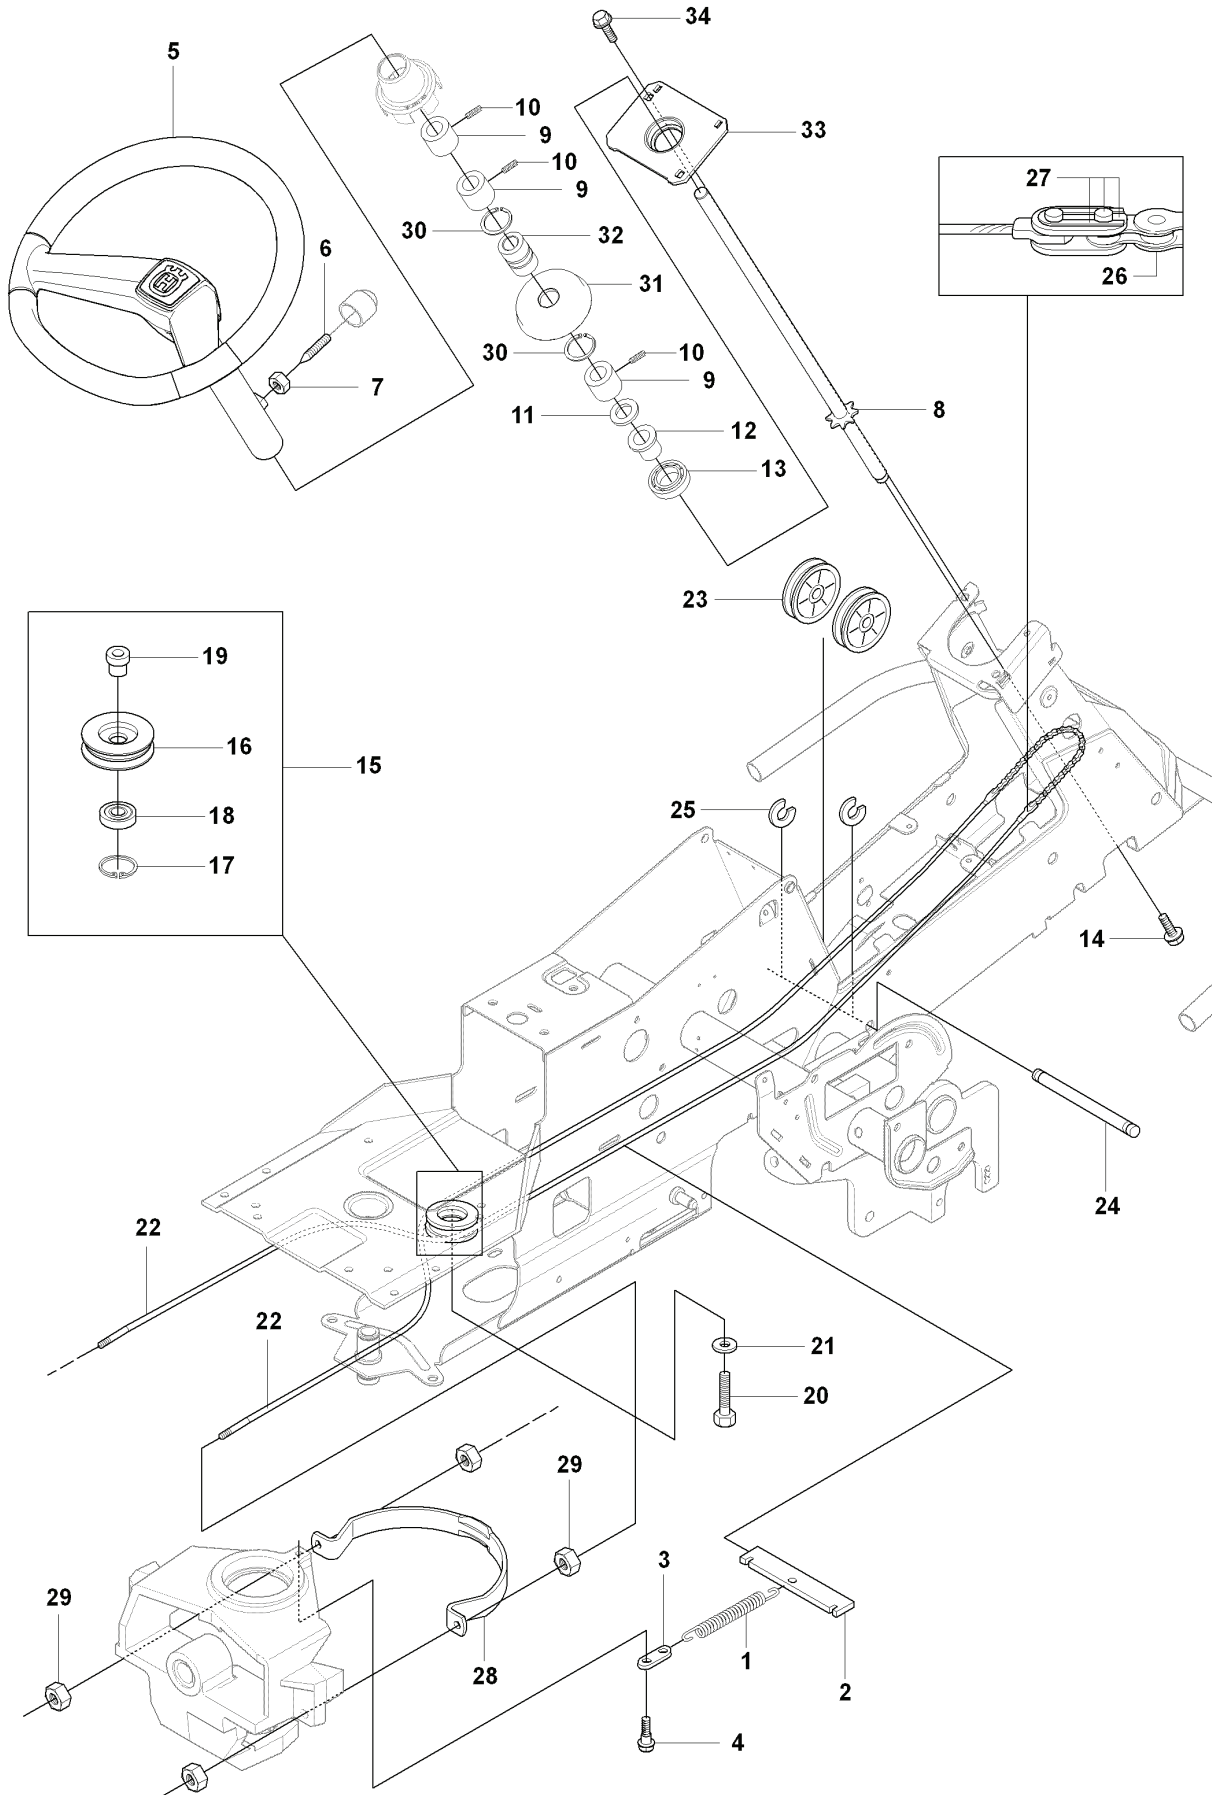

M1 965 20 08-01 Rider R15V2 AWD
STEERING

REF.	PART NO.	DESCRIPTION	REMARK	QTY.	KIT
1	506671901	SPRING		1	
2	506576301	SPRING RETAINER		1	
3	506670801	LINK		1	
4	506597401	SCREW EHHFM		1	
5	544375201	STEERING WHEEL		1	
6	728745505	SCREW IHSETM		1	
7	731231801	HEXAGON NUT		1	
8	502640801	STEERING ROD		1	
9	506863401	DRIVER		3	
10	728844305	SCREW IHSETM		3	
11	506863601	WASHER		1	
12	506887801	SPACER		1	
13	738210404	BALL BEARING		1	
14	506570104	SCREW EHHFM		1	
15	506500903	BARRING WHEEL		1	
16	535424101	BARRING WHEEL		1	
17	735314010	CIRCLIP		1	
18	738220419	BALL BEARING		1	
19	506500802	BUSHING		1	
20	506675402	SCREW EHHFM		1	
21	734117441	WASHER		1	
22	506589104	WIRE ASSY		2	
23	506522401	STARTER PULLEY		2	
24	506539402	SHAFT		1	
25	735311420	E-CLIP		2	
26	506554601	CHAIN		1	
27	506554701	LINKAGE		2	
28	544427301	WIRE GUIDE		1	
29	731232051	HEXAGON NUT		4	
30	735312600	CIRCLIP		2	
31	535423701	BELLOWS		1	
32	535447801	DRIVER		1	
33	502649301	BEARING CAGE		1	
34	506570104	SCREW EHHFM		2