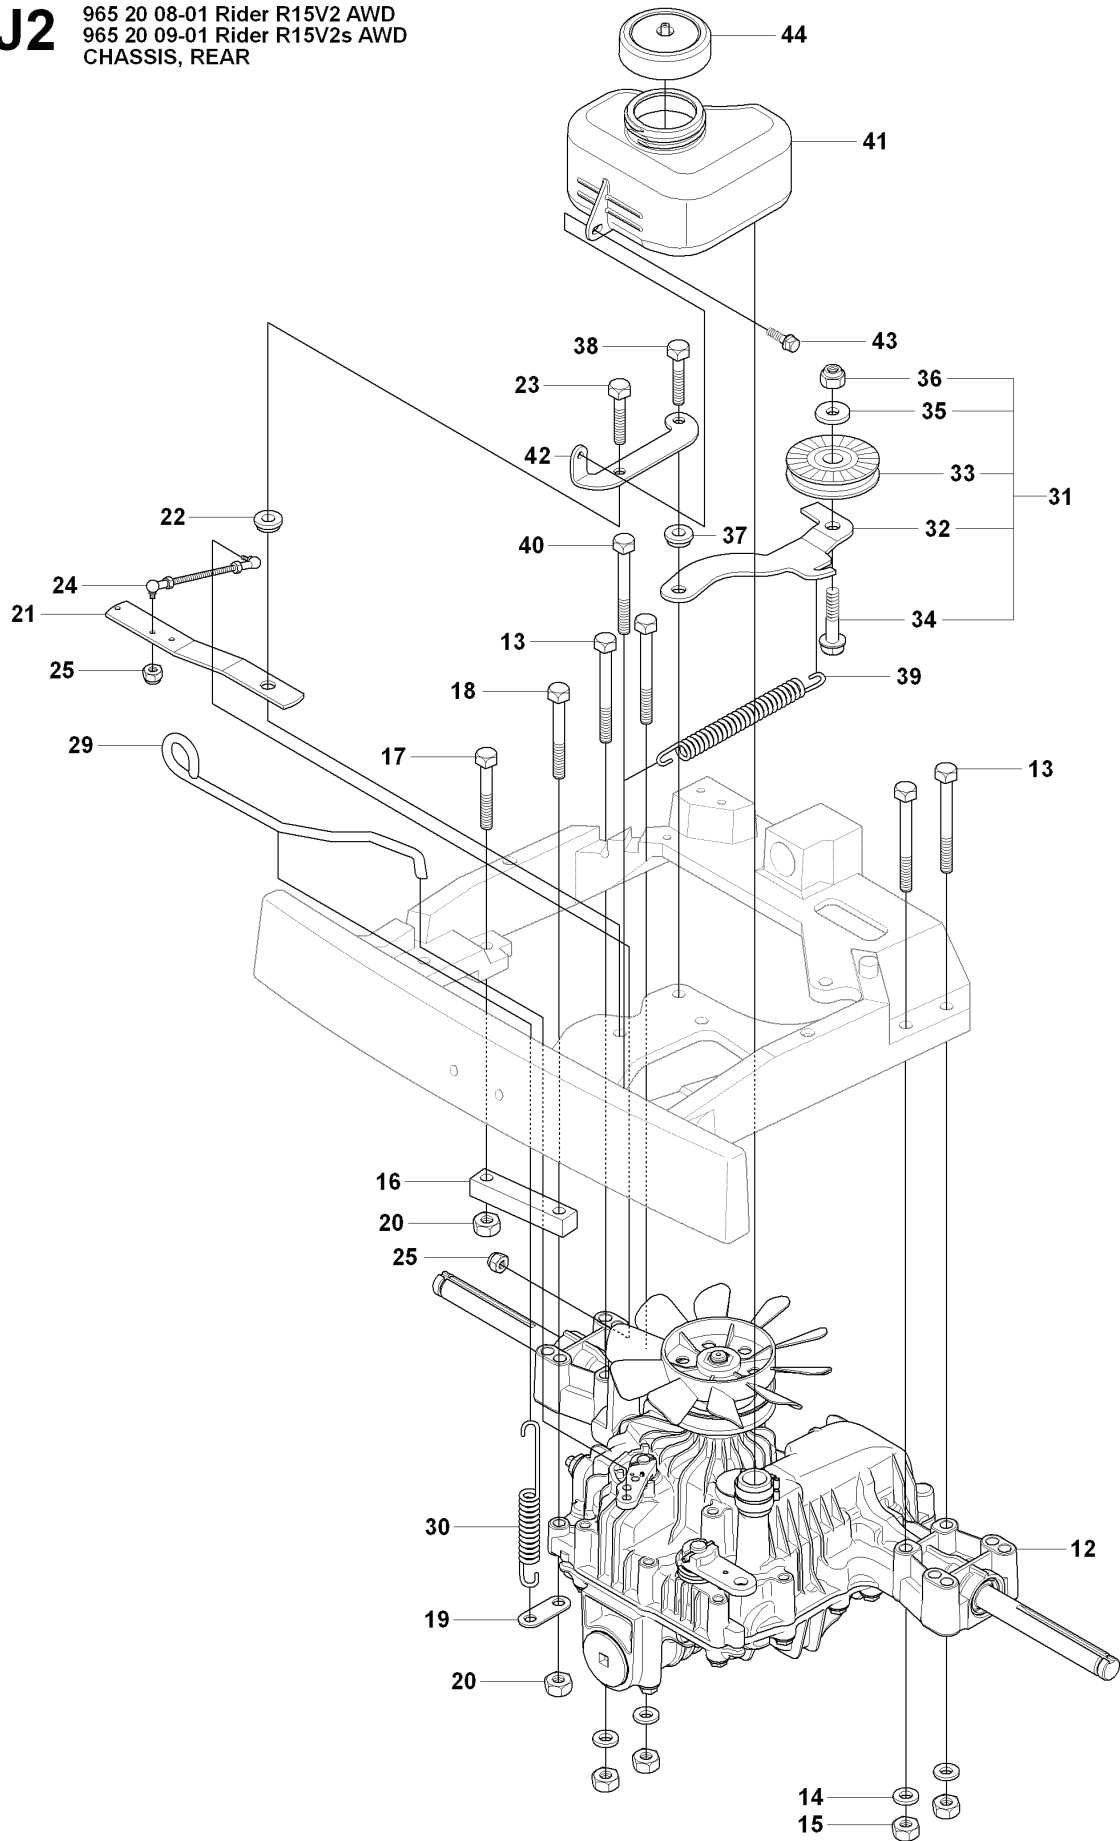

J2 965 20 08-01 Rider R15V2 AWD
965 20 09-01 Rider R15V2s AWD
CHASSIS, REAR

REF.	PART NO.	DESCRIPTION	REMARK	QTY.	KIT
12	544116101	TRANSMISSION		1	
12	502633201	TRANSMISSION		1	
13	725246751	SCREW EHHM		4	
14	734116401	WASHER		4	
15	731231801	HEXAGON NUT		4	
16	506987201	MOMENTFÄSTE		1	
17	725245951	SCREW EHHM		1	
18	725246251	SCREW EHHM		1	
19	506599301	LINK		1	
20	731231801	HEXAGON NUT		2	
21	506987403	LEVER		1	
22	506918702	WASHER		1	
23	725245151	SCREW		1	
24	506987501	ADJUSTMENT ROD		1	
25	732211401	LOCK NUT		2	
29	506988201	FRIKOPPLINGSSTÅNG		1	
30	506834301	SPRING		1	
31	506988401	BELT TENSIONER ASSY		1	
32	506988501	BELT TENSIONER		1	
33	506946901	PULLEY		1	
34	725245551	SCREW		1	
35	734116441	WASHER		1	
36	732211801	LOCK NUT		1	
37	506918702	WASHER		1	
38	725245151	SCREW		1	
39	506988601	SPRING		1	
40	725246451	SCREW EHHM		1	
41	544100101	EXPANSION TANK		1	
42	544121701	BRACKET		1	
43	725236461	SCREW EHHFT		1	
44	506673301	TANK CAP ASSY		1