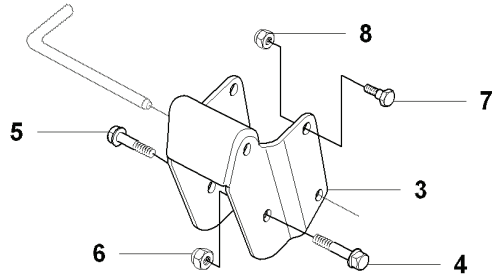

RIDER 15V2 AWD, 2008-01

SPARE PARTS LIST

C3 965 20 08-01 Rider R15V2 AWD
965 20 09-01 Rider R15V2s AWD
COVER

REF.	PART NO.	DESCRIPTION	REMARK	QTY.	KIT
13	535502501	CONTROL COVER		1	
14	544400501	SCREW		1	
15	544332101	CONTROL COVER		1	
16	544332202	COVER		1	
17	535429101	SPRING NUT		1	
18	544400501	SCREW		4	

U 965 20 08-01 Rider R15V2 AWD
965 20 09-01 Rider R15V2s AWD
965 07 84-01 MOWER DECK, Combi 103

REF.	PART NO.	DESCRIPTION	REMARK	QTY.	KIT
1	506929001	LABEL		1	
2	535437401	LABEL WARNING		1	
3	535431301	LÄNKRÖRRSINFÄSTN.KPL		1	
4	725254251	SCREW EHHM		1	
5	725253671	SCREW EHHM		1	
6	732252201	HEXAGON LOCKING NUT		2	
7	506597401	SCREW EHHFM		2	
8	732211801	LOCK NUT		2	
9	965078401	CUTTING DECK		1	

D 965 20 08-01 Rider R15V2 AWD
965 20 09-01 Rider R15V2s AWD
HEIGHT ADJUSTMENT

REF.	PART NO.	DESCRIPTION	REMARK	QTY.	KIT
1	535501401	CONTROL PLATE		1	
2	506570103	SCREW EHHFM		2	
3	504734501	ADJUSTER		1	
4	506542001	HANDLE		1	
5	506554301	BEARING		2	
6	735312220	E-CLIP		1	
7	506908201	HEIGHT ROD		1	
8	506784601	PEN		1	
9	734117201	WASHER		1	
10	732211801	LOCK NUT		1	
11	731231801	HEXAGON NUT		1	
12	721618301	SPLIT PIN		1	
13	506998301	LINK ASSY		1	
14	735311520	E-CLIP		1	
15	506975101	CONNECTOR		1	
16	721618301	SPLIT PIN		1	