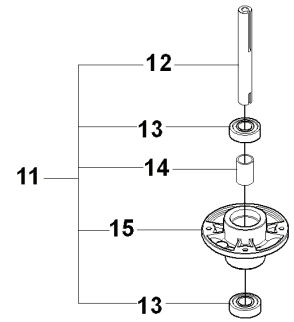

76
Combi 103

75