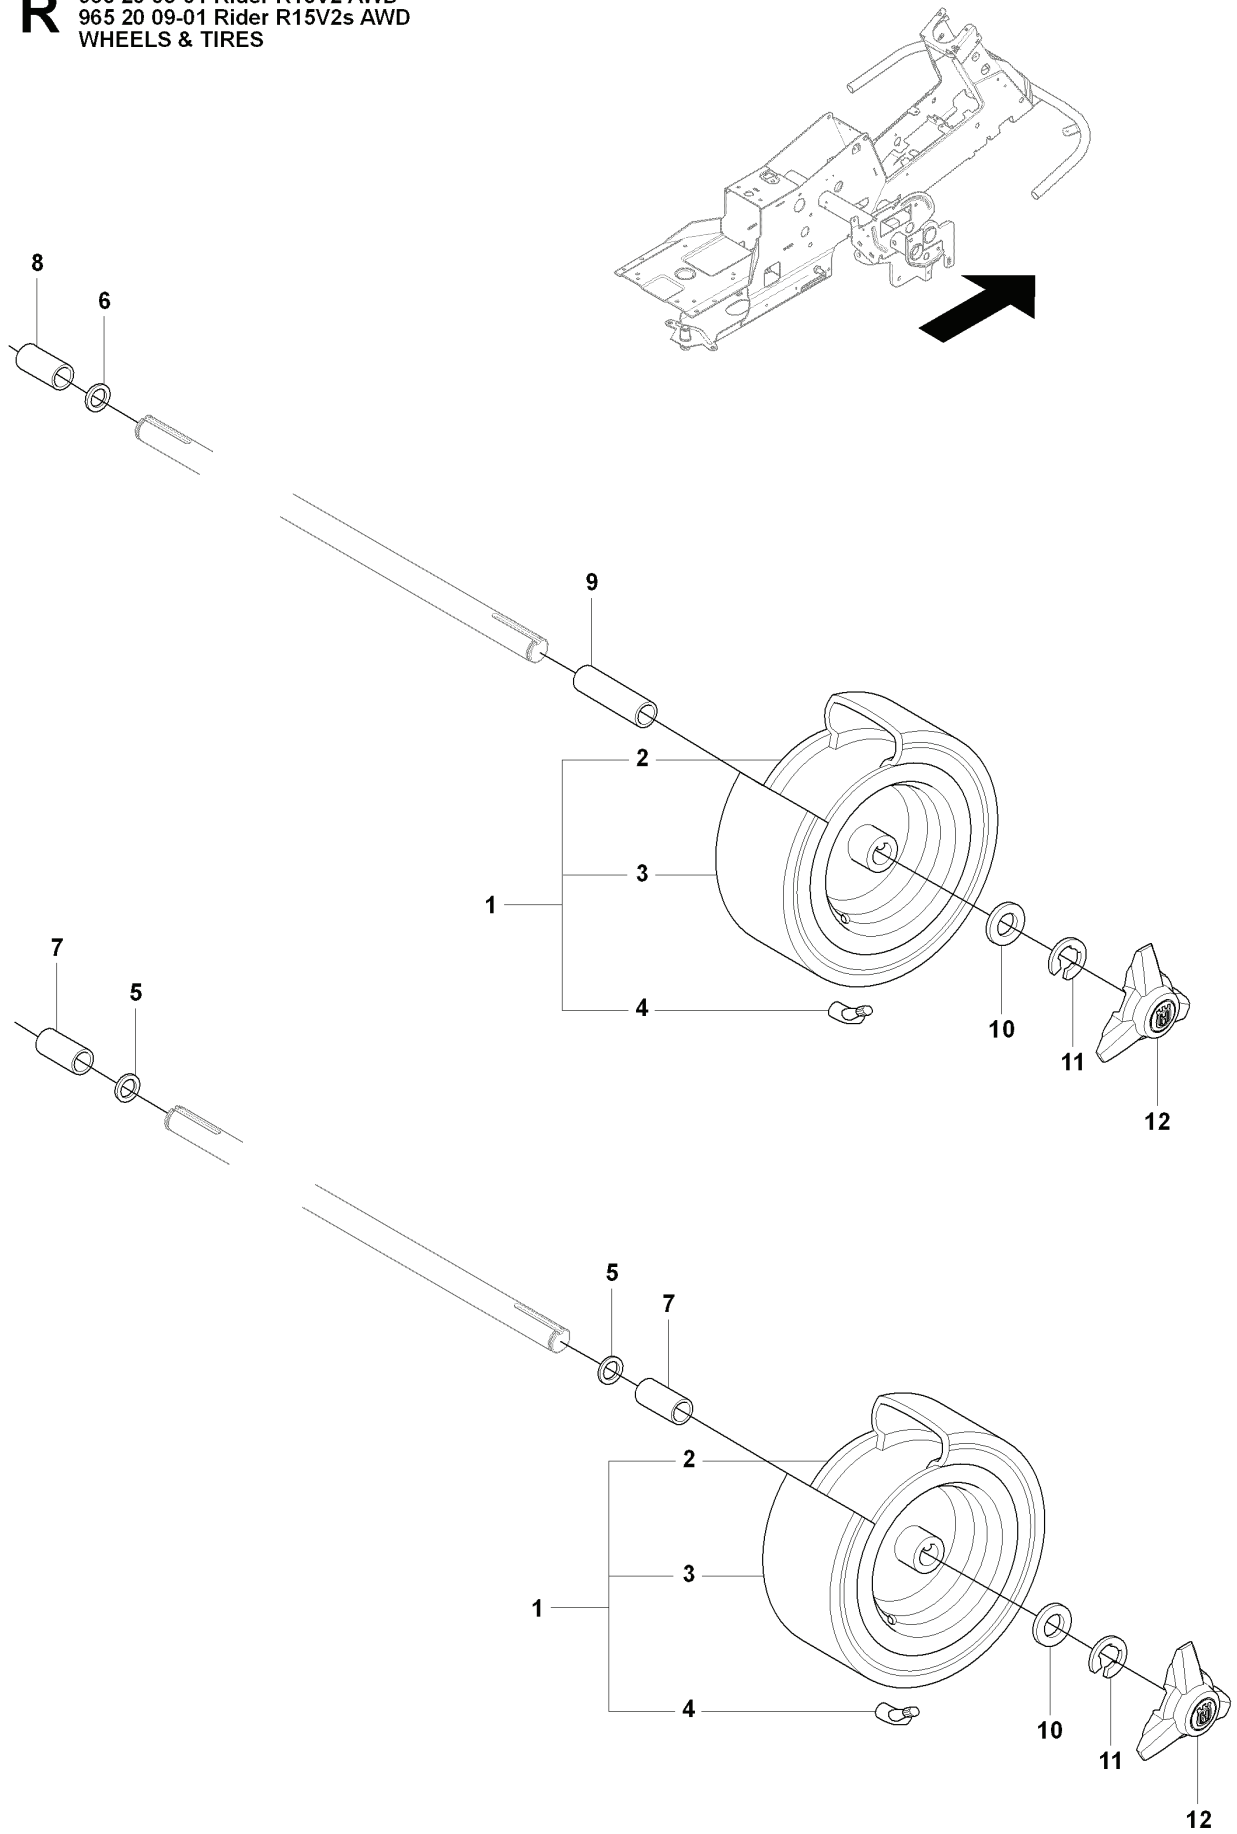

R 965 20 08-01 Rider R15V2 AWD
965 20 09-01 Rider R15V2s AWD
WHEELS & TIRES

REF.	PART NO.	DESCRIPTION	REMARK	QTY.	KIT
1	544126301	WHEEL		4	
2	544114201	RIM		1	
3	535460001	TYRE		1	
4	506574301	VALVE ASSY		1	
5	506504803	WASHER		2	
6	506945801	WASHER		1	
7	506596203	SPACING SLEEVE		2	
8	544132601	SLEEVE		1	
9	544132602	SLEEVE		1	
10	506504805	WASHER		4	
11	506899001	E-CLIP		4	
12	544353501	HUB CAP		4