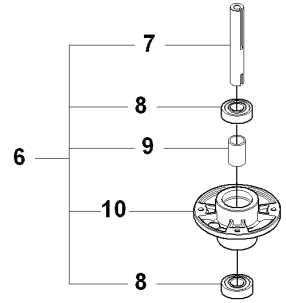

Mitten.
Centre.
Centre.
Zentrum.
Keski.