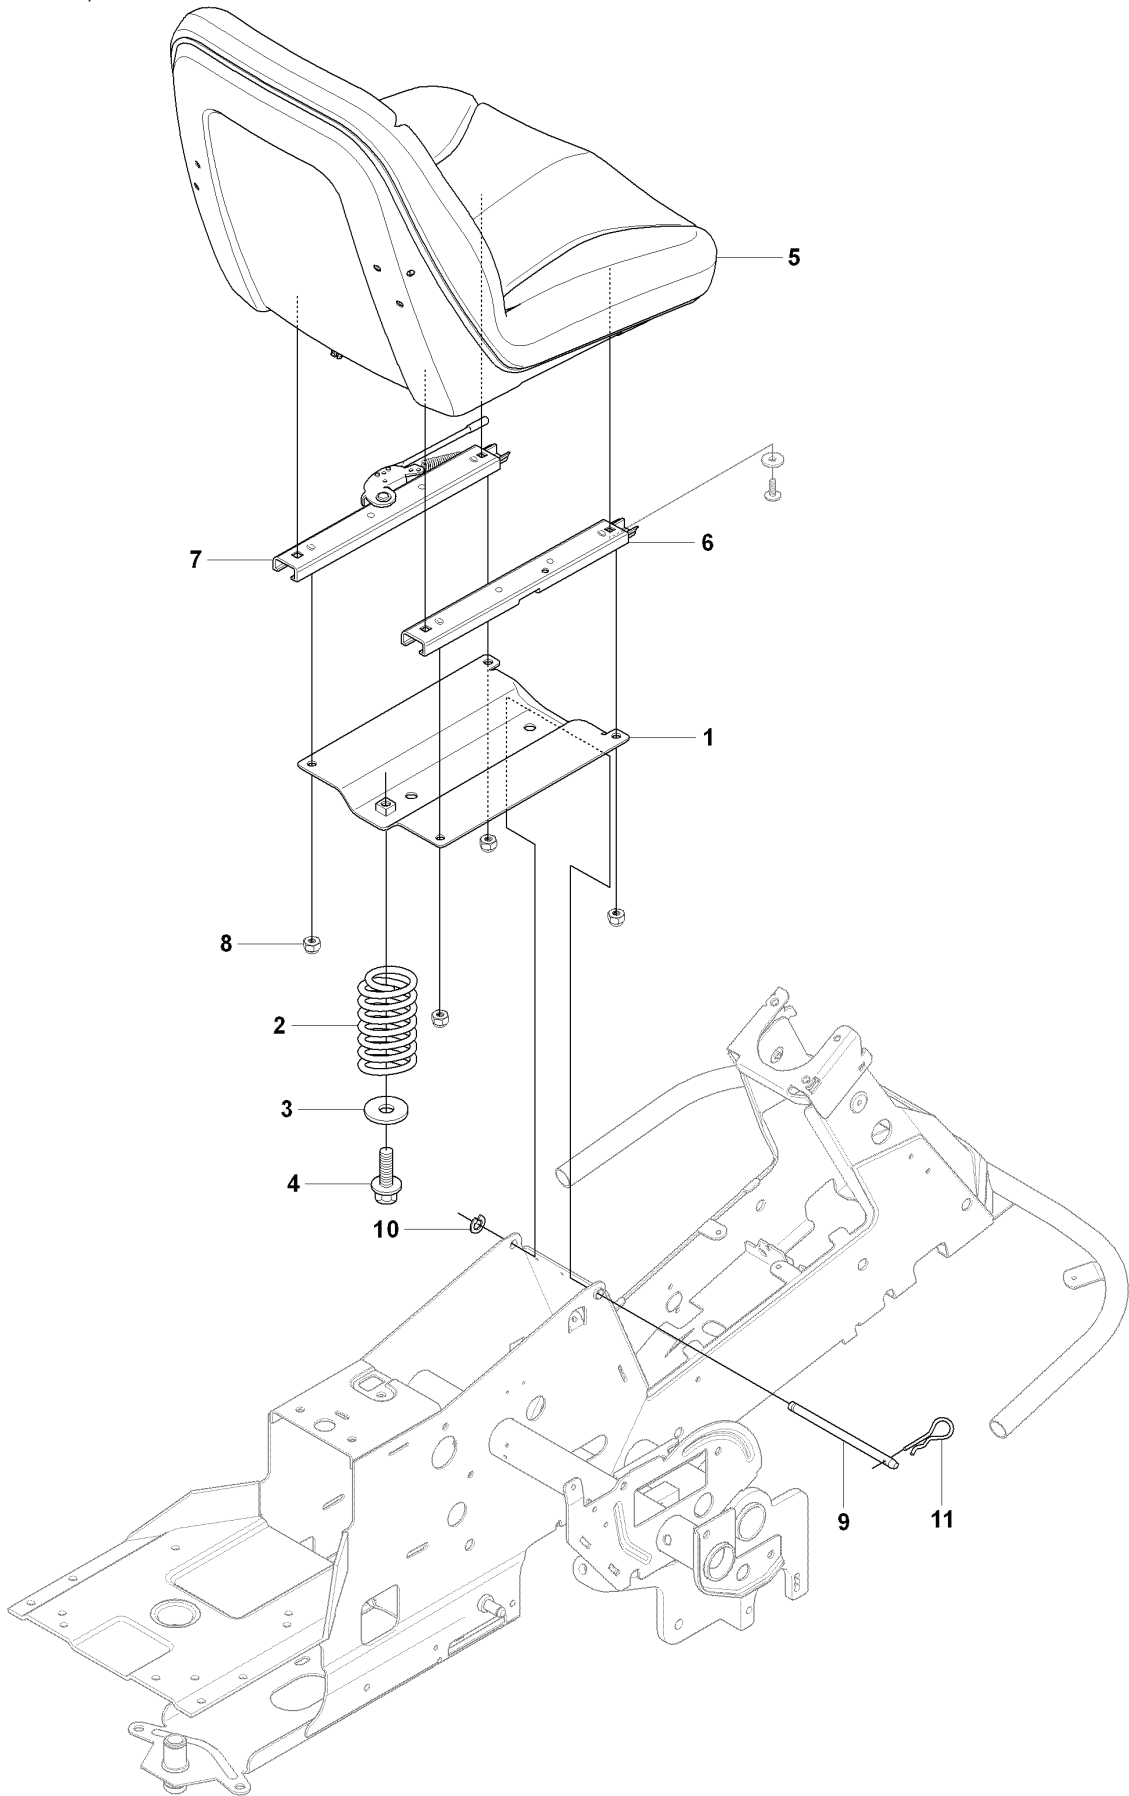

A 965 20 08-01 Rider R15V2 AWD
965 20 09-01 Rider R15V2s AWD
SEAT, TS2800

REF.	PART NO.	DESCRIPTION	REMARK	QTY.	KIT
1	544328501	SEAT BRACKET		1	
2	506915301	COMPRESSION SPRING		1	
3	734117441	WASHER		1	
4	725249371	SCREW EHHM		1	
5	544433401	SEAT		1	
6	506996901	ADJUSTER		1	
7	506996902	ADJUSTER		1	
8	732211801	LOCK NUT		4	
9	506509901	SHAFT		1	
10	735311200	CIRCLIP		1	
11	506668801	SPRING COTTER		1