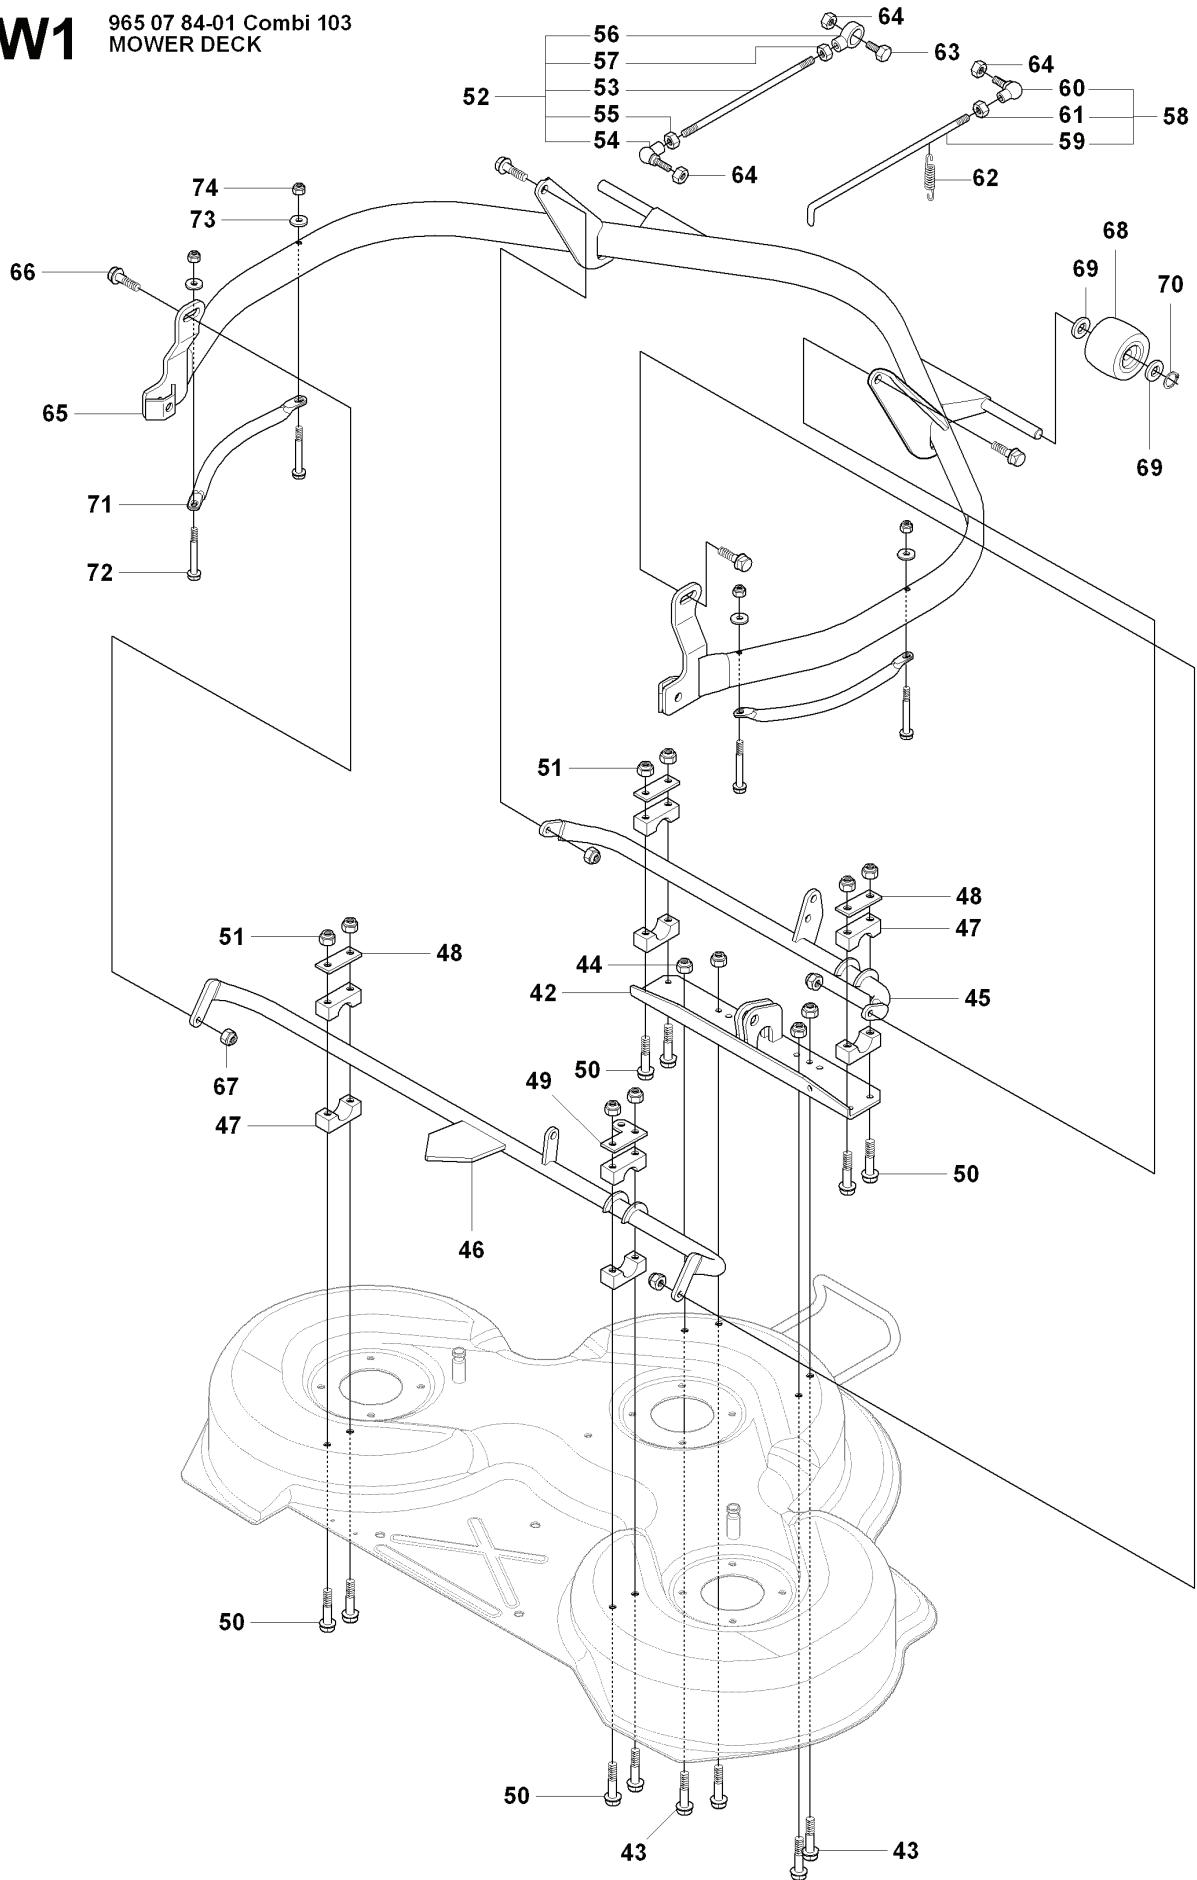

W1

965 07 84-01 Combi 103
MOWER DECK

REF.	PART NO.	DESCRIPTION	REMARK	QTY.	KIT
42	535423001	BRACKET		1	
43	725245171	SCREW EHHM		4	
44	732211801	LOCK NUT		4	
45	535468801	FRÄMRE TVÄRRÖR KPL.		1	
46	535468701	REAR CROSS TUBES ASS		1	
47	506869601	BEARING		8	
48	506813801	REINFORCING PLATE		3	
49	506979101	SERVICEBRICKA		1	
50	725246151	SCREW EHHM		8	
51	732211801	LOCK NUT		8	
52	506933904	PARALLEL ROD ASSY		1	
53	506814906	ROD		1	
54	506789901	VINKELLÄNK DIN 71802		1	
55	506897601	NUT		1	
56	506951701	ROD END		1	
57	731232051	HEXAGON NUT		1	
58	506941206	CLUTCH ROD ASSY		1	
59	506941306	CONNECTION ROD		1	
60	506789901	VINKELLÄNK DIN 71802		1	
61	506897601	NUT		1	
62	506535603	DRAW SPRING		1	
63	725249571	SCREW EHHM		1	
64	732212051	NUT		3	
65	535463601	PROTECTIVE TUBING		1	
66	506597401	SCREW EHHFM		4	
67	732211801	LOCK NUT		4	
68	506963001	WHEEL ASSY		2	
69	535464101	WASHER		4	
70	735311700	CIRCLIP		2	
71	535476301	SIDE RAIL		2	
72	727638301	SCREW RSQM		4	
73	734115601	WASHER		4	
74	732211601	LOCK NUT		4