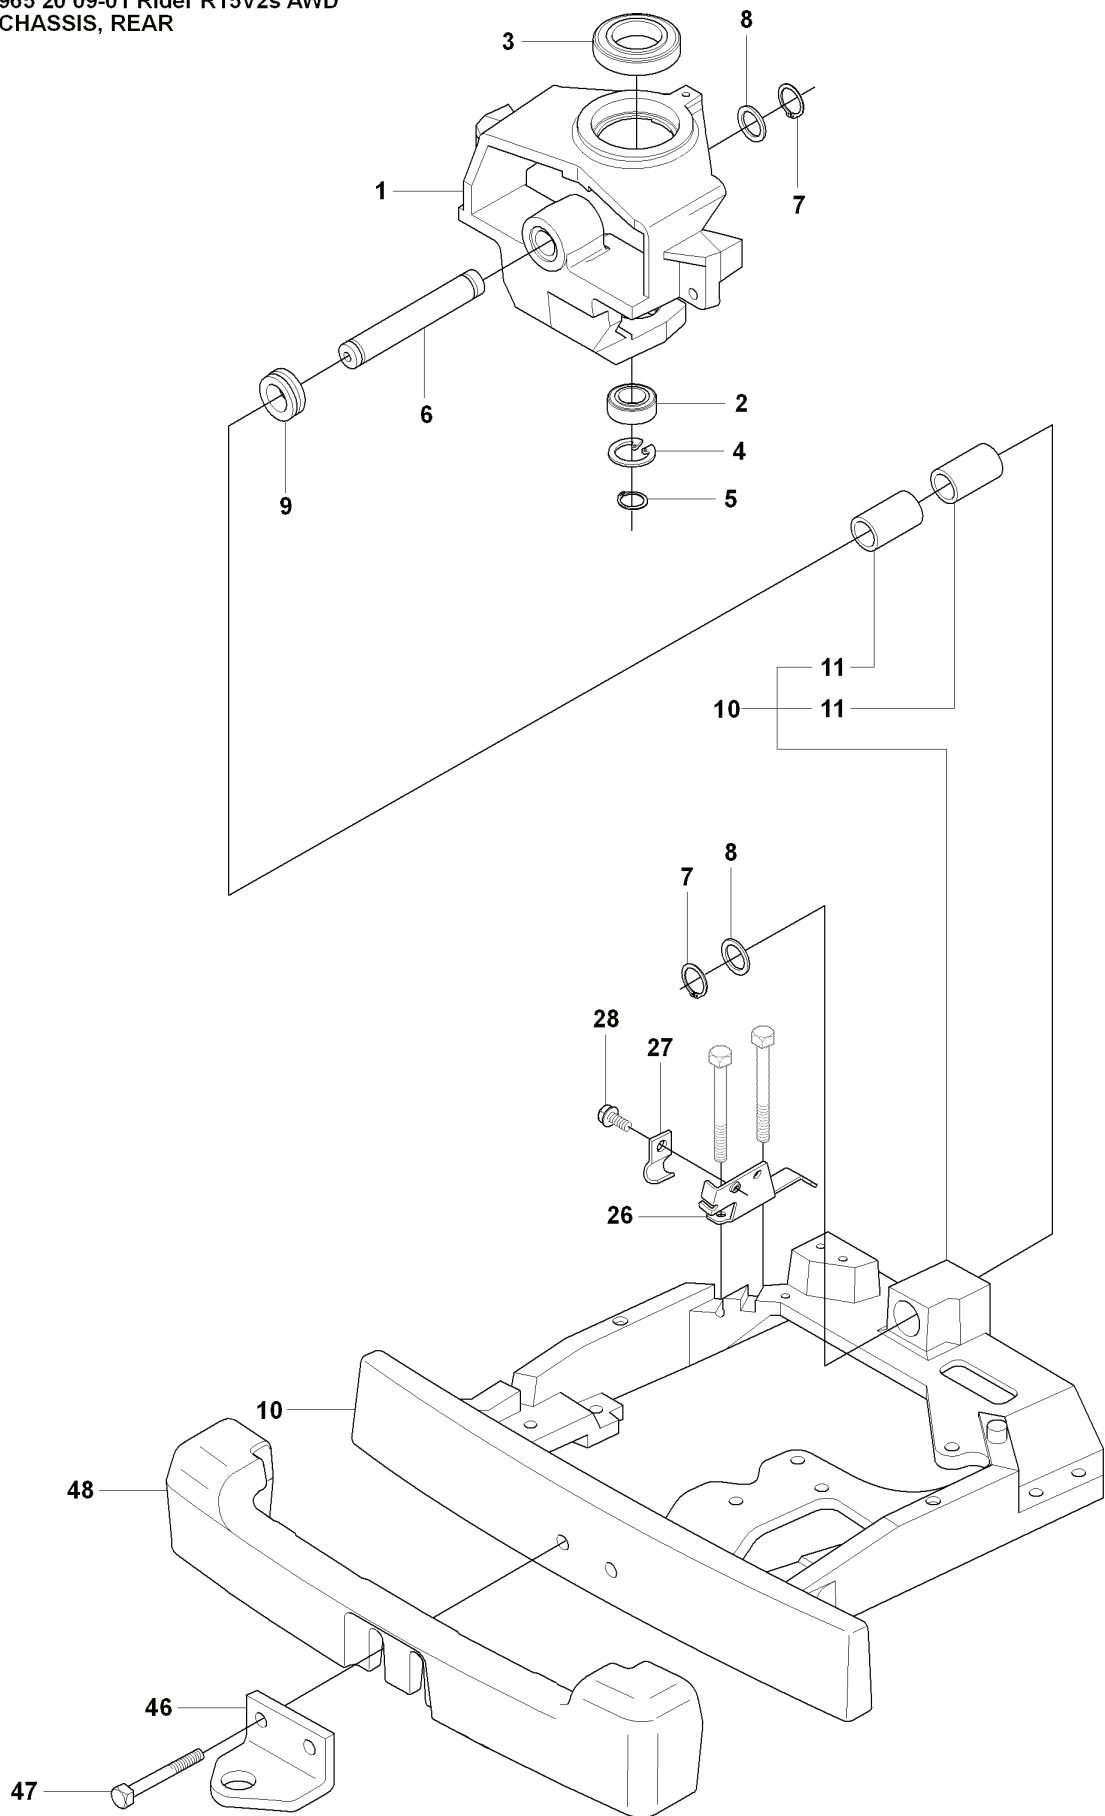

J1 965 20 08-01 Rider R15V2 AWD
965 20 09-01 Rider R15V2s AWD
CHASSIS, REAR

REF.	PART NO.	DESCRIPTION	REMARK	QTY.	KIT
1	506985803	SPINDLE		1	
2	738210504	BALL BEARING		1	
3	738211004	BALL BEARING		1	
4	735314010	CIRCLIP		1	
5	735312600	CIRCLIP		1	
6	506985901	SWING AXLE		1	
7	735312600	CIRCLIP		2	
8	506773401	WASHER		2	
9	740681421	V-RING		1	
10	535406001	BRACKET		1	
11	506986102	GLIDLAGER		2	
26	544262101	BRACKET		1	
27	506566501	CLIP		1	
28	725236461	SCREW EHHFT		1	
45	506889901	HITCH		1	
46	725250051	SCREW EHHM		2	
47	544039602	COUNTERWEIGHT		1