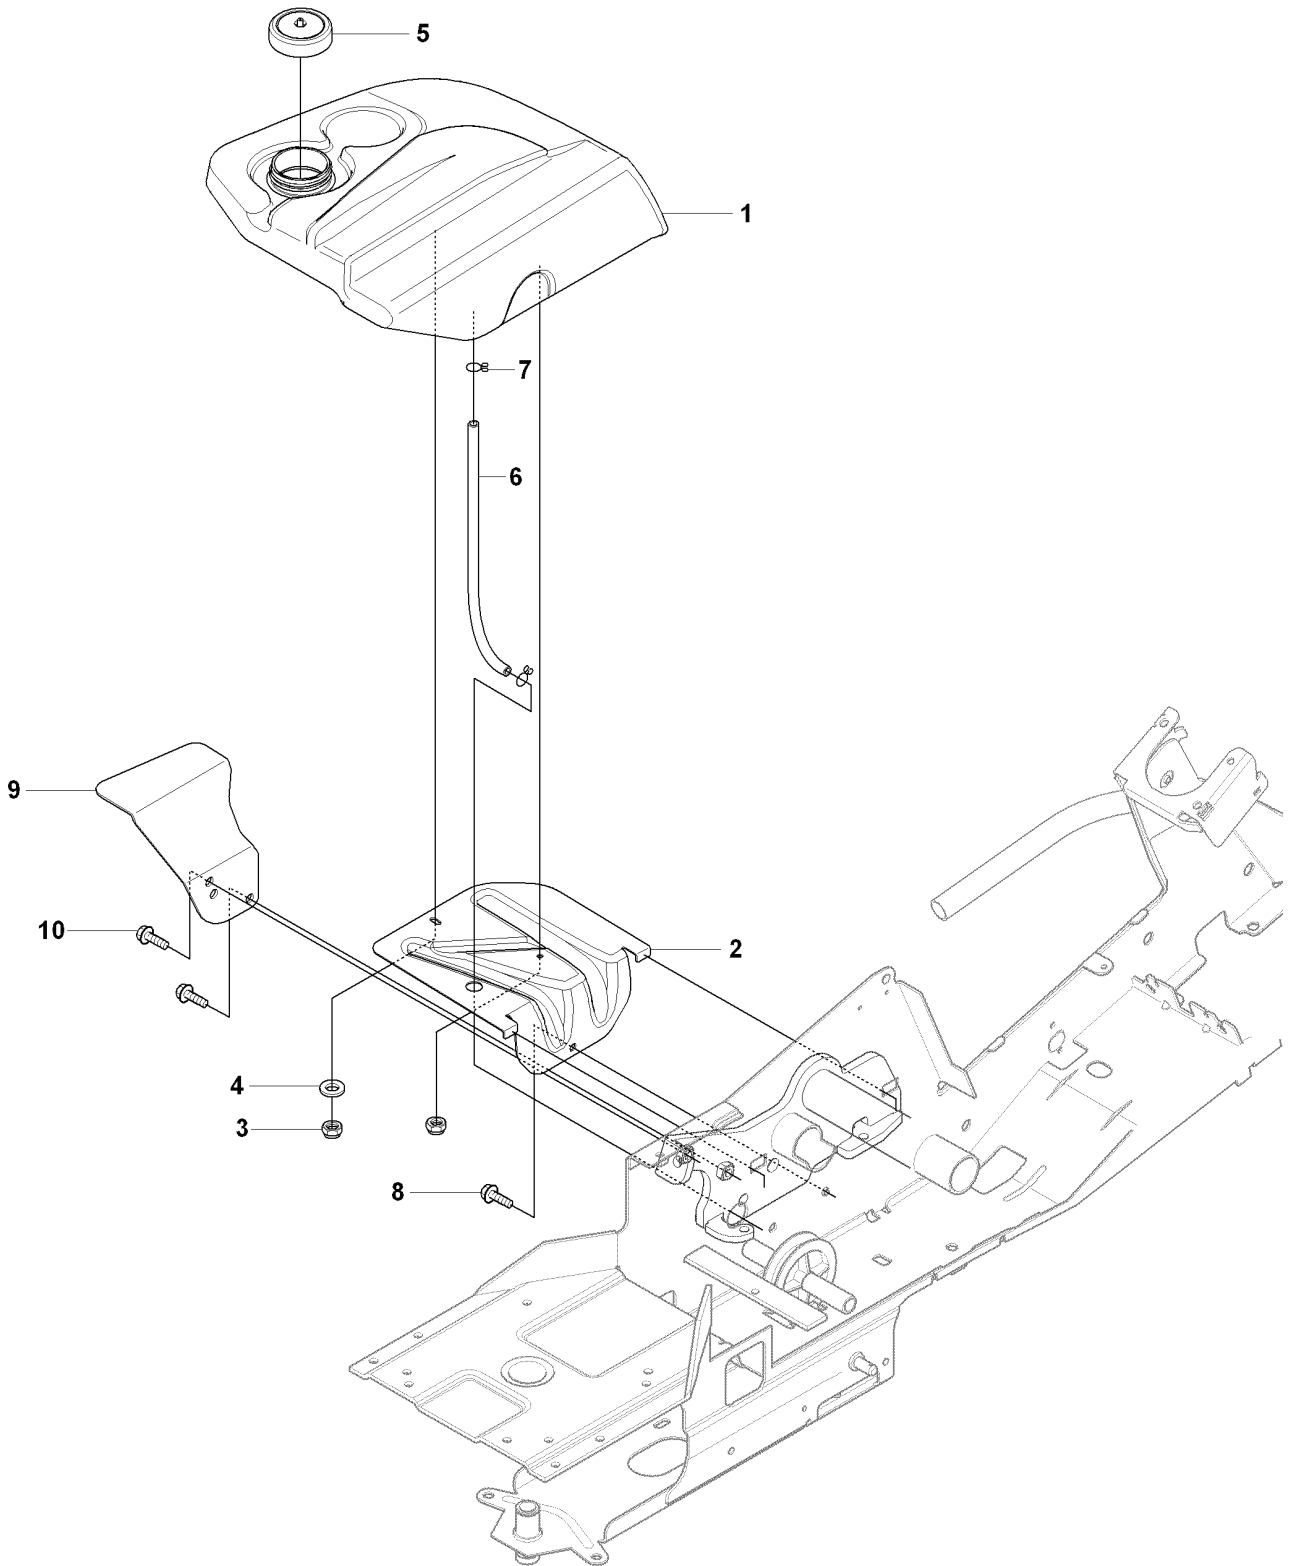

B 965 20 08-01 Rider R15V2 AWD
965 20 09-01 Rider R15V2s AWD
FUEL SYSTEM

REF.	PART NO.	DESCRIPTION	REMARK	QTY.	KIT
1	535501301	FUEL TANK		1	
2	544329301	BRACKET		1	
3	732211601	LOCK NUT		2	
4	734115601	WASHER		1	
5	506673301	TANK CAP ASSY		1	
6	506946703	FUEL HOSE		1	
7	535469701	HOSE BRACE		2	
8	725236461	SCREW EHHFT		1	
9	501020301	SUPPORT		1	
10	725249371	SCREW EHHM		2