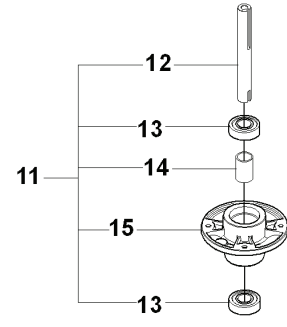

X2

965 07 85-01 Combi 112
MOWER DECK

Yttre.
Outer.
Exterieur.
Äusser.
Ulko.

Mitten.
Centre.
Centre.
Zentrum.
Keskki.

76
Combi 112

75

REF.	PART NO.	DESCRIPTION	REMARK	QTY.	KIT
1	544113003	CUTTING DECK		1	
2	544113101	CUTTING DECK		1	
3	506916201	NUT		3	
4	544449301	PLUG		1	
5	506570104	SCREW EHHFM		3	
6	544065901	BLADE HOUSING ASSY		2	
7	544067902	SHAFT		1	
8	738230434	BALL BEARING		2	
9	544068001	SPACING SLEEVE		1	
10	544067801	BEARING HOUSING		1	
11	544065902	BLADE HOUSING ASSY		1	
12	544067901	SHAFT		1	
13	738230434	BALL BEARING		2	
14	544068001	SPACING SLEEVE		1	
15	544067801	BEARING HOUSING		1	
16	535423801	SCREW RSQM		12	
17	734116401	WASHER		12	
18	732211801	LOCK NUT		12	
19	506922101	PULLEY		3	
20	506533501	PARALLEL KEY		7	
21	544068002	SPACING SLEEVE		1	
22	506778601	PULLEY		1	
23	734117441	WASHER		3	
24	544114101	SCREW EHHM		3	
25	535504202	ADAPTER		3	
26	504188110	BLADE		3	
27	506792301	KNIFE PLATE		3	
28	544114101	SCREW EHHM		3	
29	506540701	BELT TENSIONER ASSY		1	
30	506519501	SPÄNNARM KPL.		1	
31	506532701	PULLEY		1	
32	734116441	WASHER		1	
33	506558302	SCREW EHHFT		1	
34	506918702	WASHER		1	
35	725245171	SCREW EHHM		1	
36	732211801	LOCK NUT		1	
37	506533101	SPRING		1	
38	589514601	BELT		1	
39	544096201	BELT COVER		1	
40	506982601	SCREW		2	
41	506559701	WASHER		2	
75	506789701	LABEL		1	
76	544238105	LABEL		1	