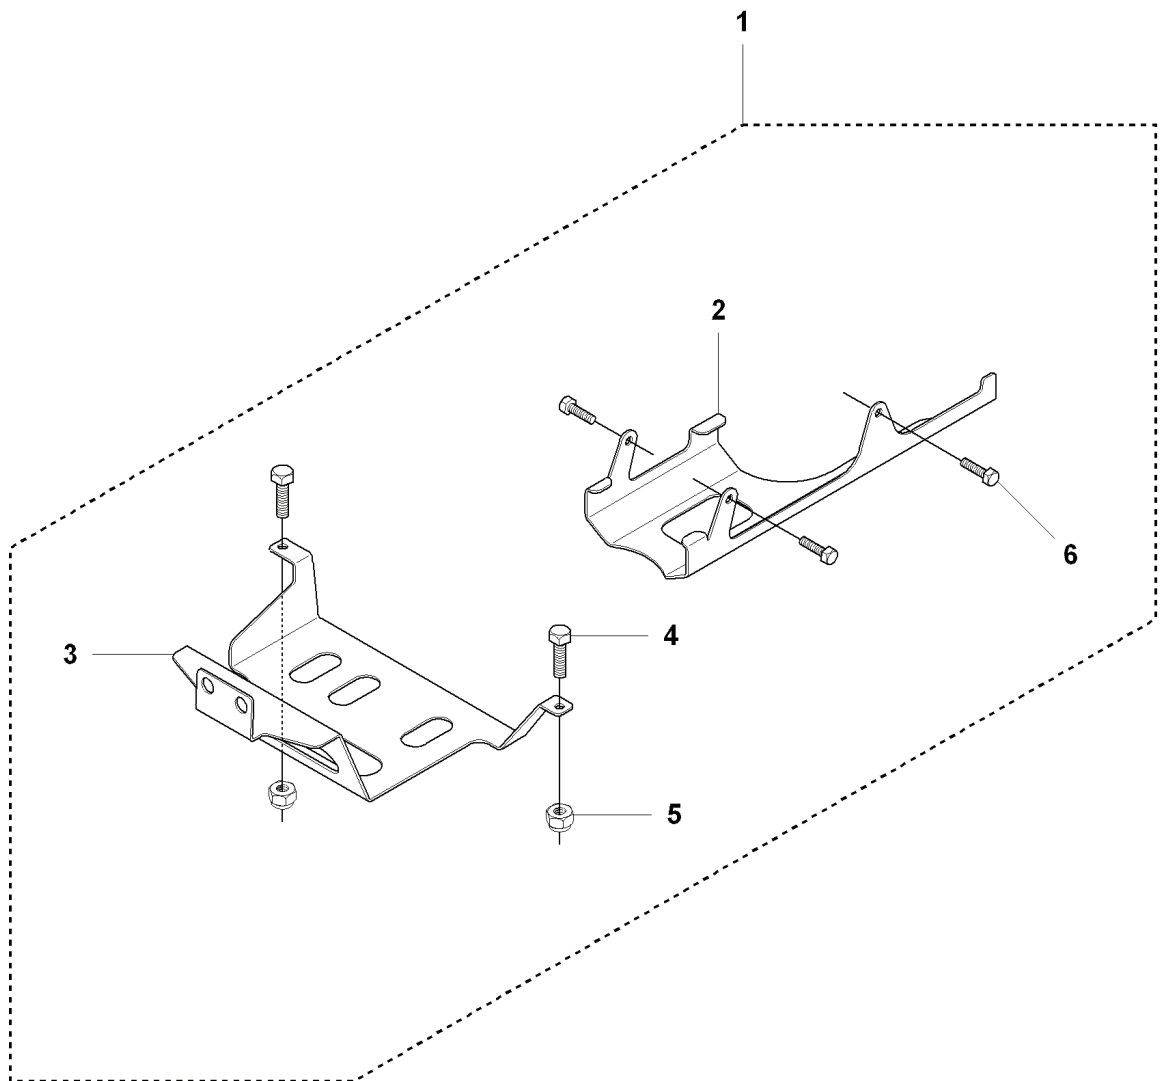

Y 965 20 08-01 Rider R15V2 AWD
965 20 09-01 Rider R15V2s AWD
ACCESSORIES

REF.	PART NO.	DESCRIPTION	REMARK	QTY.	KIT
1	544069304	KIT		1	
2	504046201	SKID PLATE		1	
3	544143301	SKID PLATE		1	
4	725246371	SCREW EHHM		2	
5	732211801	LOCK NUT		2	
6	725244961	SCREW EHHFT		3