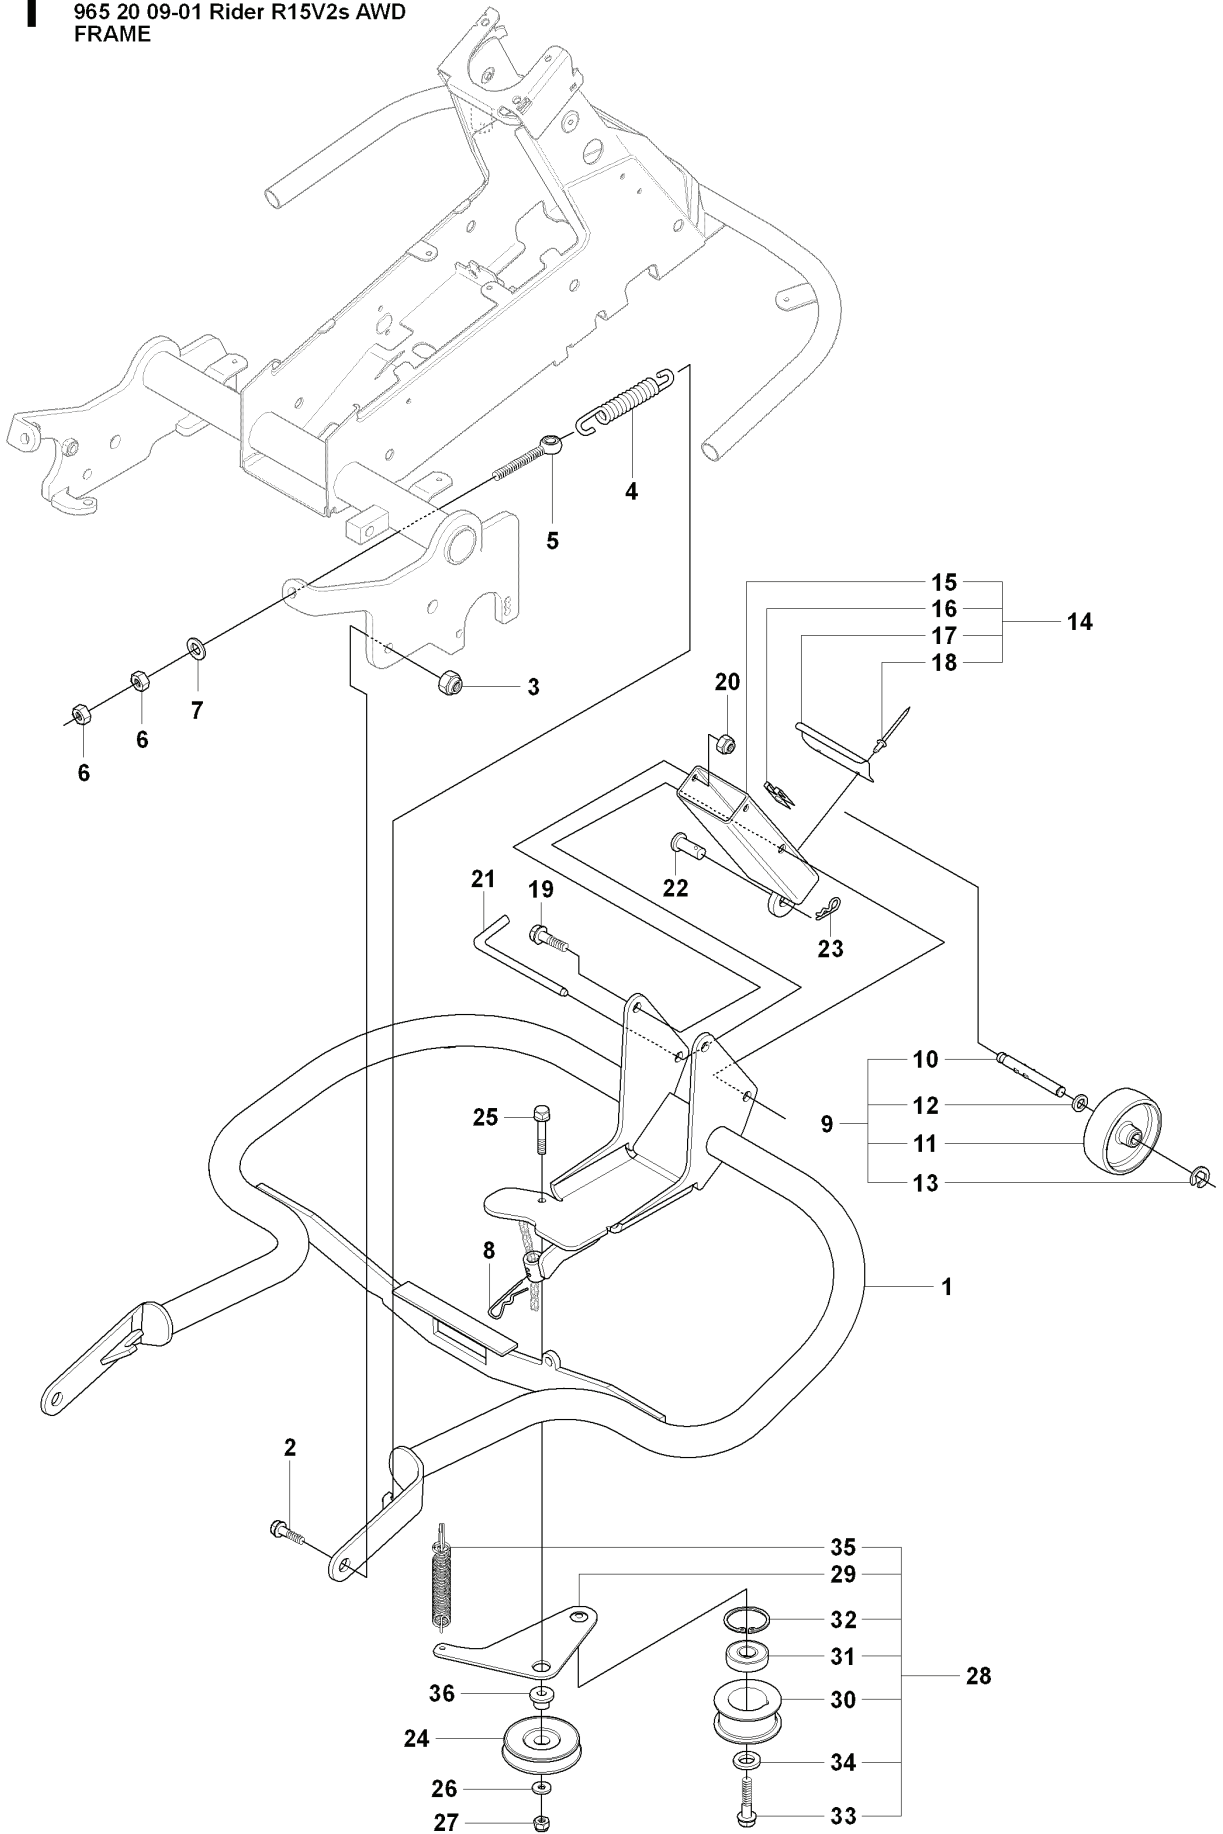

T 965 20 08-01 Rider R15V2 AWD
965 20 09-01 Rider R15V2s AWD
FRAME

REF.	PART NO.	DESCRIPTION	REMARK	QTY.	KIT
1	535490102	FRAME		1	
2	506895801	COLLAR SCREW		2	
3	732252201	HEXAGON LOCKING NUT		2	
4	506837601	SPRING		2	
5	506837701	RING BOLT		2	
6	731232051	HEXAGON NUT		4	
7	734117201	WASHER		2	
8	506966601	HAIR PIN COTTER		1	
9	506981401	WHEEL ASSY		2	
10	506980001	SHAFT		1	
11	506979601	WHEEL		1	
12	734117771	WASHER		1	
13	735311520	E-CLIP		1	
14	506997801	LINK ASSY		1	
15	506997901	LINK ASSY		1	
16	506963701	LÅSDON		1	
17	506982801	BRACKET		1	
18	722783902	BLIND RIVET		2	
19	506597401	SCREW EHHFM		2	
20	732211801	LOCK NUT		2	
21	506974601	PEN		1	
22	721861701	CLEVIS PIN		1	
23	721680251	SPRING COTTER		1	
24	506974801	PULLEY		1	
25	725246151	SCREW EHHM		1	
26	734116441	WASHER		1	
27	732211801	LOCK NUT		1	
28	535493601	BELT TENSIONER ASSY		1	
29	535493701	SPÄNNARM		1	
30	506928901	PULLEY		1	
31	738210404	BALL BEARING		1	
32	735313810	CIRCLIP		1	
33	506558302	SCREW EHHFT		1	
34	734116441	WASHER		1	
35	506976801	SPRING		1	
36	544007401	BUSHING		1