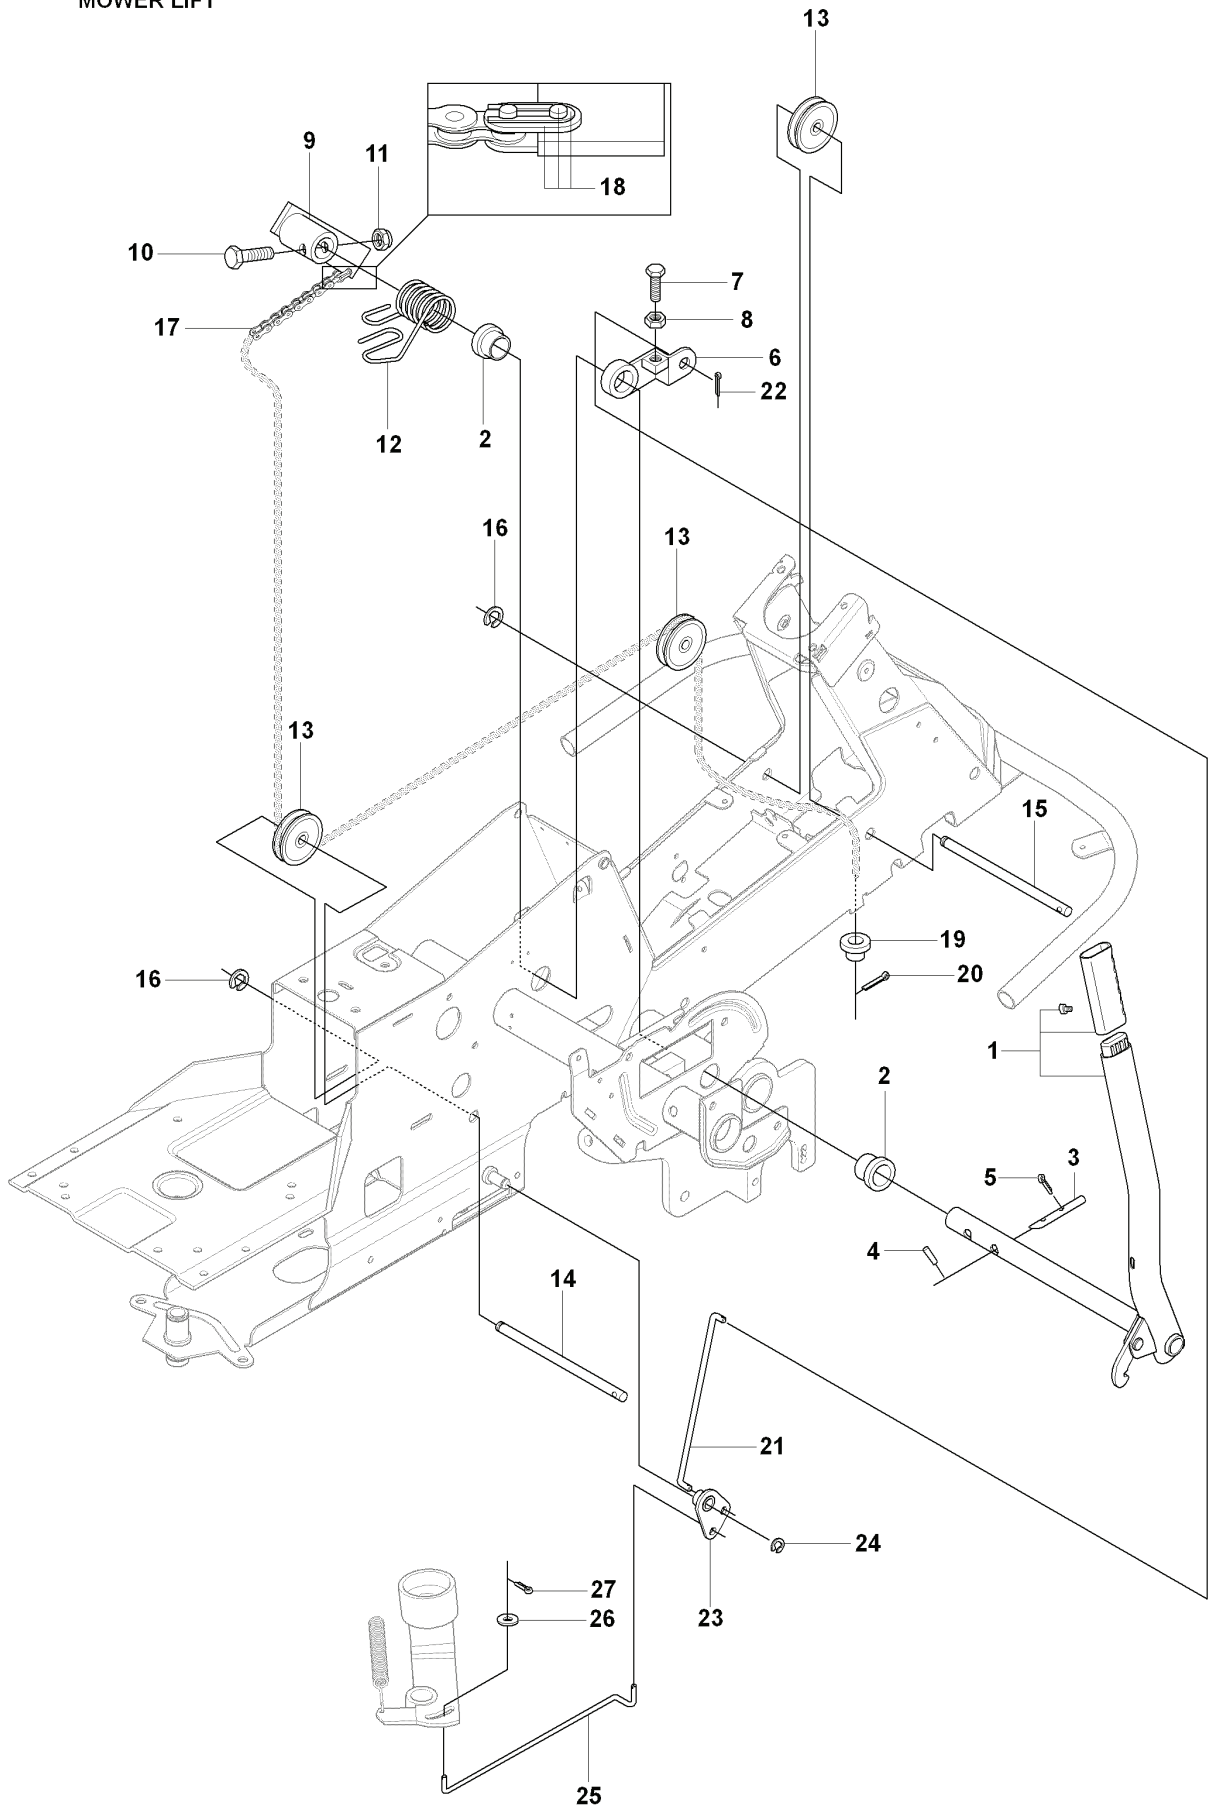

E 965 20 08-01 Rider R15V2 AWD
965 20 09-01 Rider R15V2s AWD
MOWER LIFT

REF.	PART NO.	DESCRIPTION	REMARK	QTY.	KIT
1	501018601	LIFTING LEVER ASSY		1	
2	506556501	BEARING		2	
3	506905301	PEN		1	
4	721125930	GROOVED PIN		1	
5	721618301	SPLIT PIN		1	
6	506784301	LINK ASSY		1	
7	725249751	SCREW		1	
8	731232051	HEXAGON NUT		1	
9	506905401	LIFTING ARM		1	
10	725254251	SCREW EHHM		1	
11	732252201	HEXAGON LOCKING NUT		1	
12	506916801	SPRING		1	
13	506905601	OFFSET PULLEY		2	
14	506905701	SHAFT		1	
15	506905702	SHAFT		1	
16	735311820	E-CLIP		2	
17	506554607	CHAIN		1	
18	506554701	LINKAGE		1	
19	506905901	CHAIN STOP		1	
20	721618701	SPLIT PIN		1	
21	544456901	CONNECTION ROD		1	
22	721618301	SPLIT PIN		1	
23	544378601	LINK		1	
24	735311420	E-CLIP		1	
25	544448801	CONNECTION ROD		1	
26	734116441	WASHER		1	
27	721618301	SPLIT PIN		1