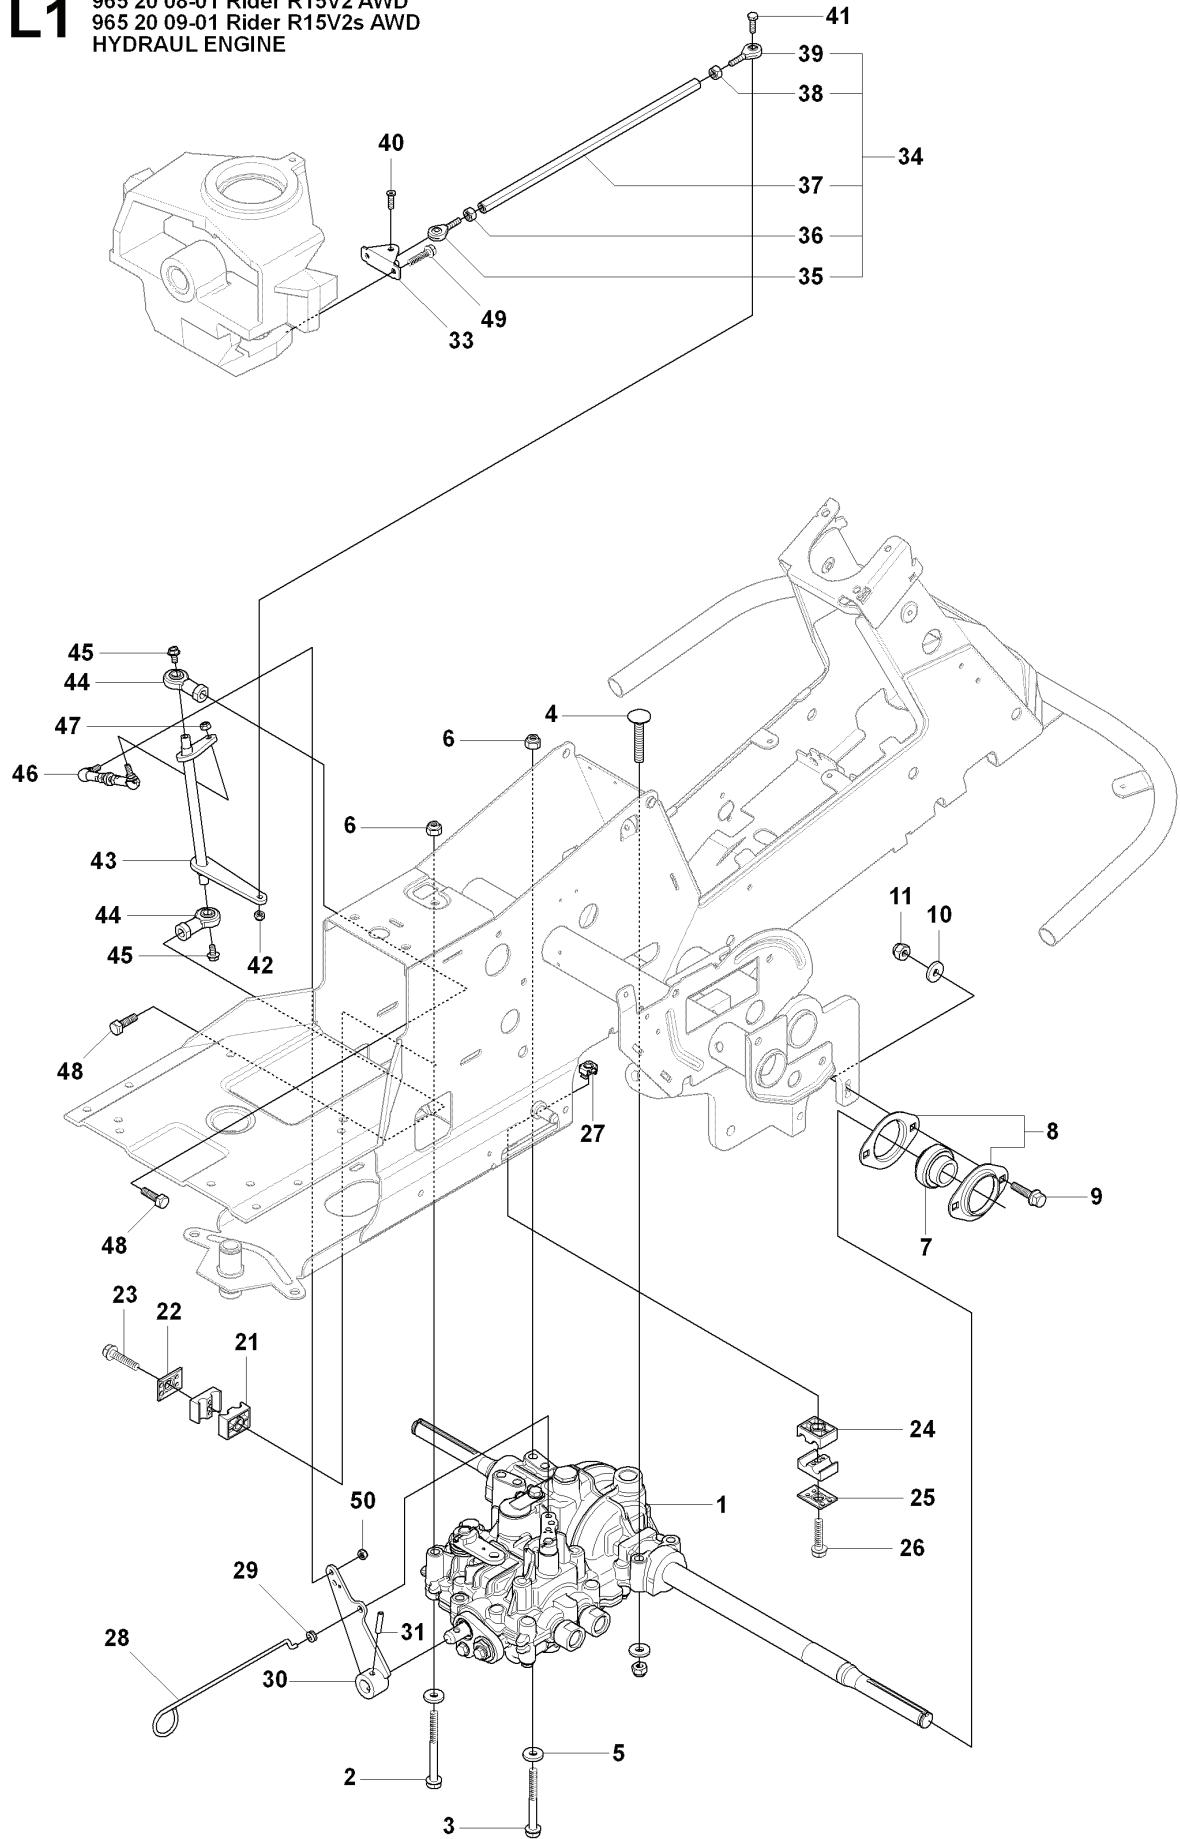

L1 965 20 08-01 Rider R15V2 AWD
965 20 09-01 Rider R15V2s AWD
HYDRAUL ENGINE

REF.	PART NO.	DESCRIPTION	REMARK	QTY.	KIT
1	544116001	TRANSMISSION		1	
2	725246751	SCREW EHHM		1	
3	725246451	SCREW EHHM		1	
4	535423803	SCREW RSQM		1	
5	734116401	WASHER		3	
6	732211801	LOCK NUT		3	
7	544008901	BEARING		1	
8	544009001	BEARING HOUSING		1	
9	506570105	SCREW EHHFM		2	
10	734116401	WASHER		2	
11	732211801	LOCK NUT		2	
21	544373303	PIPE CLAMP		1	
22	535438501	COVER WASHER		1	
23	725237861	SCREW EHHFT		1	
24	544373302	PIPE CLAMP		1	
25	544373802	COVER PLATE		1	
26	506570107	SCREW EHHFM		1	
27	544811701	CAGE NUT		1	
28	535499701	ARM		1	
29	503735801	BUSHING		1	
30	544435201	LEVER		1	
31	721434701	SPRING PIN		1	
33	535492802	BRACKET		1	
34	544456703	ROD		1	
35	535486602	ROD END		1	
36	503221018	HEXAGON NUT		1	
37	535486503	ROD		1	
38	731231601	HEXAGON NUT		1	
39	535486601	ROD END		1	
40	544841701	SCREW		1	
41	725237071	SCREW EHHM		1	
42	732251601	HEXAGON LOCKING NUT		1	
43	535497401	LEVER		1	
44	506951701	ROD END		2	
45	535475212	SCREW EHHFM		2	
46	544441901	ADJUSTMENT ROD		1	
47	732251601	HEXAGON LOCKING NUT		1	
48	725249371	SCREW EHHM		2	
49	725236651	HEXAGONAL SCREW M6X12		2	
50	732211601	LOCK NUT		1