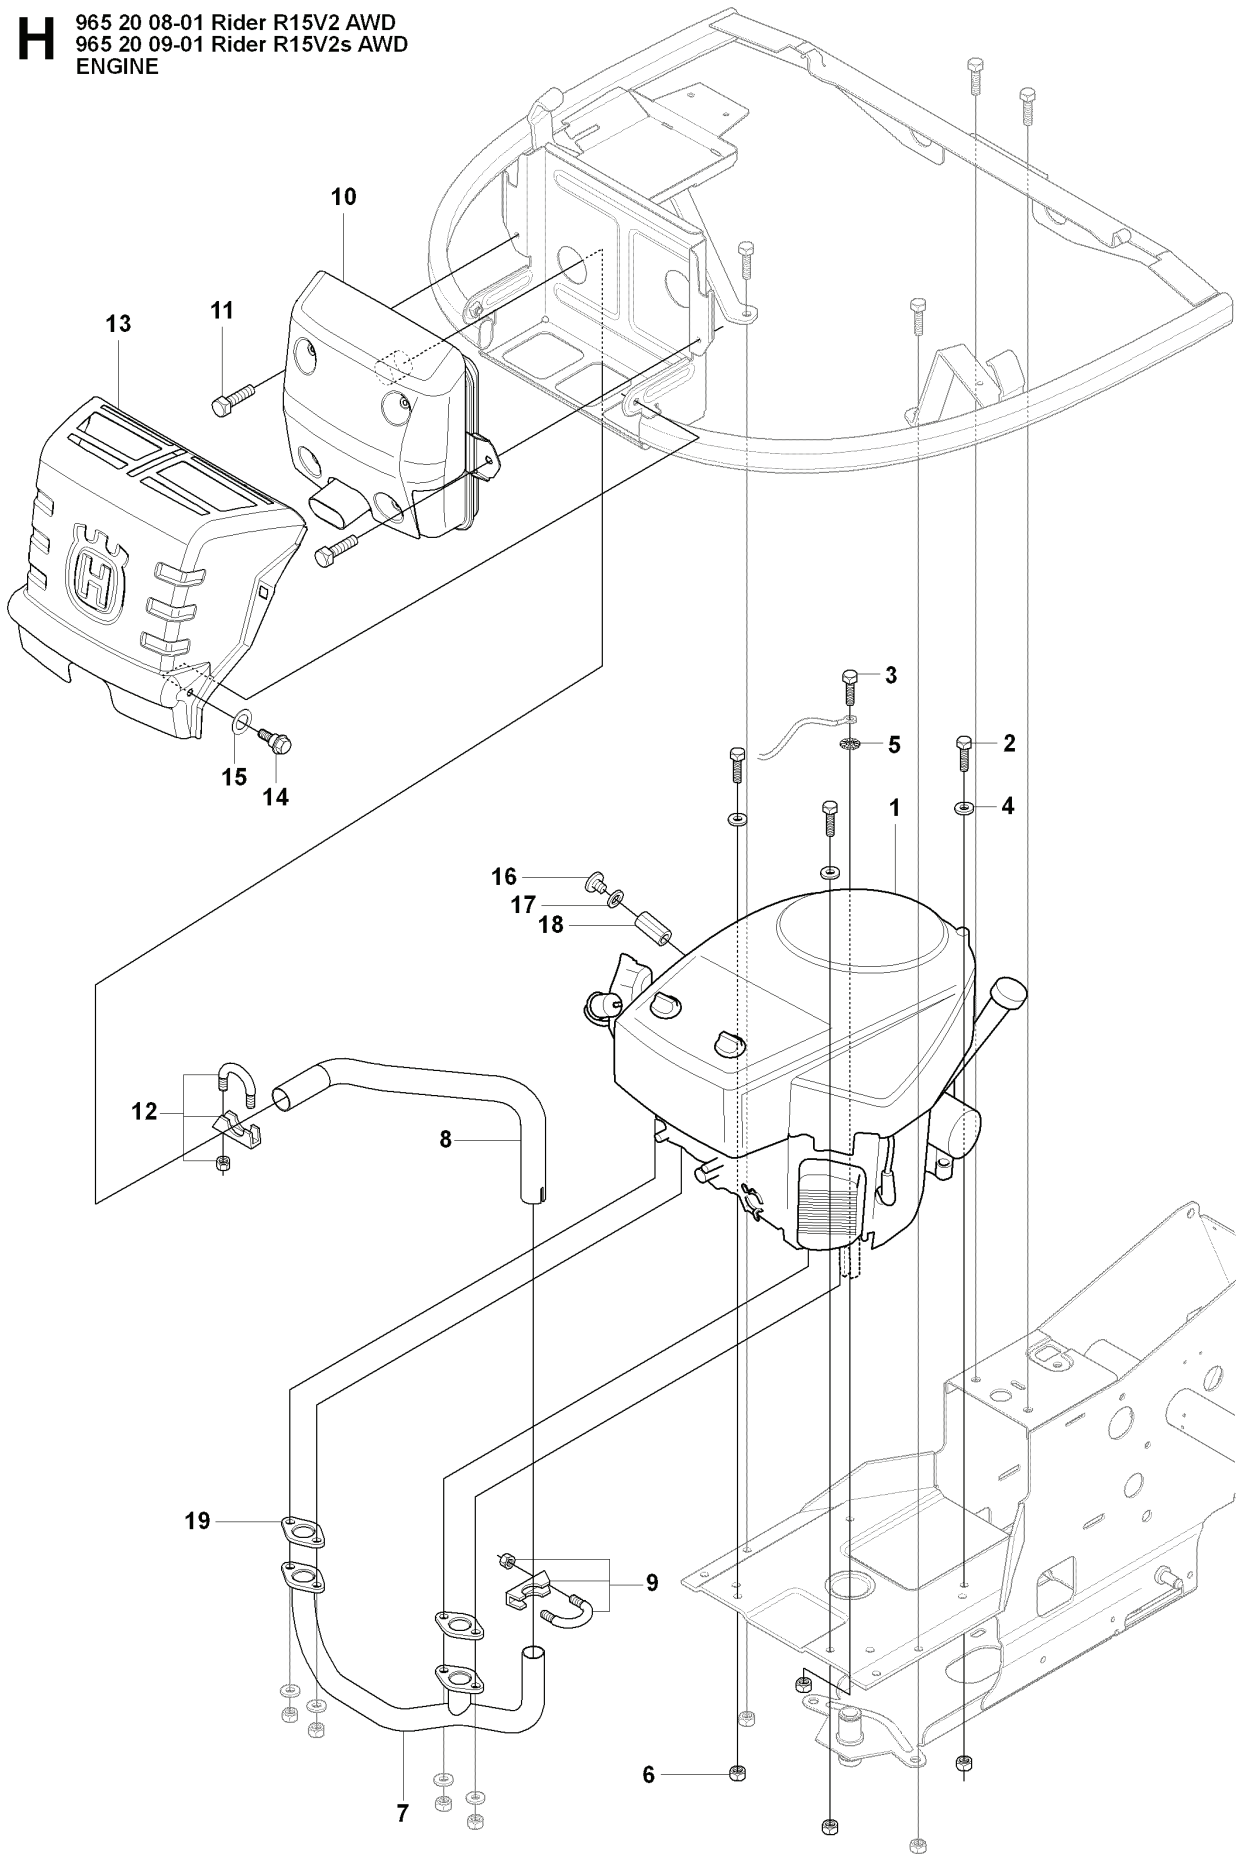

H 965 20 08-01 Rider R15V2 AWD
965 20 09-01 Rider R15V2s AWD
ENGINE

REF.	PART NO.	DESCRIPTION	REMARK	QTY.	KIT
1	535451901	MOTOR		1	
2	725245751	SCREW		3	
3	725245951	SCREW EHHM		1	
4	734116401	WASHER		3	
5	735216400	LOCKWASHER		1	
6	732211801	LOCK NUT		4	
7	535447901	GRENRÖR KPL.		1	
8	544013301	PIPE		1	
9	506668401	CLAMP ASSY		1	
10	544335702	MUFFLER ASSY		1	
11	725236461	SCREW EHHFT		2	
12	506668401	CLAMP ASSY		1	
13	544248301	HEAT PROTECTOR		1	
14	506597401	SCREW EHHFM		2	
15	506839401	SPRING WASHER		2	
16	535414460	PLUG		1	
17	531001190	O-RING		1	
18	535414416	JOINT		1	
19	535414236	GASKET		2