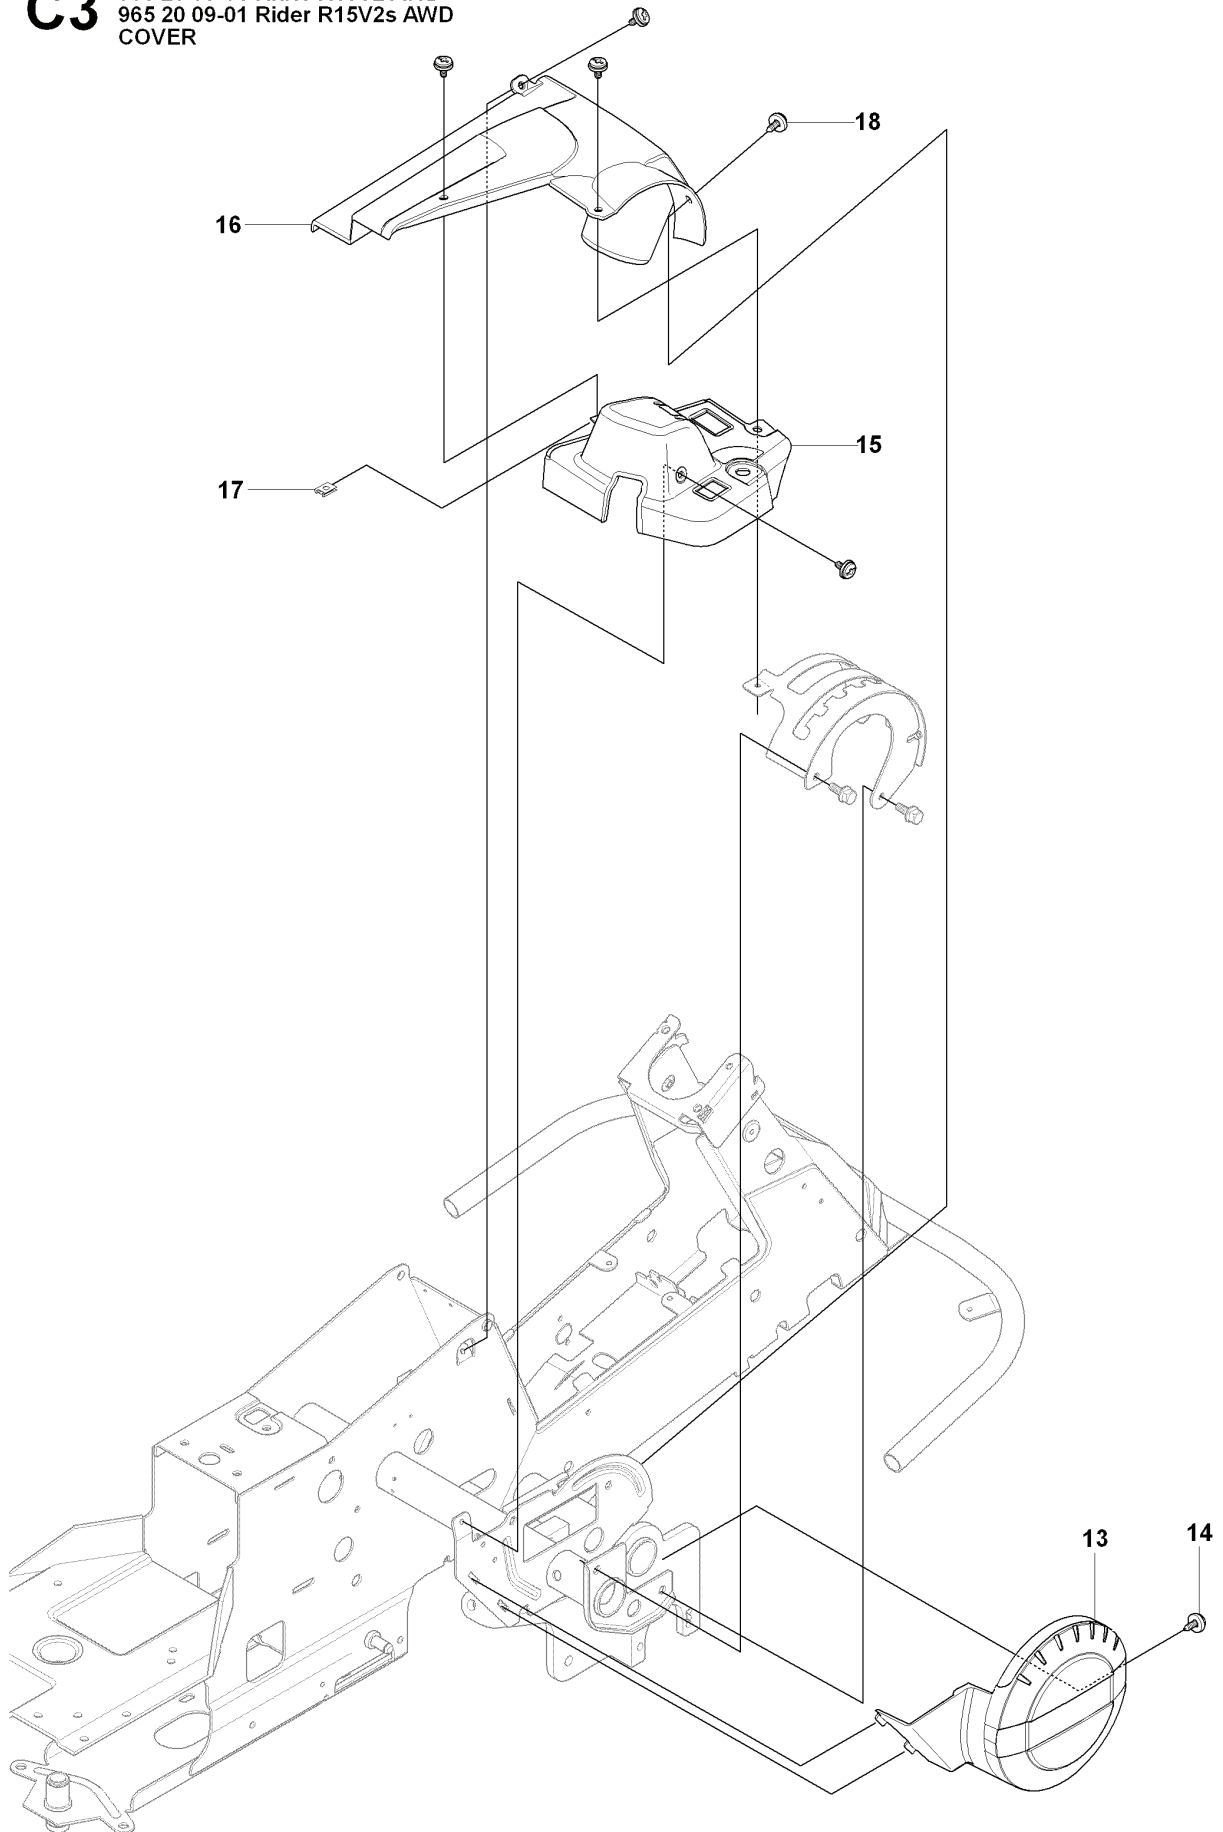

RIDER 15V2 AWD, 2008-01

SPARE PARTS LIST

C3 965 20 08-01 Rider R15V2 AWD
965 20 09-01 Rider R15V2s AWD
COVER

REF.	PART NO.	DESCRIPTION	REMARK	QTY.	KIT
13	535502501	CONTROL COVER		1	
14	544400501	SCREW		1	
15	544332101	CONTROL COVER		1	
16	544332202	COVER		1	
17	535429101	SPRING NUT		1	
18	544400501	SCREW		4	

U 965 20 08-01 Rider R15V2 AWD
965 20 09-01 Rider R15V2s AWD
965 07 84-01 MOWER DECK, Combi 103

REF.	PART NO.	DESCRIPTION	REMARK	QTY.	KIT
1	506929001	LABEL		1	
2	535437401	LABEL WARNING		1	
3	535431301	LÄNKRÖRRSINFÄSTN.KPL		1	
4	725254251	SCREW EHHM		1	
5	725253671	SCREW EHHM		1	
6	732252201	HEXAGON LOCKING NUT		2	
7	506597401	SCREW EHHFM		2	
8	732211801	LOCK NUT		2	
9	965078401	CUTTING DECK		1	

D 965 20 08-01 Rider R15V2 AWD
965 20 09-01 Rider R15V2s AWD
HEIGHT ADJUSTMENT

REF.	PART NO.	DESCRIPTION	REMARK	QTY.	KIT
1	535501401	CONTROL PLATE		1	
2	506570103	SCREW EHHFM		2	
3	504734501	ADJUSTER		1	
4	506542001	HANDLE		1	
5	506554301	BEARING		2	
6	735312220	E-CLIP		1	
7	506908201	HEIGHT ROD		1	
8	506784601	PEN		1	
9	734117201	WASHER		1	
10	732211801	LOCK NUT		1	
11	731231801	HEXAGON NUT		1	
12	721618301	SPLIT PIN		1	
13	506998301	LINK ASSY		1	
14	735311520	E-CLIP		1	
15	506975101	CONNECTOR		1	
16	721618301	SPLIT PIN		1	

REF.	PART NO.	DESCRIPTION	REMARK	QTY.	KIT
1	544895901	FOOT PLATE		1	
2	544248401	MAT		1	
3	544895903	FOOT PLATE		1	
4	544248403	MAT		1	
5	544400501	SCREW		4	
21	544239201	COVER		1	
22	544427501	MAT		1	
23	544400501	SCREW		2	
24	502498201	COVER		1	
25	502297501	COVER		1	
26	502465801	LENS		1	
27	502297601	COVER		1	
28	729532771	SCREW CRPANT		2	
29	544400501	SCREW		2	
30	544433201	PROTECTIVE COVER		1	
31	535433901	COVER		1	
32	506963501	VRIDTAPP		1	
33	506963601	WASHER		1	
34	502300201	LAMPHOLDER		1	
35	502466601	LAMP		2	
36	535460501	SEALING		1	