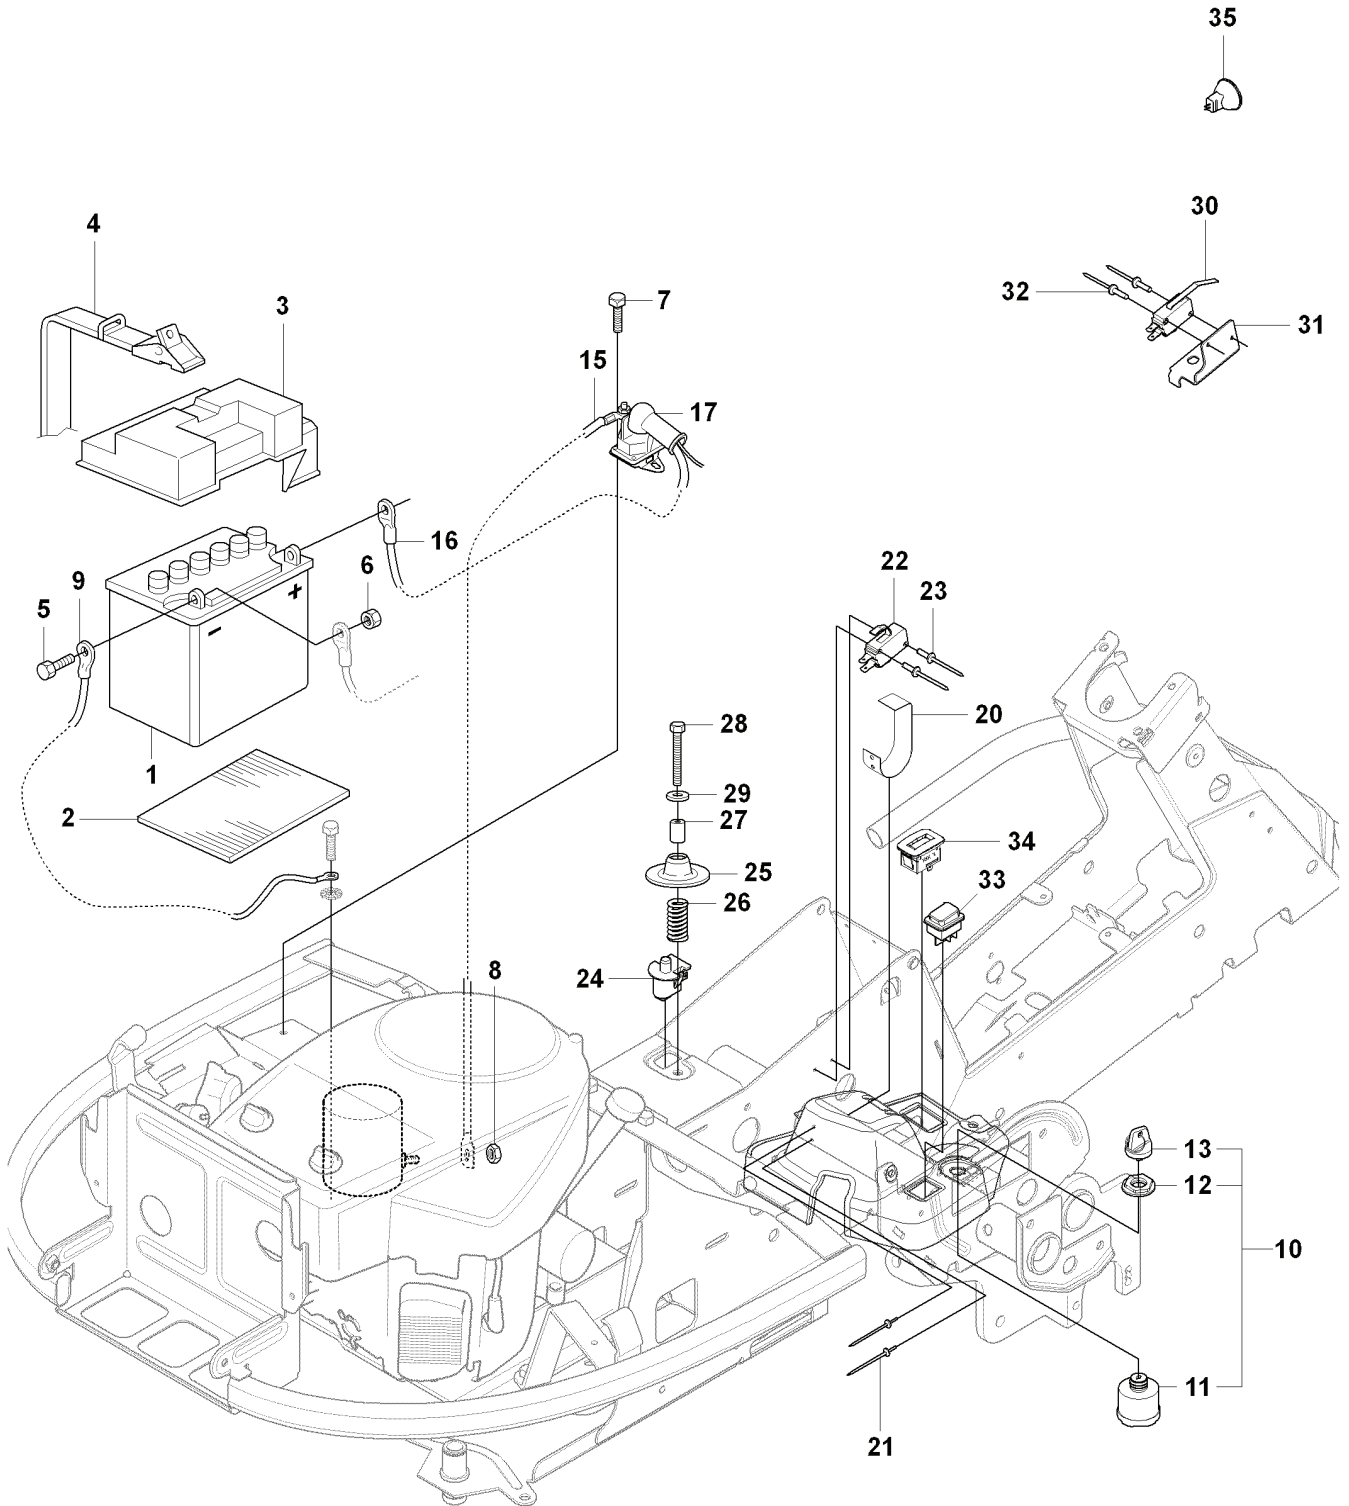

Q1 965 20 08-01 Rider R15V2 AWD
965 20 09-01 Rider R15V2s AWD
ELECTRICAL

REF.	PART NO.	DESCRIPTION	REMARK	QTY.	KIT
1	506788801	BATTERY		1	
2	535441101	BATTERY MAT		1	
3	506809901	BATTERY COVER		1	
4	506836802	BELT		1	
5	725237071	SCREW EHHM		1	
6	731231601	HEXAGON NUT		1	
7	725236461	SCREW EHHFT		1	
8	506899801	NUT		1	
9	544967601	CABLE		1	
10	544442101	IGNITION SWITCH		1	
11	544442201	IGNITION SWITCH		1	
12	544442301	NUT		1	
13	544442401	IGNITION KEY		1	
15	544928601	CABLE		1	
16	544926101	CABLE		1	
17	544439801	RELAY		1	
20	506909301	PLATE SPRING		1	
21	722783902	BLIND RIVET		2	
22	535469101	SWITCH		1	
23	544440701	RIVET		2	
24	506909601	SWITCH		1	
25	506909701	SPRING WASHER		1	
26	544441201	SPRING		1	
27	506909902	SPACING TUBE		1	
28	725246051	SCREW EHHM		1	
29	734116401	WASHER		1	
30	544415501	SWITCH		1	
31	544415701	BRACKET		1	
32	544440701	RIVET		2	
33	502655701	SWITCH		1	
34	502653001	HOUR METER		1	
35	502466601	LAMP		2