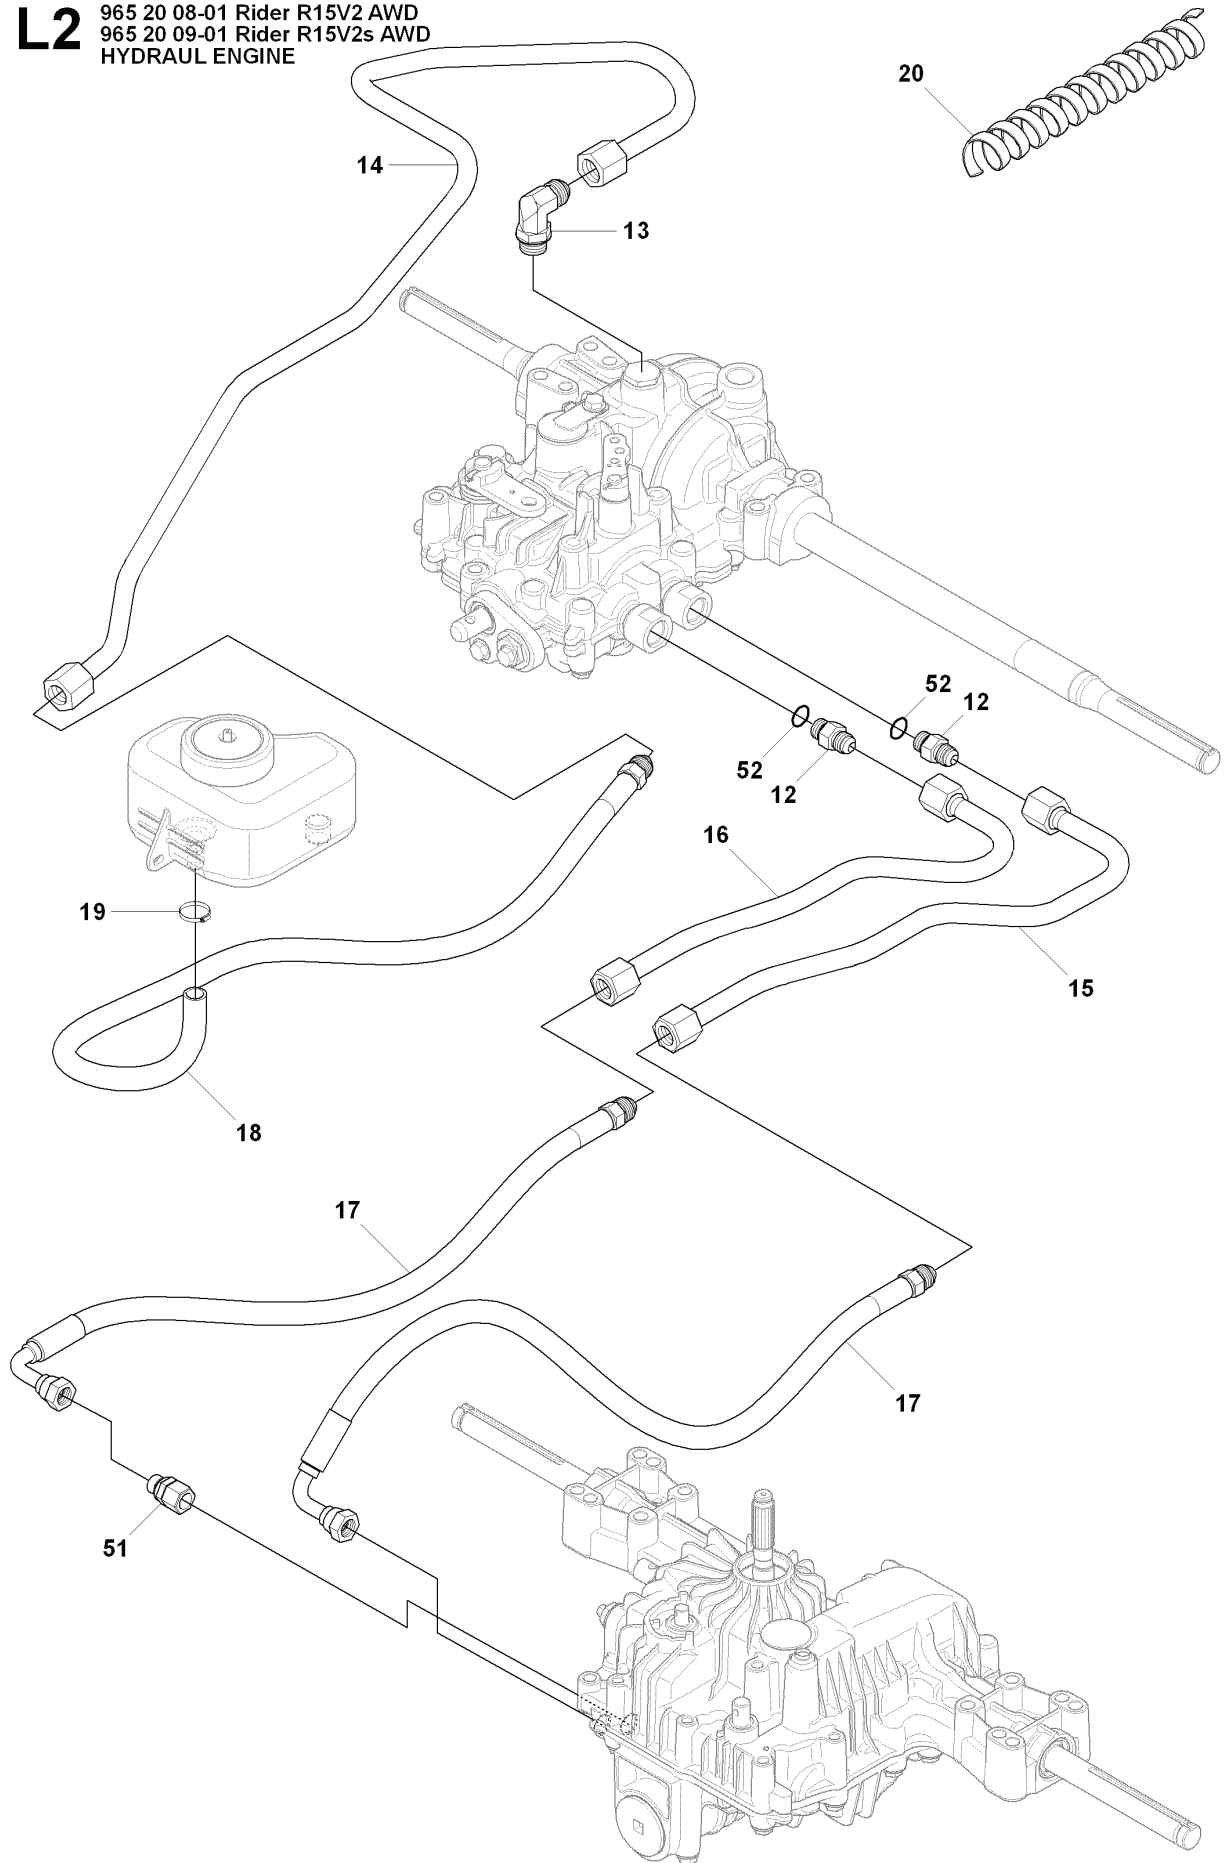

L2 965 20 08-01 Rider R15V2 AWD
965 20 09-01 Rider R15V2s AWD
HYDRAUL ENGINE

REF.	PART NO.	DESCRIPTION	REMARK	QTY.	KIT
12	535426507	PIPE FITTING		2	
13	535437302	PIPE FITTING		1	
14	544807801	HYDRAULIC PIPE		1	
15	544807901	HYDRAULIC PIPE		1	
16	544808001	HYDRAULIC PIPE		1	
17	544456403	HYDRAULIC HOSE		2	
18	544122201	HOSE		1	
19	544202701	HOSE CLAMP		1	
20	544026603	HOSE GUARD		1	
51	504567401	PIPE FITTING		1	
52	505451101	O-RING		2