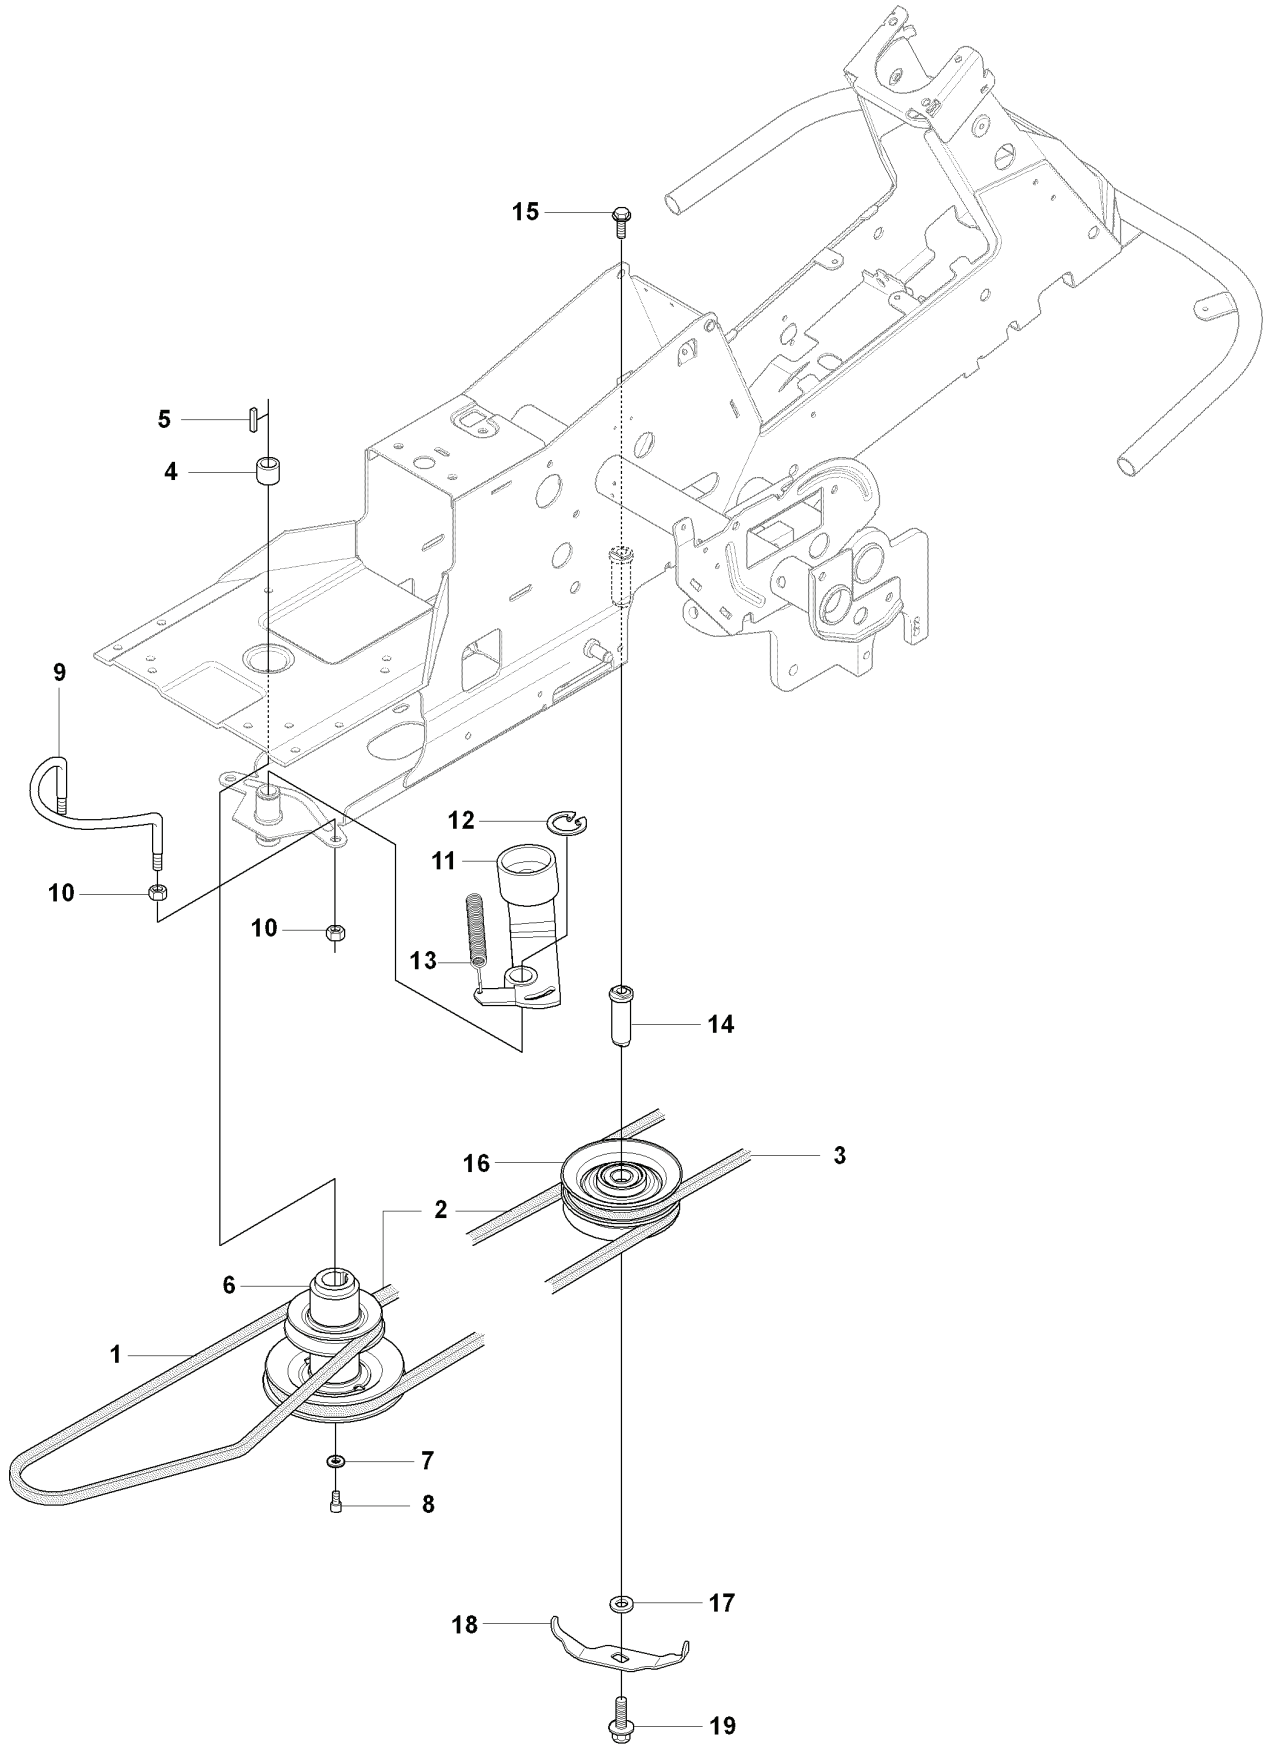

G 965 20 08-01 Rider R15V2 AWD
965 20 09-01 Rider R15V2s AWD
TRANSMISSION

REF.	PART NO.	DESCRIPTION	REMARK	QTY.	KIT
1	589531201	BELT		1	
2	589530401	BELT		1	
3	594978001	BELT		1	
4	506509201	SPACING SLEEVE		1	
5	506555901	WEDGE		1	
6	535482401	PULLEY		1	
7	506597501	WASHER		1	
8	506556002	SCREW UNC		1	
9	506664501	BELT GUIDE		1	
10	731232051	HEXAGON NUT		4	
11	535484401	BELT TENSIONER ASSY		1	
12	735312600	CIRCLIP		1	
13	506665601	SPRING		1	
14	544426101	SHAFT		1	
15	506675402	SCREW EHHFM		1	
16	535482201	PULLEY		1	
17	506775701	WASHER		1	
18	544405301	BELT GUIDE		1	
19	506570105	SCREW EHHFM		1