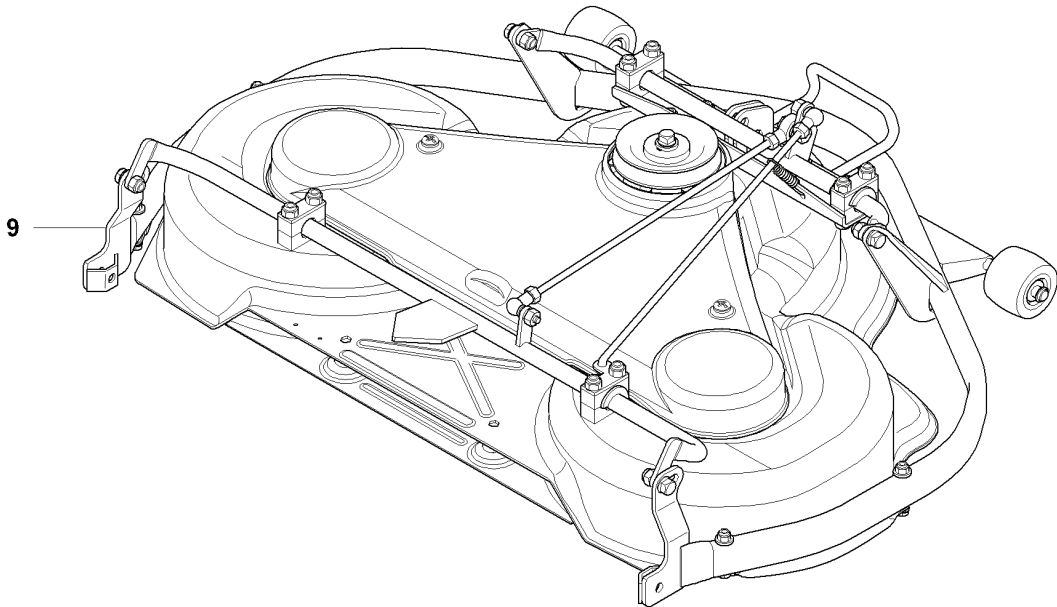

U 965 20 08-01 Rider R15V2 AWD
965 20 09-01 Rider R15V2s AWD
965 07 84-01 MOWER DECK, Combi 103

REF.	PART NO.	DESCRIPTION	REMARK	QTY.	KIT
1	506929001	LABEL		1	
2	535437401	LABEL WARNING		1	
3	535431301	LÄNKRÖRRSINFÄSTN.KPL		1	
4	725254251	SCREW EHHM		1	
5	725253671	SCREW EHHM		1	
6	732252201	HEXAGON LOCKING NUT		2	
7	506597401	SCREW EHHFM		2	
8	732211801	LOCK NUT		2	
9	965078401	CUTTING DECK		1