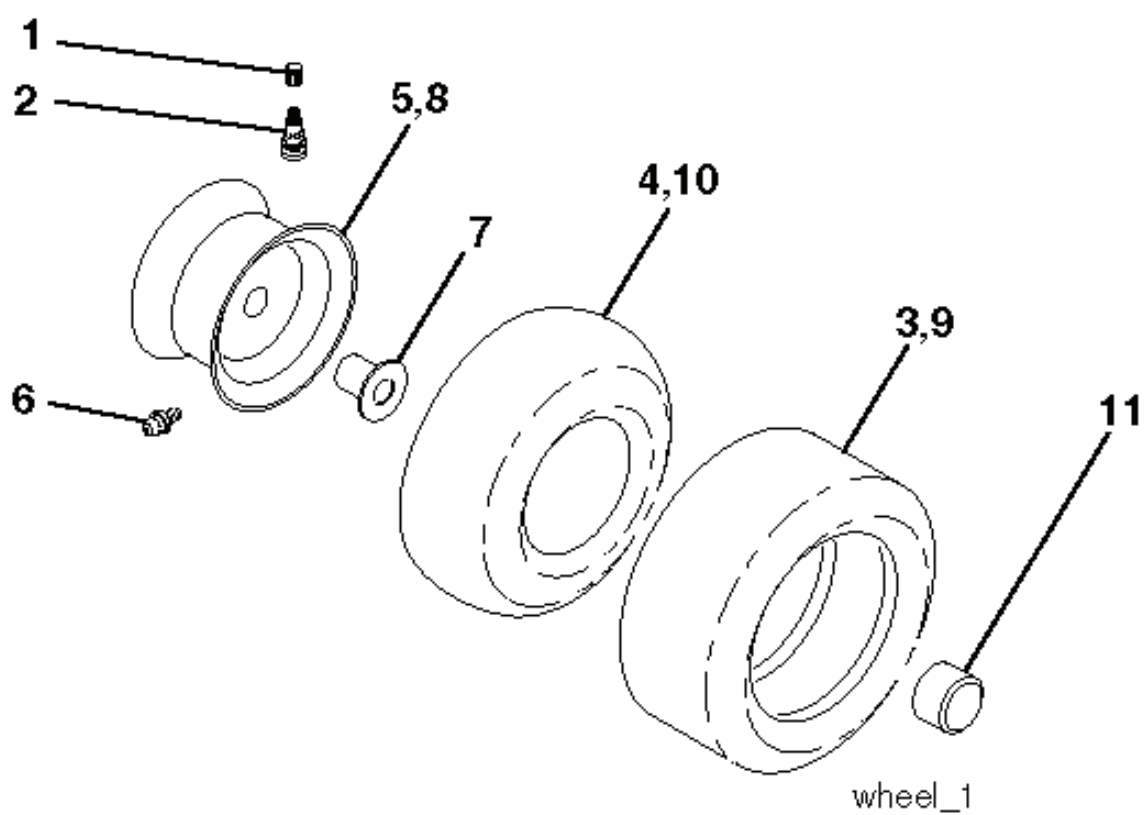

REF.	PART NO.	DESCRIPTION	REMARK	QTY.	KIT
1	532416480	STEERING WHEEL		1	
--	532416480	STEERING WHEEL		1	
2	532193542	AXLE		1	
3	532169840	SPINDLE		1	
4	532169839	SPINDLE		1	
5	532124931	WASHER		1	
6	532121748	WASHER		1	
8	812000029	RETAINER RING		1	
10	532175121	ROD		1	
11	810040600	WASHER		1	
13	532136518	PIPE		1	
15	532145212	NUT		1	
17	532190753	ROD		1	
29	817000612	SCREW		1	
32	532171888	ROD		1	
33	819111216	WASHER		1	
34	810040500	WASHER		1	
35	873540500	NUT		1	
36	532155099	BUSHING		1	
37	532152927	SCREW		1	
38	532415987	KNOB		1	
--	532193652	HUB		1	
39	819113812	WASHER		1	
40	873540600	NUT		1	
41	532186737	ADAPTER		1	
42	532411139	STEERING COLUMN TUBE		1	
43	532121749	WASHER		1	
44	532190752	SHAFT		1	
46	532121232	HUB CAP		1	
65	532414736	SPACER		1	
67	872110618	BOLT		1	
68	532169827	SHAFT		1	
71	532175146	STEERING GEAR		1	
82	532199978	SUPPORT ESSIEU AVANT		1	
87	532173966	WASHER		1	
88	532175118	BOLT		1	
91	532175553	SPRING		1	
95	532188967	WASHER		1	
97	874780564	BOLT		1	
118	532406013	BEARING		1	
228	532404484	LABEL		1