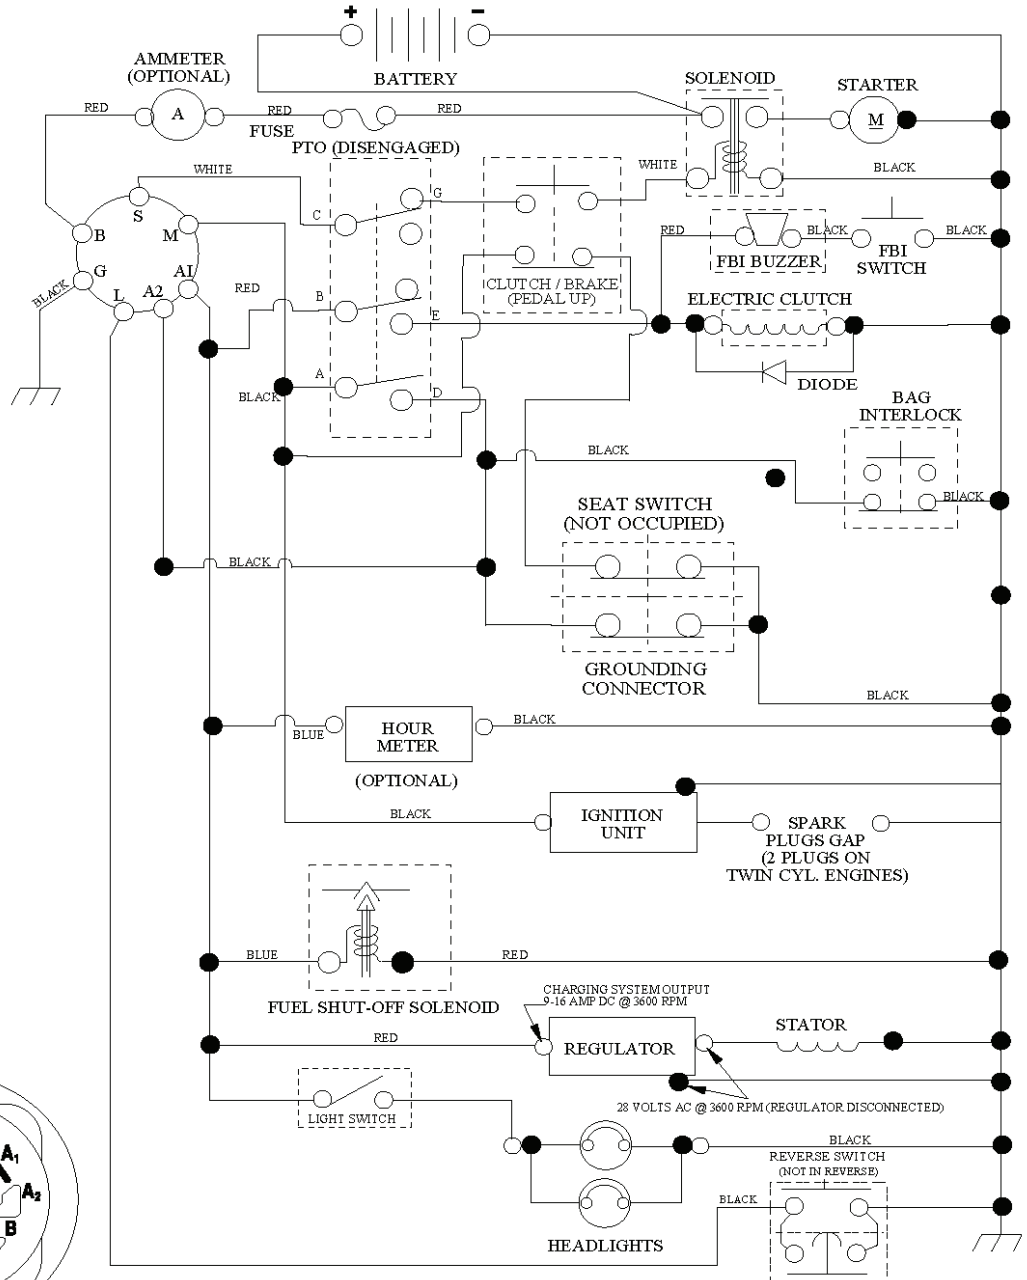

IGNITION SWITCH

POSITION	CIRCUIT	"MAKE"
OFF	M+G+A1	
RUN/OVERRIDE	B+A1	
RUN	B+A1	L+A2
START	B + S + A1	

03048

WIRING INSULATED CLIPS
NOTE: IF WIRING INSULATED CLIPS WERE REMOVED FOR SERVICING OF UNIT, THEY SHOULD BE RE-INSTALLED TO PROPERLY SECURE YOUR WIRING.

POSITION	CIRCUIT
OFF	C + G, B + H
ON	C + F, B + E, A + D

NON-REMOVABLE CONNECTIONS

REMOVABLE CONNECTIONS