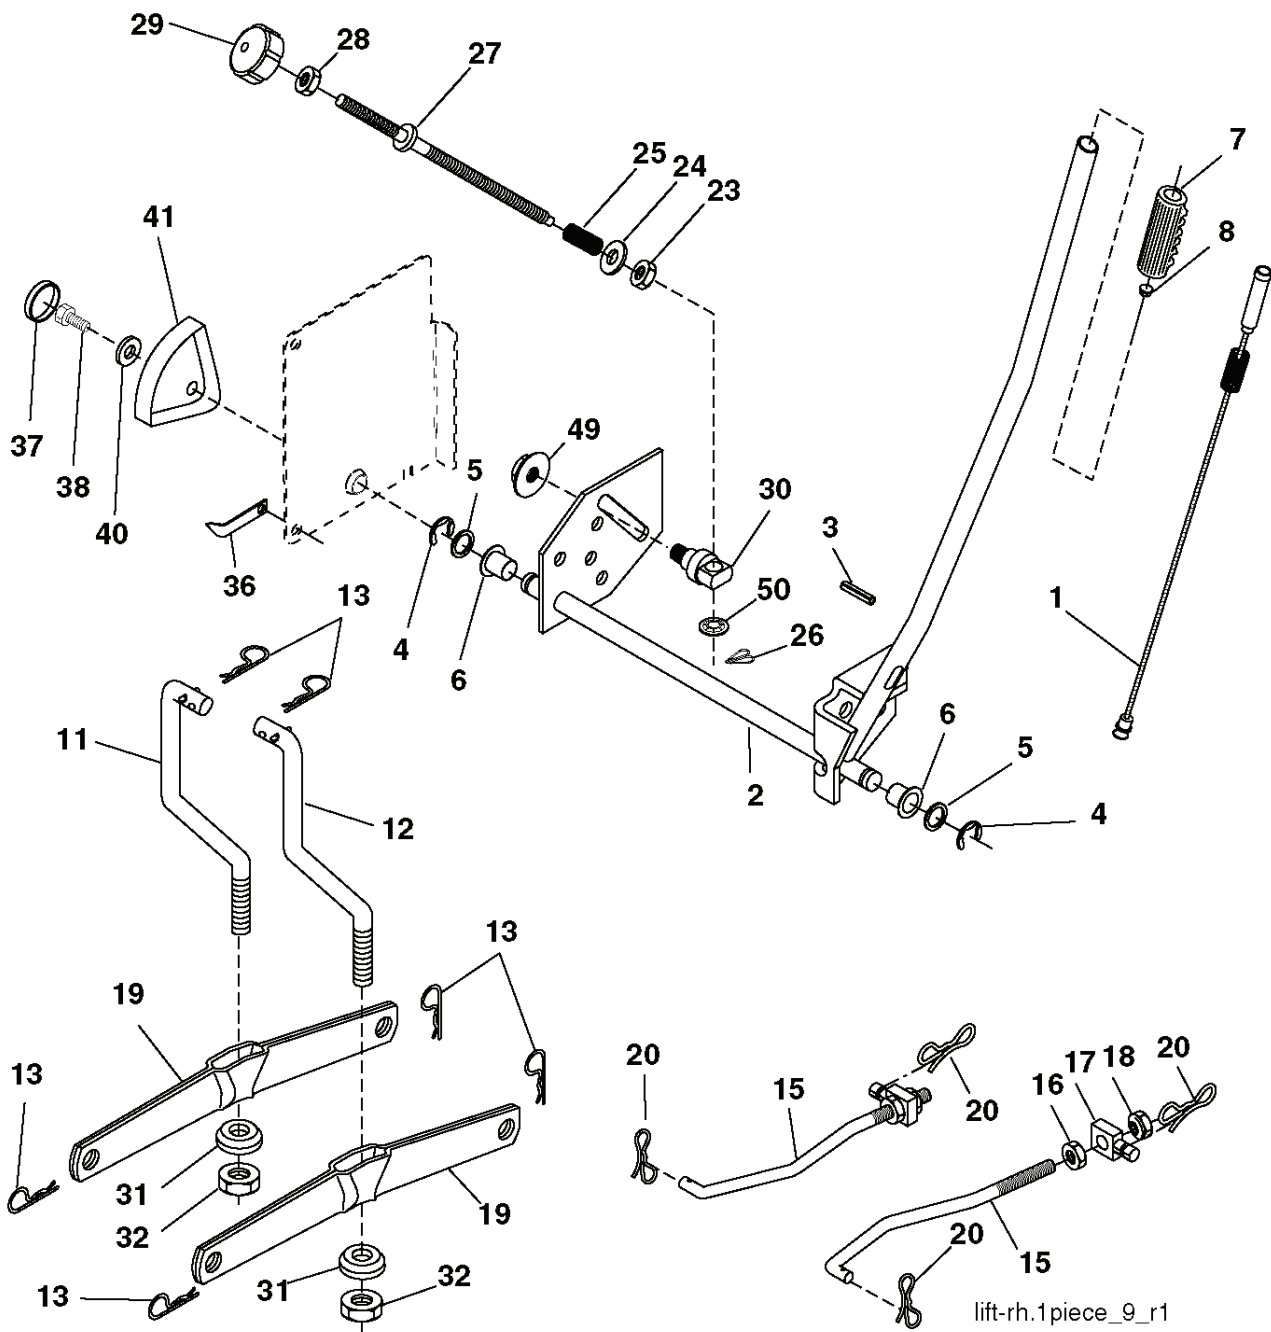

REF.	PART NO.	DESCRIPTION	REMARK	QTY.	KIT
1	532059192	CAP VALVE		1	
2	532065139	NIPPLE		1	
3	532106222	TIRE		1	
4	532059904	HOSE		1	
5	532138336	RIM		1	
6	532124957	FITTING		1	
7	532124959	BEARING		1	
8	532138337	RIM SPROCKET		1	
9	532106268	TIRE		1	
--	532420531	TIRE		1	
10	532124926	HOSE		1	
11	532175039	HUB CAP		1	
--	532144334	SEALING FOAM		1	

lift-rh.1piece_9_r1