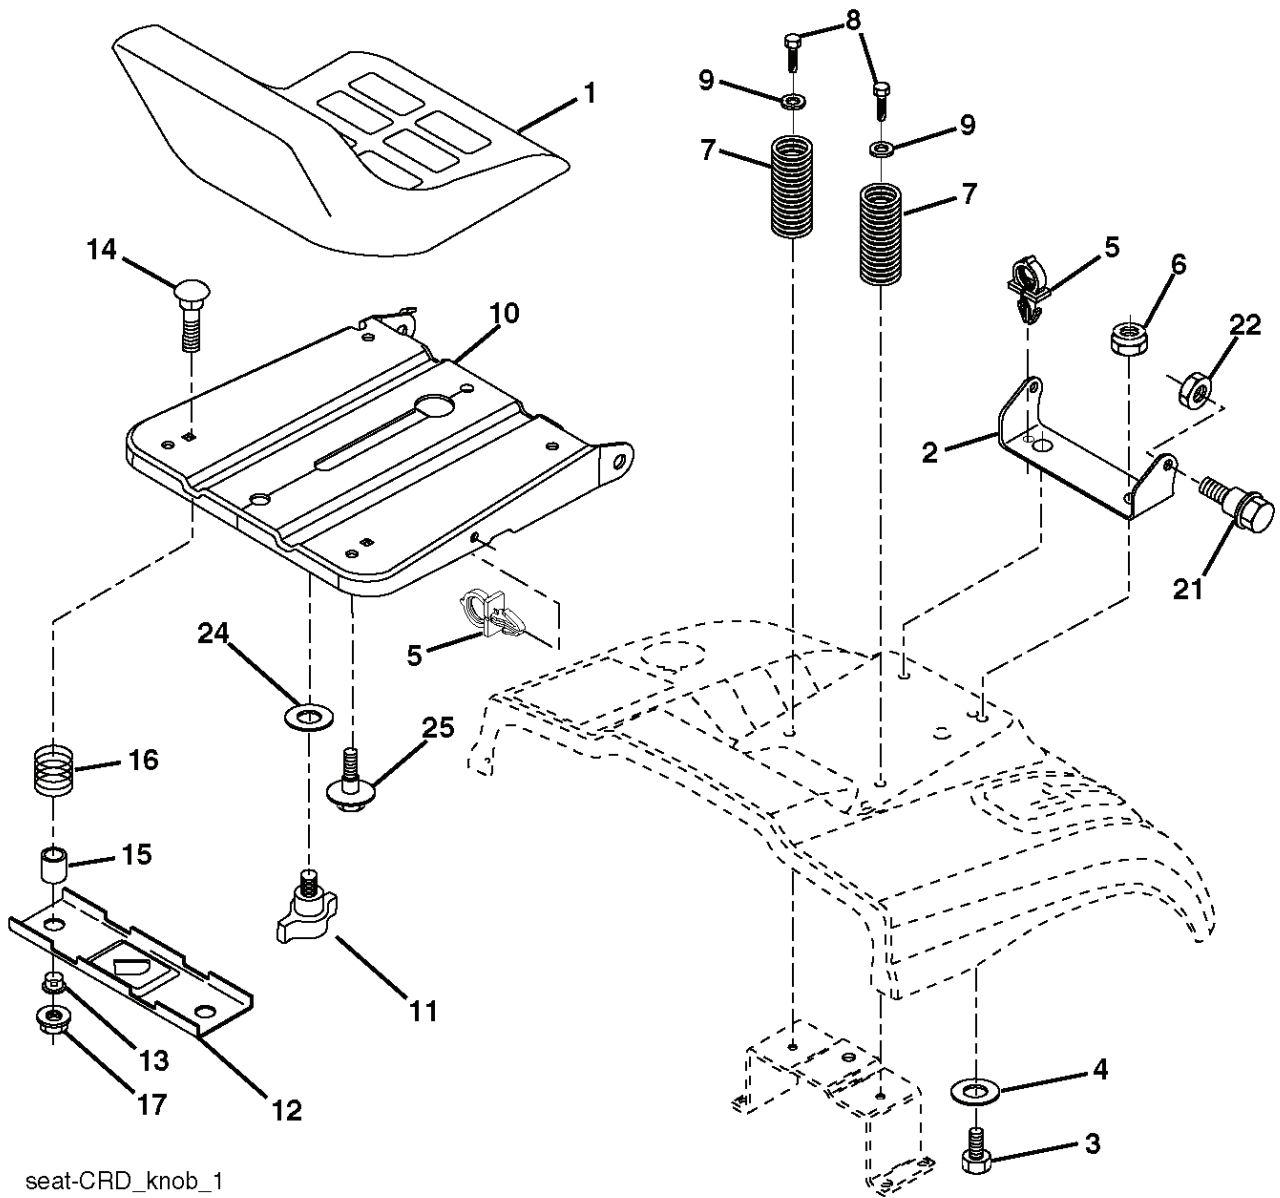

36(92cm)\_deck-elect.(CRD)\_17

REF.	PART NO.	DESCRIPTION	REMARK	QTY.	KIT
1	532400108	HOUSING		1	
2	872140506	BOLT		1	
3	532165569	BRACKET		1	
4	532165558	BRACKET		1	
5	532124670	RETAINER RING		1	
6	532165557	ROD		1	
8	532181712	BOLT		1	
9	810030600	WASHER		1	
10	532140296	WASHER		1	
11	532186385	BLADE		1	
13	532137645	SHAFT		1	
14	532128774	BEARING HOUSING		1	
15	532110485	BEARING		1	
16	532186386	BLADE		1	
17	872140610	BOLT		1	
18	872110606	BOLT		1	
19	532132827	SPEC. BOLT		1	
20	532181713	BOLT		1	
21	873680500	NUT		1	
22	532199590	BRACKET		1	
23	532165446	PLATE		1	
24	532165242	BRACKET		1	
25	532165244	BRACKET		1	
26	532400110	SUPPORT		1	
27	532165568	BRACKET		1	
28	532165567	BRACKET		1	
30	532173984	SCREW		1	
31	532187690	WASHER		1	
32	532153532	PULLEY		1	
33	532400234	NUT		1	
34	532400107	BRACKET		1	
35	532400106	BRACKET		1	
36	532146763	PULLEY		1	
40	873680600	NUT		1	
41	873900600	NUT		1	
44	532175538	COVER		1	
45	532175539	COVER		1	
46	532137729	SCREW		1	
55	532199498	ARM		1	
56	532165723	SPACER		1	
61	532199486	SPRING		1	
68	532402008	BELT		1	
69	532165482	SHAFT		1	
84	532156085	BELT GUIDE		1	
116	532193406	BOLT		1	
117	532174873	WHEEL		1	
119	819132012	WASHER		1	
124	872110612	BOLT		1	
130	872110506	BOLT		1	
131	532165661	PIPE		1	
254	817000616	SCREW		1	
295	532412171	PLATE		1	
296	872140406	BOLT		1	
297	873930400	NUT		1	
--	532181857	BEARING HOUSING	Mandrel Assembly (Includes housing, shaft assembly, and bearing only - pulley/nut/washer and blade bolt/washers not included)+E355	1	
--	532181858	BEARING HOUSING		1	
--	532413711	CUTTING DECK		1	