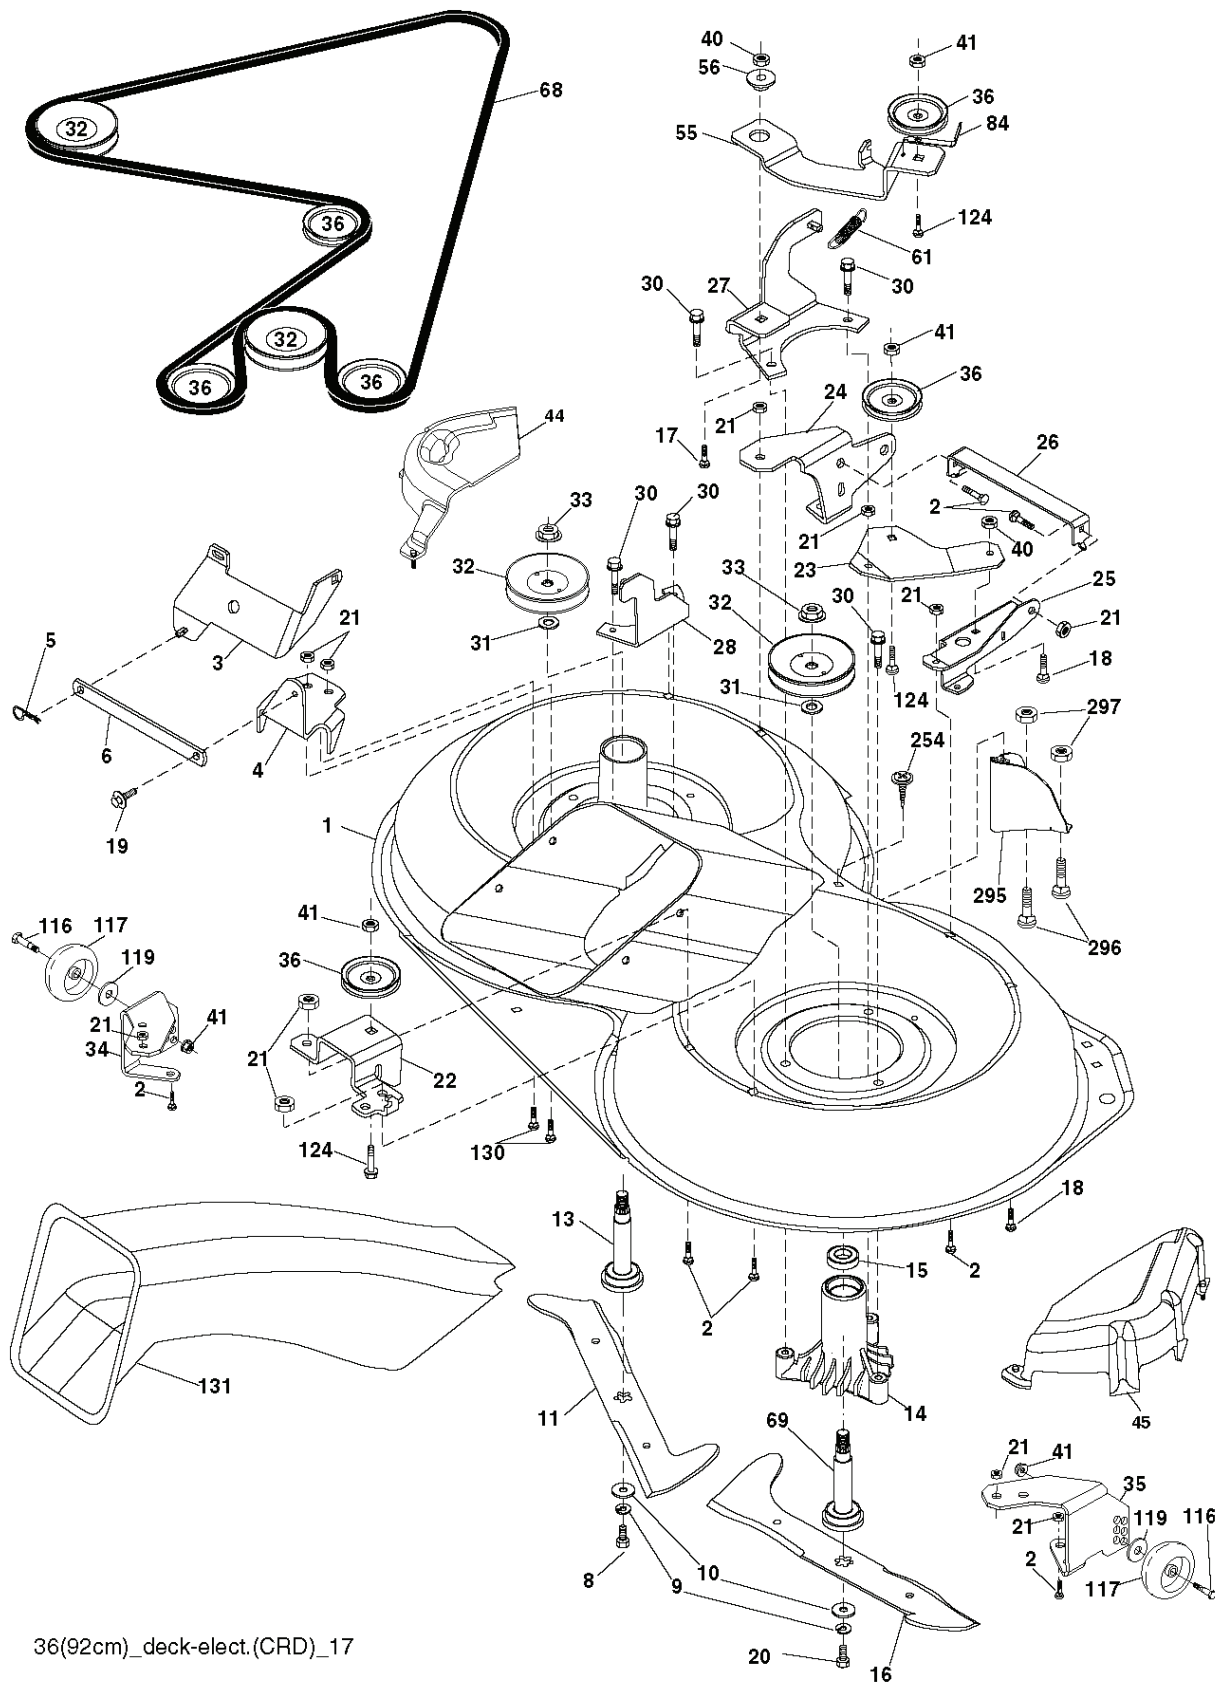

36(92cm)_deck-elect.(CRD)_17

REF.	PART NO.	DESCRIPTION	REMARK	QTY.	KIT
1	532400108	HOUSING		1	
2	872140506	BOLT		1	
3	532165569	BRACKET		1	
4	532165558	BRACKET		1	
5	532124670	RETAINER RING		1	
6	532165557	ROD		1	
8	532181712	BOLT		1	
9	810030600	WASHER		1	
10	532140296	WASHER		1	
11	532186385	BLADE		1	
13	532137645	SHAFT		1	
14	532128774	BEARING HOUSING		1	
15	532110485	BEARING		1	
16	532186386	BLADE		1	
17	872140610	BOLT		1	
18	872110606	BOLT		1	
19	532132827	SPEC. BOLT		1	
20	532181713	BOLT		1	
21	873680500	NUT		1	
22	532199590	BRACKET		1	
23	532165446	PLATE		1	
24	532165242	BRACKET		1	
25	532165244	BRACKET		1	
26	532400110	SUPPORT		1	
27	532165568	BRACKET		1	
28	532165567	BRACKET		1	
30	532173984	SCREW		1	
31	532187690	WASHER		1	
32	532153532	PULLEY		1	
33	532400234	NUT		1	
34	532400107	BRACKET		1	
35	532400106	BRACKET		1	
36	532146763	PULLEY		1	
40	873680600	NUT		1	
41	873900600	NUT		1	
44	532175538	COVER		1	
45	532175539	COVER		1	
46	532137729	SCREW		1	
55	532199498	ARM		1	
56	532165723	SPACER		1	
61	532199486	SPRING		1	
68	532402008	BELT		1	
69	532165482	SHAFT		1	
84	532156085	BELT GUIDE		1	
116	532193406	BOLT		1	
117	532174873	WHEEL		1	
119	819132012	WASHER		1	
124	872110612	BOLT		1	
130	872110506	BOLT		1	
131	532165661	PIPE		1	
254	817000616	SCREW		1	
295	532412171	PLATE		1	
296	872140406	BOLT		1	
297	873930400	NUT		1	
--	532181857	BEARING HOUSING	Mandrel Assembly (Includes housing, shaft assembly, and bearing only - pulley/nut/washer and blade bolt/washers not included)+E355	1	
--	532181858	BEARING HOUSING		1	
--	532413711	CUTTING DECK		1