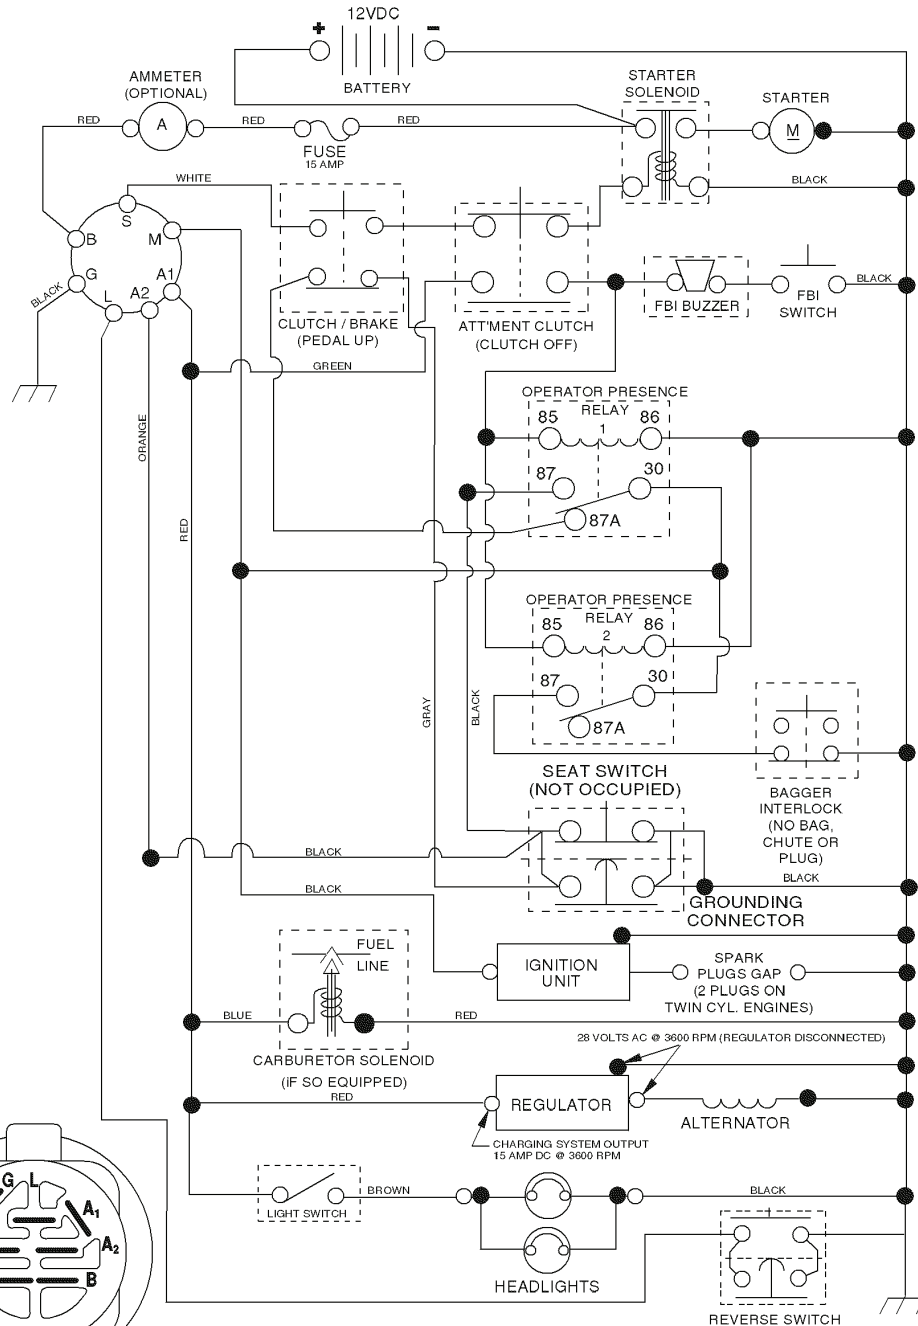

REPAIR PARTS

TRACTOR- -MODEL NO. CT151 (96061018000) PRODUCT NO. 960 61 01-80
BAGGER

REF.	PART NO.	DESCRIPTION	REMARK	QTY.	KIT
1	532165249	ROD		1	
3	532123976	LOCKNUT		1	
4	532169916	HANDLE		1	
5	874981024	SCREW		1	
6	874981032	SCREW		1	
7	873401000	NUT		1	
8	532181095	COVER		1	
9	872140418	BOLT		1	
10	532181282	TUBE		1	
11	532165719	ROD		1	
12	532188848	BRACKET		1	
14	874520636	BOLT		1	
16	873900600	NUT		1	
15	532124670	RETAINER RING		1	
17	872140506	BOLT		1	
19	873900500	NUT		1	
20	532188847	BRACKET		1	
21	532406180	COLLECTION BAG		1	
22	532165781	CLAMP		1	
24	532165783	FRAME		1	
25	532193705	PIPE		1	
28	532165787	HANDLE		1	
31	532169484	PIN		1	
32	532126875	RIVET		1	
33	532165571	PLUG		1	
34	532165570	HANDLE		1	
35	532165572	PIN RETAINING SCREW		1	
36	819132012	WASHER		1	
37	532175401	PLUG		1	
38	872010520	BOLT		1	
39	532180985	SEAL		1	
41	532169683	BRACKET		1	
43	532174083	PLUG		1	
44	532193312	PIN CLEVIS		1	
46	872110510	BOLT		1	
47	532193704	PIPE		1	
49	532193305	ROD		1	
50	873800500	LOCK NUT		1	
51	532199903	LATCH		1	
53	873510400	NUT		1	
54	872140406	BOLT		1	

REPAIR PARTS

TRACTOR - -MODEL NO. CT151 (96061018000) PRODUCT NO. 960 61 01-80
SCHEMATIC

IGNITION SWITCH

POSITION	CIRCUIT	"MAKE"
OFF	M+G+A1	
RUN/OVERRIDE	B+A1	
RUN	B+A1	L+A2
START	B + S + A1	

WIRING INSULATED CLIPS
NOTE: IF WIRING INSULATED CLIPS WERE REMOVED FOR SERVICING OF UNIT, THEY SHOULD BE REPLACED TO PROPERLY SECURE YOUR WIRING.