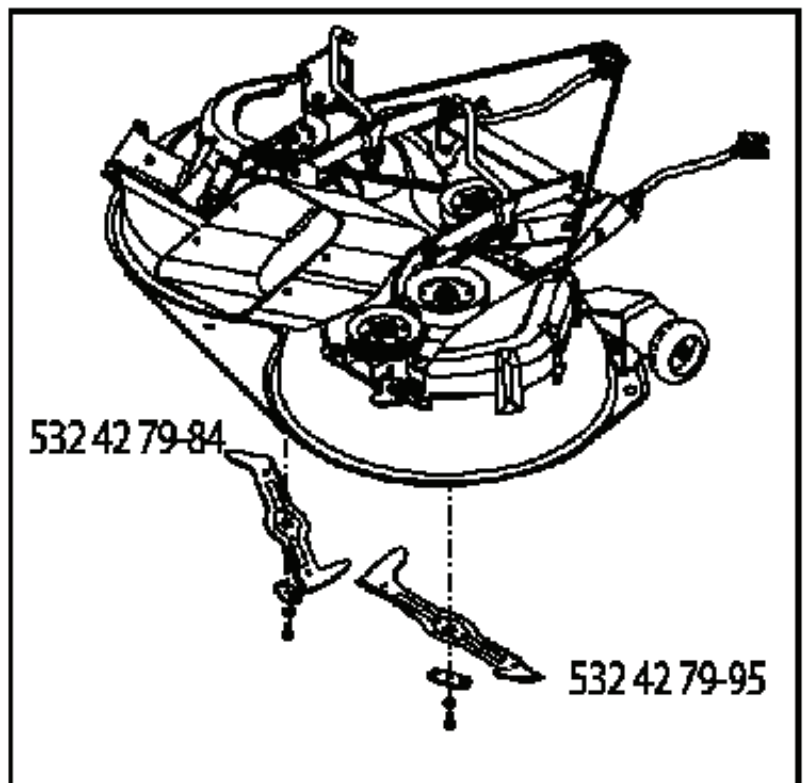

REPAIR PARTS

TRACTOR- -MODEL NO. CT151 (96061018000) PRODUCT NO. 960 61 01-80

WHEELS & TIRES

REF.	PART NO.	DESCRIPTION	REMARK	QTY.	KIT
1	532059192	CAP VALVE		1	
2	532065139	NIPPLE		1	
3	532106222	TIRE		1	
4	532059904	HOSE		1	
5	532138336	RIM		1	
6	532124957	FITTING		1	
7	532124959	BEARING		1	
8	532138337	RIM.SPROCKET		1	
9	532106268	TIRE		1	
10	532124926	HOSE		1	
11	532175039	HUB CAP		1	
-	532144334	SEALING FOAM		1	

REPAIR PARTS

TRACTOR- -MODEL NO. CT151 (96061018000) PRODUCT NO. 960 61 01-80
ENGINE

OPTIONAL EQUIPMENT
Spark Arrester

engine-kohler_42

REF.	PART NO.	DESCRIPTION	REMARK	QTY.	KIT
1	532183897	CONTROL		1	
2	532191611	SCREW		1	
4	532188655	MUFFLER		1	
8	532171877	BOLT		1	
13	532185909	GASKET		1	
14	532148456	TUBE		1	
23	532169837	HEAT SHIELD		1	
29	532137180	SPARK ARRESTER KIT		1	
31	532407545	FUEL TANK		1	
32	532197725	PLUG		1	
33	532123487	HOSE CLAMP		1	
37	532137040	HOSE		1	
38	532181654	PLUG		1	
44	817670412	SCREW		1	
45	817000612	SCREW		1	
46	819091416	WASHER		1	
72	532192334	SCREW		1	
81	873510400	NUT		1	
105	817120616	SCREW		1	
117	532188654	TUBE EXHAUST		1	

REPAIR PARTS

TRACTOR- -MODEL NO. CT151 (96061018000) PRODUCT NO. 960 61 01-80
ELECTRICAL

REF.	PART NO.	DESCRIPTION	REMARK	QTY.	KIT
1	532144927	BATTERY		1	
2	874760412	BOLT		1	
16	532176138	MICRO SWITCH		1	
21	532400252	HARNESS		1	
22	532004152	BULB		1	
24	532124780	CABLE		1	
25	532165987	CABLE		1	
26	532175158	FUSE		1	
27	873510400	NUT		1	
28	532127725	CABLE		1	
29	532192749	SWITCH.SEAT.DP W/RAMPS		1	
30	532193350	IGNITION MODULE		1	
33	532140401	KEY		1	
34	532110712	SWITCH		1	
40	532197434	CABLE ASSY		1	
41	871110408	BOLT		1	
42	532131563	COVER		1	
43	532192507	SOLENOID		1	
48	532140844	ADAPTER		1	
50	532174651	SWITCH		1	
52	532141940	WIRE		1	
58	532169419	BUZZER		1	
59	532180379	SWITCH FBI		1	
66	817490608	SCREW		1	
79	532175242	HOLDER		1	
81	532109748	RELAY		1	
92	532196615	CABLE ASSY		1	
93	532192540	SCREW		1	
94	532191834	MODULE.REVERSE.ROS		1	
101	532198317	CABLE		1	