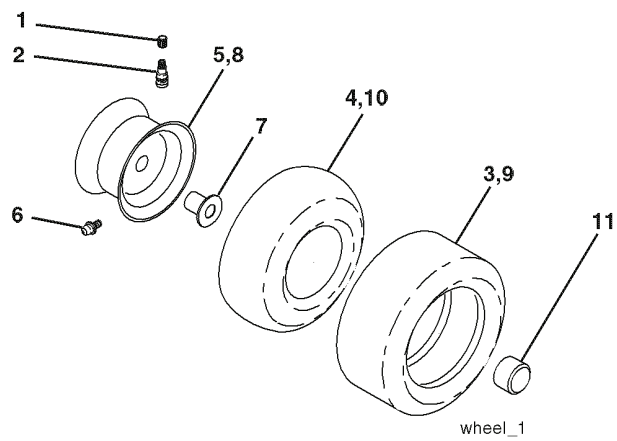

REPAIR PARTS

TRACTOR- -MODEL NO. CT151 (96061018000) PRODUCT NO. 960 61 01-80
DECALS

REF.	PART NO.	DESCRIPTION	REMARK	QTY.	KIT
1	532412241	DECAL		1	
2	532400389	LABEL		1	
4	532409724	DECAL		1	
5	532404484	LABEL		1	
6	532196841	DECAL		1	
7	532402832	LABEL		1	
8	532159737	DECAL		1	
10	532145005	DECAL		1	
11	532182166	DECAL		1	
12	532180432	DECAL		1	
14	532159736	DECAL		1	
15	532196842	DECAL		1	
17	532140837	DECAL		1	
21	532166286	DECAL		1	
-	532138311	DECAL		1	
-	532181916	PROTEGE*RPL.PAR 532179768418		1	
-	532181917	PROTEGE*RPL.PAR 532179769418		1	
-	532411943	OPERATOR'S MANUAL		1	
-	532411944	OPERATOR'S MANUAL		1	
-	532411945	OPERATOR'S MANUAL		1	
-	532411946	OPERATOR'S MANUAL		1	

REPAIR PARTS

TRACTOR- -MODEL NO. CT151 (96061018000) PRODUCT NO. 960 61 01-80

WHEELS & TIRES

REF.	PART NO.	DESCRIPTION	REMARK	QTY.	KIT
1	532059192	CAP VALVE		1	
2	532065139	NIPPLE		1	
3	532106222	TIRE		1	
4	532059904	HOSE		1	
5	532138336	RIM		1	
6	532124957	FITTING		1	
7	532124959	BEARING		1	
8	532138337	RIM.SPROCKET		1	
9	532106268	TIRE		1	
10	532124926	HOSE		1	
11	532175039	HUB CAP		1	
-	532144334	SEALING FOAM		1	