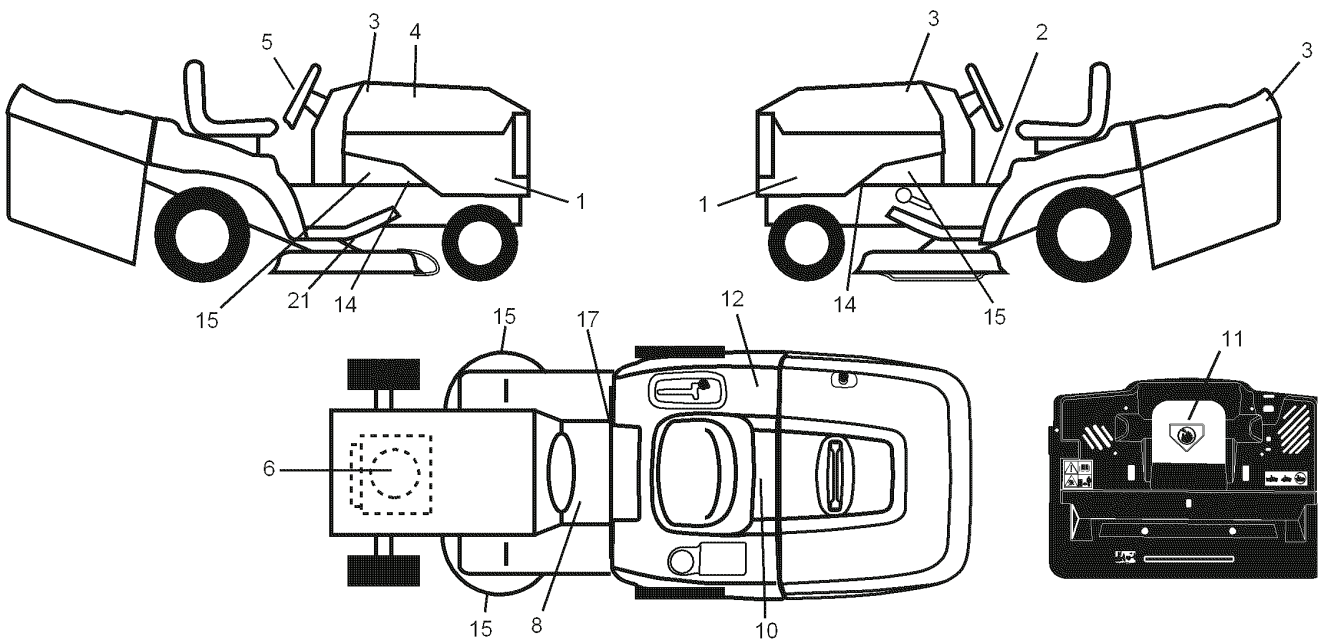

REPAIR PARTS

TRACTOR- -MODEL NO. CT151 (96061017900) PRODUCT NO. 960 61 01-79
STEERING ASSEMBLY

REF.	PART NO.	DESCRIPTION	REMARK	QTY.	KIT
1	532193651	STEERING WHEEL		1	
2	532184706	SHAFT		1	
3	532169840	SPINDLE		1	
4	532169839	SPINDLE		1	
5	532124931	WASHER		1	
6	532121748	WASHER		1	
8	812000029	RETAINER RING		1	
10	532175121	ROD		1	
11	810040600	WASHER		1	
13	532136518	PIPE		1	
15	532145212	NUT		1	
17	532190753	ROD		1	
29	817000612	SCREW		1	
32	532171888	ROD		1	
33	819111216	WASHER		1	
34	810040500	WASHER		1	
35	873540500	NUT		1	
36	532155099	BUSHING		1	
37	532152927	SCREW		1	
38	532193652	HUB		1	
39	819113812	WASHER		1	
40	873540600	NUT		1	
41	532186737	ADAPTER		1	
42	532411139	STEERING COLUMN TUBE		1	
43	532121749	WASHER		1	
44	532190752	SHAFT		1	
46	532121232	HUB CAP		1	
65	532160367	SPACER		1	
67	872110618	BOLT		1	
68	532169827	SHAFT		1	
71	532175146	STEERING GEAR		1	
82	532199978	SUPPORT ESSIEU AVANT		1	
87	532173966	WASHER		1	
88	532175118	BOLT		1	
91	532175553	SPRING		1	
95	532188967	WASHER		1	
97	874780564	BOLT		1	

REPAIR PARTS

TRACTOR- -MODEL NO. CT151 (96061018000) PRODUCT NO. 960 61 01-80
DECALS

REF.	PART NO.	DESCRIPTION	REMARK	QTY.	KIT
1	532412241	DECAL		1	
2	532400389	LABEL		1	
4	532409724	DECAL		1	
5	532404484	LABEL		1	
6	532196841	DECAL		1	
7	532402832	LABEL		1	
8	532159737	DECAL		1	
10	532145005	DECAL		1	
11	532182166	DECAL		1	
12	532180432	DECAL		1	
14	532159736	DECAL		1	
15	532196842	DECAL		1	
17	532140837	DECAL		1	
21	532166286	DECAL		1	
-	532138311	DECAL		1	
-	532181916	PROTEGE*RPL.PAR 532179768418		1	
-	532181917	PROTEGE*RPL.PAR 532179769418		1	
-	532411943	OPERATOR'S MANUAL		1	
-	532411944	OPERATOR'S MANUAL		1	
-	532411945	OPERATOR'S MANUAL		1	
-	532411946	OPERATOR'S MANUAL		1	