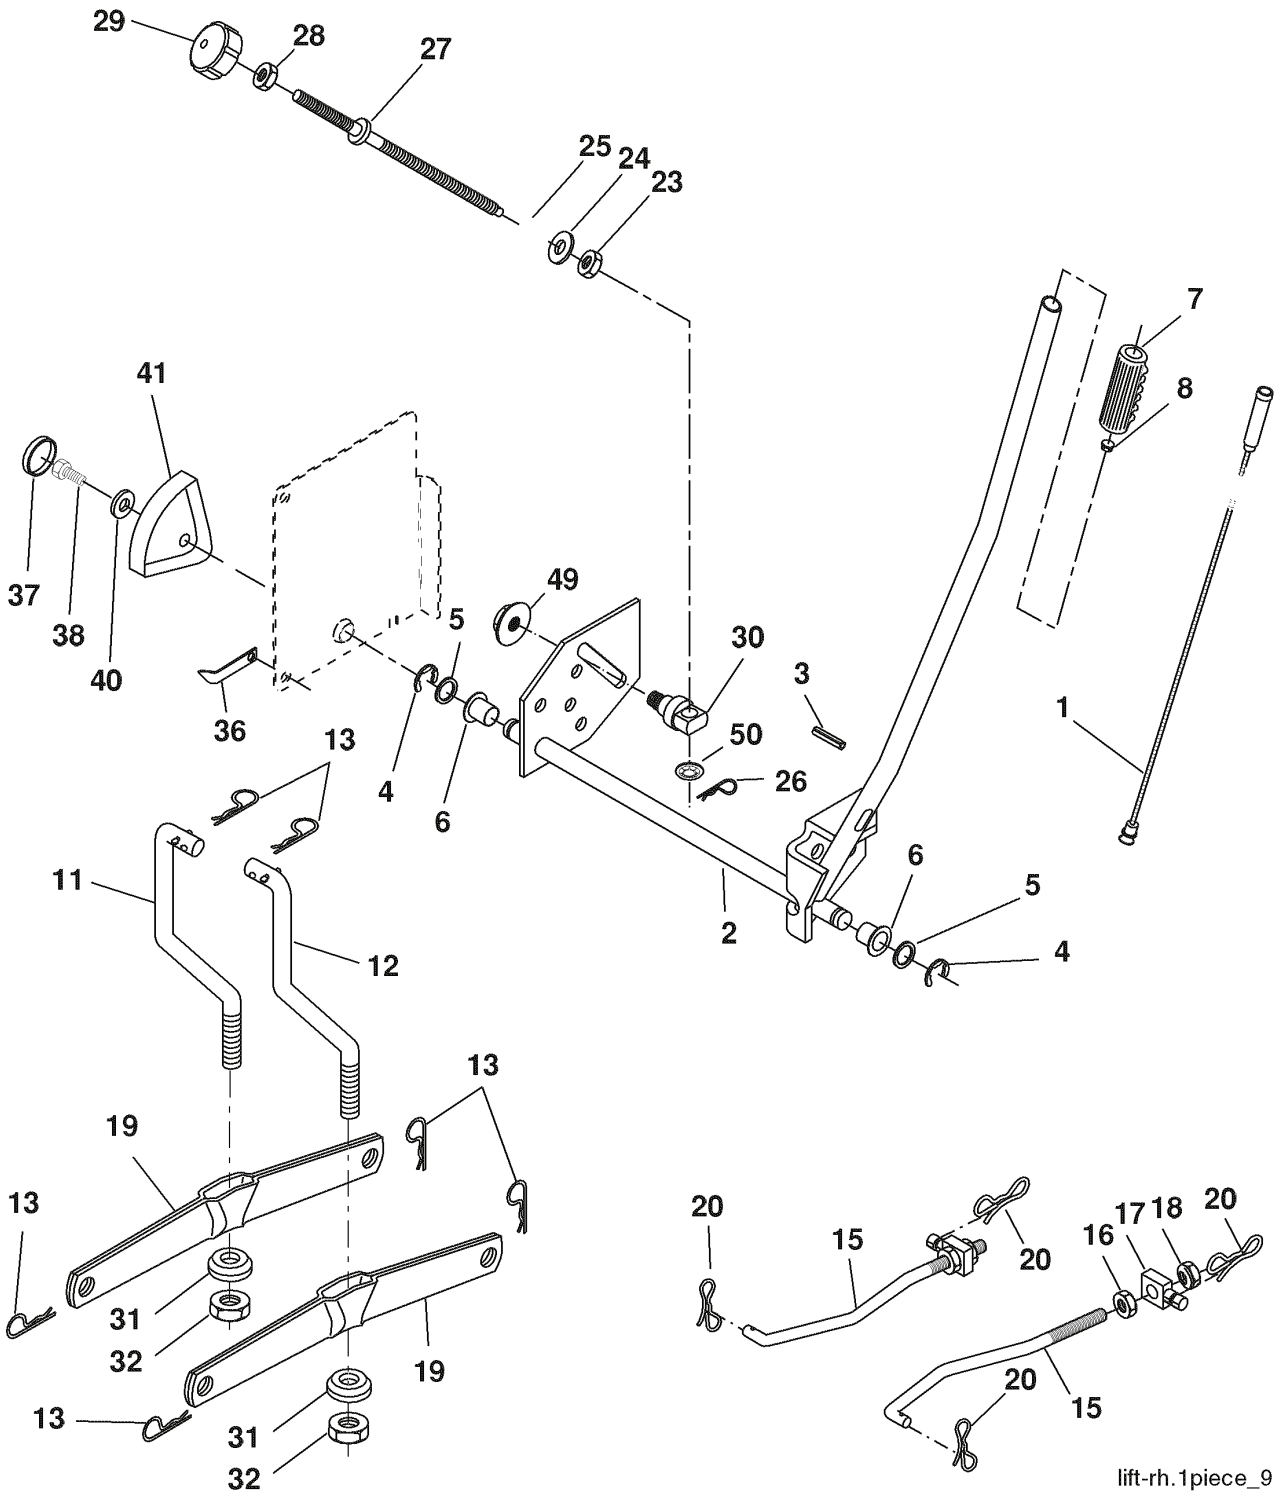

REPAIR PARTS

TRACTOR- -MODEL NO. CT151 (96061018000) PRODUCT NO. 960 61 01-80
MOWER LIFT

lift-rh.1piece_9

REF.	PART NO.	DESCRIPTION	REMARK	QTY.	KIT
1	532159460	WIRE		1	
2	532159471	LEVER		1	
3	532105767	PIN RETAINING SCREW		1	
4	812000002	RETAINER RING		1	
5	819211621	WASHER		1	
6	532120183	BEARING		1	
7	532125631	HANDLE		1	
8	532122365	PLUG		1	
11	532165829	ROD		1	
12	532165831	ROD		1	
13	532124670	RETAINER RING		1	
15	532173288	LINK		1	
16	873350800	NUT		1	
17	532175689	BRACKET		1	
18	873800800	NUT		1	
19	532139868	LEVER		1	
20	532194209	SPRING		1	
23	532110807	NUT		1	
24	819131016	WASHER		1	
25	532164024	SPRING		1	
26	532169484	PIN		1	
27	532164543	ROD		1	
28	873350600	NUT		1	
29	532138057	KNOB		1	
30	532150233	TRUNNION		1	
31	532169865	BEARING		1	
32	873540600	NUT		1	
36	532155097	INDICATOR		1	
37	532123935	PLUG		1	
38	817060516	SCREW		1	
40	819112410	WASHER		1	
41	532123934	INDICATOR		1	
49	532145212	NUT		1	
50	532110452	NUT		1