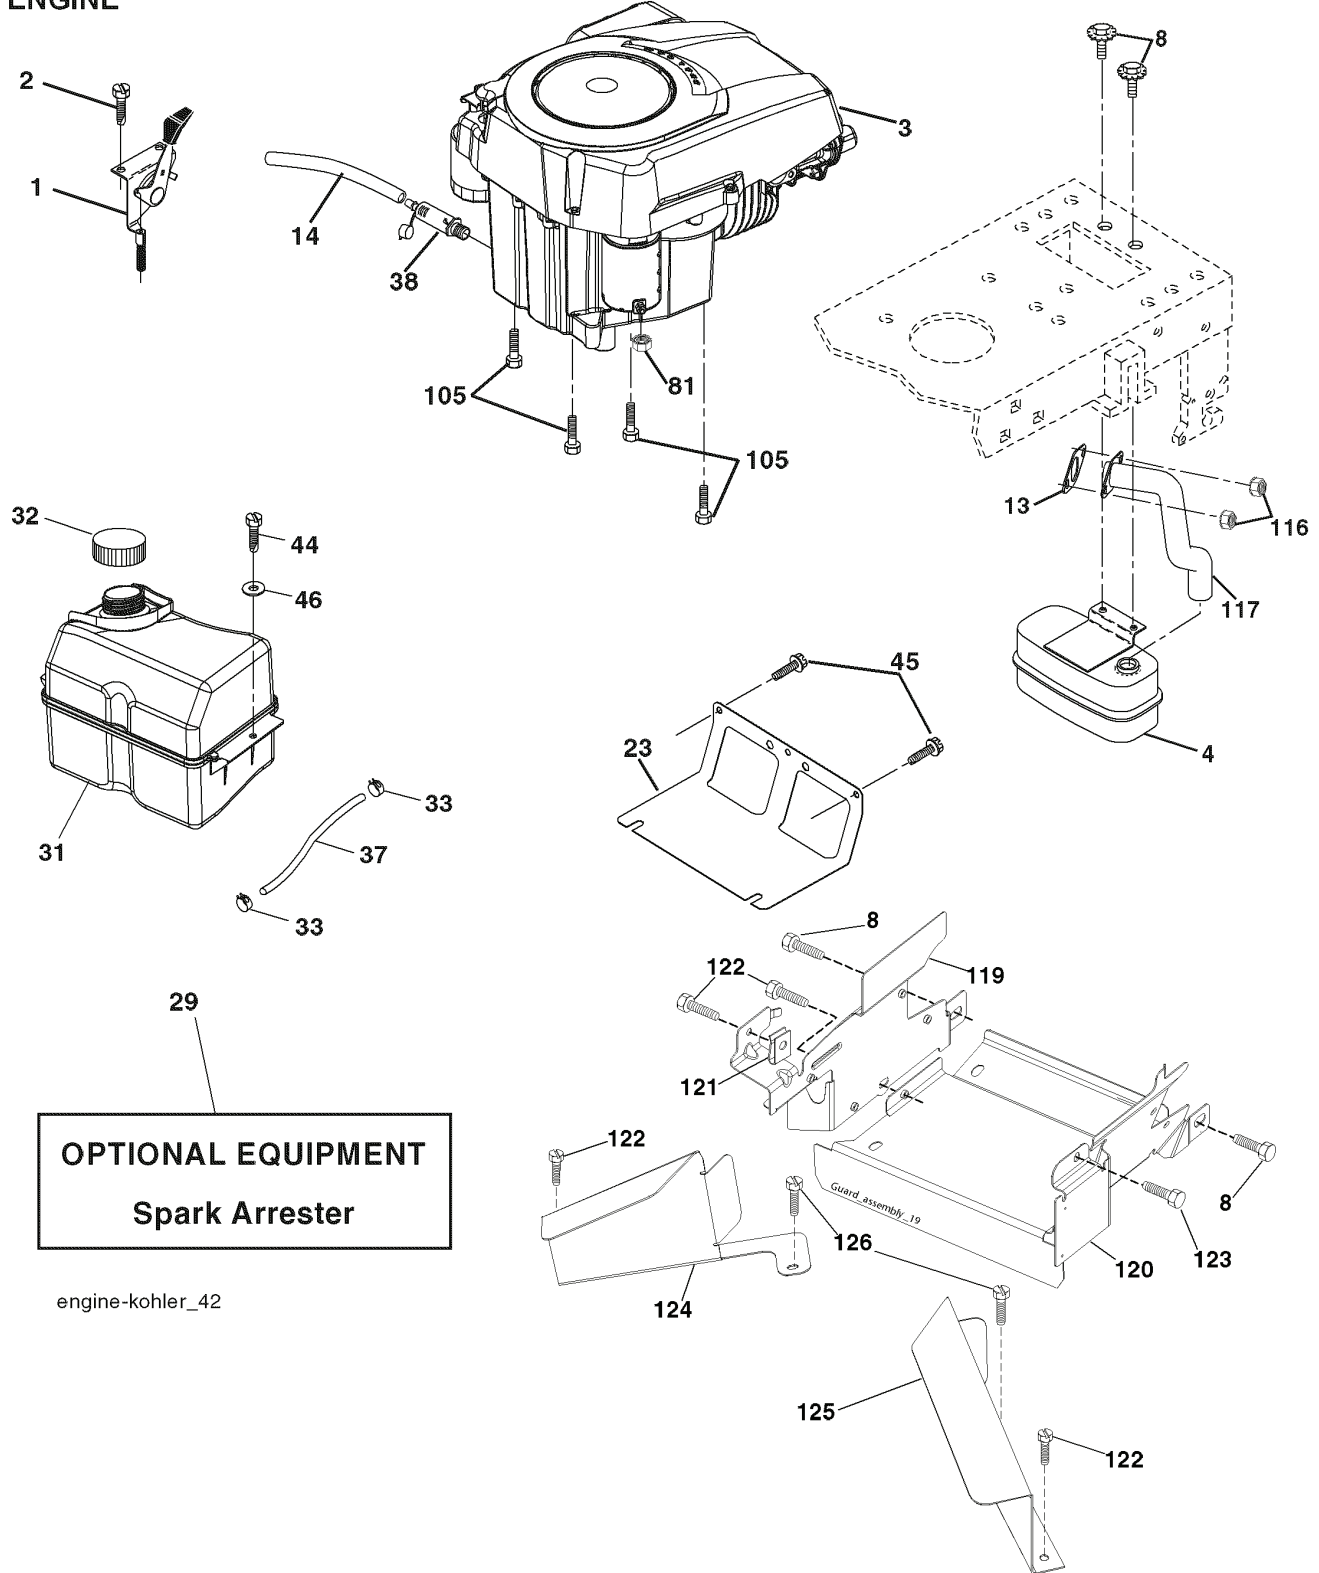

REPAIR PARTS

TRACTOR- -MODEL NO. CT151 (96061018000) PRODUCT NO. 960 61 01-80
ENGINE

OPTIONAL EQUIPMENT
Spark Arrester

engine-kohler_42

REF.	PART NO.	DESCRIPTION	REMARK	QTY.	KIT
1	532183897	CONTROL		1	
2	532191611	SCREW		1	
4	532188655	MUFFLER		1	
8	532171877	BOLT		1	
13	532185909	GASKET		1	
14	532148456	TUBE		1	
23	532169837	HEAT SHIELD		1	
29	532137180	SPARK ARRESTER KIT		1	
31	532407545	FUEL TANK		1	
32	532197725	PLUG		1	
33	532123487	HOSE CLAMP		1	
37	532137040	HOSE		1	
38	532181654	PLUG		1	
44	817670412	SCREW		1	
45	817000612	SCREW		1	
46	819091416	WASHER		1	
72	532192334	SCREW		1	
81	873510400	NUT		1	
105	817120616	SCREW		1	
117	532188654	TUBE EXHAUST		1