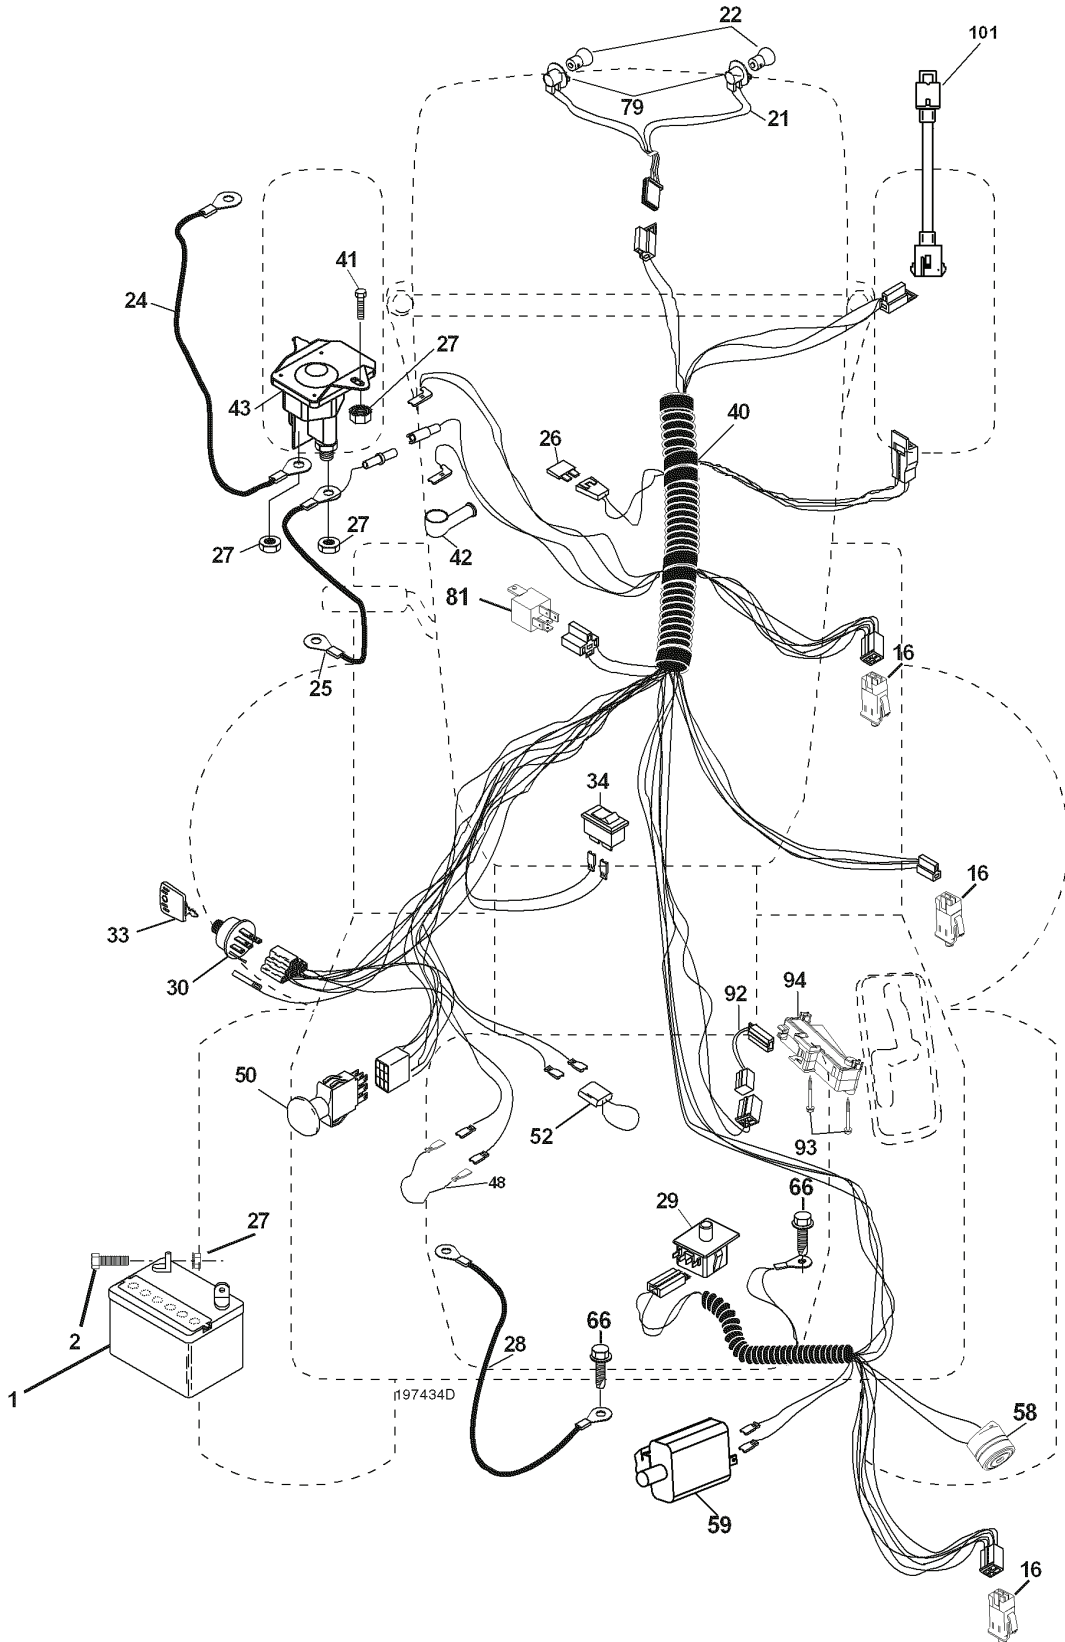

REPAIR PARTS

TRACTOR- -MODEL NO. CT151 (96061018000) PRODUCT NO. 960 61 01-80

WHEELS & TIRES

REF.	PART NO.	DESCRIPTION	REMARK	QTY.	KIT
1	532059192	CAP VALVE		1	
2	532065139	NIPPLE		1	
3	532106222	TIRE		1	
4	532059904	HOSE		1	
5	532138336	RIM		1	
6	532124957	FITTING		1	
7	532124959	BEARING		1	
8	532138337	RIM.SPROCKET		1	
9	532106268	TIRE		1	
10	532124926	HOSE		1	
11	532175039	HUB CAP		1	
-	532144334	SEALING FOAM		1	

REPAIR PARTS

TRACTOR- -MODEL NO. CT151 (96061018000) PRODUCT NO. 960 61 01-80
ENGINE

OPTIONAL EQUIPMENT
Spark Arrester

engine-kohler_42

REF.	PART NO.	DESCRIPTION	REMARK	QTY.	KIT
1	532183897	CONTROL		1	
2	532191611	SCREW		1	
4	532188655	MUFFLER		1	
8	532171877	BOLT		1	
13	532185909	GASKET		1	
14	532148456	TUBE		1	
23	532169837	HEAT SHIELD		1	
29	532137180	SPARK ARRESTER KIT		1	
31	532407545	FUEL TANK		1	
32	532197725	PLUG		1	
33	532123487	HOSE CLAMP		1	
37	532137040	HOSE		1	
38	532181654	PLUG		1	
44	817670412	SCREW		1	
45	817000612	SCREW		1	
46	819091416	WASHER		1	
72	532192334	SCREW		1	
81	873510400	NUT		1	
105	817120616	SCREW		1	
117	532188654	TUBE EXHAUST		1	

REPAIR PARTS

TRACTOR- -MODEL NO. CT151 (96061018000) PRODUCT NO. 960 61 01-80
ELECTRICAL

REF.	PART NO.	DESCRIPTION	REMARK	QTY.	KIT
1	532144927	BATTERY		1	
2	874760412	BOLT		1	
16	532176138	MICRO SWITCH		1	
21	532400252	HARNESS		1	
22	532004152	BULB		1	
24	532124780	CABLE		1	
25	532165987	CABLE		1	
26	532175158	FUSE		1	
27	873510400	NUT		1	
28	532127725	CABLE		1	
29	532192749	SWITCH.SEAT.DP W/RAMPS		1	
30	532193350	IGNITION MODULE		1	
33	532140401	KEY		1	
34	532110712	SWITCH		1	
40	532197434	CABLE ASSY		1	
41	871110408	BOLT		1	
42	532131563	COVER		1	
43	532192507	SOLENOID		1	
48	532140844	ADAPTER		1	
50	532174651	SWITCH		1	
52	532141940	WIRE		1	
58	532169419	BUZZER		1	
59	532180379	SWITCH FBI		1	
66	817490608	SCREW		1	
79	532175242	HOLDER		1	
81	532109748	RELAY		1	
92	532196615	CABLE ASSY		1	
93	532192540	SCREW		1	
94	532191834	MODULE.REVERSE.ROS		1	
101	532198317	CABLE		1	