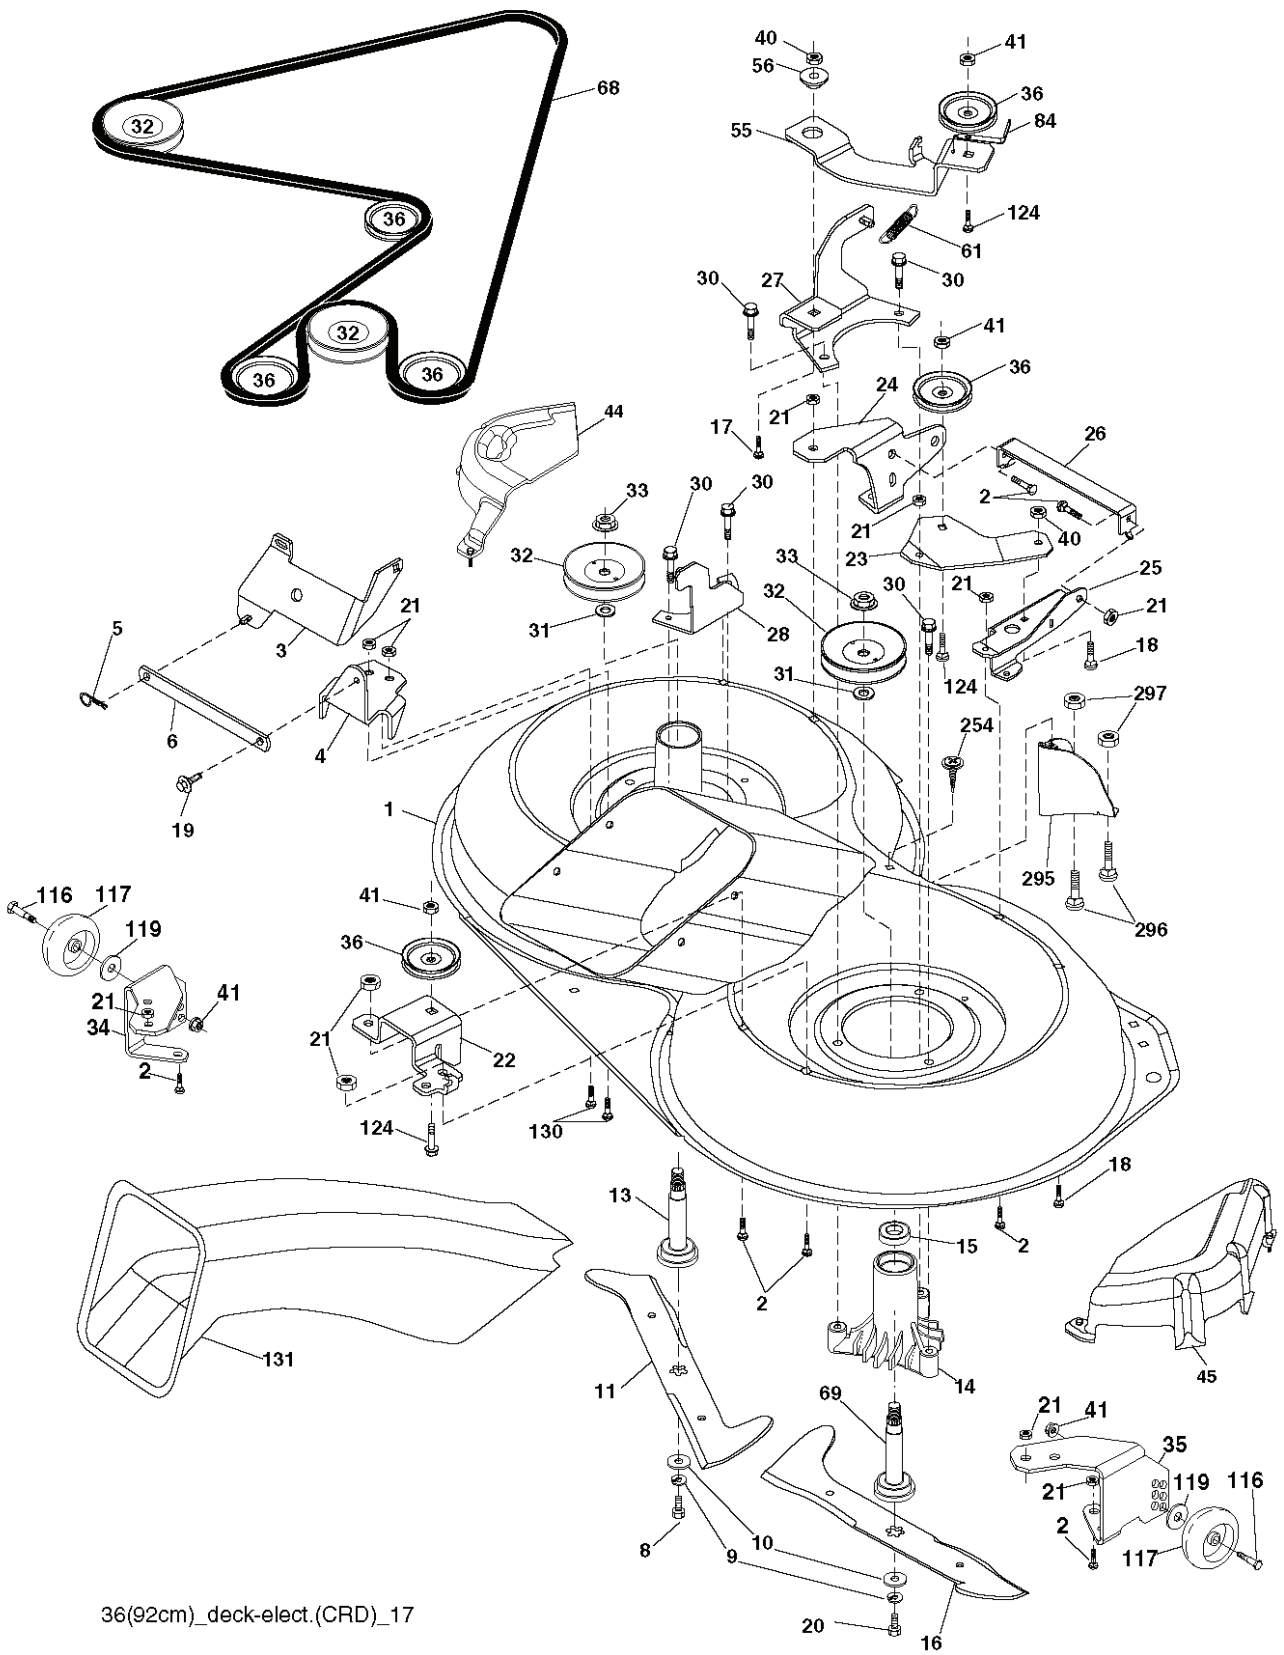

REF.	PART NO.	DESCRIPTION	REMARK	QTY.	KIT
1	532412165	CABLE		1	
2	532416358	SCREW		1	
3				1	
4	532149723	MUFFLER		1	
5	532181444	TUBE		1	
6	532181442	TUBE		1	
8	532171877	BOLT		1	
10	532146629	HEAT SHIELD		1	
13	532178084	GASKET, ENGINE		1	
14	532148456	TUBE		1	
23	532169837	HEAT SHIELD		1	
25	532191596	COMMA*RPLPAR 532187767428		1	
29	532137180	SPARK ARRESTER KIT		1	
31	532407545	FUEL TANK		1	
32	532197725	PLUG		1	
33	532123487	HOSE CLAMP		1	
37	532137040	HOSE		1	
44	817670412	SCREW		1	
45	817000612	SCREW		1	
46	819091416	WASHER		1	
81	873510400	NUT		1	
105	817120616	SCREW		1	
116	532184362	NUT		1	

36(92cm)_deck-elect.(CRD)_17