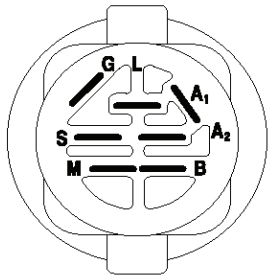

IGNITION SWITCH

POSITION	CIRCUIT	"MAKE"
OFF	M+G+A1	
RUN/OVERRIDE	B+A1	
RUN	B+A1	L+A2
START	B + S + A1	

WIRING INSULATED CLIPS
NOTE: IF WIRING INSULATED CLIPS WERE REMOVED FOR SERVICING OF UNIT, THEY SHOULD BE RE-INSTALLED TO PROPERLY SECURE YOUR WIRING.

03048

PTO SWITCH

POSITION	CIRCUIT
OFF	C + G, B + H
ON	C + F, B + E, A + D

NON-REMOVABLE CONNECTIONS

REMOVABLE CONNECTIONS