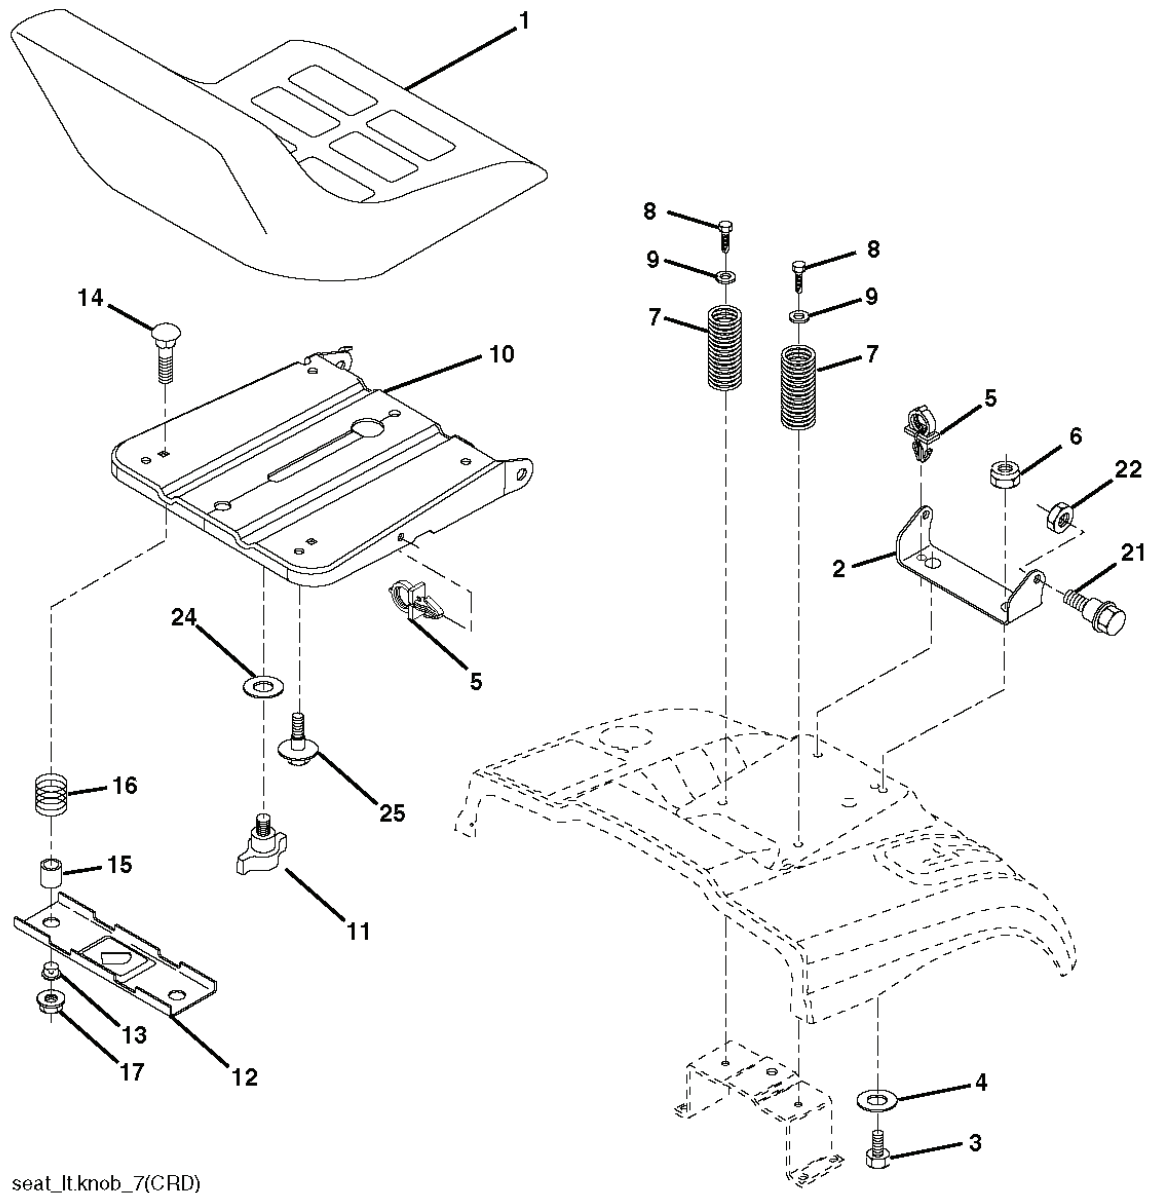

IGNITION SWITCH

POSITION	CIRCUIT	"MAKE"
OFF	M+G+A1	
RUN/OVERRIDE	B+A1	
RUN	B+A1	L+A2
START	B + S + A1	

WIRING INSULATED CLIPS  
NOTE: IF WIRING INSULATED CLIPS WERE REMOVED FOR SERVICING OF UNIT, THEY SHOULD BE RE-INSTALLED TO PROPERLY SECURE YOUR WIRING.

03048

PTO SWITCH

POSITION	CIRCUIT
OFF	C + G, B + H
ON	C + F, B + E, A + D

RELAY

NON-REMOVABLE CONNECTIONS

REMOVABLE CONNECTIONS

seat\_it.knob\_7(CRD)

---

REF.	PART NO.	DESCRIPTION	REMARK	QTY.	KIT
1	532188715	SIEGE CONDUCTEUR		1	
2	532140551	BRACKET		1	
3	871110616	SCREW		1	
4	819131610	WASHER		1	
5	532145006	CLIP		1	
6	873800600	NUT		1	
7	532124181	SPRING		1	
8	817000616	SCREW		1	
9	819131614	WASHER		1	
10	532195530	BERCEAU DE SIEGE CONDUCTEUR		1	
11	532166369	WING NUT		1	
12	532174648	BRACKET		1	
13	532121248	BUSHING		1	
14	872050412	BOLT		1	
15	532121249	SPACER		1	
16	532123740	SPRING		1	
17	532123976	LOCKNUT		1	
21	532171852	BOLT		1	
22	873800500	LOCK NUT		1	
24	819171912	WASHER		1	
25	532127018	BOLT		1	