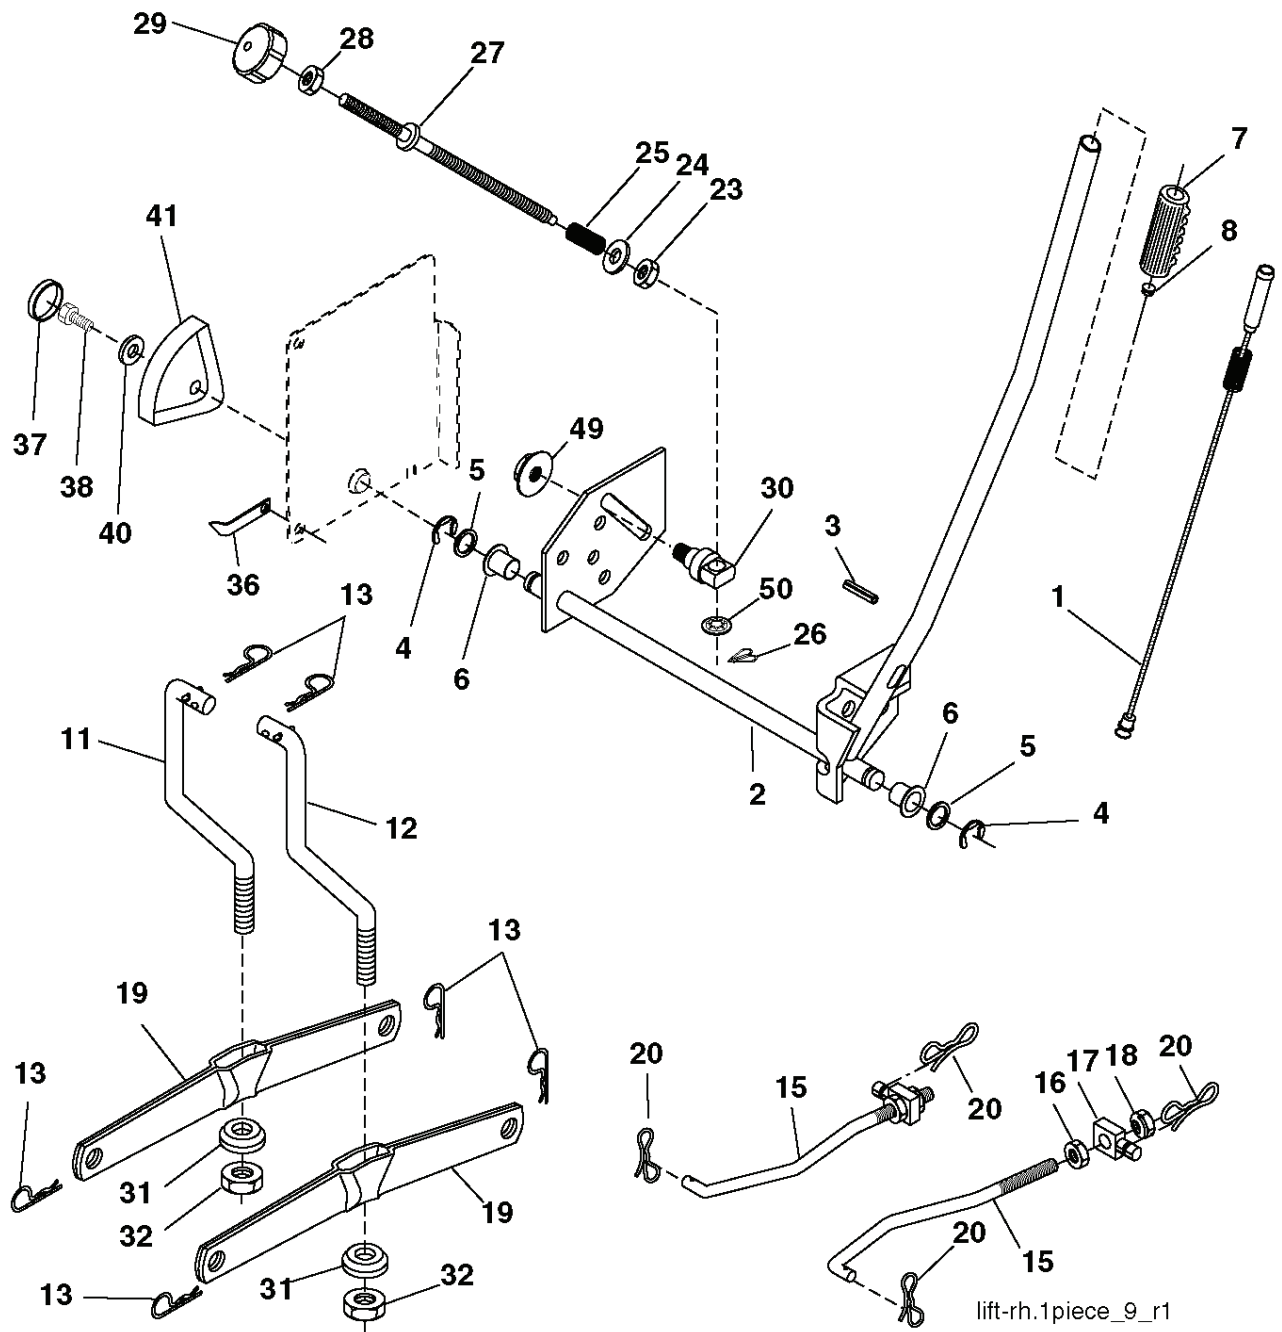

REF.	PART NO.	DESCRIPTION	REMARK	QTY.	KIT
1	532400108	HOUSING		1	
2	872140506	BOLT		1	
3	532165569	BRACKET		1	
4	532165558	BRACKET		1	
5	532124670	RETAINER RING		1	
6	532165557	ROD		1	
8	532181712	BOLT		1	
9	810030600	WASHER		1	
10	532140296	WASHER		1	
11	532186385	BLADE		1	
13	532137645	SHAFT		1	
14	532128774	BEARING HOUSING		1	
15	532110485	BEARING		1	
16	532186386	BLADE		1	
17	872140610	BOLT		1	
18	872110606	BOLT		1	
19	532132827	SPEC. BOLT		1	
20	532181713	BOLT		1	
21	873680500	NUT		1	
22	532199590	BRACKET		1	
23	532165446	PLATE		1	
24	532165242	BRACKET		1	
25	532165244	BRACKET		1	
26	532400110	SUPPORT		1	
27	532165568	BRACKET		1	
28	532165567	BRACKET		1	
30	532173984	SCREW		1	
31	532187690	WASHER		1	
32	532153532	PULLEY		1	
33	532400234	NUT		1	
34	532400107	BRACKET		1	
35	532400106	BRACKET		1	
36	532146763	PULLEY		1	
40	873680600	NUT		1	
41	873900600	NUT		1	
44	532175538	COVER		1	
45	532175539	COVER		1	
46	532137729	SCREW		1	
55	532199498	ARM		1	
56	532165723	SPACER		1	
61	532199486	SPRING		1	
68	532402008	BELT		1	
69	532165482	SHAFT		1	
84	532156085	BELT GUIDE		1	
116	532193406	BOLT		1	
117	532174873	WHEEL		1	
119	819132012	WASHER		1	
124	872110612	BOLT		1	
130	872110506	BOLT		1	
131	532165661	PIPE		1	
254	817000616	SCREW		1	
295	532412171	PLATE		1	
296	872140406	BOLT		1	
297	873930400	NUT		1	
--	532181857	BEARING HOUSING	Mandrel Assembly (Includes housing, shaft assembly, and bearing only - pulley/nut/washer and blade bolt/washers not included).	1	
--	532181858	BEARING HOUSING		1	
--	532413711	CUTTING DECK	Replacement Mower. Complete (Std. Deck - Order separately gauge wheel components key nos. 116 - 119).	1	

lift-rh.1piece_9_r1