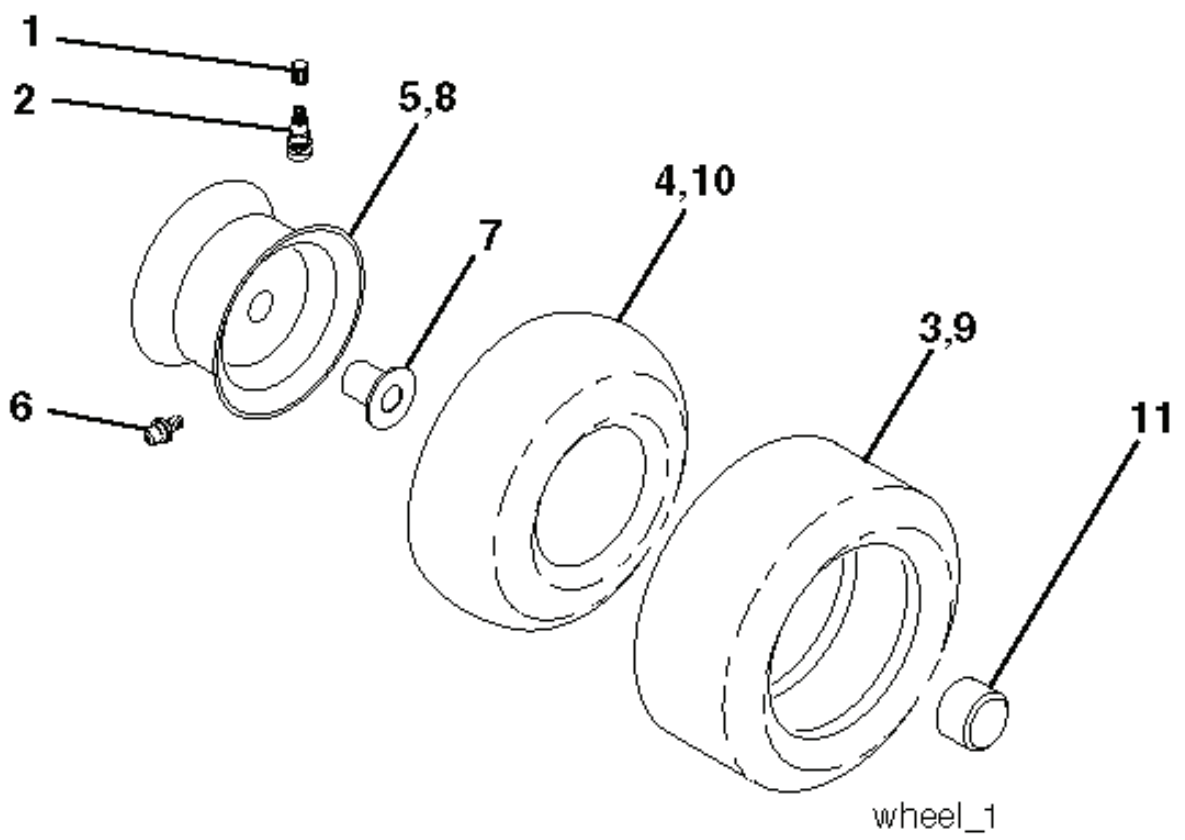

REF.	PART NO.	DESCRIPTION	REMARK	QTY.	KIT
1	532059192	CAP VALVE		1	
2	532065139	NIPPLE		1	
3	532106222	TIRE		1	
4	532059904	HOSE		1	
5	532138336	RIM		1	
6	532124957	FITTING		1	
7	532124959	BEARING		1	
8	532138337	RIM SPROCKET		1	
9	532122082	TIRE		1	
10	532124926	HOSE		1	
11	532175039	HUB CAP		1	
--	532144334	SEALING FOAM		1