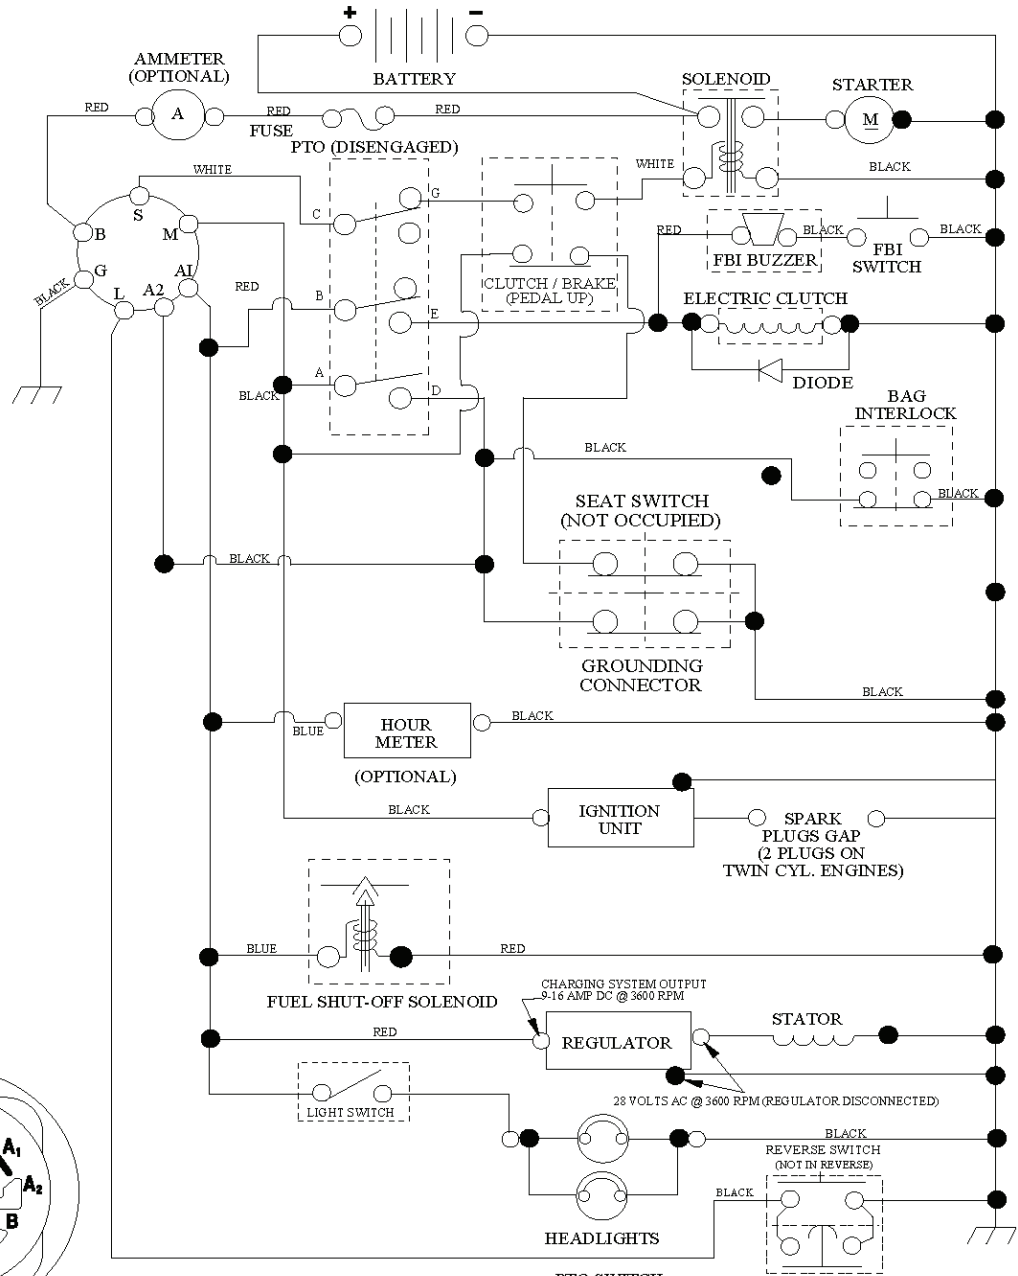

IGNITION SWITCH

POSITION	CIRCUIT	"MAKE"
OFF	M+G+A1	
RUN/OVERRIDE	B+A1	
RUN	B+A1	L+A2
START	B + S + A1	

WIRING INSULATED CLIPS
NOTE: IF WIRING INSULATED CLIPS WERE REMOVED FOR SERVICING OF UNIT, THEY SHOULD BE RE-INSTALLED TO PROPERLY SECURE YOUR WIRING.

03048

PTO SWITCH

POSITION	CIRCUIT
OFF	C + G, B + H
ON	C + F, B + E, A + D

NON-REMOVABLE CONNECTIONS

REMOVABLE CONNECTIONS