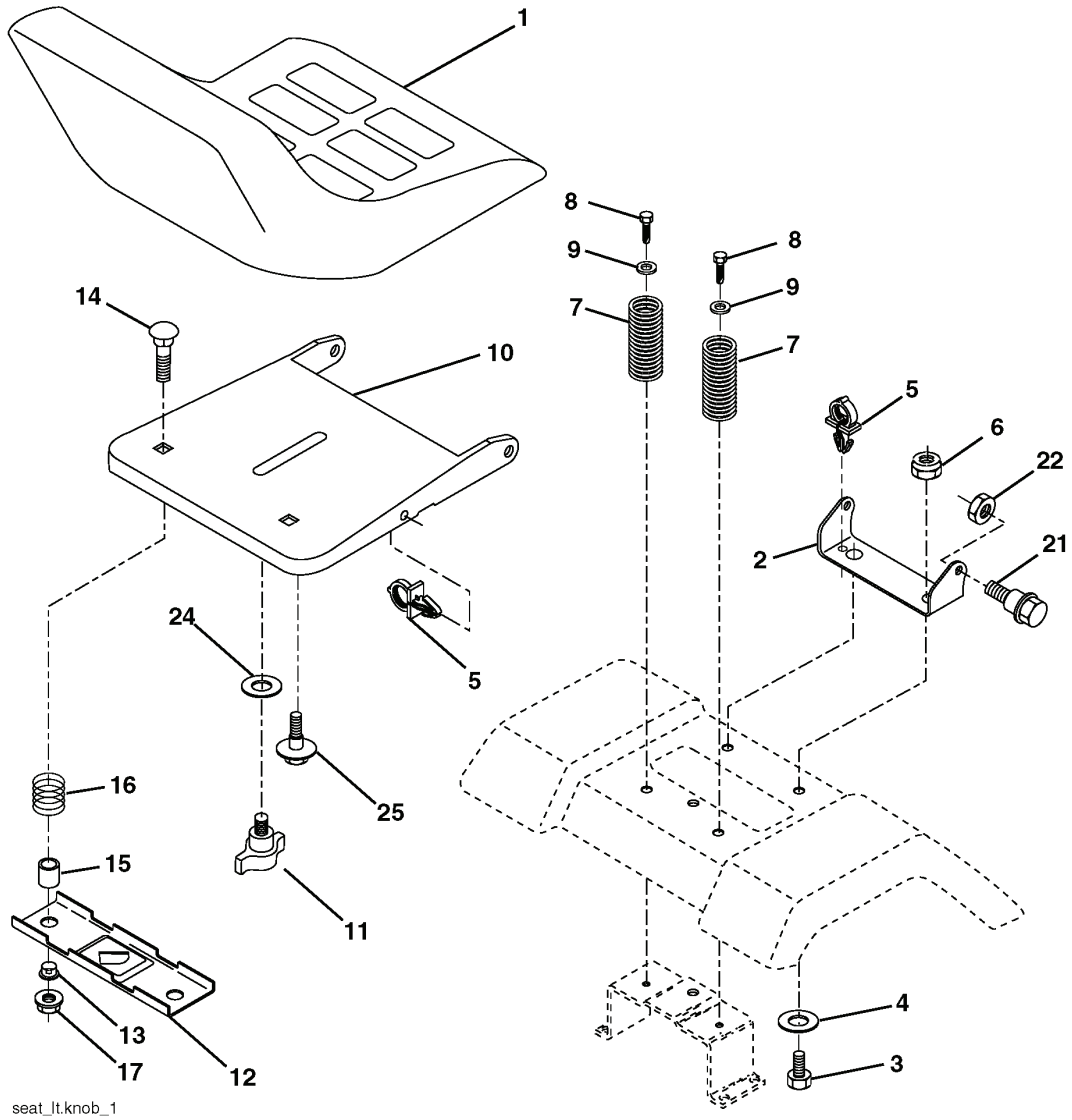

# REPAIR PARTS

TRACTOR - MODEL NO. LTH151 (HELTH151C), PRODUCT NO. 954 17 02-02  
STEERING ASSEMBLY

REF.	PART NO.	DESCRIPTION	REMARK	QTY.	KIT
1	532166627	STEERING WHEEL		1	
2	532175131	AXLE		1	
3	532169840	SPINDLE		1	
4	532169839	SPINDLE		1	
5	532124931	WASHER		1	
6	532121748	WASHER		1	
7	819272016	WASHER		1	
8	812000029	RETAINER RING		1	
9	532124937	BEARING COL. STRG.		1	
10	532175121	ROD		1	
11	810040600	WASHER		1	
12	873940800	NUT		1	
13	532136518	PIPE		1	
15	532145212	NUT		1	
17	532180641	SHAFT		1	
29	817000612	SCREW		1	
32	532171888	ROD		1	
33	819111216	WASHER		1	
34	810040500	WASHER		1	
35	873540500	NUT		1	
36	532155099	BUSHING		1	
37	532152927	SCREW		1	
38	532166626	INSERT		1	
39	819182411	WASHER		1	
40	873540600	NUT		1	
41	532159945	ADAPTER		1	
42	532169634	SLEEVE		1	
43	532121749	WASHER		1	
44	532180640	SHAFT		1	
46	532121232	HUB CAP		1	
47	532183226	FITTING		1	
51	873540400	NUT		1	
54	871130420	BOLT		1	
65	532160367	SPACER		1	
67	872110618	BOLT		1	
68	532169827	SHAFT		1	
71	532175146	STEERING GEAR		1	
82	532169835	BRACKET		1	
88	532175118	BOLT		1	
91	532175553	SPRING		1	
95	532188967	WASHER		1	

# REPAIR PARTS

TRACTOR - MODEL NO. LTH151 (HELTH151C), PRODUCT NO. 954 17 02-02  
SEAT ASSEMBLY

---

REF.	PART NO.	DESCRIPTION	REMARK	QTY.	KIT
1	532184992	SEAT		1	
2	532140551	BRACKET		1	
3	871110616	SCREW		1	
4	819131610	WASHER		1	
5	532145006	CLIP		1	
6	873800600	NUT		1	
7	532124181	SPRING		1	
8	817000616	SCREW		1	
9	819131614	WASHER		1	
10	532182493	BRACKET		1	
11	532166369	WING NUT		1	
12	532121246	BRACKET		1	
13	532121248	BUSHING		1	
14	872050412	BOLT		1	
15	532134300	SPACER		1	
16	532121250	SPRING		1	
17	532123976	LOCKNUT		1	
21	532171852	BOLT		1	
22	873800500	LOCK NUT		1	
24	819171912	WASHER		1	
25	532127018	BOLT		1	