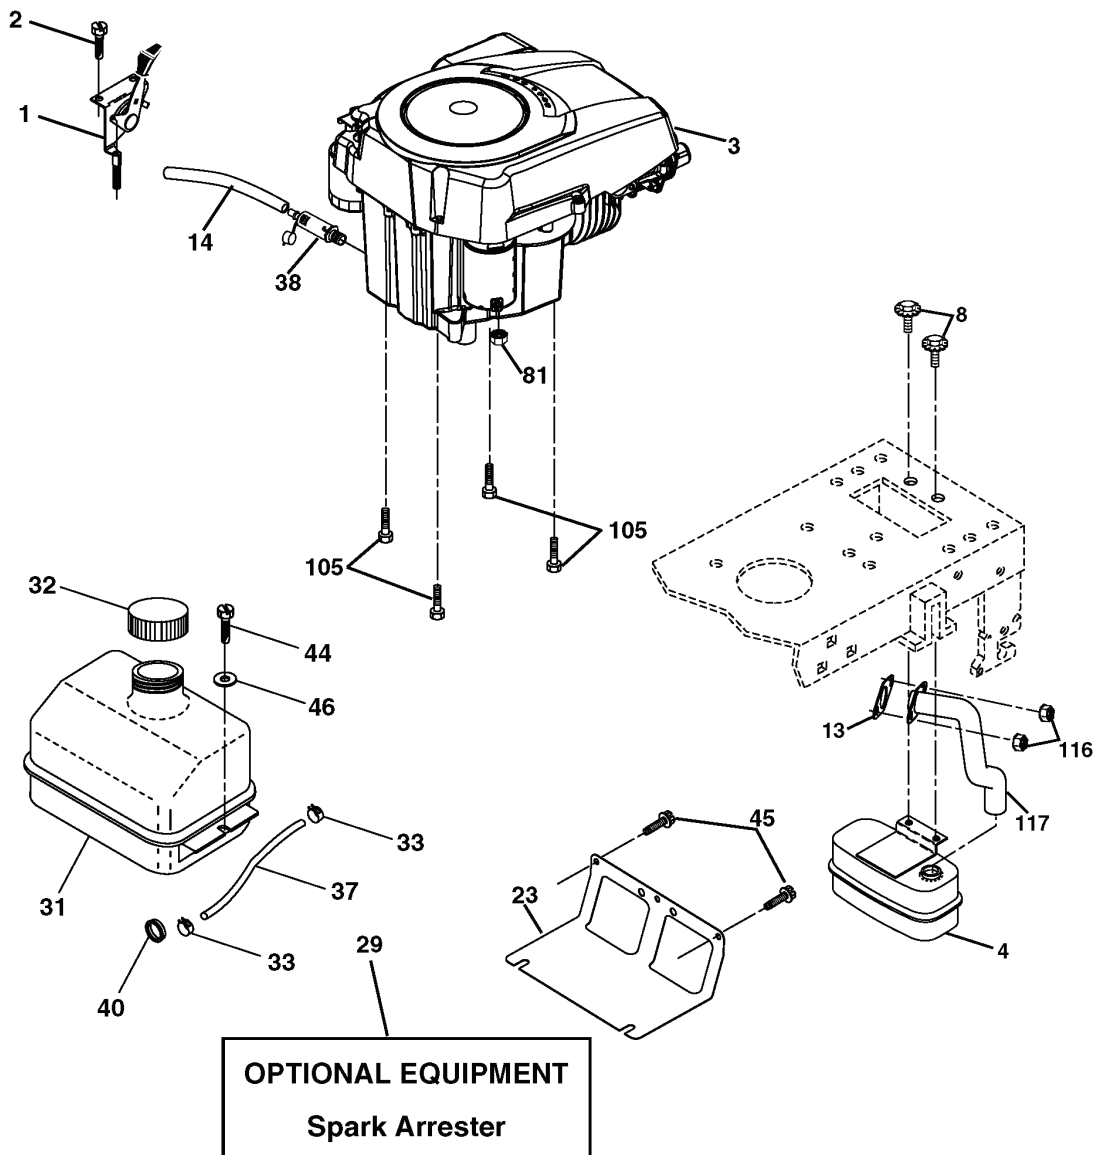

REPAIR PARTS

TRACTOR - MODEL NO. LTH151 (HELTH151C), PRODUCT NO. 954 17 02-02
ENGINE

REF.	PART NO.	DESCRIPTION	REMARK	QTY.	KIT
1	532170805	CONTROL THROT /CH FLAG		1	
2	817720408	SCREW		1	
4	532188655	MUFFLER		1	
8	532171877	BOLT		1	
13	532185909	GASKET		1	
14	532148456	TUBE		1	
23	532169837	HEAT SHIELD		1	
29	532137180	SPARK ARRESTER KIT		1	
31	532184900	FUEL TANK ASSY		1	
32	532140527	FUEL CAP		1	
33	532123487	HOSE CLAMP		1	
37	532137040	HOSE		1	
38	532181654	PLUG		1	
40	532124028	BUSHING		1	
44	817670412	SCREW		1	
45	817000612	SCREW		1	
46	819091416	WASHER		1	
81	873510400	NUT		1	
105	817120616	SCREW		1	
116	532184362	NUT		1	
117	532188654	TUBE EXHAUST		1