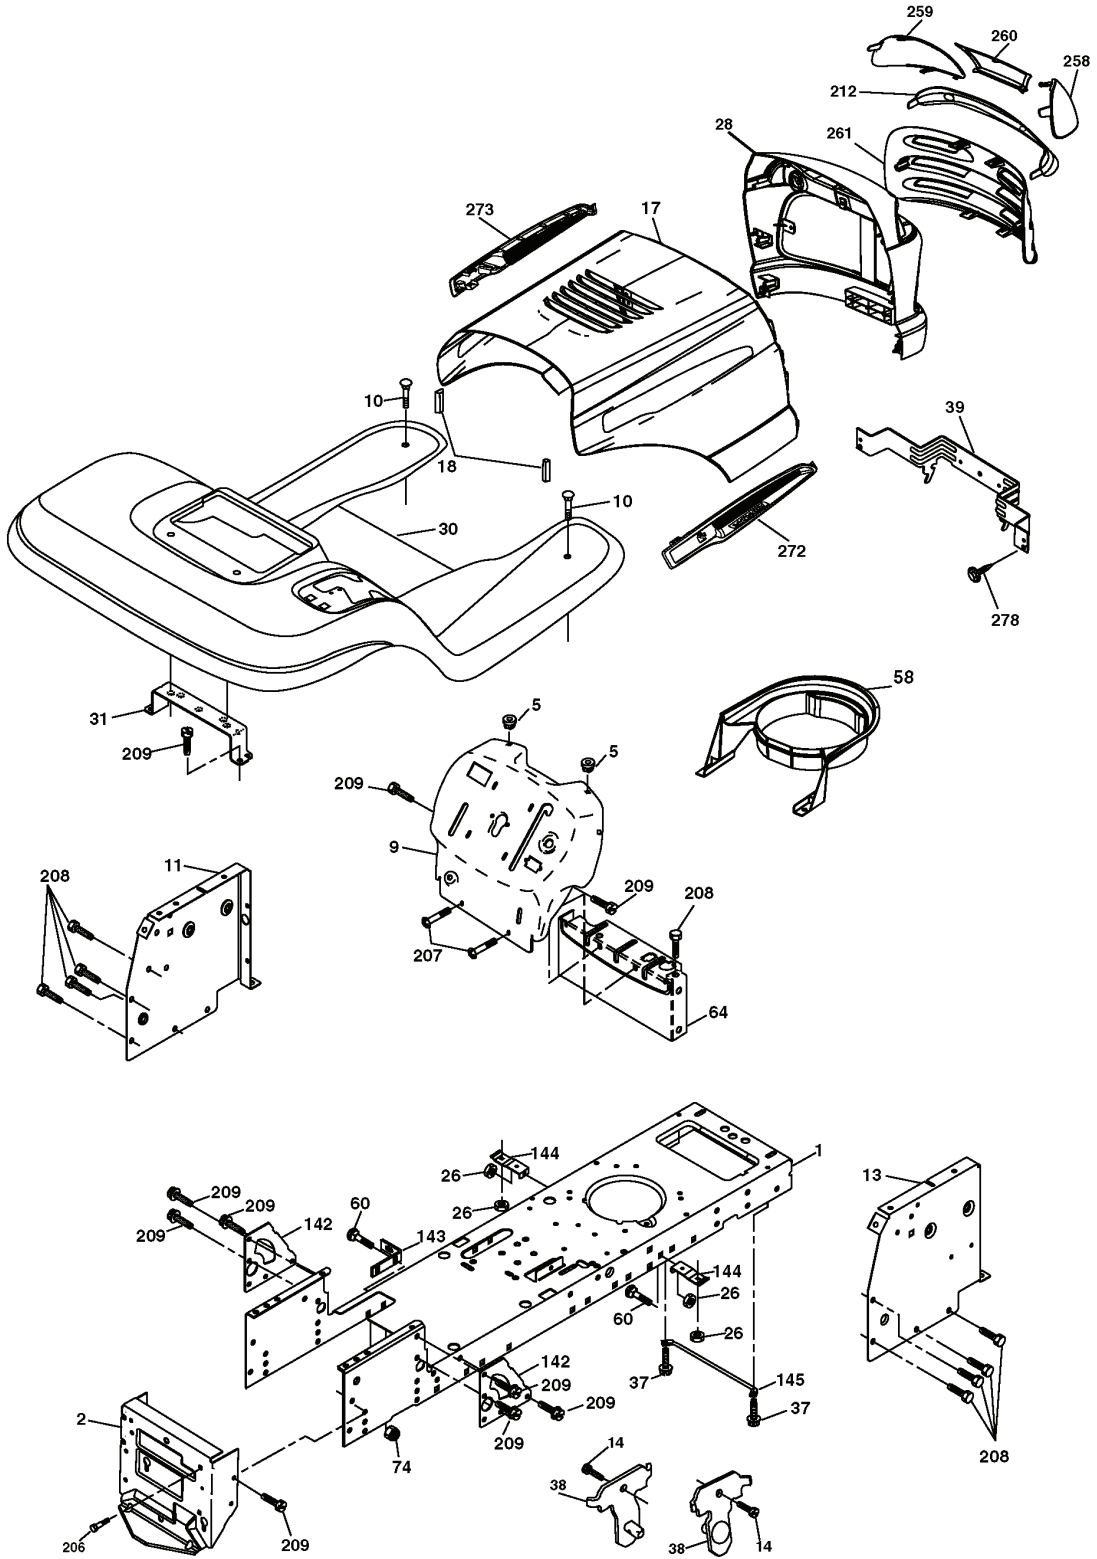

REPAIR PARTS

TRACTOR - MODEL NO. LTH151 (HELTH151C), PRODUCT NO. 954 17 02-02
CHASSIS AND ENCLOSURES

REF.	PART NO.	DESCRIPTION	REMARK	QTY.	KIT
1	532174619	FRAME		1	
2	532176554	PLATE		1	
5	532155272	DAMPER		1	
9	532191814	PANEL		1	
10	872140608	BOLT		1	
11	532174996	DASHBOARD		1	
13	532181719	DASHBOARD		1	
14	817490608	SCREW		1	
17	532188893	HOOD		1	
18	532184921	BUMPER		1	
26	873800600	NUT		1	
28	532183538	GRILL		1	
30	532191817	GUARD		1	
31	532139976	BRACKET		1	
37	817490508	SCREW		1	
38	532175710	BRACKET		1	
39	532174714	BRACKET PIVOT LASER LT		1	
58	532187154	DUCT		1	
60	872140606	BOLT		1	
64	532154798	PANEL		1	
74	873680600	NUT		1	
142	532175702	PLATE		1	
143	532186689	BRACKET		1	
144	532175582	BRACKET		1	
145	532156524	SHAFT		1	
206	532170165	BOLT		1	
207	817670508	SCREW		1	
208	817670608	SCREW		1	
209	817000612	SCREW		1	
212	532183548	INSERT		1	
258	532185213	LENS		1	
259	532185214	LENS		1	
260	532185216	INSERT		1	
261	532185212	INSERT		1	
272	532188895	VENT HOOD LH		1	
273	532188896	VENT HOOD RH		1	
278	532191611	SCREW		1	
--	532005479	PLUG		1	
--	532187801	PLUG		1