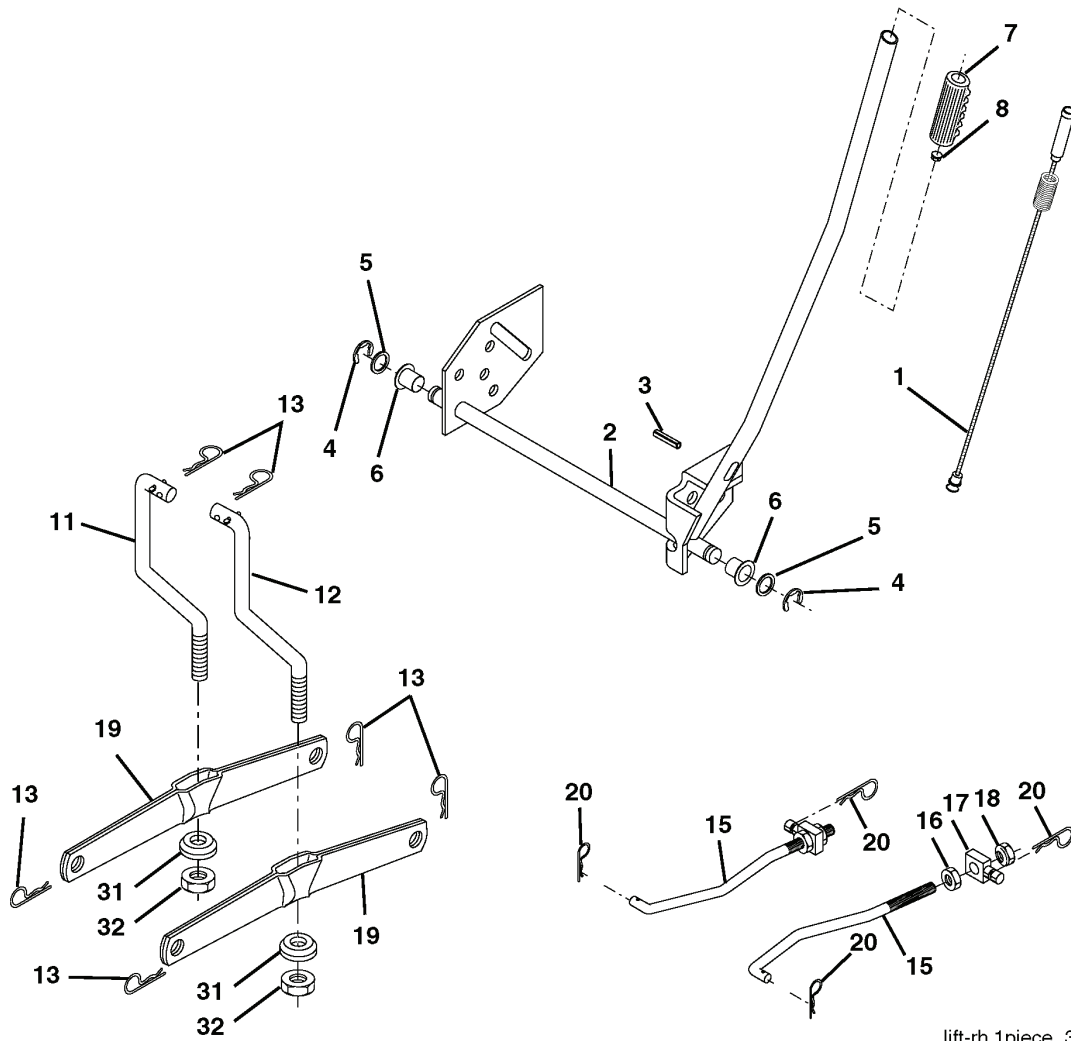

### WHEELS & TIRES

---

REF.	PART NO.	DESCRIPTION	REMARK	QTY.	KIT
1	532059192	CAP VALVE		1	
2	532065139	NIPPLE		1	
3	532106222	TIRE		1	
4	532059904	HOSE		1	
5	532138336	RIM		1	
6	532124957	FITTING		1	
7	532124959	BEARING		1	
8	532138337	RIM SPROCKET		1	
9	532106268	TIRE		1	
10	532124926	HOSE		1	
11	532175039	HUB CAP		1	
--	532144334	SEALING FOAM		1	

---

REF.	PART NO.	DESCRIPTION	REMARK	QTY.	KIT
212	532145212	NUT		1	
263	817000612	SCREW		1	
268	532182402	PROTECTOR		1	
275	819131614	WASHER		1	

# REPAIR PARTS

TRACTOR - MODEL NO. LTH151 (HELTH151C), PRODUCT NO. 954 17 02-02  
ENGINE

---

REF.	PART NO.	DESCRIPTION	REMARK	QTY.	KIT
1	532170805	CONTROL THROT /CH FLAG		1	
2	817720408	SCREW		1	
4	532188655	MUFFLER		1	
8	532171877	BOLT		1	
13	532185909	GASKET		1	
14	532148456	TUBE		1	
23	532169837	HEAT SHIELD		1	
29	532137180	SPARK ARRESTER KIT		1	
31	532184900	FUEL TANK ASSY		1	
32	532140527	FUEL CAP		1	
33	532123487	HOSE CLAMP		1	
37	532137040	HOSE		1	
38	532181654	PLUG		1	
40	532124028	BUSHING		1	
44	817670412	SCREW		1	
45	817000612	SCREW		1	
46	819091416	WASHER		1	
81	873510400	NUT		1	
105	817120616	SCREW		1	
116	532184362	NUT		1	
117	532188654	TUBE EXHAUST		1	

# REPAIR PARTS

TRACTOR - MODEL NO. LTH151 (HELTH151C), PRODUCT NO. 954 17 02-02  
MOWER LIFT

lift-rh.1piece\_3

---

REF.	PART NO.	DESCRIPTION	REMARK	QTY.	KIT
1	532159460	WIRE		1	
2	532159471	LEVER		1	
3	532105767	PIN RETAINING SCREW		1	
4	812000002	RETAINER RING		1	
5	819211621	WASHER		1	
6	532120183	BEARING		1	
7	532109413	GRIP		1	
8	532124526	KNOB		1	
11	532139865	LINK		1	
12	532139866	LINK		1	
13	532124670	RETAINER RING		1	
15	532173288	LINK		1	
16	873350800	NUT		1	
17	532175689	BRACKET		1	
18	873800800	NUT		1	
19	532139868	LEVER		1	
20	532163552	CLIP		1	
31	532169865	BEARING		1	
32	873540600	NUT		1	