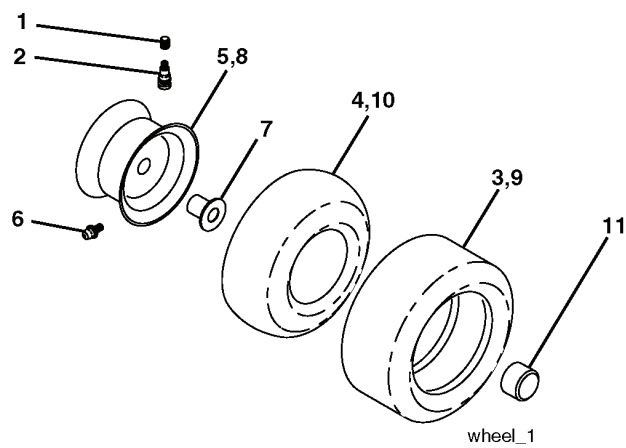

# REPAIR PARTS

TRACTOR - MODEL NO. LTH151 (HELTH151C), PRODUCT NO. 954 17 02-02  
CHASSIS AND ENCLOSURES

REF.	PART NO.	DESCRIPTION	REMARK	QTY.	KIT
1	532174619	FRAME		1	
2	532176554	PLATE		1	
5	532155272	DAMPER		1	
9	532191814	PANEL		1	
10	872140608	BOLT		1	
11	532174996	DASHBOARD		1	
13	532181719	DASHBOARD		1	
14	817490608	SCREW		1	
17	532188893	HOOD		1	
18	532184921	BUMPER		1	
26	873800600	NUT		1	
28	532183538	GRILL		1	
30	532191817	GUARD		1	
31	532139976	BRACKET		1	
37	817490508	SCREW		1	
38	532175710	BRACKET		1	
39	532174714	BRACKET PIVOT LASER LT		1	
58	532187154	DUCT		1	
60	872140606	BOLT		1	
64	532154798	PANEL		1	
74	873680600	NUT		1	
142	532175702	PLATE		1	
143	532186689	BRACKET		1	
144	532175582	BRACKET		1	
145	532156524	SHAFT		1	
206	532170165	BOLT		1	
207	817670508	SCREW		1	
208	817670608	SCREW		1	
209	817000612	SCREW		1	
212	532183548	INSERT		1	
258	532185213	LENS		1	
259	532185214	LENS		1	
260	532185216	INSERT		1	
261	532185212	INSERT		1	
272	532188895	VENT HOOD LH		1	
273	532188896	VENT HOOD RH		1	
278	532191611	SCREW		1	
--	532005479	PLUG		1	
--	532187801	PLUG		1	

### WHEELS & TIRES

---

REF.	PART NO.	DESCRIPTION	REMARK	QTY.	KIT
1	532059192	CAP VALVE		1	
2	532065139	NIPPLE		1	
3	532106222	TIRE		1	
4	532059904	HOSE		1	
5	532138336	RIM		1	
6	532124957	FITTING		1	
7	532124959	BEARING		1	
8	532138337	RIM SPROCKET		1	
9	532106268	TIRE		1	
10	532124926	HOSE		1	
11	532175039	HUB CAP		1	
--	532144334	SEALING FOAM		1	