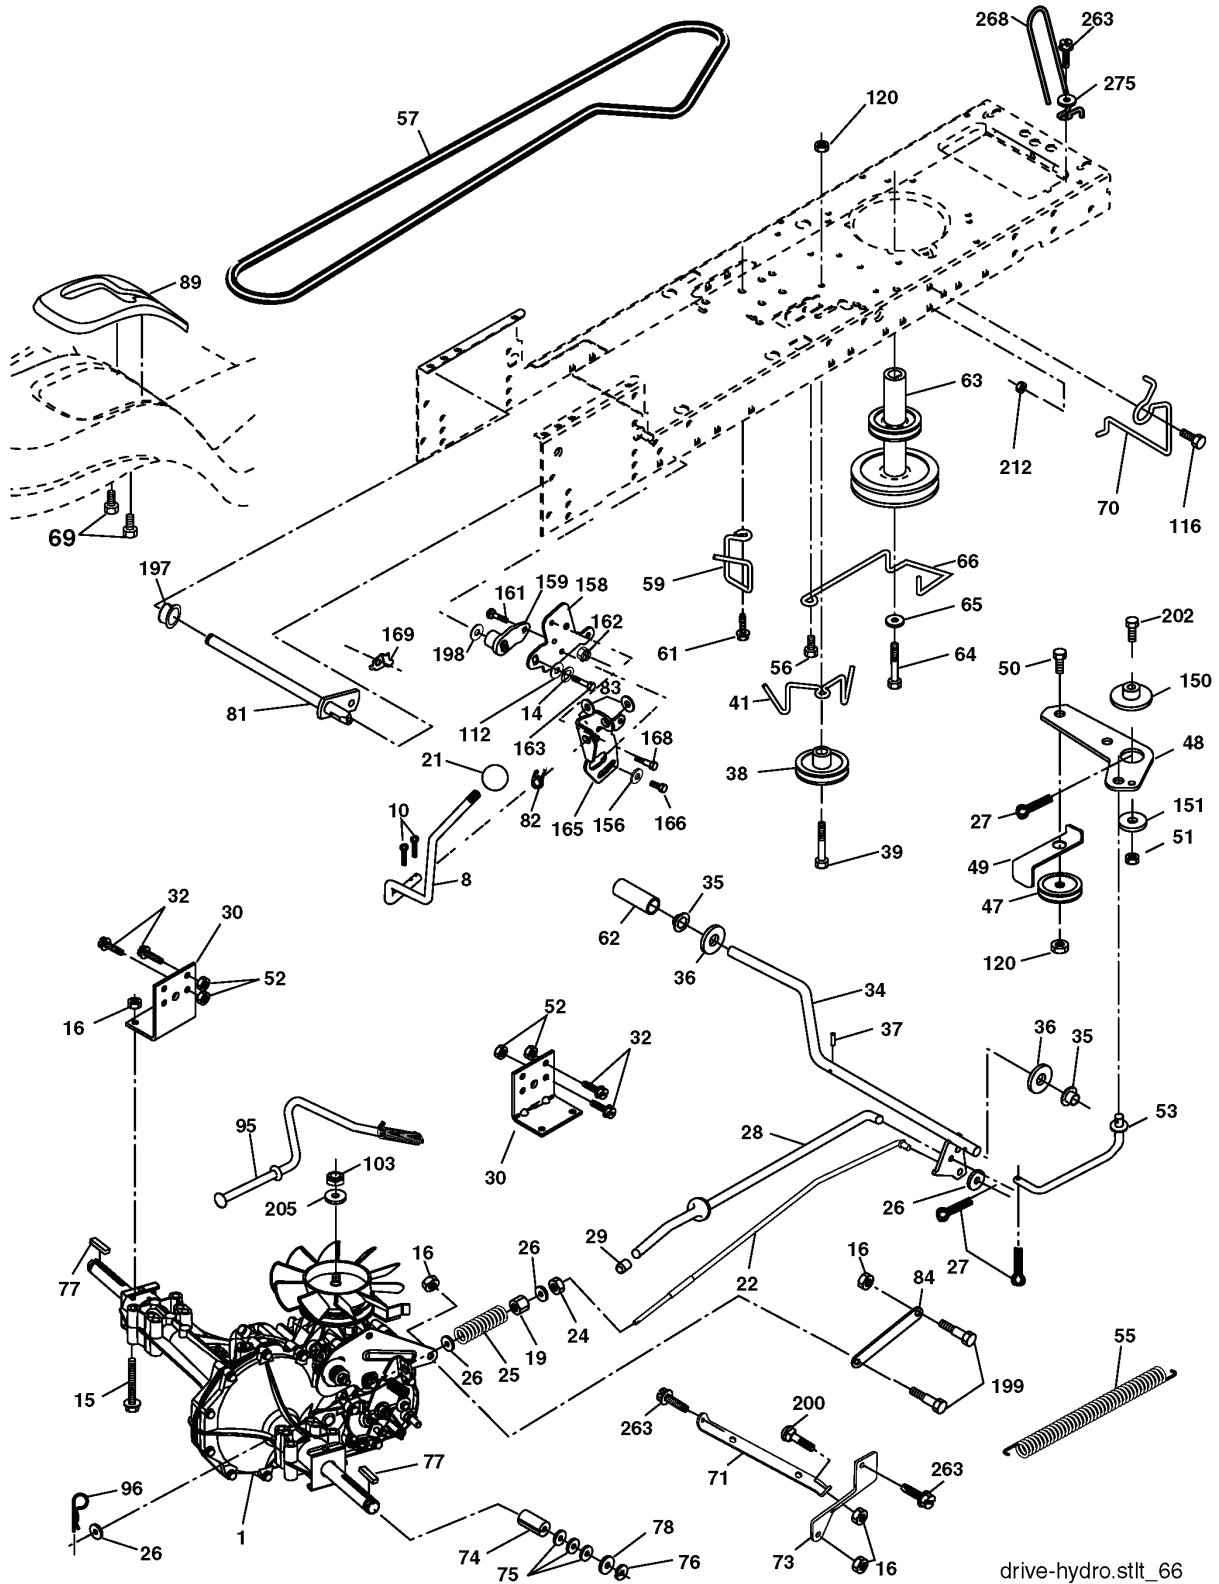

REPAIR PARTS

TRACTOR - MODEL NO. LTH151 (HELTH151C), PRODUCT NO. 954 17 02-02
DRIVE

REF.	PART NO.	DESCRIPTION	REMARK	QTY.	KIT
8	532165866	ROD		1	
10	876020416	SPLIT PIN		1	
14	810040400	WASHER		1	
15	874490544	SCREW		1	
16	873800500	LOCK NUT		1	
19	873800600	NUT		1	
21	532121274	KNOB		1	
22	532169498	ROD		1	
24	873350600	NUT		1	
25	532106888	SPRING		1	
26	819131316	WASHER		1	
27	876020412	SPLIT PIN		1	
28	532175765	SHAFT		1	
29	532071673	COVER		1	
30	532174973	BRACKET		1	
32	874760512	BOLT		1	
34	532175578	SHAFT		1	
35	532120183	BEARING		1	
36	819211616	WASHER		1	
37	532124963	PIN RETAINING SCREW		1	
38	532179114	PULLEY		1	
39	872110622	BOLT		1	
41	532175556	BELT GUIDE		1	
47	532127783	PULLEY		1	
48	532154407	GUIDE		1	
49	532123205	BELT GUIDE		1	
50	872110612	BOLT		1	
51	873680600	NUT		1	
52	873680500	NUT		1	
53	532105710	LINK		1	
55	532105709	SPRING		1	
56	817060620	SCREW		1	
57	532140294	BELT		1	
59	532169691	BELT GUIDE		1	
61	817120614	SCREW		1	
62	532124872	PEDAL RUBBER		1	
63	532180219	PULLEY		1	
64	532173937	BOLT		1	
65	810040700	WASHER		1	
66	532154778	TENSIONER		1	
69	532142432	SCREW		1	
70	532180218	BELT GUIDE		1	
71	532169183	ROD		1	
73	532169182	BRACKET		1	
74	532137057	SPACER		1	
75	532121749	WASHER		1	
76	812000001	RETAINER RING		1	
77	532123583	KEY		1	
78	532121748	WASHER		1	
81	532165596	SHAFT		1	
82	532165711	SPRING		1	
83	819171216	WASHER		1	
84	532169843	LINK		1	
89	532191816	BRACKET		1	
95	532170201	CONTROL		1	
96	532124788	RETAINER RING		1	
103	873940800	NUT		1	
112	819091210	WASHER		1	
116	872140608	BOLT		1	
120	873900600	NUT		1	
150	532175456	SPACER		1	
151	819133210	WASHER		1	
156	532166002	WASHER		1	
158	532165589	BRACKET		1	
159	532183900	LEVER		1	
161	872140406	BOLT		1	
162	873680400	NUT		1	
163	874780416	BOLT		1	
165	532165623	BRACKET		1	
166	817490510	SCREW		1	
168	532165492	BOLT		1	
169	532165580	RETAINER		1	
197	532169613	SLEEVE		1	
198	532169593	WASHER		1	
199	532169612	SCREW		1	
200	872140508	BOLT		1	
202	872110614	BOLT		1	
205	819171616	WASHER		1