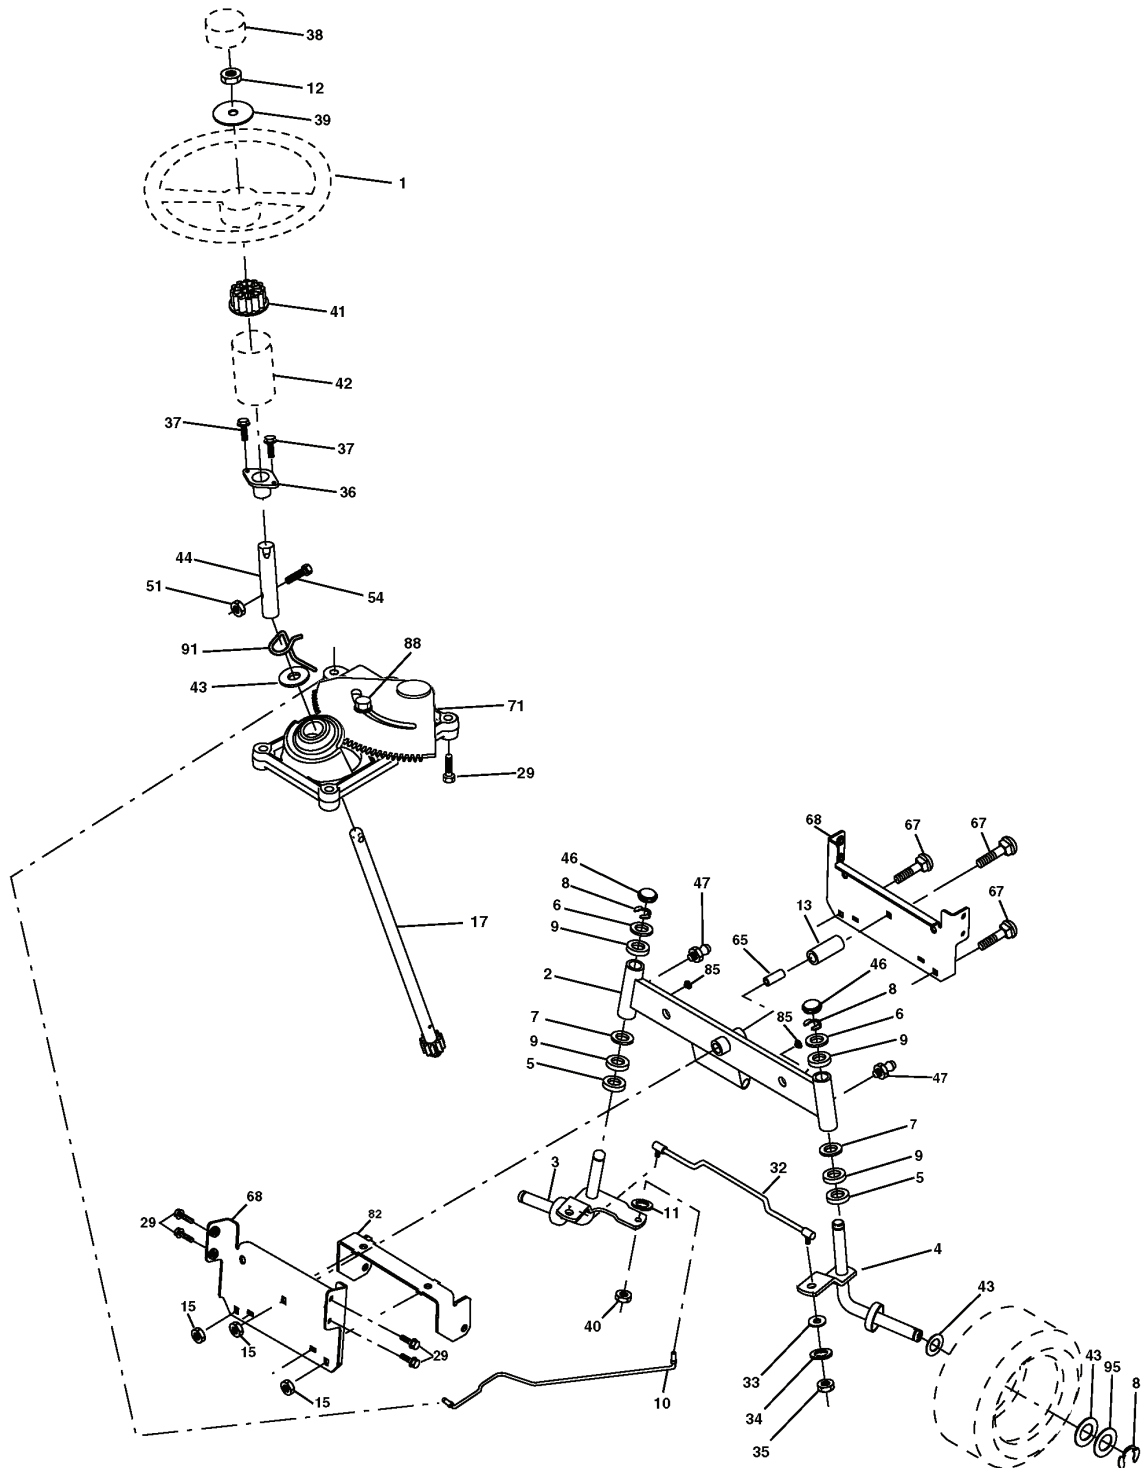

# REPAIR PARTS

TRACTOR - MODEL NO. LTH151 (HELTH151C), PRODUCT NO. 954 17 02-02  
STEERING ASSEMBLY

REF.	PART NO.	DESCRIPTION	REMARK	QTY.	KIT
1	532166627	STEERING WHEEL		1	
2	532175131	AXLE		1	
3	532169840	SPINDLE		1	
4	532169839	SPINDLE		1	
5	532124931	WASHER		1	
6	532121748	WASHER		1	
7	819272016	WASHER		1	
8	812000029	RETAINER RING		1	
9	532124937	BEARING COL. STRG.		1	
10	532175121	ROD		1	
11	810040600	WASHER		1	
12	873940800	NUT		1	
13	532136518	PIPE		1	
15	532145212	NUT		1	
17	532180641	SHAFT		1	
29	817000612	SCREW		1	
32	532171888	ROD		1	
33	819111216	WASHER		1	
34	810040500	WASHER		1	
35	873540500	NUT		1	
36	532155099	BUSHING		1	
37	532152927	SCREW		1	
38	532166626	INSERT		1	
39	819182411	WASHER		1	
40	873540600	NUT		1	
41	532159945	ADAPTER		1	
42	532169634	SLEEVE		1	
43	532121749	WASHER		1	
44	532180640	SHAFT		1	
46	532121232	HUB CAP		1	
47	532183226	FITTING		1	
51	873540400	NUT		1	
54	871130420	BOLT		1	
65	532160367	SPACER		1	
67	872110618	BOLT		1	
68	532169827	SHAFT		1	
71	532175146	STEERING GEAR		1	
82	532169835	BRACKET		1	
88	532175118	BOLT		1	
91	532175553	SPRING		1	
95	532188967	WASHER		1	

# REPAIR PARTS

TRACTOR - MODEL NO. LTH151 (HELTH151C), PRODUCT NO. 954 17 02-02  
SEAT ASSEMBLY

---

REF.	PART NO.	DESCRIPTION	REMARK	QTY.	KIT
1	532184992	SEAT		1	
2	532140551	BRACKET		1	
3	871110616	SCREW		1	
4	819131610	WASHER		1	
5	532145006	CLIP		1	
6	873800600	NUT		1	
7	532124181	SPRING		1	
8	817000616	SCREW		1	
9	819131614	WASHER		1	
10	532182493	BRACKET		1	
11	532166369	WING NUT		1	
12	532121246	BRACKET		1	
13	532121248	BUSHING		1	
14	872050412	BOLT		1	
15	532134300	SPACER		1	
16	532121250	SPRING		1	
17	532123976	LOCKNUT		1	
21	532171852	BOLT		1	
22	873800500	LOCK NUT		1	
24	819171912	WASHER		1	
25	532127018	BOLT		1	