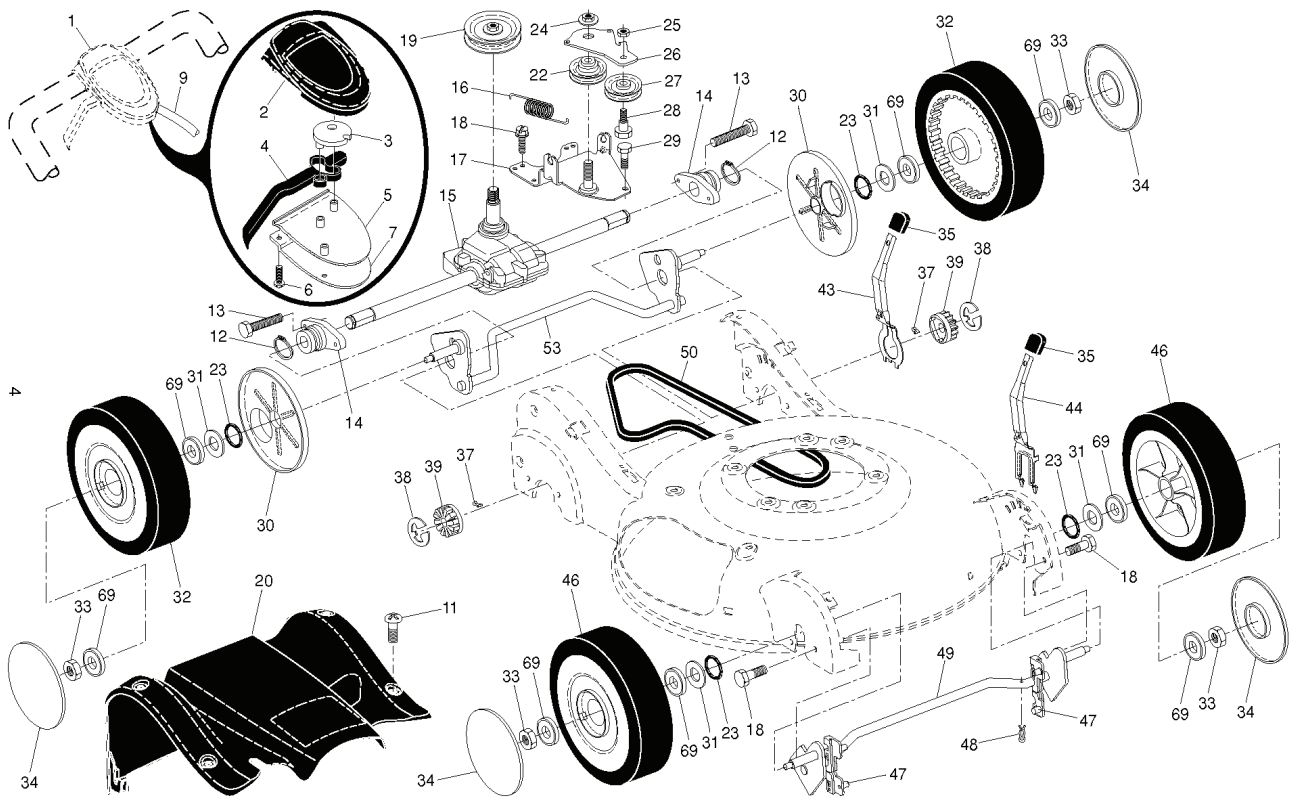

R152SVH, 96141013304, 2010-01

SPARE PARTS LIST

ROTARY LAWN MOWER - - MODEL NUMBER **R 152SVH** (96141013304) PRODUCT NUMBER 961 41 01-33

REF.	PART NO.	DESCRIPTION	REMARK	QTY.	KIT
1	532425665	DRIVE CONTROL		1	
2	532411673	COVER		1	
3	532187353	DISC		1	
4	532425662	LEVER		1	
5	532411664	COVER		1	
6	532181698	SCREW		1	
7	532400723	BRACKET		1	
9	532197011	CABLE		1	
10	532425146	COVER		1	
11	532194188	SCREW		1	
12	812000012	RETAINER RING		1	
13	532194186	SCREW		1	
14	532408027	BEARING		1	
15	532419211	GEARBOX		1	
16	532406558	SPRING		1	
17	532408005	BELT		1	
18	532163409	SCREW		1	
19	532194018	PULLEY		1	
22	532193791	PULLEY		1	
23	532197480	O-RING		1	
24	532409149	NUT		1	
25	873930500	NUT		1	
26	532416736	ARM		1	
27	532166043	PULLEY		1	
28	532160829	BOLT		1	
29	817060410	SCREW		1	
30	532183457	SHIELD		1	
31	532088348	WASHER		1	
32	532192622	WHEEL		1	
33	532409148	NUT		1	
34	532183442	RADKAPPE		1	
35	532425242	KNOB		1	
37	532404845	PAWL, DRIVE		1	
38	812000058	E-CLIP		1	
39	532403849	PINION		1	
43	532190520	LEVER		1	
44	532190518	LEVER		1	
46	532192232	WHEEL		1	
47	532183438	BUSHING		1	
48	532169675	PIN		1	
49	532196469	SHAFT		1	
50	532408031	BELT		1	
53	532416740	REAR AXLE		1	
69	532751068	BEARING		1	
20	000000000	W/O DESCRIPTION		1	