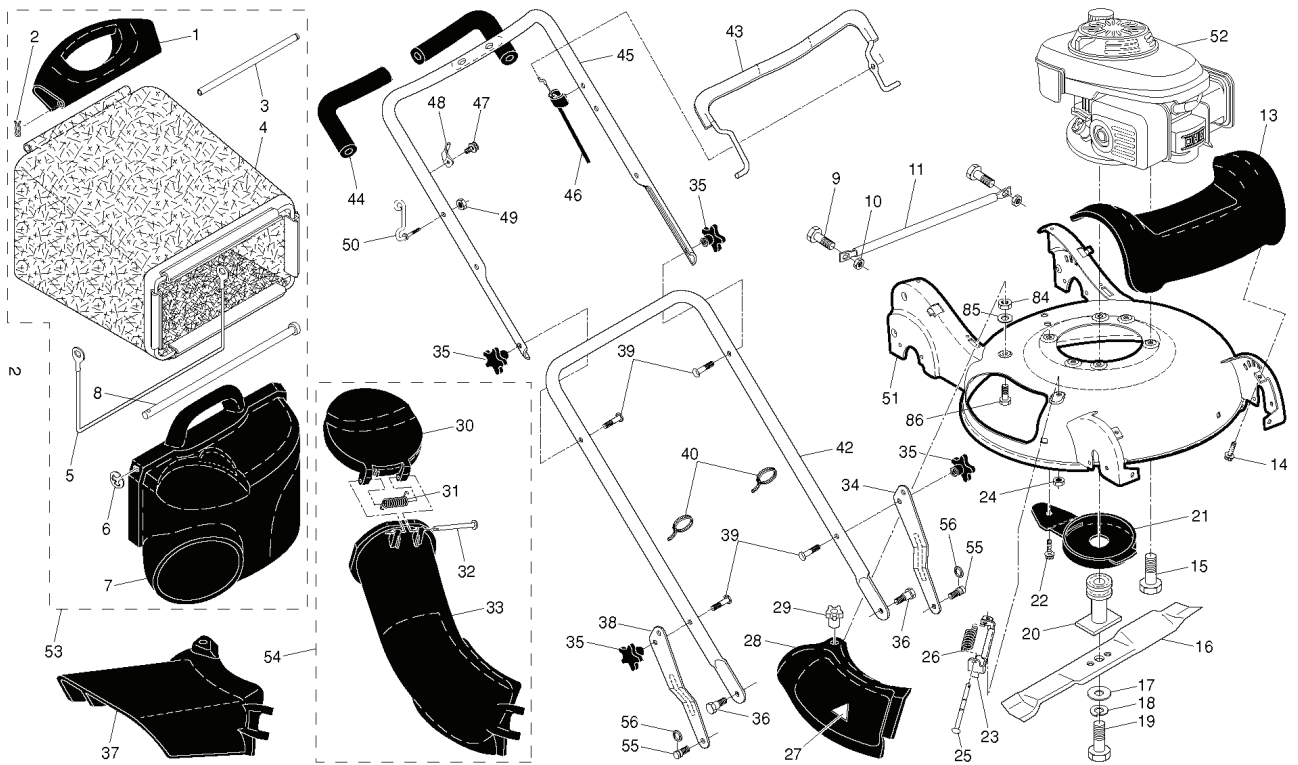

ROTARY LAWN MOWER - - MODEL NUMBER **R 152SVH** (96141013304) PRODUCT NUMBER 961 41 01-33

REF.	PART NO.	DESCRIPTION	REMARK	QTY.	KIT
1	532190582	HANDLE		1	
2	532065322	CLAMP		1	
3	532183483	PIN		1	
4	532401898	BOX		1	
5	532188506	FRAME		1	
6	812000014	RETAINER RING		1	
7	532190581	BAG		1	
8	532183479	PIN		1	
9	872140405	BOLT		1	
10	873800400	NUT		1	
11	532190692	PIPE		1	
13	532414958	COVER		1	
14	532199422	SCREW		1	
15	532150406	BOLT		1	
16	532415076	BLADE		1	
17	532851074	WASHER		1	
18	532850263	WASHER		1	
19	532191760	SCREW		1	
20	532186766	ADAPTER		1	
21	532190516	SHIELD		1	
22	817600406	SCREW		1	
23	532195997	BRACKET		1	
24	532191730	NUT		1	
25	532183445	PIN		1	
26	532183446	SPRING		1	
27	532182166	DECAL		1	
28	532190515	PLATE		1	
29	532183447	KNOB		1	
30	532190580	PLATE		1	
31	532183478	SPRING		1	
32	532183445	PIN		1	
33	532190578	PIPE		1	
34	532190619	BRACKET		1	
35	532182398	KNOB		1	
36	532194187	BOLT		1	
37	532185996	DEFLECTOR		1	
38	532190621	BRACKET		1	
39	532191574	SCREW		1	
40	532066426	HOOP		1	
42	532187096	HANDLE		1	
43	532426812	BAR		1	
44	532182748	HANDLE		1	
45	532186296	HANDLE		1	
46	532427497	CABLE		1	
47	532750634	SCREW		1	
48	532430034	BRACKET		1	
49	532132004	NUT		1	
50	532188501	LEVER		1	
51	532420431	CHASSIS		1	
52	000000000	W/O DESCRIPTION	HONDA GCV-160-AS3H2	1	
53	532401896	BAG		1	
54	532189014	PIPE		1	
55	532194192	STUD		1	
56	812000058	E-CLIP		1	
84	532400100	NUT		1	
85	532850263	WASHER		1	
86	872110407	BOLT		1