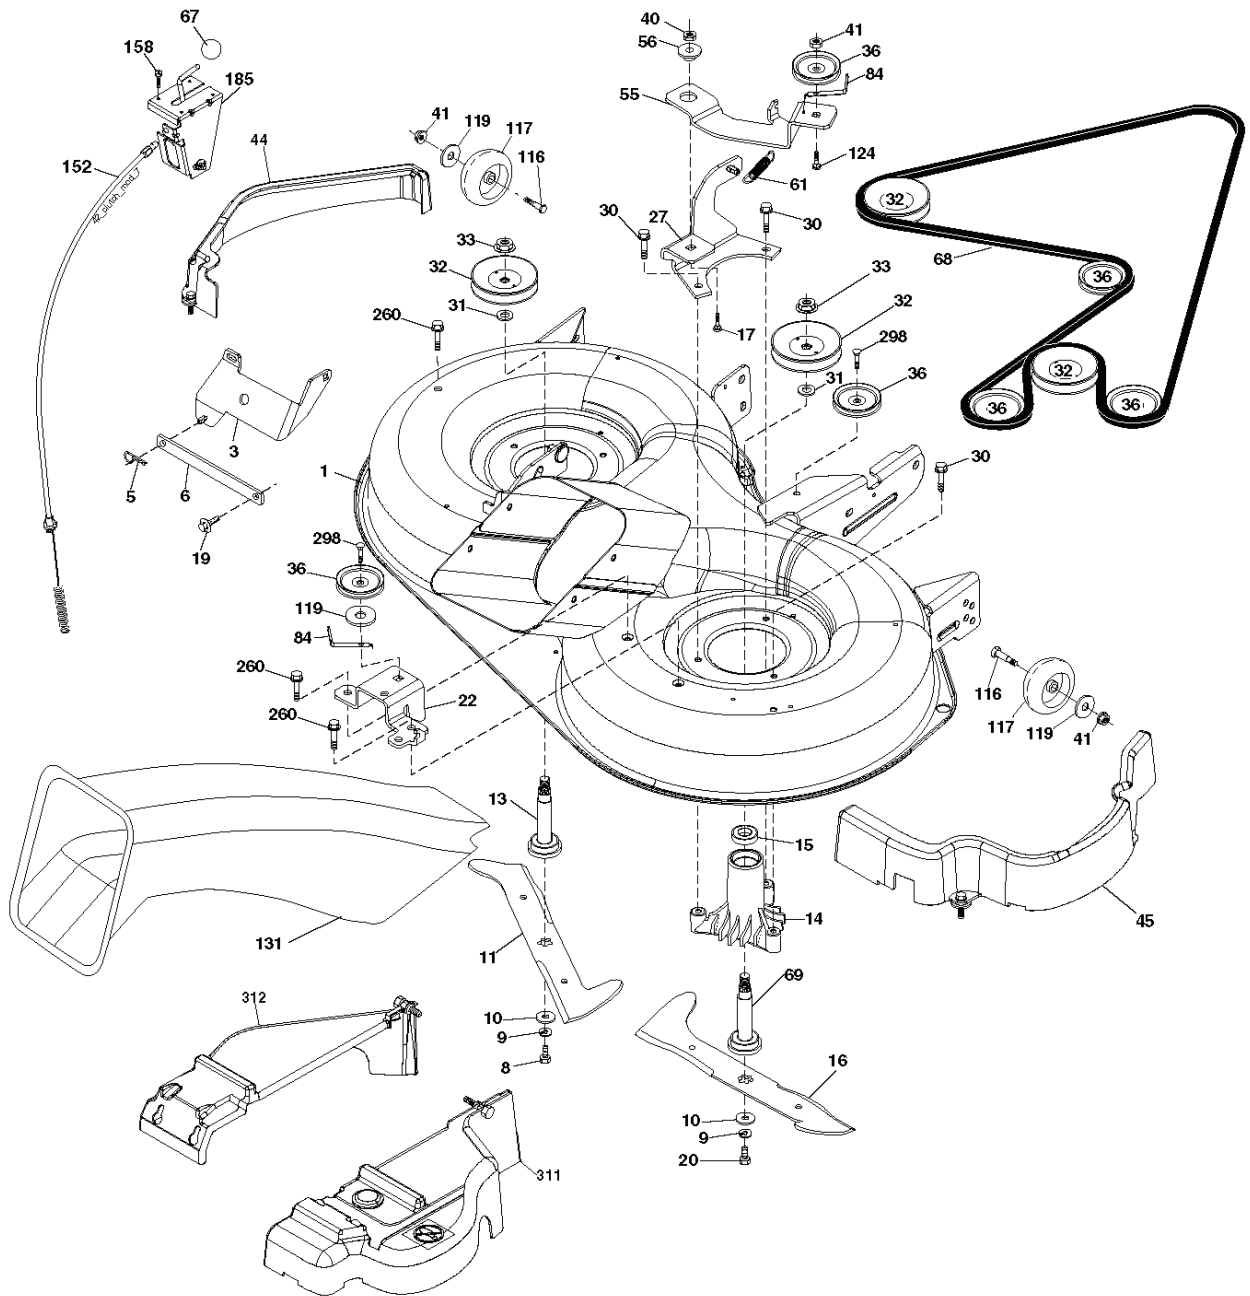

lift-rh.1piece_9_r1

REF.	PART NO.	DESCRIPTION	REMARK	QTY.	KIT
1	532404981	PLUNGE		1	
2	532159471	LEVER		1	
3	532105767	PIN RETAINING SCREW		1	
4	812000002	RETAINER RING		1	
5	819211621	WASHER		1	
6	532120183	BEARING		1	
7	532109413	GRIP		1	
8	532124526	KNOB		1	
11	532139865	LINK		1	
12	532139866	LINK		1	
13	532124670	RETAINER RING		1	
15	532173288	LINK		1	
16	873350800	NUT		1	
17	532175689	BRACKET		1	
18	873800800	NUT		1	
19	532139868	LEVER		1	
20	532194209	SPRING		1	
23	532110807	NUT		1	
24	819131016	WASHER		1	
25	532124874	SPRING		1	
26	532169484	PIN		1	
27	532126971	LEVER		1	
28	873350600	NUT		1	
29	532138057	KNOB		1	
30	532150233	TRUNNION		1	
31	532169865	BEARING		1	
32	873540600	NUT		1	
36	532155097	INDICATOR		1	
37	532123935	PLUG		1	
38	817060516	SCREW		1	
40	819112410	WASHER		1	
41	532123934	INDICATOR		1	
49	532145212	NUT		1	
50	532110452	NUT		1	

IGNITION SWITCH

POSITION	CIRCUIT	"MAKE"
OFF	M+G+A1	
RUN/OVERRIDE	B+A1	
RUN	B+A1	L+A2
START	B + S + A1	

WIRING INSULATED CLIPS

NOTE: IF WIRING INSULATED CLIPS WERE REMOVED FOR SERVICING OF UNIT, THEY SHOULD BE RE-INSTALLED TO PROPERLY SECURE YOUR WIRING.

REMOVABLE CONNECTIONS
NON-REMOVABLE CONNECTIONS

RELAY

REF.	PART NO.	DESCRIPTION	REMARK	QTY.	KIT
1	532400389	LABEL		1	
2	532196841	DECAL		1	
3	532415558	DECAL		1	
4	532446911	DECAL		1	
6	532180432	DECAL		1	
7	532439437	DECAL		1	
8	532447030	DECAL		1	
9	532439437	DECAL		1	
10	532145005	DECAL		1	
11	532182166	DECAL		1	
12	532159737	DECAL		1	
14	532159736	DECAL		1	
15	532437412	DECAL		1	
16	532401146	DECAL		1	
17	532140837	DECAL		1	
21	532166286	DECAL		1	
--	532138311	DECAL		1	