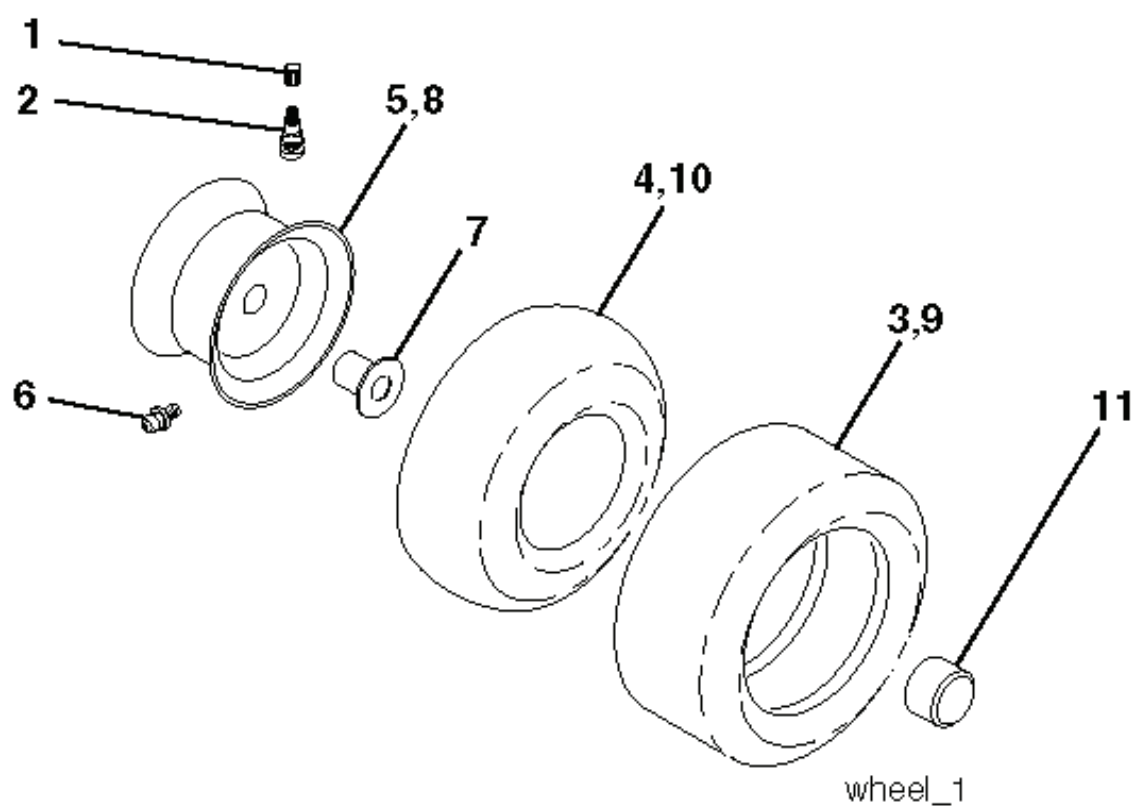

REF.	PART NO.	DESCRIPTION	REMARK	QTY.	KIT
1	532059192	CAP VALVE		1	
2	532065139	NIPPLE		1	
3	532106222	TIRE	Front 15" x 6.0"-6"	1	
4	532059904	HOSE	Front (Service Item Only)	1	
5	532138336	RIM	Front 6"	1	
6	532124957	FITTING	(Front Wheel Only)	1	
7	532124959	BEARING	(Front Wheel Only)	1	
8	532420531	TIRE	Rear 8"	1	
9	532138468	TIRE	Rear 8"	1	
10	532124926	HOSE	(Service Item Only)	1	
11	532175039	HUB CAP		1	
--	532144334	SEALING FOAM		1	
	PART NO.		REMARK		KIT