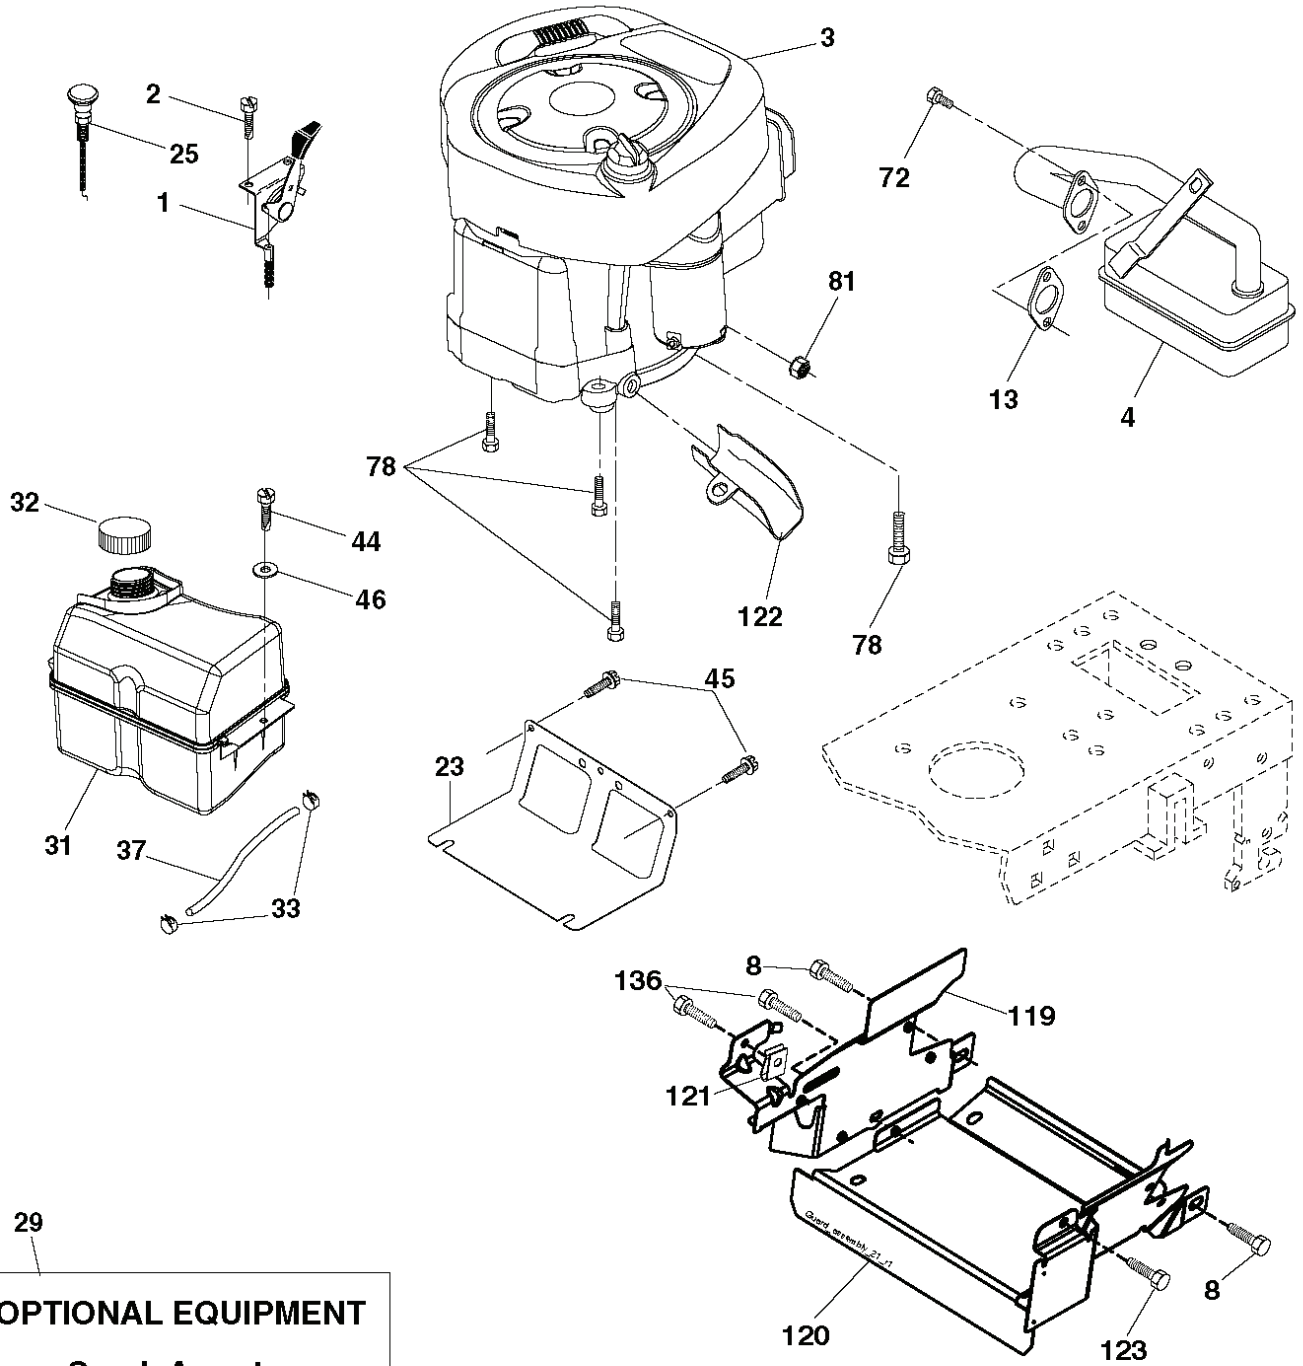

OPTIONAL EQUIPMENT
Spark Arrester

engine-CRD_bs_20

REF.	PART NO.	DESCRIPTION	REMARK	QTY.	KIT
1	532170551	THROTTLE CONTROL		1	
2	817720408	SCREW		1	
3	000000000	W/O DESCRIPTION	Engine B&S Model No. 31A507-2391-B1 (438618)	1	
4	532137352	MUFFLER		1	
8	532171877	BOLT		1	
13	532165291	GASKET		1	
23	532169837	HEAT SHIELD		1	
25	532190695	CONTROL CHOKE		1	
29	532137180	SPARK ARRESTER KIT		1	
31	532407551	FUEL TANK		1	
32	532430220	FUEL CAP		1	
33	532123487	HOSE CLAMP		1	
37	532137040	HOSE		1	
44	817670412	SCREW		1	
45	817000612	SCREW		1	
46	819091416	WASHER		1	
72	532192334	SCREW		1	
78	817060620	SCREW		1	
81	873510400	NUT		1	
119	532199768	* LENKRAD		1	
120	532199767	GUARD		1	
121	532196688	NUT		1	
122	532421922	EXTENSION PIPE		1	
123	817670508	SCREW		1	
136	532137729	SCREW		1