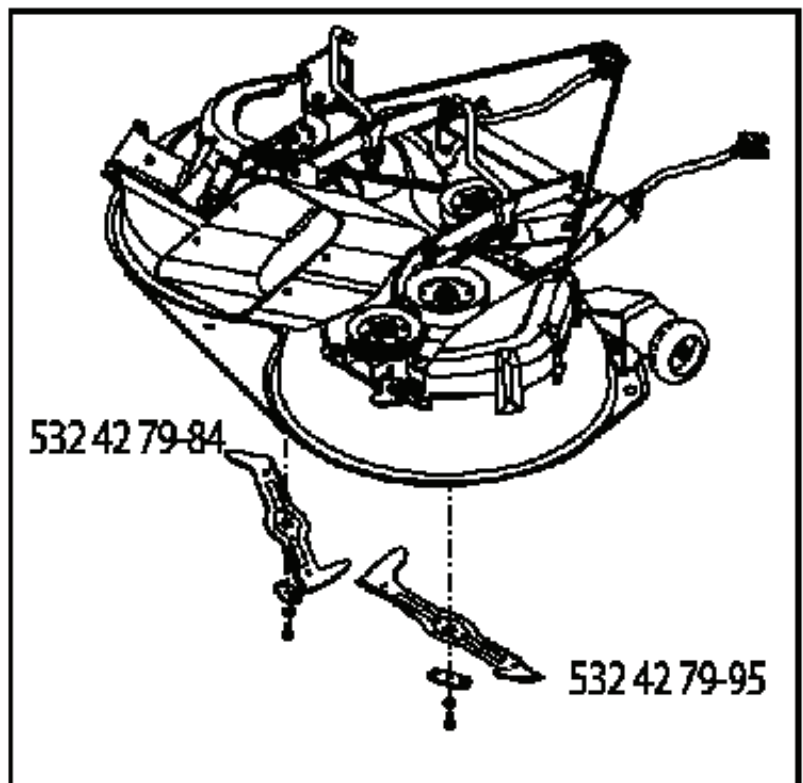

REF.	PART NO.	DESCRIPTION	REMARK	QTY.	KIT
1	532170551	THROTTLE CONTROL		1	
2	817720408	SCREW		1	
3	000000000	W/O DESCRIPTION	Engine B&S Model No. 31A507-2391-B1 (438618)	1	
4	532137352	MUFFLER		1	
8	532171877	BOLT		1	
13	532165291	GASKET		1	
23	532169837	HEAT SHIELD		1	
25	532190695	CONTROL CHOKE		1	
29	532137180	SPARK ARRESTER KIT		1	
31	532407551	FUEL TANK		1	
32	532430220	FUEL CAP		1	
33	532123487	HOSE CLAMP		1	
37	532137040	HOSE		1	
44	817670412	SCREW		1	
45	817000612	SCREW		1	
46	819091416	WASHER		1	
72	532192334	SCREW		1	
78	817060620	SCREW		1	
81	873510400	NUT		1	
119	532199768	* LENKRAD		1	
120	532199767	GUARD		1	
121	532196688	NUT		1	
122	532421922	EXTENSION PIPE		1	
123	817670508	SCREW		1	
136	532137729	SCREW		1