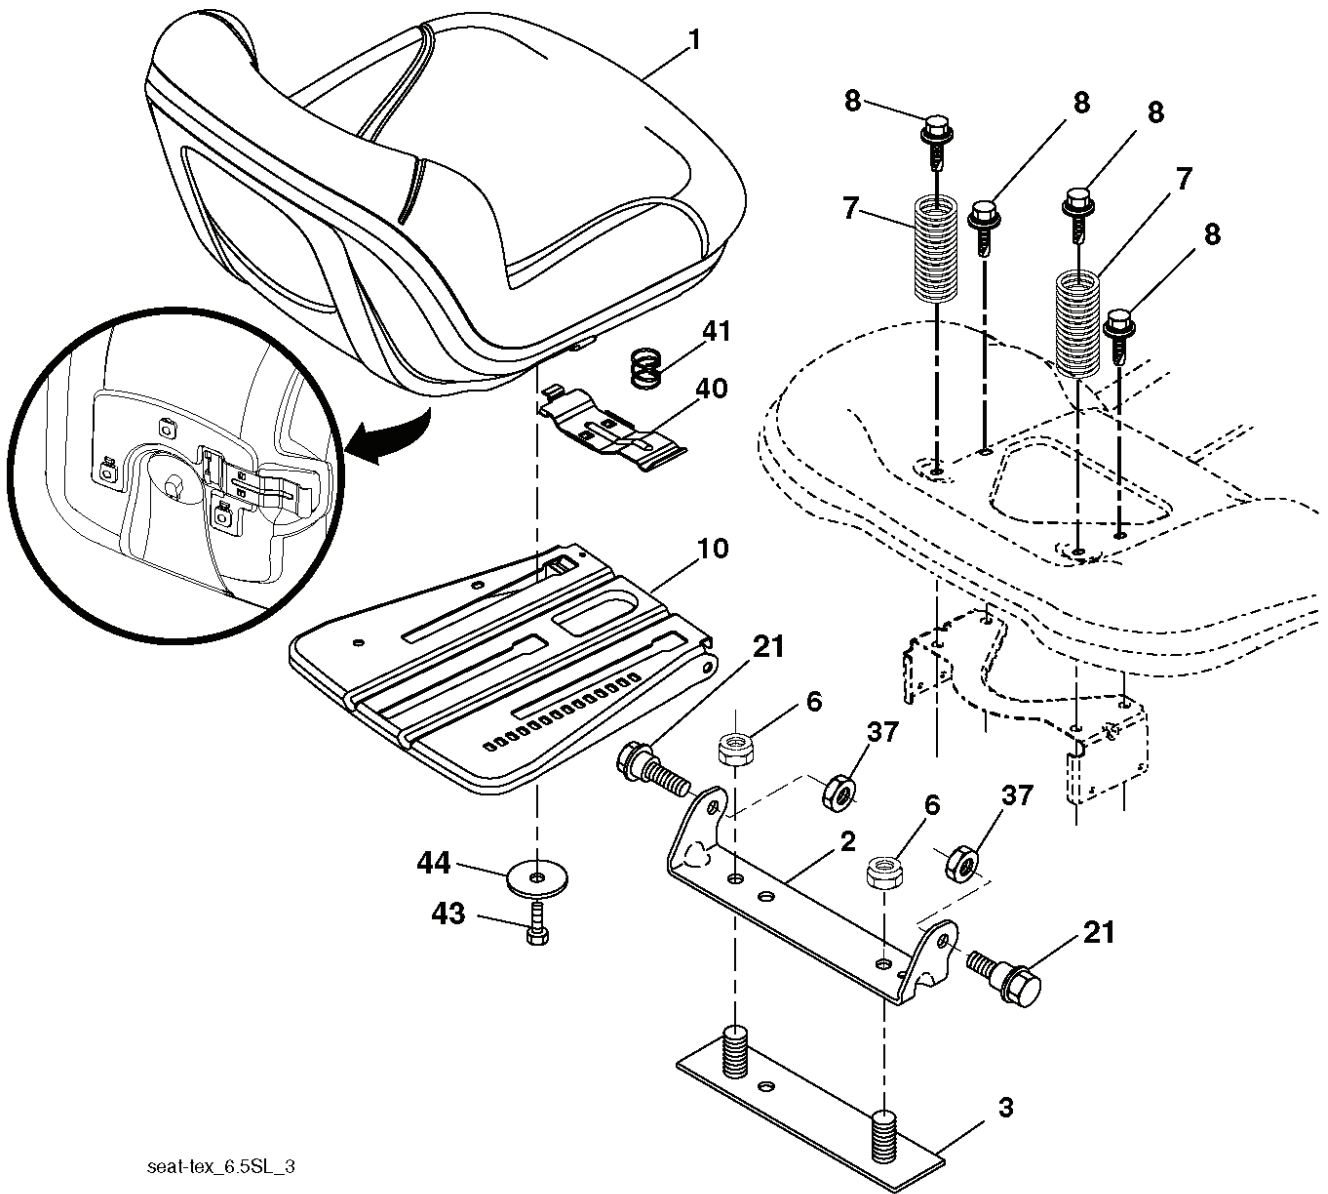

REF.	PART NO.	DESCRIPTION	REMARK	QTY.	KIT
2	532436996	SHAFT	RH	1	
3	532195231	LEVER	RH	1	
7	532411555	GRIP		1	
10	532196314	SPRING		1	
87	532194209	SPRING		1	
88	532445496	SPRING		1	
89	819191912	WASHER		1	
90	532194208	PIN		1	
91	532195181	LINK		1	
97	817490608	SCREW		1	
98	532195270	LINK		1	
100	873930600	NUT		1	
101	532407003	LINK		1	

SCH25

POSITION	CIRCUIT "MAKE"
OFF	M+G+A1
RUN/OVERRIDE	B+A1
RUN	B+A1 L+A2
START	B + S + A1

WIRING INSULATED CLIPS
 NOTE: IF WIRING INSULATED CLIPS WERE REMOVED FOR SERVICING OF UNIT, THEY SHOULD BE RE-INSTALLED TO PROPERLY SECURE YOUR WIRING.

seat-lex_6.5SL_3

REF.	PART NO.	DESCRIPTION	REMARK	QTY.	KIT
1	532439822	SEAT		1	
2	532180166	BRACKET		1	
3	532140675	STRAP		1	
6	873800600	NUT		1	
7	532124181	SPRING		1	
8	532171877	BOLT		1	
10	532196977	PLATE		1	
21	532171852	BOLT		1	
37	873800500	LOCK NUT		1	
40	532197661	HANDLE		1	
41	532198200	SPRING		1	
43	874760612	BOLT		1	
44	819133812	WASHER		1	