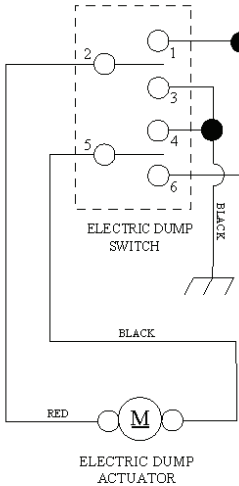

SCH25

POSITION	CIRCUIT "MAKE"
OFF	M+G+A1
RUN/OVERRIDE	B+A1
RUN	B+A1 L+A2
START	B + S + A1

WIRING INSULATED CLIPS
NOTE: IF WIRING INSULATED CLIPS WERE REMOVED FOR SERVICING OF UNIT, THEY SHOULD BE RE-INSTALLED TO PROPERLY SECURE YOUR WIRING.