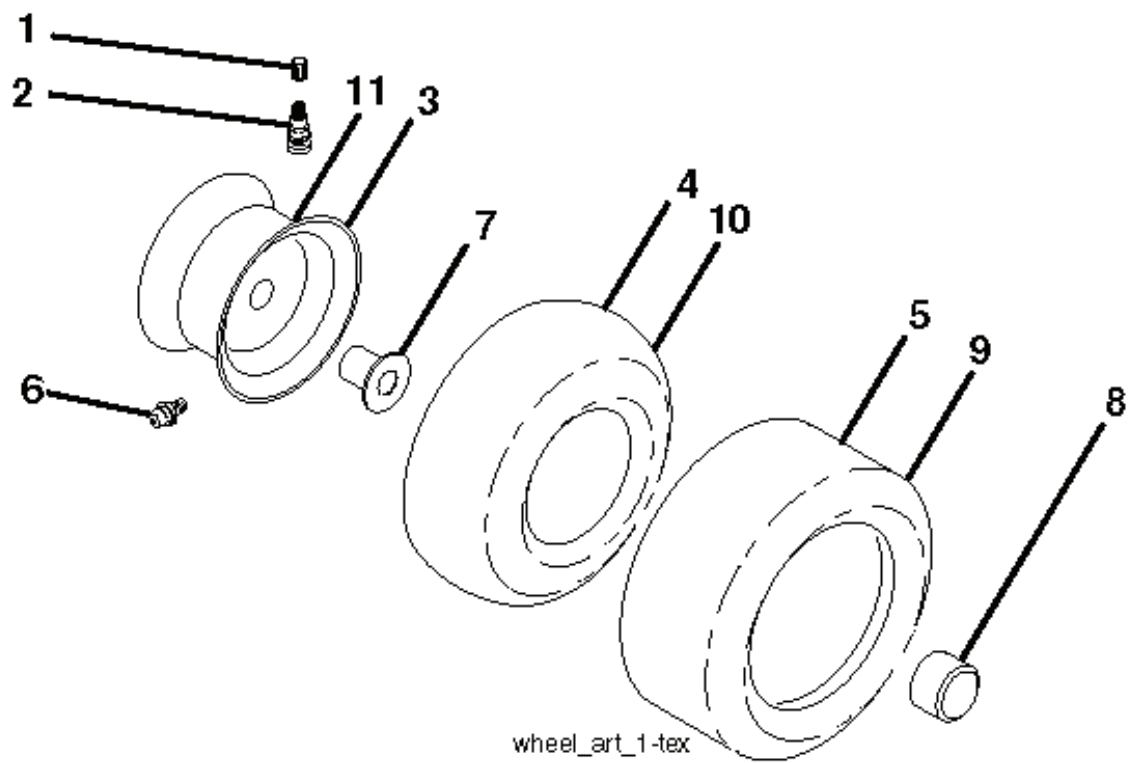

REF.	PART NO.	DESCRIPTION	REMARK	QTY.	KIT
2	532436996	SHAFT	RH	1	
3	532195231	LEVER	RH	1	
7	532411555	GRIP		1	
10	532196314	SPRING		1	
87	532194209	SPRING		1	
88	532445496	SPRING		1	
89	819191912	WASHER		1	
90	532194208	PIN		1	
91	532195181	LINK		1	
97	817490608	SCREW		1	
98	532195270	LINK		1	
100	873930600	NUT		1	
101	532407003	LINK		1	

SCH25

POSITION	CIRCUIT "MAKE"
OFF	M+G+A1
RUN/OVERRIDE	B+A1
RUN	B+A1 L+A2
START	B + S + A1

WIRING INSULATED CLIPS
 NOTE: IF WIRING INSULATED CLIPS WERE REMOVED FOR SERVICING OF UNIT, THEY SHOULD BE RE-INSTALLED TO PROPERLY SECURE YOUR WIRING.

wheel_art_1-tex

REF.	PART NO.	DESCRIPTION	REMARK	QTY.	KIT
1	532059192	CAP VALVE		1	
2	532065139	NIPPLE		1	
3	532138336	RIM	Front 6"	1	
4	532059904	HOSE	(Service Item Only)	1	
5	532106222	TIRE	Front 15" x 6.0"-6"	1	
6	532124957	FITTING	(Front Wheel Only)	1	
7	532124959	BEARING	(Front Wheel Only)	1	
8	532175039	HUB CAP		1	
9	532420531	TIRE	Rear 18" x 9.5"-8"	1	
10	532124926	HOSE	(Service Item Only)	1	
11	532138337	RIM SPROCKET	Rear 8"	1	
	532144334	SEALING FOAM		1	