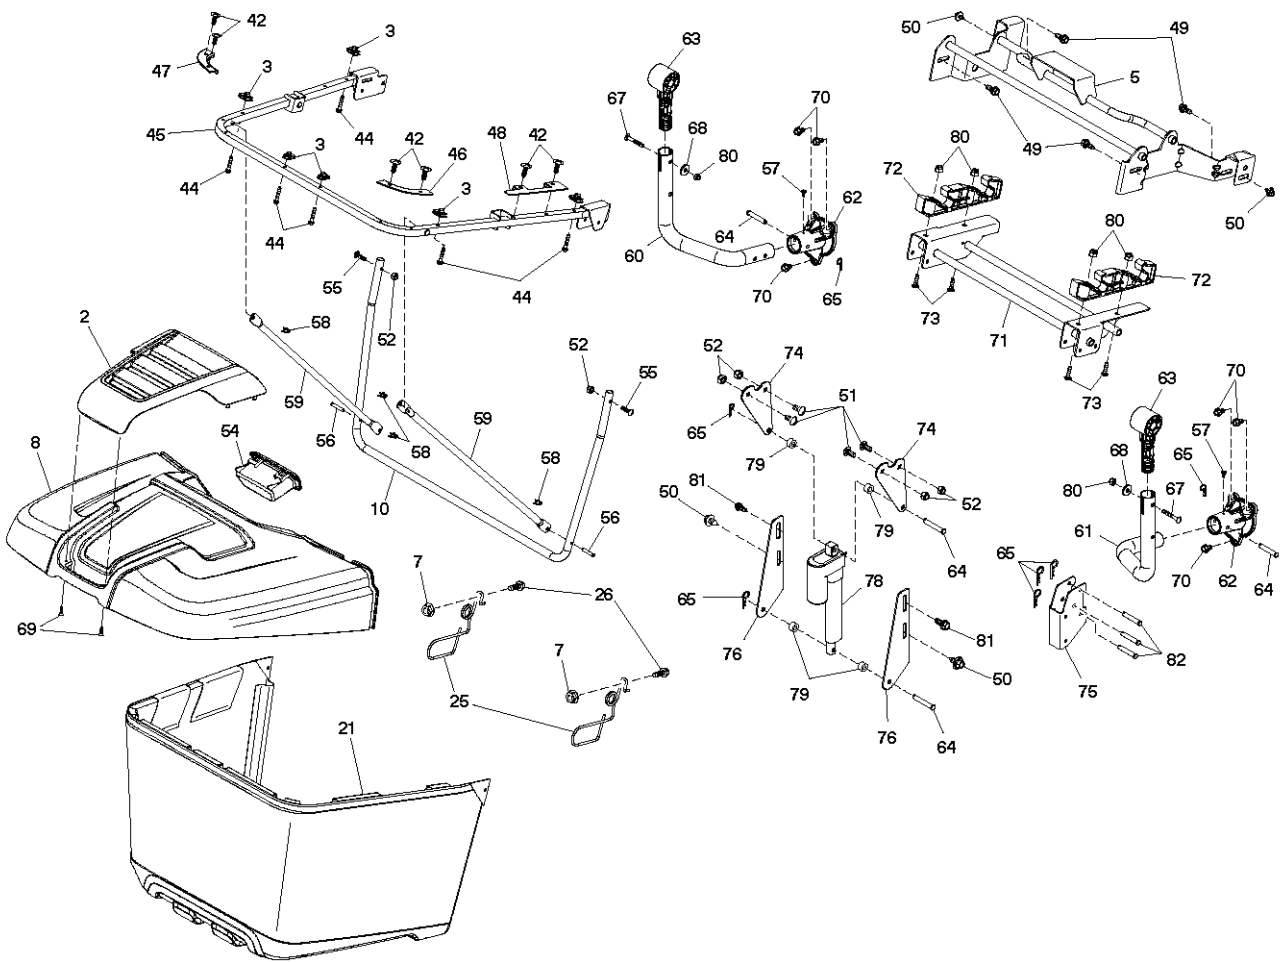

wheel_art_1-tex

REF.	PART NO.	DESCRIPTION	REMARK	QTY.	KIT
1	532059192	CAP VALVE		1	
2	532065139	NIPPLE		1	
3	532138336	RIM	Front 6"	1	
4	532059904	HOSE	(Service Item Only)	1	
5	532106222	TIRE	Front 15" x 6.0"-6"	1	
6	532124957	FITTING	(Front Wheel Only)	1	
7	532124959	BEARING	(Front Wheel Only)	1	
8	532175039	HUB CAP		1	
9	532420531	TIRE	Rear 18" x 9.5"-8"	1	
10	532124926	HOSE	(Service Item Only)	1	
11	532138337	RIM SPROCKET	Rear 8"	1	
	532144334	SEALING FOAM		1	

REF.	PART NO.	DESCRIPTION	REMARK	QTY.	KIT
2	580403401	COVER		1	
3	532174814	NUT		1	
5	532445248	TUBE		1	
7	873900400	NUT		1	
8	580403201	COVER		1	
10	532443755	FRAME		1	
21	532445943	BAG		1	
25	532445528	LATCH		1	
26	817490412	SCREW		1	
42	532440428	CLIP		1	
44	532199687	SCREW		1	
45	532443754	FRAME		1	
46	532445541	CONNECTOR		1	
47	532444079	CONNECTOR		1	
48	532444080	BAFFLE		1	
49	532171873	BOLT		1	
50	532171877	BOLT		1	
51	872110506	BOLT		1	
52	873800500	LOCK NUT		1	
54	532447218	HANDLE		1	
55	872140512	BOLT		1	
56	532420306	CLEVIS PIN		1	
57	532199855	SCREW		1	
58	532085179	CLIP		1	
59	532444763	TUBE		1	
60	532444105	TUBE		1	
61	532444106	TUBE		1	
62	532444542	BRACKET		1	
63	532444111	PIVOTING ARM		1	
64	532430422	PEN		1	
65	532124788	RETAINER RING		1	
67	872110518	BOLT		1	
68	819111610	WASHER		1	
69	532421801	SCREW		1	
70	817000612	SCREW		1	
71	532445238	PIVOTING ARM		1	
72	532445236	BRACKET		1	
73	872110510	BOLT		1	
74	532445243	BRACKET		1	
75	532445245	MOUNTING BRACKET		1	
76	532445244	BRACKET		1	
78	532445257	ACTUATOR		1	
79	532447368	SPACER		1	
80	873900500	NUT		1	
81	532170165	BOLT		1	
82	877101236	PEN		1	