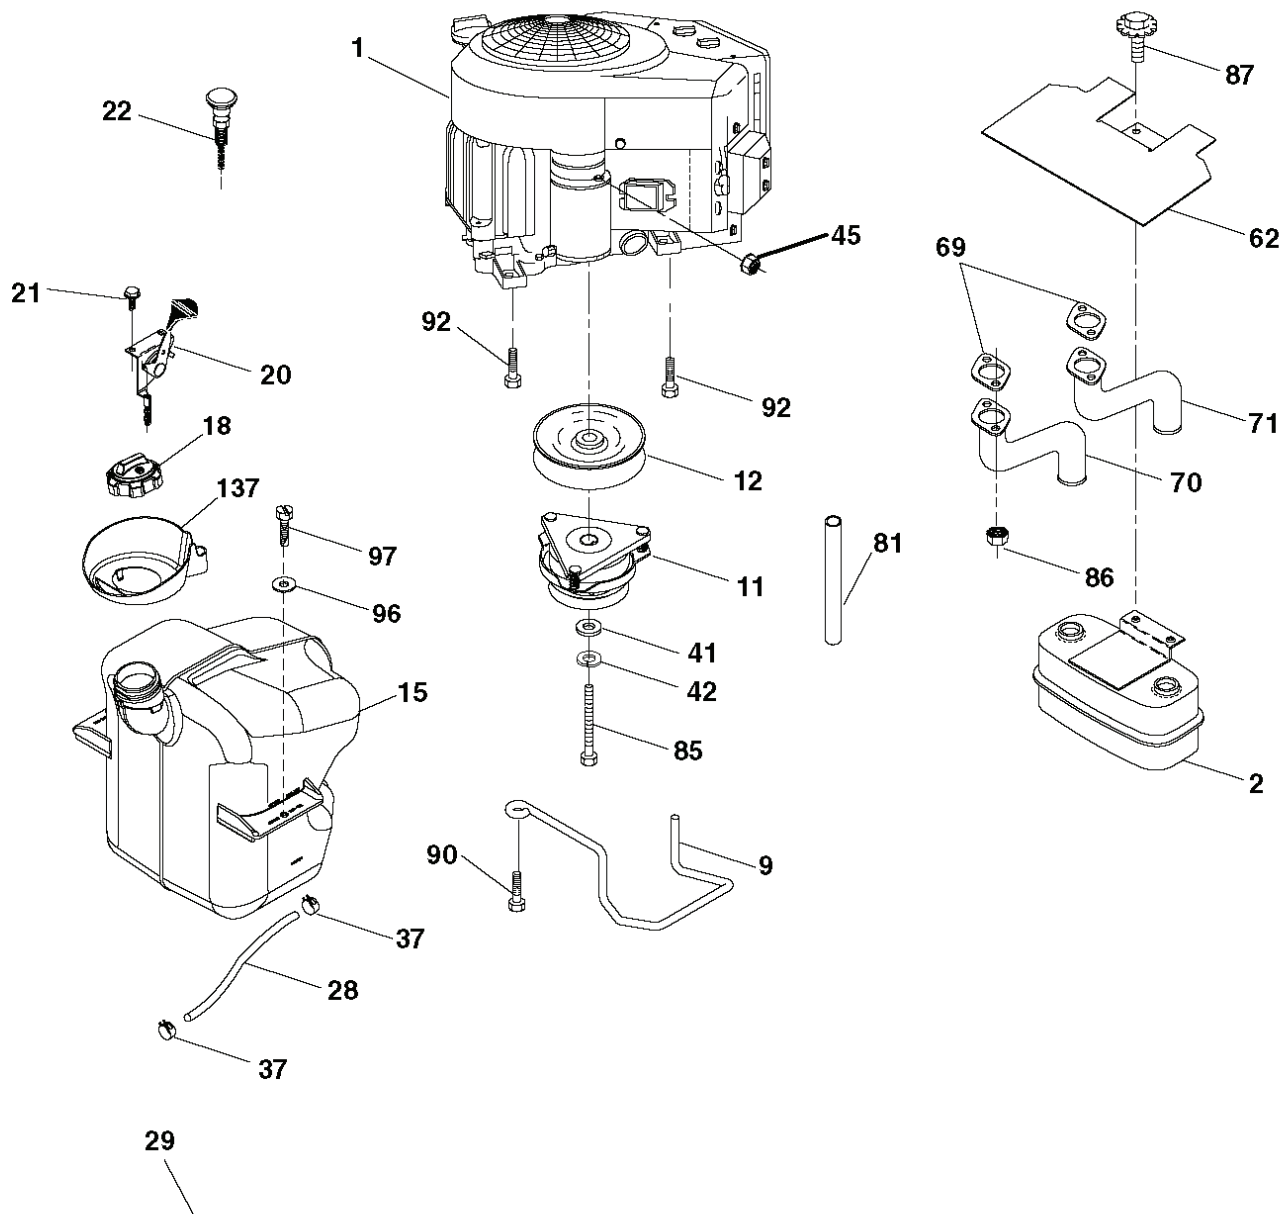

REF.	PART NO.	DESCRIPTION	REMARK	QTY.	KIT
2	532436996	SHAFT	RH	1	
3	532195231	LEVER	RH	1	
7	532411555	GRIP		1	
10	532196314	SPRING		1	
87	532194209	SPRING		1	
88	532445496	SPRING		1	
89	819191912	WASHER		1	
90	532194208	PIN		1	
91	532195181	LINK		1	
97	817490608	SCREW		1	
98	532195270	LINK		1	
100	873930600	NUT		1	
101	532407003	LINK		1	

seat-lex_6.5SL_3

REF.	PART NO.	DESCRIPTION	REMARK	QTY.	KIT
1	532439822	SEAT		1	
2	532180166	BRACKET		1	
3	532140675	STRAP		1	
6	873800600	NUT		1	
7	532124181	SPRING		1	
8	532171877	BOLT		1	
10	532196977	PLATE		1	
21	532171852	BOLT		1	
37	873800500	LOCK NUT		1	
40	532197661	HANDLE		1	
41	532198200	SPRING		1	
43	874760612	BOLT		1	
44	819133812	WASHER		1	

wheel_art_1-tex

REF.	PART NO.	DESCRIPTION	REMARK	QTY.	KIT
1	532059192	CAP VALVE		1	
2	532065139	NIPPLE		1	
3	532138336	RIM	Front 6"	1	
4	532059904	HOSE	(Service Item Only)	1	
5	532106222	TIRE	Front 15" x 6.0"-6"	1	
6	532124957	FITTING	(Front Wheel Only)	1	
7	532124959	BEARING	(Front Wheel Only)	1	
8	532175039	HUB CAP		1	
9	532420531	TIRE	Rear 18" x 9.5"-8"	1	
10	532124926	HOSE	(Service Item Only)	1	
11	532138337	RIM SPROCKET	Rear 8"	1	
	532144334	SEALING FOAM		1	