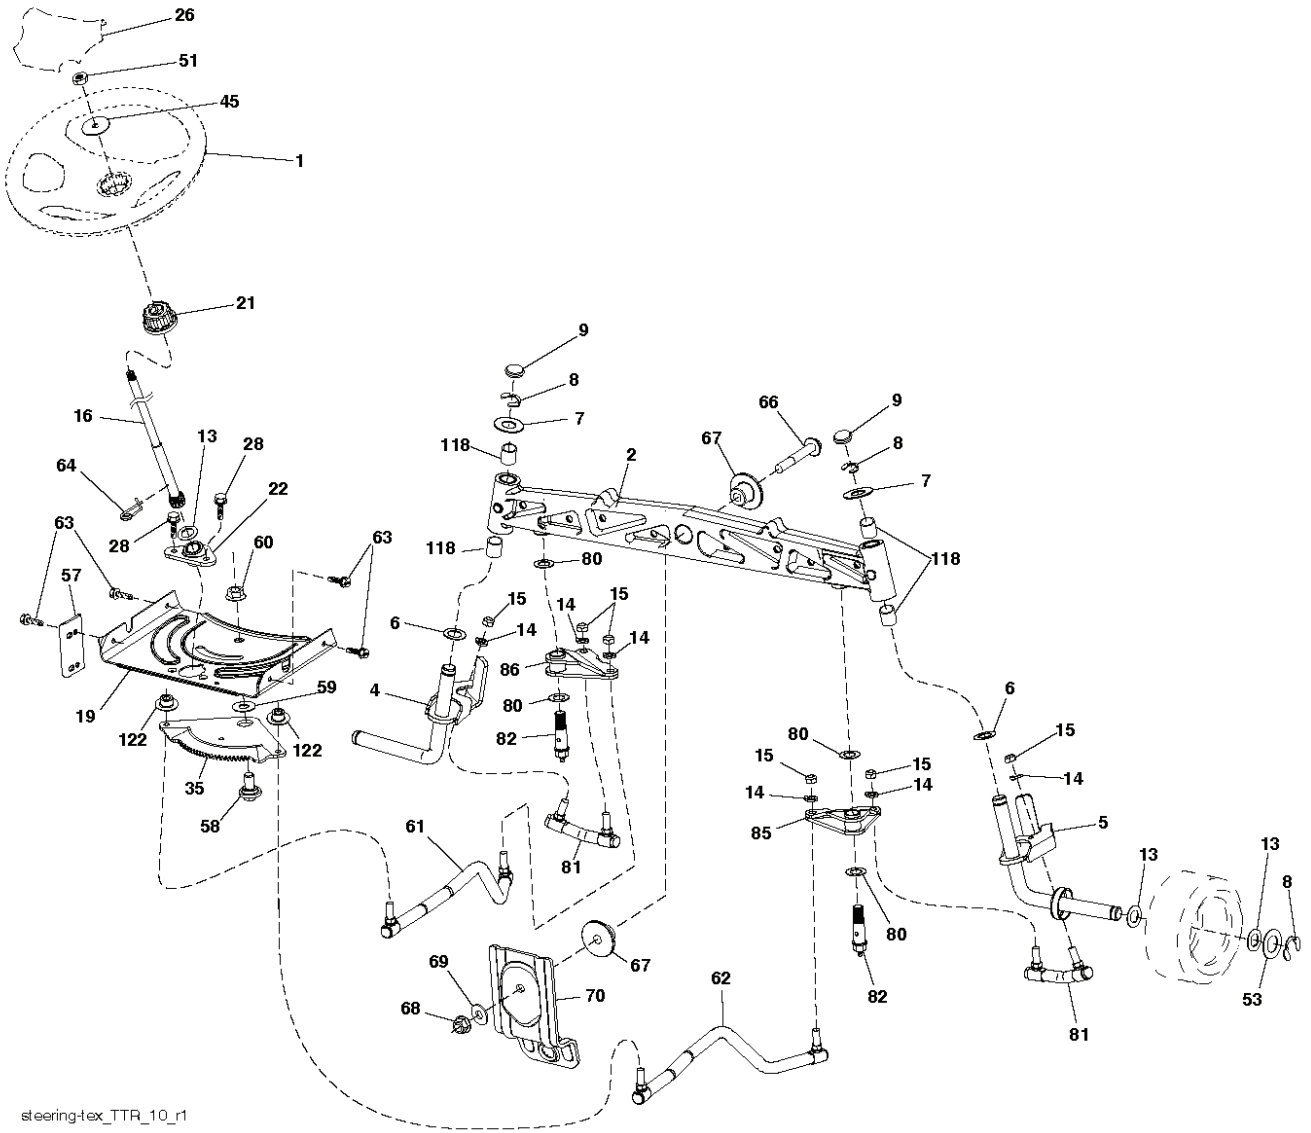

REF.	PART NO.	DESCRIPTION	REMARK	QTY.	KIT
2	532436996	SHAFT	RH	1	
3	532195231	LEVER	RH	1	
7	532411555	GRIP		1	
10	532196314	SPRING		1	
87	532194209	SPRING		1	
88	532445496	SPRING		1	
89	819191912	WASHER		1	
90	532194208	PIN		1	
91	532195181	LINK		1	
97	817490608	SCREW		1	
98	532195270	LINK		1	
100	873930600	NUT		1	
101	532407003	LINK		1	

seat-lex_6.5SL_3

REF.	PART NO.	DESCRIPTION	REMARK	QTY.	KIT
1	532439822	SEAT		1	
2	532180166	BRACKET		1	
3	532140675	STRAP		1	
6	873800600	NUT		1	
7	532124181	SPRING		1	
8	532171877	BOLT		1	
10	532196977	PLATE		1	
21	532171852	BOLT		1	
37	873800500	LOCK NUT		1	
40	532197661	HANDLE		1	
41	532198200	SPRING		1	
43	874760612	BOLT		1	
44	819133812	WASHER		1	

wheel_art_1-tex

REF.	PART NO.	DESCRIPTION	REMARK	QTY.	KIT
1	532059192	CAP VALVE		1	
2	532065139	NIPPLE		1	
3	532138336	RIM	Front 6"	1	
4	532059904	HOSE	(Service Item Only)	1	
5	532106222	TIRE	Front 15" x 6.0"-6"	1	
6	532124957	FITTING	(Front Wheel Only)	1	
7	532124959	BEARING	(Front Wheel Only)	1	
8	532175039	HUB CAP		1	
9	532420531	TIRE	Rear 18" x 9.5"-8"	1	
10	532124926	HOSE	(Service Item Only)	1	
11	532138337	RIM SPROCKET	Rear 8"	1	
	532144334	SEALING FOAM		1	