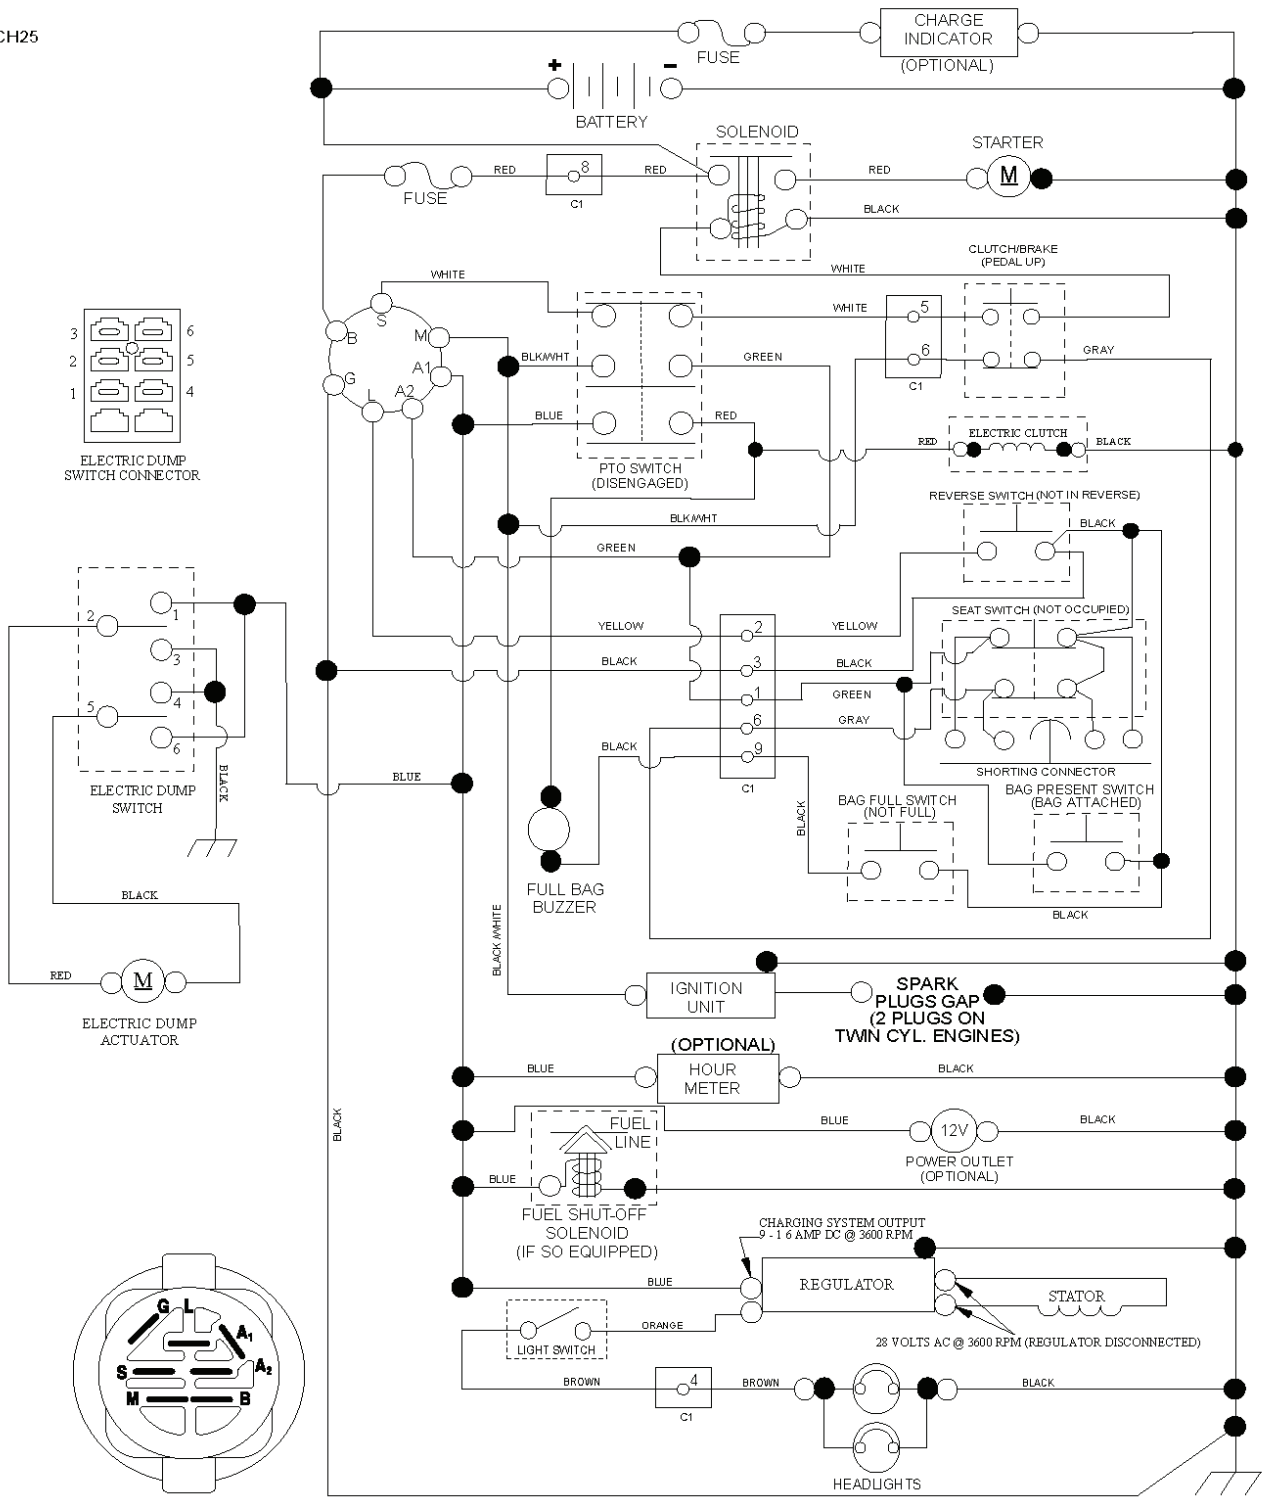

SCH25

POSITION	CIRCUIT "MAKE"
OFF	M+G+A1
RUN/OVERRIDE	B+A1
RUN	B+A1 L+A2
START	B + S + A1

WIRING INSULATED CLIPS
NOTE: IF WIRING INSULATED CLIPS WERE REMOVED FOR SERVICING OF UNIT, THEY SHOULD BE RE-INSTALLED TO PROPERLY SECURE YOUR WIRING.