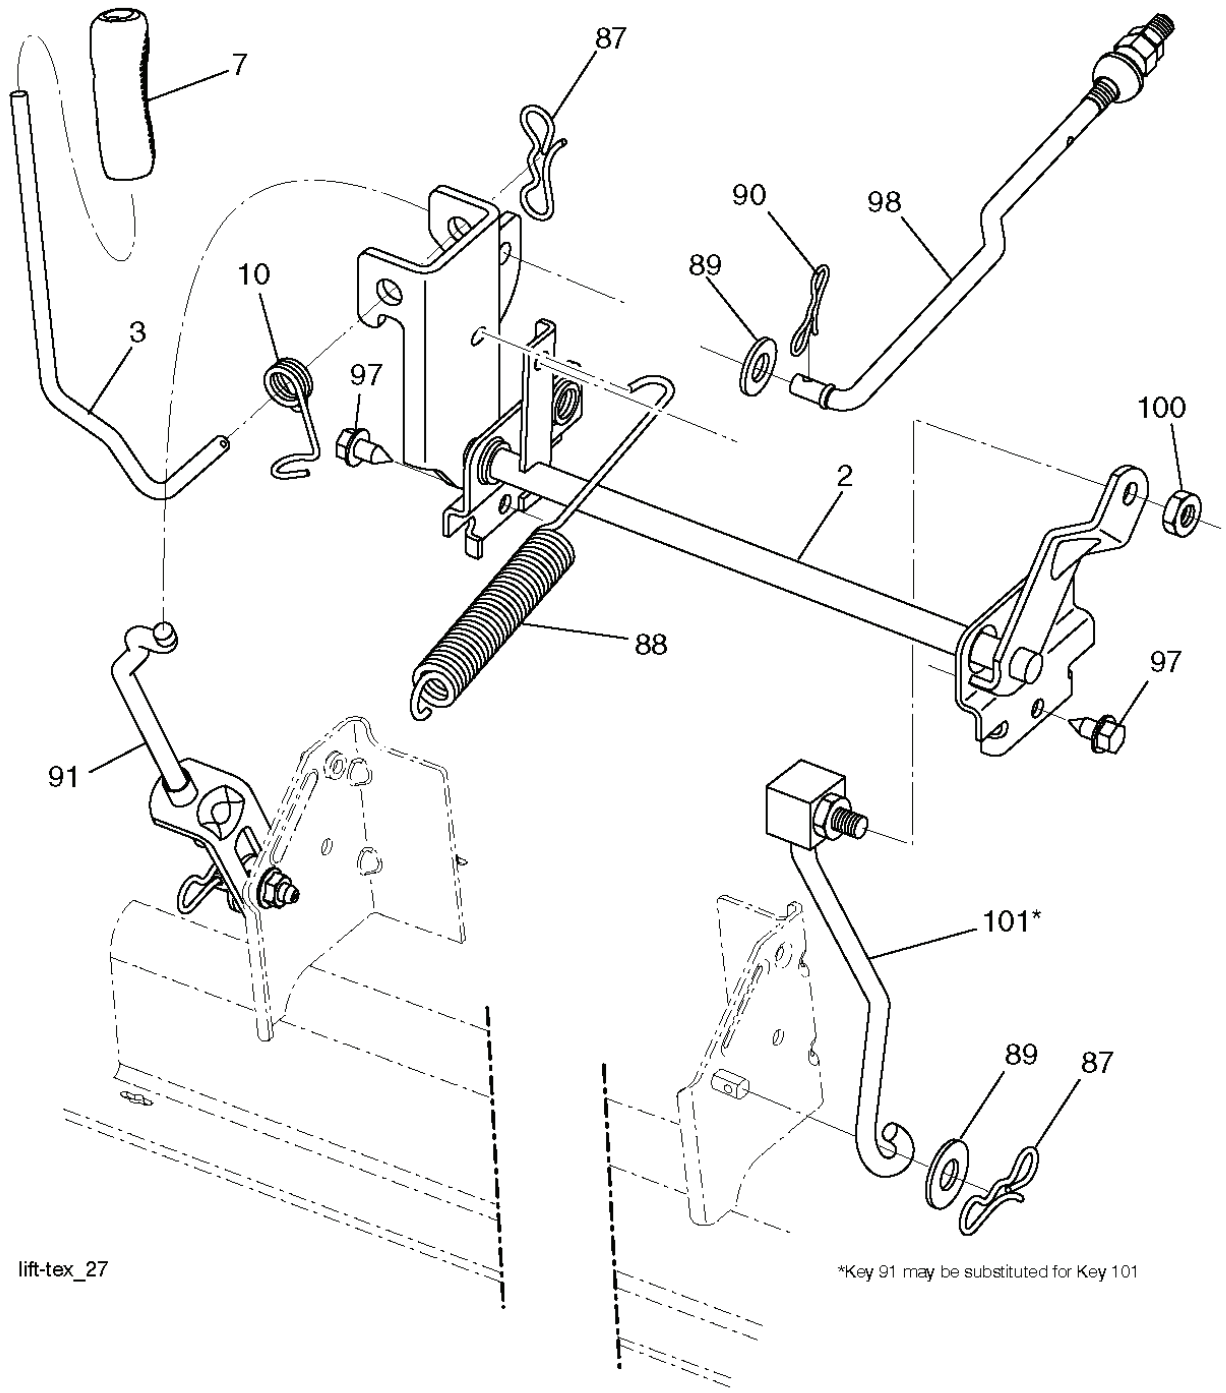

CTH173, 96051001600, 2011-01

SPARE PARTS LIST

TC03S

REF.	PART NO.	DESCRIPTION	REMARK	QTY.	KIT
1	532437157	BATTERY		1	
2	532440923	SCREW		1	
16	532176138	MICRO SWITCH		1	
21	532400252	HARNESS		1	
22	532004152	BULB		1	
25	532437162	CABLE		1	
26	532175158	FUSE		1	
27	873510400	NUT		1	
28	532437163	CABLE		1	
29	532401545	SWITCH		1	
30	532193350	IGNITION MODULE		1	
33	532411935	KEY		1	
34	532110712	SWITCH		1	
40	532421002	HARNESS		1	
42	532131563	COVER		1	
43	532192507	SOLENOID		1	
55	817060512	SCREW		1	
71	532440819	HARNESS		1	
79	532175242	HOLDER		1	
83	532436774	NUT		1	
87	532421060	SWITCH		1	
99	817720408	SCREW		1	
102	532404454	CABLE		1	
105	532407568	SWITCH		1	
107	532180379	SWITCH FBI		1	
108	532421062	SWITCH		1	

SPARK ARRESTER KIT

engine-tex_kohl_23_r1

REF.	PART NO.	DESCRIPTION	REMARK	QTY.	KIT
1	000000000	W/O DESCRIPTION	Engine Kohler Model No. SV530-0212	1	
2	532188655	MUFFLER		1	
9	532194320	BELT GUIDE		1	
12	532405471	PULLEY		1	
15	532407545	FUEL TANK		1	
18	532430220	FUEL CAP		1	
20	532183897	CONTROL		1	
21	532416358	SCREW		1	
28	532137040	HOSE		1	
29	532137180	SPARK ARRESTER KIT		1	
37	532123487	HOSE CLAMP		1	
42	810040700	WASHER		1	
45	873510400	NUT		1	
69	532185909	GASKET		1	
79	532192334	SCREW		1	
83	532171877	BOLT		1	
85	532173937	BOLT		1	
90	817000616	SCREW		1	
92	817120616	SCREW		1	
94	532188654	TUBE EXHAUST		1	
96	819091416	WASHER		1	
97	817670412	SCREW		1	
102	817060516	SCREW		1	
108	532423041	COVER		1	
122	532421922	EXTENSION PIPE		1	

wheel_art_1-tex

REF.	PART NO.	DESCRIPTION	REMARK	QTY.	KIT
1	532059192	CAP VALVE		1	
2	532065139	NIPPLE		1	
3	532138336	RIM	Front 6"	1	
4	532059904	HOSE	(Service Item Only)	1	
5	532106222	TIRE	Front 15" x 6.0"-6"	1	
6	532124957	FITTING	(Front Wheel Only)	1	
7	532124959	BEARING	(Front Wheel Only)	1	
8	532175039	HUB CAP		1	
9	532420531	TIRE	Rear 18" x 9.5"-8"	1	
10	532124926	HOSE	(Service Item Only)	1	
11	532138337	RIM SPROCKET	Rear 8"	1	
--	532144334	SEALING FOAM		1	