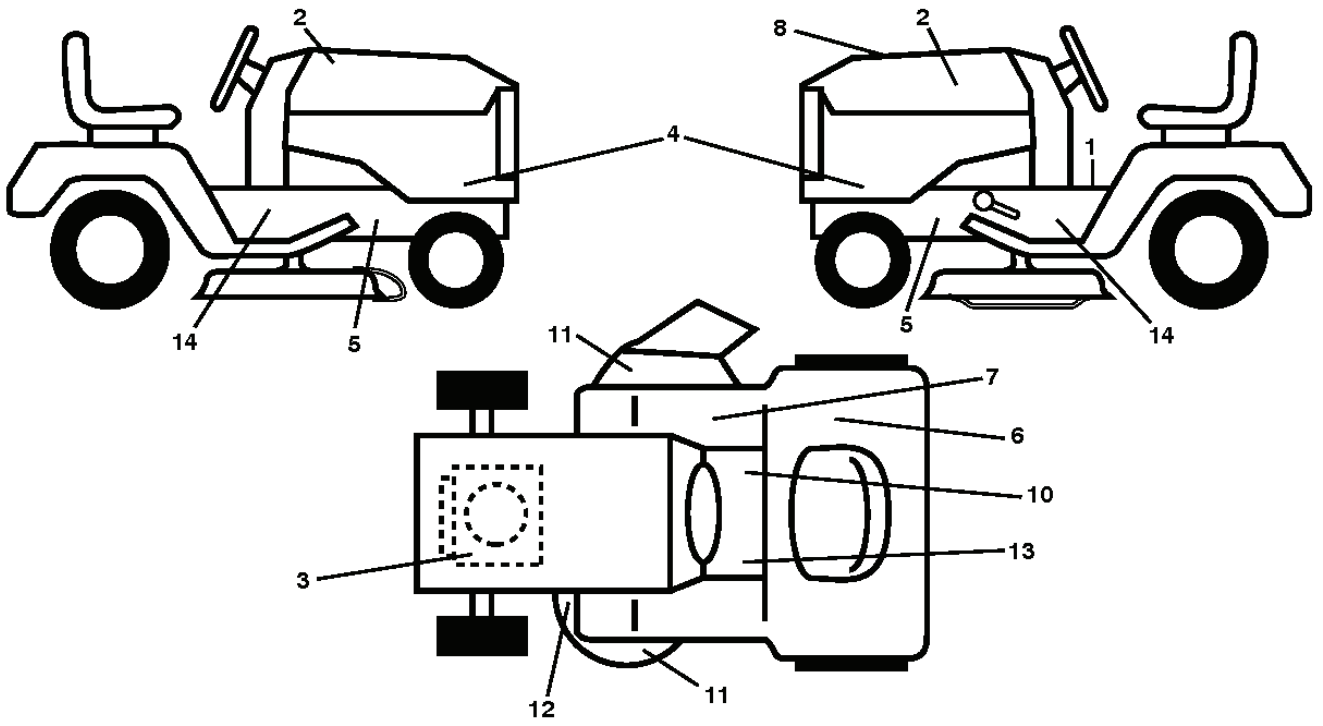

REF.	PART NO.	DESCRIPTION	REMARK	QTY.	KIT
1	532400389	LABEL		1	
2	581627301	DECAL		1	
3	532196841	DECAL		1	
4	532439955	DECAL		1	
5	532159736	DECAL		1	
6	532180432	DECAL		1	
7	532182166	DECAL		1	
8	532439837	DECAL		1	
10	532140837	DECAL		1	
11	532182166	DECAL		1	
12	532441189	DECAL		1	
13	532159737	DECAL		1	
14	532401146	DECAL		1	
--	532441409	PAD		1	
--	532441410	PAD		1	
--	532442744	DECAL		1	
--	532440901	DECAL		1