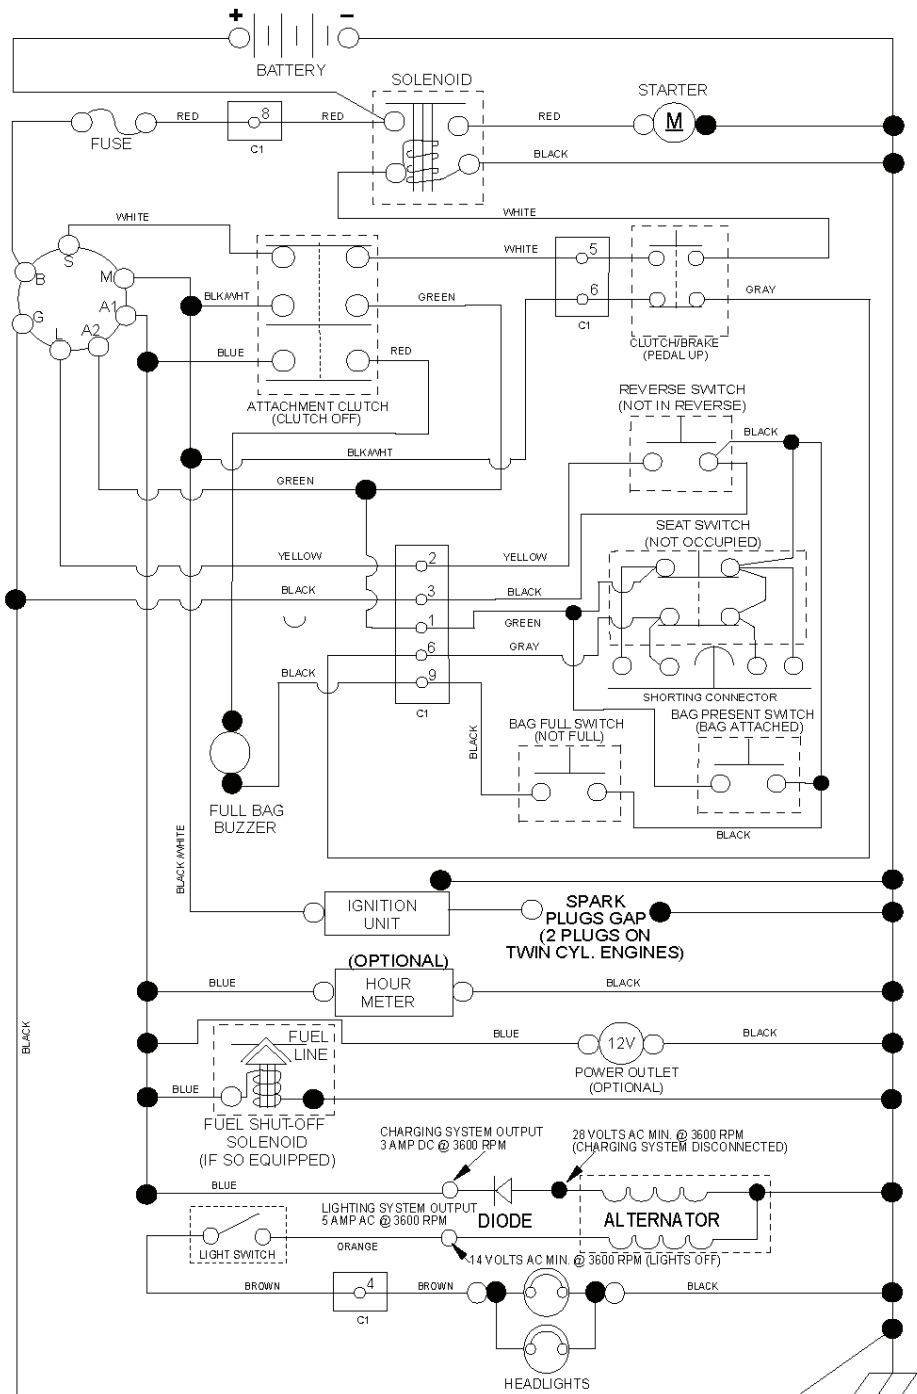

CTH173, 96051001600, 2011-01

SPARE PARTS LIST

TC03S

REF.	PART NO.	DESCRIPTION	REMARK	QTY.	KIT
1	532437157	BATTERY		1	
2	532440923	SCREW		1	
16	532176138	MICRO SWITCH		1	
21	532400252	HARNESS		1	
22	532004152	BULB		1	
25	532437162	CABLE		1	
26	532175158	FUSE		1	
27	873510400	NUT		1	
28	532437163	CABLE		1	
29	532401545	SWITCH		1	
30	532193350	IGNITION MODULE		1	
33	532411935	KEY		1	
34	532110712	SWITCH		1	
40	532421002	HARNESS		1	
42	532131563	COVER		1	
43	532192507	SOLENOID		1	
55	817060512	SCREW		1	
71	532440819	HARNESS		1	
79	532175242	HOLDER		1	
83	532436774	NUT		1	
87	532421060	SWITCH		1	
99	817720408	SCREW		1	
102	532404454	CABLE		1	
105	532407568	SWITCH		1	
107	532180379	SWITCH FBI		1	
108	532421062	SWITCH		1	

SPARK ARRESTER KIT

engine-tex_kohl_23_r1

REF.	PART NO.	DESCRIPTION	REMARK	QTY.	KIT
1	000000000	W/O DESCRIPTION	Engine Kohler Model No. SV530-0212	1	
2	532188655	MUFFLER		1	
9	532194320	BELT GUIDE		1	
12	532405471	PULLEY		1	
15	532407545	FUEL TANK		1	
18	532430220	FUEL CAP		1	
20	532183897	CONTROL		1	
21	532416358	SCREW		1	
28	532137040	HOSE		1	
29	532137180	SPARK ARRESTER KIT		1	
37	532123487	HOSE CLAMP		1	
42	810040700	WASHER		1	
45	873510400	NUT		1	
69	532185909	GASKET		1	
79	532192334	SCREW		1	
83	532171877	BOLT		1	
85	532173937	BOLT		1	
90	817000616	SCREW		1	
92	817120616	SCREW		1	
94	532188654	TUBE EXHAUST		1	
96	819091416	WASHER		1	
97	817670412	SCREW		1	
102	817060516	SCREW		1	
108	532423041	COVER		1	
122	532421922	EXTENSION PIPE		1	

lift-tex_27

*Key 91 may be substituted for Key 101

REF.	PART NO.	DESCRIPTION	REMARK	QTY.	KIT
2	532436996	SHAFT		1	
3	532195231	LEVER		1	
7	532411555	GRIP		1	
10	532196314	SPRING		1	
87	532194209	SPRING		1	
88	532436995	SPRING		1	
89	819191912	WASHER		1	
90	532194208	PIN		1	
91	532195181	LINK		1	
97	817490608	SCREW		1	
98	532195270	LINK		1	
100	873930600	NUT		1	
101	532407003	LINK		1	