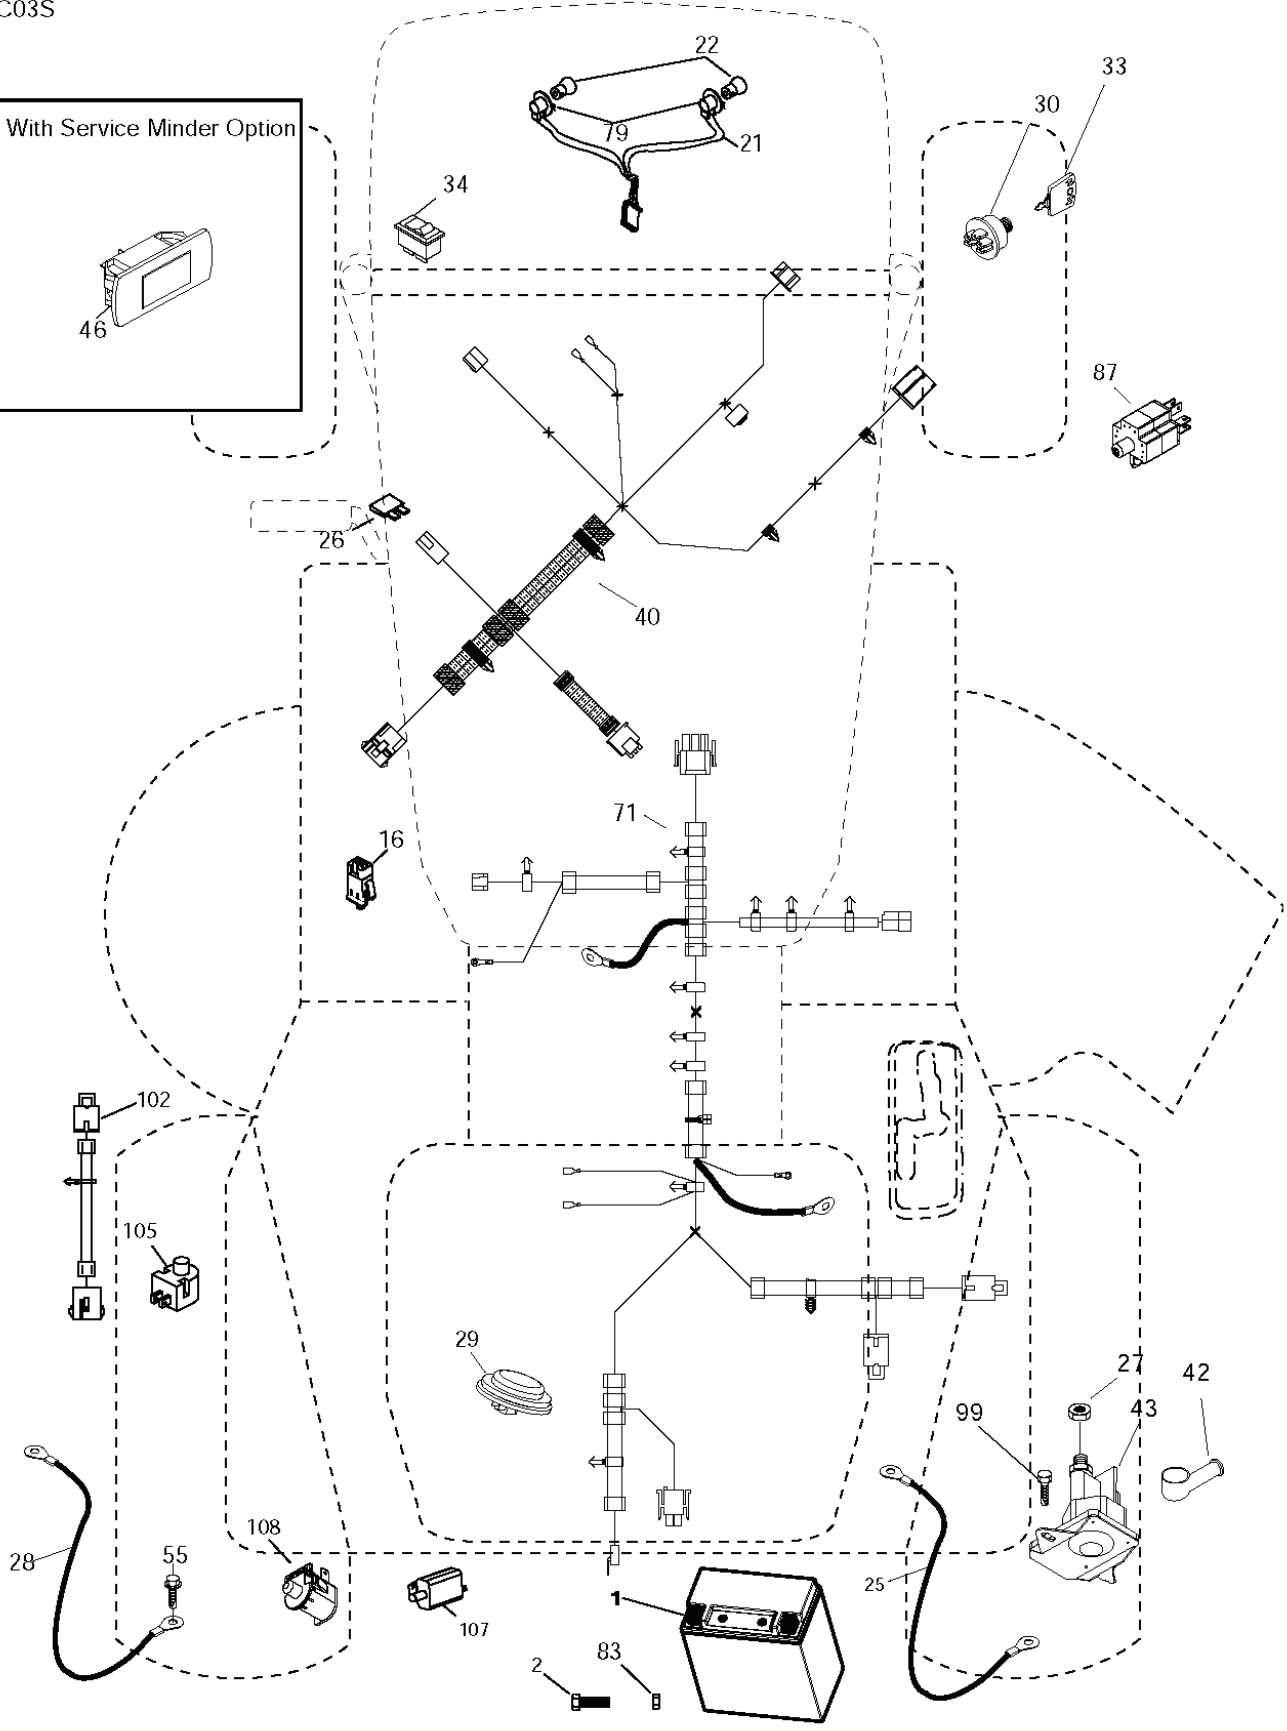

CTH173, 96051001600, 2011-01

SPARE PARTS LIST

TC03S

REF.	PART NO.	DESCRIPTION	REMARK	QTY.	KIT
1	532437157	BATTERY		1	
2	532440923	SCREW		1	
16	532176138	MICRO SWITCH		1	
21	532400252	HARNESS		1	
22	532004152	BULB		1	
25	532437162	CABLE		1	
26	532175158	FUSE		1	
27	873510400	NUT		1	
28	532437163	CABLE		1	
29	532401545	SWITCH		1	
30	532193350	IGNITION MODULE		1	
33	532411935	KEY		1	
34	532110712	SWITCH		1	
40	532421002	HARNESS		1	
42	532131563	COVER		1	
43	532192507	SOLENOID		1	
55	817060512	SCREW		1	
71	532440819	HARNESS		1	
79	532175242	HOLDER		1	
83	532436774	NUT		1	
87	532421060	SWITCH		1	
99	817720408	SCREW		1	
102	532404454	CABLE		1	
105	532407568	SWITCH		1	
107	532180379	SWITCH FBI		1	
108	532421062	SWITCH		1	

SPARK ARRESTER KIT

engine-tex_kohl_23_r1

REF.	PART NO.	DESCRIPTION	REMARK	QTY.	KIT
1	000000000	W/O DESCRIPTION	Engine Kohler Model No. SV530-0212	1	
2	532188655	MUFFLER		1	
9	532194320	BELT GUIDE		1	
12	532405471	PULLEY		1	
15	532407545	FUEL TANK		1	
18	532430220	FUEL CAP		1	
20	532183897	CONTROL		1	
21	532416358	SCREW		1	
28	532137040	HOSE		1	
29	532137180	SPARK ARRESTER KIT		1	
37	532123487	HOSE CLAMP		1	
42	810040700	WASHER		1	
45	873510400	NUT		1	
69	532185909	GASKET		1	
79	532192334	SCREW		1	
83	532171877	BOLT		1	
85	532173937	BOLT		1	
90	817000616	SCREW		1	
92	817120616	SCREW		1	
94	532188654	TUBE EXHAUST		1	
96	819091416	WASHER		1	
97	817670412	SCREW		1	
102	817060516	SCREW		1	
108	532423041	COVER		1	
122	532421922	EXTENSION PIPE		1	

wheel_art_1-tex

REF.	PART NO.	DESCRIPTION	REMARK	QTY.	KIT
1	532059192	CAP VALVE		1	
2	532065139	NIPPLE		1	
3	532138336	RIM	Front 6"	1	
4	532059904	HOSE	(Service Item Only)	1	
5	532106222	TIRE	Front 15" x 6.0"-6"	1	
6	532124957	FITTING	(Front Wheel Only)	1	
7	532124959	BEARING	(Front Wheel Only)	1	
8	532175039	HUB CAP		1	
9	532420531	TIRE	Rear 18" x 9.5"-8"	1	
10	532124926	HOSE	(Service Item Only)	1	
11	532138337	RIM SPROCKET	Rear 8"	1	
--	532144334	SEALING FOAM		1	