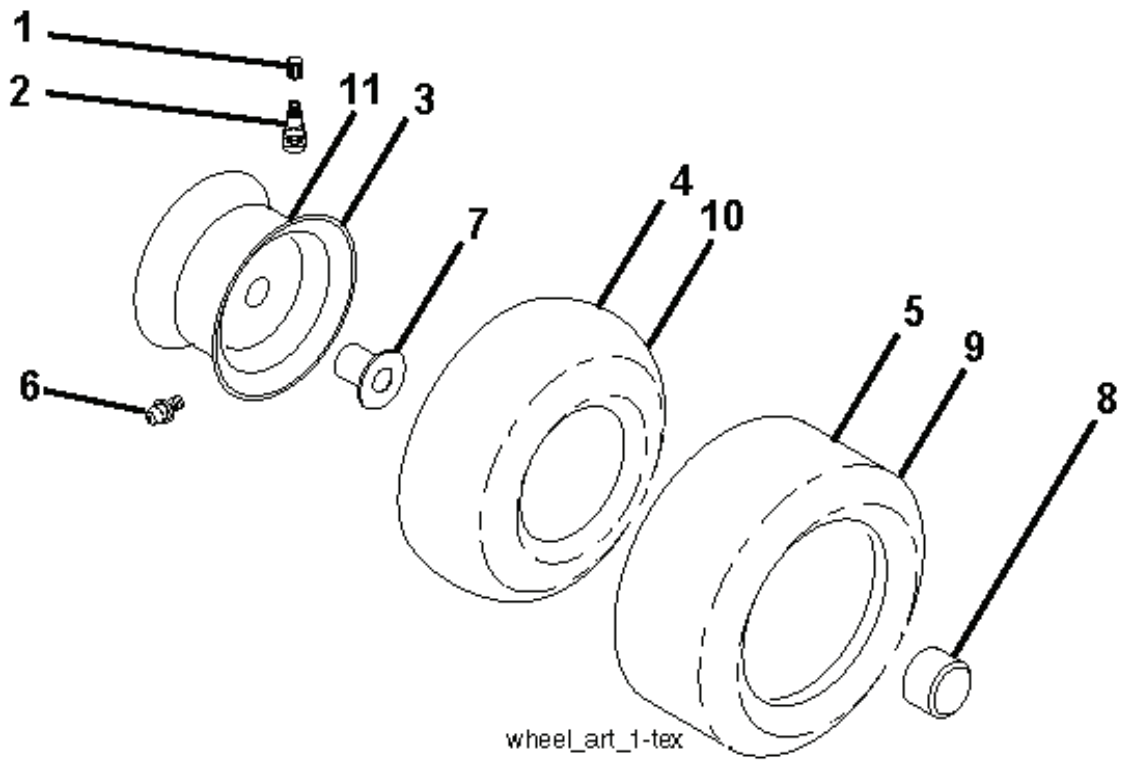

IGNITION SWITCH

POSITION	CIRCUIT	"MAKE"
OFF	M+G+A1	
RUN/OVERRIDE	B+A1	
RUN	B+A1	L+A2
START	B+S+A1	

CHASSIS HARNESS CONNECTOR (C1) (MATING SIDE)

DASH HARNESS CONNECTOR (C1) (MATING SIDE)

WIRING INSULATED CLIPS
 NOTE: IF WIRING INSULATED CLIPS WERE REMOVED FOR SERVICING OF UNIT, THEY SHOULD BE RE-INSTALLED TO PROPERLY SECURE YOUR WIRING.

●
 NON-REMOVABLE CONNECTIONS

○
 REMOVABLE CONNECTIONS

seat-tex_7A-vgt

REF.	PART NO.	DESCRIPTION	REMARK	QTY.	KIT
1	532439822	SEAT		1	
2	532180166	BRACKET		1	
3	532140675	STRAP		1	
6	873800600	NUT		1	
7	532124181	SPRING		1	
8	532171877	BOLT		1	
10	532196977	PLATE		1	
21	532171852	BOLT		1	
37	873800500	LOCK NUT		1	
40	532197661	HANDLE		1	
41	532198200	SPRING		1	
43	874760612	BOLT		1	
44	819133812	WASHER		1	

wheel_art_1-tex

REF.	PART NO.	DESCRIPTION	REMARK	QTY.	KIT
1	532059192	CAP VALVE		1	
2	532065139	NIPPLE		1	
3	532138336	RIM	Front 6"	1	
4	532059904	HOSE	(Service Item Only)	1	
5	532106222	TIRE	Front 15" x 6.0"-6"	1	
6	532124957	FITTING	(Front Wheel Only)	1	
7	532124959	BEARING	(Front Wheel Only)	1	
8	532175039	HUB CAP		1	
9	532420531	TIRE	Rear 18" x 9.5"-8"	1	
10	532124926	HOSE	(Service Item Only)	1	
11	532138337	RIM SPROCKET	Rear 8"	1	
--	532144334	SEALING FOAM		1	