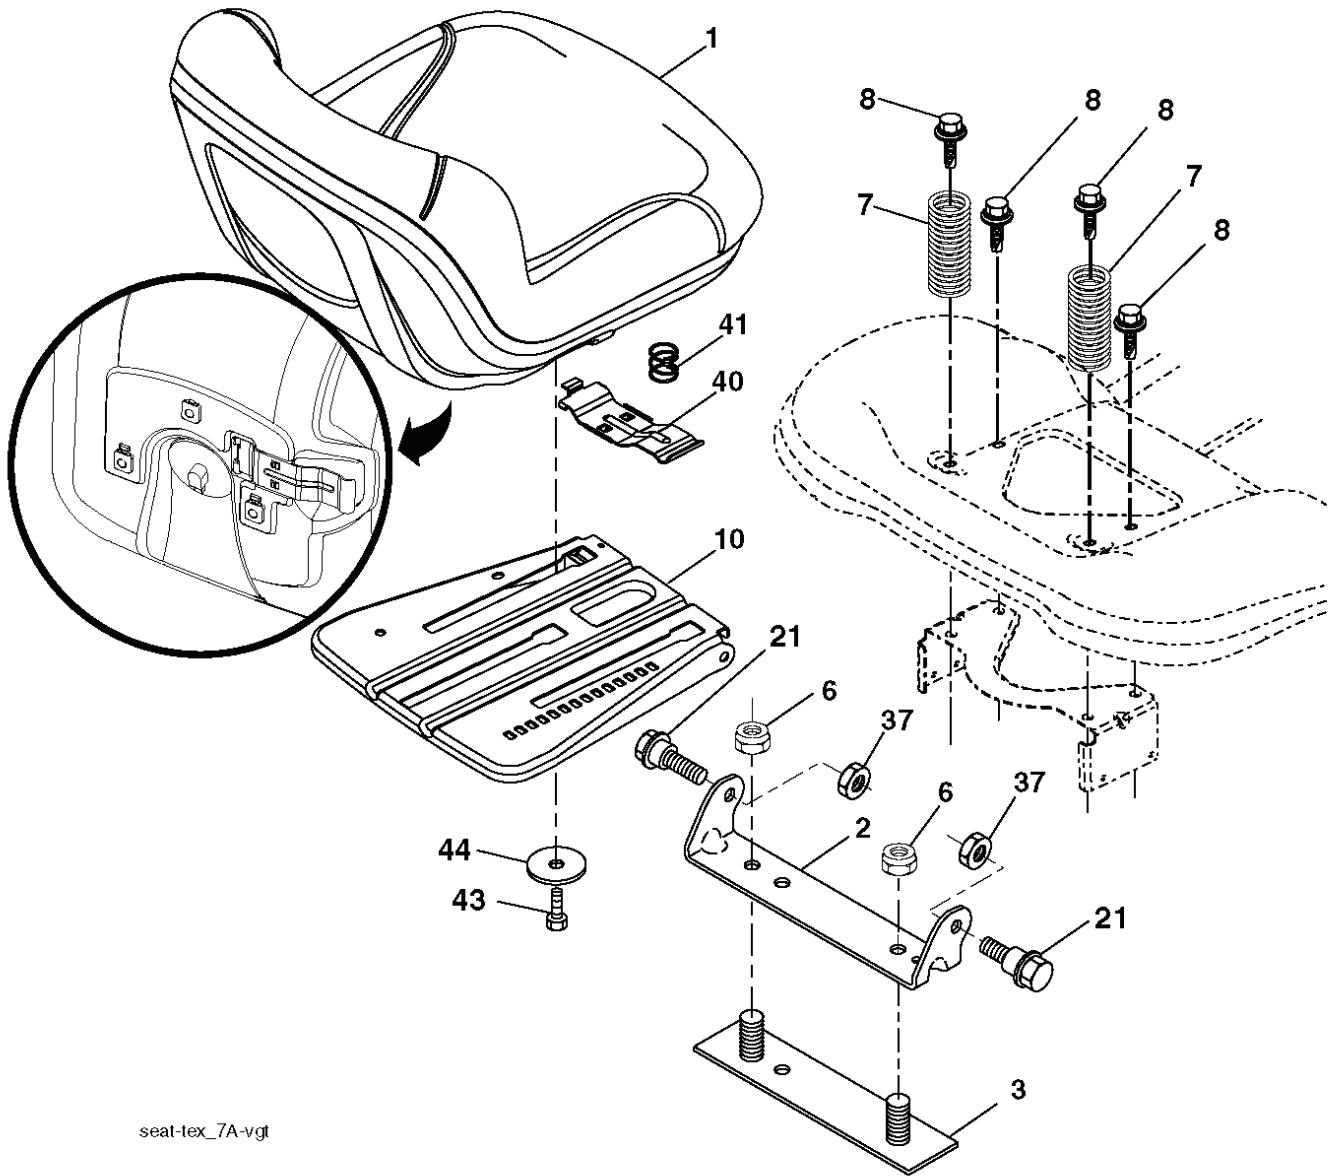

IGNITION SWITCH

POSITION	CIRCUIT	"MAKE"
OFF	M+G+A1	
RUN/OVERRIDE	B+A1	
RUN	B+A1	L+A2
START	B+S+A1	

CHASSIS HARNESS CONNECTOR (C1) (MATING SIDE)

DASH HARNESS CONNECTOR (C1) (MATING SIDE)

WIRING INSULATED CLIPS
 NOTE: IF WIRING INSULATED CLIPS WERE REMOVED FOR SERVICING OF UNIT, THEY SHOULD BE RE-INSTALLED TO PROPERLY SECURE YOUR WIRING.

●
 NON-REMOVABLE CONNECTIONS

○
 REMOVABLE CONNECTIONS

seat-tex_7A-vgt

REF.	PART NO.	DESCRIPTION	REMARK	QTY.	KIT
1	532439822	SEAT		1	
2	532180166	BRACKET		1	
3	532140675	STRAP		1	
6	873800600	NUT		1	
7	532124181	SPRING		1	
8	532171877	BOLT		1	
10	532196977	PLATE		1	
21	532171852	BOLT		1	
37	873800500	LOCK NUT		1	
40	532197661	HANDLE		1	
41	532198200	SPRING		1	
43	874760612	BOLT		1	
44	819133812	WASHER		1	