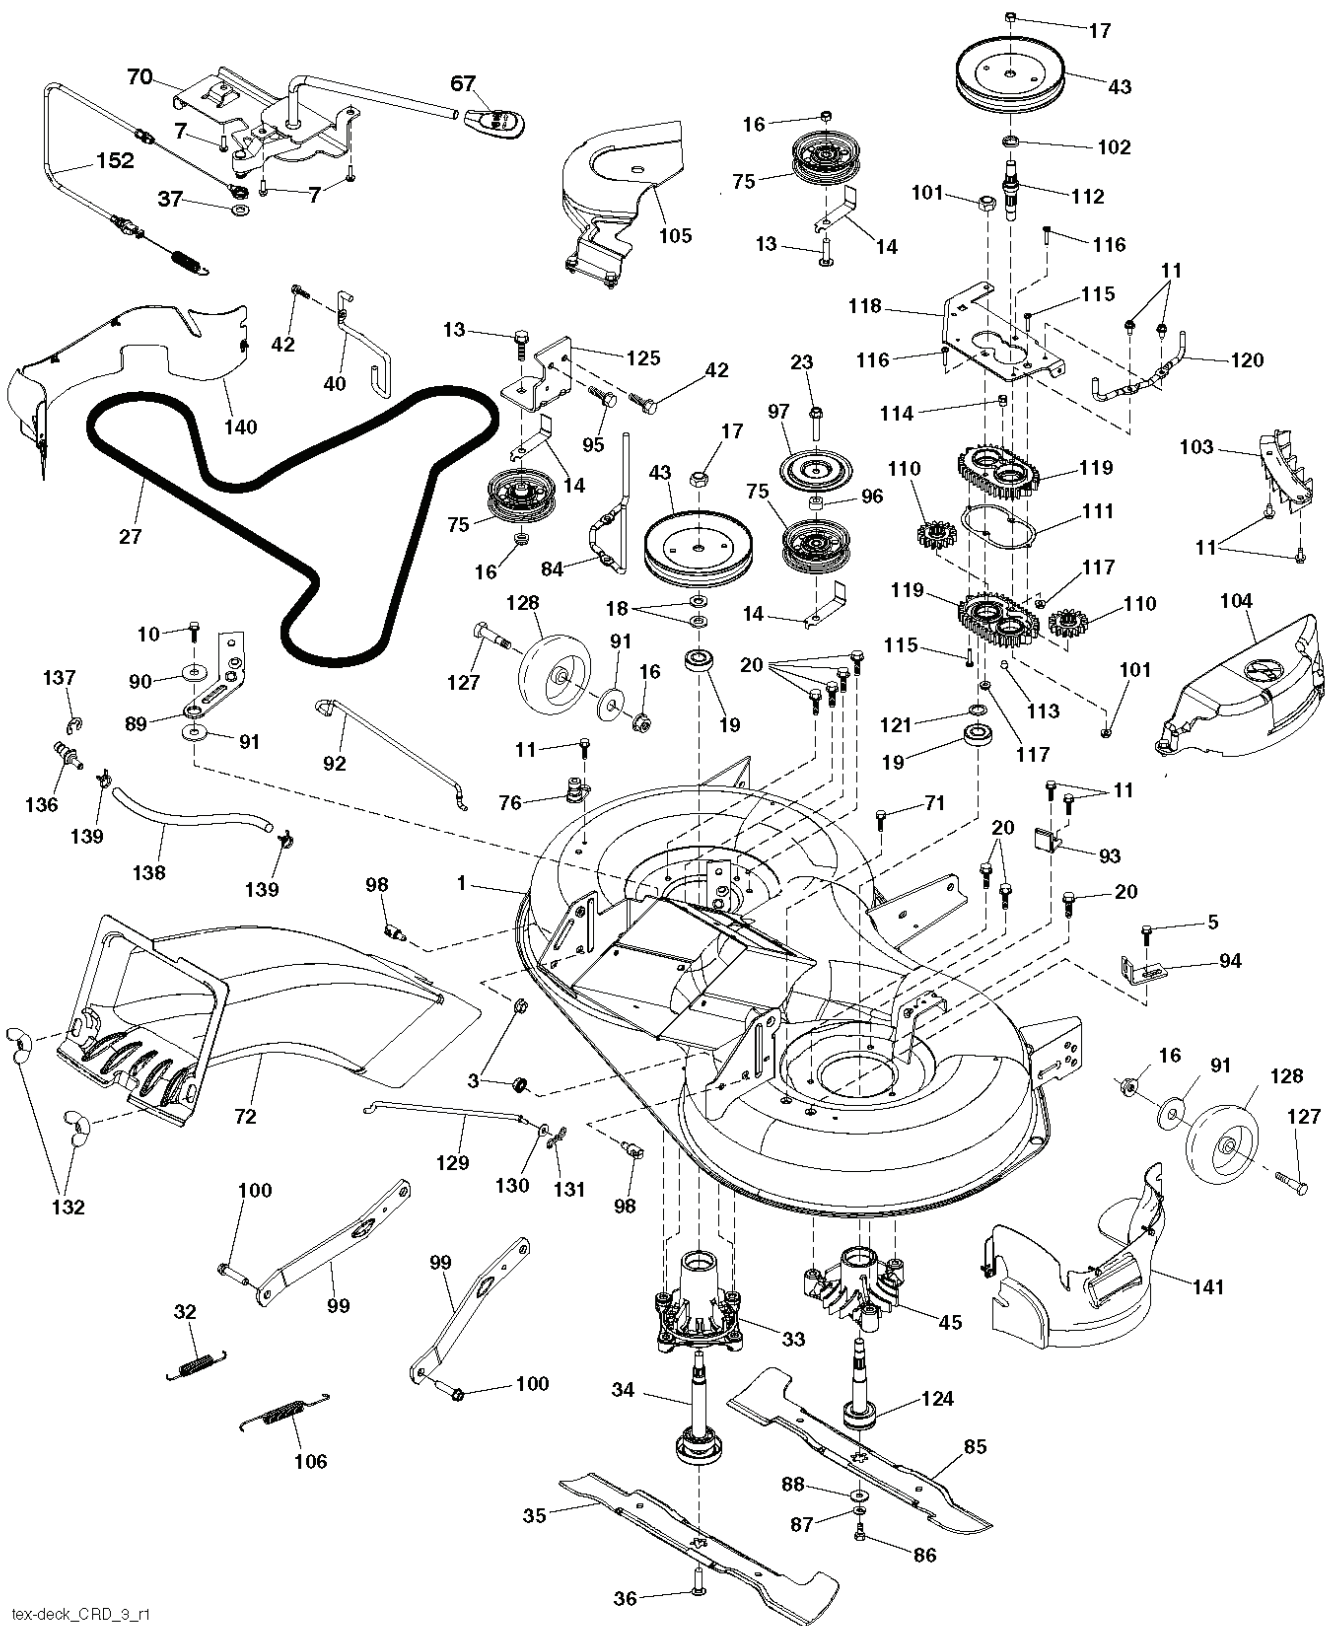

REF.	PART NO.	DESCRIPTION	REMARK	QTY.	KIT
1	532440971	DECK		1	
3	873900500	NUT		1	
5	817000510	BOLT		1	
7	532416358	SCREW		1	
10	817000616	SCREW		1	
11	532137729	SCREW		1	
13	872110612	BOLT		1	
14	532156085	BELT GUIDE		1	
16	873900600	NUT		1	
17	532400234	NUT		1	
18	532187690	WASHER		1	
19	532110485	BEARING		1	
20	532173984	SCREW		1	
23	817490628	SCREW		1	
27	532439726	BELT		1	
32	532401872	SPRING		1	
33	532187281	BEARING HOUSING		1	
34	532192872	SHAFT ASSY		1	
35	532427984	RIDE ON BLADE		1	
36	532193003	SCREW		1	
37	819131316	WASHER		1	
40	532197258	BELT GUIDE		1	
42	817000512	SCREW		1	
43	532197473	PULLEY		1	
45	532137152	BEARING HOUSING		1	
67	532403012	HANDLE		1	
70	532401246	CLUTCH		1	
71	817670608	SCREW		1	
72	532446810	CHUTE		1	
75	532131494	PULLEY		1	
76	532439640	PORT		1	
84	532432520	KEEPER		1	
85	532427985	BLADE		1	
86	532181713	BOLT		1	
87	810030600	WASHER		1	
88	532140296	WASHER		1	
89	532438124	ARM		1	
90	532199092	SPACER		1	
91	819132012	WASHER		1	
92	532436993	ROD		1	
93	532438125	ARM		1	
94	532197250	BRACKET		1	
95	817000612	SCREW		1	
96	532400271	SPACER		1	
97	532182061	PROTECTOR		1	
98	532195161	STUD		1	
99	532195186	ARM		1	
100	532196539	BOLT		1	
101	873680900	NUT		1	
102	532402511	SPACER		1	
103	532436992	GUARD		1	
104	532441479	COVER		1	
105	532441479	COVER		1	
106	532193216	RESSORT RETOUR FREIN DE LAME		1	
110	532415356	GEAR		1	
111	532436979	GASKET		1	
112	532443852	SHAFT		1	
113	532438533	PLUG		1	
114	532438534	VALVE		1	
115	818031016	SCREW		1	
116	872110414	BOLT		1	
117	873900400	NUT		1	
118	532436989	ARM		1	
119	532438166	GEARCASE		1	
120	532436991	BRACKET		1	
121	532436985	WASHER		1	
124	532436986	SHAFT		1	
125	532436994	BRACKET		1	
127	532193406	BOLT		1	
128	532174873	WHEEL		1	
129	532404851	ROD		1	
130	819131312	WASHER		1	
131	532194208	PIN		1	
132	532178899	KNOB		1	
136	532439639	PLUG		1	
137	812000029	RETAINER RING		1	
138	532440743	HOSE		1	
139	532440742	CLAMP		1