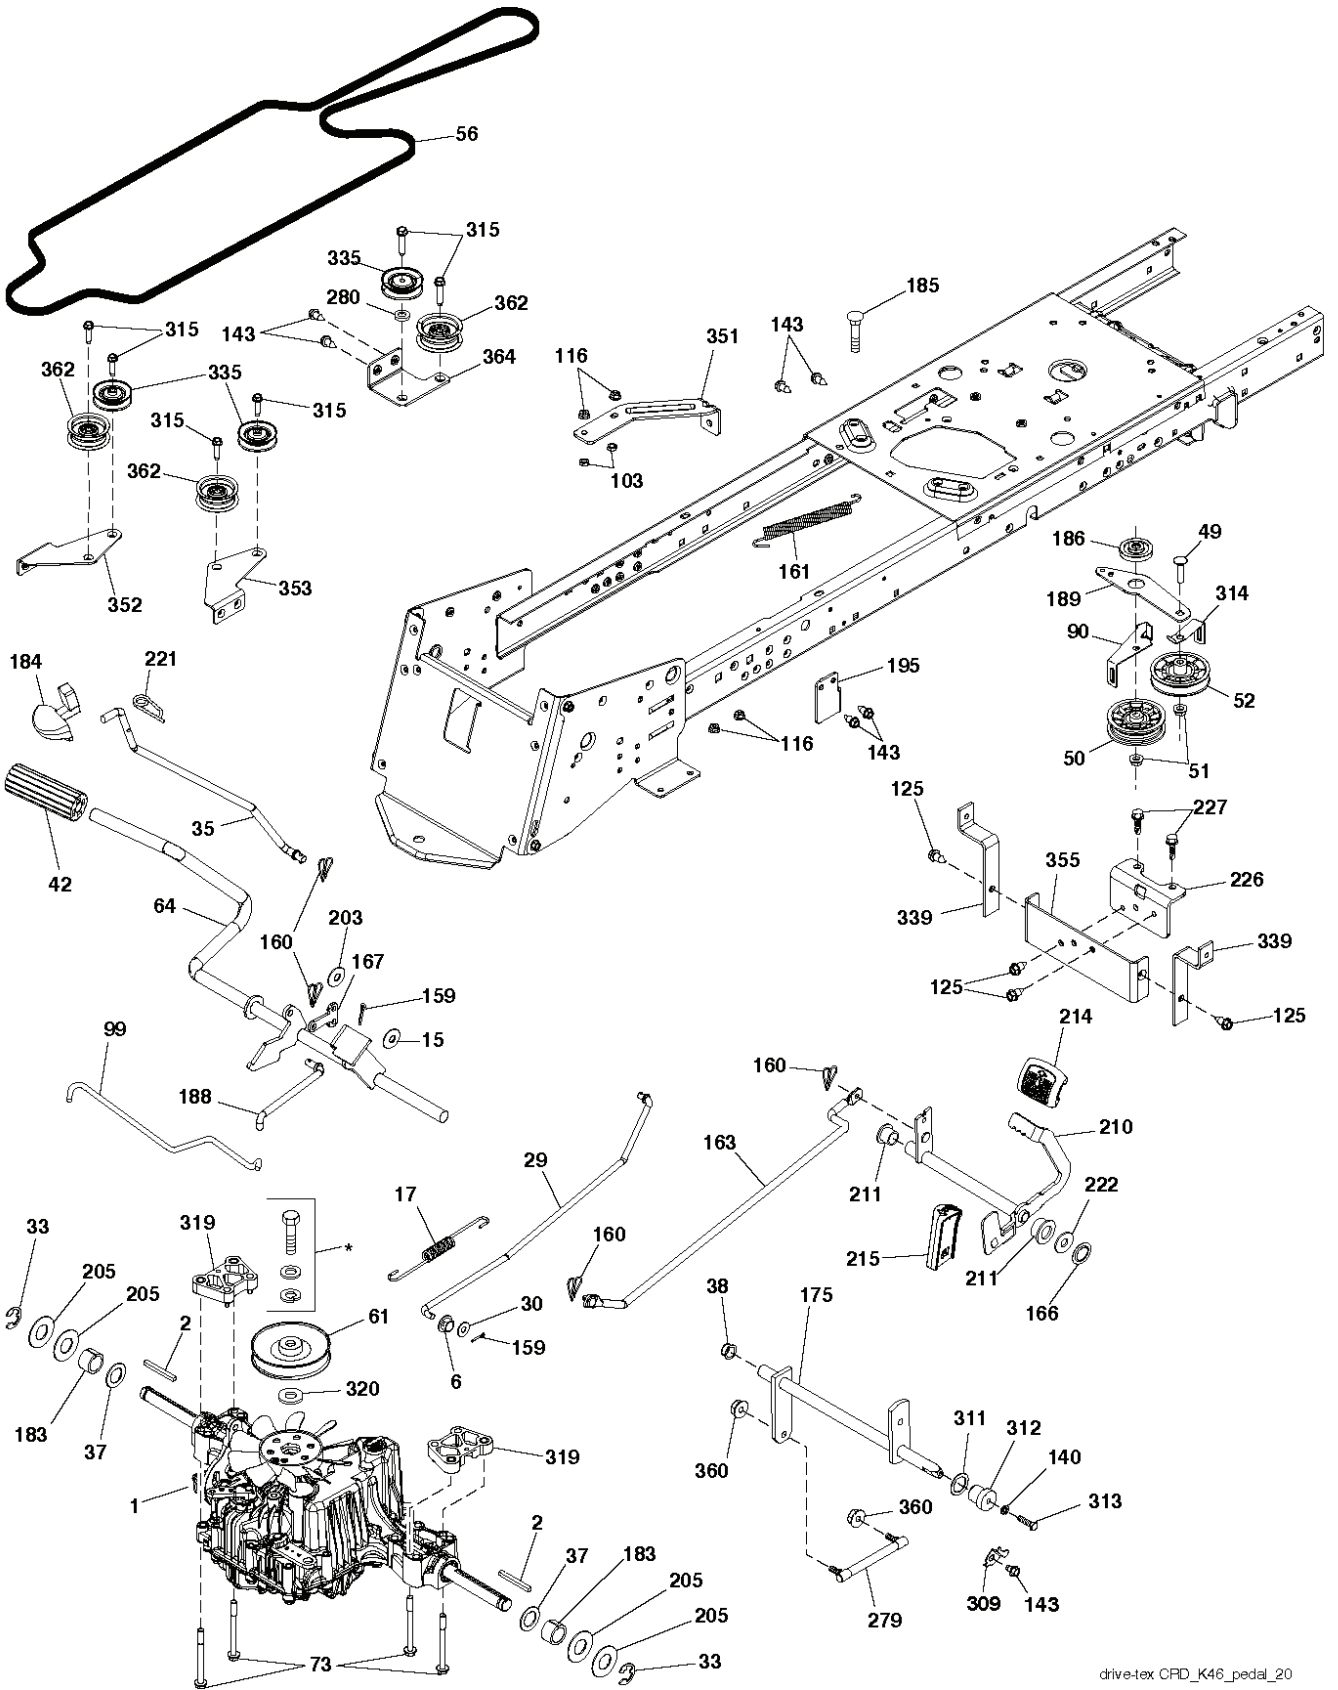

REF.	PART NO.	DESCRIPTION	REMARK	QTY.	KIT
1	000000000	W/O DESCRIPTION	TUFFTORQ K46 DF (446488)	1	
2	532123583	KEY		1	
6	532124028	BUSHING		1	
15	819131616	WASHER		1	
17	532436227	SPRING		1	
29	532435881	ROD		1	
30	819131616	WASHER		1	
33	812000001	RETAINER RING		1	
35	532401031	ROD		1	
37	532121749	WASHER		1	
38	532169613	SLEEVE		1	
42	532124872	PEDAL RUBBER		1	
49	872110614	BOLT		1	
50	532194327	PULLEY		1	
51	873900600	NUT		1	
52	532194326	PULLEY		1	
56	532170140	BELT		1	
61	532437788	PULLEY		1	
64	532197865	SHAFT		1	
73	874490560	BOLT		1	
90	532443605	KEEPER		1	
99	532443947	ROD		1	
103	873350500	NUT		1	
116	873900500	NUT		1	
125	817000512	SCREW		1	
140	810040400	WASHER		1	
143	817490508	SCREW		1	
159	876020412	SPLIT PIN		1	
160	532169484	PIN		1	
161	532105709	SPRING		1	
163	532436632	ROD		1	
166	532429164	NUT		1	
167	532405257	LATCH		1	
183	532137057	SPACER		1	
175	532429359	SHAFT		1	
184	532409747	KNOB		1	
185	872110622	BOLT		1	
186	532194321	SPACER		1	
188	532194323	LINK		1	
189	532433611	BELLCRANK		1	
195	532435865	BRACKET		1	
203	819111116	WASHER		1	
205	532121748	WASHER		1	
210	532400980	PEDAL ARM		1	
211	532120183	BEARING		1	
214	532421263	PAD		1	
215	532419482	PEDAL RUBBER		1	
221	532403187	SPRING		1	
222	879212010	WASHER		1	
226	532401564	BRACKET		1	
227	817490512	SCREW		1	
279	532444283	LINK		1	
280	819111012	WASHER		1	
309	532165580	RETAINER		1	
311	532169845	WASHER		1	
312	532165614	HUB		1	
313	874780416	BOLT		1	
314	532444713	RETAINER		1	
315	817580520	BOLT		1	
319	532436794	SPACER		1	
335	532199534	PULLEY		1	
339	532436867	STRAP		1	
351	532436998	BRACKET		1	
352	532435819	BRACKET		1	
353	532436577	BRACKET		1	
355	532435669	STRAP		1	
320	532187690	WASHER		1	
360	532444714	NUT		1	
362	532436812	IDLER		1	
364	532443032	BRACKET		1