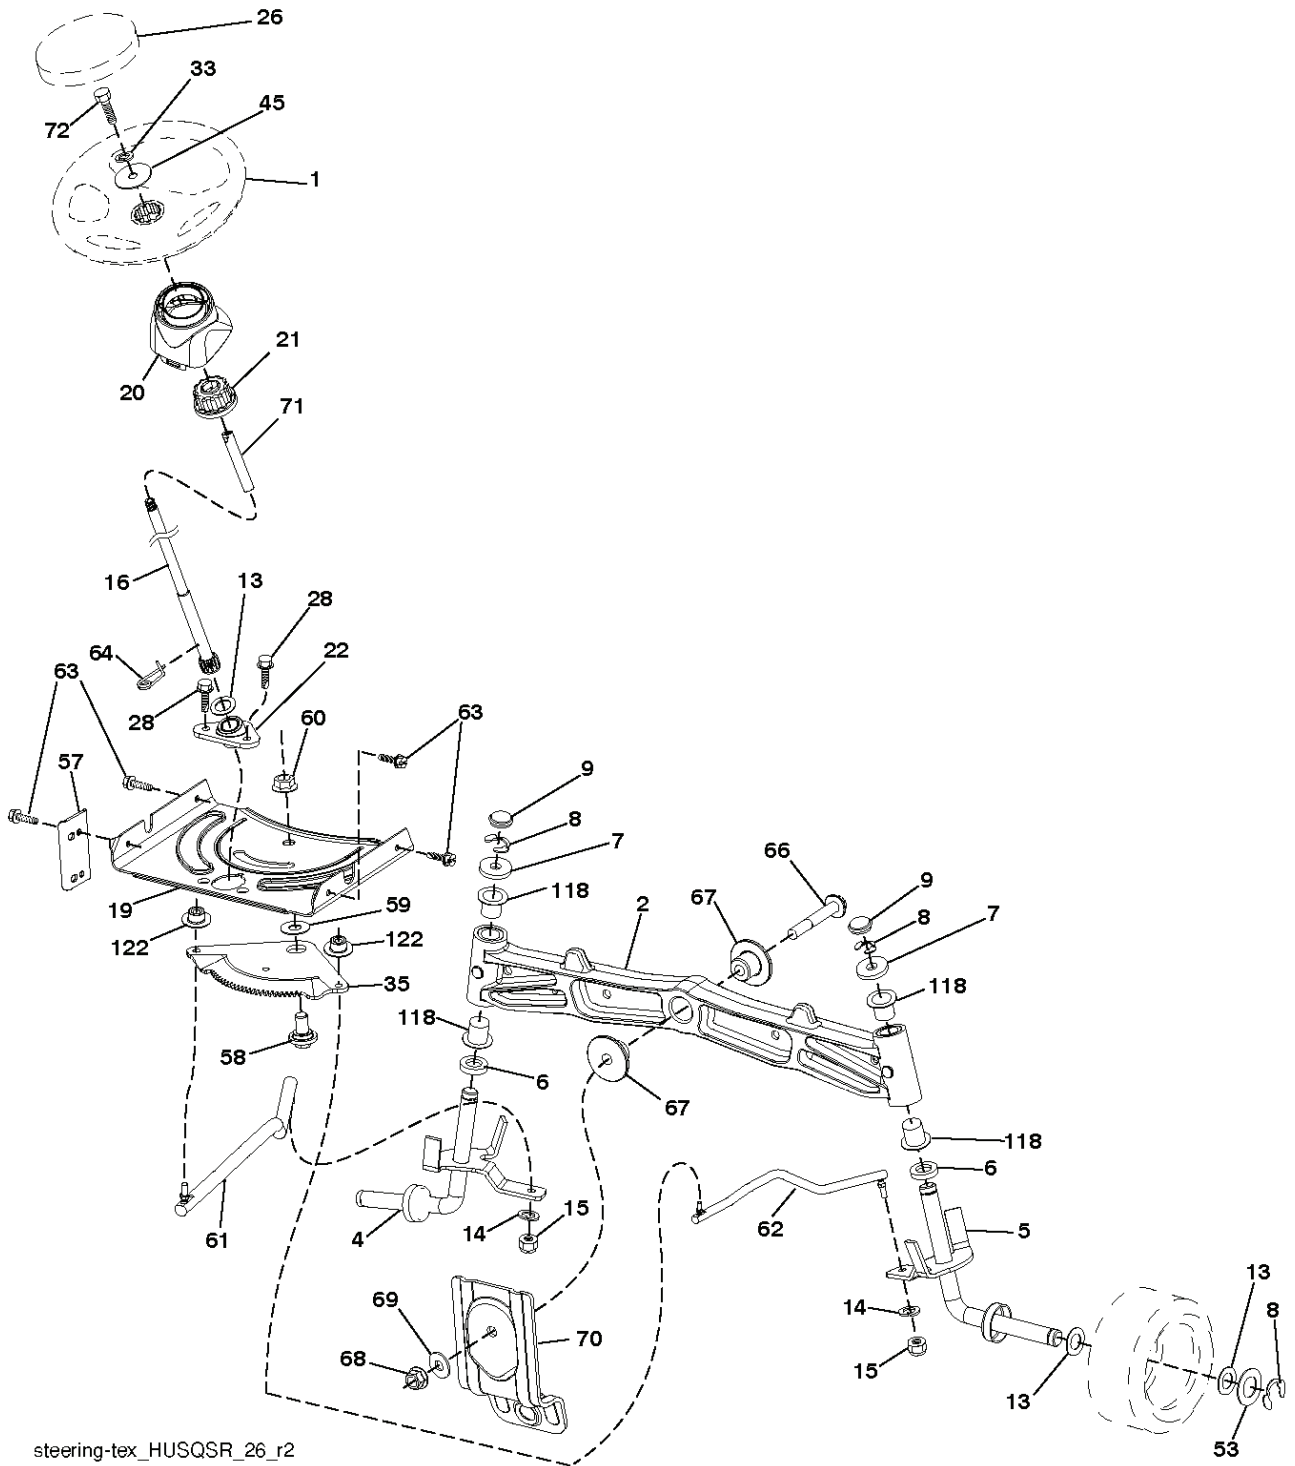

steering-tex_HUSQSR_26_r2

REF.	PART NO.	DESCRIPTION	REMARK	QTY.	KIT
1	532439740	STEERING WHEEL		1	
2	532413591	LINK ARM		1	
4	532403087	SPINDLE		1	
5	532403088	SPINDLE		1	
6	532124931	WASHER		1	
7	532121748	WASHER		1	
8	812000029	RETAINER RING		1	
9	532121232	HUB CAP		1	
13	532121749	WASHER		1	
14	810040600	WASHER		1	
15	873540600	NUT		1	
16	532429373	SHAFT		1	
19	532194729	PLATE		1	
20	532441425	COVER		1	
21	532186737	ADAPTER		1	
22	532420537	SUPPORT		1	
26	532439743	HUB CAP		1	
28	817000612	SCREW		1	
33	810040500	WASHER		1	
35	532194732	PLATE		1	
45	819113812	WASHER		1	
53	532188967	WASHER		1	
57	532407465	BRACKET		1	
58	532194747	BOLT		1	
59	532194748	WASHER		1	
60	873971000	NUT		1	
61	532194740	LINK		1	
62	532194741	LINK		1	
63	817000512	SCREW		1	
64	532199849	SPRING RETAINER		1	
66	871020748	BOLT		1	
67	532194737	BUSHING		1	
68	873900700	NUT		1	
69	532199162	WASHER		1	
70	532196197	BRACKET		1	
71	532190752	SHAFT		1	
72	532428982	BOLT		1	
118	532406013	BEARING		1	
122	532444962	CAP		1