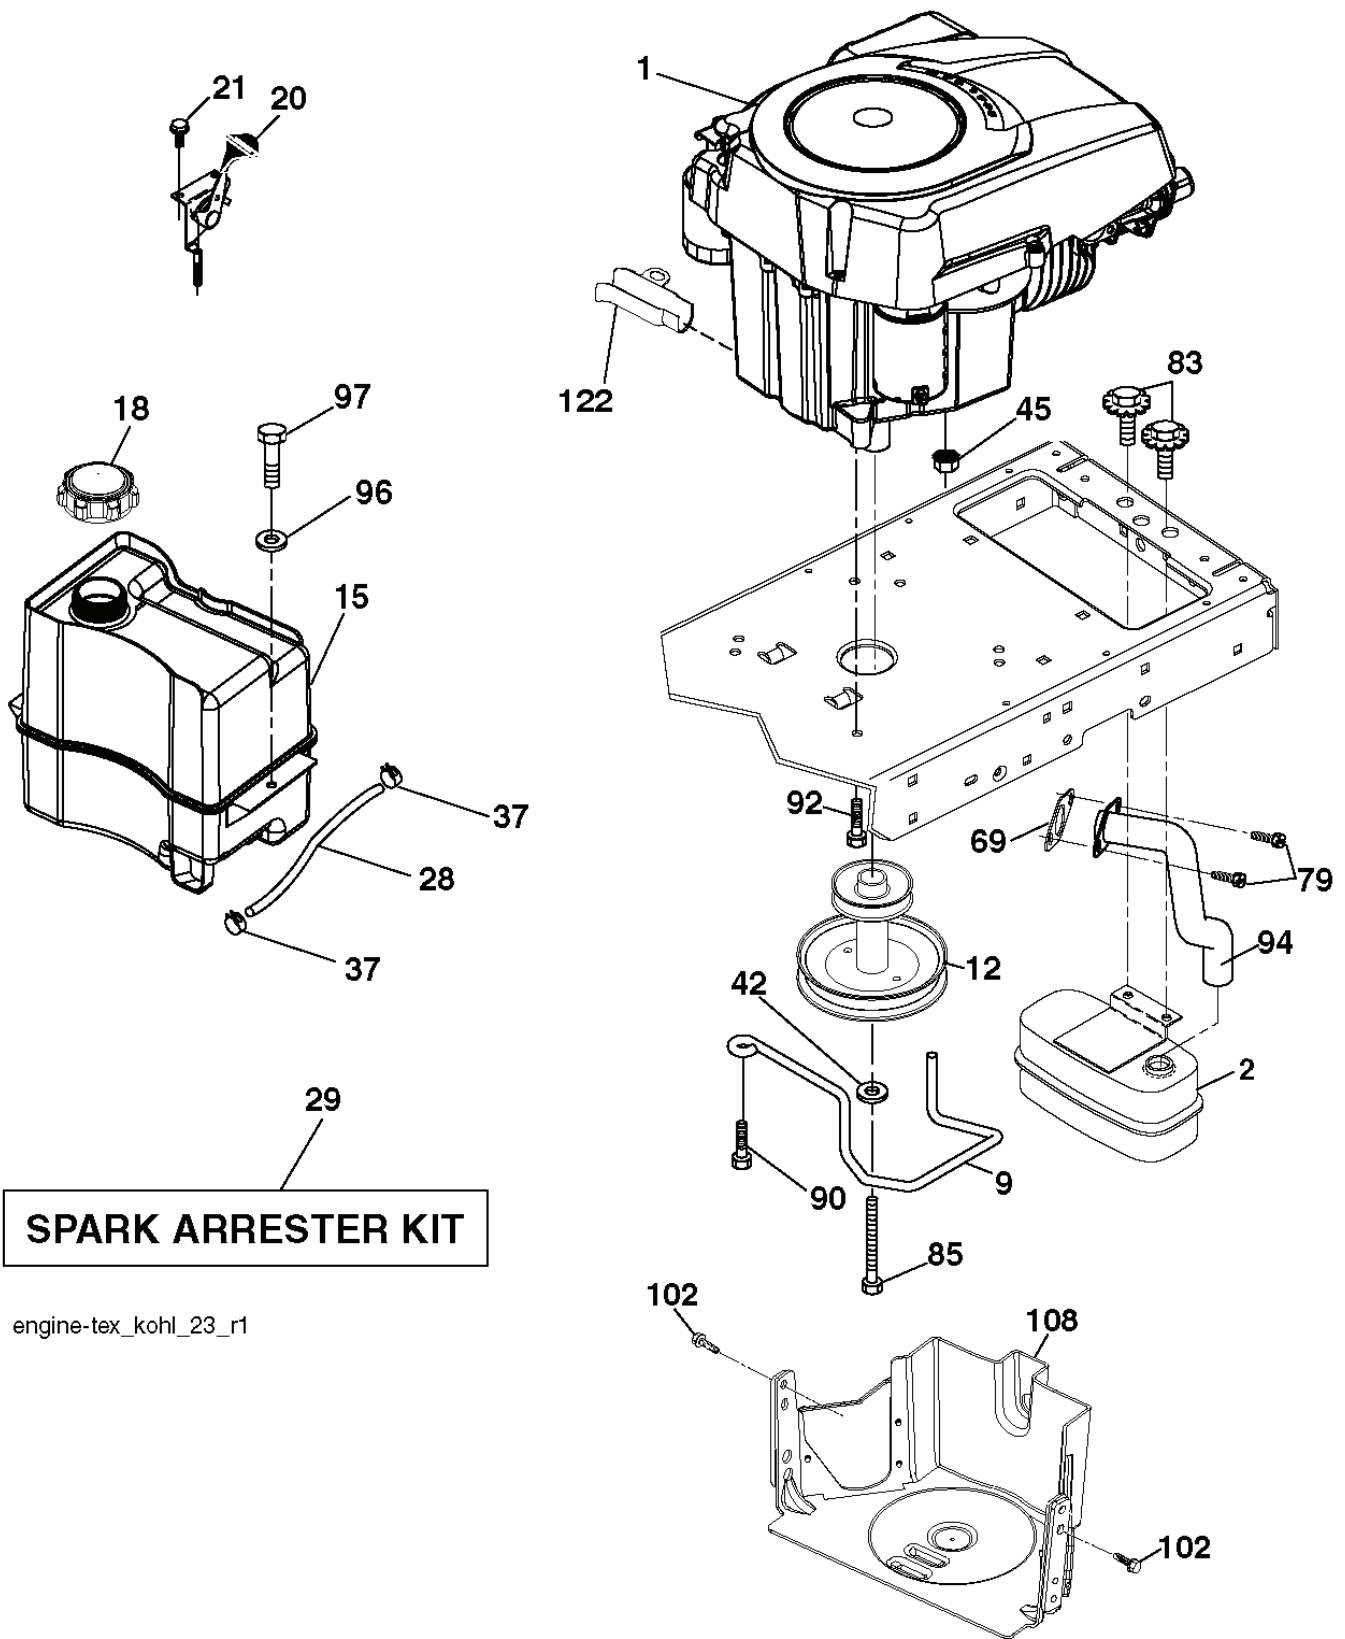

CTH173, 96051001600, 2011-01

SPARE PARTS LIST

TC03S

REF.	PART NO.	DESCRIPTION	REMARK	QTY.	KIT
1	532437157	BATTERY		1	
2	532440923	SCREW		1	
16	532176138	MICRO SWITCH		1	
21	532400252	HARNESS		1	
22	532004152	BULB		1	
25	532437162	CABLE		1	
26	532175158	FUSE		1	
27	873510400	NUT		1	
28	532437163	CABLE		1	
29	532401545	SWITCH		1	
30	532193350	IGNITION MODULE		1	
33	532411935	KEY		1	
34	532110712	SWITCH		1	
40	532421002	HARNESS		1	
42	532131563	COVER		1	
43	532192507	SOLENOID		1	
55	817060512	SCREW		1	
71	532440819	HARNESS		1	
79	532175242	HOLDER		1	
83	532436774	NUT		1	
87	532421060	SWITCH		1	
99	817720408	SCREW		1	
102	532404454	CABLE		1	
105	532407568	SWITCH		1	
107	532180379	SWITCH FBI		1	
108	532421062	SWITCH		1	

SPARK ARRESTER KIT

engine-tex_kohl_23_r1

REF.	PART NO.	DESCRIPTION	REMARK	QTY.	KIT
1	000000000	W/O DESCRIPTION	Engine Kohler Model No. SV530-0212	1	
2	532188655	MUFFLER		1	
9	532194320	BELT GUIDE		1	
12	532405471	PULLEY		1	
15	532407545	FUEL TANK		1	
18	532430220	FUEL CAP		1	
20	532183897	CONTROL		1	
21	532416358	SCREW		1	
28	532137040	HOSE		1	
29	532137180	SPARK ARRESTER KIT		1	
37	532123487	HOSE CLAMP		1	
42	810040700	WASHER		1	
45	873510400	NUT		1	
69	532185909	GASKET		1	
79	532192334	SCREW		1	
83	532171877	BOLT		1	
85	532173937	BOLT		1	
90	817000616	SCREW		1	
92	817120616	SCREW		1	
94	532188654	TUBE EXHAUST		1	
96	819091416	WASHER		1	
97	817670412	SCREW		1	
102	817060516	SCREW		1	
108	532423041	COVER		1	
122	532421922	EXTENSION PIPE		1	

lift-tex_27

*Key 91 may be substituted for Key 101

REF.	PART NO.	DESCRIPTION	REMARK	QTY.	KIT
2	532436996	SHAFT		1	
3	532195231	LEVER		1	
7	532411555	GRIP		1	
10	532196314	SPRING		1	
87	532194209	SPRING		1	
88	532436995	SPRING		1	
89	819191912	WASHER		1	
90	532194208	PIN		1	
91	532195181	LINK		1	
97	817490608	SCREW		1	
98	532195270	LINK		1	
100	873930600	NUT		1	
101	532407003	LINK		1	