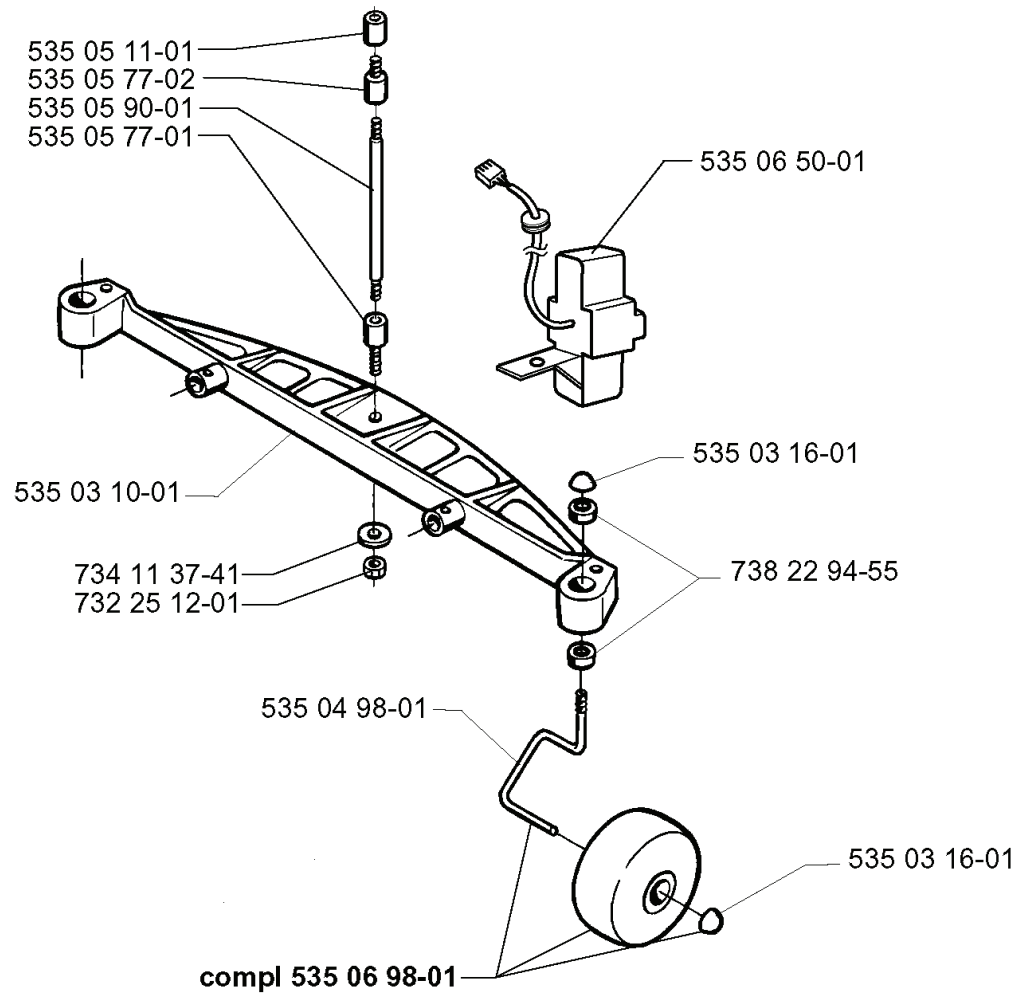

C

REF.	PART NO.	DESCRIPTION	REMARK	QTY.	KIT
535 06 14-02	535061402	END		1	
535 06 43-01	535064301	CABLE		1	
535 06 45-01	535064501	BUZZER		1	
535 06 30-01	535063001	PRINTED CIRCUIT CARD		1	
535 03 11-01	535031101	SPRING		2	
732 25 12-01	732251201	HEXAGON LOCKING NUT		2	
535 07 09-01	535070901	KEYBOARD		1	
535 06 44-01	535064401	SWITCH		1	
535 03 68-01	535036801	WASHER		1	
535 06 48-01	535064801	DECAL		1	
535 05 13-01	535051301	CABLE		1	
535 05 00-01	535050001	ENGINE		1	
725 64 49-01	725644901	SCREW IHCSFM		1	
535 06 25-01	535062501	WASHER		1	
535 04 97-01	535049701	GEAR WHEEL		1	
535 04 95-02	535049502	SCREW IH PANM		3	
535 03 61-01	535036101	SCREW		4	
535 06 14-01	535061401	END		1	
535 05 86-01	535058601	BOX		1	
734 11 37-41	734113741	WASHER		1	

H

REF.	PART NO.	DESCRIPTION	REMARK	QTY.	KIT
535 04 16-01	535041601	WIRE		1	
535 04 43-01	535044301	COUPLER		1	
535 05 05-01	535050501	STAPLE		1	

D

REF.	PART NO.	DESCRIPTION	REMARK	QTY.	KIT
535 04 95-02	535049502	SCREW IH PANM		5	
535 06 19-01	535061901	COVER		1	
535 06 20-01	535062001	BATTERY		1	
535 03 22-02	535032202	COVER		1	

F

REF.	PART NO.	DESCRIPTION	REMARK	QTY.	KIT
535 05 11-01	535051101	BRACKET		1	
535 05 77-02	535057702	ABSORBER		1	
535 05 90-01	535059001	BRACKET		1	
535 05 77-01	535057701	ABSORBER		1	
535 03 10-01	535031001	BRACKET		1	
734 11 37-41	734113741	WASHER		1	
732 25 12-01	732251201	HEXAGON LOCKING NUT		1	
535 04 98-01	535049801	SPINDLE		1	
535 06 98-01	535069801	WHEEL		1	
535 03 16-01	535031601	CLIP		1	
738 22 94-55	738229455	BALL BEARING		1	
535 06 50-01	535065001	SENSOR		1	