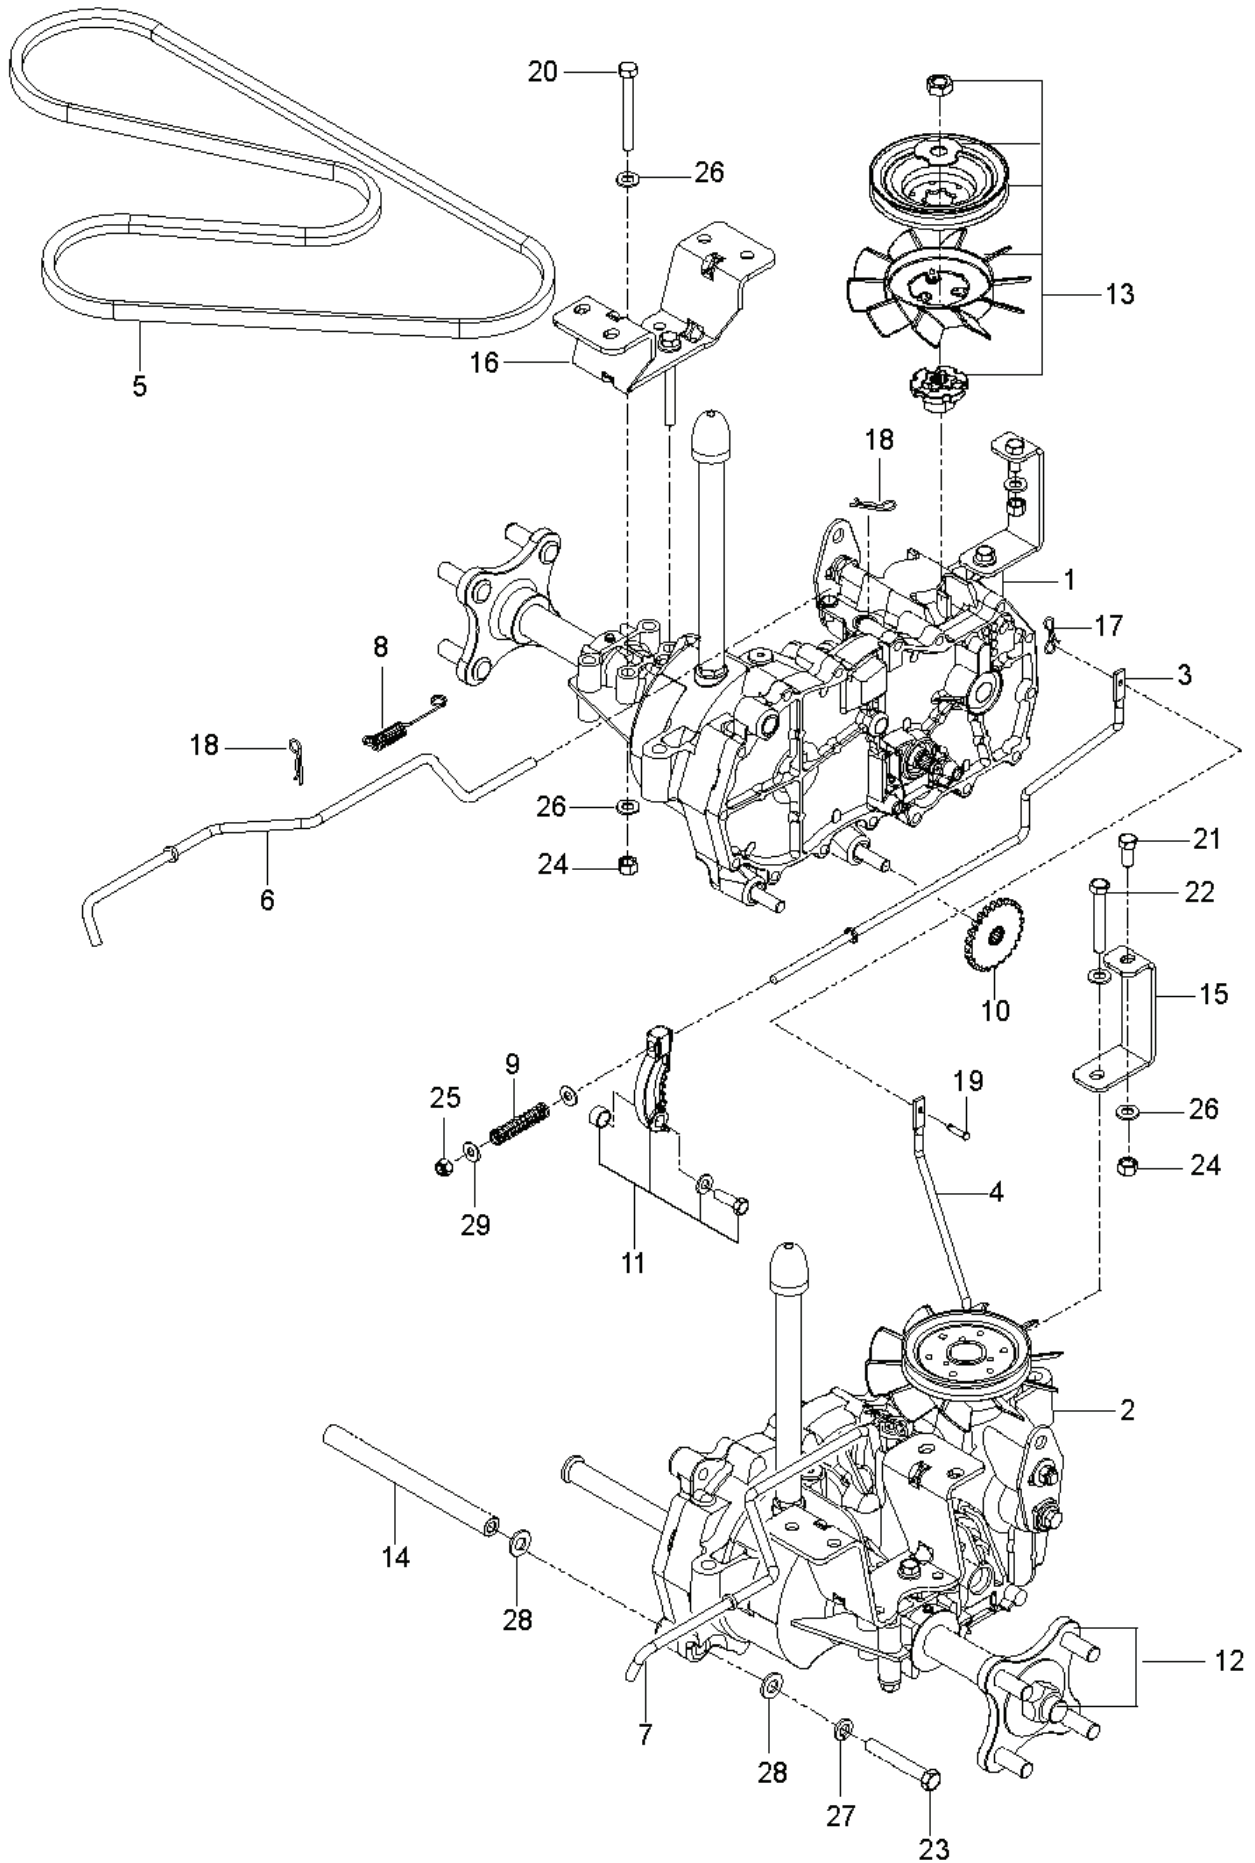

REF.	PART NO.	DESCRIPTION	REMARK	QTY.	KIT
1	510375601	TRANSMISSION		1	
2	510375602	TRANSMISSION		1	
3	574030501	LINKAGE		1	
4	574030502	LINKAGE		1	
5	539110411	BELT		1	
6	585474401	ROD		1	
7	585474501	ROD		1	
8	586665101	SPRING		2	
9	539110342	SPRING		2	
10	539120080	DISC		2	
11	539120079	ARM		2	
12	575507001	KIT		1	
13	501403602	TRANSMISSION KIT		2	
14	510184104	SPACING TUBE		2	
15	580806502	SUPPORT		2	
16	580806602	BRACKET		2	
17	587225301	PIN		1	
18	539976988	PIN		4	
19	587115301	PEN		1	
20	874780544	BOLT		4	
21	539976934	SCREW		2	
22	874780536	BOLT		2	
23	539990637	SCREW		4	
24	873800500	LOCK NUT		8	
25	539976978	NUT		2	
26	819111116	WASHER		16	
27	539990118	WASHER		4	
28	819131316	WASHER		8	
29	819091016	WASHER		4