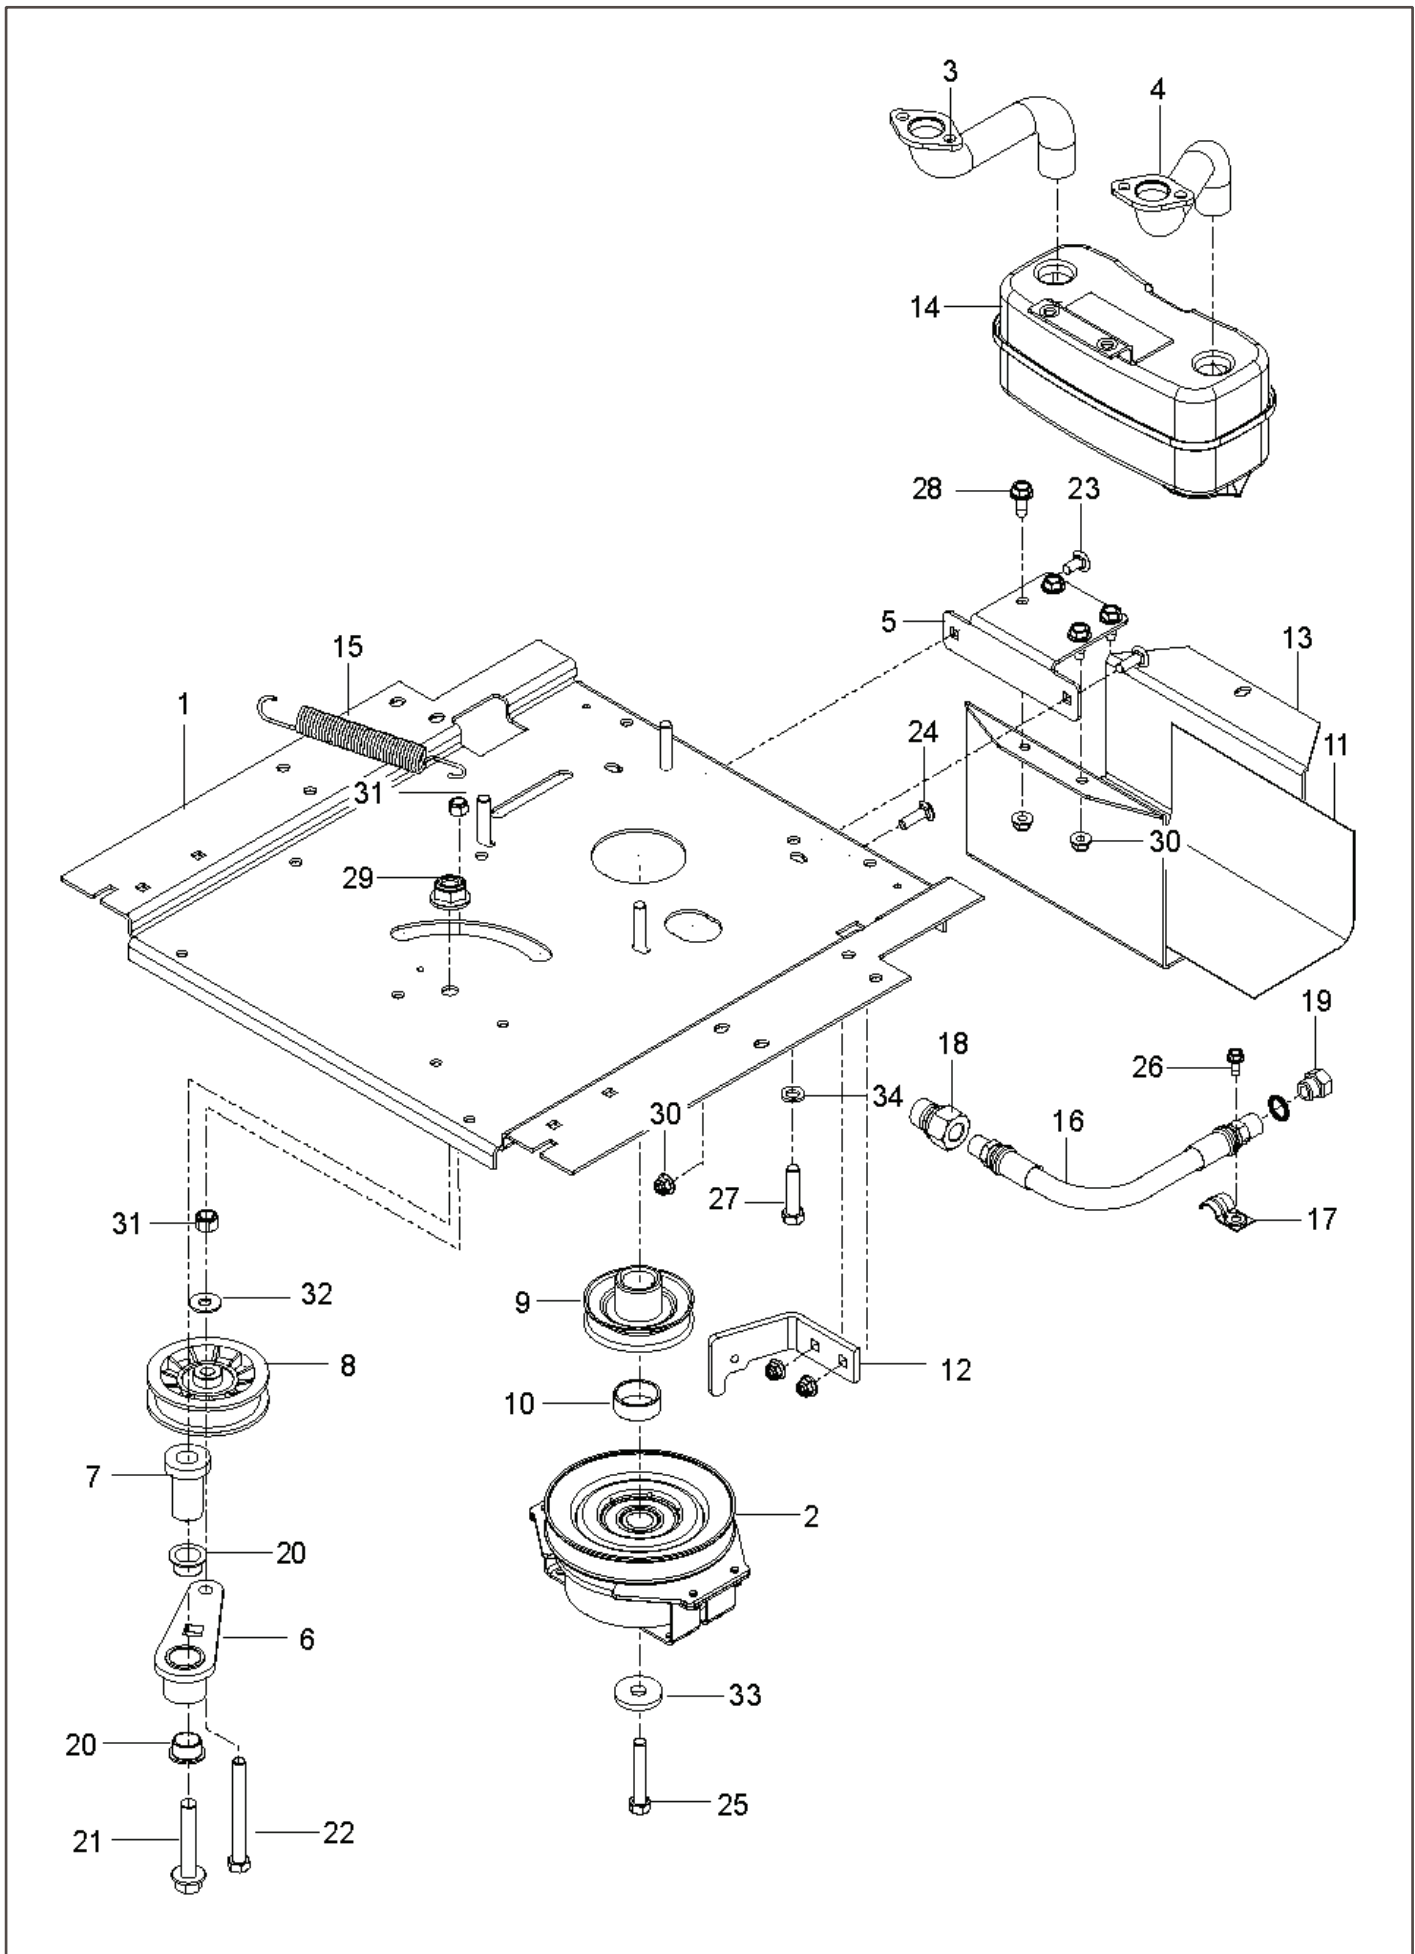

REF.	PART NO.	DESCRIPTION	REMARK	QTY.	KIT
1	588017102	PLATE		1	
2	587241601	CLUTCH		1	
3	583955701	TUBE		1	
4	583955601	TUBE		1	
5	581886702	BRACKET		1	
6	532448145	ARM		1	
7	582538901	SPINDLE		1	
8	532177968	PULLEY		1	
9	587537401	PULLEY		1	
10	587660101	SPACER		1	
11	539132859	HEAT SHIELD		1	
12	587633302	STOP		1	
13	587451202	GUARD		1	
14	539131604	MUFFLER ASSY		1	
15	532196105	SPRING		1	
16	584825501	HOSE ASSY		1	
17	539101363	CLAMP		1	
18	522599001	ADAPTER		1	
19	585807101	PLUG		1	
20	501603701	BEARING		2	
21	582539501	BOLT		1	
22	874520656	BOLT		1	
23	872140506	BOLT		2	
24	872140508	BOLT		2	
25	581332803	BOLT		1	
26	817490410	SCREW		1	
27	539976949	BOLT		4	
28	817490512	SCREW		4	
29	521991101	NUT		1	
30	539112899	NUT, 5/16-18, NYLOC		5	
31	539976979	NUT		2	
32	539990692	WASHER		2	
33	532126197	WASHER		1	
34	810030600	WASHER		4	
	000000000	W/O DESCRIPTION	Engine, Kawasaki FR651V 21.5 HP, For replacement parts, see a Kawasaki dealer	1