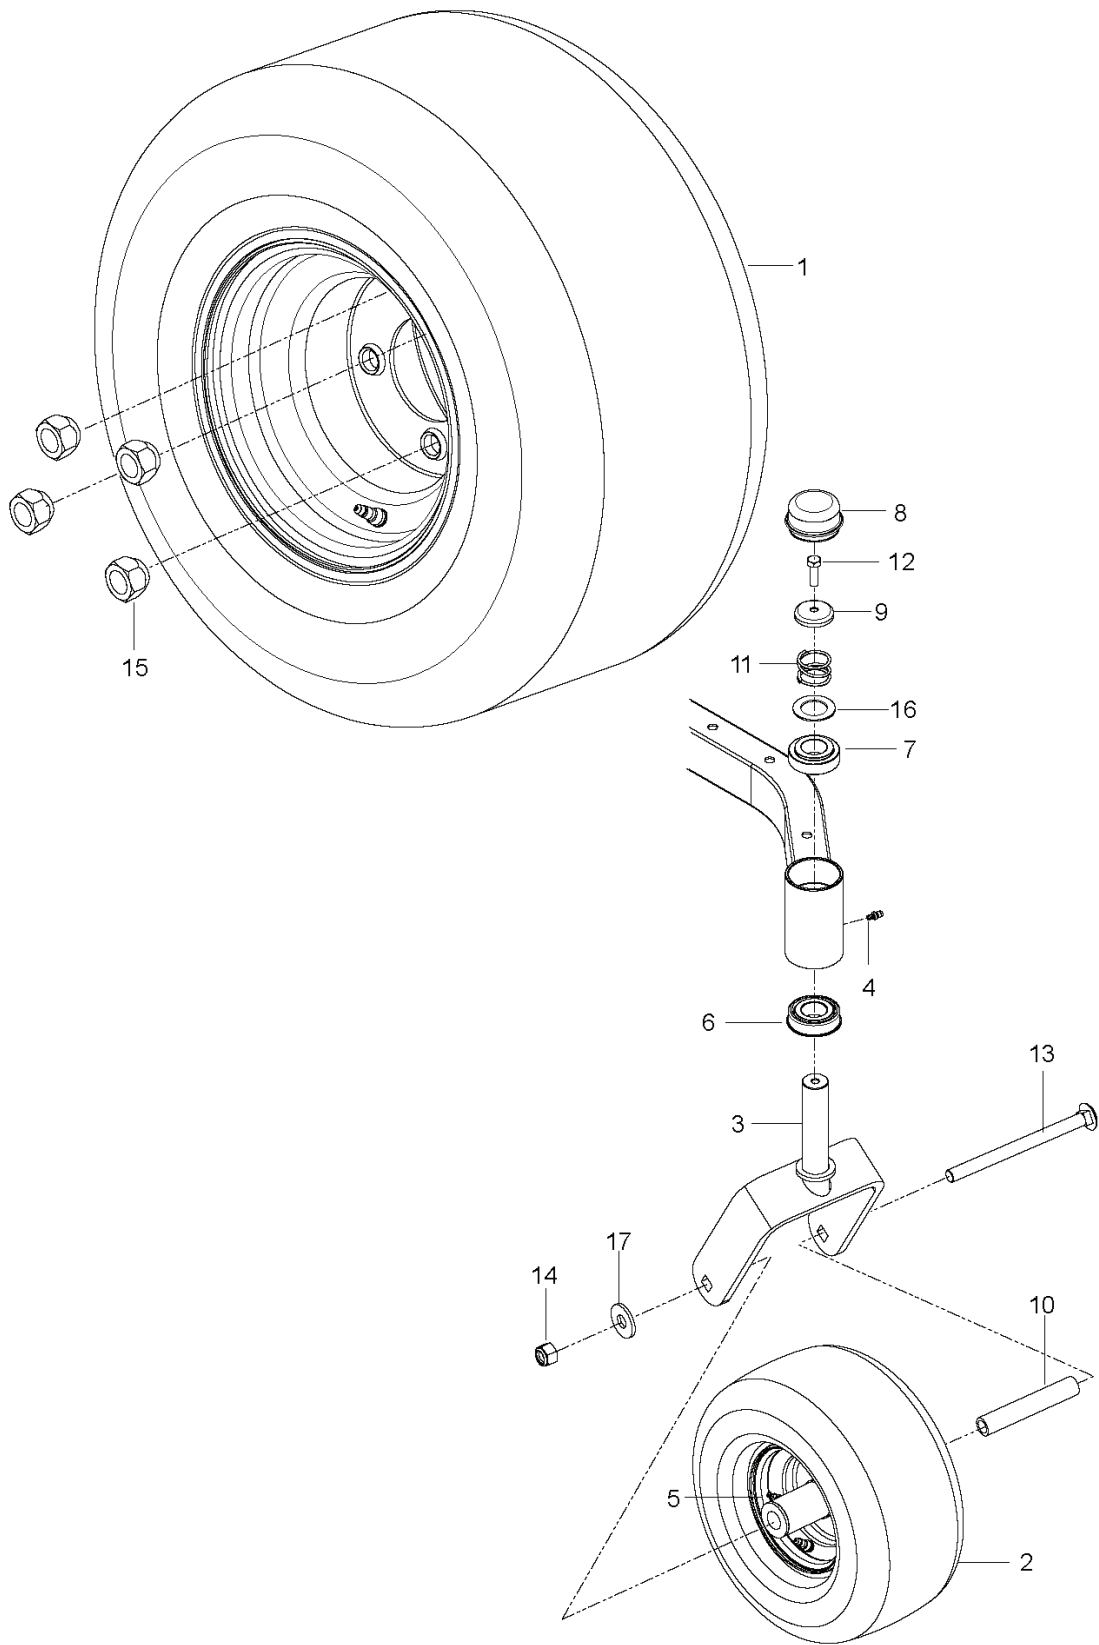

REF.	PART NO.	DESCRIPTION	REMARK	QTY.	KIT
1	581197301	WHEEL ASSY		2	
2	576588602	WHEEL ASSY		2	
3	586650302	YOKE		2	
4	539115638	FITTING		2	
5	539103300	NIPPLE		2	
6	539112660	BEARING		2	
7	539117901	BUSHING		2	
8	539102535	CAP		2	
9	539115749	CASTER PLUG		2	
10	585995401	SPACER		2	
11	539115747	SPRING		2	
12	874950516	SCREW		2	
13	576601501	SCREW		2	
14	873930800	NUT		2	
15	587653902	NUT		8	
16	539115675	WASHER		2	
17	819182212	WASHER		2