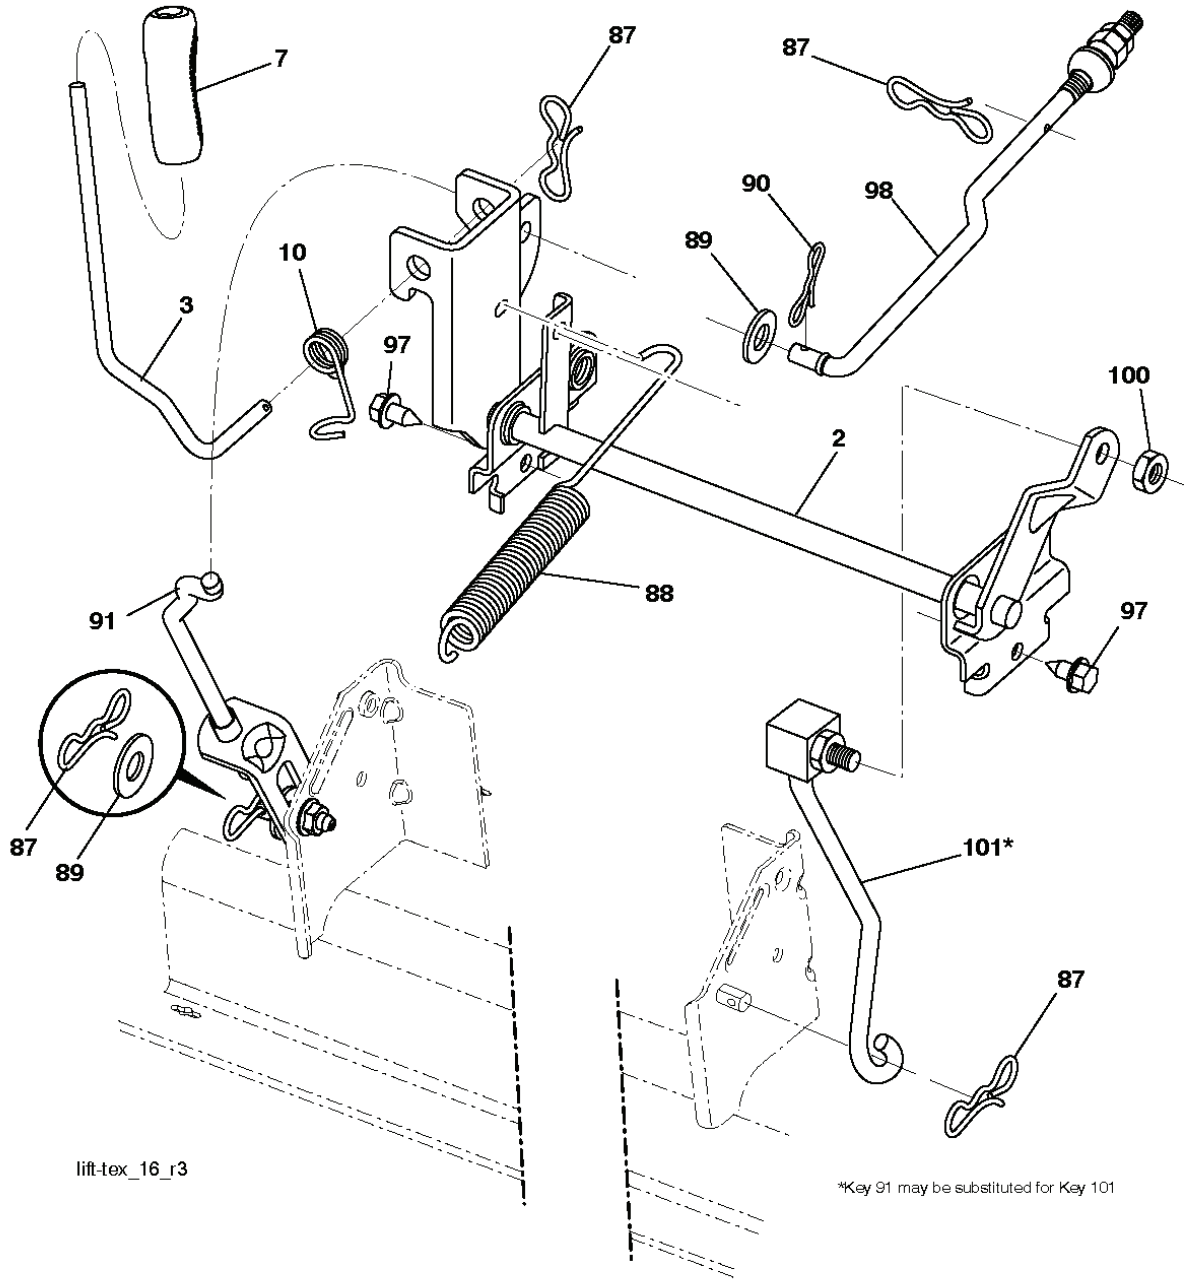

lift-tex_16_r3

*Key 91 may be substituted for Key 101

REF.	PART NO.	DESCRIPTION	REMARK	QTY.	KIT
2	532195223	SHAFT		1	
3	532195231	LEVER		1	
7	532411555	GRIP		1	
10	532196314	SPRING		1	
87	532194209	SPRING		1	
88	532410710	SPRING		1	
89	819191912	WASHER		1	
90	532194208	PIN		1	
91	532195181	LINK		1	
97	817000612	SCREW		1	
98	532195270	LINK		1	
100	873930600	NUT		1	
101	532407003	LINK		1