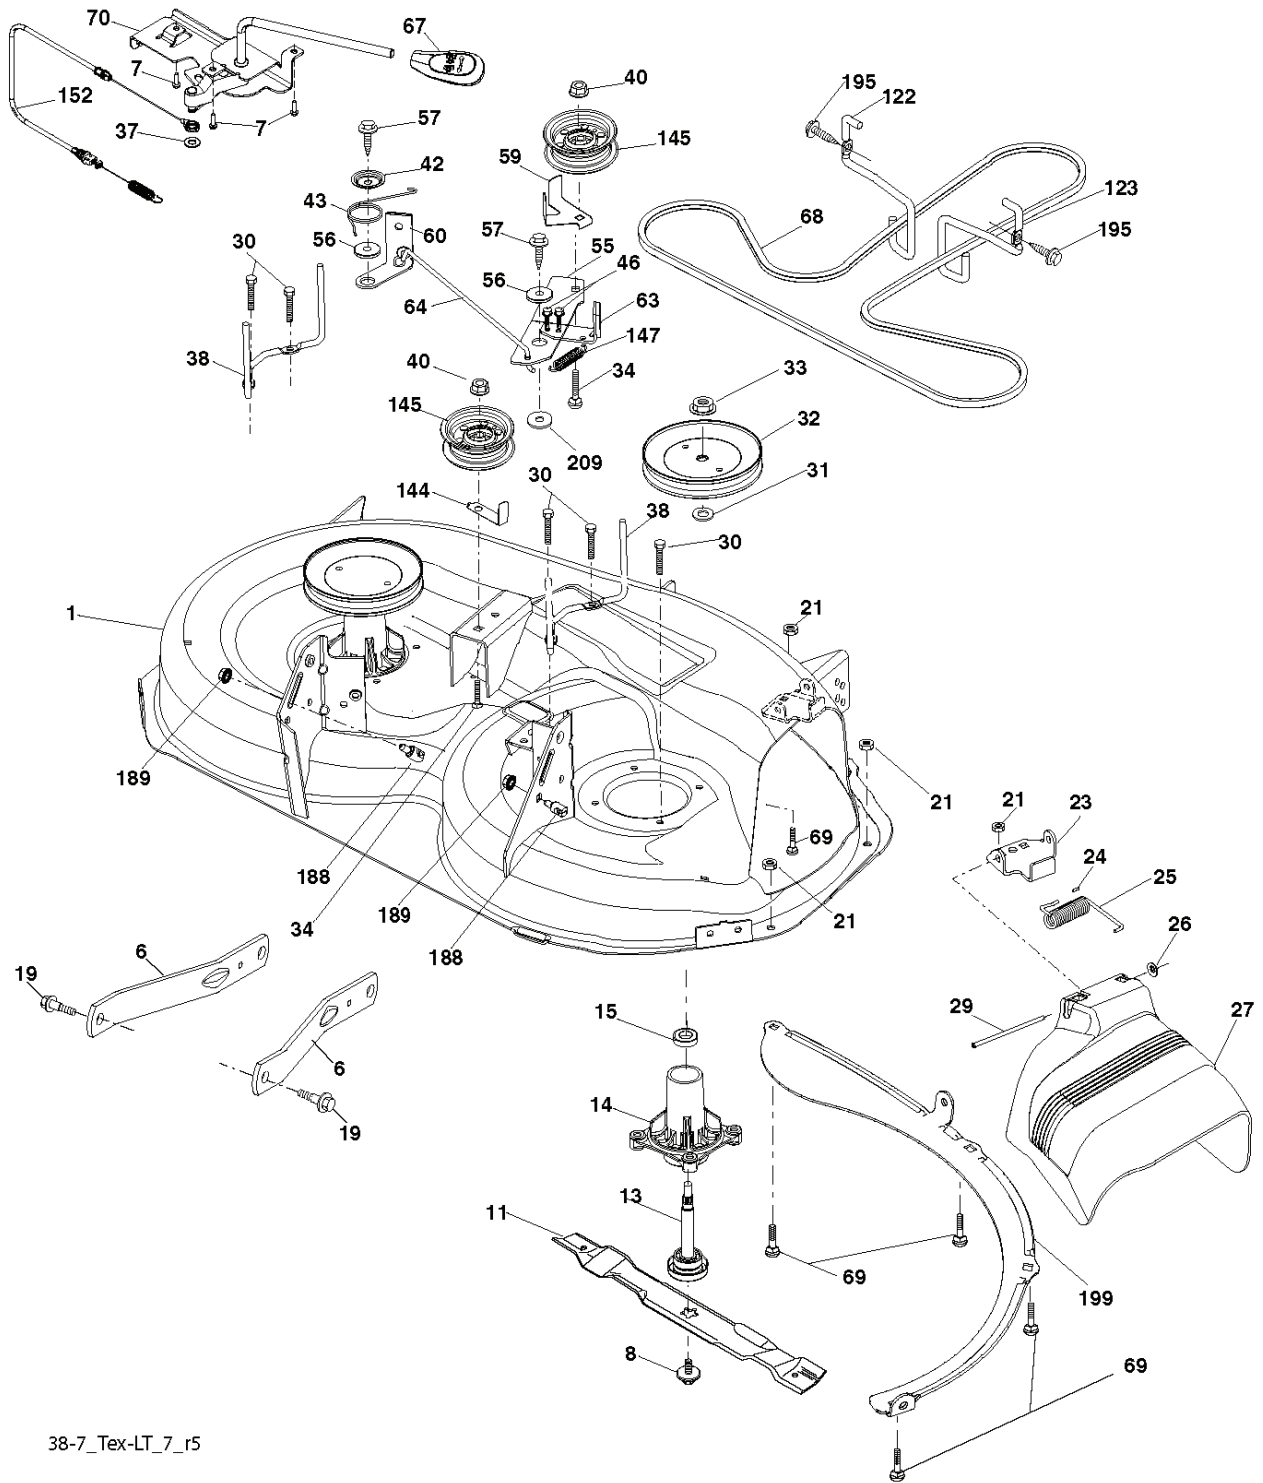

REF.	PART NO.	DESCRIPTION	REMARK	QTY.	KIT
1				1	
2	532188655	MUFFLER		1	
9	532194319	BELT GUIDE		1	
12	532401985	PULLEY		1	
15	532407545	FUEL TANK		1	
18	532197725	PLUG		1	
20	532183897	CONTROL		1	
21	532416358	SCREW		1	
28	532137040	HOSE		1	
29	532137180	SPARK ARRESTER KIT		1	
37	532123487	HOSE CLAMP		1	
42	810040700	WASHER		1	
43	532173937	BOLT		1	
44	817670412	SCREW		1	
45	873510400	NUT		1	
46	819091416	WASHER		1	
69	532185909	GASKET		1	
81	532148456	TUBE		1	
82	532181654	PLUG		1	
83	532171877	BOLT		1	
90	817000616	SCREW		1	
92	817120616	SCREW		1	
94	532188654	TUBE EXHAUST		1	
95	532192334	SCREW		1	

38-7_Tex-LT_7_r5