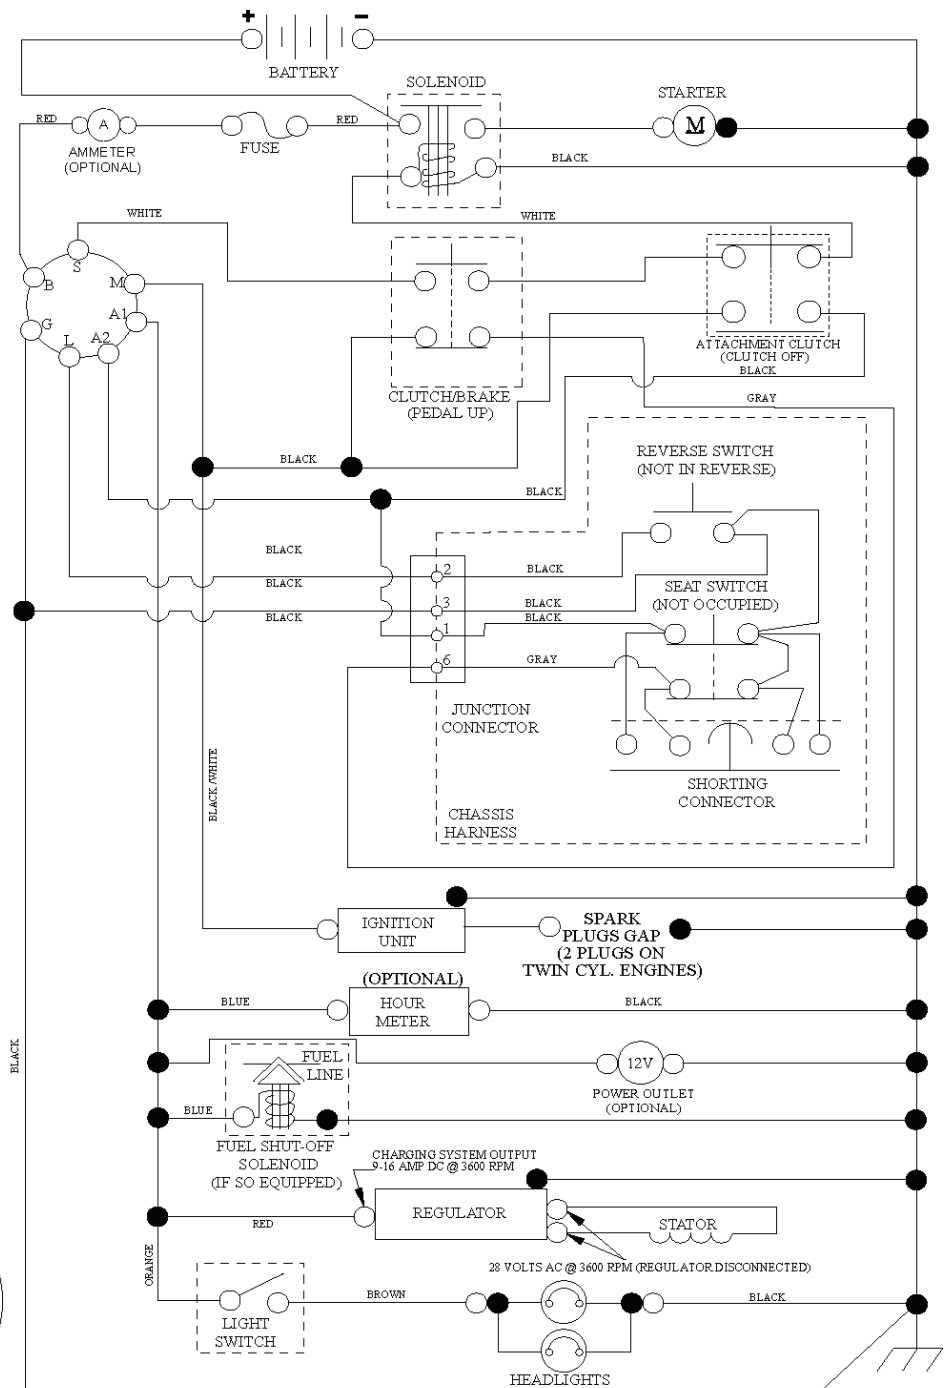

38-7_Tex-LT_7_r5

REF.	PART NO.	DESCRIPTION	REMARK	QTY.	KIT
1	532194251	HOUSING		1	
6	532195186	ARM		1	
7	532416358	SCREW		1	
8	532193003	SCREW		1	
11	532193957	RIDE ON BLADE		1	
13	532192872	SHAFT ASSY		1	
14	532187281	BEARING HOUSING		1	
15	532110485	BEARING		1	
19	532196539	BOLT		1	
21	873680500	NUT		1	
23	532192557	HINGE		1	
24	532105304	HUB CAP		1	
25	532197026	TORSION SPRING		1	
26	532110452	NUT		1	
27	532401472	DEFLECTOR		1	
29	532131491	SHAFT		1	
30	532173984	SCREW		1	
31	532187690	WASHER		1	
32	532199789	PULLEY		1	
33	532400234	NUT		1	
34	872110612	BOLT		1	
37	819131316	WASHER		1	
38	532199541	BELT GUIDE		1	
40	873900600	NUT		1	
42	532198410	SPRING		1	
43	532197256	SPRING		1	
46	532137729	SCREW		1	
55	532197249	ARM		1	
56	532199092	SPACER		1	
57	817000616	SCREW		1	
59	532141043	GUARD		1	
60	532199471	ARM		1	
63	532199470	ARM		1	
64	532199790	LINK		1	
67	532403012	HANDLE		1	
68	532408381	BELT		1	
69	872140505	BOLT		1	
70	532401246	CLUTCH		1	
122	532197258	BELT GUIDE		1	
123	532197259	BELT GUIDE		1	
144	532193414	BELT GUIDE		1	
145	532193197	PULLEY		1	
147	532401872	SPRING		1	
152	532408714	CABLE		1	
188	532195161	STUD		1	
189	873900500	NUT		1	
195	817000612	SCREW		1	
199	532400095	BAFFLE		1	
209	819133210	WASHER		1	
--	532192870	SPINDLE	Mandrel Assembly (Includes housing, shaft and shaft hardware only pulley not included)	1	
--	532400422	CUTTING DECK		1	