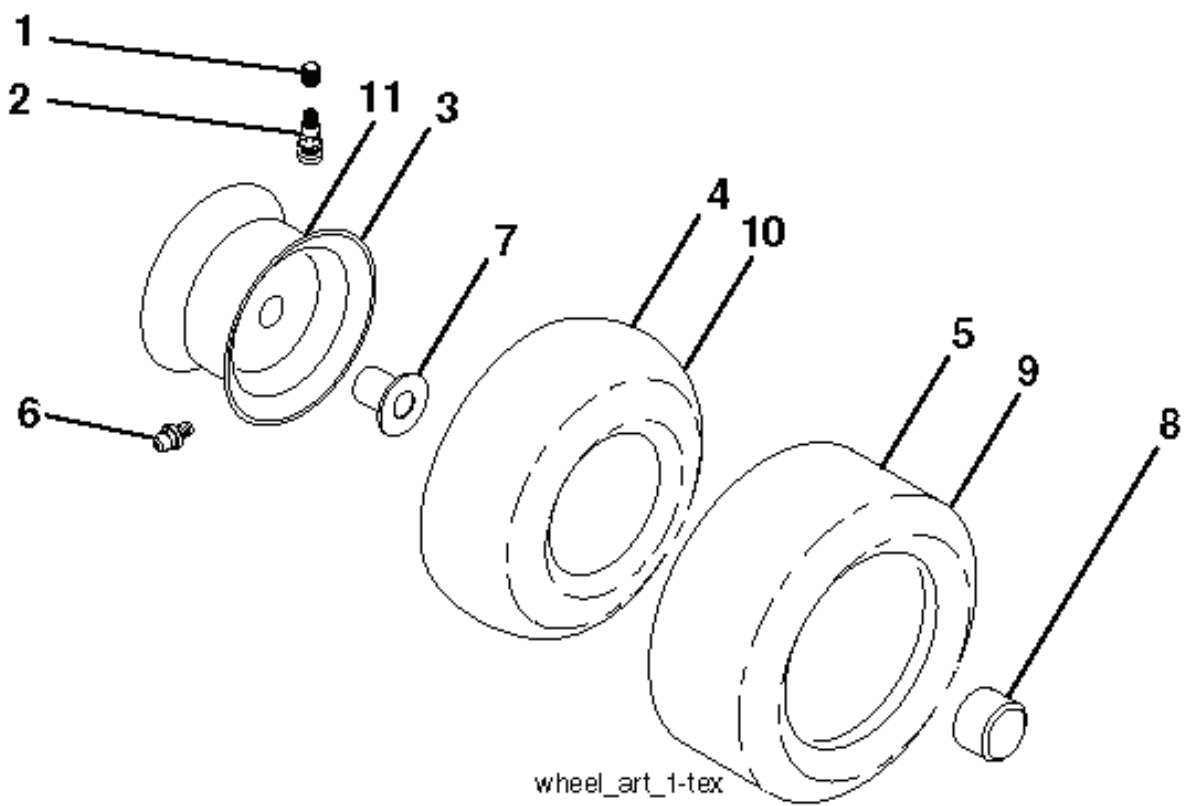

T02S

REF.	PART NO.	DESCRIPTION	REMARK	QTY.	KIT
1	532163465	BATTERY		1	
2	874760412	BOLT		1	
8	532193228	BOX		1	
16	532176138	MICRO SWITCH		1	
21	532400252	HARNESS		1	
22	532004152	BULB		1	
25	532412894	CABLE.STARTER.GGA.BL/R*SUBS/2*		1	
26	532175158	FUSE		1	
27	873510400	NUT		1	
28	532198885	CABLE		1	
29	532401545	SWITCH		1	
30	532193350	IGNITION MODULE		1	
33	532411935	KEY		1	
34	532110712	SWITCH		1	
40	532401098	CABLE		1	
41	817720408	SCREW		1	
42	532131563	COVER		1	
43	532192507	SOLENOID		1	
55	817060512	SCREW		1	
71	532400449	CABLE		1	
79	532175242	HOLDER		1	
87	532197802	SWITCH		1	
90	532400725	COVER		1	
92	532196615	CABLE ASSY		1	
93	532192540	SCREW		1	
94	532191834	MODULE.REVERSE.ROS		1	

lift-tex_16_r3

*Key 91 may be substituted for Key 101

REF.	PART NO.	DESCRIPTION	REMARK	QTY.	KIT
2	532195223	SHAFT		1	
3	532195231	LEVER		1	
7	532411555	GRIP		1	
10	532196314	SPRING		1	
87	532194209	SPRING		1	
88	532410710	SPRING		1	
89	819191912	WASHER		1	
90	532194208	PIN		1	
91	532195181	LINK		1	
97	817000612	SCREW		1	
98	532195270	LINK		1	
100	873930600	NUT		1	
101	532407003	LINK		1	

seat-tex_6.5SL_2

REF.	PART NO.	DESCRIPTION	REMARK	QTY.	KIT
1	532197518	SEAT		1	
2	532180166	BRACKET		1	
3	532140675	STRAP		1	
6	873800600	NUT		1	
7	532124181	SPRING		1	
8	532171877	BOLT		1	
10	532196977	PLATE		1	
21	532171852	BOLT		1	
37	873800500	LOCK NUT		1	
40	532197661	HANDLE		1	
41	532198200	SPRING		1	
43	874760612	BOLT		1	
44	819133812	WASHER		1	

REF.	PART NO.	DESCRIPTION	REMARK	QTY.	KIT
1	532059192	CAP VALVE		1	
2	532065139	NIPPLE		1	
3	532138336	RIM		1	
4	532059904	HOSE		1	
5	532106222	TIRE		1	
6	532124957	FITTING		1	
7	532124959	BEARING		1	
8	532175039	HUB CAP		1	
9	532420531	TIRE		1	
10	532124926	HOSE		1	
11	532138337	RIM SPROCKET		1	
--	532144334	SEALING FOAM		1	