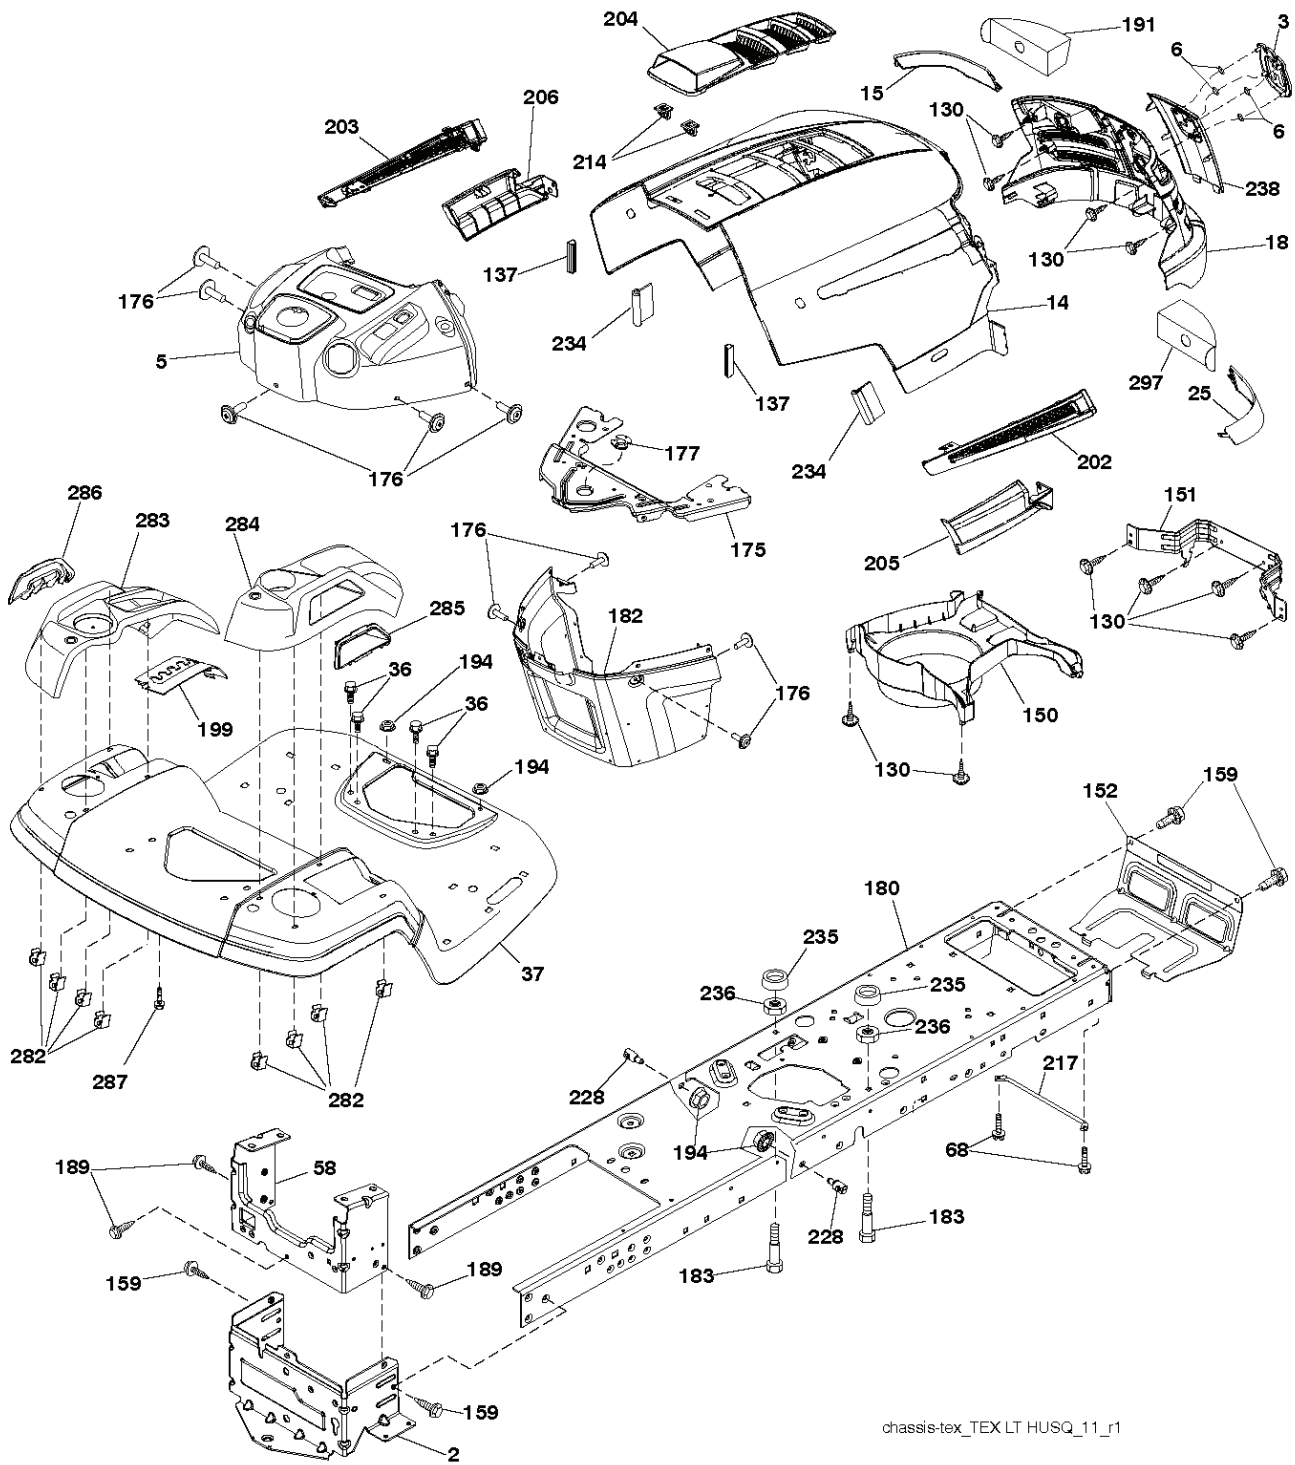

LT151, 96041001707, 2008-09

SPARE PARTS LIST

REF.	PART NO.	DESCRIPTION	REMARK	QTY.	KIT
1	532400389	LABEL		1	
2	532422012	DECAL		1	
3	532196841	DECAL		1	
4	532408596	LABEL		1	
5	532159736	DECAL		1	
6	532180432	DECAL		1	
7	532182166	DECAL		1	
8	532408771	LABEL		1	
9	532145005	DECAL		1	
10	532140837	DECAL		1	
11	532196357	DECALC."DANGER DEFLECTEUR"		1	
12	532194302	DECALC.SCHEMA MONTAGE		1	
13	532159737	DECAL		1	
--	532410805	PAD		1	
--	532411056	PAD		1	
--	532162598	DECAL		1	
--	532407808	OPERATOR'S MANUAL		1	
--	532407809	OPERATOR'S MANUAL		1	
--	532407810	OPERATOR'S MANUAL		1	
--	532407811	OPERATOR'S MANUAL		1	

lift-tex_16_r3

*Key 91 may be substituted for Key 101

REF.	PART NO.	DESCRIPTION	REMARK	QTY.	KIT
2	532195223	SHAFT		1	
3	532195231	LEVER		1	
7	532411555	GRIP		1	
10	532196314	SPRING		1	
87	532194209	SPRING		1	
88	532410710	SPRING		1	
89	819191912	WASHER		1	
90	532194208	PIN		1	
91	532195181	LINK		1	
97	817000612	SCREW		1	
98	532195270	LINK		1	
100	873930600	NUT		1	
101	532407003	LINK		1	

seat-tex_6.5SL_2

REF.	PART NO.	DESCRIPTION	REMARK	QTY.	KIT
1	532197518	SEAT		1	
2	532180166	BRACKET		1	
3	532140675	STRAP		1	
6	873800600	NUT		1	
7	532124181	SPRING		1	
8	532171877	BOLT		1	
10	532196977	PLATE		1	
21	532171852	BOLT		1	
37	873800500	LOCK NUT		1	
40	532197661	HANDLE		1	
41	532198200	SPRING		1	
43	874760612	BOLT		1	
44	819133812	WASHER		1	

REF.	PART NO.	DESCRIPTION	REMARK	QTY.	KIT
1	532059192	CAP VALVE		1	
2	532065139	NIPPLE		1	
3	532138336	RIM		1	
4	532059904	HOSE		1	
5	532106222	TIRE		1	
6	532124957	FITTING		1	
7	532124959	BEARING		1	
8	532175039	HUB CAP		1	
9	532420531	TIRE		1	
10	532124926	HOSE		1	
11	532138337	RIM SPROCKET		1	
--	532144334	SEALING FOAM		1	