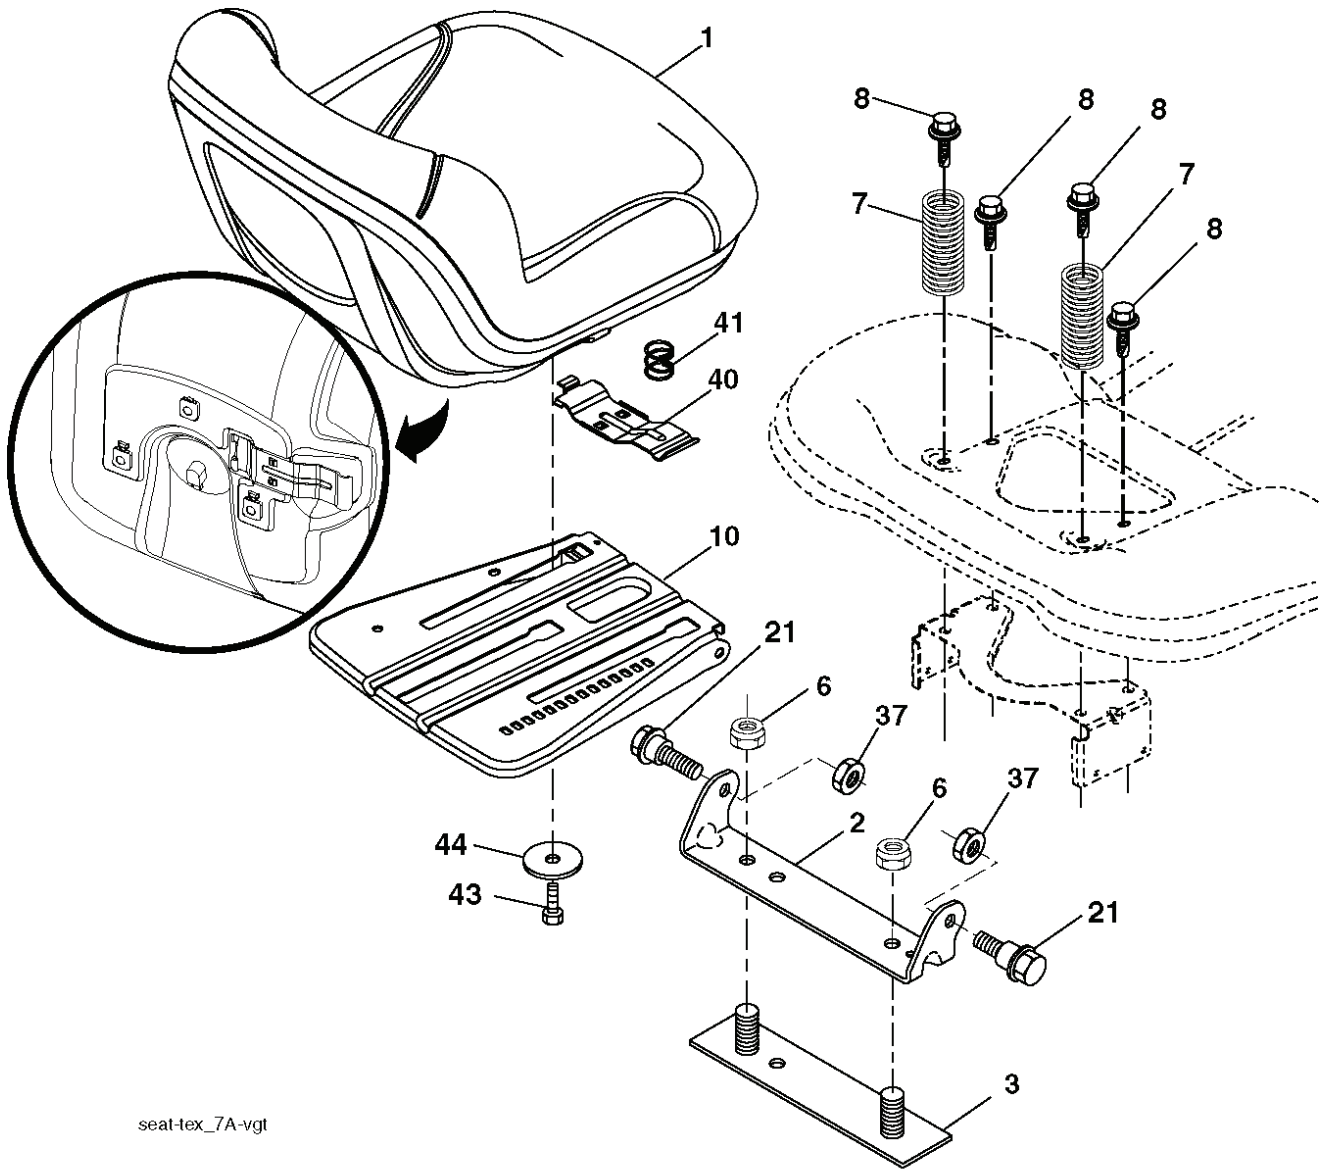

CTH173, 96051000200, 2011 - 01

SPARE PARTS LIST

lift-tex_27

*Key 91 may be substituted for Key 101

REF.	PART NO.	DESCRIPTION	REMARK	QTY.	KIT
2	532436996	SHAFT		1	
3	532195231	LEVER		1	
7	532411555	GRIP		1	
10	532196314	SPRING		1	
87	532194209	SPRING		1	
88	532436995	SPRING		1	
89	819191912	WASHER		1	
90	532194208	PIN		1	
91	532195181	LINK		1	
97	817490608	SCREW		1	
98	532195270	LINK		1	
100	873930600	NUT		1	
101	532407003	LINK		1	

seat-tex_7A-vgl

REF.	PART NO.	DESCRIPTION	REMARK	QTY.	KIT
1	532439822	SEAT		1	
2	532180166	BRACKET		1	
3	532140675	STRAP		1	
6	873800600	NUT		1	
7	532124181	SPRING		1	
8	532171877	BOLT		1	
10	532196977	PLATE		1	
21	532171852	BOLT		1	
37	873800500	LOCK NUT		1	
40	532197661	HANDLE		1	
41	532198200	SPRING		1	
43	874760612	BOLT		1	
44	819133812	WASHER		1	

REF.	PART NO.	DESCRIPTION	REMARK	QTY.	KIT
1	532059192	CAP VALVE		1	
2	532065139	NIPPLE		1	
3	532106222	TIRE	Front 15" x 6.0"-6"	1	
4	532059904	HOSE	(Service Item Only)	1	
5	532138336	RIM	Front 6"	1	
6	532124957	FITTING	(Front Wheel Only)	1	
7	532124959	BEARING	(Front Wheel Only)	1	
8	532138337	RIM SPROCKET	Rear 8"	1	
9	532420531	TIRE	Rear 20" x 10"-8"	1	
10	532124926	HOSE	(Service Item Only)	1	
11	532175039	HUB CAP		1	
--	532144334	SEALING FOAM		1	