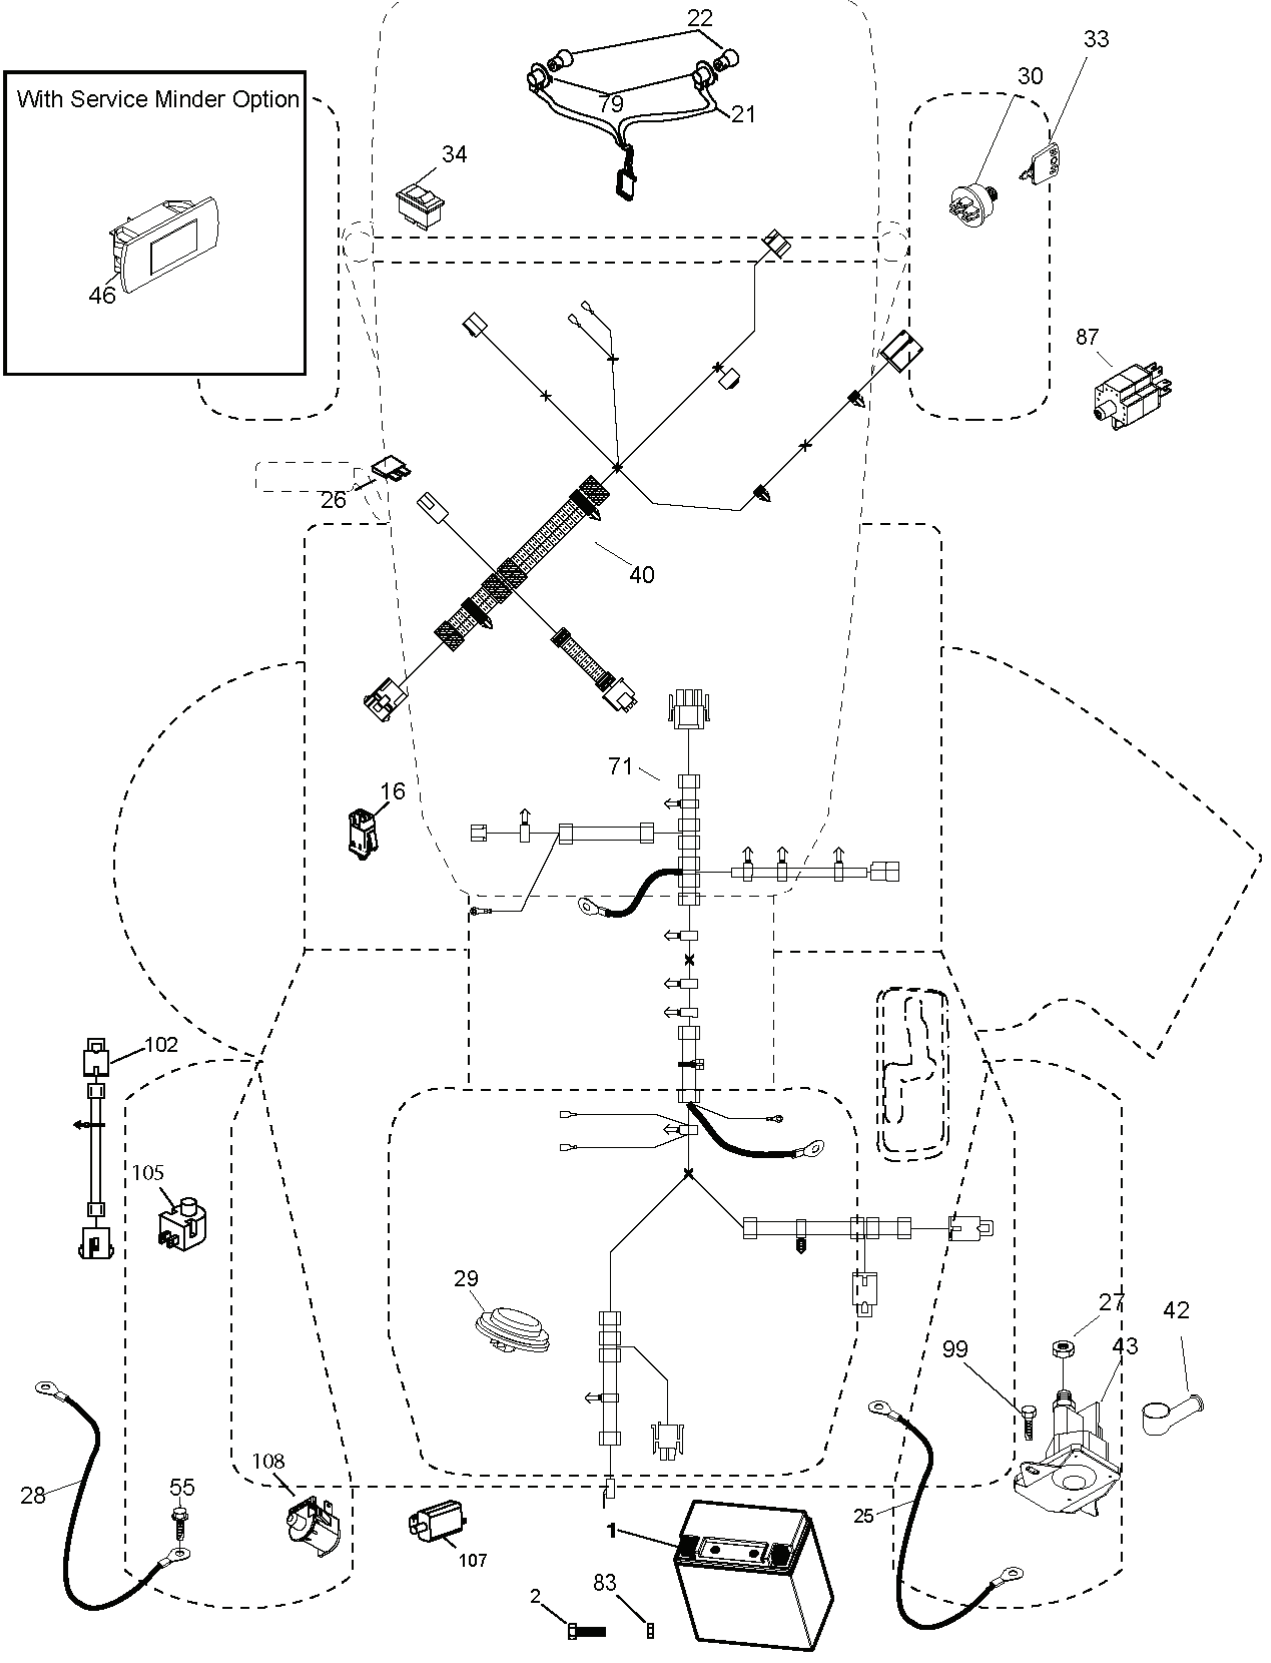

TC03S

With Service Minder Option

46

REF.	PART NO.	DESCRIPTION	REMARK	QTY.	KIT
1	532437157	BATTERY		1	
2	532440923	SCREW		1	
16	532176138	MICRO SWITCH		1	
21	532400252	HARNESS		1	
22	532004152	BULB		1	
25	532437162	CABLE		1	
26	532175158	FUSE		1	
27	873510400	NUT		1	
28	532437163	CABLE		1	
29	532401545	SWITCH		1	
30	532193350	IGNITION MODULE		1	
33	532411935	KEY		1	
34	532110712	SWITCH		1	
40	532421002	HARNESS		1	
42	532131563	COVER		1	
43	532192507	SOLENOID		1	
55	817060512	SCREW		1	
71	532440819	HARNESS		1	
79	532175242	HOLDER		1	
83	532436774	NUT		1	
87	532421060	SWITCH		1	
99	817720408	SCREW		1	
102	532404454	CABLE		1	
105	532407568	SWITCH		1	
107	532180379	SWITCH FBI		1	
108	532421062	SWITCH		1