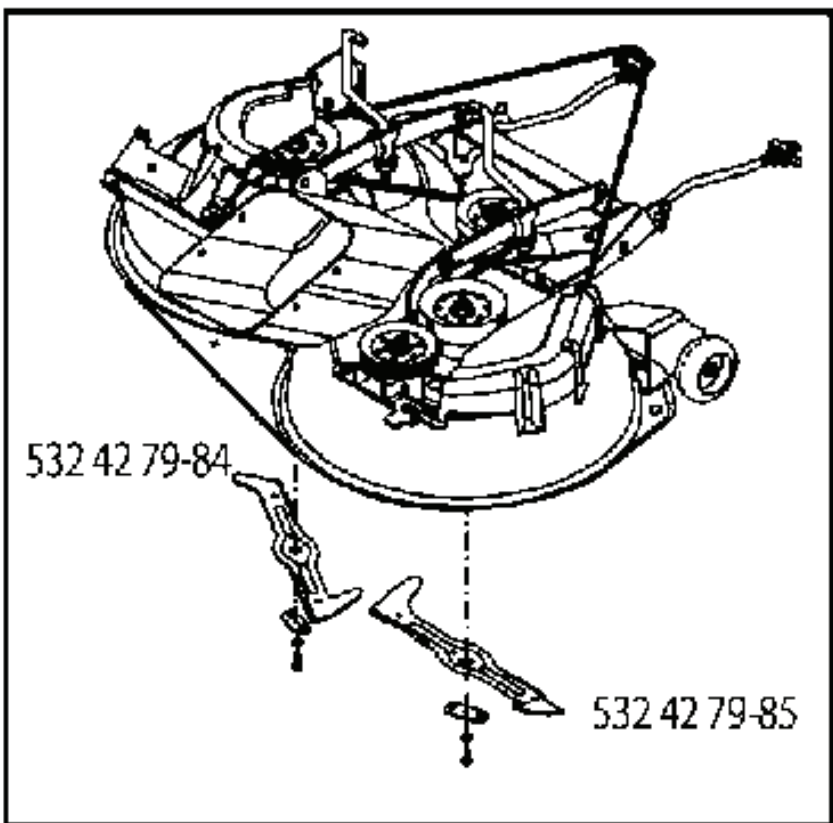

CTH173, 96051000200, 2011 - 01

SPARE PARTS LIST

lift-tex_27

*Key 91 may be substituted for Key 101

REF.	PART NO.	DESCRIPTION	REMARK	QTY.	KIT
2	532436996	SHAFT		1	
3	532195231	LEVER		1	
7	532411555	GRIP		1	
10	532196314	SPRING		1	
87	532194209	SPRING		1	
88	532436995	SPRING		1	
89	819191912	WASHER		1	
90	532194208	PIN		1	
91	532195181	LINK		1	
97	817490608	SCREW		1	
98	532195270	LINK		1	
100	873930600	NUT		1	
101	532407003	LINK		1	

seat-tex_7A-vgl

REF.	PART NO.	DESCRIPTION	REMARK	QTY.	KIT
1	532439822	SEAT		1	
2	532180166	BRACKET		1	
3	532140675	STRAP		1	
6	873800600	NUT		1	
7	532124181	SPRING		1	
8	532171877	BOLT		1	
10	532196977	PLATE		1	
21	532171852	BOLT		1	
37	873800500	LOCK NUT		1	
40	532197661	HANDLE		1	
41	532198200	SPRING		1	
43	874760612	BOLT		1	
44	819133812	WASHER		1	

REF.	PART NO.	DESCRIPTION	REMARK	QTY.	KIT
1	532059192	CAP VALVE		1	
2	532065139	NIPPLE		1	
3	532106222	TIRE	Front 15" x 6.0"-6"	1	
4	532059904	HOSE	(Service Item Only)	1	
5	532138336	RIM	Front 6"	1	
6	532124957	FITTING	(Front Wheel Only)	1	
7	532124959	BEARING	(Front Wheel Only)	1	
8	532138337	RIM SPROCKET	Rear 8"	1	
9	532420531	TIRE	Rear 20" x 10"-8"	1	
10	532124926	HOSE	(Service Item Only)	1	
11	532175039	HUB CAP		1	
--	532144334	SEALING FOAM		1	