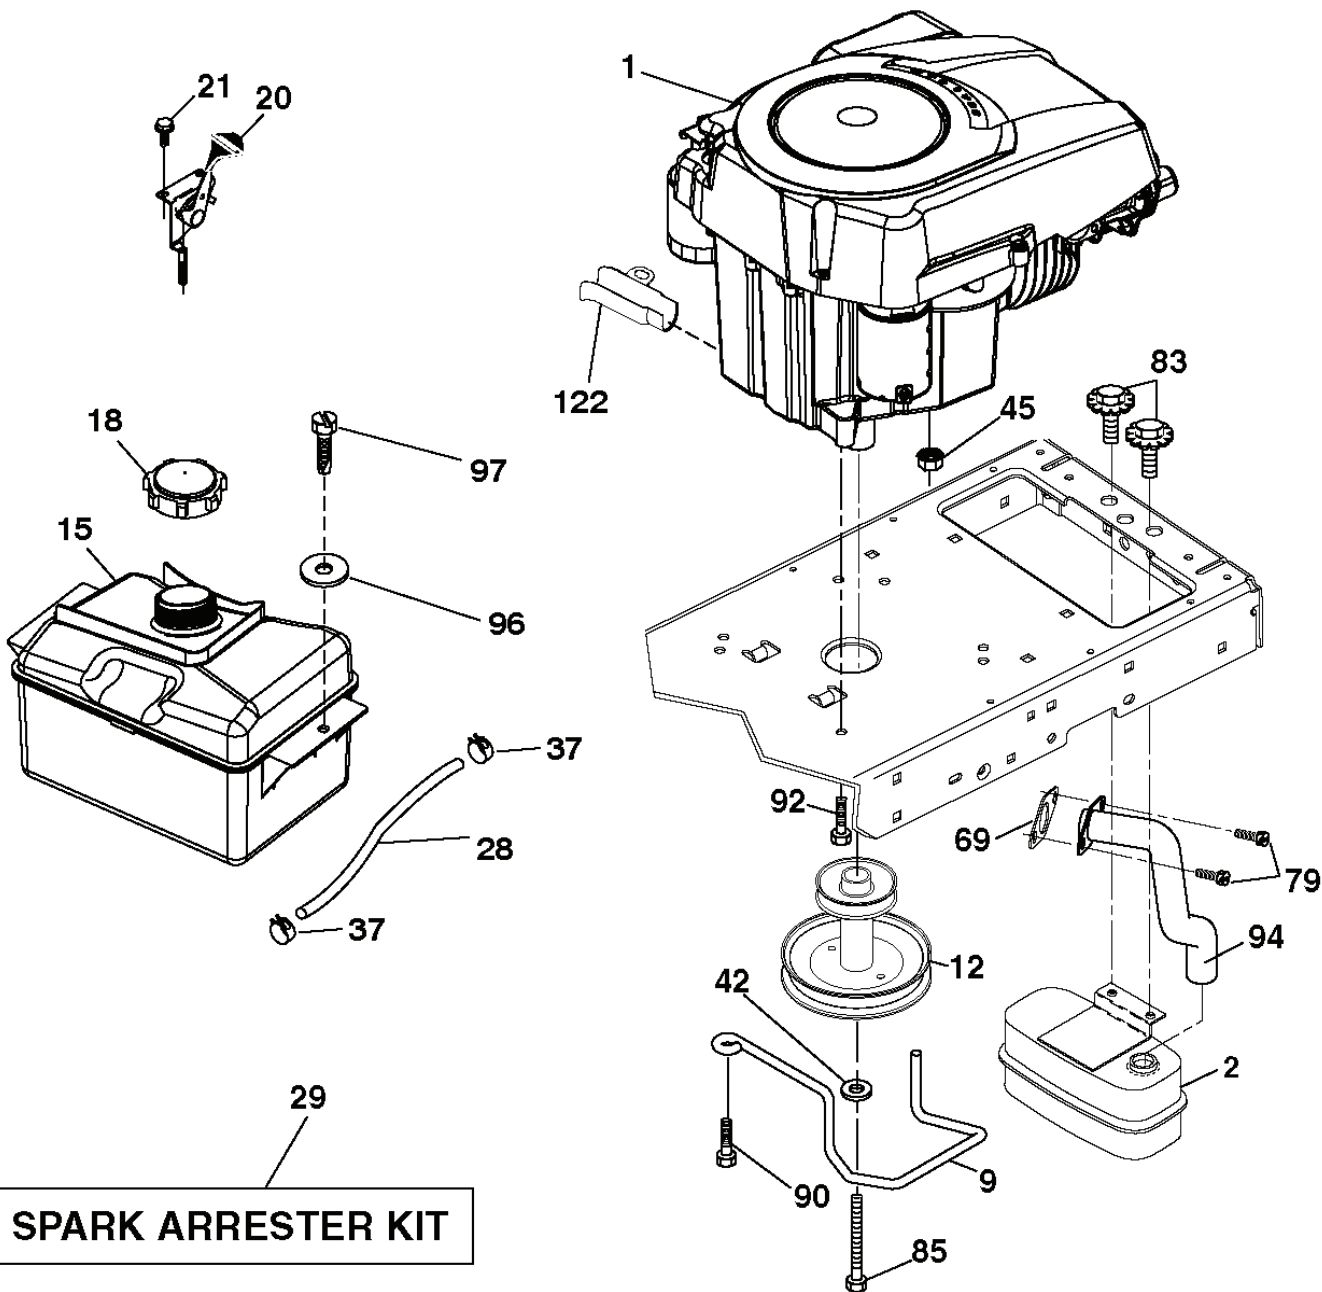

REF.	PART NO.	DESCRIPTION	REMARK	QTY.	KIT
1	532059192	CAP VALVE		1	
2	532065139	NIPPLE		1	
3	532106222	TIRE	Front 15" x 6.0"-6"	1	
4	532059904	HOSE	(Service Item Only)	1	
5	532138336	RIM	Front 6"	1	
6	532124957	FITTING	(Front Wheel Only)	1	
7	532124959	BEARING	(Front Wheel Only)	1	
8	532138337	RIM SPROCKET	Rear 8"	1	
9	532420531	TIRE	Rear 20" x 10"-8"	1	
10	532124926	HOSE	(Service Item Only)	1	
11	532175039	HUB CAP		1	
--	532144334	SEALING FOAM		1	

TC03S

With Service Minder Option

46

REF.	PART NO.	DESCRIPTION	REMARK	QTY.	KIT
1	532437157	BATTERY		1	
2	532440923	SCREW		1	
16	532176138	MICRO SWITCH		1	
21	532400252	HARNESS		1	
22	532004152	BULB		1	
25	532437162	CABLE		1	
26	532175158	FUSE		1	
27	873510400	NUT		1	
28	532437163	CABLE		1	
29	532401545	SWITCH		1	
30	532193350	IGNITION MODULE		1	
33	532411935	KEY		1	
34	532110712	SWITCH		1	
40	532421002	HARNESS		1	
42	532131563	COVER		1	
43	532192507	SOLENOID		1	
55	817060512	SCREW		1	
71	532440819	HARNESS		1	
79	532175242	HOLDER		1	
83	532436774	NUT		1	
87	532421060	SWITCH		1	
99	817720408	SCREW		1	
102	532404454	CABLE		1	
105	532407568	SWITCH		1	
107	532180379	SWITCH FBI		1	
108	532421062	SWITCH		1	

SPARK ARRESTER KIT

engine-tex_kohl_23_r2

REF.	PART NO.	DESCRIPTION	REMARK	QTY.	KIT
1	000000000	W/O DESCRIPTION	Engine Kohler Model No. SV470-0212 (422743)	1	
2	532188655	MUFFLER		1	
9	532194320	BELT GUIDE		1	
12	532405471	PULLEY		1	
15	532407545	FUEL TANK		1	
18	532430220	FUEL CAP		1	
20	532183897	CONTROL		1	
21	532416358	SCREW		1	
28	532137040	HOSE		1	
29	532137180	SPARK ARRESTER KIT		1	
37	532123487	HOSE CLAMP		1	
42	810040700	WASHER		1	
45	873510400	NUT		1	
69	532165291	GASKET		1	
79	532192334	SCREW		1	
83	532171877	BOLT		1	
85	532173937	BOLT		1	
90	817000616	SCREW		1	
92	817120616	SCREW		1	
94	532405450	EXHAUST.TUBE.B&S.28/31*SUBS/2*		1	
96	819091416	WASHER		1	
97	817670412	SCREW		1	
122	532421922	EXTENSION PIPE		1	