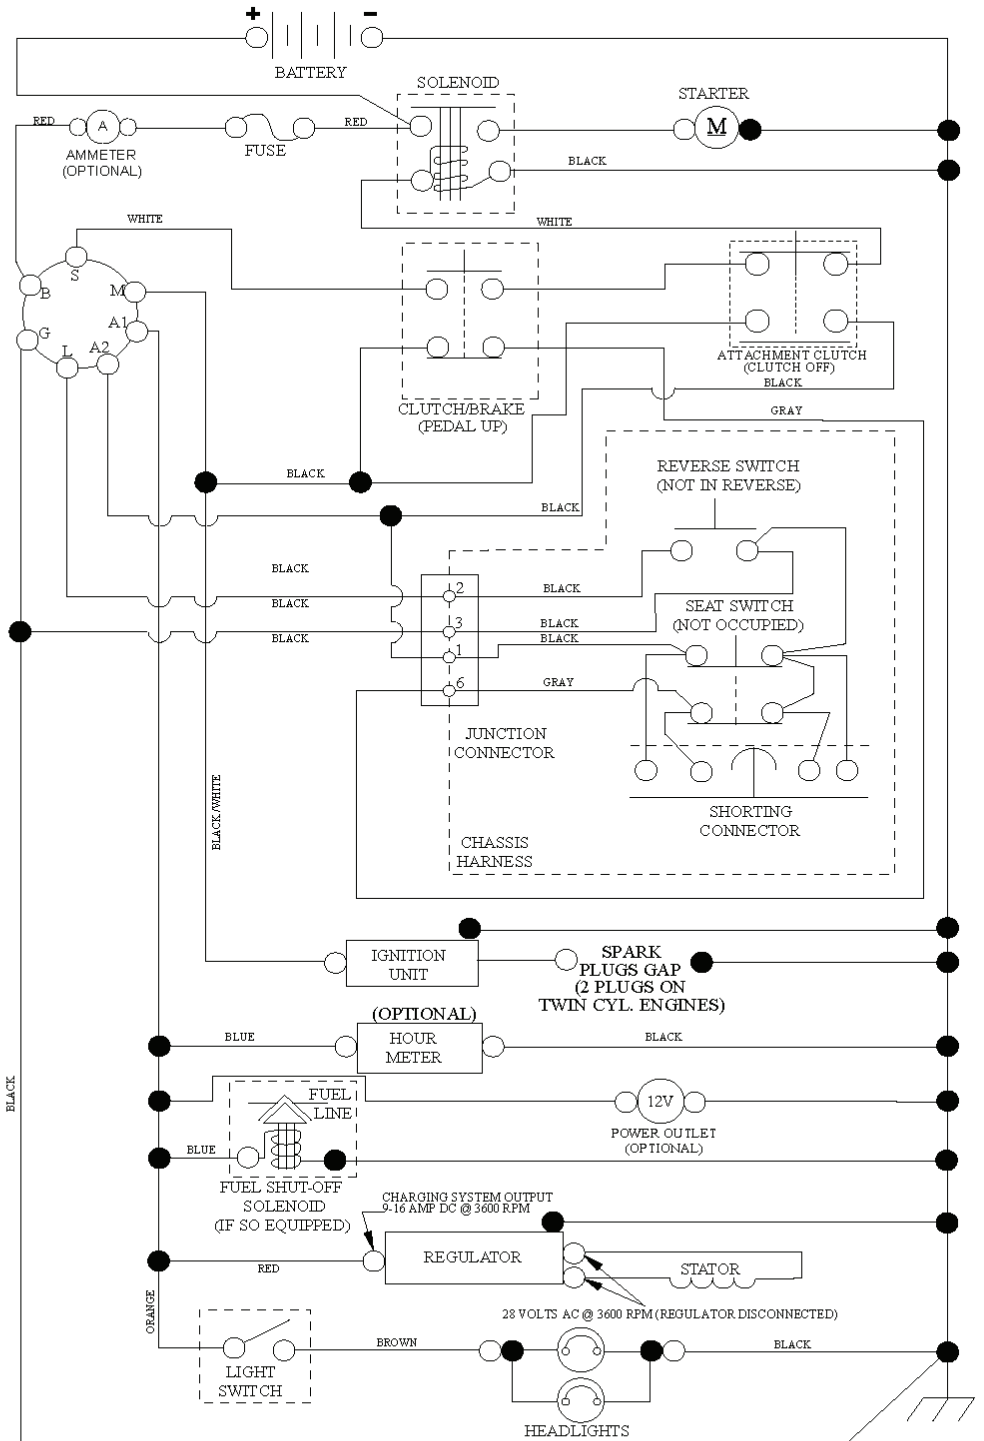

IGNITION SWITCH

POSITION	CIRCUIT	"MAKE"
OFF	M+G+A1	
RUN/OVERRIDE	B+A1	
RUN	B+A1	L+A2
START	B + S + A1	

03107

WIRING INSULATED CLIPS
NOTE: IF WIRING INSULATED CLIPS WERE REMOVED FOR SERVICING OF UNIT, THEY SHOULD BE RE-INSTALLED TO PROPERLY SECURE YOUR WIRING.

●
NON-REMOVABLE CONNECTIONS

○
REMOVABLE CONNECTIONS