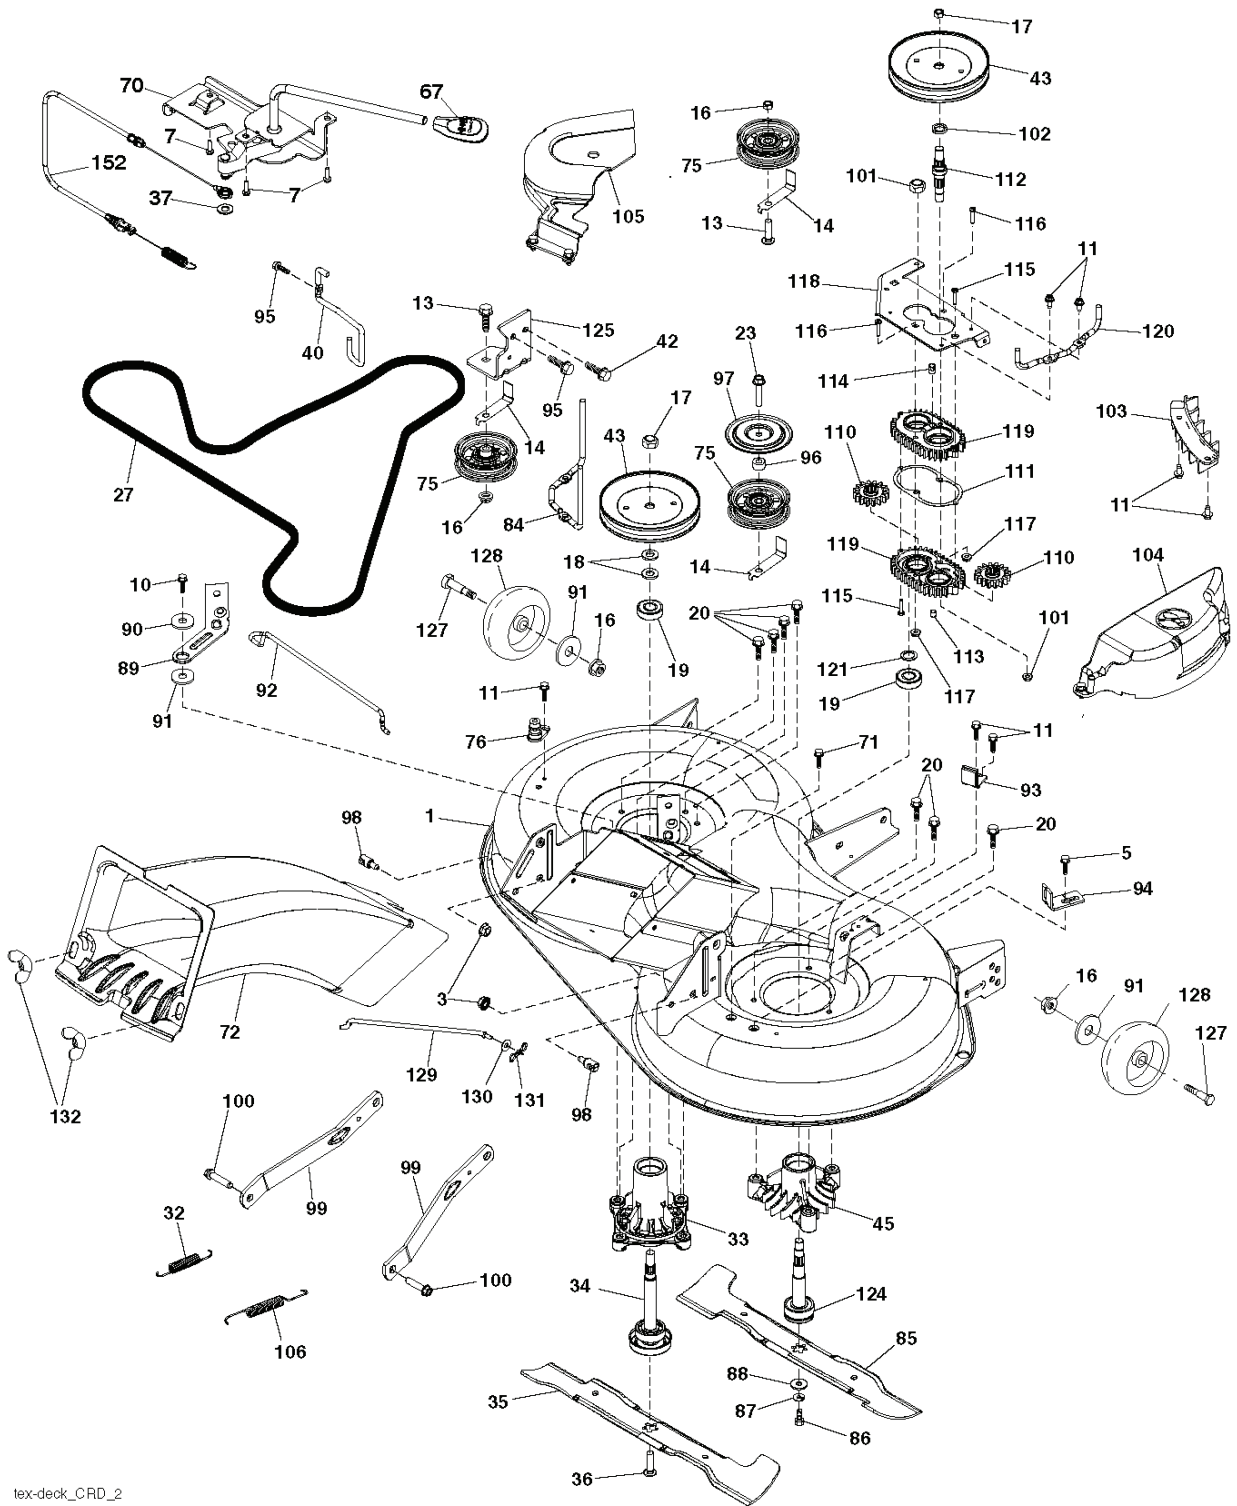

REF.	PART NO.	DESCRIPTION	REMARK	QTY.	KIT
1	000000000	W/O DESCRIPTION	Transaxle, Tufftorq K46DF (446488)	1	
2	532123583	KEY		1	
6	532124028	BUSHING		1	
15	819131316	WASHER		1	
17	532436227	SPRING		1	
29	532435881	ROD		1	
30	819131616	WASHER		1	
33	812000001	RETAINER RING		1	
35	532401031	ROD		1	
37	532121749	WASHER		1	
38	532169613	SLEEVE		1	
42	532124872	PEDAL RUBBER		1	
49	872110614	BOLT		1	
50	532194327	PULLEY		1	
51	873900600	NUT		1	
56	532441834	BELT		1	
61	532437788	PULLEY		1	
64	532197865	SHAFT		1	
73	874490556	BOLT		1	
90	532443605	KEEPER		1	
99	532443947	ROD		1	
103	873350500	NUT		1	
116	873900500	NUT		1	
125	817000512	SCREW		1	
140	810040400	WASHER		1	
143	817490508	SCREW		1	
159	876020412	SPLIT PIN		1	
160	532169484	PIN		1	
161	532105709	SPRING		1	
163	532436632	ROD		1	
166	532429164	NUT		1	
167	532405257	LATCH		1	
175	532429359	SHAFT		1	
183	532137057	SPACER		1	
184	532441407	BRAKE		1	
185	872110622	BOLT		1	
186	532194321	SPACER		1	
188	532194323	LINK		1	
189	532433611	BELLCRANK		1	
195	532435865	BRACKET		1	
203	819111160	WASHER		1	
205	532121748	WASHER		1	
210	532400980	PEDAL ARM		1	
211	532120183	BEARING		1	
214	532421263	PAD		1	
215	532419482	PEDAL RUBBER		1	
221	532403187	SPRING		1	
222	879212010	WASHER		1	
226	532401564	BRACKET		1	
227	817490512	SCREW		1	
279	532444283	LINK		1	
280	819111012	WASHER		1	
309	532165581	RETAINER		1	
311	532169845	WASHER		1	
312	532165614	HUB		1	
313	874780416	BOLT		1	
314	532444713	RETAINER		1	
315	817580520	BOLT		1	
319	532436794	SPACER		1	
335	532199534	PULLEY		1	
339	532436867	STRAP		1	
351	532436998	BRACKET		1	
352	532435819	BRACKET		1	
353	532436577	BRACKET		1	
355	532435669	STRAP		1	
320	532187690	WASHER		1	
360	532444714	NUT		1	
361	532194326	PULLEY		1	
362	532436812	IDLER		1	
364	532443032	BRACKET		1