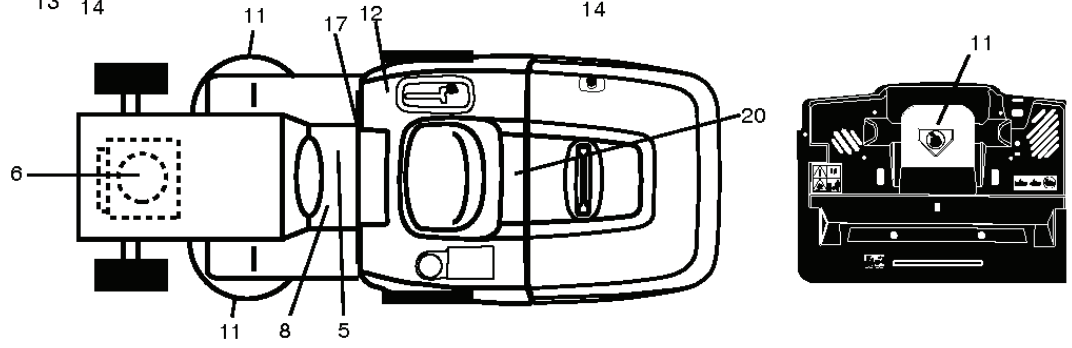

REF.	PART NO.	DESCRIPTION	REMARK	QTY.	KIT
1	532439955	DECAL		1	
2	532400389	LABEL		1	
3	581627301	DECAL		1	
4	532439832	DECAL		1	
5	532178302	DECAL		1	
6	532196841	DECAL		1	
8	532159737	DECAL		1	
11	532182166	DECAL		1	
12	532180432	DECAL		1	
13	532441189	DECAL		1	
14	532159736	DECAL		1	
17	532140837	DECAL		1	
20	532440901	DECAL		1	
--	532441409	PAD		1	
--	532441410	PAD		1