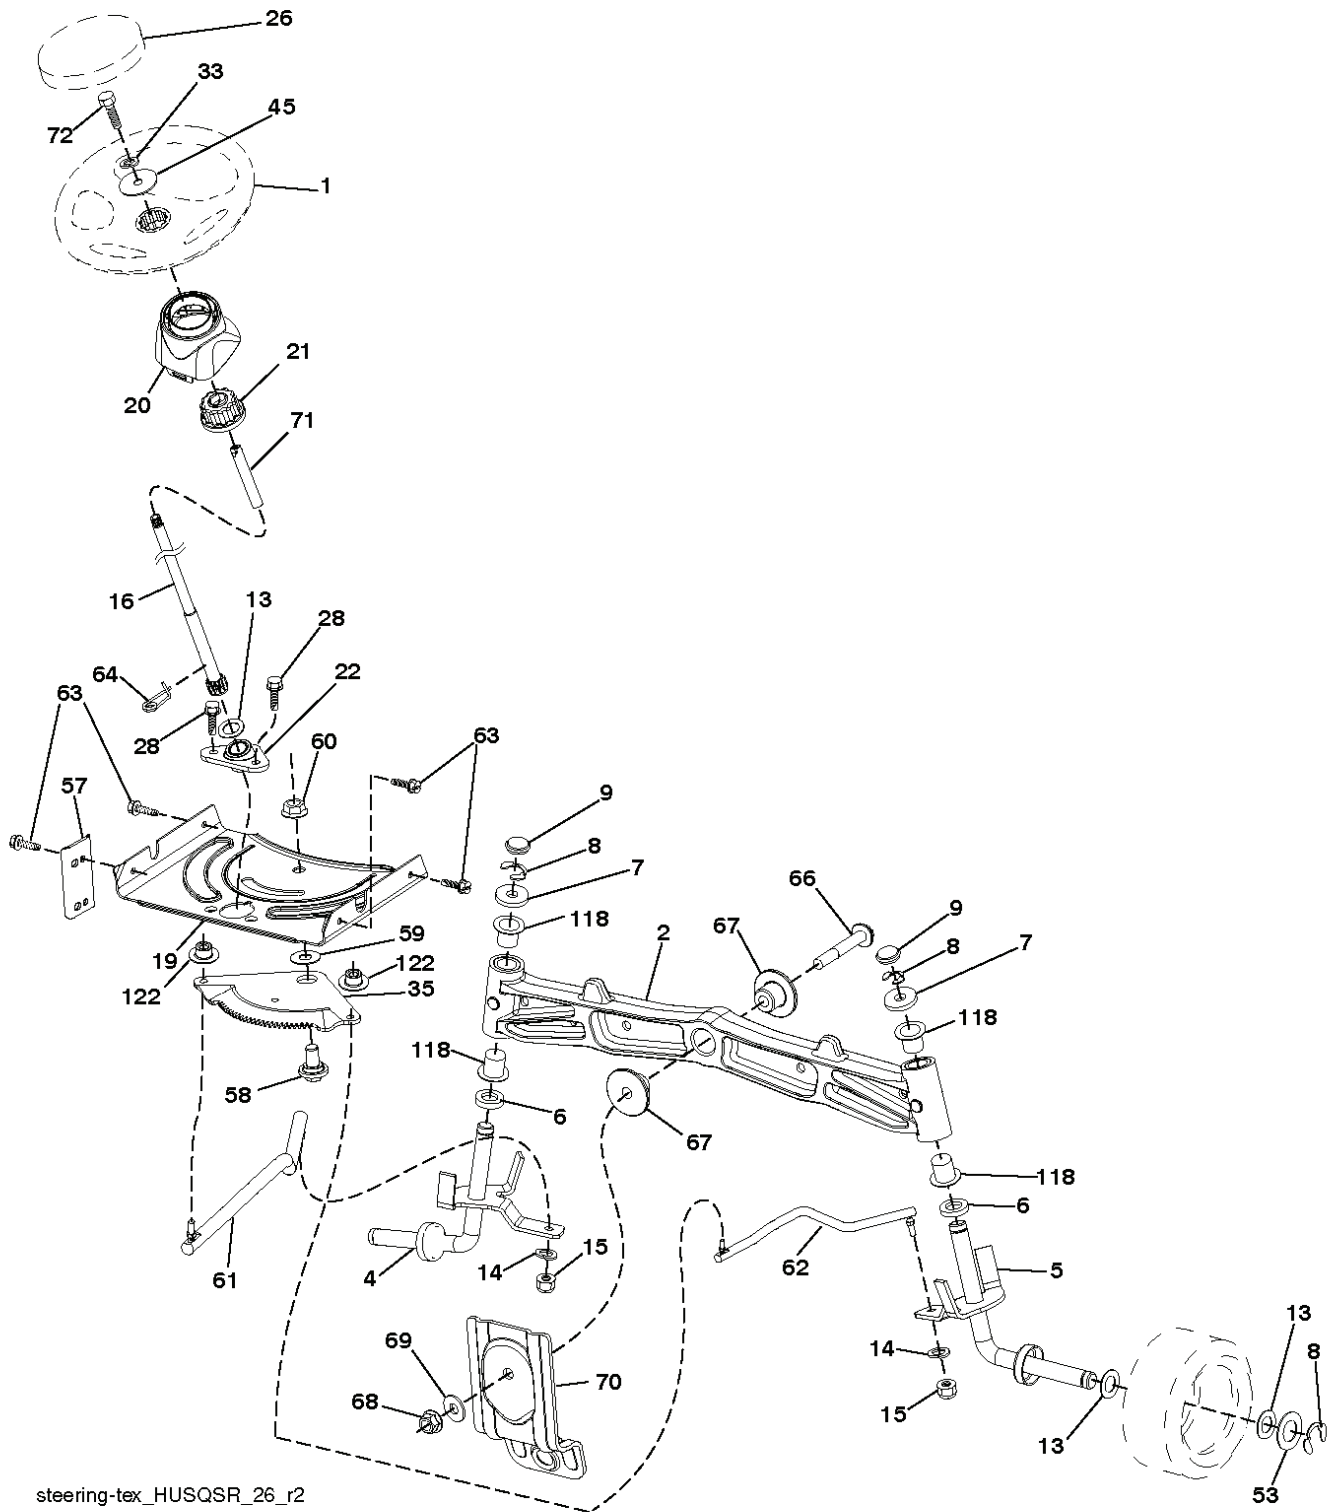

CTH173, 96051000200, 2011 - 01

SPARE PARTS LIST

lift-tex_27

*Key 91 may be substituted for Key 101

REF.	PART NO.	DESCRIPTION	REMARK	QTY.	KIT
2	532436996	SHAFT		1	
3	532195231	LEVER		1	
7	532411555	GRIP		1	
10	532196314	SPRING		1	
87	532194209	SPRING		1	
88	532436995	SPRING		1	
89	819191912	WASHER		1	
90	532194208	PIN		1	
91	532195181	LINK		1	
97	817490608	SCREW		1	
98	532195270	LINK		1	
100	873930600	NUT		1	
101	532407003	LINK		1	

seat-tex_7A-vgl

REF.	PART NO.	DESCRIPTION	REMARK	QTY.	KIT
1	532439822	SEAT		1	
2	532180166	BRACKET		1	
3	532140675	STRAP		1	
6	873800600	NUT		1	
7	532124181	SPRING		1	
8	532171877	BOLT		1	
10	532196977	PLATE		1	
21	532171852	BOLT		1	
37	873800500	LOCK NUT		1	
40	532197661	HANDLE		1	
41	532198200	SPRING		1	
43	874760612	BOLT		1	
44	819133812	WASHER		1	

REF.	PART NO.	DESCRIPTION	REMARK	QTY.	KIT
1	532059192	CAP VALVE		1	
2	532065139	NIPPLE		1	
3	532106222	TIRE	Front 15" x 6.0"-6"	1	
4	532059904	HOSE	(Service Item Only)	1	
5	532138336	RIM	Front 6"	1	
6	532124957	FITTING	(Front Wheel Only)	1	
7	532124959	BEARING	(Front Wheel Only)	1	
8	532138337	RIM SPROCKET	Rear 8"	1	
9	532420531	TIRE	Rear 20" x 10"-8"	1	
10	532124926	HOSE	(Service Item Only)	1	
11	532175039	HUB CAP		1	
--	532144334	SEALING FOAM		1	