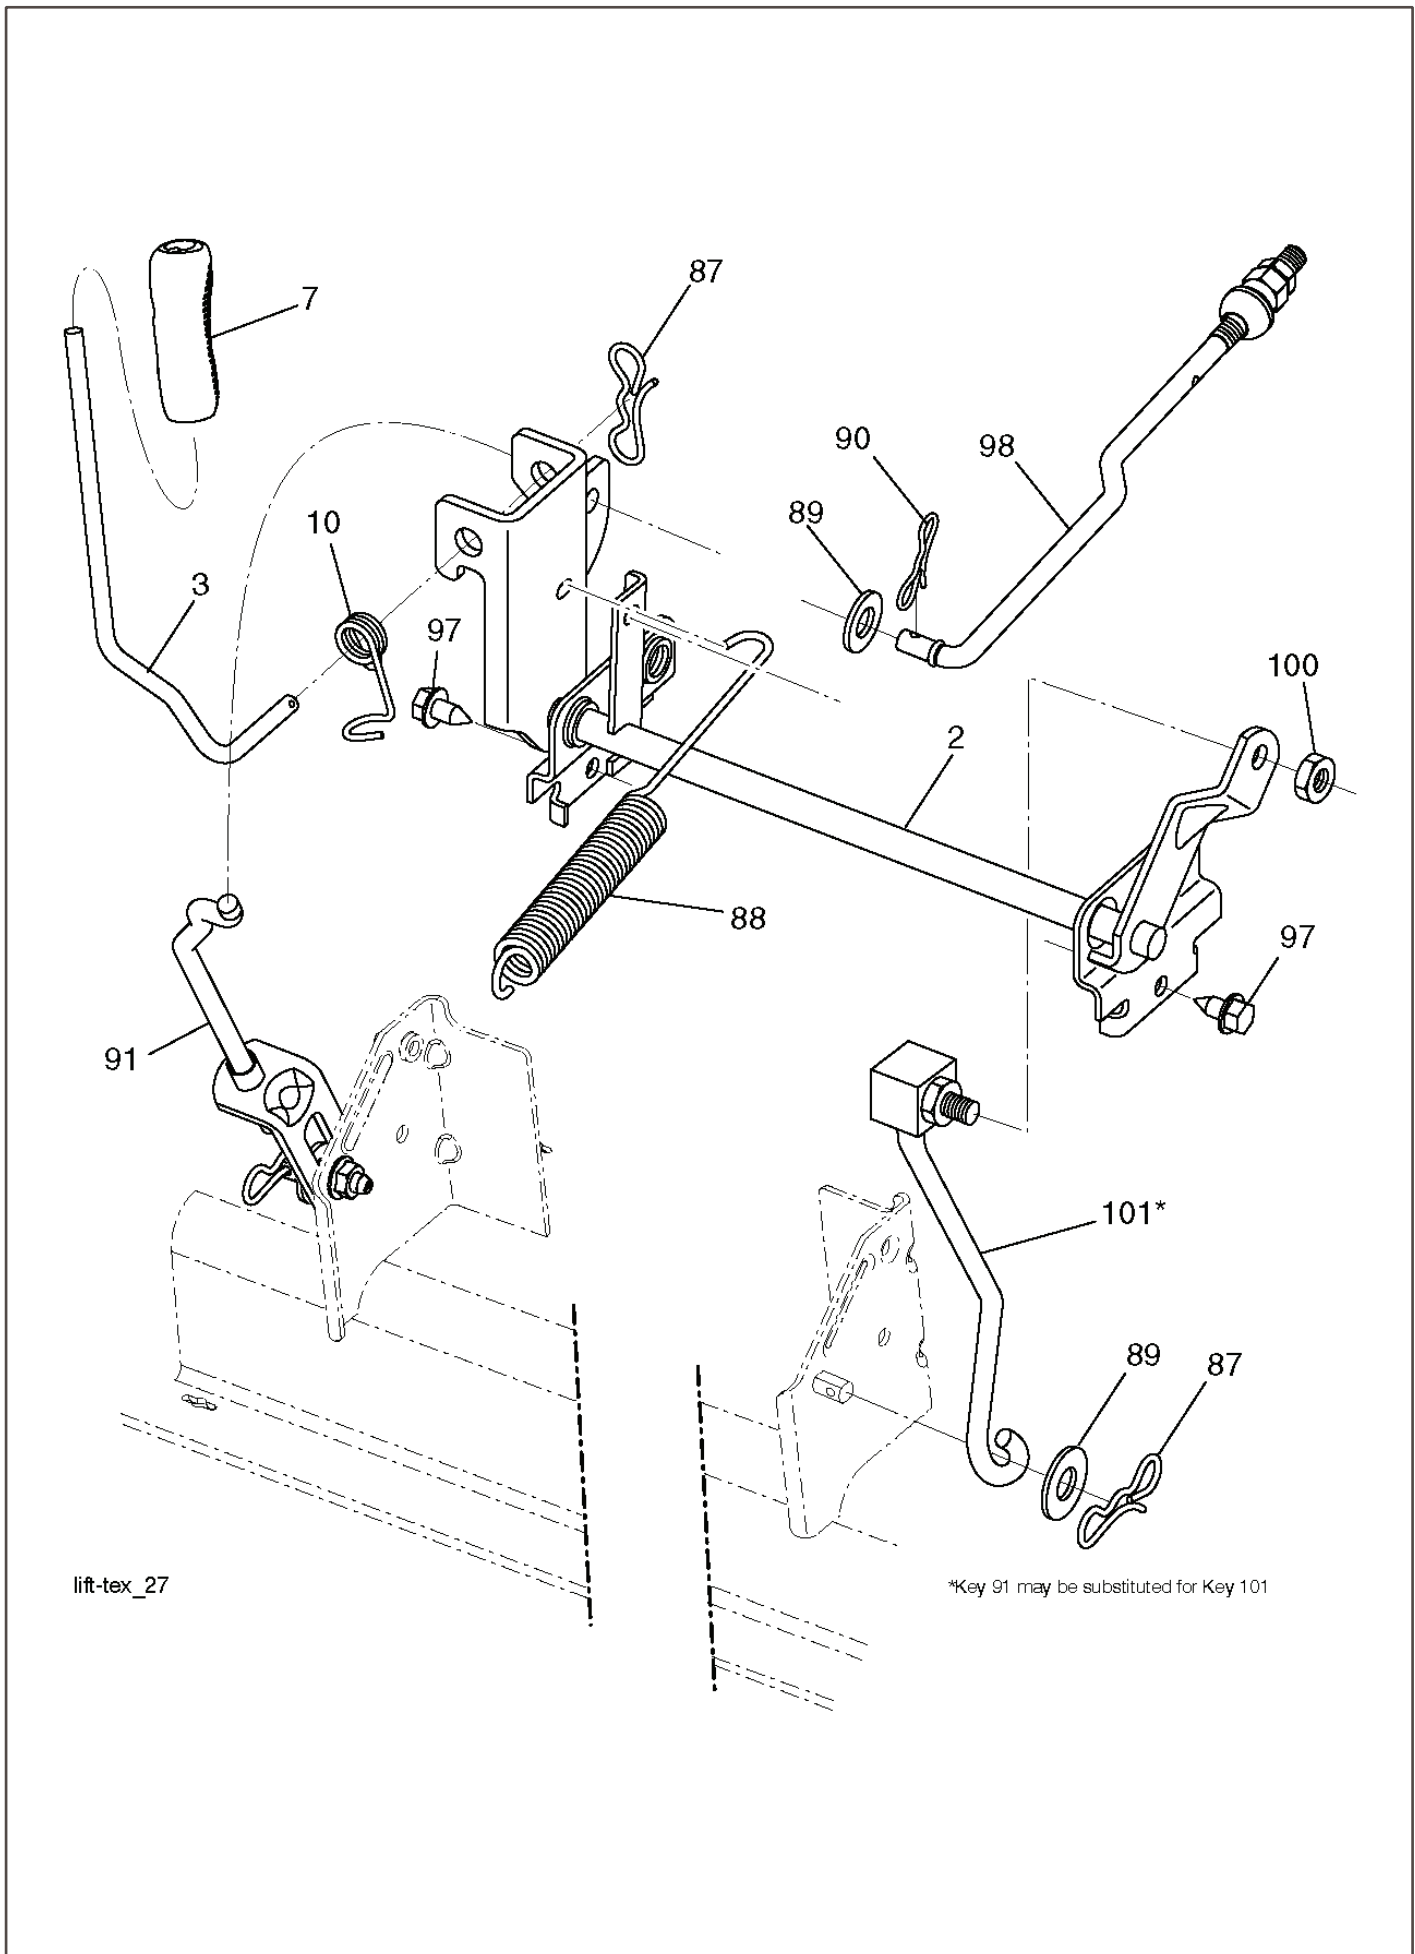

CTH173, 96051000200, 2011 - 01

SPARE PARTS LIST

lift-tex_27

*Key 91 may be substituted for Key 101

REF.	PART NO.	DESCRIPTION	REMARK	QTY.	KIT
2	532436996	SHAFT		1	
3	532195231	LEVER		1	
7	532411555	GRIP		1	
10	532196314	SPRING		1	
87	532194209	SPRING		1	
88	532436995	SPRING		1	
89	819191912	WASHER		1	
90	532194208	PIN		1	
91	532195181	LINK		1	
97	817490608	SCREW		1	
98	532195270	LINK		1	
100	873930600	NUT		1	
101	532407003	LINK		1	

seat-tex_7A-vgl

REF.	PART NO.	DESCRIPTION	REMARK	QTY.	KIT
1	532439822	SEAT		1	
2	532180166	BRACKET		1	
3	532140675	STRAP		1	
6	873800600	NUT		1	
7	532124181	SPRING		1	
8	532171877	BOLT		1	
10	532196977	PLATE		1	
21	532171852	BOLT		1	
37	873800500	LOCK NUT		1	
40	532197661	HANDLE		1	
41	532198200	SPRING		1	
43	874760612	BOLT		1	
44	819133812	WASHER		1	

REF.	PART NO.	DESCRIPTION	REMARK	QTY.	KIT
1	532059192	CAP VALVE		1	
2	532065139	NIPPLE		1	
3	532106222	TIRE	Front 15" x 6.0"-6"	1	
4	532059904	HOSE	(Service Item Only)	1	
5	532138336	RIM	Front 6"	1	
6	532124957	FITTING	(Front Wheel Only)	1	
7	532124959	BEARING	(Front Wheel Only)	1	
8	532138337	RIM SPROCKET	Rear 8"	1	
9	532420531	TIRE	Rear 20" x 10"-8"	1	
10	532124926	HOSE	(Service Item Only)	1	
11	532175039	HUB CAP		1	
--	532144334	SEALING FOAM		1	