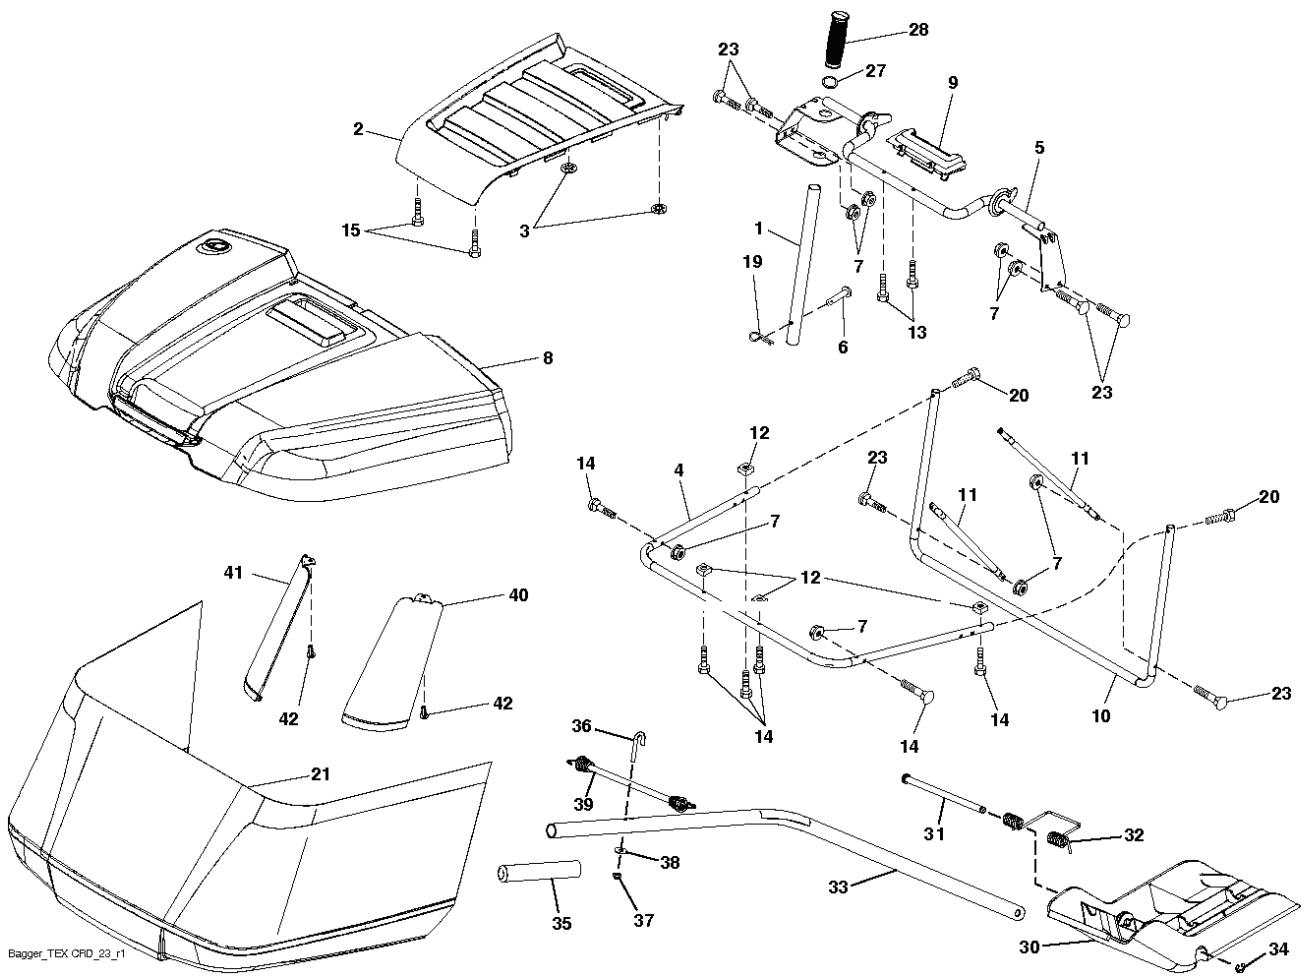

Bagger_TEX CRD_23_r1

REF.	PART NO.	DESCRIPTION	REMARK	QTY.	KIT
1	532428610	TUBE		1	
2	532441358	BAGGER		1	
3	532413808	NUT		1	
4	532439612	TUBE		1	
5	532417632	FRAME		1	
6	532126875	RIVET		1	
7	873900400	NUT		1	
8	532441261	COVER		1	
9	532417629	INSERT		1	
10	532436770	FRAME		1	
11	532436771	BRACE		1	
12	532421793	NUT SQUARE		1	
13	532421780	SCREW		1	
14	532421800	BOLT		1	
15	532421801	SCREW		1	
19	532194208	PIN		1	
20	585368801	BOLT		1	
21	532438162	BAG		1	
23	872040410	BOLT		1	
27	532421262	GROMMET		1	
28	532165787	HANDLE		1	
30	532437452	PLUG		1	
31	532435861	PEN		1	
32	532437454	SPRING		1	
33	532438451	SHAFT		1	
34	532437988	RING		1	
35	532439139	GRIP		1	
36	532439098	BOLT		1	
37	532069180	NUT		1	
38	819070818	WASHER		1	
39	532439242	BUBGEE		1	
40	532439418	SUPPORT		1	
41	532439435	SUPPORT		1	
42	532440428	CLIP		1