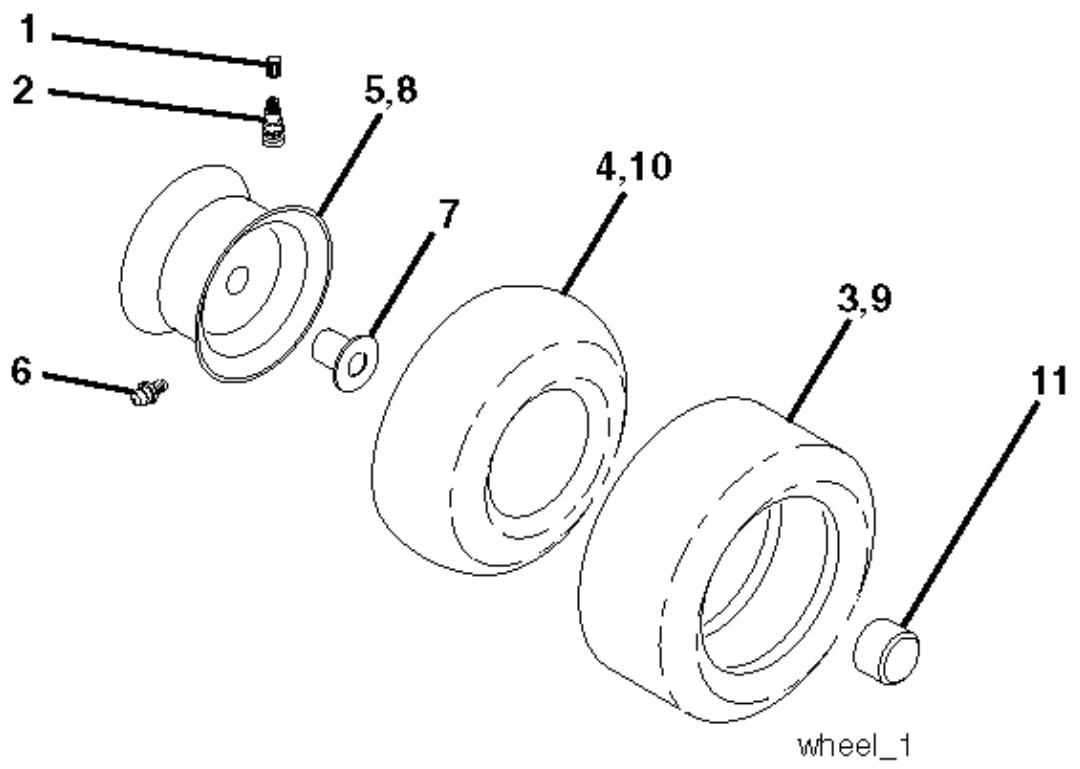

CTH173, 96051000200, 2011 - 01

SPARE PARTS LIST

lift-tex_27

*Key 91 may be substituted for Key 101

REF.	PART NO.	DESCRIPTION	REMARK	QTY.	KIT
2	532436996	SHAFT		1	
3	532195231	LEVER		1	
7	532411555	GRIP		1	
10	532196314	SPRING		1	
87	532194209	SPRING		1	
88	532436995	SPRING		1	
89	819191912	WASHER		1	
90	532194208	PIN		1	
91	532195181	LINK		1	
97	817490608	SCREW		1	
98	532195270	LINK		1	
100	873930600	NUT		1	
101	532407003	LINK		1	

seat-tex_7A-vgl

REF.	PART NO.	DESCRIPTION	REMARK	QTY.	KIT
1	532439822	SEAT		1	
2	532180166	BRACKET		1	
3	532140675	STRAP		1	
6	873800600	NUT		1	
7	532124181	SPRING		1	
8	532171877	BOLT		1	
10	532196977	PLATE		1	
21	532171852	BOLT		1	
37	873800500	LOCK NUT		1	
40	532197661	HANDLE		1	
41	532198200	SPRING		1	
43	874760612	BOLT		1	
44	819133812	WASHER		1	

REF.	PART NO.	DESCRIPTION	REMARK	QTY.	KIT
1	532059192	CAP VALVE		1	
2	532065139	NIPPLE		1	
3	532106222	TIRE	Front 15" x 6.0"-6"	1	
4	532059904	HOSE	(Service Item Only)	1	
5	532138336	RIM	Front 6"	1	
6	532124957	FITTING	(Front Wheel Only)	1	
7	532124959	BEARING	(Front Wheel Only)	1	
8	532138337	RIM SPROCKET	Rear 8"	1	
9	532420531	TIRE	Rear 20" x 10"-8"	1	
10	532124926	HOSE	(Service Item Only)	1	
11	532175039	HUB CAP		1	
--	532144334	SEALING FOAM		1	