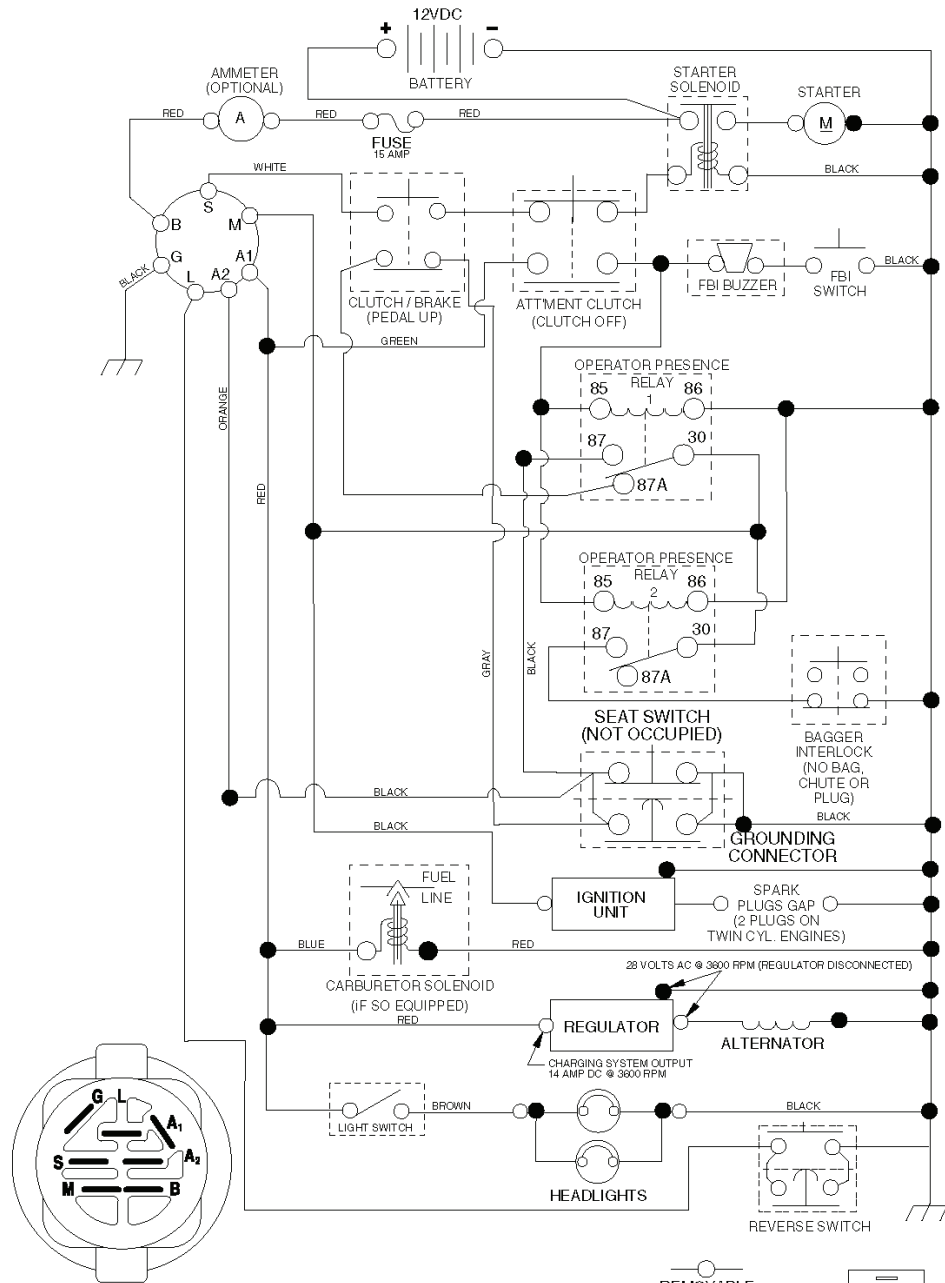

IGNITION SWITCH

POSITION	CIRCUIT	"MAKE"
OFF	M+G+A1	
RUN/OVERRIDE	B+A1	
RUN	B+A1	L+A2
START	B + S + A1	

03053

WIRING INSULATED CLIPS

NOTE: IF WIRING INSULATED CLIPS WERE REMOVED FOR SERVICING OF UNIT, THEY SHOULD BE REPLACED TO PROPERLY SECURE YOUR WIRING.

REMOVABLE CONNECTIONS

NON-REMOVABLE CONNECTIONS