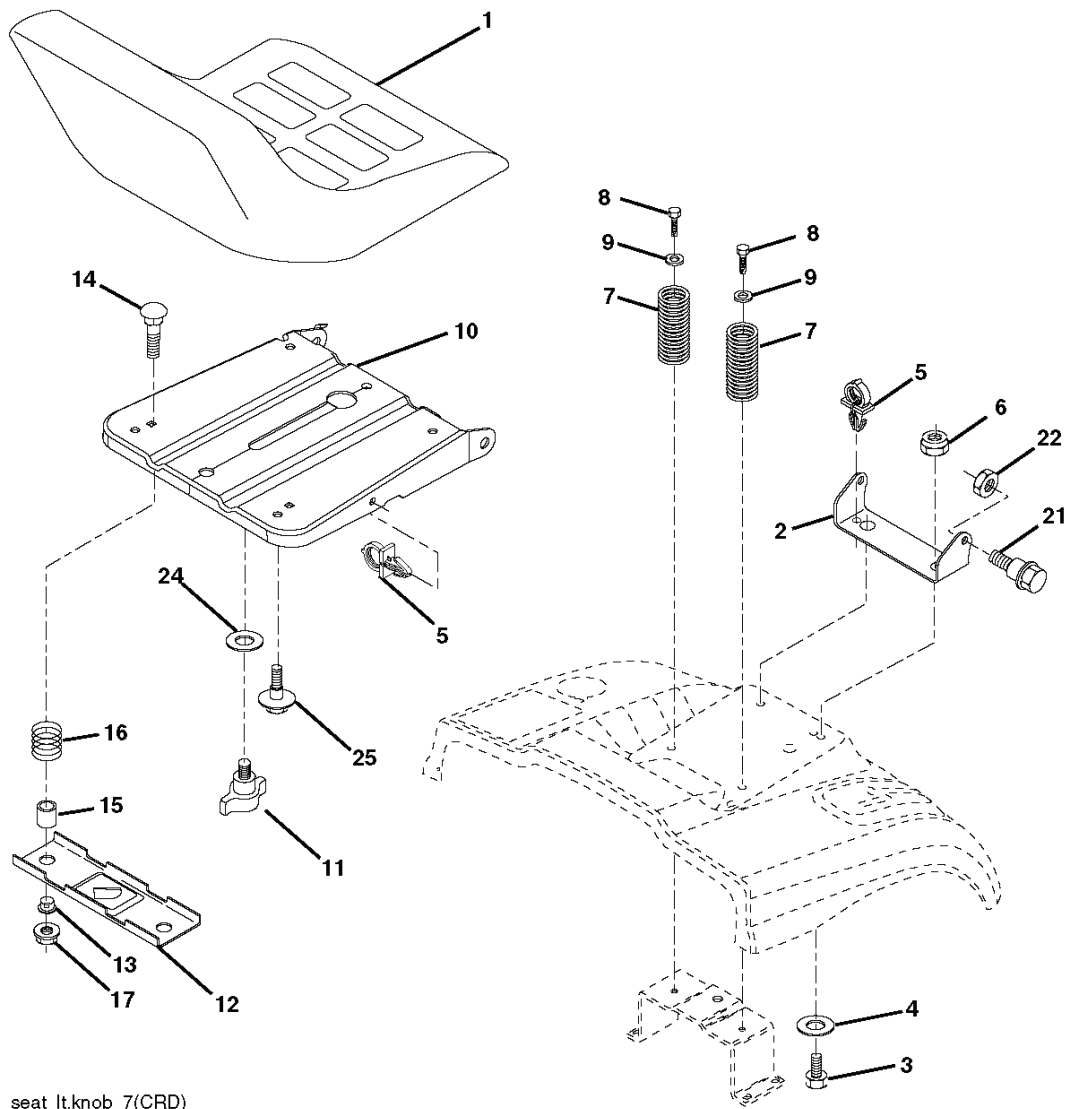

lift-rh. 1piece_9

REF.	PART NO.	DESCRIPTION	REMARK	QTY.	KIT
1	532159460	WIRE		1	
2	532159471	LEVER		1	
3	532105767	PIN RETAINING SCREW		1	
4	812000002	RETAINER RING		1	
5	819211621	WASHER		1	
6	532120183	BEARING		1	
7	532125631	HANDLE		1	
8	532124526	KNOB		1	
11	532165829	ROD		1	
12	532165831	ROD		1	
13	532124670	RETAINER RING		1	
15	532173288	LINK		1	
16	873350800	NUT		1	
17	532175689	BRACKET		1	
18	873800800	NUT		1	
19	532139868	LEVER		1	
20	532194209	SPRING		1	
23	532110807	NUT		1	
24	819131016	WASHER		1	
25	532164024	SPRING		1	
26	532169484	PIN		1	
27	532164543	ROD		1	
28	873350600	NUT		1	
29	532138057	KNOB		1	
30	532150233	TRUNNION		1	
31	532169865	BEARING		1	
32	873540600	NUT		1	
36	532155097	INDICATOR		1	
37	532123935	PLUG		1	
38	817060516	SCREW		1	
40	819112410	WASHER		1	
41	532123934	INDICATOR		1	
49	532145212	NUT		1	
50	532110452	NUT		1	

IGNITION SWITCH

POSITION	CIRCUIT	"MAKE"
OFF	M+G+A1	
RUN/OVERRIDE	B+A1	
RUN	B+A1	L+A2
START	B + S + A1	

03053

WIRING INSULATED CLIPS

NOTE: IF WIRING INSULATED CLIPS WERE REMOVED FOR SERVICING OF UNIT, THEY SHOULD BE REPLACED TO PROPERLY SECURE YOUR WIRING.

REMOVABLE CONNECTIONS

NON-REMOVABLE CONNECTIONS

RELAY

seat_lt.knob_7(CRD)

REF.	PART NO.	DESCRIPTION	REMARK	QTY.	KIT
1	532188715	SIEGE CONDUCTEUR		1	
2	532140551	BRACKET		1	
3	871110616	SCREW		1	
4	819131610	WASHER		1	
5	532145006	CLIP		1	
6	873800600	NUT		1	
7	532124181	SPRING		1	
8	817000616	SCREW		1	
9	819131614	WASHER		1	
10	532195530	BERCEAU DE SIEGE CONDUCTEUR		1	
11	532166369	WING NUT		1	
12	532174648	BRACKET		1	
13	532121248	BUSHING		1	
14	872050412	BOLT		1	
15	532121249	SPACER		1	
16	532123740	SPRING		1	
17	532123976	LOCKNUT		1	
21	532171852	BOLT		1	
22	873800500	LOCK NUT		1	
24	819171912	WASHER		1	
25	532127018	BOLT		1	