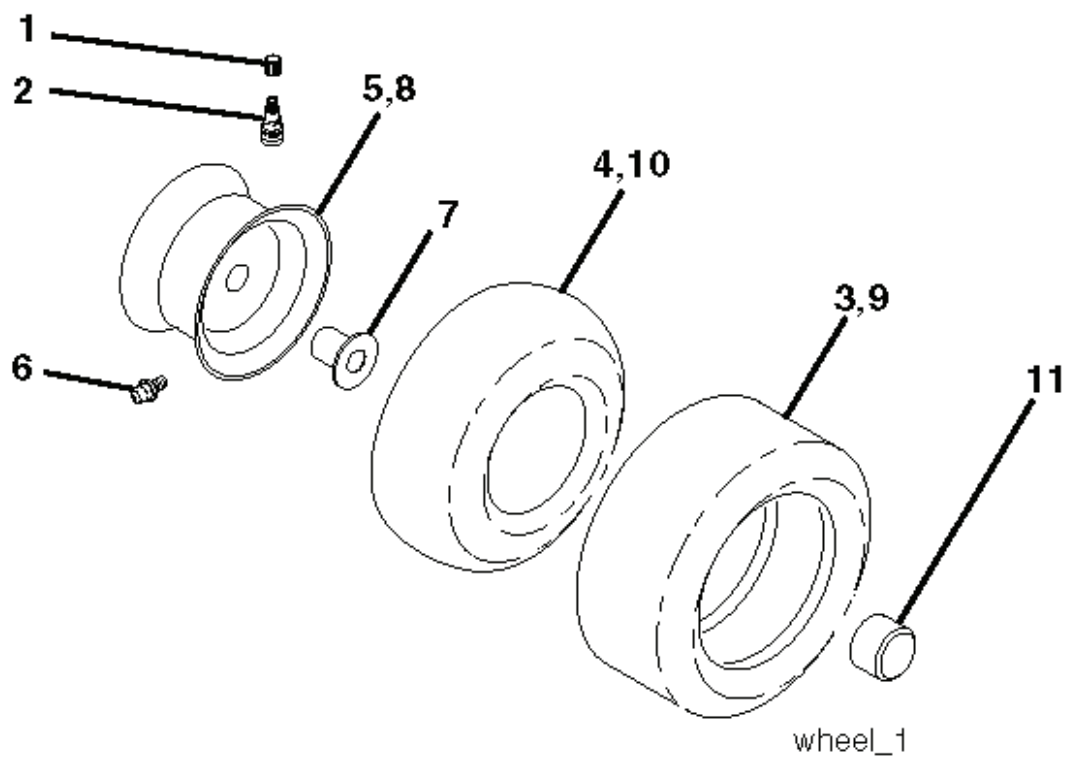

REMOVABLE CONNECTIONS

NON-REMOVABLE CONNECTIONS

RELAY

seat_lt.knob_7(CRD)

REF.	PART NO.	DESCRIPTION	REMARK	QTY.	KIT
1	532188715	SIEGE CONDUCTEUR		1	
2	532140551	BRACKET		1	
3	871110616	SCREW		1	
4	819131610	WASHER		1	
5	532145006	CLIP		1	
6	873800600	NUT		1	
7	532124181	SPRING		1	
8	817000616	SCREW		1	
9	819131614	WASHER		1	
10	532195530	BERCEAU DE SIEGE CONDUCTEUR		1	
11	532166369	WING NUT		1	
12	532174648	BRACKET		1	
13	532121248	BUSHING		1	
14	872050412	BOLT		1	
15	532121249	SPACER		1	
16	532123740	SPRING		1	
17	532123976	LOCKNUT		1	
21	532171852	BOLT		1	
22	873800500	LOCK NUT		1	
24	819171912	WASHER		1	
25	532127018	BOLT		1	

REF.	PART NO.	DESCRIPTION	REMARK	QTY.	KIT
1	532059192	CAP VALVE		1	
2	532065139	NIPPLE		1	
3	532106222	TIRE		1	
4	532059904	HOSE		1	
5	532138336	RIM		1	
6	532124957	FITTING		1	
7	532124959	BEARING		1	
8	532138337	RIM.SPROCKET		1	
9	532122082	TIRE		1	
10	532124926	HOSE		1	
11	532175039	HUB CAP		1	
--	532144334	SEALING FOAM		1	