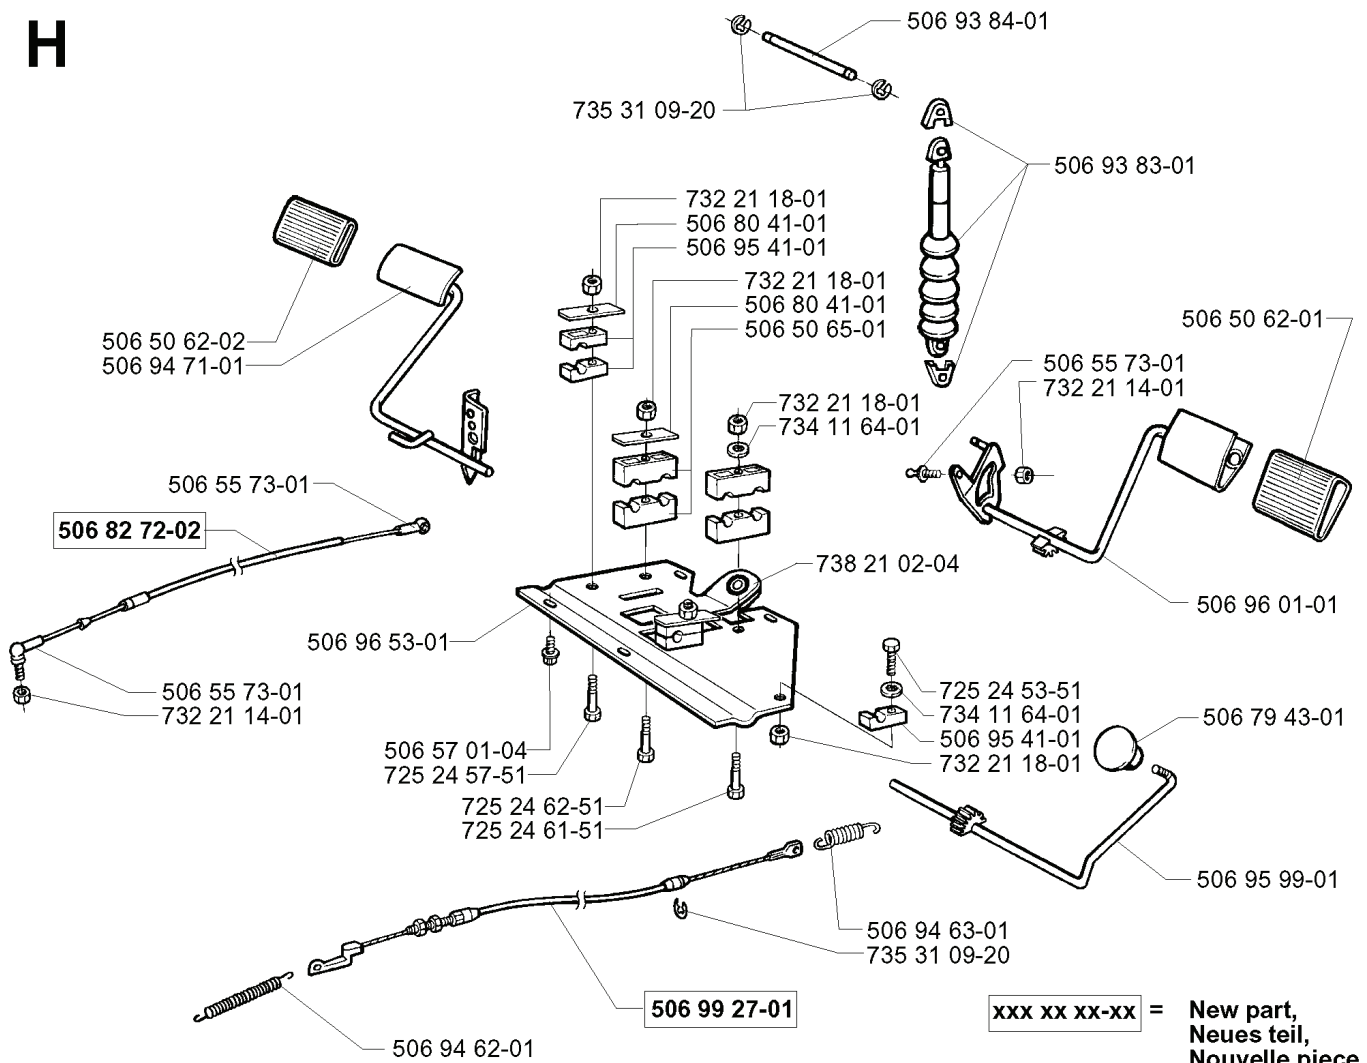

H

xxx xx xx-xx = New part,
Neues teil,
Nouvelle piece,
Nueva pieza,
Ny detalj