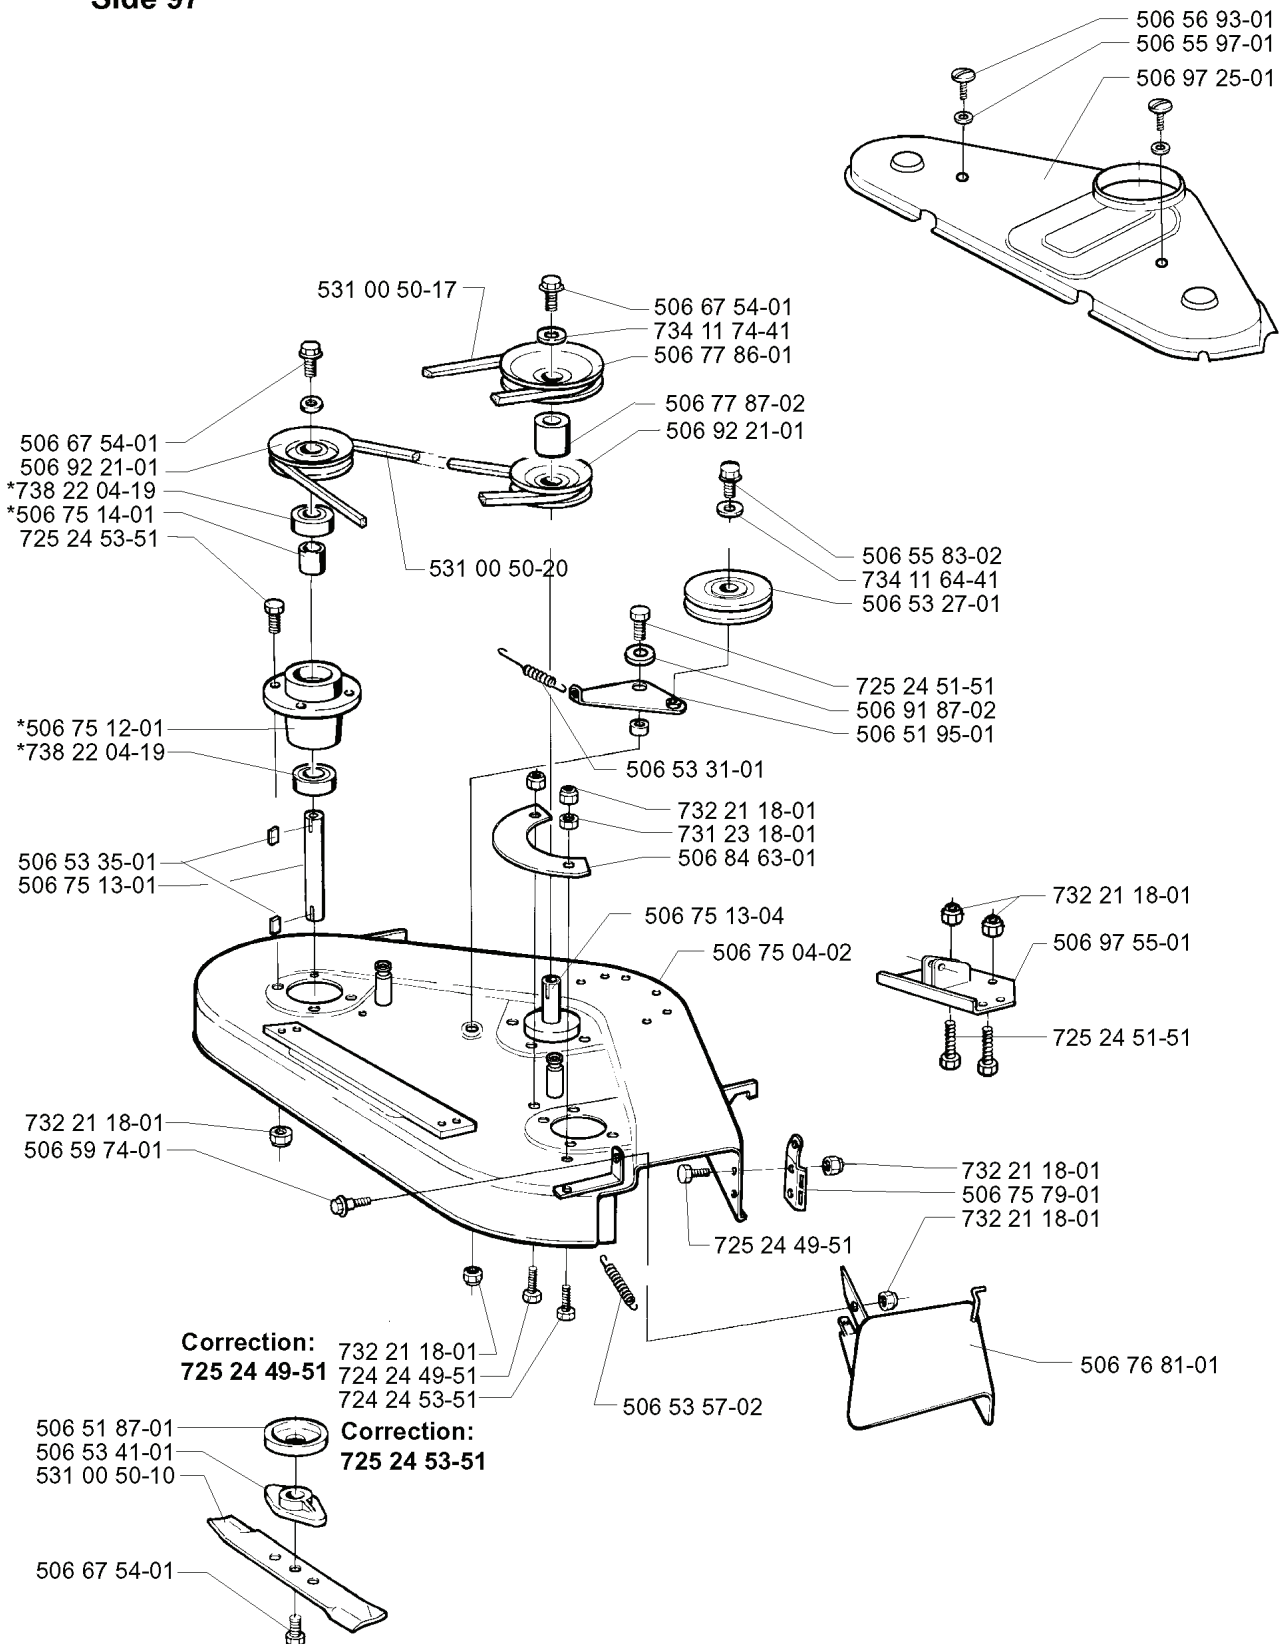

V

*compl 506 75 11-01 Yttre. Outer. Exterieur. Äusser. Ulko.
*compl 506 75 11-04 Mitten. Centre. Centre. Zentrum. Keski.

Side 97