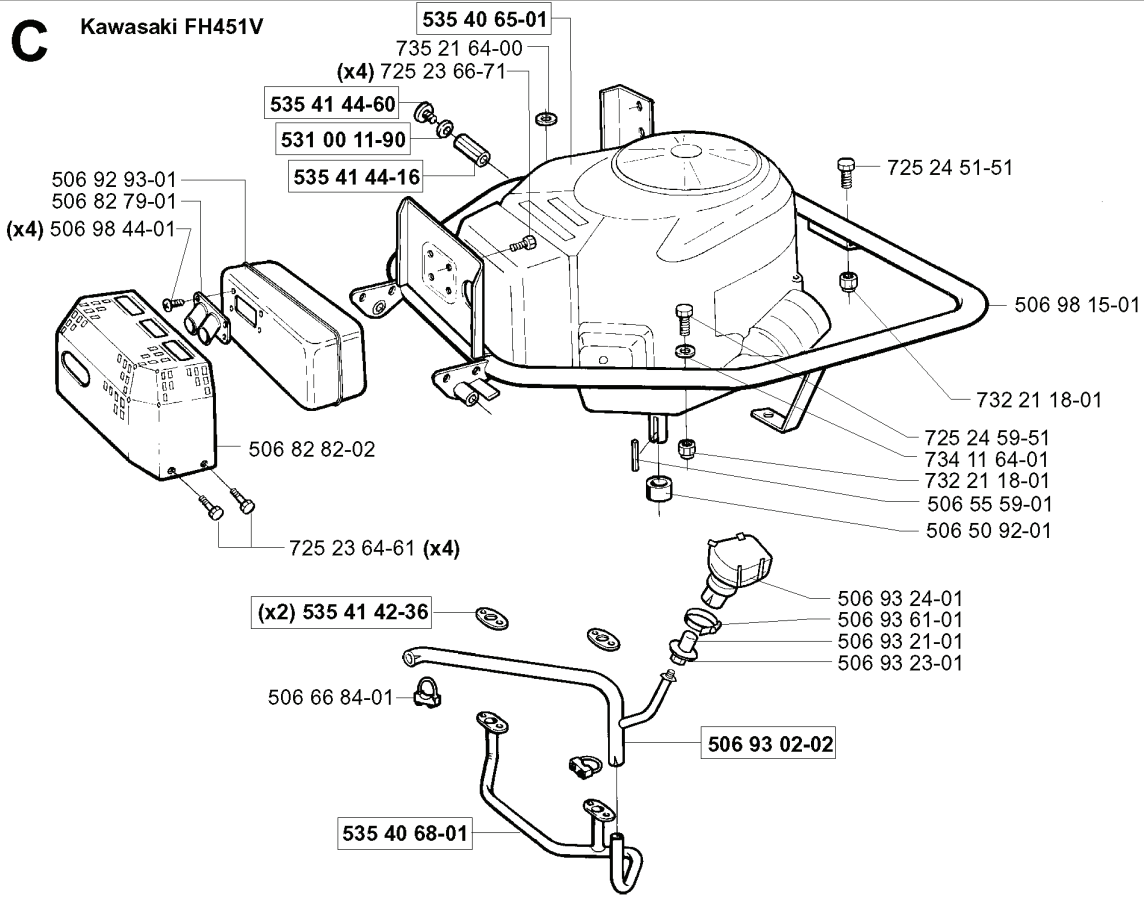

C

Kawasaki FH451V