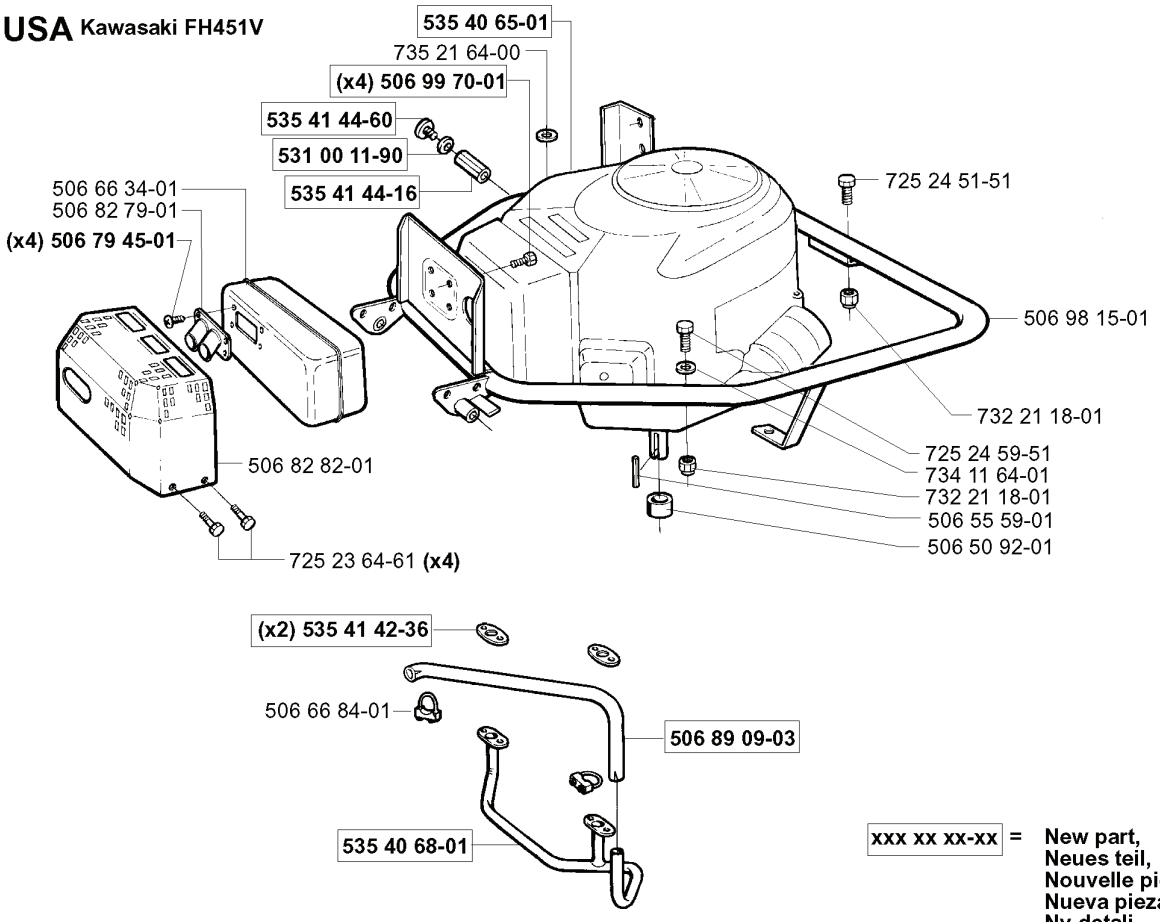

USA Kawasaki FH451V

xxx xx xx-xx = New part,
Neues teil,
Nouvelle piece,
Nueva pieza,
Ny detalj