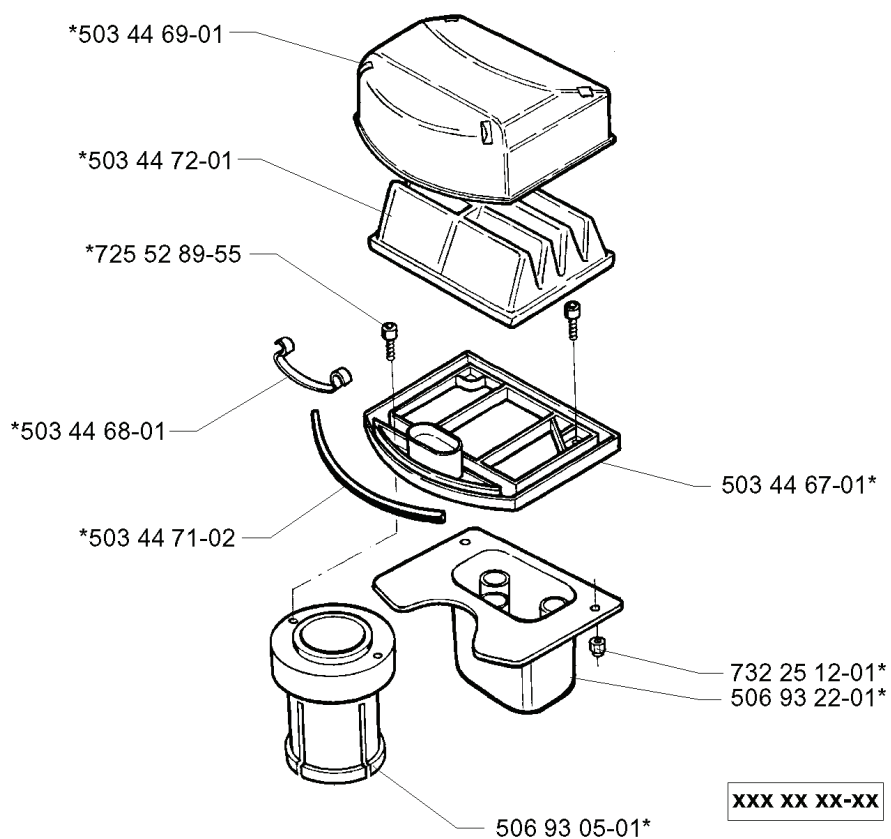

P

*compl 506 93 24-01

xxx xx xx-xx = New part,
Neues teil,
Nouvelle piece,
Nueva pieza,
Ny detalj