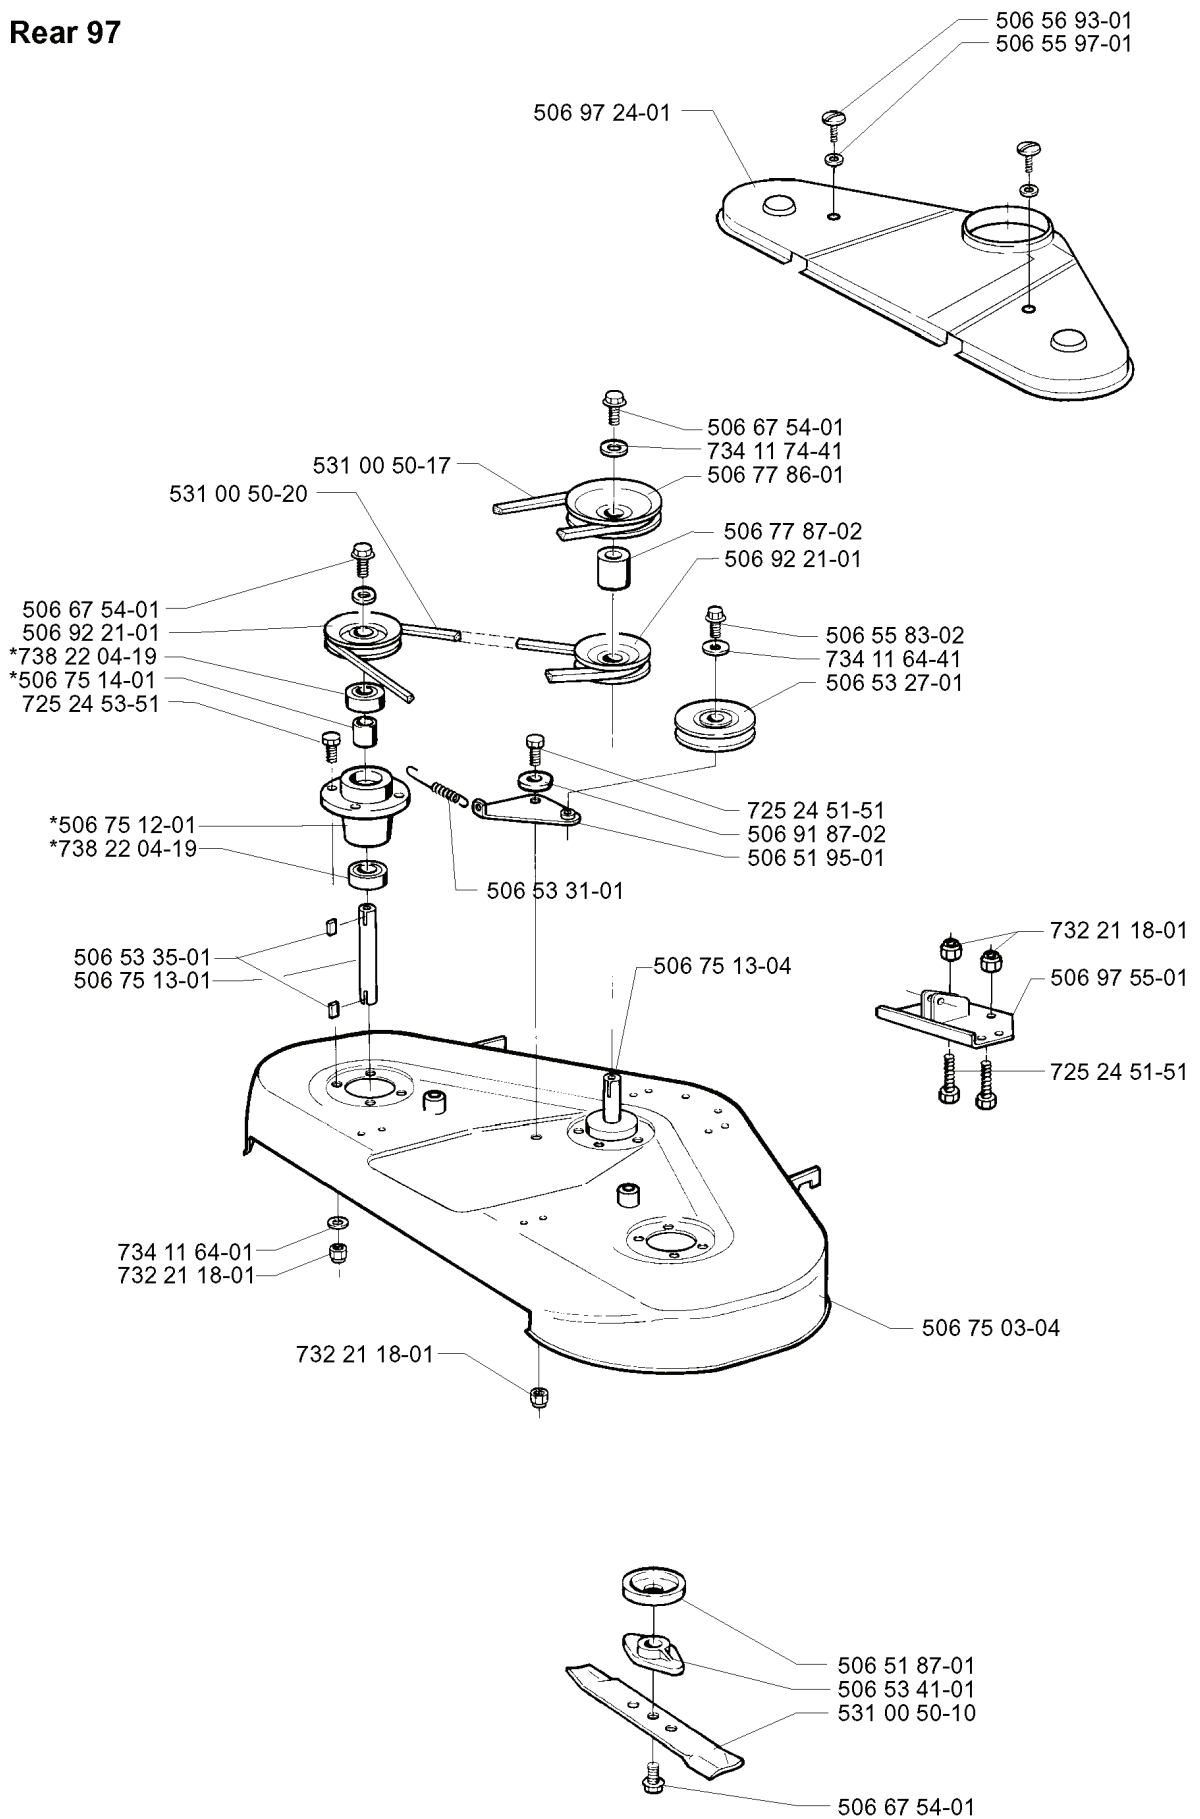

U *compl 506 75 11-01 Yttre. Outer. Exterior. Äusser. Ulko.
*compl 506 75 11-04 Mitten. Centre. Centre. Zentrum. Keski.

Rear 97