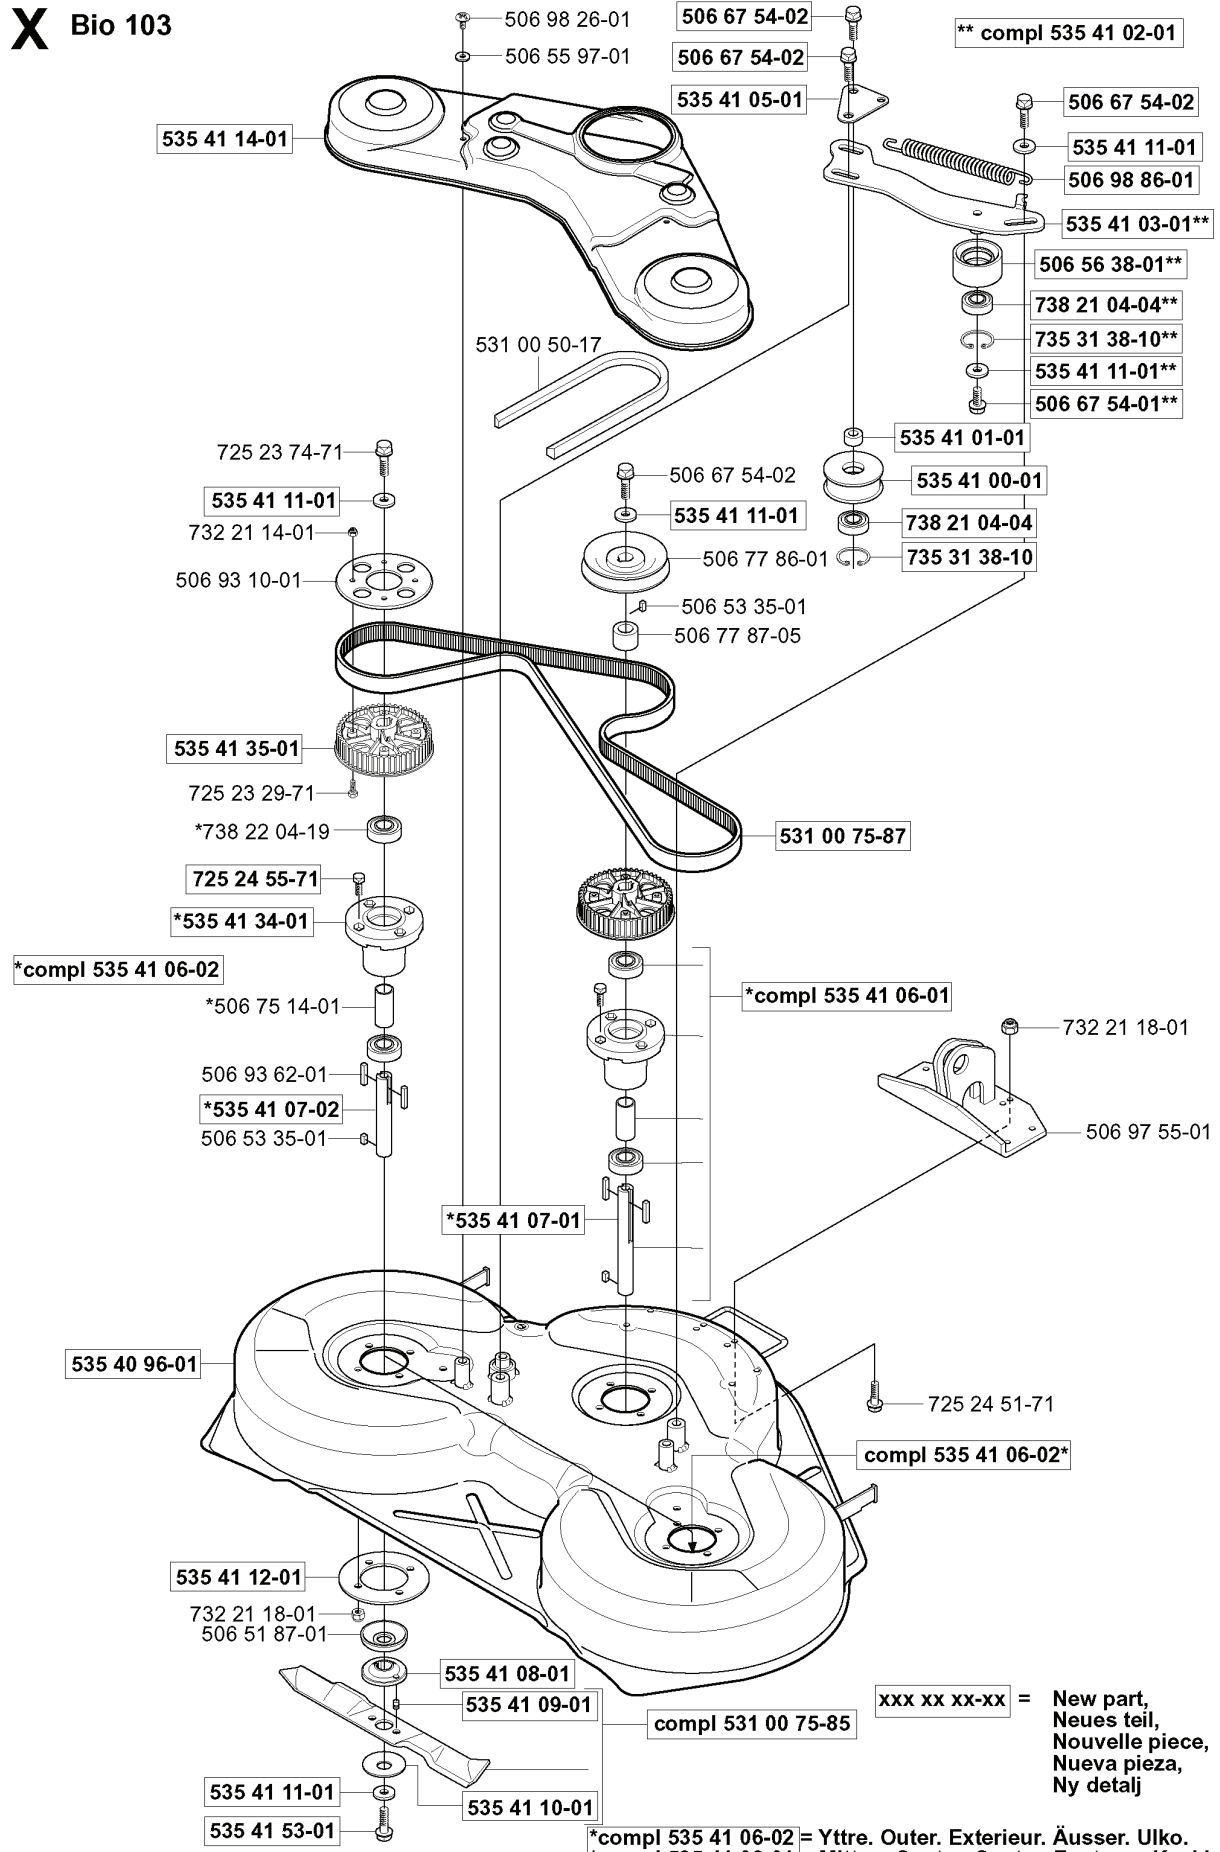

X Bio 103

xxx xx xx-xx = New part,
Neues teil,
Nouvelle piece,
Nueva pieza,
Ny detalj

*compl 535 41 06-02 = Yttre. Outer. Exterieur. Äusser. Ulko.
*compl 535 41 06-01 = Mitten. Center. Centre. Zentrum. Keski.