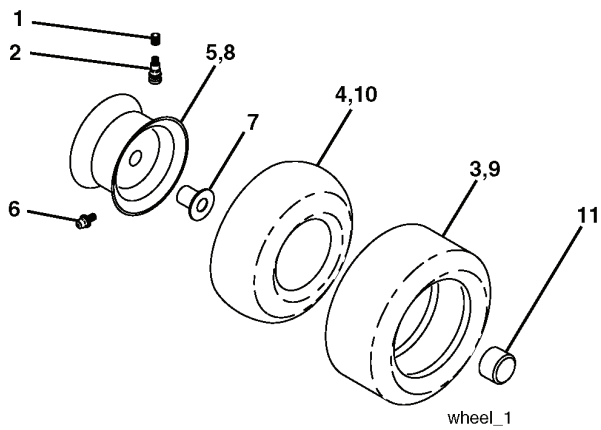

# REPAIR PARTS

TRACTOR- -MODEL NO. CTH151 (96061000300) PRODUCT NO. 954 17 02-08  
ENGINE

**OPTIONAL EQUIPMENT**  
**Spark Arrester**

---

REF.	PART NO.	DESCRIPTION	REMARK	QTY.	KIT
1	532170805	CONTROL THROT /CH FLAG		1	
2	817720408	SCREW		1	
4	532188655	MUFFLER		1	
8	532171877	BOLT		1	
13	532185909	GASKET		1	
14	532148456	TUBE		1	
23	532169837	HEAT SHIELD		1	
29	532137180	SPARK ARRESTER KIT		1	
31	532185534	TANK UNIT		1	
32	532140527	FUEL CAP		1	
33	532123487	HOSE CLAMP		1	
37	532137040	HOSE		1	
38	532181654	PLUG		1	
44	817670412	SCREW		1	
45	817000612	SCREW		1	
46	819091416	WASHER		1	
81	873510400	NUT		1	
105	817120616	SCREW		1	
116	532184362	NUT		1	
117	532188654	TUBE EXHAUST		1	

### WHEELS & TIRES

---

REF.	PART NO.	DESCRIPTION	REMARK	QTY.	KIT
1	532059192	CAP VALVE		1	
2	532065139	NIPPLE		1	
3	532106222	TIRE		1	
4	532059904	HOSE		1	
5	532138336	RIM		1	
6	532124957	FITTING		1	
7	532124959	BEARING		1	
8	532138337	RIM SPROCKET		1	
9	532122082	TIRE		1	
10	532124926	HOSE		1	
11	532175039	HUB CAP		1	
--	532144334	SEALING FOAM		1	