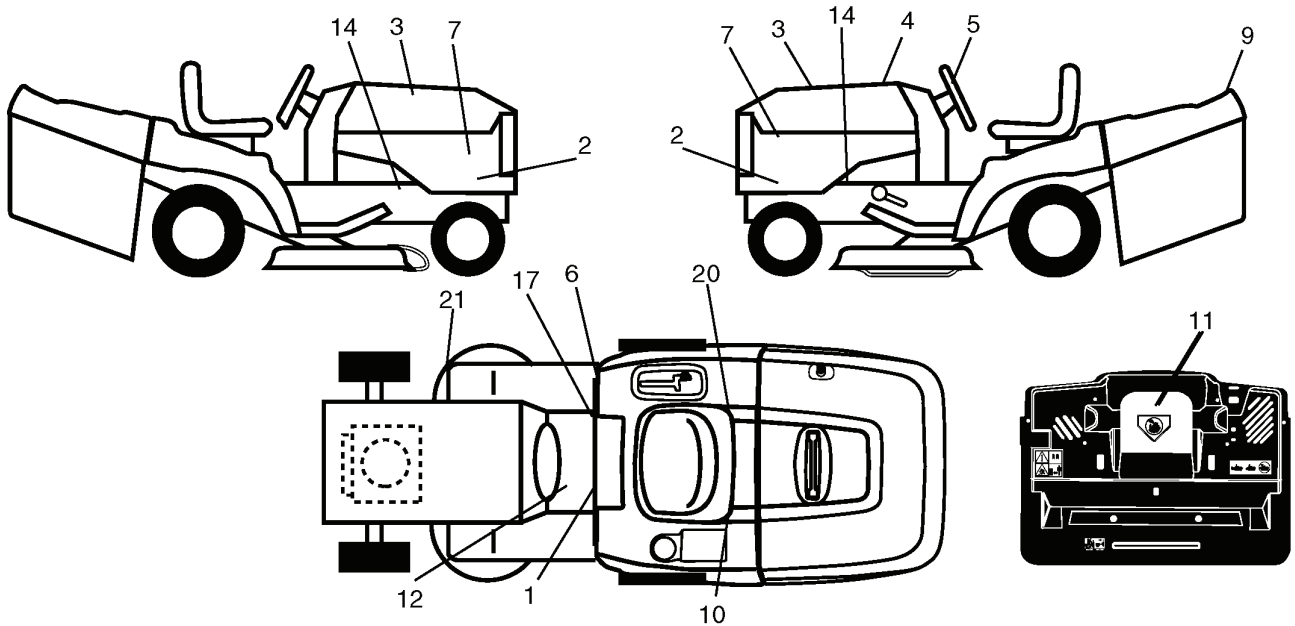

REPAIR PARTS

TRACTOR- -MODEL NO. CTH151 (96061000300) PRODUCT NO. 954 17 02-08
DECALS

REF.	PART NO.	DESCRIPTION	REMARK	QTY.	KIT
1	532145498	DECAL		1	
2	532191142	DECAL		1	
3	532188923	DECAL		1	
4	532189148	DECALC.CAPOT		1	
5	532188925	DECAL		1	
6	532180432	DECAL		1	
7	532188921	DECAL		1	
9	532188930	DECAL		1	
10	532145005	DECAL		1	
11	532182166	DECAL		1	
12	532159737	DECAL		1	
14	532159736	DECAL		1	
17	532140837	DECAL		1	
20	532166960	DECAL		1	
21	532166286	DECAL		1	
--	532138311	DECAL		1	
--	532181090	PLATE		1	
--	532181091	PLATE		1	
--	532182621	DECAL		1	
--	532193834	OPERATORS MANUAL		1	
--	532193835	OPERATORS MANUAL		1