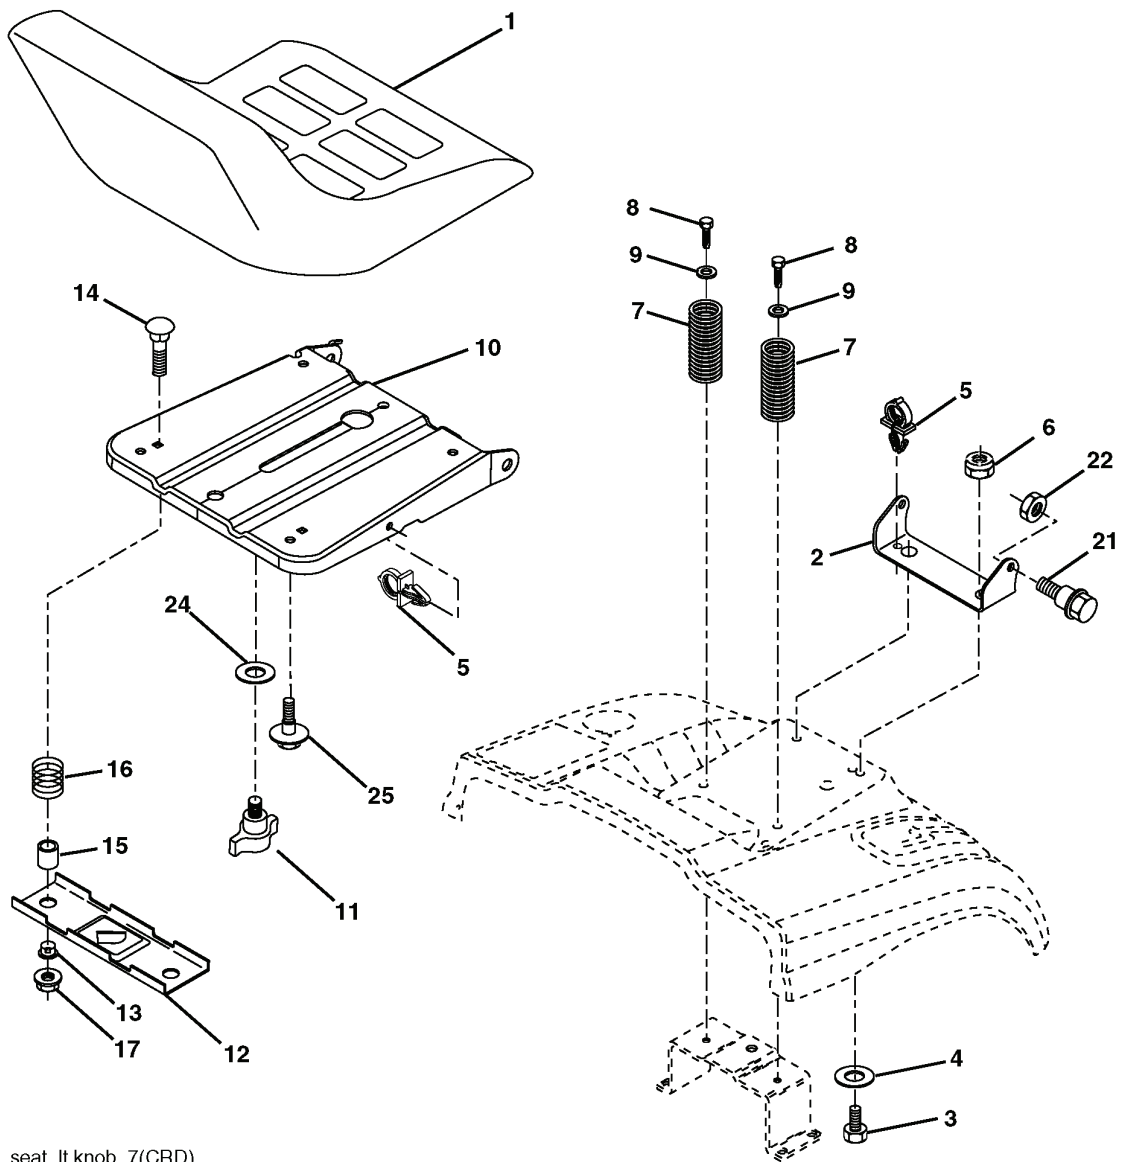

# REPAIR PARTS

TRACTOR- -MODEL NO. CTH151 (96061000300) PRODUCT NO. 954 17 02-08  
STEERING ASSEMBLY

REF.	PART NO.	DESCRIPTION	REMARK	QTY.	KIT
1	532193651	STEERING WHEEL		1	
2	532184706	SHAFT		1	
3	532169840	SPINDLE		1	
4	532169839	SPINDLE		1	
5	532124931	WASHER		1	
6	532121748	WASHER		1	
8	812000029	RETAINER RING		1	
10	532175121	ROD		1	
11	810040600	WASHER		1	
12	873940800	NUT		1	
13	532136518	PIPE		1	
15	532145212	NUT		1	
17	532190753	ROD		1	
29	817000612	SCREW		1	
32	532170162	ROD		1	
33	819111216	WASHER		1	
34	810040500	WASHER		1	
35	873540500	NUT		1	
36	532155099	BUSHING		1	
37	532152927	SCREW		1	
38	532193652	HUB		1	
39	819113812	WASHER		1	
40	873540600	NUT		1	
41	532186737	ADAPTER		1	
42	532169634	SLEEVE		1	
43	532121749	WASHER		1	
44	532190752	SHAFT		1	
46	532121232	HUB CAP		1	
65	532160367	SPACER		1	
67	872110618	BOLT		1	
68	532169827	SHAFT		1	
71	532175146	STEERING GEAR		1	
82	532169835	BRACKET		1	
87	532173966	WASHER		1	
88	532175118	BOLT		1	
91	532175553	SPRING		1	
95	532188967	WASHER		1	
97	874780564	BOLT		1	

# REPAIR PARTS

TRACTOR- -MODEL NO. CTH151 (96061000300) PRODUCT NO. 954 17 02-08  
SEAT ASSEMBLY

seat\_lt.knob\_7(CRD)

---

REF.	PART NO.	DESCRIPTION	REMARK	QTY.	KIT
1	532190120	SIEGE CONDUCTEUR		1	
2	532140551	BRACKET		1	
3	871110616	SCREW		1	
4	819131610	WASHER		1	
5	532145006	CLIP		1	
6	873800600	NUT		1	
7	532124181	SPRING		1	
8	817000616	SCREW		1	
9	819131614	WASHER		1	
10	532182493	BRACKET		1	
11	532166369	WING NUT		1	
12	532121246	BRACKET		1	
13	532121248	BUSHING		1	
14	872050412	BOLT		1	
15	532134300	SPACER		1	
16	532121250	SPRING		1	
17	532123976	LOCKNUT		1	
21	532171852	BOLT		1	
22	873800500	LOCK NUT		1	
24	819171912	WASHER		1	
25	532127018	BOLT		1	