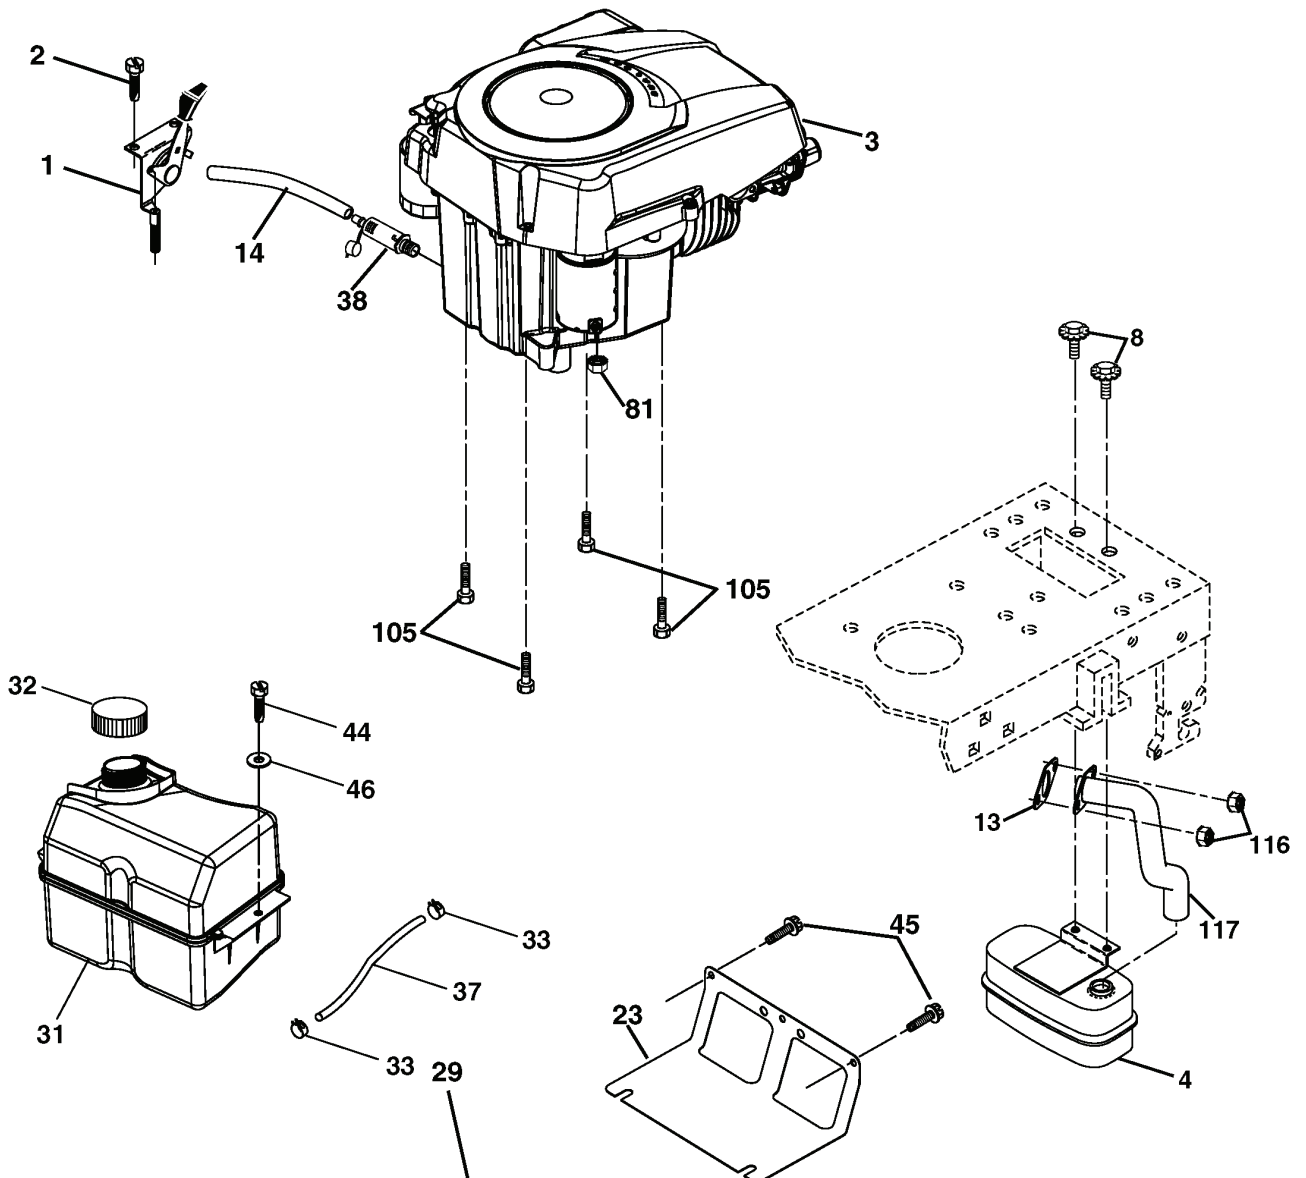

REPAIR PARTS

TRACTOR- -MODEL NO. CTH151 (96061000300) PRODUCT NO. 954 17 02-08
ENGINE

OPTIONAL EQUIPMENT
Spark Arrester

REF.	PART NO.	DESCRIPTION	REMARK	QTY.	KIT
1	532170805	CONTROL THROT /CH FLAG		1	
2	817720408	SCREW		1	
4	532188655	MUFFLER		1	
8	532171877	BOLT		1	
13	532185909	GASKET		1	
14	532148456	TUBE		1	
23	532169837	HEAT SHIELD		1	
29	532137180	SPARK ARRESTER KIT		1	
31	532185534	TANK UNIT		1	
32	532140527	FUEL CAP		1	
33	532123487	HOSE CLAMP		1	
37	532137040	HOSE		1	
38	532181654	PLUG		1	
44	817670412	SCREW		1	
45	817000612	SCREW		1	
46	819091416	WASHER		1	
81	873510400	NUT		1	
105	817120616	SCREW		1	
116	532184362	NUT		1	
117	532188654	TUBE EXHAUST		1