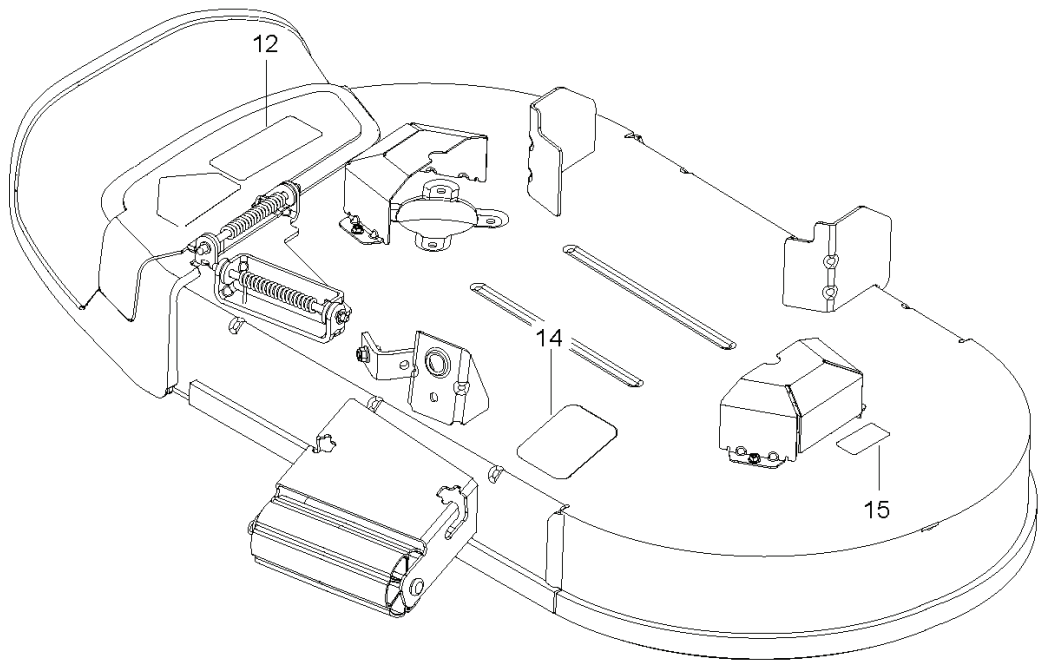

REF.	PART NO.	DESCRIPTION	REMARK	QTY.	KIT
1	587595601	DECAL	MOTION_BRAKE_LEFT	1	
2	587595501	DECAL	MOTION_BRAKE_RIGHT	1	
3	587769201	DECAL	Z242F	2	
4	539105745	DECAL	BATTERY WARNING	1	
5	532428677	DECAL		1	
6	539108385	DECAL		1	
7	539108386	DECAL	EXIT MOWER	1	
8	539109897	DECAL		1	
9	590485501	DECAL		1	
10	532423829	DECAL		1	
11	588035101	DECAL		1	
12	586978801	DECAL		1	
13	577469001	DECAL		2	
14	510240201	DECAL		1	
15	589357901	DECAL		2	
16	591357301	DECAL		1	
17	587000701	PAD		1