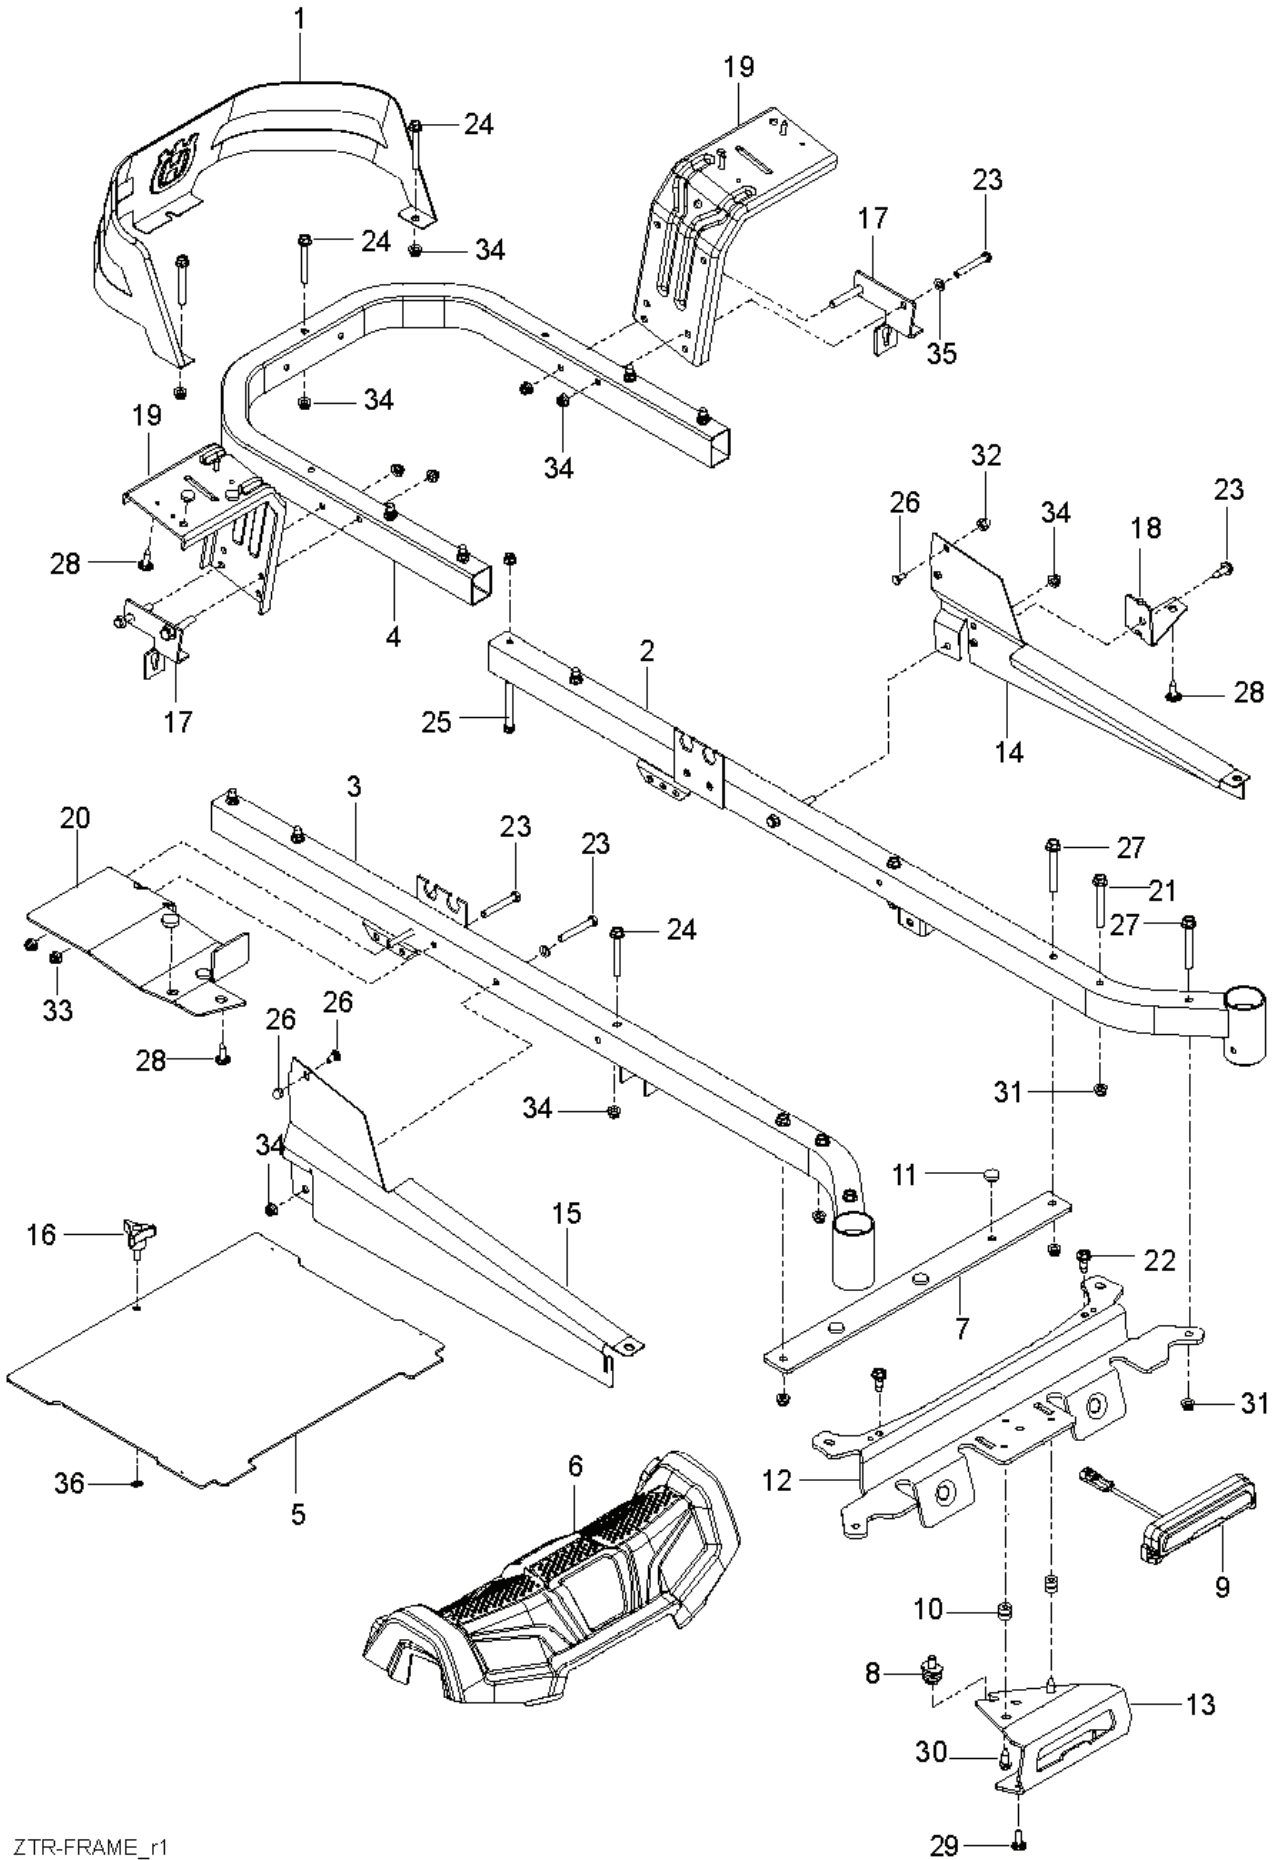

REF.	PART NO.	DESCRIPTION	REMARK	QTY.	KIT
1	585039802	GUARD		1	
2	589283402	FRAME TUBE		1	
3	589283302	FRAME TUBE		1	
4	584991002	TUBE		1	
5	522842902	PLATE		1	
6	586703801	FRONT COVER		1	
7	585523004	SUPPORT		1	
8	587546901	SCREW		1	
9	585916701	LIGHT		1	
10	587225201	GROMMET		2	
11	585989301	BUMPER		1	
12	585523104	CROSS MEMBER		1	
13	587458602	BRACKET		1	
14	585331602	COVER		1	
15	585331502	COVER		1	
16	539104411	KNOB		1	
17	585474302	BRACKET		2	
18	585523604	SUPPORT		1	
19	580501302	BRACKET		2	
20	585523404	SUPPORT		1	
21	586654301	BOLT		2	
22	586881101	BOLT		2	
23	874780536	BOLT		7	
24	874780544	BOLT		5	
25	874780648	BOLT		8	
26	585940001	BOLT		2	
27	577117701	SCREW		4	
28	532416358	SCREW		6	
29	532421756	SCREW		2	
30	817585200	BOLT		2	
31	521996501	NUT		8	
32	585938101	NUT		2	
33	873900500	NUT		2	
34	539112899	NUT, 5/16-18, NYLOC		9	
35	819111116	WASHER		6	
36	532423063	WASHER		1