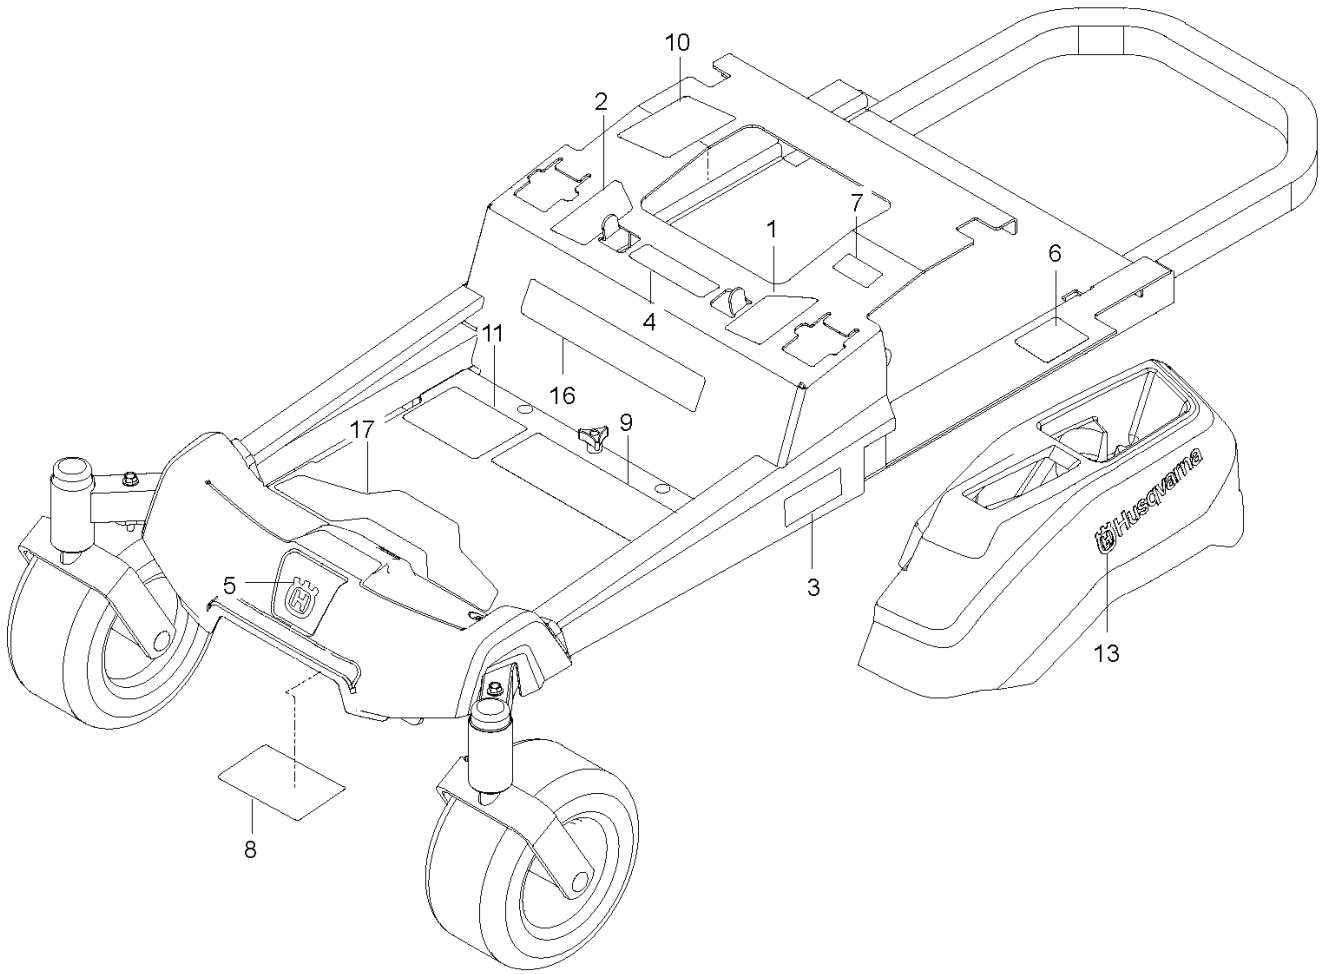

REF.	PART NO.	DESCRIPTION	REMARK	QTY.	KIT
1	587595601	DECAL	MOTION_BRAKE_LEFT	1	
2	587595501	DECAL	MOTION_BRAKE_RIGHT	1	
3	587769201	DECAL	Z242F	2	
4	539105745	DECAL	BATTERY WARNING	1	
5	532428677	DECAL		1	
6	539108385	DECAL		1	
7	539108386	DECAL	EXIT MOWER	1	
8	539109897	DECAL		1	
9	590485501	DECAL		1	
10	532423829	DECAL		1	
11	588035101	DECAL		1	
12	586978801	DECAL		1	
13	577469001	DECAL		2	
14	510240201	DECAL		1	
15	589357901	DECAL		2	
16	591357301	DECAL		1	
17	587000701	PAD		1