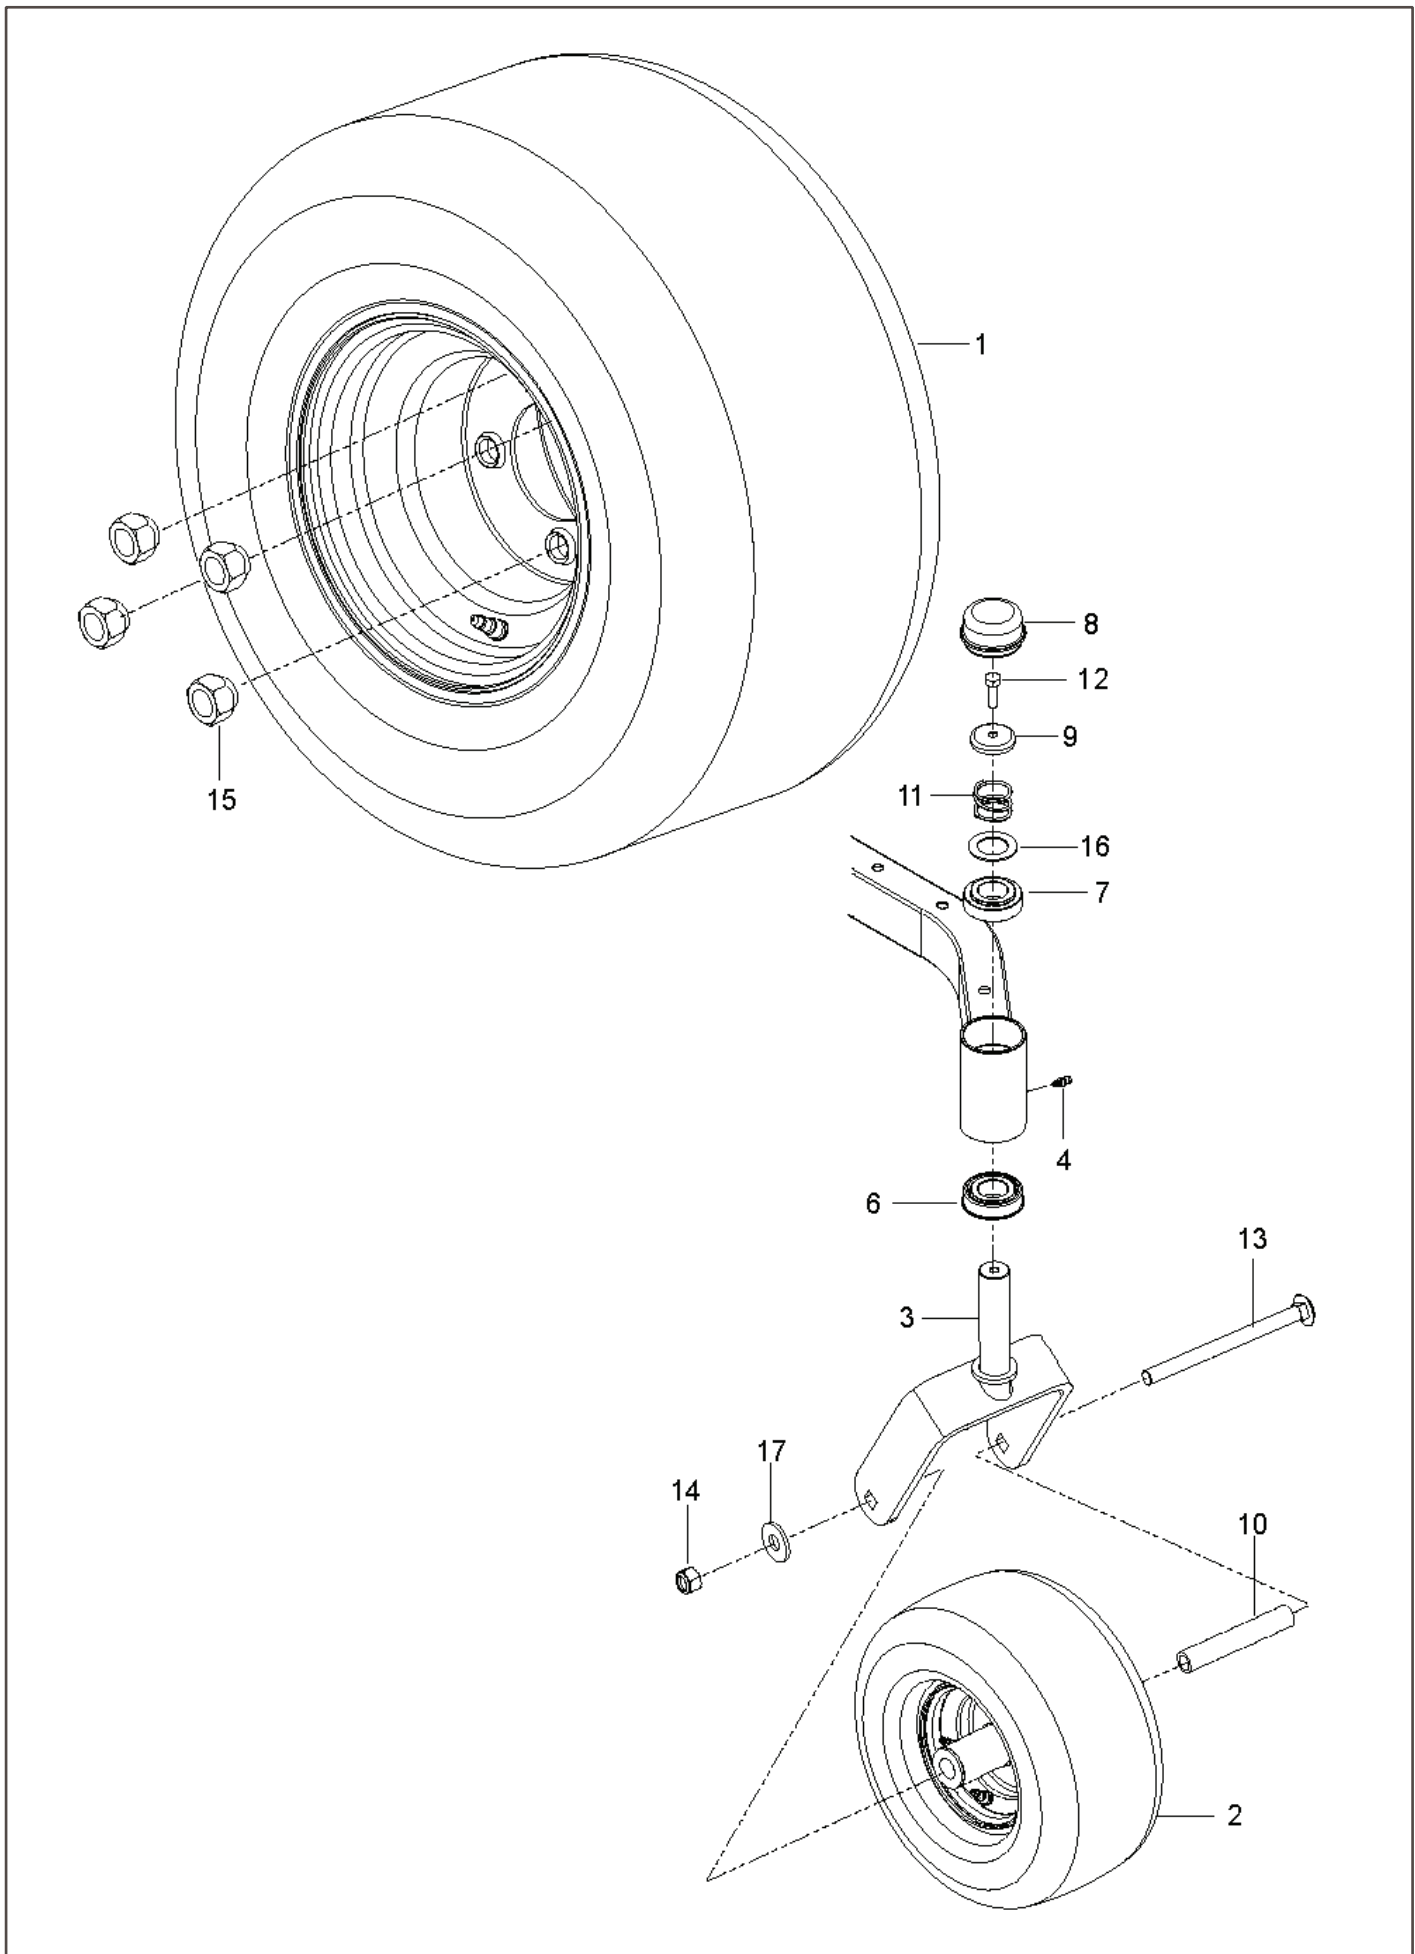

REF.	PART NO.	DESCRIPTION	REMARK	QTY.	KIT
1	590486601	WHEEL		2	
2	576588602	WHEEL ASSY		2	
3	586650302	YOKE		2	
4	539115638	FITTING		2	
6	539112660	BEARING		2	
7	539117901	BUSHING		2	
8	539102535	CAP		2	
9	539115749	CASTER PLUG		2	
10	585995401	SPACER		2	
11	539115747	SPRING		2	
12	874950516	SCREW		2	
13	576601501	SCREW		2	
14	873930800	NUT		2	
15	539101173	NUT		8	
16	539115675	WASHER		2	
17	819182212	WASHER		2